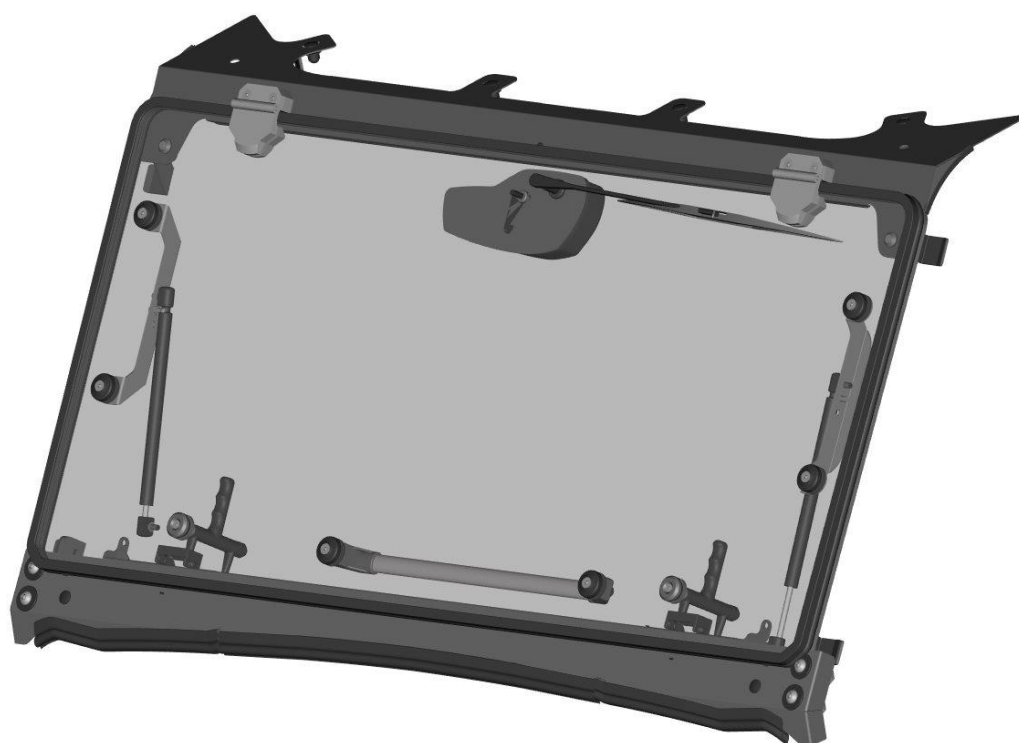

FRONT PANEL

10