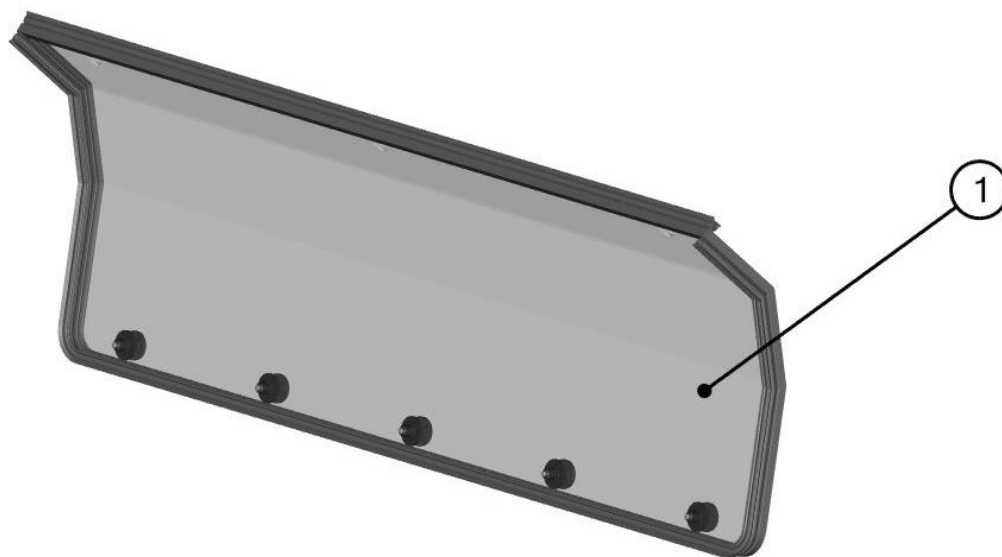

SPARE - PARTS CATALOG

KAWASAKI

1000 FXR

CAB PREVIEW

2

ALL PANELS

3

ID	Catalog no.	Description	Qty
1	42S08U05S30	ROOF	1
2	42S08U05S20	REAR PANEL	1
3	42S08U05S10	FRONT PANEL	1
4	42S08U05S40	LEFT DOOR	1
5	42S08U05S50	RIGHT DOOR	1
-	42S08U05S00	ELECTROINSTALLATION	1

Page
4
6
10
15
21
24

Price

ROOF PANEL

4

ROOF PANEL ASSEMBLIES

ID	Catalog no.	Description	Qty
1	42S08U05-30M001	ROOF ASSEMBLY	1
2	42S08U05-30PKM001	ROOF BRACKETS KIT	1

Price

REAR PANEL

6

REAR PANEL ASSEMBLIES

REAR PANEL ASSEMBLIES

ID	Catalog no.	Description	Qty
1	42S08U05-20M002	REAR POLY WITH SEALING	1
2	42S08U05-30M004	REAR POLY FIXING KIT	5

Price

REAR BOTTOM ASSEMBLIES

ID	Catalog no.	Description	Qty	Price
1	42S08U05-20PKM001	BOTTOM LEDGE ASSEMBLY	1	
2	42S08U05-20PKM002	BOTTOM REAR HARDWARE KIT	1	
3	42S08U05-20M001	BOTTOM COVER WITH SEALING	1	