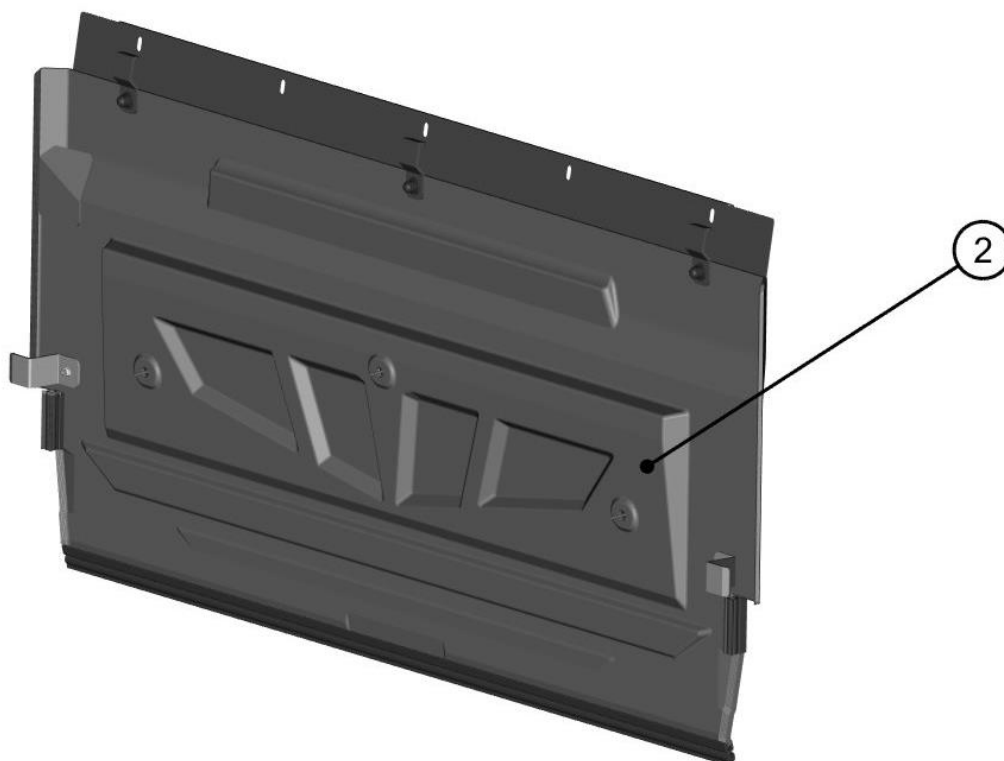

REAR PANEL ASSEMBLIES