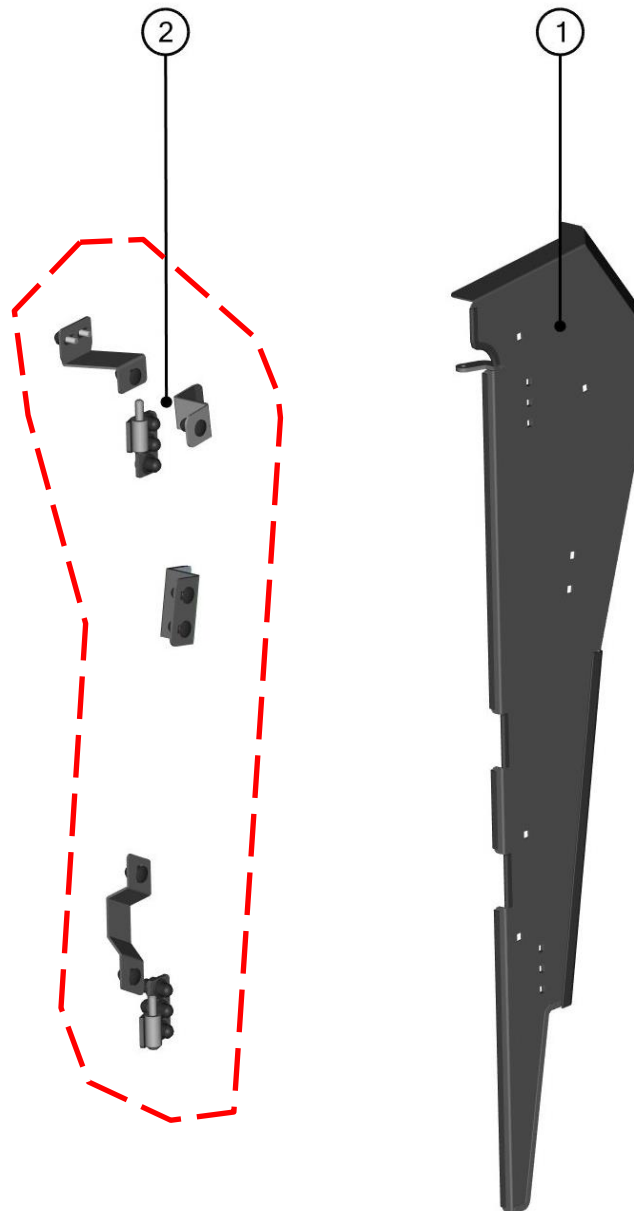

ID	Catalog no.	Description	Qty
1	004162	GAS SPRING	1

Price

LEFT DOOR BASE ASSEMBLIES

ID	Catalog no.	Description	Qty	Price
1	42S08U05-40M003	LEFT DOOR BASE ASSEMBLY	1	
2	42S08U05-40PKM001	LEFT DOOR BASE HARDWARE KIT	1	