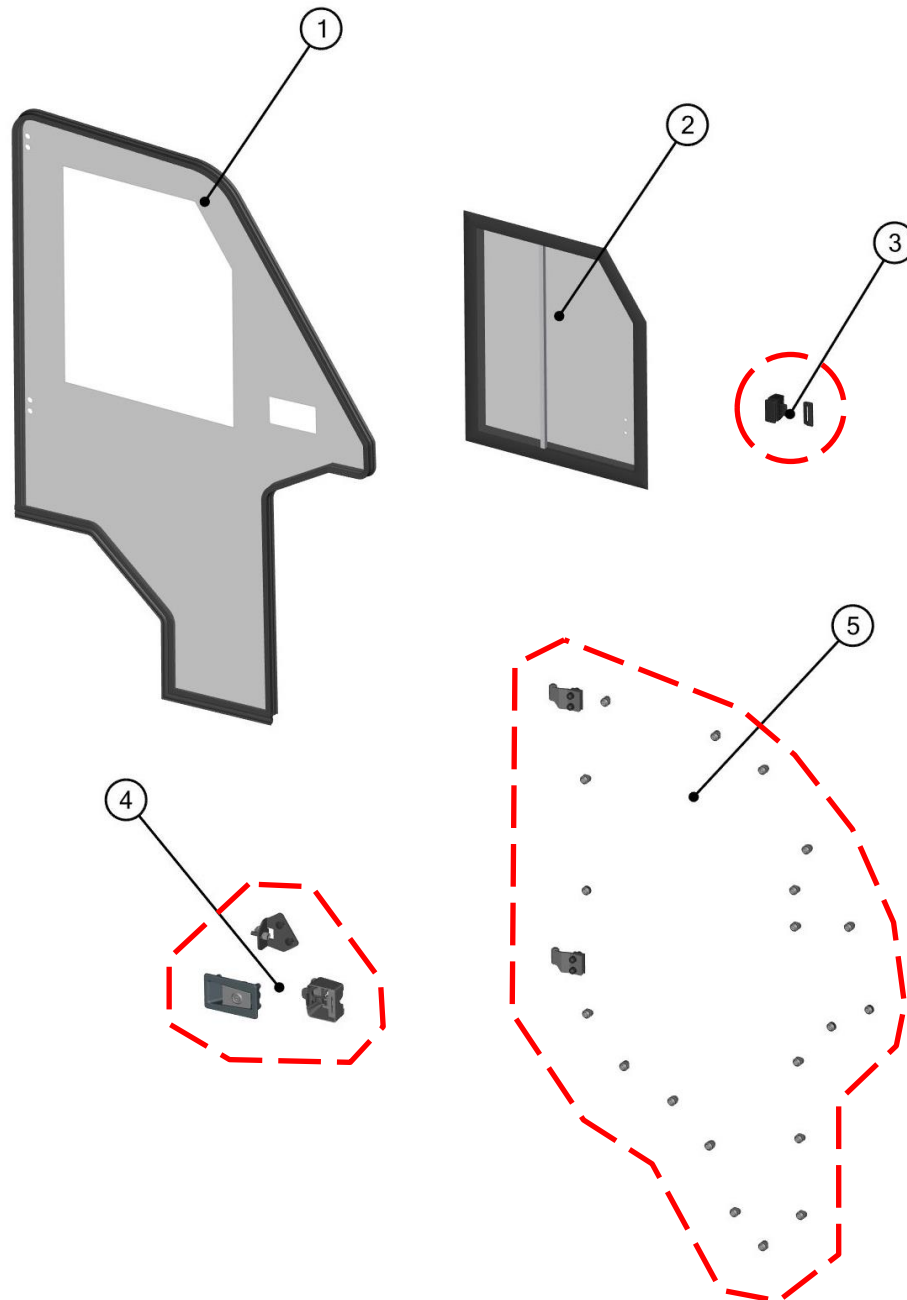

RIGHT DOOR ASSEMBLIES

ID	Catalog no.	Description	Qty
1	42S08U05-50M004	RIGHT DOOR POLY WITH SEALING	1
2	42S08U05-50M009	RIGHT DOOR WINDOW ASSEMBLY	1
3	00-030E08	GLASS LOCK WITH STOP KIT	1
4	42S08U05-40PKM002	DOOR LOCK WITH STOP KIT	1
5	42S08U05-50PKM003	RIGHT DOOR HINGES WITH FIXING KIT	1

Price