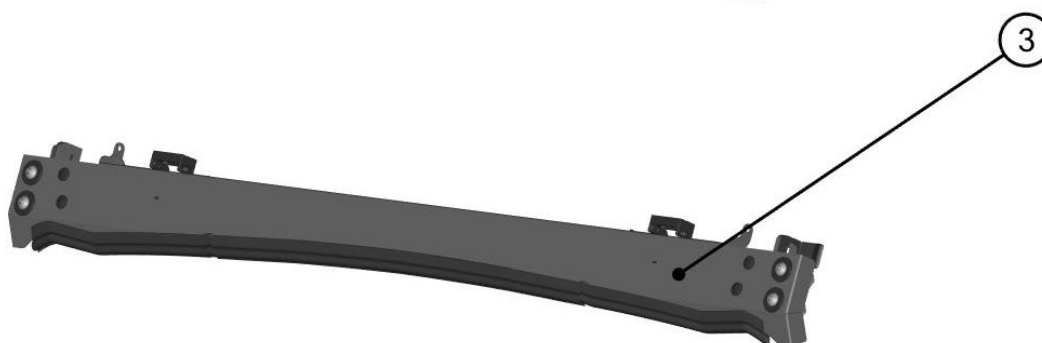

FRONT PANEL ASSEMBLIES