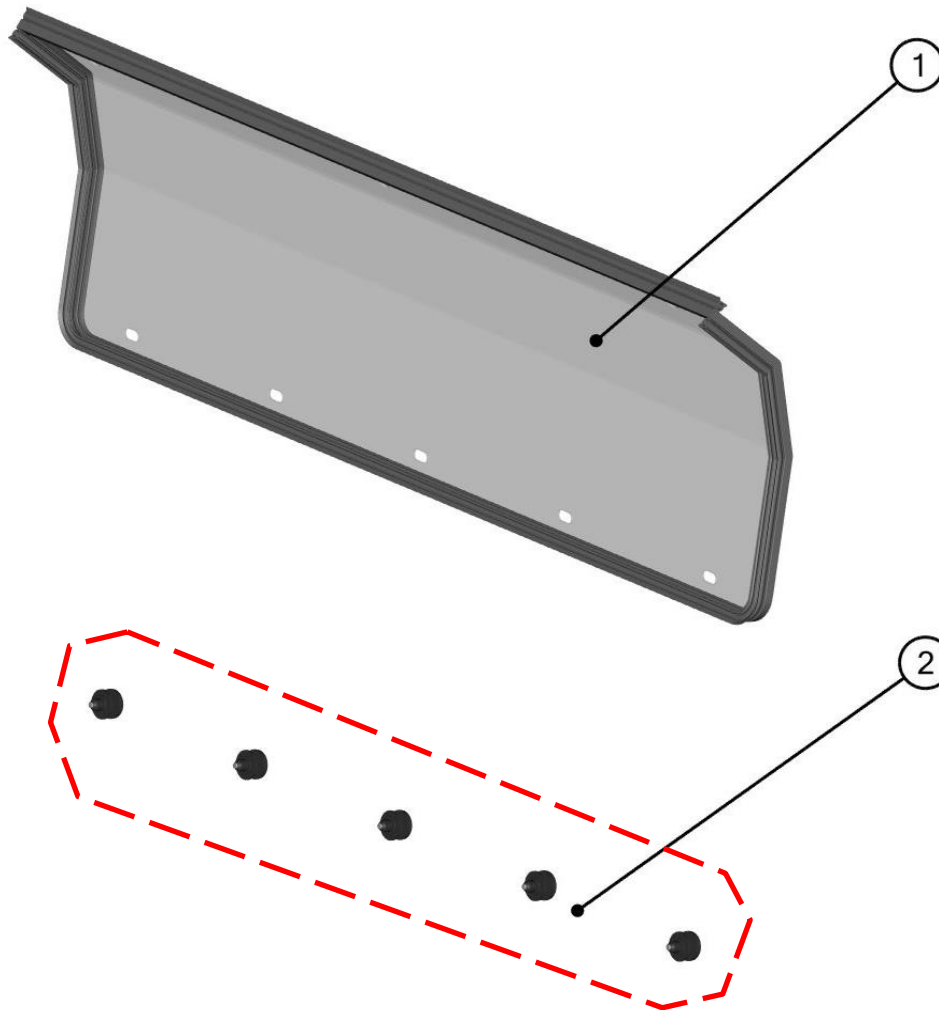

SPARE - PARTS CATALOG

KAWASAKI

1000 FXR

CAB PREVIEW

2

ALL PANELS

3

ID	Catalog no.	Description	Qty
1	42S08U05S30	ROOF	1
2	42S08U05S20	REAR PANEL	1
3	42S08U05S10	FRONT PANEL	1
4	42S08U05S40	LEFT DOOR	1
5	42S08U05S50	RIGHT DOOR	1
-	42S08U05S00	ELECTROINSTALLATION	1

Page
4
6
10
15
21
24

Price

ROOF PANEL

4

ROOF PANEL ASSEMBLIES

ID	Catalog no.	Description	Qty
1	42S08U05-30M001	ROOF ASSEMBLY	1
2	42S08U05-30PKM001	ROOF BRACKETS KIT	1

Price

REAR PANEL

6

REAR PANEL ASSEMBLIES

REAR PANEL ASSEMBLIES

ID	Catalog no.	Description	Qty
1	42S08U05-20M002	REAR POLY WITH SEALING	1
2	42S08U05-30M004	REAR POLY FIXING KIT	5

Price

REAR BOTTOM ASSEMBLIES

ID	Catalog no.	Description	Qty	Price
1	42S08U05-20PKM001	BOTTOM LEDGE ASSEMBLY	1	
2	42S08U05-20PKM002	BOTTOM REAR HARDWARE KIT	1	
3	42S08U05-20M001	BOTTOM COVER WITH SEALING	1	