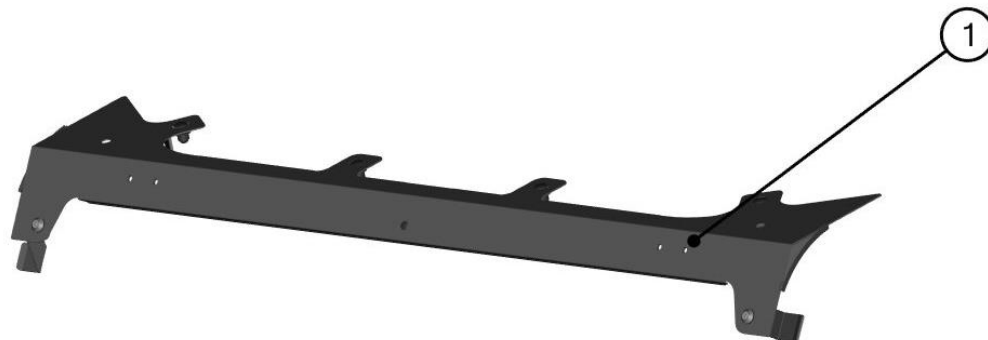

FRONT PANEL ASSEMBLIES