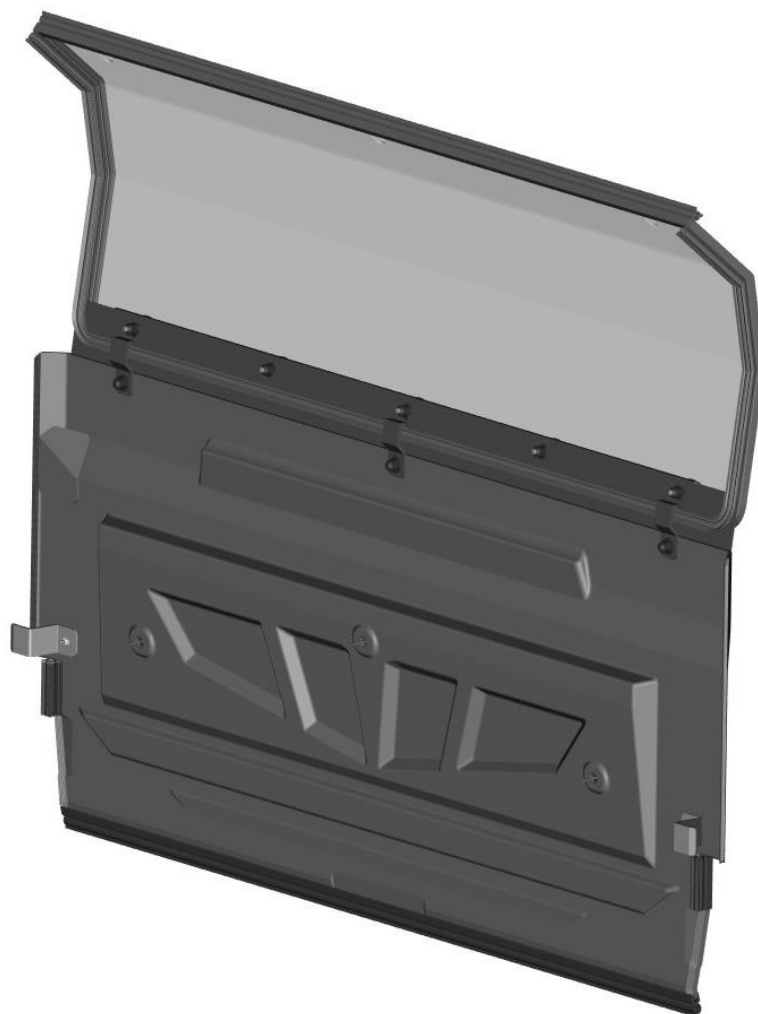

SPARE - PARTS CATALOG

KAWASAKI

1000 FXR

CAB PREVIEW

2

ALL PANELS

3

ID	Catalog no.	Description	Qty
1	42S08U05S30	ROOF	1
2	42S08U05S20	REAR PANEL	1
3	42S08U05S10	FRONT PANEL	1
4	42S08U05S40	LEFT DOOR	1
5	42S08U05S50	RIGHT DOOR	1
-	42S08U05S00	ELECTROINSTALLATION	1

Page
4
6
10
15
21
24

Price

ROOF PANEL

4

ROOF PANEL ASSEMBLIES

ID	Catalog no.	Description	Qty
1	42S08U05-30M001	ROOF ASSEMBLY	1
2	42S08U05-30PKM001	ROOF BRACKETS KIT	1

Price

REAR PANEL

6

REAR PANEL ASSEMBLIES

REAR PANEL ASSEMBLIES

ID	Catalog no.	Description	Qty
1	42S08U05-20M002	REAR POLY WITH SEALING	1
2	42S08U05-30M004	REAR POLY FIXING KIT	5

Price

REAR BOTTOM ASSEMBLIES

ID	Catalog no.	Description	Qty	Price
1	42S08U05-20PKM001	BOTTOM LEDGE ASSEMBLY	1	
2	42S08U05-20PKM002	BOTTOM REAR HARDWARE KIT	1	
3	42S08U05-20M001	BOTTOM COVER WITH SEALING	1	