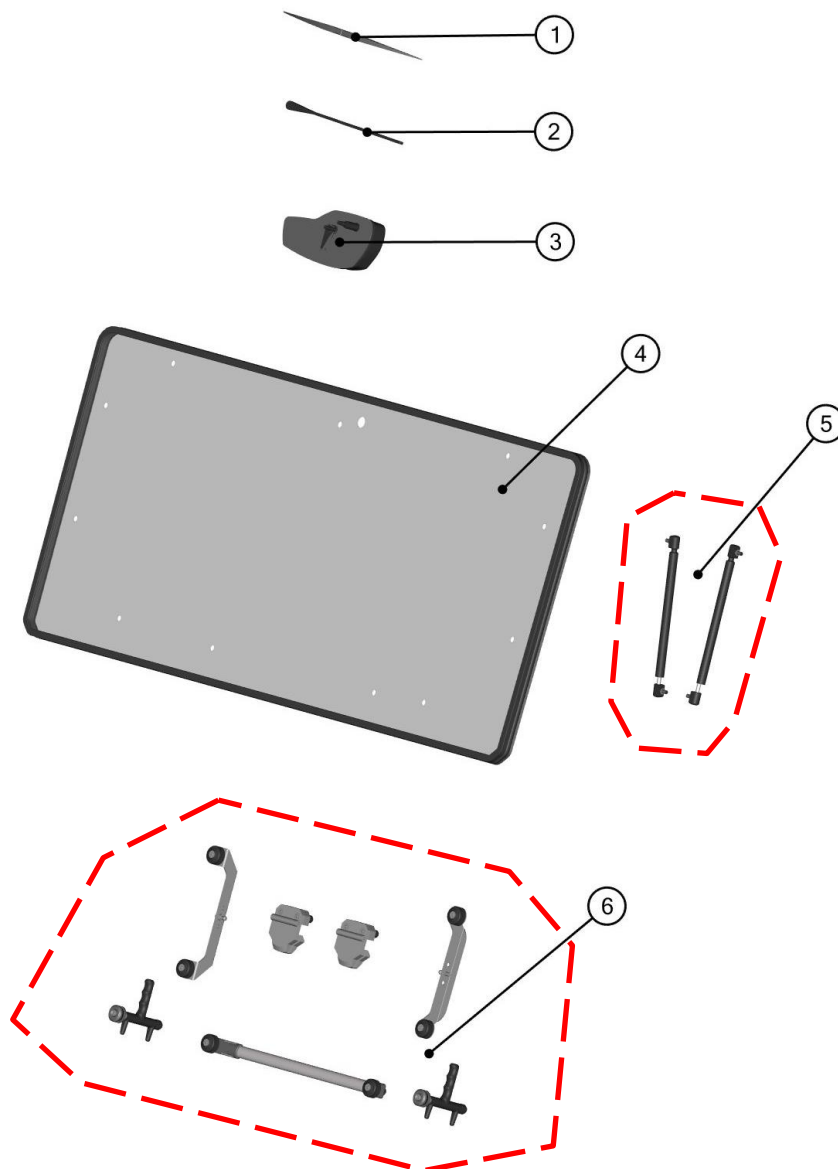

FRONT WINDOW ASSEMBLIES

ID	Catalog no.	Description	Qty	Price
1	000798	FRONT WIPER BLADE	1	
2	001764	FRONT WIPER ARM	1	
3	00-10M005	FRONT WIPER MOTOR	1	
4	42S08U05-10M003	FRONT GLASS WITH SEALING	1	
5	00-10M022	FRONT GAS SPRING ASSEMBLY	2	
6	42S08U05-10PKM002	FRONT GLASS HARDWARE KIT	1