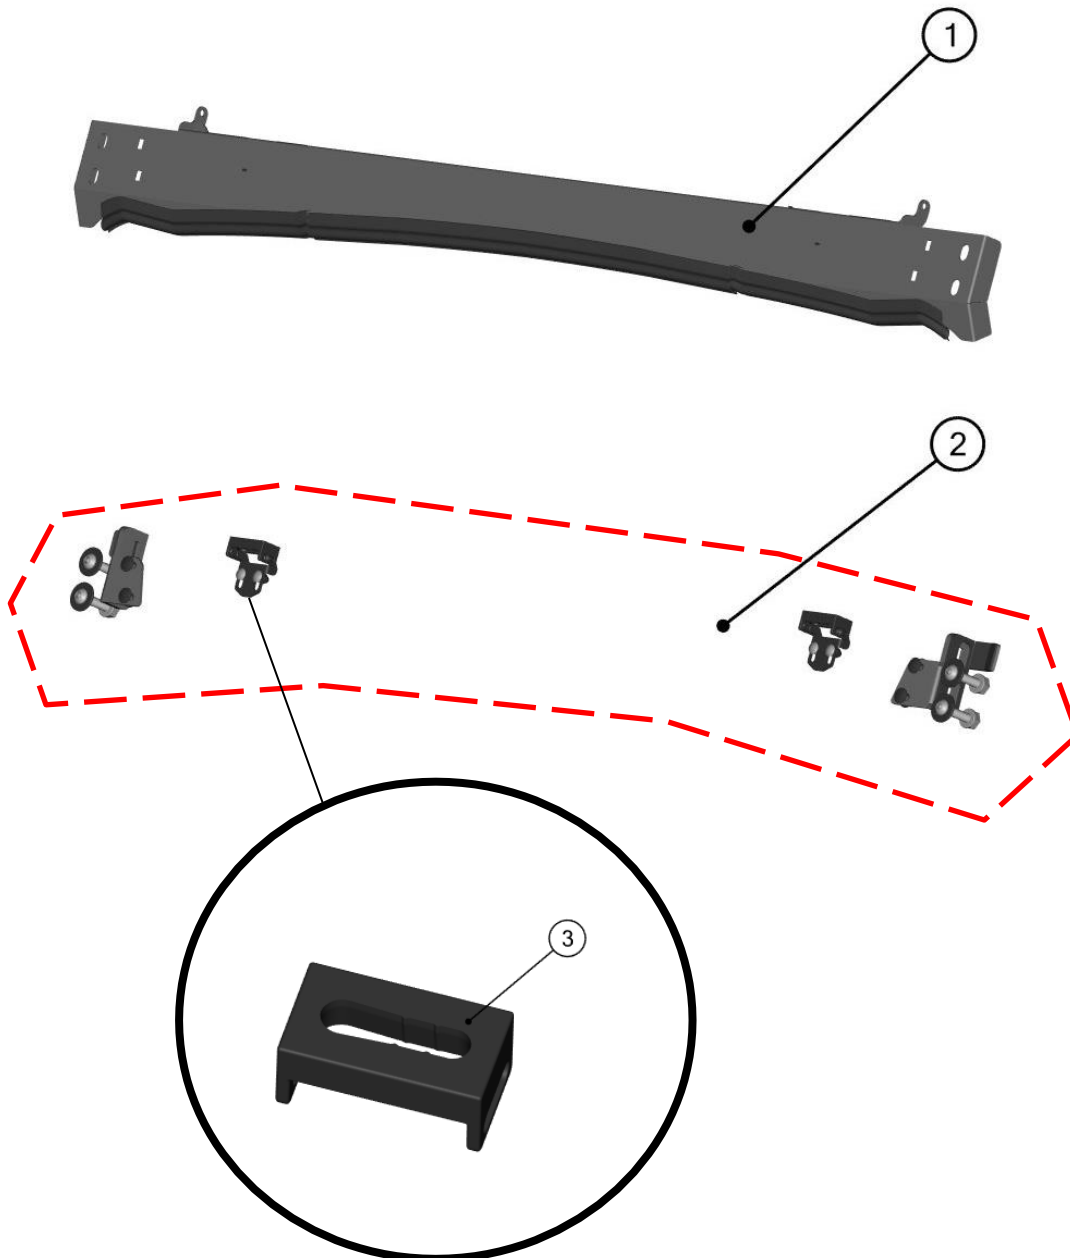

FRONT BOTTOM LEDGE ASSEMBLIES

ID	Catalog no.	Description	Qty	Price
1	42S08U05-10PKM003	FRONT BOTTOM LEDGE ASSEMBLY	1	
2	42S08U05-10PKM004	FRONT BOTTOM LEDGE HARDWARE KIT	1	
3	004856	GLASS LOCK STOP		

DFK Cab, s.r.o.
Za Olšávkou 391
Uherské Hradiště 686 01
Czech Republic

Tel: +420 572 520 061,3
Fax: +420 572 520 071
E-mail: dfk@dfk.cz

www.dfk.cz
dfk.cz/en/navody-katalog.htm
password: DFKsupport