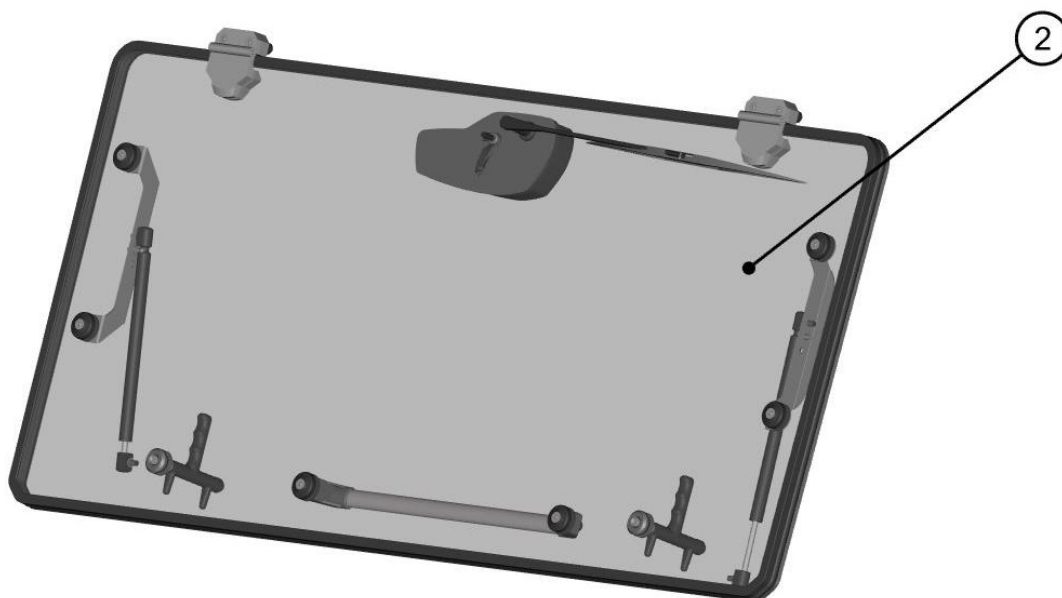

FRONT PANEL ASSEMBLIES