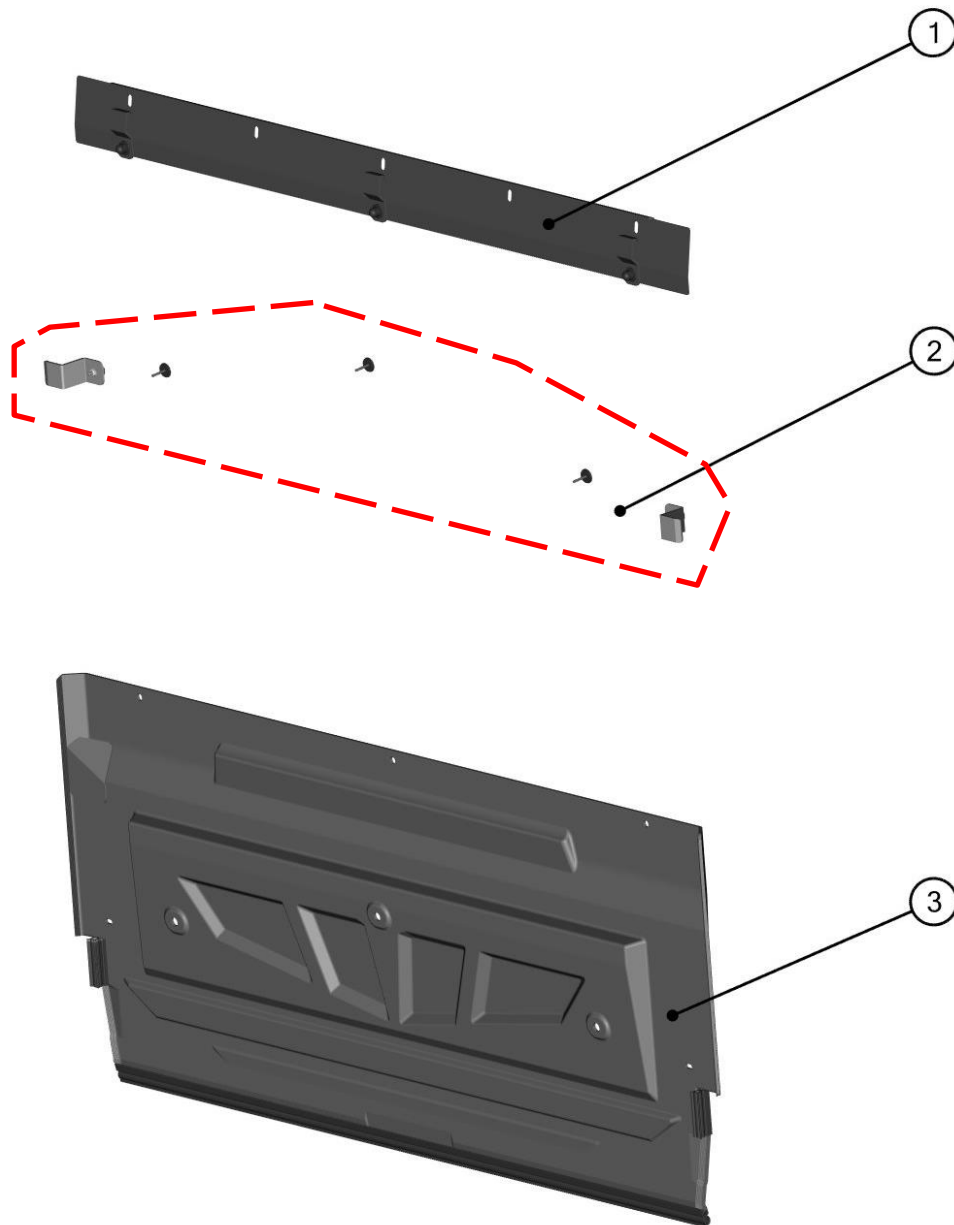

6

REAR PANEL ASSEMBLIES

REAR PANEL ASSEMBLIES

ID	Catalog no.	Description	Qty
1	42S08U05-20M002	REAR POLY WITH SEALING	1
2	42S08U05-30M004	REAR POLY FIXING KIT	5

Price

REAR BOTTOM ASSEMBLIES

ID	Catalog no.	Description	Qty	Price
1	42S08U05-20PKM001	BOTTOM LEDGE ASSEMBLY	1	
2	42S08U05-20PKM002	BOTTOM REAR HARDWARE KIT	1	
3	42S08U05-20M001	BOTTOM COVER WITH SEALING	1	