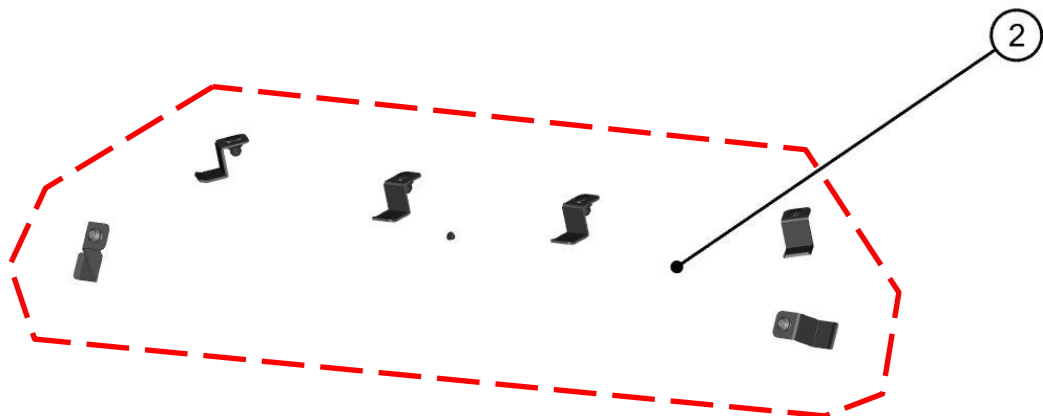

FRONT UPPER LEDGE ASSEMBLIES

12

ID	Catalog no.	Description	Qty	Price
1	42S08U05-10M007	FRONT UPPER LEDGE ASSEMBLY	1	
2	42S08U05-10PKM001	FRONT UPPER LEDGE BRACKETS KIT	1