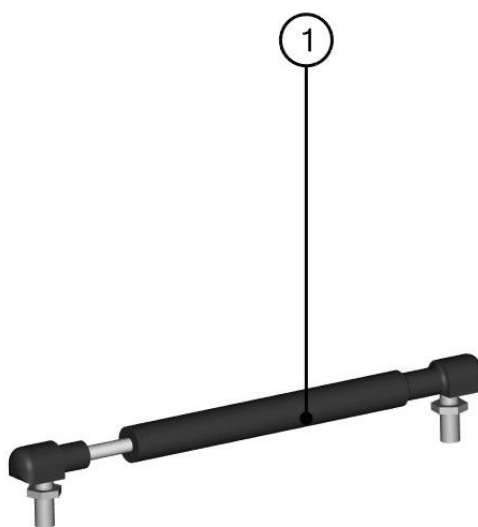

GAS SPRING

17

ID	Catalog no.	Description	Qty
1	004162	GAS SPRING	1

Price