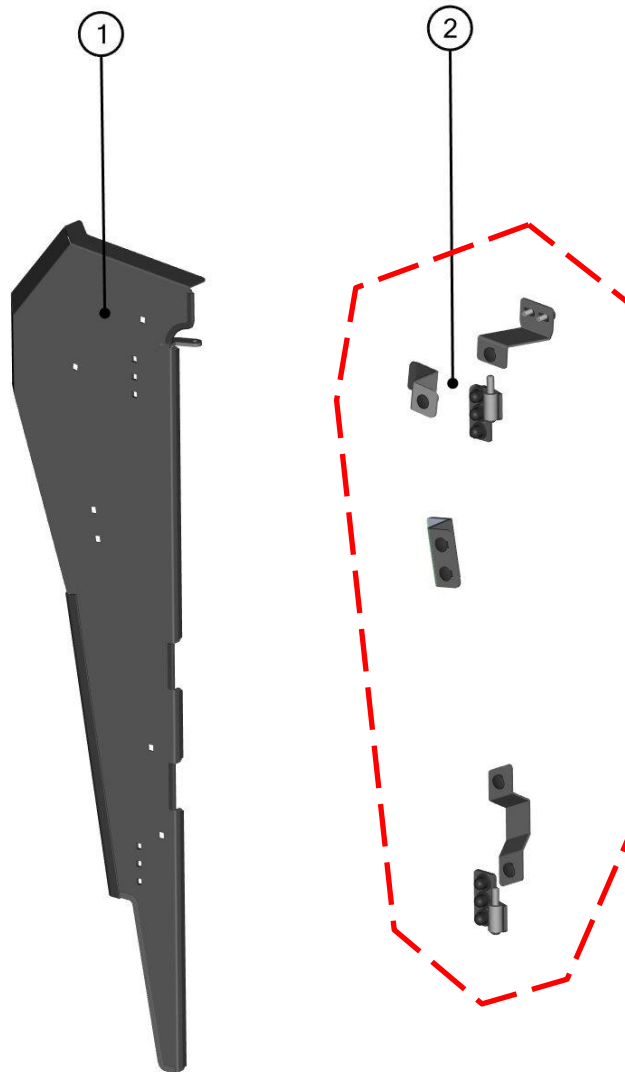

RIGHT DOOR

21

RIGHT DOOR ASSEMBLIES

GAS SPRING ASSEMBLY

23

ID	Catalog no.	Description	Qty
1	004162	GAS SPRING	1

Price

RIGHT DOOR BASE ASSEMBLIES