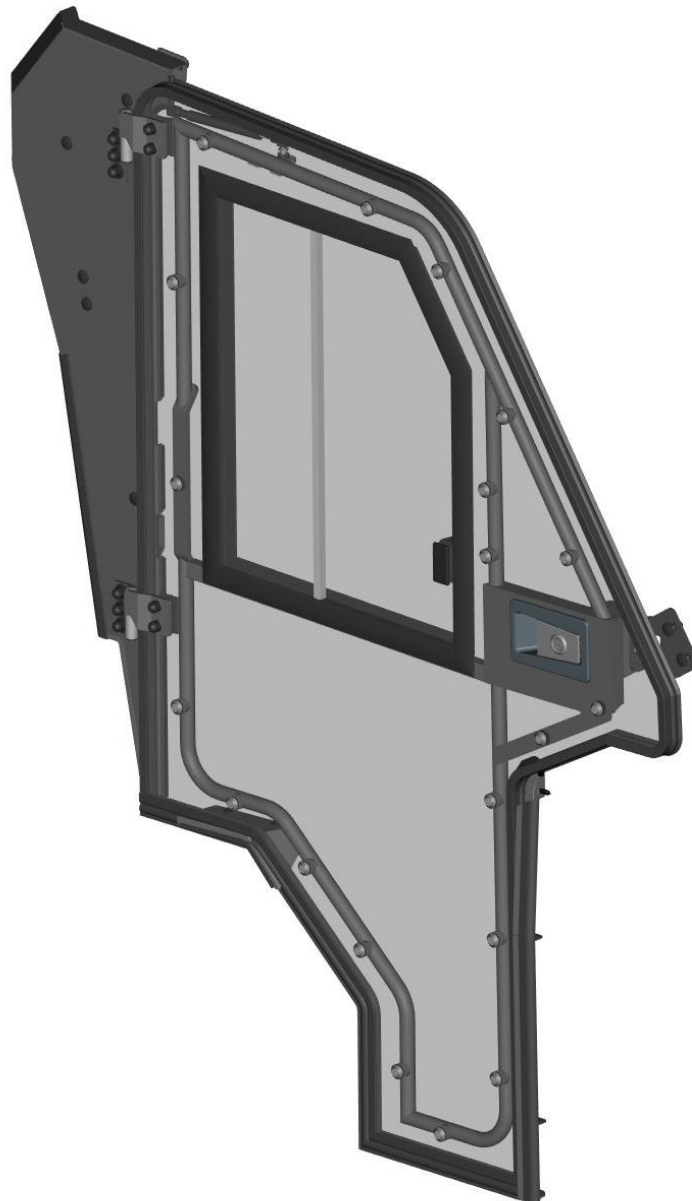

RIGHT DOOR

21