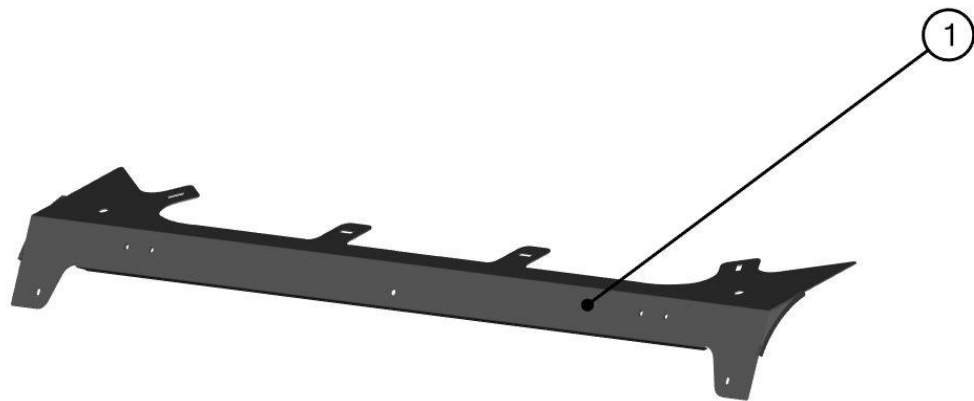

FRONT UPPER LEDGE ASSEMBLIES

12

ID	Catalog no.	Description	Qty	Price
1	42S08U05-10M007	FRONT UPPER LEDGE ASSEMBLY	1	
2	42S08U05-10PKM001	FRONT UPPER LEDGE BRACKETS KIT	1