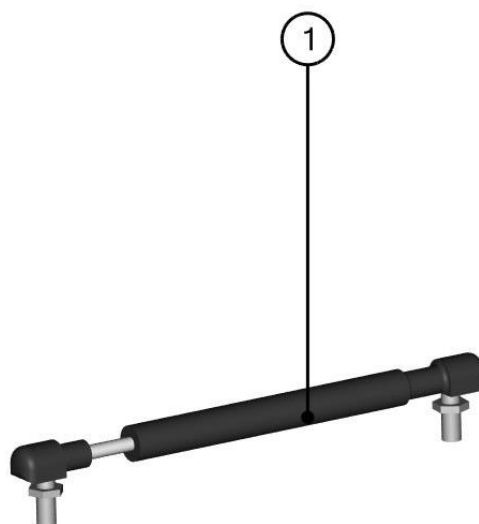

RIGHT DOOR

21

RIGHT DOOR ASSEMBLIES

GAS SPRING ASSEMBLY

23

ID	Catalog no.	Description	Qty
1	004162	GAS SPRING	1

Price

RIGHT DOOR BASE ASSEMBLIES