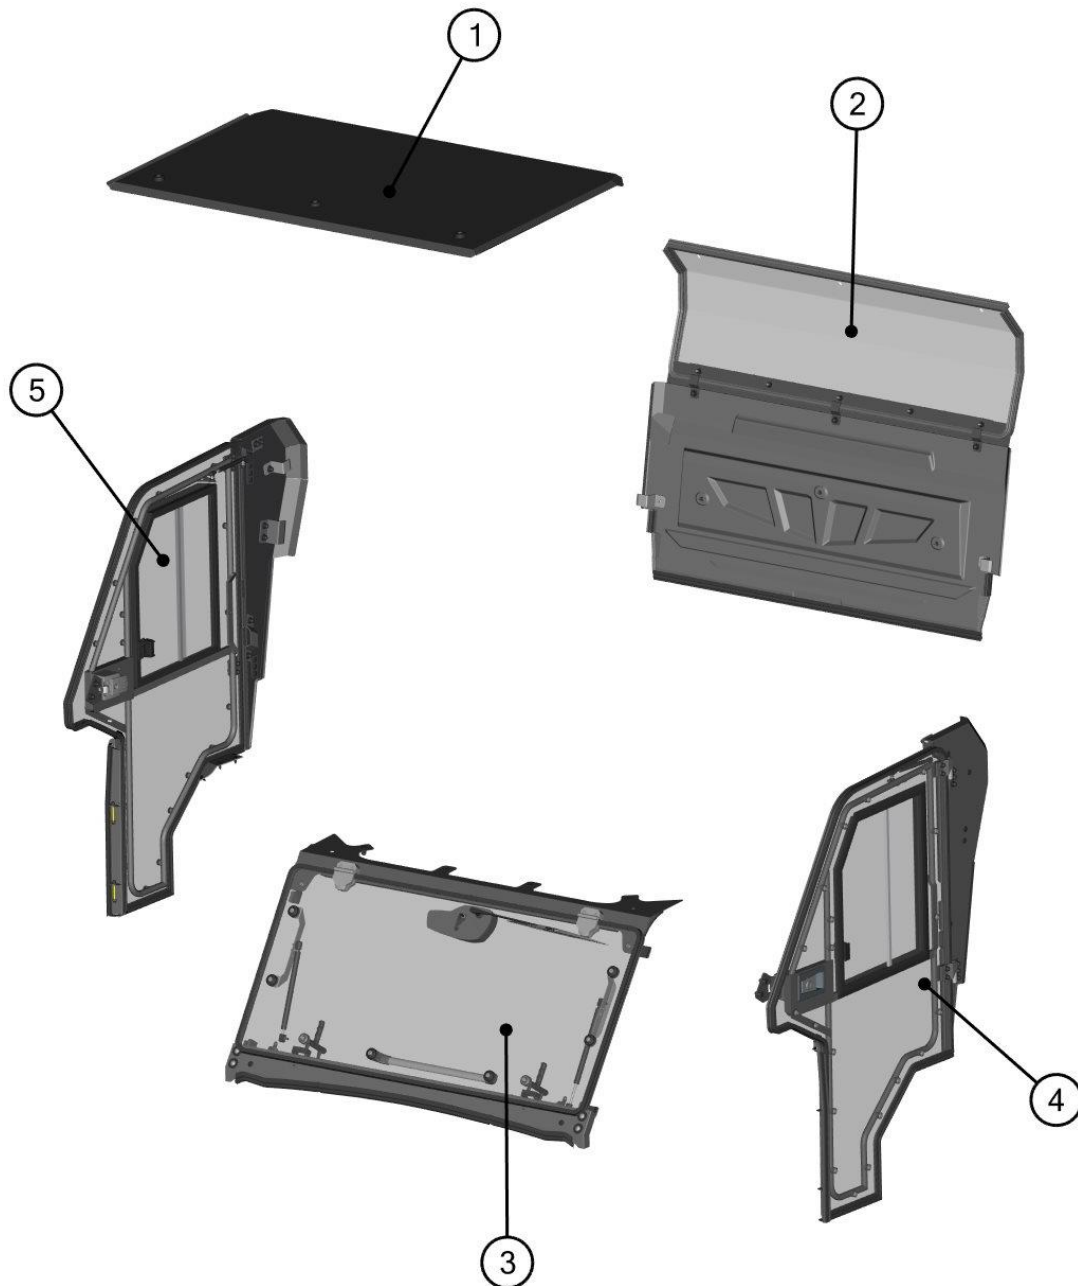

SPARE - PARTS CATALOG

KAWASAKI

1000 FXR

CAB PREVIEW

2

ALL PANELS

3

ID	Catalog no.	Description	Qty
1	42S08U05S30	ROOF	1
2	42S08U05S20	REAR PANEL	1
3	42S08U05S10	FRONT PANEL	1
4	42S08U05S40	LEFT DOOR	1
5	42S08U05S50	RIGHT DOOR	1
-	42S08U05S00	ELECTROINSTALLATION	1

Page
4
6
10
15
21
24

Price

ROOF PANEL

4

ROOF PANEL ASSEMBLIES

ID	Catalog no.	Description	Qty
1	42S08U05-30M001	ROOF ASSEMBLY	1
2	42S08U05-30PKM001	ROOF BRACKETS KIT	1

Price

REAR PANEL