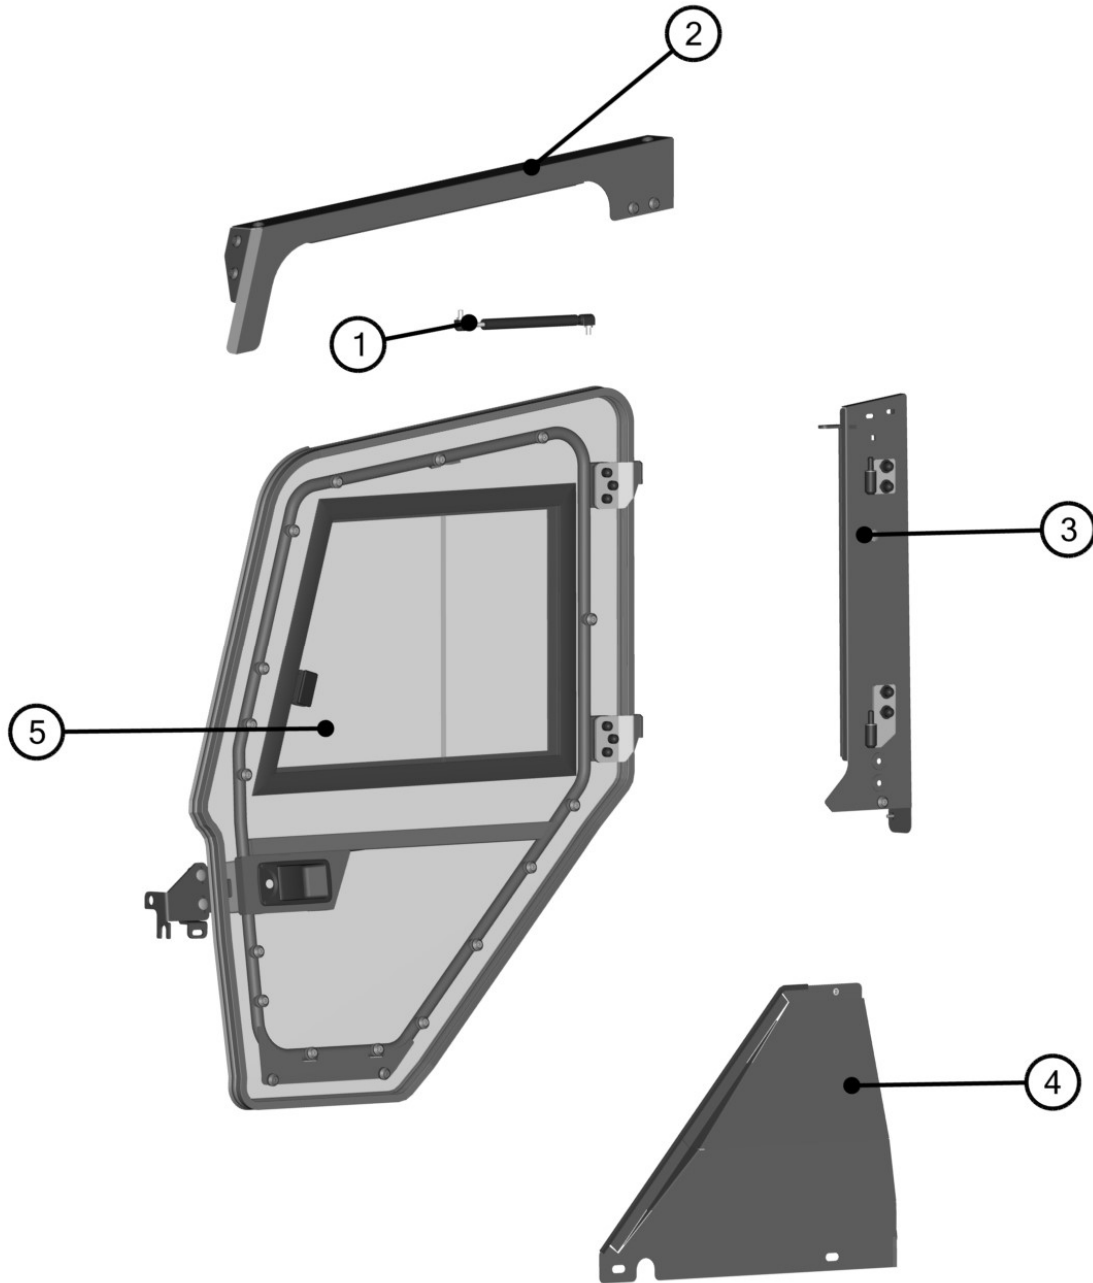

Price

FRONT BOTTOM LEDGE

16

ID	Catalog no.	Description	Qty	Price
1	66S03U01-10M008	FRONT BOTTOM LEDGE WITH SEALING	1	
2	66S03U01-10PKM002	FRONT BOTTOM HOLDERS KIT	1	

LEFT DOOR

LEFT DOOR ASSEMBLIES

18

ID	Description	Qty	Page
1	LEFT DOOR GAS SPRING	1	19
2	LEFT DOOR UPPER LEDGE	1	20
3	LEFT DOOR BASE ASSEMBLIES	1	21
4	LEFT DOOR FRAME COVER	1	22
5	LEFT DOOR ASSEMBLIES	1	23