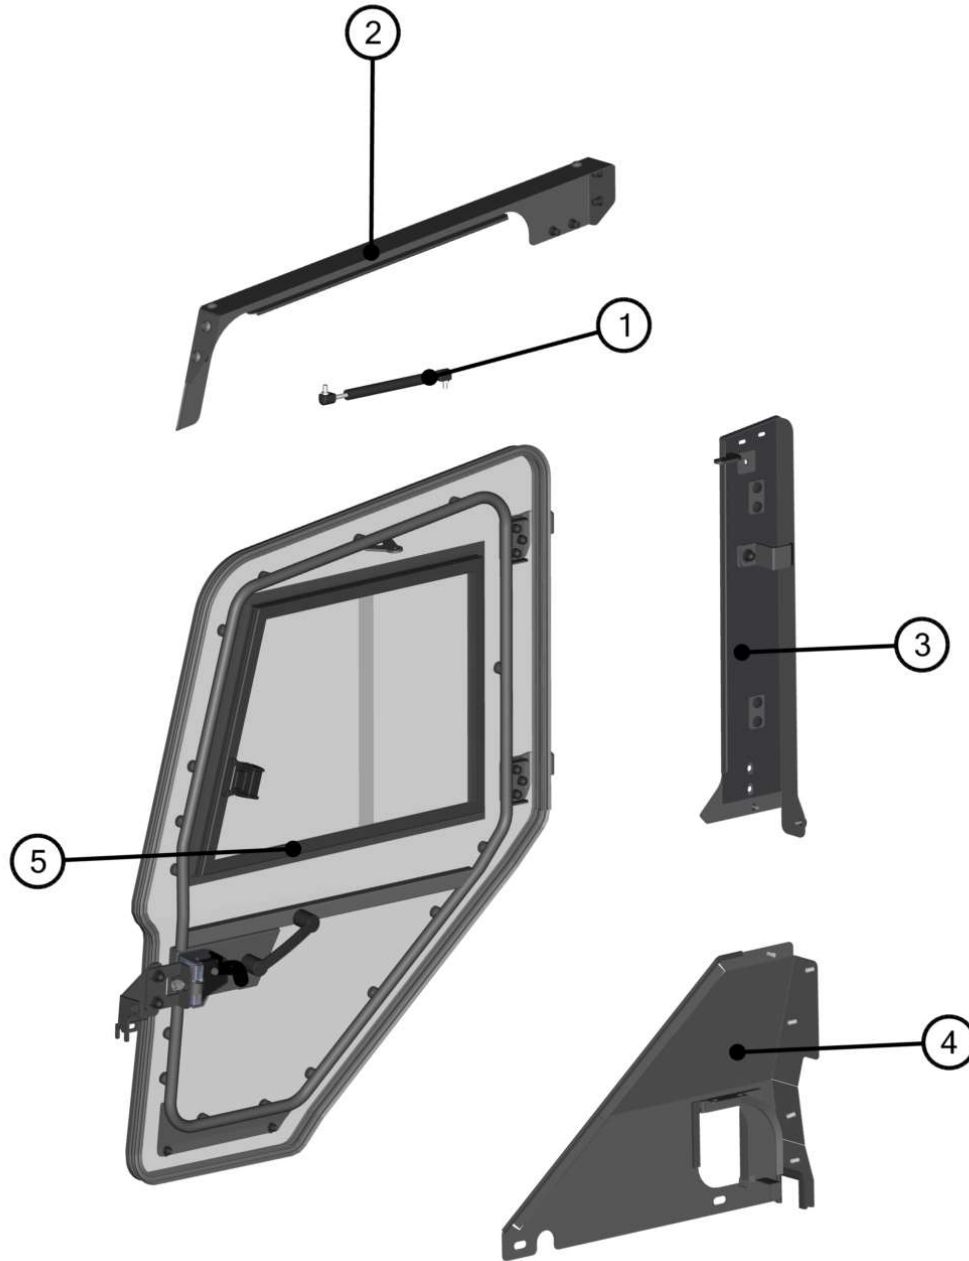

RIGHT DOOR ASSEMBLIES

25

ID	Description	Qty	Page
1	RIGHT DOOR GAS SPRING	1	26
2	RIGHT DOOR UPPER LEDGE	1	27
3	RIGHT DOOR BASE ASSEMBLIES	1	28
4	RIGHT DOOR FRAME COVER	1	29
5	RIGHT DOOR ASSEMBLIES	1	30