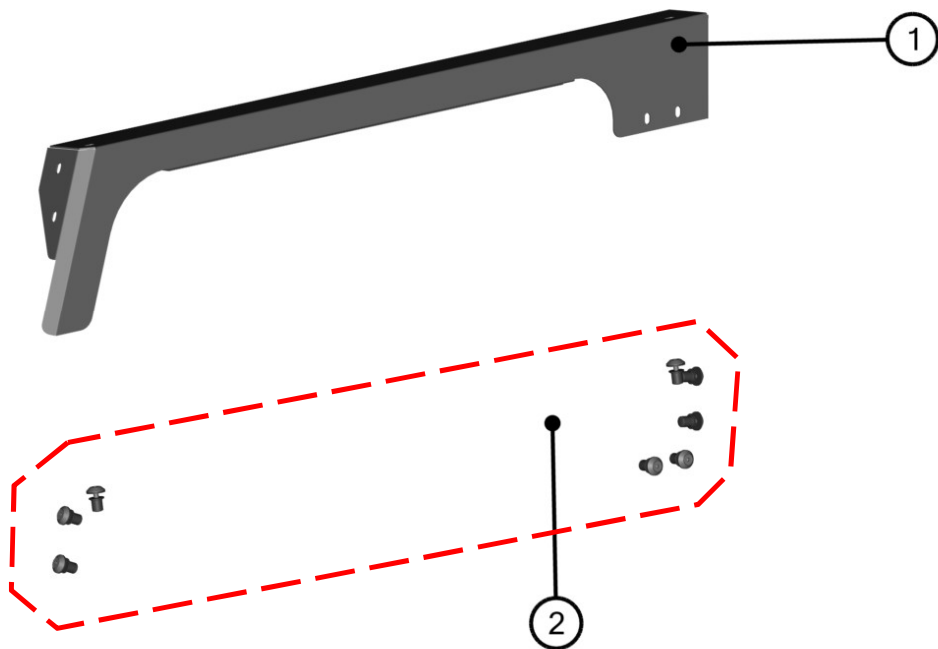

LEFT DOOR UPPER LEDGE

20

ID	Catalog no.	Description	Qty	Price
1	66S03U01-40PKM001	LEFT UPPER LEDGE WITH SEALING	1	
2	66S03U01-40PKM002	LEFT UPPER LEDGE FIXING KIT	1