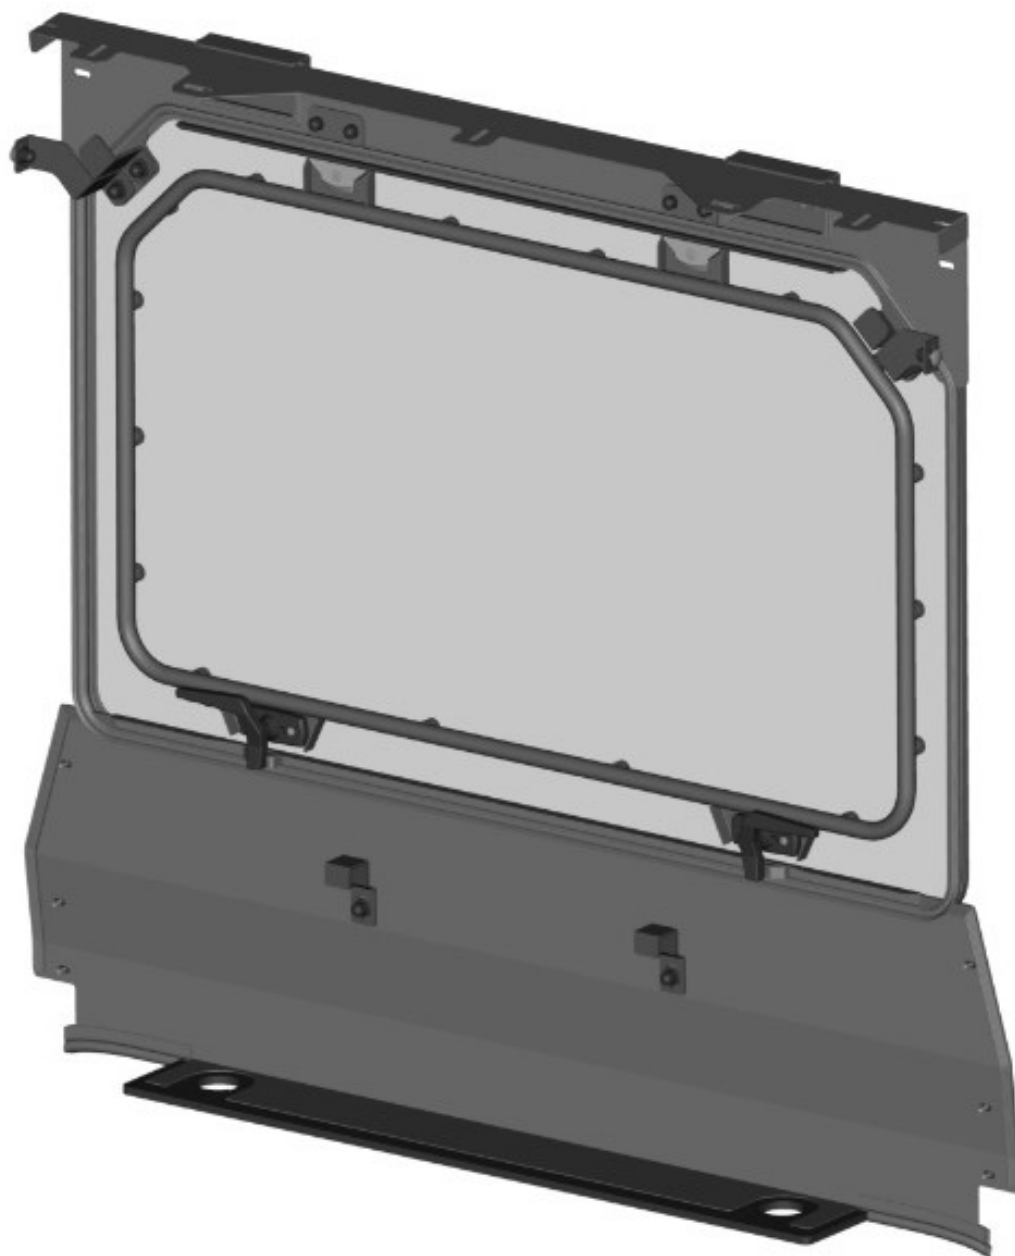

HardCabs

SPARE - PARTS CATALOG

ARGO **CONQUEST PRO**

CAB PREVIEW

2

ALL PANELS

3

ID	Catalog no.	Description	Qty
1	66S03U01S30	ROOF PANEL	1
2	66S03U01S20	REAR PANEL	1
3	66S03U01S10	FRONT PANEL	1
4	66S03U01S40	LEFT DOOR	1
5	66S03U01S50	RIGHT DOOR	1
-	66S03U01S00	ELECTROINSTALLATION	1

Page
5
7
12
18
25
31

Price

ROOF PANEL

4

ROOF PANEL ASSEMBLIES

5

ID	Catalog no.	Description	Qty	Price
1	66S03U01-30M001	ROOF PANEL ASSEMBLY	1	
2	66S03U01-30M003	BEACON HOLDER ASSY	1	
3	66S03U01-30PKM001	ROOF PANEL FIXING KIT	1	

REAR PANEL

6

REAR PANEL ASSEMBLIES

ID	Description	Qty	Page
1	REAR UPPER LEDGE	1	8
2	REAR POLYCARBONATE ASSEMBLY	1	9
3	REAR BOTTOM LEDGE	1	10

REAR UPPER LEDGE

8

ID	Catalog no.	Description	Qty	Price
1	66S03U01-20M009	REAR UPPER LEDGE WITH SEALING	1	
2	66S03U01-20PKM001	REAR UPPER LEDGE HARDWARE KIT	1	

REAR POLYCARBONATE ASSEMBLY

9

ID	Catalog no.	Description	Qty	Price
1	66S03U01-20M001	REAR POLYCARBONATE WITH SEALING	1	
2	66S03U01-20PKM002	REAR POLYCARBONATE HARDWARE KIT	1	

REAR BOTTOM LEDGE

10

ID	Catalog no.	Description	Qty	Price
1	66S03U01-20M006	REAR BOTTOM LEDGE WITH SEALING	1	
2	66S03U01-20PKM003	REAR BOTTOM HARDWARE KIT	1	