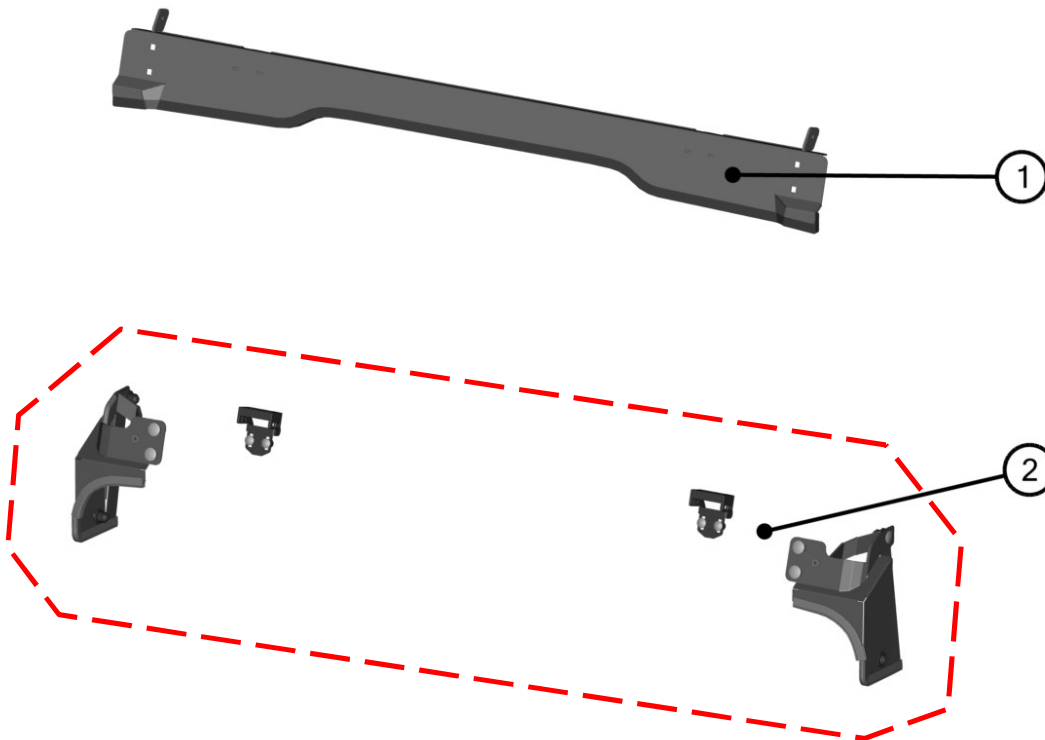

FRONT BOTTOM LEDGE

16

ID	Catalog no.	Description	Qty	Price
1	66S03U01-10M008	FRONT BOTTOM LEDGE WITH SEALING	1	
2	66S03U01-10PKM002	FRONT BOTTOM HOLDERS KIT	1