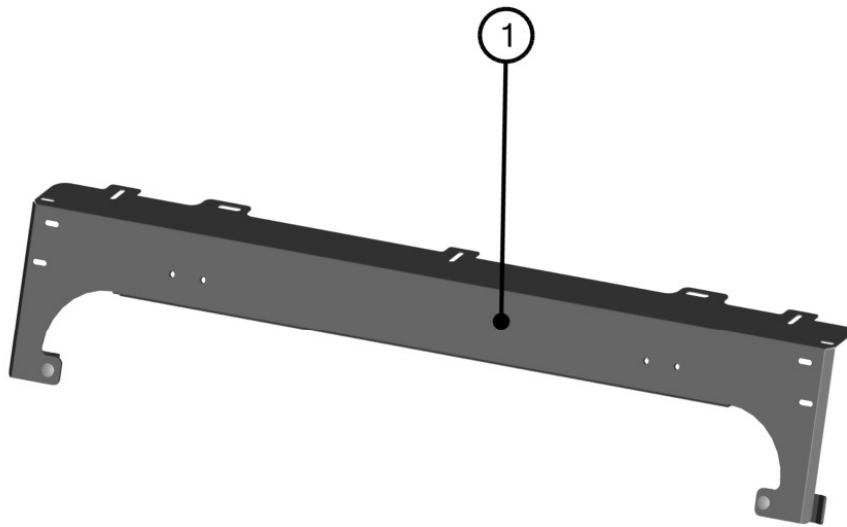

FRONT UPPER LEDGE

14

ID	Catalog no.	Description	Qty	Price
1	66S03U01-10M005	FRONT UPPER LEDGE	1