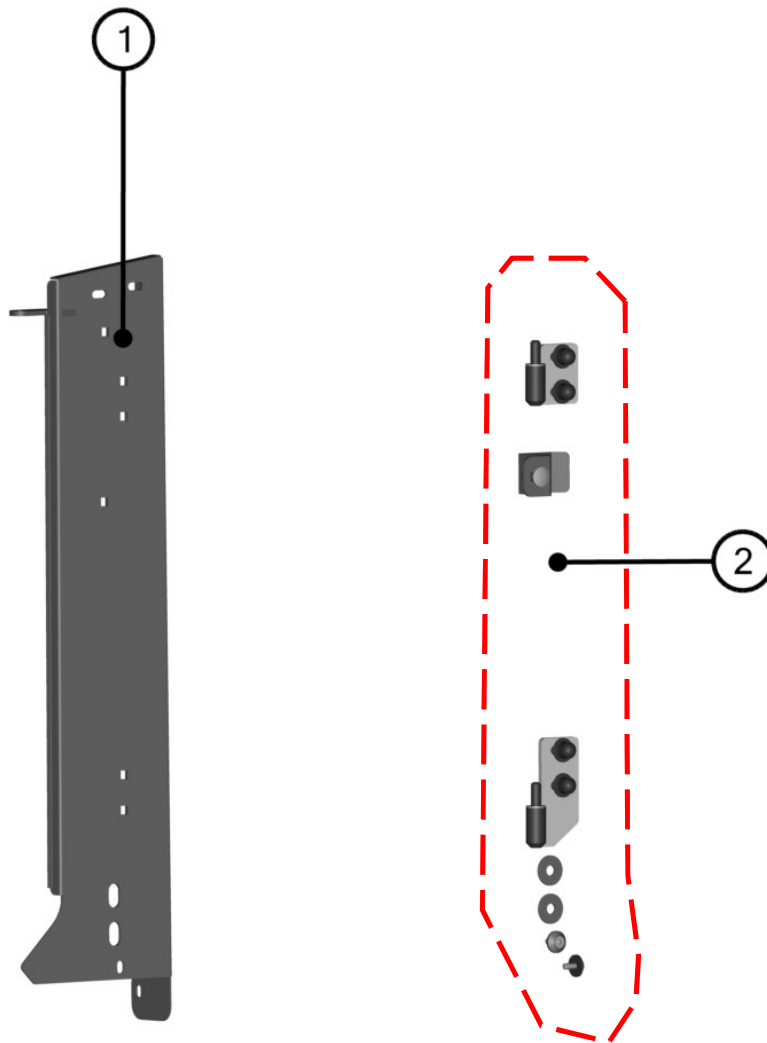

LEFT DOOR BASE ASSEMBLIES

21

ID	Catalog no.	Description	Qty	Price
1	66S03U01-40M015	LEFT DOOR BASE ASSEMBLY	1	
2	66S03U01-40PKM003	LEFT DOOR BASE HARDWARE KIT	1