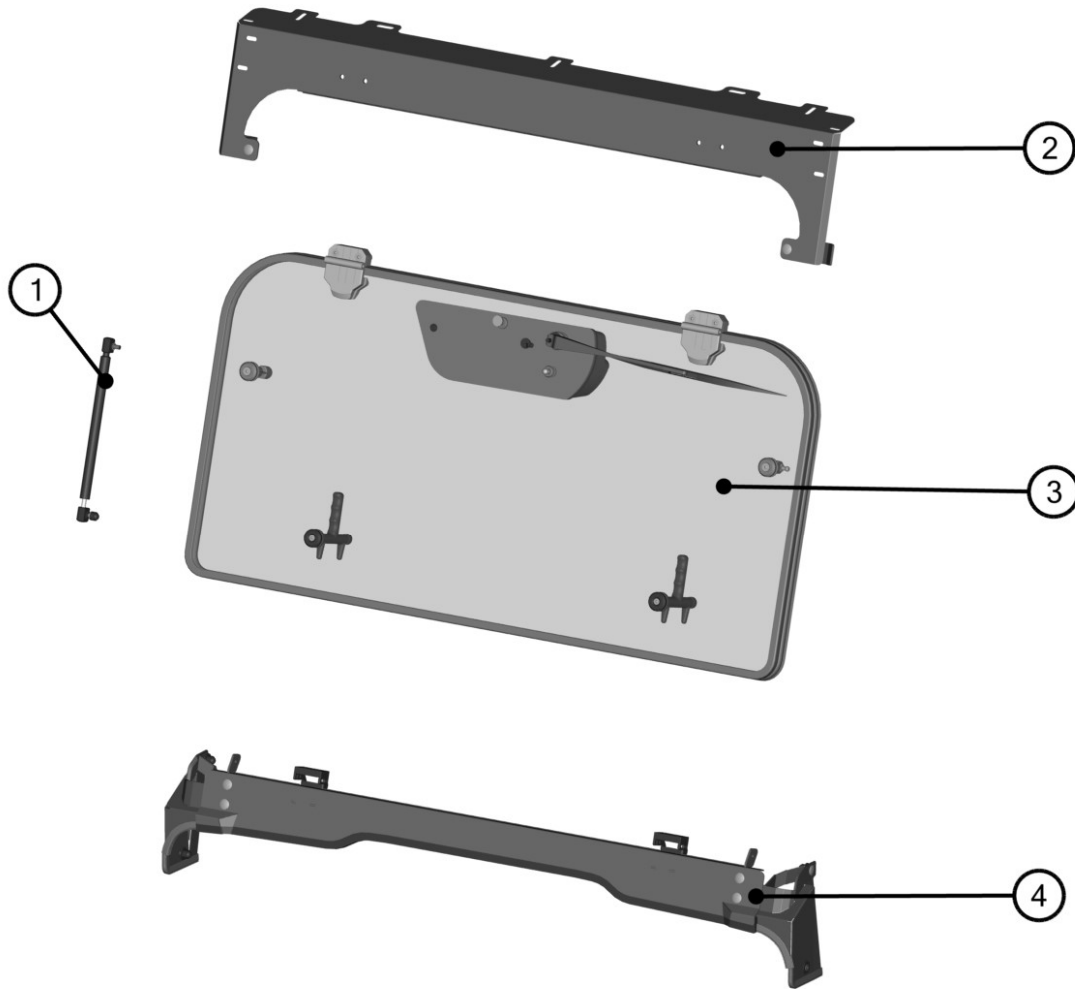

REAR POLYCARBONATE ASSEMBLY

9

ID	Catalog no.	Description	Qty	Price
1	66S03U01-20M001	REAR POLYCARBONATE WITH SEALING	1	
2	66S03U01-20PKM002	REAR POLYCARBONATE HARDWARE KIT	1	

REAR BOTTOM LEDGE

10

ID	Catalog no.	Description	Qty	Price
1	66S03U01-20M006	REAR BOTTOM LEDGE WITH SEALING	1	
2	66S03U01-20PKM003	REAR BOTTOM HARDWARE KIT	1	

FRONT PANEL

11

FRONT PANEL ASSEMBLIES

12

ID	Description	Qty	Page
1	FRONT GAS SPRING	1	13
2	FRONT UPPER LEDGE	1	14
3	FRONT GLASS ASSEMBLIES	1	15
4	FRONT BOTTOM LEDGE	1	16

FRONT GAS SPRING

13

ID	Catalog no.	Description	Qty	Price
1	002494	FRONT GAS SPRING	1	