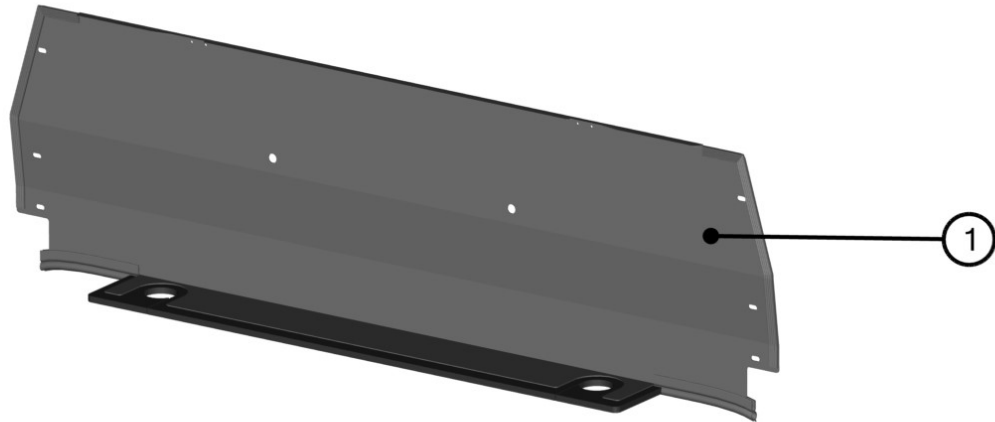

REAR PANEL

6

REAR PANEL ASSEMBLIES

ID	Description	Qty	Page
1	REAR UPPER LEDGE	1	8
2	REAR POLYCARBONATE ASSEMBLY	1	9
3	REAR BOTTOM LEDGE	1	10

REAR UPPER LEDGE

8

ID	Catalog no.	Description	Qty	Price
1	66S03U01-20M009	REAR UPPER LEDGE WITH SEALING	1	
2	66S03U01-20PKM001	REAR UPPER LEDGE HARDWARE KIT	1	

REAR POLYCARBONATE ASSEMBLY

9

ID	Catalog no.	Description	Qty	Price
1	66S03U01-20M001	REAR POLYCARBONATE WITH SEALING	1	
2	66S03U01-20PKM002	REAR POLYCARBONATE HARDWARE KIT	1	

REAR BOTTOM LEDGE

10

ID	Catalog no.	Description	Qty	Price
1	66S03U01-20M006	REAR BOTTOM LEDGE WITH SEALING	1	
2	66S03U01-20PKM003	REAR BOTTOM HARDWARE KIT	1	