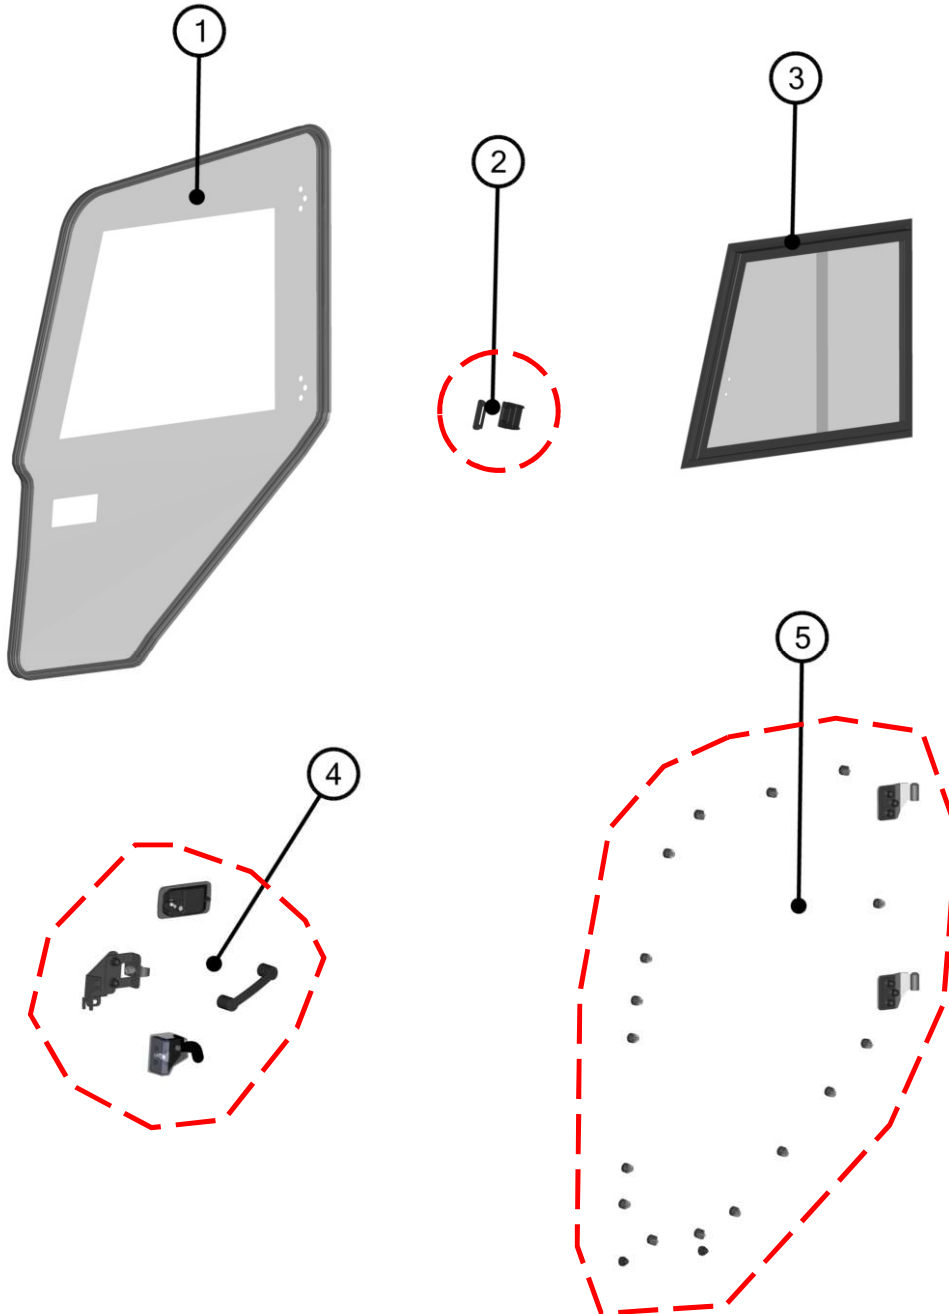

RIGHT DOOR ASSEMBLIES

30

ID	Catalog no.	Description	Qty	Price
1	66S03U01-50M001	RIGHT POLY WITH SEALING	1	
2	00-030E08	GLASS LOCK WITH STOP KIT	1	
3	66S03U01-50M011	RIGHT WINDOW ASSEMBLY	1	
4	66S03U01-50PKM004	FRONT RIGHT LOCK WITH STOP KIT	1	
5	66S03U01-50PKM005	RIGHT DOOR HINGES WITH FIXING KIT	1