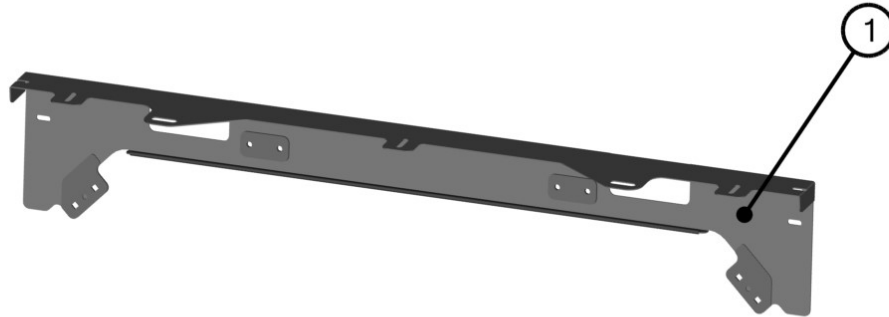

REAR PANEL

6

REAR PANEL ASSEMBLIES

ID	Description	Qty	Page
1	REAR UPPER LEDGE	1	8
2	REAR POLYCARBONATE ASSEMBLY	1	9
3	REAR BOTTOM LEDGE	1	10

REAR UPPER LEDGE

8

ID	Catalog no.	Description	Qty	Price
1	66S03U01-20M009	REAR UPPER LEDGE WITH SEALING	1	
2	66S03U01-20PKM001	REAR UPPER LEDGE HARDWARE KIT	1	

REAR POLYCARBONATE ASSEMBLY

9

ID	Catalog no.	Description	Qty	Price
1	66S03U01-20M001	REAR POLYCARBONATE WITH SEALING	1	
2	66S03U01-20PKM002	REAR POLYCARBONATE HARDWARE KIT	1	

REAR BOTTOM LEDGE

10

ID	Catalog no.	Description	Qty	Price
1	66S03U01-20M006	REAR BOTTOM LEDGE WITH SEALING	1	
2	66S03U01-20PKM003	REAR BOTTOM HARDWARE KIT	1	