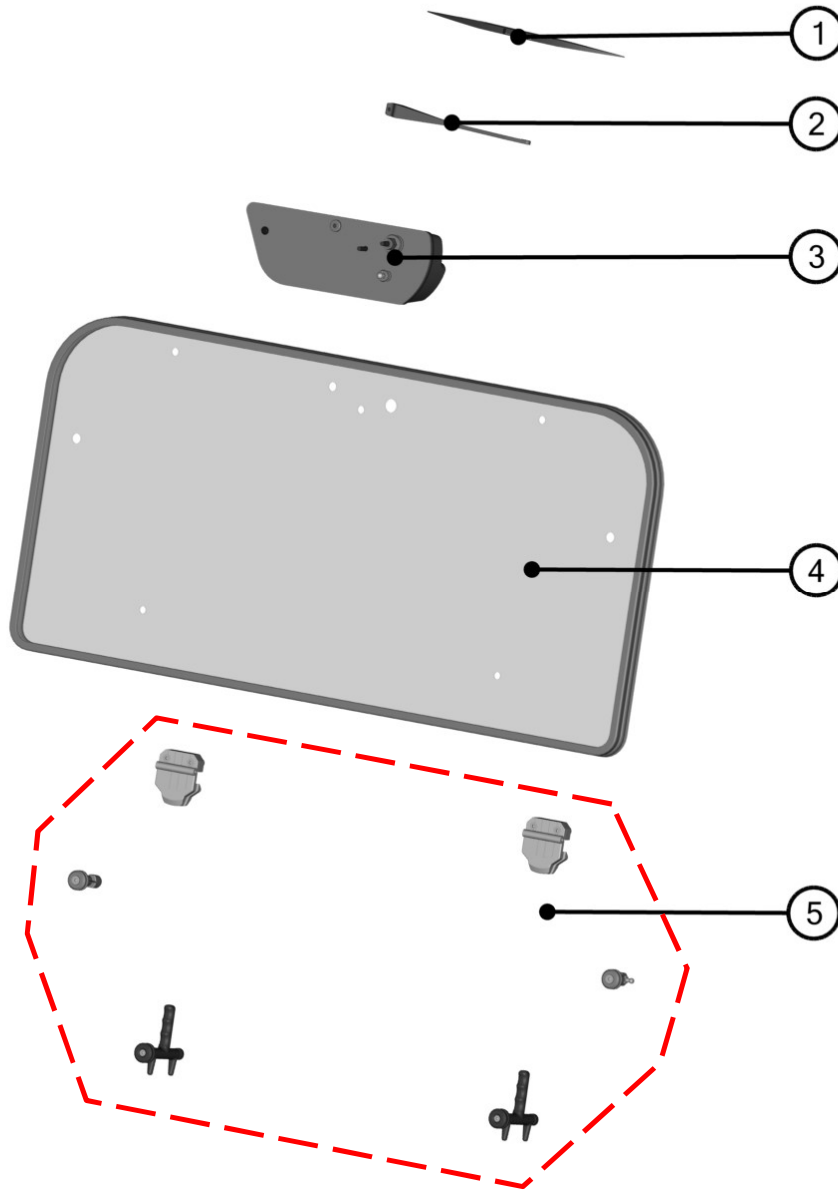

FRONT GLASS ASSEMBLIES

15

ID	Catalog no.	Description	Qty
1	002554	WIPER BLADE	1
2	002535	WIPER ARM	1
3	66S03U01-01M006	WIPER MOTOR ASSEMBLY	1
4	66S03U01-10M001	FRONT GLASS ASSEMBLY	1
5	66S03U01-10PKM001	FRONT GLASS HARDWARE KIT	1

Price