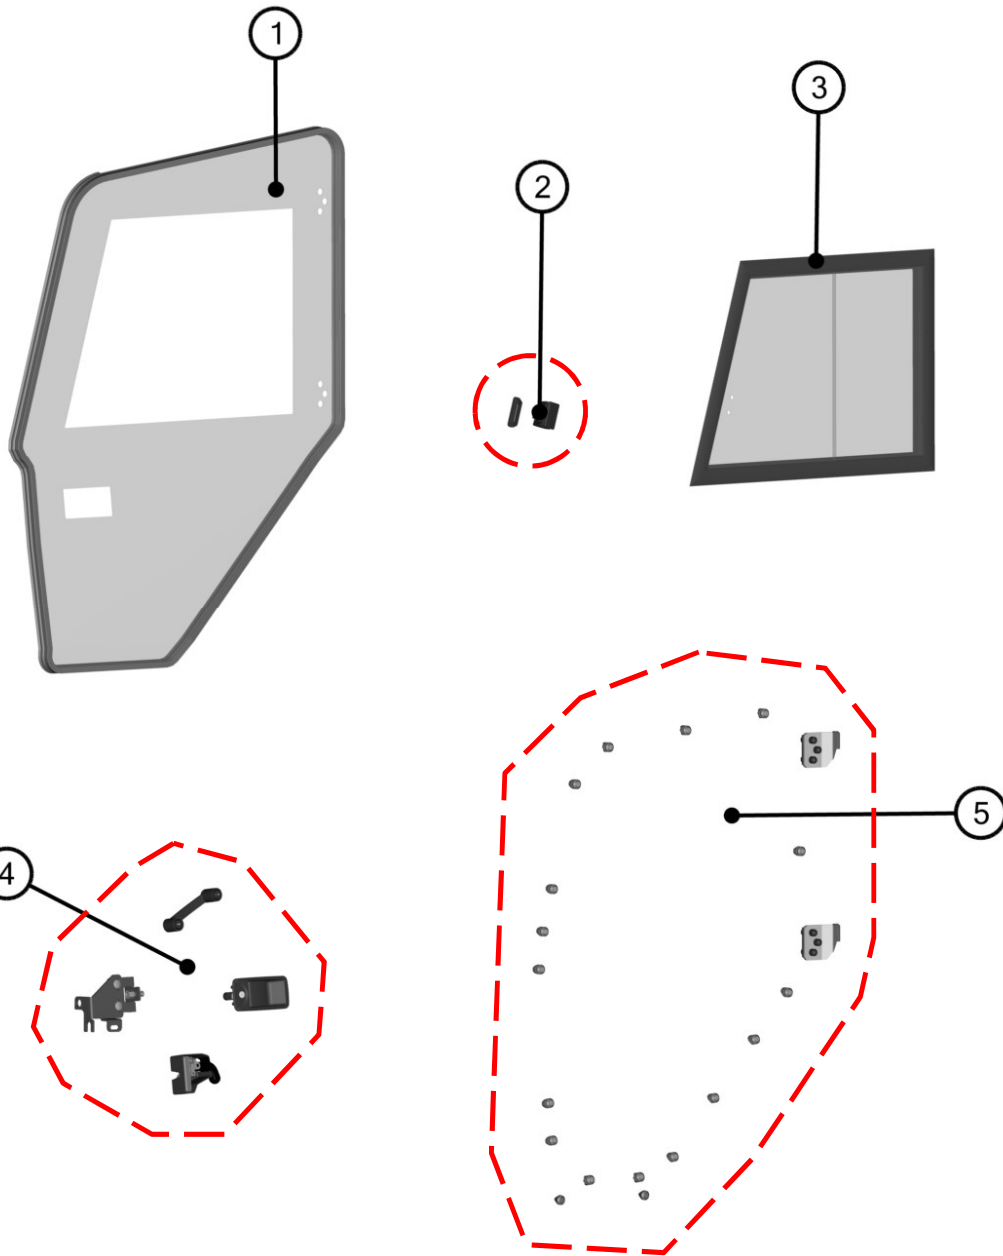

LEFT DOOR ASSEMBLIES

23

ID	Catalog no.	Description	Qty	Price
1	66S03U01-40M001	LEFT POLY WITH SEALING	1	
2	00-030E08	GLASS LOCK WITH STOP KIT	1	
3	66S03U01-40M011	LEFT WINDOW ASSEMBLY	1	
4	66S03U01-40PKM005	FRONT LEFT LOCK WITH STOP KIT	1	
5	66S03U01-40PKM004	LEFT DOOR HINGES WITH FIXING KIT	1