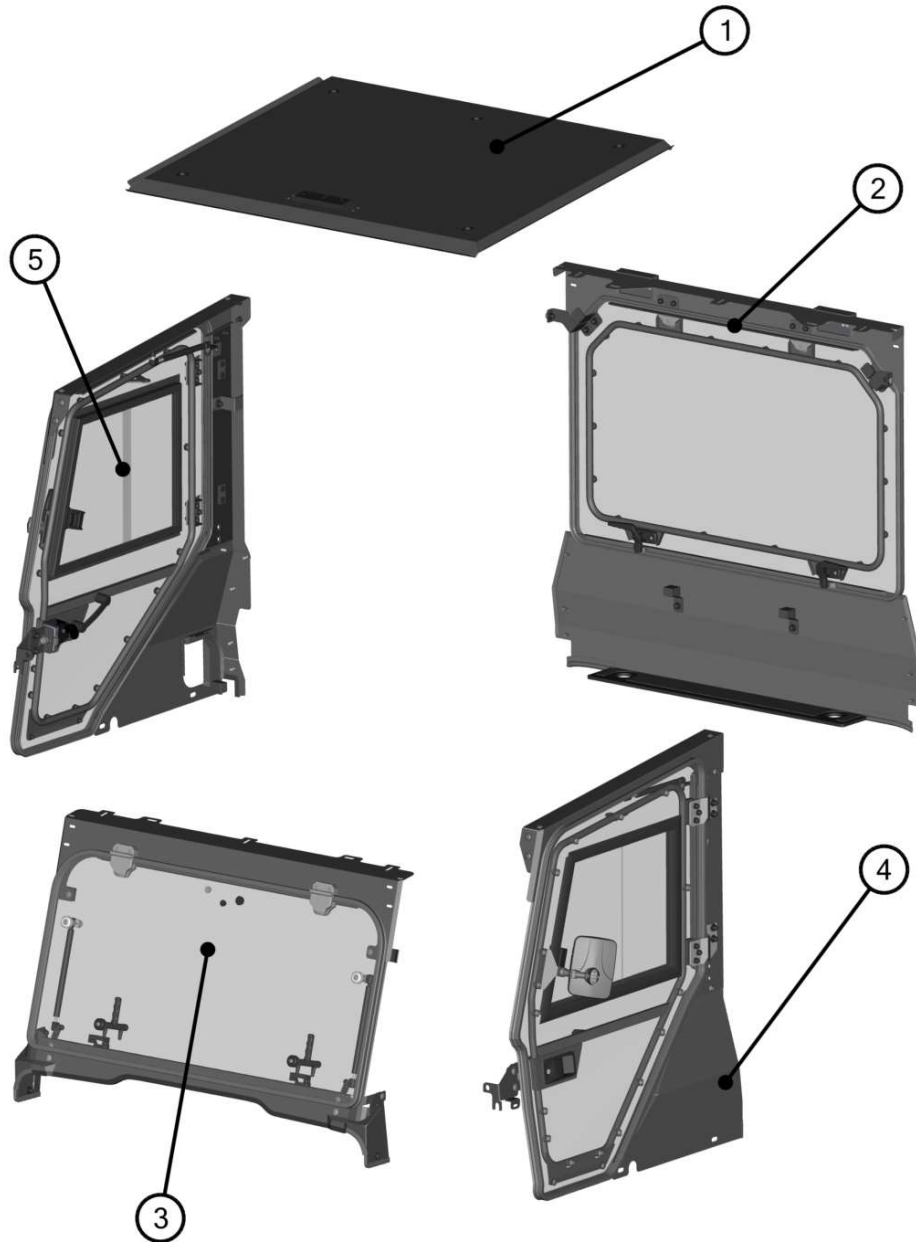

HardCabs

SPARE - PARTS CATALOG

ARGO **CONQUEST PRO**

CAB PREVIEW

2

ALL PANELS

3

ID	Catalog no.	Description	Qty
1	66S03U01S30	ROOF PANEL	1
2	66S03U01S20	REAR PANEL	1
3	66S03U01S10	FRONT PANEL	1
4	66S03U01S40	LEFT DOOR	1
5	66S03U01S50	RIGHT DOOR	1
-	66S03U01S00	ELECTROINSTALLATION	1

Page
5
7
12
18
25
31

Price

ROOF PANEL

4

ROOF PANEL ASSEMBLIES

5

ID	Catalog no.	Description	Qty	Price
1	66S03U01-30M001	ROOF PANEL ASSEMBLY	1	
2	66S03U01-30M003	BEACON HOLDER ASSY	1	
3	66S03U01-30PKM001	ROOF PANEL FIXING KIT	1	