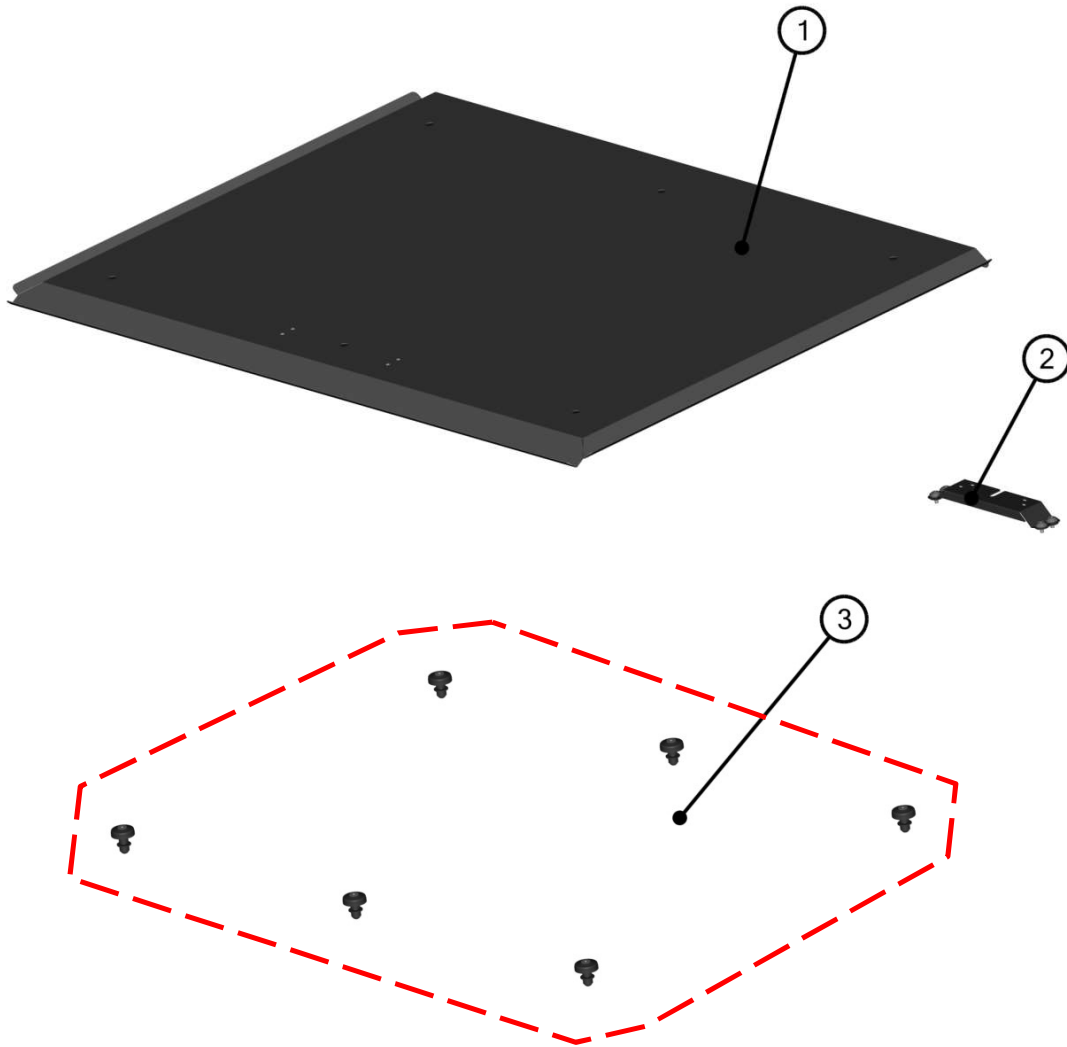

Page
5
7
12
18
25
31

Price

ROOF PANEL

4

ROOF PANEL ASSEMBLIES

5

ID	Catalog no.	Description	Qty	Price
1	66S03U01-30M001	ROOF PANEL ASSEMBLY	1	
2	66S03U01-30M003	BEACON HOLDER ASSY	1	
3	66S03U01-30PKM001	ROOF PANEL FIXING KIT	1	

REAR PANEL

6

REAR PANEL ASSEMBLIES

ID	Description	Qty	Page
1	REAR UPPER LEDGE	1	8
2	REAR POLYCARBONATE ASSEMBLY	1	9
3	REAR BOTTOM LEDGE	1	10

REAR UPPER LEDGE

8

ID	Catalog no.	Description	Qty	Price
1	66S03U01-20M009	REAR UPPER LEDGE WITH SEALING	1	
2	66S03U01-20PKM001	REAR UPPER LEDGE HARDWARE KIT	1	

REAR POLYCARBONATE ASSEMBLY

9

ID	Catalog no.	Description	Qty	Price
1	66S03U01-20M001	REAR POLYCARBONATE WITH SEALING	1	
2	66S03U01-20PKM002	REAR POLYCARBONATE HARDWARE KIT	1	

REAR BOTTOM LEDGE

10

ID	Catalog no.	Description	Qty	Price
1	66S03U01-20M006	REAR BOTTOM LEDGE WITH SEALING	1	
2	66S03U01-20PKM003	REAR BOTTOM HARDWARE KIT	1	