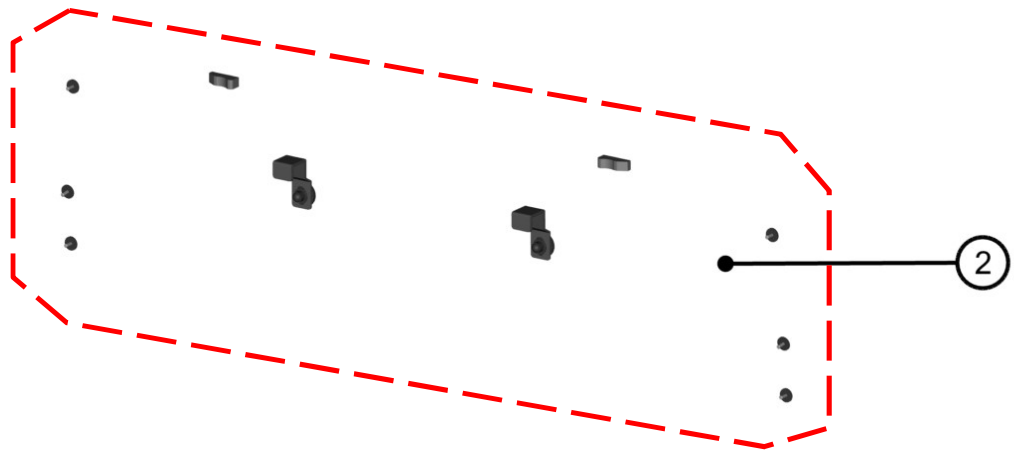

REAR PANEL

6

REAR PANEL ASSEMBLIES

ID	Description	Qty	Page
1	REAR UPPER LEDGE	1	8
2	REAR POLYCARBONATE ASSEMBLY	1	9
3	REAR BOTTOM LEDGE	1	10

REAR UPPER LEDGE

8

ID	Catalog no.	Description	Qty	Price
1	66S03U01-20M009	REAR UPPER LEDGE WITH SEALING	1	
2	66S03U01-20PKM001	REAR UPPER LEDGE HARDWARE KIT	1	

REAR POLYCARBONATE ASSEMBLY

9

ID	Catalog no.	Description	Qty	Price
1	66S03U01-20M001	REAR POLYCARBONATE WITH SEALING	1	
2	66S03U01-20PKM002	REAR POLYCARBONATE HARDWARE KIT	1	

REAR BOTTOM LEDGE

10

ID	Catalog no.	Description	Qty	Price
1	66S03U01-20M006	REAR BOTTOM LEDGE WITH SEALING	1	
2	66S03U01-20PKM003	REAR BOTTOM HARDWARE KIT	1	