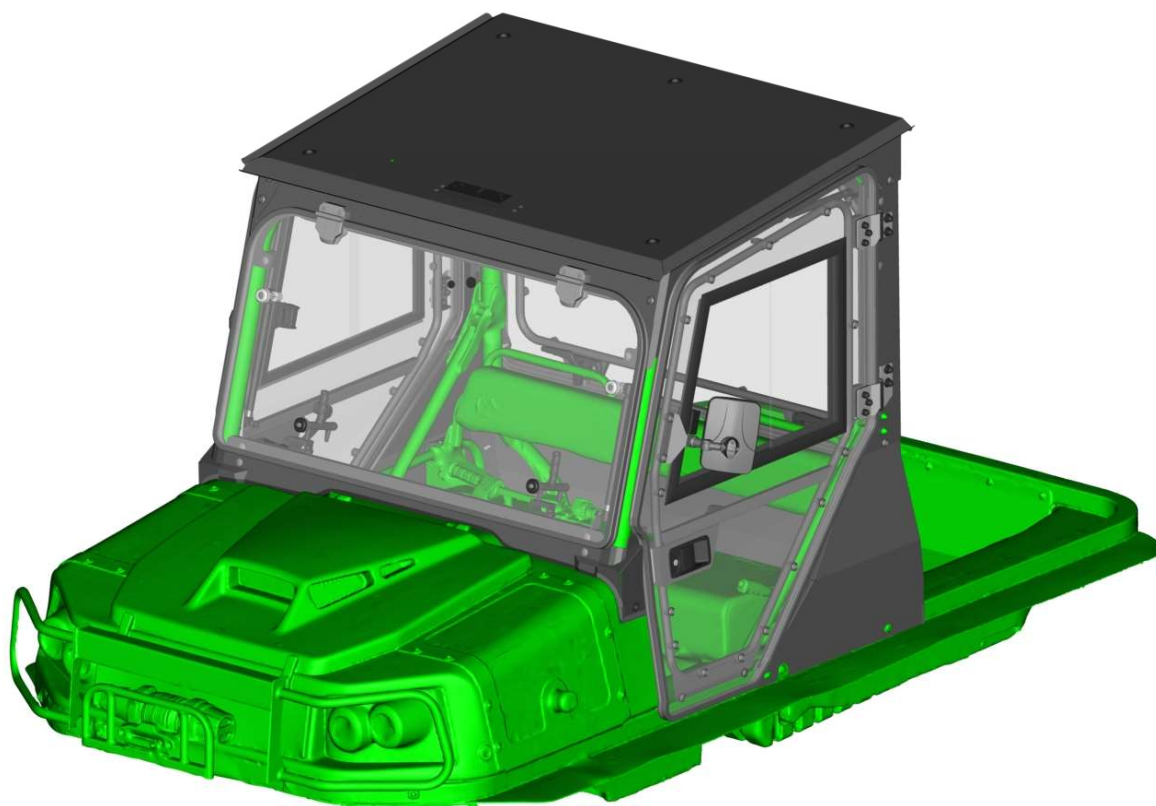

HardCabs

SPARE - PARTS CATALOG

ARGO **CONQUEST PRO**

CAB PREVIEW

2

ALL PANELS

3

ID	Catalog no.	Description	Qty
1	66S03U01S30	ROOF PANEL	1
2	66S03U01S20	REAR PANEL	1
3	66S03U01S10	FRONT PANEL	1
4	66S03U01S40	LEFT DOOR	1
5	66S03U01S50	RIGHT DOOR	1
-	66S03U01S00	ELECTROINSTALLATION	1

Page
5
7
12
18
25
31

Price

ROOF PANEL

4

ROOF PANEL ASSEMBLIES

5

ID	Catalog no.	Description	Qty	Price
1	66S03U01-30M001	ROOF PANEL ASSEMBLY	1	
2	66S03U01-30M003	BEACON HOLDER ASSY	1	
3	66S03U01-30PKM001	ROOF PANEL FIXING KIT	1	