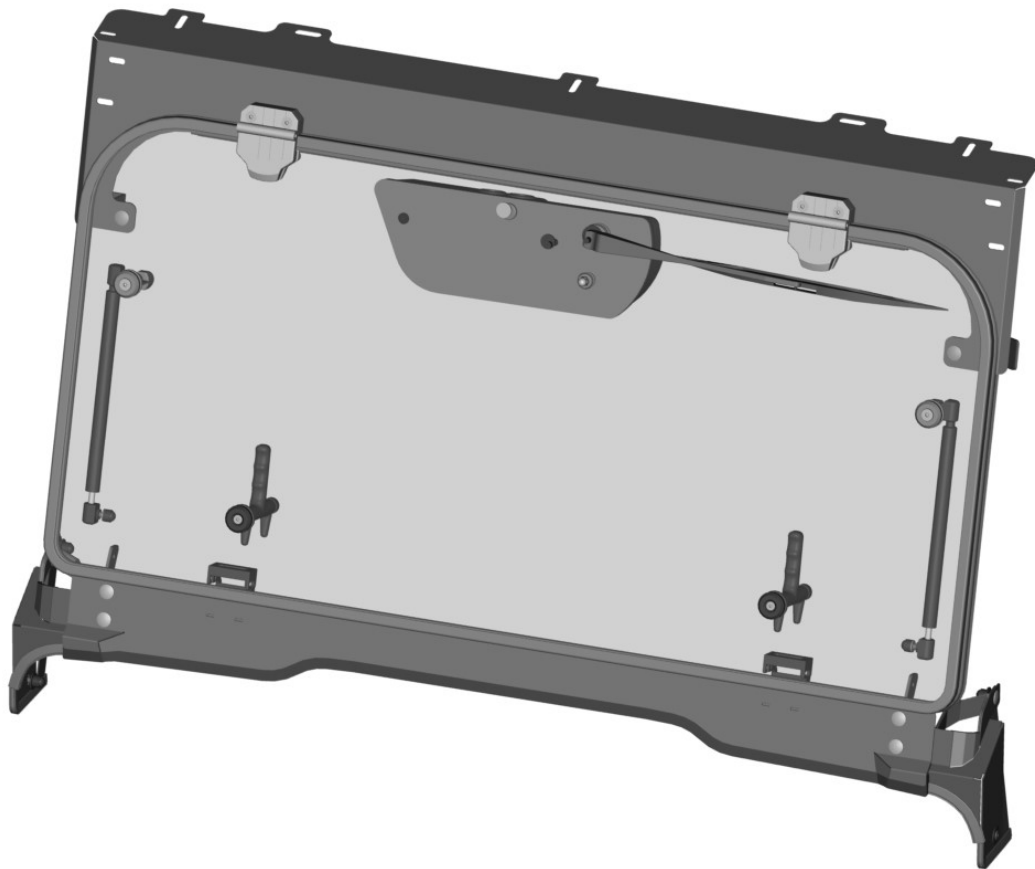

REAR POLYCARBONATE ASSEMBLY

9

ID	Catalog no.	Description	Qty	Price
1	66S03U01-20M001	REAR POLYCARBONATE WITH SEALING	1	
2	66S03U01-20PKM002	REAR POLYCARBONATE HARDWARE KIT	1	

REAR BOTTOM LEDGE

10

ID	Catalog no.	Description	Qty	Price
1	66S03U01-20M006	REAR BOTTOM LEDGE WITH SEALING	1	
2	66S03U01-20PKM003	REAR BOTTOM HARDWARE KIT	1	

FRONT PANEL

11

FRONT PANEL ASSEMBLIES

12

ID	Description	Qty	Page
1	FRONT GAS SPRING	1	13
2	FRONT UPPER LEDGE	1	14
3	FRONT GLASS ASSEMBLIES	1	15
4	FRONT BOTTOM LEDGE	1	16

FRONT GAS SPRING

13

ID	Catalog no.	Description	Qty	Price
1	002494	FRONT GAS SPRING	1	