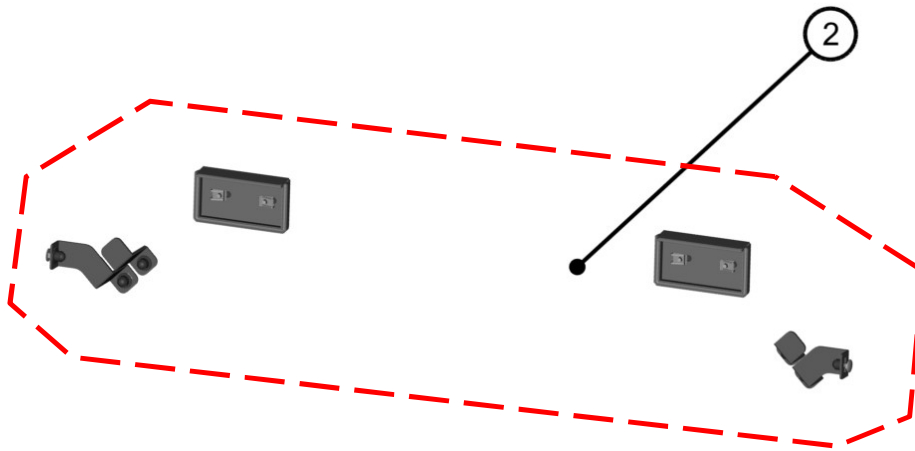

REAR PANEL

6

REAR PANEL ASSEMBLIES

ID	Description	Qty	Page
1	REAR UPPER LEDGE	1	8
2	REAR POLYCARBONATE ASSEMBLY	1	9
3	REAR BOTTOM LEDGE	1	10

REAR UPPER LEDGE

8

ID	Catalog no.	Description	Qty	Price
1	66S03U01-20M009	REAR UPPER LEDGE WITH SEALING	1	
2	66S03U01-20PKM001	REAR UPPER LEDGE HARDWARE KIT	1	

REAR POLYCARBONATE ASSEMBLY

9

ID	Catalog no.	Description	Qty	Price
1	66S03U01-20M001	REAR POLYCARBONATE WITH SEALING	1	
2	66S03U01-20PKM002	REAR POLYCARBONATE HARDWARE KIT	1	

REAR BOTTOM LEDGE

10

ID	Catalog no.	Description	Qty	Price
1	66S03U01-20M006	REAR BOTTOM LEDGE WITH SEALING	1	
2	66S03U01-20PKM003	REAR BOTTOM HARDWARE KIT	1	