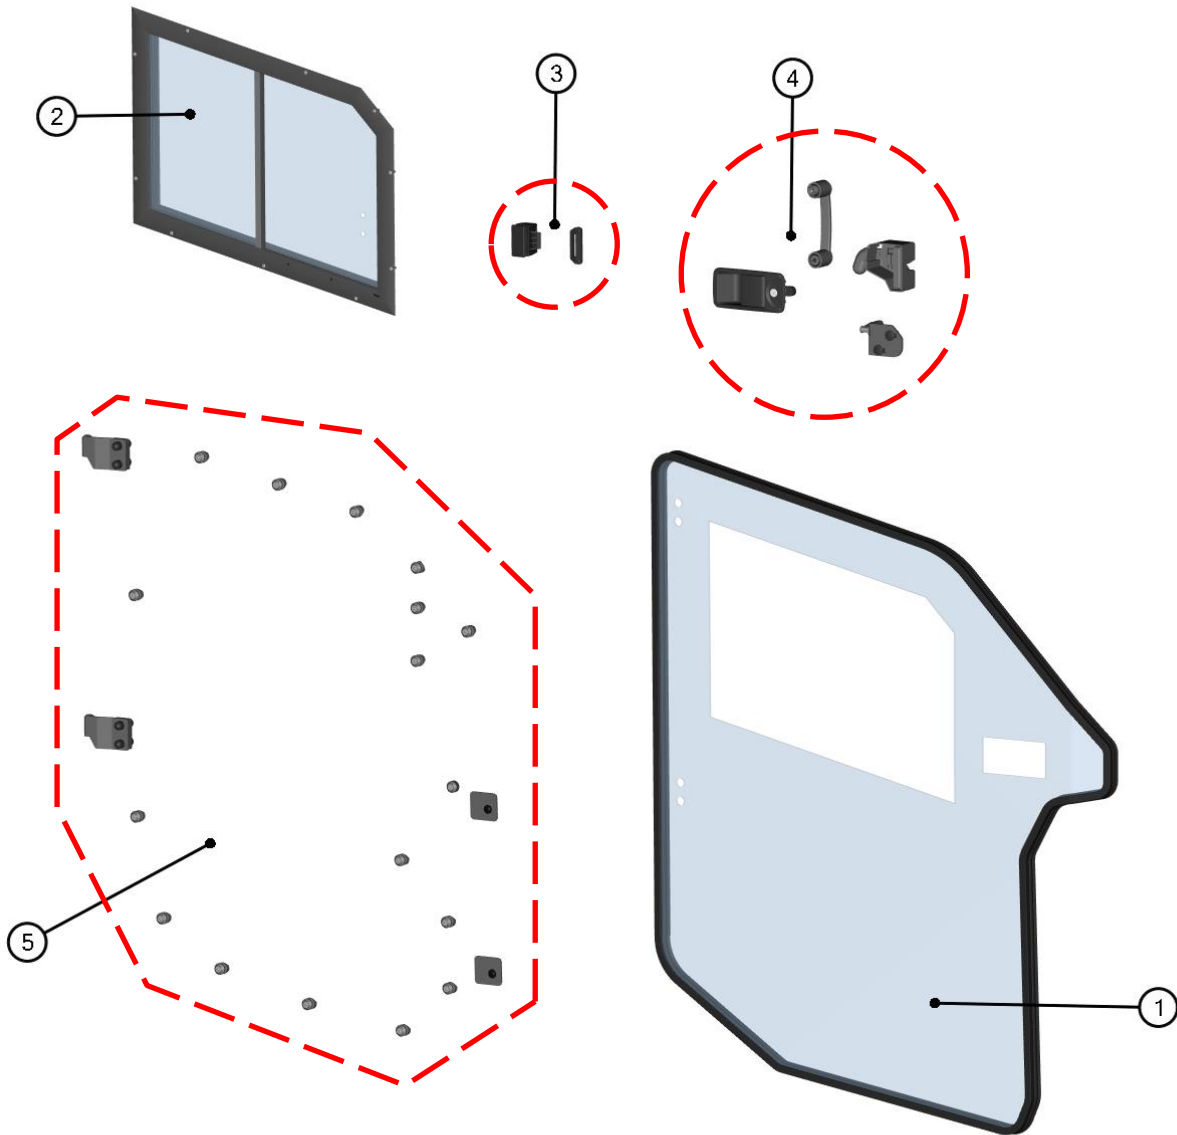

RIGHT DOOR

18

RIGHT DOOR ASSEMBLIES

ID	Description	Page	Qty
1	RIGHT DOOR ASSEMBLY	20	1
2	RIGHT DOOR BASE ASSEMBLY	21	1
3	DOOR GAS SPRING	22	1
4	GLOVE BOX COVER	23	1

RIGHT DOOR ASSEMBLY

20

ID	Catalog no.	Description	Qty	Price
1	64S07U03-50M001	RIGHT DOOR POLY WITH SEALING	1	
2	64S07U03-50M013	RIGHT DOOR WINDOW ASSEMBLY	1	
3	00-030E08	GLASS LOCK WITH STOP KIT	1	
4	64S07U03-50PKM001	RIGHT DOOR LOCK WITH STOP KIT	1	
5	64S07U03-50PKM002	RIGHT DOOR HINGES WITH FIXING KIT	1	