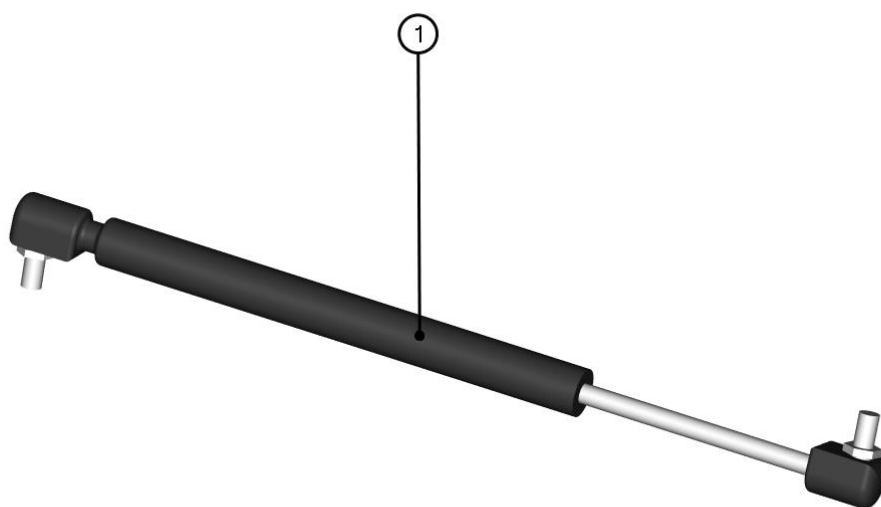

DOOR GAS SPRING

22

ID	Catalog no.	Description	Qty
1	000865	GAS SPRING	1

Price