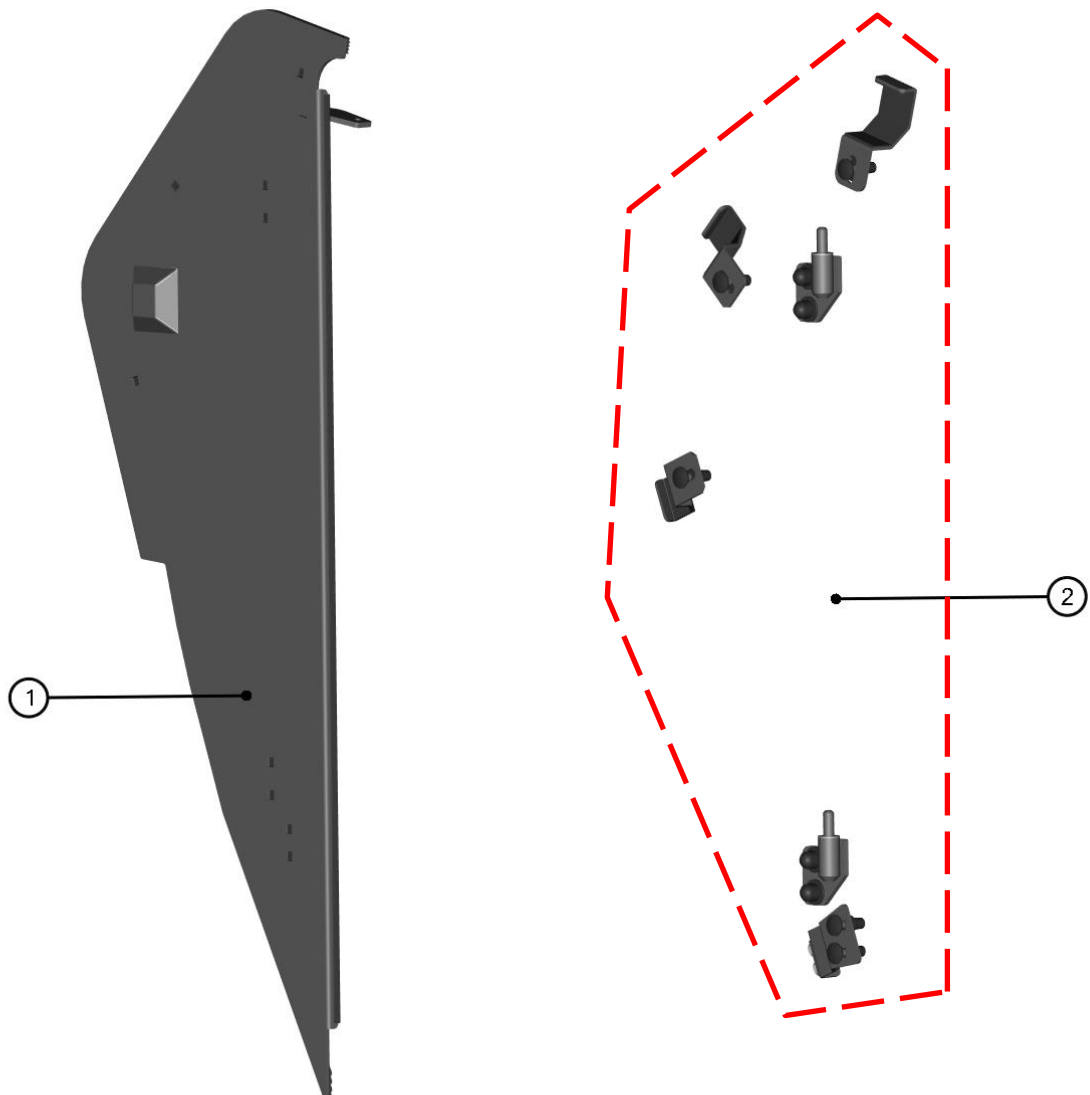

RIGHT DOOR BASE ASSEMBLIES

21

ID	Catalog no.	Description	Qty	Price
1	64S07U03-50M002	RIGHT DOOR BASE ASSEMBLY	1	
2	64S07U03-50PKM003	RIGHT DOOR BASE HARDWARE KIT	1