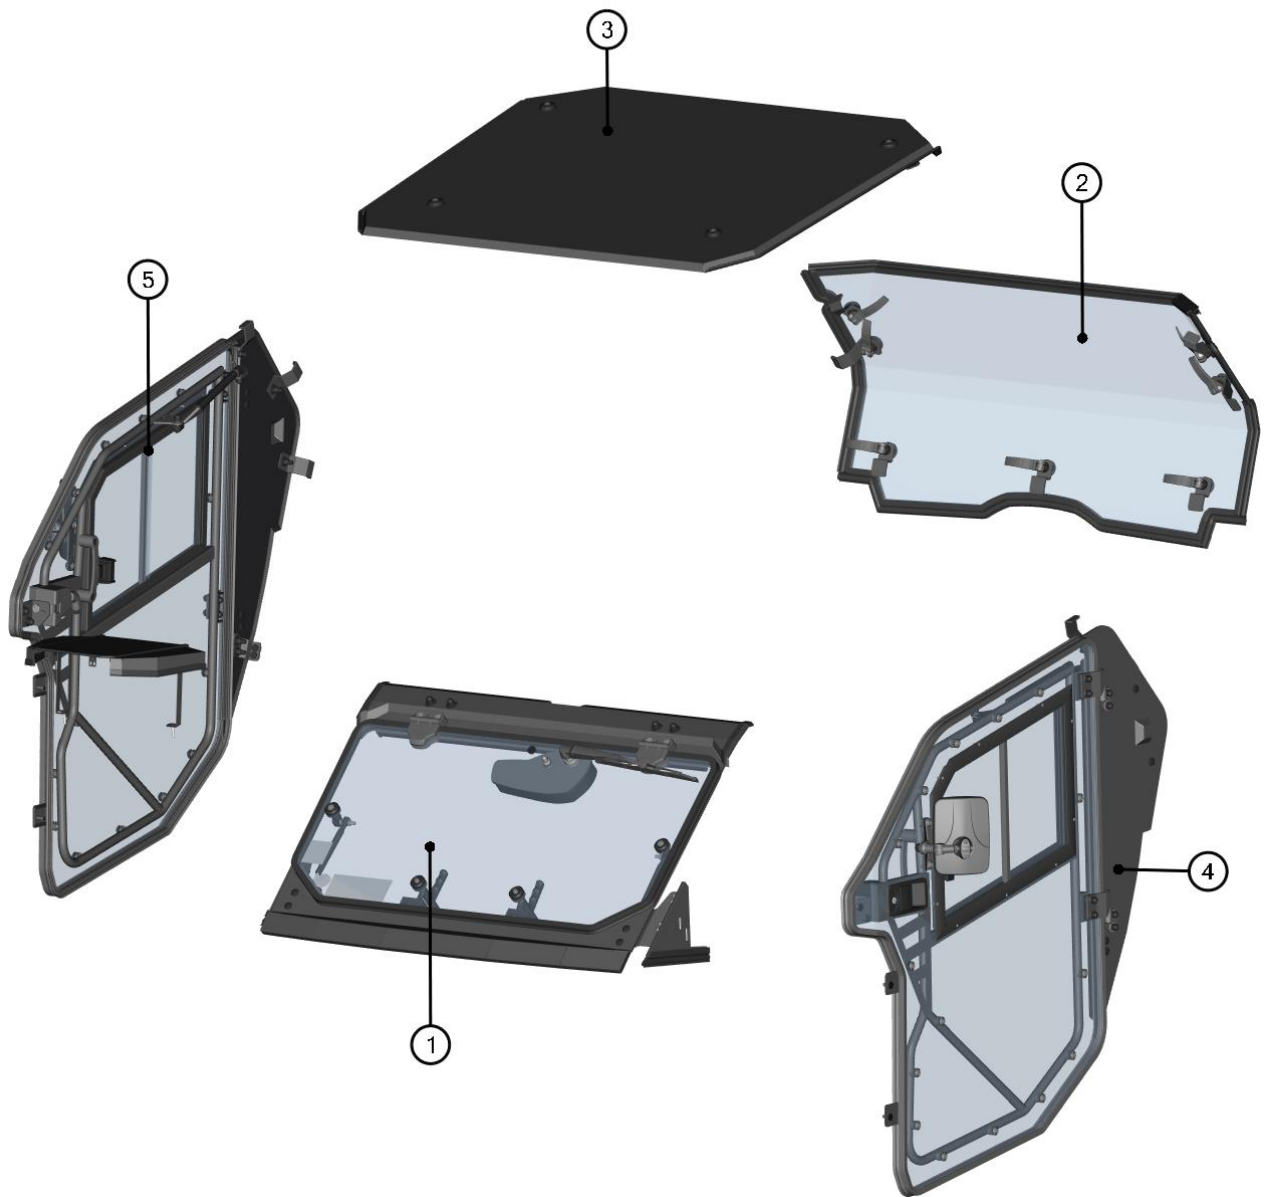

SPARE - PARTS CATALOG

CF MOTO

ZFORCE 950 Sport/Trail (2023)

CAB PREVIEW

2

ALL PANELS

3

ID	Catalog no.	Description	Qty
1	64S07U03S10	FRONT PANEL	1
2	64S07U03S20	REAR PANEL	1
3	64S07U03S30	ROOF PANEL	1
4	64S07U03S40	LEFT DOOR	1
5	64S07U03S50	RIGHT DOOR	1
-	-----	ELECTROINSTALLATION	1

Page
5
10
12
14
19
24

Price

FRONT PANEL

4

FRONT PANEL ASSEMBLIES

ID	Description	Page	Qty
1	FRONT UPPER LEDGE	6	1
2	FRONT GLASS ASSEMBLY	7	1
3	FRONT BOTTOM LEDGE	8	1

FRONT UPPER LEDGE

6