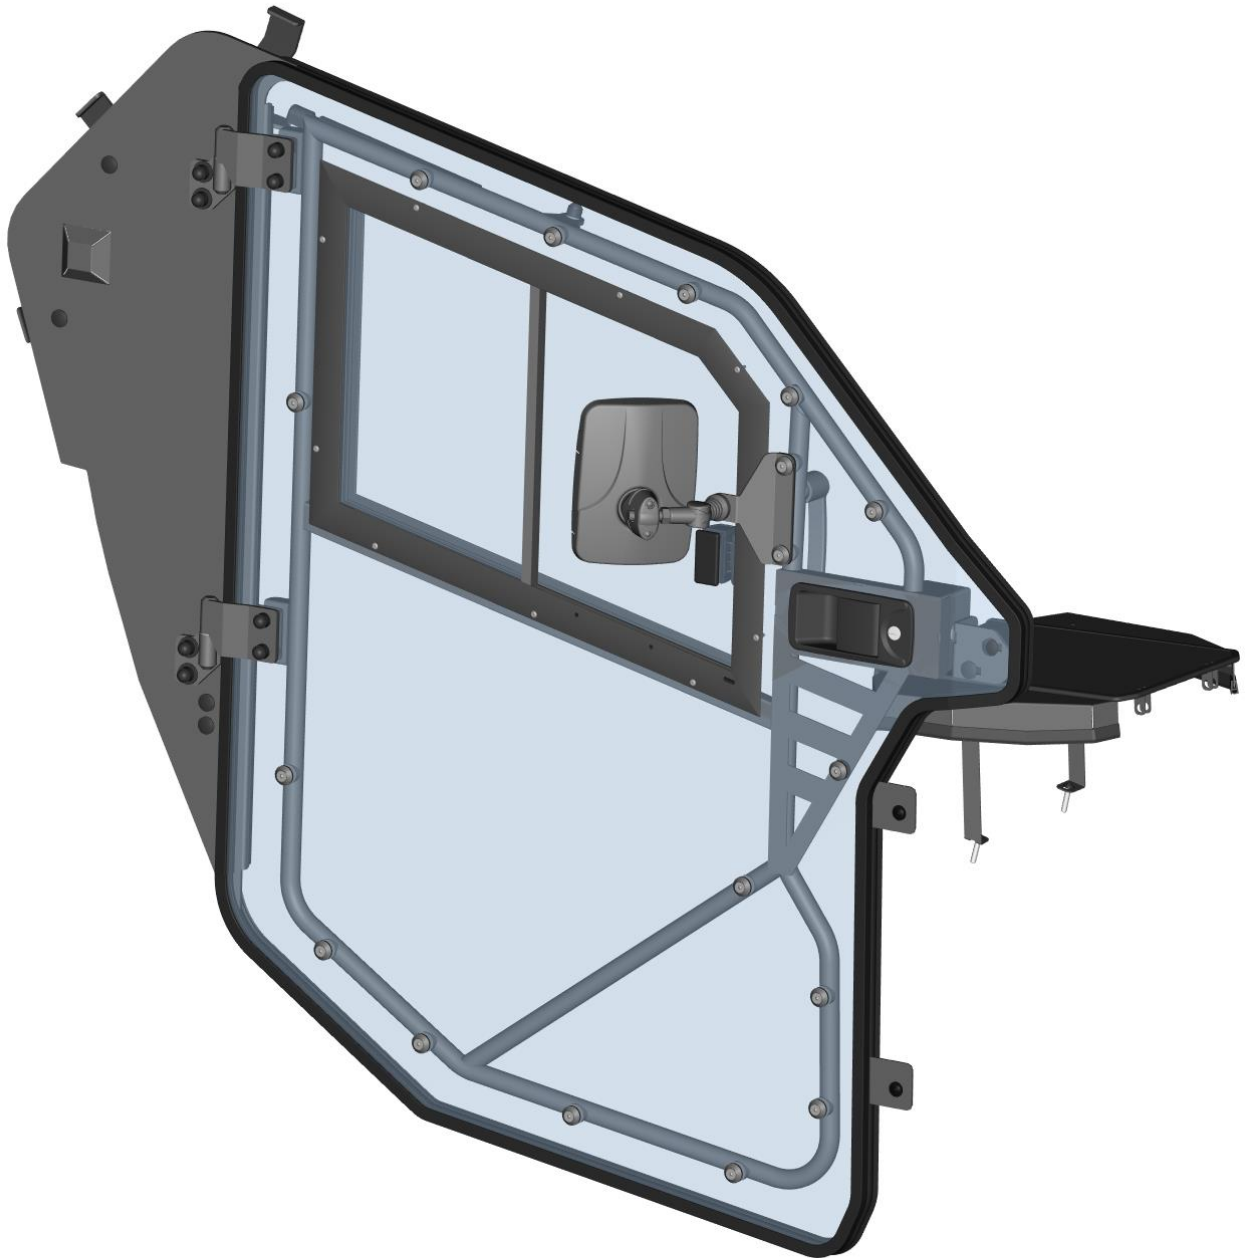

RIGHT DOOR

18