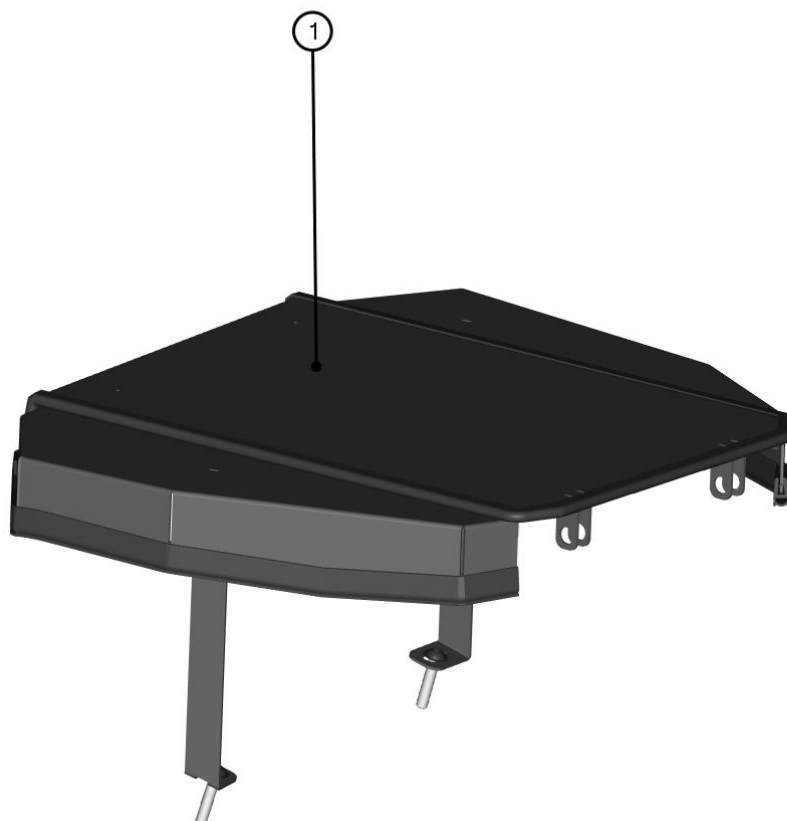

Price

GLOVE BOX COVER

23

ID	Catalog no.	Description	Qty	Price
1	64S07U03-04M004	GLOVE BOX ASSEMBLY	1	

ELECTROINSTALLATION

Position	Catalog no.	Description	Qty	Price
1	004322	WIPER/WASHER SWITCH	1	
2	000885	WASHER TANK	1	
3	009642	FRONT WIPER + WASHER ELECTRICAL HARNESS	1	
4	006263	WATER PUMP HARNESS	1	
5	008574	POWER SUPPLY ELECTRICAL HARNESS	1	
6	008573	HEATER ELECTRICAL HARNESS	1	
7	004307	HEATER BODY	1	
8	002863	AIR VENT SMALL	2	
9	00-109U-M006	SIDE MIRRORS KIT	1	
10	002739	AIR VENT LARGE	2	
11	002702	VENTILATOR SWITCH	1	
12	002391	HEATER SWITCH	1	
13	002471	WATER PUMP	1	
14	002386	EL. VALVE	1	