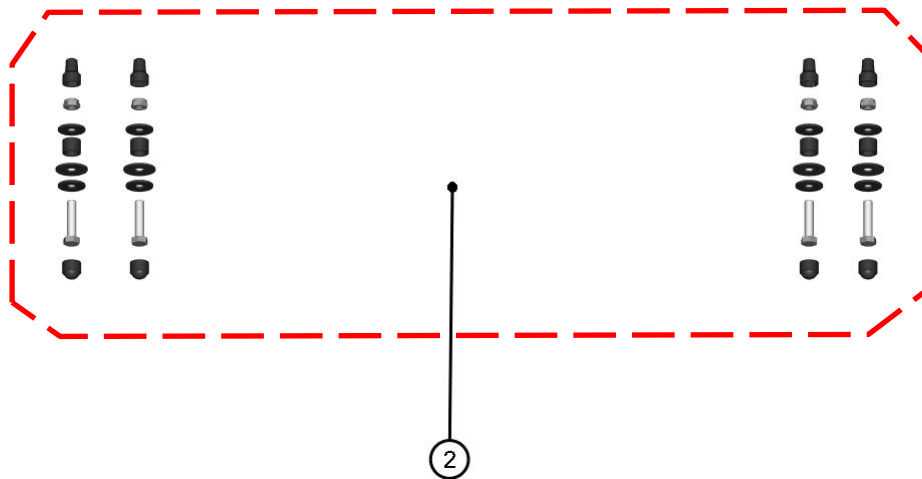

SPARE - PARTS CATALOG

CF MOTO

ZFORCE 950 Sport/Trail (2023)

CAB PREVIEW

2

ALL PANELS

3

ID	Catalog no.	Description	Qty
1	64S07U03S10	FRONT PANEL	1
2	64S07U03S20	REAR PANEL	1
3	64S07U03S30	ROOF PANEL	1
4	64S07U03S40	LEFT DOOR	1
5	64S07U03S50	RIGHT DOOR	1
-	-----	ELECTROINSTALLATION	1

Page
5
10
12
14
19
24

Price

FRONT PANEL

4

FRONT PANEL ASSEMBLIES

ID	Description	Page	Qty
1	FRONT UPPER LEDGE	6	1
2	FRONT GLASS ASSEMBLY	7	1
3	FRONT BOTTOM LEDGE	8	1

FRONT UPPER LEDGE

6