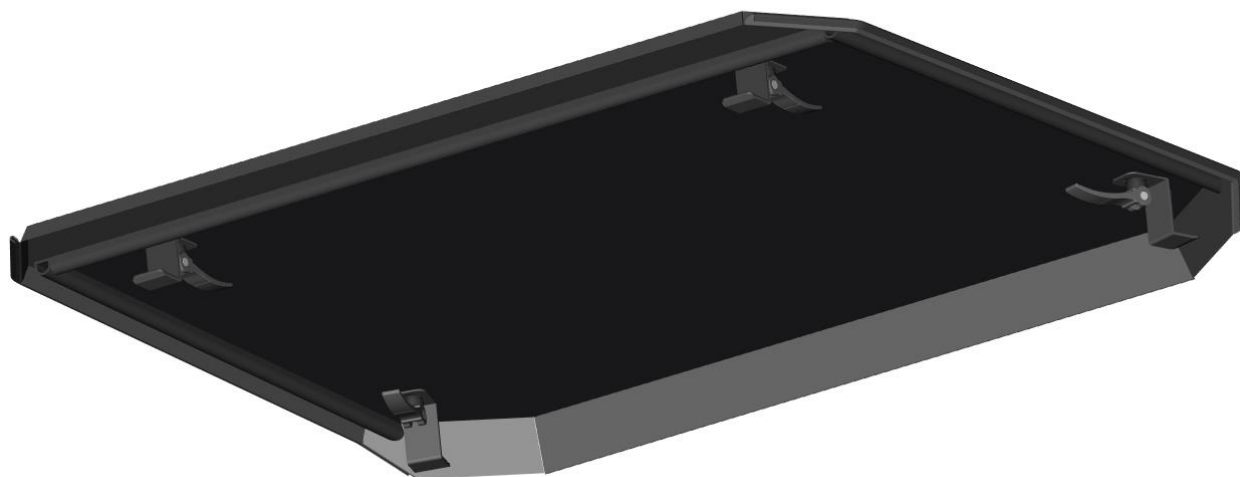

ROOF PANEL

11