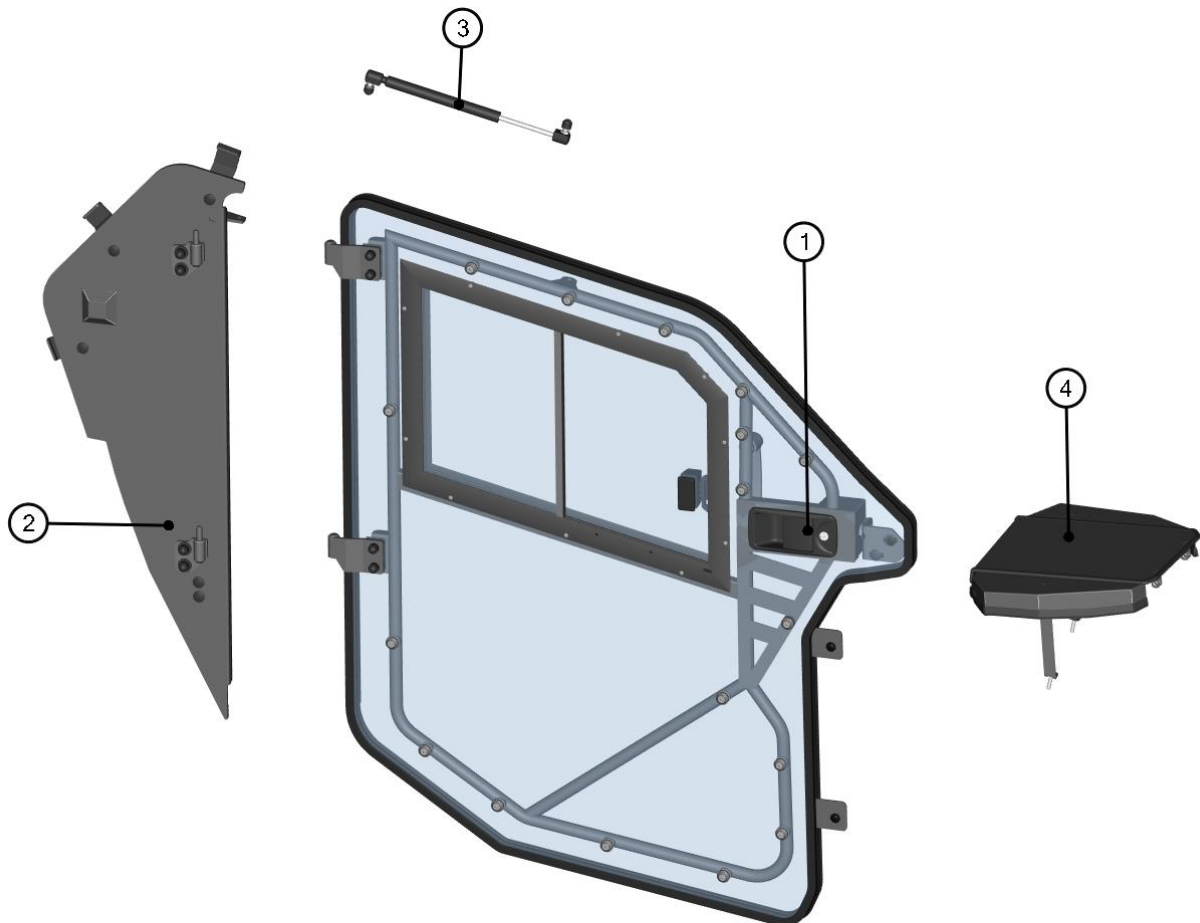

RIGHT DOOR ASSEMBLIES

ID	Description	Page	Qty
1	RIGHT DOOR ASSEMBLY	20	1
2	RIGHT DOOR BASE ASSEMBLY	21	1
3	DOOR GAS SPRING	22	1
4	GLOVE BOX COVER	23	1