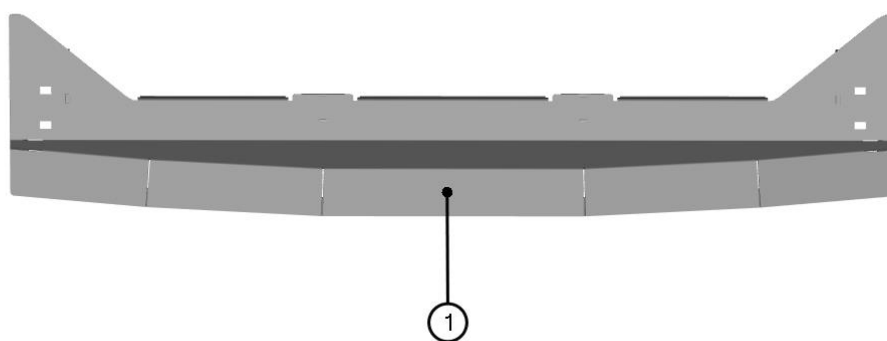

FRONT BOTTOM LEDGE

8

ID	Catalog no.	Description	Qty	Price
1	64S07U03-10M008	FRONT BOTTOM LEDGE ASSEMBLY	1	
2	64S07U03-10PKM003	FRONT BOTTOM LEDGE KIT	1