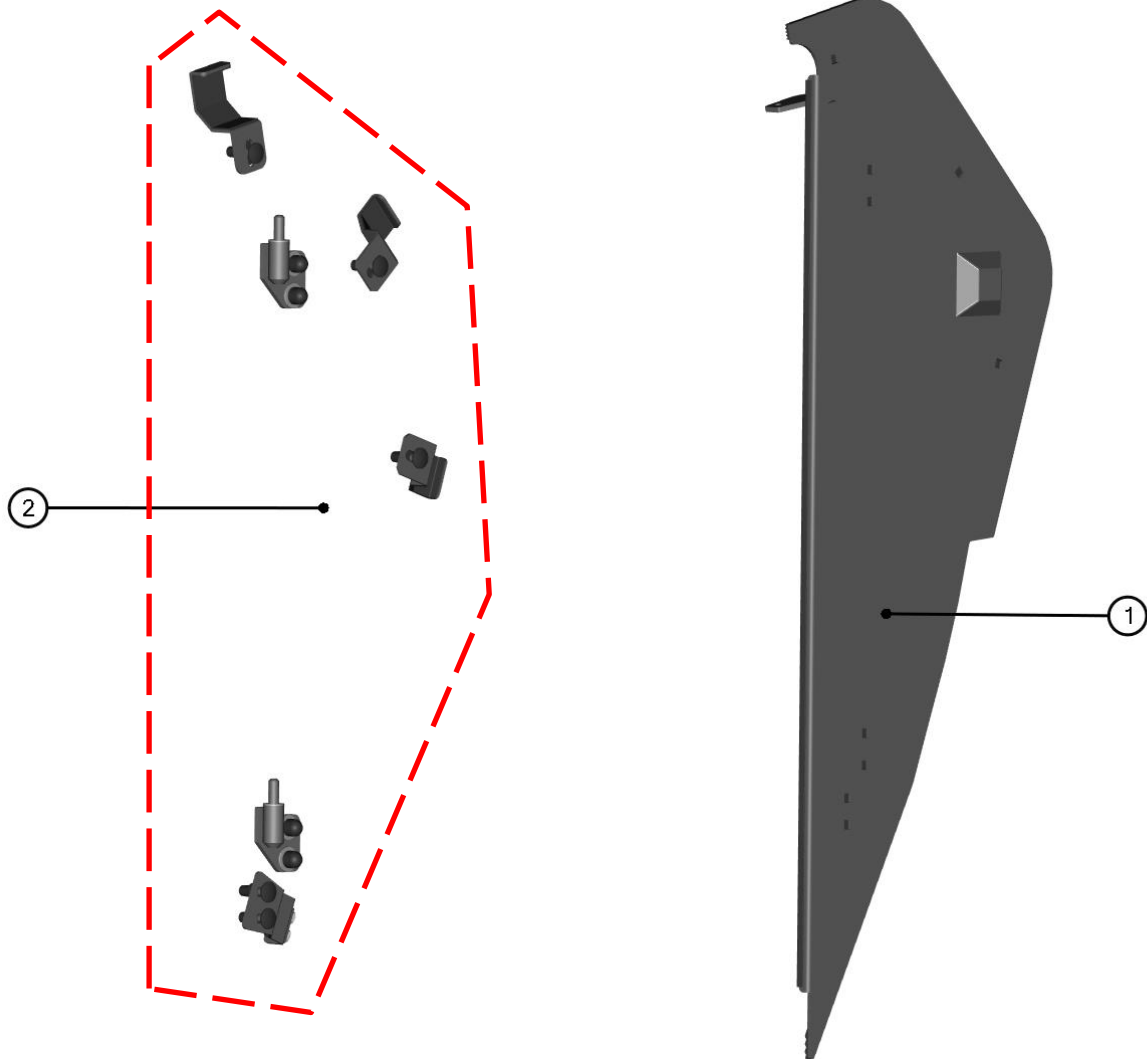

LEFT DOOR BASE ASSEMBLIES

16

ID	Catalog no.	Description	Qty	Price
1	64S07U03-40M002	LEFT DOOR BASE ASSEMBLY	1	
2	64S07U03-40PKM003	LEFT DOOR BASE HARDWARE KIT	1