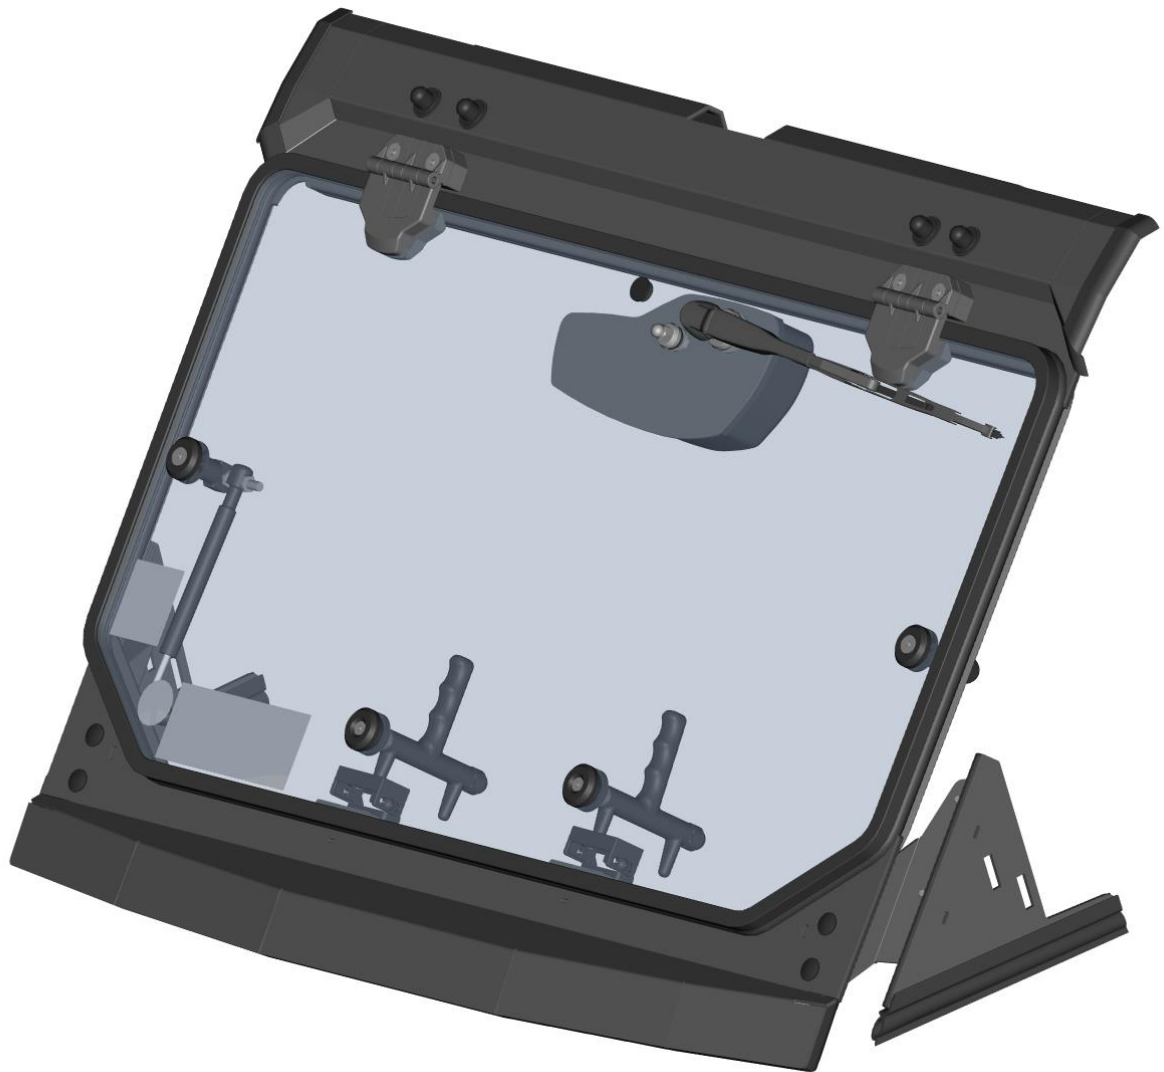

SPARE - PARTS CATALOG

CF MOTO

ZFORCE 950 Sport/Trail (2023)

CAB PREVIEW

2

ALL PANELS

3

ID	Catalog no.	Description	Qty
1	64S07U03S10	FRONT PANEL	1
2	64S07U03S20	REAR PANEL	1
3	64S07U03S30	ROOF PANEL	1
4	64S07U03S40	LEFT DOOR	1
5	64S07U03S50	RIGHT DOOR	1
-	-----	ELECTROINSTALLATION	1

Page
5
10
12
14
19
24

Price

FRONT PANEL

4

FRONT PANEL ASSEMBLIES

ID	Description	Page	Qty
1	FRONT UPPER LEDGE	6	1
2	FRONT GLASS ASSEMBLY	7	1
3	FRONT BOTTOM LEDGE	8	1

FRONT UPPER LEDGE

6