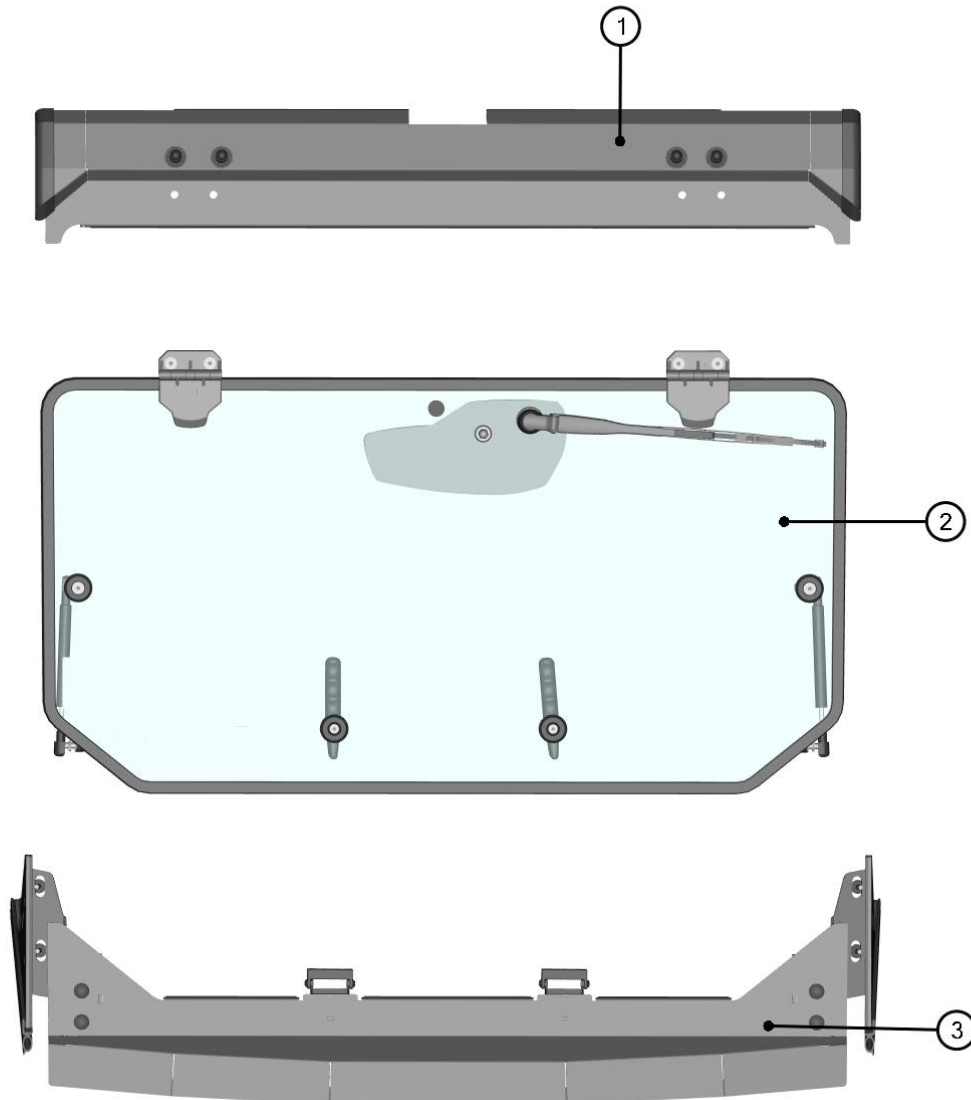

SPARE - PARTS CATALOG

CF MOTO

ZFORCE 950 Sport/Trail (2023)

CAB PREVIEW

2

ALL PANELS

3

ID	Catalog no.	Description	Qty
1	64S07U03S10	FRONT PANEL	1
2	64S07U03S20	REAR PANEL	1
3	64S07U03S30	ROOF PANEL	1
4	64S07U03S40	LEFT DOOR	1
5	64S07U03S50	RIGHT DOOR	1
-	-----	ELECTROINSTALLATION	1

Page
5
10
12
14
19
24

Price

FRONT PANEL

4

FRONT PANEL ASSEMBLIES

ID	Description	Page	Qty
1	FRONT UPPER LEDGE	6	1
2	FRONT GLASS ASSEMBLY	7	1
3	FRONT BOTTOM LEDGE	8	1

FRONT UPPER LEDGE

6