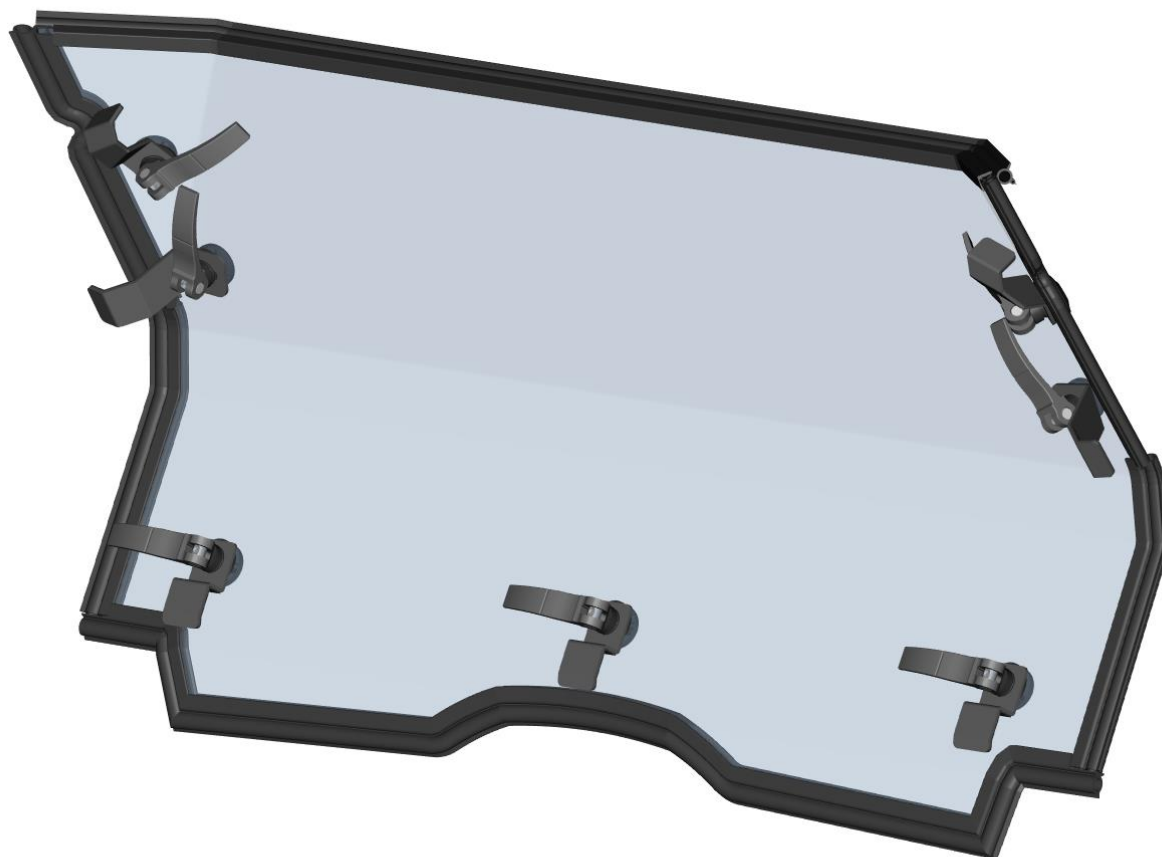

REAR PANEL

9