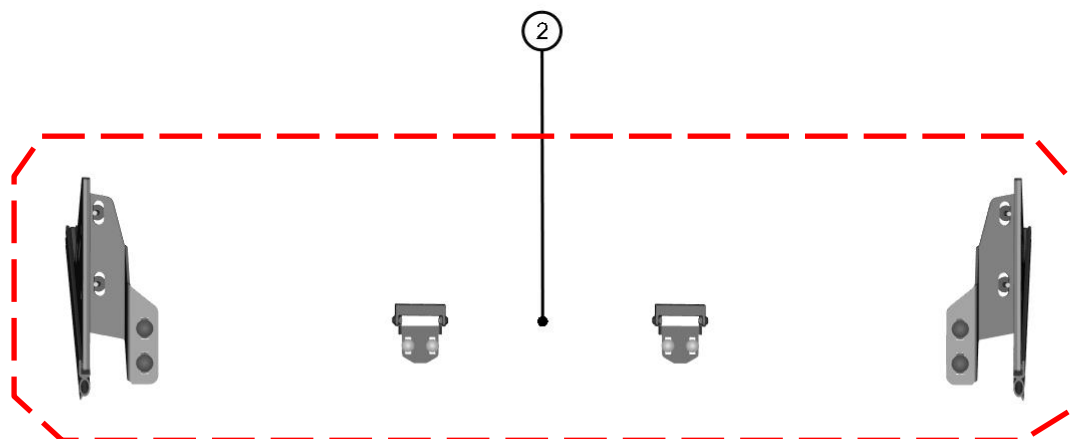

FRONT BOTTOM LEDGE

8

ID	Catalog no.	Description	Qty	Price
1	64S07U03-10M008	FRONT BOTTOM LEDGE ASSEMBLY	1	
2	64S07U03-10PKM003	FRONT BOTTOM LEDGE KIT	1