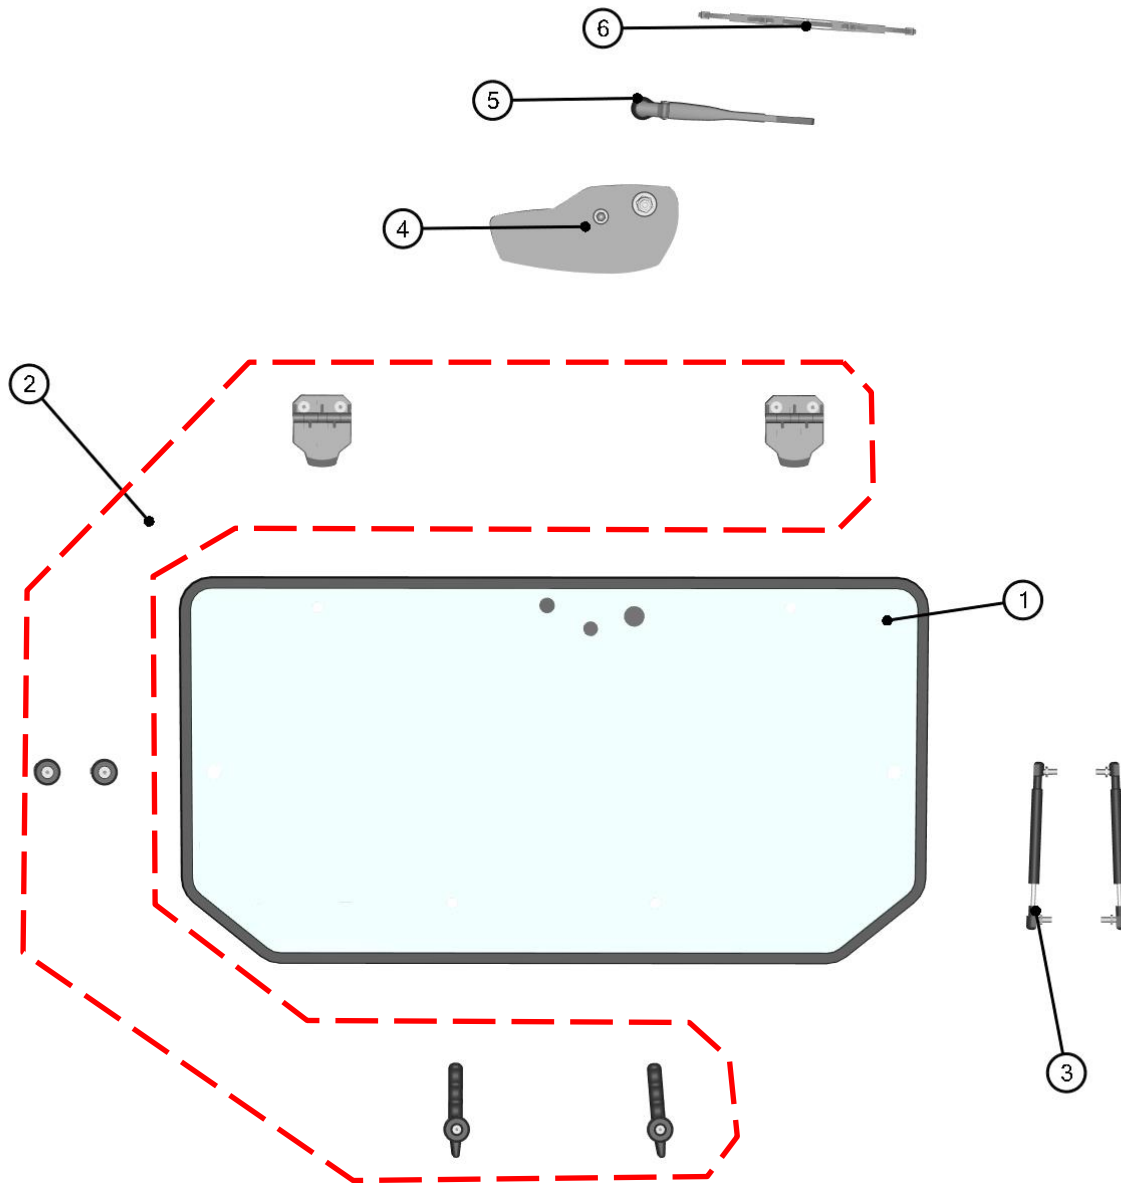

FRONT WINDOW ASSEMBLIES

7

ID	Catalog no.	Description	Qty	Price
1	64S07U03-10M001	FRONT GLASS WITH SEALING	1	
2	64S07U03-10PKM002	FRONT GLASS KIT	1	
3	008761	FRONT PANEL GAS SPRING	2	
4	00-10M028	WIPER MOTOR	1	
5	010291	WIPER ARM	1	
6	002544	WIPER BLADE	1