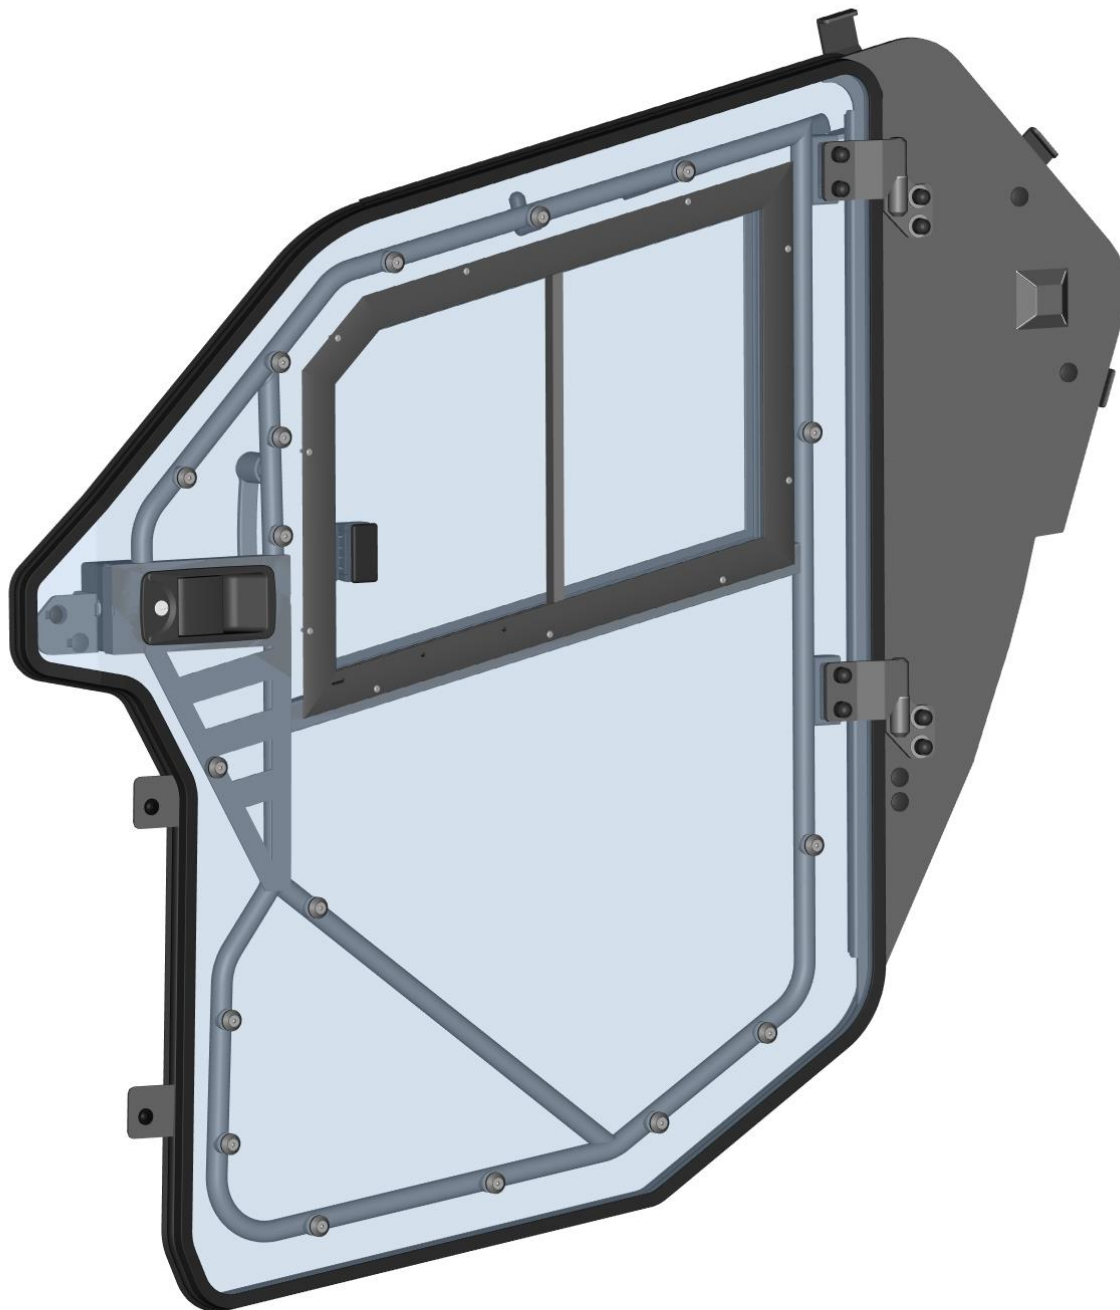

FRONT BOTTOM LEDGE

8

ID	Catalog no.	Description	Qty	Price
1	64S07U03-10M008	FRONT BOTTOM LEDGE ASSEMBLY	1	
2	64S07U03-10PKM003	FRONT BOTTOM LEDGE KIT	1	

REAR PANEL

9

REAR PANEL ASSEMBLIES

10

ID	Catalog no.	Description	Qty	Price
1	64S07U03-20M001	REAR POLYCARBONATE WITH SEALING	1	
2	64S07U03-20PKM001	REAR PANEL HOLDERS KIT	1	

ROOF PANEL

11

ROOF PANEL ASSEMBLIES

ID	Catalog no.	Description	Qty	Price
1	64S07U03-30M001	ROOF ASSEMBLY	1	
2	64S07U03-30PKM001	ROOF PANEL HOLDERS KIT	1	

LEFT DOOR

13

LEFT DOOR ASSEMBLIES

ID	Description	Page	Qty
1	LEFT DOOR ASSEMBLY	15	1
2	LEFT DOOR BASE ASSEMBLY	16	1
3	DOOR GAS SPRING	17	1