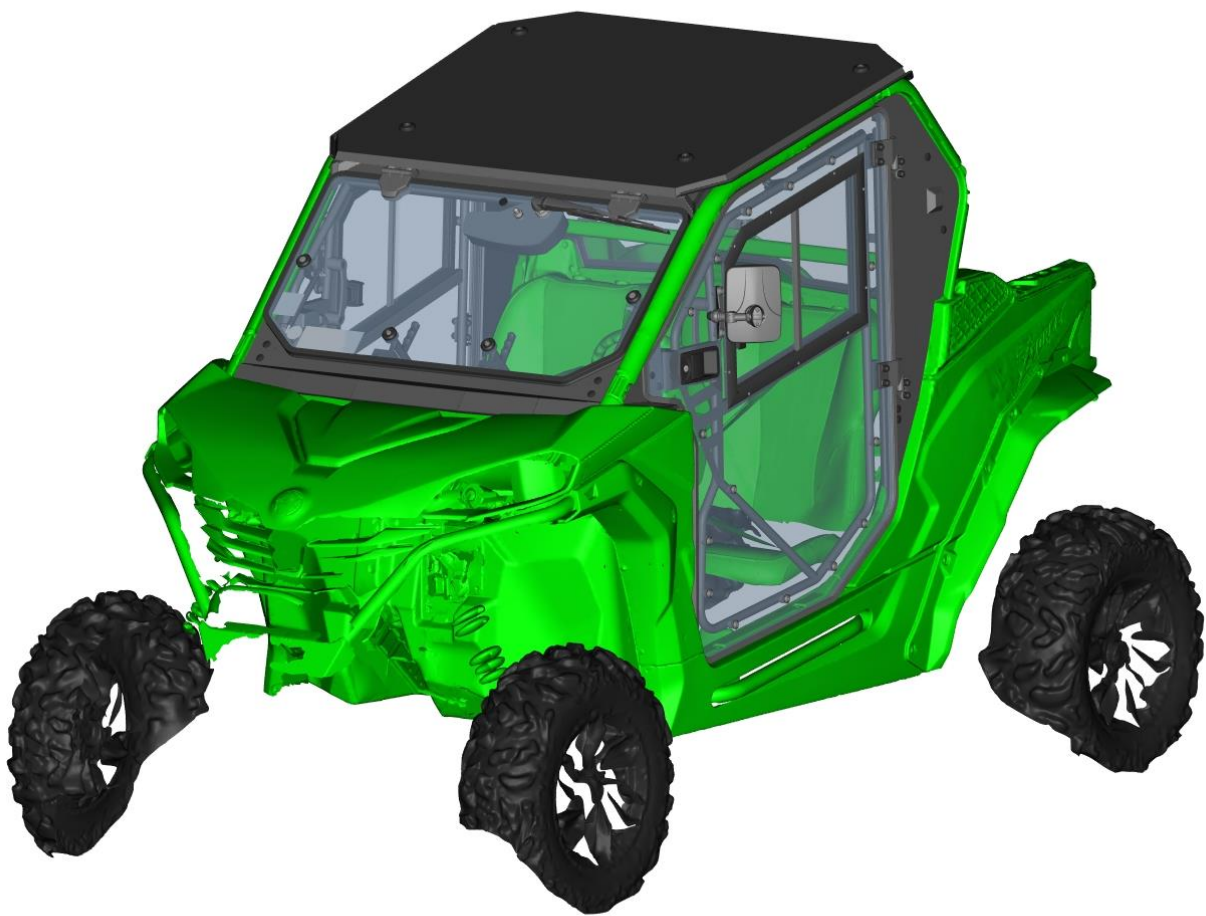

SPARE - PARTS CATALOG

CF MOTO

ZFORCE 950 Sport/Trail (2023)

CAB PREVIEW

2

ALL PANELS

3

ID	Catalog no.	Description	Qty
1	64S07U03S10	FRONT PANEL	1
2	64S07U03S20	REAR PANEL	1
3	64S07U03S30	ROOF PANEL	1
4	64S07U03S40	LEFT DOOR	1
5	64S07U03S50	RIGHT DOOR	1
-	-----	ELECTROINSTALLATION	1

Page
5
10
12
14
19
24

Price

FRONT PANEL

4

FRONT PANEL ASSEMBLIES

ID	Description	Page	Qty
1	FRONT UPPER LEDGE	6	1
2	FRONT GLASS ASSEMBLY	7	1
3	FRONT BOTTOM LEDGE	8	1

FRONT UPPER LEDGE

6