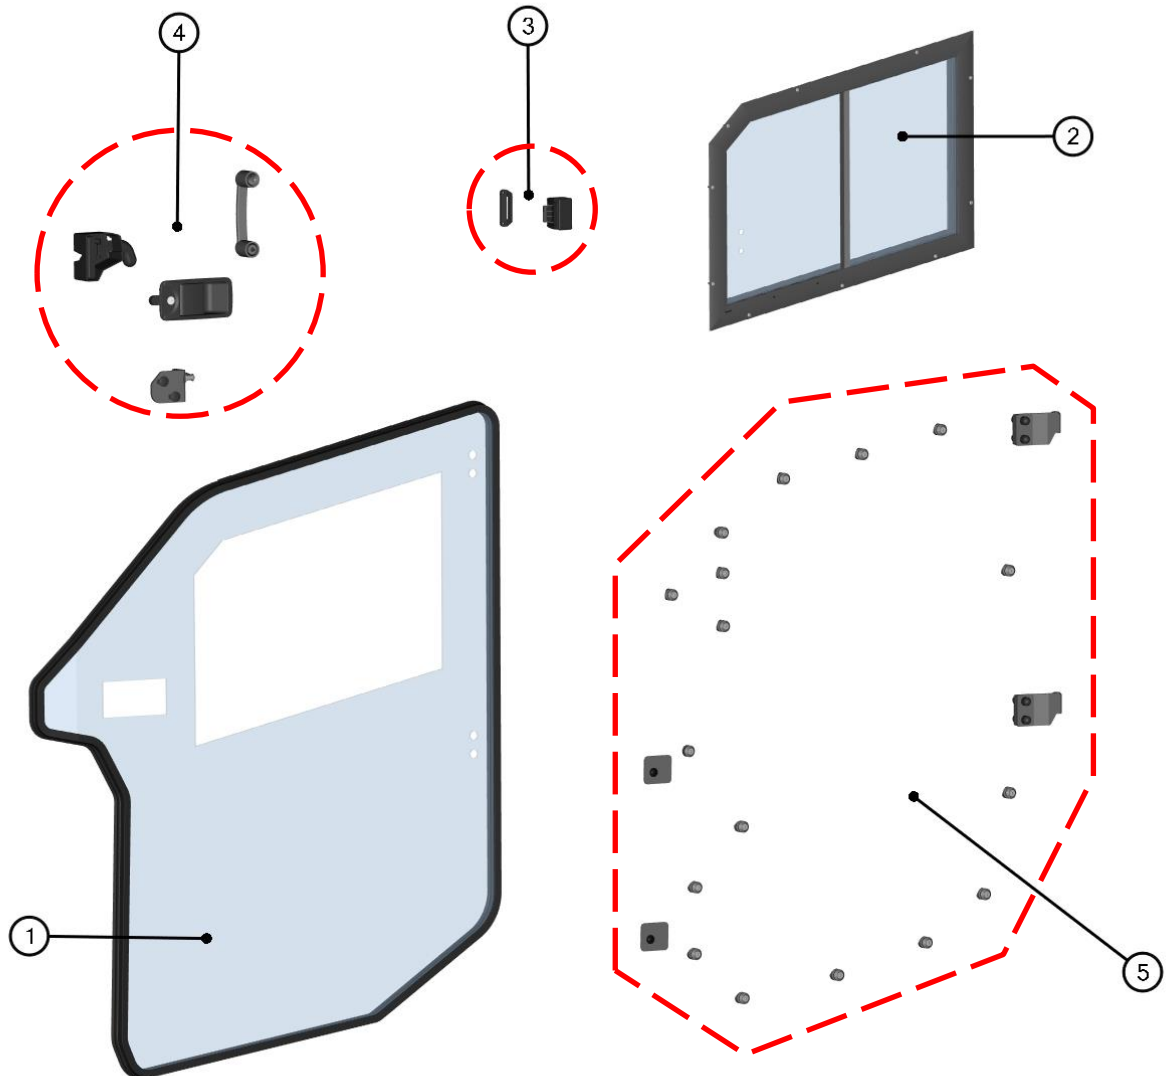

LEFT DOOR ASSEMBLY

15

ID	Catalog no.	Description	Qty	Price
1	64S07U03-40M001	LEFT DOOR POLY WITH SEALING	1	
2	64S07U03-40M013	LEFT DOOR WINDOW ASSEMBLY	1	
3	00-030E08	GLASS LOCK WITH STOP KIT	1	
4	64S07U03-40PKM001	LEFT DOOR LOCK WITH STOP KIT	1	
5	64S07U03-40PKM002	LEFT DOOR HINGES WITH FIXING KIT	1