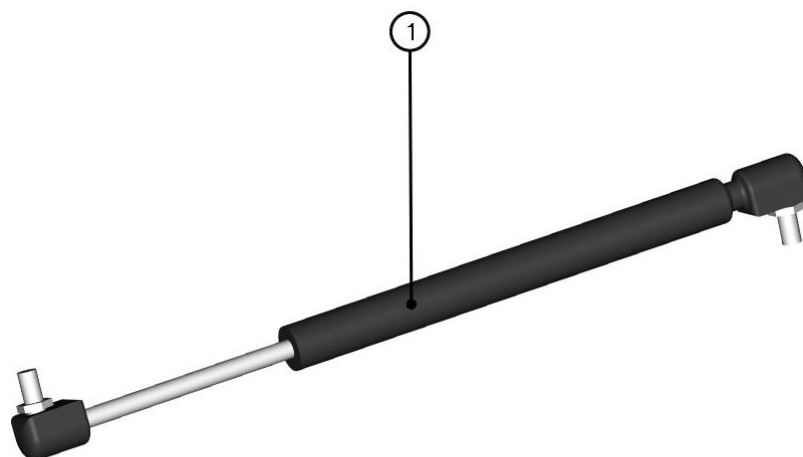

LEFT DOOR BASE ASSEMBLIES

16

ID	Catalog no.	Description	Qty	Price
1	64S07U03-40M002	LEFT DOOR BASE ASSEMBLY	1	
2	64S07U03-40PKM003	LEFT DOOR BASE HARDWARE KIT	1	

DOOR GAS SPRING

17

ID	Catalog no.	Description	Qty	Price
1	000865	GAS SPRING	1	