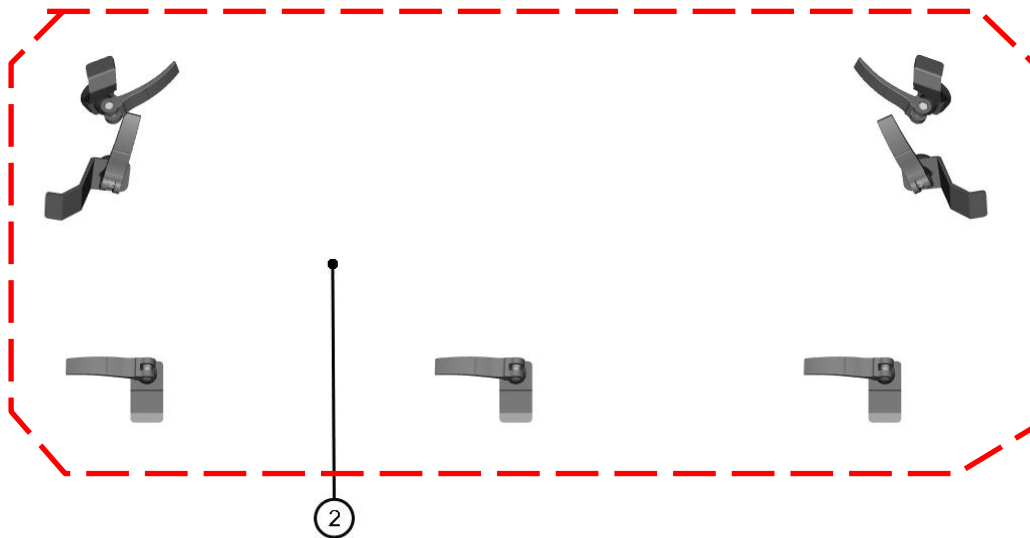

FRONT BOTTOM LEDGE

8

ID	Catalog no.	Description	Qty	Price
1	64S07U03-10M008	FRONT BOTTOM LEDGE ASSEMBLY	1	
2	64S07U03-10PKM003	FRONT BOTTOM LEDGE KIT	1	

REAR PANEL

9

REAR PANEL ASSEMBLIES

10

ID	Catalog no.	Description	Qty	Price
1	64S07U03-20M001	REAR POLYCARBONATE WITH SEALING	1	
2	64S07U03-20PKM001	REAR PANEL HOLDERS KIT	1	