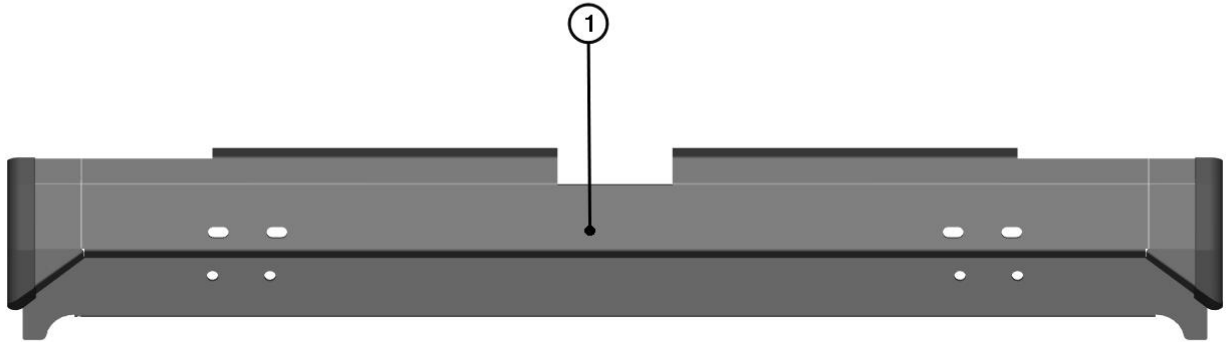

FRONT UPPER LEDGE

6

ID	Catalog no.	Description	Qty	Price
1	64S07U03-10M009	FRONT UPPER LEDGE ASSEMBLY	1	
2	64S07U03-10PKM001	FRONT UPPER LEDGE FIXING KIT	1