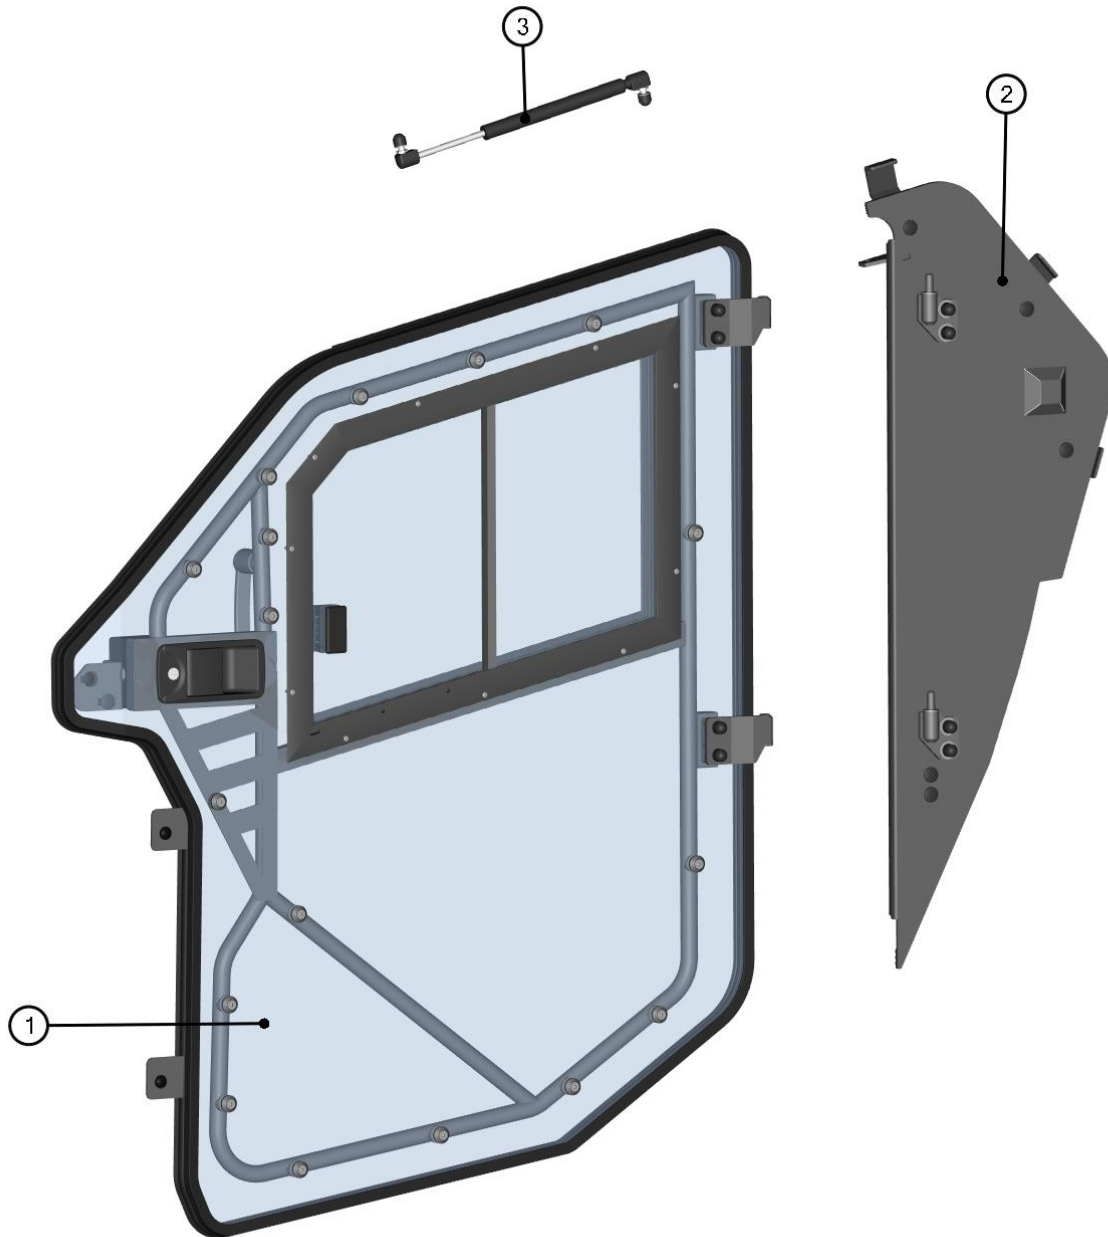

ROOF PANEL

11

ROOF PANEL ASSEMBLIES

ID	Catalog no.	Description	Qty	Price
1	64S07U03-30M001	ROOF ASSEMBLY	1	
2	64S07U03-30PKM001	ROOF PANEL HOLDERS KIT	1	

LEFT DOOR

13

LEFT DOOR ASSEMBLIES

ID	Description	Page	Qty
1	LEFT DOOR ASSEMBLY	15	1
2	LEFT DOOR BASE ASSEMBLY	16	1
3	DOOR GAS SPRING	17	1