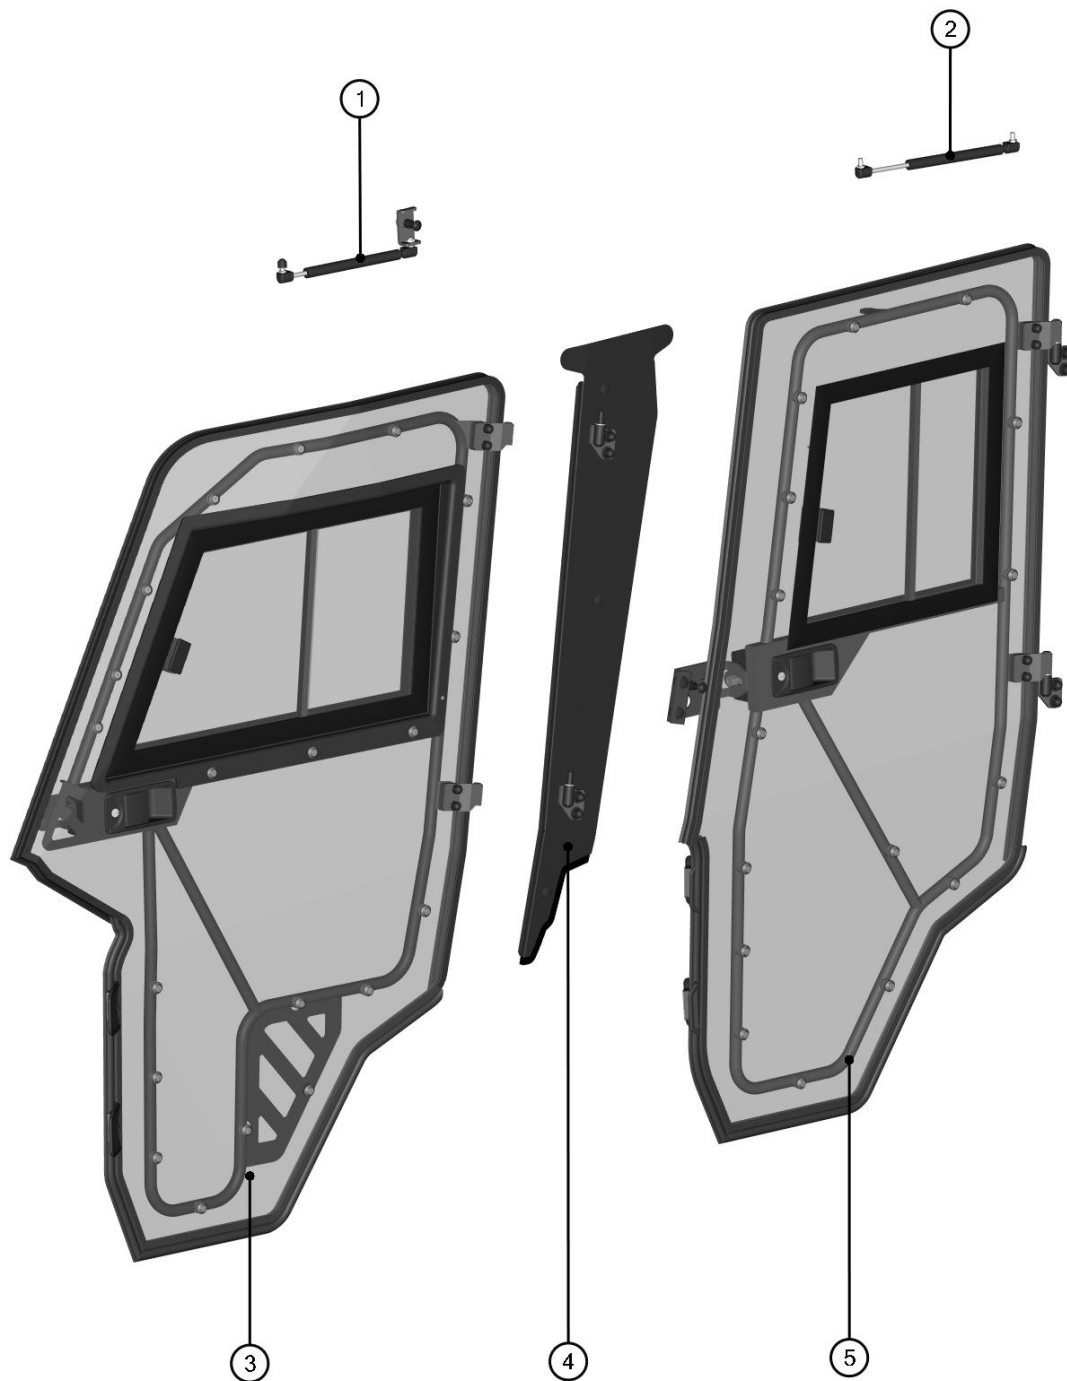

LEFT DOOR ASSEMBLIES

20

ID	Description	Page	Qty
1	FRONT DOOR GAS SPRING ASSEMBLY	21	1
2	REAR DOOR GAS SPRING	22	1
3	LEFT FRONT DOOR ASSEMBLIES	23	1
4	LEFT FRONT DOOR BASE	24	1
5	LEFT REAR DOOR ASSEMBLIES	25	1