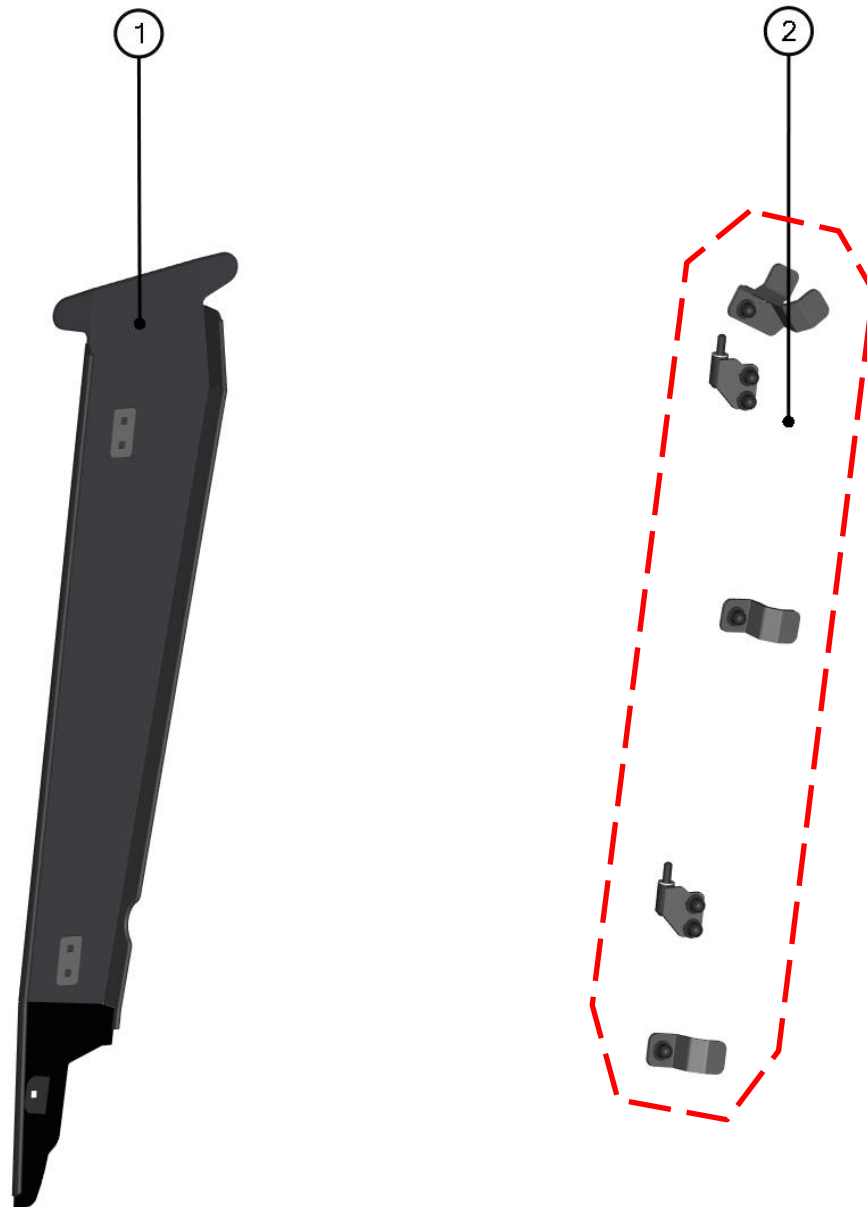

RIGHT FRONT DOOR BASE

ID	Catalog no.	Description	Qty	Price
1	50S02U08-50M004	RIGHT FRONT DOOR BASE ASSEMBLY	1	
2	50S02U08-50PKM003	RIGHT FRONT DOOR BASE HARDWARE KIT	1	

DFK Cab, s.r.o.
Za Olšávkou 391
Uherské Hradiště 686 01
Czech Republic

Tel: +420 572 520 061,3
Fax: +420 572 520 071
E-mail: dfk@dfk.cz

www.dfk.cz
<http://www.dfk.cz/podpora-utv>
password: 78a6xu6mj8G