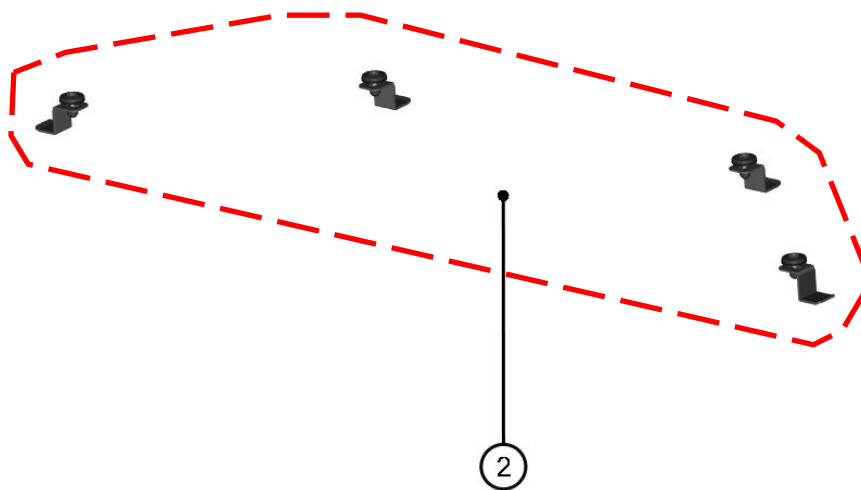

REAR ROOF PANEL

ID	Catalog no.	Description	Qty	Price
1	50S02U08-30M002	REAR ROOF ASSEMBLY	1	
2	50S02U08-30M004	REAR ROOF HARDWARE KIT	4	

DFK Cab, s.r.o.
Za Olšávkou 391
Uherské Hradiště 686 01
Czech Republic

Tel: +420 572 520 061,3
Fax: +420 572 520 071
E-mail: dfk@dfk.cz

www.dfk.cz
<http://www.dfk.cz/podpora-utv>
password: 78a6xu6mj8G