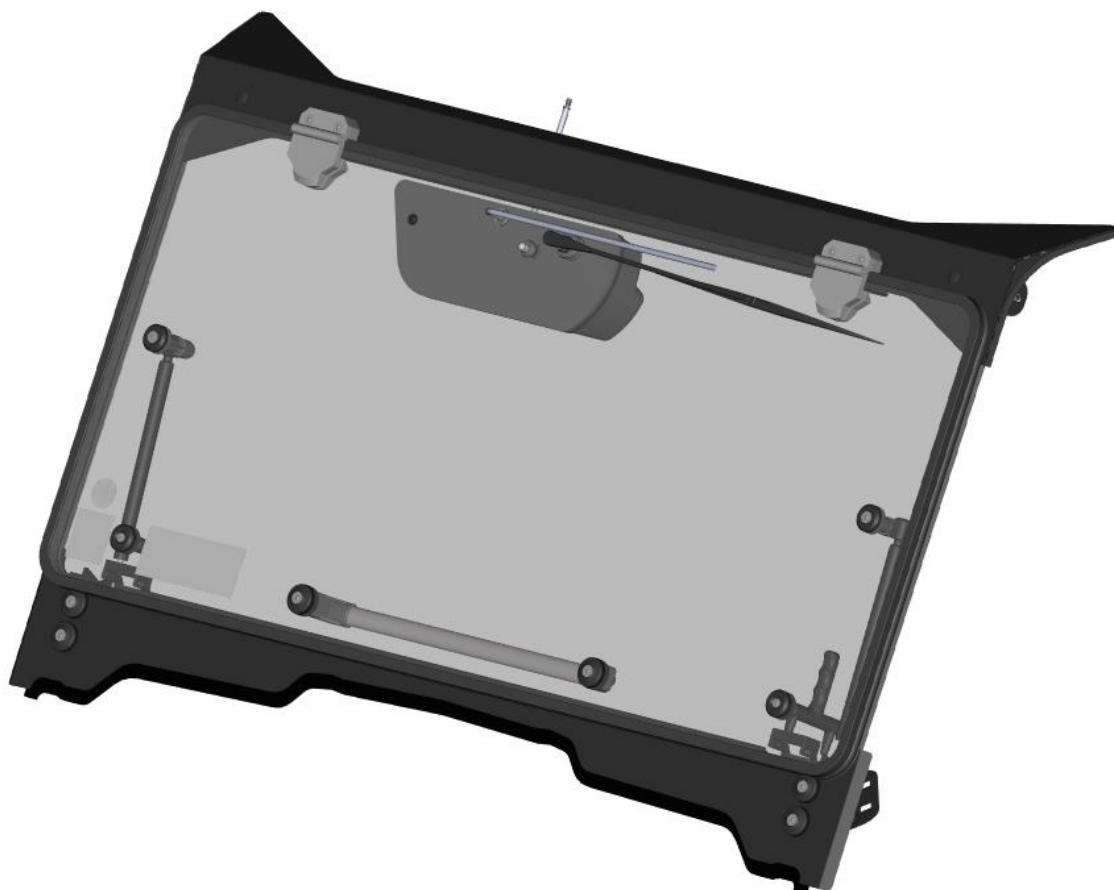

FRONT PANEL

13