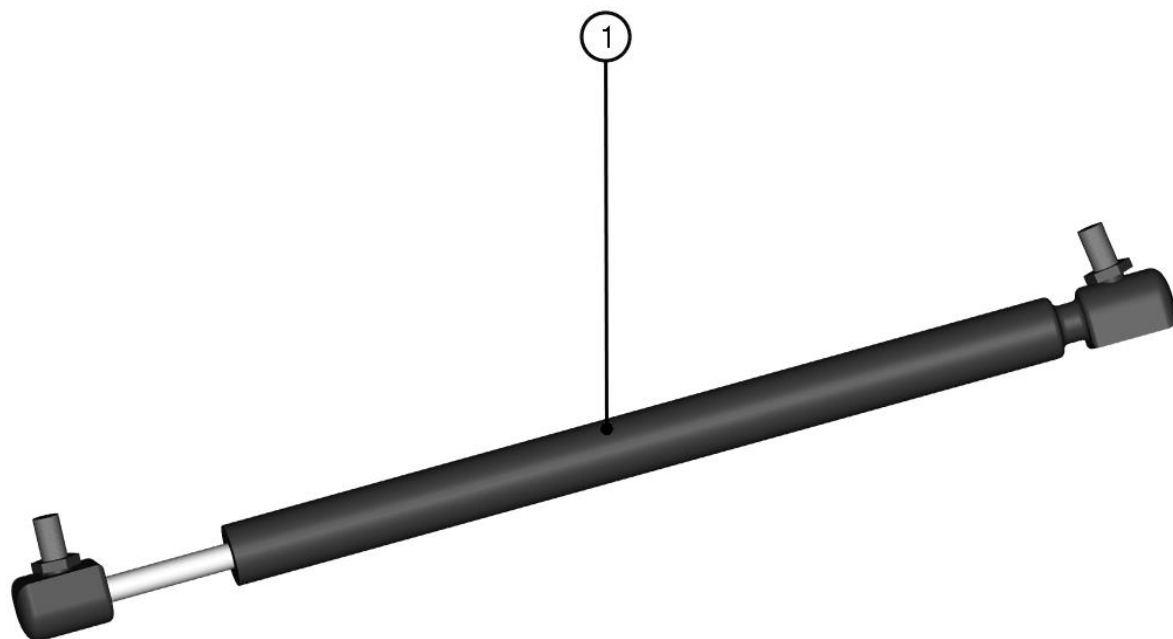

FRONT GAS SPRING

15

ID	Catalog no.	Description	Qty	Price
1	004539	FRONT GAS SPRING	1	

DFK Cab, s.r.o.
Za Olšávkou 391
Uherské Hradiště 686 01
Czech Republic

Tel: +420 572 520 061,3
Fax: +420 572 520 071
E-mail: dfk@dfk.cz

www.dfk.cz
<http://www.dfk.cz/podpora-utv>
password: 78a6xu6mj8G