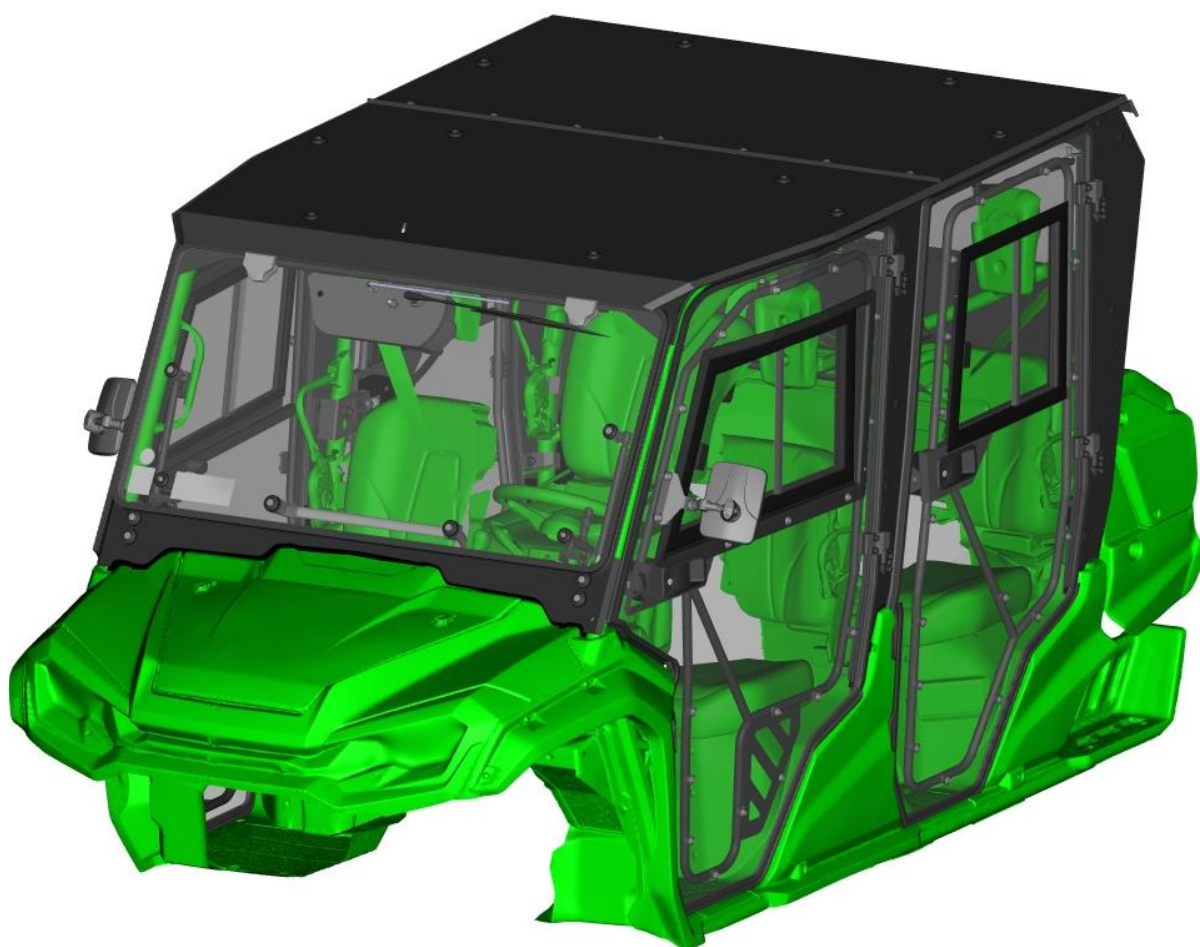

SPARE - PARTS CATALOG

HONDA
PIONEER 1000-6

CAB PREVIEW

2

ALL PANELS

3

ID	Catalog no.	Description	Qty
1	50S02U08S30	ROOF PANEL	1
2	50S02U08S20	REAR PANEL	1
3	50S02U07S10	FRONT PANEL	1
4	50S02U08S40	LEFT DOORS	1
5	50S02U08S50	RIGHT DOORS	1
-	50S02U08S00	ELECTROINSTALLATION	1