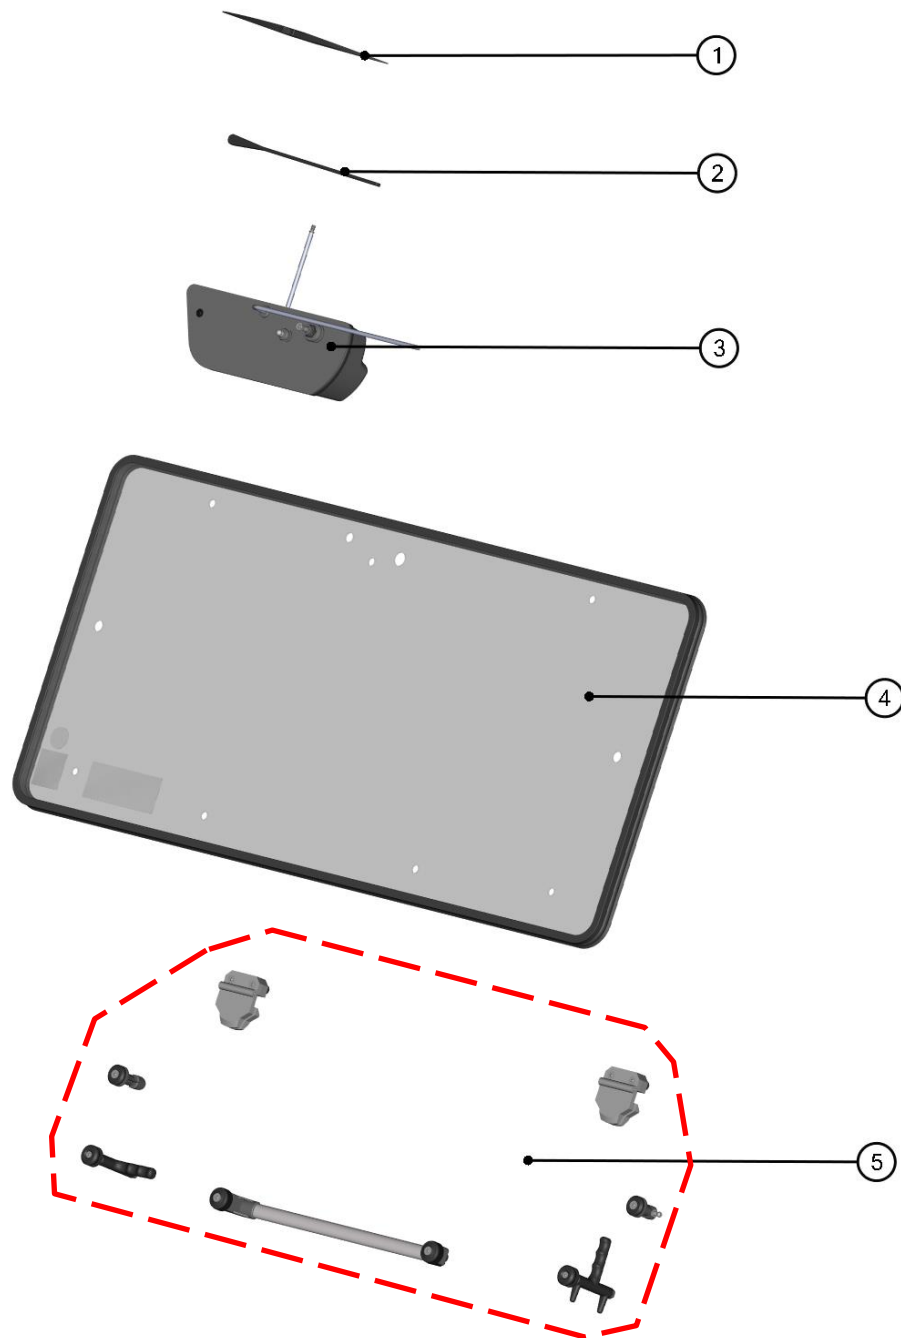

FRONT CENTER ASSEMBLIES

ID	Catalog no.	Description	Qty	Price
1	002554	WIPER BLADE	1	
2	001764	WIPER ARM	1	
3	61S05U01-10M007	WIPER MOTOR	1	
4	50S02U07-10M001	FRONT GLASS ASSEMBLY	1	
5	50S02U08-10PKM001	FRONT GLASS HARDWARE KIT	1	

DFK Cab, s.r.o.
Za Olšávkou 391
Uherské Hradiště 686 01
Czech Republic

Tel: +420 572 520 061,3
Fax: +420 572 520 071
E-mail: dfk@dfk.cz

www.dfk.cz
<http://www.dfk.cz/podpora-utv>
password: 78a6xu6mj8G