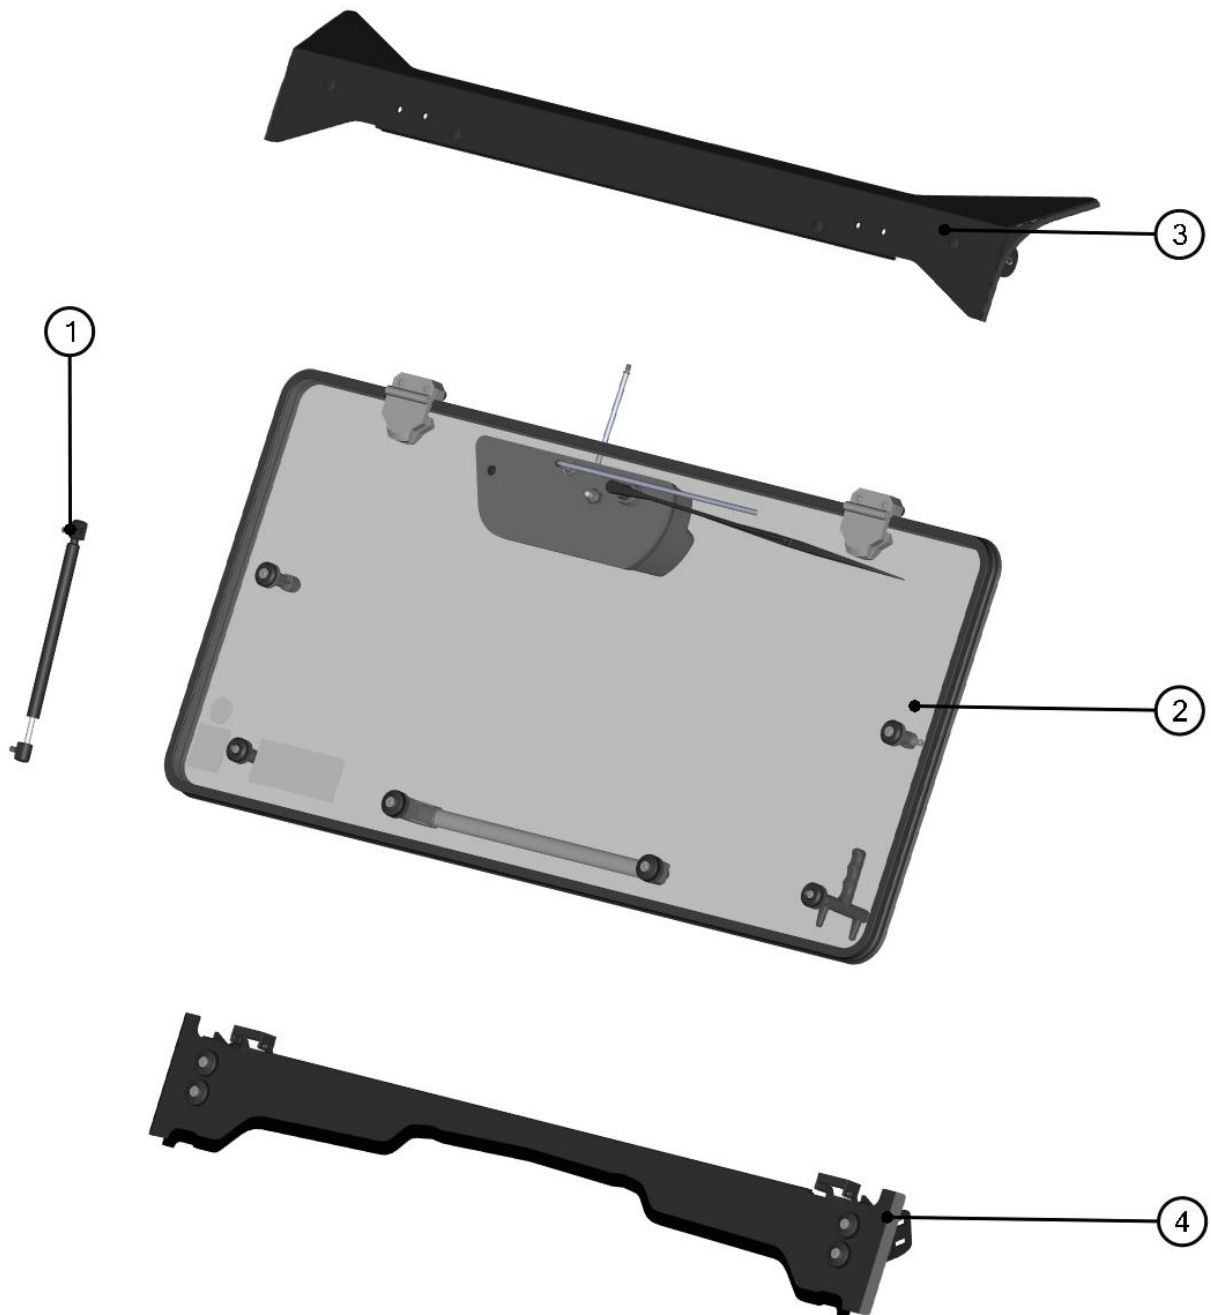

FRONT PANEL ASSEMBLIES

14

ID	Catalog no.	Description	Page	Qty	Price
1	004539	FRONT GAS SPRING	15	1	
2	50S02U07-10M006	FRONT CENTER ASSEMBLIES	16	1	
3	50S02U02-10M003	FRONT UPPER ASSEMBLY	17	1	
4	50S02U02-10M002	FRONT LOWER ASSEMBLY	18	1