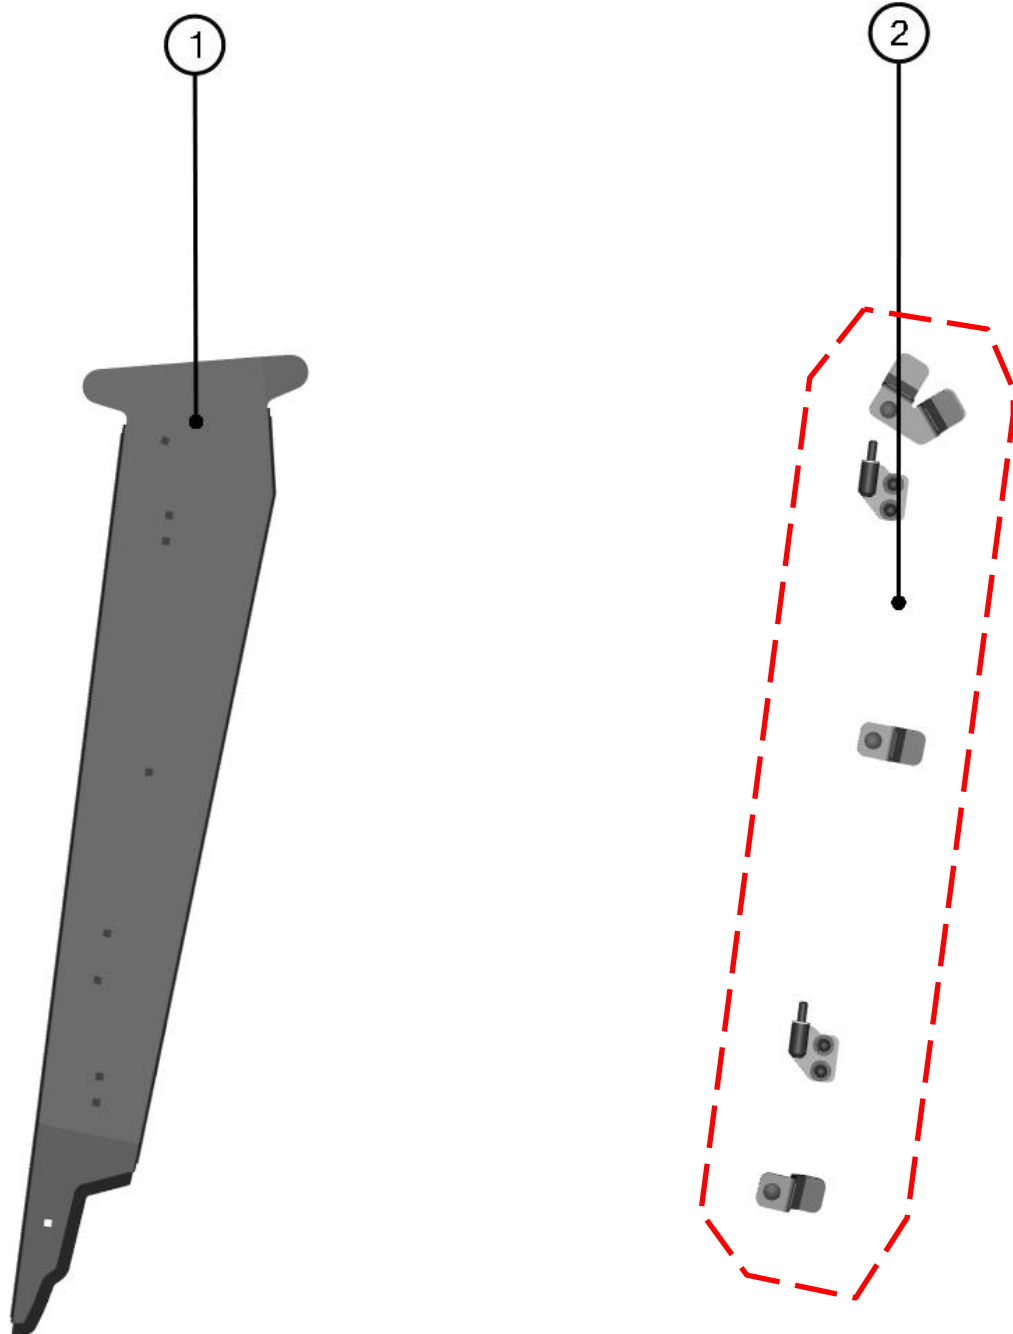

LEFT FRONT DOOR BASE

ID	Catalog no.	Description	Qty	Price
1	50S02U08-40M004	LEFT FRONT DOOR BASE ASSEMBLY	1	
2	50S02U08-40PKM003	LEFT FRONT DOOR BASE HARDWARE KIT	1	

DFK Cab, s.r.o.
Za Olšávkou 391
Uherské Hradiště 686 01
Czech Republic

Tel: +420 572 520 061,3
Fax: +420 572 520 071
E-mail: dfk@dfk.cz

www.dfk.cz
<http://www.dfk.cz/podpora-utv>
password: 78a6xu6mj8G