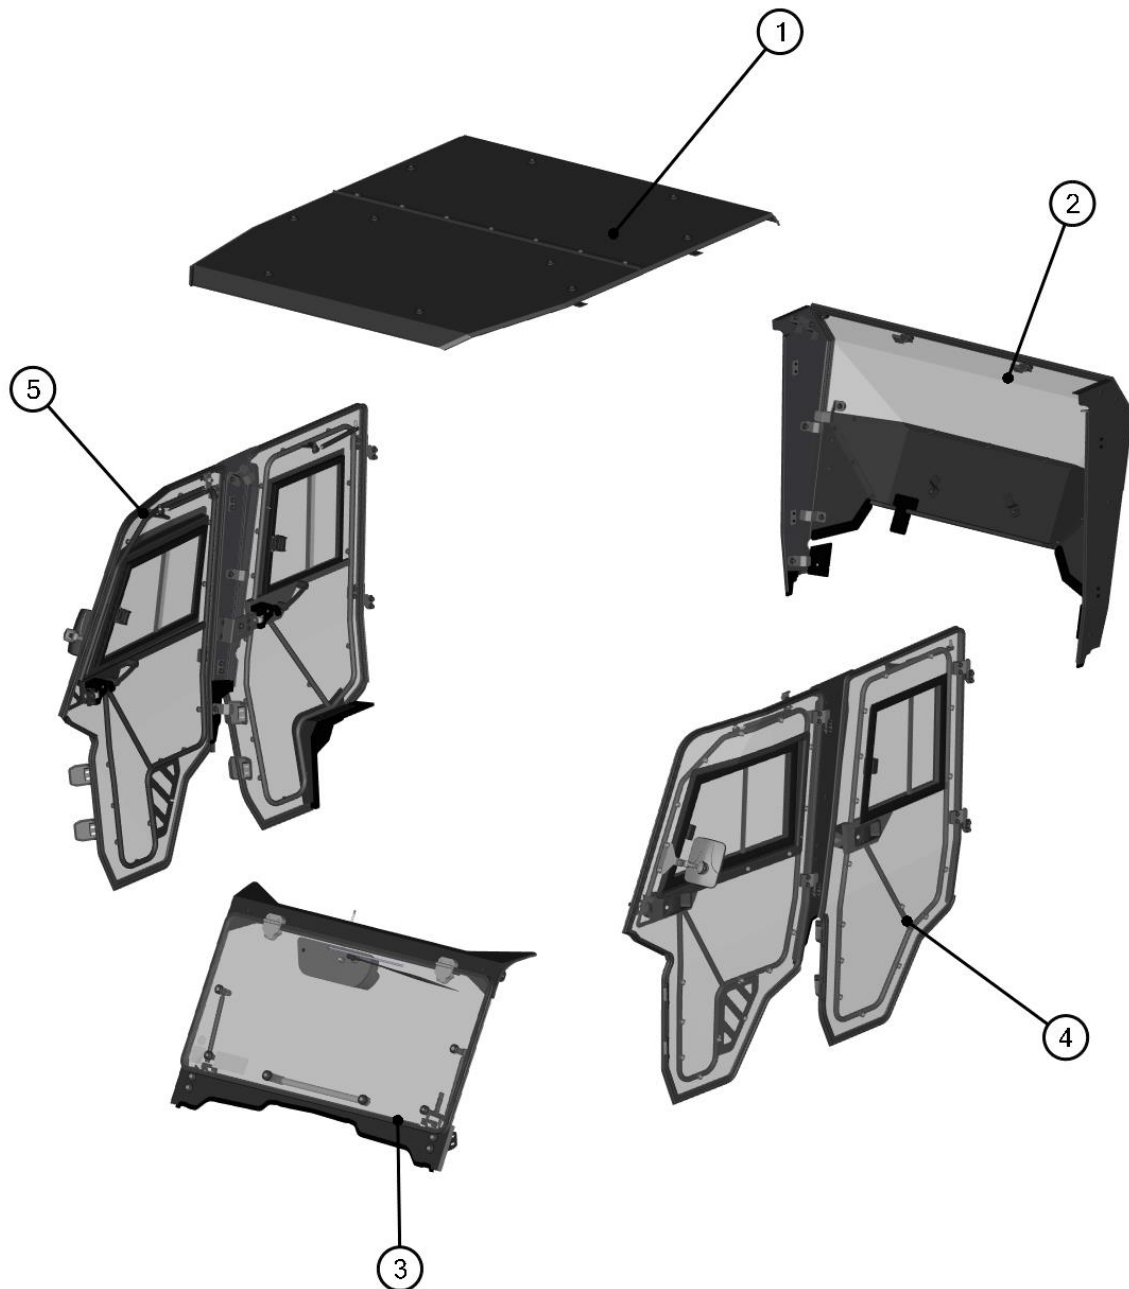

SPARE - PARTS CATALOG

HONDA
PIONEER 1000-6

CAB PREVIEW

2

ALL PANELS

3

ID	Catalog no.	Description	Qty
1	50S02U08S30	ROOF PANEL	1
2	50S02U08S20	REAR PANEL	1
3	50S02U07S10	FRONT PANEL	1
4	50S02U08S40	LEFT DOORS	1
5	50S02U08S50	RIGHT DOORS	1
-	50S02U08S00	ELECTROINSTALLATION	1