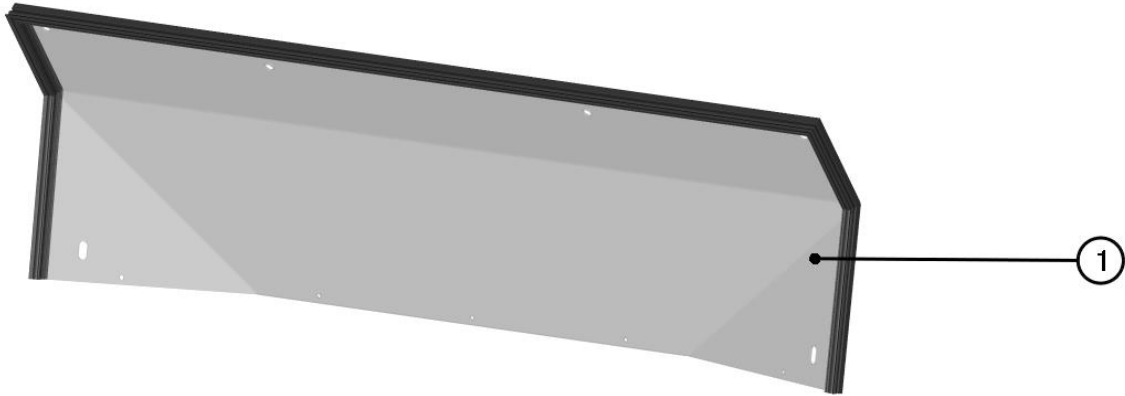

REAR PANEL ASSEMBLIES

10

ID	Catalog no.	Description	Qty
1	50S02U08-20M004	REAR POLY WITH SEALING	1
2	50S02U08-20M005	REAR BOTTOM LEDGE	1

Price