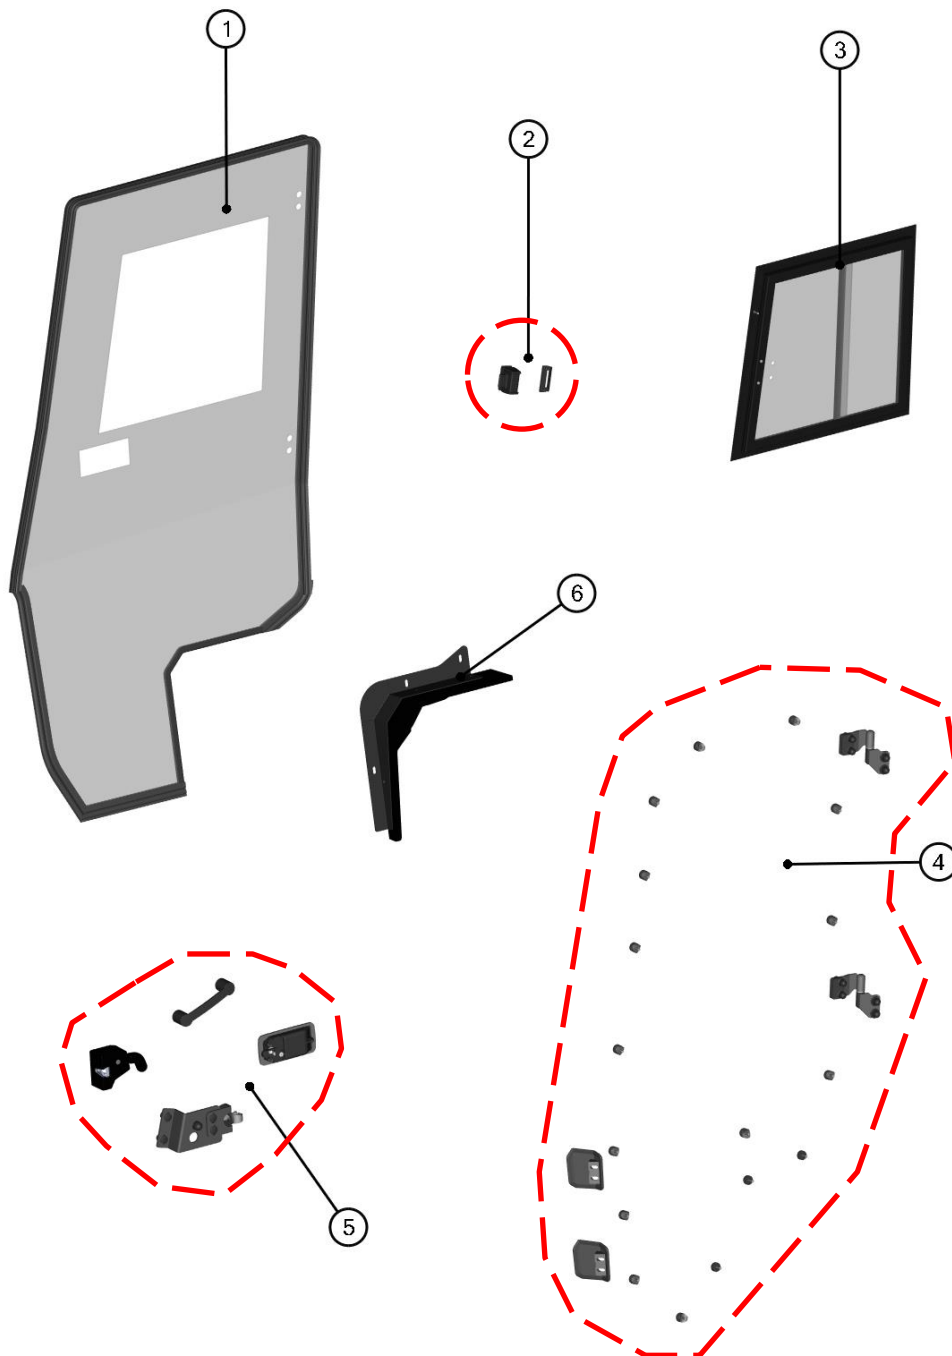

LEFT REAR DOOR ASSEMBLIES

32

ID	Catalog no.	Description	Qty	Price
1	50S02U08-50M006	REAR RIGHTT POLY WITH SEALING	1	
2	00-030E08	GLASS LOCK WITH STOP KIT	1	
3	50S02U08-50M007	REAR RIGHT WINDOW ASSEMBLY	1	
4	50S02U08-50PKM004	REAR RIGHT DOOR HINGES WITH FIXING KIT	1	
5	50S02U08-50PKM005	REAR RIGHT LOCK WITH STOP KIT	1	
6	50S02U08-50M020	REAR DOOR FUEL TANK COVER ASSEMBLY	1