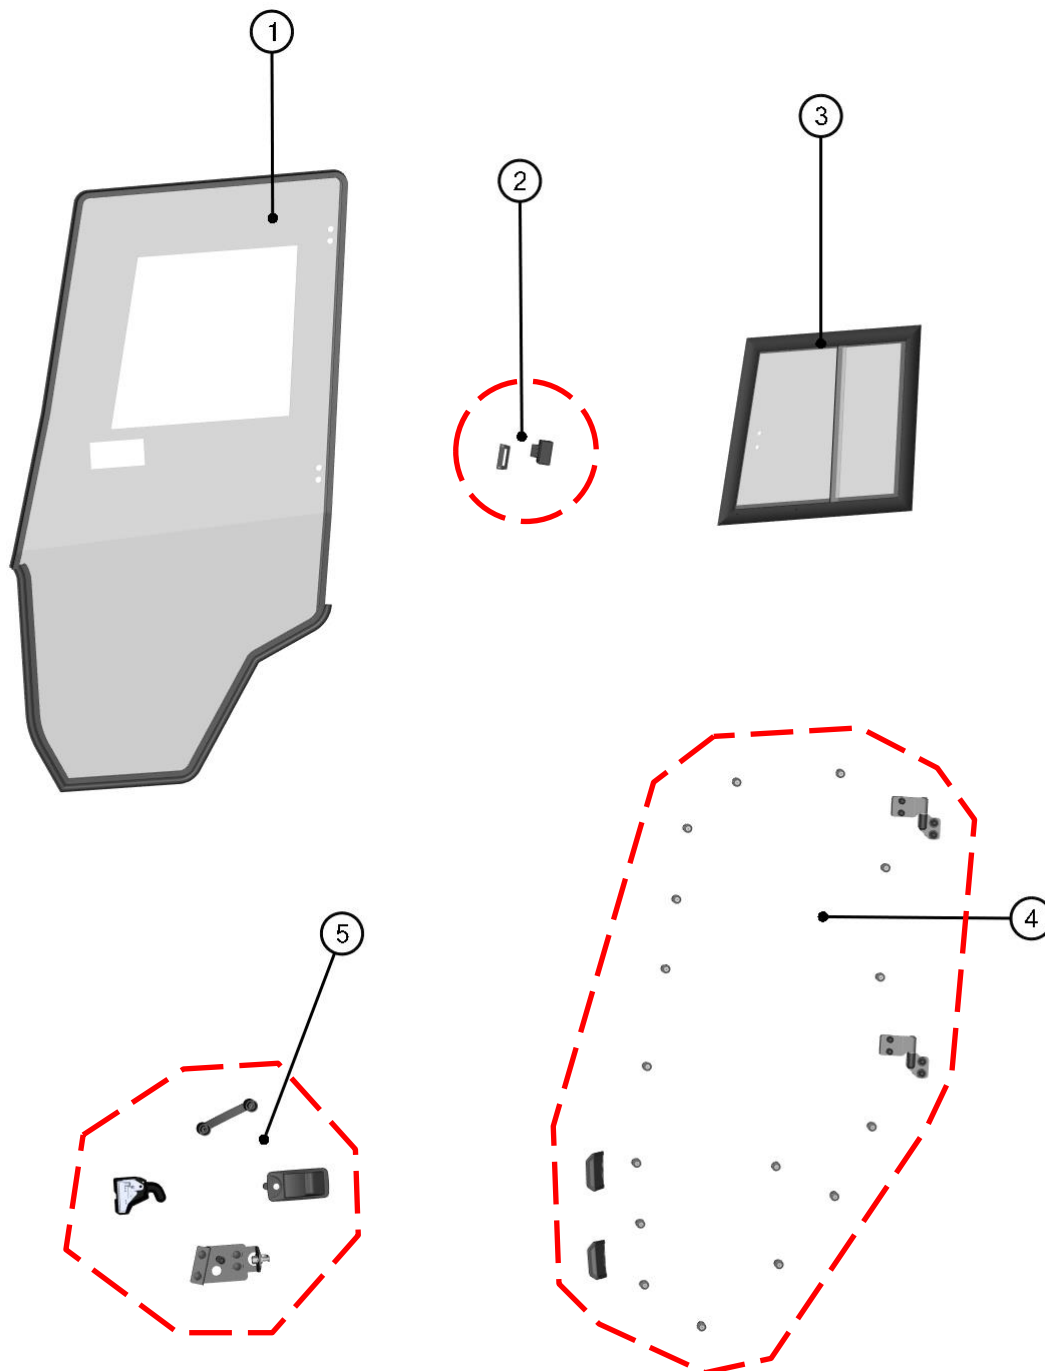

LEFT REAR DOOR ASSEMBLIES

25

ID	Catalog no.	Description	Qty	Price
1	50S02U08-40M006	REAR LEFT POLY WITH SEALING	1	
2	00-030E08	GLASS LOCK WITH STOP KIT	1	
3	50S02U08-40M007	REAR LEFT WINDOW ASSEMBLY	1	
4	50S02U08-40PKM004	REAR LEFT DOOR HINGES WITH FIXING KIT	1	
5	50S02U08-40PKM005	REAR LEFT LOCK WITH STOP KIT	1	

DFK Cab, s.r.o.
Za Olšávkou 391
Uherské Hradiště 686 01
Czech Republic

Tel: +420 572 520 061,3
Fax: +420 572 520 071
E-mail: dfk@dfk.cz

www.dfk.cz
<http://www.dfk.cz/podpora-utv>
password: 78a6xu6mj8G