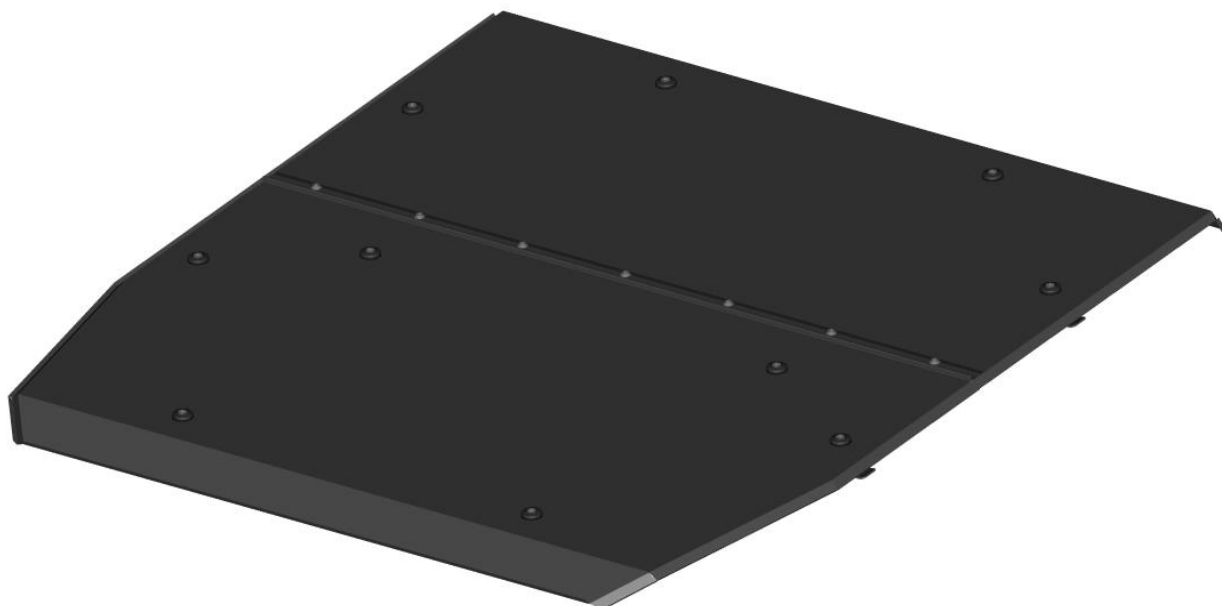

ROOF PANEL

4