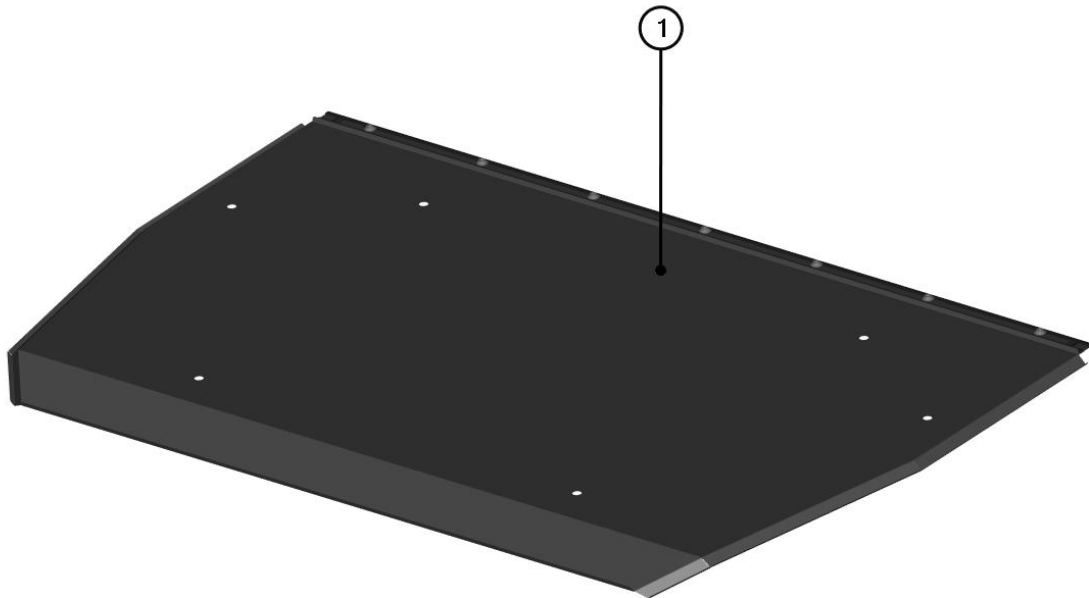

FRONT ROOF PANEL

ID	Catalog no.	Description	Qty	Price
1	50S02U08-30M001	FRONT ROOF ASSEMBLY	1	
2	50S02U08-30M004	FRONT ROOF HARDWARE KIT	6