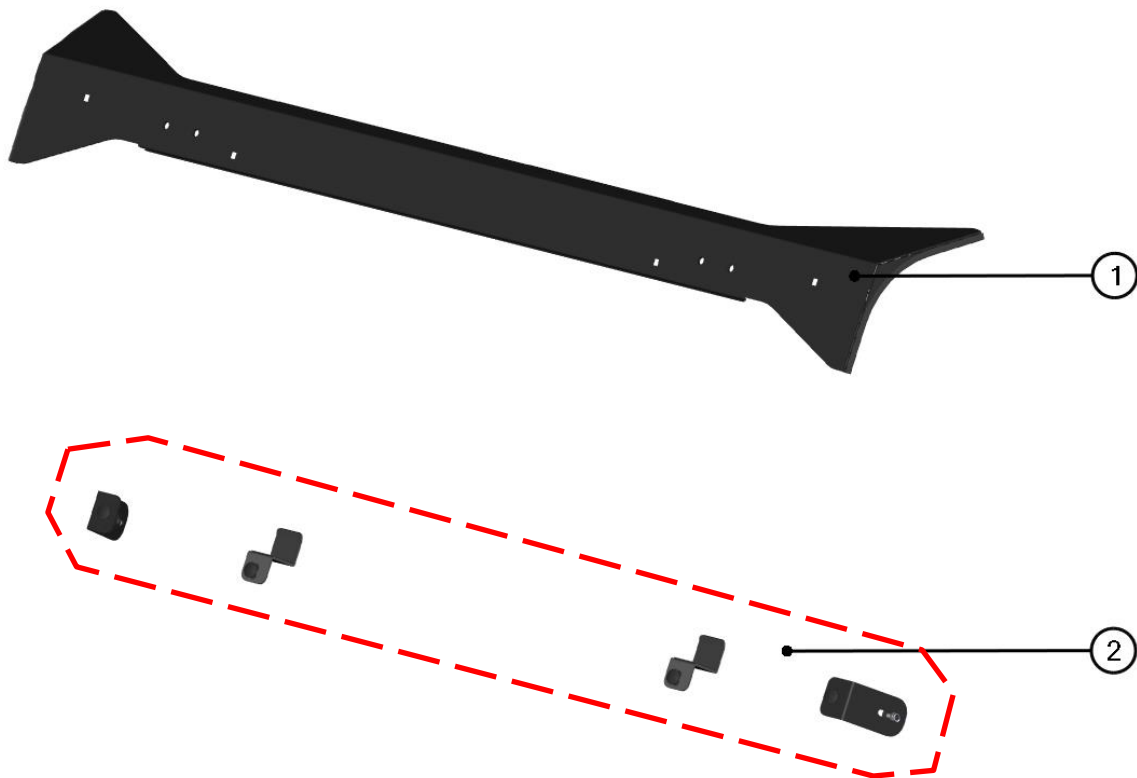

FRONT UPPER ASSEMBLY

17

ID	Catalog no.	Description	Qty	Price
1	50S02U02-10M011	FRONT UPPER LEDGE	1	
2	50S02U08-10PKM002	FRONT UPPER HARDWARE KIT	1	

DFK Cab, s.r.o.
Za Olšávkou 391
Uherské Hradiště 686 01
Czech Republic

Tel: +420 572 520 061,3
Fax: +420 572 520 071
E-mail: dfk@dfk.cz

www.dfk.cz
<http://www.dfk.cz/podpora-utv>
password: 78a6xu6mj8G