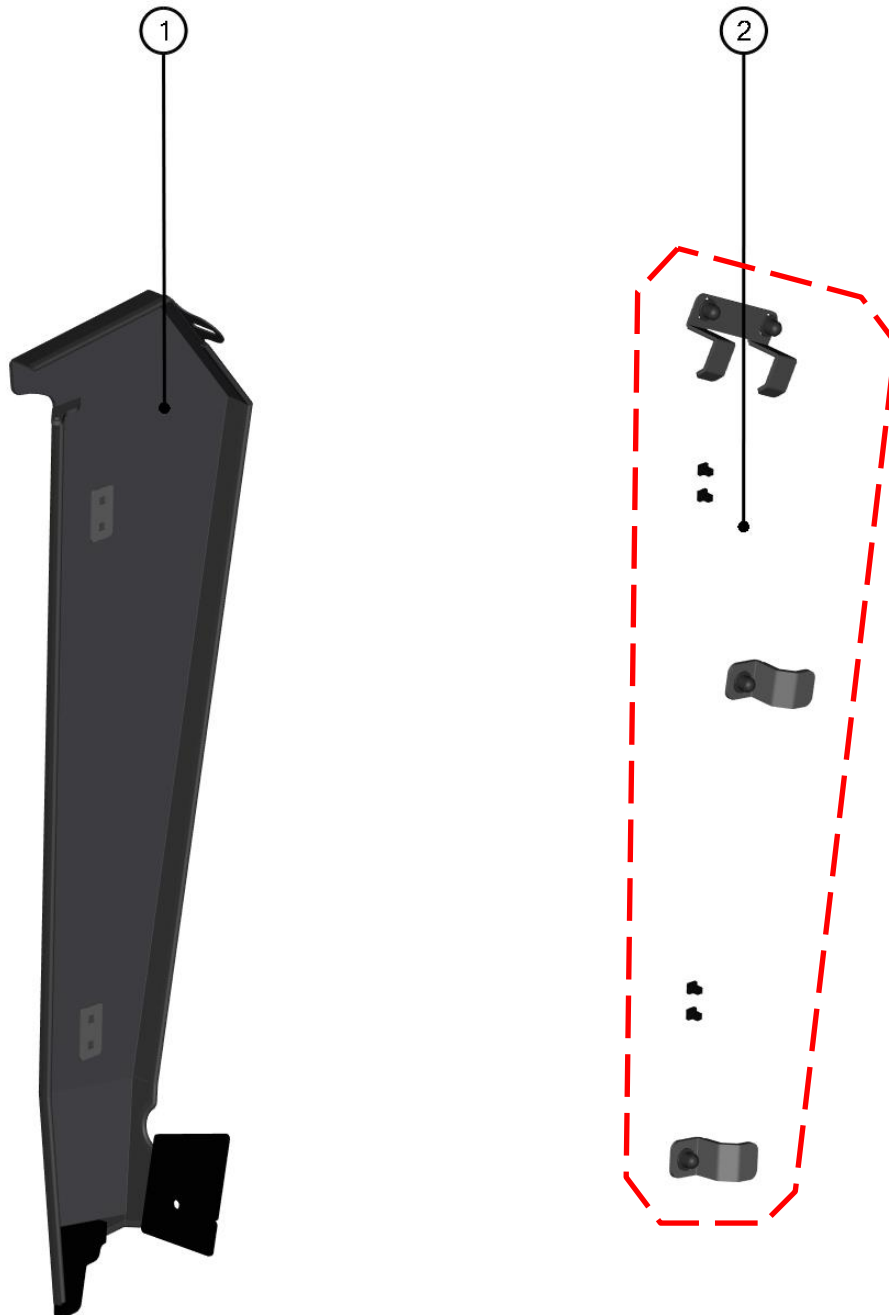

REAR RIGHT BASE

ID	Catalog no.	Description	Qty	Price
1	50S02U08-50M011	REAR RIGHT BASE ASSEMBLY	1	
2	50S02U08-20PKM002	REAR RIGHT BASE HARDWARE KIT	1	

DFK Cab, s.r.o.
Za Olšávkou 391
Uherské Hradiště 686 01
Czech Republic

Tel: +420 572 520 061,3
Fax: +420 572 520 071
E-mail: dfk@dfk.cz

www.dfk.cz
<http://www.dfk.cz/podpora-utv>
password: 78a6xu6mj8G