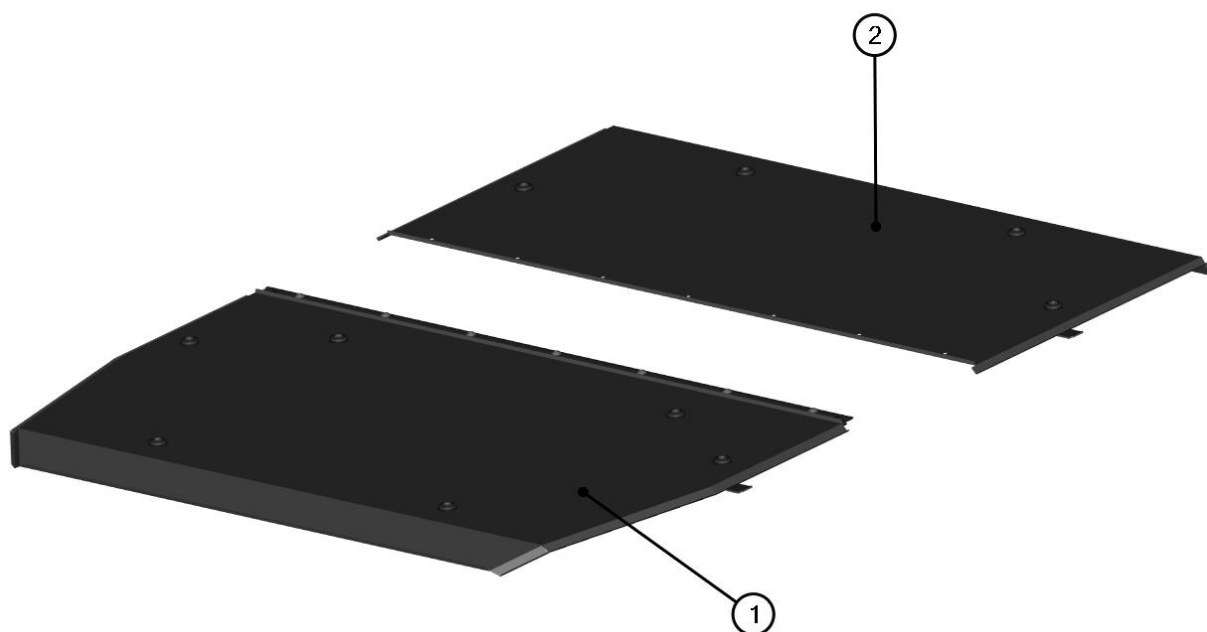

ROOF PANEL ASSEMBLIES

ID	Description	Page	Qty
1	FRONT ROOF PANEL	6	1
2	REAR ROOF PANEL	7	1