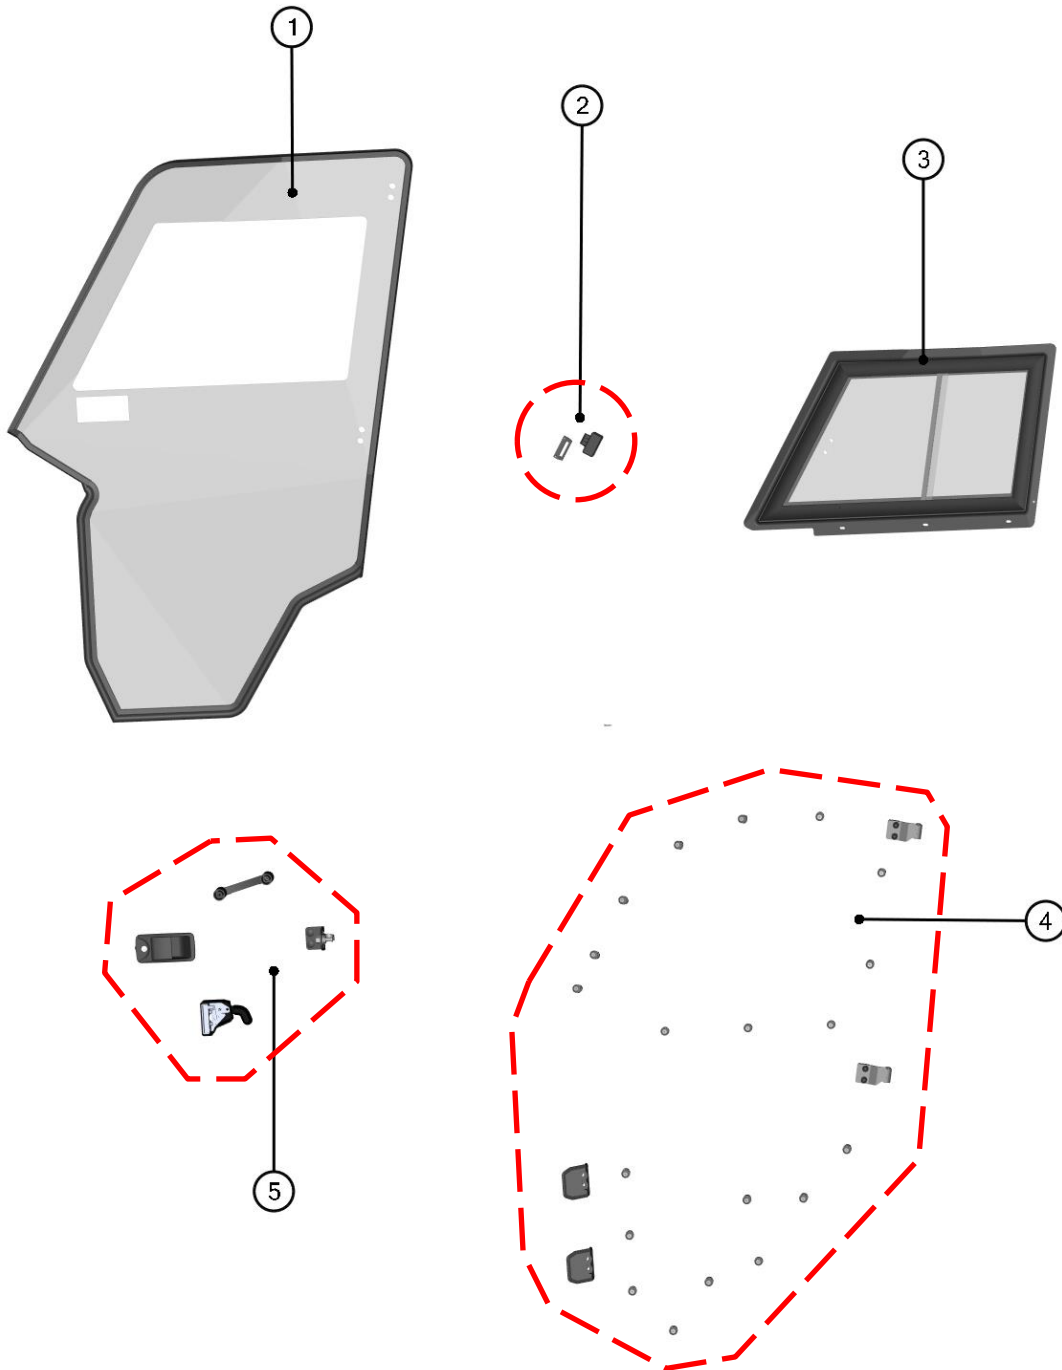

LEFT FRONT DOOR ASSEMBLIES

23

ID	Catalog no.	Description	Qty	Price
1	50S02U07-40M001	FRONT LEFT POLY WITH SEALING	1	
2	00-030E08	GLASS LOCK WITH STOP KIT	1	
3	50S02U07-40M008	FRONT LEFT WINDOW ASSEMBLY	1	
4	50S02U08-40PKM001	FRONT LEFT DOOR HINGES WITH FIXING KIT	1	
5	50S02U08-40PKM002	FRONT LEFT LOCK WITH STOP KIT	1