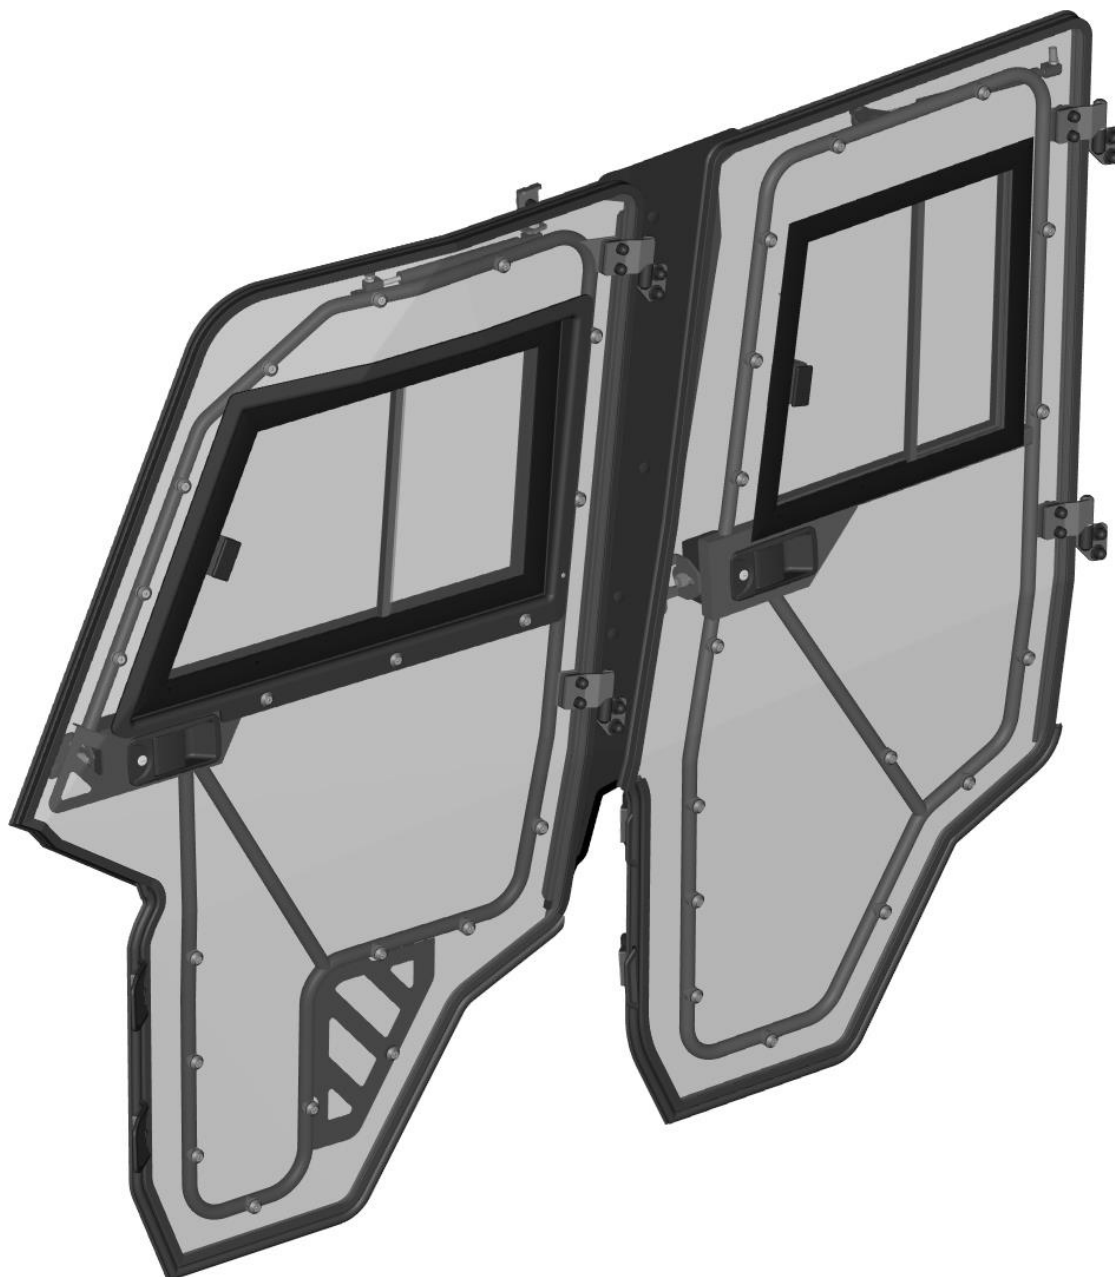

LEFT DOOR

19