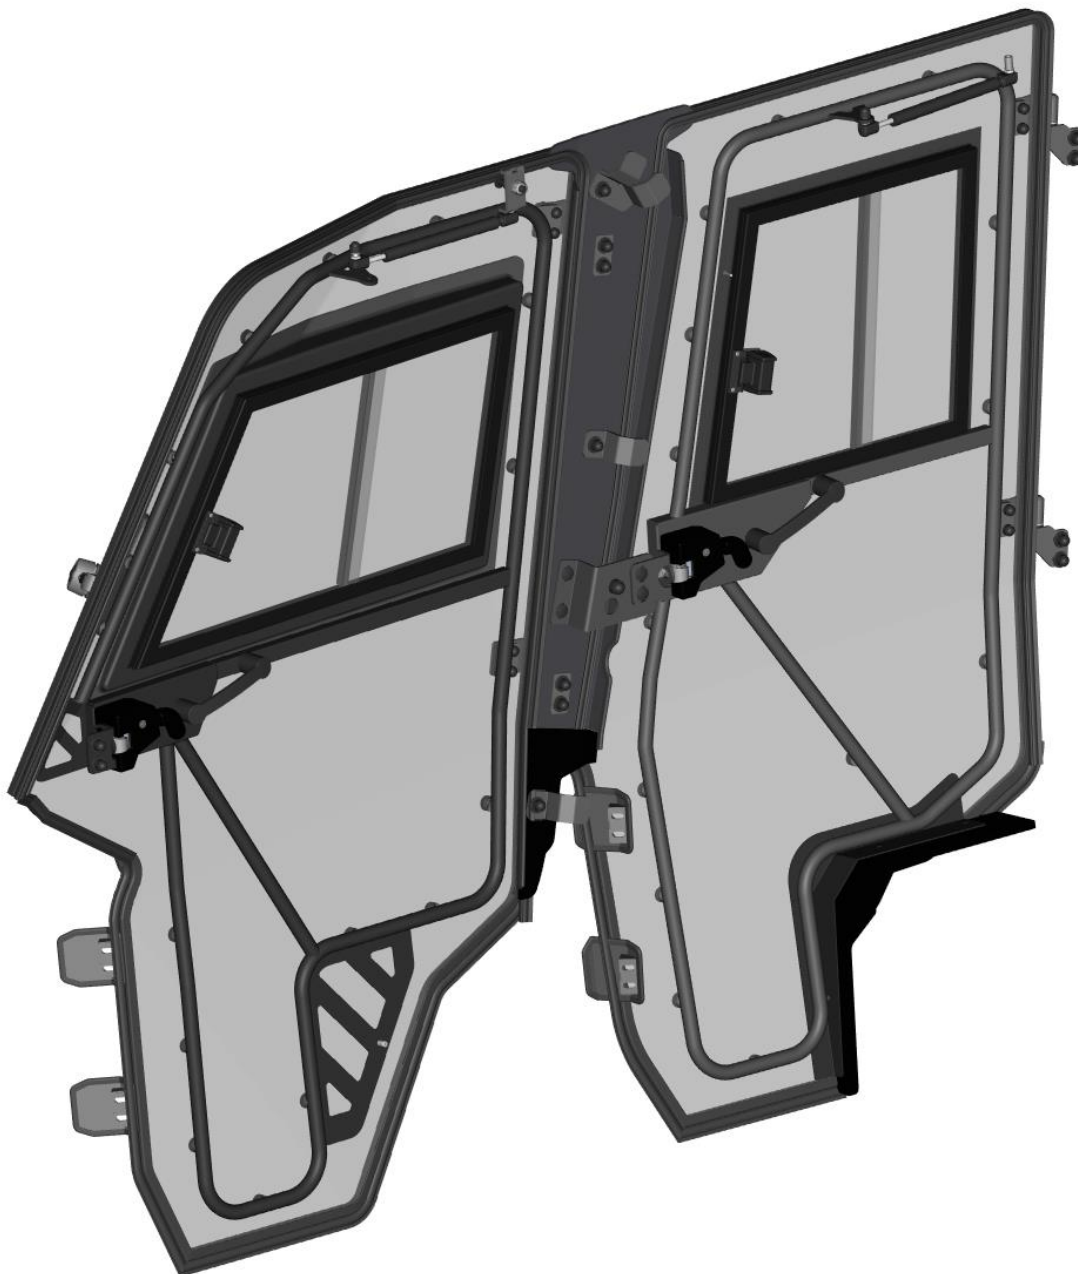

RIGHT DOOR

26