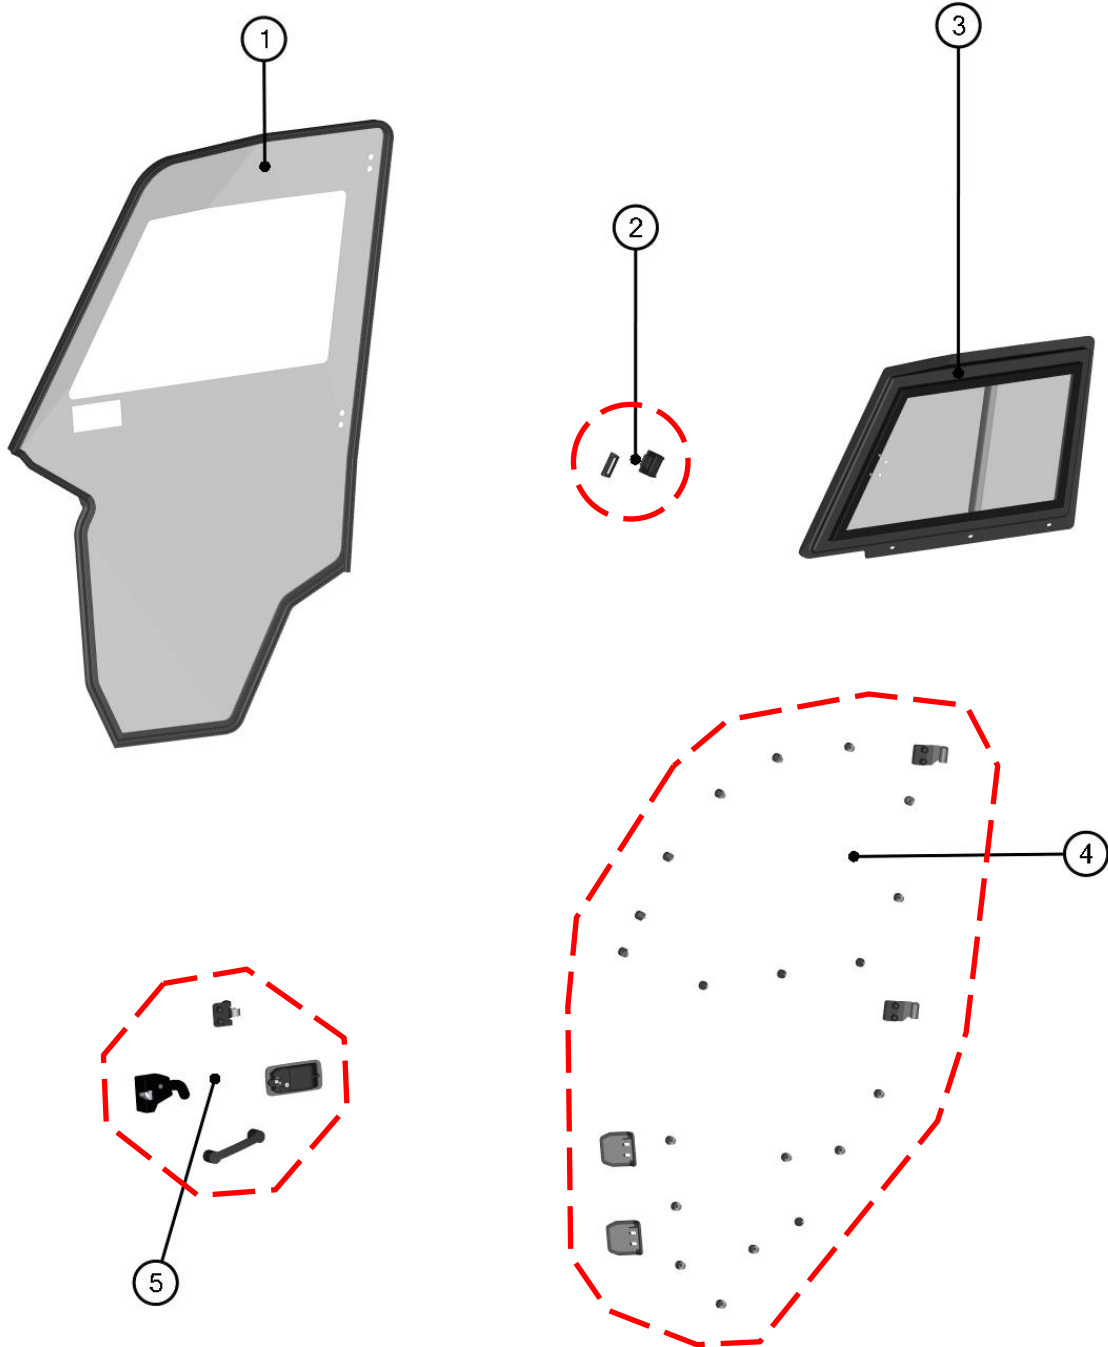

RIGHT FRONT DOOR ASSEMBLIES

30

ID	Catalog no.	Description	Qty	Price
1	50S02U08-50M009	FRONT RIGHT POLY WITH SEALING	1	
2	00-030E08	GLASS LOCK WITH STOP KIT	1	
3	50S02U07-50M008	FRONT RIGHT WINDOW ASSEMBLY	1	
4	50S02U08-50PKM001	FRONT RIGHT DOOR HINGES WITH FIXING KIT	1	
5	50S02U08-50PKM002	FRONT RIGHT LOCK WITH STOP KIT	1	

DFK Cab, s.r.o.
Za Olšávkou 391
Uherské Hradiště 686 01
Czech Republic

Tel: +420 572 520 061,3
Fax: +420 572 520 071
E-mail: dfk@dfk.cz

www.dfk.cz
<http://www.dfk.cz/podpora-utv>
password: 78a6xu6mj8G