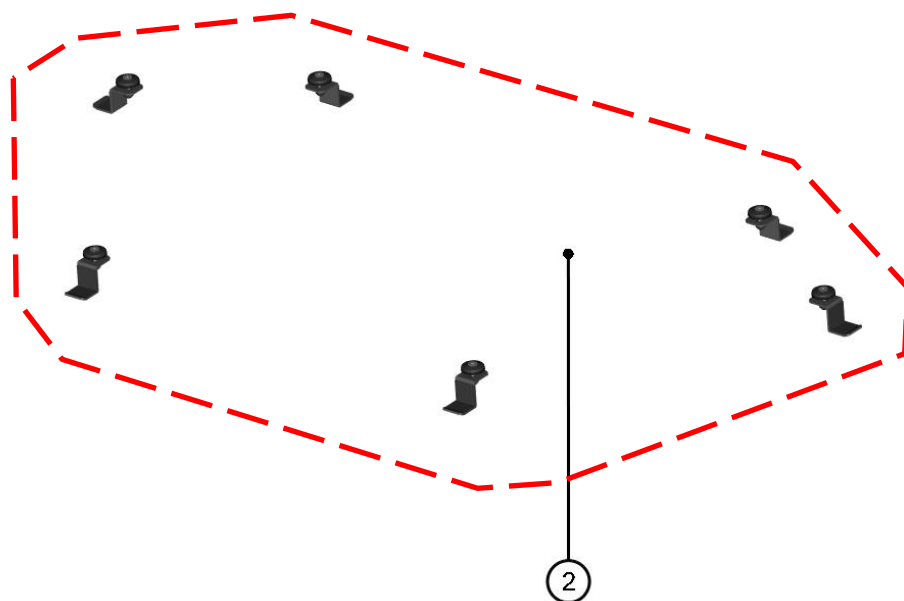

FRONT ROOF PANEL

ID	Catalog no.	Description	Qty	Price
1	50S02U08-30M001	FRONT ROOF ASSEMBLY	1	
2	50S02U08-30M004	FRONT ROOF HARDWARE KIT	6