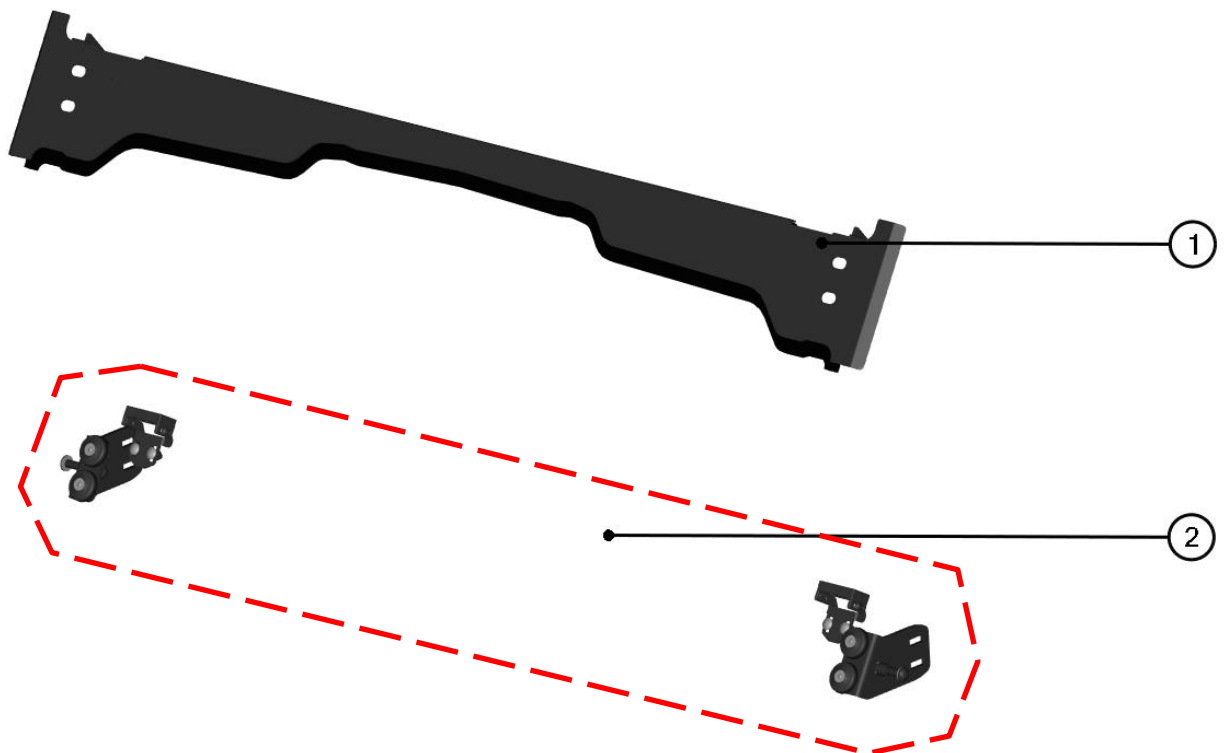

FRONT LOWER ASSEMBLY

18

ID	Catalog no.	Description	Qty	Price
1	50S02U08-10PKM003	FRONT LOWER LEDGE	1	
2	50S02U08-10PKM004	FRONT LOWER HARDWARE	1	

DFK Cab, s.r.o.
Za Olšávkou 391
Uherské Hradiště 686 01
Czech Republic

Tel: +420 572 520 061,3
Fax: +420 572 520 071
E-mail: dfk@dfk.cz

www.dfk.cz
<http://www.dfk.cz/podpora-utv>
password: 78a6xu6mj8G