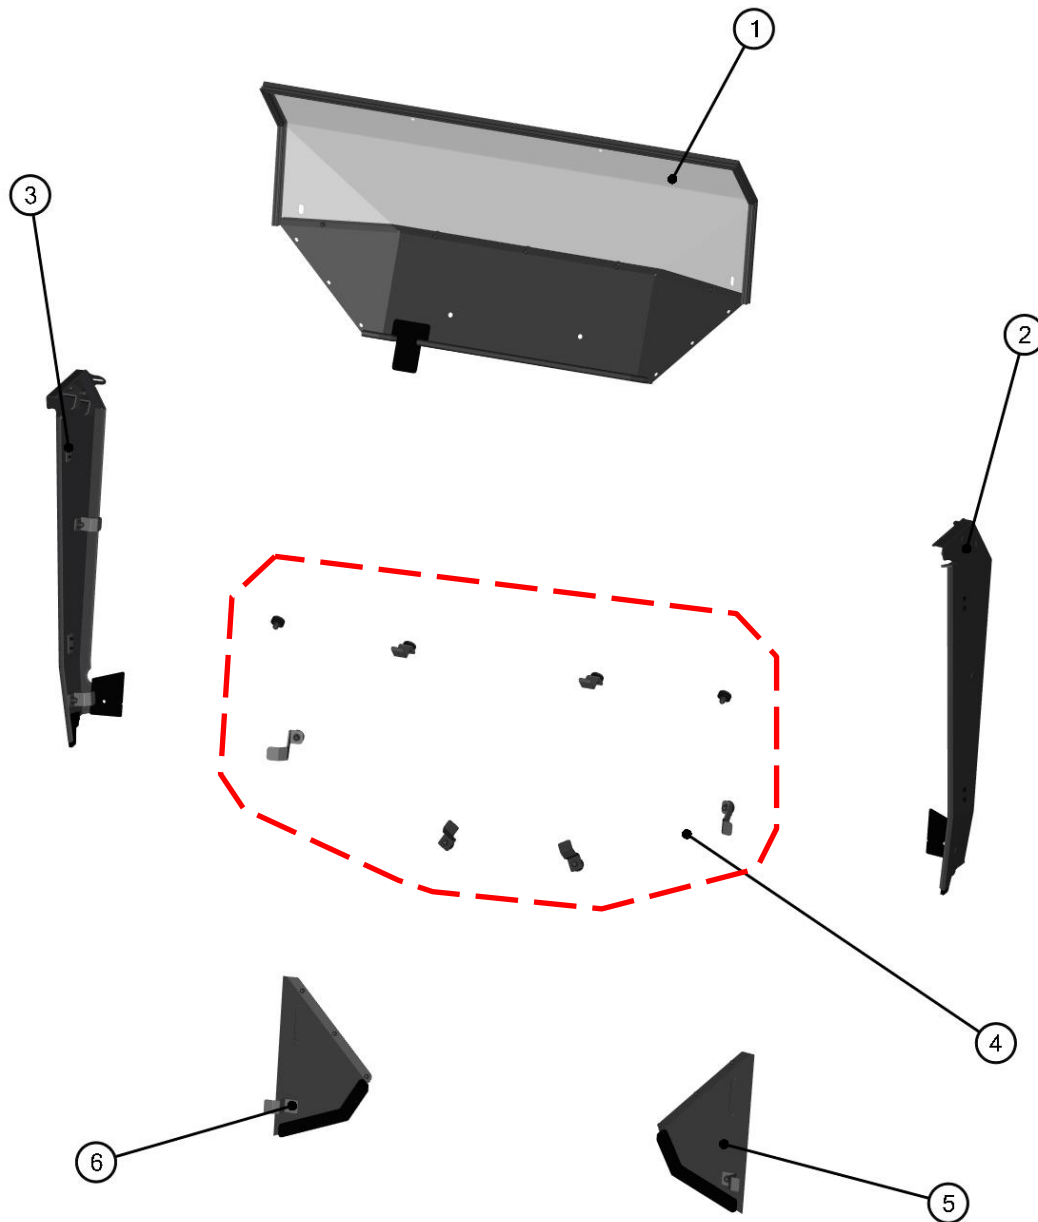

REAR PANEL ASSEMBLIES

9

ID	Catalog no.	Description	Page	Qty	Price
1	50S02U08-20M001	REAR PANEL ASSEMBLY	10	1	
2	50S02U08-40M002	REAR LEFT BASE	11	1	
3	50S02U08-50M002	REAR RIGHT BASE	12	1	
4	50S02U08-20PKM001	REAR PANEL HARDWARE KIT	---	1	
5	50S02U06-20M009	LEFT REAR BOTTOM COVER	---	1	
6	50S02U06-20M109	RIGHT REAR BOTTOM COVER	---	1