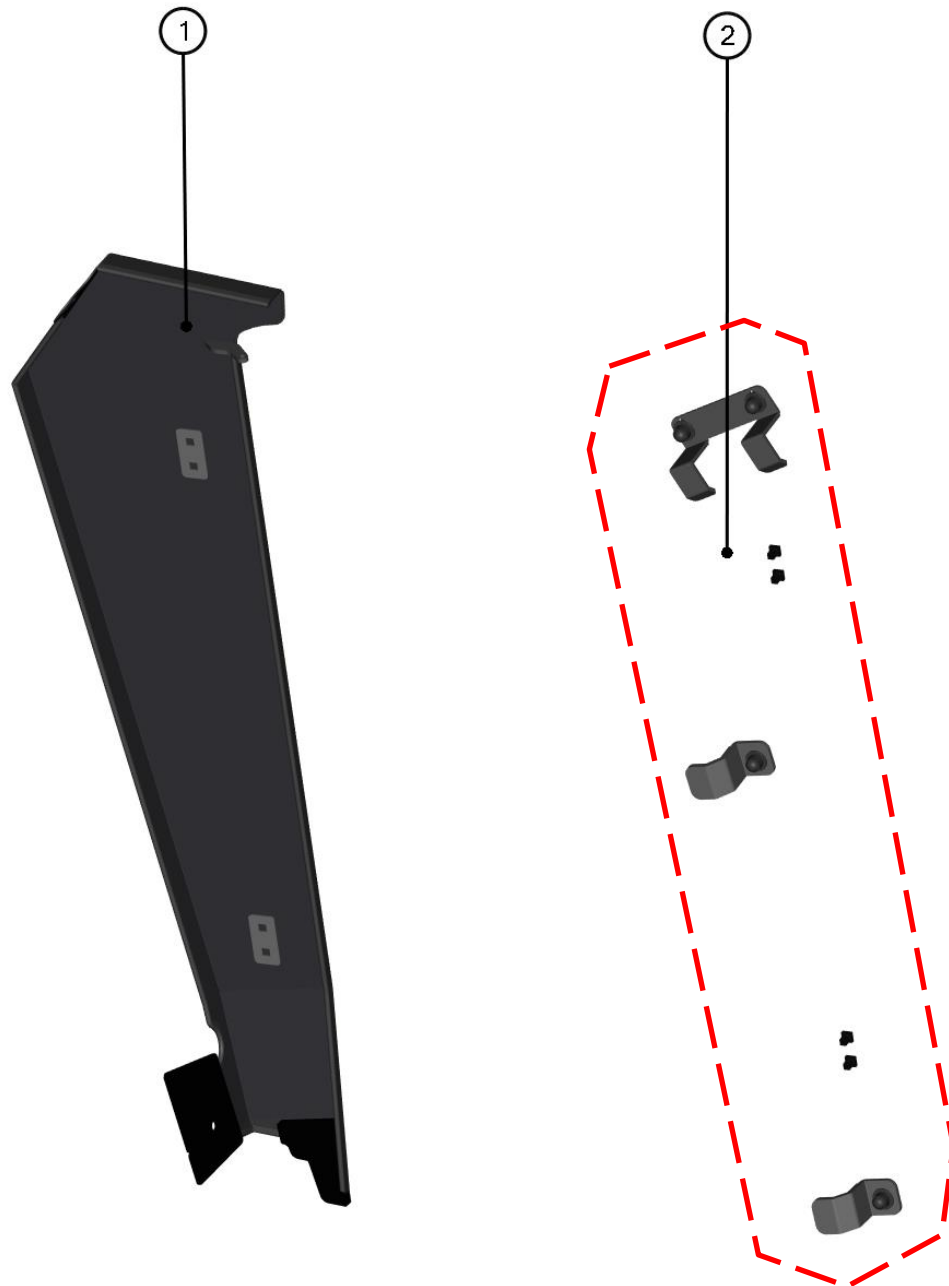

SPARE - PARTS CATALOG

HONDA
PIONEER 1000-6

CAB PREVIEW

2

ALL PANELS

3

ID	Catalog no.	Description	Qty
1	50S02U08S30	ROOF PANEL	1
2	50S02U08S20	REAR PANEL	1
3	50S02U07S10	FRONT PANEL	1
4	50S02U08S40	LEFT DOORS	1
5	50S02U08S50	RIGHT DOORS	1
-	50S02U08S00	ELECTROINSTALLATION	1

REAR PANEL ASSEMBLIES

10

ID	Catalog no.	Description	Qty
1	50S02U08-20M004	REAR POLY WITH SEALING	1
2	50S02U08-20M005	REAR BOTTOM LEDGE	1

Price

REAR LEFT BASE

ID	Catalog no.	Description	Qty	Price
1	50S02U08-40M011	REAR LEFT BASE ASSEMBLY	1	
2	50S02U08-20PKM002	REAR LEFT BASE HARDWARE KIT	1	