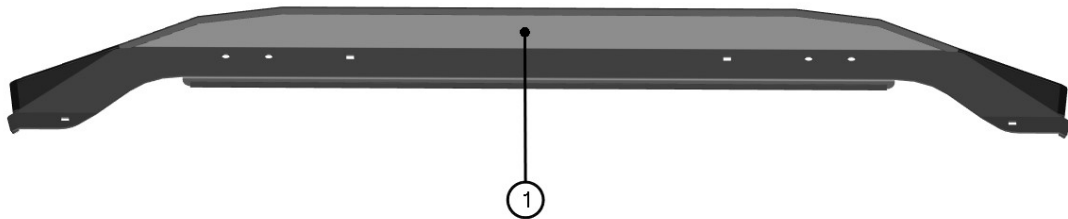

FRONT UPPER LEDGE ASSEMBLIES

12

ID	Catalog no.	Description	Qty	Price
1	74S01U02-10M005	FRONT UPPER LEDGE	1	
2	74S01U02-10PKM004	FRONT UPPER LEDGE FIXING KIT	1