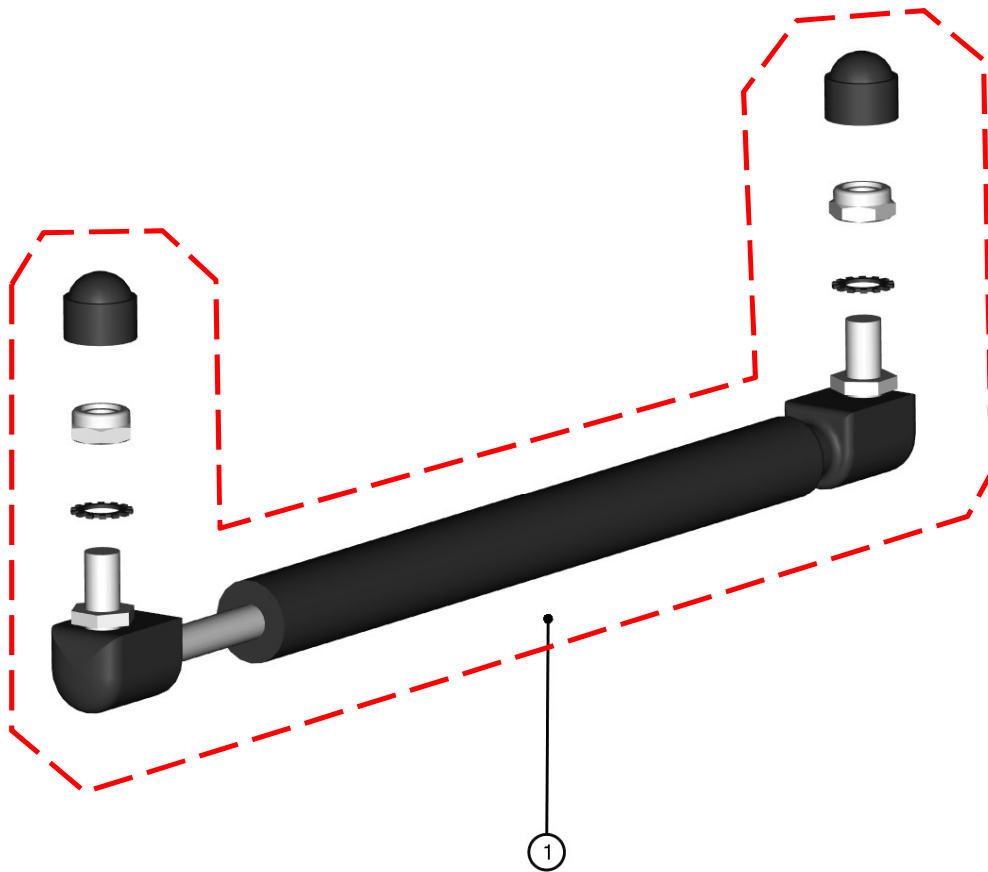

[www.hardcabs.com](http://www.hardcabs.com)

LEFT DOOR

14

LEFT DOOR ASSEMBLIES

15

GAS SPRING ASSEMBLY

16

ID	Catalog no.	Description	Qty
1	74S01U01-40M016	GAS SPRING ASSEMBLY	1