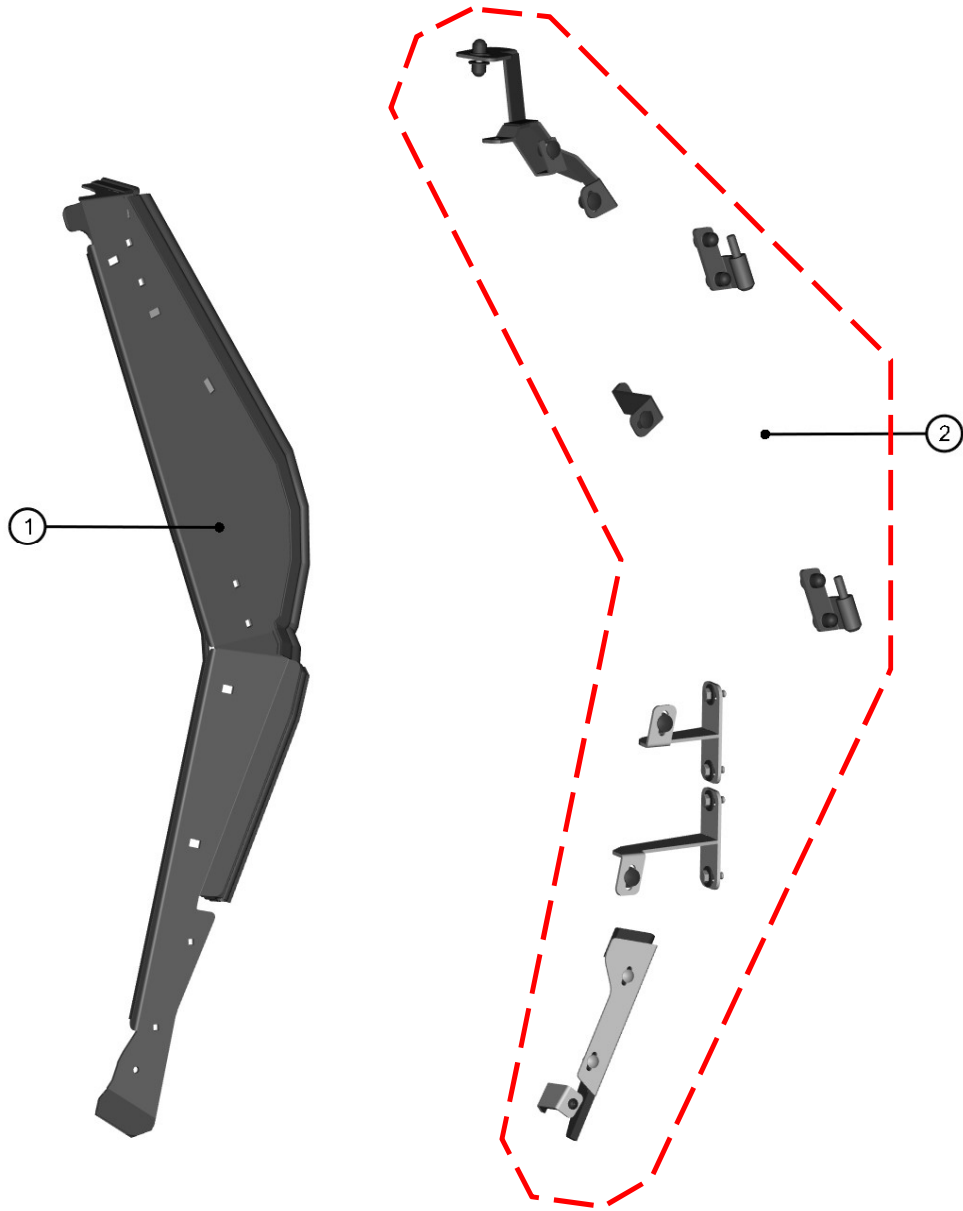

LEFT DOOR BASE ASSEMBLY

18

ID	Catalog no.	Description	Qty	Price
1	74S01U02-40M004	LEFT DOOR BASE ASSEMBLY	1	
2	74S01U02-40PKM003	LEFT DOOR BASE HARDWARE KIT	1