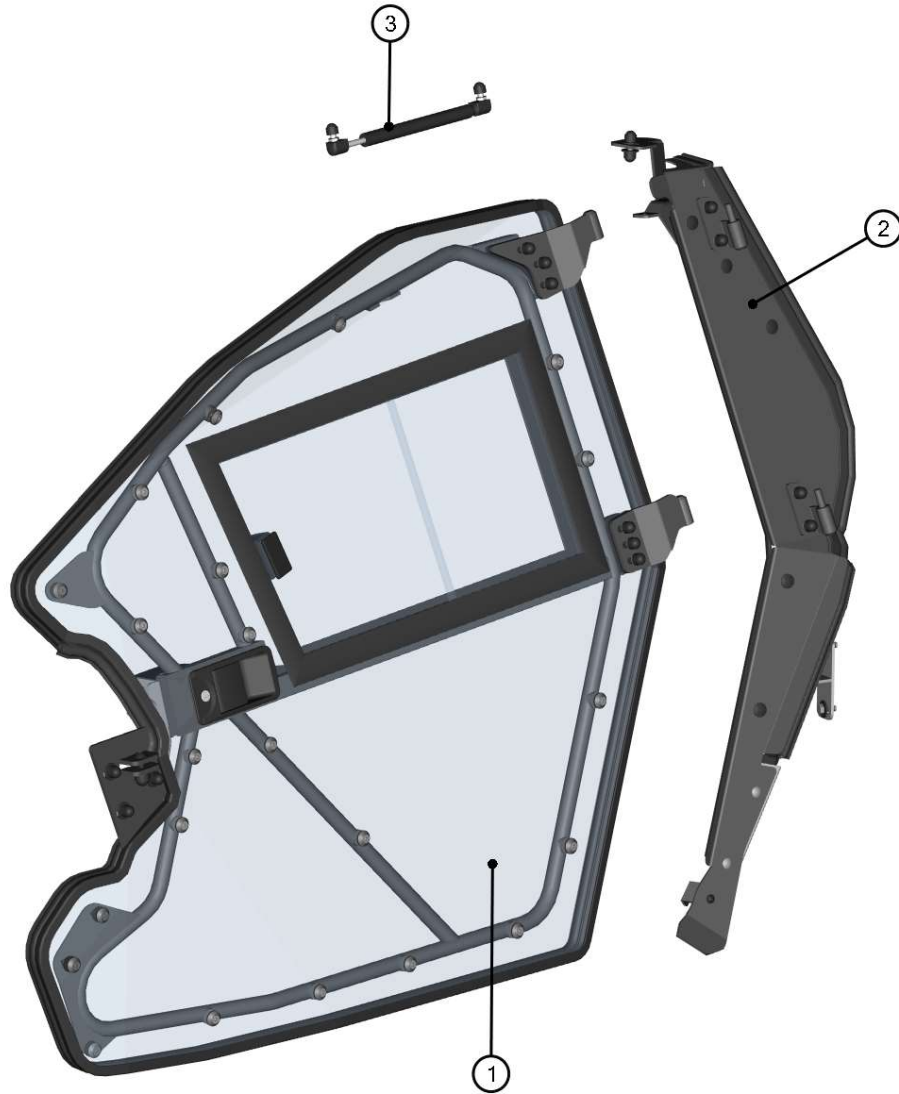

LEFT DOOR ASSEMBLIES

15