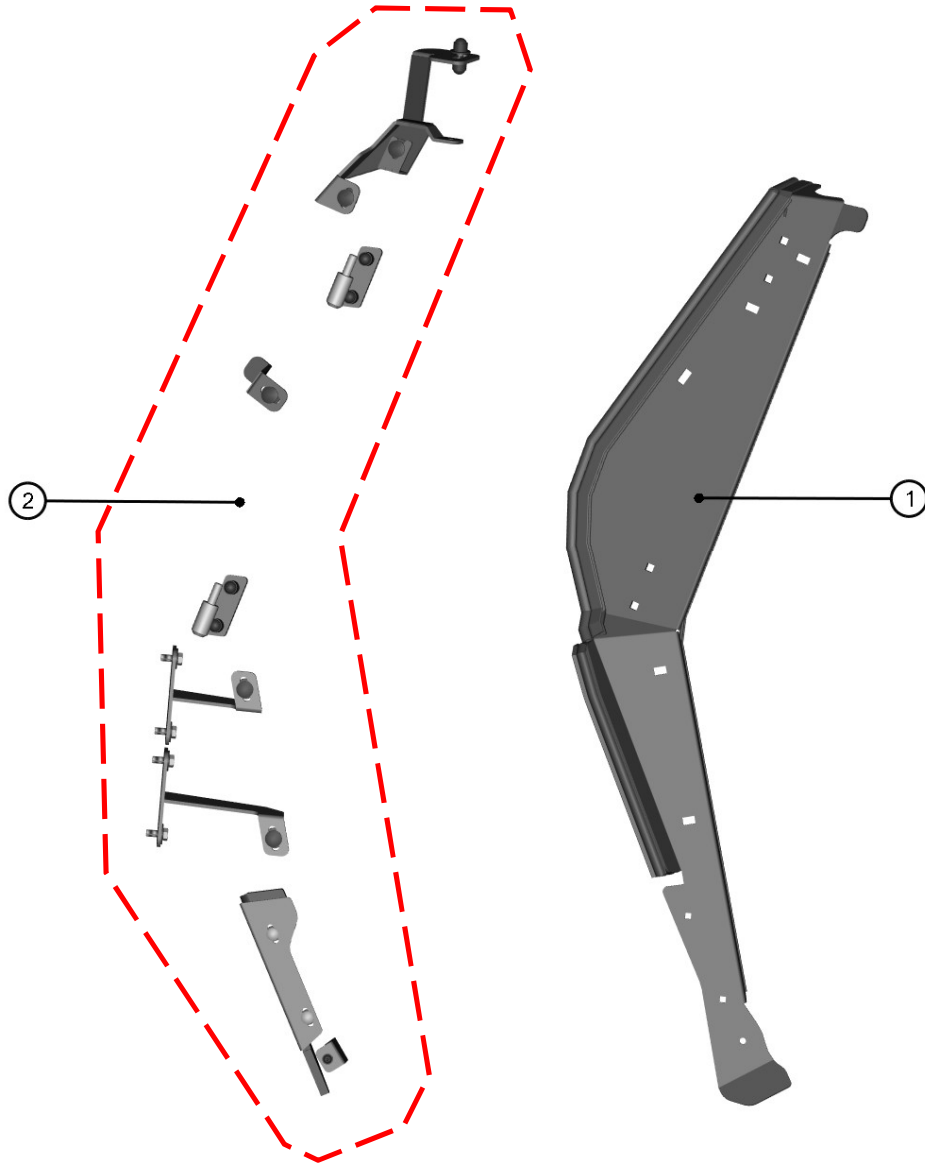

RIGHT DOOR BASE ASSEMBLY

23

ID	Catalog no.	Description	Qty	Price
1	74S01U02-50M004	RIGHT DOOR BASE ASSEMBLY	1	
2	74S01U02-50PKM003	RIGHT DOOR BASE HARDWARE KIT	1