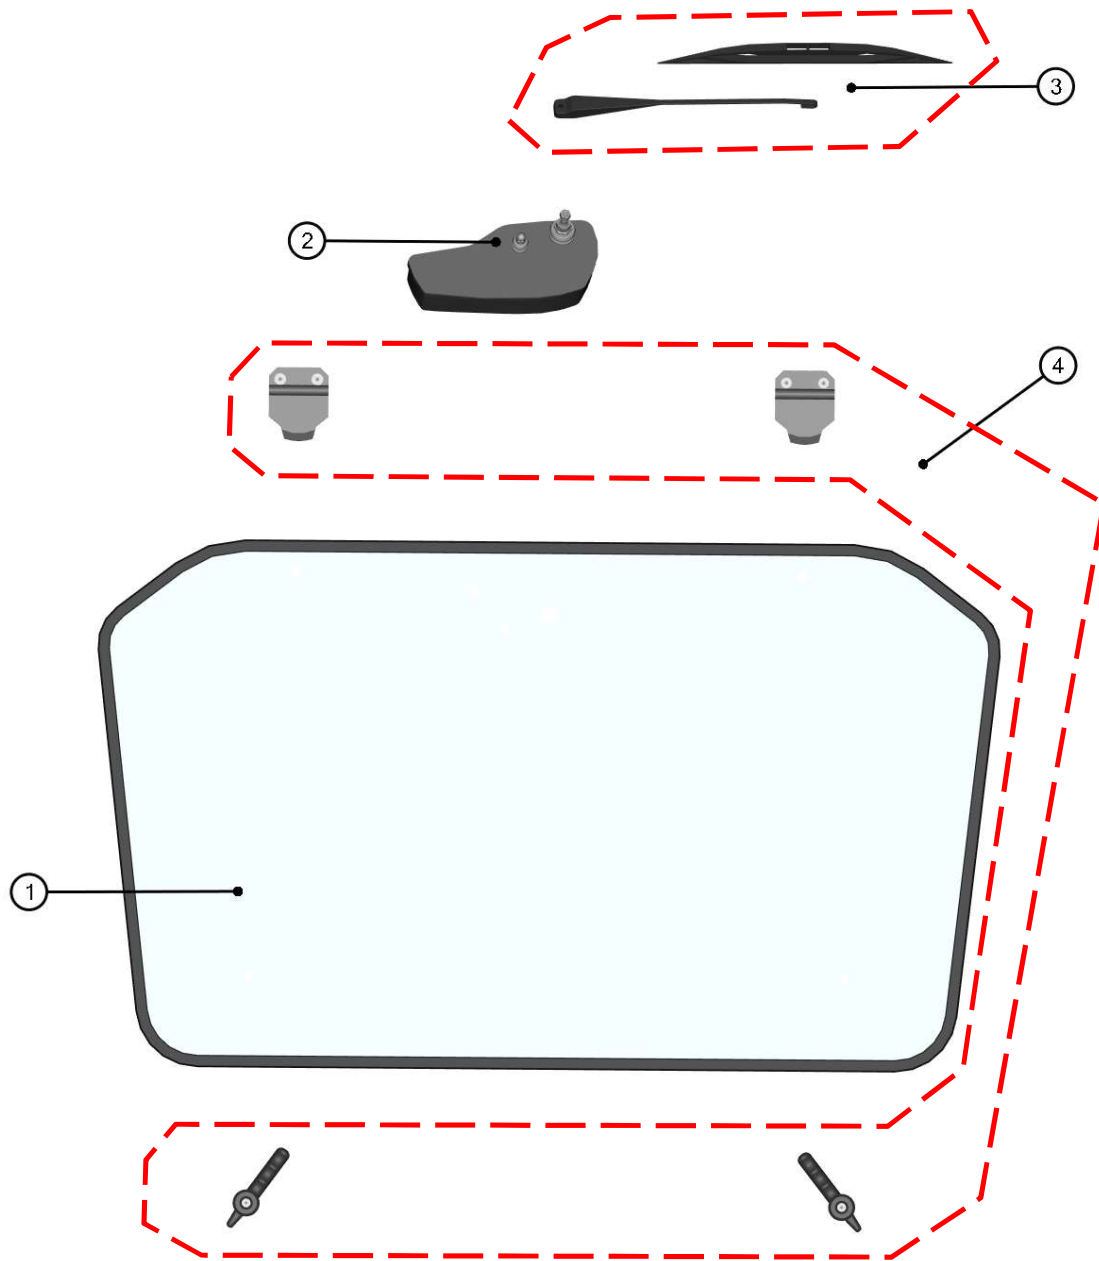

FRONT WINDOW ASSEMBLIES

11

ID	Catalog no.	Description	Qty
1	74S01U02-10M006	FRONT GLASS WITH SEALING	1
2	00-10M028	FRONT WIPER MOTOR	1
3	74S01U02-10PKM002	FRONT WIPER ARM AND BLADE	1
4	74S01U02-10PKM003	FRONT WINDOW HARDWARE KIT	1

Price