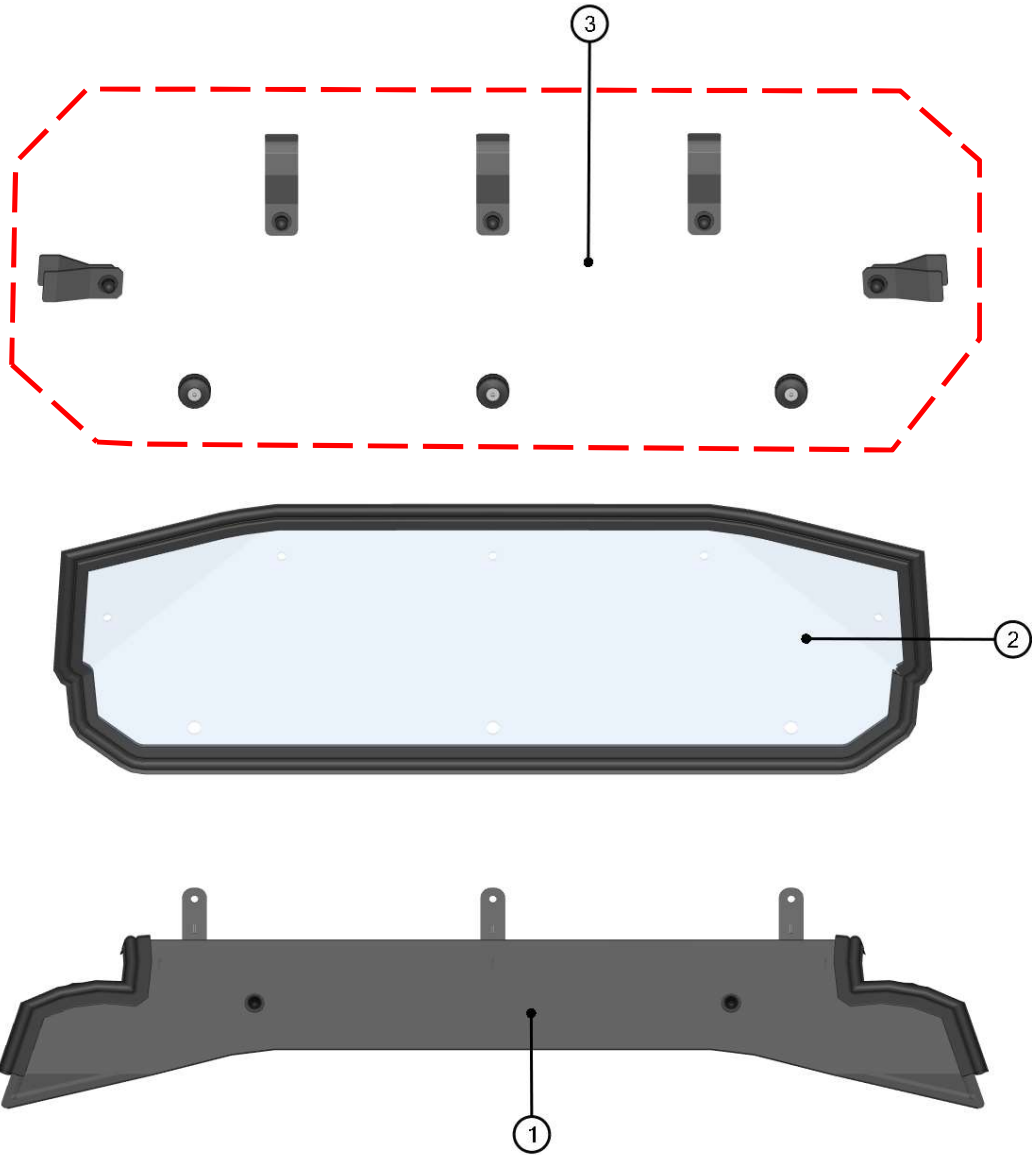

REAR PANEL ASSEMBLIES

7

ID	Catalog no.	Description	Qty
1	74S01U02-20M001	REAR BOTTOM LEDGE	1
2	74S01U02-20M005	REAR POLY WITH SEALING	1
3	74S01U02-20PKM001	REAR HARDWARE KIT	1

Price

HardCabs
2464 Wisconsin Ave
Downers Grove, IL 60515

parts@hardcabs.com
630-324-8585

www.hardcabs.com