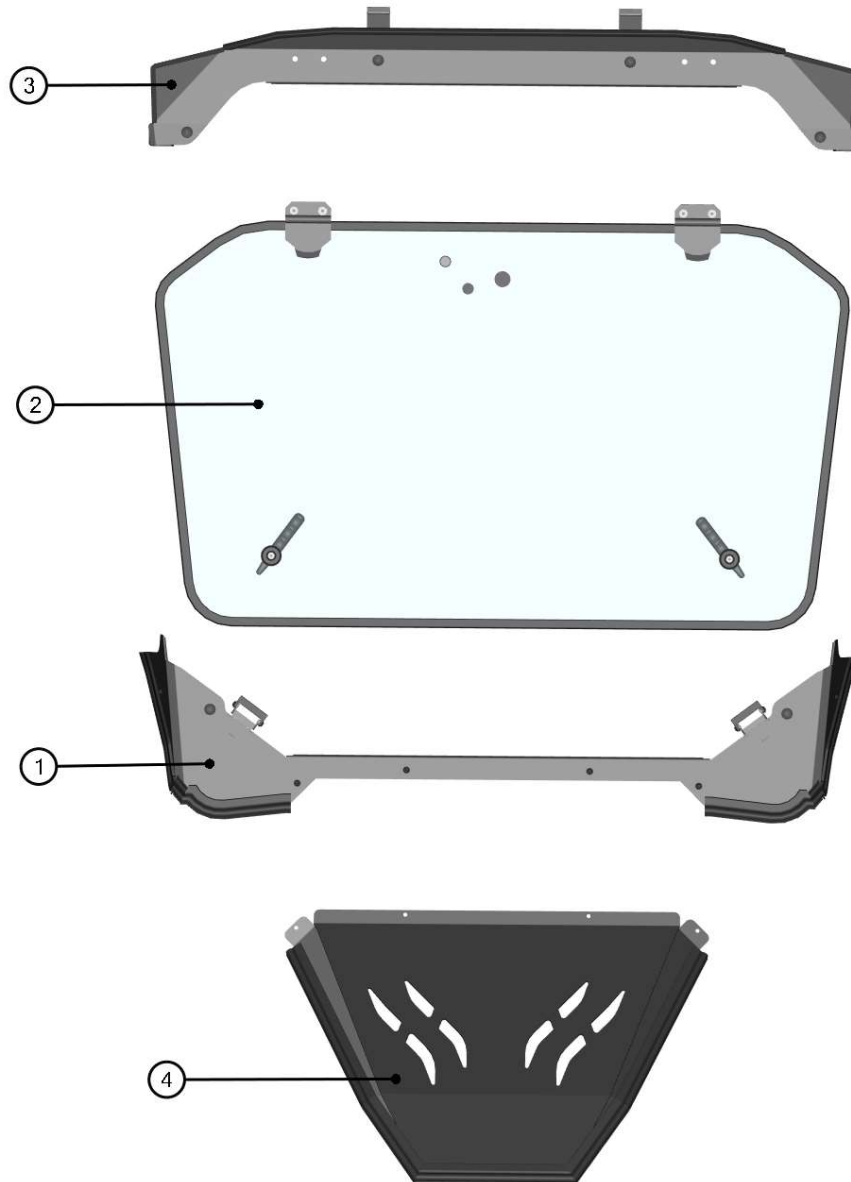

[parts@hardcabs.com](mailto:parts@hardcabs.com)  
 630-324-8585

[www.hardcabs.com](http://www.hardcabs.com)

FRONT PANEL

FRONT PANEL ASSEMBLIES

**FRONT BOTTOM LEDGE ASSEMBLIES**

ID	Catalog no.	Description	Qty	Price
1	74S01U01-10M004	FRONT BOTTOM LEDGE	1	
2	74S01U02-10PKM001	FRONT BOTTOM LEDGE FIXING KIT	1	