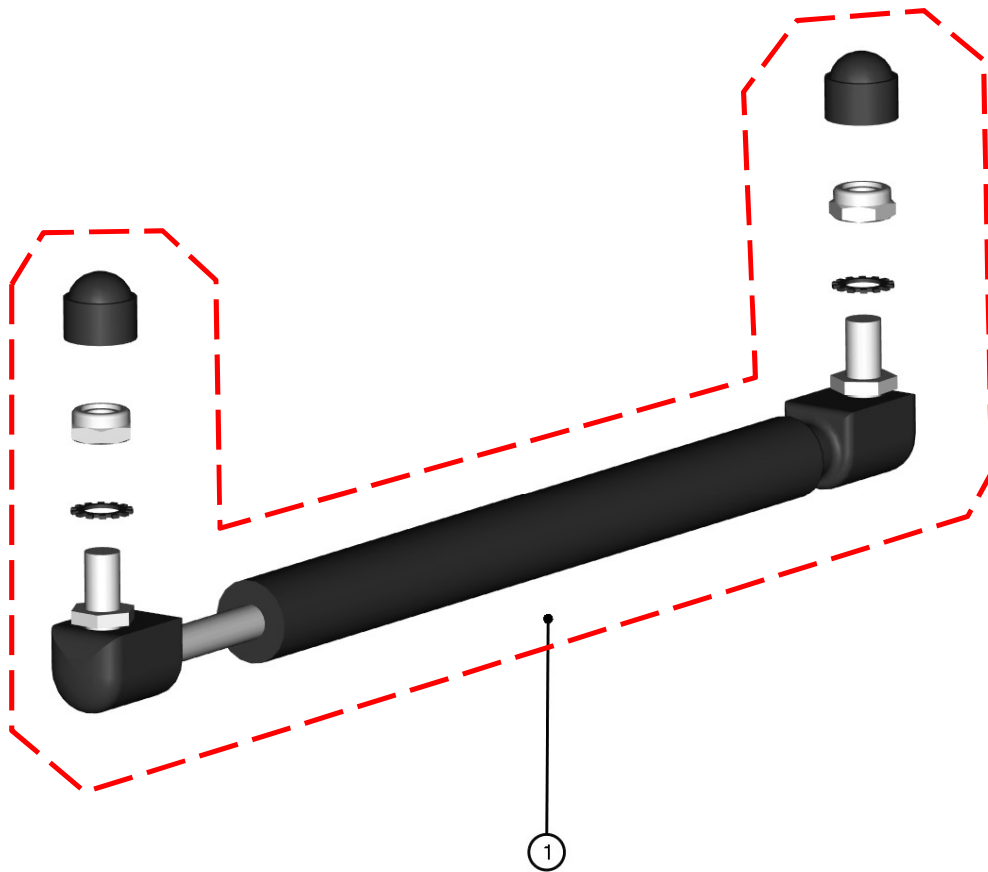

RIGHT DOOR

19

RIGHT DOOR ASSEMBLIES

20

**GAS SPRING ASSEMBLY**

21

ID	Catalog no.	Description	Qty
1	74S01U01-40M016	GAS SPRING ASSEMBLY	1

Price