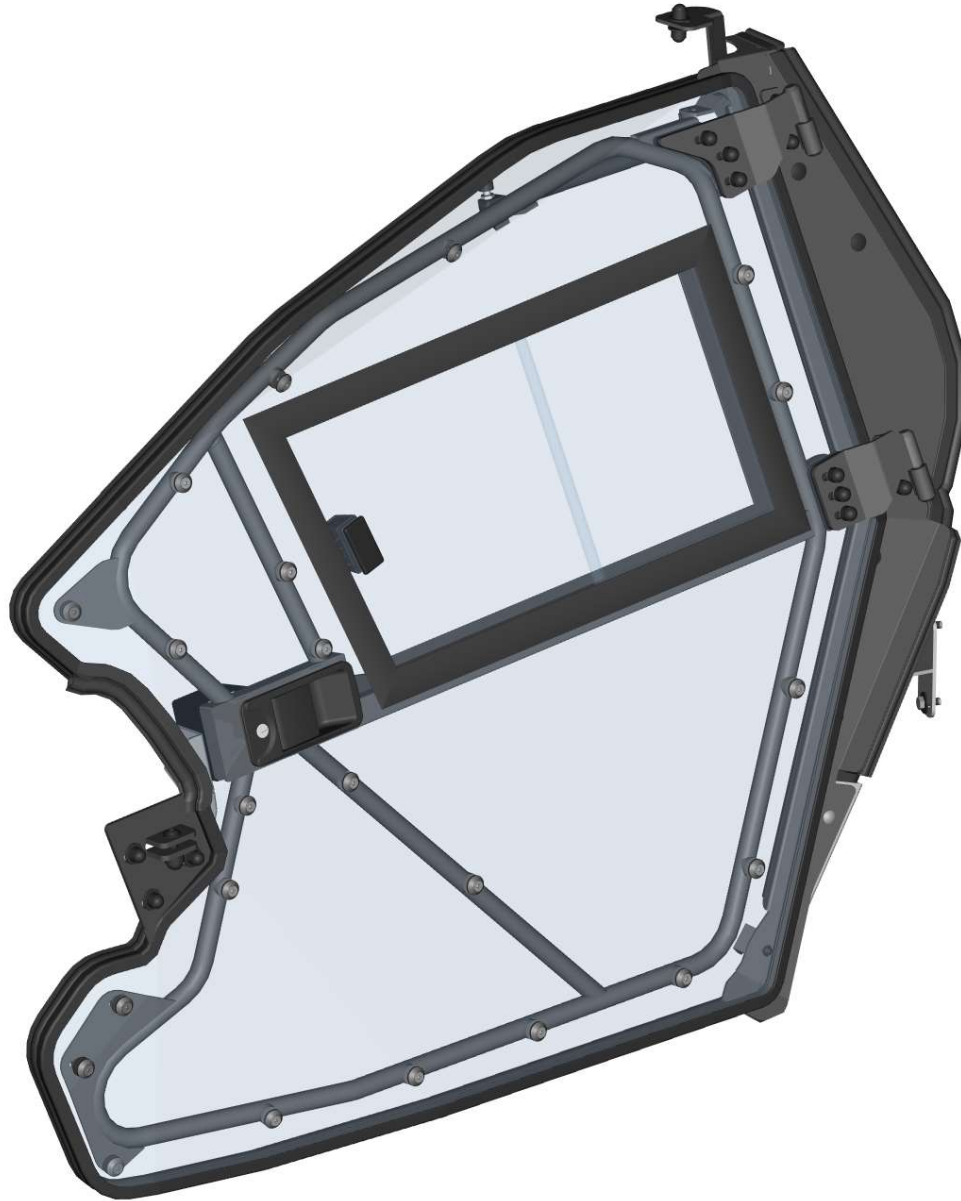

LEFT DOOR

14