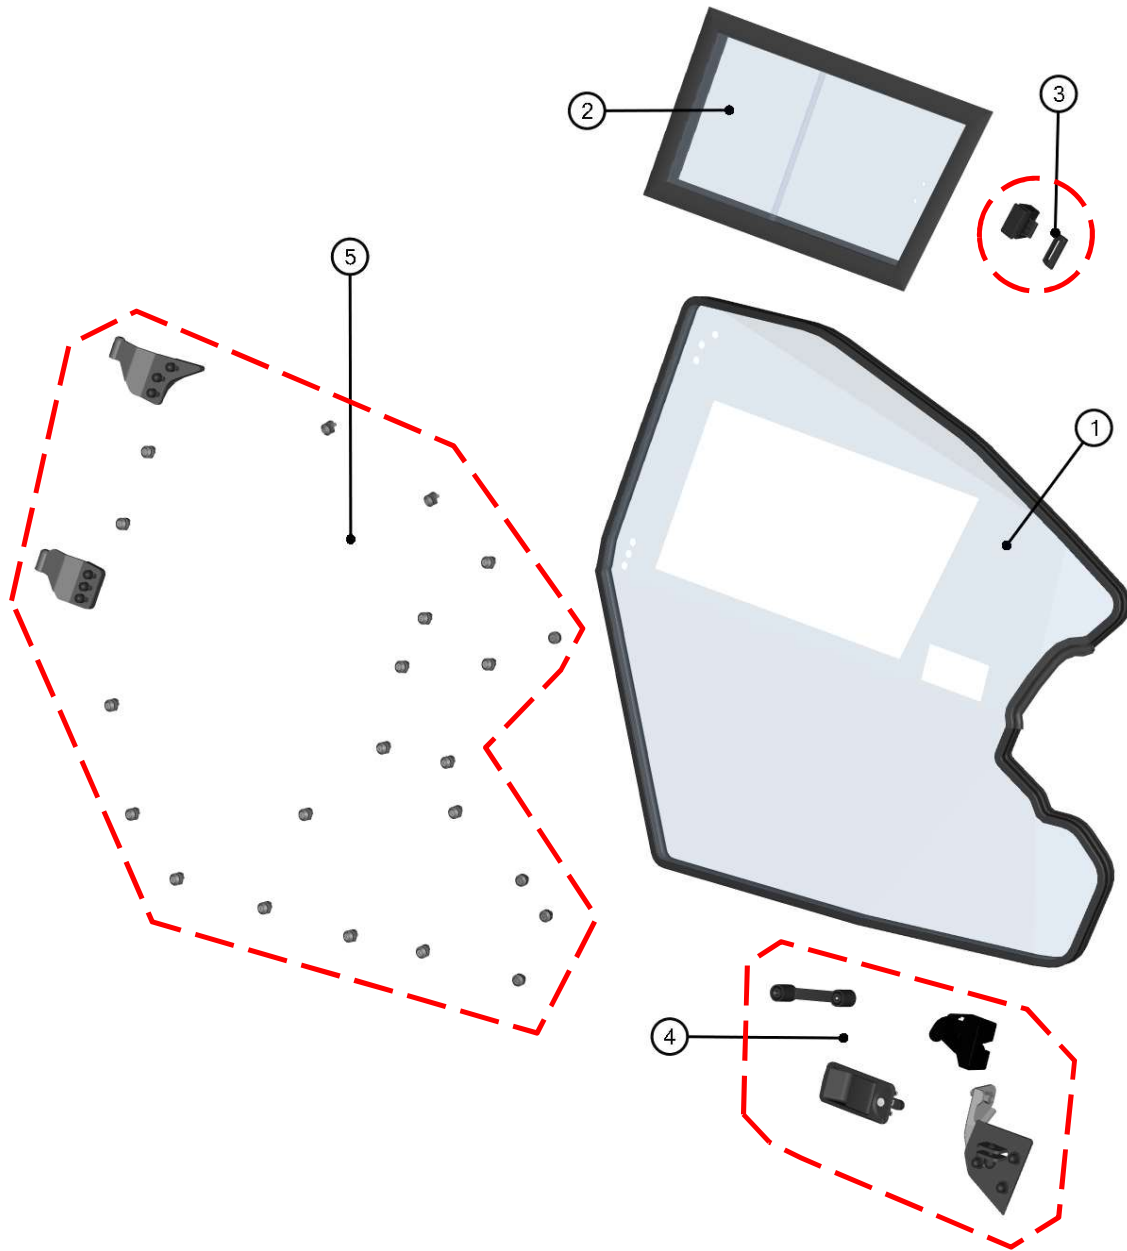

RIGHT DOOR ASSEMBLIES

22

ID	Catalog no.	Description	Qty	Price
1	74S01U02-50M005	RIGHT POLY WITH SEALING	1	
2	74S01U02-50M008	RIGHT WINDOW ASSEMBLY	1	
3	00-030E08	GLASS LOCK WITH STOP KIT	1	
4	74S01U02-50PKM001	RIGHT DOOR LOCK WITH STOP KIT	1	
5	74S01U02-50PKM002	RIGHT DOOR HINGES WITH FIXING KIT	1	

HardCabs
2464 Wisconsin Ave
Downers Grove, IL 60515

parts@hardcabs.com
630-324-8585

www.hardcabs.com