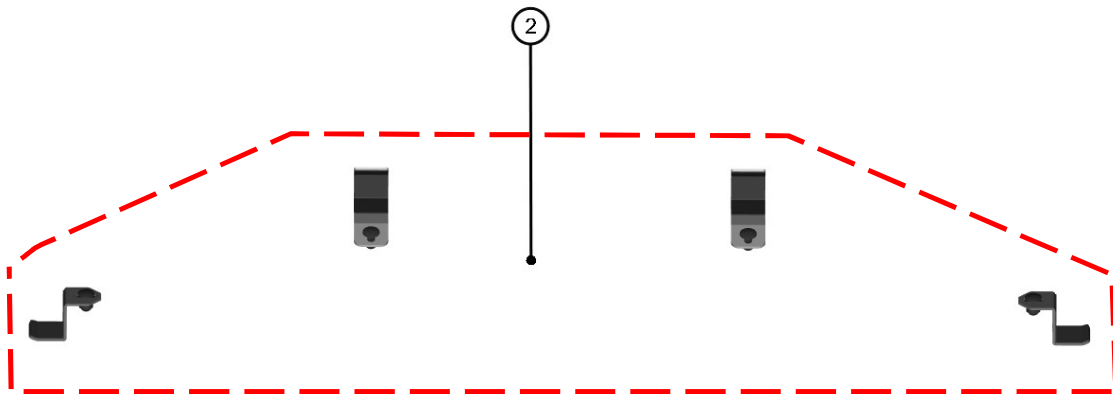

FRONT UPPER LEDGE ASSEMBLIES

12

ID	Catalog no.	Description	Qty	Price
1	74S01U02-10M005	FRONT UPPER LEDGE	1	
2	74S01U02-10PKM004	FRONT UPPER LEDGE FIXING KIT	1