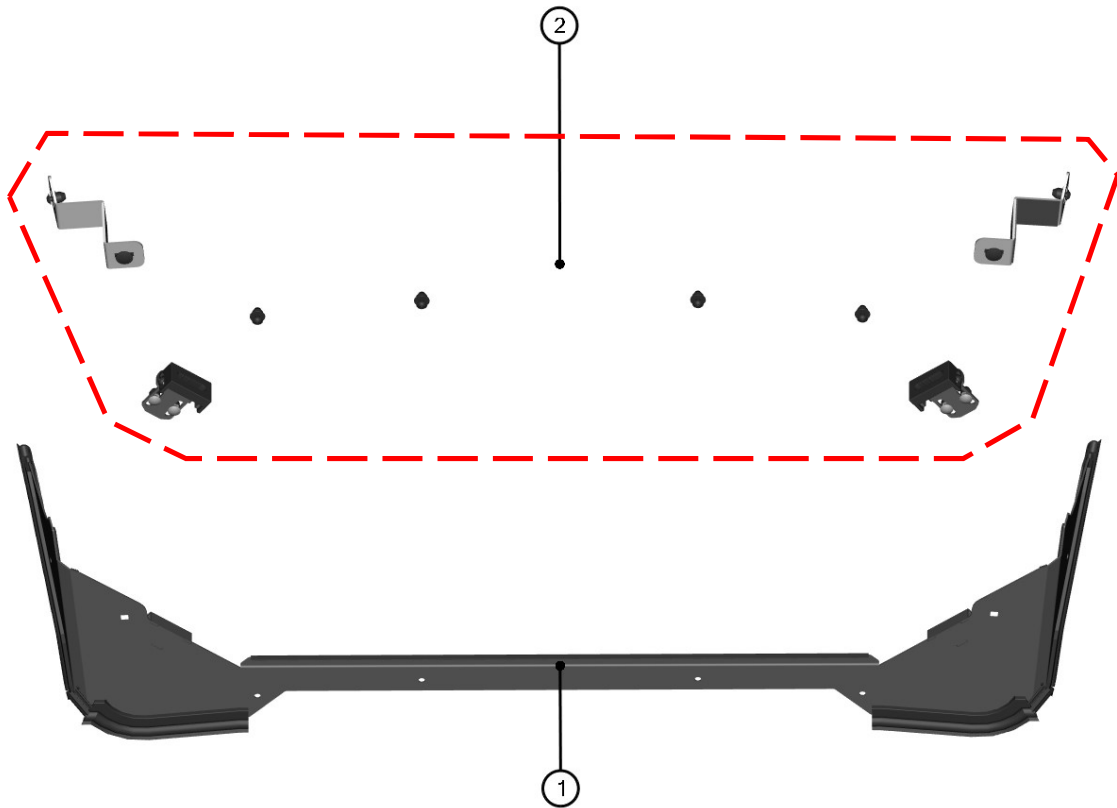

[parts@hardcabs.com](mailto:parts@hardcabs.com)  
 630-324-8585

[www.hardcabs.com](http://www.hardcabs.com)

FRONT PANEL

FRONT PANEL ASSEMBLIES

**FRONT BOTTOM LEDGE ASSEMBLIES**

ID	Catalog no.	Description	Qty	Price
1	74S01U01-10M004	FRONT BOTTOM LEDGE	1	
2	74S01U02-10PKM001	FRONT BOTTOM LEDGE FIXING KIT	1	