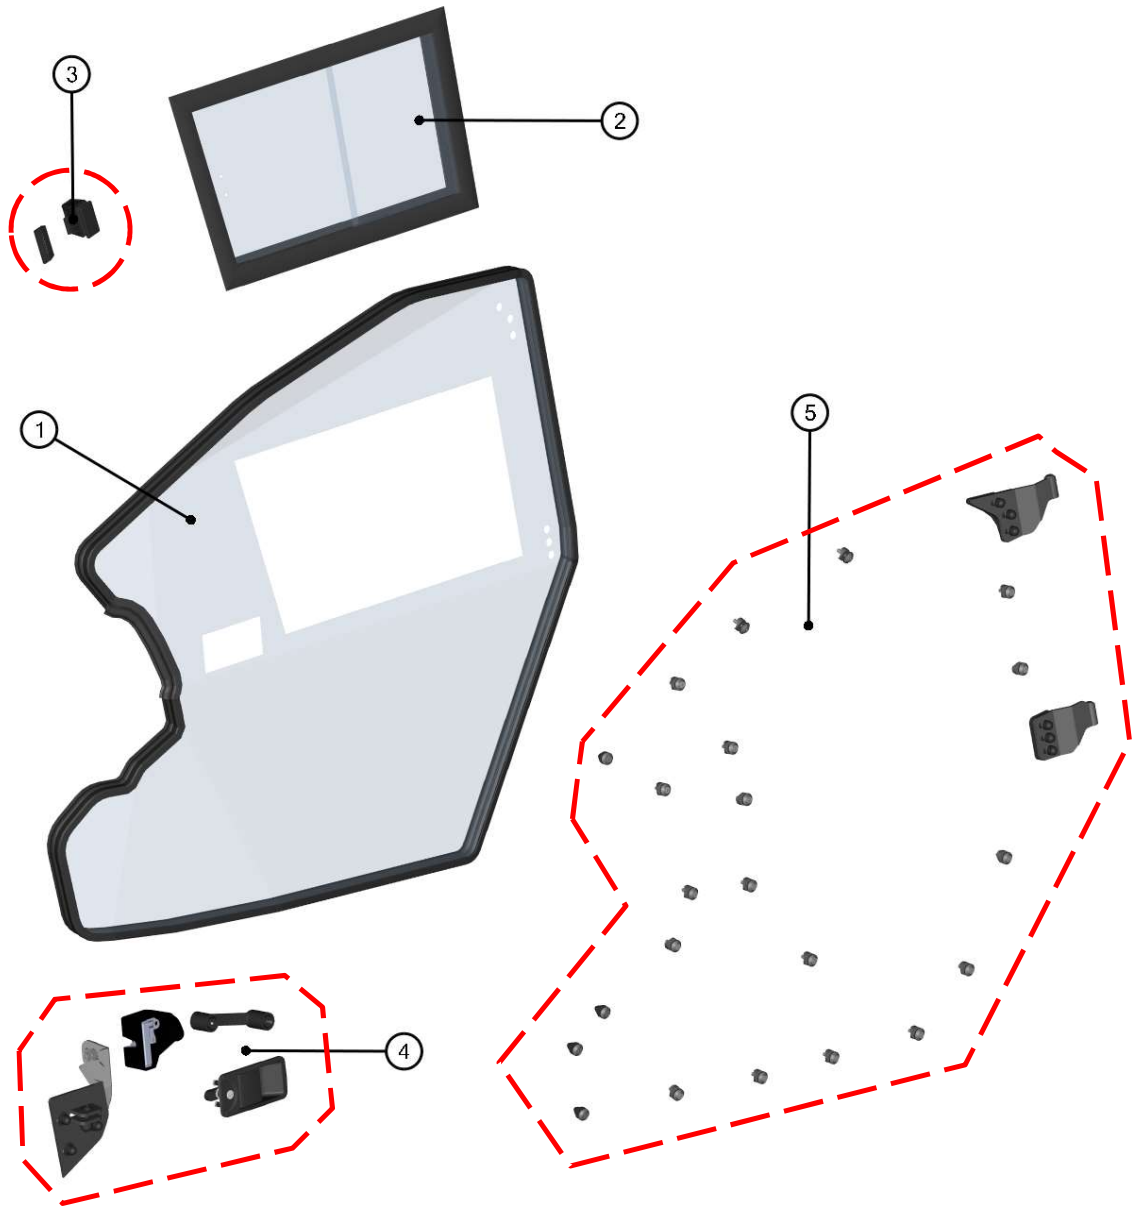

LEFT DOOR ASSEMBLY

17

ID	Catalog no.	Description	Qty	Price
1	74S01U02-40M005	LEFT POLY WITH SEALING	1	
2	74S01U02-40M008	LEFT WINDOW ASSEMBLY	1	
3	00-030E08	GLASS LOCK WITH STOP KIT	1	
4	74S01U02-40PKM001	LEFT DOOR LOCK WITH STOP KIT	1	
5	74S01U02-40PKM002	LEFT DOOR HINGES WITH FIXING KIT	1	

HardCabs
2464 Wisconsin Ave
Downers Grove, IL 60515

parts@hardcabs.com
630-324-8585

www.hardcabs.com