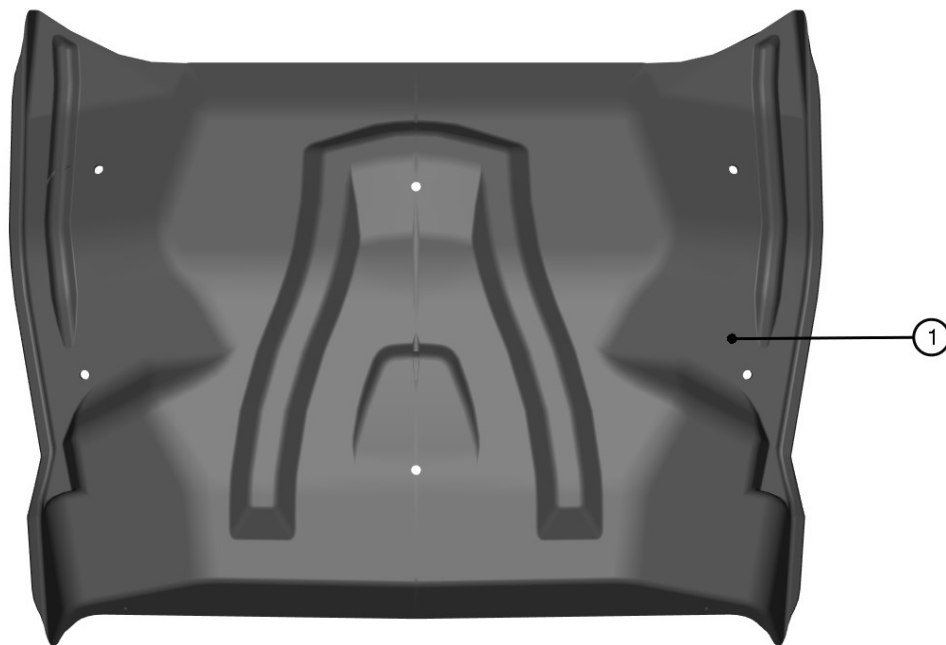

HardCabs  
2464 Wisconsin Ave  
Downers Grove, IL 60515

[parts@hardcabs.com](mailto:parts@hardcabs.com)  
630-324-8585

[www.hardcabs.com](http://www.hardcabs.com)

ROOF PANEL

4

**ROOF PANEL ASSEMBLIES**

5

ID	Catalog no.	Description	Qty	Price
1	74S01U02-30M001	ROOF ASSEMBLY	1	
2	74S01U02-30PKM001	ROOF HARDWARE KIT	1	