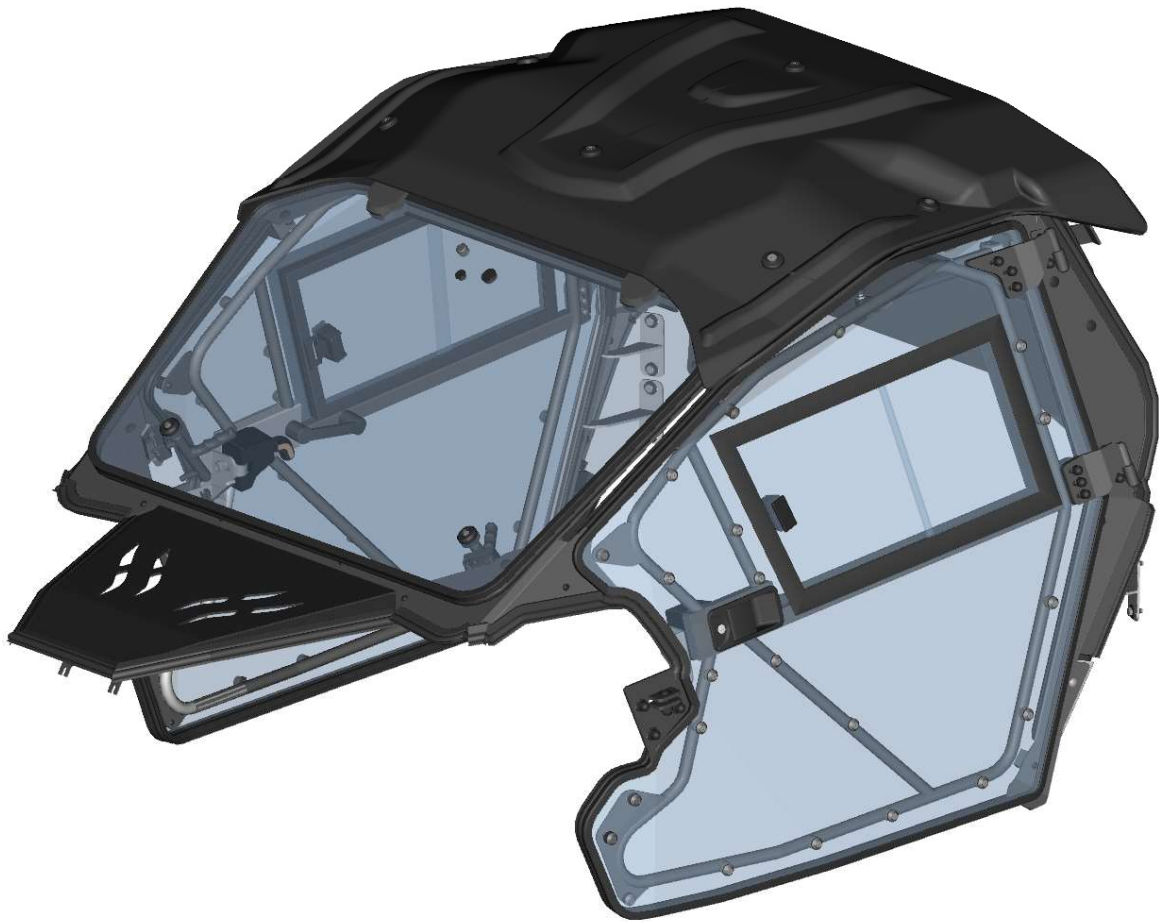

# *HardCabs*

*SPARE - PARTS CATALOG*

**SEGWAY**

**VILLAIN**

CAB PREVIEW

2

**ALL PANELS**

3

ID	Catalog no.	Description	Qty
1	74S01U02S10	FRONT PANEL	1
2	74S01U02S20	REAR PANEL	1
3	74S01U02S30	ROOF PANEL	1
4	74S01U02S40	LEFT DOOR	1
5	74S01U02S50	RIGHT DOOR	1
-	-----	ELECTROINSTALLATION	1

Page	Price
9	
7	
5	
15	
20	
24	