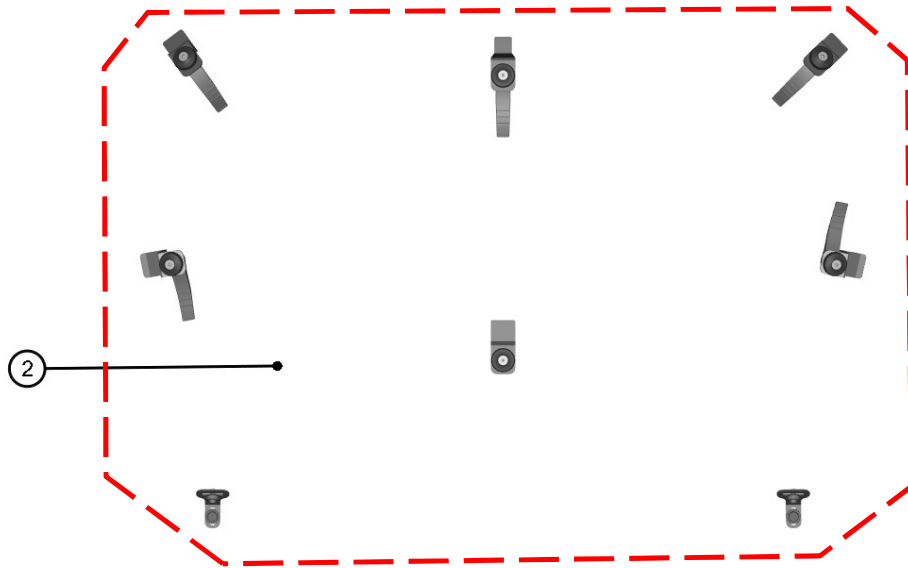

HardCabs  
2464 Wisconsin Ave  
Downers Grove, IL 60515

[parts@hardcabs.com](mailto:parts@hardcabs.com)  
630-324-8585

[www.hardcabs.com](http://www.hardcabs.com)

ROOF PANEL

4

**ROOF PANEL ASSEMBLIES**

5

ID	Catalog no.	Description	Qty	Price
1	74S01U02-30M001	ROOF ASSEMBLY	1	
2	74S01U02-30PKM001	ROOF HARDWARE KIT	1	