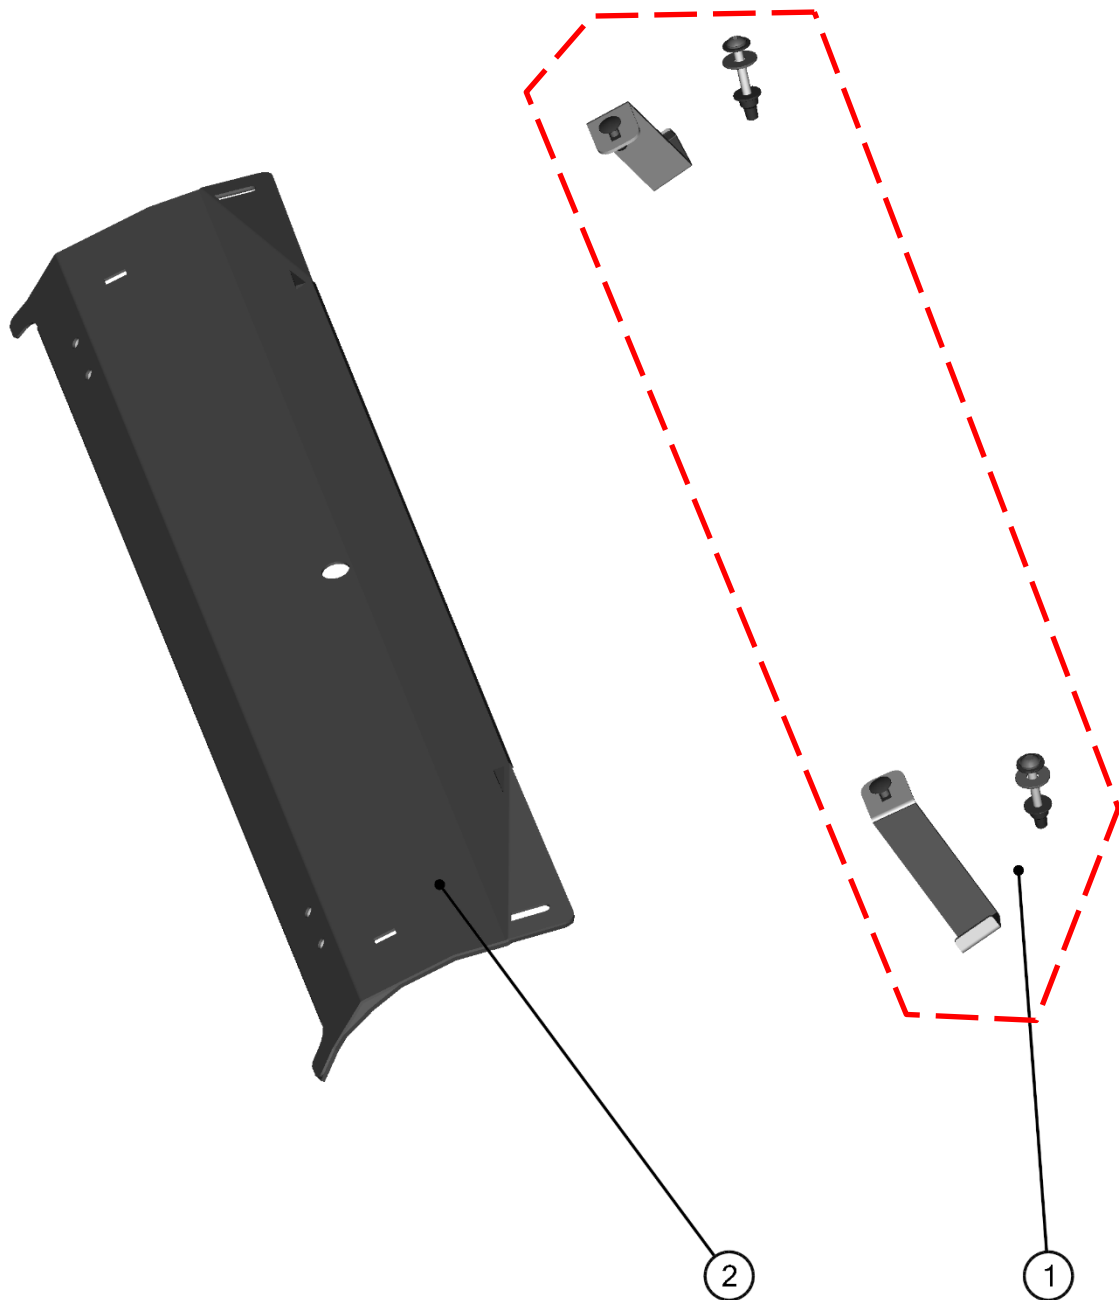

**REAR RIGHT BASE ASSEMBLIES**

ID	Catalog no.	Description	Qty	Price
1	41S09U02-20PKM005	RIGHT BASE HARDWARE KIT	1	
2	41S09U02-20M103	RIGHT BASE ASSEMBLY	1	

**FRONT PANEL**

12

**FRONT PANEL ASSEMBLIES**

13

**FRONT UPPER LEDGE ASSEMBLIES**