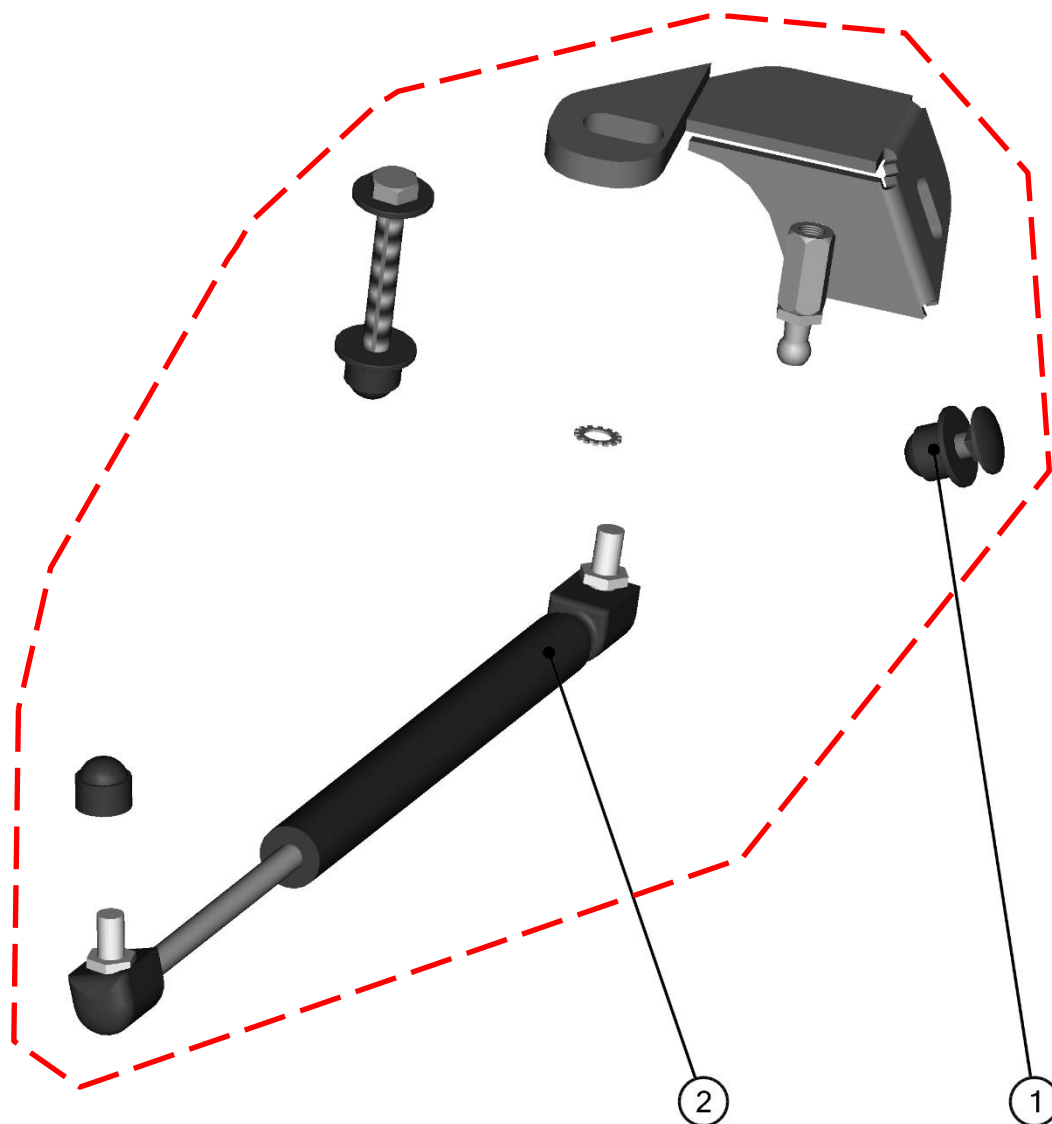

**FRONT BOTTOM LEDGE ASSEMBLIES**

16

ID	Catalog no.	Description	Qty
1	41S09U02-10PKM005	FRONT BOTTOM HARDWARE KIT	1
2	41S09U02-10M002	FRONT BOTTOM LEDGE ASSEMBLY	1

Price

LEFT DOOR

17

LEFT DOOR ASSEMBLIES

**LEFT FRONT DOOR GAS SPRING ASSEMBLY**