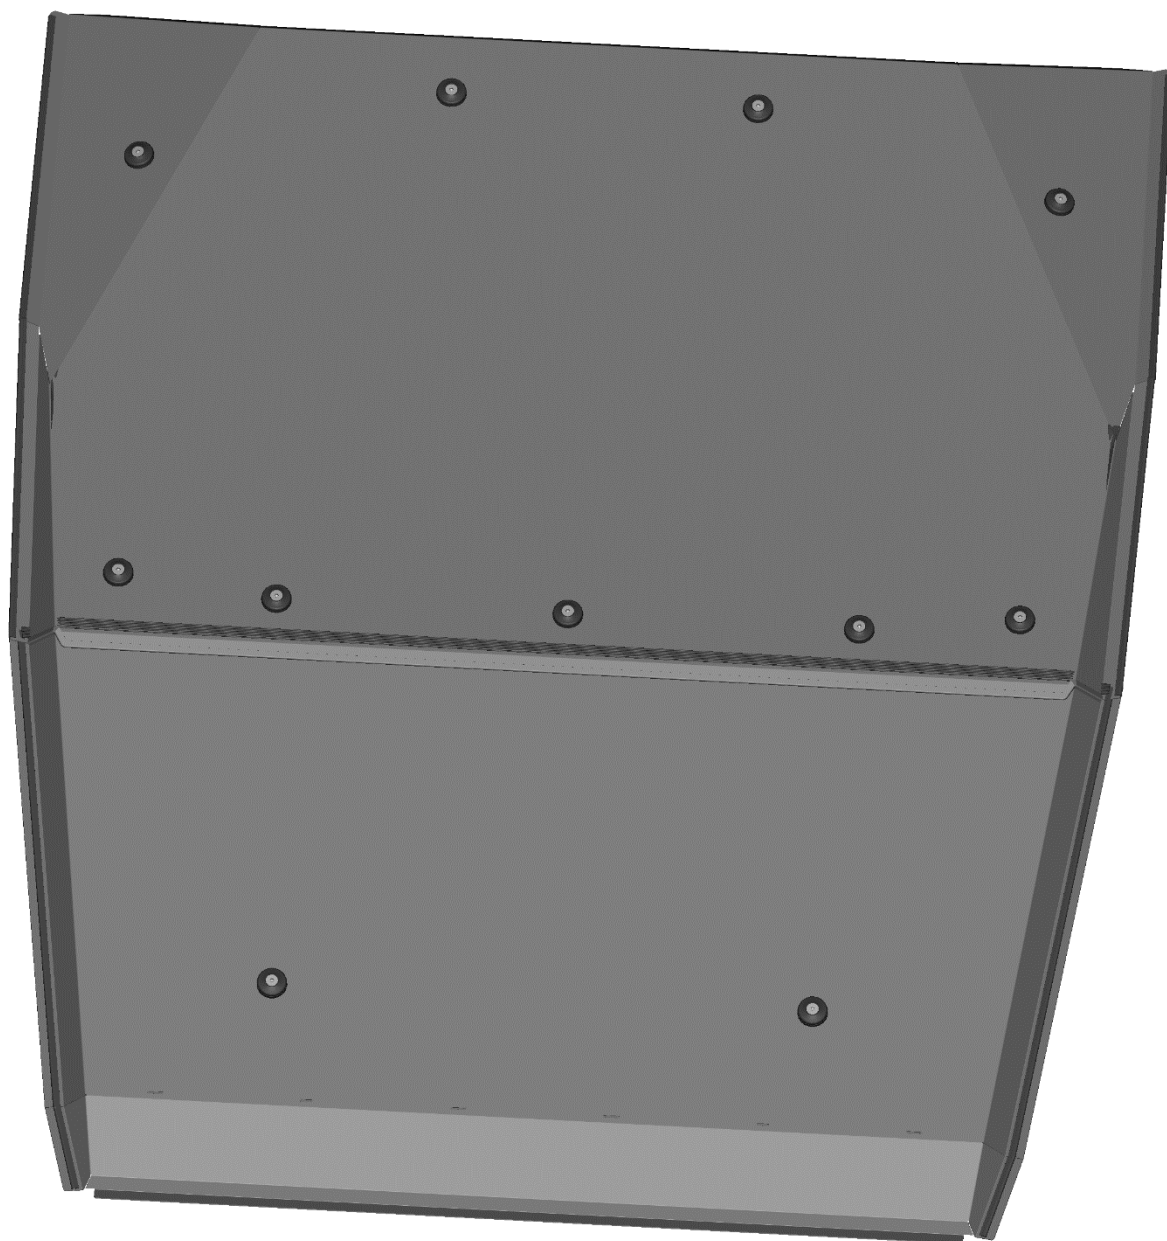

ROOF PANEL

4