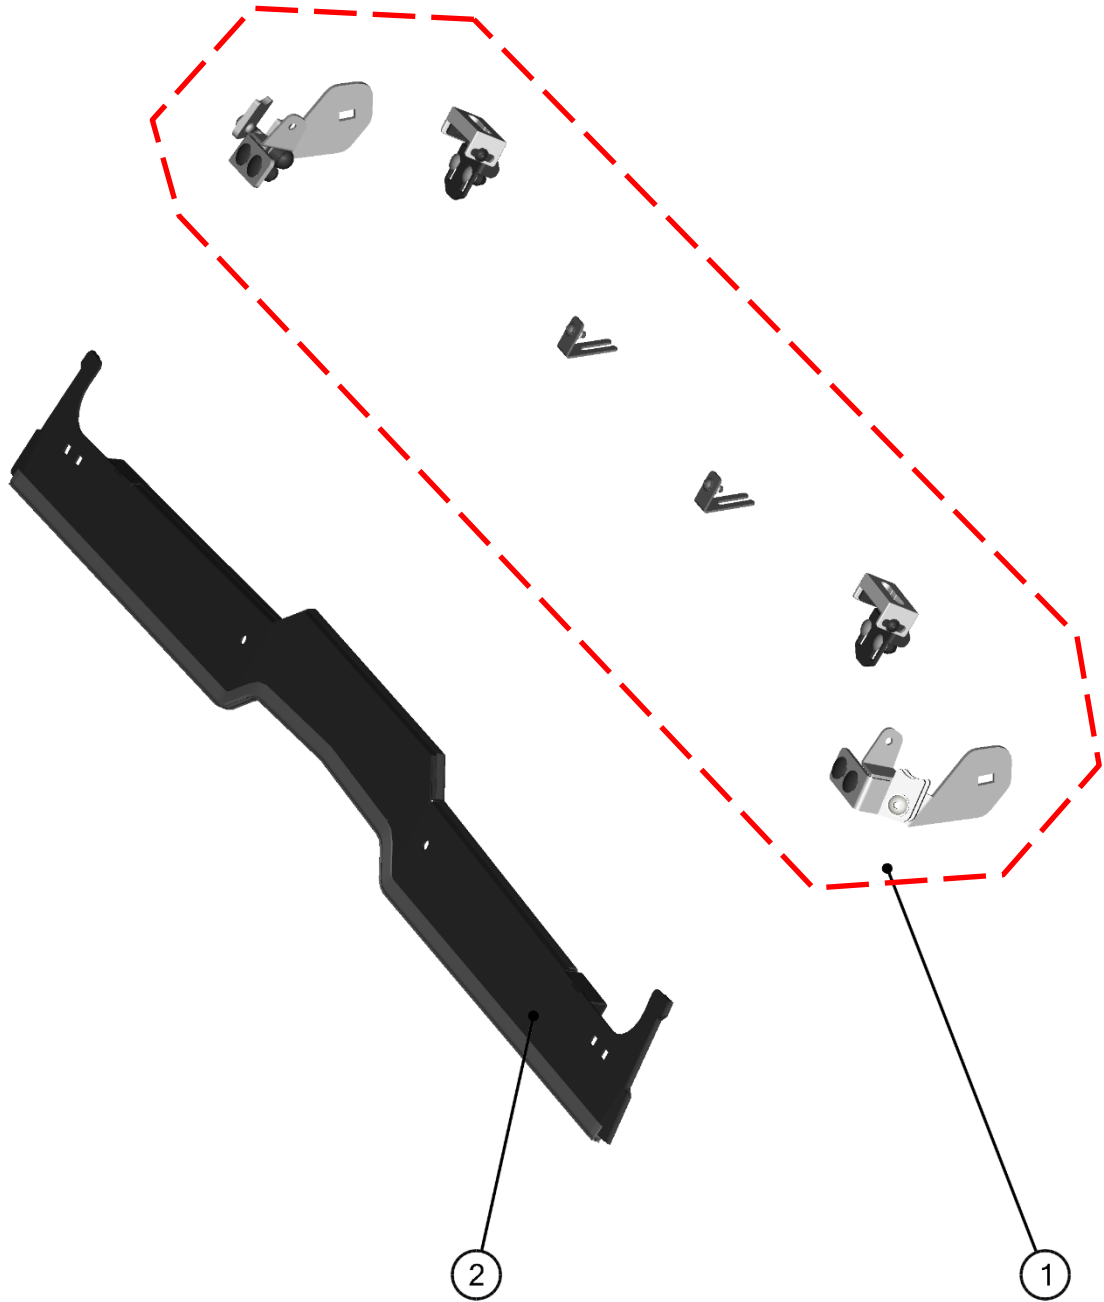

FRONT BOTTOM LEDGE ASSEMBLIES

16

ID	Catalog no.	Description	Qty
1	41S09U02-10PKM005	FRONT BOTTOM HARDWARE KIT	1
2	41S09U02-10M002	FRONT BOTTOM LEDGE ASSEMBLY	1

Price