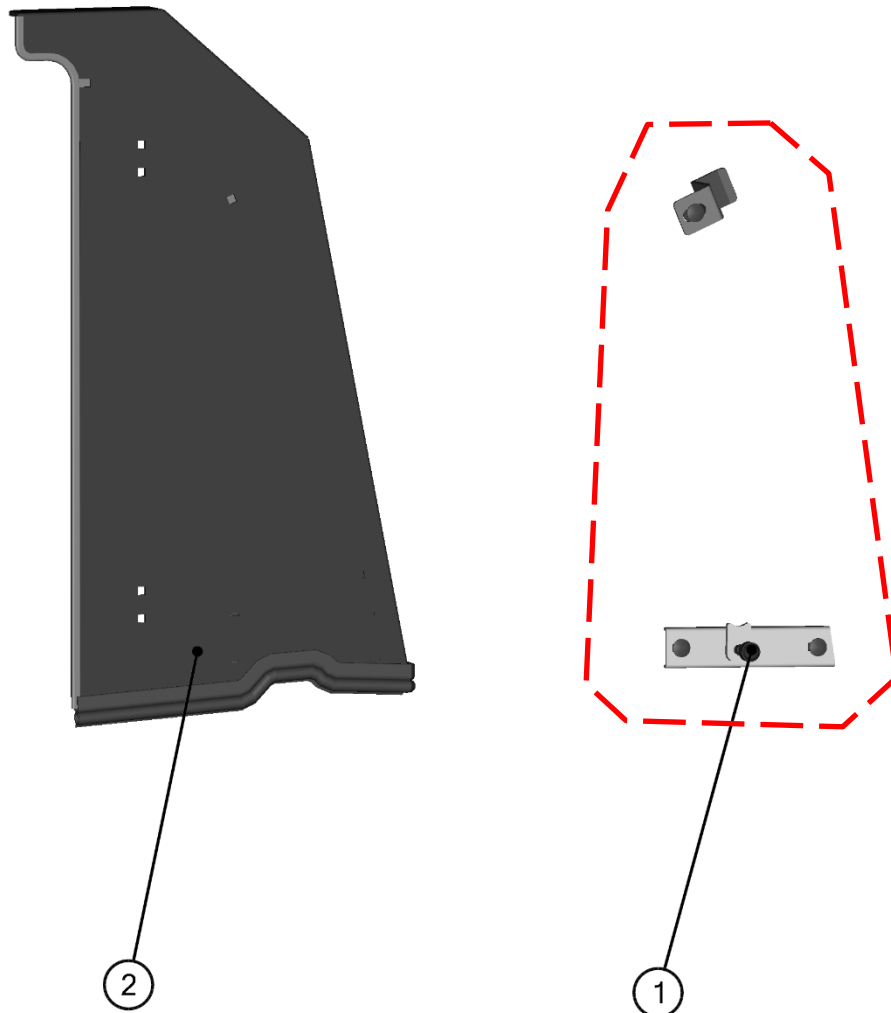

UPPER BOTTOM ASSEMBLIES

ID	Catalog no.	Description	Qty	Price
1	41S09U02-20M004	REAR UPPER LEDGE ASSEMBLY	1	
2	41S09U02-20PKM003	REAR UPPER HARDWARE KIT	1	

**REAR LEFT BASE ASSEMBLIES**

10

ID	Catalog no.	Description	Qty	Price
1	41S09U02-20PKM004	LEFT BASE HARDWARE KIT	1	
2	41S09U02-20M003	LEFT BASE ASSEMBLY	1	