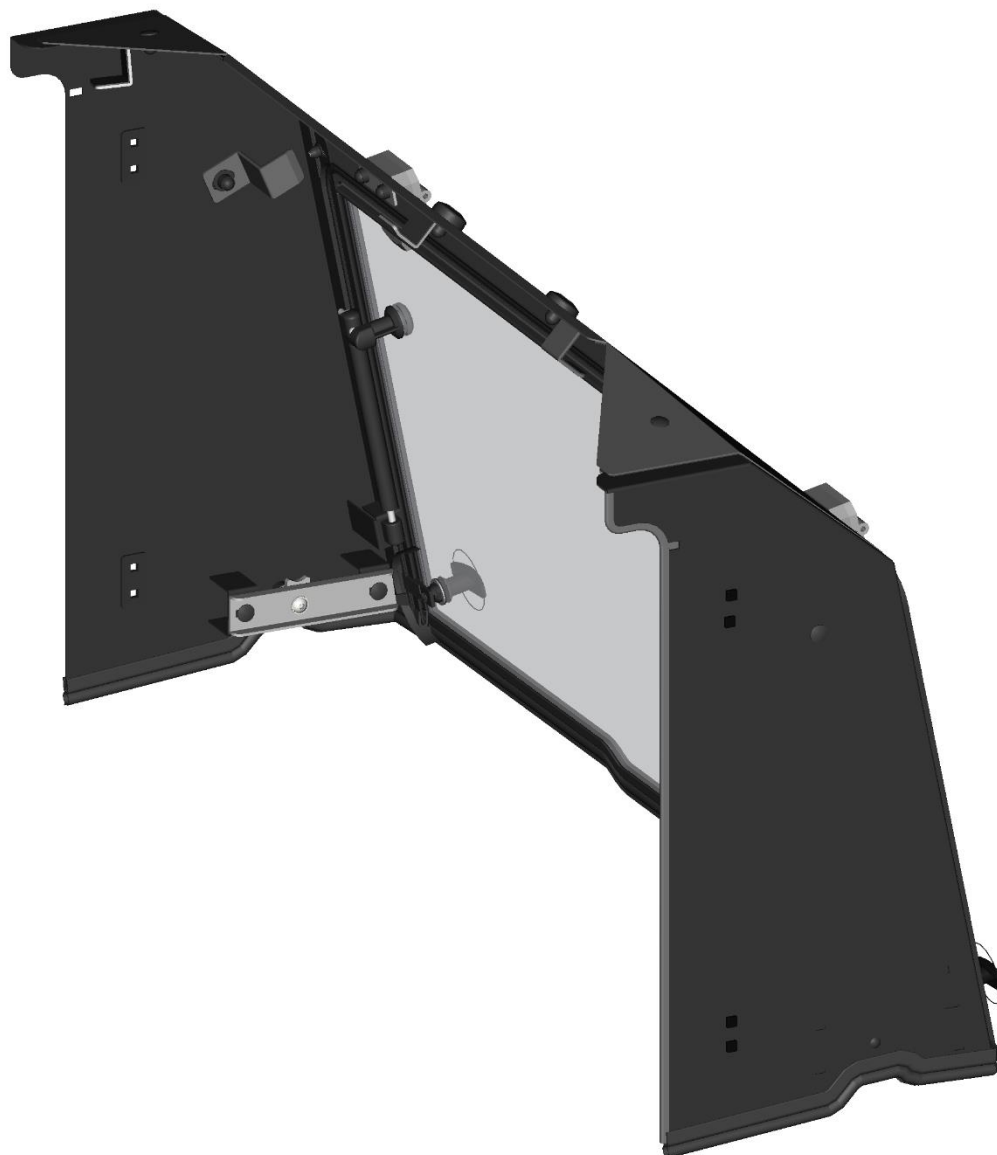

REAR PANEL

6