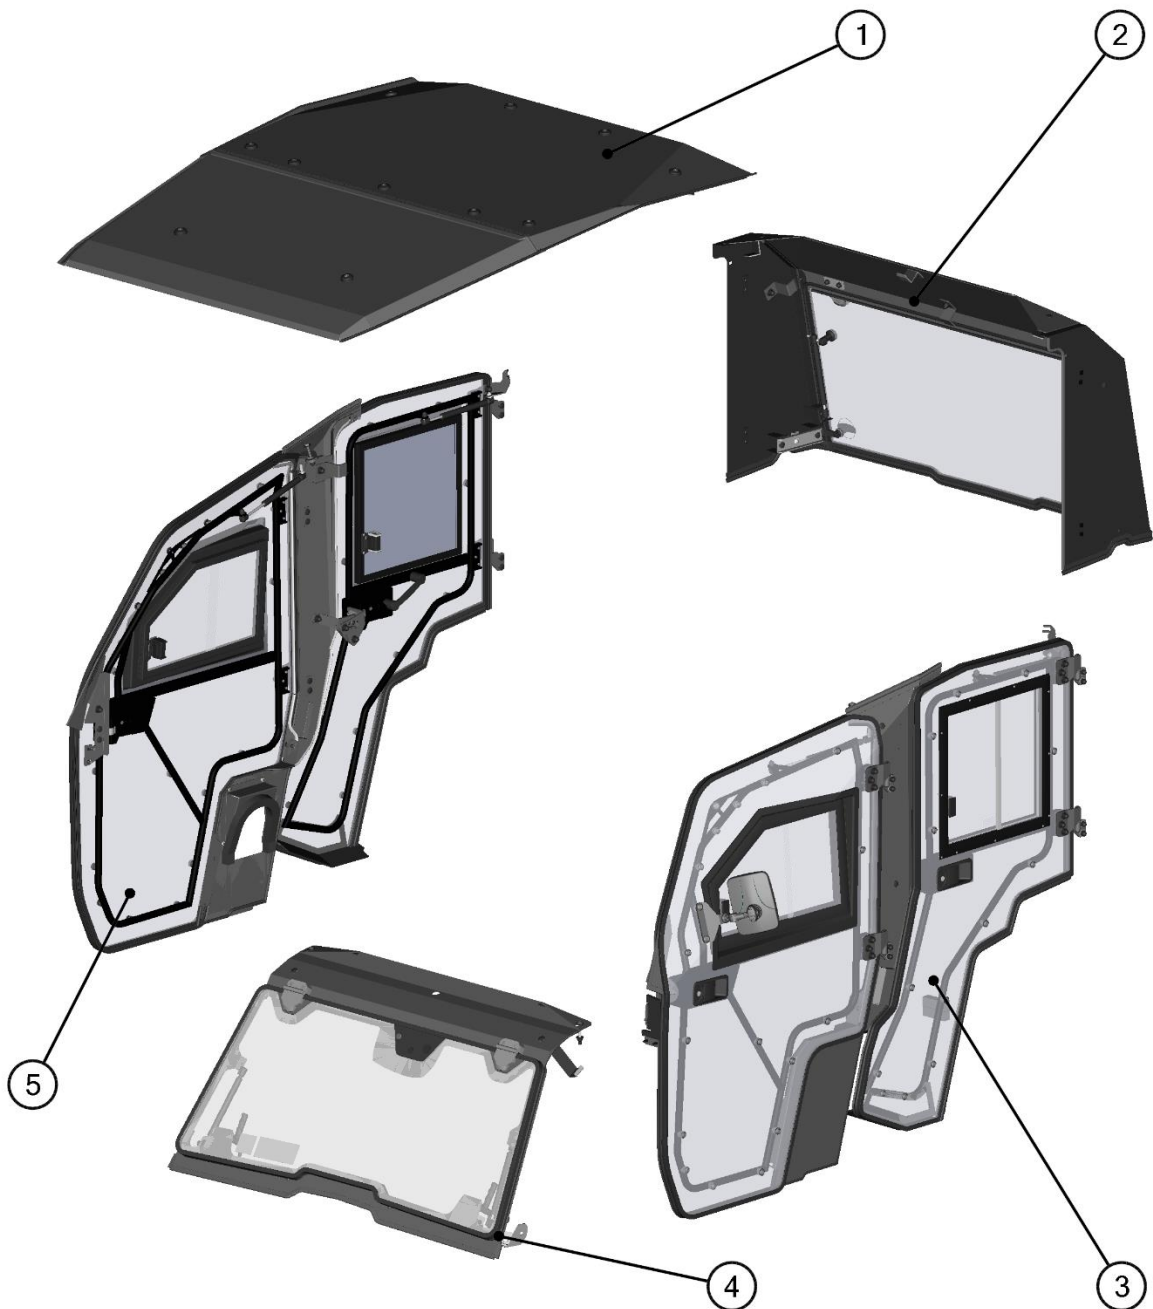

*SPARE - PARTS CATALOG*

**YAMAHA**

**WOLVERINE R-MAX 4 2020+**

**CAB PREVIEW**

2

ALL PANELS

3

ID	Catalog no.	Description	Qty
1	41S09U02S30	ROOF	1
2	41S09U02S20	REAR PANEL	1
3	41S09U02S40	LEFT DOOR	1
4	41S09U02S10	FRONT PANEL	1
5	41S09U02S50	RIGHT DOOR	1
-	-----	ELECTROINSTALLATION	1