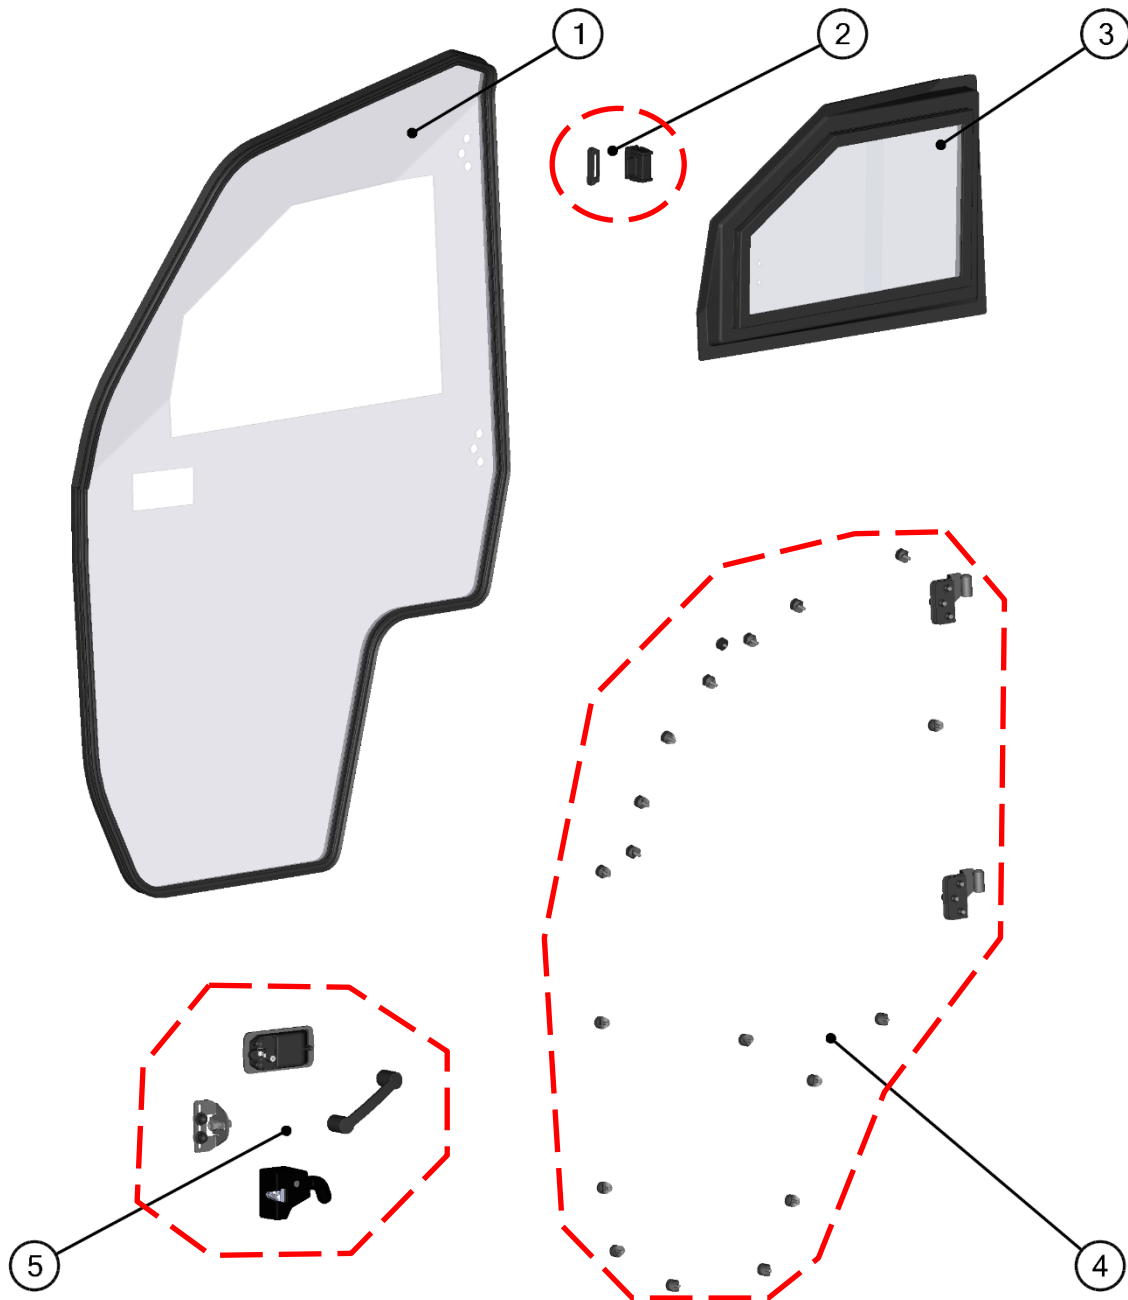

**RIGHT REAR COVER KIT**

32

ID	Catalog no.	Description	Qty	Price
1	41S09U02-50M040	RIGHT REAR COVER KIT	1	

**FRONT RIGHT DOOR ASSEMBLIES**

ID	Catalog no.	Description	Qty	Price
1	41S09U02-50M015	RIGHT DOOR POLY WITH SEALING	1	
2	41S08U04-40PKM002	GLASS LOCK WITH STOP KIT	1	
3	41S08U04-50M003	RIGHT DOOR WINDOW ASSEMBLY	1	
4	41S09U01-50PKM002	RIGHT DOOR HINGES WITH FIXING KIT	1	
5	41S09U01-50PKM003	RIGHT DOOR LOCK WITH STOP KIT	1	