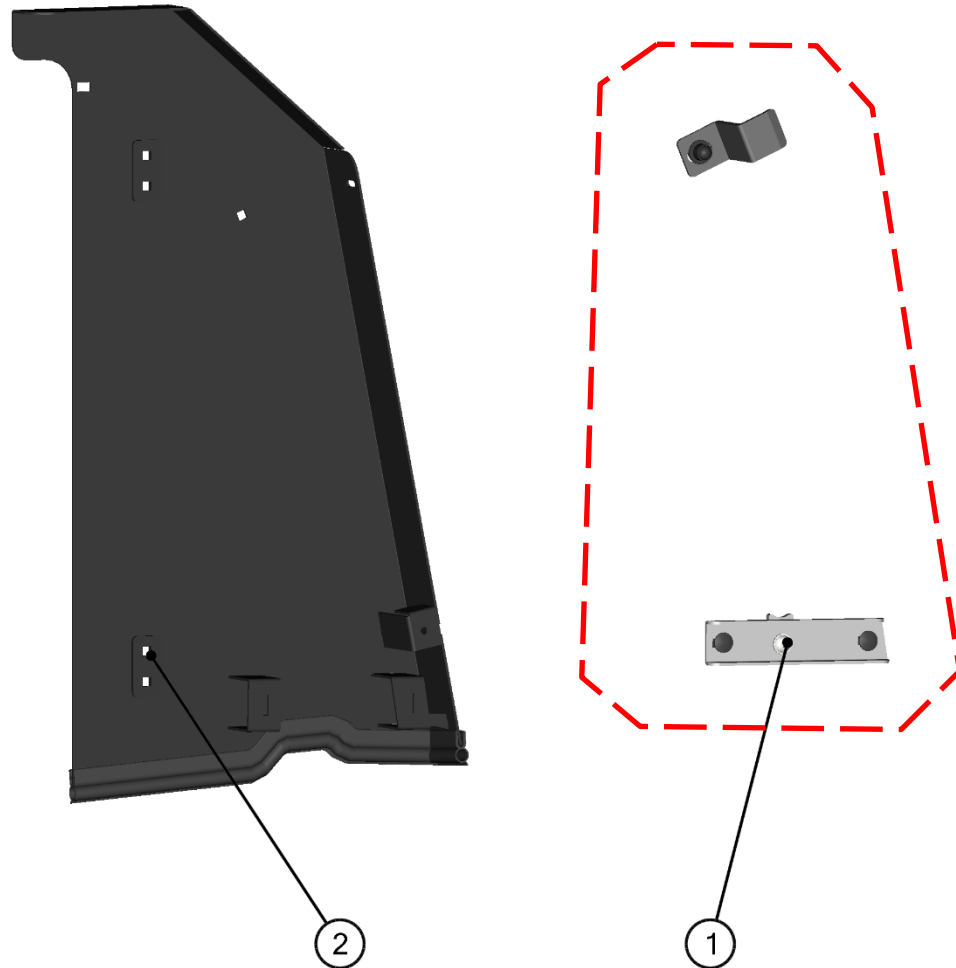

REAR RIGHT BASE ASSEMBLIES

ID	Catalog no.	Description	Qty	Price
1	41S09U02-20PKM005	RIGHT BASE HARDWARE KIT	1	
2	41S09U02-20M103	RIGHT BASE ASSEMBLY	1