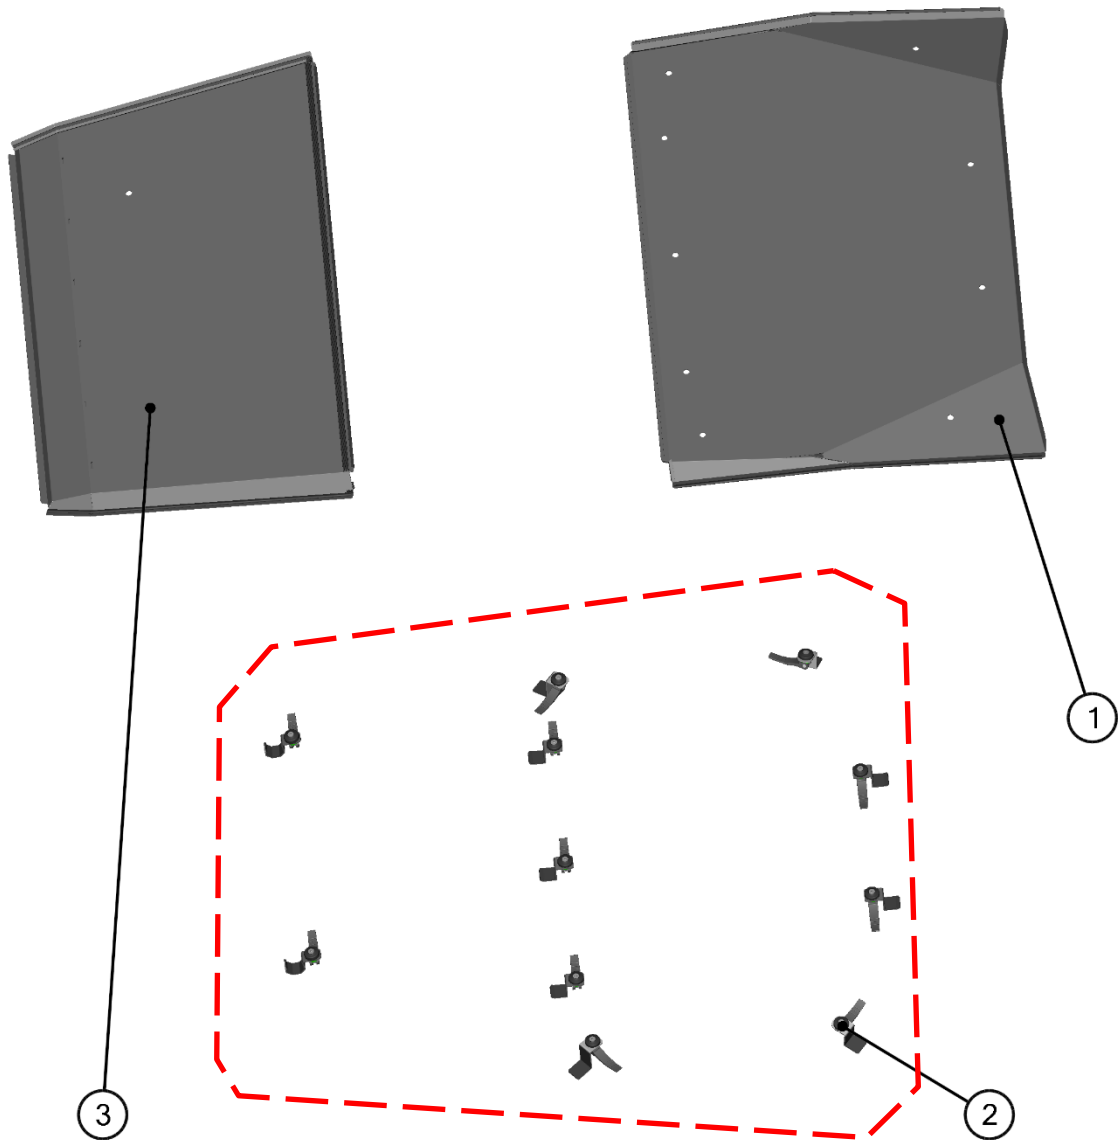

ROOF PANEL ASSEMBLIES

5

ID	Catalog no.	Description	Qty
1	41S08U04-30M001	REAR ROOF ASSEMBLY	1
2	41S09U02-30PKM001	ROOF HARDWARE KIT	1
3	41S09U02-30M005	FRONT ROOF ASSEMBLY	1

Price