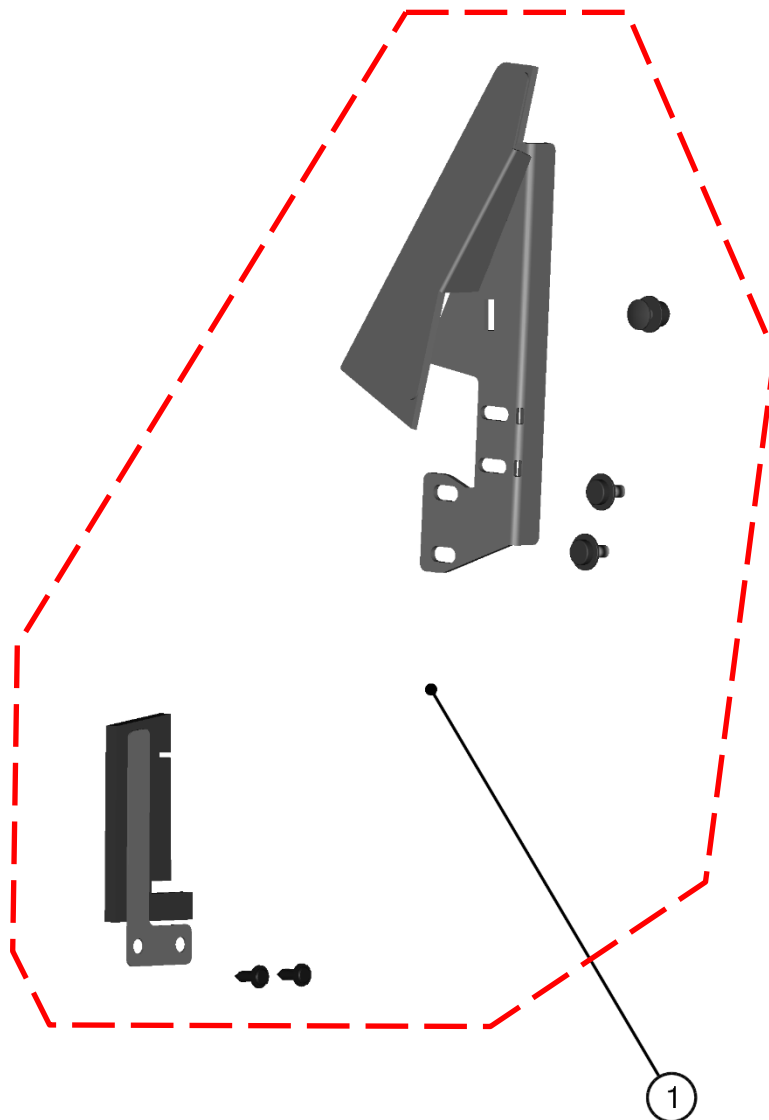

LEFT FRONT COVER KIT

25

ID	Catalog no.	Description	Qty
1	41S09U02-40PKM006	FRONT COVER KIT	1

Price

DFK Cab, s.r.o.
Za Olšávkou 391
Uherské Hradiště 686 01
Czech Republic

Tel: +420 572 520 061,3
Fax: +420 572 520 071
E-mail: dfk@dfk.cz

www.dfk.cz
<http://www.dfk.cz/podpora-utv>
password: 78a6xu6mj8G