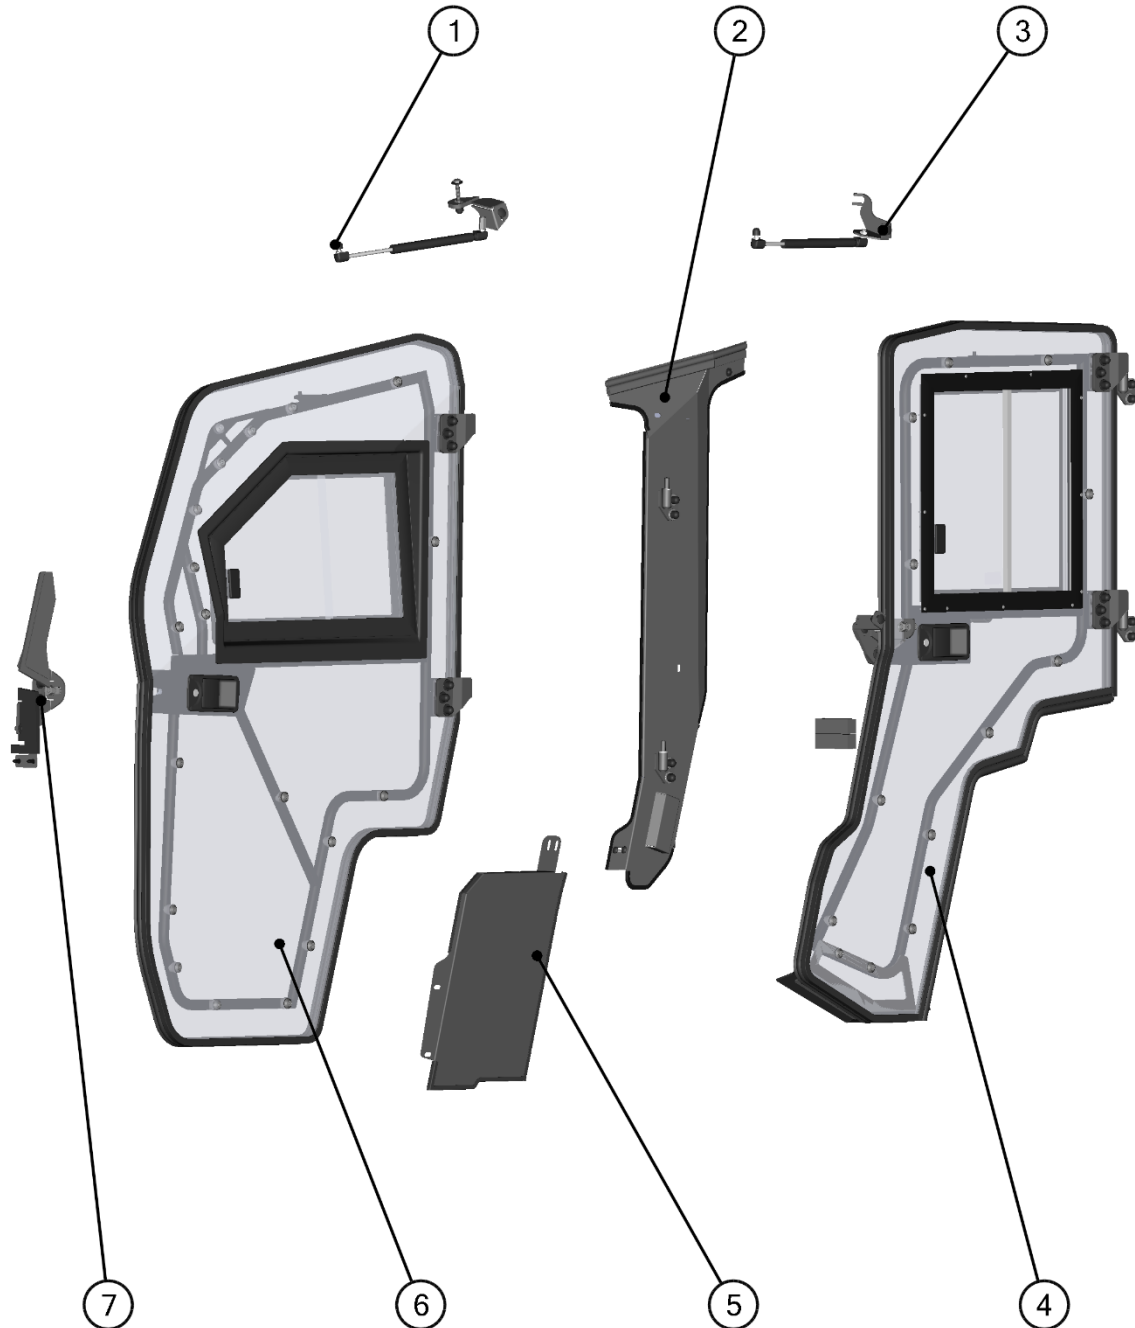

**FRONT BOTTOM LEDGE ASSEMBLIES**

16

ID	Catalog no.	Description	Qty
1	41S09U02-10PKM005	FRONT BOTTOM HARDWARE KIT	1
2	41S09U02-10M002	FRONT BOTTOM LEDGE ASSEMBLY	1

Price

LEFT DOOR

17

LEFT DOOR ASSEMBLIES

**LEFT FRONT DOOR GAS SPRING ASSEMBLY**