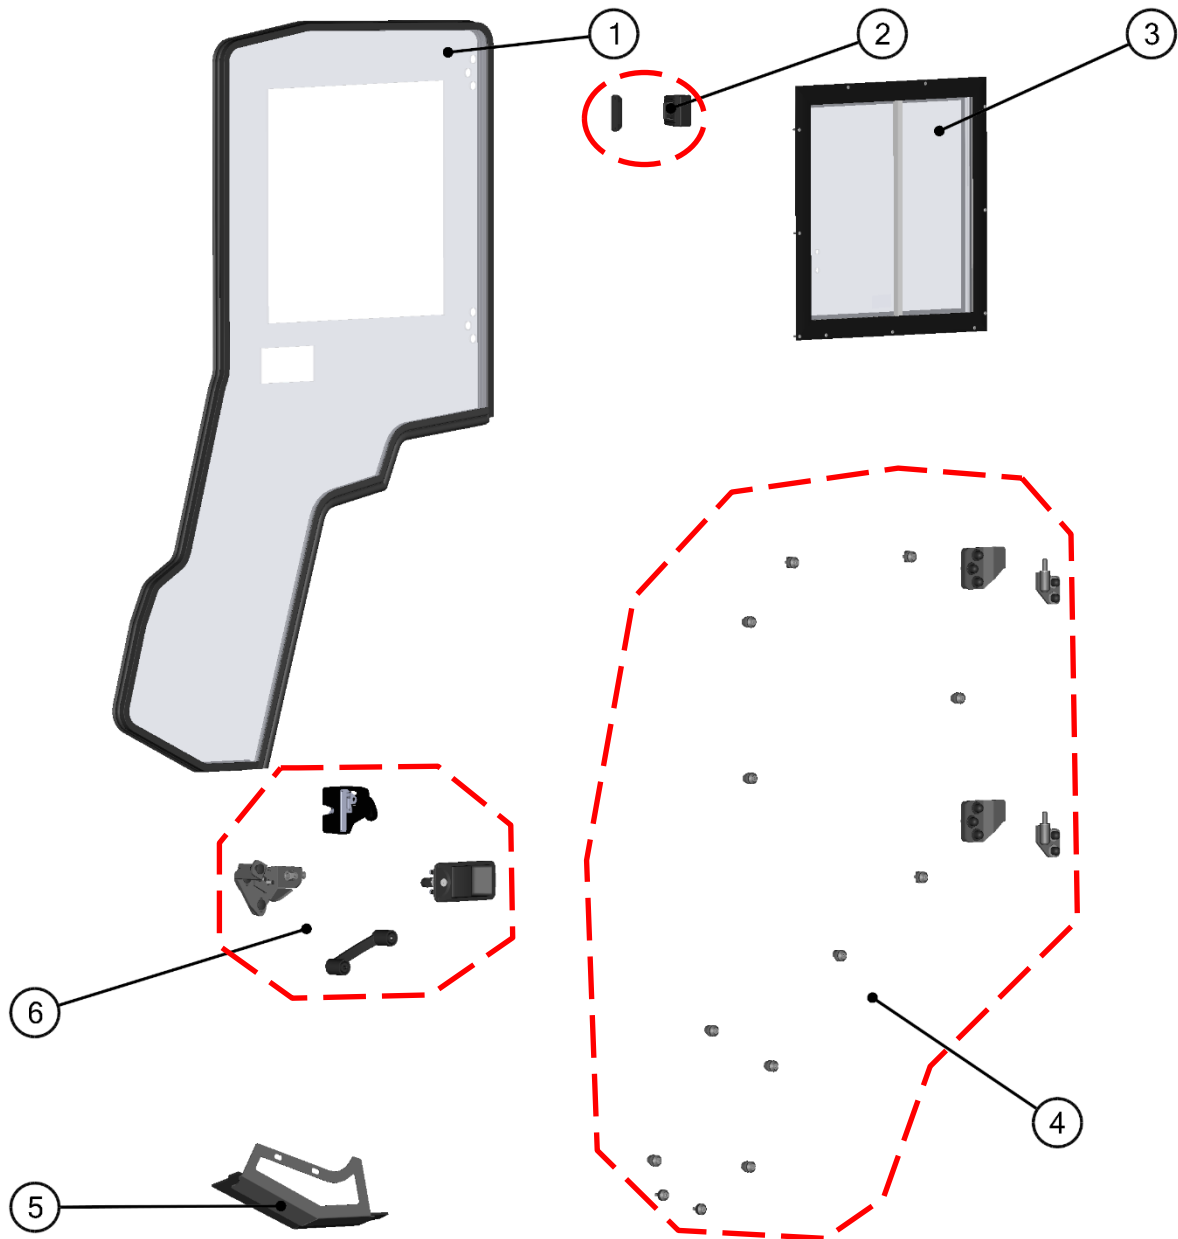

LEFT REAR DOOR ASSEMBLY

22

ID	Catalog no.	Description	Qty	Price
1	41S09U02-40M021	LEFT REAR DOOR POLY WITH SEALING	1	
2	41S08U04-40PKM002	GLASS LOCK WITH STOP KIT	1	
3	41S09U02-40M026	LEFT REAR DOOR WINDOW ASSEMBLY	1	
4	41S09U02-40PKM004	LEFT REAR DOOR HINGES WITH FIXING KIT	1	
5	41S09U02-40M025	LEFT REAR DOOR STEP COVER	1	
6	41S09U02-40PKM005	LEFT REAR DOOR LOCK WITH STOP KIT	1