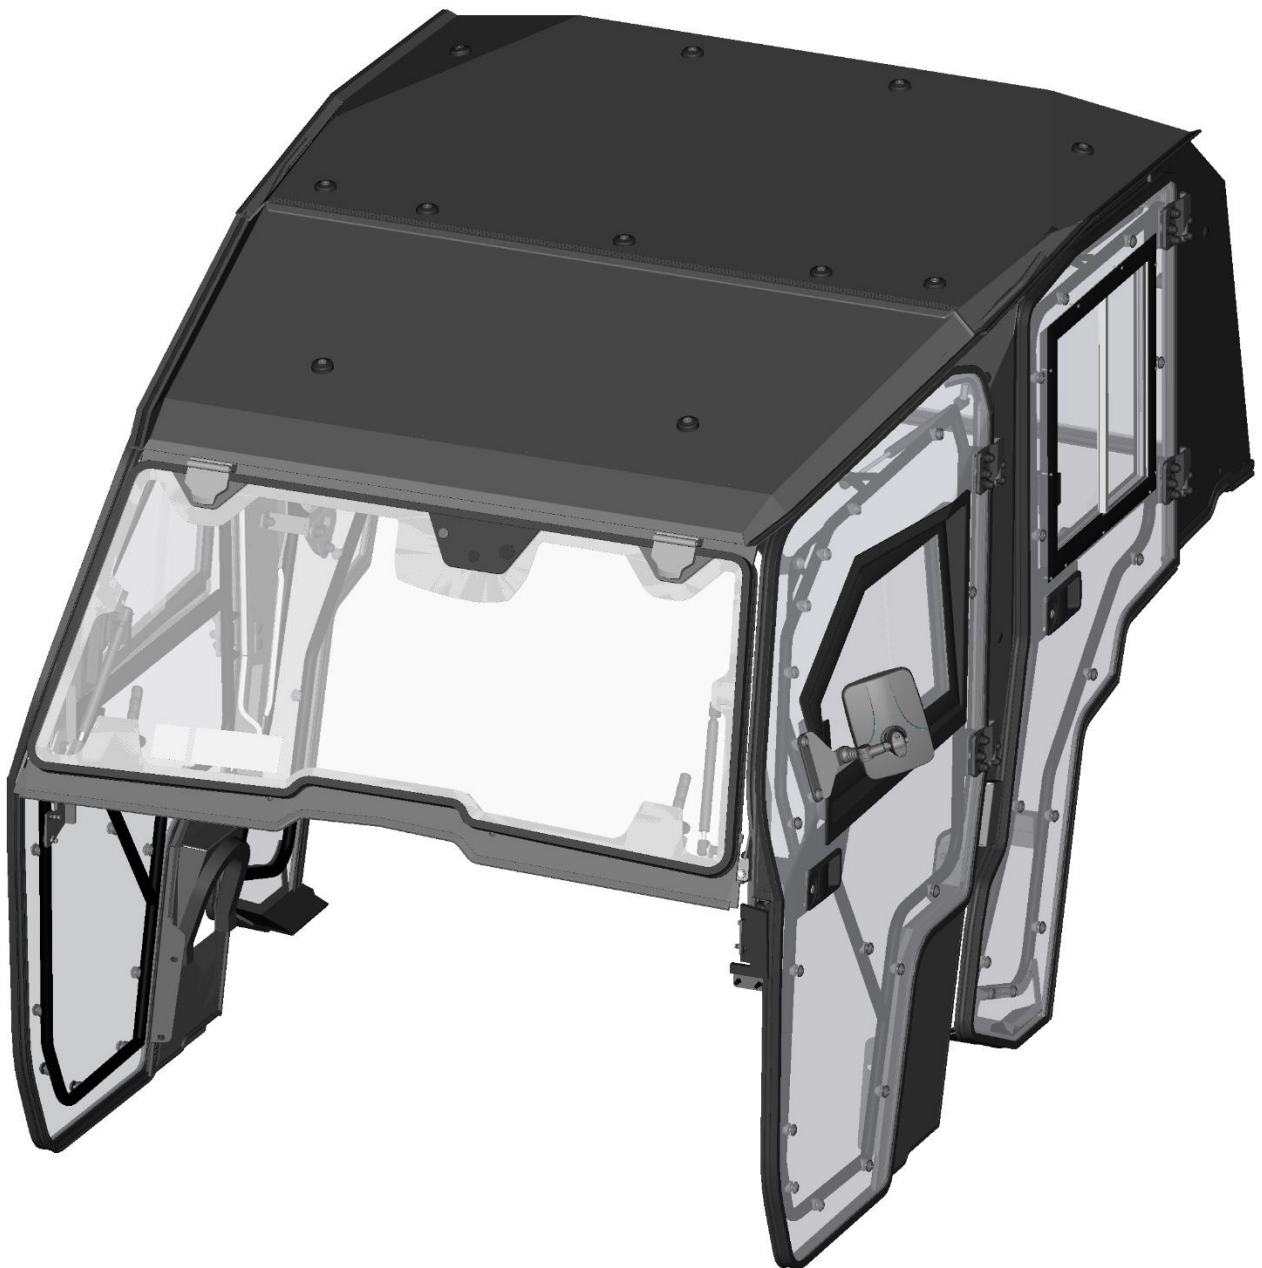

*SPARE - PARTS CATALOG*

**YAMAHA**

**WOLVERINE R-MAX 4 2020+**

**CAB PREVIEW**

2

ALL PANELS

3

ID	Catalog no.	Description	Qty
1	41S09U02S30	ROOF	1
2	41S09U02S20	REAR PANEL	1
3	41S09U02S40	LEFT DOOR	1
4	41S09U02S10	FRONT PANEL	1
5	41S09U02S50	RIGHT DOOR	1
-	-----	ELECTROINSTALLATION	1