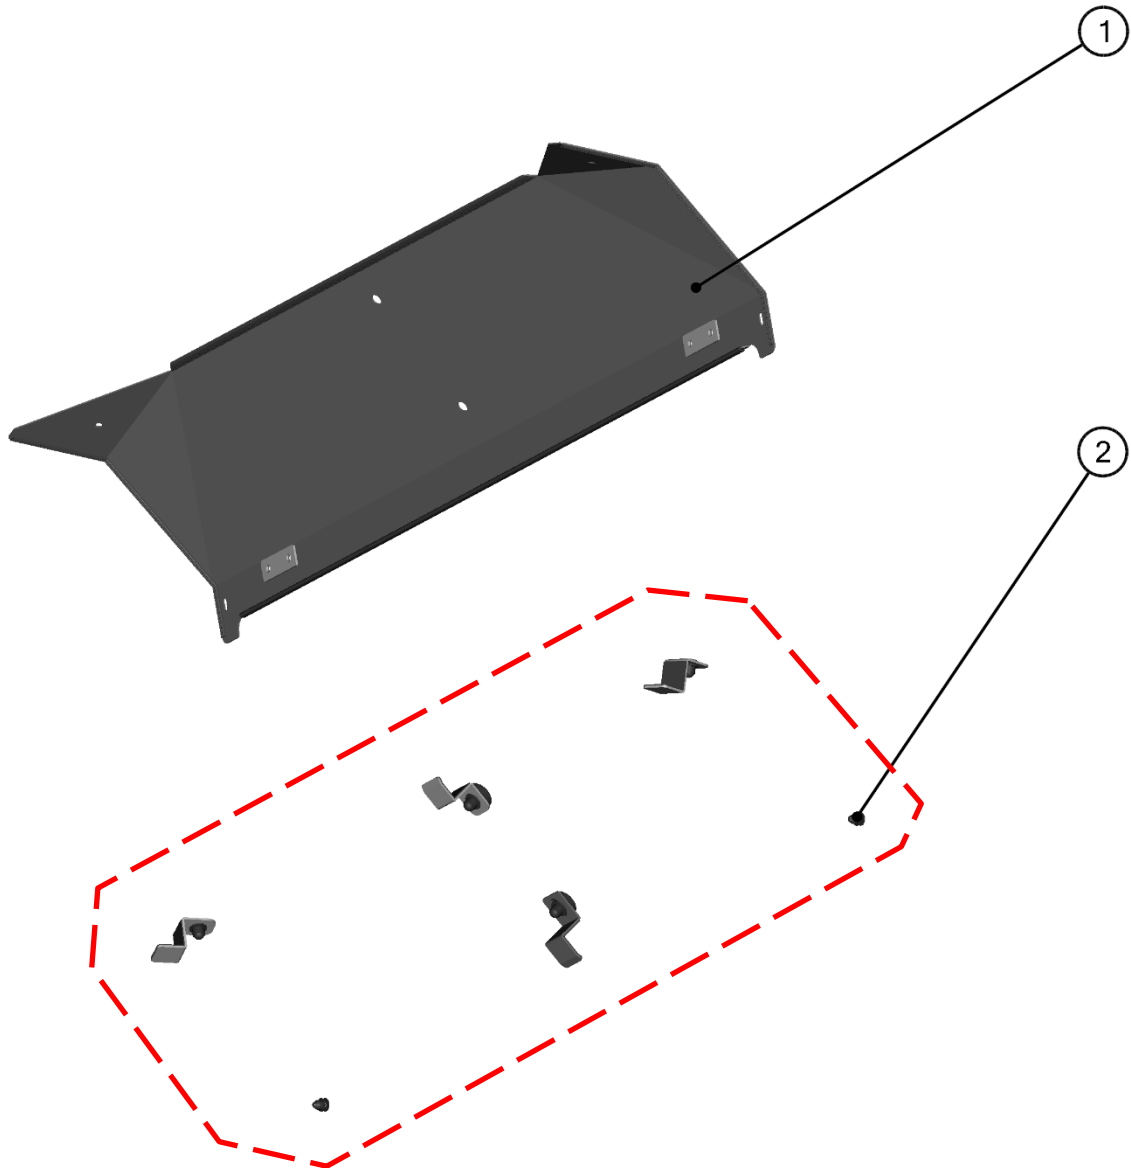

UPPER BOTTOM ASSEMBLIES

ID	Catalog no.	Description	Qty	Price
1	41S09U02-20M004	REAR UPPER LEDGE ASSEMBLY	1	
2	41S09U02-20PKM003	REAR UPPER HARDWARE KIT	1	

**REAR LEFT BASE ASSEMBLIES**

10

ID	Catalog no.	Description	Qty	Price
1	41S09U02-20PKM004	LEFT BASE HARDWARE KIT	1	
2	41S09U02-20M003	LEFT BASE ASSEMBLY	1	