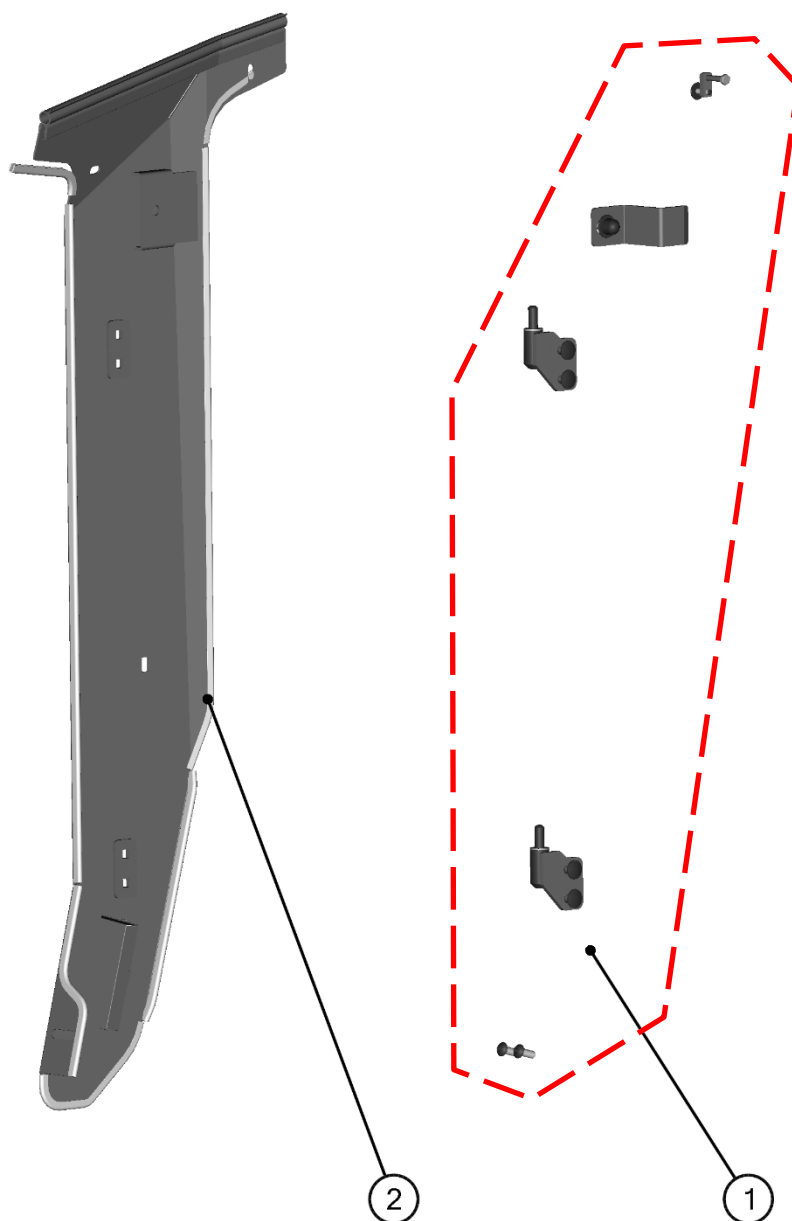

FRONT RIGHT BASE ASSEMBLY

29

ID	Catalog no.	Description	Qty	Price
1	41S09U02-50M010	LEFT FRONT DOOR BASE ASSEMBLY	1	
2	41S09U02-50PKM003	LEFT FRONT BASE HARDWARE KIT	1