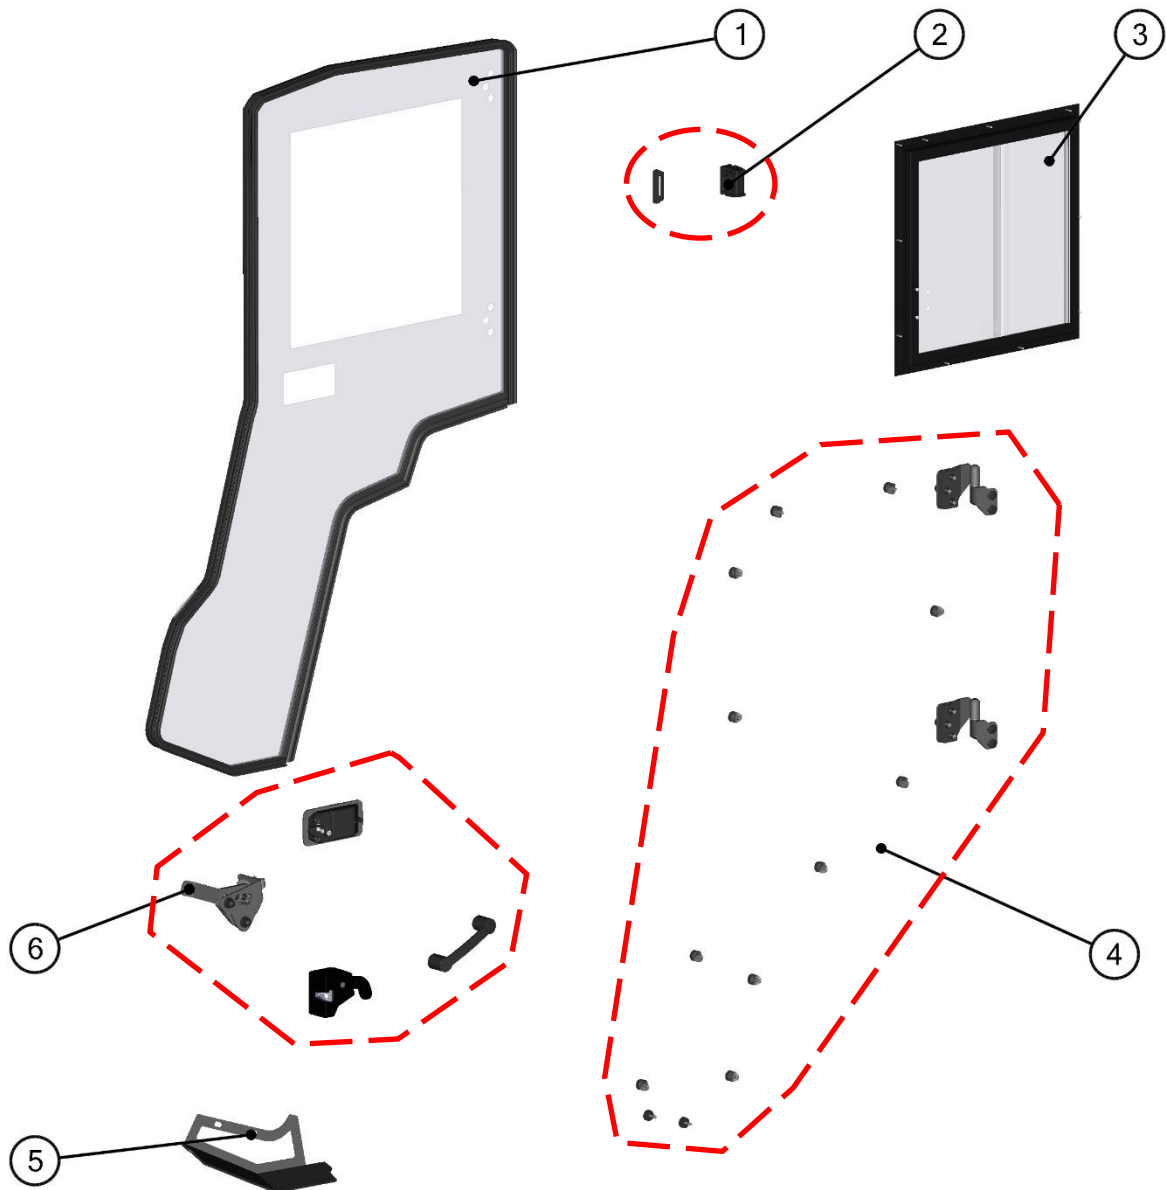

RIGHT REAR DOOR ASSEMBLY

31

ID	Catalog no.	Description	Qty	Price
1	41S09U02-50M021	RIGHT REAR DOOR POLY WITH SEALING	1	
2	41S08U04-40PKM002	GLASS LOCK WITH STOP KIT	1	
3	41S09U02-50M026	RIGHT REAR DOOR WINDOW ASSEMBLY	1	
4	41S09U02-50PKM004	RIGHT REAR DOOR HINGES WITH FIXING KIT	1	
5	41S09U02-50M025	RIGHT REAR DOOR STEP COVER	1	
6	41S09U02-50PKM005	RIGHT REAR DOOR LOCK WITH STOP KIT	1