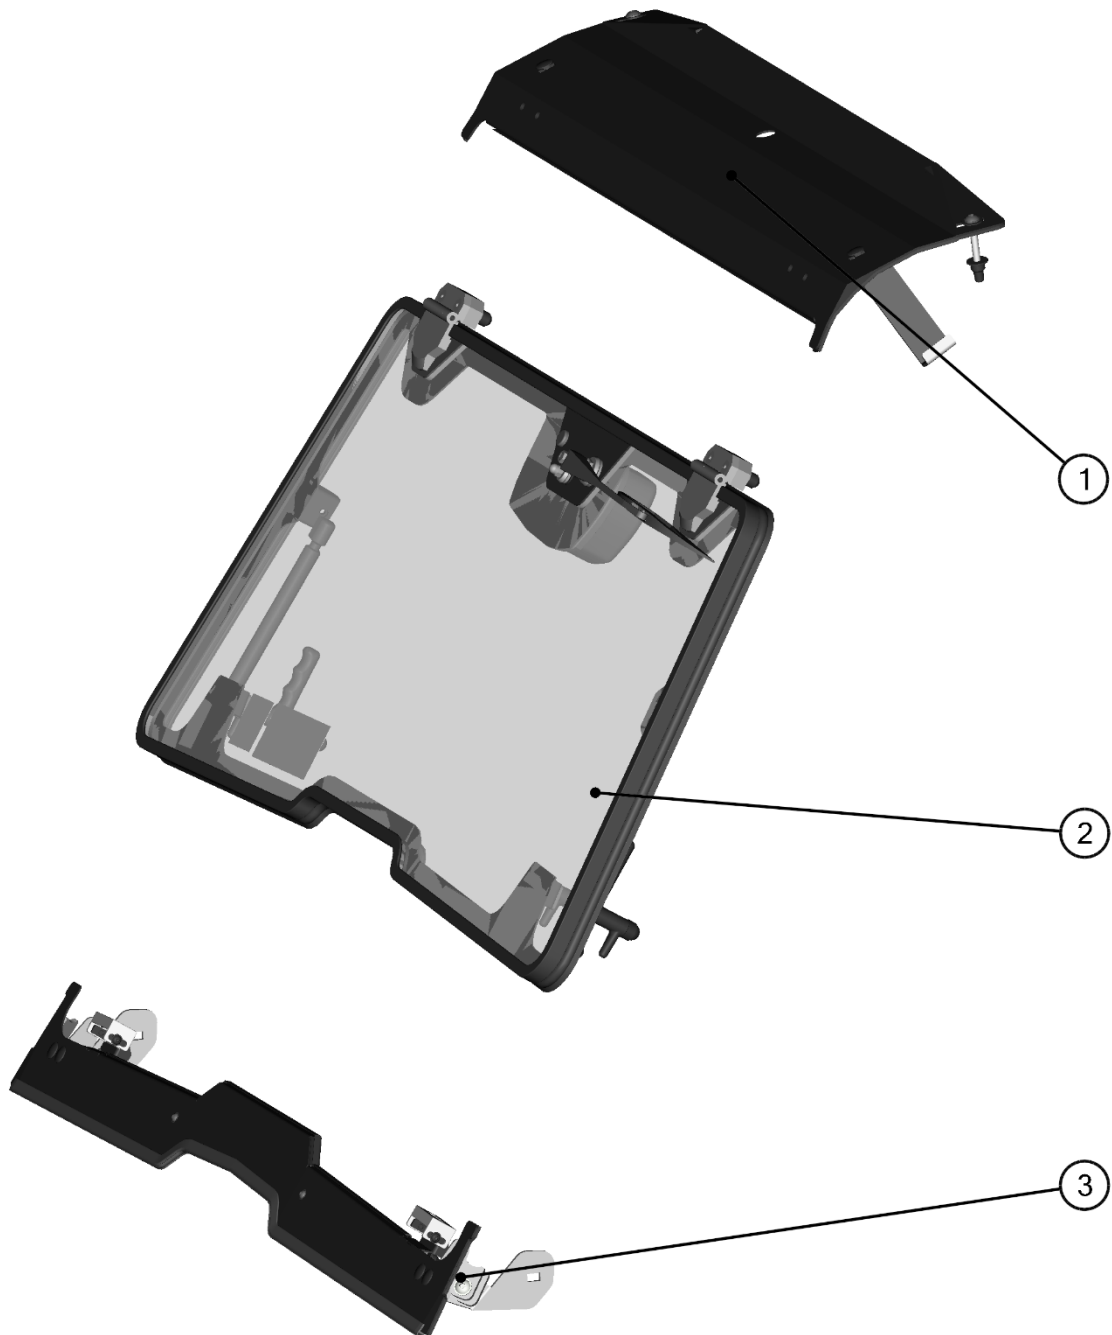

FRONT PANEL ASSEMBLIES

13