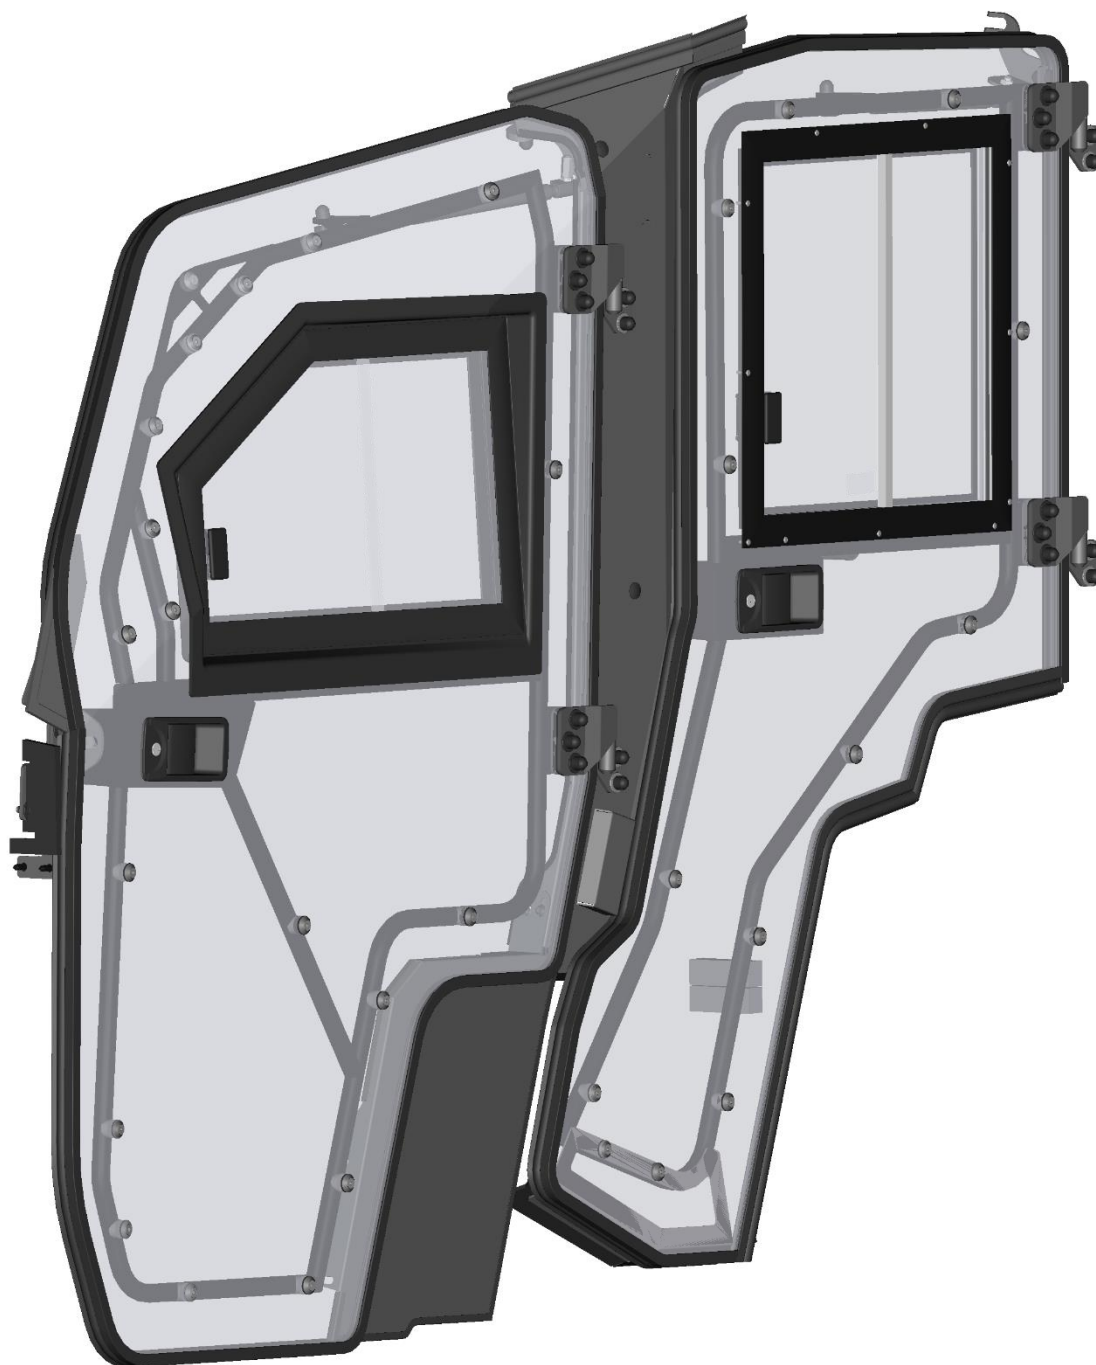

**FRONT BOTTOM LEDGE ASSEMBLIES**

16

ID	Catalog no.	Description	Qty
1	41S09U02-10PKM005	FRONT BOTTOM HARDWARE KIT	1
2	41S09U02-10M002	FRONT BOTTOM LEDGE ASSEMBLY	1

Price

LEFT DOOR

17

LEFT DOOR ASSEMBLIES

**LEFT FRONT DOOR GAS SPRING ASSEMBLY**