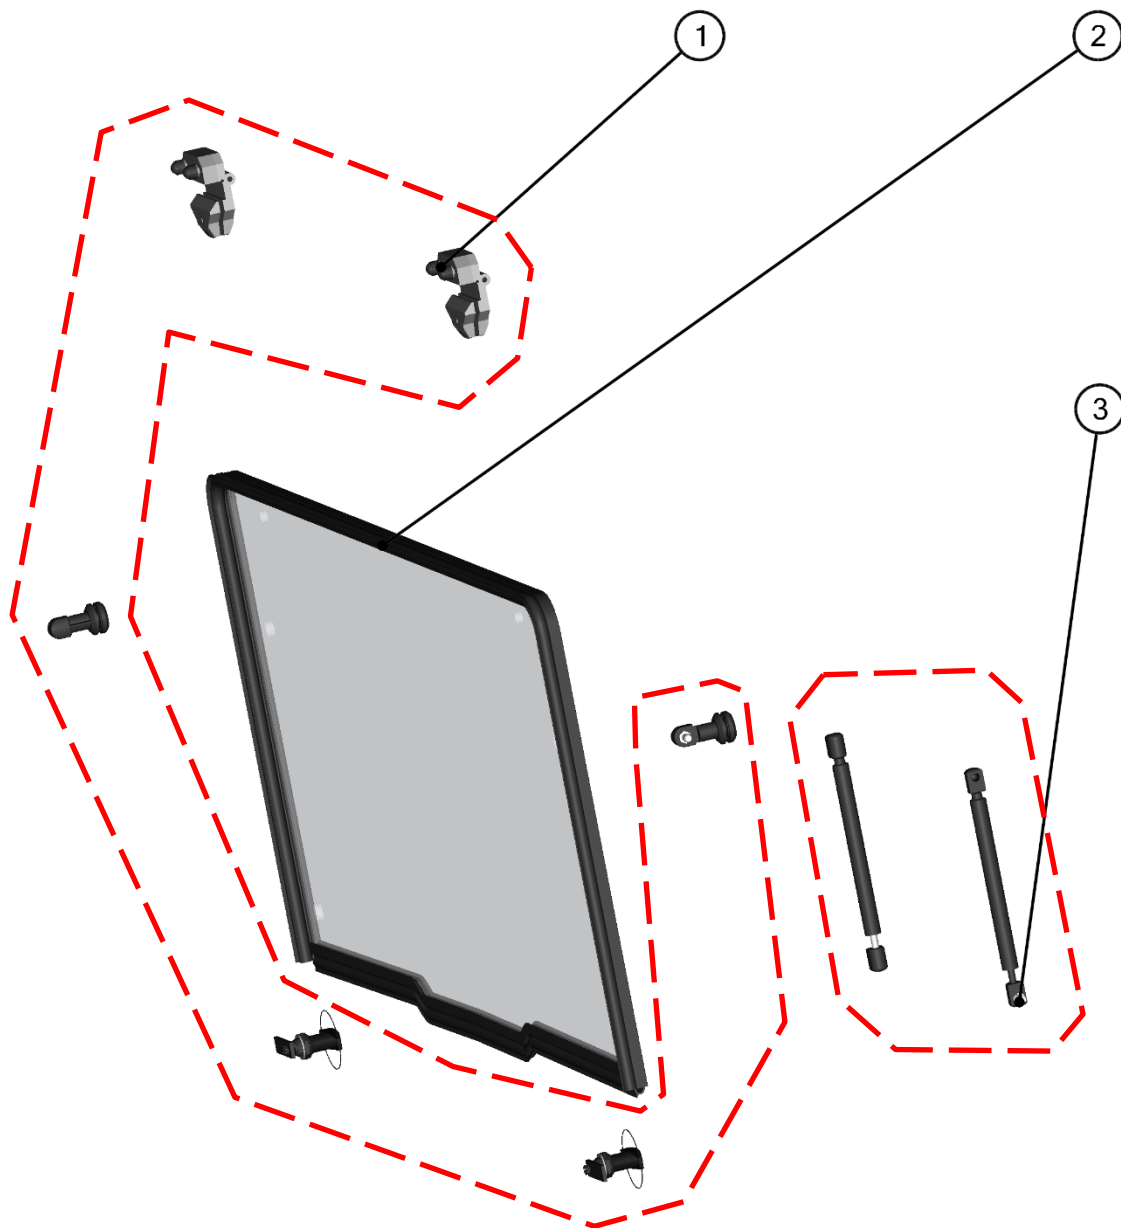

REAR WINDOW ASSEMBLIES

ID	Catalog no.	Description	Qty	Price
1	41S09U02-20PKM001	REAR WINDOW HARDWARE KIT	1	
2	41S09U02-20M006	REAR WINDOW WITH SEALING	1	
3	41S09U02-20PKM002	REAR GAS SPRING KIT	1