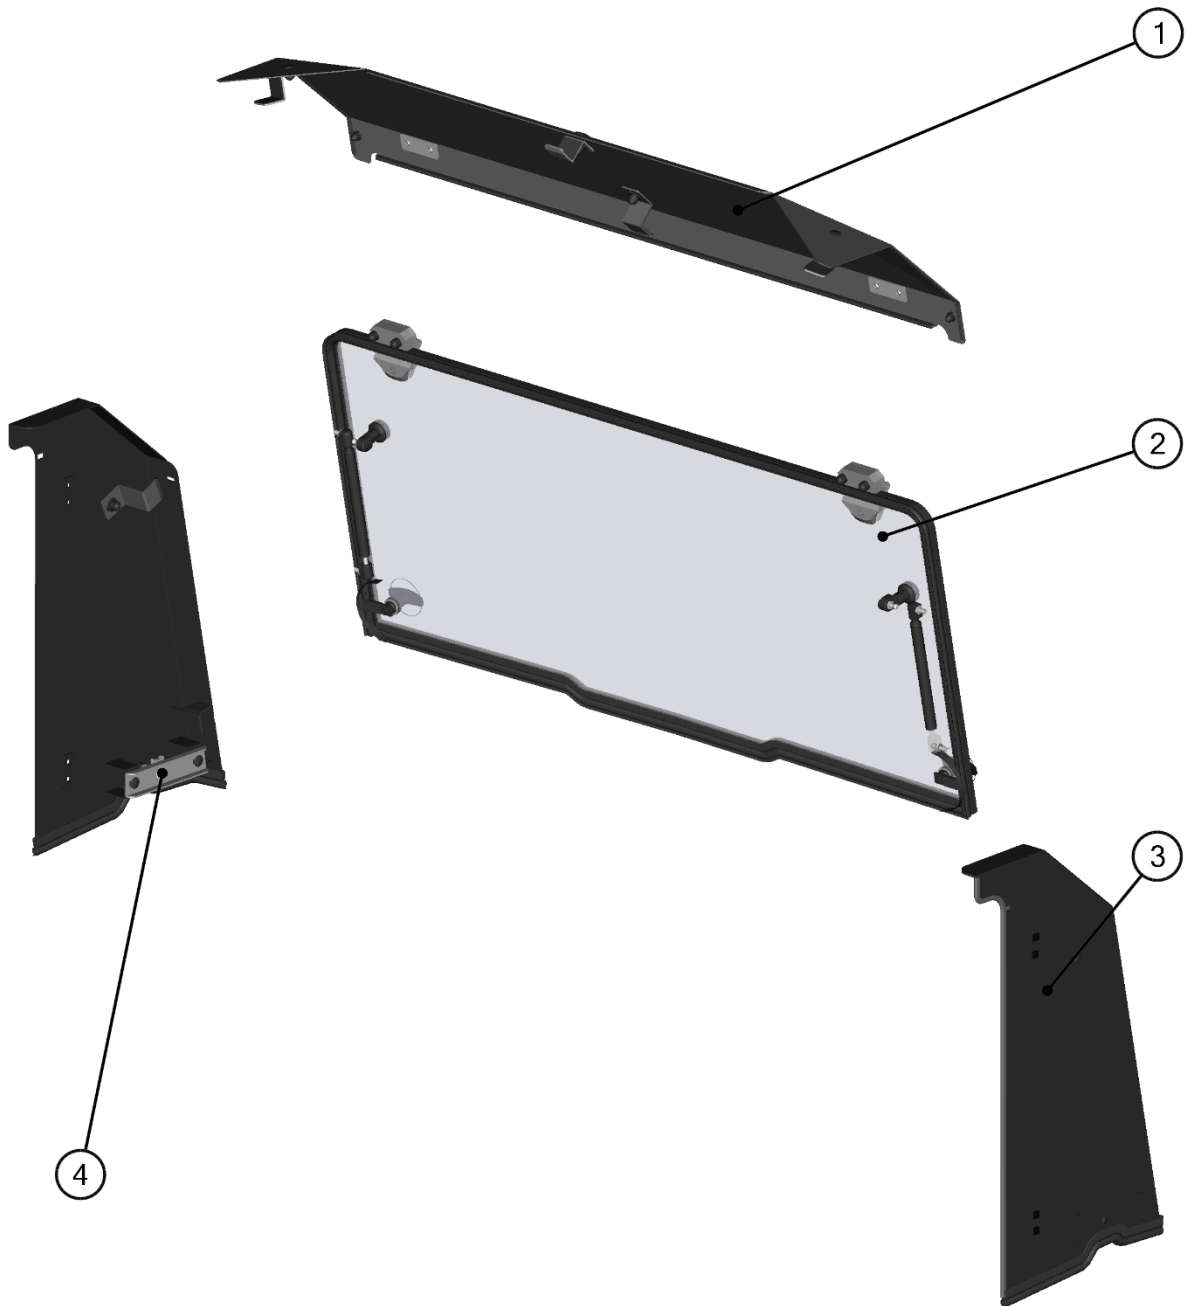

REAR PANEL ASSEMBLIES