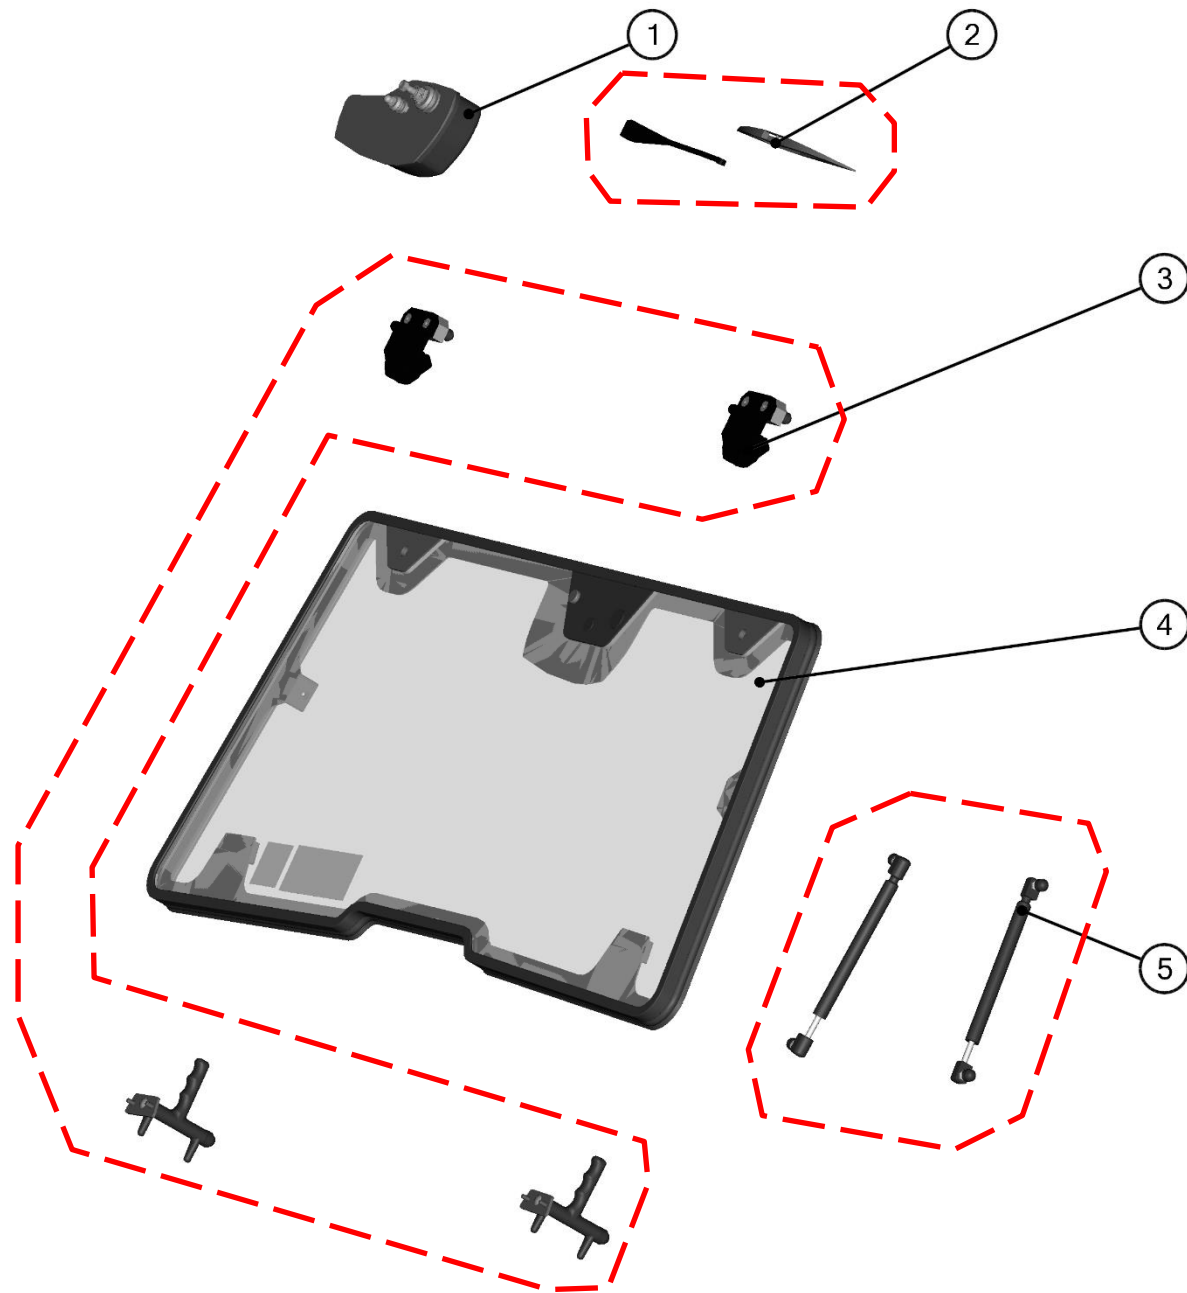

FRONT WINDOW ASSEMBLIES

15

ID	Catalog no.	Description	Qty	Price
1	00-10M028	WIPER MOTOR ASSEMBLY	1	
2	41S09U02-10PKM002	WIPER ARM + BLADE KIT	1	
3	41S09U02-10PKM003	WINDOW HARDWARE KIT	1	
4	41S09U02-10M012	FRONT WINDOW WITH SEALING	1	
5	P41S09U02-10PKM004	FRONT GAS SPRING KIT	1	

DFK Cab, s.r.o.
Za Olšávkou 391
Uherské Hradiště 686 01
Czech Republic

Tel: +420 572 520 061,3
Fax: +420 572 520 071
E-mail: dfk@dfk.cz

www.dfk.cz
<http://www.dfk.cz/podpora-utv>
password: 78a6xu6mj8G