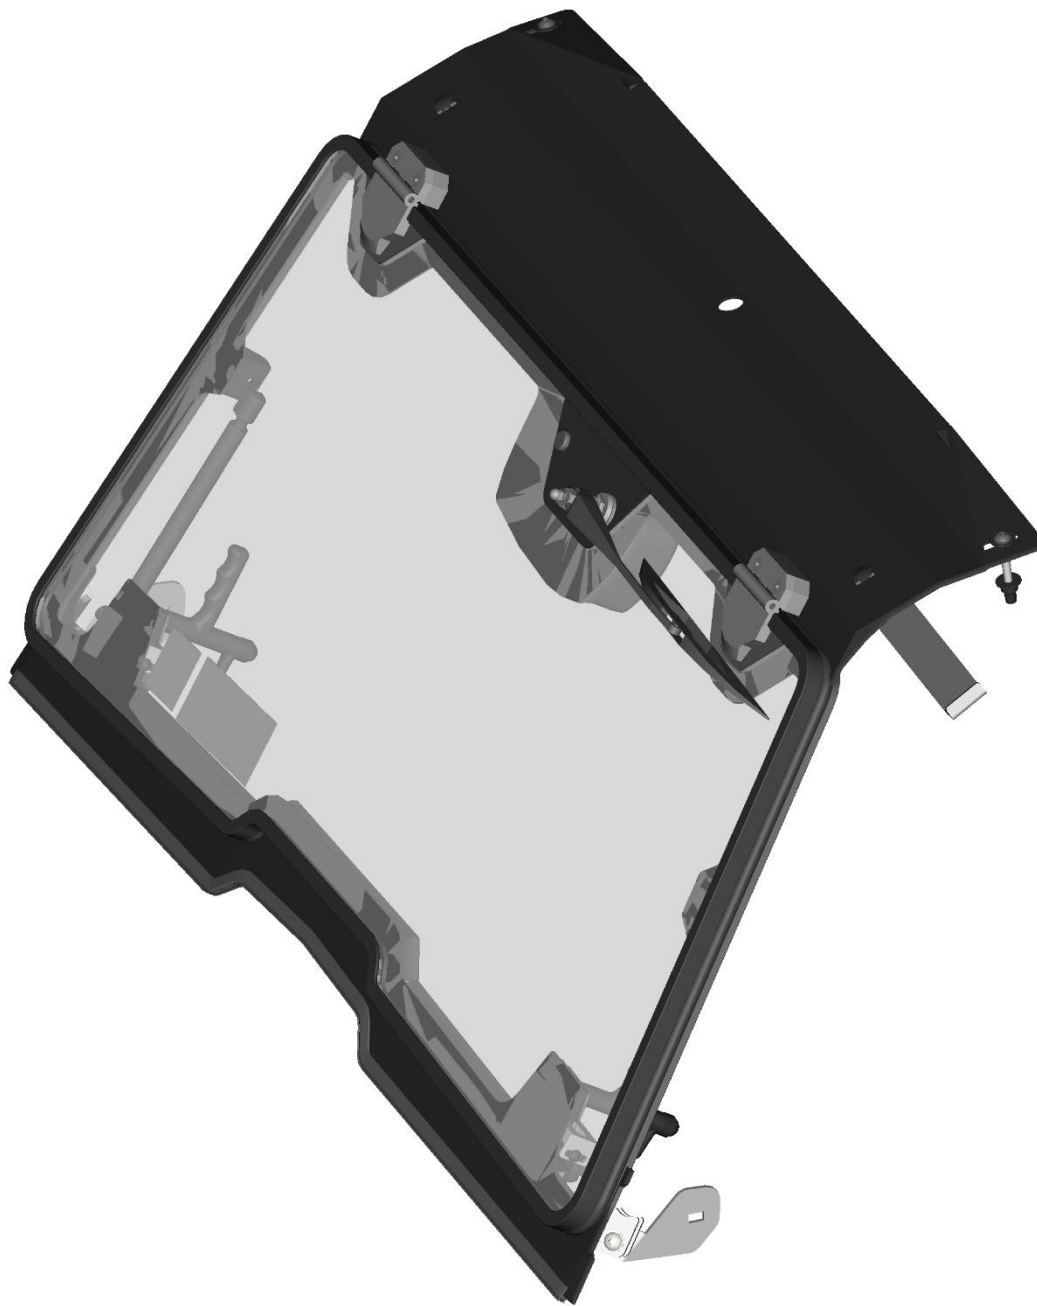

FRONT PANEL

12