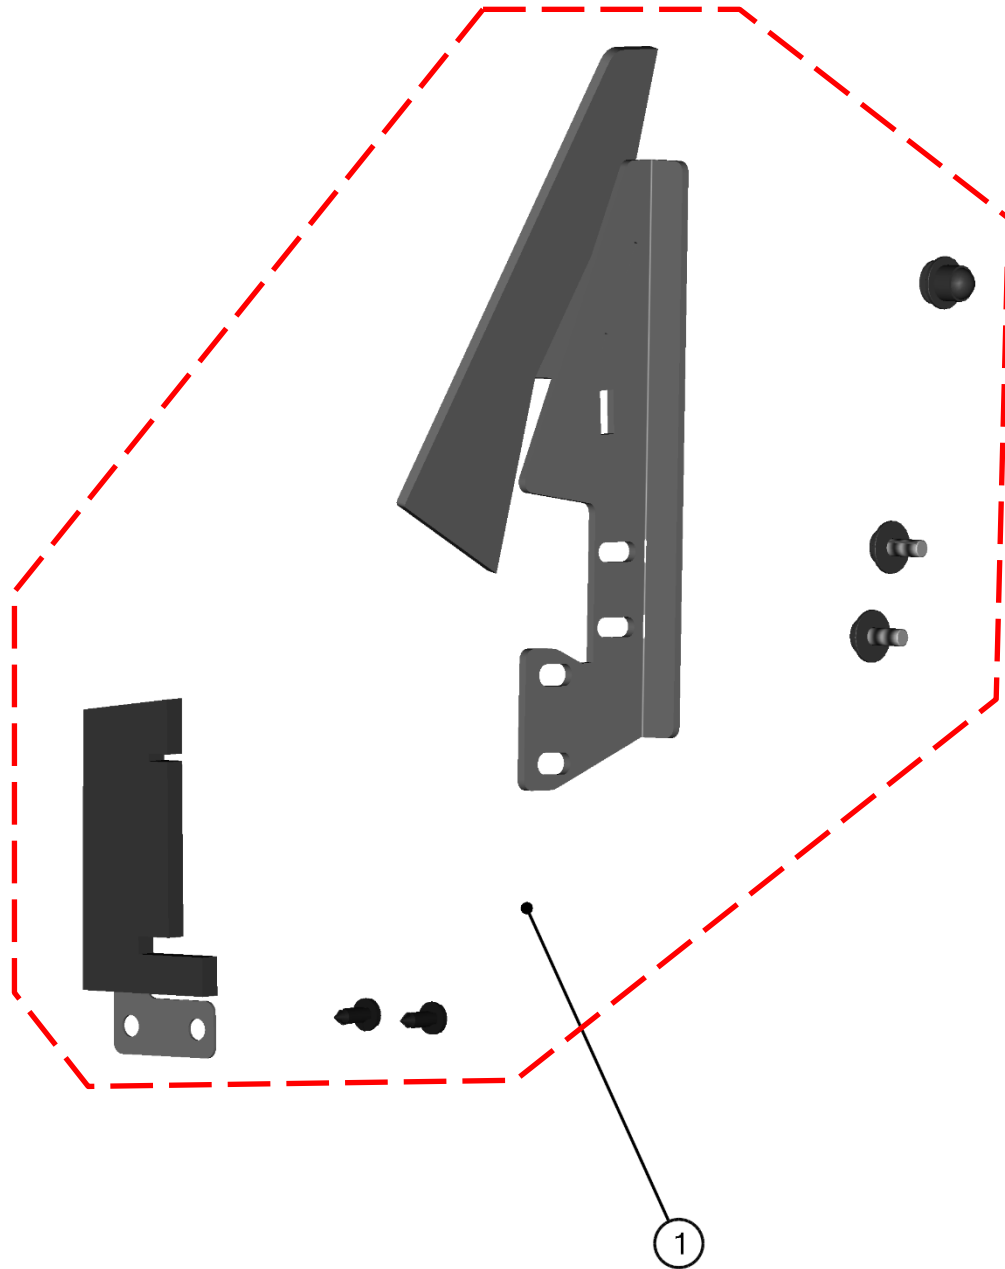

RIGHT FRONT COVER KIT

34

ID	Catalog no.	Description	Qty	Price
1	41S09U02-50PKM006	RIGHT FRONT COVER KIT	1