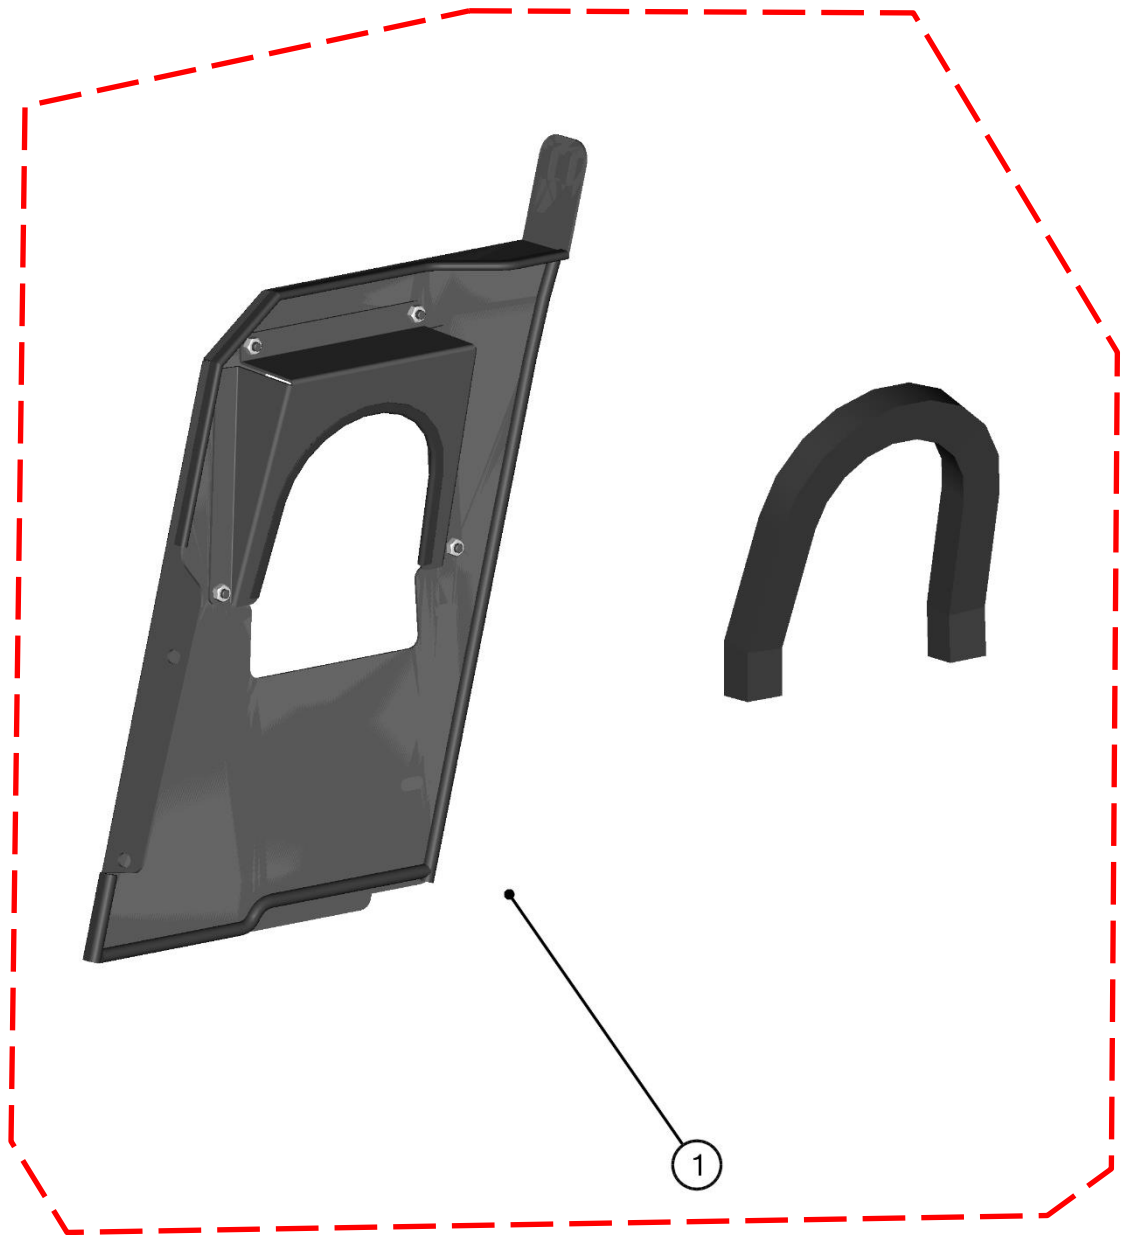

RIGHT REAR COVER KIT

32

ID	Catalog no.	Description	Qty	Price
1	41S09U02-50M040	RIGHT REAR COVER KIT	1