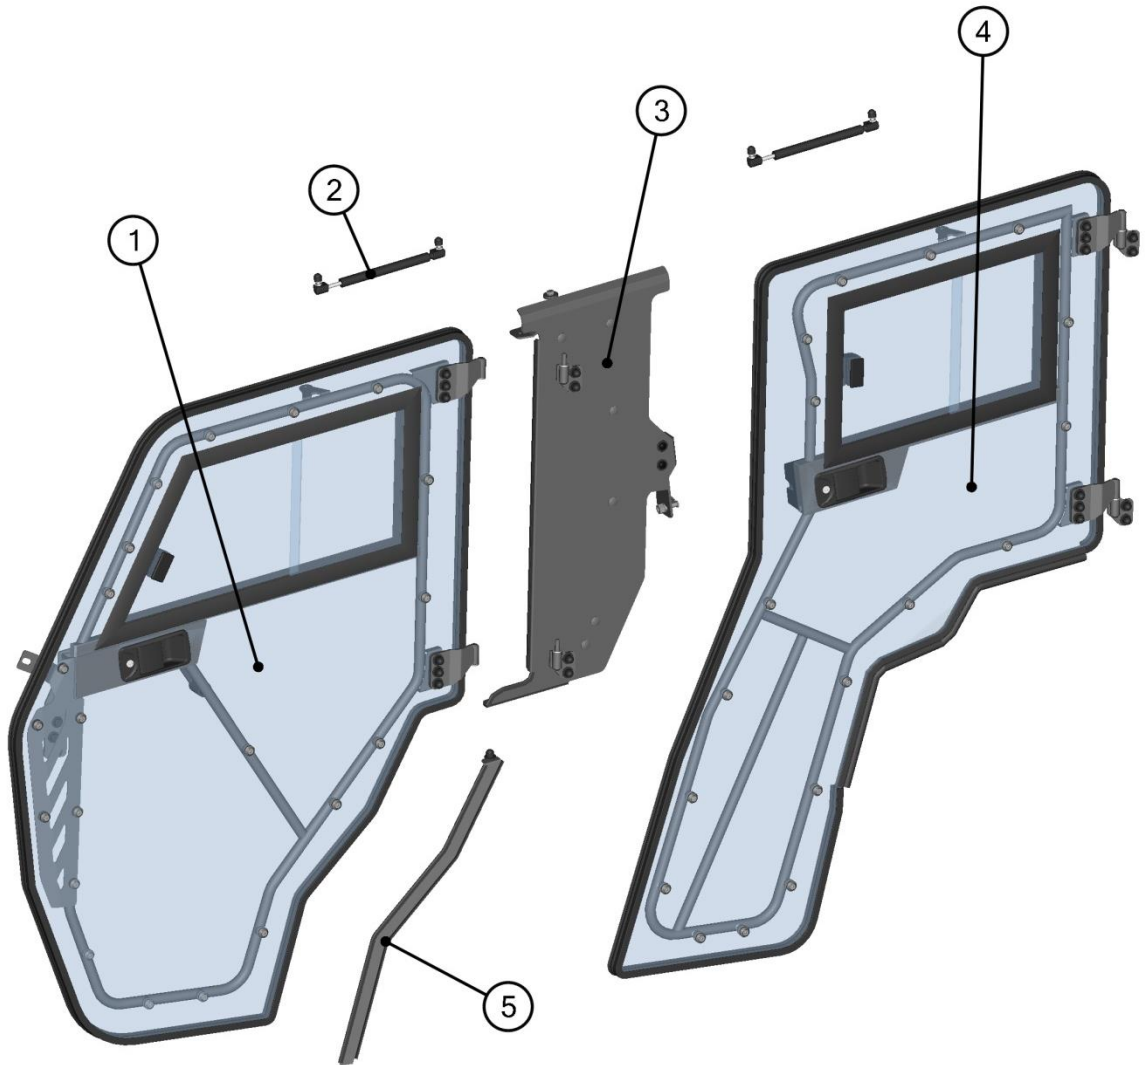

FRONT BOTTOM LEDGE ASSEMBLY

15

ID	Catalog no.	Description	Qty	Price
1	41S08U02-10PKM004	FRONT BOTTOM LEDGE WITH SEALING KIT	1	
2	41S08U02-10PKM005	FRONT BOTTOM LEDGE HARDWARE KIT	1	

LEFT DOORS

LEFT DOOR ASSEMBLIES