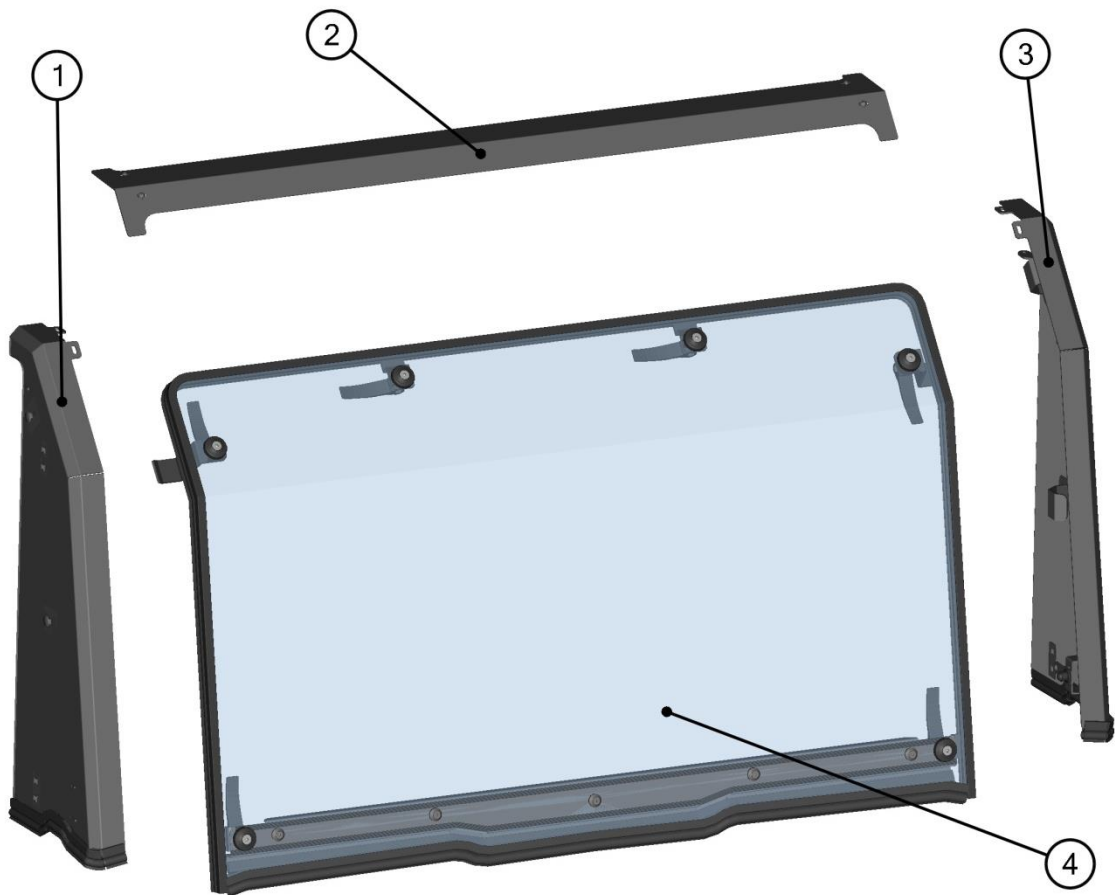

REAR PANEL ASSEMBLIES