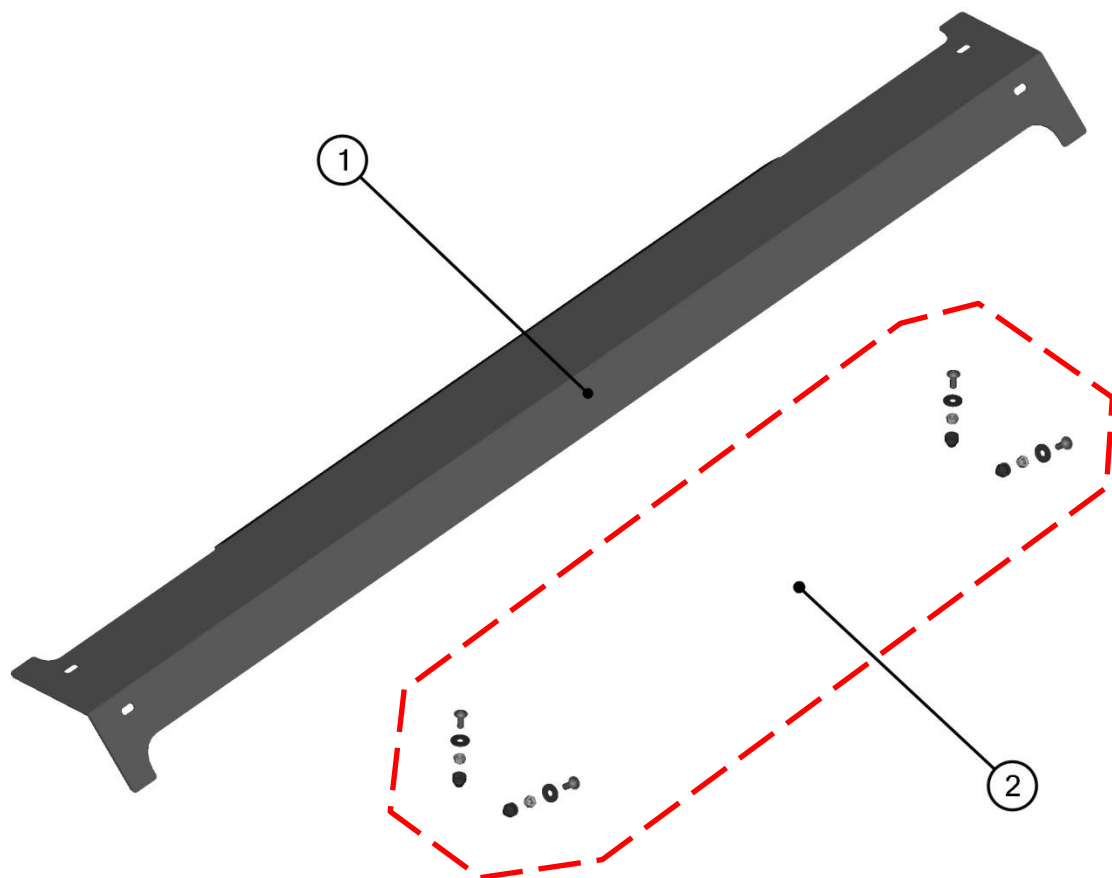

REAR UPPER LEDGE ASSEMBLY

ID	Catalog no.	Description	Qty	Price
1	41S08U02-20M003	REAR UPPER LEDGE	1	
2	41S08U02-20PKM002	REAR UPPER LEDGE FIXING KIT	1