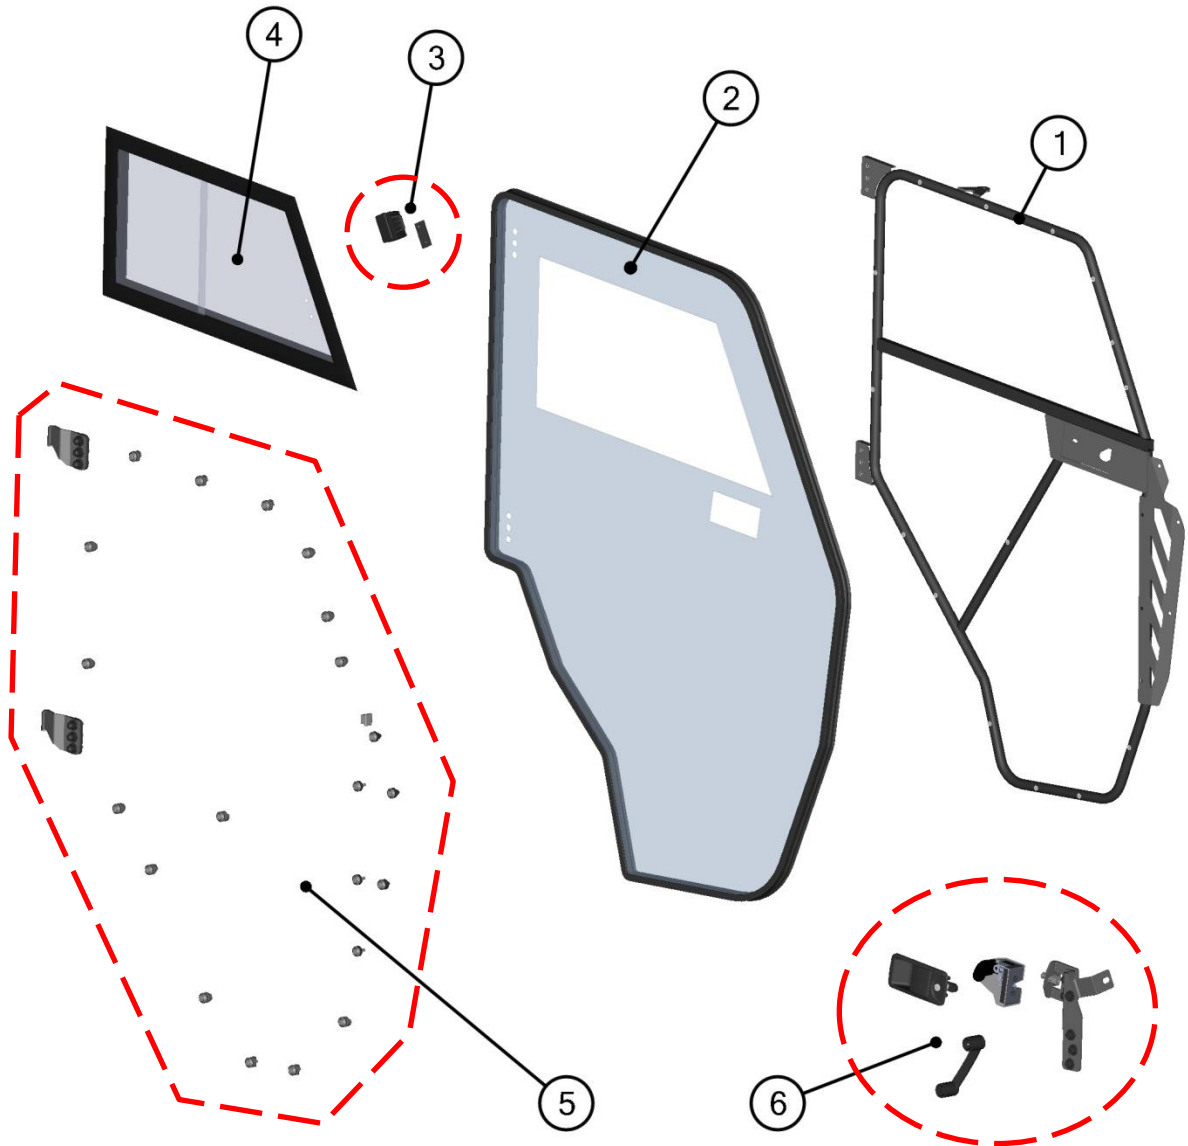

FRONT RIGHT DOOR ASSEMBLY

25

ID	Catalog no.	Description	Qty	Price
1	41S08U02-50PKM001	FRONT RIGHT DOOR FRAME WELDED	1	
2	41S08U02-50PKM002	FRONT RIGHT DOOR POLYCARBONATE WITH SEALING	1	
3	41S08U02-40PKM004	GLASS LOCK + STOP KIT	1	
4	41S08U01-50M003	FRONT RIGHT DOOR WINDOW ASSEMBLY	1	
5	41S08U02-50PKM003	FRONT RIGHT DOOR HINGES AND FIXING KIT	1	
6	41S08U02-50PKM004	FRONT RIGHT DOOR LOCK AND STOP KIT	1