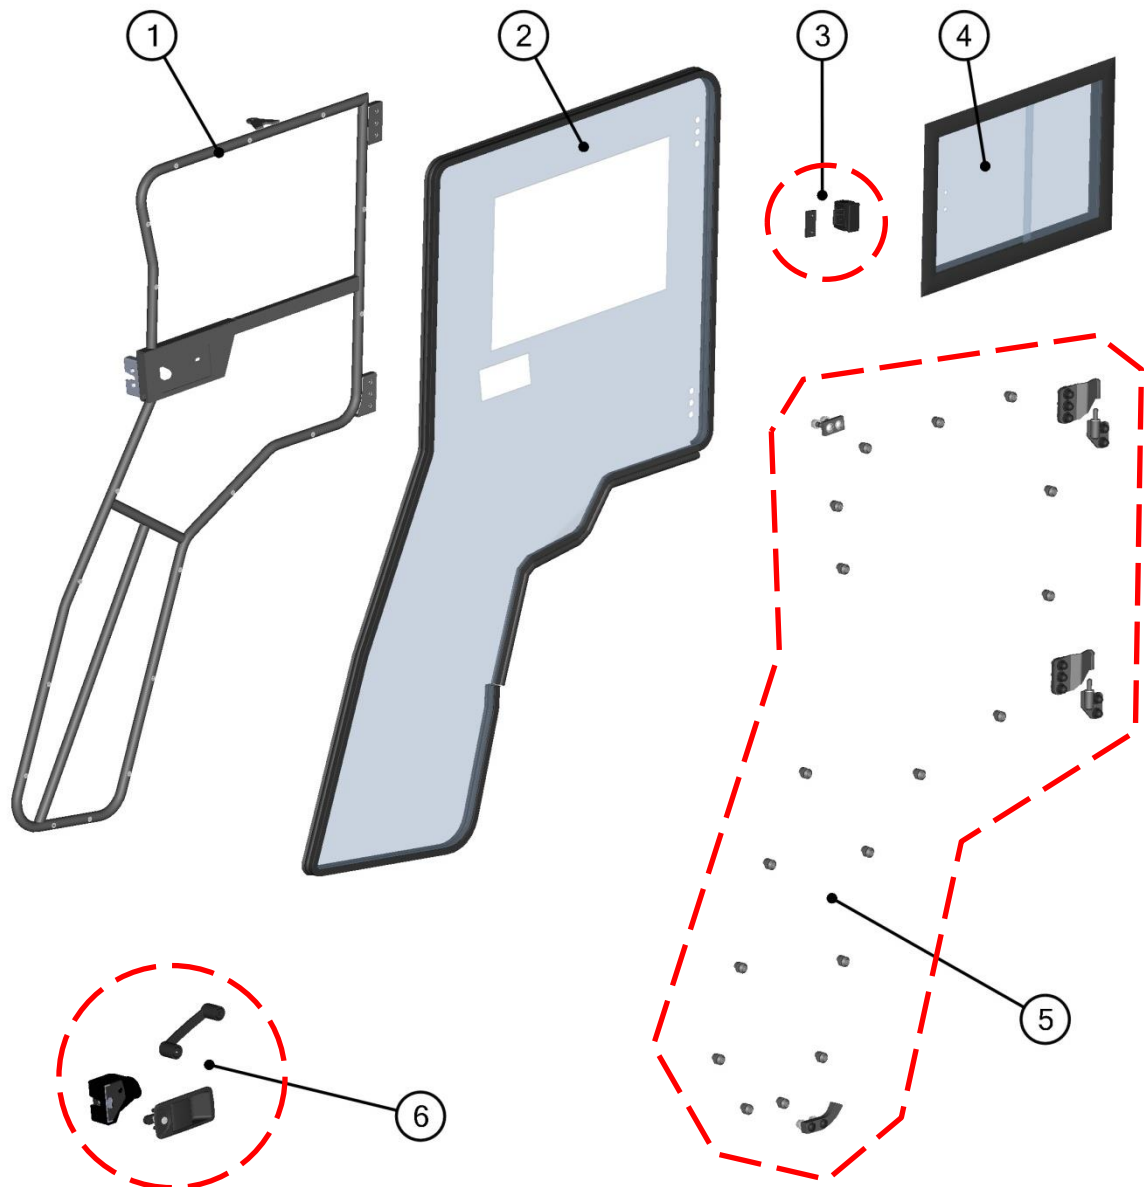

REAR LEFT DOOR ASSEMBLY

22

ID	Catalog no.	Description	Qty	Price
1	41S08U02-40W003	REAR LEFT DOOR FRAME WELDED	1	
2	41S08U02-40M004	REAR LEFT DOOR POLYCARBONATE WITH SEALING	1	
3	41S08U02-40PKM004	DOOR GLASS LOCK + STOP KIT	1	
4	41S08U02-40M005	REAR LEFT WINDOW ASSEMBLY	1	
5	41S08U02-40PKM009	REAR LEFT DOOR HINGES AND FIXING KIT	1	
6	41S08U02-40PKM010	REAR LEFT DOOR LOCK AND HANDLE KIT	1