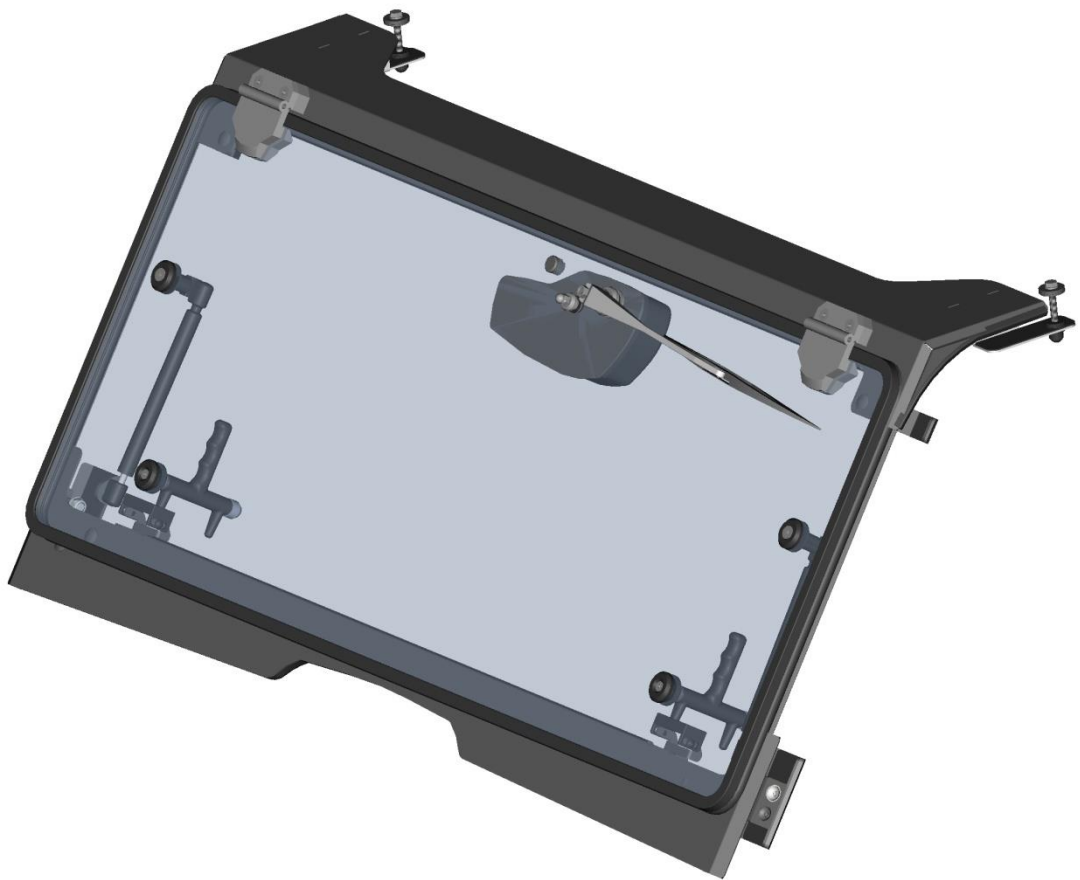

FRONT PANEL