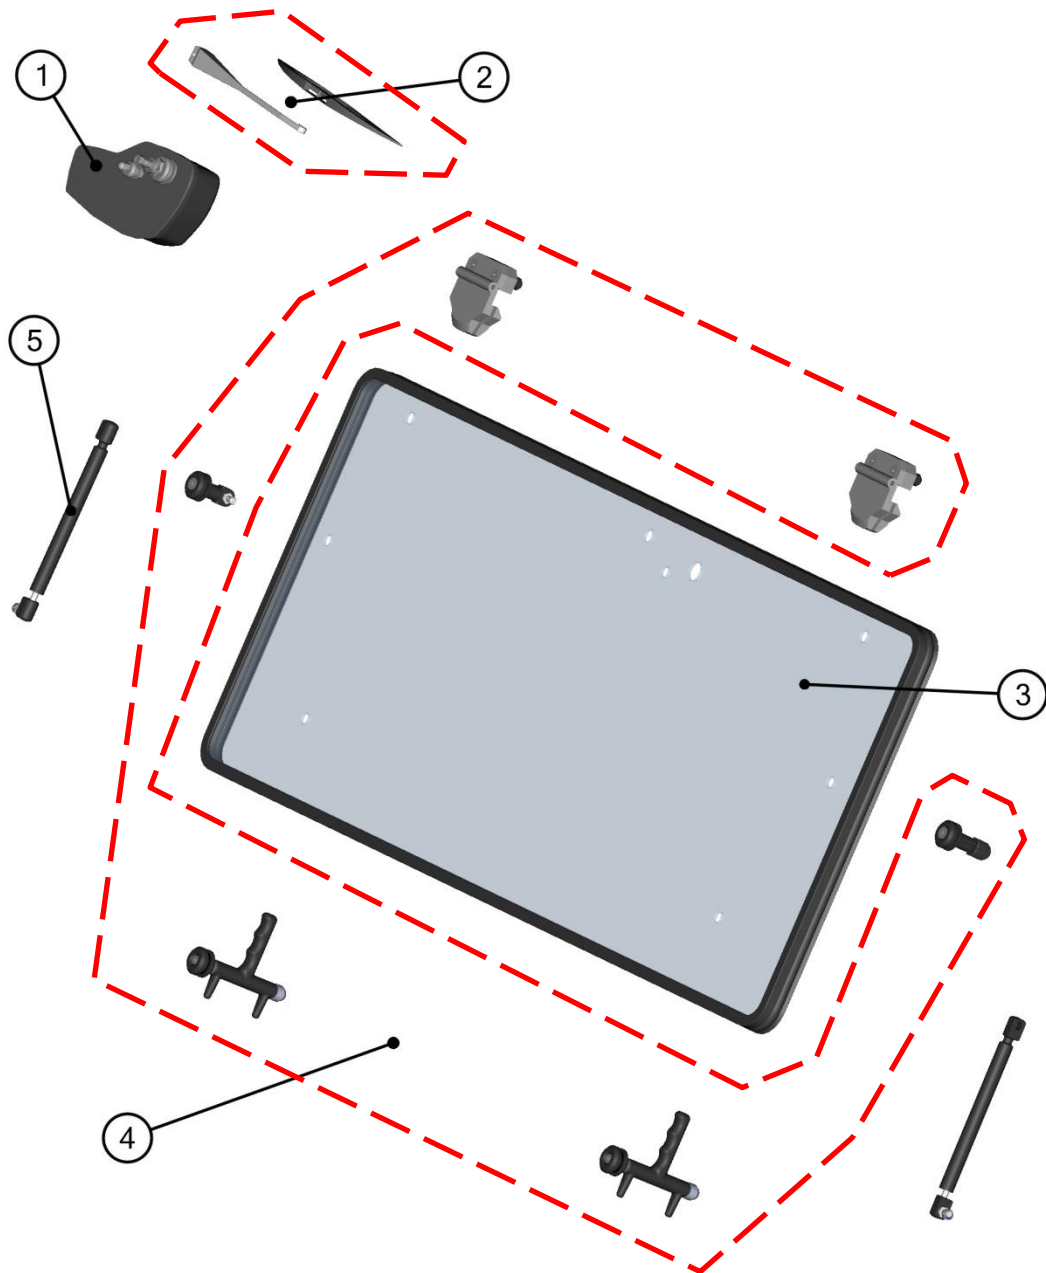

FRONT PANEL

FRONT PANEL ASSEMBLIES

FRONT UPPER LEDGE ASSEMBLY

13

ID	Catalog no.	Description	Qty	Price
1	41S08U02-10PKM001	FRONT UPPER LEDGE	1	
2	41S08U02-10PKM002	FRONT UPPER LEDGE HARDWARE KIT	1	

FRONT WINDOW ASSEMBLY