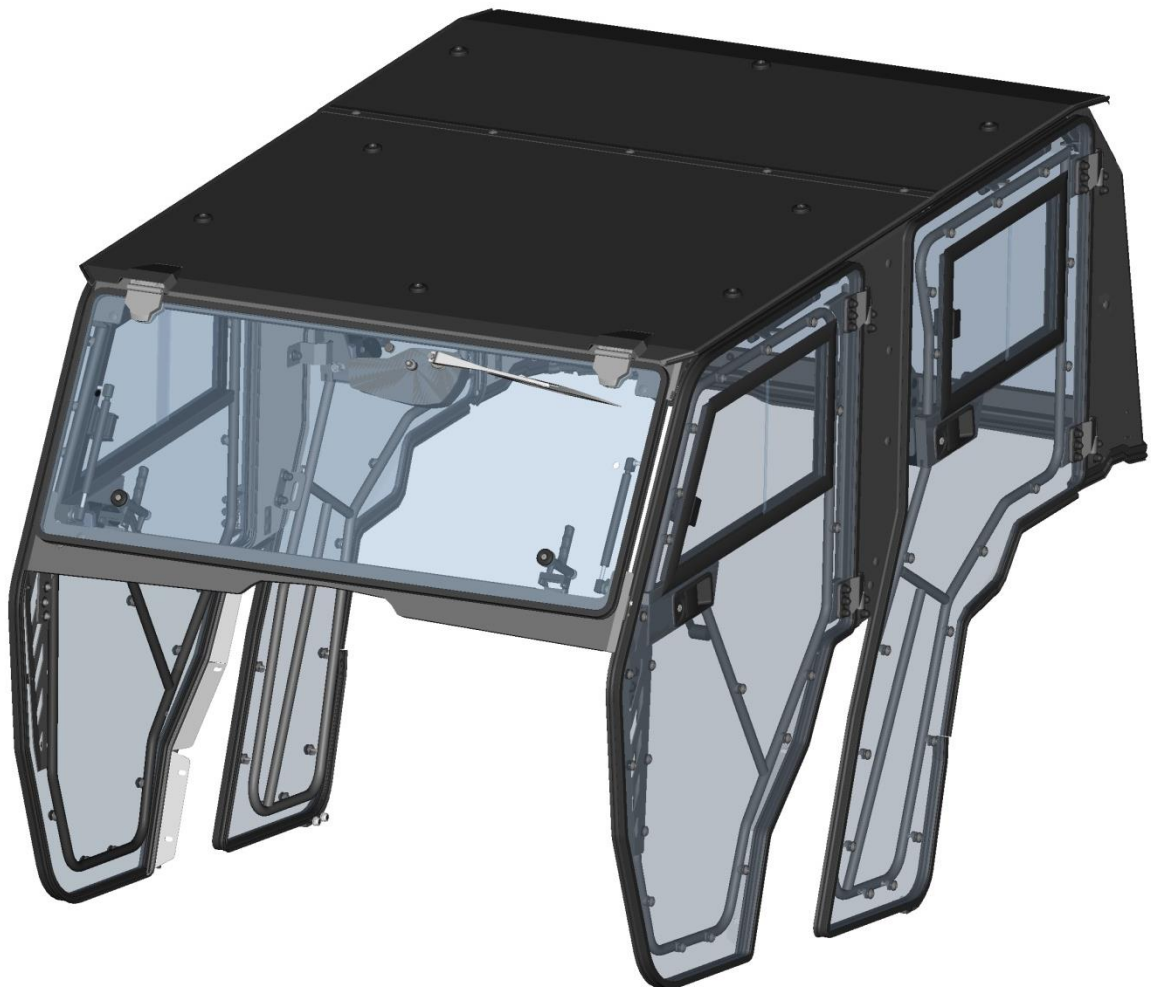

SPARE - PARTS CATALOG

YAMAHA

WOLVERINE X4

CAB PREVIEW

ALL PANELS

3

ID	Catalog no.	Description	Qty
1	41S08U02S30	ROOF PANEL	1
2	41S08U02S20	REAR PANEL	1
3	41S08U02S40	LEFT DOORS	1
4	41S08U02S10	FRONT PANEL	1
5	41S08U02S50	RIGHT DOORS	1
-	-----	ELECTROINSTALLATION	1

Page	Price
4-5	
6-10	
16-22	
11-15	
23-29	
30-31	

ROOF PANEL

ROOF PANEL ASSEMBLIES

ID	Catalog no.	Description	Qty	Price
1	41S08U02-30M001	REAR ROOF PANEL	1	
2	41S08U01-30M001	FRONT ROOF PANEL	1	
3	41S08U02-30PKM001	ROOF HARDWARE KIT	1	