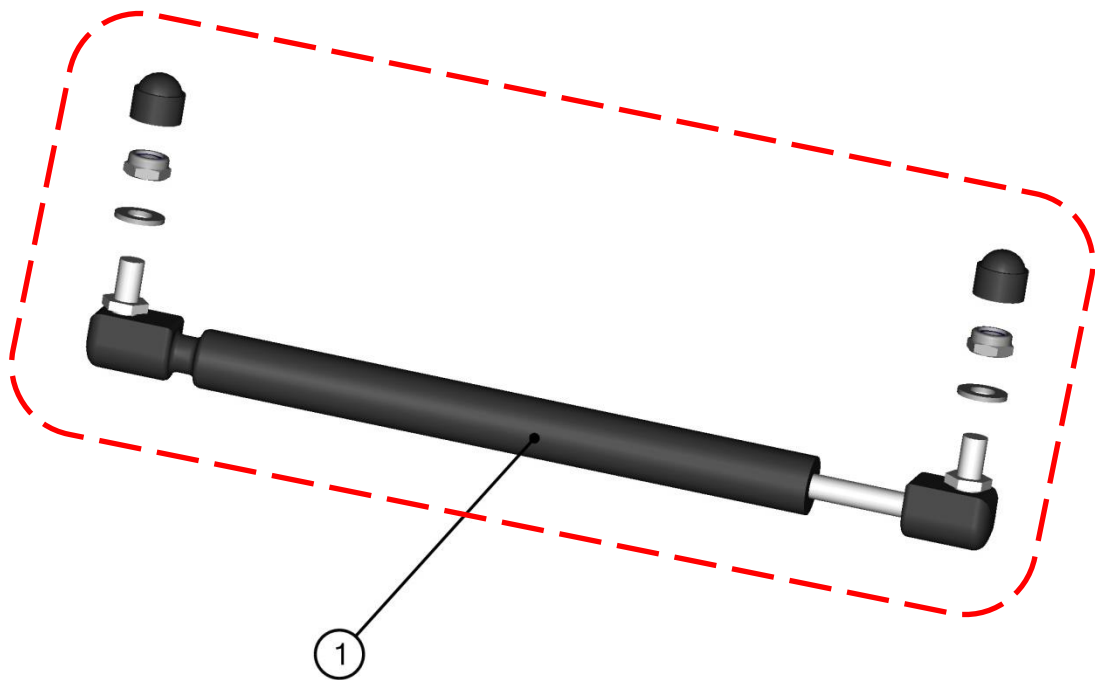

DOOR GAS SPRINGS ASSEMBLIES

26

ID	Catalog no.	Description	Qty	Price
1	41S08U01-40M011	DOOR GAS SPRINGS ASSEMBLIES KIT	1