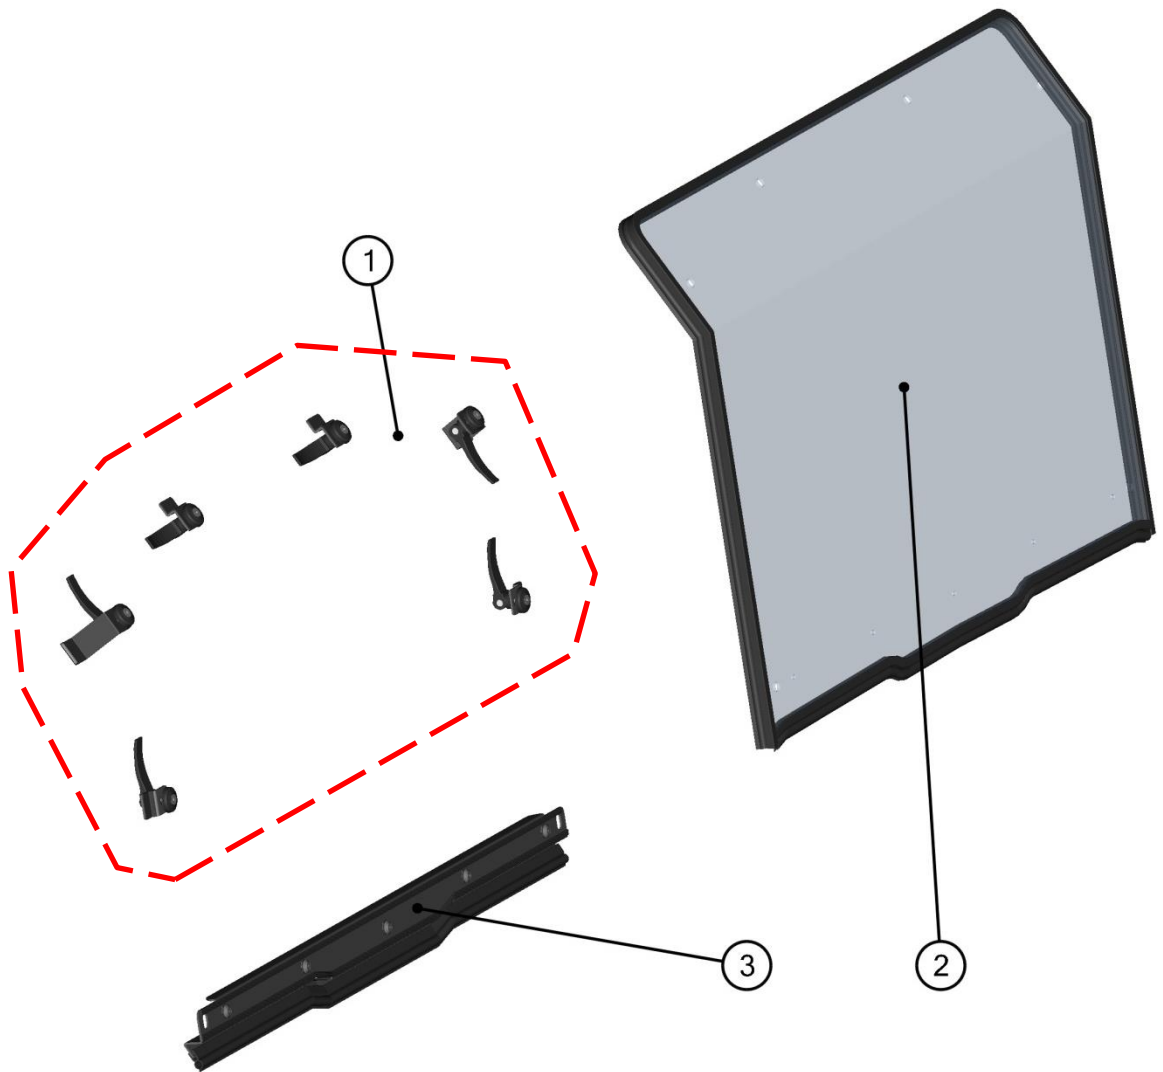

REAR WINDOW ASSEMBLY

10

ID	Catalog no.	Description	Qty	Price
1	41S08U02-20PKM003	REAR WINDOW HOLDERS	1	
2	41S08U02-20M004	REAR WINDOW WITH SEALING	1	
3	41S08U02-20M010	REAR BOTTOM LEDGE ASSEMBLY	1