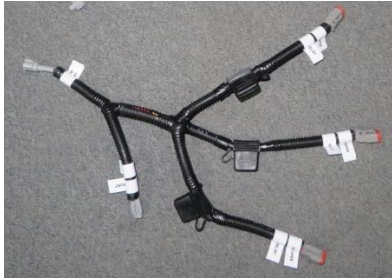

ELECTROINSTALLATION

Position	Catalog no.	Description	Qty	Price
1	40S07U01-01M001	SUPPLY HARNESS	1	
2	57S03U01-01M001	WIPER HARNESS	1	
3	006121	WASHER HARNESS	1	
4	000885	WASHER TANK	1	
5	57S03U01-02M003	HEATER HARNESS	1	
6	004307	HEATER ASSEMBLY	1	
7	002386	EL. VALVE	1	
8	00-198U-M002	WATER PUMP ASSEMBLY	1	
9	00-109U-M006	SIDE MIRRORS KIT	1	
10	005995	WIPER/WASHER SWITCH	1	

Position : 1

Catalog no.:
40S07U01-01M001