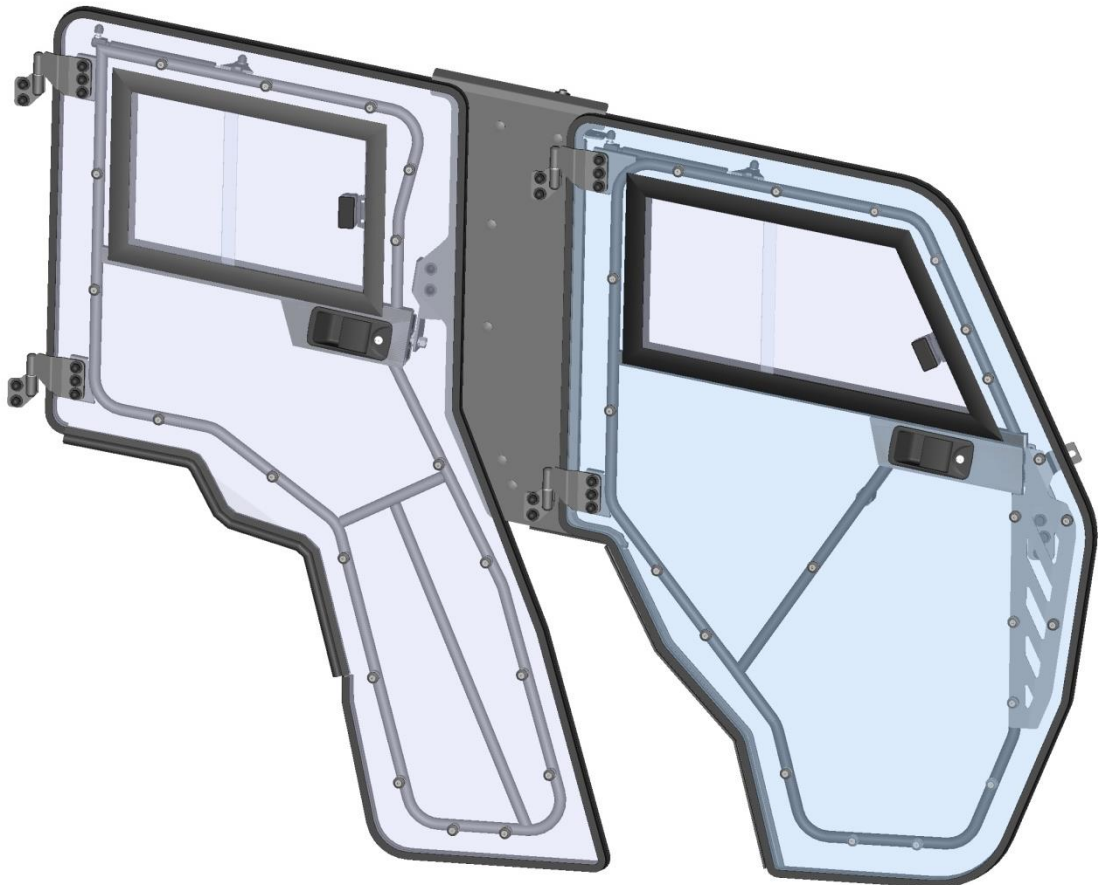

RIGHT DOORS