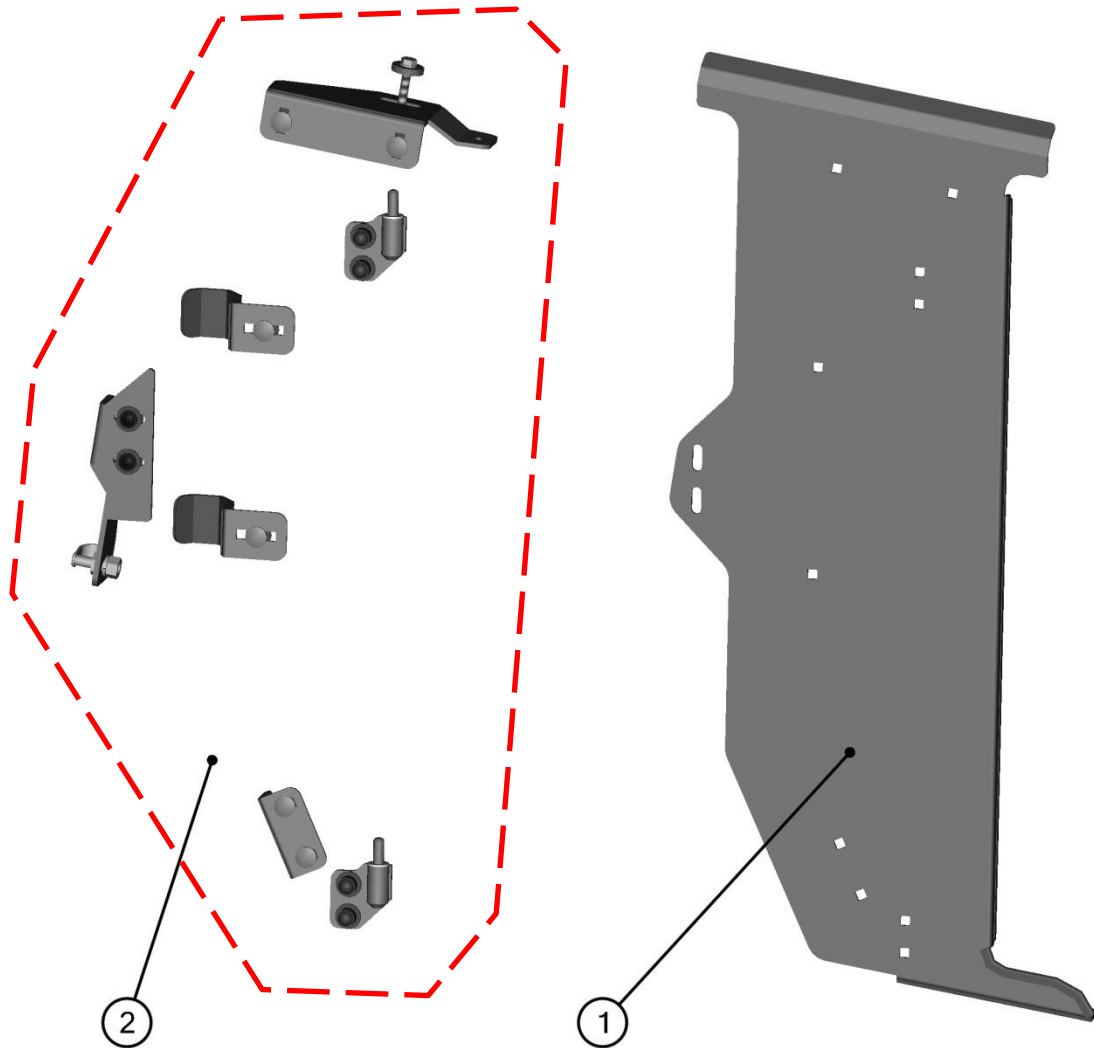

FRONT RIGHT DOOR BASE ASSEMBLY

ID	Catalog no.	Description	Qty	Price
1	41S08U02-50PKM005	FRONT RIGHT DOOR BASE ASSEMBLY	1	
2	41S08U02-50PKM006	FRONT RIGHT DOOR BASE HARDWARE KIT	1