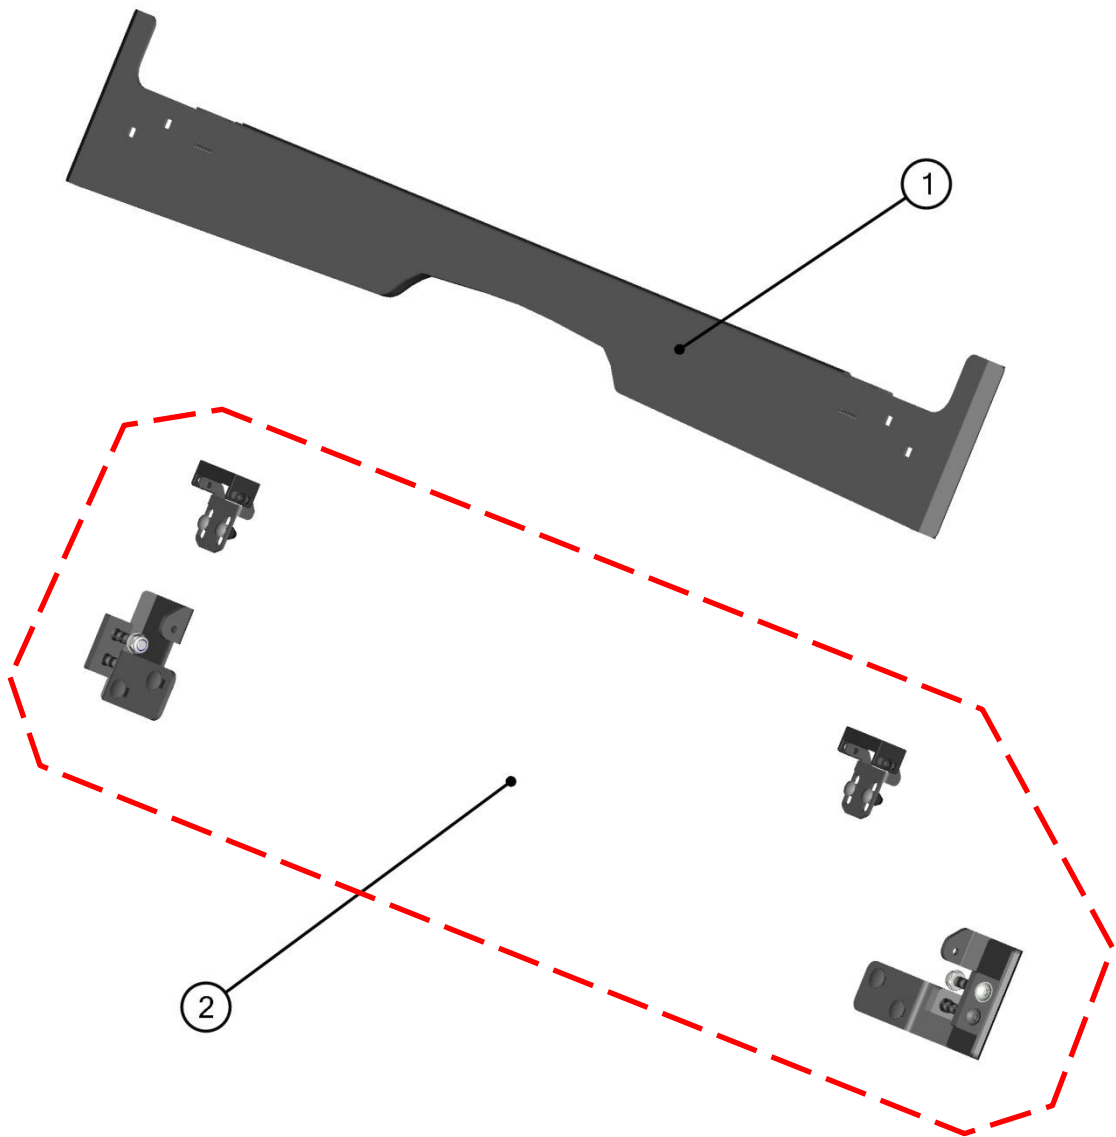

FRONT BOTTOM LEDGE ASSEMBLY

15

ID	Catalog no.	Description	Qty	Price
1	41S08U02-10PKM004	FRONT BOTTOM LEDGE WITH SEALING KIT	1	
2	41S08U02-10PKM005	FRONT BOTTOM LEDGE HARDWARE KIT	1