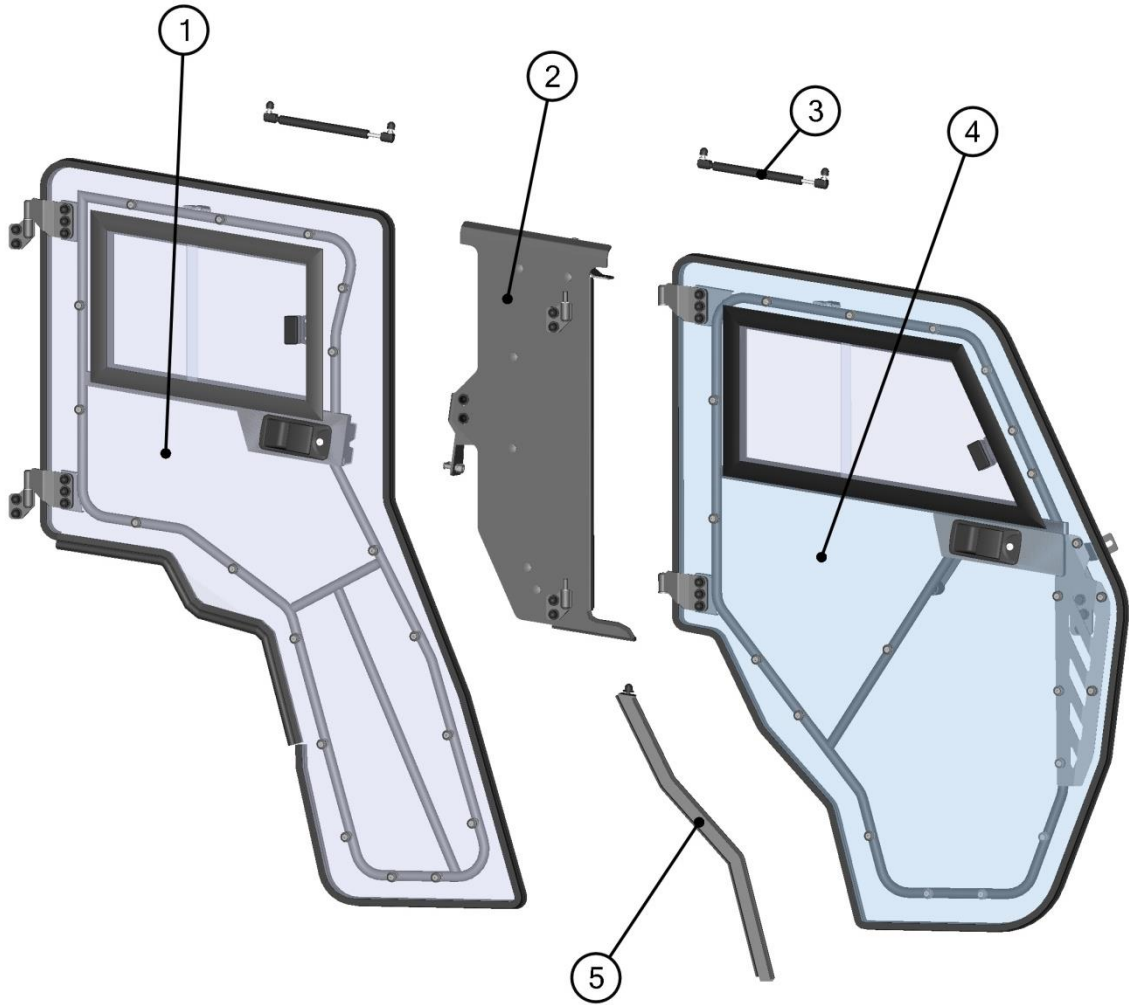

RIGHT DOOR ASSEMBLIES