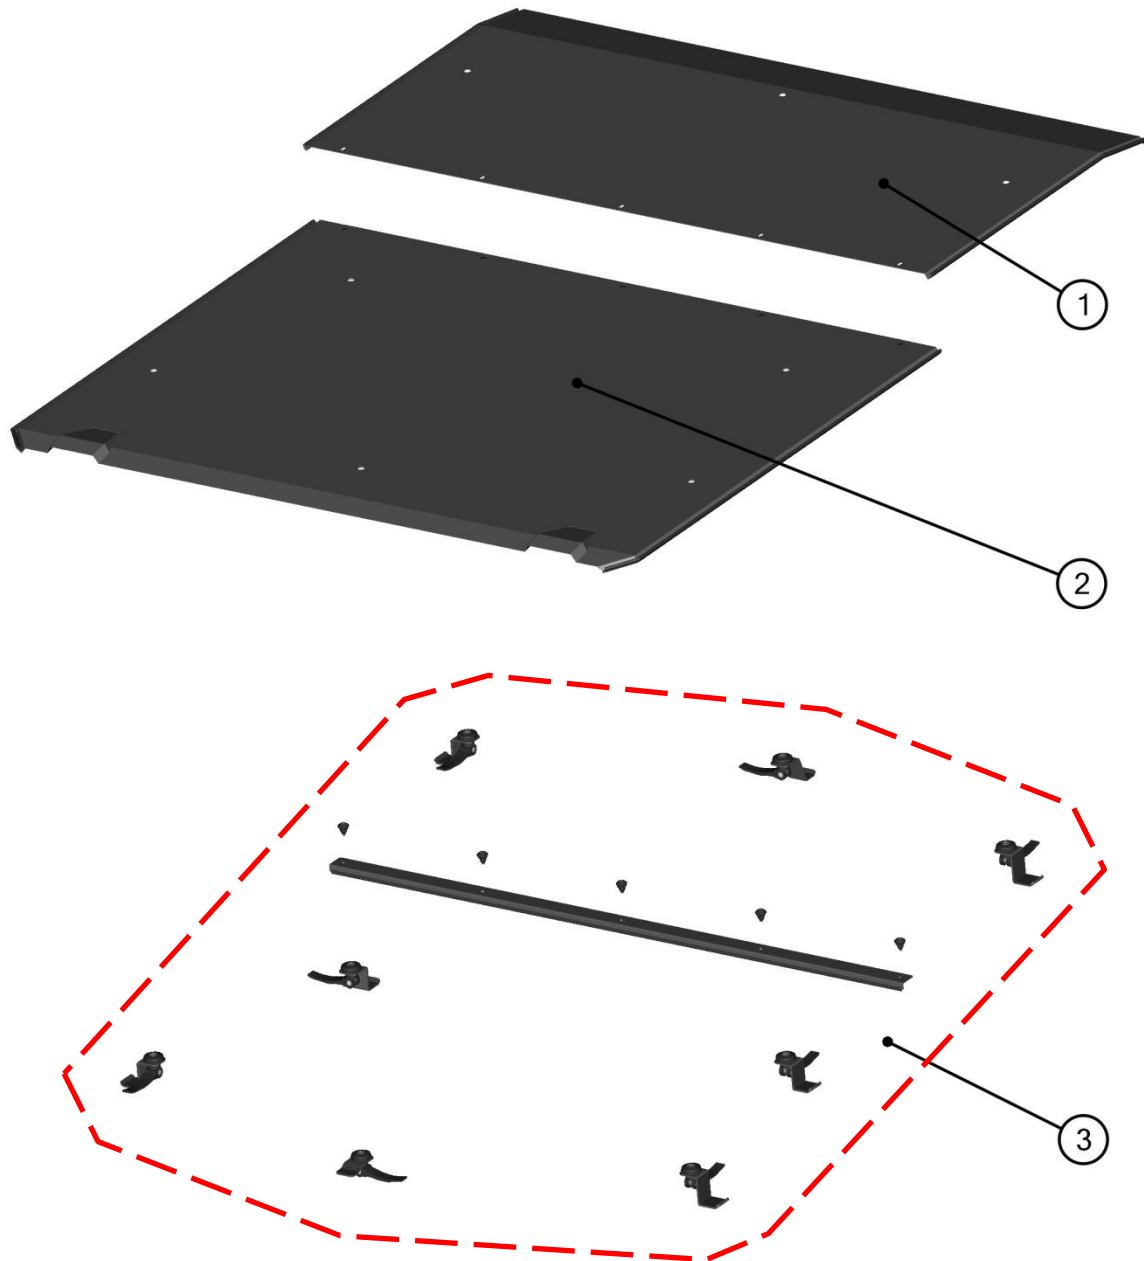

ROOF PANEL ASSEMBLIES

ID	Catalog no.	Description	Qty	Price
1	41S08U02-30M001	REAR ROOF PANEL	1	
2	41S08U01-30M001	FRONT ROOF PANEL	1	
3	41S08U02-30PKM001	ROOF HARDWARE KIT	1