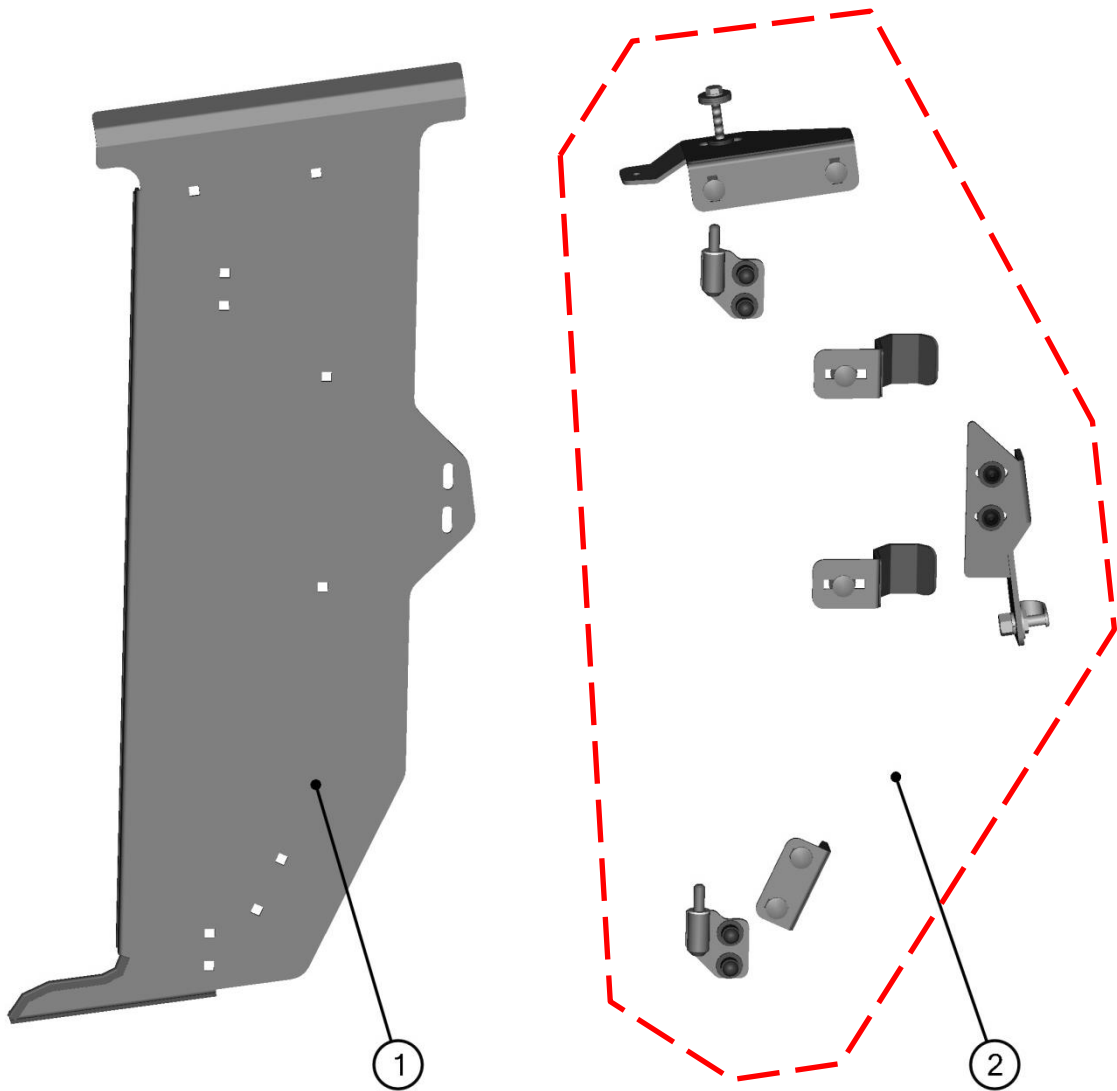

FRONT LEFT DOOR BASE ASSEMBLY

20

ID	Catalog no.	Description	Qty	Price
1	41S08U02-40PKM006	FRONT LEFT DOOR BASE ASSEMBLY	1	
2	41S08U02-40PKM007	FRONT LEFT DOOR BASE HARDWARE KIT	1