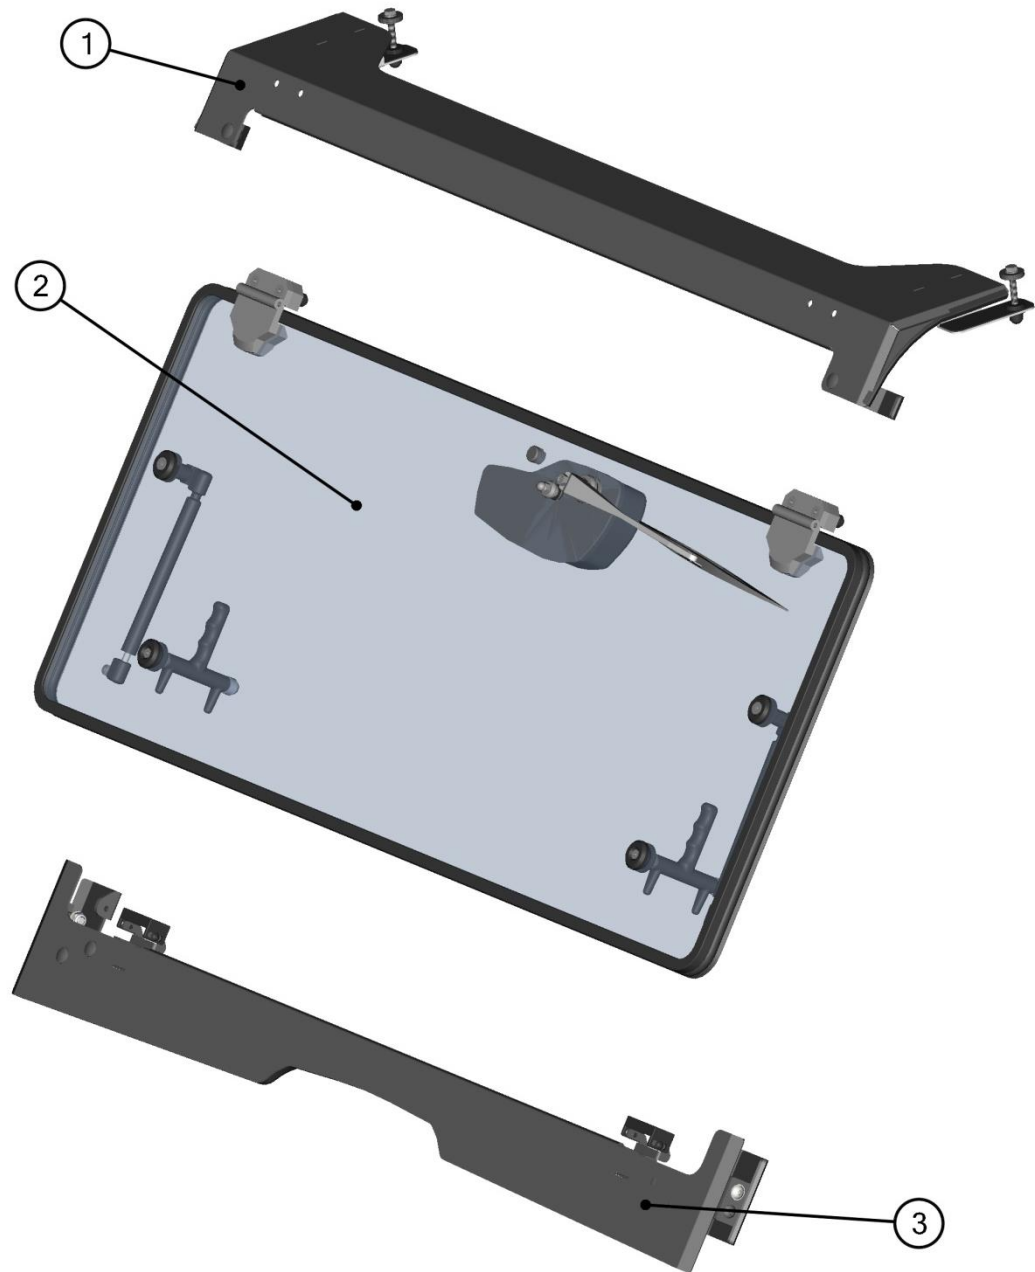

FRONT PANEL ASSEMBLIES