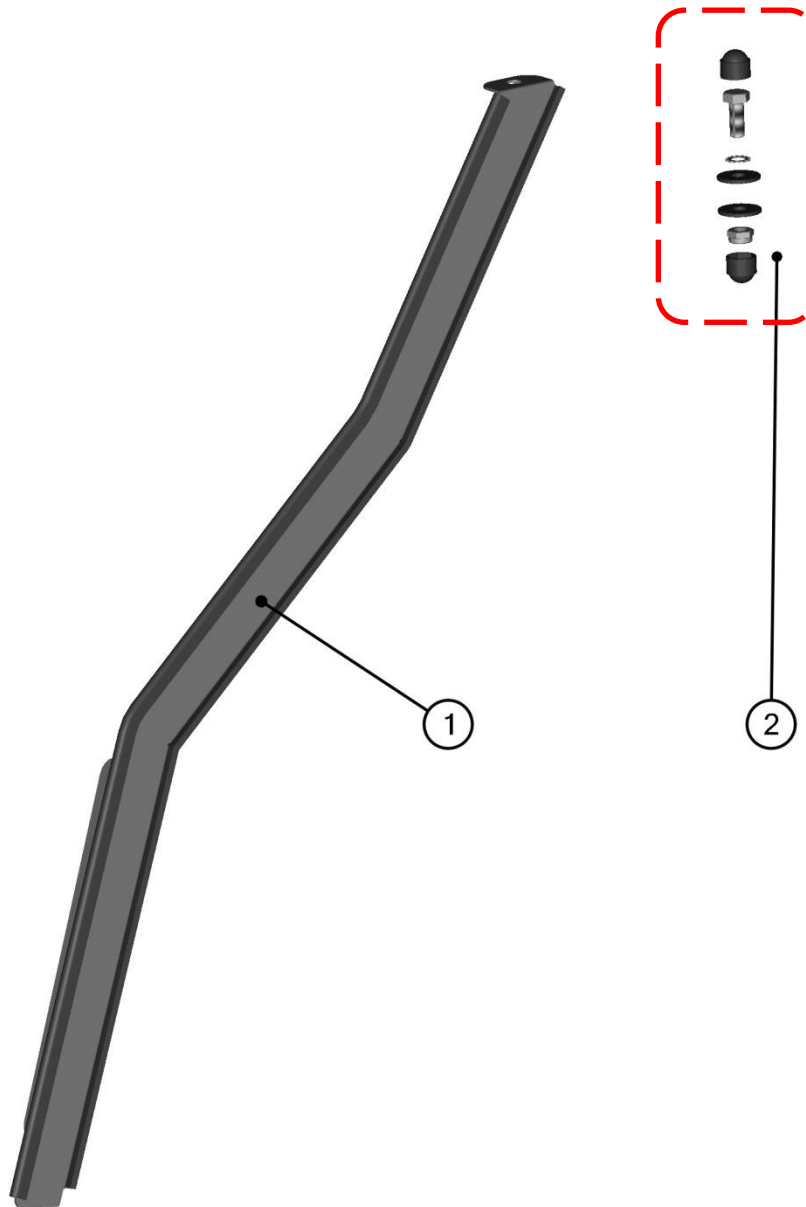

FRONT LEFT DOOR SEALING LEDGE

ID	Catalog no.	Description	Qty	Price
1	41S08U02-40PKM008	FRONT LEFT DOOR SEALING LEDGE	1	
2	41S08U01-40M013	FIXING KIT	1