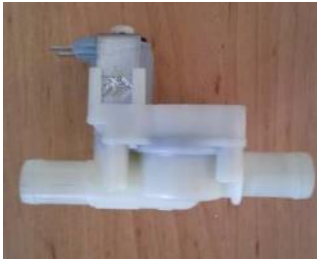

Position : 7

Catalog no.:
002386