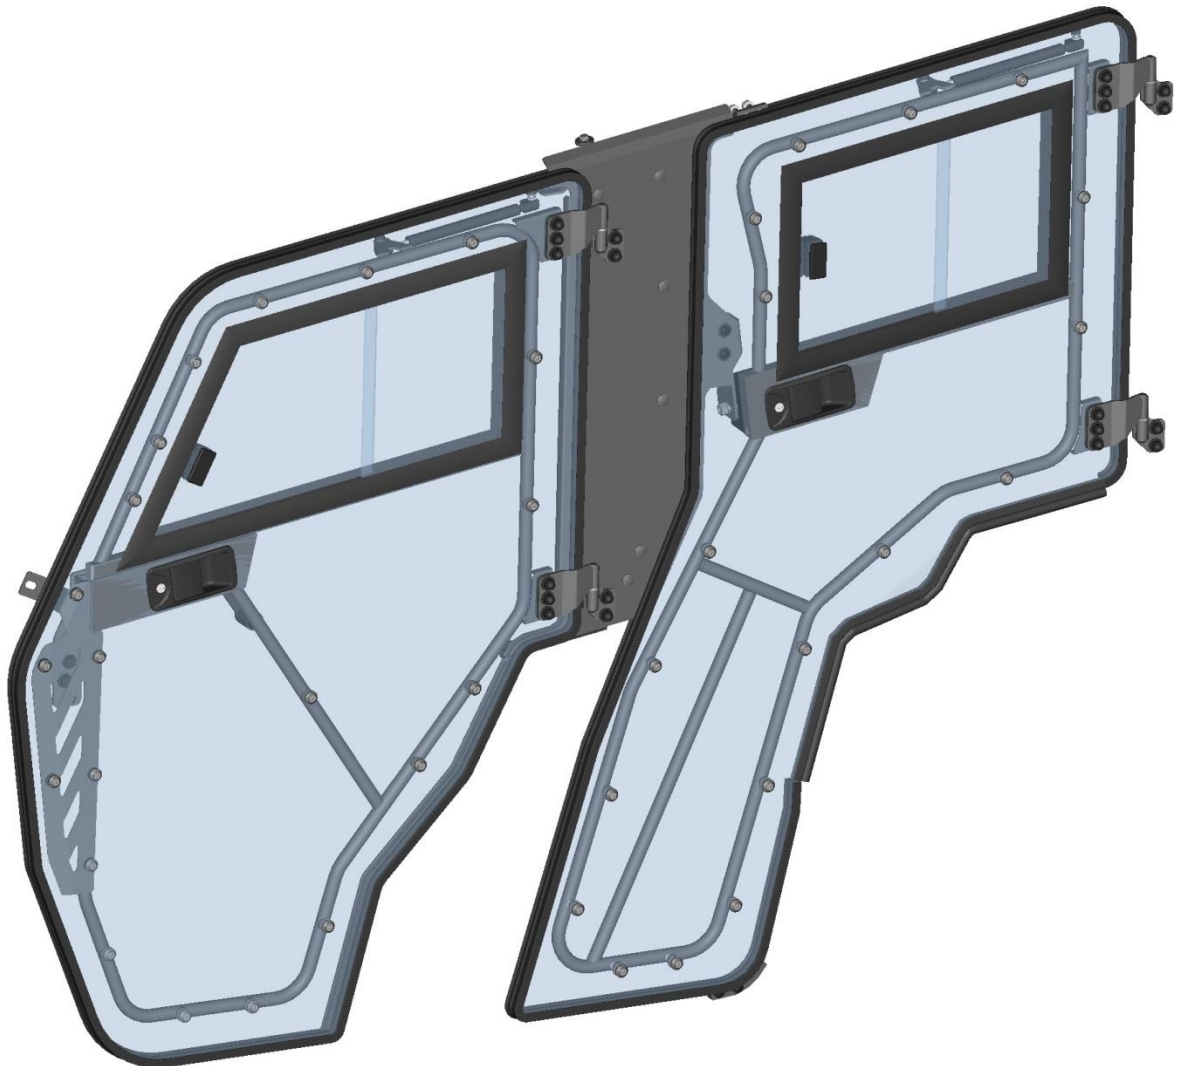

FRONT BOTTOM LEDGE ASSEMBLY

15

ID	Catalog no.	Description	Qty	Price
1	41S08U02-10PKM004	FRONT BOTTOM LEDGE WITH SEALING KIT	1	
2	41S08U02-10PKM005	FRONT BOTTOM LEDGE HARDWARE KIT	1	

LEFT DOORS

LEFT DOOR ASSEMBLIES