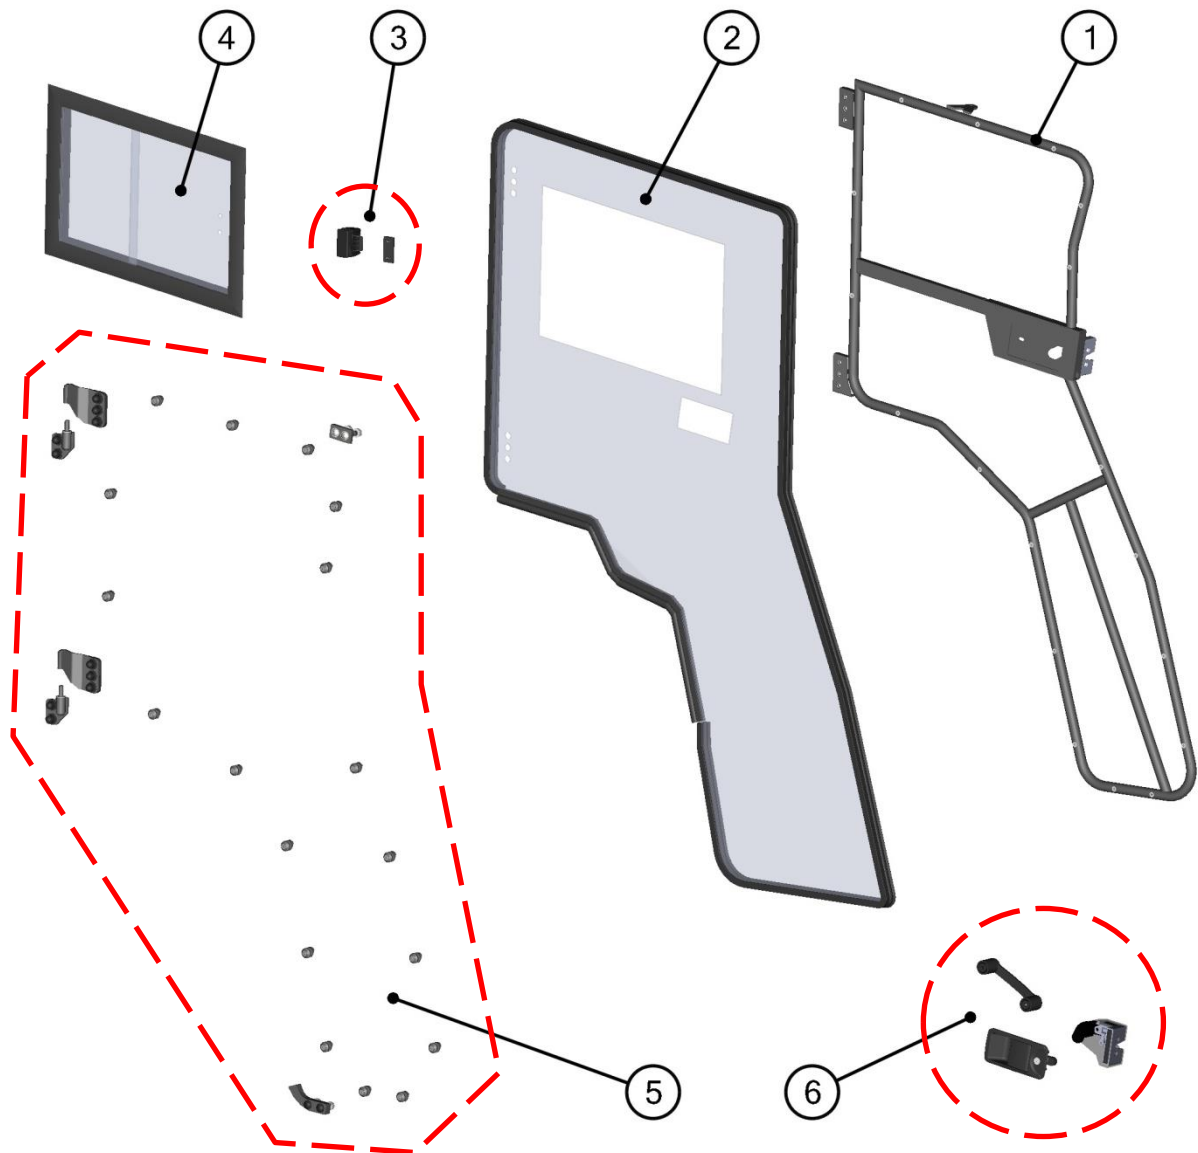

REAR RIGHT DOOR ASSEMBLY

ID	Catalog no.	Description	Qty	Price
1	41S08U02-50W003	REAR RIGHT DOOR FRAME WELDED	1	
2	41S08U02-50M004	REAR RIGHT DOOR POLYCARBONATE WITH SEALING	1	
3	41S08U02-40PKM004	DOOR GLASS LOCK + STOP KIT	1	
4	41S08U02-50M005	REAR RIGHT DOOR WINDOW ASSEMBLY	1	
5	41S08U02-50PKM008	REAR RIGHT DOOR HINGES AND FIXING KIT	1	
6	41S08U02-50PKM009	REAR RIGHT DOOR LOCK AND HANDLE KIT	1