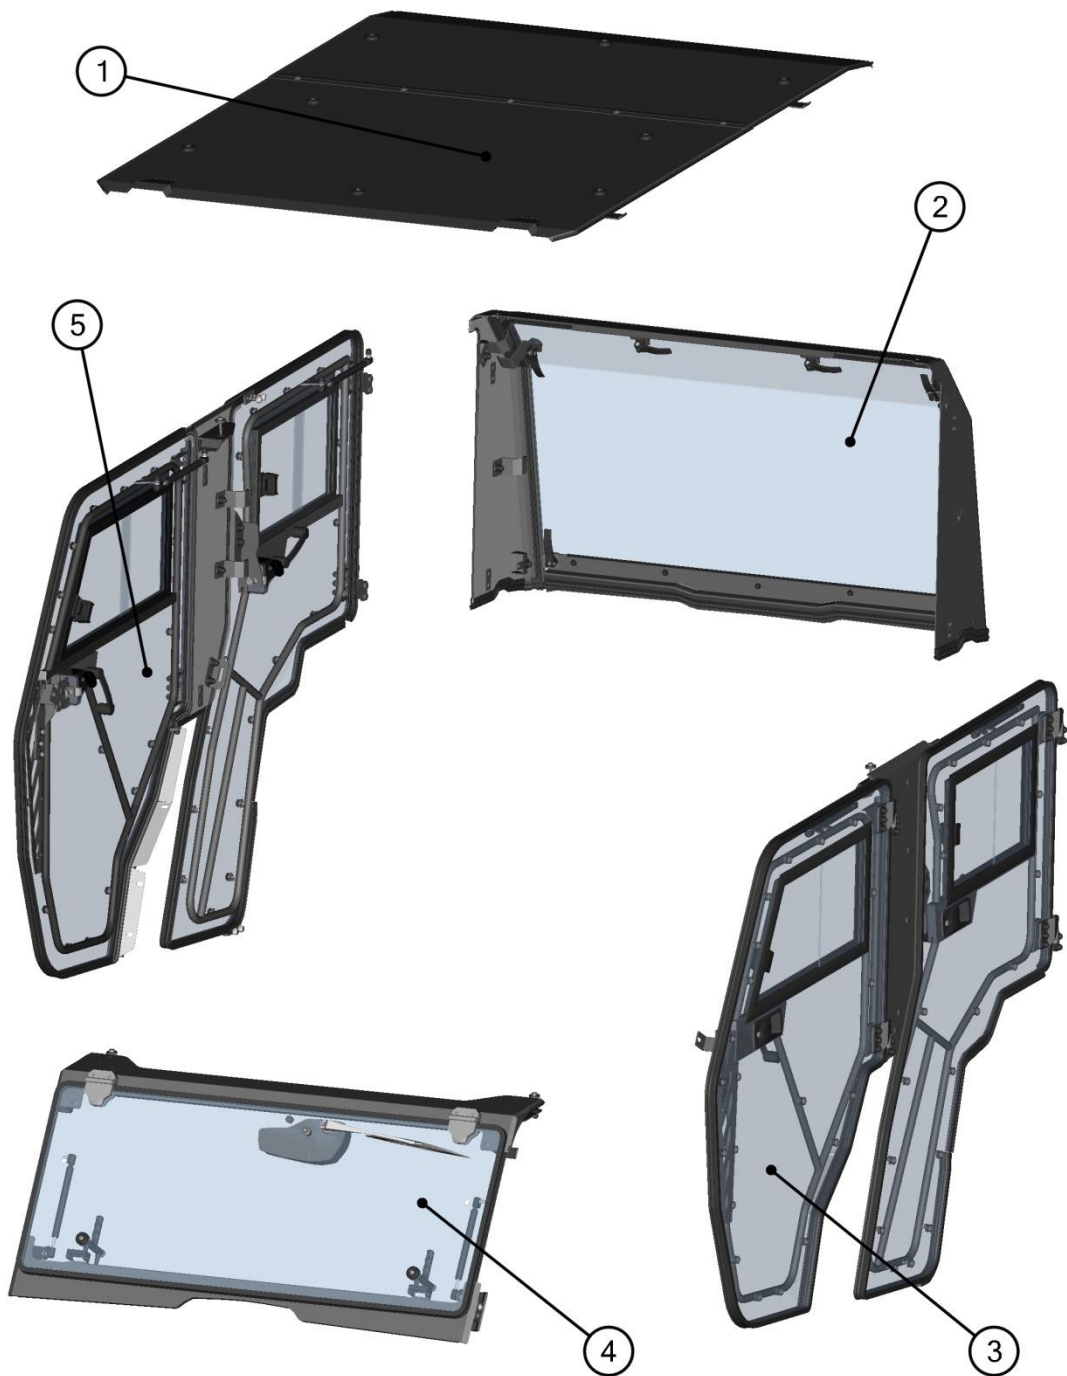

SPARE - PARTS CATALOG

YAMAHA

WOLVERINE X4

CAB PREVIEW

ALL PANELS

3

ID	Catalog no.	Description	Qty
1	41S08U02S30	ROOF PANEL	1
2	41S08U02S20	REAR PANEL	1
3	41S08U02S40	LEFT DOORS	1
4	41S08U02S10	FRONT PANEL	1
5	41S08U02S50	RIGHT DOORS	1
-	-----	ELECTROINSTALLATION	1

Page	Price
4-5	
6-10	
16-22	
11-15	
23-29	
30-31	

ROOF PANEL

ROOF PANEL ASSEMBLIES

ID	Catalog no.	Description	Qty	Price
1	41S08U02-30M001	REAR ROOF PANEL	1	
2	41S08U01-30M001	FRONT ROOF PANEL	1	
3	41S08U02-30PKM001	ROOF HARDWARE KIT	1	