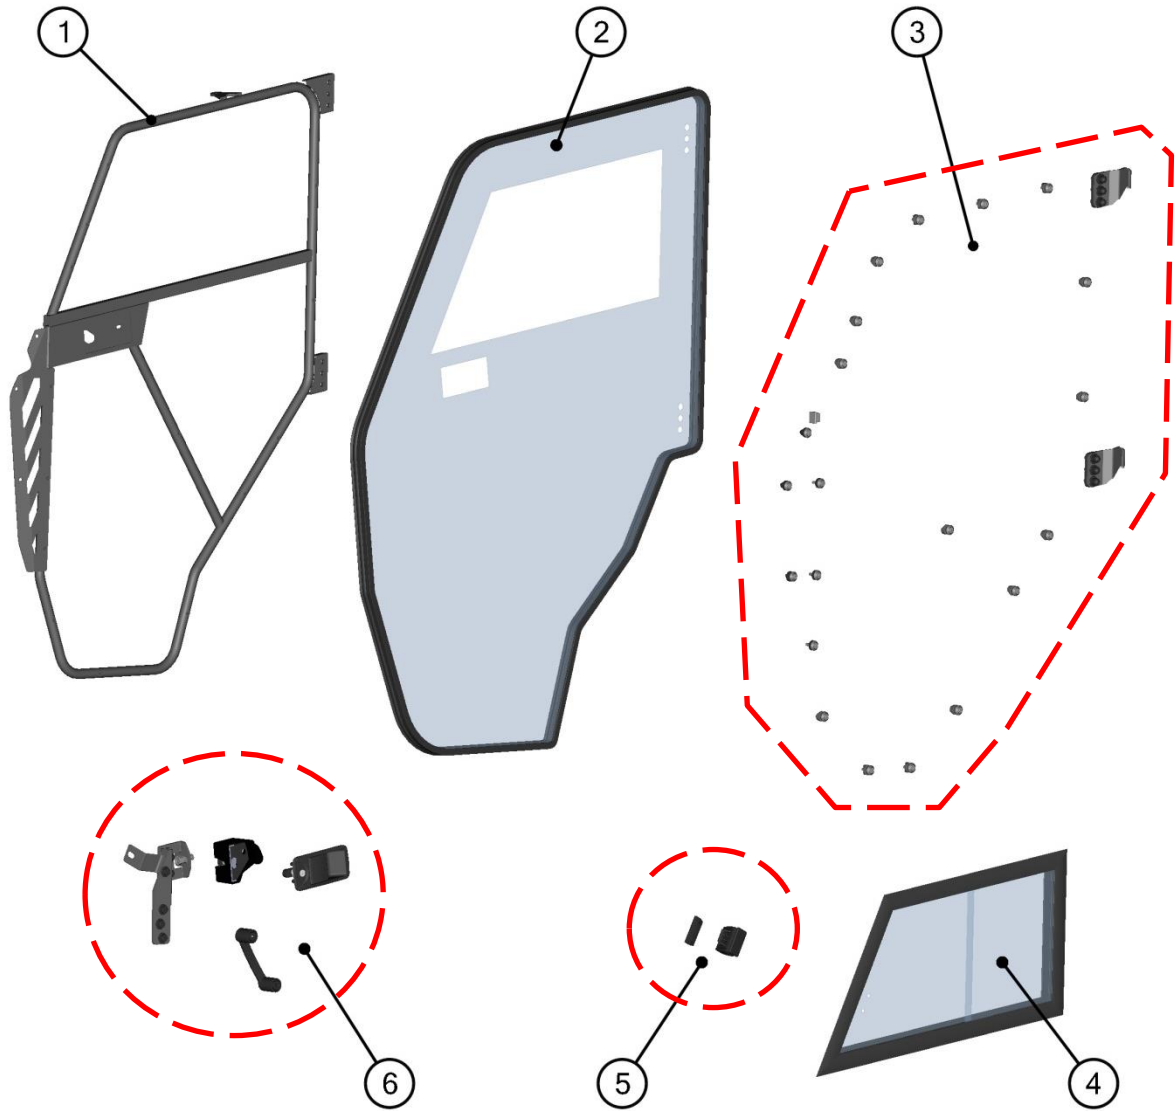

FRONT LEFT DOOR ASSEMBLY

18

ID	Catalog no.	Description	Qty	Price
1	41S08U02-40PKM001	FRONT LEFT DOOR FRAME WELDED	1	
2	41S08U02-40PKM002	FRONT LEFT DOOR POLYCARBONATE WITH SEALING	1	
3	41S08U02-40PKM003	FRONT LEFT DOOR HINGES AND FIXING KIT	1	
4	41S08U01-40M003	FRONT LEFT WINDOW ASSEMBLY	1	
5	41S08U02-40PKM004	DOOR WINDOW LOCK + STOP KIT	1	
6	41S08U02-40PKM005	FRONT LEFT DOOR LOCK AND STOP KIT	1