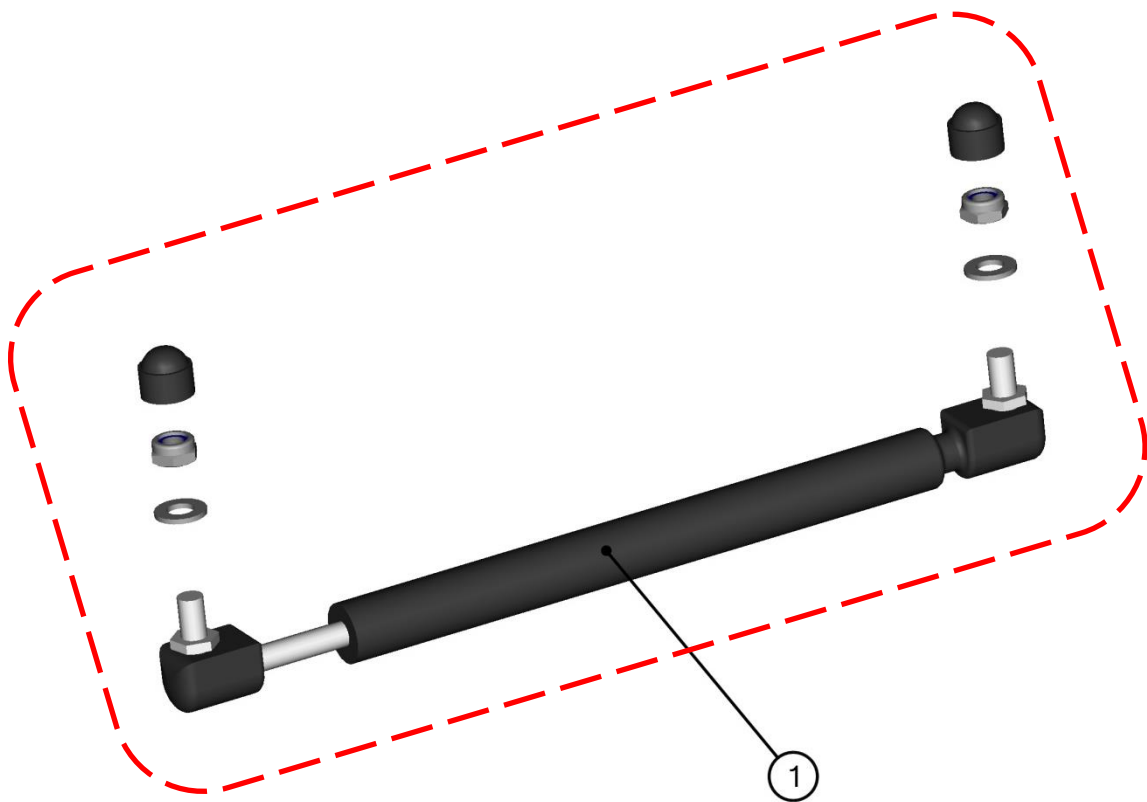

DOOR GAS SPRINGS ASSEMBLIES

19

ID	Catalog no.	Description	Qty	Price
1	41S08U01-40M011	DOOR GAS SPRINGS ASSEMBLIES KIT	1