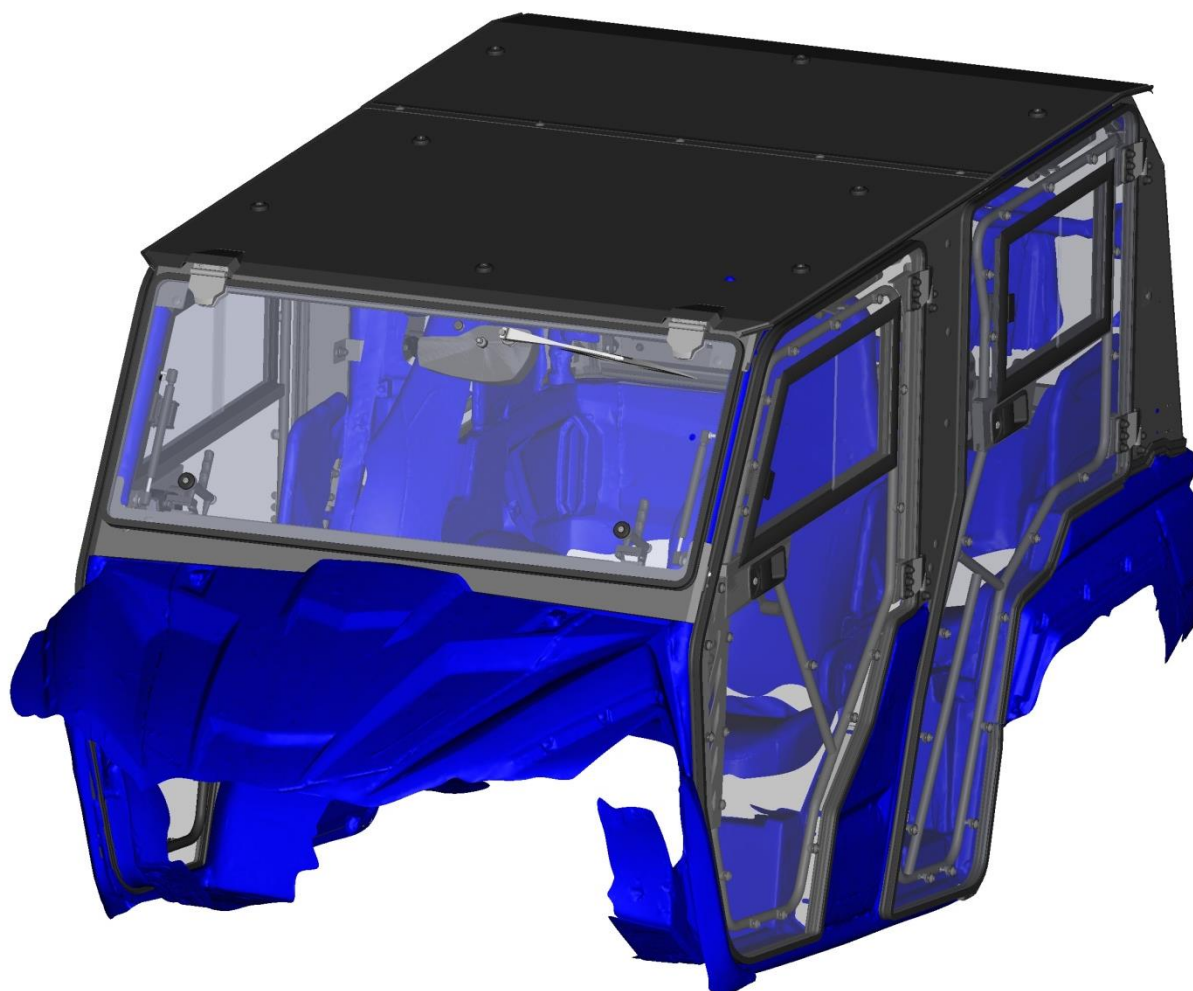

SPARE - PARTS CATALOG

YAMAHA

WOLVERINE X4

CAB PREVIEW

ALL PANELS

3

ID	Catalog no.	Description	Qty
1	41S08U02S30	ROOF PANEL	1
2	41S08U02S20	REAR PANEL	1
3	41S08U02S40	LEFT DOORS	1
4	41S08U02S10	FRONT PANEL	1
5	41S08U02S50	RIGHT DOORS	1
-	-----	ELECTROINSTALLATION	1