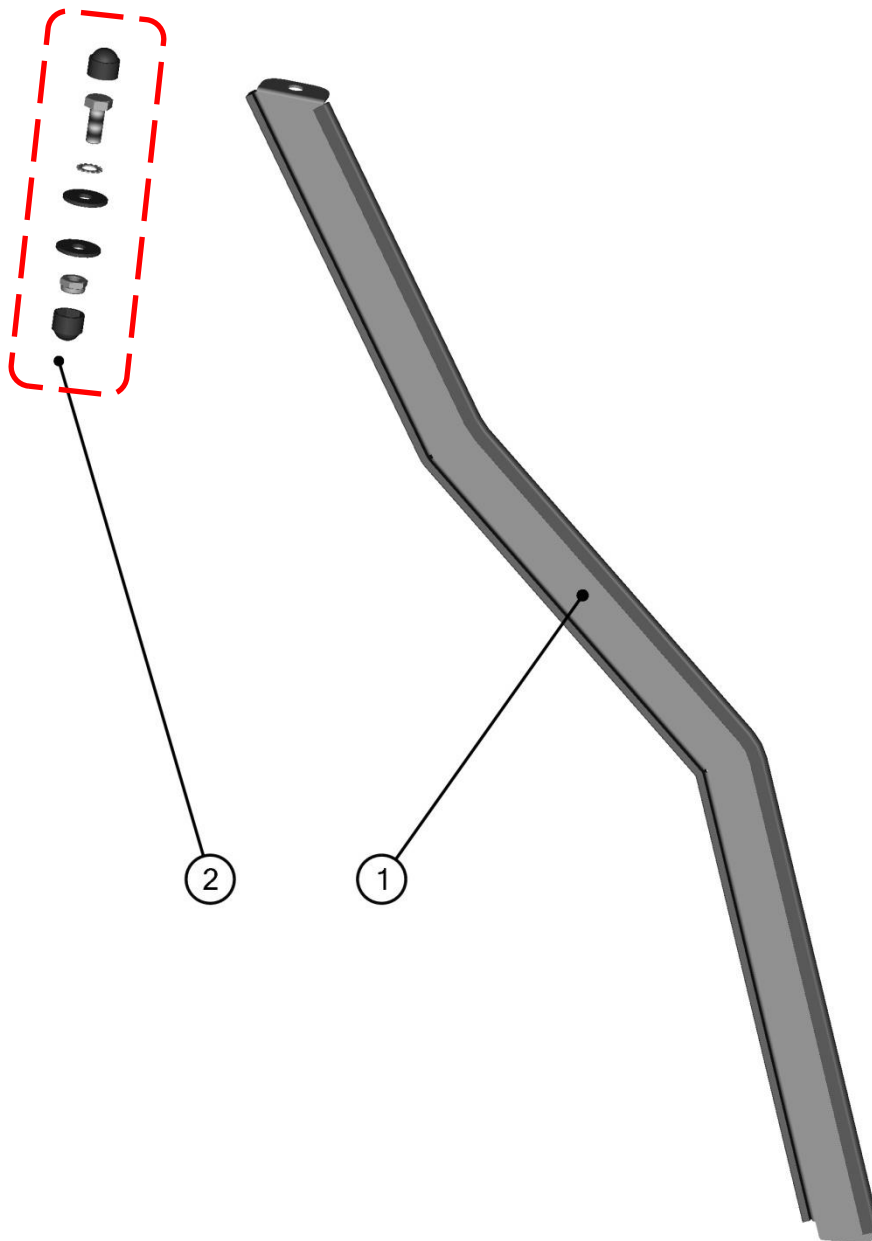

FRONT RIGHT DOOR SEALING LEDGE

ID	Catalog no.	Description	Qty	Price
1	41S08U02-50PKM007	FRONT RIGHT DOOR SEALING LEDGE	1	
2	41S08U01-40M013	FIXING ASSEMBLY	1