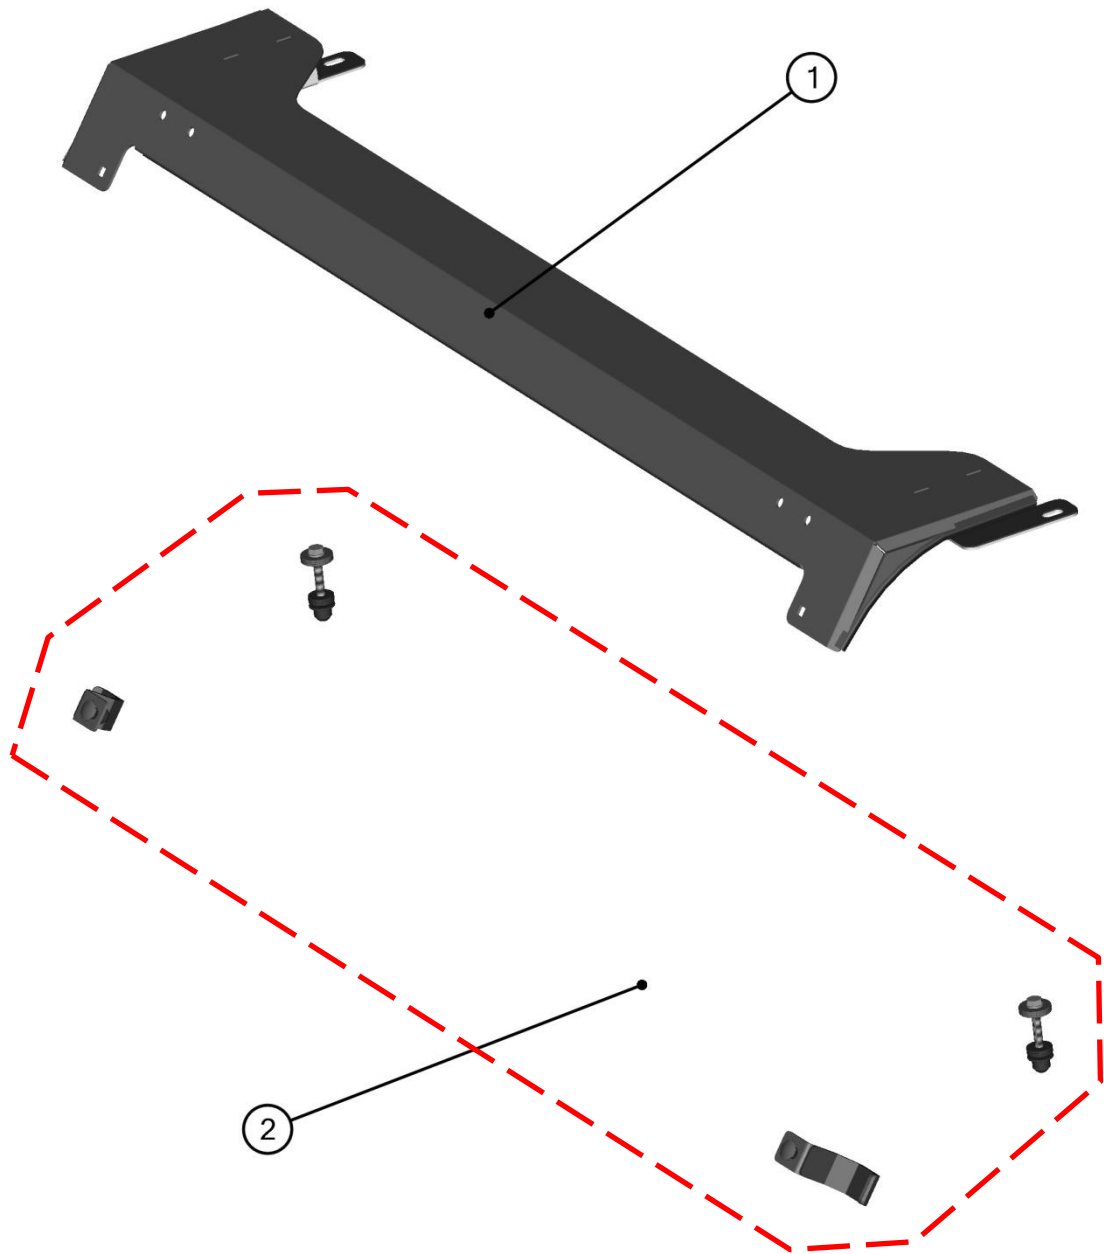

FRONT UPPER LEDGE ASSEMBLY

13

ID	Catalog no.	Description	Qty	Price
1	41S08U02-10PKM001	FRONT UPPER LEDGE	1	
2	41S08U02-10PKM002	FRONT UPPER LEDGE HARDWARE KIT	1