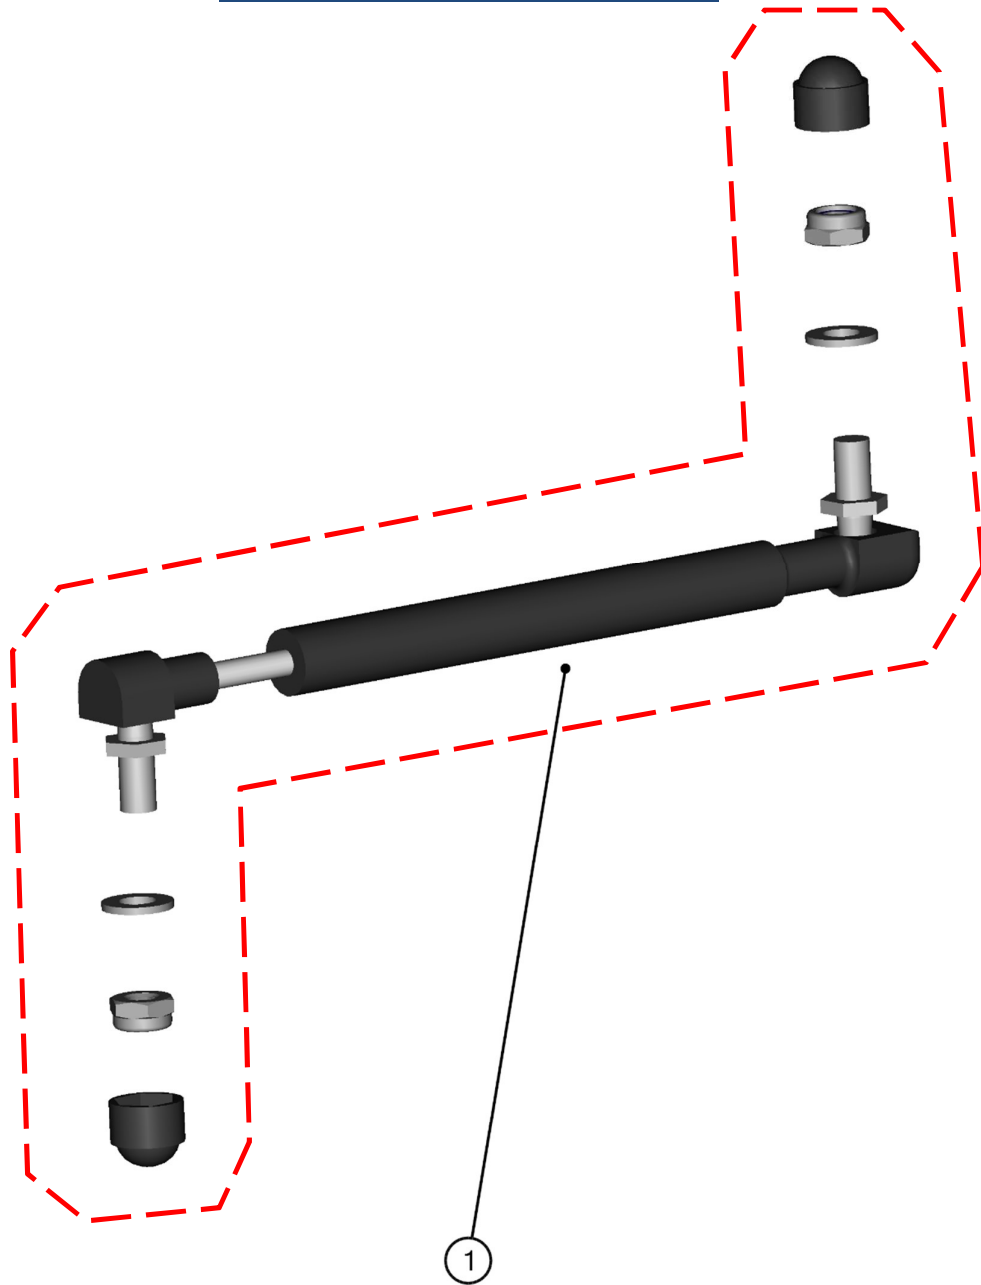

DOOR GAS SPRING ASSEMBLY

19

ID	Catalog no.	Description	Qty
1	41S09U01-40M021	DOOR GAS SPRING ASSEMBLY	1

Price

HardCabs
2464 Wisconsin Avenue
Downers Grove, IL 60515
630-324-8585

www.hardcabs.com

parts@hardcabs.com