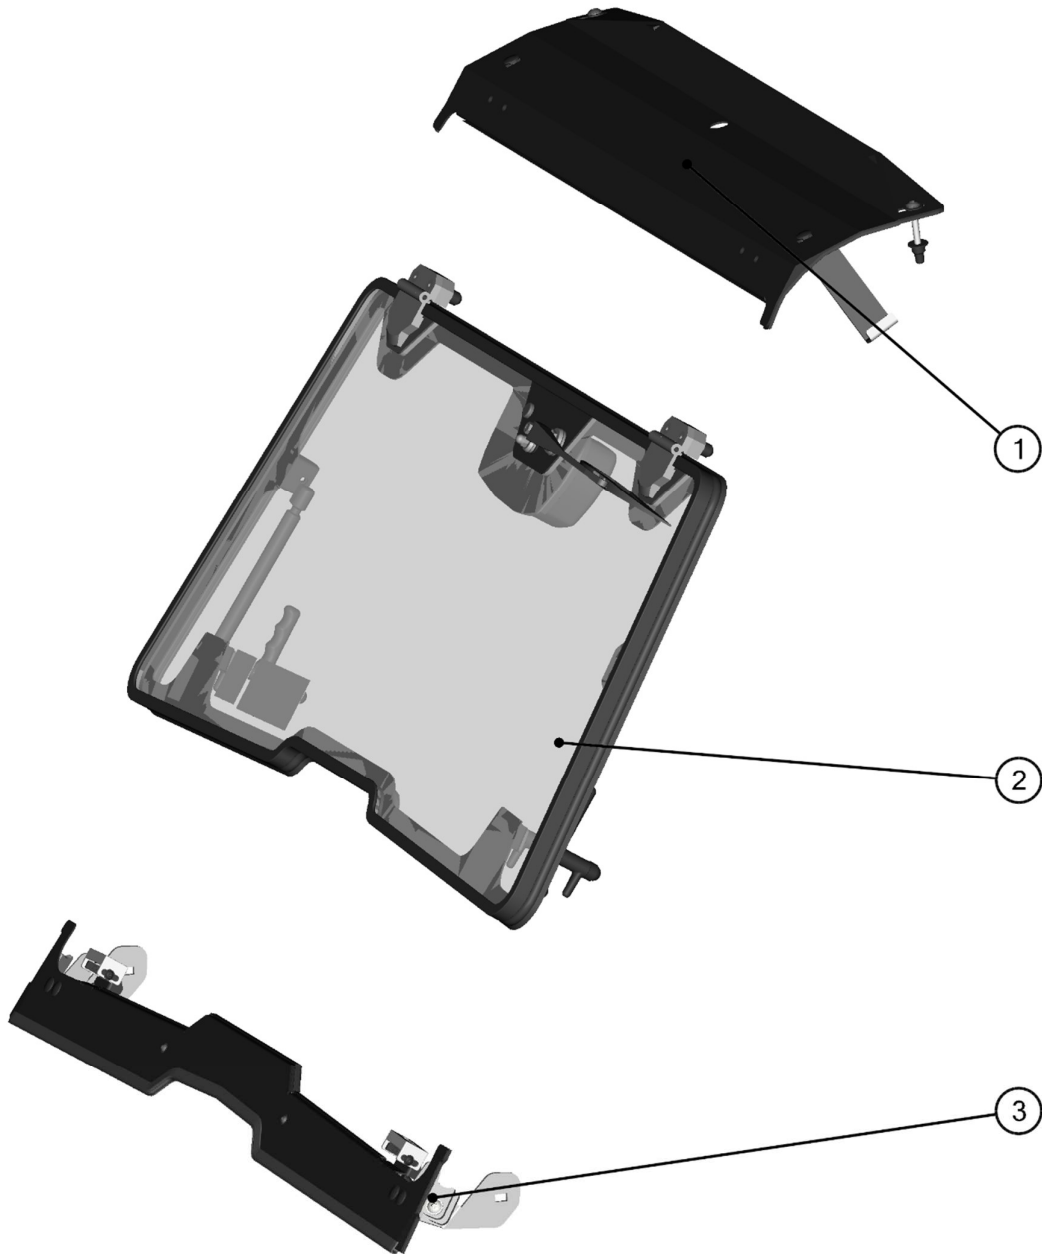

REAR RIGHT BASE ASSEMBLIES

11

ID	Catalog no.	Description	Qty	Price
1	41S09U01-50PKM001	RIGHT BASE HARDWARE KIT	1	
2	41S09U01-50M017	RIGHT BASE ASSEMBLY	1	

FRONT PANEL

12

FRONT PANEL ASSEMBLIES

13

FRONT UPPER LEDGE ASSEMBLIES