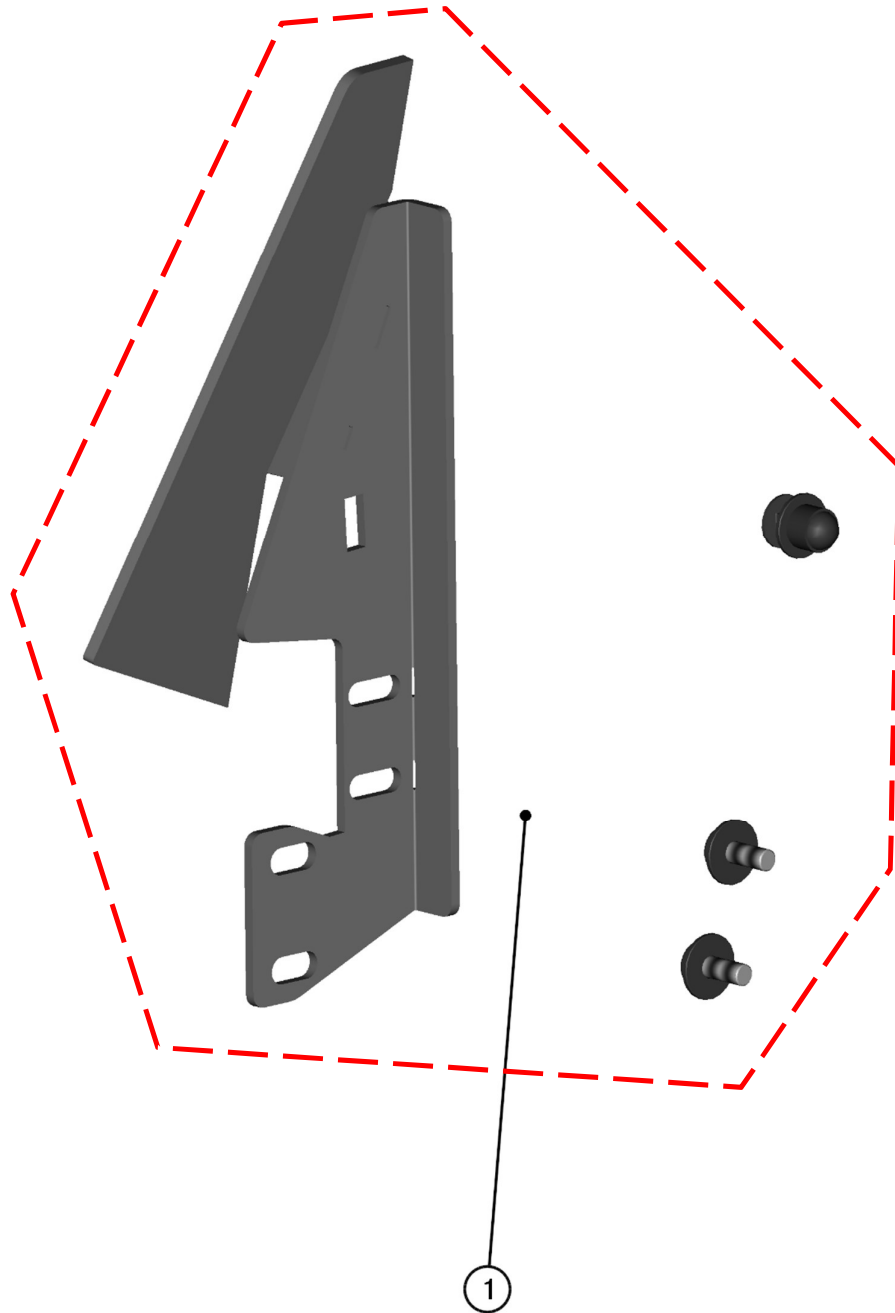

RIGHT FRONT COVER KIT

28

ID	Catalog no.	Description	Qty	Price
1	41S09U02-50PKM002	RIGHT FRONT COVER KIT	1	

HardCabs
2464 Wisconsin Avenue
Downers Grove, IL 60515
630-324-8585

www.hardcabs.com

parts@hardcabs.com