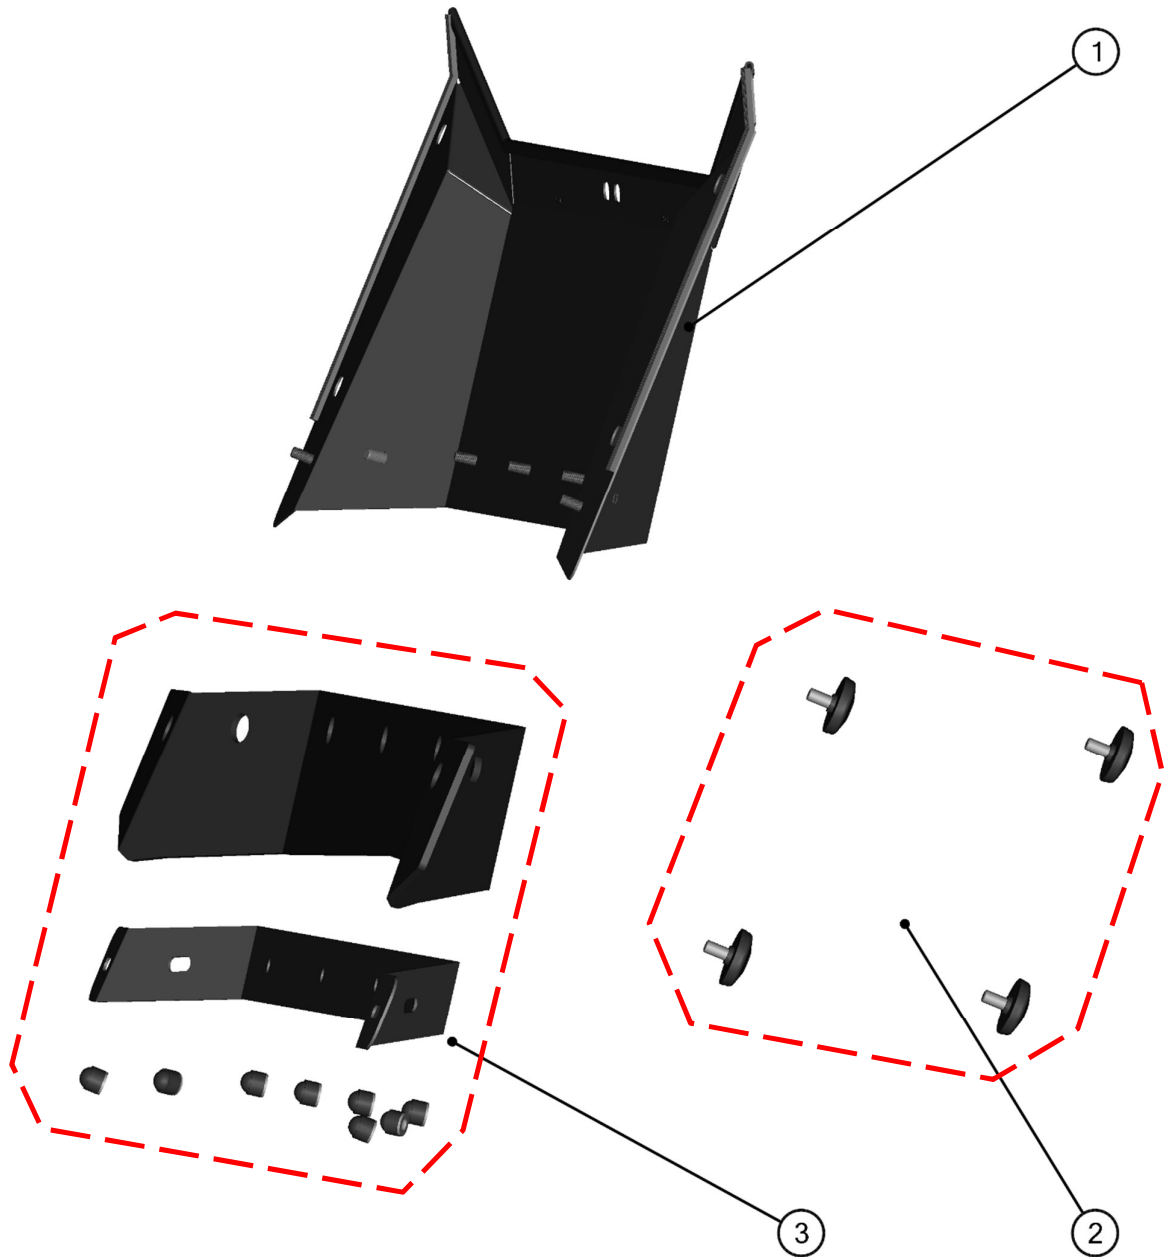

Price

HardCabs
 2464 Wisconsin Avenue
 Downers Grove, IL 60515
 630-324-8585

www.hardcabs.com

parts@hardcabs.com

REAR PANEL

6

REAR PANEL ASSEMBLIES

REAR WINDOW ASSEMBLIES

ID	Catalog no.	Description	Qty	Price
1	41S08U04-20M001	REAR POLY WITH SEALING	1	
2	41S08U04-20PKM001	REAR POLY FIXING KIT	1	

REAR BOTTOM ASSEMBLIES

9

ID	Catalog no.	Description	Qty
1	41S08U04-20PKM002	REAR BOTTOM PANEL	1
2	41S08U04-20PKM003	REAR BOTTOM FIXING KIT	1
3	41S08U04-20PKM004	REAR BOTTOM EPDM LEDGE KIT	1