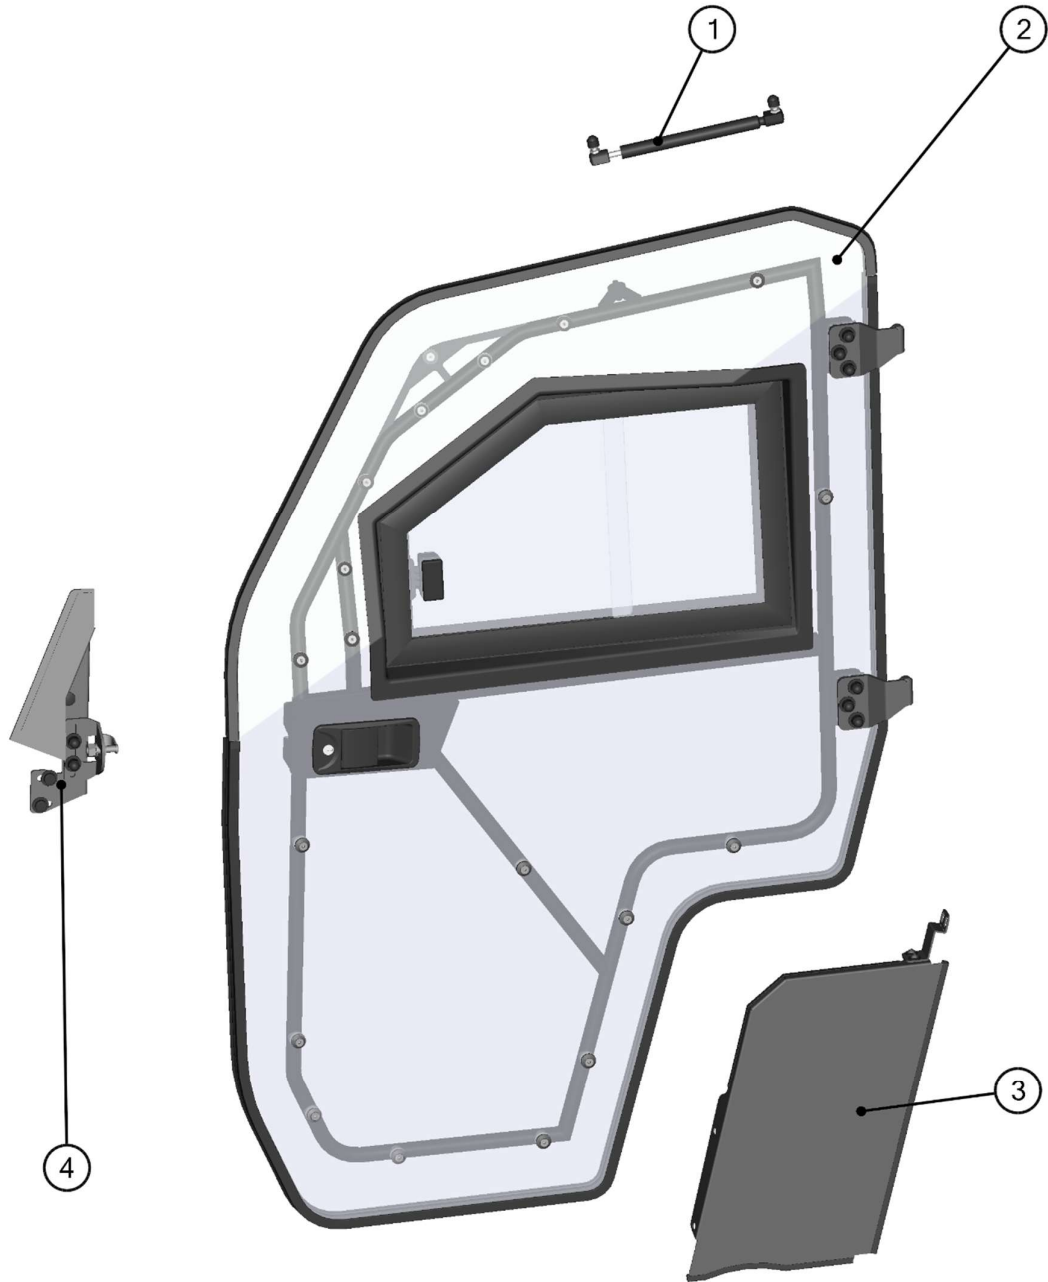

Price

FRONT BOTTOM LEDGE ASSEMBLIES

16

ID	Catalog no.	Description	Qty
1	41S09U02-10PKM005	FRONT BOTTOM HARDWARE KIT	1
2	41S09U02-10M002	FRONT BOTTOM LEDGE ASSEMBLY	1

Price

LEFT DOOR

17

LEFT DOOR ASSEMBLIES