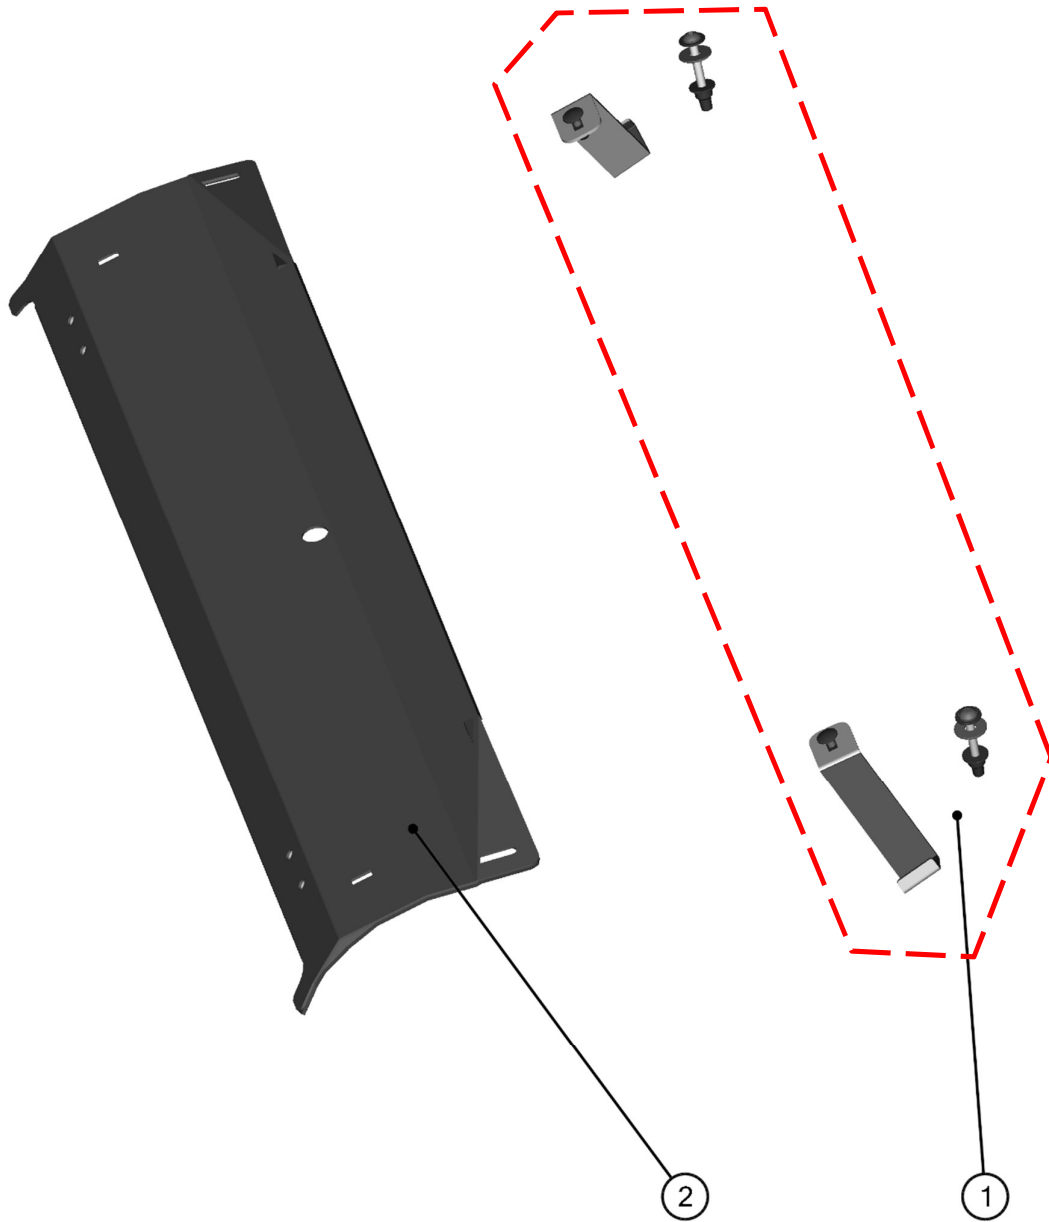

REAR RIGHT BASE ASSEMBLIES

11

ID	Catalog no.	Description	Qty	Price
1	41S09U01-50PKM001	RIGHT BASE HARDWARE KIT	1	
2	41S09U01-50M017	RIGHT BASE ASSEMBLY	1	

FRONT PANEL

12

FRONT PANEL ASSEMBLIES

13

FRONT UPPER LEDGE ASSEMBLIES