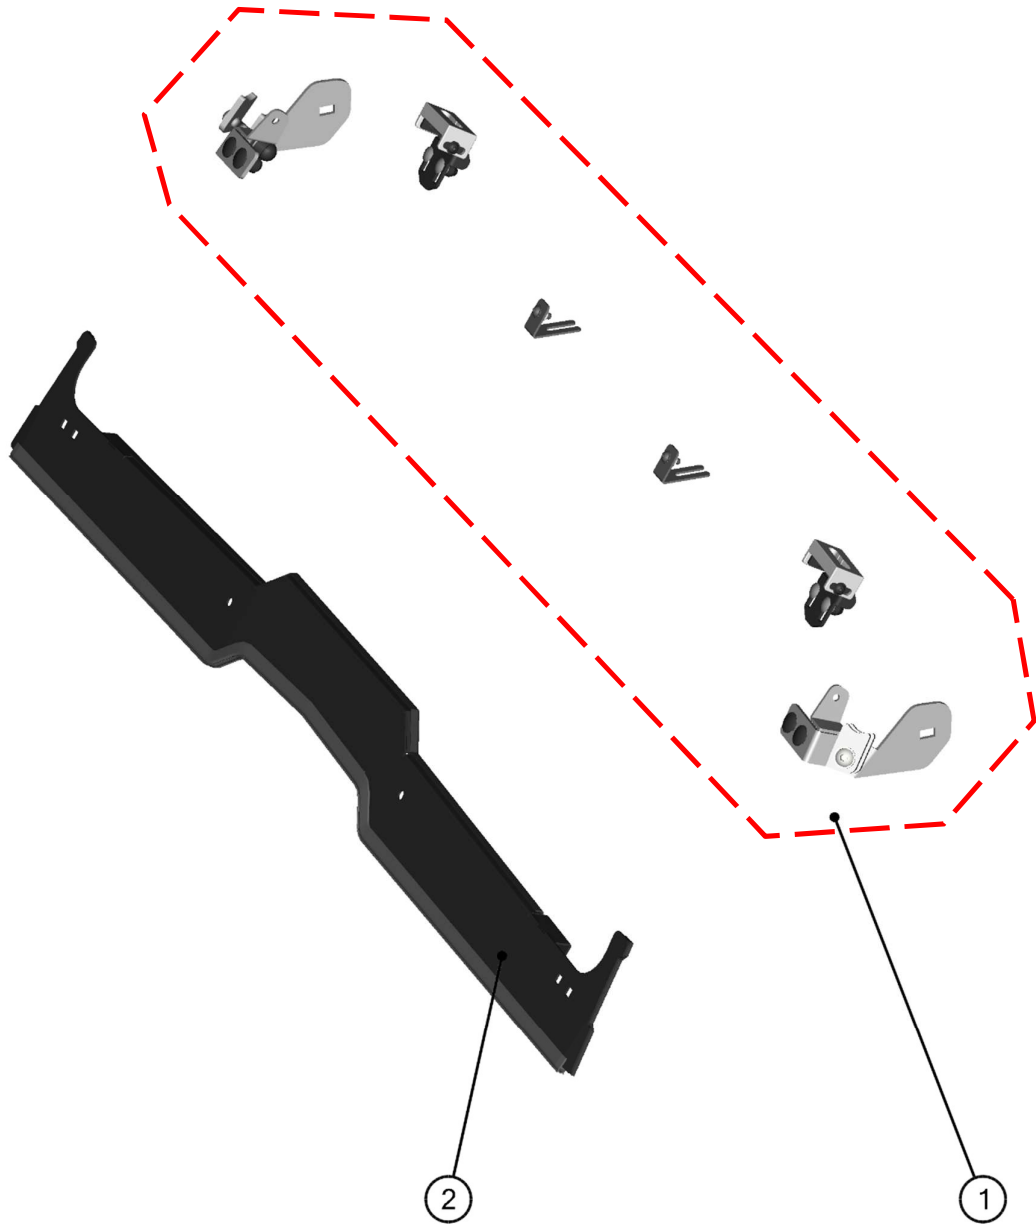

FRONT BOTTOM LEDGE ASSEMBLIES

16

ID	Catalog no.	Description	Qty
1	41S09U02-10PKM005	FRONT BOTTOM HARDWARE KIT	1
2	41S09U02-10M002	FRONT BOTTOM LEDGE ASSEMBLY	1

Price