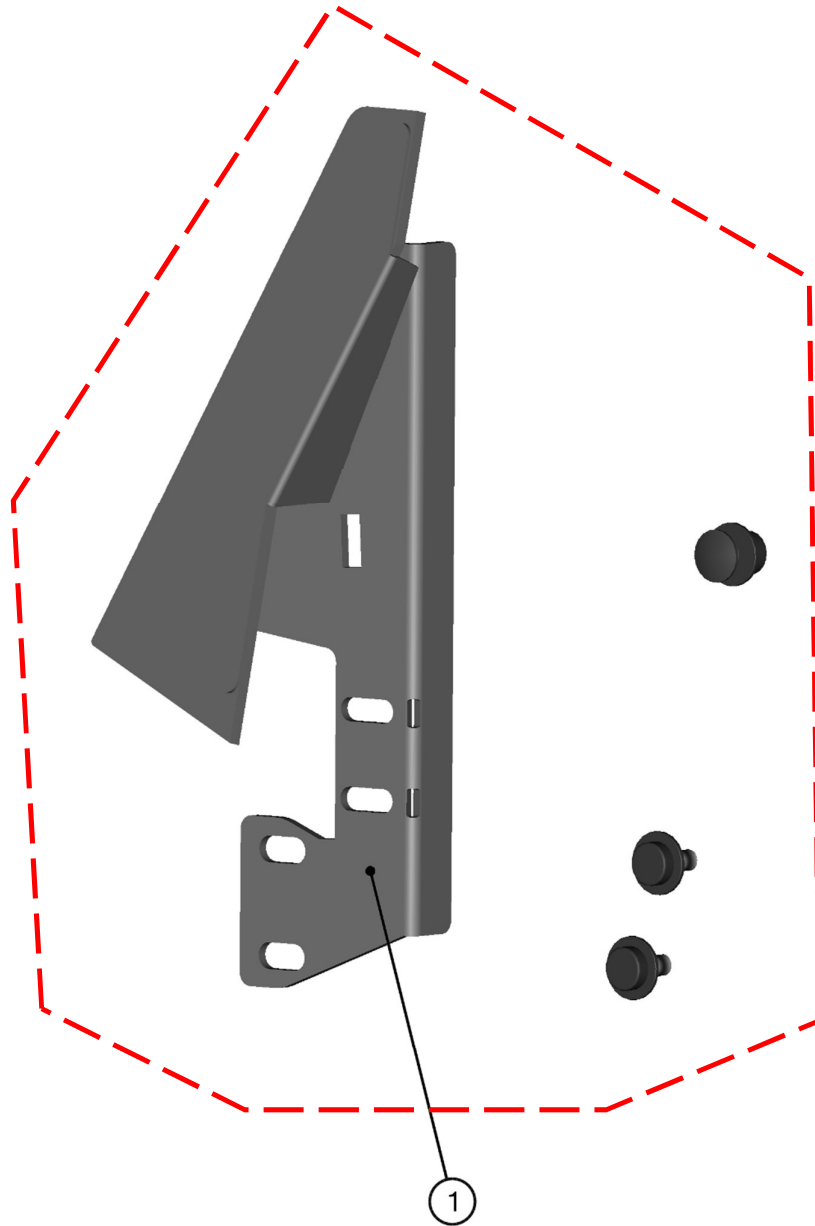

LEFT FRONT COVER KIT

22

ID	Catalog no.	Description	Qty	Price
1	41S09U02-40PKM002	FRONT COVER KIT	1