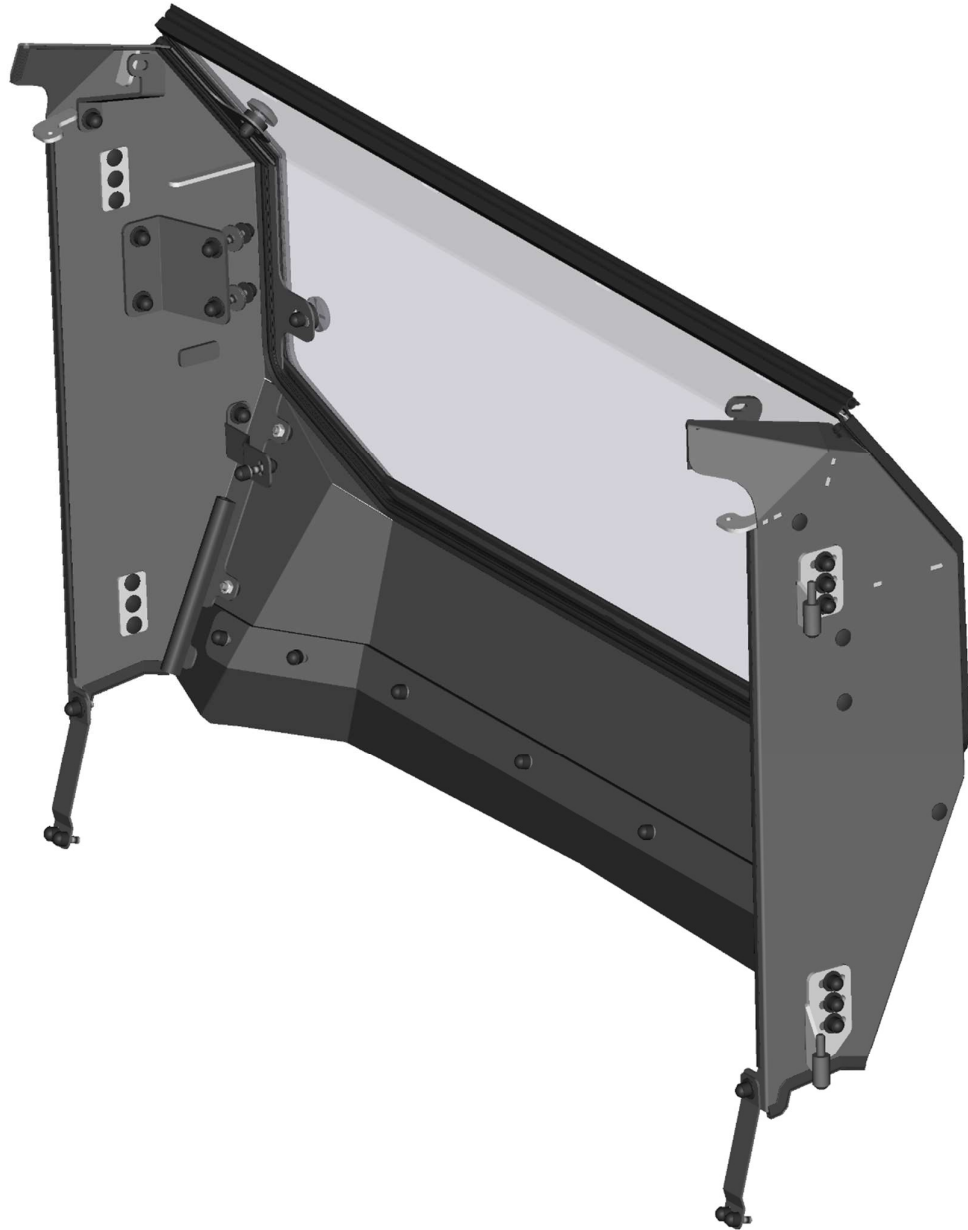

REAR PANEL

6