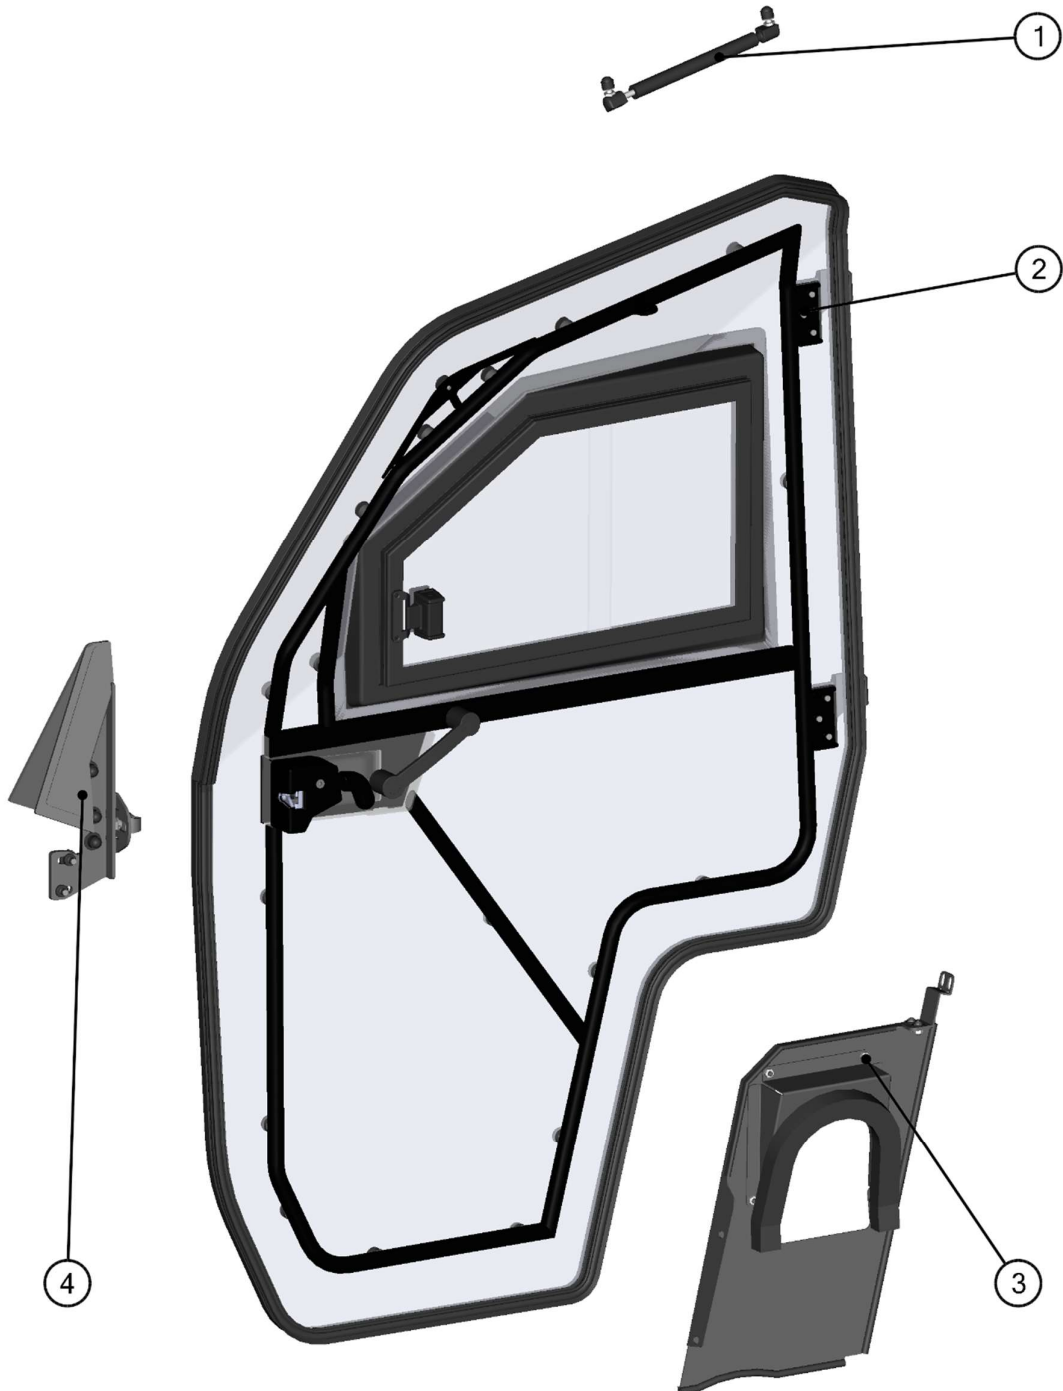

RIGHT DOOR ASSEMBLIES