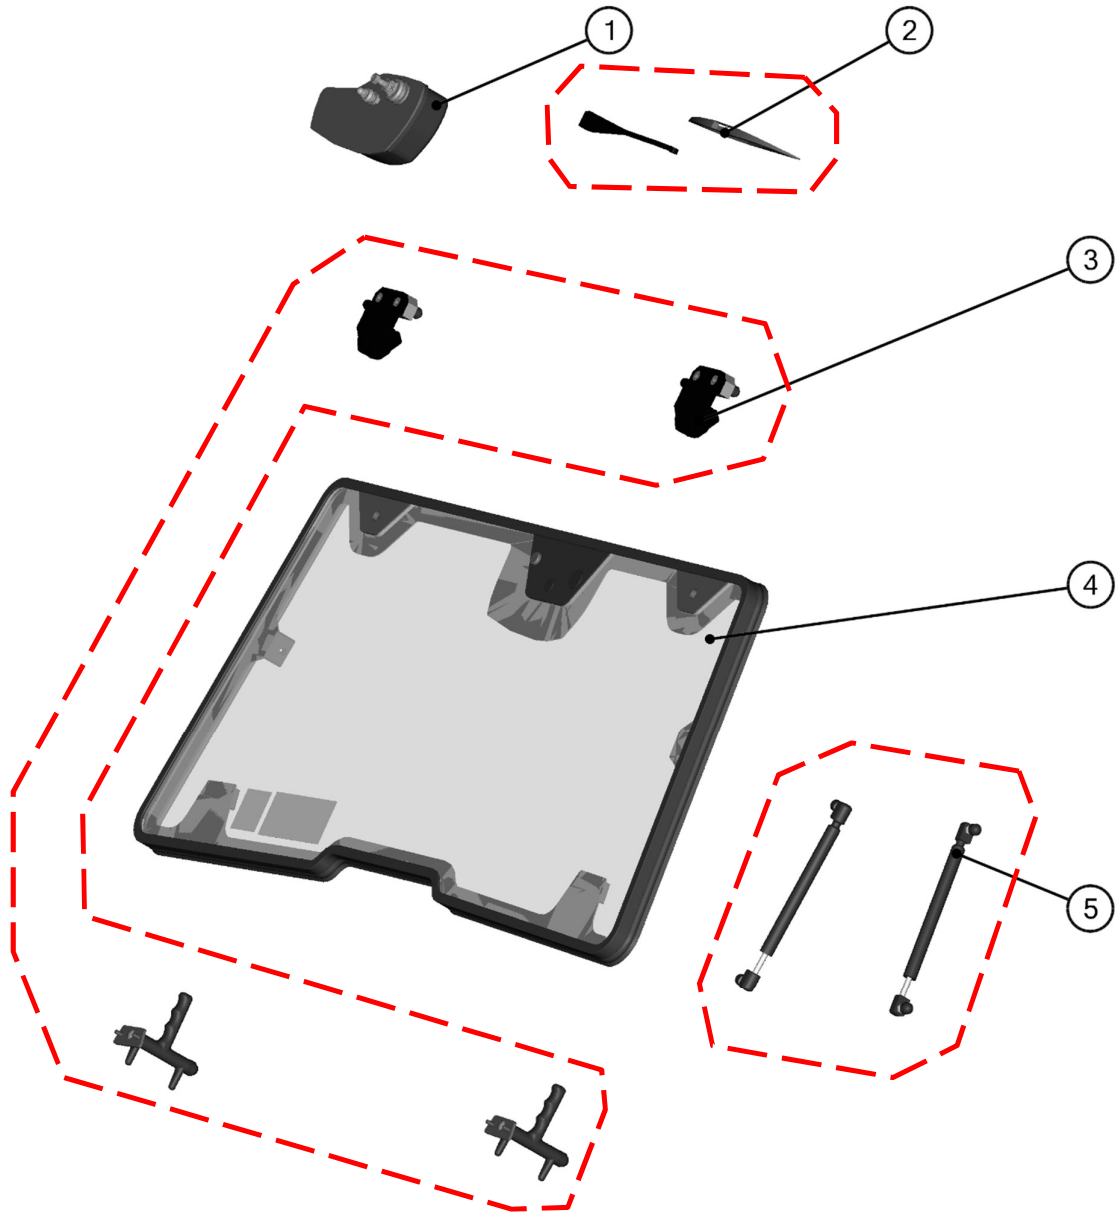

FRONT WINDOW ASSEMBLIES

15

ID	Catalog no.	Description	Qty
1	00-10M028	WIPER MOTOR ASSEMBLY	1
2	41S09U02-10PKM002	WIPER ARM + BLADE KIT	1
3	41S09U02-10PKM003	WINDOW HARDWARE KIT	1
4	41S09U02-10M012	FRONT WINDOW WITH SEALING	1
5	P41S09U02-10PKM004	FRONT GAS SPRING KIT	1

Price