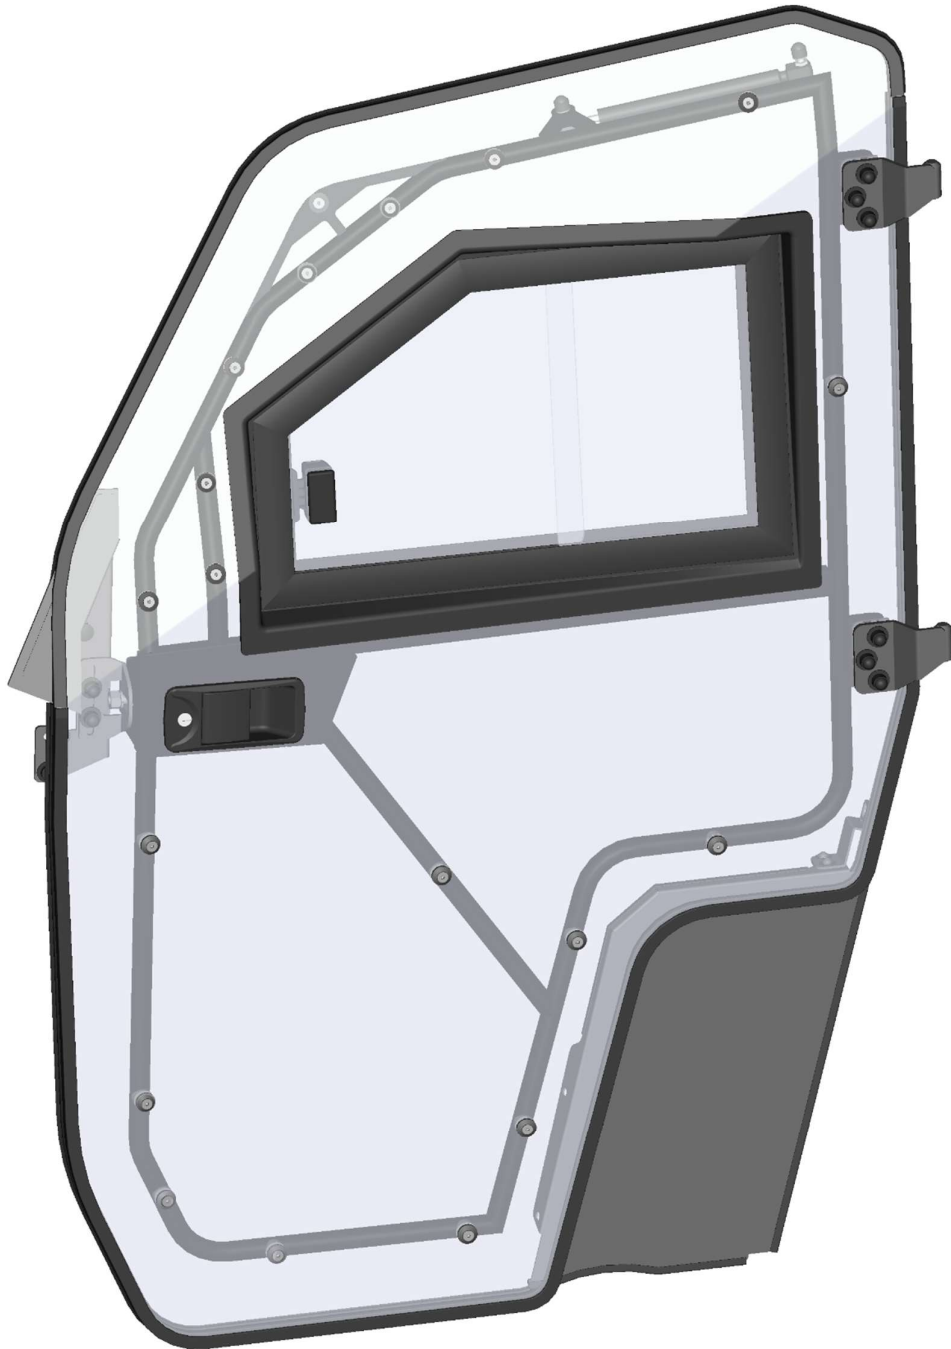

Price

FRONT BOTTOM LEDGE ASSEMBLIES

16

ID	Catalog no.	Description	Qty
1	41S09U02-10PKM005	FRONT BOTTOM HARDWARE KIT	1
2	41S09U02-10M002	FRONT BOTTOM LEDGE ASSEMBLY	1

Price

LEFT DOOR

17

LEFT DOOR ASSEMBLIES