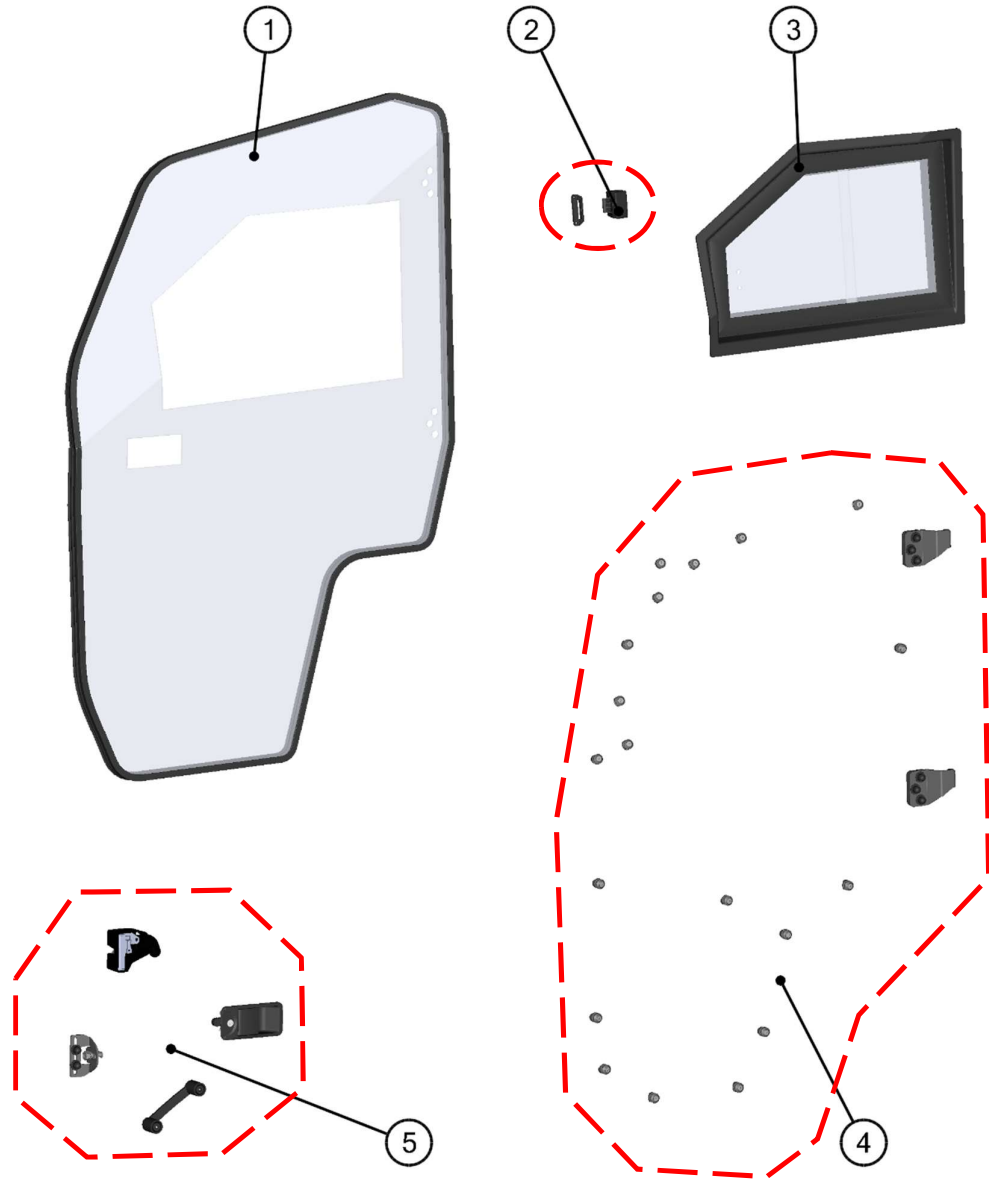

LEFT DOOR ASSEMBLY

20

ID	Catalog no.	Description	Qty	Price
1	41S09U01-40M015	LEFT DOOR POLY WITH SEALING	1	
2	41S08U04-40PKM002	GLASS LOCK WITH STOP KIT	1	
3	41S08U04-40M003	LEFT DOOR WINDOW ASSEMBLY	1	
4	41S09U01-40PKM002	LEFT DOOR HINGES WITH FIXING KIT	1	
5	41S09U01-40PKM003	LEFT DOOR LOCK WITH STOP KIT	1	

HardCabs
2464 Wisconsin Avenue
Downers Grove, IL 60515
630-324-8585

www.hardcabs.com

parts@hardcabs.com