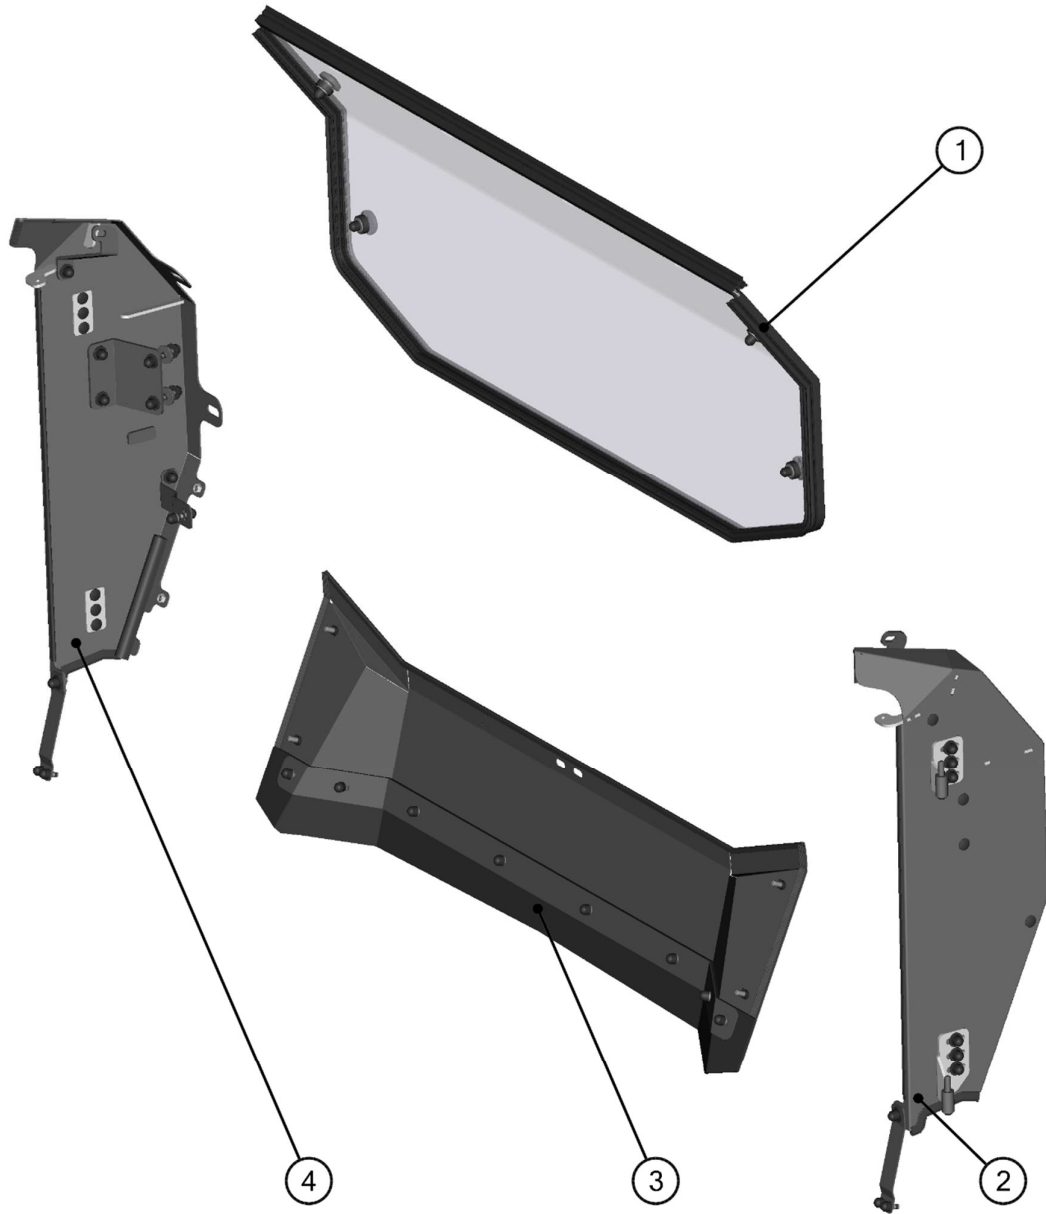

Price

HardCabs
 2464 Wisconsin Avenue
 Downers Grove, IL 60515
 630-324-8585

www.hardcabs.com

parts@hardcabs.com

REAR PANEL

6

REAR PANEL ASSEMBLIES

REAR WINDOW ASSEMBLIES