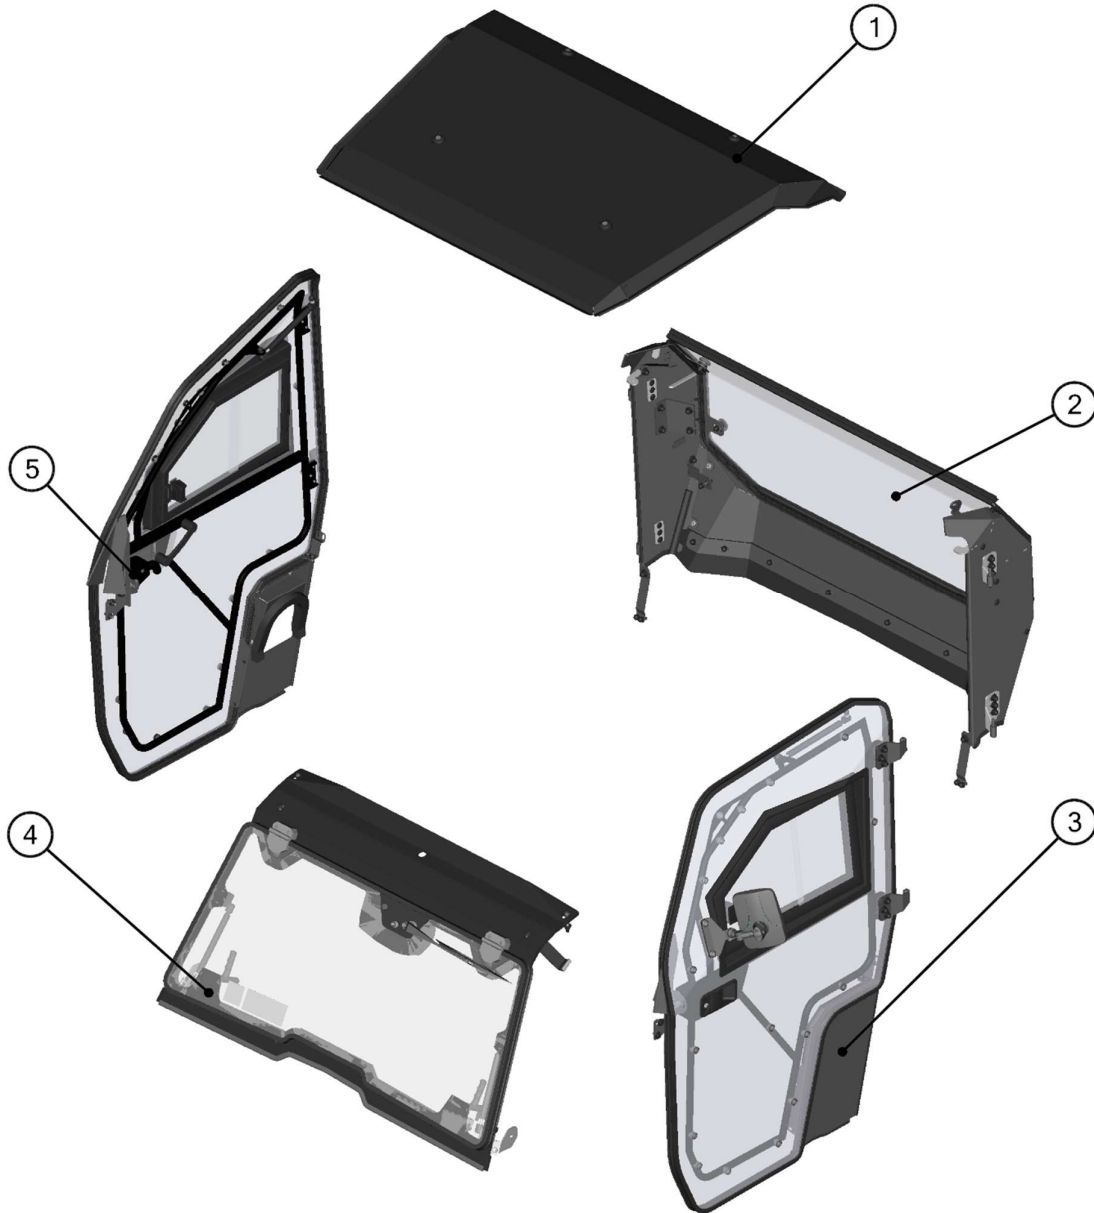

HardCabs →

SPARE - PARTS CATALOG

YAMAHA

WOLVERINE RMAX 2 2021+

CAB PREVIEW

2

ALL PANELS

3