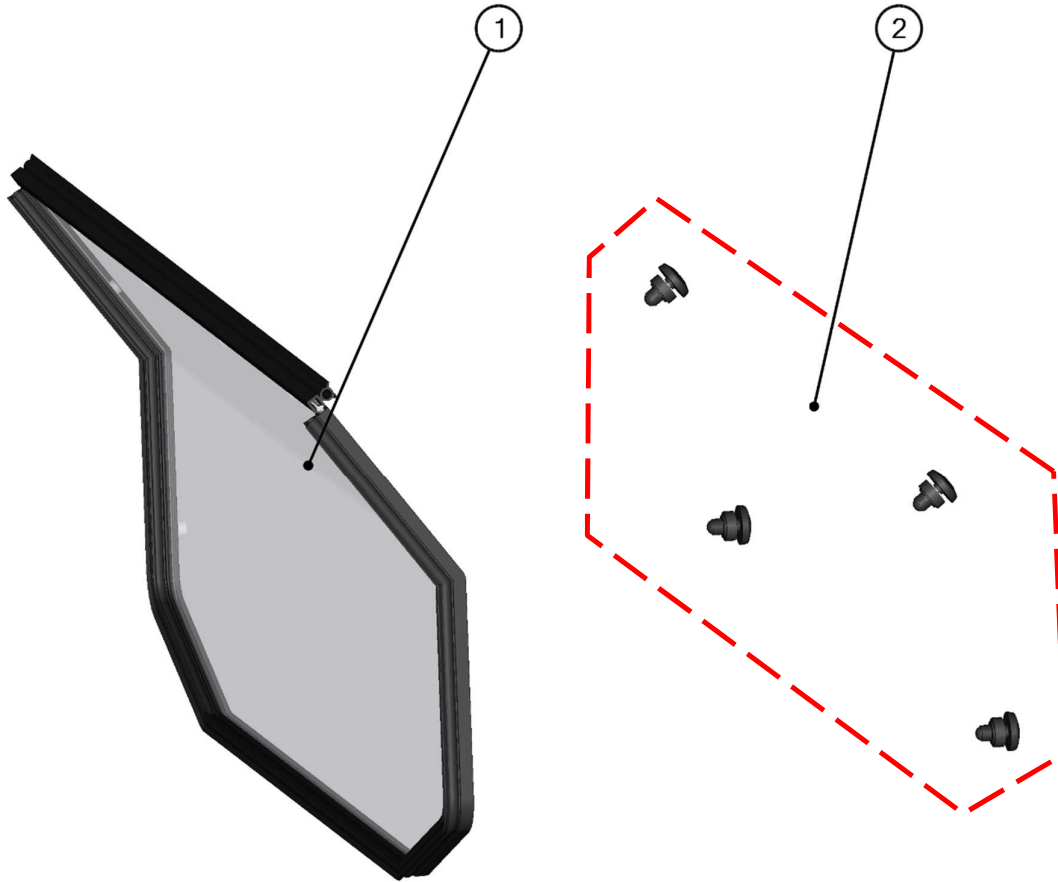

Price

HardCabs
 2464 Wisconsin Avenue
 Downers Grove, IL 60515
 630-324-8585

www.hardcabs.com

parts@hardcabs.com

REAR PANEL

6

REAR PANEL ASSEMBLIES

REAR WINDOW ASSEMBLIES