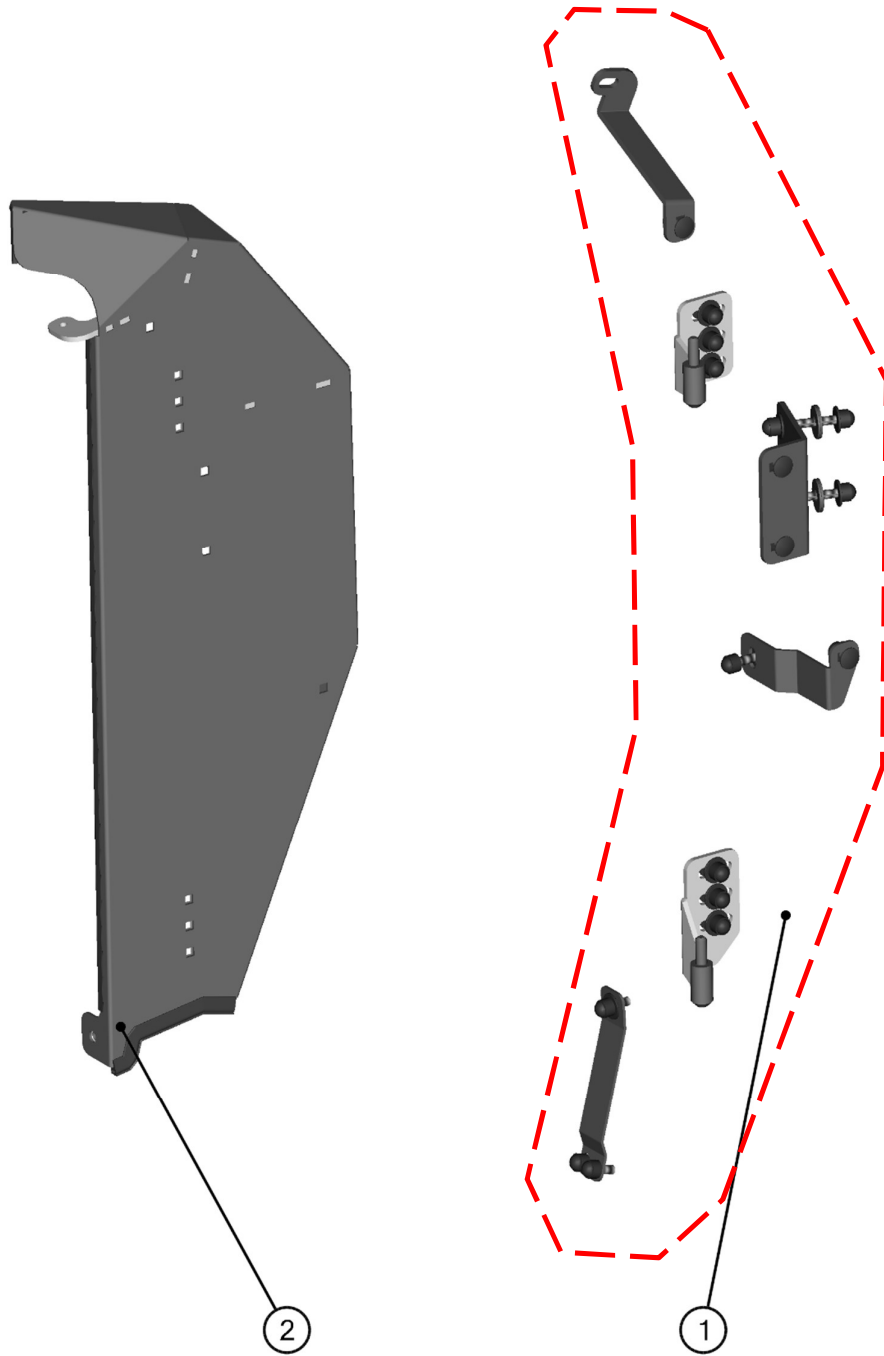

REAR LEFT BASE ASSEMBLIES

10

ID	Catalog no.	Description	Qty	Price
1	41S09U01-40PKM001	LEFT BASE HARDWARE KIT	1	
2	41S09U01-40M017	LEFT BASE ASSEMBLY	1