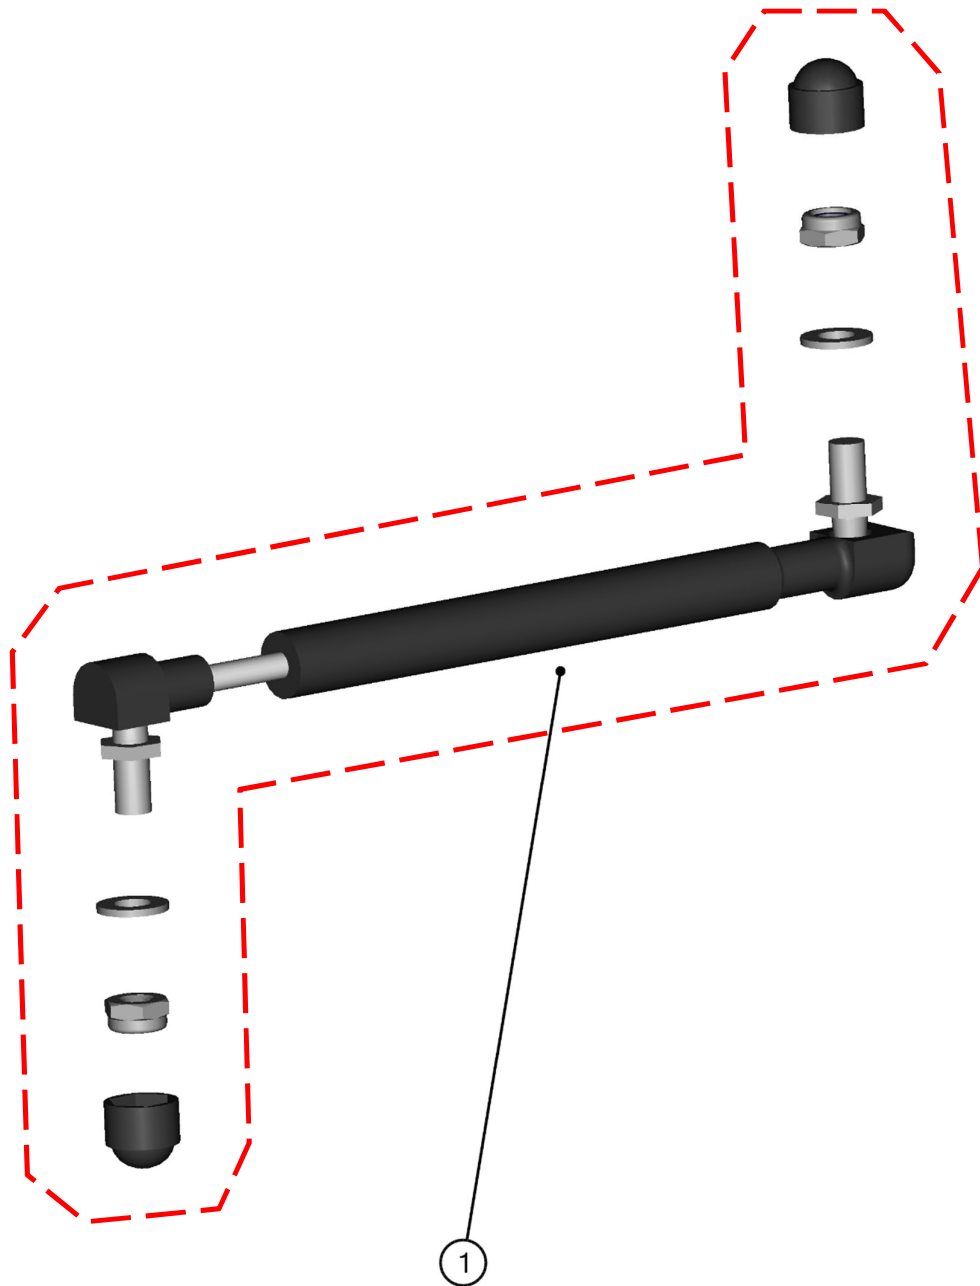

23

RIGHT DOOR ASSEMBLIES

GAS SPRING ASSEMBLY

25

ID	Catalog no.	Description	Qty
1	41S09U01-40M021	DOOR GAS SPRING ASSEMBLY	1

Price

RIGHT DOOR ASSEMBLIES

ID	Catalog no.	Description	Qty	Price
1	41S09U01-50M015	RIGHT DOOR POLY WITH SEALING	1	
2	41S08U04-40PKM002	GLASS LOCK WITH STOP KIT	1	
3	41S08U04-50M003	RIGHT DOOR WINDOW ASSEMBLY	1	
4	41S09U01-50PKM002	RIGHT DOOR HINGES WITH FIXING KIT	1	
5	41S09U01-50PKM003	RIGHT DOOR LOCK WITH STOP KIT	1	