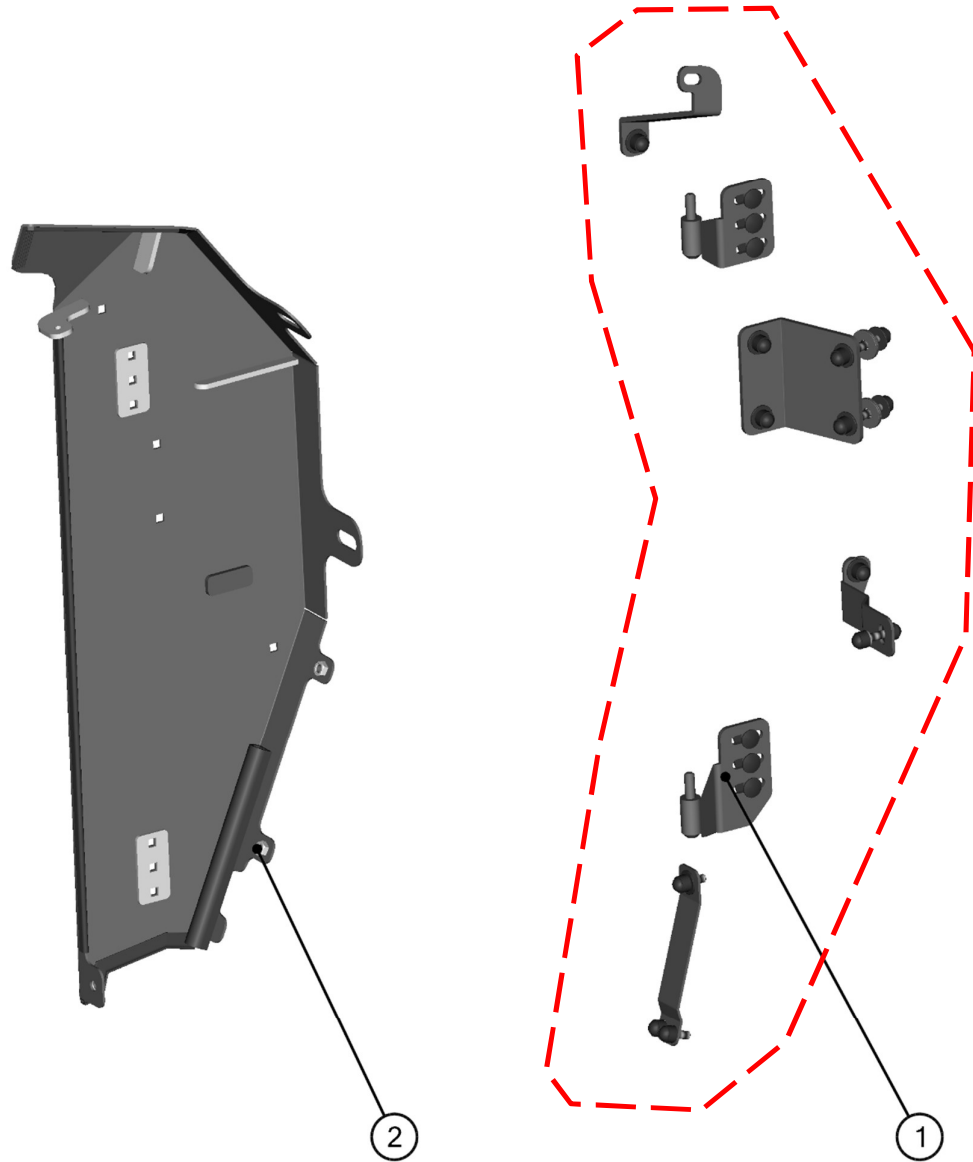

REAR RIGHT BASE ASSEMBLIES

11

ID	Catalog no.	Description	Qty	Price
1	41S09U01-50PKM001	RIGHT BASE HARDWARE KIT	1	
2	41S09U01-50M017	RIGHT BASE ASSEMBLY	1