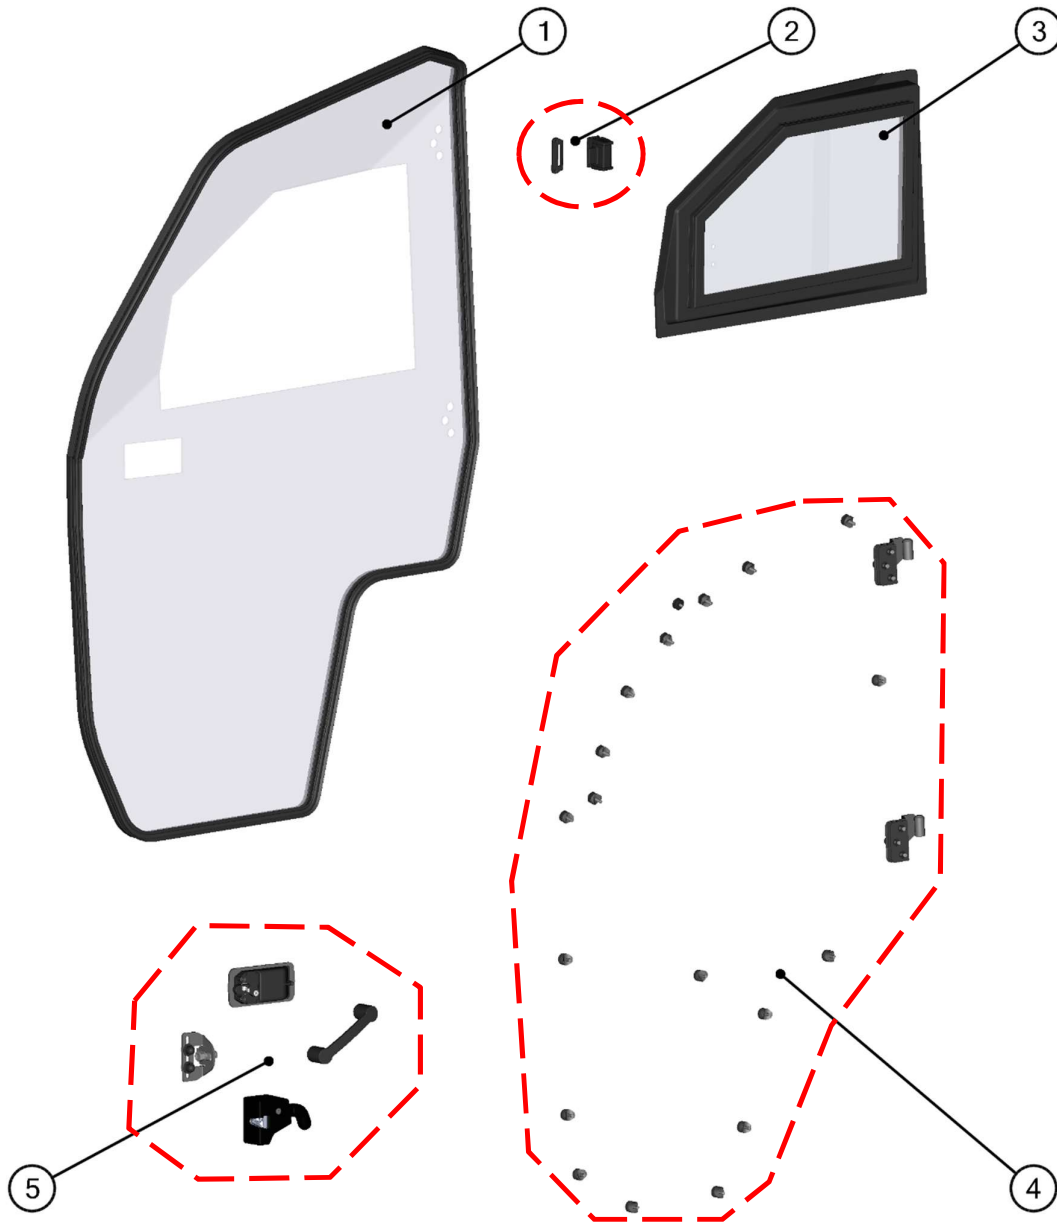

23

RIGHT DOOR ASSEMBLIES

GAS SPRING ASSEMBLY

25

ID	Catalog no.	Description	Qty
1	41S09U01-40M021	DOOR GAS SPRING ASSEMBLY	1

Price

RIGHT DOOR ASSEMBLIES

ID	Catalog no.	Description	Qty	Price
1	41S09U01-50M015	RIGHT DOOR POLY WITH SEALING	1	
2	41S08U04-40PKM002	GLASS LOCK WITH STOP KIT	1	
3	41S08U04-50M003	RIGHT DOOR WINDOW ASSEMBLY	1	
4	41S09U01-50PKM002	RIGHT DOOR HINGES WITH FIXING KIT	1	
5	41S09U01-50PKM003	RIGHT DOOR LOCK WITH STOP KIT	1	