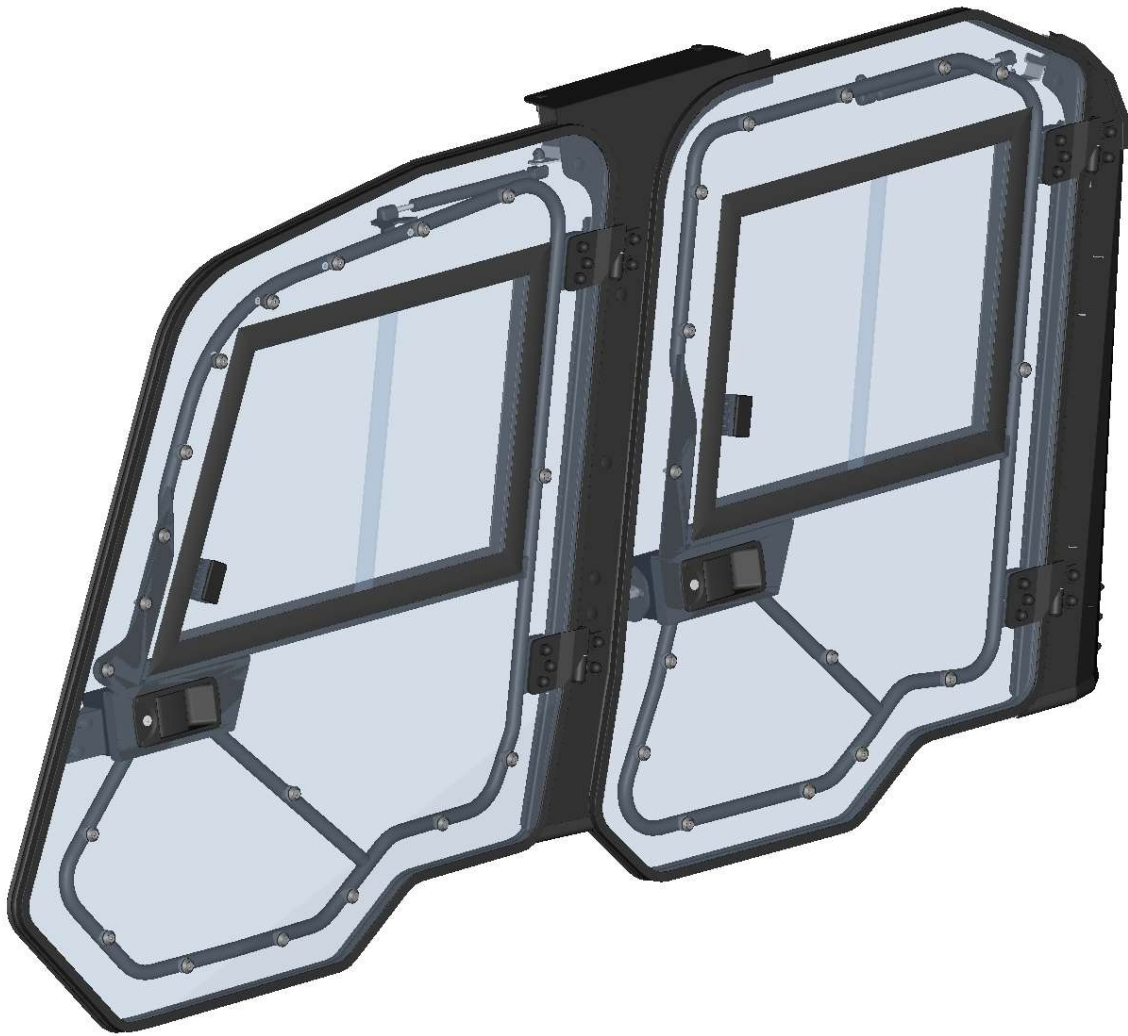

LEFT DOORS

17