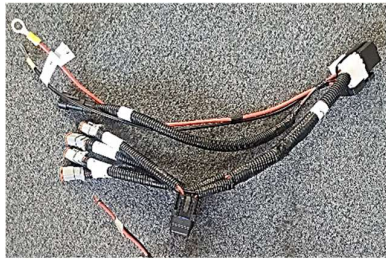

ELECTROINSTALLATION

Position	Catalogue no.	Description	Qty	Price
1	66S02U01-01M002	SUPPLY HARNESS	1	
2	58S03U01-01M005	WIPER HARNESS	1	
3	58S03U01-03M001	WASHER HARNESS	1	
4	000885	WASHER TANK	1	
5	00-109U-M006	SIDE MIRRORS KIT	1	

Position : 1

Catalogue no.: 32S08U03-01M002