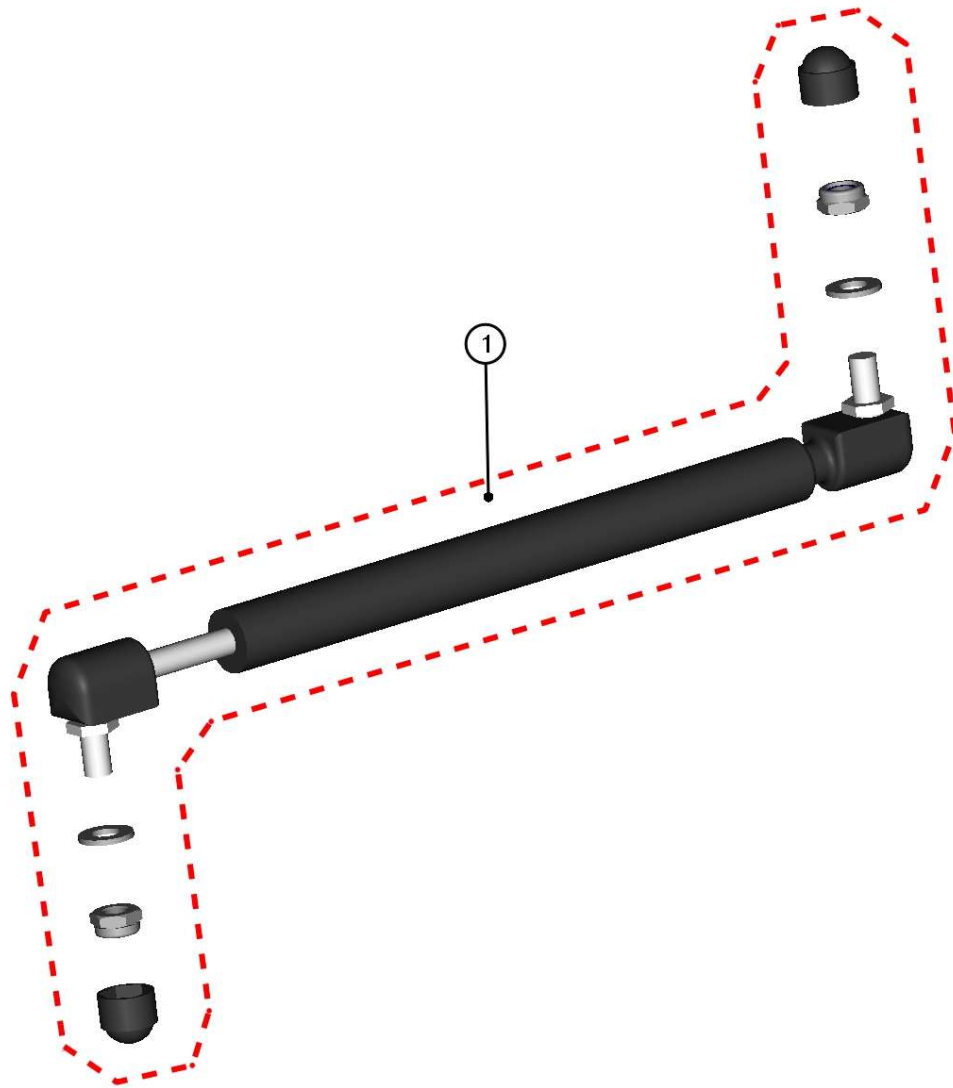

DOOR GAS SPRING ASSEMBLY

28

ID	Catalogue no.	Description	Qty	Price
1	66S02U01-40M004	DOOR GAS SPRING ASSEMBLY	1