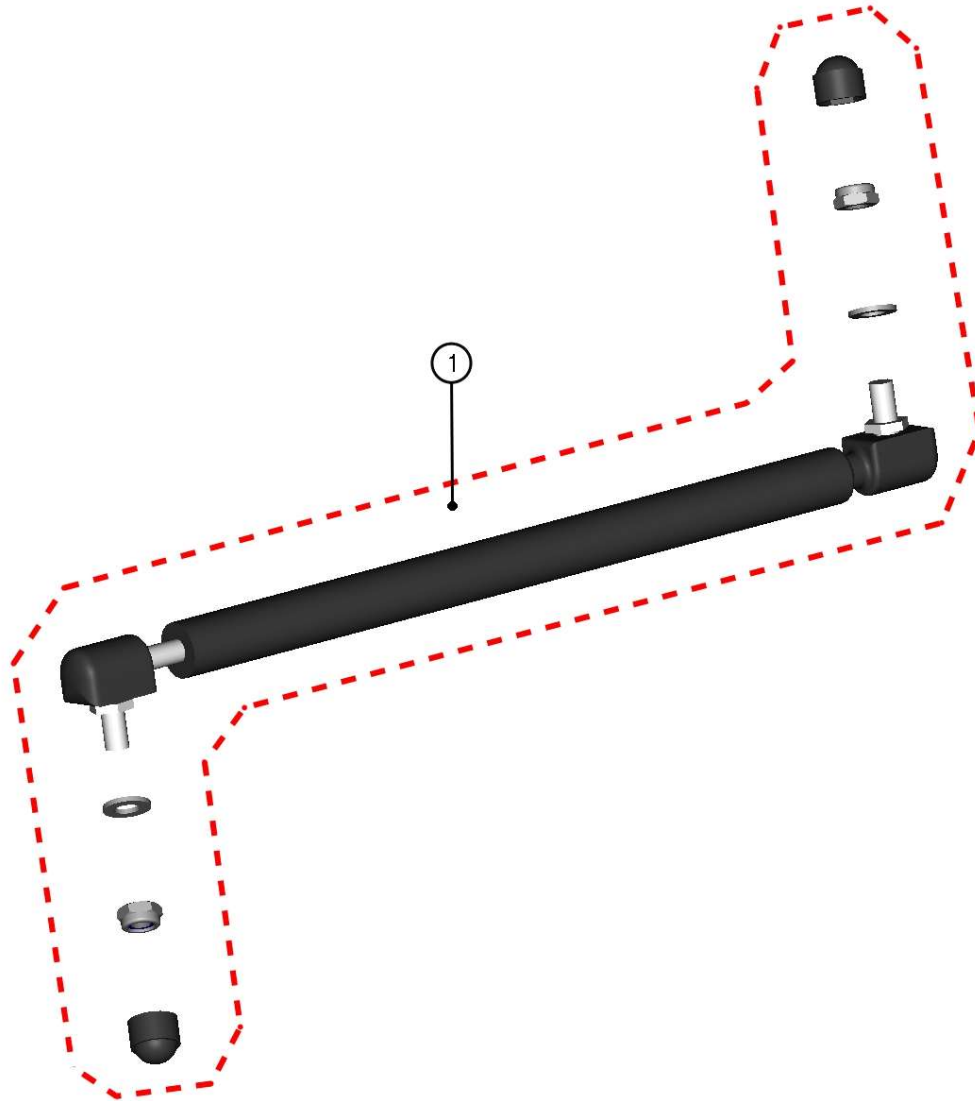

REAR PANEL GAS SPRING ASSEMBLY

10

ID	Catalogue no.	Description	Qty	Price
1	66S02U01-20M005	REAR PANEL GAS SPRING ASSEMBLY	1