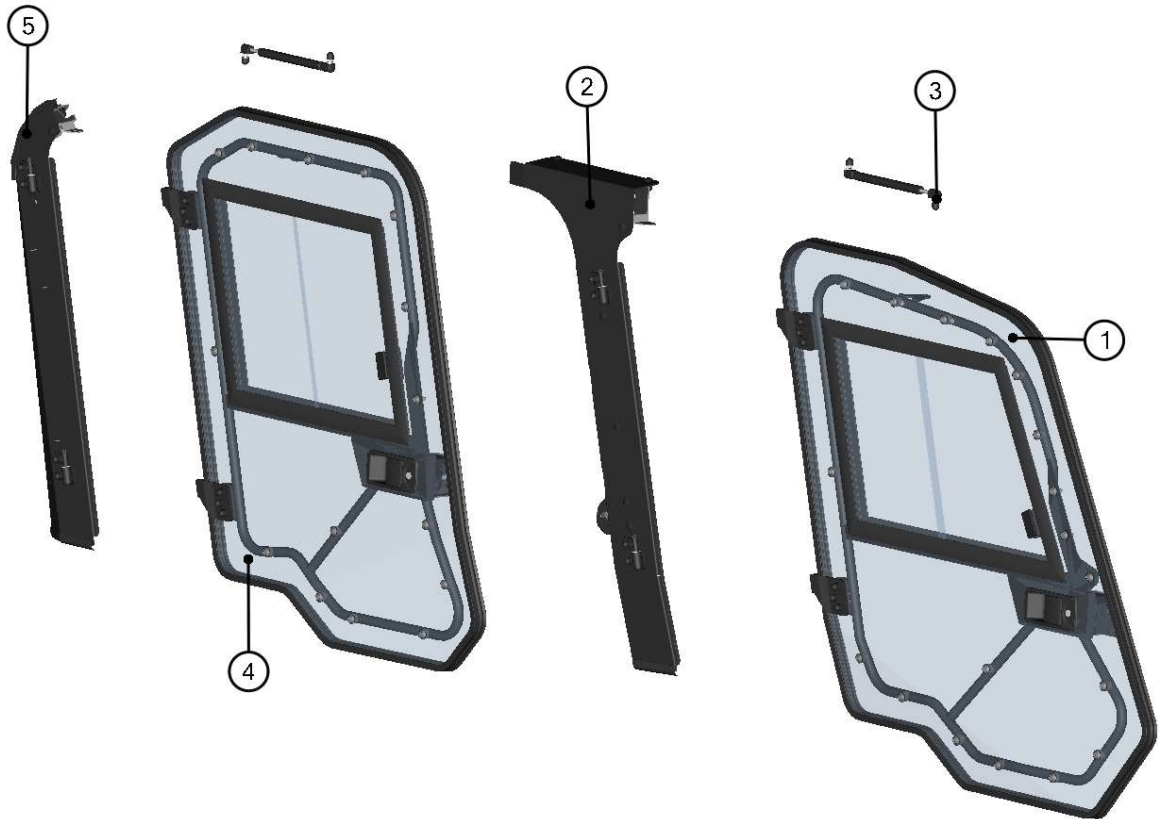

REAR LEFT DOOR BASE ASSEMBLY

23

ID	Catalogue no.	Description	Qty	Price
1	66S02U01-40M026	REAR LEFT DOOR BASE ASSEMBLY	1	
2	66S02U01-40PKM007	REAR LEFT DOOR BASE HARDWARE KIT	1	

RIGHT DOORS

24

RIGHT DOORS ASSEMBLIES