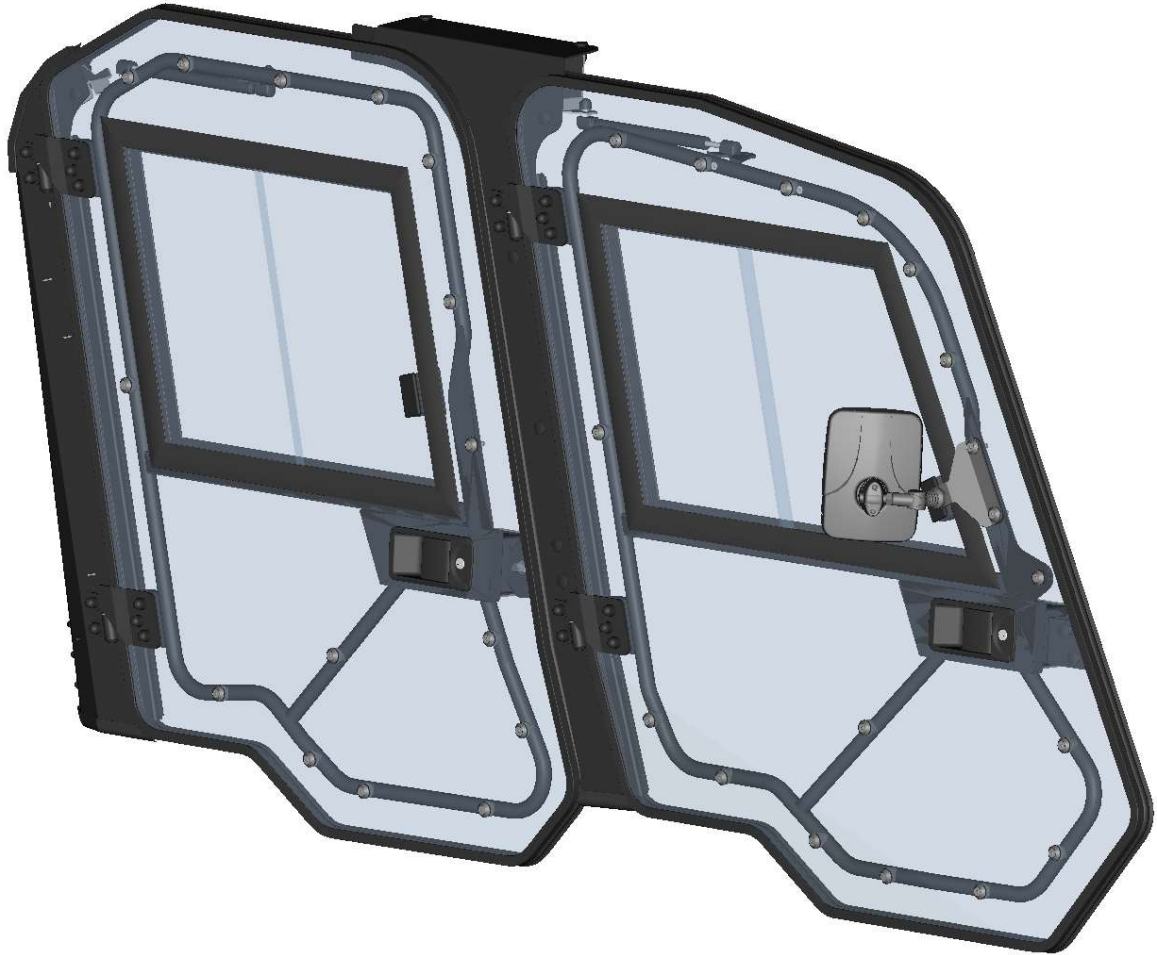

RIGHT DOORS

24