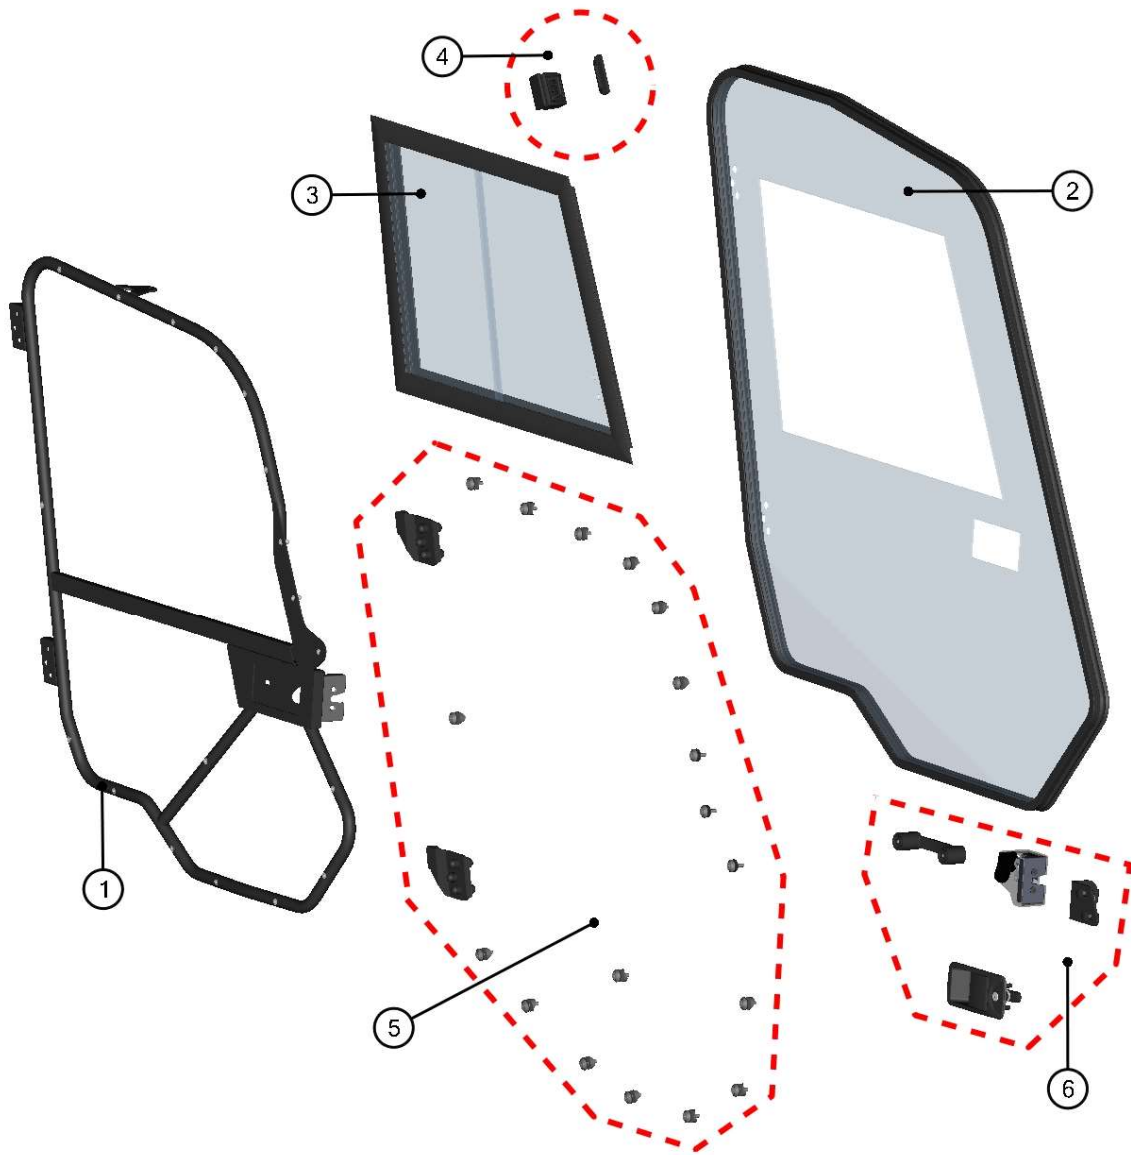

RIGHT FRONT DOOR ASSEMBLY

26

ID	Catalogue no.	Description	Qty	Price
1	66S02U01-50W001	FRONT RIGHT DOOR FRAME WELDED	1	
2	66S02U01-50M022	RIGHT FRONT DOOR POLYCARBONATE WITH SEALING	1	
3	66S02U01-50M024	RIGHT FRONT DOOR WINDOW ASSEMBLY	1	
4	66S02U01-40PKM001	GLASS LOCK + STOP KIT	1	
5	66S02U01-50PKM002	RIGHT FRONT DOOR HINGES AND FIXING KIT	1	
6	66S02U01-50PKM003	RIGHT FRONT DOOR LOCK AND STOP KIT	1