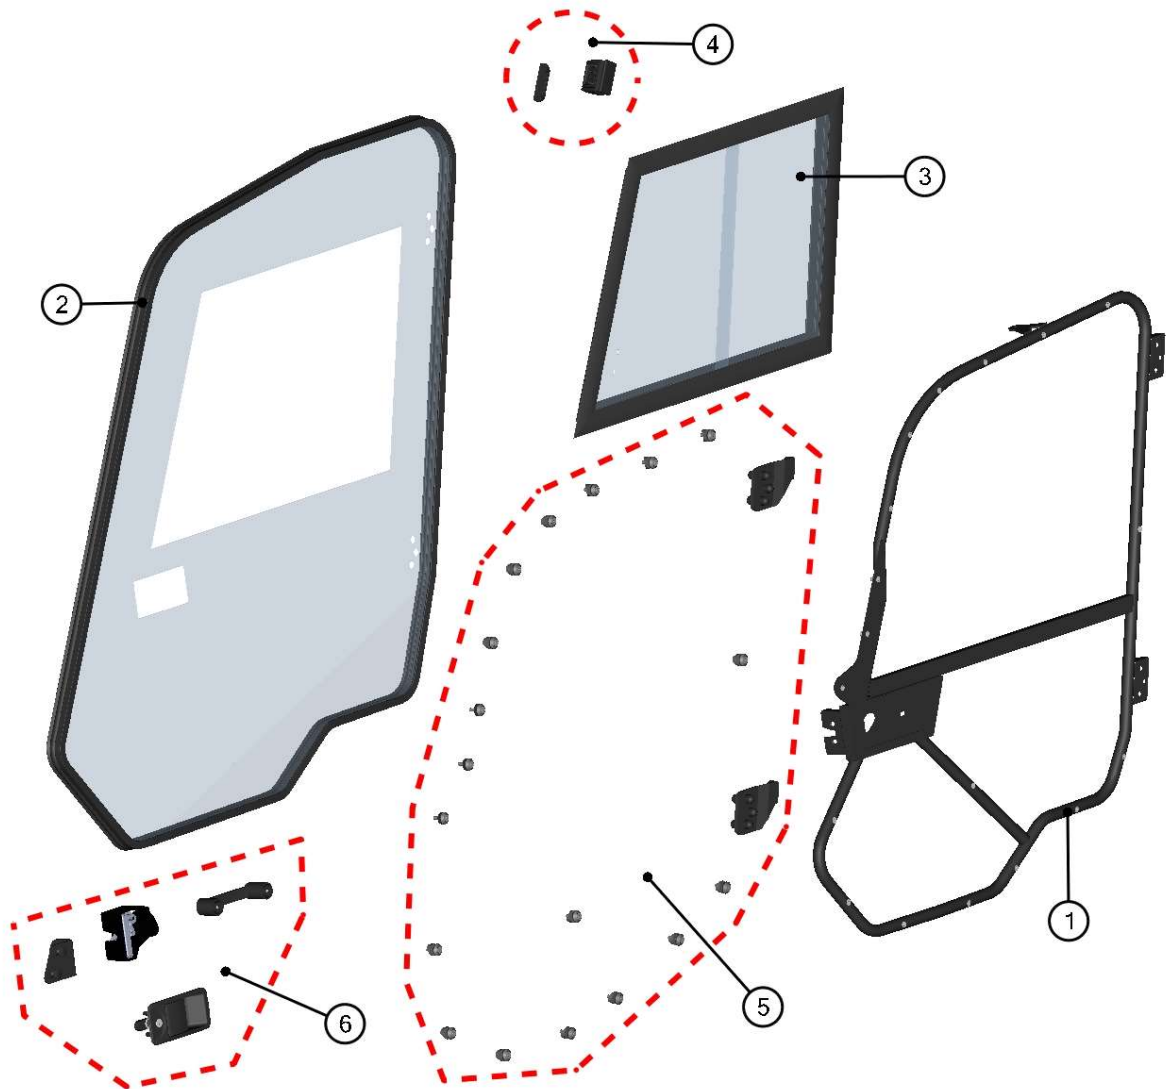

FRONT LEFT DOOR ASSEMBLY

19

ID	Catalogue no.	Description	Qty	Price
1	66S02U01-40W001	FRONT LEFT DOOR FRAME WELDED	1	
2	66S02U01-40M022	FRONT LEFT DOOR POLYCARBONATE WITH SEALING	1	
3	66S02U01-40M024	FRONT LEFT WINDOW ASSEMBLY	1	
4	66S02U01-40PKM001	DOOR GLASS LOCK + STOP KIT	1	
5	66S02U01-40PKM002	FRONT LEFT DOOR HINGES AND FIXING KIT	1	
6	66S02U01-40PKM003	FRONT LEFT DOOR LOCK AND STOP KIT	1