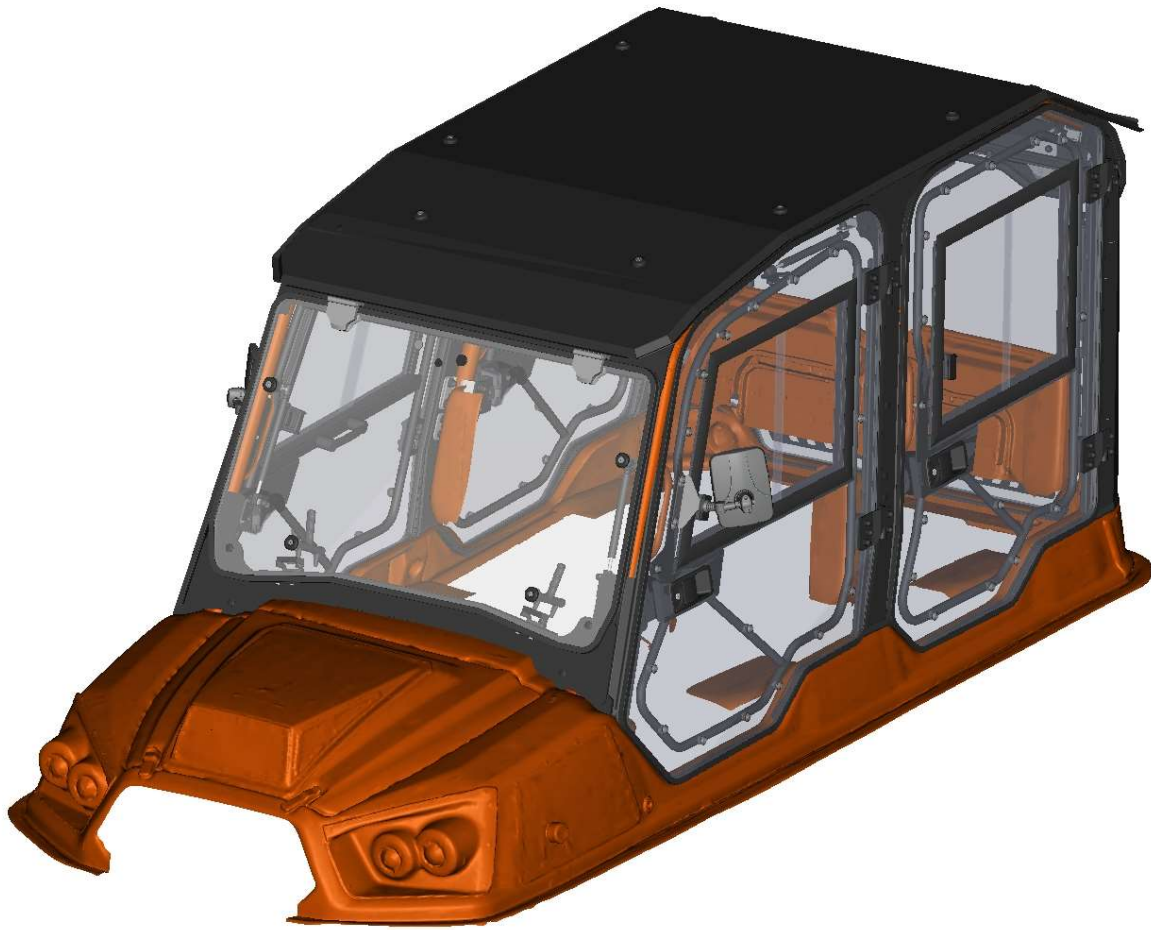

HardCabs →

SPARE - PARTS CATALOG

ARGO **AURORA 8x8**

1

CAB PREVIEW

2

ALL PANELS

3

ID	Catalogue no.	Description	Qty
1	66S02U01S10	FRONT PANEL	1
2	66S02U01S20	REAR PANEL	1
3	66S02U01S30	ROOF PANEL	1
4	66S02U01S40	LEFT DOORS	1
5	66S02U01S50	RIGHT DOORS	1
-	-----	ELCTROINSTALLATION	1

Page	Price
12	
7	
5	
18	
25	
31	

ROOF PANEL

4

ROOF PANEL ASSEMBLIES

5

ID	Catalogue no.	Description	Qty	Price
1	66S02U01-30M001	ROOF PANEL ASSEMBLY	1	
2	66S02U01-30M002	ROOF PANEL HOLDERS ASSEMBLY	1	

REAR PANEL

6

REAR PANEL ASSEMBLIES