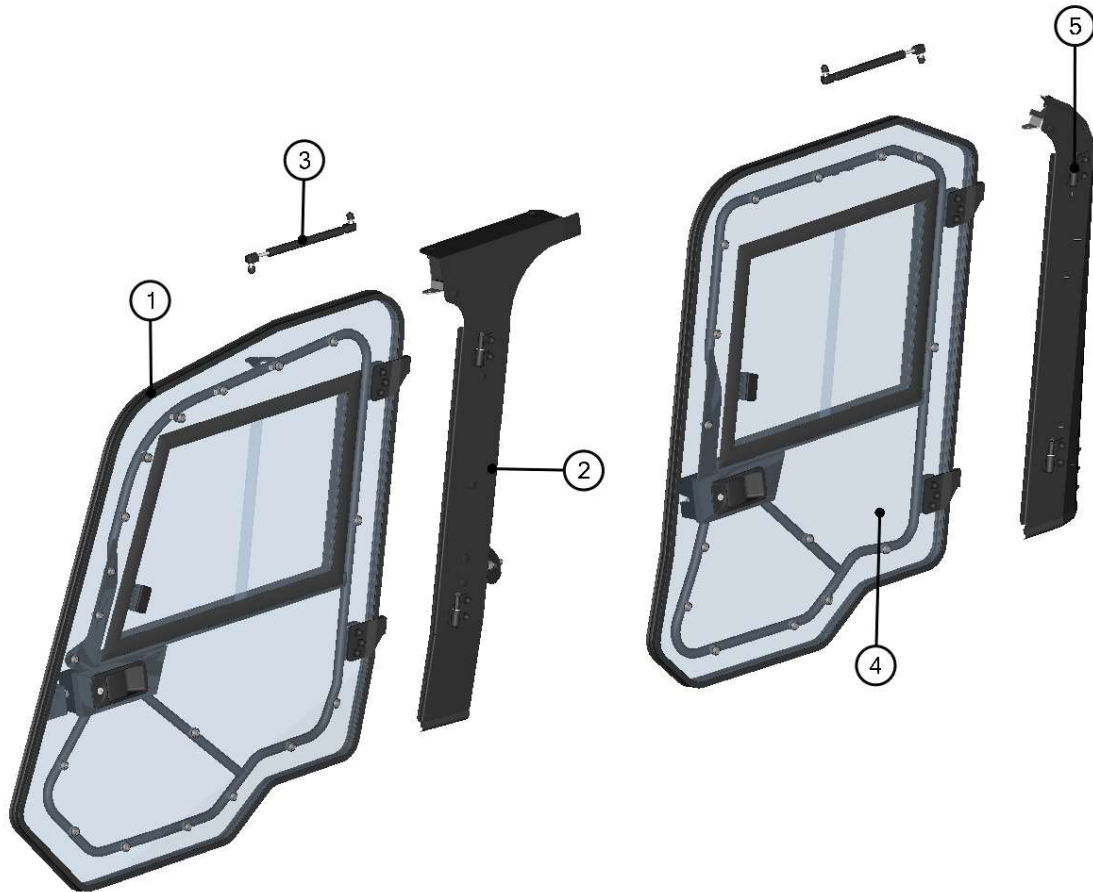

LEFT DOORS ASSEMBLIES

18

ID	Catalogue no.	Description	Qty	Price
1	66S02U01-40M001	FRONT LEFT DOOR ASSEMBLY	1	
2	66S02U01-40M002	FRONT LEFT DOOR BASE ASSEMBLY	1	
3	66S02U01-40M004	DOOR GAS SPRING ASSEMBLY	2	
4	66S02U01-40M020	REAR LEFT DOOR ASSEMBLY	1	
5	66S02U01-40M021	REAR LEFT DOOR BASE ASSEMBLY	1