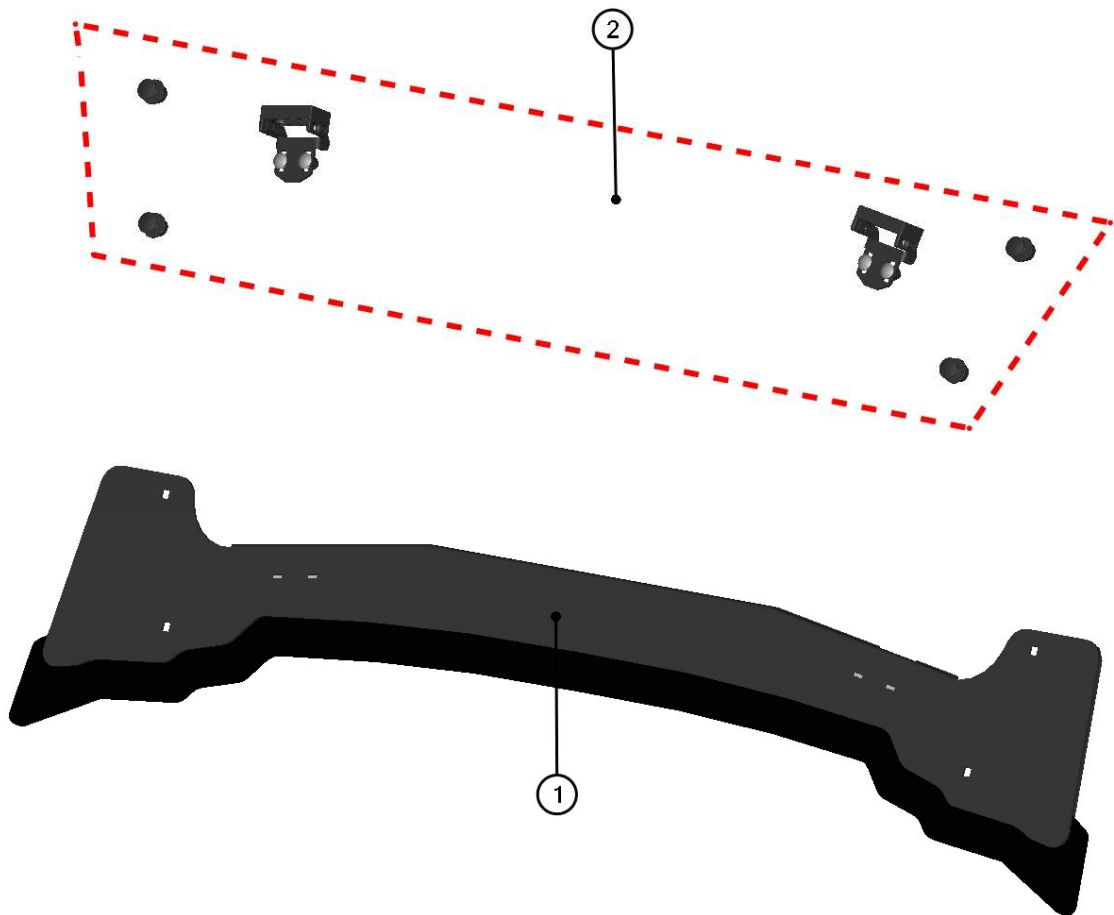

FRONT BOTTOM LEDGE ASSEMBLY

15

ID	Catalogue no.	Description	Qty	Price
1	66S02U01-10PKM002	FRONT BOTTOM LEDGE WITH SEALING KIT	1	
2	66S02U01-10PKM003	FRONT BOTTOM LEDGE HARDWARE KIT	1