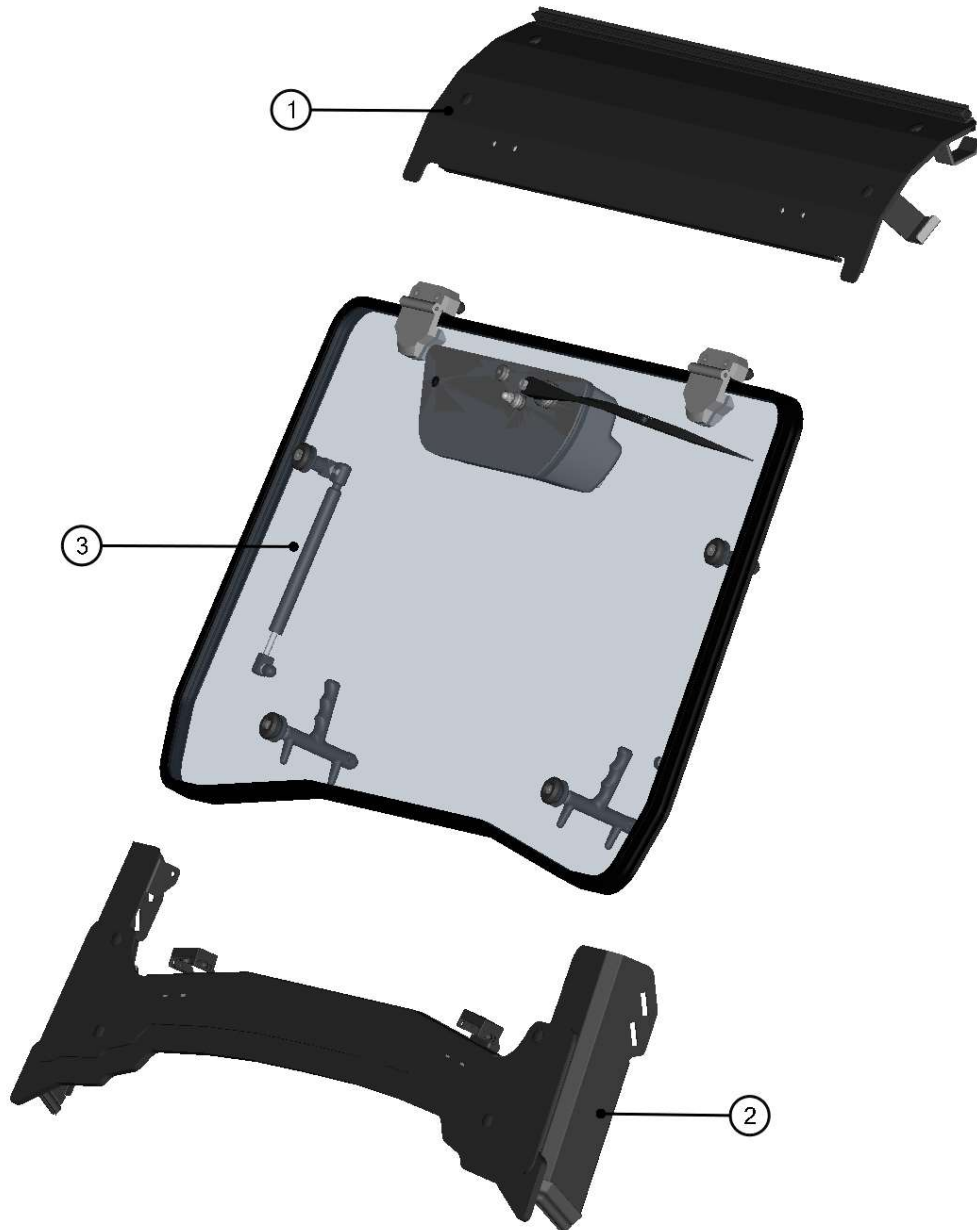

REAR PANEL GAS SPRING ASSEMBLY

10

ID	Catalogue no.	Description	Qty	Price
1	66S02U01-20M005	REAR PANEL GAS SPRING ASSEMBLY	1	

FRONT PANEL

11

FRONT PANEL ASSEMBLIES

ID	Catalogue no.	Description	Qty	Price
1	66S02U01-10M003	FRONT UPPER LEDGE	1	
2	66S02U01-10M002	FRONT BOTTOM LEDGE	1	
3	66S02U01-10M001	FRONT GLASS ASSEMBLY	1	

FRONT UPPER LEDGE

13

ID	Catalogue no.	Description	Qty	Price
1	66S02U01-10M006	FRONT UPPER LEDGE ASSEMBLY	1	
2	66S02U01-10PKM001	FRONT UPPER LEDGE HARDWARE KIT	1	

FRONT BOTTOM LEDGE

14

ID	Catalogue no.	Description	Qty	Price
1	66S02U01-10M015	FRONT BOTTOM LEDGE ASSEMBLY	1	
2	66S02U01-10M012	FRONT BOTTOM LEDGE RIGHT HOLDER ASSEMBLY	1	
3	66S02U01-10M009	FRONT BOTTOM LEDGE LEFT HOLDER ASSEMBLY	1	