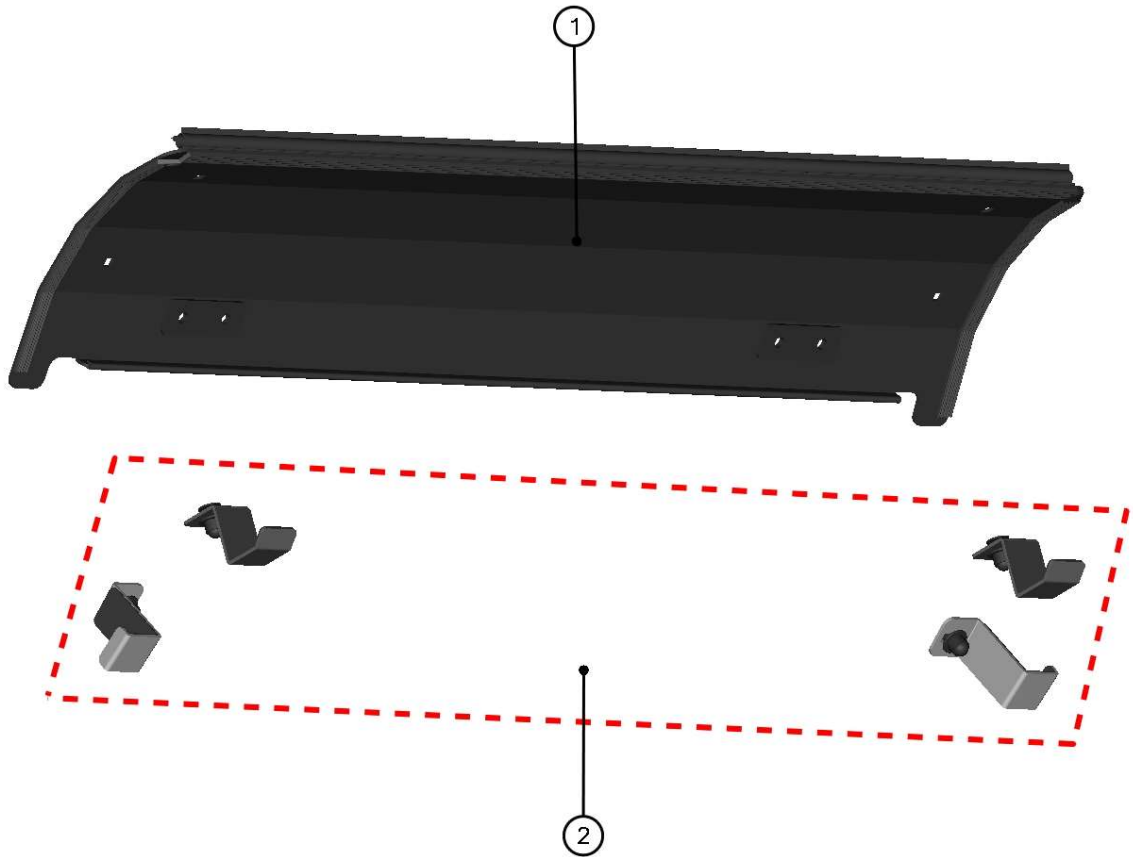

FRONT UPPER LEDGE

13

ID	Catalogue no.	Description	Qty	Price
1	66S02U01-10M006	FRONT UPPER LEDGE ASSEMBLY	1	
2	66S02U01-10PKM001	FRONT UPPER LEDGE HARDWARE KIT	1