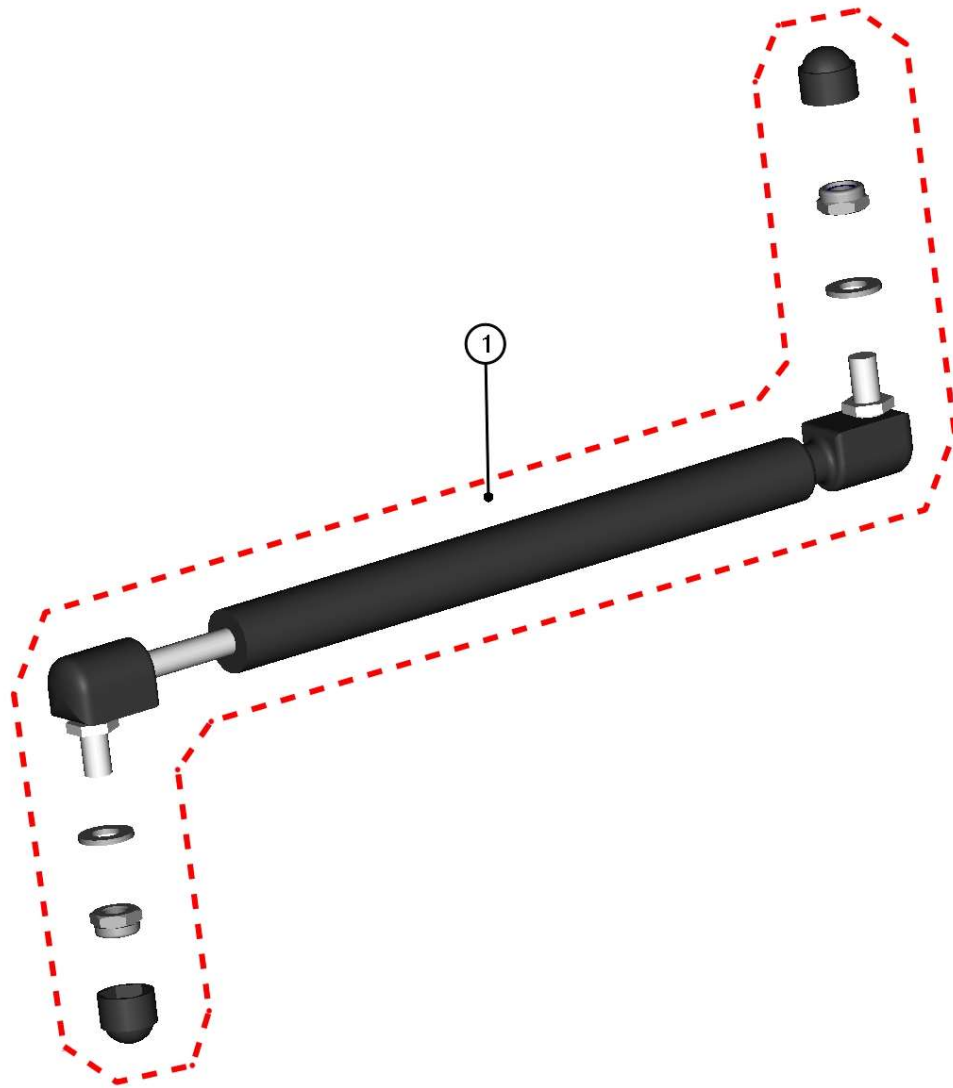

DOOR GAS SPRING ASSEMBLY

21

ID	Catalogue no.	Description	Qty	Price
1	66S02U01-40M004	DOOR GAS SPRING ASSEMBLY	1