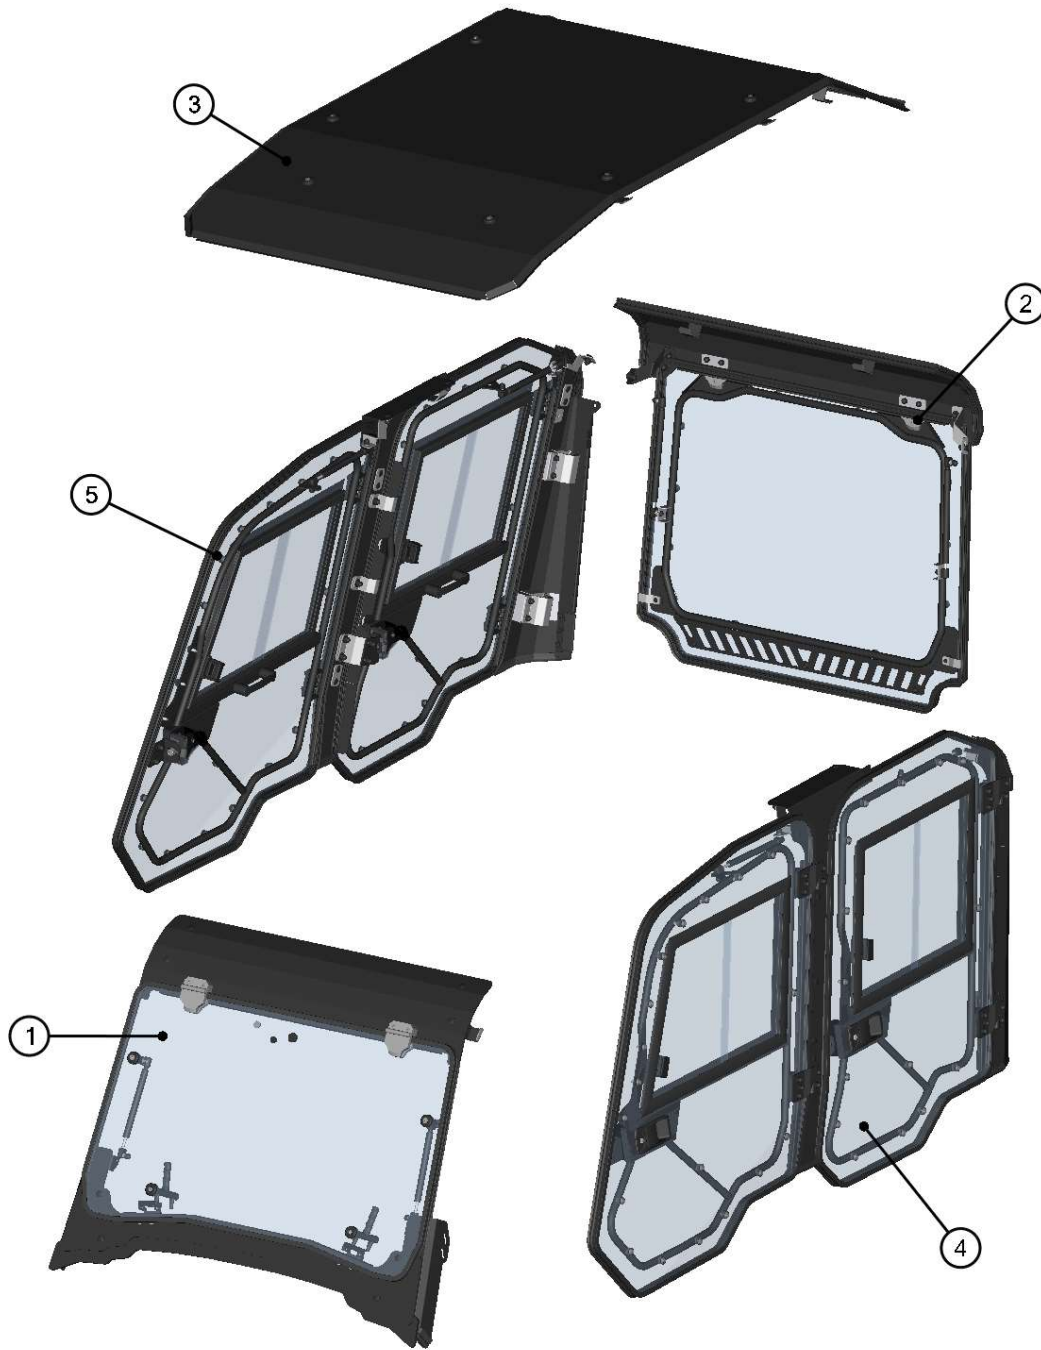

HardCabs →

SPARE - PARTS CATALOG

ARGO **AURORA 8x8**

1

CAB PREVIEW

2

ALL PANELS

3

ID	Catalogue no.	Description	Qty
1	66S02U01S10	FRONT PANEL	1
2	66S02U01S20	REAR PANEL	1
3	66S02U01S30	ROOF PANEL	1
4	66S02U01S40	LEFT DOORS	1
5	66S02U01S50	RIGHT DOORS	1
-	-----	ELCTROINSTALLATION	1

Page	Price
12	
7	
5	
18	
25	
31	

ROOF PANEL

4

ROOF PANEL ASSEMBLIES

5

ID	Catalogue no.	Description	Qty	Price
1	66S02U01-30M001	ROOF PANEL ASSEMBLY	1	
2	66S02U01-30M002	ROOF PANEL HOLDERS ASSEMBLY	1	

REAR PANEL

6

REAR PANEL ASSEMBLIES