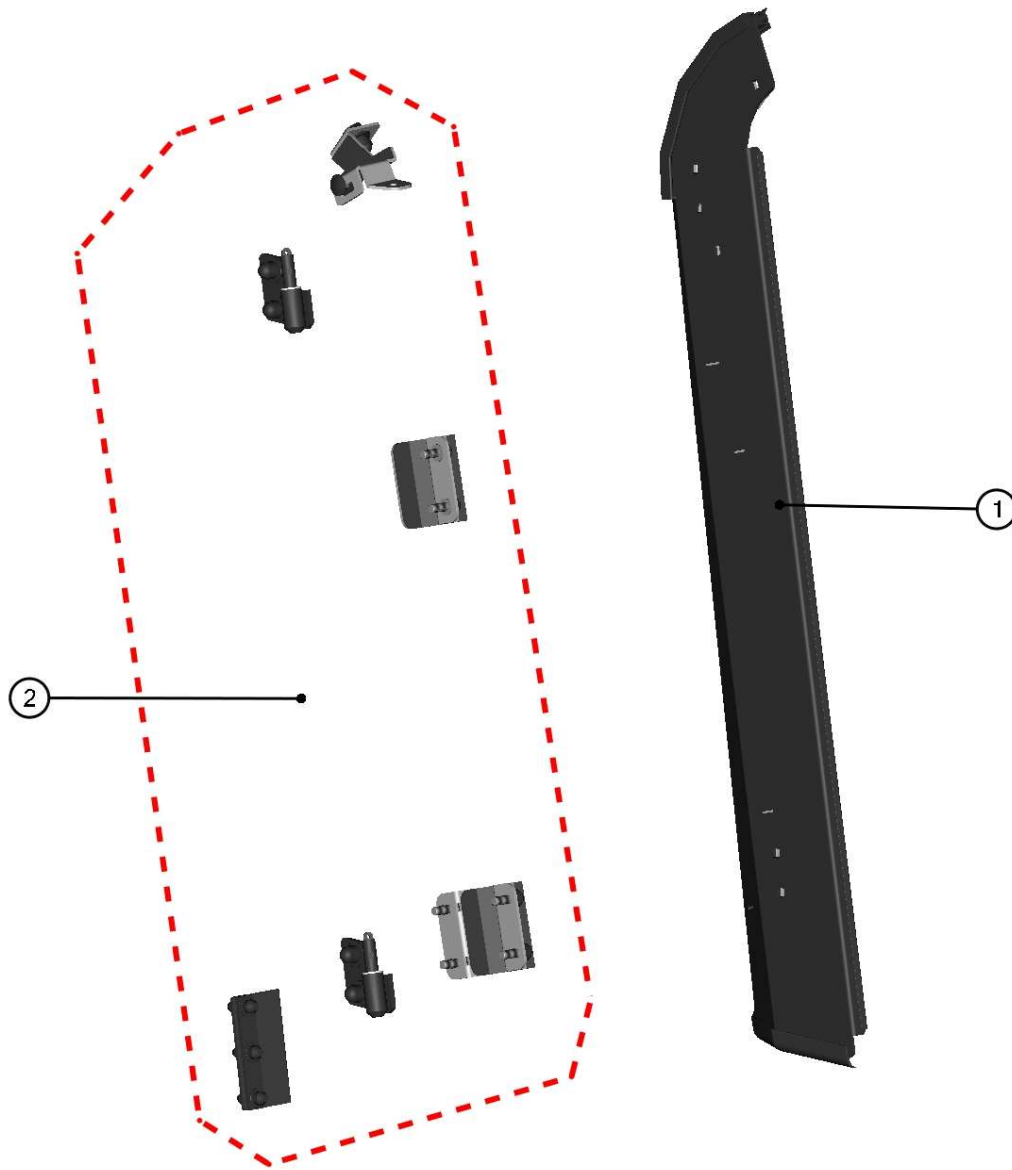

RIGHT REAR DOOR BASE ASSEMBLY

ID	Catalogue no.	Description	Qty	Price
1	66S02U01-50M026	RIGHT REAR DOOR BASE ASSEMBLY	1	
2	66S02U01-50PKM007	RIGHT REAR DOOR BASE HARDWARE KIT	1