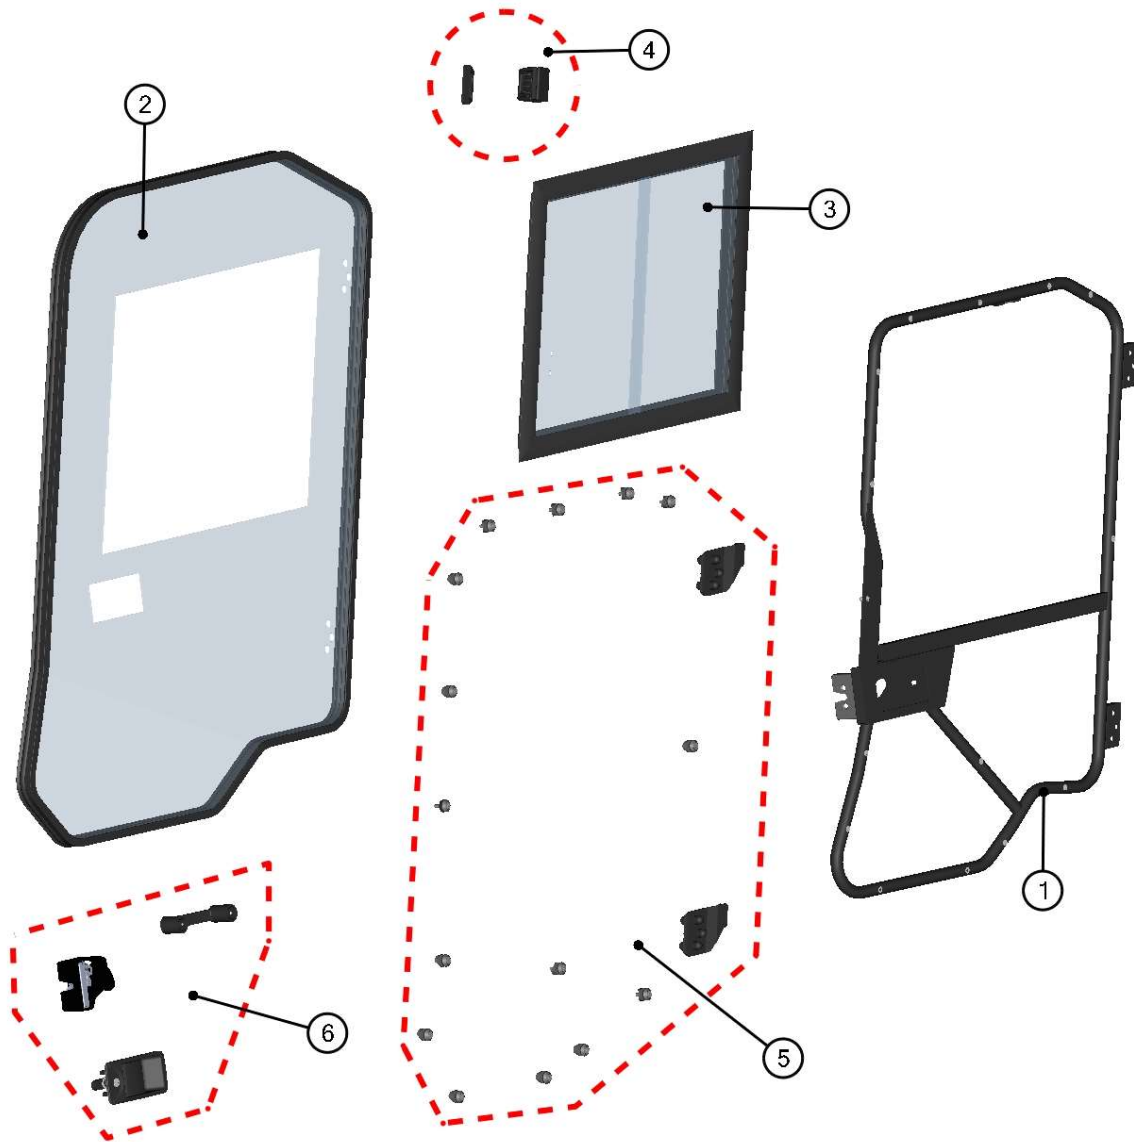

REAR LEFT DOOR ASSEMBLY

22

ID	Catalogue no.	Description	Qty	Price
1	66S02U01-40W002	REAR LEFT DOOR FRAME WELDED	1	
2	66S02U01-40M023	REAR LEFT DOOR POLYCARBONATE WITH SEALING	1	
3	66S02U01-40M025	REAR LEFT WINDOW ASSEMBLY	1	
4	66S02U01-40PKM001	DOOR GLASS LOCK + STOP KIT	1	
5	66S02U01-40PKM005	REAR LEFT DOOR HINGES AND FIXING KIT	1	
6	66S02U01-40PKM006	REAR LEFT DOOR LOCK AND HANDLE KIT	1