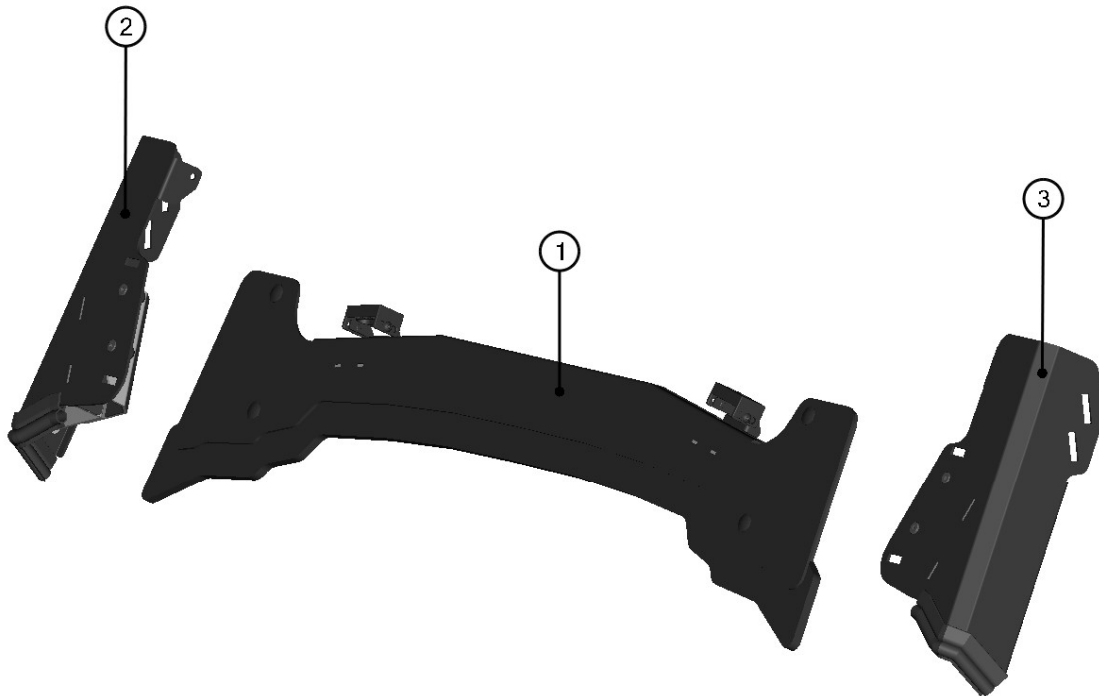

FRONT BOTTOM LEDGE

14

ID	Catalogue no.	Description	Qty	Price
1	66S02U01-10M015	FRONT BOTTOM LEDGE ASSEMBLY	1	
2	66S02U01-10M012	FRONT BOTTOM LEDGE RIGHT HOLDER ASSEMBLY	1	
3	66S02U01-10M009	FRONT BOTTOM LEDGE LEFT HOLDER ASSEMBLY	1