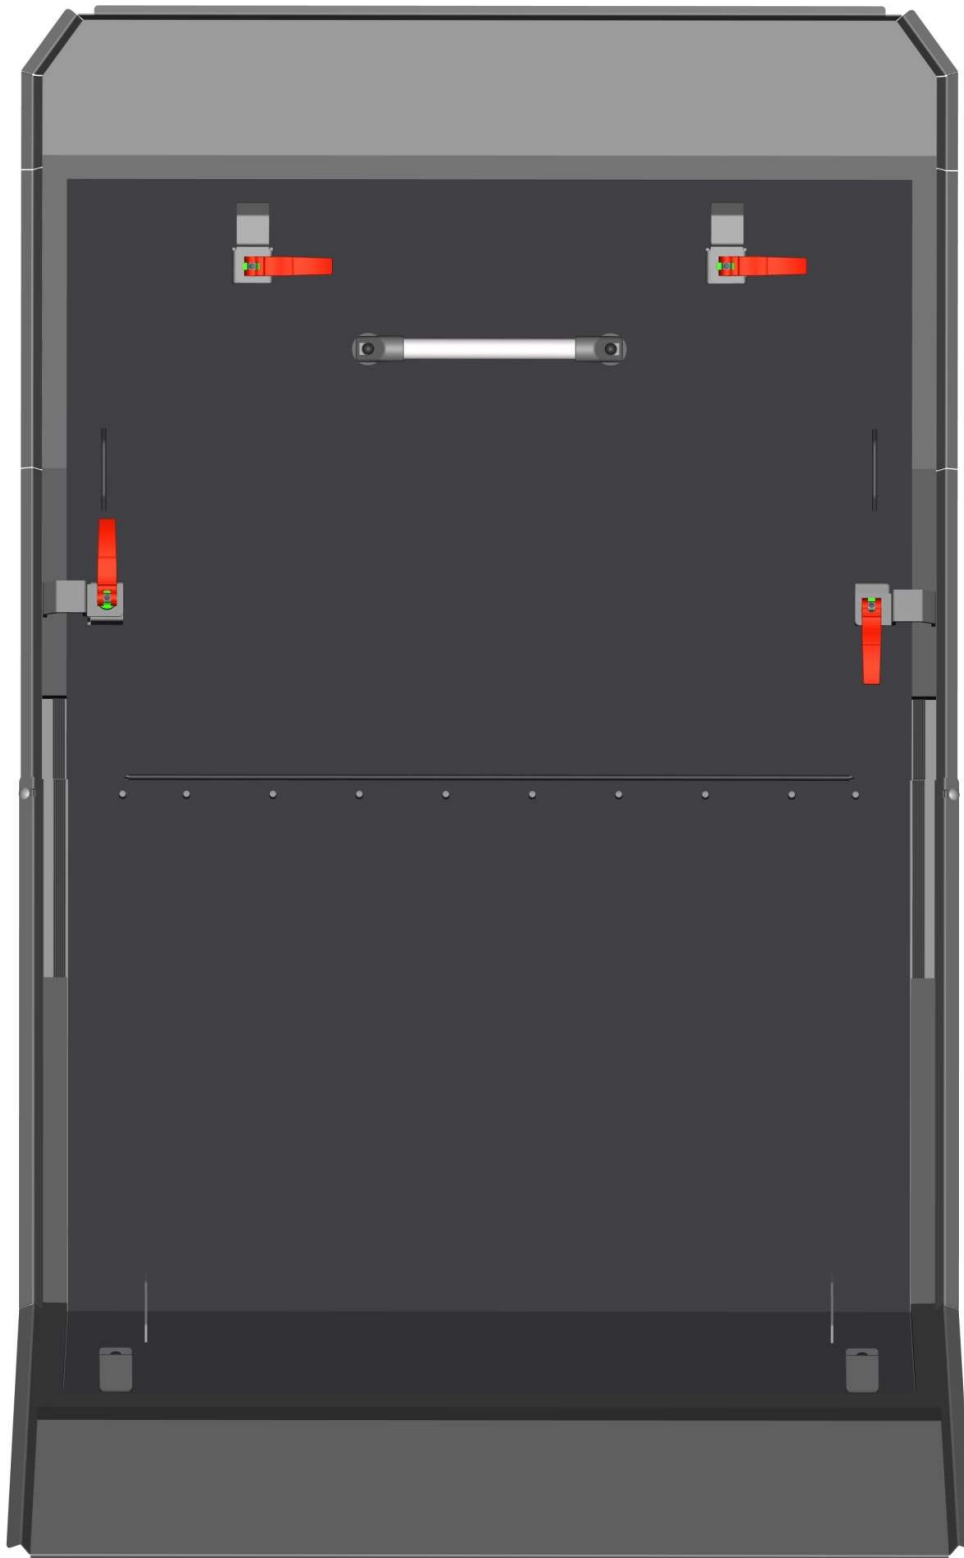

HardCabs➔

SPARE - PARTS CATALOG

ARGO **AURORA 8x8**

1

CAB PREVIEW

2

ALL PANELS

3

ID	Catalogue no.	Description	Qty
1	66S02U01S10	FRONT PANEL	1
2	66S02U01S20	REAR PANEL	1
3	66S02Z01S30	ROOF PANEL	1
4	66S02U01S40	LEFT DOORS	1
5	66S02U01S50	RIGHT DOORS	1
-	-----	ELCTROINSTALLATION	1

Page	Price
11	
6	
4	
17	
24	
31	

ROOF PANEL

4

ROOF PANEL ASSEMBLIES

5

ID	Catalogue no.	Description	Qty	Price
1	66S02Z01-30M105	FRONT ROOF PANEL ASSEMBLY	1	
2	66S02Z01-30M006	REAR ROOF PANEL ASSEMBLY	1	
3	66S02Z01-30PKM001	ROOF PANELS FIXING KIT	1	
2	66S02Z01-30PKM002	ROOF PANEL HOLDERS KIT	1	