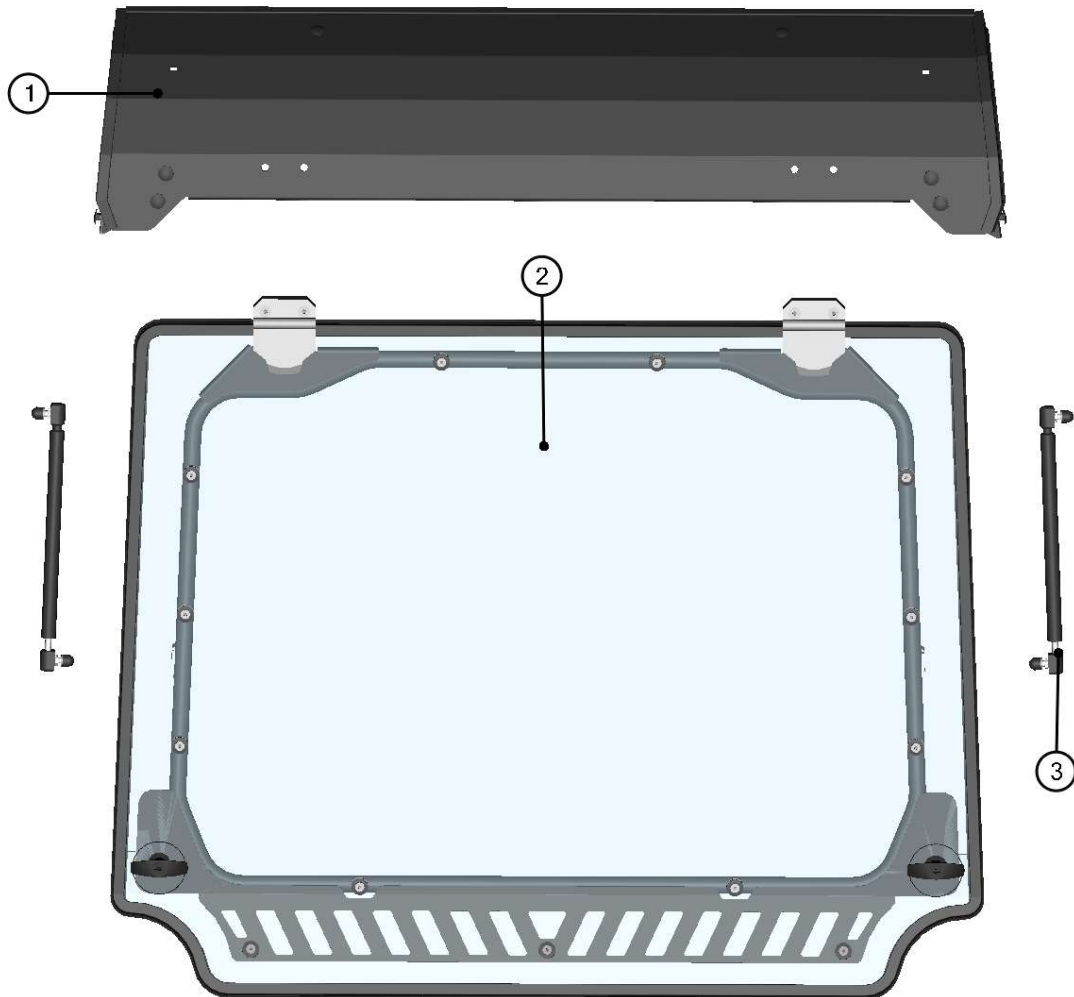

REAR PANEL ASSEMBLIES

7

ID	Catalogue no.	Description	Qty	Price
1	66S02U01-20M002	REAR UPPER LEDGE ASSEMBLY	1	
2	66S02U01-20M001	REAR PANEL ASSEMBLY	1	
3	66S02U01-20M005	REAR PANEL GAS SPRING ASSEMBLY	2