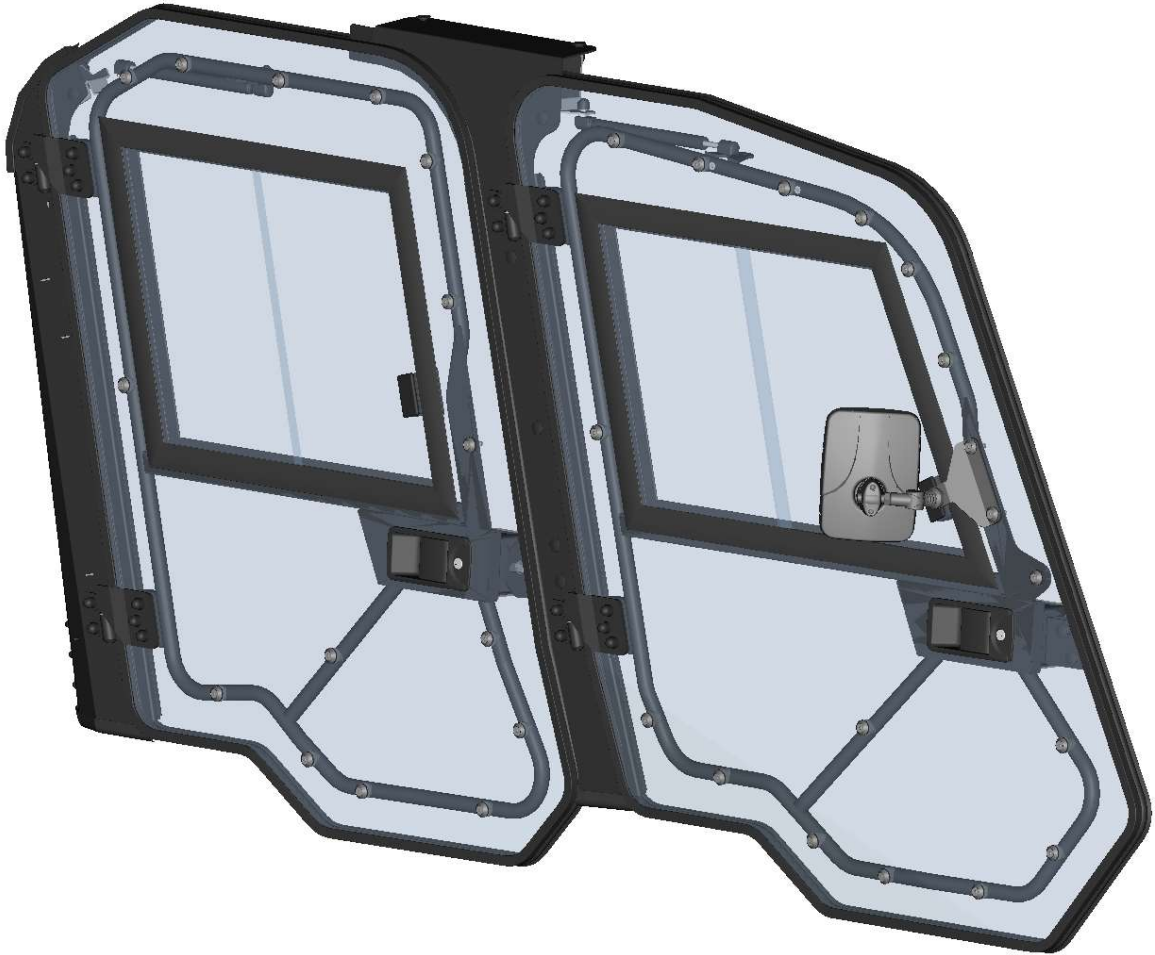

RIGHT DOORS

24