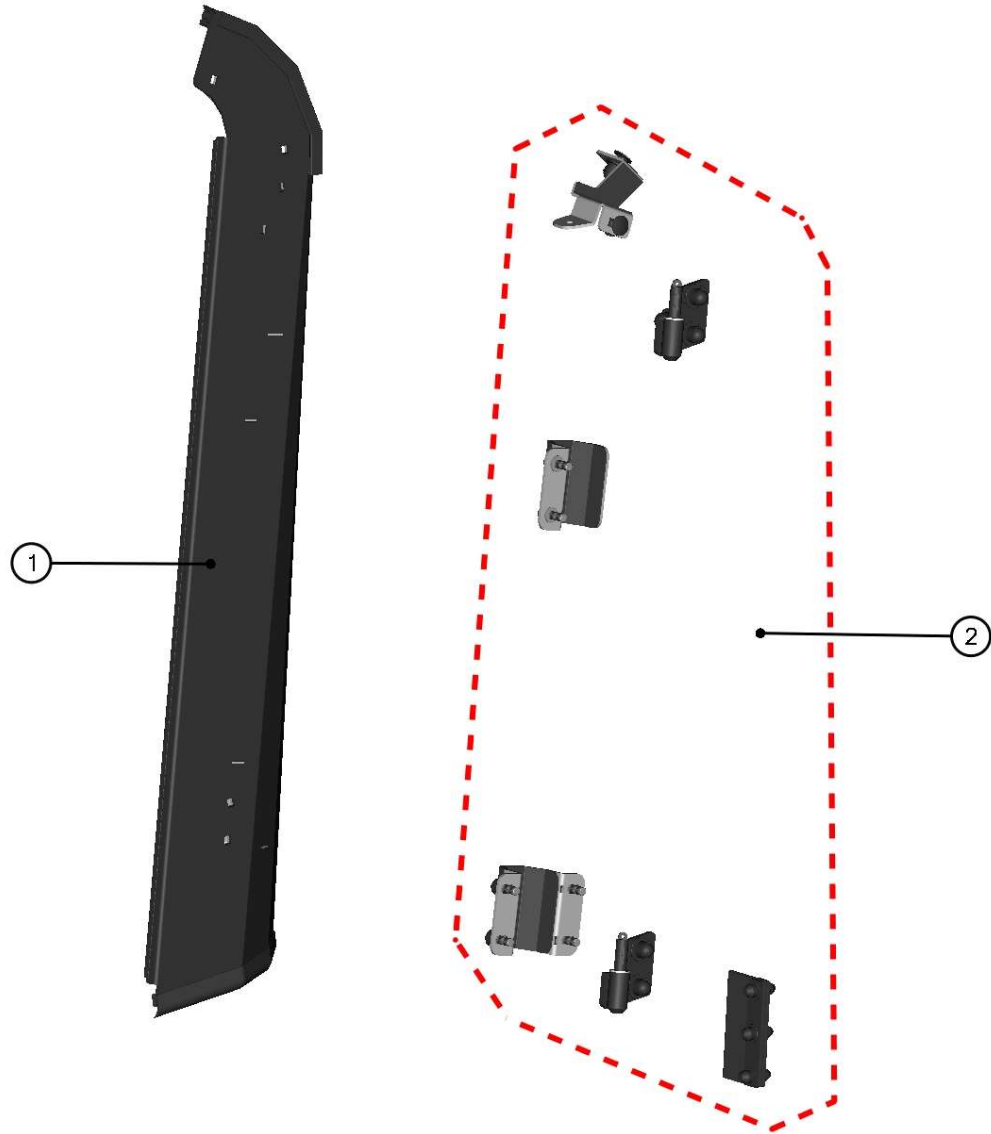

REAR LEFT DOOR BASE ASSEMBLY

23

ID	Catalogue no.	Description	Qty	Price
1	66S02U01-40M026	REAR LEFT DOOR BASE ASSEMBLY	1	
2	66S02U01-40PKM007	REAR LEFT DOOR BASE HARDWARE KIT	1