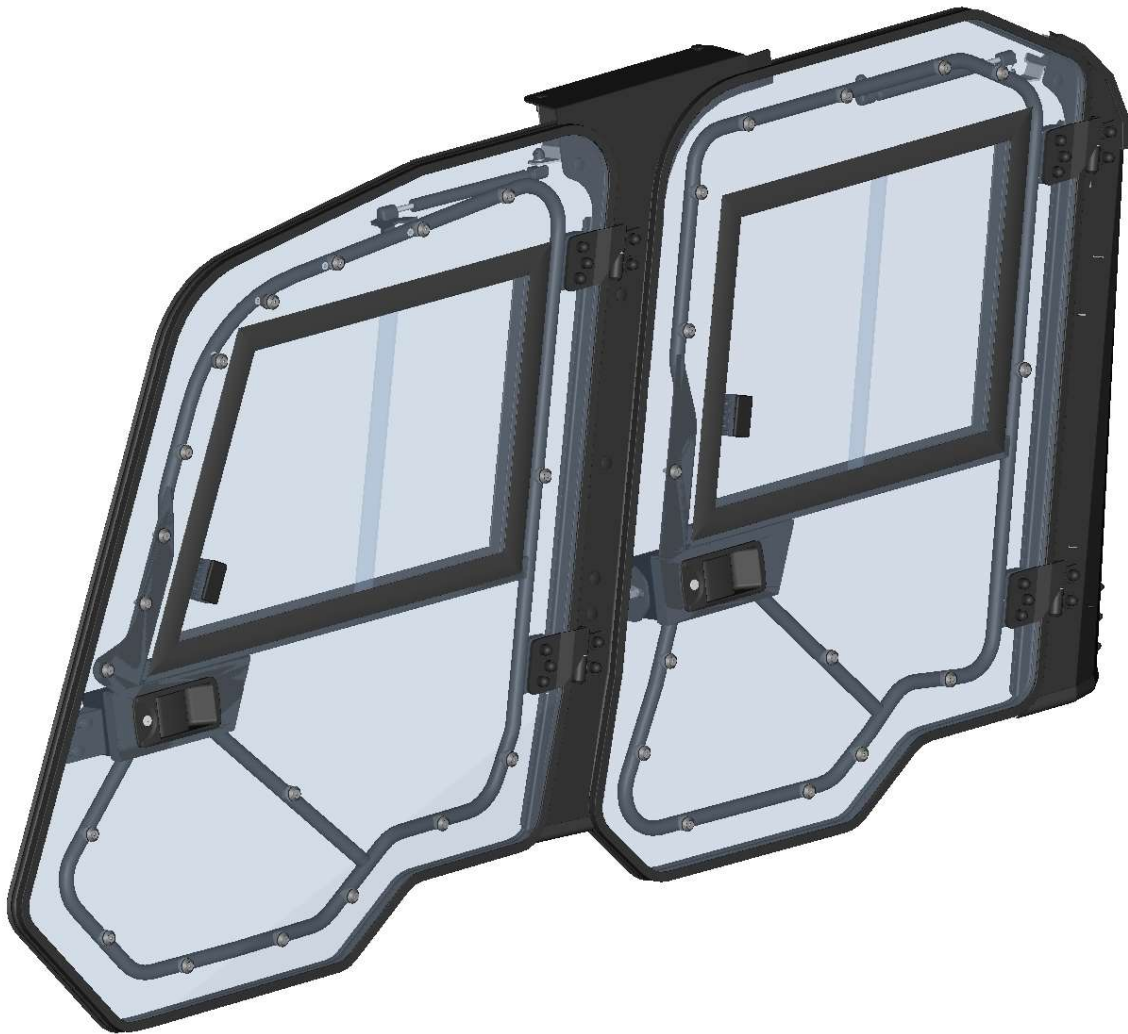

LEFT DOORS

17