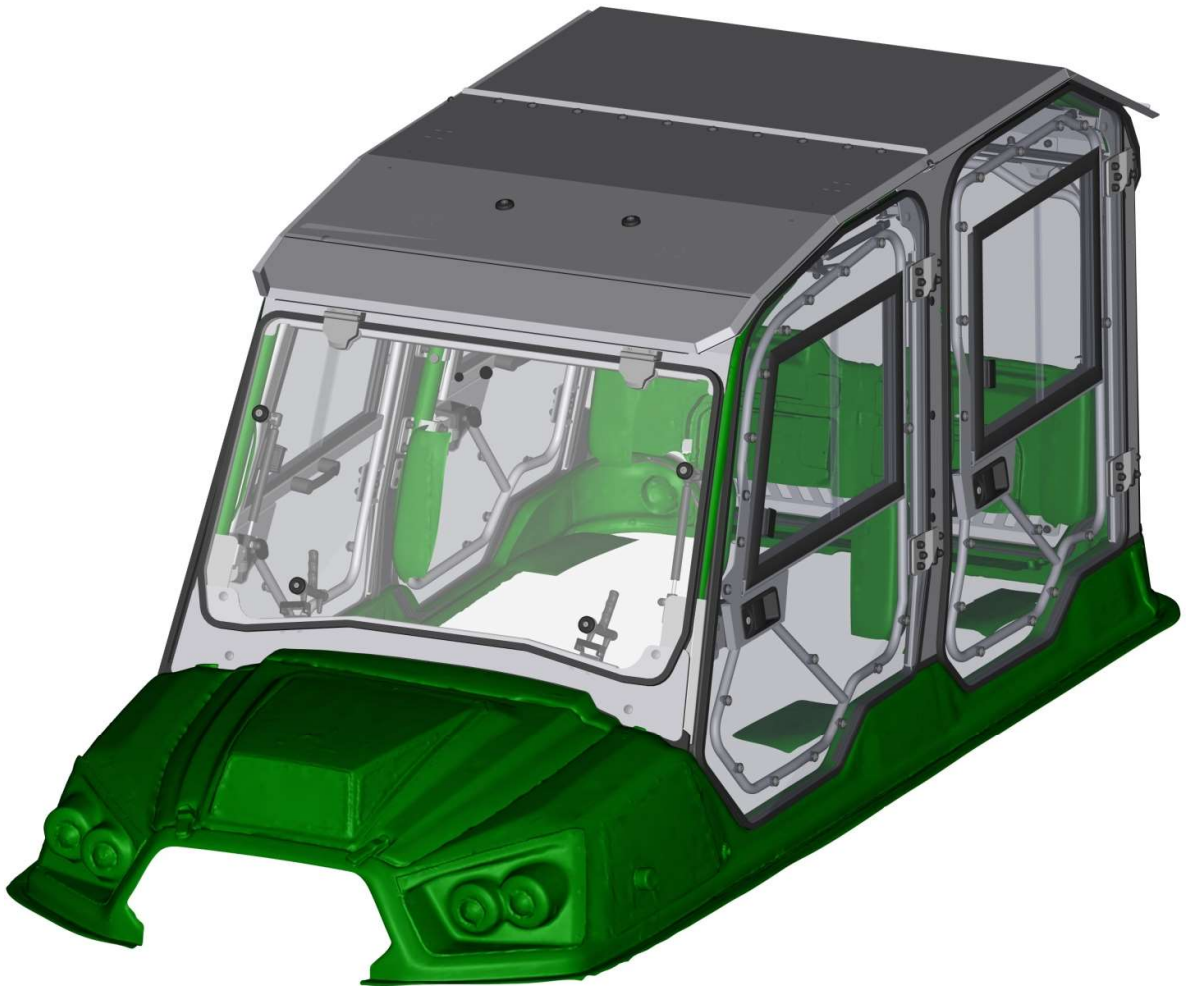

HardCabs➔

SPARE - PARTS CATALOG

ARGO **AURORA 8x8**

1

CAB PREVIEW

2

ALL PANELS

3