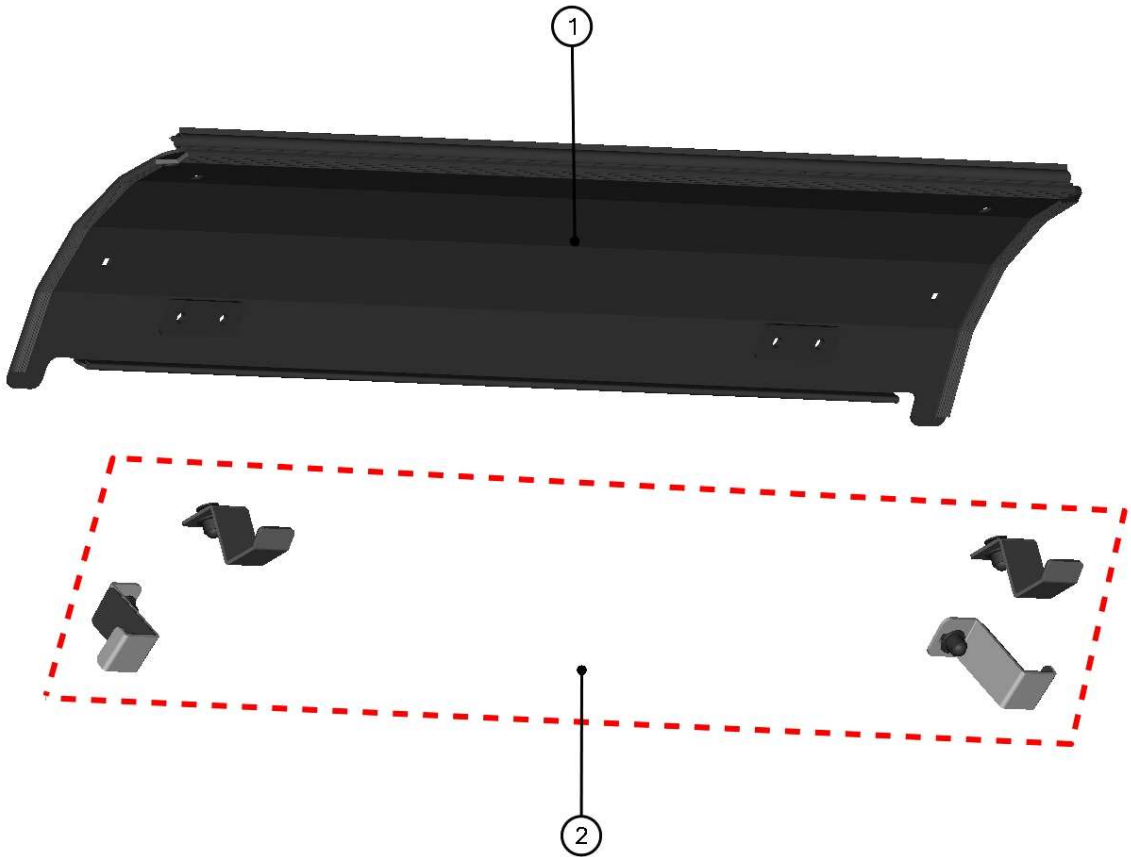

FRONT UPPER LEDGE

13

ID	Catalogue no.	Description	Qty	Price
1	66S02U01-10M006	FRONT UPPER LEDGE ASSEMBLY	1	
2	66S02U01-10PKM001	FRONT UPPER LEDGE HARDWARE KIT	1