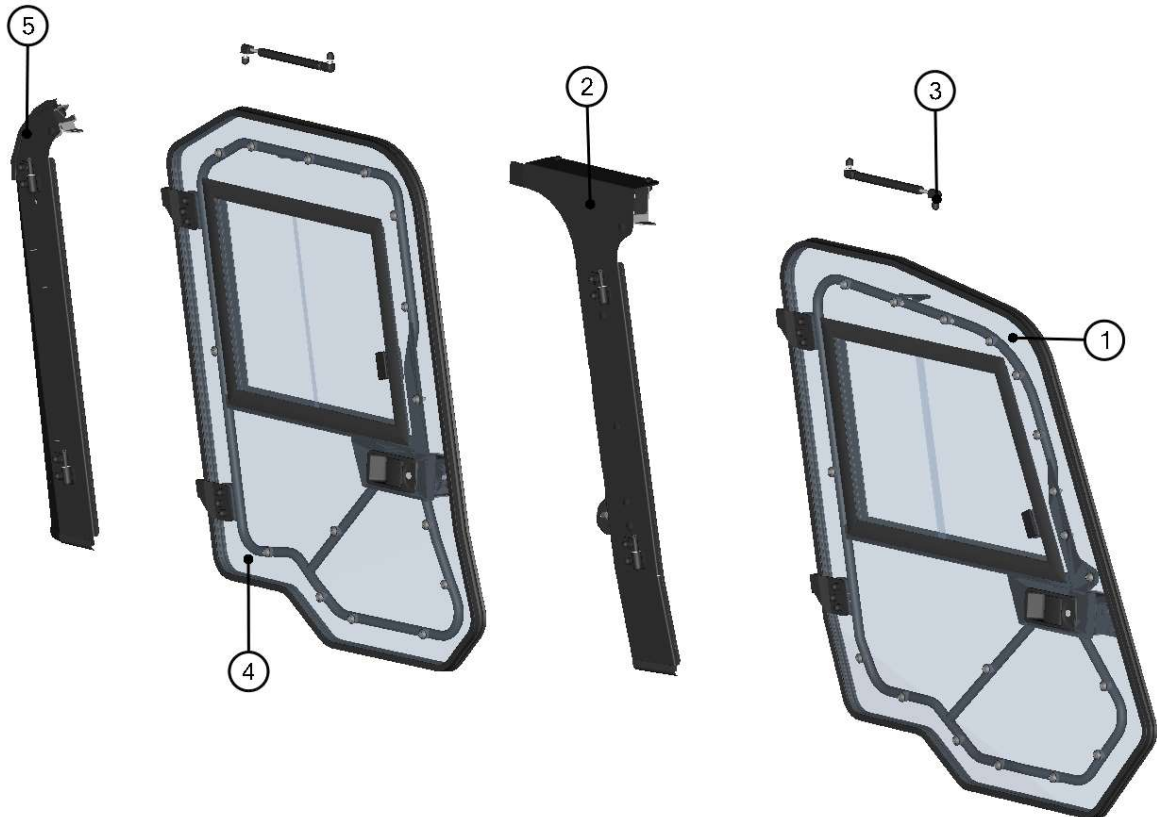

REAR LEFT DOOR BASE ASSEMBLY

23

ID	Catalogue no.	Description	Qty	Price
1	66S02U01-40M026	REAR LEFT DOOR BASE ASSEMBLY	1	
2	66S02U01-40PKM007	REAR LEFT DOOR BASE HARDWARE KIT	1	

RIGHT DOORS

24

RIGHT DOORS ASSEMBLIES