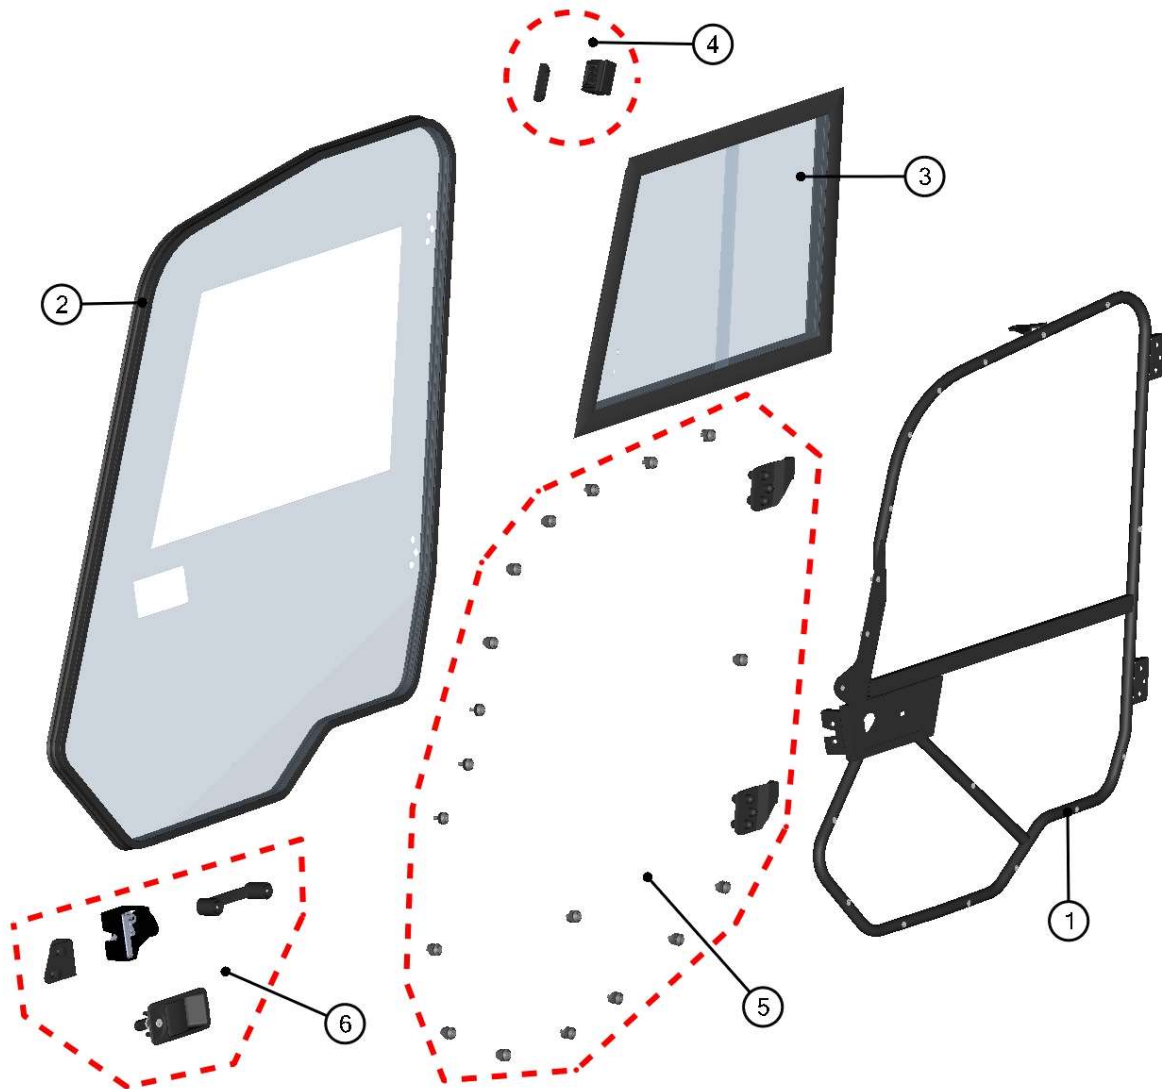

FRONT LEFT DOOR ASSEMBLY

19

ID	Catalogue no.	Description	Qty	Price
1	66S02U01-40W001	FRONT LEFT DOOR FRAME WELDED	1	
2	66S02U01-40M022	FRONT LEFT DOOR POLYCARBONATE WITH SEALING	1	
3	66S02U01-40M024	FRONT LEFT WINDOW ASSEMBLY	1	
4	66S02U01-40PKM001	DOOR GLASS LOCK + STOP KIT	1	
5	66S02U01-40PKM002	FRONT LEFT DOOR HINGES AND FIXING KIT	1	
6	66S02U01-40PKM003	FRONT LEFT DOOR LOCK AND STOP KIT	1