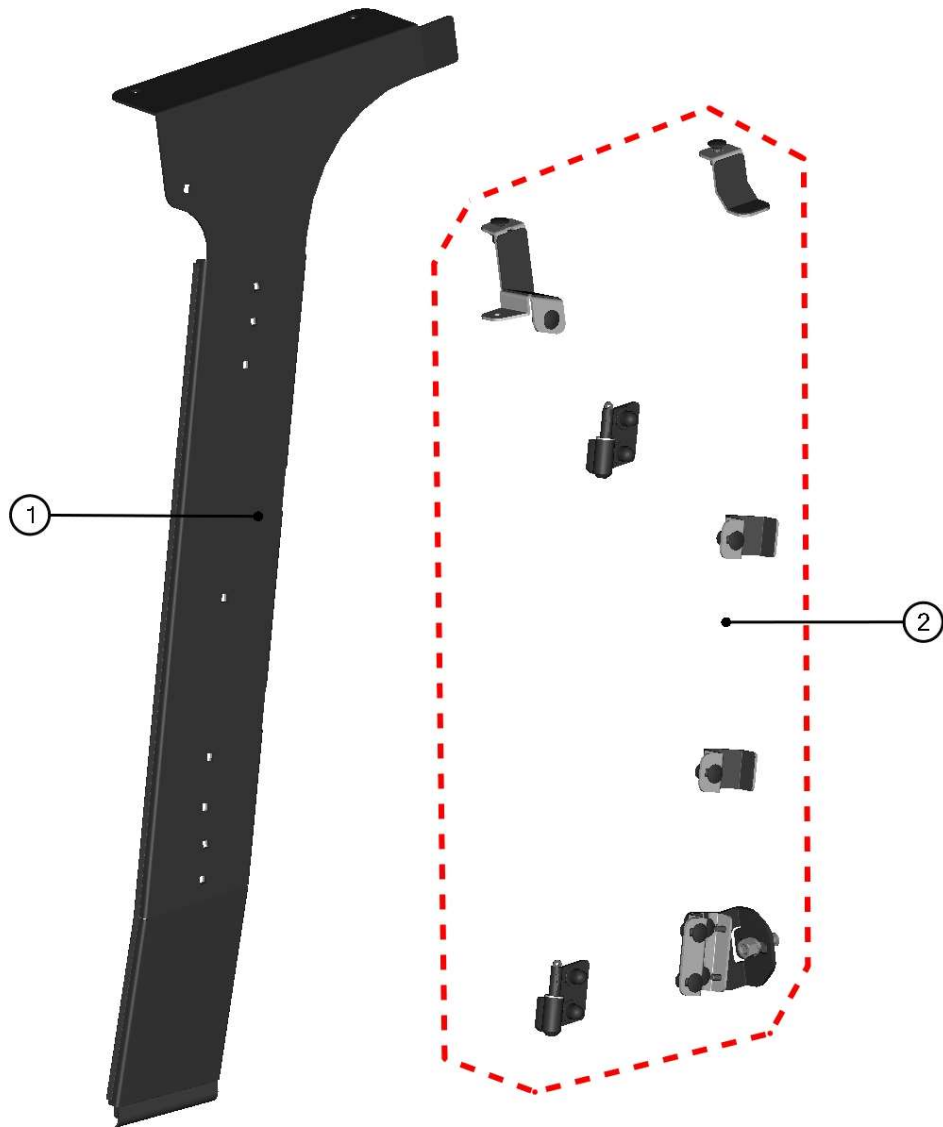

FRONT LEFT DOOR BASE ASSEMBLY

20

ID	Catalogue no.	Description	Qty	Price
1	66S02U01-40M007	FRONT LEFT DOOR BASE ASSEMBLY	1	
2	66S02U01-40PKM004	FRONT LEFT DOOR BASE HARDWARE KIT	1