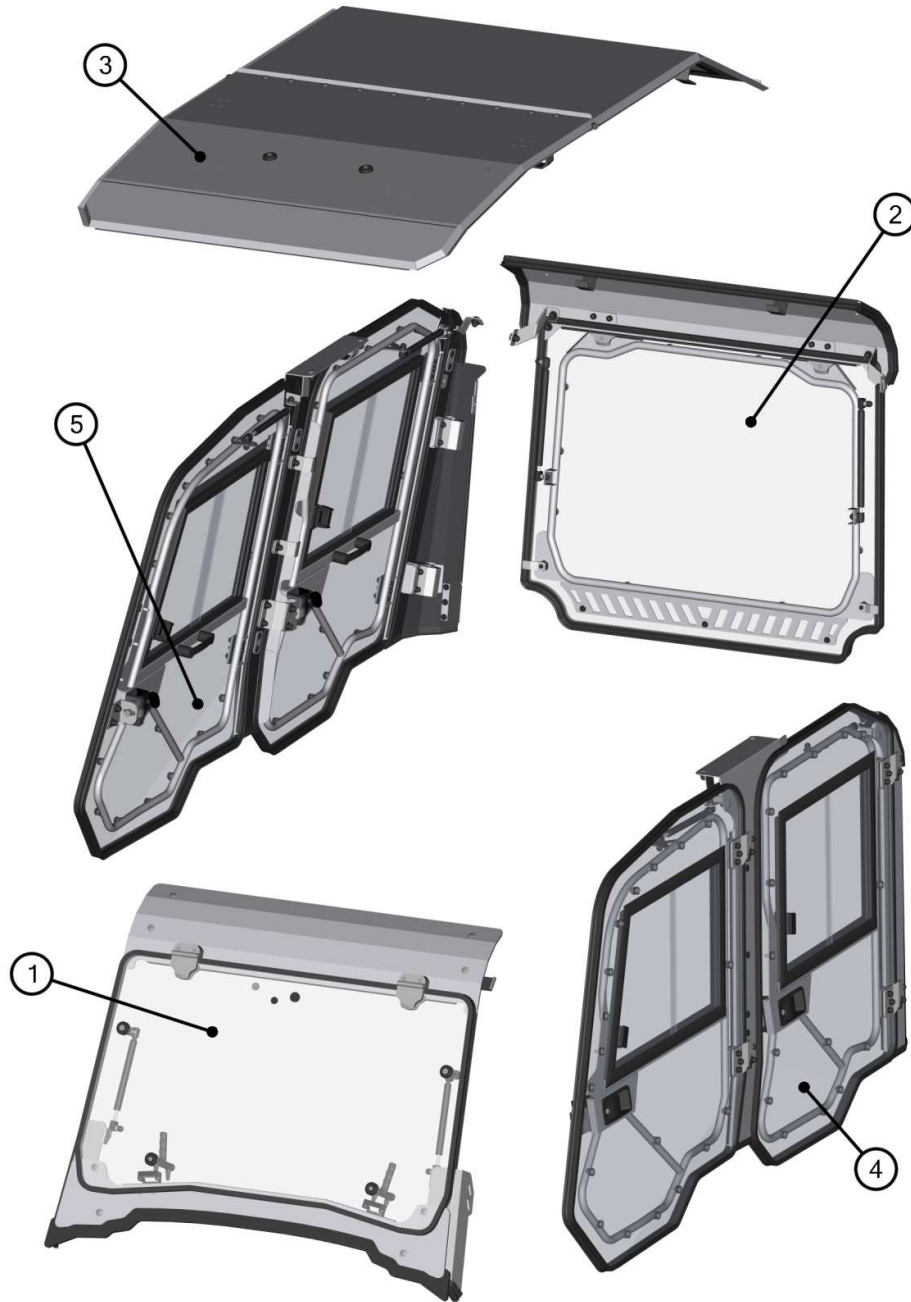

HardCabs➔

SPARE - PARTS CATALOG

ARGO **AURORA 8x8**

1

CAB PREVIEW

2

ALL PANELS

3

ROOF PANEL

4

ROOF PANEL ASSEMBLIES

5

ID	Catalogue no.	Description	Qty	Price
1	66S02Z01-30M105	FRONT ROOF PANEL ASSEMBLY	1	
2	66S02Z01-30M006	REAR ROOF PANEL ASSEMBLY	1	
3	66S02Z01-30PKM001	ROOF PANELS FIXING KIT	1	
2	66S02Z01-30PKM002	ROOF PANEL HOLDERS KIT	1	