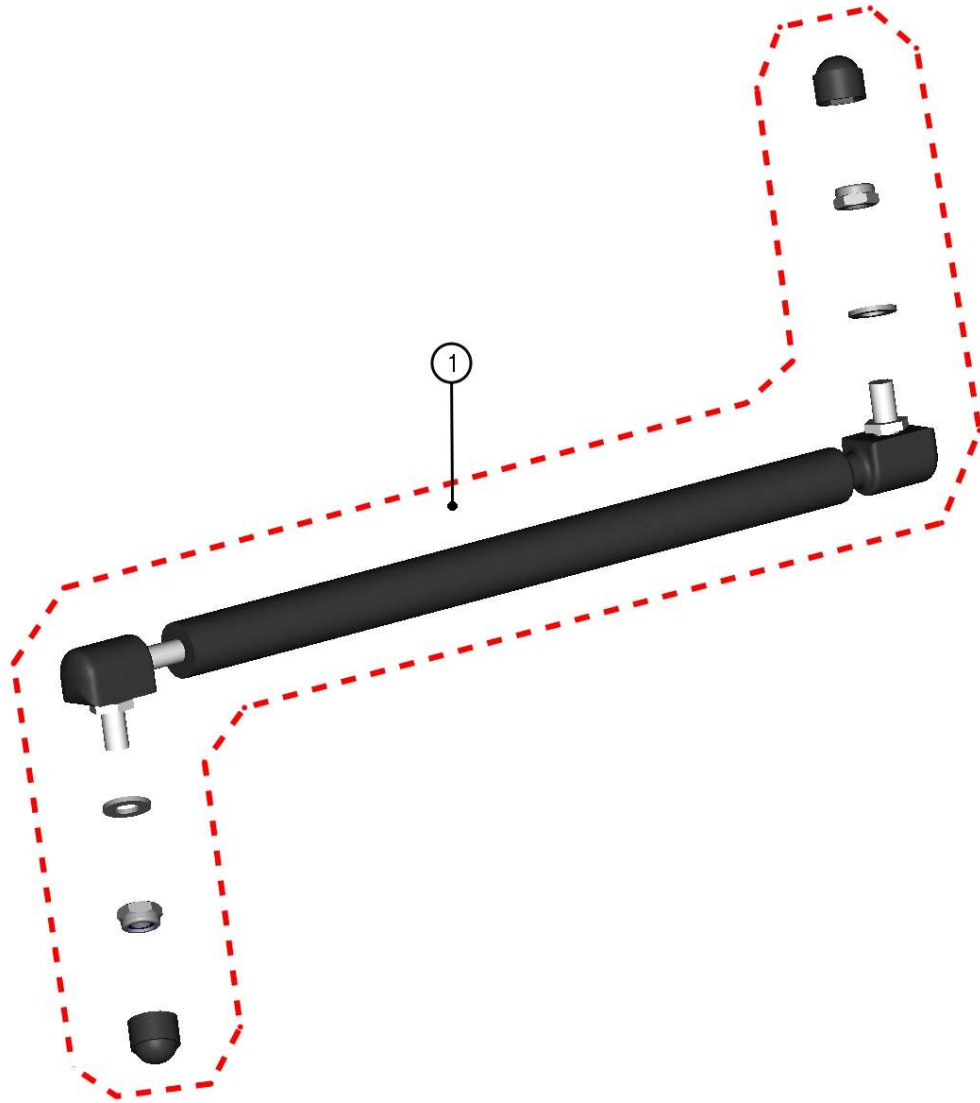

REAR PANEL GAS SPRING ASSEMBLY

10

ID	Catalogue no.	Description	Qty	Price
1	66S02U01-20M005	REAR PANEL GAS SPRING ASSEMBLY	1