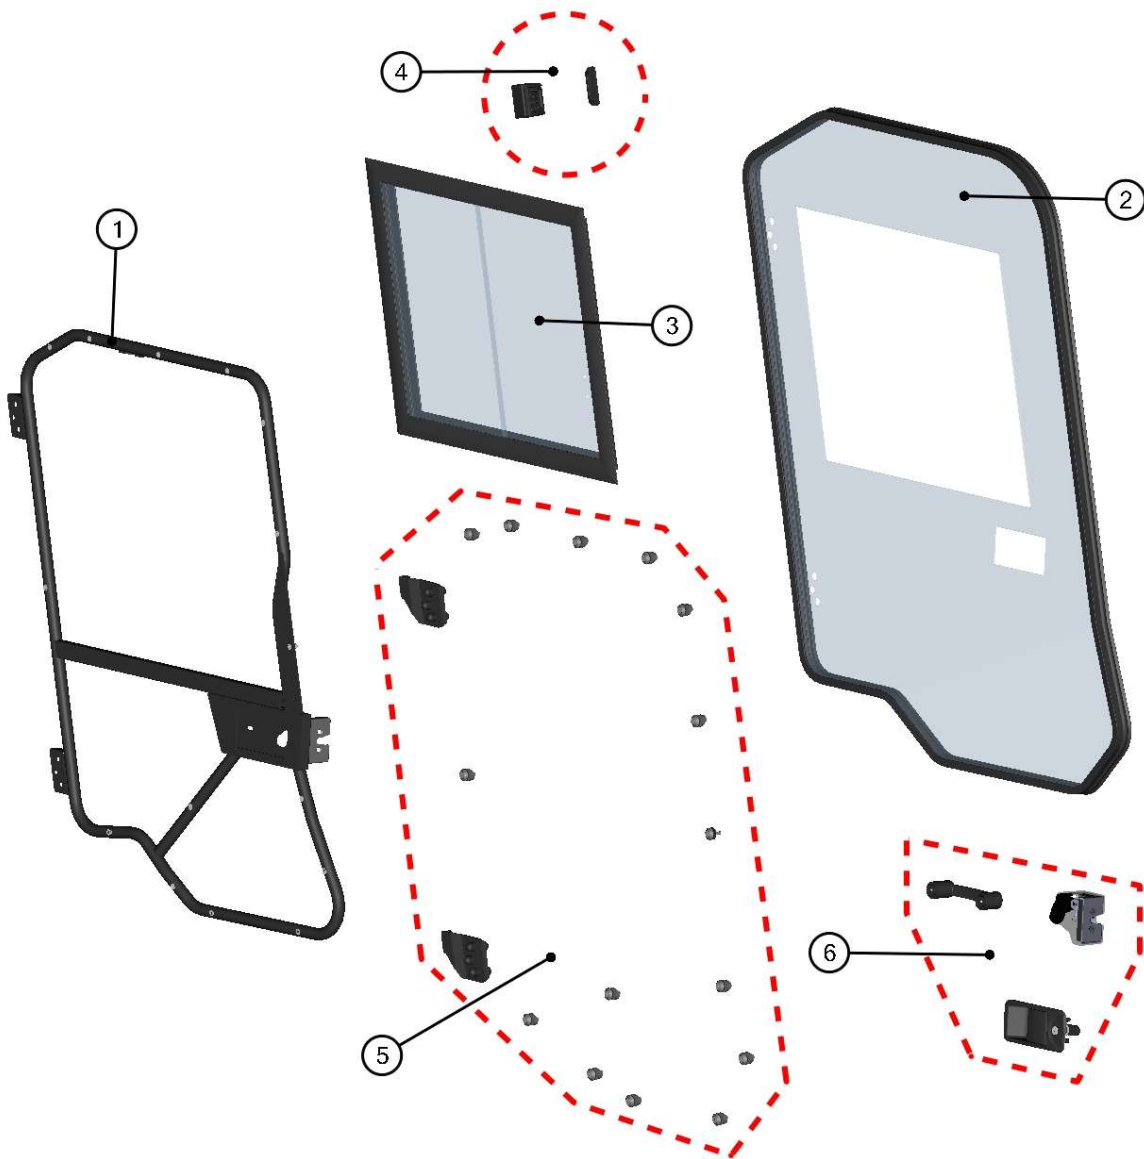

RIGHT REAR DOOR ASSEMBLY

29

ID	Catalogue no.	Description	Qty	Price
1	66S02U01-50W002	RIGHT REAR DOOR FRAME WELDED	1	
2	66S02U01-50M023	RIGHT REAR DOOR POLYCARBONATE WITH SEALING	1	
3	66S02U01-50M025	RIGHT RERA DOOR WINDOW ASSEMBLY	1	
4	66S02U01-40PKM001	DOOR GLASS LOCK + STOP KIT	1	
5	66S02U01-50PKM005	RIGHT REAR DOOR HINGES AND FIXING KIT	1	
6	66S02U01-50PKM006	RIGHT REAR DOOR LOCK AND HANDLE KIT	1