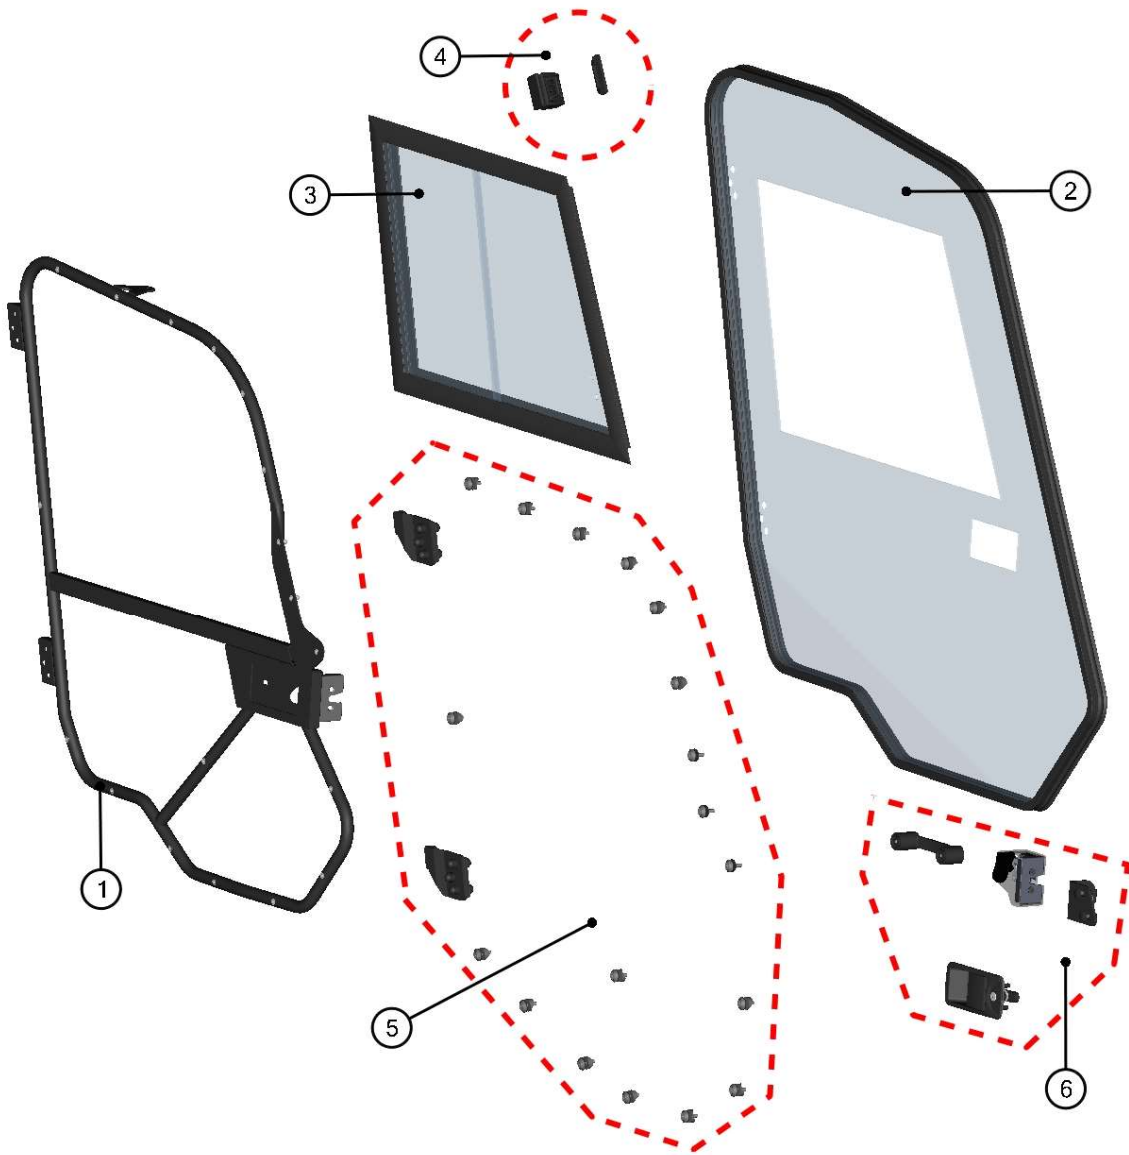

RIGHT FRONT DOOR ASSEMBLY

26

ID	Catalogue no.	Description	Qty	Price
1	66S02U01-50W001	FRONT RIGHT DOOR FRAME WELDED	1	
2	66S02U01-50M022	RIGHT FRONT DOOR POLYCARBONATE WITH SEALING	1	
3	66S02U01-50M024	RIGHT FRONT DOOR WINDOW ASSEMBLY	1	
4	66S02U01-40PKM001	GLASS LOCK + STOP KIT	1	
5	66S02U01-50PKM002	RIGHT FRONT DOOR HINGES AND FIXING KIT	1	
6	66S02U01-50PKM003	RIGHT FRONT DOOR LOCK AND STOP KIT	1