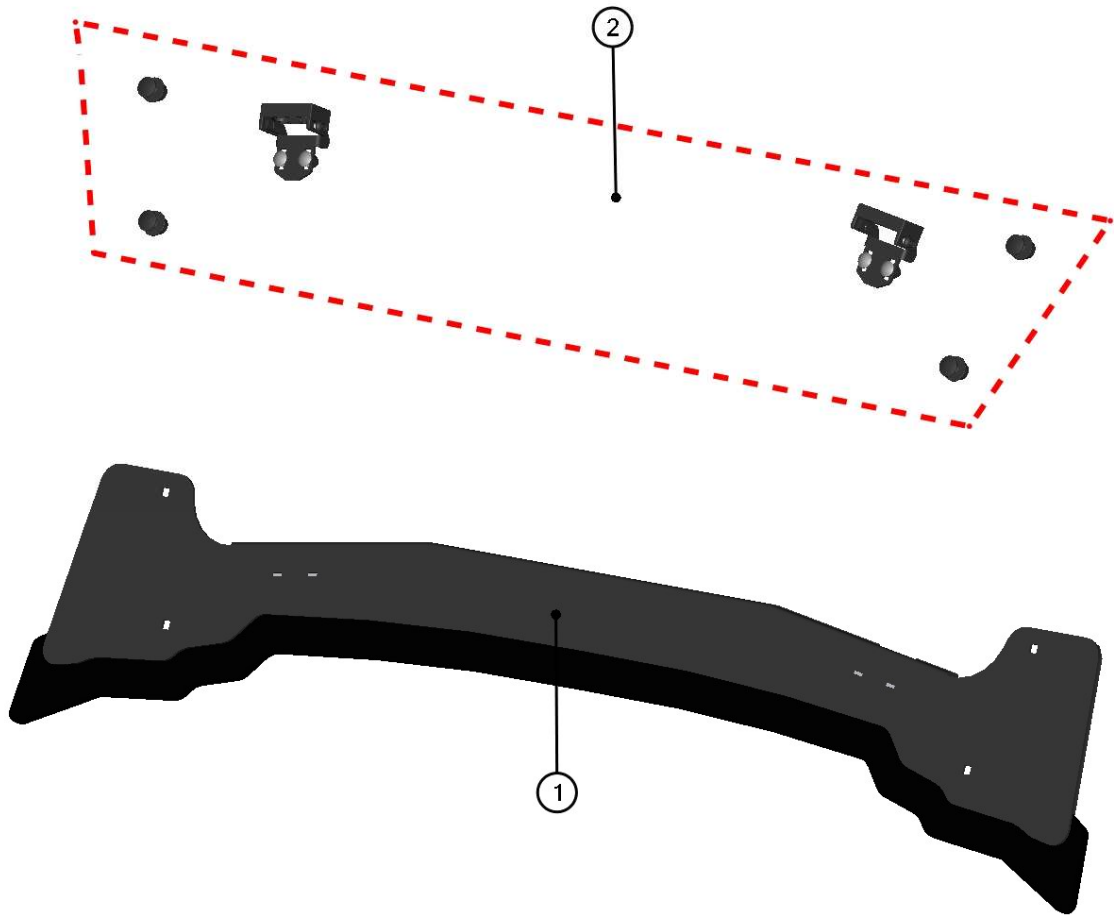

FRONT BOTTOM LEDGE ASSEMBLY

15

ID	Catalogue no.	Description	Qty	Price
1	66S02U01-10PKM002	FRONT BOTTOM LEDGE WITH SEALING KIT	1	
2	66S02U01-10PKM003	FRONT BOTTOM LEDGE HARDWARE KIT	1