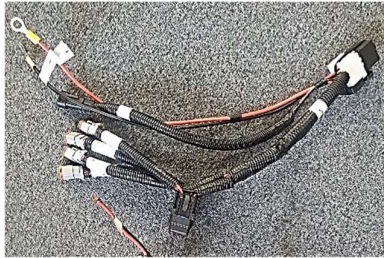

ELECTROINSTALLATION

Position	Catalog no.	Description	Qty	Price
1	66S02U01-01M002	SUPPLY HARNESS	1	
2	008577	WIPER HARNESS	1	
3	008637	WASHER HARNESS	1	
4	000885	WASHER TANK	1	
5	00-109U-M006	SIDE MIRRORS KIT	1	
6	004322	WIPER/WASHER SWITCH	1	

Position: 1

**Catalog no.:
66S02U01-01M002**