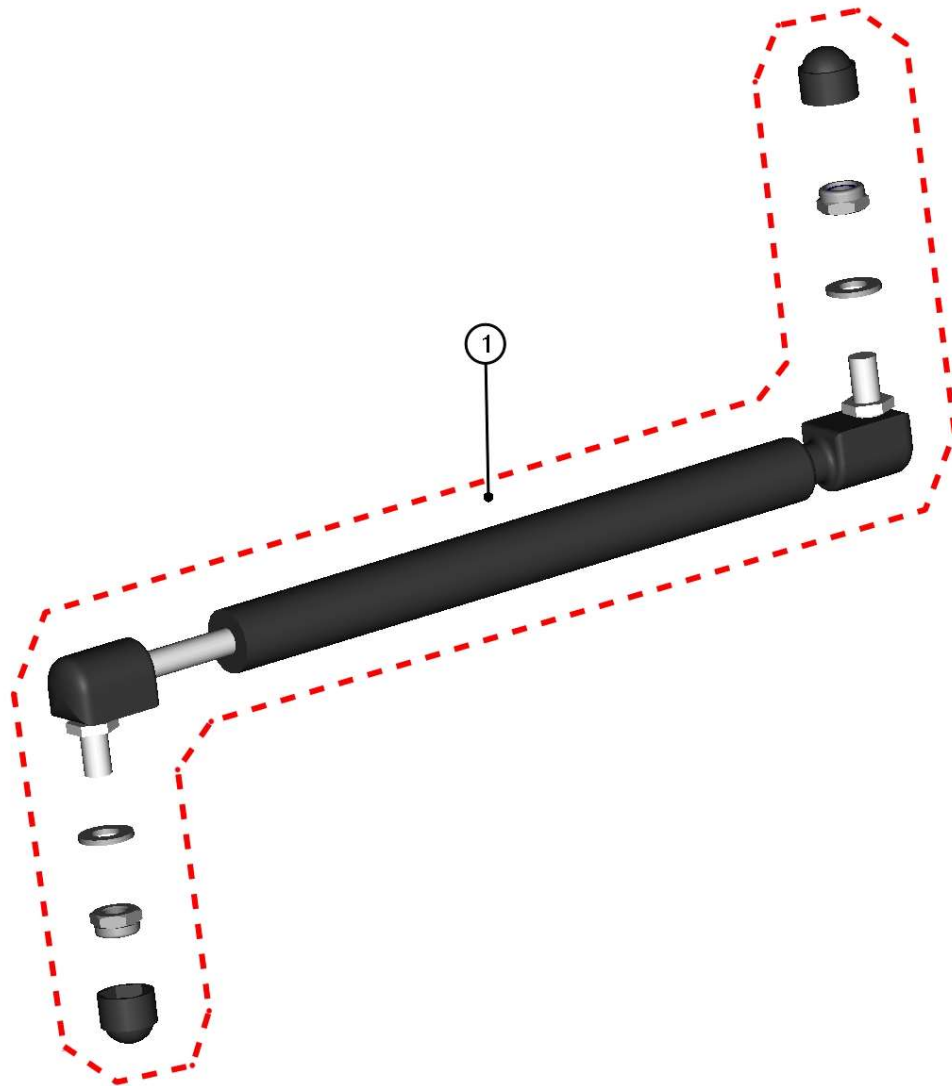

DOOR GAS SPRING ASSEMBLY

21

ID	Catalogue no.	Description	Qty	Price
1	66S02U01-40M004	DOOR GAS SPRING ASSEMBLY	1