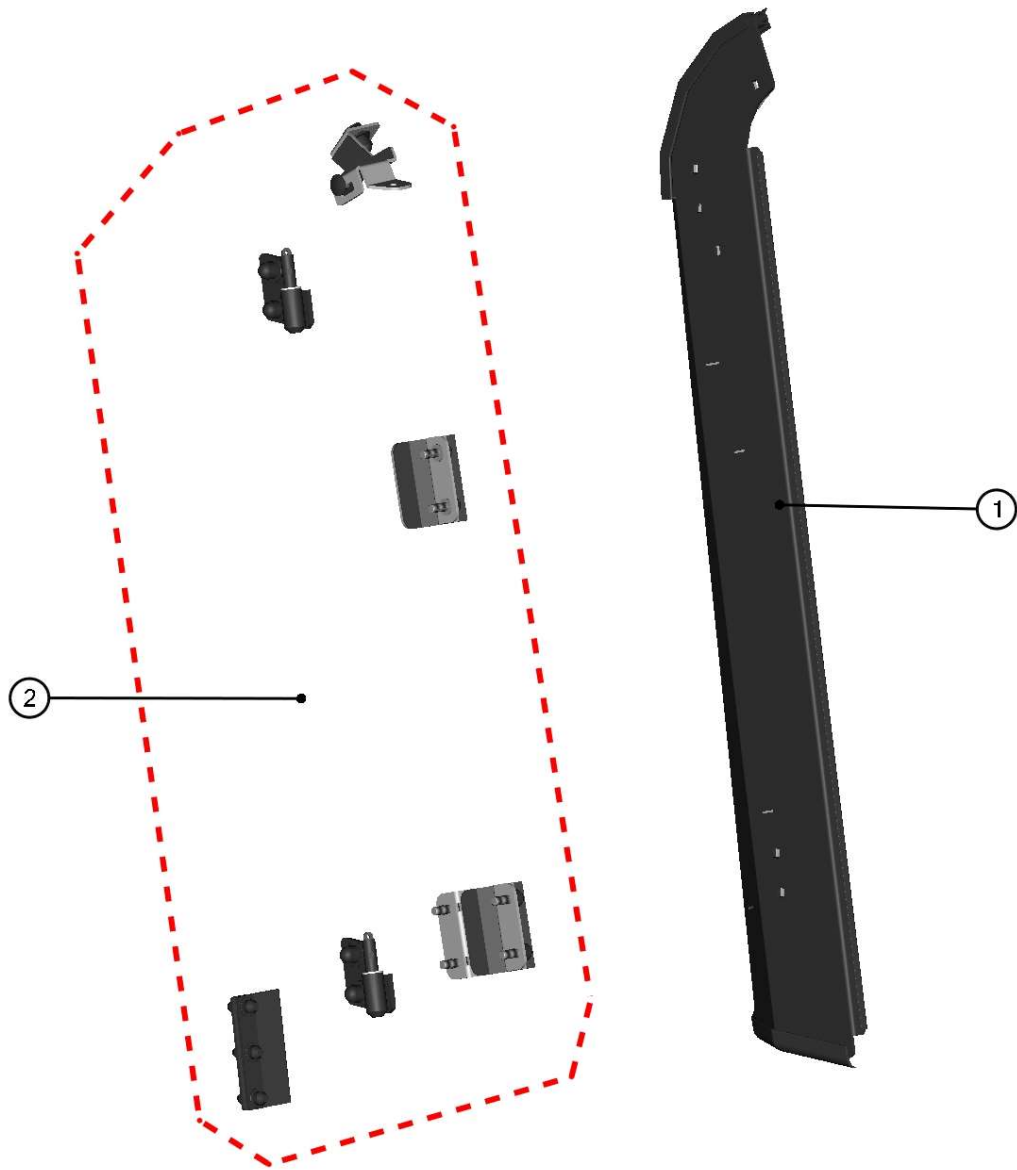

RIGHT REAR DOOR BASE ASSEMBLY

ID	Catalogue no.	Description	Qty	Price
1	66S02U01-50M026	RIGHT REAR DOOR BASE ASSEMBLY	1	
2	66S02U01-50PKM007	RIGHT REAR DOOR BASE HARDWARE KIT	1