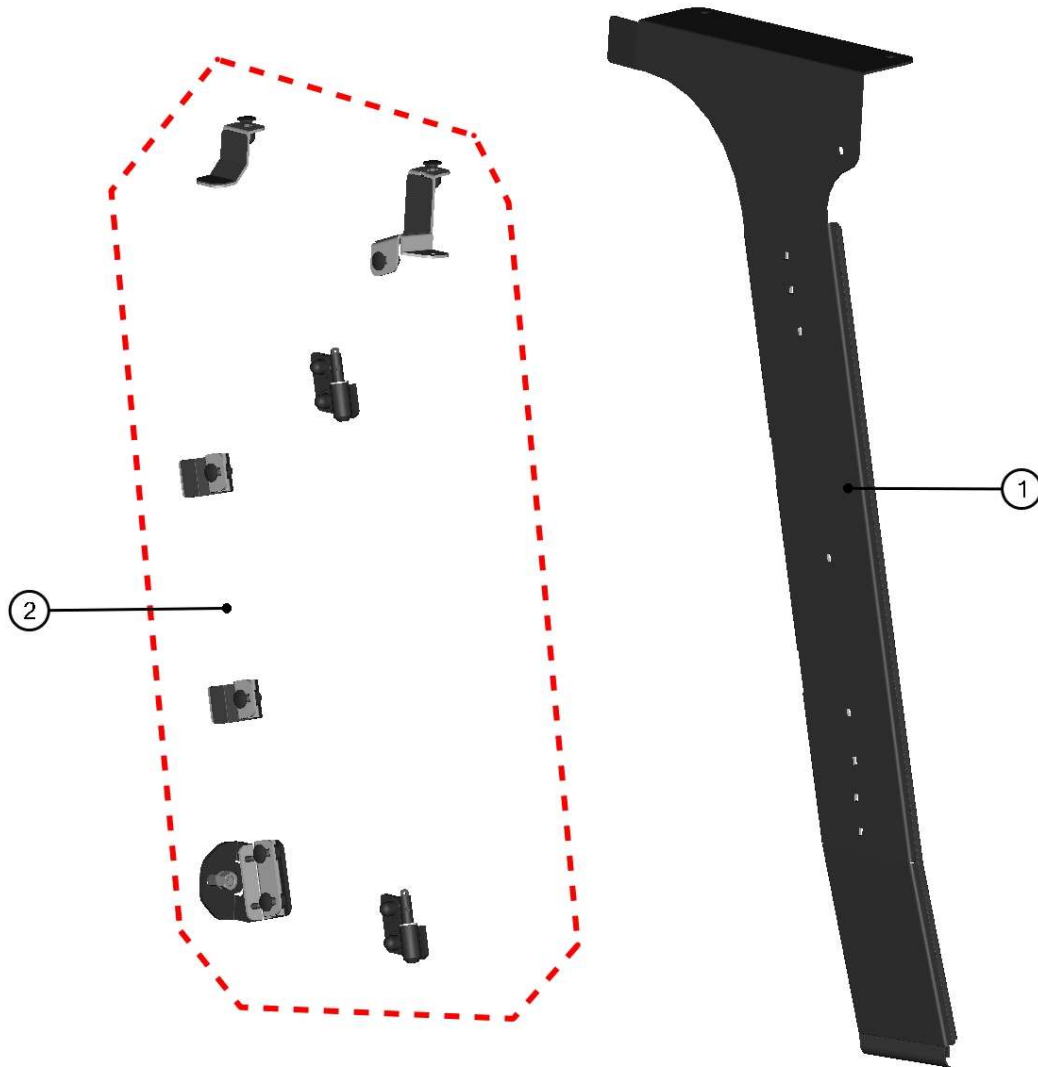

RIGHT FRONT DOOR BASE ASSEMBLY

ID	Catalogue no.	Description	Qty	Price
1	66S02U01-50M007	RIGHT FRONT DOOR BASE ASSEMBLY	1	
2	66S02U01-50PKM004	FRONT RIGHT DOOR BASE HARDWARE KIT	1