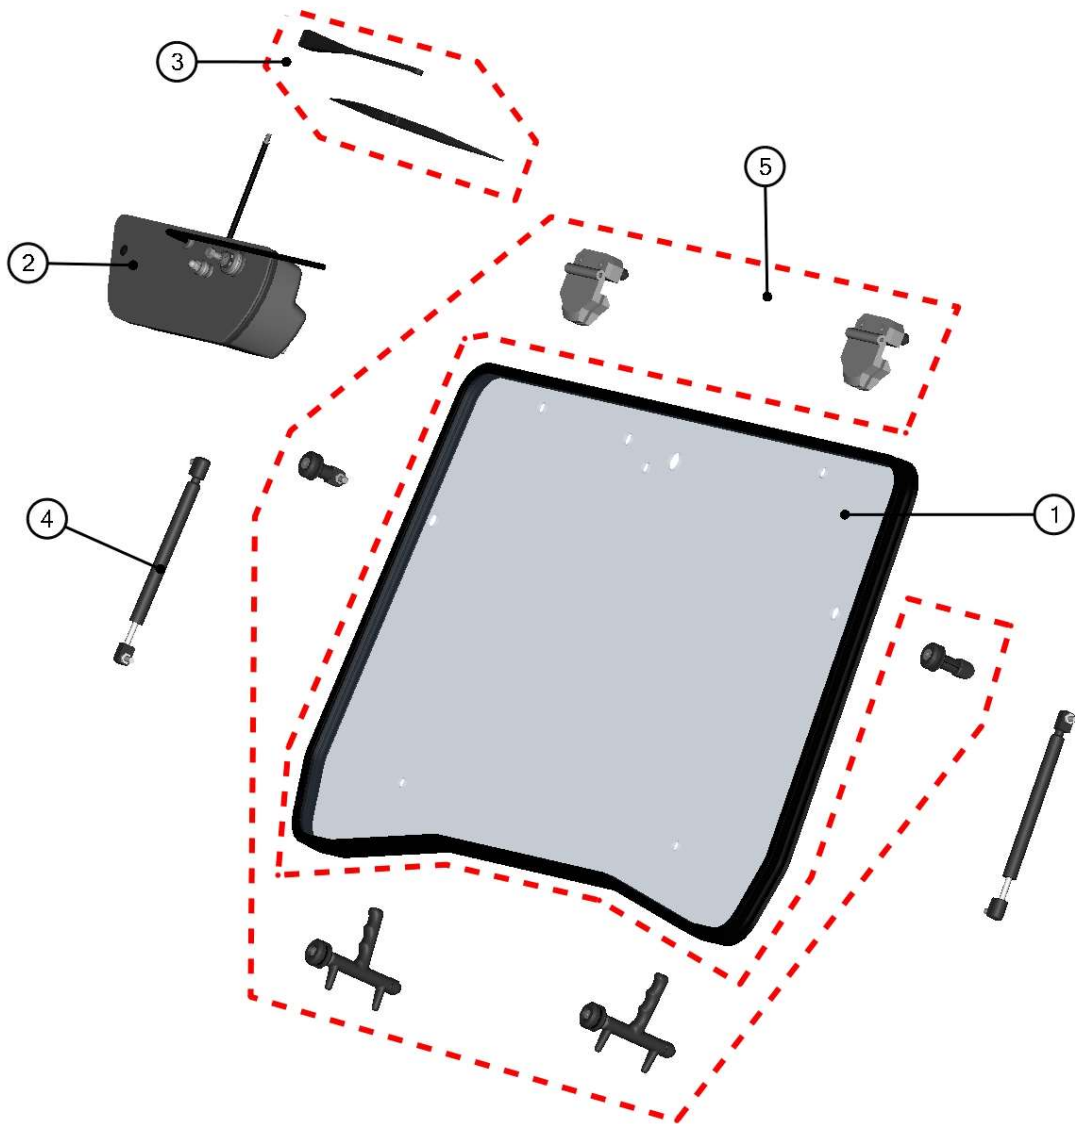

FRONT GLASS ASSEMBLY

16

ID	Catalogue no.	Description	Qty	Price
1	66S02U01-10M008	FRONT GLASS WITH SEALING	1	
2	64S03U01-01M004	FRONT WIPER MOTOR	1	
3	66S02U01-10PKM004	WIPER ARM + BLADE KIT	1	
4	000865	FRONT PANEL GAS SPRING	1	
5	66S02U01-10PKM005	FRONT GLASS HARDWARE KIT	1