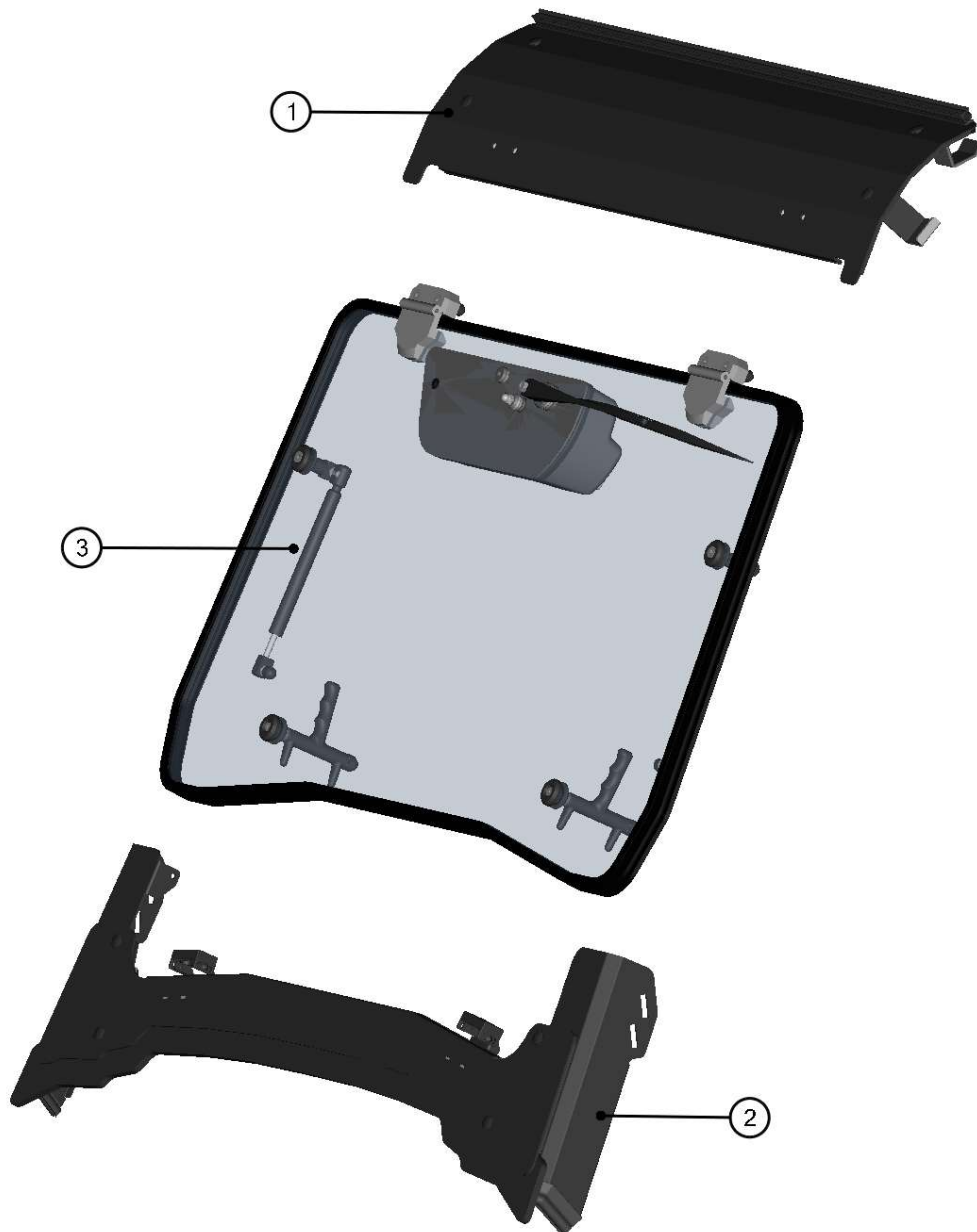

REAR PANEL GAS SPRING ASSEMBLY

10

ID	Catalogue no.	Description	Qty	Price
1	66S02U01-20M005	REAR PANEL GAS SPRING ASSEMBLY	1	

FRONT PANEL

11

FRONT PANEL ASSEMBLIES

12

ID	Catalogue no.	Description	Qty	Price
1	66S02U01-10M003	FRONT UPPER LEDGE	1	
2	66S02U01-10M002	FRONT BOTTOM LEDGE	1	
3	66S02U01-10M001	FRONT GLASS ASSEMBLY	1	

FRONT UPPER LEDGE

13

ID	Catalogue no.	Description	Qty	Price
1	66S02U01-10M006	FRONT UPPER LEDGE ASSEMBLY	1	
2	66S02U01-10PKM001	FRONT UPPER LEDGE HARDWARE KIT	1	

FRONT BOTTOM LEDGE

14

ID	Catalogue no.	Description	Qty	Price
1	66S02U01-10M015	FRONT BOTTOM LEDGE ASSEMBLY	1	
2	66S02U01-10M012	FRONT BOTTOM LEDGE RIGHT HOLDER ASSEMBLY	1	
3	66S02U01-10M009	FRONT BOTTOM LEDGE LEFT HOLDER ASSEMBLY	1	