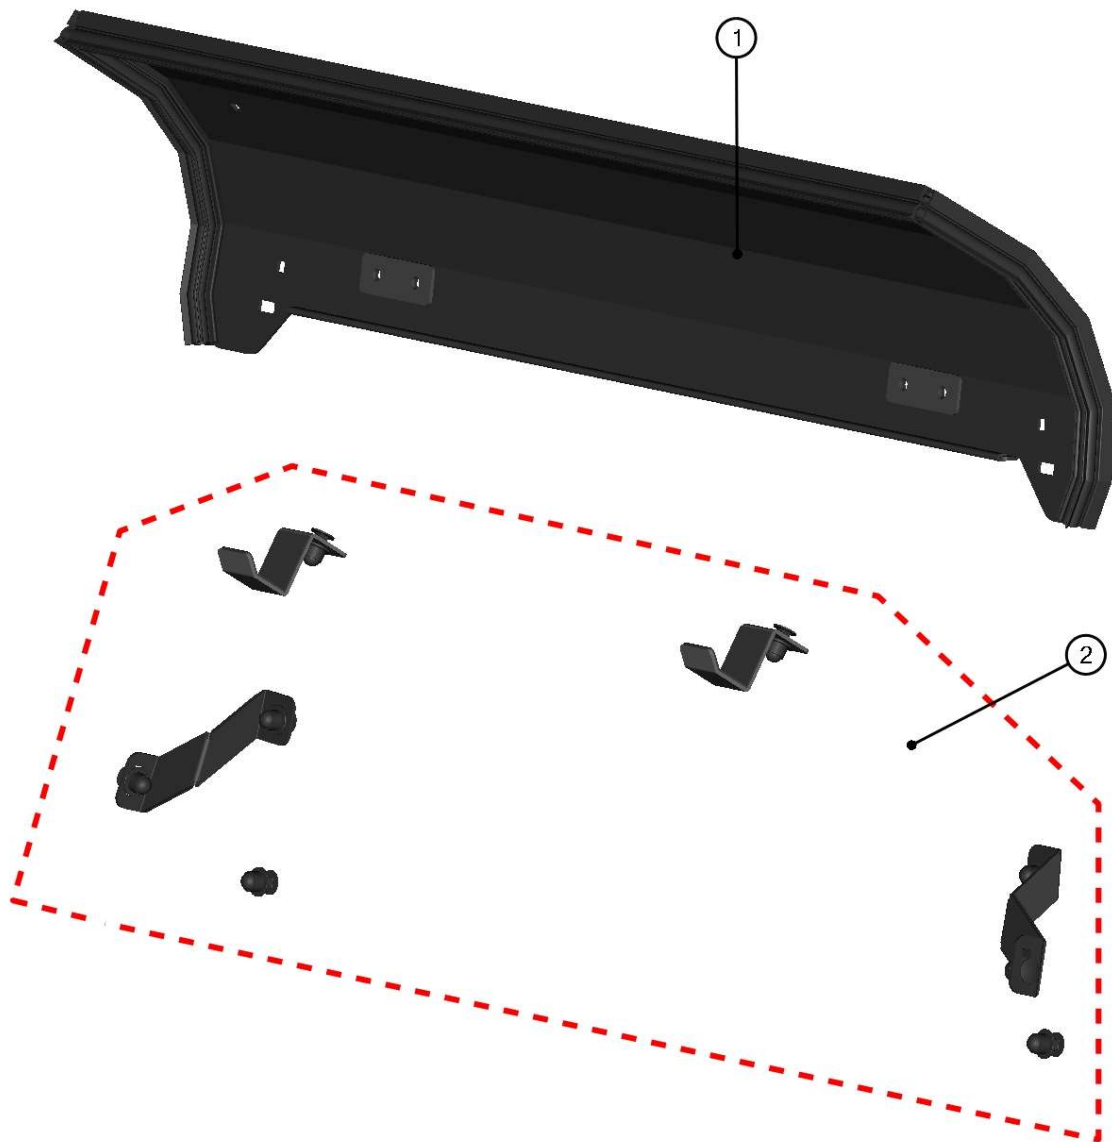

REAR UPPER LEDGE ASSEMBLY

ID	Catalogue no.	Description	Qty	Price
1	66S02U01-20M003	REAR PANEL UPPER LEDGE ASSEMBLY	1	
2	66S02U01-20PKM001	REAR UPPER LEDGE HARDWARE KIT	1