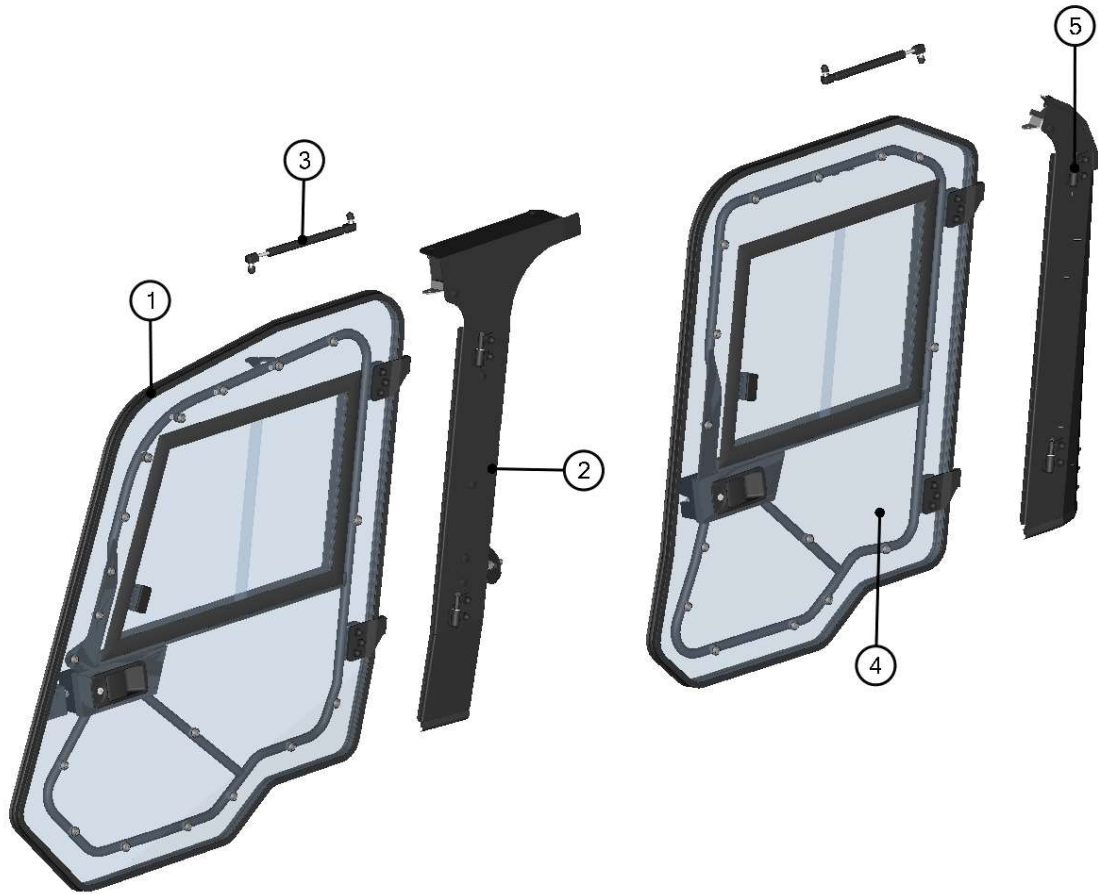

LEFT DOORS ASSEMBLIES

18

ID	Catalogue no.	Description	Qty	Price
1	66S02U01-40M001	FRONT LEFT DOOR ASSEMBLY	1	
2	66S02U01-40M002	FRONT LEFT DOOR BASE ASSEMBLY	1	
3	66S02U01-40M004	DOOR GAS SPRING ASSEMBLY	2	
4	66S02U01-40M020	REAR LEFT DOOR ASSEMBLY	1	
5	66S02U01-40M021	REAR LEFT DOOR BASE ASSEMBLY	1