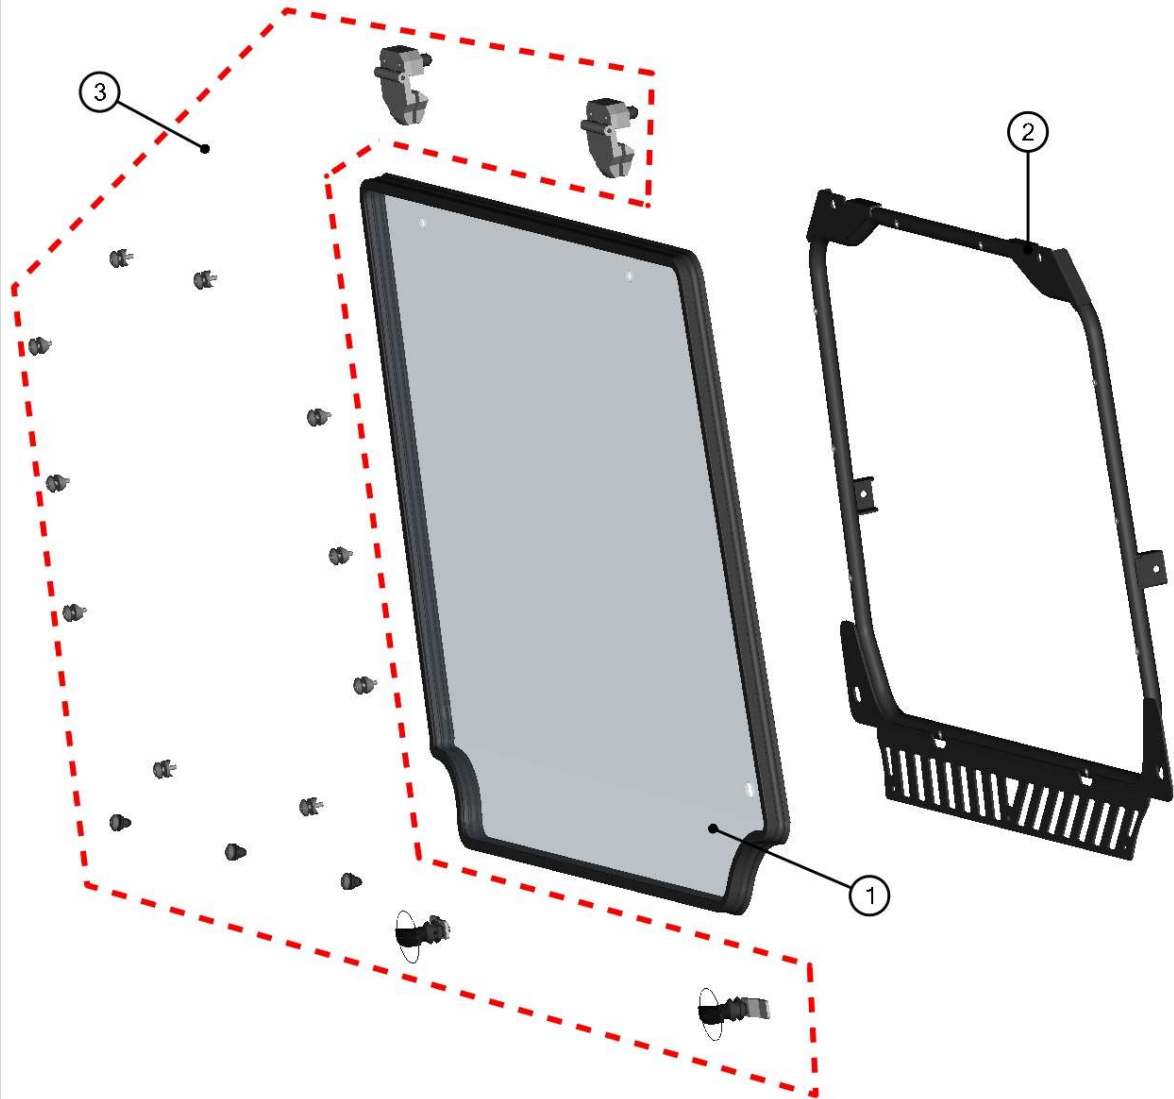

REAR PANEL ASSEMBLY

9

ID	Catalogue no.	Description	Qty	Price
1	66S02U01-20M004	REAR POLYCARBONATE WITH SEEALING	1	
2	66S02U01-20W001	REAR PANEL FRAME WELDED	1	
3	66S02U01-20PKM002	REAR POLYCARBONATE HARDWARE KIT	1