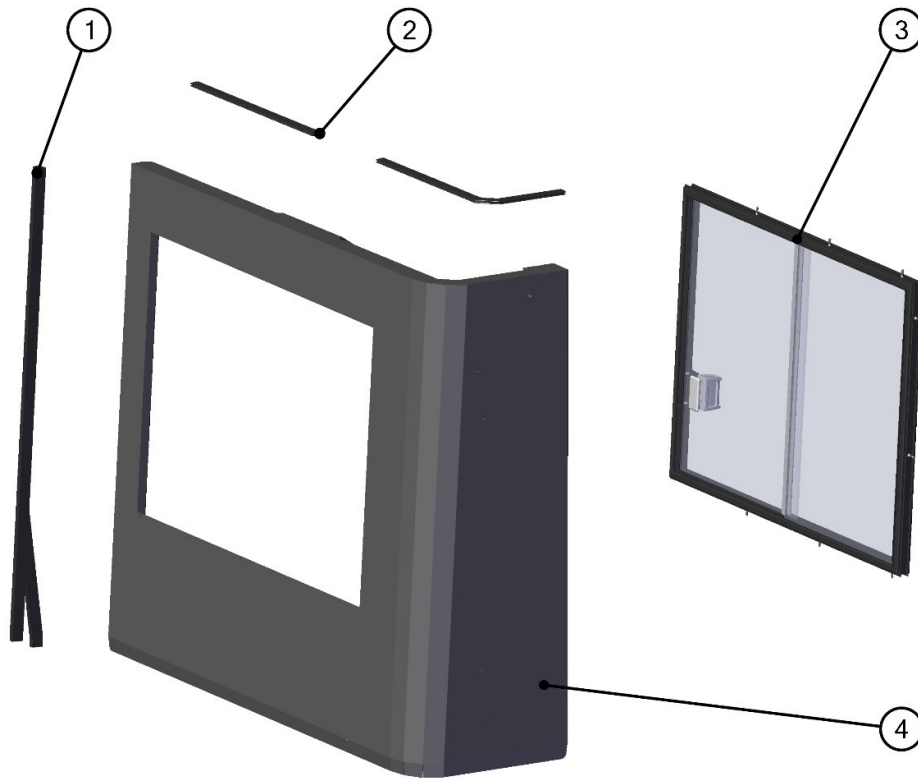

**LEFT SIDE ASSEMBLY**

19

ID	Catalogue no.	Description	Qty
1	001589^71S01K02-40M001	RUBBER PROFILE APOLLO	1
2	005907^71S01K02-40M001	RUBBER PROFILE LEMOVKA STRAIGHT	1
3	71S01K02-40M002	LEFT SIDE WINDOW ASSEMBLY	1
4	71S01K02-40W001	LEFT SIDE WELDED	1