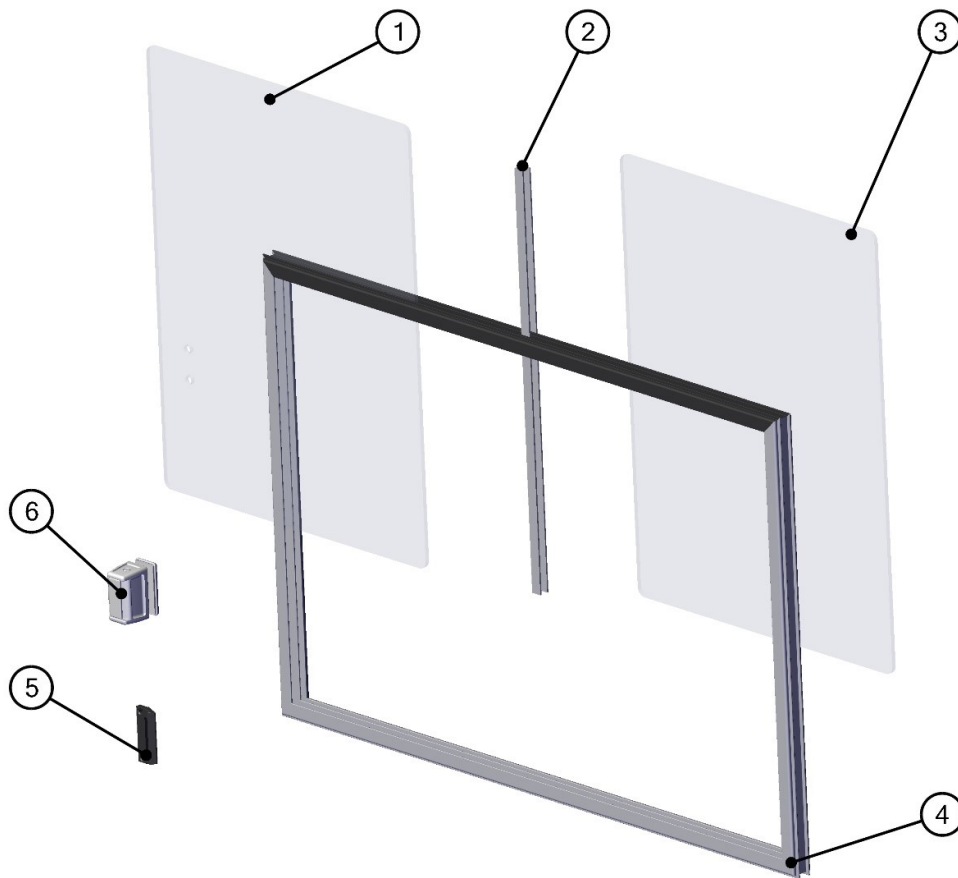

RIGHT SIDE WINDOW ASSEMBLY

26

ID	Catalogue no.	Description	Qty
1	71S01K02-40-014	SIDE GLASS MOVABLE	1
2	001083^71S01K02-50M002	AL PROFILE U 12x12	1
3	71S01K02-40-013	SIDE GLASS SOLID	1
4	71S01K02-50-012	RIGHT WINDOW FRAME	1
5	001762	GLASS STOP	1
6	00-40M017	GLASS LOCK	1