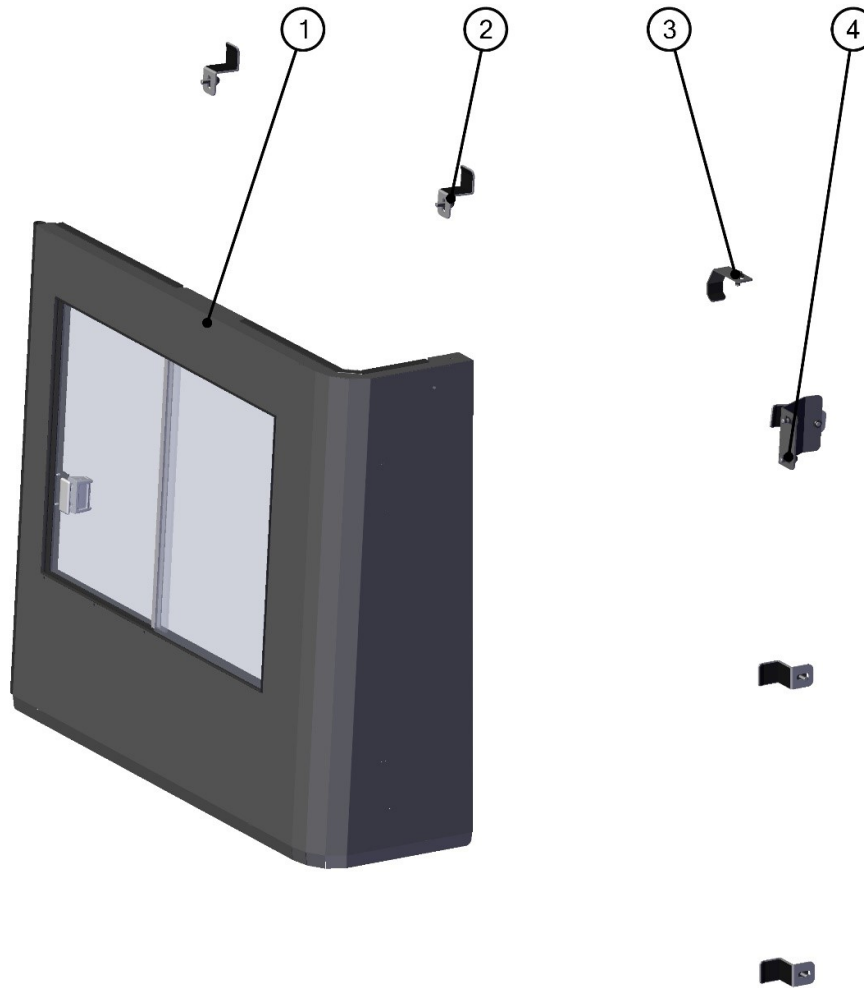

LEFT REAR SIDE PANEL ASSEMBLIES

18

ID	Catalogue no.	Description	Qty
1	71S01K02-40M001	LEFT SIDE ASSEMBLY	1
2	57S01U03-40M012	SIDE HOLDER ASSEMBLY	4
3	71S01K02-40M016	SIDE UPPER HOLDER ASSEMBLY	1
4	71S01K02-40M006	SIDE BOTTOM HOLDER ASSEMBLY	1