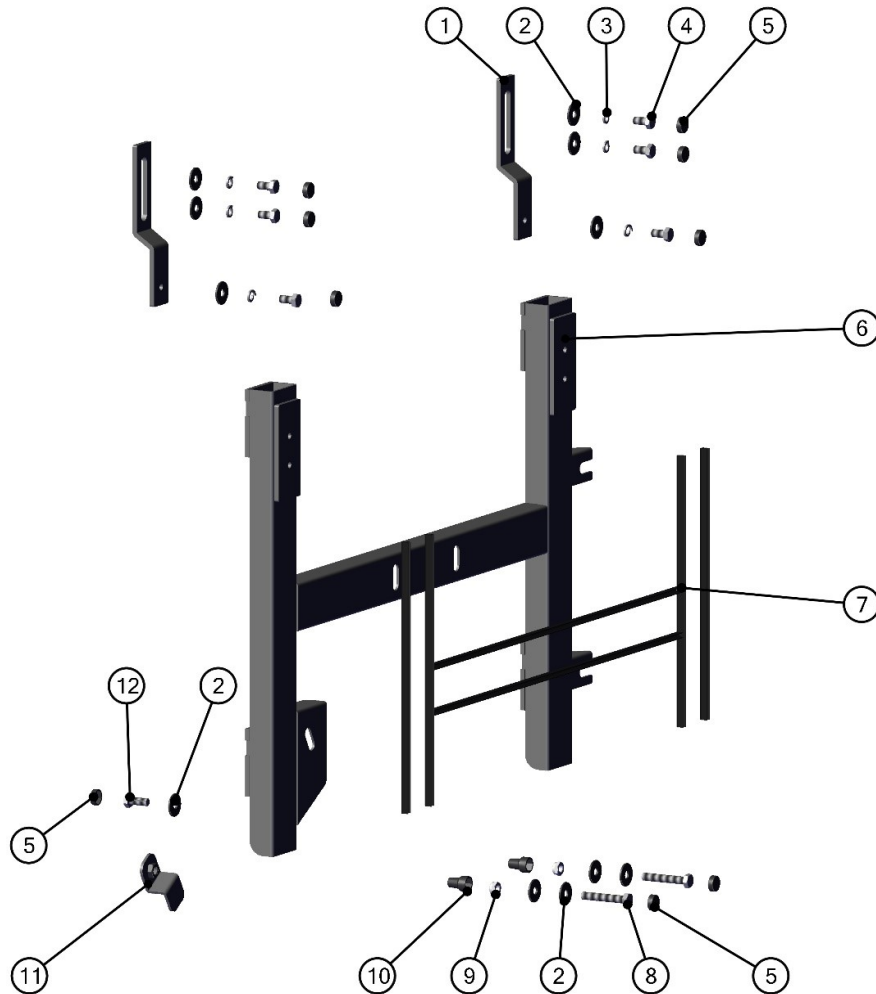

**REAR DOOR UPPER LEDGE ASSEMBLY**

ID	Catalogue no.	Description	Qty
1	71S01K02-20-019	UPPER LEDGE BENDED	1
2	001001^71S01K02-20M004	RUBBER PROFILE LEMOVKA	1
3	004316	SCREW M8x20	2

**REAR DOOR ASSEMBLY**

**REAR BOTTOM DOOR FIXING ASSEMBLY**

ID	Catalogue no.	Description	Qty
1	71S01K02-20-010	UPPER CONSOLE HOLDER	2
2	003322	WASHER 8 LARGE	11
3	001492	WASHER 8 SPRING	6
4	002525	SCREW M8x20	6
5	005983	PLASTIC NUT COVER OK 13 LOW	9
6	71S01K02-20W002	CONSOLE WELDED	1
7	001001^71S01K02-20M002	RUBBER PROFILE LEMOVKA	1
8	001438	SCREW M8x50	2
9	001388	SELF-LOCKING NUT M8	2
10	001308	PLASTIC NUT COVER OK13	2
11	71S01K02-20W005	BOTTOM HOLDER WELDED	1
12	001437	SCREW M8x20	1