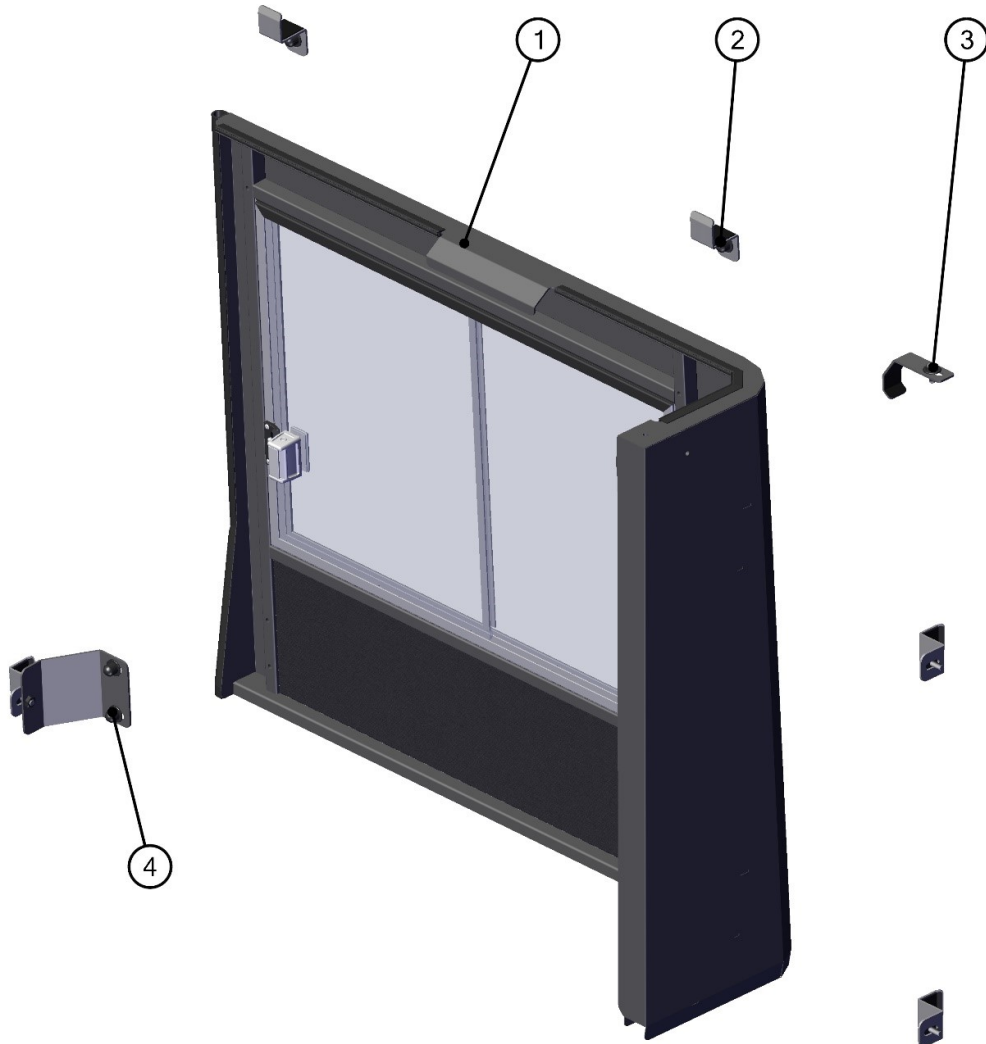

RIGHT REAR SIDE PANEL ASSEMBLIES

24

ID	Catalogue no.	Description	Qty
1	71S01K02-50M001	RIGHT SIDE ASSEMBLY	1
2	57S01U03-40M012	SIDE HOLDER	4
3	71S01K02-40M016	SIDE UPPER HOLDER	1
4	71S01K02-40M006	SIDE BOTTOM HOLDER	1