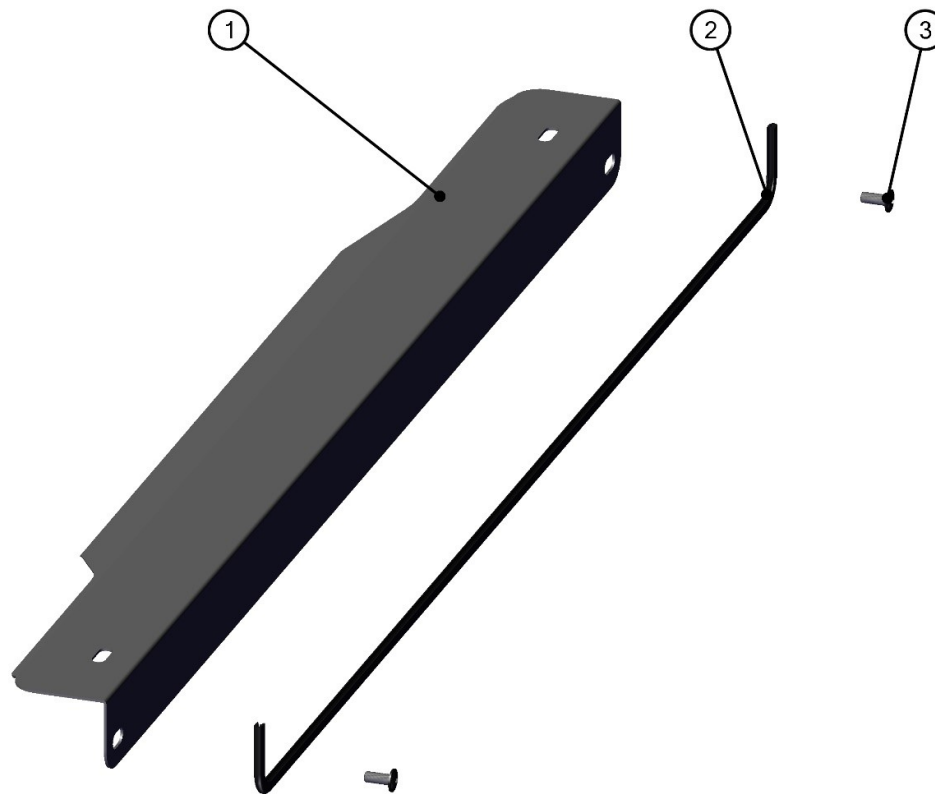

**REAR DOOR UPPER LEDGE ASSEMBLY**

ID	Catalogue no.	Description	Qty
1	71S01K02-20-019	UPPER LEDGE BENDED	1
2	001001^71S01K02-20M004	RUBBER PROFILE LEMOVKA	1
3	004316	SCREW M8x20	2

**REAR DOOR ASSEMBLY**