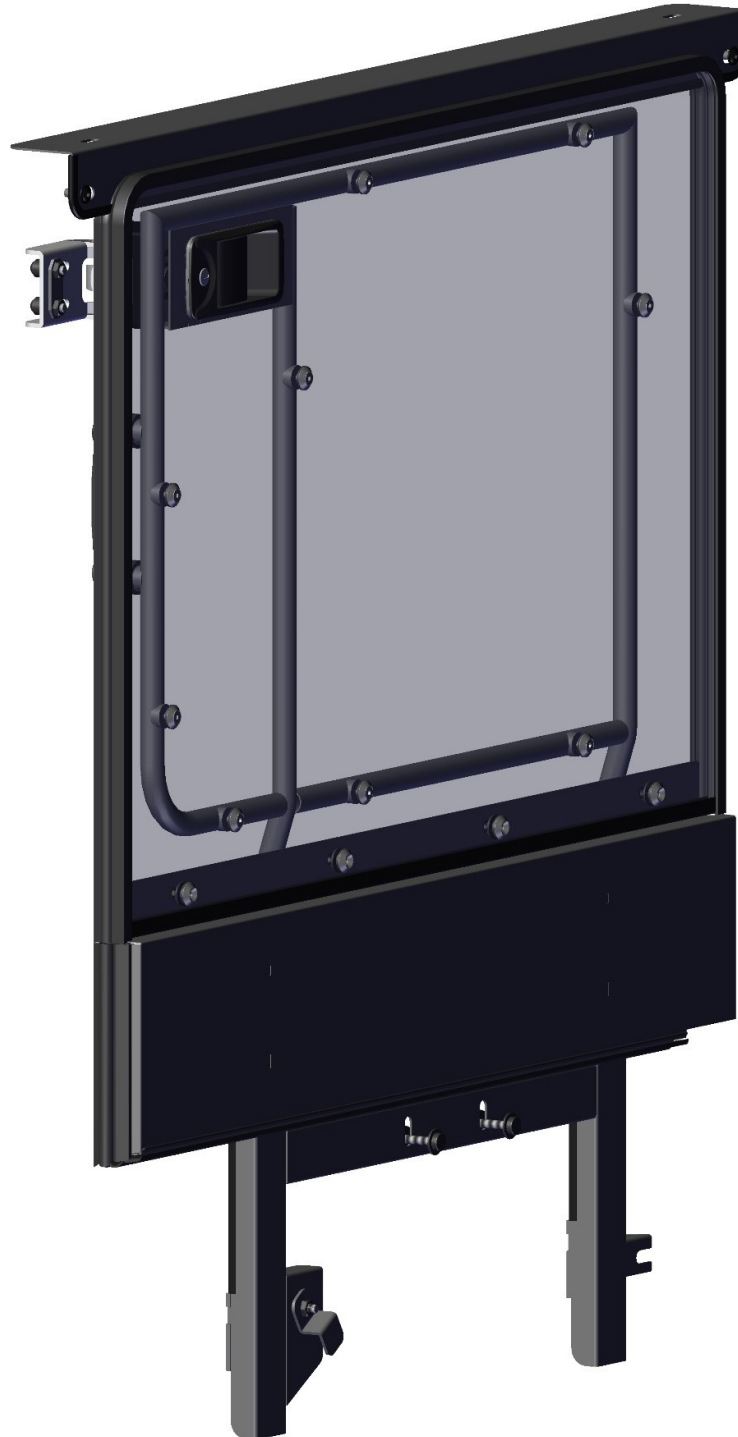

REAR DOOR PANEL

11