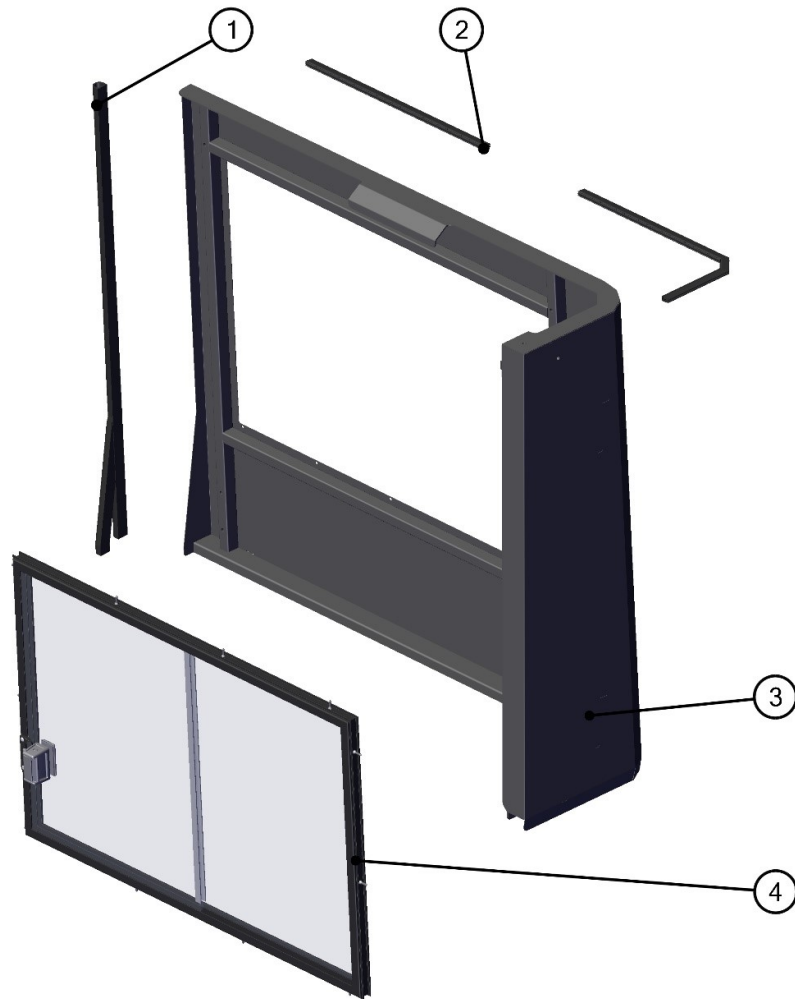

**RIGHT SIDE ASSEMBLY**

25

ID	Catalogue no.	Description	Qty
1	001589^71S01K02-50M001	RUBBER PROFILE APOLLO	1
2	005907^71S01K02-50M001	RUBBER PROFILE LEMOVKA STRAIGHT	1
3	71S01K02-50W001	RIGHT SIDE WELDED	1
4	71S01K02-50M002	RIGHT SIDE WINDOW ASSEMBLY	1