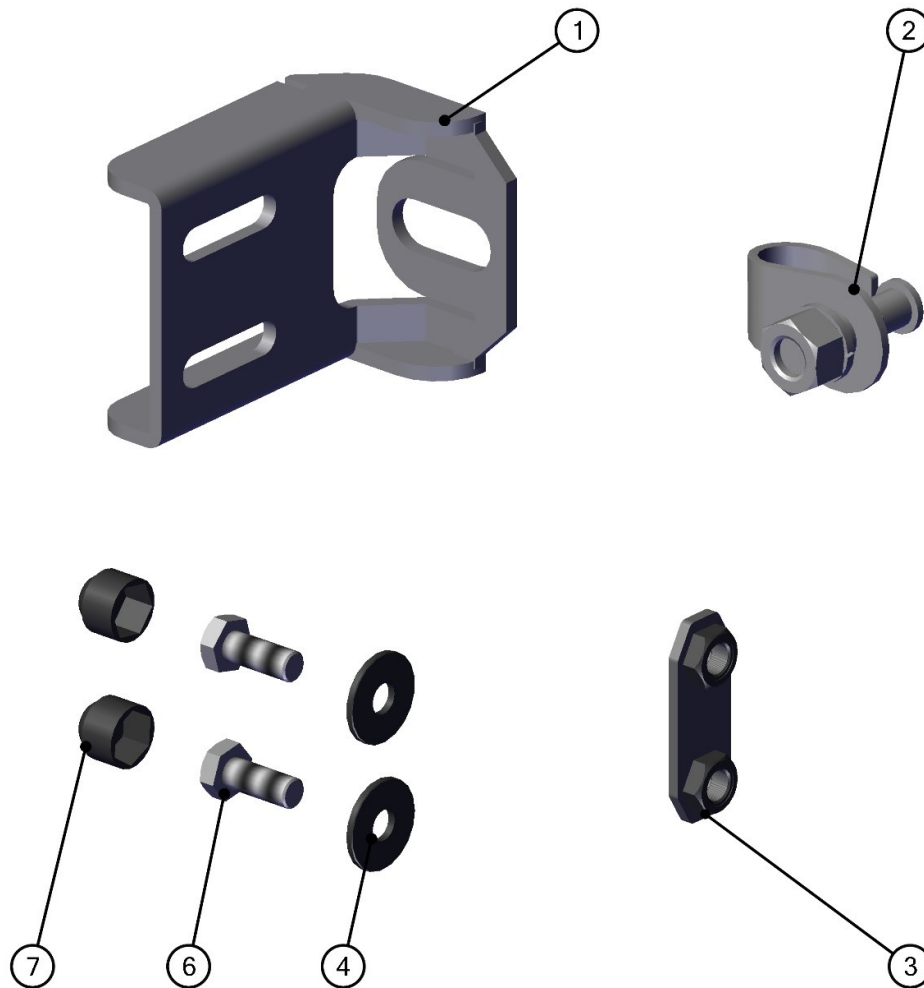

DOOR STOP ASSEMBLY

16

ID	Catalogue no.	Description	Qty
1	71S01K02-20-015	DOOR STOP HOLDER	1
2	00-40M007	DOOR STOP PIN ASSEMBLY	1
3	71S01K01-40W003	DEOR STOP HOLDER WELDED	1
4	003322	WASHER 8 LARGE	2
6	001437	SCREW M8x20	2
7	001309	PLASTIC NUT COVER OK 13	2