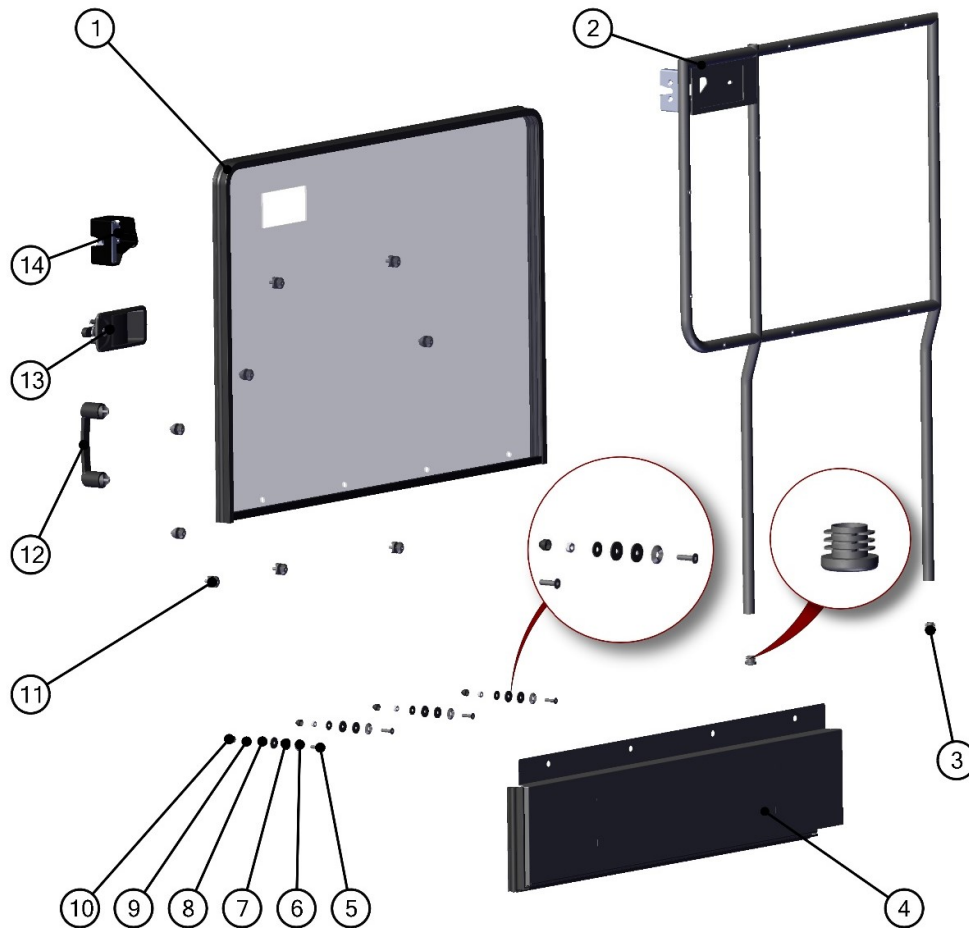

REAR DOOR PANEL

11

**REAR DOOR PANEL ASSEMBLIES**

12

ID	Catalogue no.	Description	Qty
1	71S01K02-20M004	REAR DOOR UPPER LEDGE ASSEMBLY	1
2	71S01K02-20M001	REAR DOOR ASSEMBLY	1
3	004318	WASHER 6 LARGE	4
4	002941	SCREW M6x25	4
5	001348	PLASTIC NUT COVER OK 10	4
6	71S01K02-20M002	REAR BOTTOM DOOR FIXING ASSEMBLY	1
7	71S01K02-20M015	DOOR STOP ASSEMBLY	1

**REAR DOOR UPPER LEDGE ASSEMBLY**

ID	Catalogue no.	Description	Qty
1	71S01K02-20-019	UPPER LEDGE BENDED	1
2	001001^71S01K02-20M004	RUBBER PROFILE LEMOVKA	1
3	004316	SCREW M8x20	2

**REAR DOOR ASSEMBLY**