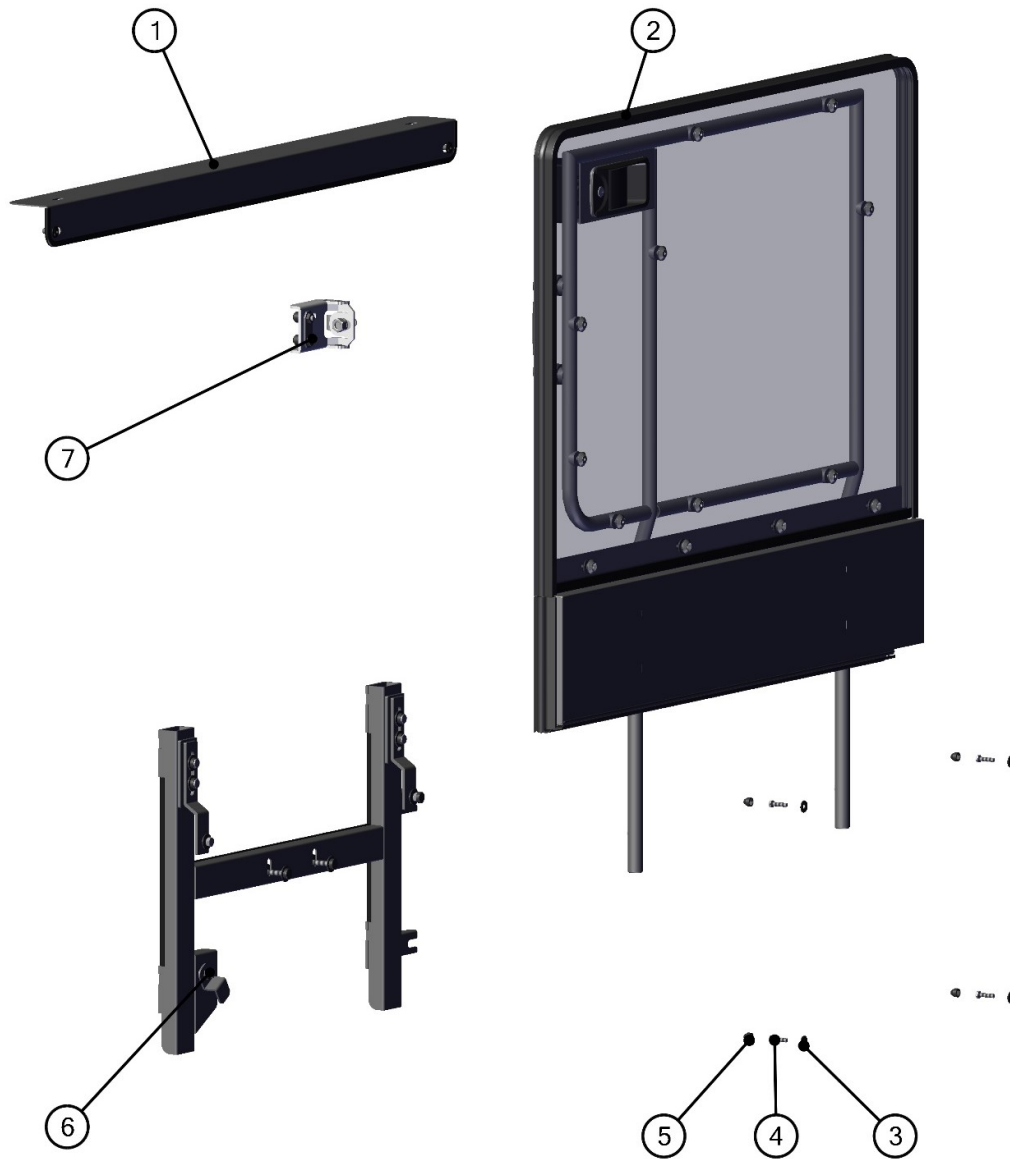

**ROOF SUPPORT LEDGE ASSEMBLY**

10

ID	Catalogue no.	Description	Qty
1	002120	SCREW M6x25	2
2	001715	PLASTIC WASHER 6	2
3	001735	RUBBER WASHER 6	2
4	004318	WASHER 6 LARGE	2
5	001348	PLASTIC NUT COVER OK 10	2
6	71S01K02-30-006	UPPER LEDGE	1

REAR DOOR PANEL

11

**REAR DOOR PANEL ASSEMBLIES**

12

ID	Catalogue no.	Description	Qty
1	71S01K02-20M004	REAR DOOR UPPER LEDGE ASSEMBLY	1
2	71S01K02-20M001	REAR DOOR ASSEMBLY	1
3	004318	WASHER 6 LARGE	4
4	002941	SCREW M6x25	4
5	001348	PLASTIC NUT COVER OK 10	4
6	71S01K02-20M002	REAR BOTTOM DOOR FIXING ASSEMBLY	1
7	71S01K02-20M015	DOOR STOP ASSEMBLY	1