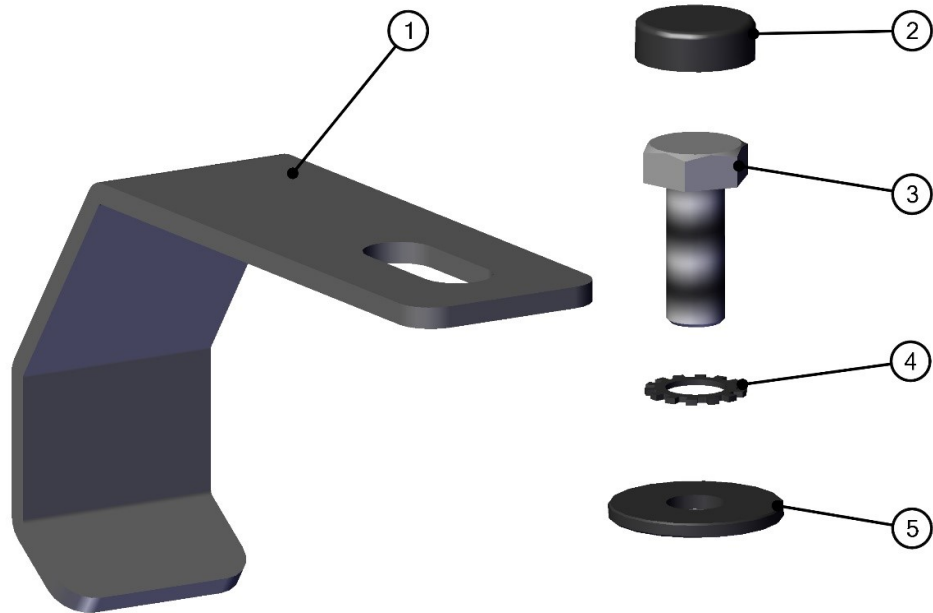

SIDE UPPER HOLDER ASSEMBLY

ID	Catalogue no.	Description	Qty
1	71S01K02-40-016	SIDE HOLDER BENDED	1
2	005983	PLASTIC NUT COVER OK 13 LOW	1
3	001437	SCREW M8x20	1
4	001489	SERRATED LOCK WASHER 8	1
5	003322	WASHER 8 LARGE	1