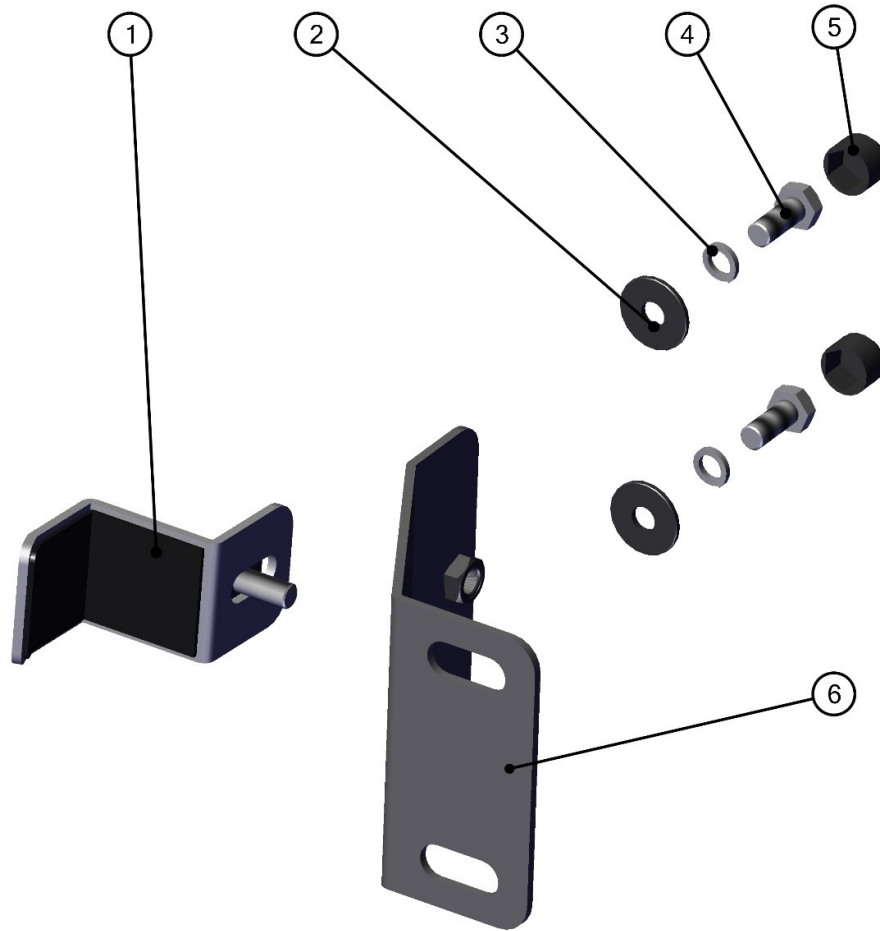

SIDE BOTTOM HOLDER ASSEMBLY

22

ID	Catalogue no.	Description	Qty
1	57S01U03-40M012	HOLDER ASSEMBLY	1
2	003322	WASHER 8 LARGE	2
3	001492	WASHER 8 SPRING	2
4	001437	SCREW M8x20	2
5	001309	PLASTIC NUT COVER OK 13	2
6	71S01K02-40W002	HOLDER WELDED	1