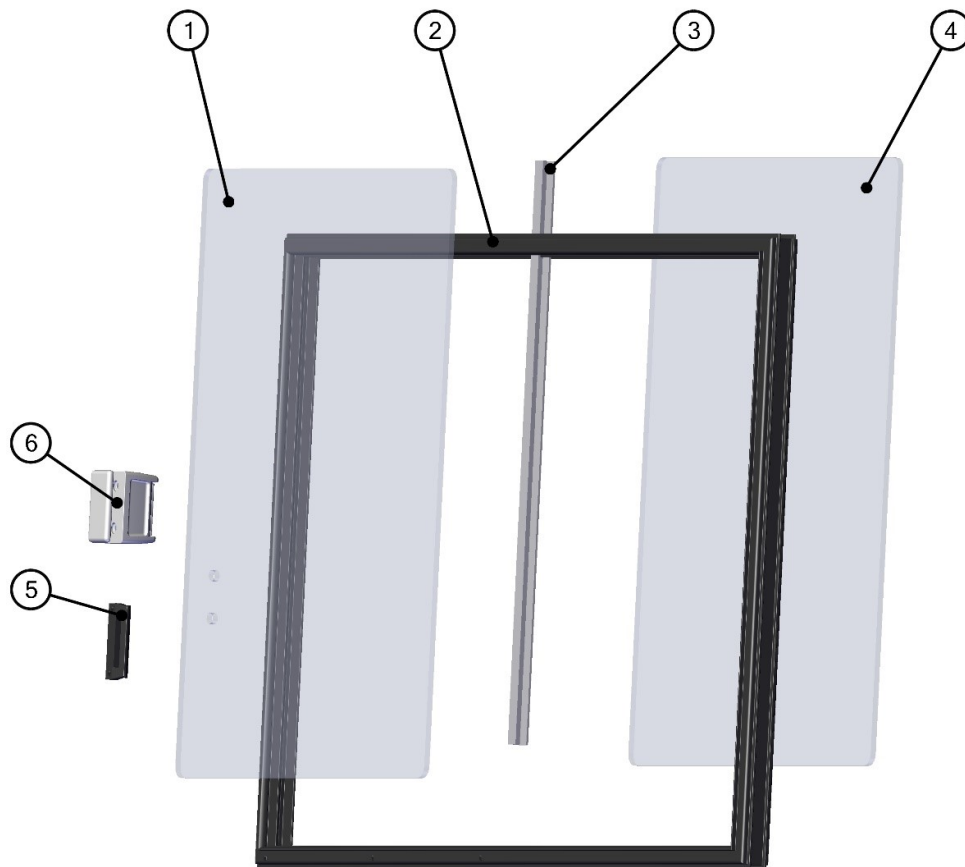

LEFT SIDE WINDOW ASSEMBLY

20

ID	Catalogue no.	Description	Qty
1	71S01K02-40-014	SIDE GLASS MOVABLE	1
2	71S01K02-40-012	LEFT WINDOW FRAME	1
3	001083^71S01K02-40M002	AL PROFILE U 12x12	1
4	71S01K02-40-013	SIDE GLASS SOLID	1
5	001762	GLASS STOP	1
6	00-40M017	GLASS LOCK	1