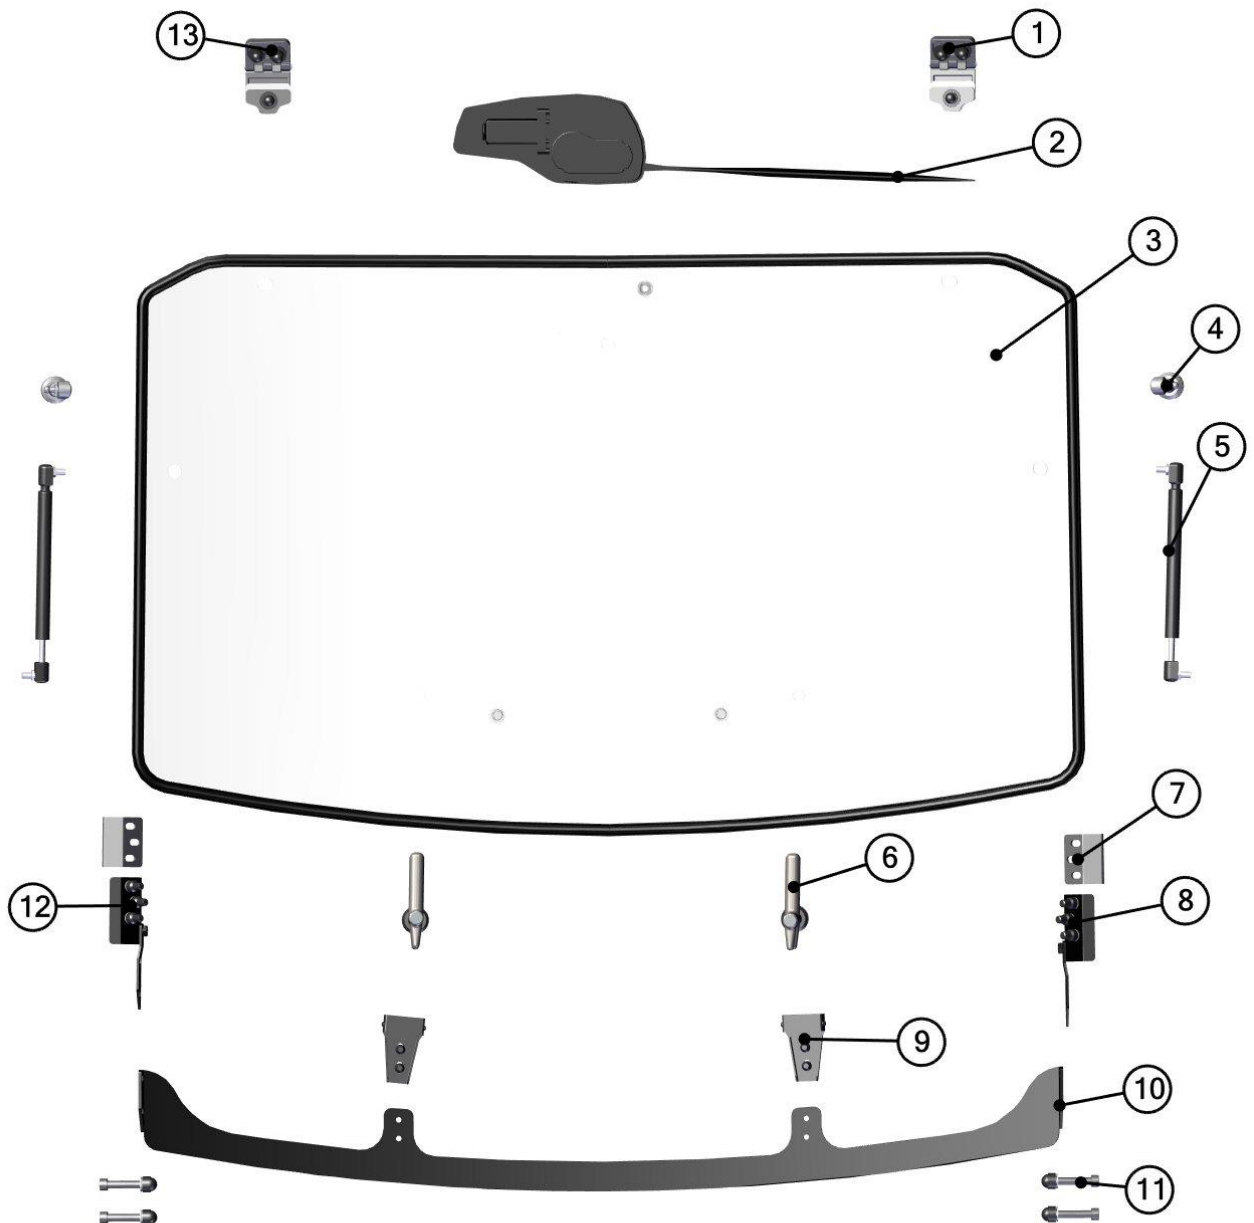

HardCabs

A DFK AMERICA COMPANY

SPARE - PARTS CATALOG

POLARIS **RANGER 900 XP**

CAB PREVIEW

2

3

ID	Catalogue no.	Description	Qty
1	32S05U01S30	ROOF	1
2	32S05U01S20	REAR PANEL	1
3	32S05U01S40	LEFT DOOR	1
4	32S05U01S10	FRONT PANEL	1
5	32S05U01S50	RIGHT DOOR	1

FRONT PANEL

5

ID	Catalogue no.	Description	Qty
1	32S05U01-10M007	RIGHT FRONT HINGE ASSEMBLY	1
2	32S05U01-10M004	WIPER ASSEMBLY	1
3	32S05U01-10M001	FRONT GLASS WITH SEALING	1
4	001693	GAS SPRING HOLDER	2
5	000868	GAS SPRING	2
6	00-10M023	FRONG GLASS LOCK	2
7	32S05U01-10-003	FRFONT LEDGE HOLDER	2
8	32S05U01-10W007	RIGHT FRONT LEDGE HOLDER WELDED	1
9	32S05U01-10M011	FRONT GLASS STOP ASSEMBLY	2
10	32S05U01-10-013	FRONT BOTTOM LEDGE	1
11	32S05U01-10M010	FIXING ASSEMBLY	4
12	32S05U01-10W003	LEFT FRONT LEDGE HOLDER WELDED	1
13	32S05U01-10M006	LEFT FRONT HINGE ASSEMBLY	1

FRONT LEDGE FIXING ASSEMBLY
32S5U01-10M010

Id	Catalogue no.	Description	Qty
1	002363	PLASTIC NUT COVER OK 13	1
2	002533	SELF-LOCKING NUT M10	1
3	001485	WASHER 10	1
4	002741	SCREW M10x60	1

REAR PANEL

Id	Catalogue no.	Description	Qty
1	32S05U01-20W001	REAR BOTTOM LEDGE	1
2	32S05U01-20M001	REAR GLASS WITH SEALING	1
3	32S05U01-20M003	REAR FIXING ASSEMBLY	3

REAR FIXING ASSEMBLY
32S5U01-10M008

9

Id	Catalogue no.	Description	Qty
1	32S05U01-20-008	REAR PANEL HOLDER	1
2	001694	SCREW M8x45	1
3	001429	PLASTIC WASHER	1
4	001428	RUBBER WASHER	1
5	002740	FAST LOCK HANDLE	1