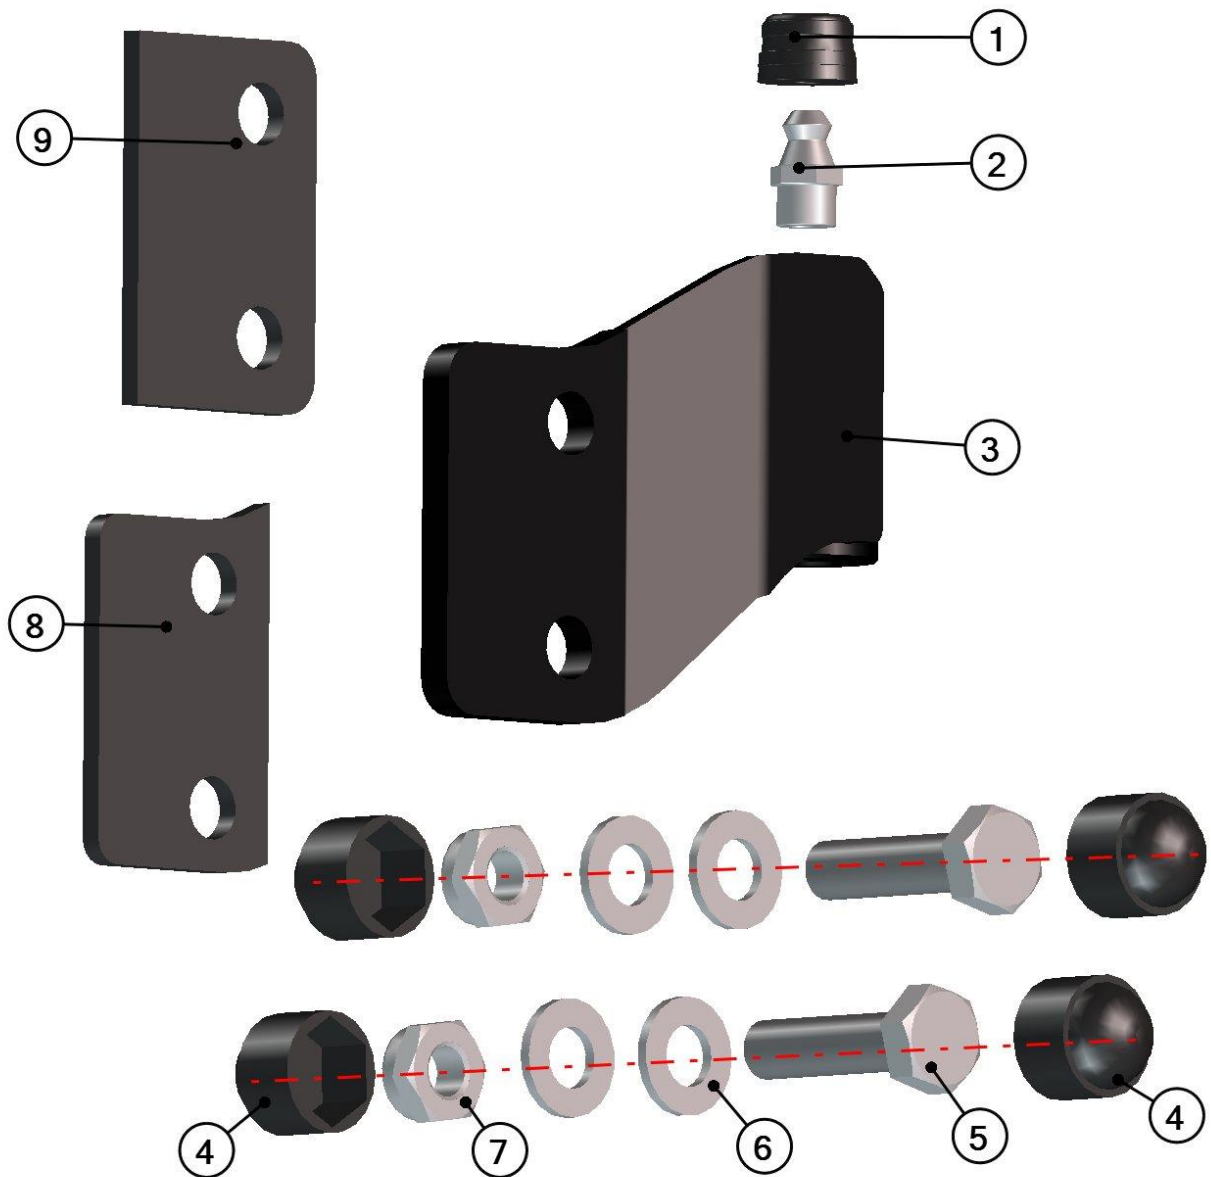

For the right window frame just use **32S05U01-50-006**.

LEFT GAS SPRING ASSEMBLY
32S05U01-40PKM001

Id	Catalogue no.	Description	Qty
1	001387	WASHER 8	6
2	001459	TEX SCREW 6,3x25	3
3	001348	PLASTIC NUT COVER OK 10	3
4	32S05U01-40PK-002	DOOR GAS SPRING HOLDER	1
5	001348	PLASTIC NUT COVER OK 10	3
6	001398	SCREW M6x20	3
7	001488	SERATTED-LOCK WASHER 6	3
8	001426	WASHER 6	3
9	001397	RIVET NUT M6x15	3
10	000865	GAS SPRING	1
11	32S05U01-40PK-001	FRAME GAS SPRING HOLDER	1
12	001309	PLASTIC NUT COVER OK 13	2
13	001388	SELF LOCKING NUT M8	2
14	003322	WASHER 8 LARGE	2

For the right frame gas spring holder just use **32S05U01-50PK-001**.

LEFT DOOR HINGE ASSEMBLY
32S5U01-40M004

Id	Catalogue no.	Description	Qty
1	001431	PLASTIC COVER	1
2	001430	LUBRICATOR	1
3	32S05U01-40W003	LEFT DOOR HINGE	1
4	001309	PLASTIC NUT COVER M8	4
5	001411	SCREW M8x30	2
6	001387	WASHER 8	4
7	001388	SELF-LOCKING NUT M8	2
8	32S05U01-40-028	SEAL "SEMPERIT"	1
9	00-105U-014	RUBBER FRAME WASHER	1