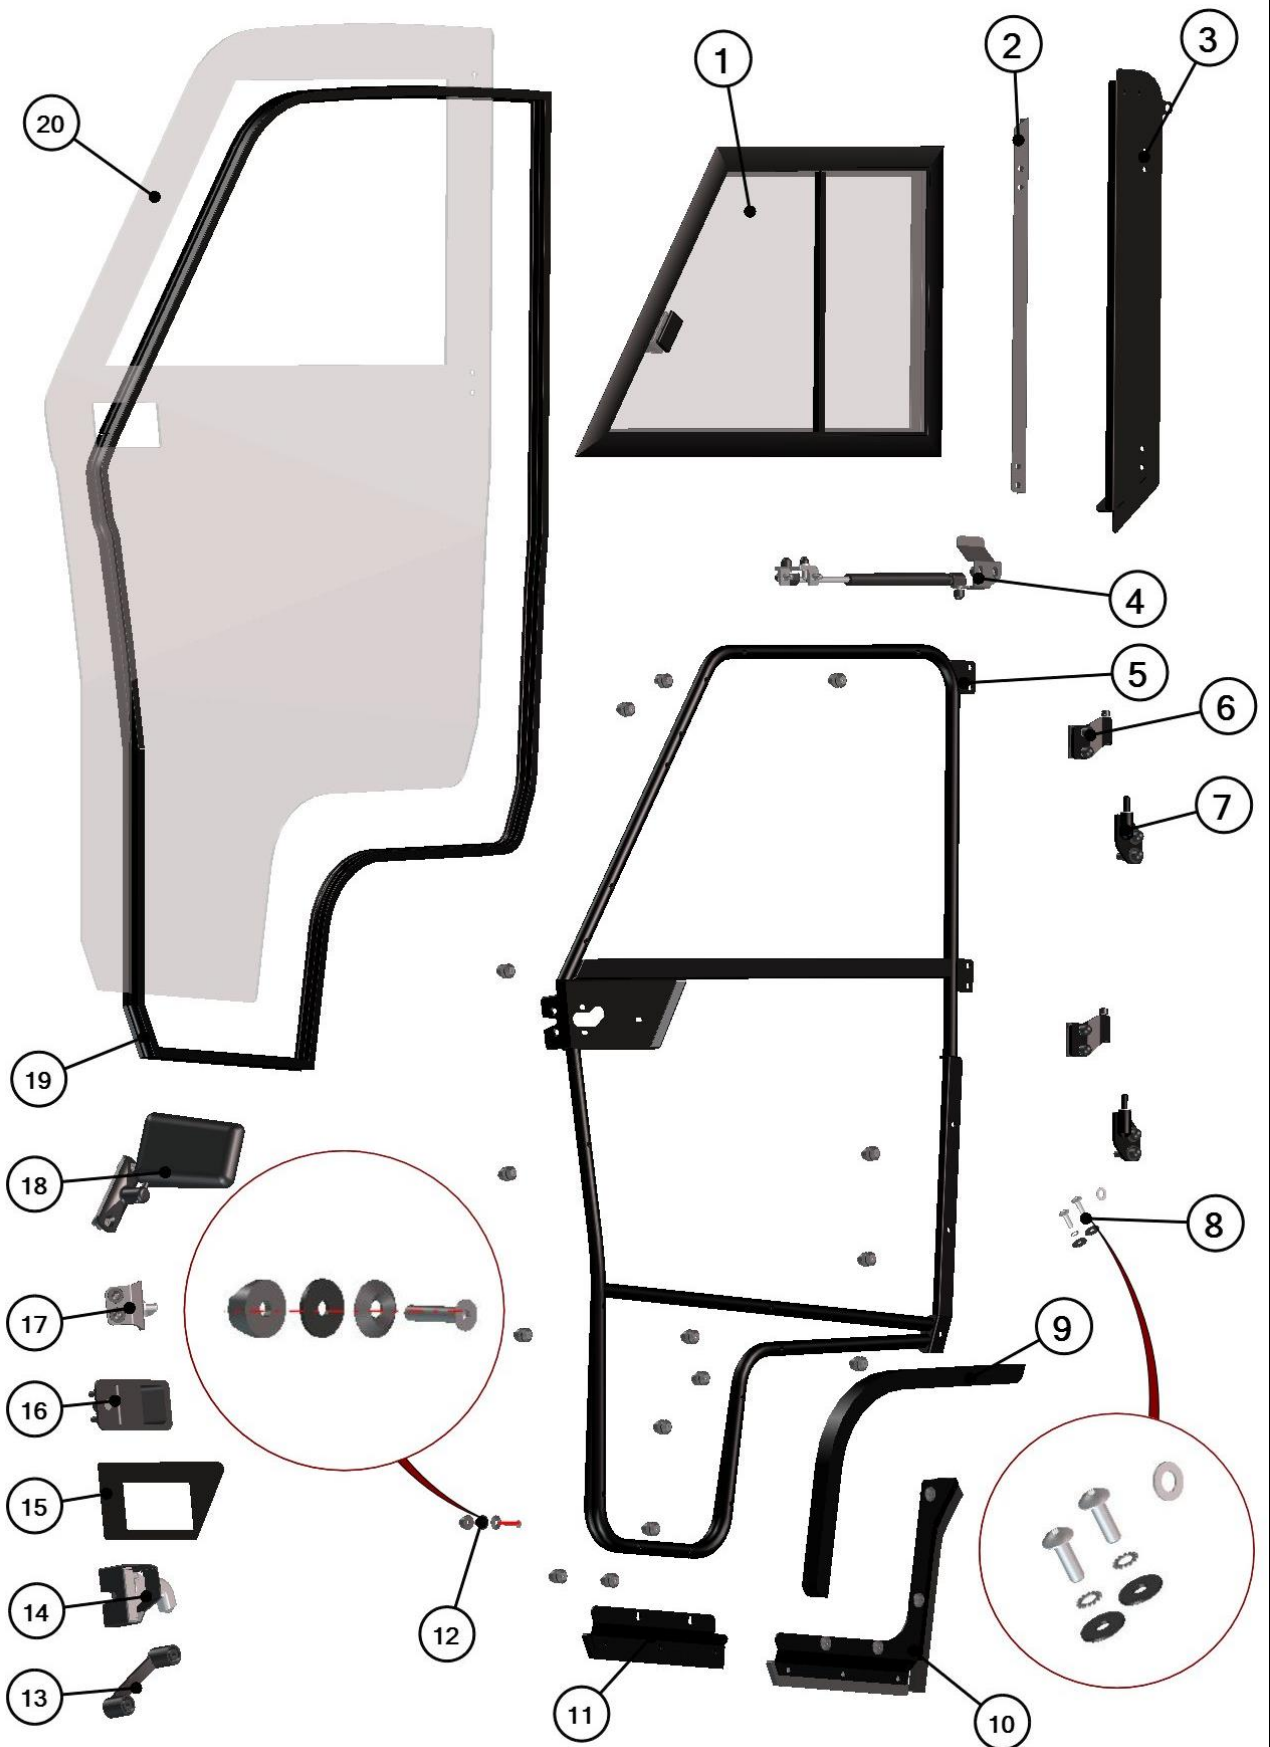

15

LEFT DOOR TABLE

Id	Catalogue no.	Description	Qty
1	32S05U01-40M001	LEFT WINDOW ASSEMBLY	1
2	32S05U01-40-003	LEFT DOOR BASE LEDGE	1
3	32S05U01-40W001	LEFT DOOR BASE WELDED	1
4	32S05U01-40PKM001	LEFT GAS SPRING ASSEMBLY	1
5	32S05U01-40W002	LEFT DOOR FRAME WELDED	1
6	32S05U01-40M004	LEFT DOOR HINGE	2
7	32S05U01-40M007	LEFT FRAME HINGE	2
8	32S05U01-40M005	DOOR BASE FIXING ASSEMBLY	1
9	32S05U01-40-027	LEFT DOOR SEALING	1
10	32S05U01-40PKM002	LEFT DOOR SEALING ASSEMBLY	1
11	32S05U01-40M006	LEFT DOOR BOTTOM SEALING	1
12	00-00M019	POLYCARBONATE FIXING ASSEMBLY	16
13	001703	DOOR HANDLE	1
14	00-40M019	LEFT INNER DOOR LOCK	1
15	32S05U01-40-016	LOCK WASHER	1
16	000841	OUTER DOOR LOCK	1
17	32S05U01-40M003	LEFT DOOR STOP ASSEMBLY	1
18	00-109U-M001	LEFT DOOR MIRROR	1
19	002454^32S05U01S40	RUBBER PROFILE "SARAZIN SIDE"	1
20	32S05U01-40-005	LEFT DOOR POLYCARBONATE	1

RIGHT DOOR TABLE

Id	Catalogue no.	Description	Qty
1	32S05U01-50M001	RIGHT WINDOW ASSEMBLY	1
2	32S05U01-50-003	RIGHT DOOR BASE LEDGE	1
3	32S05U01-50W001	RIGHT DOOR BASE WELDED	1
4	32S05U01-50PKM001	RIGHT GAS SPRING ASSEMBLY	1
5	32S05U01-50W002	RIGHT DOOR FRAME WELDED	1
6	32S05U01-50M004	RIGHT DOOR HINGE	2
7	32S05U01-50M007	RIGHT FRAME HINGE	2
8	32S05U01-40M005	DOOR BASE FIXING ASSEMBLY	1
9	32S05U01-50-027	RIGHT DOOR SEALING	1
10	32S05U01-50PKM002	RIGHT DOOR SEALING ASSEMBLY	1
11	32S05U01-50M006	RIGHT DOOR BOTTOM SEALING	1
12	00-00M019	POLYCARBONATE FIXING ASSEMBLY	16
13	001703	DOOR HANDLE	1
14	00-50M019	RIGHT INNER DOOR LOCK	1
15	32S05U01-40-016	LOCK WASHER	1
16	000841	OUTER DOOR LOCK	1
17	32S05U01-50M003	RIGHT DOOR STOP ASSEMBLY	1
18	00-109U-M002	RIGHT DOOR MIRROR	1
19	002454^32S05U01S40	RUBBER PROFILE "SARAZIN SIDE"	1
20	32S05U01-50-005	RIGHT DOOR POLYCARBONATE	1