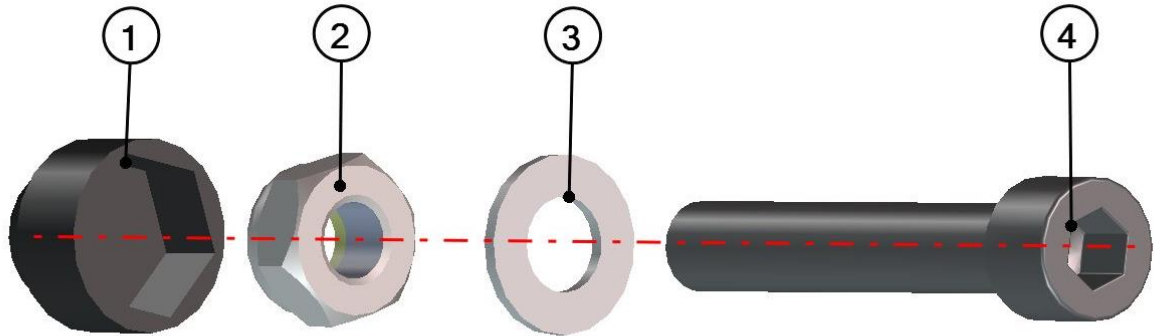

FRONT LEDGE FIXING ASSEMBLY
32S5U01-10M010

Id	Catalogue no.	Description	Qty
1	002363	PLASTIC NUT COVER OK 13	1
2	002533	SELF-LOCKING NUT M10	1
3	001485	WASHER 10	1
4	002741	SCREW M10x60	1