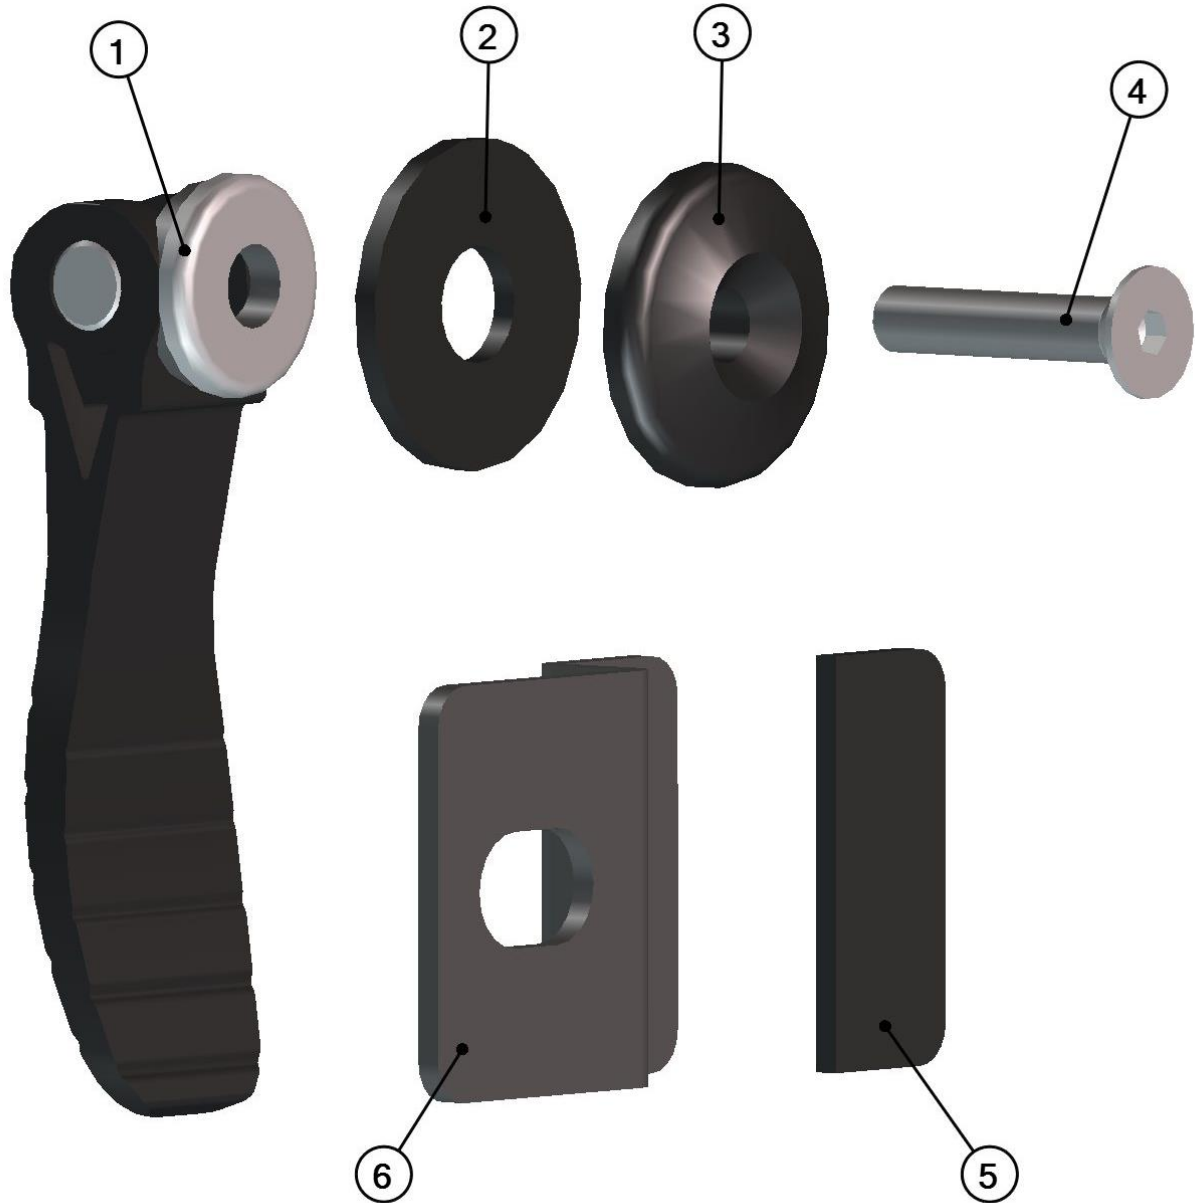

REAR FIXING ASSEMBLY
32S5U01-10M008

9

Id	Catalogue no.	Description	Qty
1	32S05U01-20-008	REAR PANEL HOLDER	1
2	001694	SCREW M8x45	1
3	001429	PLASTIC WASHER	1
4	001428	RUBBER WASHER	1
5	002740	FAST LOCK HANDLE	1

ROOF

10

Id	Catalogue no.	Description	Qty
1	32S05U01-30M001	ROOF FIXING ASSEMBLY 1	4
2	32S05U01-30M004	ROOF FIXING ASSEMBLY 2	1
3	32S06U01-30M008	REAR ROOF LEDGE	1
4	32S05U01-30-001	ROOF PANEL	1

ROOF FIXING ASSEMBLY 1
32S5U01-30M001

12

Id	Catalogue no.	Description	Qty
1	32S05U01-30-003	ROOF SIDE HOLDER	1
2	002607	SCREW M8x40	1
3	001429	PLASTIC WASHER	1
4	001428	RUBBER WASHER	1
5	002740	FAST LOCK HANDLE	1

ROOF FIXING ASSEMBLY 1
32S5U01-30M004