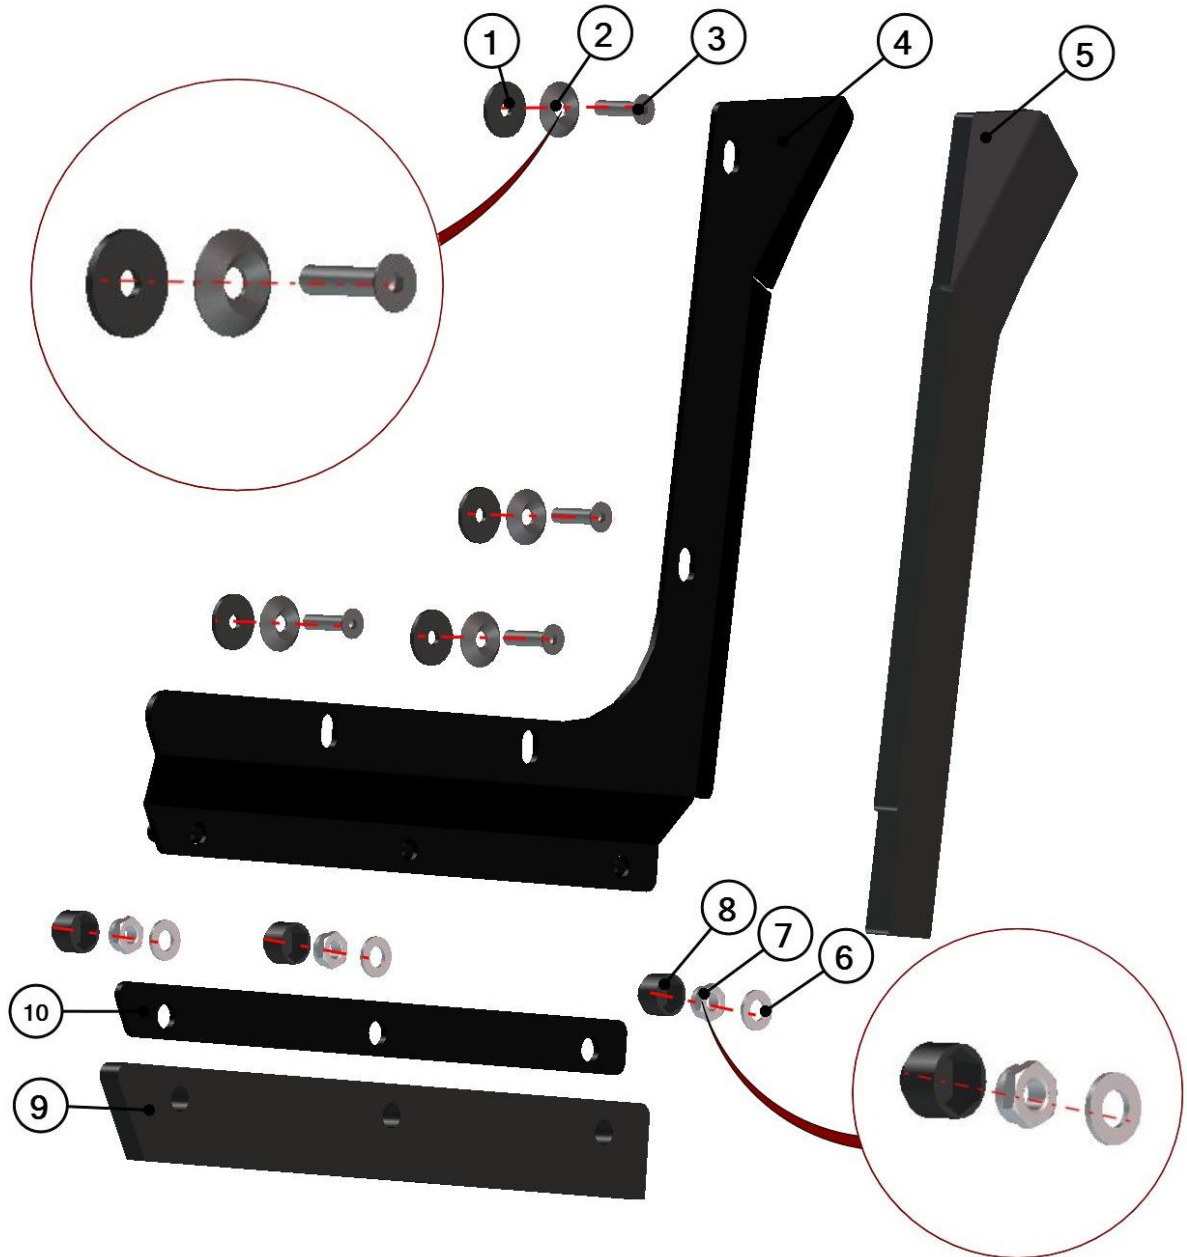

LEFT DOOR SEALING ASSEMBLY
32S5U01-40PKM002

22

Id	Catalogue no.	Description	Qty
1	001735	RUBBER WASHER	4
2	001715	PLASTIC WASHER	4
3	002120	SCREW M6x25	4
4	32S05U01-40PKW001	LEFT DOOR SEALING LEDGE WELDED	1
5	32S05U01-40PK-004	LEFT DOOR SEALING EPDM	1
6	001387	WASHER 8	3
7	001388	SELF-LOCKING NUT M8	3
8	001309	PLASTIC NUT COVER OK13	3
9	32S05U01-40-023	DOOR SEALING EPDM	1
10	32S05U01-40-024	DOOR SEALING LATH	1

For the right door sealing ledge just use **32S05U01-50PKW001**.