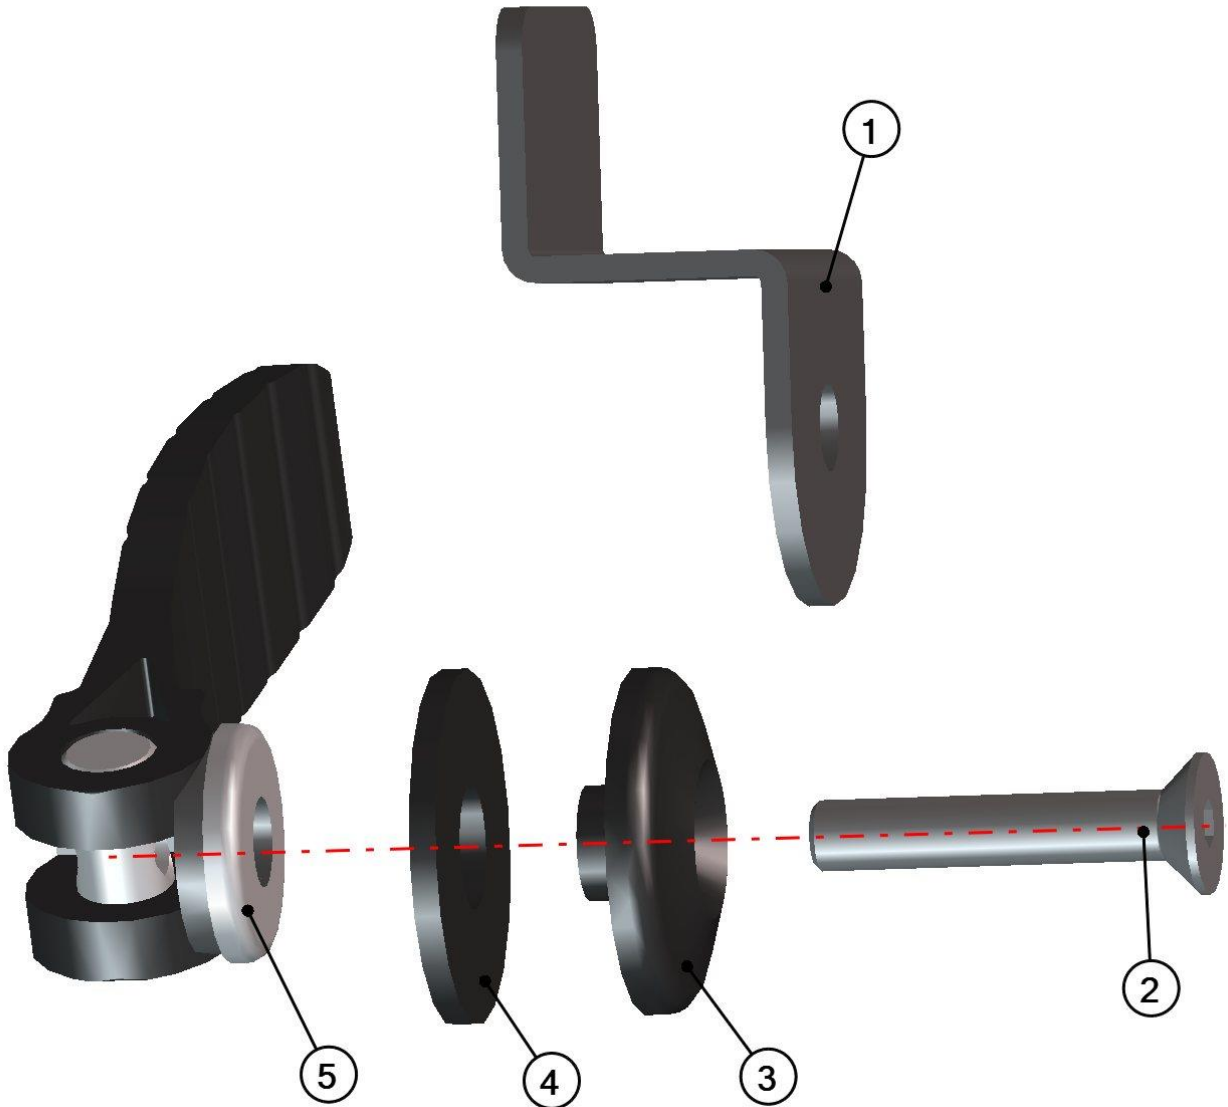

FRONT LEDGE FIXING ASSEMBLY
32S5U01-10M010

Id	Catalogue no.	Description	Qty
1	002363	PLASTIC NUT COVER OK 13	1
2	002533	SELF-LOCKING NUT M10	1
3	001485	WASHER 10	1
4	002741	SCREW M10x60	1

REAR PANEL

Id	Catalogue no.	Description	Qty
1	32S05U01-20W001	REAR BOTTOM LEDGE	1
2	32S05U01-20M001	REAR GLASS WITH SEALING	1
3	32S05U01-20M003	REAR FIXING ASSEMBLY	3

REAR FIXING ASSEMBLY
32S5U01-10M008

9

Id	Catalogue no.	Description	Qty
1	32S05U01-20-008	REAR PANEL HOLDER	1
2	001694	SCREW M8x45	1
3	001429	PLASTIC WASHER	1
4	001428	RUBBER WASHER	1
5	002740	FAST LOCK HANDLE	1