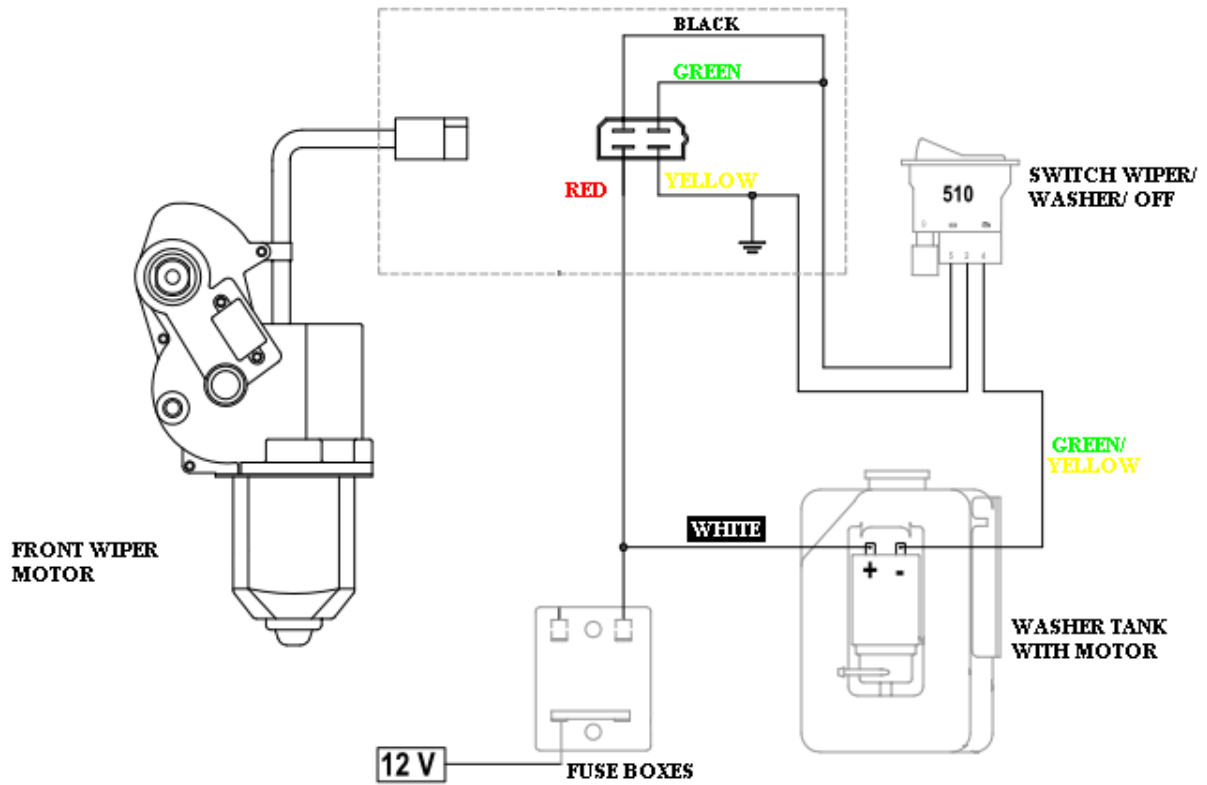

LEFT DOOR STOP ASSEMBLY
32S5U01-40M004

Id	Catalogue no.	Description	Qty
1	002745	SCREW M8x20	2
2	001489	SERATTED-LOCK WASHER 8	2
3	001407	WASHER 8 LARGE	2
4	32S05U01-40-019	LEFT DOOR STOP HOLDER	1
5	000854	DOOR STOP PIN	1
6	000855	DOOR STOP HOOK	1
7	000857	DOOR STOP WASHER	1
8	000856	DOOR STOP NUT	1

For the right door stop holder just use **32S05U01-50-019**.

ELECTROINSTALLATION

Overall wiring diagram (wiper/washer)

Overall wiring diagram (heater)

Position	Catalogue no.	Description	Qty
1	000968	SWITCH WIPER /WASHER /OFF	1
2	000885	WASHER TANK	1
3	001576	WASHER MOTOR	1
4	001652	FUSE BOX 2x1	1
5	002764	WIPER MOTOR 12V	1
6	32S05U01-01M001	WIPER HARNESS	1
7	32S05U01-02-001	HEATER HOLDER	1
8	002491	AIR VENT VALVE	1
9	002386	ELECTROMAGNETIC VALVE	1
10	001367	TIGHTENING STRAP 12-22MM	2
11	002642	TIGHTENING STRAP 14-27MM	10
12	002643	TIGHTENING STRAP 21-38MM	2
13	001368	TIGHTENING STRAP 40-60MM	4
14	002863	AIR VENT SMALLER	2
15	002379	AIR VENT BIGGER	2
16	002795	AIR HOSE	1
17	002705	AL SELFGLUED TAPE	1
18	003536	HEATER TUBE "Y" SMALL	1
19	002502	HEATER TUBE "Y" LARGE	1
20	002391	EL.VENT SWITCH	1
21	002702	HEATER SWITCH	1
22	32S05U01-02M001	HEATER HARNESS	1
23	000896	HEATER HOSE	1
24	002624	HEATER	1
25	32S05U01-03M001	WASHER HARNESS	1