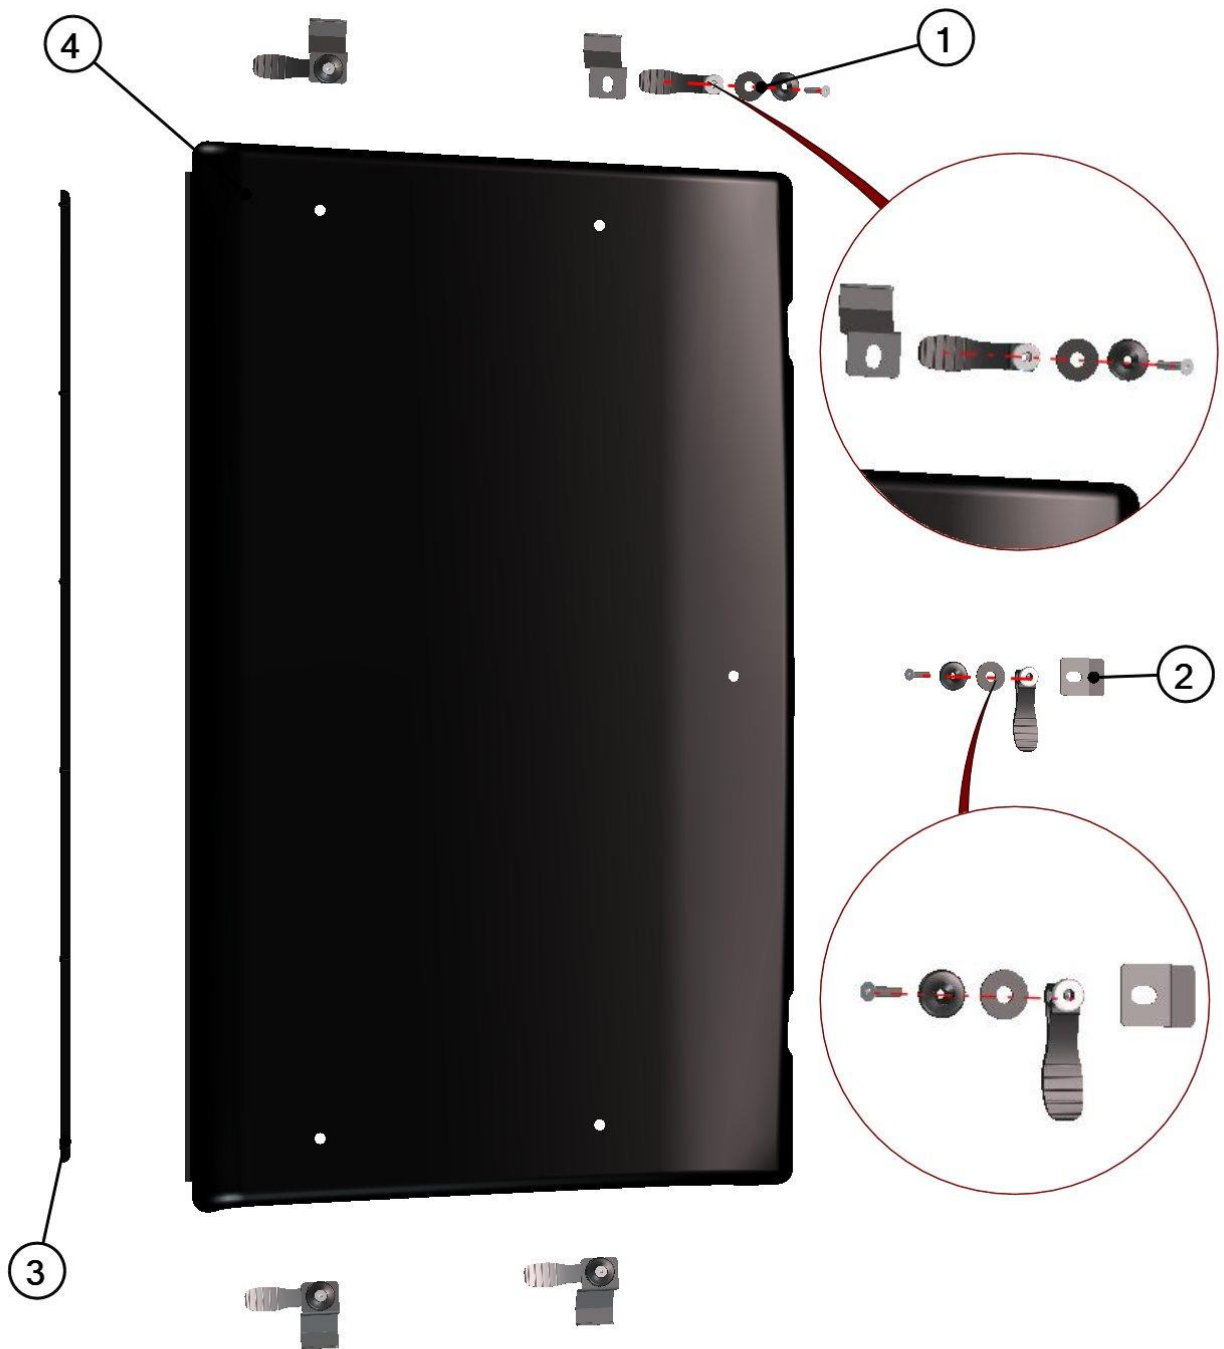

FRONT LEDGE FIXING ASSEMBLY
32S5U01-10M010

Id	Catalogue no.	Description	Qty
1	002363	PLASTIC NUT COVER OK 13	1
2	002533	SELF-LOCKING NUT M10	1
3	001485	WASHER 10	1
4	002741	SCREW M10x60	1

REAR PANEL

Id	Catalogue no.	Description	Qty
1	32S05U01-20W001	REAR BOTTOM LEDGE	1
2	32S05U01-20M001	REAR GLASS WITH SEALING	1
3	32S05U01-20M003	REAR FIXING ASSEMBLY	3

REAR FIXING ASSEMBLY
32S5U01-10M008

9

Id	Catalogue no.	Description	Qty
1	32S05U01-20-008	REAR PANEL HOLDER	1
2	001694	SCREW M8x45	1
3	001429	PLASTIC WASHER	1
4	001428	RUBBER WASHER	1
5	002740	FAST LOCK HANDLE	1

ROOF

10

Id	Catalogue no.	Description	Qty
1	32S05U01-30M001	ROOF FIXING ASSEMBLY 1	4
2	32S05U01-30M004	ROOF FIXING ASSEMBLY 2	1
3	32S06U01-30M008	REAR ROOF LEDGE	1
4	32S05U01-30-001	ROOF PANEL	1

ROOF FIXING ASSEMBLY 1
32S5U01-30M001