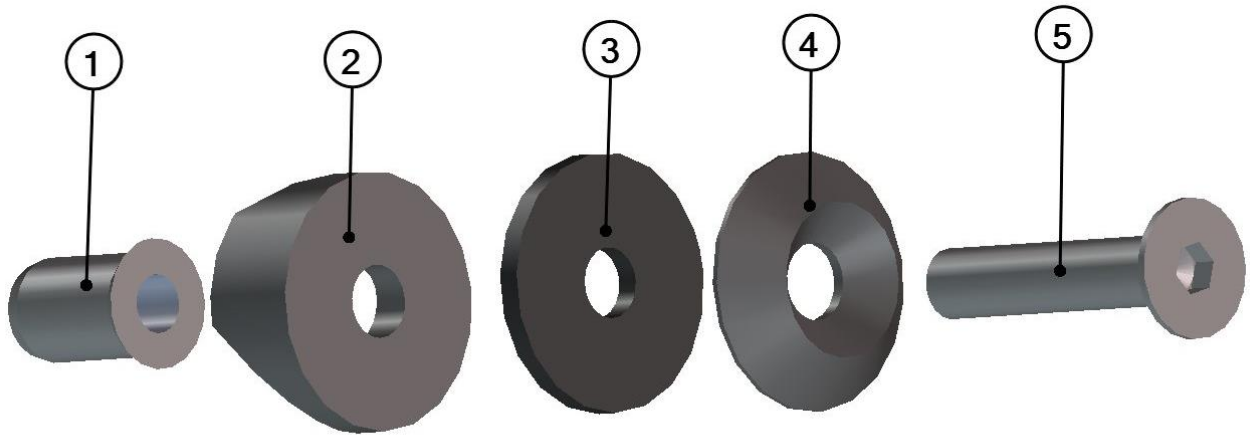

POLYCARBONATE FIXING ASSEMBLY
00-00M019

Id	Catalogue no.	Description	Qty
1	001397	RIVET NUT M6x15	1
2	001736	SADDLE WASHER	1
3	001735	RUBBER WASHER	1
4	001715	PLASTIC WASHER	1
5	001701	SCREW M6x30	1