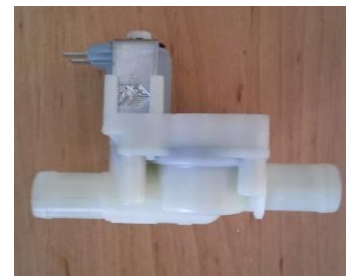

Position : 9

Catalogue no.: 002386