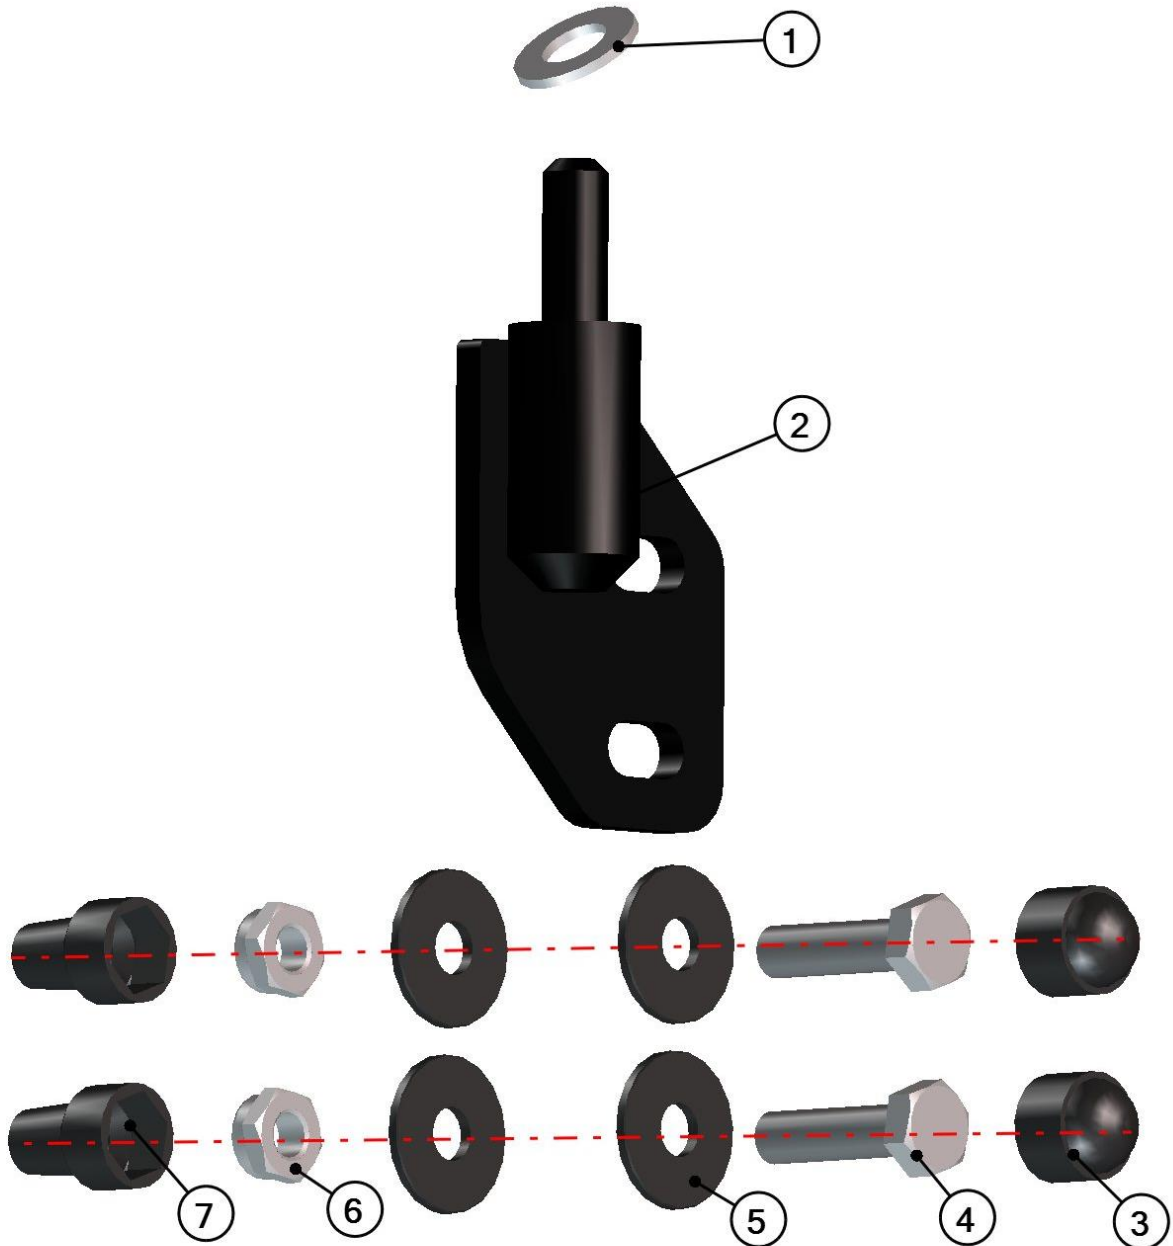

For the right window frame just use **32S05U01-50-006**.

LEFT GAS SPRING ASSEMBLY
32S05U01-40PKM001

Id	Catalogue no.	Description	Qty
1	001387	WASHER 8	6
2	001459	TEX SCREW 6,3x25	3
3	001348	PLASTIC NUT COVER OK 10	3
4	32S05U01-40PK-002	DOOR GAS SPRING HOLDER	1
5	001348	PLASTIC NUT COVER OK 10	3
6	001398	SCREW M6x20	3
7	001488	SERATTED-LOCK WASHER 6	3
8	001426	WASHER 6	3
9	001397	RIVET NUT M6x15	3
10	000865	GAS SPRING	1
11	32S05U01-40PK-001	FRAME GAS SPRING HOLDER	1
12	001309	PLASTIC NUT COVER OK 13	2
13	001388	SELF LOCKING NUT M8	2
14	003322	WASHER 8 LARGE	2

For the right frame gas spring holder just use **32S05U01-50PK-001**.

LEFT DOOR HINGE ASSEMBLY
32S5U01-40M004

Id	Catalogue no.	Description	Qty
1	001431	PLASTIC COVER	1
2	001430	LUBRICATOR	1
3	32S05U01-40W003	LEFT DOOR HINGE	1
4	001309	PLASTIC NUT COVER M8	4
5	001411	SCREW M8x30	2
6	001387	WASHER 8	4
7	001388	SELF-LOCKING NUT M8	2
8	32S05U01-40-028	SEAL "SEMPERIT"	1
9	00-105U-014	RUBBER FRAME WASHER	1

For the right door hinge just use **32S05U01-50W003**.

LEFT FRAME HINGE ASSEMBLY
32S5U01-40M007

20

Id	Catalogue no.	Description	Qty
1	001485	WASHER 10	1
2	32S05U01-40W005	LEFT FRAME HINGE WELDED	1
3	001309	PLASTIC NUT COVER M8	2
4	001411	SCRW M8x30	2
5	003322	WASHER 8 LARGE	4
6	001388	SELF-LOCKING NUT M8	2
7	001308	PLASTIC NUT COVER OK 13 LONG	2