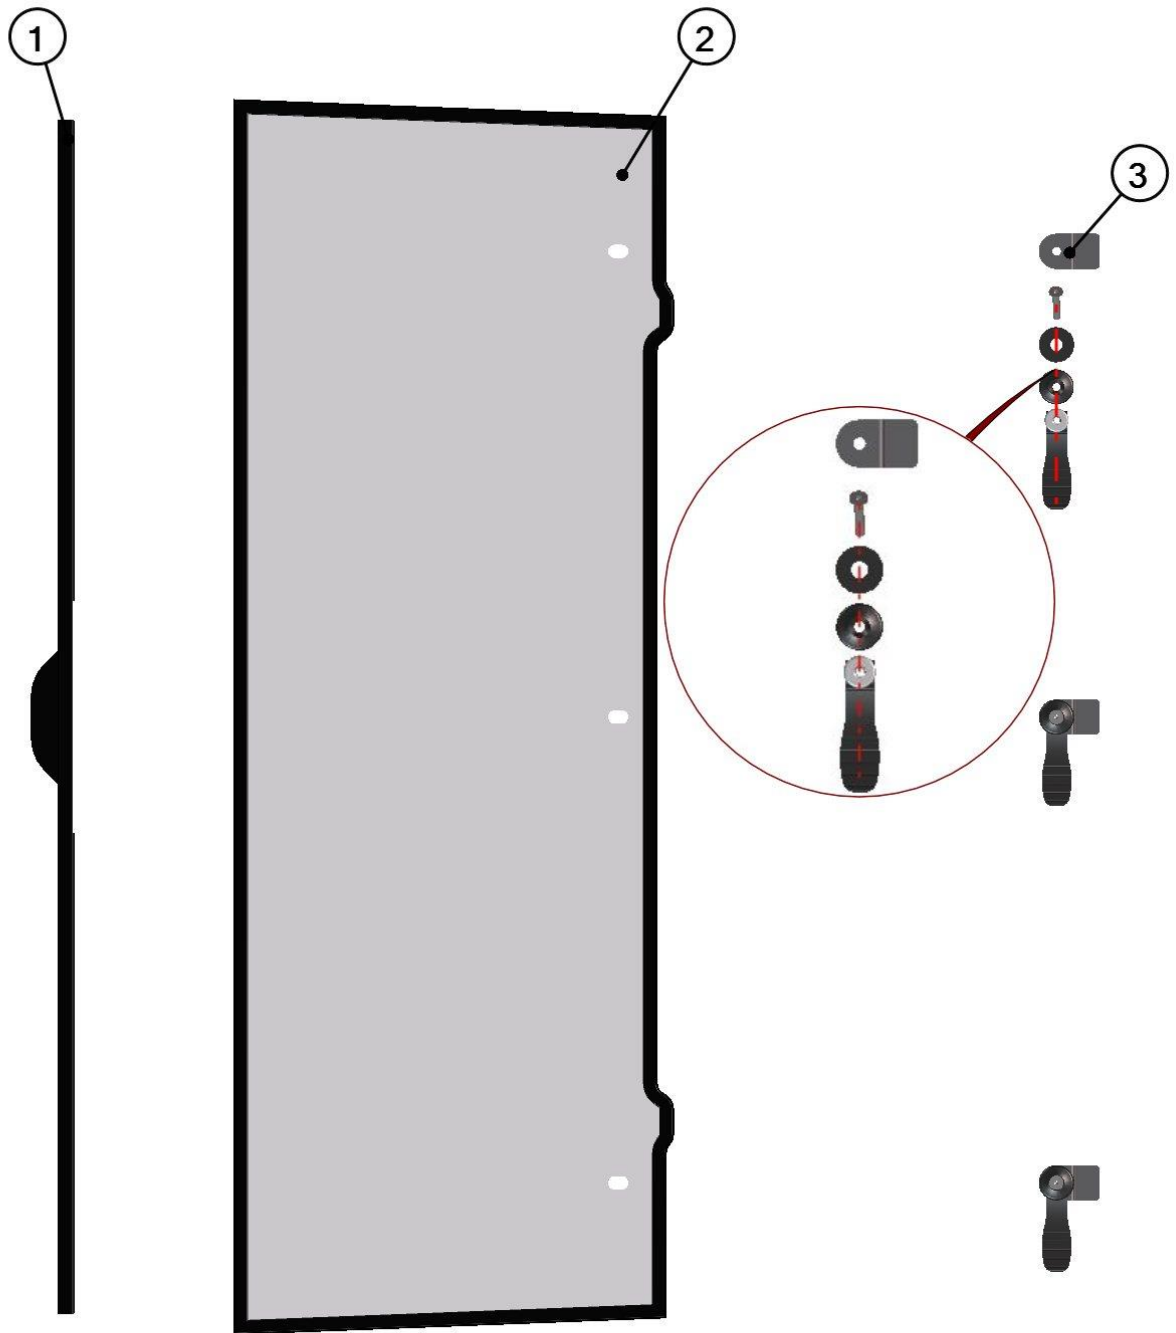

Id	Catalogue no.	Description	Qty
1	32S05U01-20W001	REAR BOTTOM LEDGE	1
2	32S05U01-20M001	REAR GLASS WITH SEALING	1
3	32S05U01-20M003	REAR FIXING ASSEMBLY	3