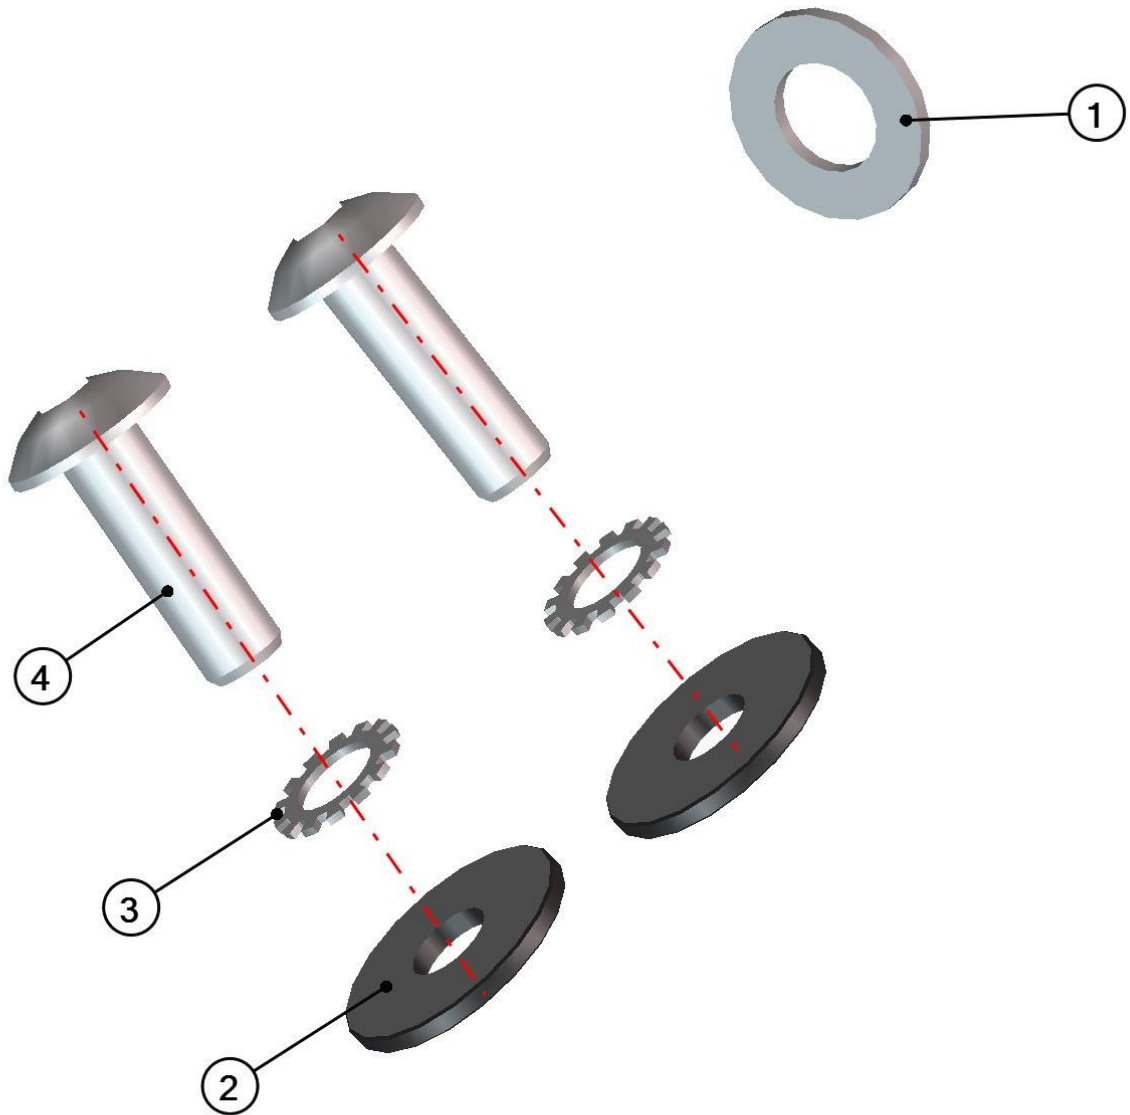

DOOR BASE FIXING ASSEMBLY
32S5U01-40M005

Id	Catalogue no.	Description	Qty
1	001485	WASHER 10	1
2	001407	WASHER 8 LARGE	2
3	001489	SERATTED-LOCK WASHER 8	2
4	002746	SCREW M8x25	2