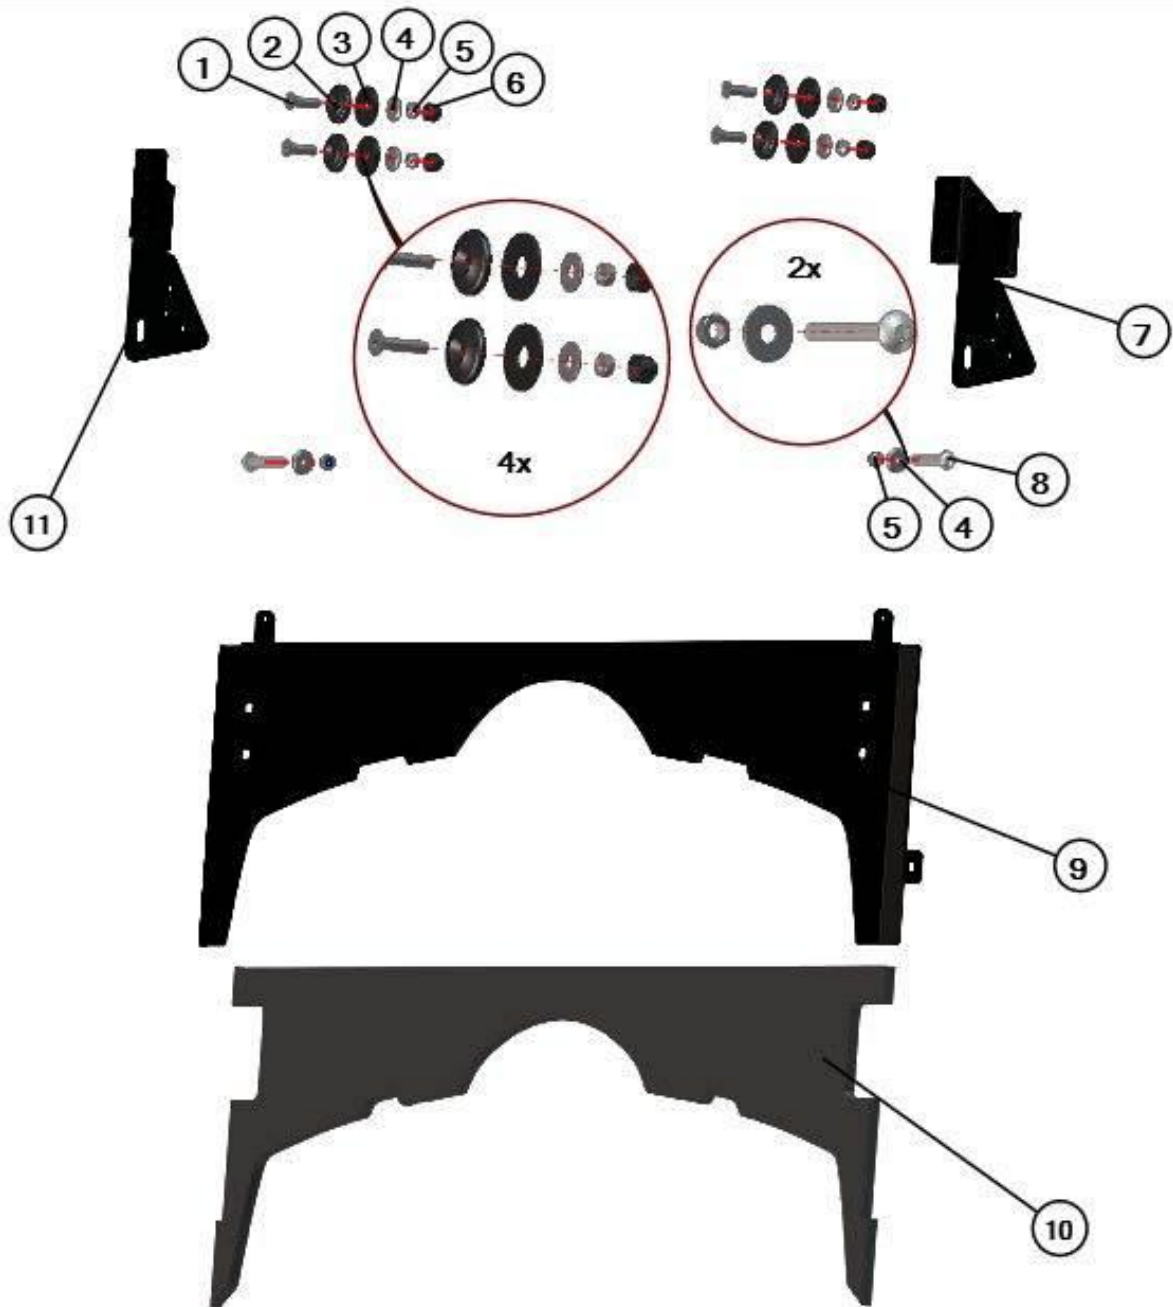

FRONT PANEL

Position	Catalogue no.	Description	Qty
1	*****	FRONT UPPER ASSEMBLY	1
2	*****	FRONT BOTTOM ASSEMBLY	1

FRONT UPPER ASSEMBLY

6

Position	Catalogue no.	Description	Qty
1	58S01U01-10W002	FRONT UPPER LEDGE	1
2	001589^58S01U01S10	RUBBER PROFILE "APOLLO"	2
3	58S01U01-10-006	FRONT UPPER HOLDER	2
4	001407	WASHER 8 LARGE	2
5	001388	SELF-LOCKING NUT	10
6	001308	PLASTIC NUT COVER OK 13 LONG	6
7	000863	HINGE BASE	2
8	000862	WINDOW HINGE	2
9	001693	GAS SPRING HOLDER	2
10	000865	GAS SPRING	2
11	002389	WINDOW LOCK	2
12	00-112U-003	LEFT WINDOW LOCK HOLDER	1
13	002342	SCREW M5x16	2
14	001348	PLASTIC NUT COVER OK 10	4
15	001398	SCREW M6x20	2
16	001426	WASHER 6	4
17	001392	SELF-LOCKING NUT M6	2
18	002496	HANDLE	1
19	001309	PLASTIC NUT COVER OK13	4
20	001387	WASHER 8	8
21	001428	RUBBER WASHER 8	4
22	001429	PLASTIC WASHER 8	2
23	001694	SCREW M8x45	2
24	00-112U-002	LEFT WINDOW LOCK HOLDER	1
25	58S01U01-10-004	FRONT GLASS	1
26	001012^58S01U01-10M002	RUBBER PROFILE "PIRELA GLASS"	1
27	001386	SCREW M8x45	4
28	002554	WIPER LATCH	1
29	002535	WIPER ARM	1
30	001001^00-10M005	RUBBER PROFILE"LEMOVKA"	1
31	001722	WIPER MOTOR COVER	1
32	002764	WIPER MOTOR 12V	1
33	00-025E02	WIPER MOTOR LEDGE	1
34	002013	BUSHING	1
35	001001^58S01U01S10	RUBBER PROFILE "PIRELA GLASS"	1

FRONT BOTTOM ASSEMBLY

10

Position	Catalogue no.	Description	Qty
1	001760	SCREW M8x35	4
2	001429	PLASTIC WASHER 8	4
3	001428	RUBBER WASHER 8	4
4	001407	WASHER 8 LARGE	6
5	001388	SELF-LOCKING NUT M8	6
6	001309	PLASTIC NUT COVER OK13	4
7	58S01U01-10-008	LEFT FRONT HOLDER	1
8	003531	SCREW M8x70	2
9	58S01U01-10W001	FRONT BOTTOM LEDGE	1
10	58S01U01-10-001	FRONT BOTTOM EPDM	1
11	58S01U01-10-011	RIGHT FRONT HOLDER	1