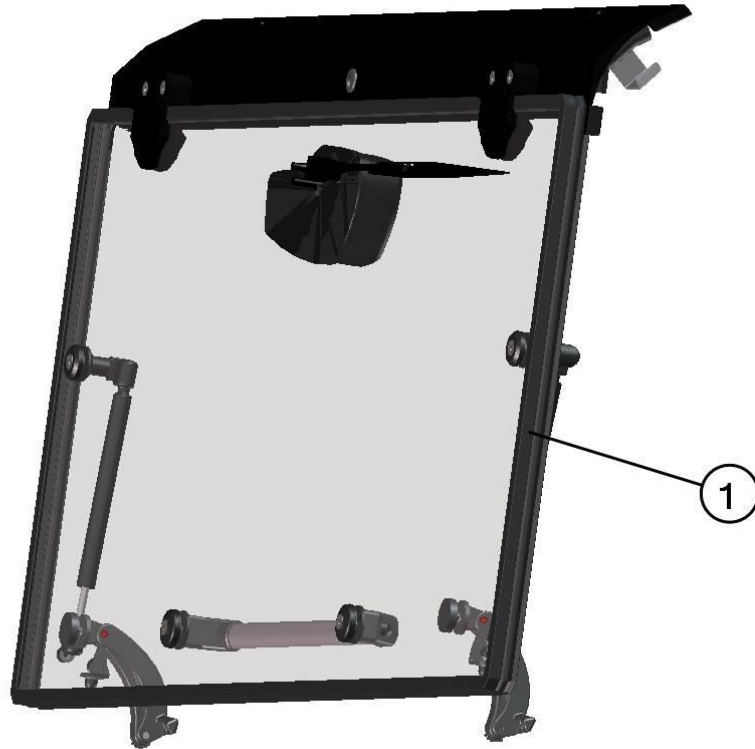

HardCabs

A DFK AMERICA COMPANY

SPARE - PARTS CATALOG

KYMCO

500I, 700I SE

CAB PREVIEW

2

Position	Catalogue no.	Description	Qty
1	58S01U01S30	ROOF	1
2	58S01U01S21	REAR PANEL	1
3	58S01U01S40	LEFT DOOR	1
4	58S01U01S10	FRONT PANEL	1
5	58S01U01S50	RIGHT DOOR	1

FRONT PANEL

Position	Catalogue no.	Description	Qty
1	*****	FRONT UPPER ASSEMBLY	1
2	*****	FRONT BOTTOM ASSEMBLY	1

FRONT UPPER ASSEMBLY

6

Position	Catalogue no.	Description	Qty
1	58S01U01-10W002	FRONT UPPER LEDGE	1
2	001589^58S01U01S10	RUBBER PROFILE "APOLLO"	2
3	58S01U01-10-006	FRONT UPPER HOLDER	2
4	001407	WASHER 8 LARGE	2
5	001388	SELF-LOCKING NUT	10
6	001308	PLASTIC NUT COVER OK 13 LONG	6
7	000863	HINGE BASE	2
8	000862	WINDOW HINGE	2
9	001693	GAS SPRING HOLDER	2
10	000865	GAS SPRING	2
11	002389	WINDOW LOCK	2
12	00-112U-003	LEFT WINDOW LOCK HOLDER	1
13	002342	SCREW M5x16	2
14	001348	PLASTIC NUT COVER OK 10	4
15	001398	SCREW M6x20	2
16	001426	WASHER 6	4
17	001392	SELF-LOCKING NUT M6	2
18	002496	HANDLE	1
19	001309	PLASTIC NUT COVER OK13	4
20	001387	WASHER 8	8
21	001428	RUBBER WASHER 8	4
22	001429	PLASTIC WASHER 8	2
23	001694	SCREW M8x45	2
24	00-112U-002	LEFT WINDOW LOCK HOLDER	1
25	58S01U01-10-004	FRONT GLASS	1
26	001012^58S01U01-10M002	RUBBER PROFILE "PIRELA GLASS"	1
27	001386	SCREW M8x45	4
28	002554	WIPER LATCH	1
29	002535	WIPER ARM	1
30	001001^00-10M005	RUBBER PROFILE"LEMOVKA"	1
31	001722	WIPER MOTOR COVER	1
32	002764	WIPER MOTOR 12V	1
33	00-025E02	WIPER MOTOR LEDGE	1
34	002013	BUSHING	1
35	001001^58S01U01S10	RUBBER PROFILE "PIRELA GLASS"	1

FRONT BOTTOM ASSEMBLY

10

Position	Catalogue no.	Description	Qty
1	001760	SCREW M8x35	4
2	001429	PLASTIC WASHER 8	4
3	001428	RUBBER WASHER 8	4
4	001407	WASHER 8 LARGE	6
5	001388	SELF-LOCKING NUT M8	6
6	001309	PLASTIC NUT COVER OK13	4
7	58S01U01-10-008	LEFT FRONT HOLDER	1
8	003531	SCREW M8x70	2
9	58S01U01-10W001	FRONT BOTTOM LEDGE	1
10	58S01U01-10-001	FRONT BOTTOM EPDM	1
11	58S01U01-10-011	RIGHT FRONT HOLDER	1