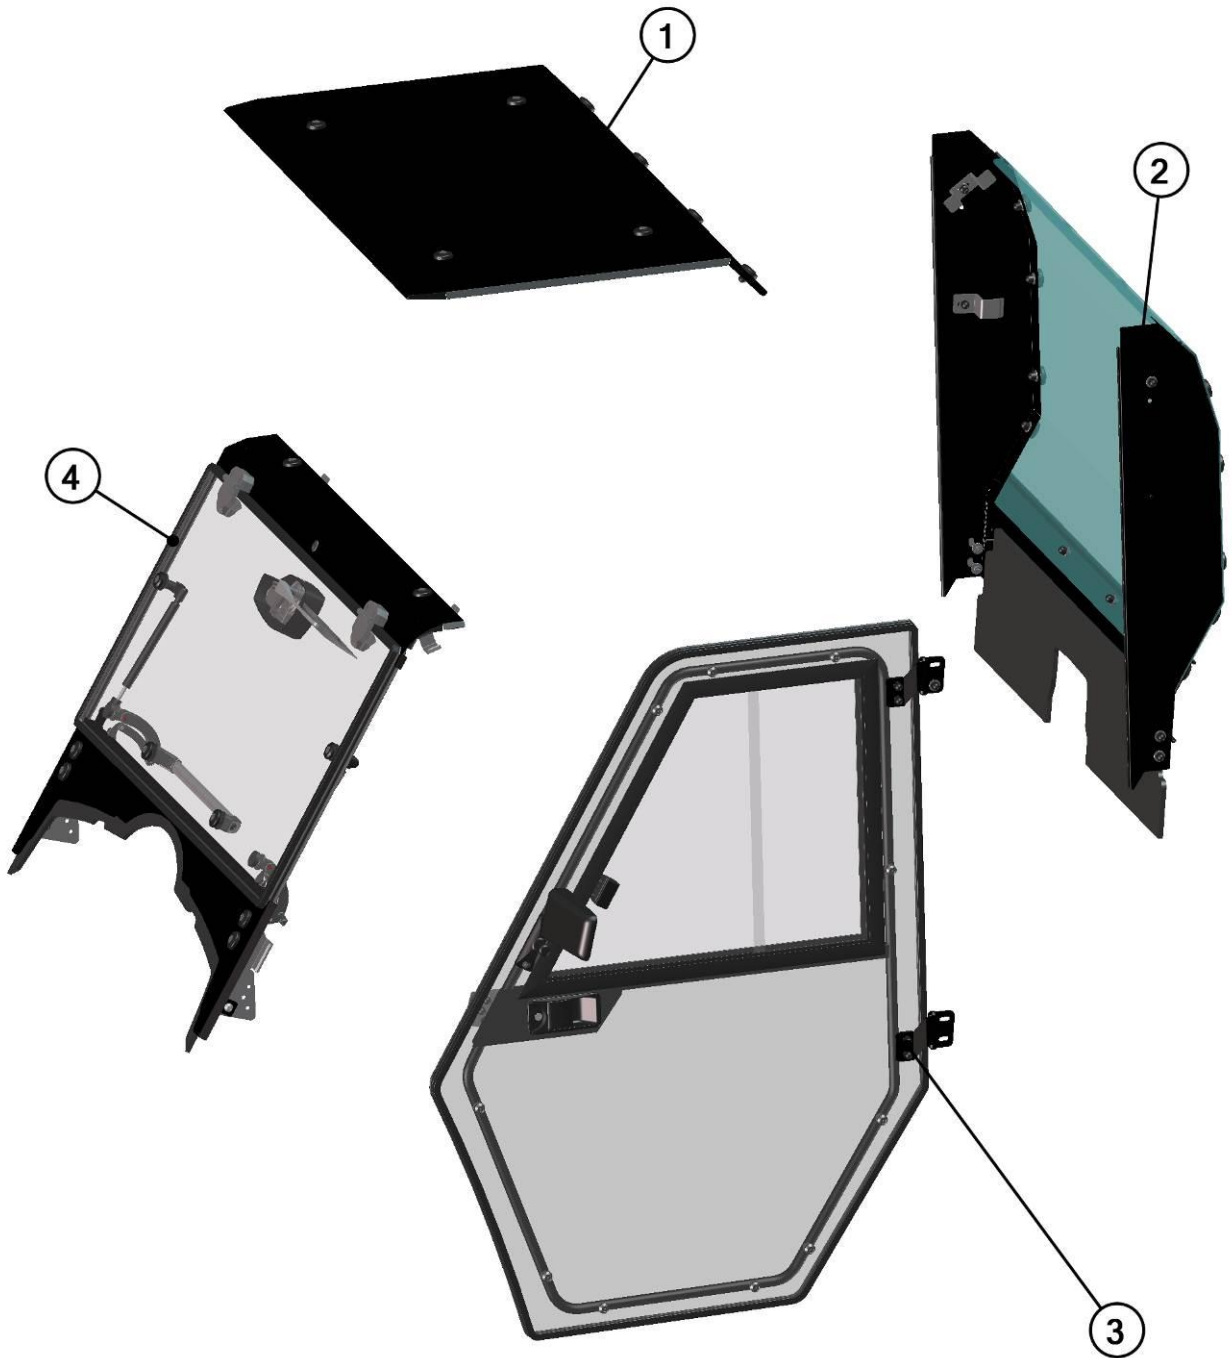

HardCabs

A DFK AMERICA COMPANY

SPARE - PARTS CATALOG

KYMCO

500I, 700I SE

CAB PREVIEW

2

Position	Catalogue no.	Description	Qty
1	58S01U01S30	ROOF	1
2	58S01U01S21	REAR PANEL	1
3	58S01U01S40	LEFT DOOR	1
4	58S01U01S10	FRONT PANEL	1
5	58S01U01S50	RIGHT DOOR	1

FRONT PANEL

Position	Catalogue no.	Description	Qty
1	*****	FRONT UPPER ASSEMBLY	1
2	*****	FRONT BOTTOM ASSEMBLY	1

FRONT UPPER ASSEMBLY

6

Position	Catalogue no.	Description	Qty
1	58S01U01-10W002	FRONT UPPER LEDGE	1
2	001589^58S01U01S10	RUBBER PROFILE "APOLLO"	2
3	58S01U01-10-006	FRONT UPPER HOLDER	2
4	001407	WASHER 8 LARGE	2
5	001388	SELF-LOCKING NUT	10
6	001308	PLASTIC NUT COVER OK 13 LONG	6
7	000863	HINGE BASE	2
8	000862	WINDOW HINGE	2
9	001693	GAS SPRING HOLDER	2
10	000865	GAS SPRING	2
11	002389	WINDOW LOCK	2
12	00-112U-003	LEFT WINDOW LOCK HOLDER	1
13	002342	SCREW M5x16	2
14	001348	PLASTIC NUT COVER OK 10	4
15	001398	SCREW M6x20	2
16	001426	WASHER 6	4
17	001392	SELF-LOCKING NUT M6	2
18	002496	HANDLE	1
19	001309	PLASTIC NUT COVER OK13	4
20	001387	WASHER 8	8
21	001428	RUBBER WASHER 8	4
22	001429	PLASTIC WASHER 8	2
23	001694	SCREW M8x45	2
24	00-112U-002	LEFT WINDOW LOCK HOLDER	1
25	58S01U01-10-004	FRONT GLASS	1
26	001012^58S01U01-10M002	RUBBER PROFILE "PIRELA GLASS"	1
27	001386	SCREW M8x45	4
28	002554	WIPER LATCH	1
29	002535	WIPER ARM	1
30	001001^00-10M005	RUBBER PROFILE"LEMOVKA"	1
31	001722	WIPER MOTOR COVER	1
32	002764	WIPER MOTOR 12V	1
33	00-025E02	WIPER MOTOR LEDGE	1
34	002013	BUSHING	1
35	001001^58S01U01S10	RUBBER PROFILE "PIRELA GLASS"	1