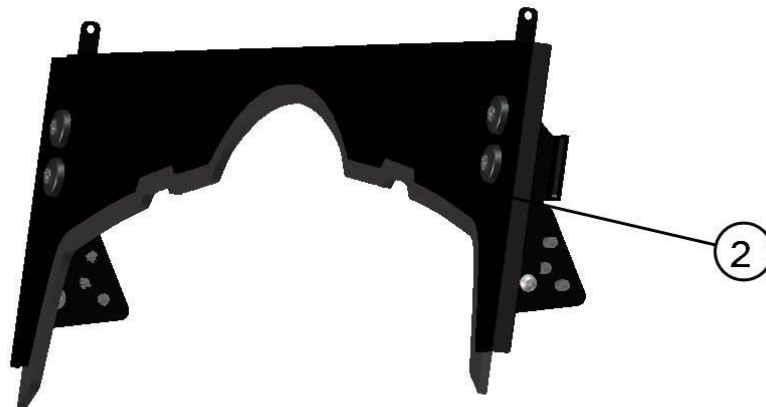

HardCabs

A DFK AMERICA COMPANY

SPARE - PARTS CATALOG

KYMCO

500I, 700I SE

CAB PREVIEW

2

Position	Catalogue no.	Description	Qty
1	58S01U01S30	ROOF	1
2	58S01U01S21	REAR PANEL	1
3	58S01U01S40	LEFT DOOR	1
4	58S01U01S10	FRONT PANEL	1
5	58S01U01S50	RIGHT DOOR	1

FRONT PANEL

Position	Catalogue no.	Description	Qty
1	*****	FRONT UPPER ASSEMBLY	1
2	*****	FRONT BOTTOM ASSEMBLY	1

FRONT UPPER ASSEMBLY

6

Position	Catalogue no.	Description	Qty
1	58S01U01-10W002	FRONT UPPER LEDGE	1
2	001589^58S01U01S10	RUBBER PROFILE "APOLLO"	2
3	58S01U01-10-006	FRONT UPPER HOLDER	2
4	001407	WASHER 8 LARGE	2
5	001388	SELF-LOCKING NUT	10
6	001308	PLASTIC NUT COVER OK 13 LONG	6
7	000863	HINGE BASE	2
8	000862	WINDOW HINGE	2
9	001693	GAS SPRING HOLDER	2
10	000865	GAS SPRING	2
11	002389	WINDOW LOCK	2
12	00-112U-003	LEFT WINDOW LOCK HOLDER	1
13	002342	SCREW M5x16	2
14	001348	PLASTIC NUT COVER OK 10	4
15	001398	SCREW M6x20	2
16	001426	WASHER 6	4
17	001392	SELF-LOCKING NUT M6	2
18	002496	HANDLE	1
19	001309	PLASTIC NUT COVER OK13	4
20	001387	WASHER 8	8
21	001428	RUBBER WASHER 8	4
22	001429	PLASTIC WASHER 8	2
23	001694	SCREW M8x45	2
24	00-112U-002	LEFT WINDOW LOCK HOLDER	1
25	58S01U01-10-004	FRONT GLASS	1
26	001012^58S01U01-10M002	RUBBER PROFILE "PIRELA GLASS"	1
27	001386	SCREW M8x45	4
28	002554	WIPER LATCH	1
29	002535	WIPER ARM	1
30	001001^00-10M005	RUBBER PROFILE"LEMOVKA"	1
31	001722	WIPER MOTOR COVER	1
32	002764	WIPER MOTOR 12V	1
33	00-025E02	WIPER MOTOR LEDGE	1
34	002013	BUSHING	1
35	001001^58S01U01S10	RUBBER PROFILE "PIRELA GLASS"	1