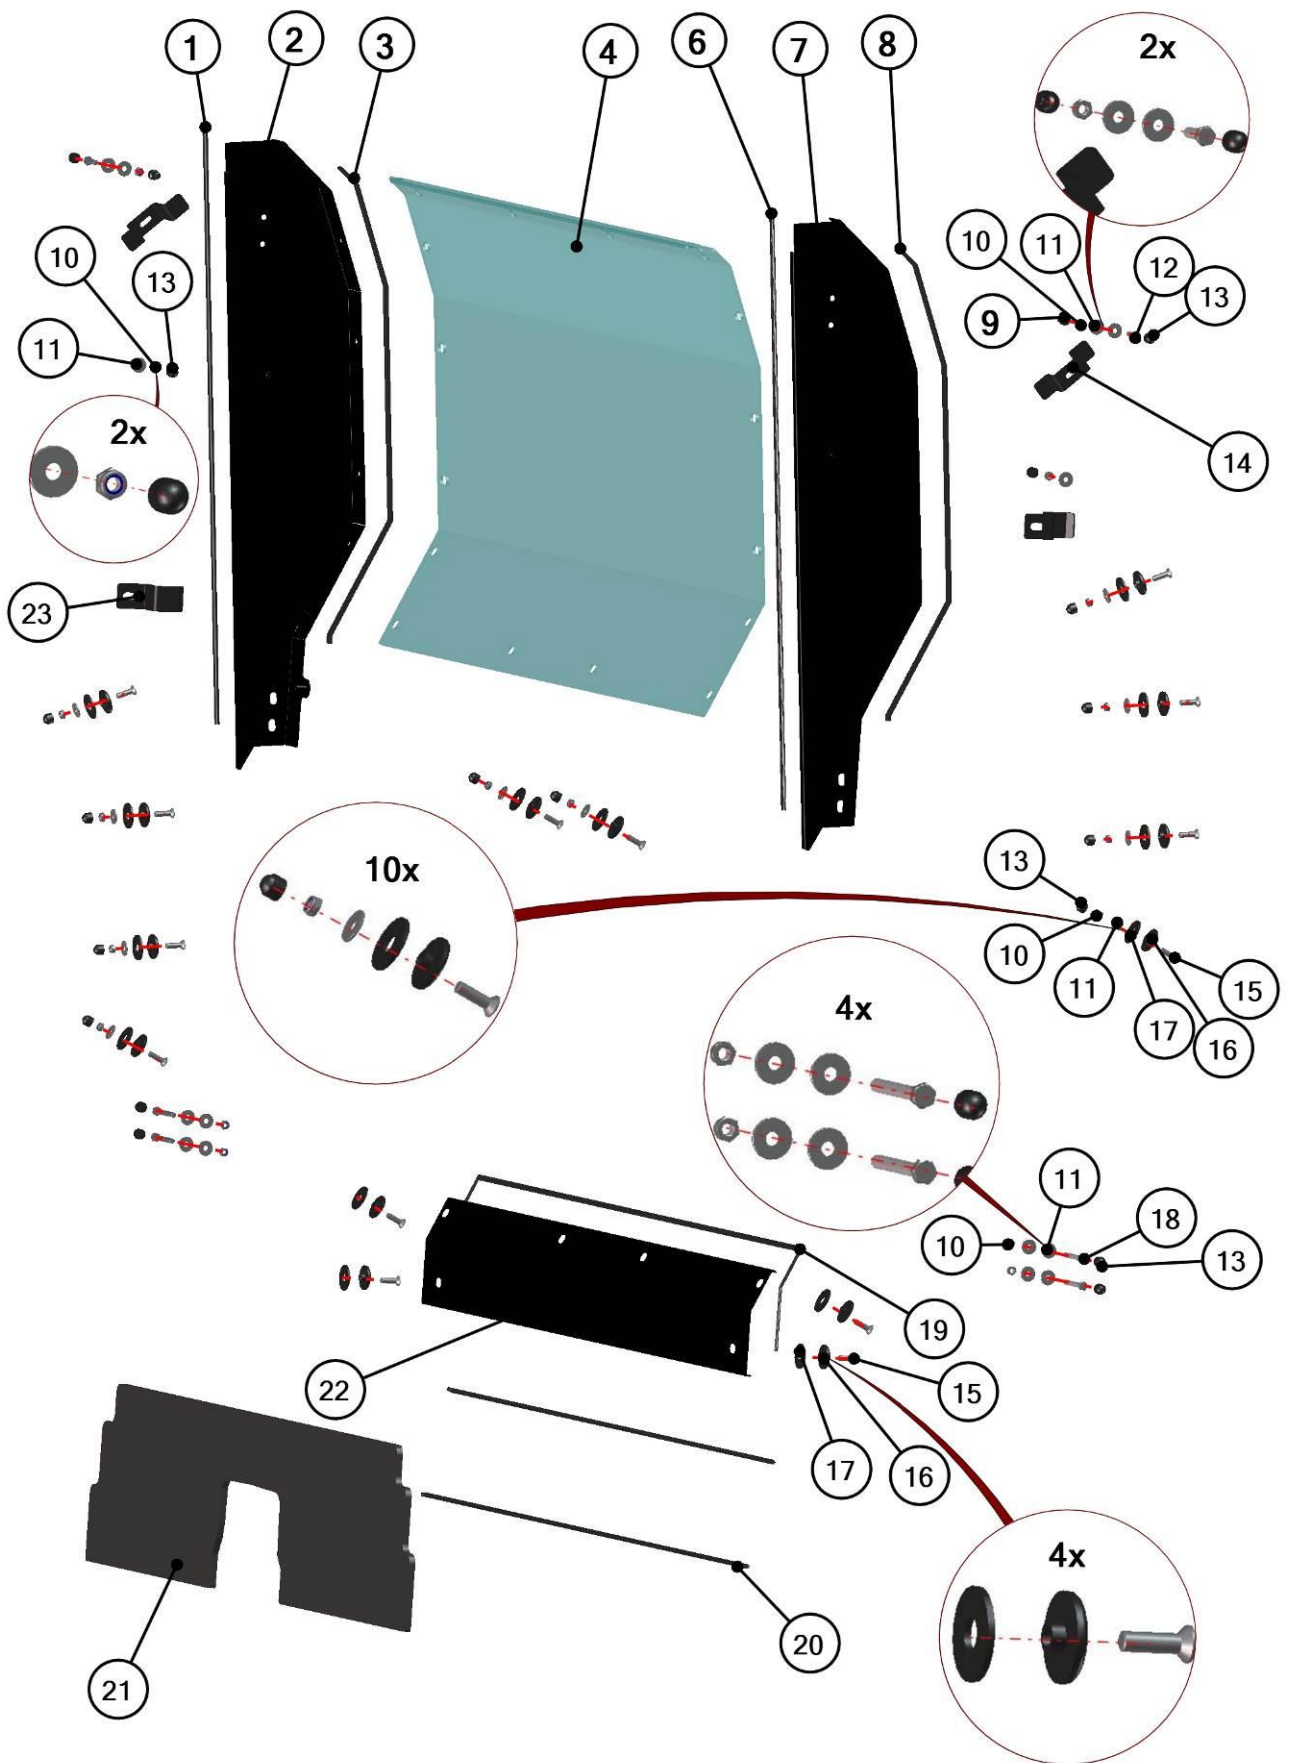

Position	Catalogue no.	Description	Qty
1	001001^58S01U01-21M003	SEALING "LEMOVKA"	1
2	58S01U01-21W002	RIGHT DOOR BASE	1
3	001771^58S01U01-21M003	SEALING "KR 15x4"	1
4	58S01U01-21-003	REAR WINDOW POLY	1
6	001001^58S01U01-21M001	SEALING "LEMOVKA"	1
7	58S01U01-21W001	LEFT DOOR BASE	1
8	001771^58S01U01-21M001	SEALING "KR 15x4"	1
9	001308	PLASTIC NUT COVER OK13 LONG	2
10	001388	SELF-LOCKING NUT M8	18
11	001407	WASHER 8 LARGE	24
12	001411	SCREW M8x30	2
13	001309	PLASTIC NUT COVER OK 13	18
14	58S01U01-20-003	REAR UPPER HOLDER	2
15	002121	SCREW M8x30	14
16	001429	PLASTIC WASHER 8	14
17	001428	RUBBER WASHER 8	14
18	002310	SCREW M8x70	4
19	001354^58S01U01-21M002	SEALING "KR 9x3"	1
20	001001^58S01U01-21M002	SEALING "LEMOVKA"	1
21	58S01U01-21-005	REAR BOTTOM EPDM	1
22	58S01U01-21-004	REAR BOTTOM LEDGE	1
23	58S01U01-20-007	REAR CENTRAL HOLDER	2