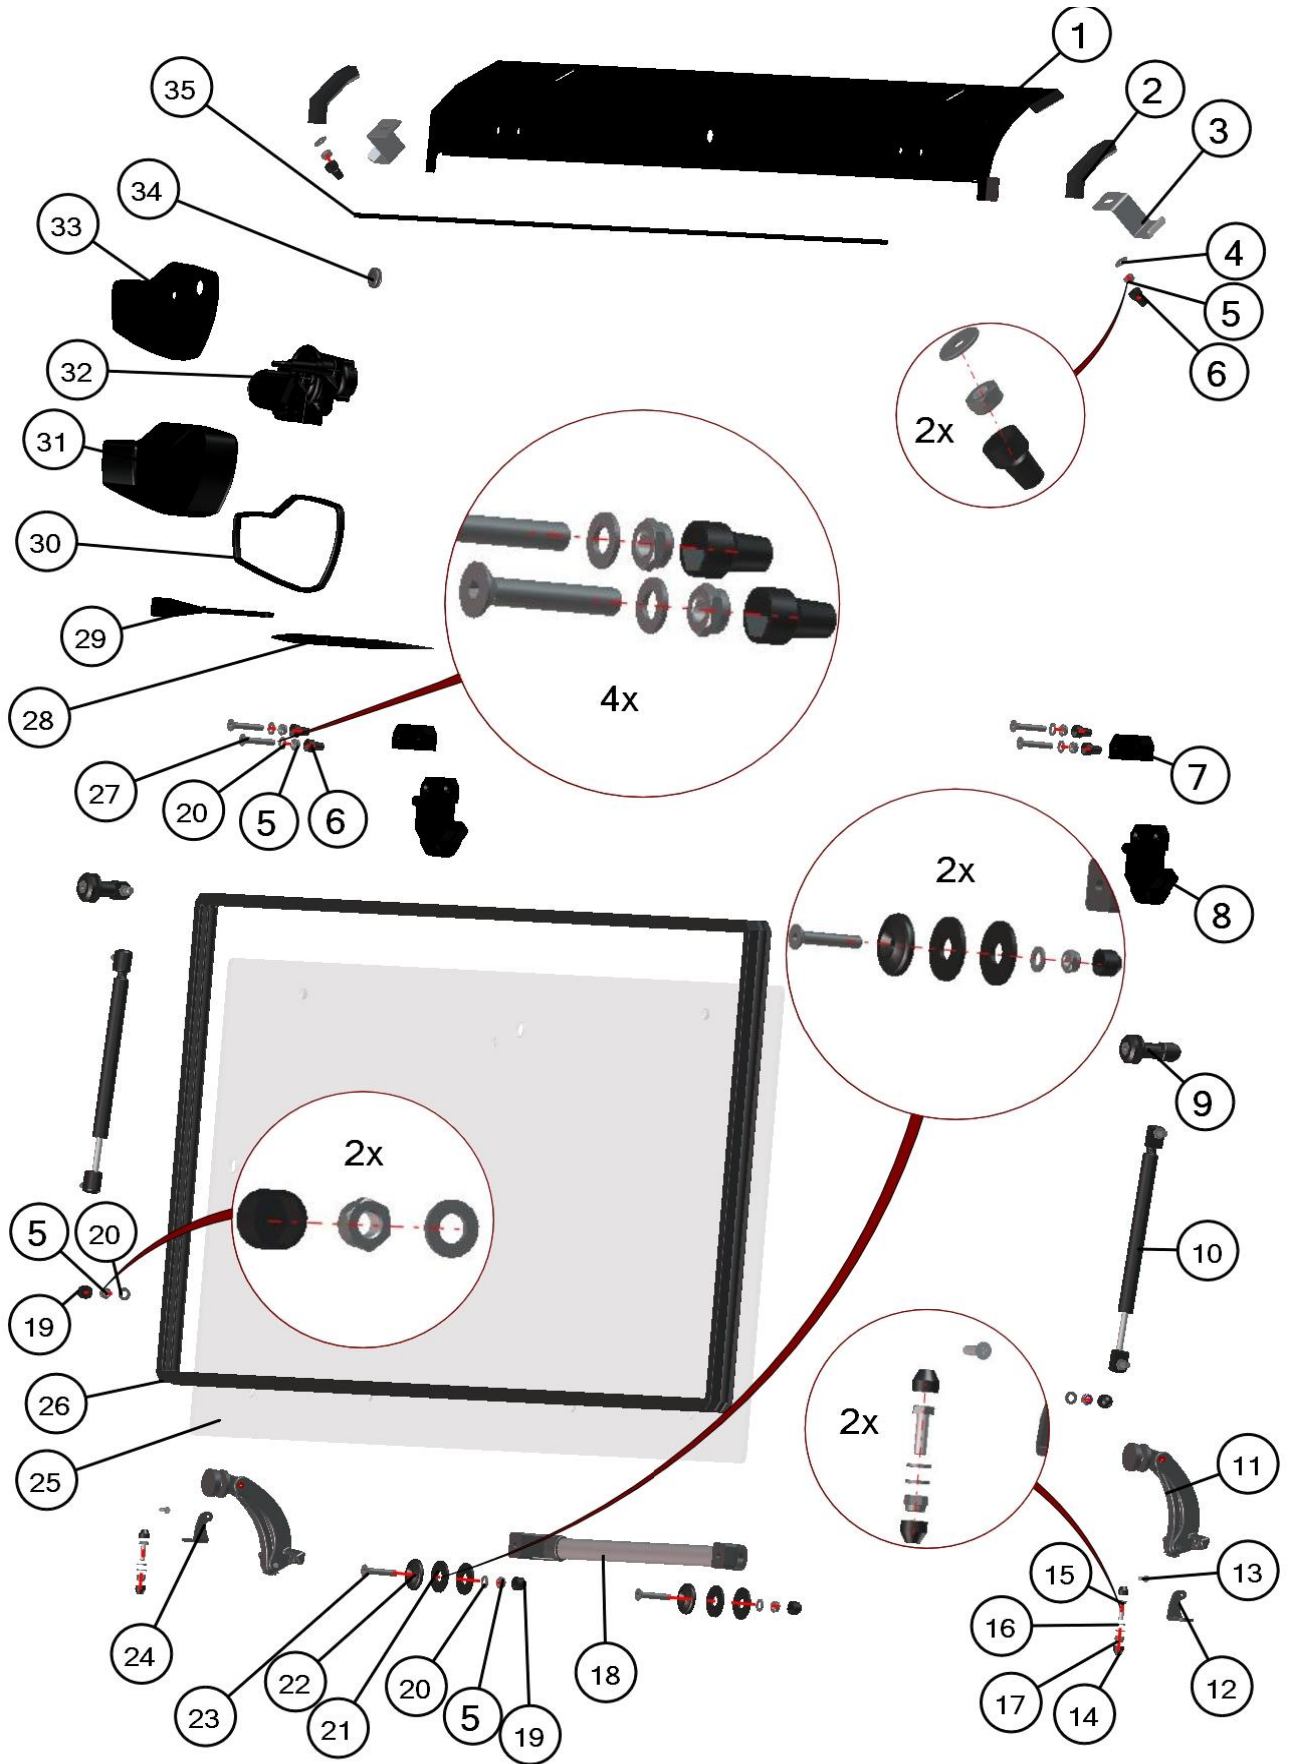

FRONT PANEL

Position	Catalogue no.	Description	Qty
1	*****	FRONT UPPER ASSEMBLY	1
2	*****	FRONT BOTTOM ASSEMBLY	1

FRONT UPPER ASSEMBLY

6

Position	Catalogue no.	Description	Qty
1	58S01U01-10W002	FRONT UPPER LEDGE	1
2	001589^58S01U01S10	RUBBER PROFILE "APOLLO"	2
3	58S01U01-10-006	FRONT UPPER HOLDER	2
4	001407	WASHER 8 LARGE	2
5	001388	SELF-LOCKING NUT	10
6	001308	PLASTIC NUT COVER OK 13 LONG	6
7	000863	HINGE BASE	2
8	000862	WINDOW HINGE	2
9	001693	GAS SPRING HOLDER	2
10	000865	GAS SPRING	2
11	002389	WINDOW LOCK	2
12	00-112U-003	LEFT WINDOW LOCK HOLDER	1
13	002342	SCREW M5x16	2
14	001348	PLASTIC NUT COVER OK 10	4
15	001398	SCREW M6x20	2
16	001426	WASHER 6	4
17	001392	SELF-LOCKING NUT M6	2
18	002496	HANDLE	1
19	001309	PLASTIC NUT COVER OK13	4
20	001387	WASHER 8	8
21	001428	RUBBER WASHER 8	4
22	001429	PLASTIC WASHER 8	2
23	001694	SCREW M8x45	2
24	00-112U-002	LEFT WINDOW LOCK HOLDER	1
25	58S01U01-10-004	FRONT GLASS	1
26	001012^58S01U01-10M002	RUBBER PROFILE "PIRELA GLASS"	1
27	001386	SCREW M8x45	4
28	002554	WIPER LATCH	1
29	002535	WIPER ARM	1
30	001001^00-10M005	RUBBER PROFILE"LEMOVKA"	1
31	001722	WIPER MOTOR COVER	1
32	002764	WIPER MOTOR 12V	1
33	00-025E02	WIPER MOTOR LEDGE	1
34	002013	BUSHING	1
35	001001^58S01U01S10	RUBBER PROFILE "PIRELA GLASS"	1

FRONT BOTTOM ASSEMBLY

10

Position	Catalogue no.	Description	Qty
1	001760	SCREW M8x35	4
2	001429	PLASTIC WASHER 8	4
3	001428	RUBBER WASHER 8	4
4	001407	WASHER 8 LARGE	6
5	001388	SELF-LOCKING NUT M8	6
6	001309	PLASTIC NUT COVER OK13	4
7	58S01U01-10-008	LEFT FRONT HOLDER	1
8	003531	SCREW M8x70	2
9	58S01U01-10W001	FRONT BOTTOM LEDGE	1
10	58S01U01-10-001	FRONT BOTTOM EPDM	1
11	58S01U01-10-011	RIGHT FRONT HOLDER	1