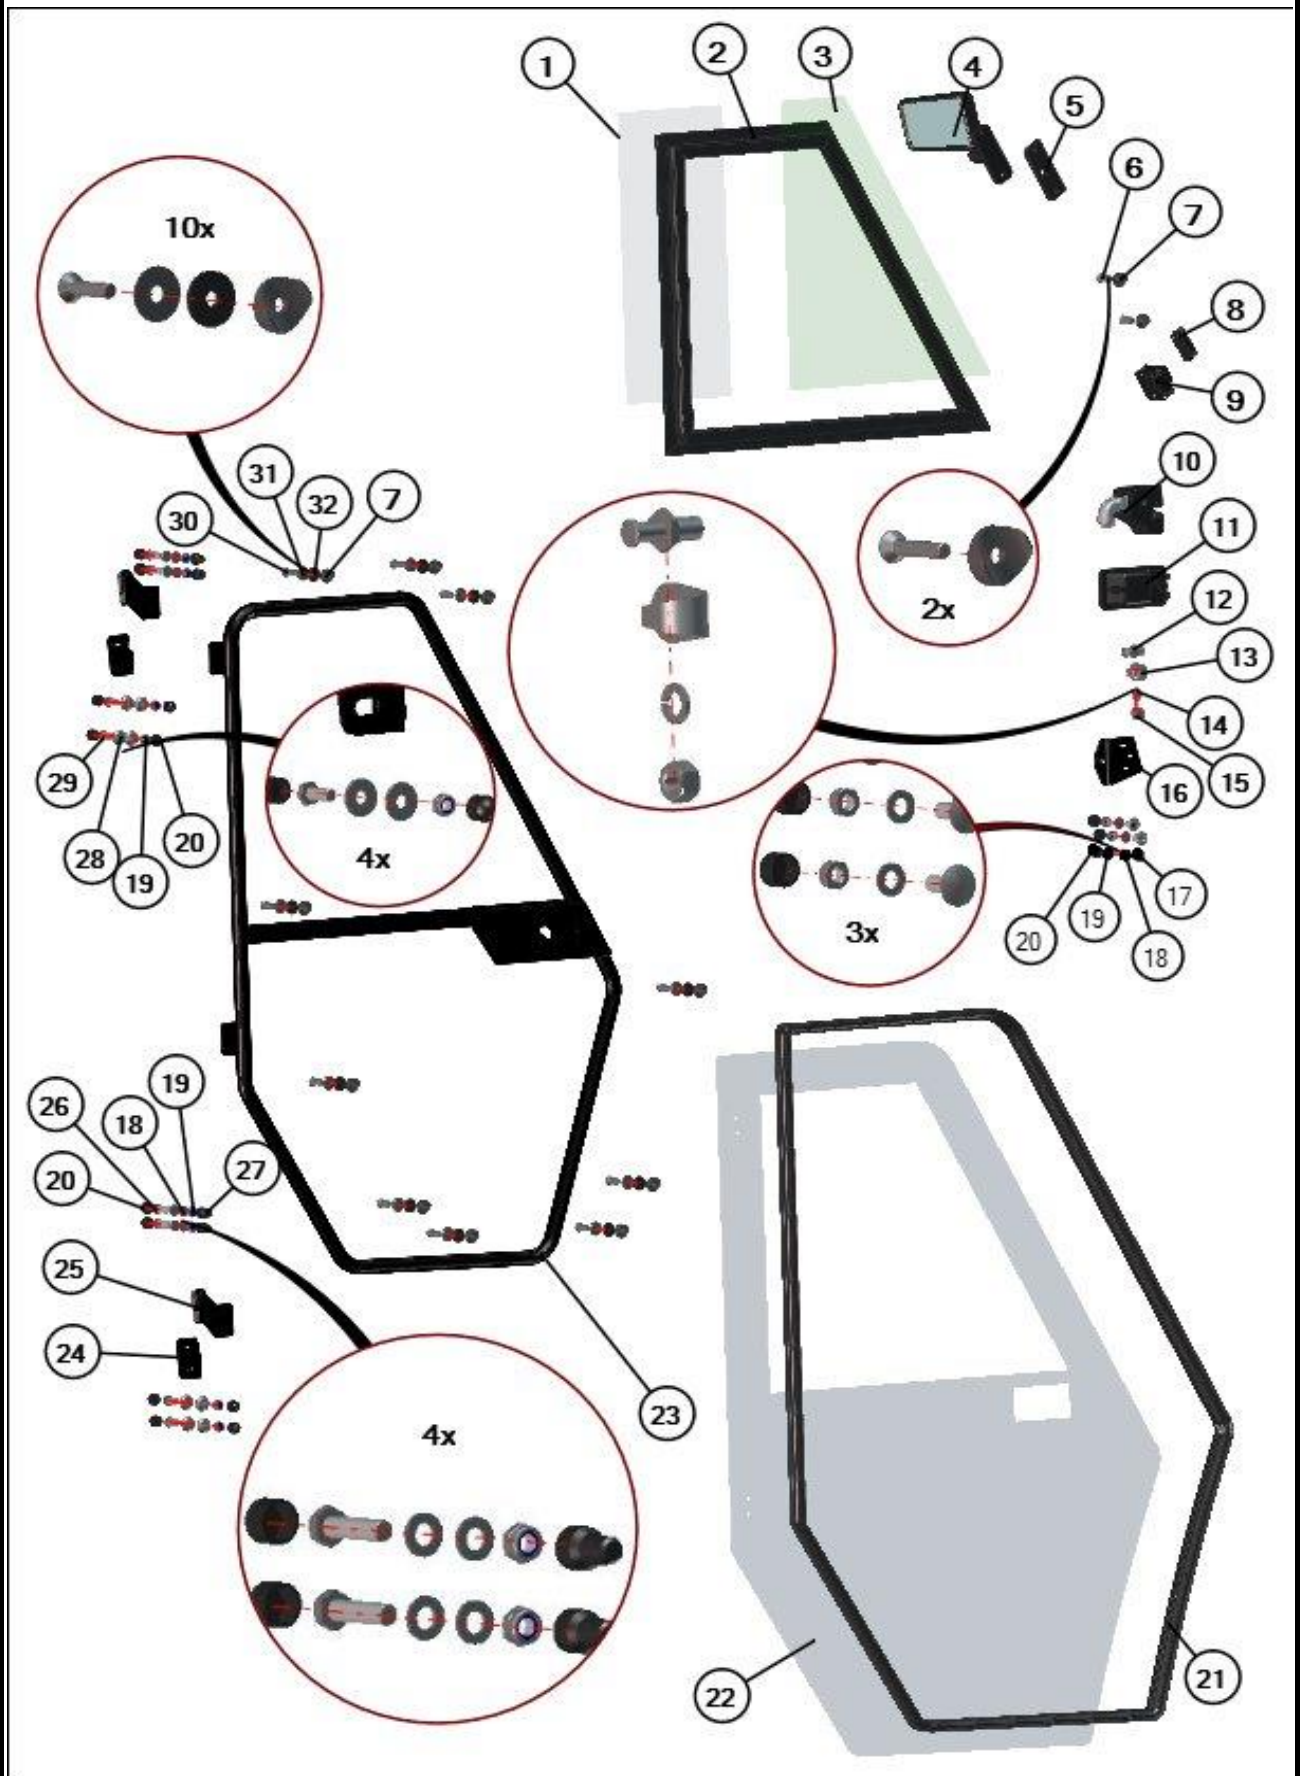

LEFT DOOR + RIGHT DOOR

16

17

LEFT DOOR TABLE

Position	Catalogue no.	Description	Qty
1	58S01U01-40-012	DOOR GLASS SOLID	1
2	58S01U01-40-008	LEFT DOOR WINDOW FRAME	1
3	58S01U01-40-013	DOOR GLASS MOVABLE	1
4	002773	LEFT REAR MIRROR	1
5	00-109U-001	MIRROR WASHER	1
6	001701	SCREW M6x30	2
7	001736	WASHER SEAT 6	12
8	001762	GLASS STOP	1
9	001700	GLASS LOCK	1
10	001743	LEFT INNER DOOR LOCK	1
11	000841	OUTER DOOR LOCK	1
12	000854	DOOR STOP PIN	1
13	000855	DOOR STOP HOOK	1
14	000857	DOOR STOP WASHER	1
15	000856	DOOR STOP NUT	1
16	58S01U01-40-004	LEFT DOOR STOP HOLDER	1
17	002575	SCREW M8x20	3
18	001387	WASHER 8	11
19	001388	SELF-LOCKING NUT M8	11
20	001309	PLASTIC NUT COVER OK13	15
21	002454^58S01U01S40	RUBBER PROFILE "SARAZIN SIDE"	1
22	58S01U01-40-001	DOOR PANEL POLYCARBONATE	1
23	58S01U01-40W001	LEFT FRAME WELDED	1
24	58S01U01-40W003	LEFT HINGE BASE	2
25	58S01U01-40W002	LEFT HINGE DOOR	2
26	001411	SCREW M8x30	4
27	001308	PLASTIC NUT COVER OK 13 LONG	4
28	001407	WASHER 8 LARGE	8
29	001437	SCREW M8x20	4
30	002120	SCREW M6x25	10
31	001715	PLASTIC WASHER 6	10
32	001735	RUBBER WASHER 6	10