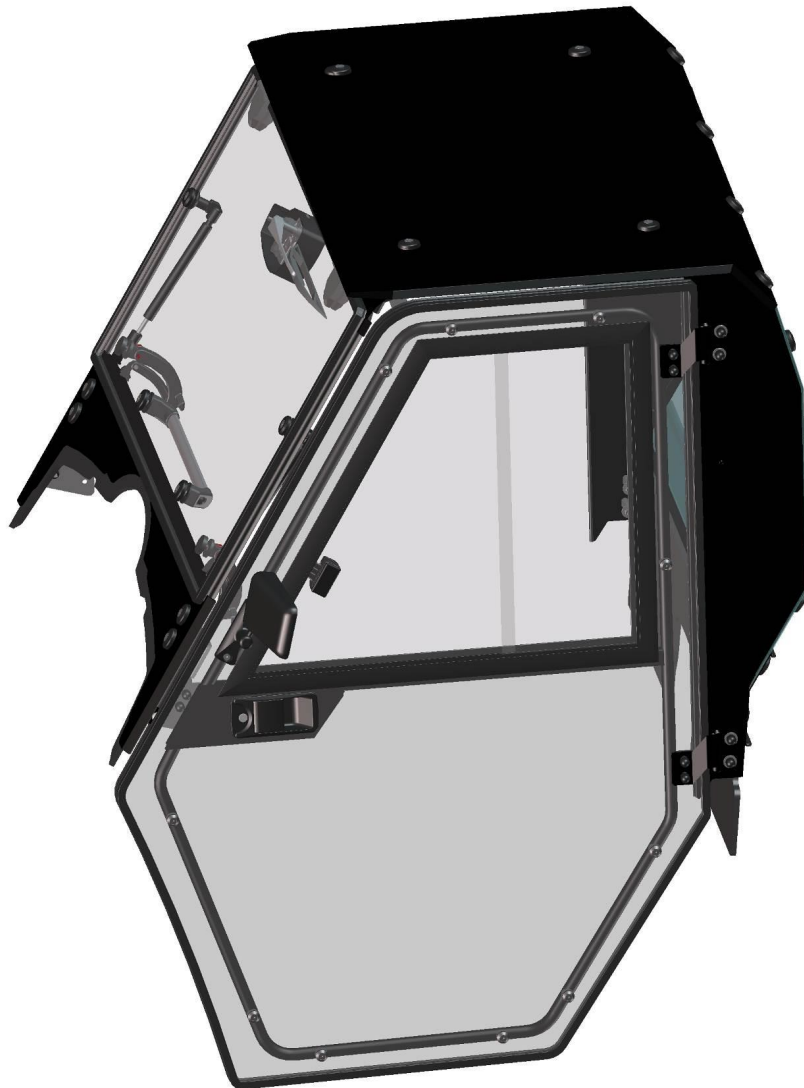

HardCabs

A DFK AMERICA COMPANY

SPARE - PARTS CATALOG

KYMCO

500I, 700I SE

CAB PREVIEW

2

Position	Catalogue no.	Description	Qty
1	58S01U01S30	ROOF	1
2	58S01U01S21	REAR PANEL	1
3	58S01U01S40	LEFT DOOR	1
4	58S01U01S10	FRONT PANEL	1
5	58S01U01S50	RIGHT DOOR	1

FRONT PANEL

Position	Catalogue no.	Description	Qty
1	*****	FRONT UPPER ASSEMBLY	1
2	*****	FRONT BOTTOM ASSEMBLY	1

FRONT UPPER ASSEMBLY

6

Position	Catalogue no.	Description	Qty
1	58S01U01-10W002	FRONT UPPER LEDGE	1
2	001589^58S01U01S10	RUBBER PROFILE "APOLLO"	2
3	58S01U01-10-006	FRONT UPPER HOLDER	2
4	001407	WASHER 8 LARGE	2
5	001388	SELF-LOCKING NUT	10
6	001308	PLASTIC NUT COVER OK 13 LONG	6
7	000863	HINGE BASE	2
8	000862	WINDOW HINGE	2
9	001693	GAS SPRING HOLDER	2
10	000865	GAS SPRING	2
11	002389	WINDOW LOCK	2
12	00-112U-003	LEFT WINDOW LOCK HOLDER	1
13	002342	SCREW M5x16	2
14	001348	PLASTIC NUT COVER OK 10	4
15	001398	SCREW M6x20	2
16	001426	WASHER 6	4
17	001392	SELF-LOCKING NUT M6	2
18	002496	HANDLE	1
19	001309	PLASTIC NUT COVER OK13	4
20	001387	WASHER 8	8
21	001428	RUBBER WASHER 8	4
22	001429	PLASTIC WASHER 8	2
23	001694	SCREW M8x45	2
24	00-112U-002	LEFT WINDOW LOCK HOLDER	1
25	58S01U01-10-004	FRONT GLASS	1
26	001012^58S01U01-10M002	RUBBER PROFILE "PIRELA GLASS"	1
27	001386	SCREW M8x45	4
28	002554	WIPER LATCH	1
29	002535	WIPER ARM	1
30	001001^00-10M005	RUBBER PROFILE"LEMOVKA"	1
31	001722	WIPER MOTOR COVER	1
32	002764	WIPER MOTOR 12V	1
33	00-025E02	WIPER MOTOR LEDGE	1
34	002013	BUSHING	1
35	001001^58S01U01S10	RUBBER PROFILE "PIRELA GLASS"	1

FRONT BOTTOM ASSEMBLY

10

Position	Catalogue no.	Description	Qty
1	001760	SCREW M8x35	4
2	001429	PLASTIC WASHER 8	4
3	001428	RUBBER WASHER 8	4
4	001407	WASHER 8 LARGE	6
5	001388	SELF-LOCKING NUT M8	6
6	001309	PLASTIC NUT COVER OK13	4
7	58S01U01-10-008	LEFT FRONT HOLDER	1
8	003531	SCREW M8x70	2
9	58S01U01-10W001	FRONT BOTTOM LEDGE	1
10	58S01U01-10-001	FRONT BOTTOM EPDM	1
11	58S01U01-10-011	RIGHT FRONT HOLDER	1