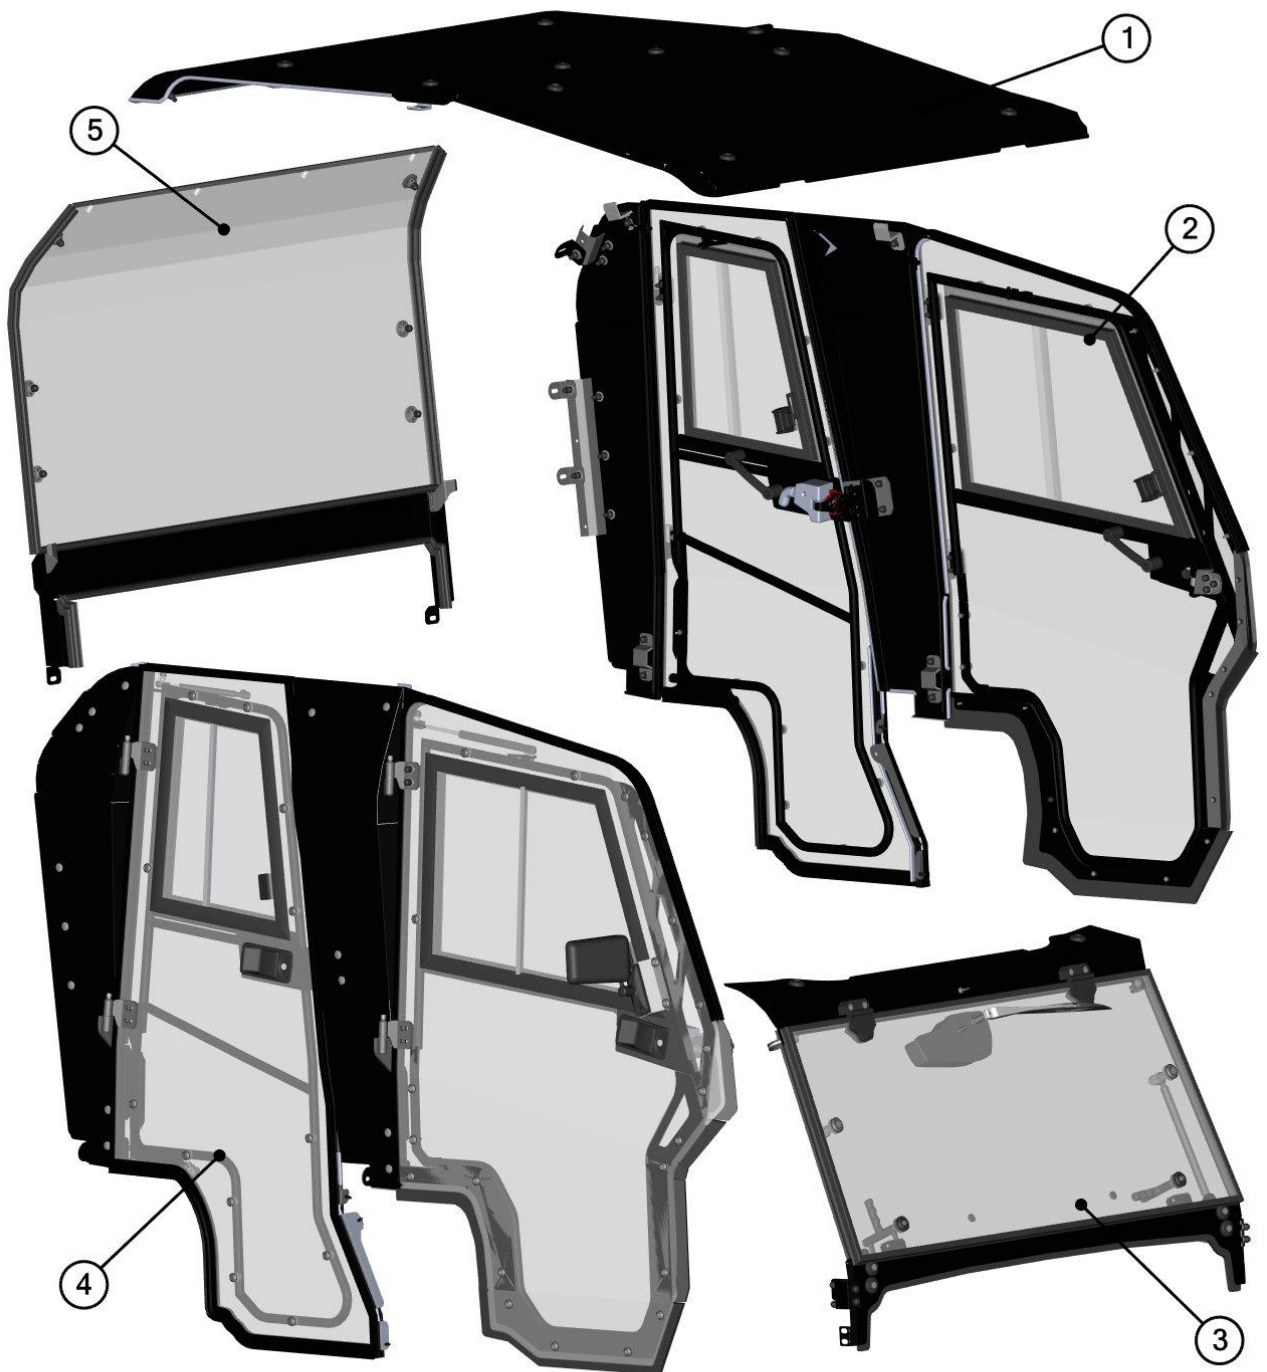

3

ID	Catalogue no.	Description	Qty
1	59S02U01S30	ROOF	1
2	59S02U01S40	LEFT DOORS	1
3	59S01U01S10	FRONT PANEL	1
4	59S02U01S50	RIGHT DOORS	1
5	59S01U01S20	REAR PANEL	1