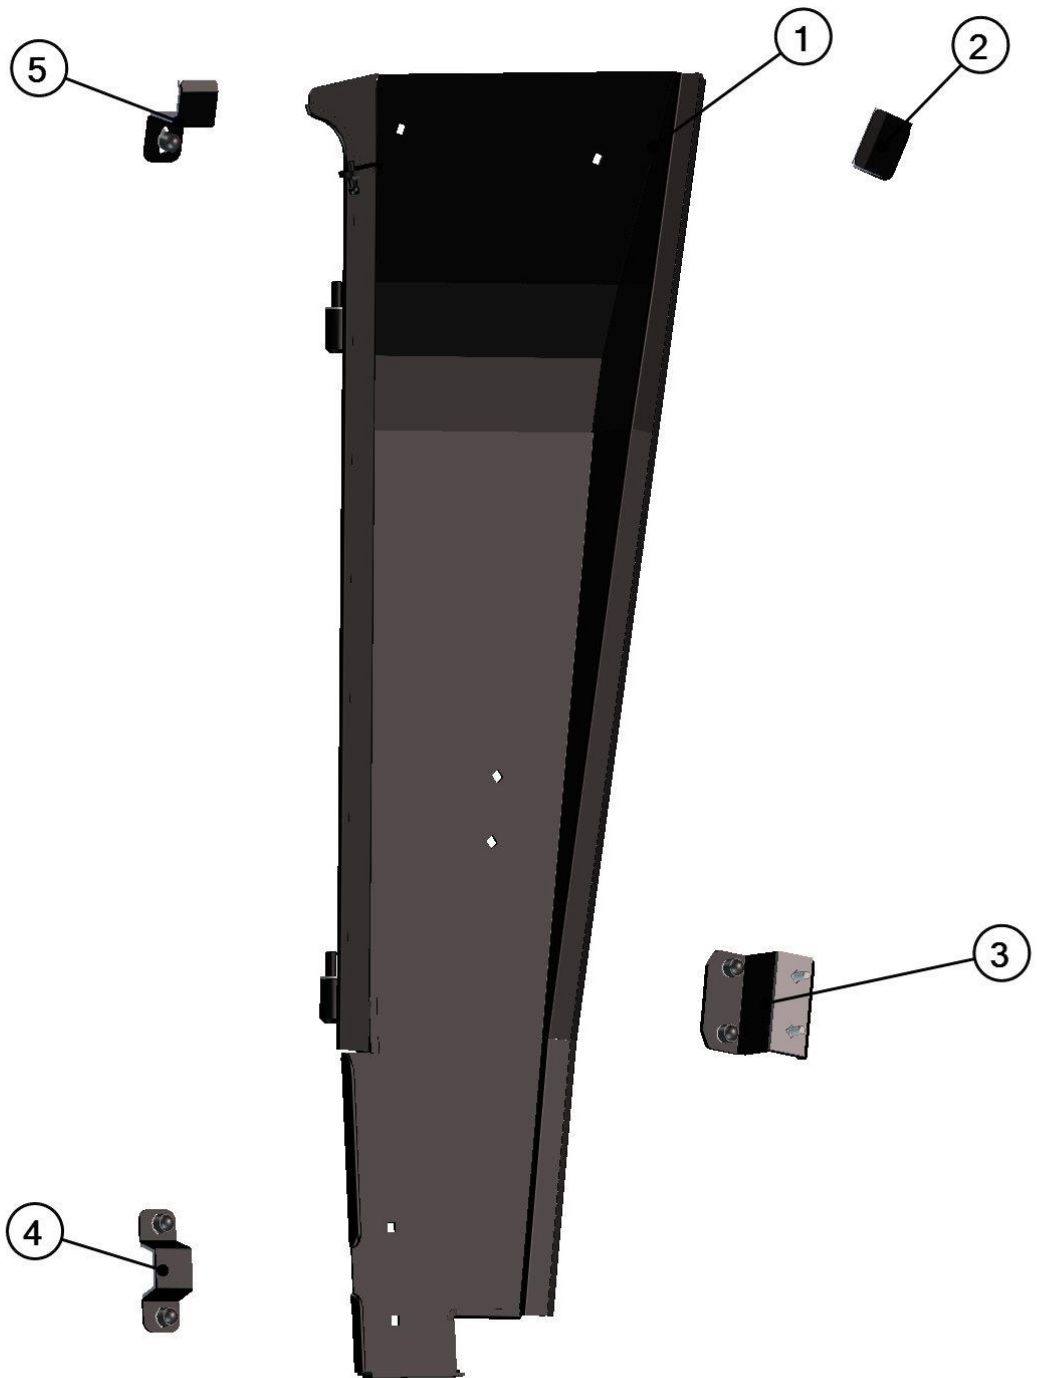

RIGHT TABLE

Id	Catalogue no.	Description	Qty
1	59S02U01-50M003	RIGHT FRONT DOOR BASE	1
2	59S02U01-50M021	DOOR BASE HOLDER	1
3	59S02U01-50M005	REAR DOOR STOP FRAME HOLDER	1
4	59S02U01-50M014	DOOR BASE BOTTOM HOLDER	1
5	59S02U01-50M015	DOOR BASE UPPER HOLDER	1

LEFT TABLE

Id	Catalogue no.	Description	Qty
1	59S02U01-40M003	LEFT FRONT DOOR BASE	1
2	59S02U01-50M021	DOOR BASE HOLDER	1
3	59S02U01-50M005	REAR DOOR STOP FRAME HOLDER	1
4	59S02U01-50M014	DOOR BASE BOTTOM HOLDER	1
5	59S02U01-50M015	DOOR BASE UPPER HOLDER	1