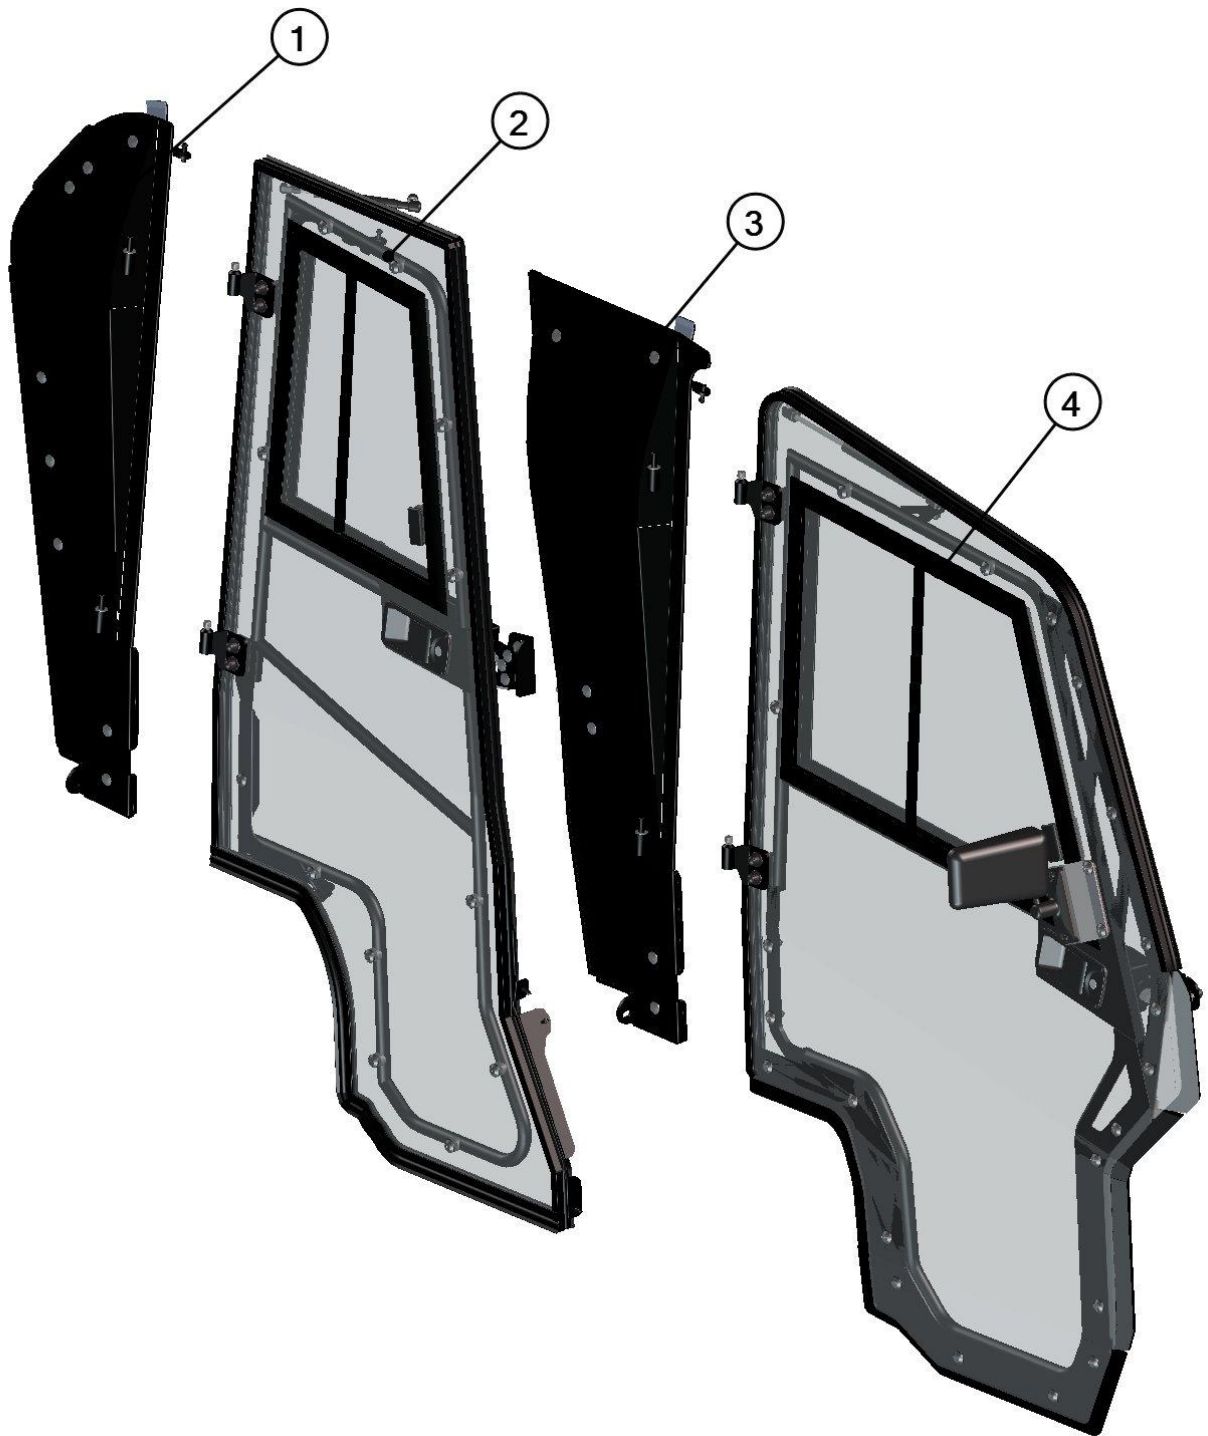

REAR ROOF ASSEMBLY

13

14

Id	Catalogue no.	Description	Qty
1	59S02U01-30M003	ROOF HOLDER ASSEMBLY	6
2	59S02U01-30M005	REAR ROOF PANEL	1
3	59S02U01-30M008	REAR ROOF FIXING ASSEMBLY	4

LEFT DOOR + RIGHT DOOR

15