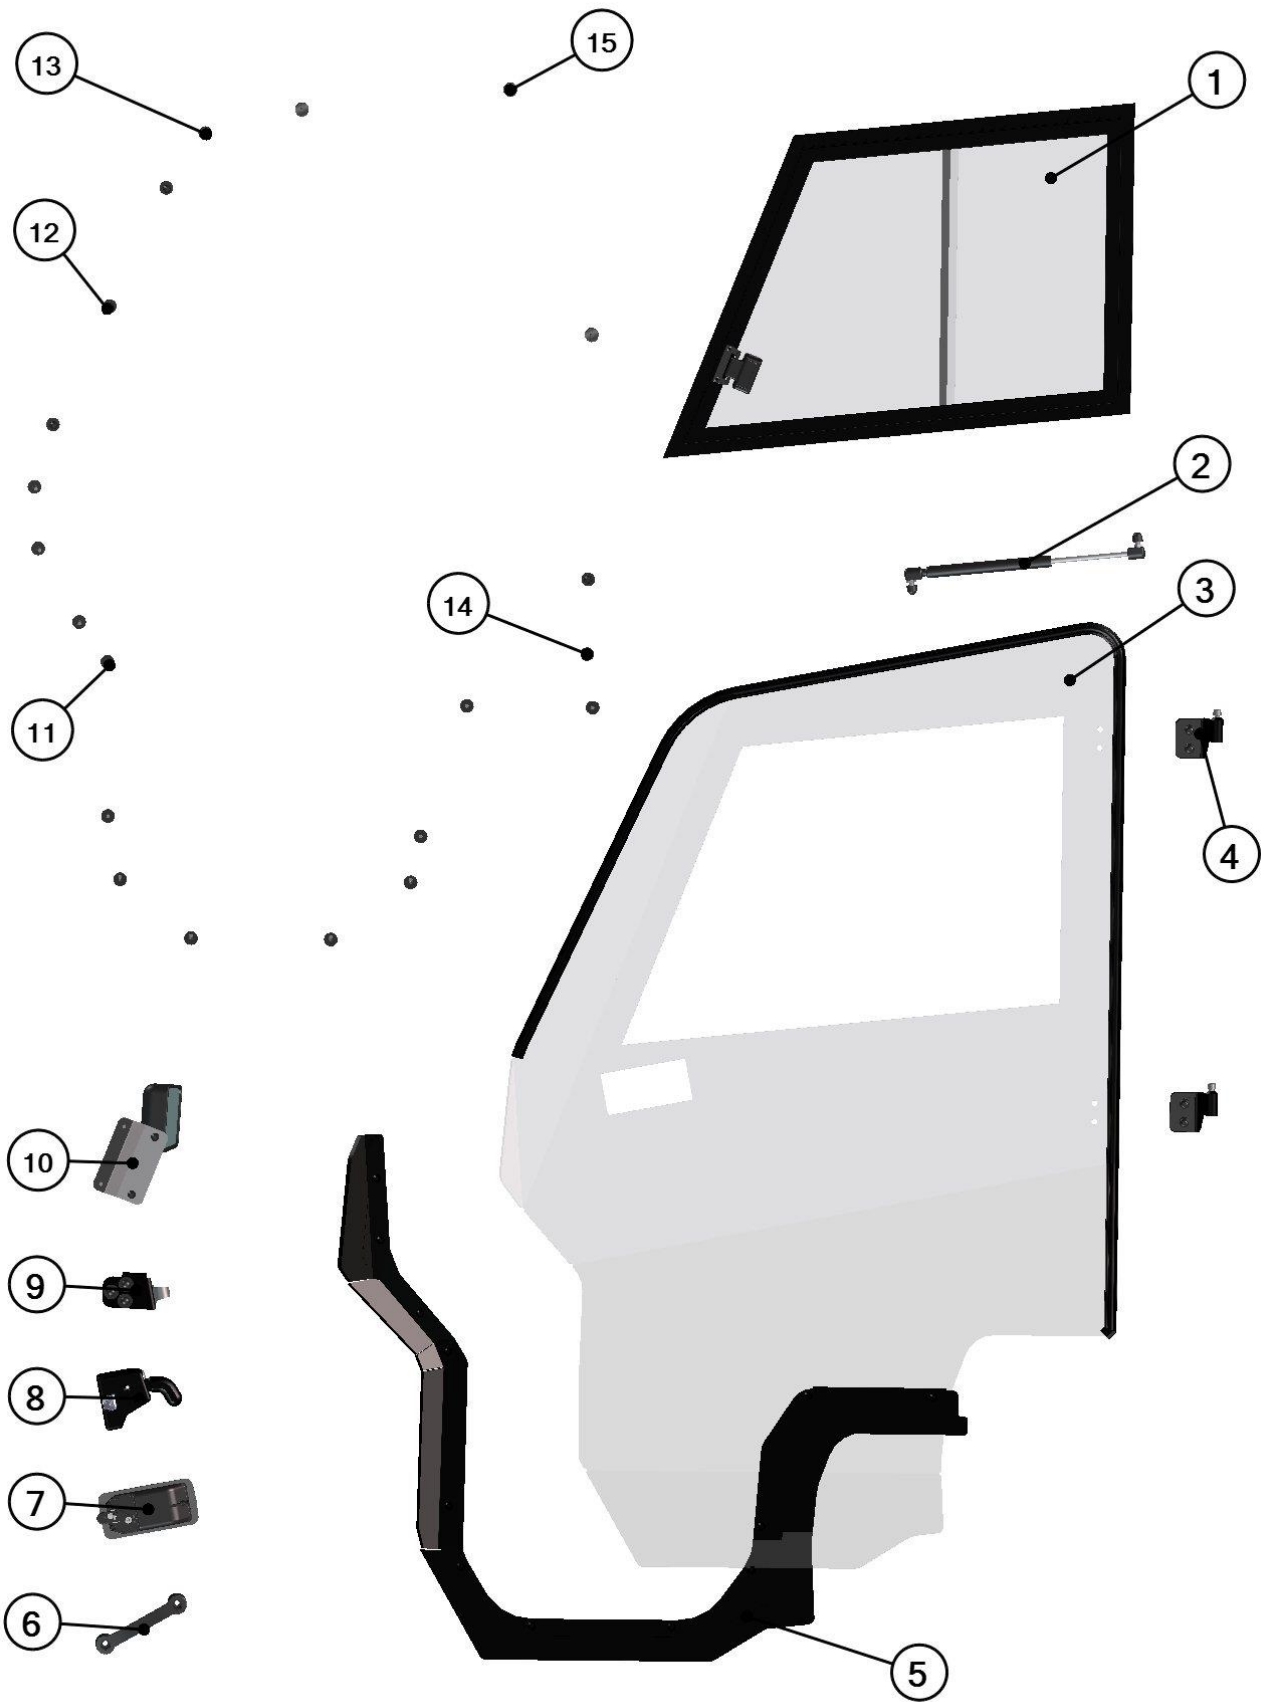

RIGHT TABLE

Id	Catalogue no.	Description	Qty
1	59S02U01-50M013	RIGHT FRONT WINDOW ASSEMBLY	1
2	59S02U01-50M019	GAS SPRING ASSEMBLY	1
3	59S02U01-50M011	RIGHT FRONT POLYCARBONATE	1
4	59S01U01-50M006	RIGHT FRONT DOOR HINGE	2
5	59S02U01-50M009	RIGHT FRONT DOOR SEALING	1
6	001703	DOOR HANDLE	1
7	000841	OUTER DOOR LOCK	1
8	001744	RIGHT INNER DOOR LOCK	1
9	59S01U01-50M001	RIGHT FRONT DOOR STOP ASSEMBLY	1
10	00-109U-M004	RIGHT MIRROR	1
11	59S02U01-50M022	FIXING ASSEMBLY M6x35	12
12	59S02U01-50M023	FIXING ASSEMBLY M6x25	4
13	00-00M030	FIXING ASSEMBLY M6	6
14	00-00M020	POLYCARBONATE FIXING ASSEMBLY 1	2
15	00-00M019	POLYCARBONATE FIXING ASSEMBLY 2	3

LEFT TABLE

Id	Catalogue no.	Description	Qty
1	59S02U01-40M013	LEFT FRONT WINDOW ASSEMBLY	1
2	59S02U01-50M019	GAS SPRING ASSEMBLY	1
3	59S02U01-40M011	LEFT FRONT POLYCARBONATE	1
4	59S01U01-40M006	LEFT FRONT DOOR HINGE	2
5	59S02U01-40M009	LEFT FRONT DOOR SEALING	1
6	001703	DOOR HANDLE	1
7	000841	OUTER DOOR LOCK	1
8	001743	LEFT INNER DOOR LOCK	1
9	59S01U01-40M001	LEFT FRONT DOOR STOP ASSEMBLY	1
10	00-109U-M003	LEFT MIRROR	1
11	59S02U01-50M022	FIXING ASSEMBLY M6x35	12
12	59S02U01-50M023	FIXING ASSEMBLY M6x25	4
13	00-00M030	FIXING ASSEMBLY M6	6
14	00-00M020	POLYCARBONATE FIXING ASSEMBLY 1	2
15	00-00M019	POLYCARBONATE FIXING ASSEMBLY 2	3