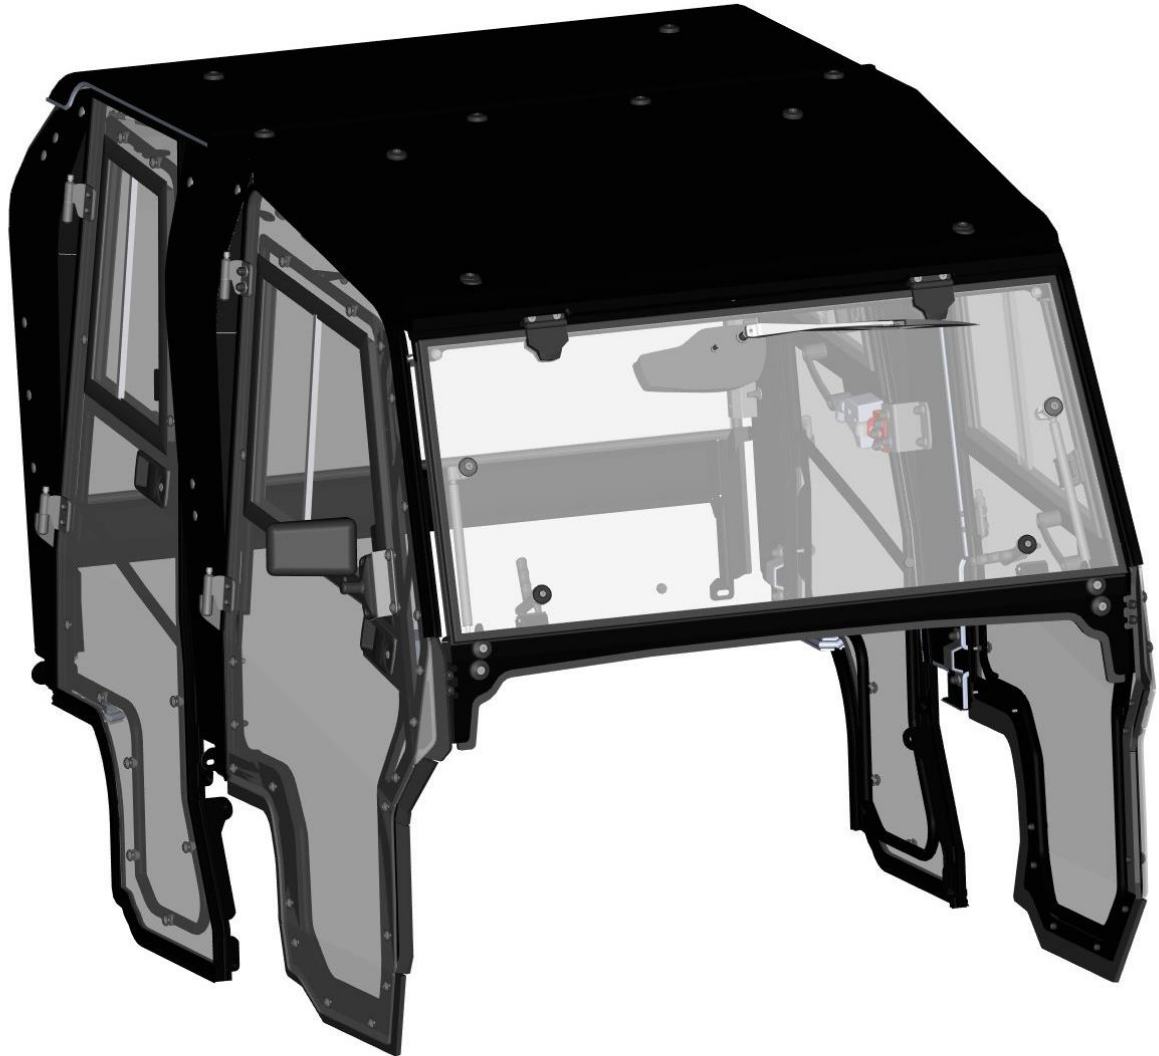

HardCabs

A DFK AMERICA COMPANY

SPARE - PARTS CATALOG

INTIMIDATOR

XD4 CREW

CAB PREVIEW

2

3

ID	Catalogue no.	Description	Qty
1	59S02U01S30	ROOF	1
2	59S02U01S40	LEFT DOORS	1
3	59S01U01S10	FRONT PANEL	1
4	59S02U01S50	RIGHT DOORS	1
5	59S01U01S20	REAR PANEL	1

FRONT PANEL

5

ID	Catalogue no.	Description	Qty
1	00-101U-004	FRONT UPPER LEDGE HOLDER	2
2	59S02U01-30M008	FIXING ASSEMBLY	2
3	59S01U01-10W004	FRONT UPPER LEDGE WELDED	1
4	59S01U01-10M005	FRONT UPPER LEDGE TIGHTENING STRAP	2
5	00-20M001	FRONT HINGE	2
6	59S01U01-10M006	FRONT WIPER ASSEMBLY	1
7	59S01U01-10M004	FRONT GLASS WITH SEALING	1
8	00-20M005	GAS SPRING HOLDER	2
9	00-10M022	GAS SPRING	2
10	00-10M023	FRONT GLASS LOCK	2
11	00-199U-010	FRONT GLASS STOP	2
12	59S01U01-10M003	RIGHT FRONT BOTTOM LEDGE HOLDER ASSEMBLY	1
13	59S01U01-10W001	FRONT BOTTOM LEDGE WELDED	1
14	59S01U01-10-005	FRONT BOTTOM LEDGE EPDM	1
15	59S01U01-10M009	LEFT FRONT BOTTOM LEDGE HOLDER ASSEMBLY	1

ROOF

10

Id	Catalogue no.	Description	Qty
1	59S02U01-30M001	FRONT ROOF ASSEMBLY	1
2	59S02U01-30M006	REAR ROOF ASSEMBLY	1

FRONT ROOF ASSEMBLY

11

12

Id	Catalogue no.	Description	Qty
1	59S02U01-30M003	ROOF HOLDER ASSEMBLY	4
2	59S02U01-30M007	FRONT ROOF PANEL	1