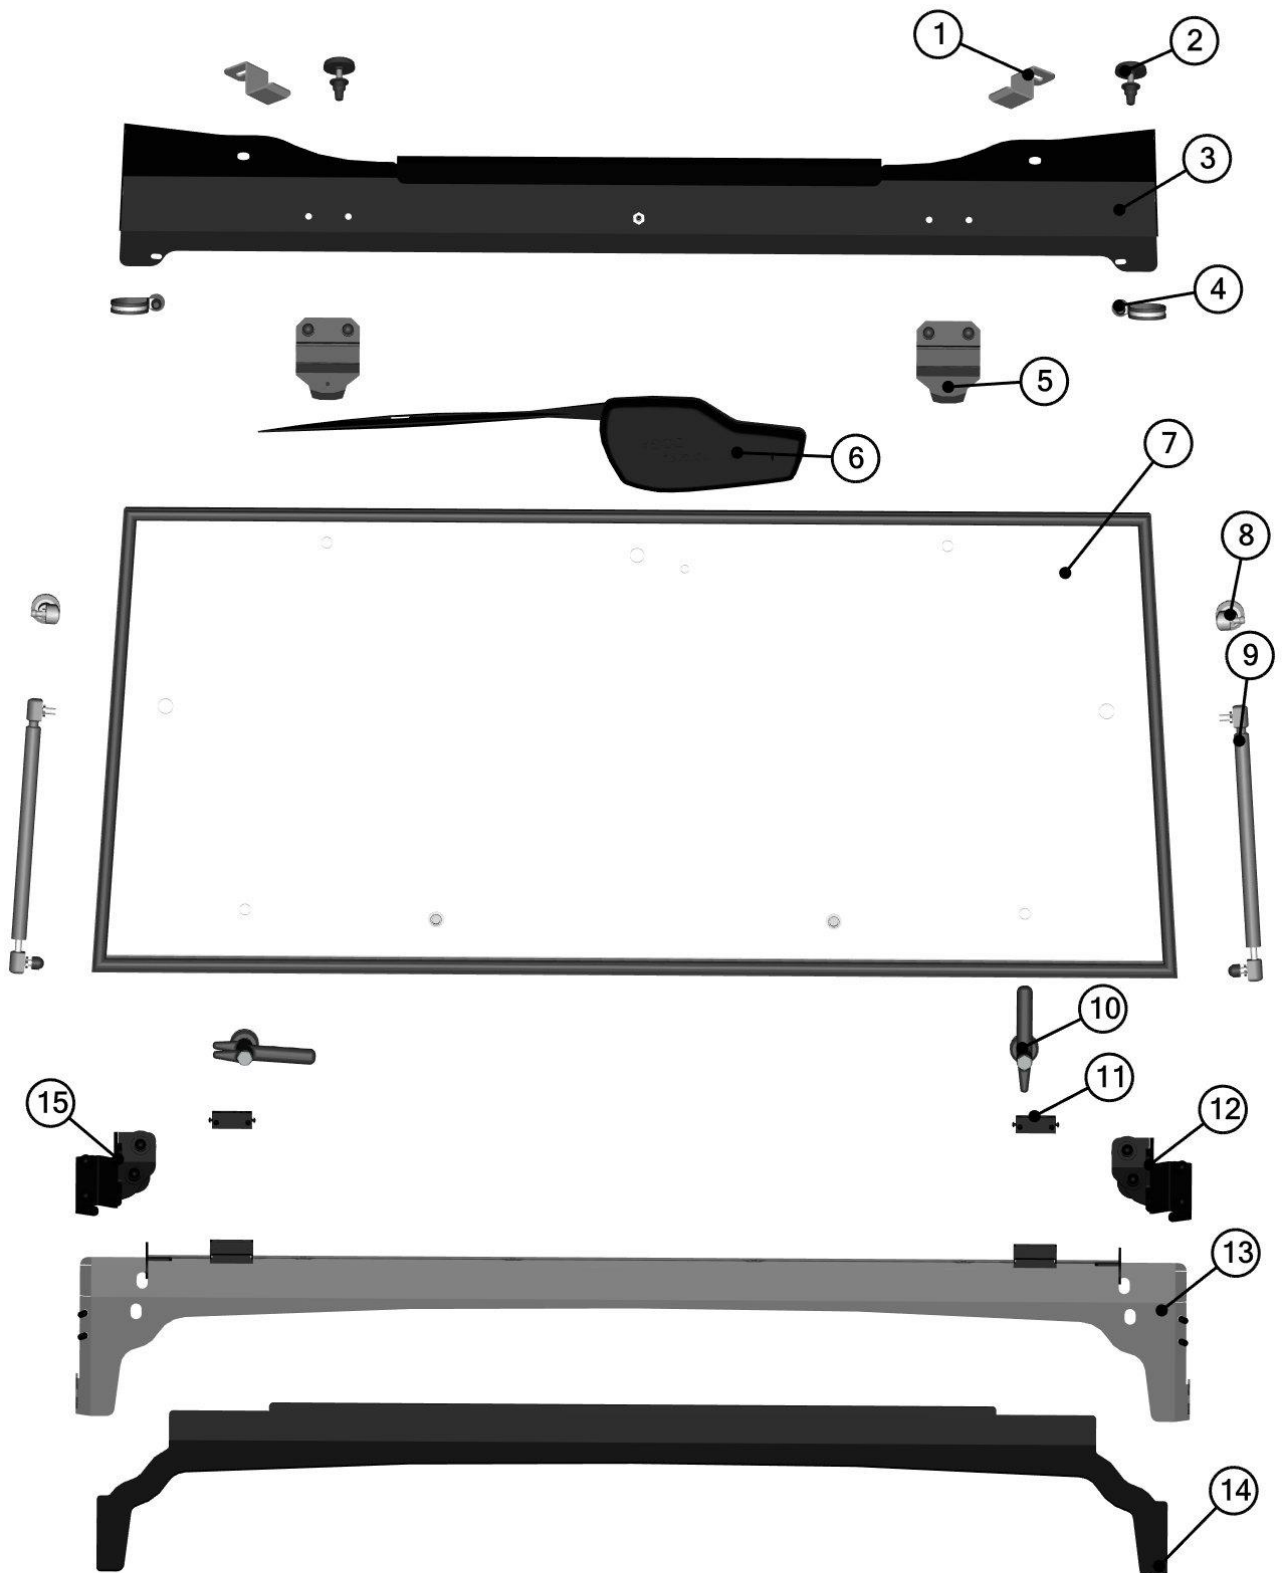

ID	Catalogue no.	Description	Qty
1	59S02U01S30	ROOF	1
2	59S02U01S40	LEFT DOORS	1
3	59S01U01S10	FRONT PANEL	1
4	59S02U01S50	RIGHT DOORS	1
5	59S01U01S20	REAR PANEL	1

FRONT PANEL

5

ID	Catalogue no.	Description	Qty
1	00-101U-004	FRONT UPPER LEDGE HOLDER	2
2	59S02U01-30M008	FIXING ASSEMBLY	2
3	59S01U01-10W004	FRONT UPPER LEDGE WELDED	1
4	59S01U01-10M005	FRONT UPPER LEDGE TIGHTENING STRAP	2
5	00-20M001	FRONT HINGE	2
6	59S01U01-10M006	FRONT WIPER ASSEMBLY	1
7	59S01U01-10M004	FRONT GLASS WITH SEALING	1
8	00-20M005	GAS SPRING HOLDER	2
9	00-10M022	GAS SPRING	2
10	00-10M023	FRONT GLASS LOCK	2
11	00-199U-010	FRONT GLASS STOP	2
12	59S01U01-10M003	RIGHT FRONT BOTTOM LEDGE HOLDER ASSEMBLY	1
13	59S01U01-10W001	FRONT BOTTOM LEDGE WELDED	1
14	59S01U01-10-005	FRONT BOTTOM LEDGE EPDM	1
15	59S01U01-10M009	LEFT FRONT BOTTOM LEDGE HOLDER ASSEMBLY	1

REAR PANEL

7

8

Id	Catalogue no.	Description	Qty
3	00-00M001	POLYCARBONATE FIXING ASSEMBLY	6
2	59S01U01-20-003	REAR GLASS HOLDER	6
1	59S01U01-20M001	REAR POLYCARBONATE WITH SEALING	1
4	59S01U01-20M002_02	REAR BOTTOM LEDGE ASSEMBLY	1

RIGHT TABLE

Id	Catalogue no.	Description	Qty
1	59S02U01-50M008	RIGHT REAR DOOR BASE	1
2	59S01U01-50M005	RIGHT REAR BASE HOLDER ASSEMBLY 1	1
3	59S01U01-50M004	RIGHT REAR BASE HOLDER ASSEMBLY 2	1
4	59S02U01-50M014	REAR DOOR BASE BOTTOM HOLDER	1
5	59S02U01-50M015	REAR DOOR BASE UPPER HOLDER	1