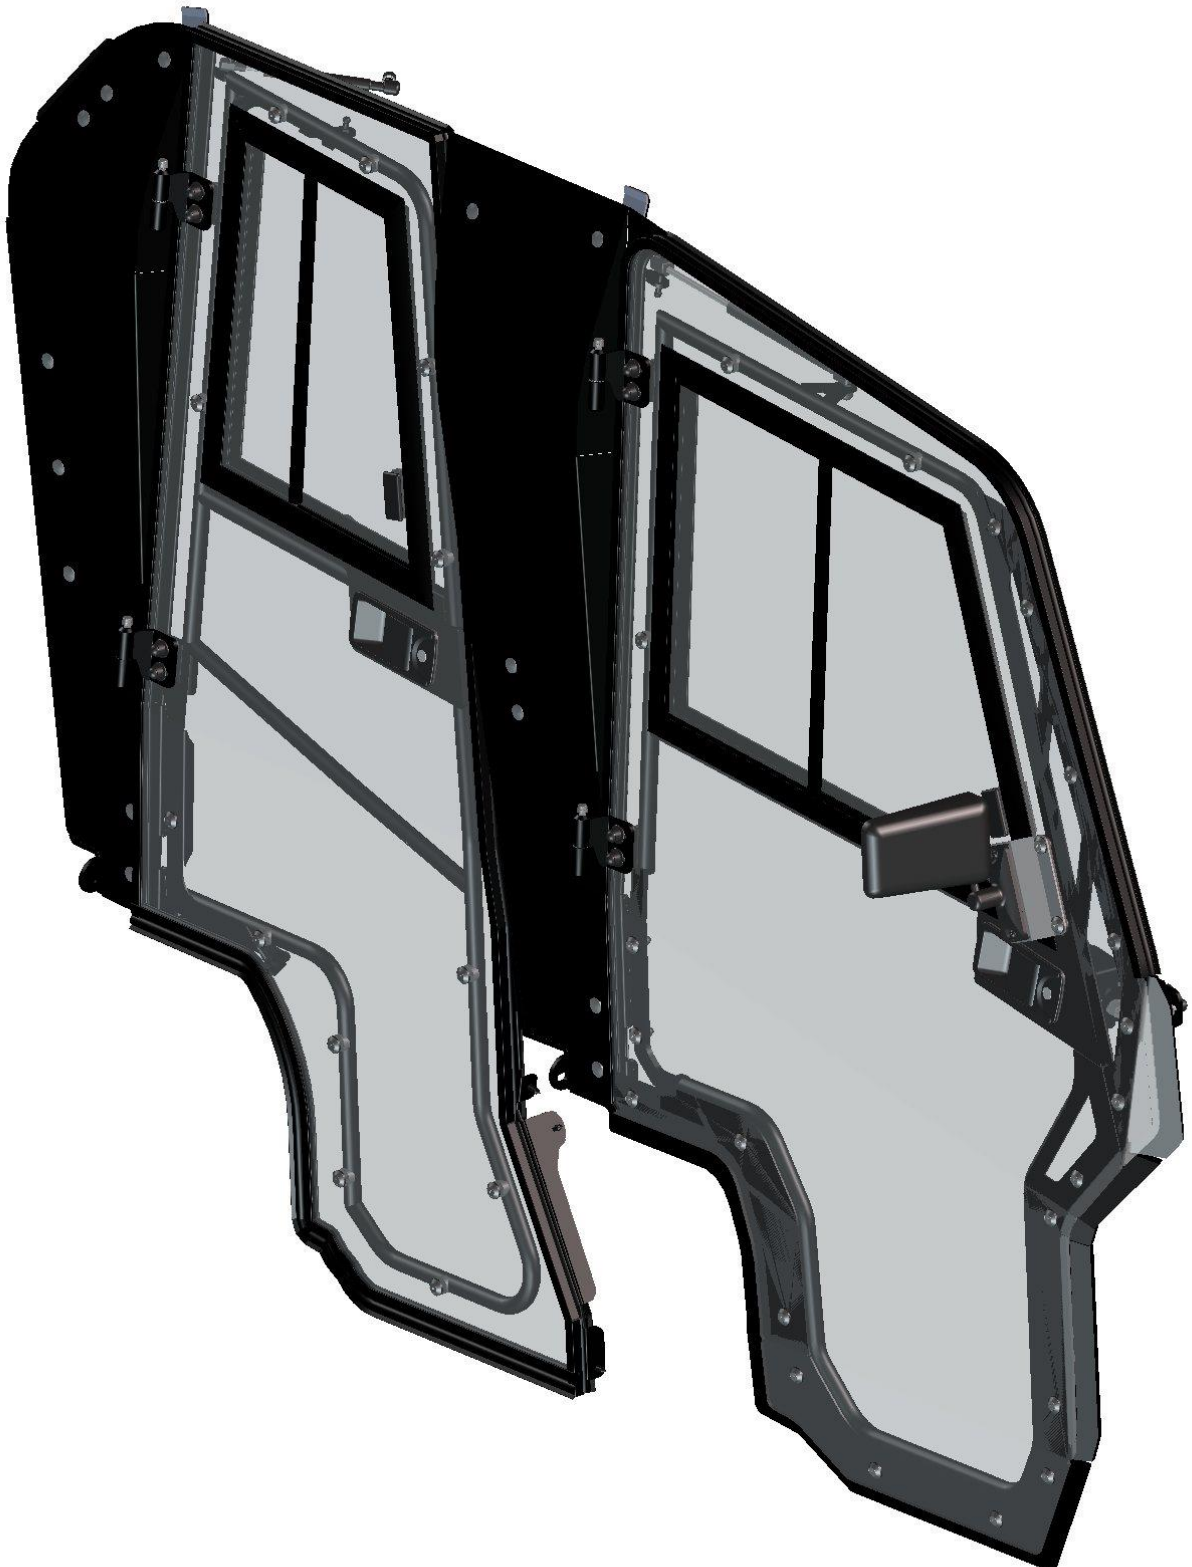

REAR ROOF ASSEMBLY

13

14

Id	Catalogue no.	Description	Qty
1	59S02U01-30M003	ROOF HOLDER ASSEMBLY	6
2	59S02U01-30M005	REAR ROOF PANEL	1
3	59S02U01-30M008	REAR ROOF FIXING ASSEMBLY	4

LEFT DOOR + RIGHT DOOR

15