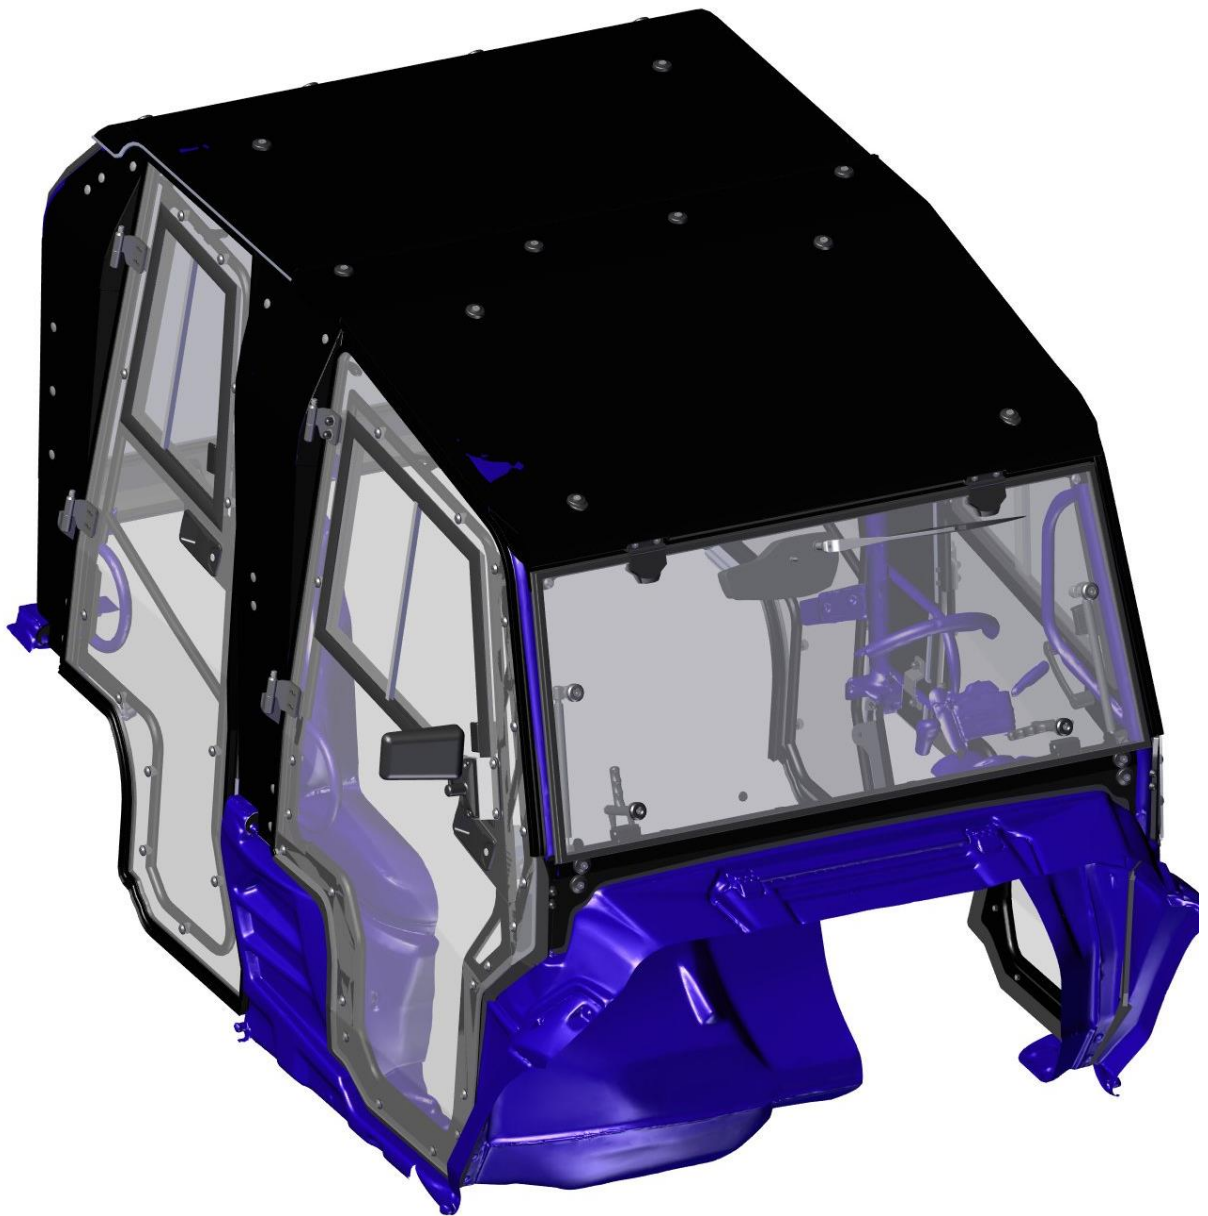

HardCabs

A DFK AMERICA COMPANY

SPARE - PARTS CATALOG

INTIMIDATOR

XD4 CREW

CAB PREVIEW

2

3

ID	Catalogue no.	Description	Qty
1	59S02U01S30	ROOF	1
2	59S02U01S40	LEFT DOORS	1
3	59S01U01S10	FRONT PANEL	1
4	59S02U01S50	RIGHT DOORS	1
5	59S01U01S20	REAR PANEL	1

FRONT PANEL

5

ID	Catalogue no.	Description	Qty
1	00-101U-004	FRONT UPPER LEDGE HOLDER	2
2	59S02U01-30M008	FIXING ASSEMBLY	2
3	59S01U01-10W004	FRONT UPPER LEDGE WELDED	1
4	59S01U01-10M005	FRONT UPPER LEDGE TIGHTENING STRAP	2
5	00-20M001	FRONT HINGE	2
6	59S01U01-10M006	FRONT WIPER ASSEMBLY	1
7	59S01U01-10M004	FRONT GLASS WITH SEALING	1
8	00-20M005	GAS SPRING HOLDER	2
9	00-10M022	GAS SPRING	2
10	00-10M023	FRONT GLASS LOCK	2
11	00-199U-010	FRONT GLASS STOP	2
12	59S01U01-10M003	RIGHT FRONT BOTTOM LEDGE HOLDER ASSEMBLY	1
13	59S01U01-10W001	FRONT BOTTOM LEDGE WELDED	1
14	59S01U01-10-005	FRONT BOTTOM LEDGE EPDM	1
15	59S01U01-10M009	LEFT FRONT BOTTOM LEDGE HOLDER ASSEMBLY	1

ROOF

10

Id	Catalogue no.	Description	Qty
1	59S02U01-30M001	FRONT ROOF ASSEMBLY	1
2	59S02U01-30M006	REAR ROOF ASSEMBLY	1

FRONT ROOF ASSEMBLY

11

12

Id	Catalogue no.	Description	Qty
1	59S02U01-30M003	ROOF HOLDER ASSEMBLY	4
2	59S02U01-30M007	FRONT ROOF PANEL	1