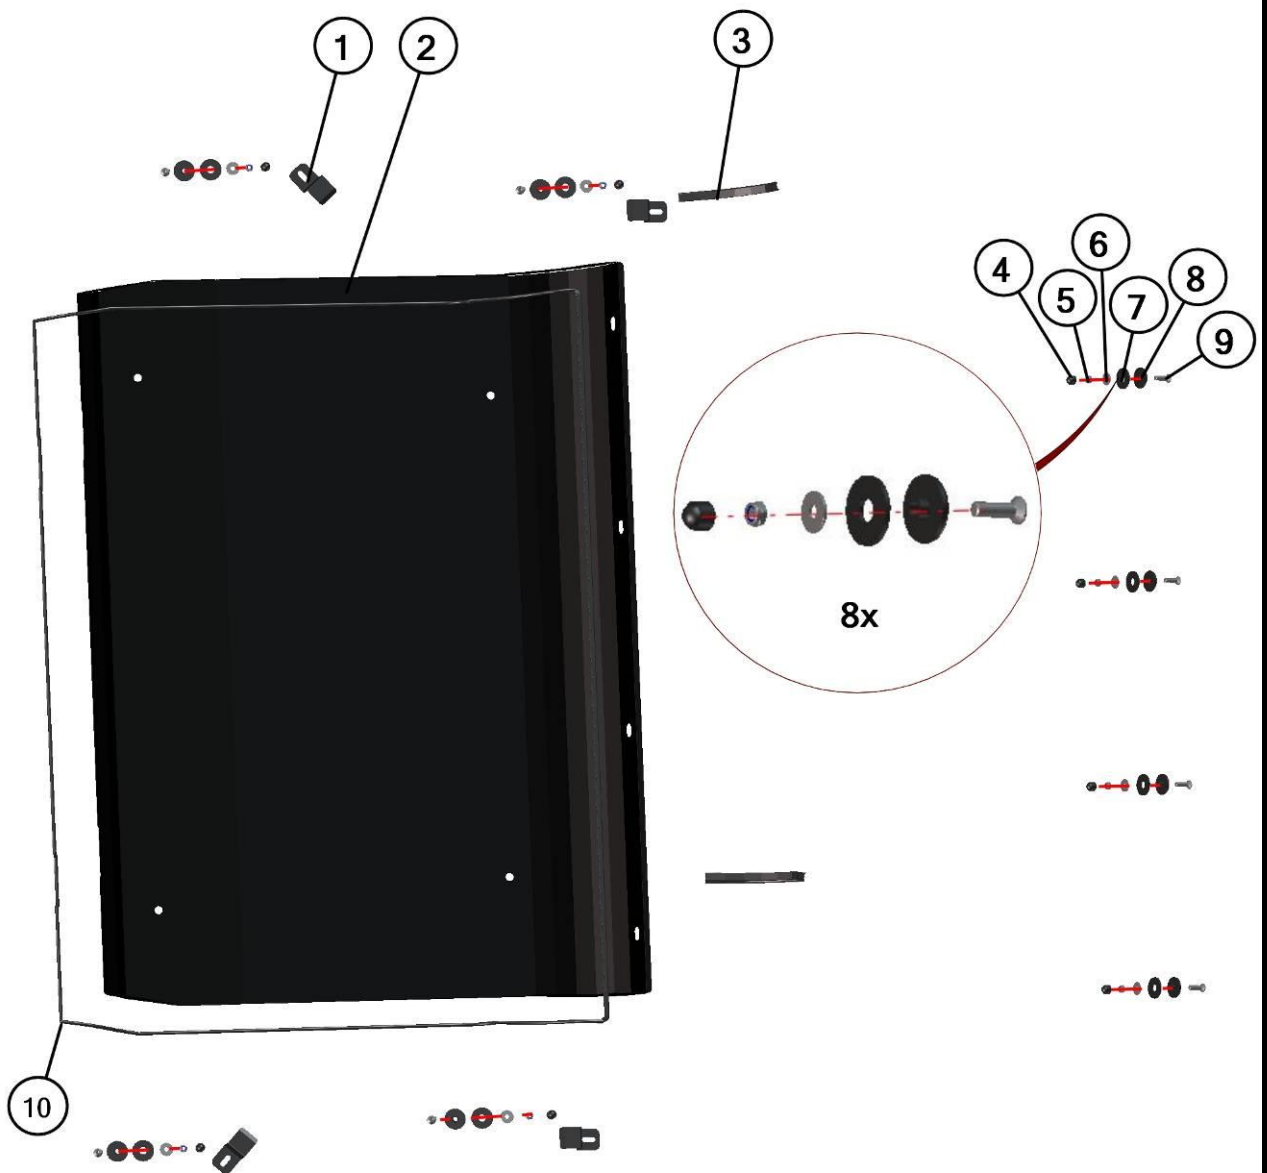

ID	Catalogue no.	Description	Qty
1	59S01U01S30	ROOF	1
2	59S01U01S40	LEFT DOOR	1
3	59S01U01S10	FRONT PANEL	1
4	59S01U01S50	RIGHT DOOR	1
5	59S01U01S20	REAR PANEL	1

FRONT PANEL

5

ID	Catalogue no.	Description	Qty
1	00-101U-004	FRONT UPPER LEDGE HOLDER	2
2	59S02U01-30M008	FIXING ASSEMBLY	2
3	59S01U01-10W004	FRONT UPPER LEDGE WELDED	1
4	59S01U01-10M005	FRONT UPPER LEDGE TIGHTENING STRAP	2
5	00-20M001	FRONT HINGE	2
6	59S01U01-10M006	FRONT WIPER ASSEMBLY	1
7	59S01U01-10M004	FRONT GLASS WITH SEALING	1
8	00-20M005	GAS SPRING HOLDER	2
9	00-10M022	GAS SPRING	2
10	00-10M023	FRONT GLASS LOCK	2
11	00-199U-010	FRONT GLASS STOP	2
12	59S01U01-10M003	RIGHT FRONT BOTTOM LEDGE HOLDER ASSEMBLY	1
13	59S01U01-10W001	FRONT BOTTOM LEDGE WELDED	1
14	59S01U01-10-005	FRONT BOTTOM LEDGE EPDM	1
15	59S01U01-10M009	LEFT FRONT BOTTOM LEDGE HOLDER ASSEMBLY	1

REAR PANEL

Position	Catalogue no.	Description	Qty
1	001771^59S01U01-20M001	RUBBER PROFILE "KR 15x4" 1	1
2	59S01U01-20-001	REAR WINDOW POLY	1
3	59S01U01-20-003	REAR WINDOW HOLDER	6
4	001309	PLASTIC NUT COVER OK13	6
5	001388	SELF-LOCKING NUT M8	6
6	001407	WASHER 8 LARGE	6
7	001428	RUBBER WASHER 8	6
8	001429	PLASTIC WASHER 8	6
9	001760	SCREW M8x35	6
10	001012^59S01U01-20M001	RUBBER PROFILE "SARAZIN"	1
11	59S01U01-20W001_01	REAR BOTTOM LEDGE	1
12	001426	WASHER 6	4
13	001392	SELF-LOCKING NUT M6	4
14	001348	PLASTIC NUT COVER OK10	4
15	59S01U01-20W003	LEFT BOTTOM HOLDER	1
16	001005^59S01U01-20M002	RUBBER PROFILE "PIRELA STRAIGHT"	1
17	59S01U01-20W002	RIGHT BOTTOM HOLDER	1

ROOF

10

11

Position	Catalogue no.	Description	Qty
1	00-101U-004	ROOF HOLDER	4
2	59S01U01-30W001	ROOF PANEL	1
3	001010^59S01U01S30	RUBBER PROFILE "SARAZIN"	1
4	001309	PLASTIC NUT COVER OK13	8
5	001388	SELF-LOCKING NUT M8	8
6	001407	WASHER 8 LARGE	8
7	001428	RUBBER WASHER 8	8
8	001429	PLASTIC WASHER 8	8
9	002121	SCREW M8x30	8
10	001001^59S01U01S30	RUBBER PROFILE "LEMOVKA"	1