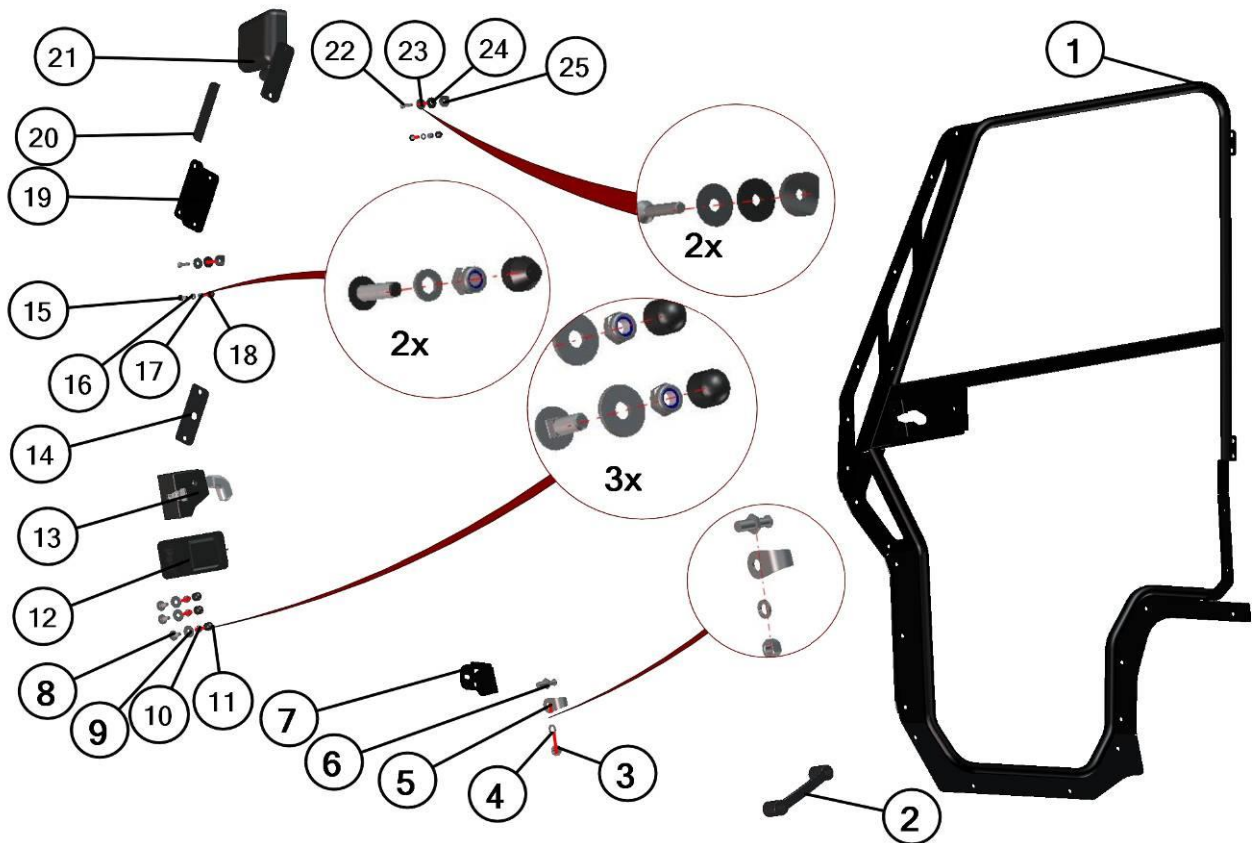

RIGHT TABLE

Position	Catalogue no.	Description	Qty
1	59S01U01-50W002	RIGHT DOOR FRAME WELDED	1
2	001703	HANDLE	1
3	000856	DOOR STOP NUT	1
4	000857	DOOR STOP WASHER	1
5	000855	DOOR STOP HOOK	1
6	000854	DOOR STOP PIN	1
7	59S01U01-50-015	RIGHT DOOR STOP HOLDER	1
8	002575	SCREW M8x20	3
9	001407	WASHER 8 LARGE	3
10	001388	SELF-LOCKING NUT M8	3
11	001309	PLASTIC NUT COVER OK13	3
12	000841	OUTER DOOR LOCK	1
13	001744	RIGHT INNER DOOR LOCK	1
14	00-109U-001	MIRROR RUBBER	1
15	001723	SCREW M6x20	2
16	001426	WASHER 6	2
17	001392	SELF-LOCKING NUT M6	2
18	001348	PLASTIC NUT COVER OK10	2
19	00-109U-002	MIRROR HOLDER	1
20	001420^00-109U-M004	SEALING "PE 25x3"	1
21	002774	RIGHT MIRROR	1
22	001701	SCREW M6x30	2
23	001715	PLASTIC WASHER 6	2
24	001735	RUBBER WASHER 6	2
25	001736	SEAT WASHER 6	2