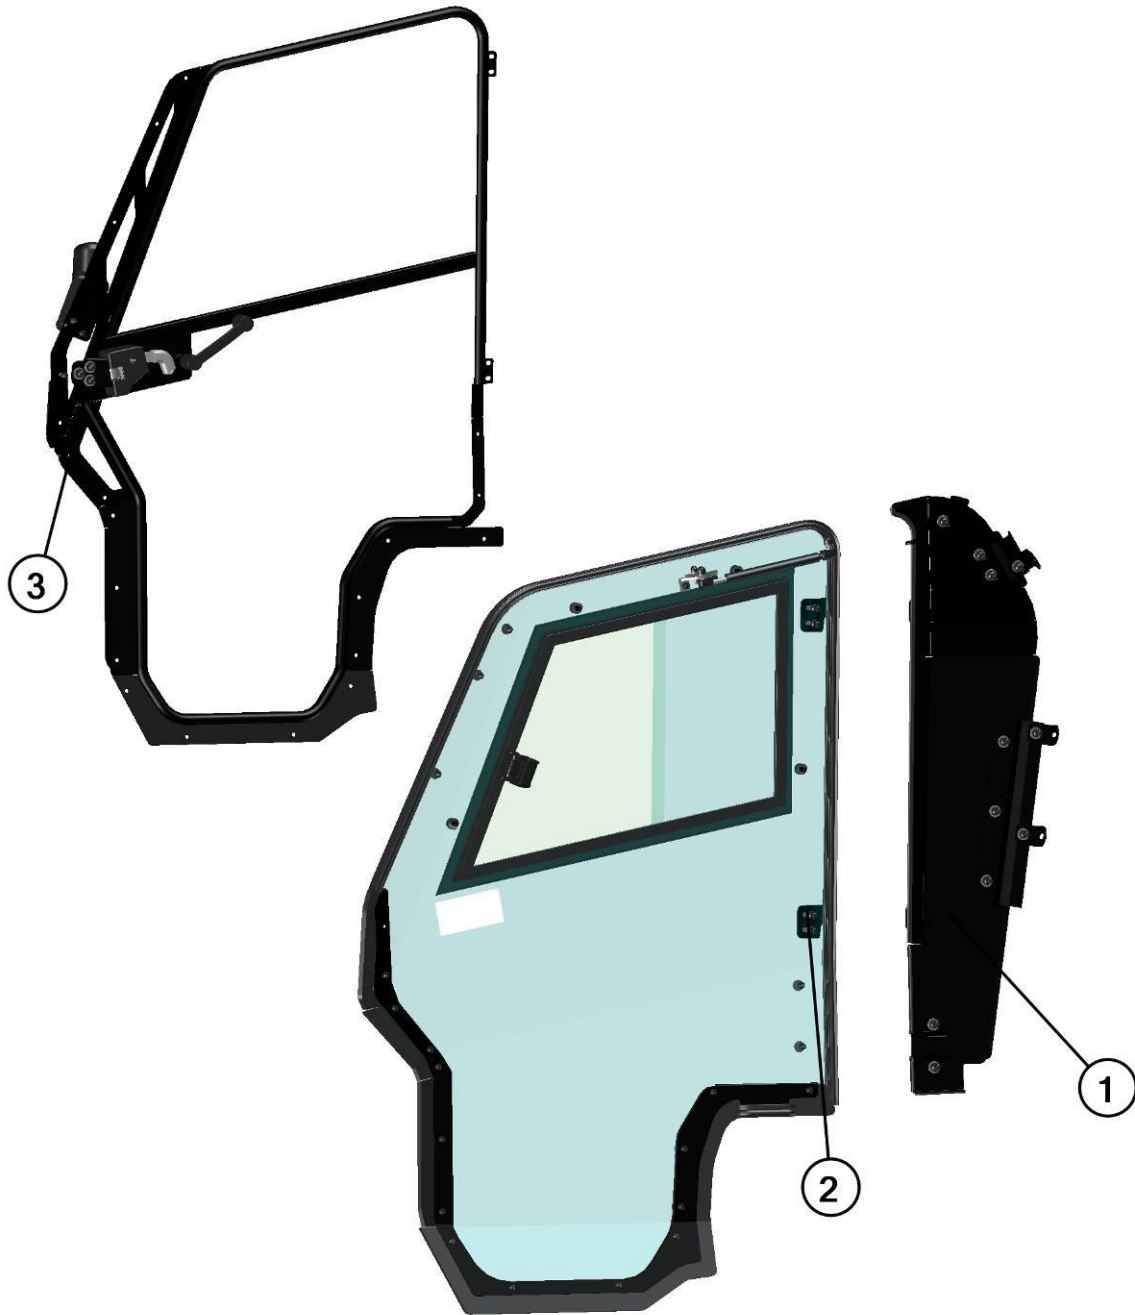

13

Position	Catalogue no.	Description	Qty
1	*****	RIGHT DOOR BASE	1
2	*****	RIGHT DOOR POLY ASSEMBLY	1
3	*****	RIGHT DOOR WELDED ASSEMBLY	1

THE LEFT DOOR IS SIMILAR WITH THE RIGHT DOOR, JUST USE LEFT OR RIGHT TABLE