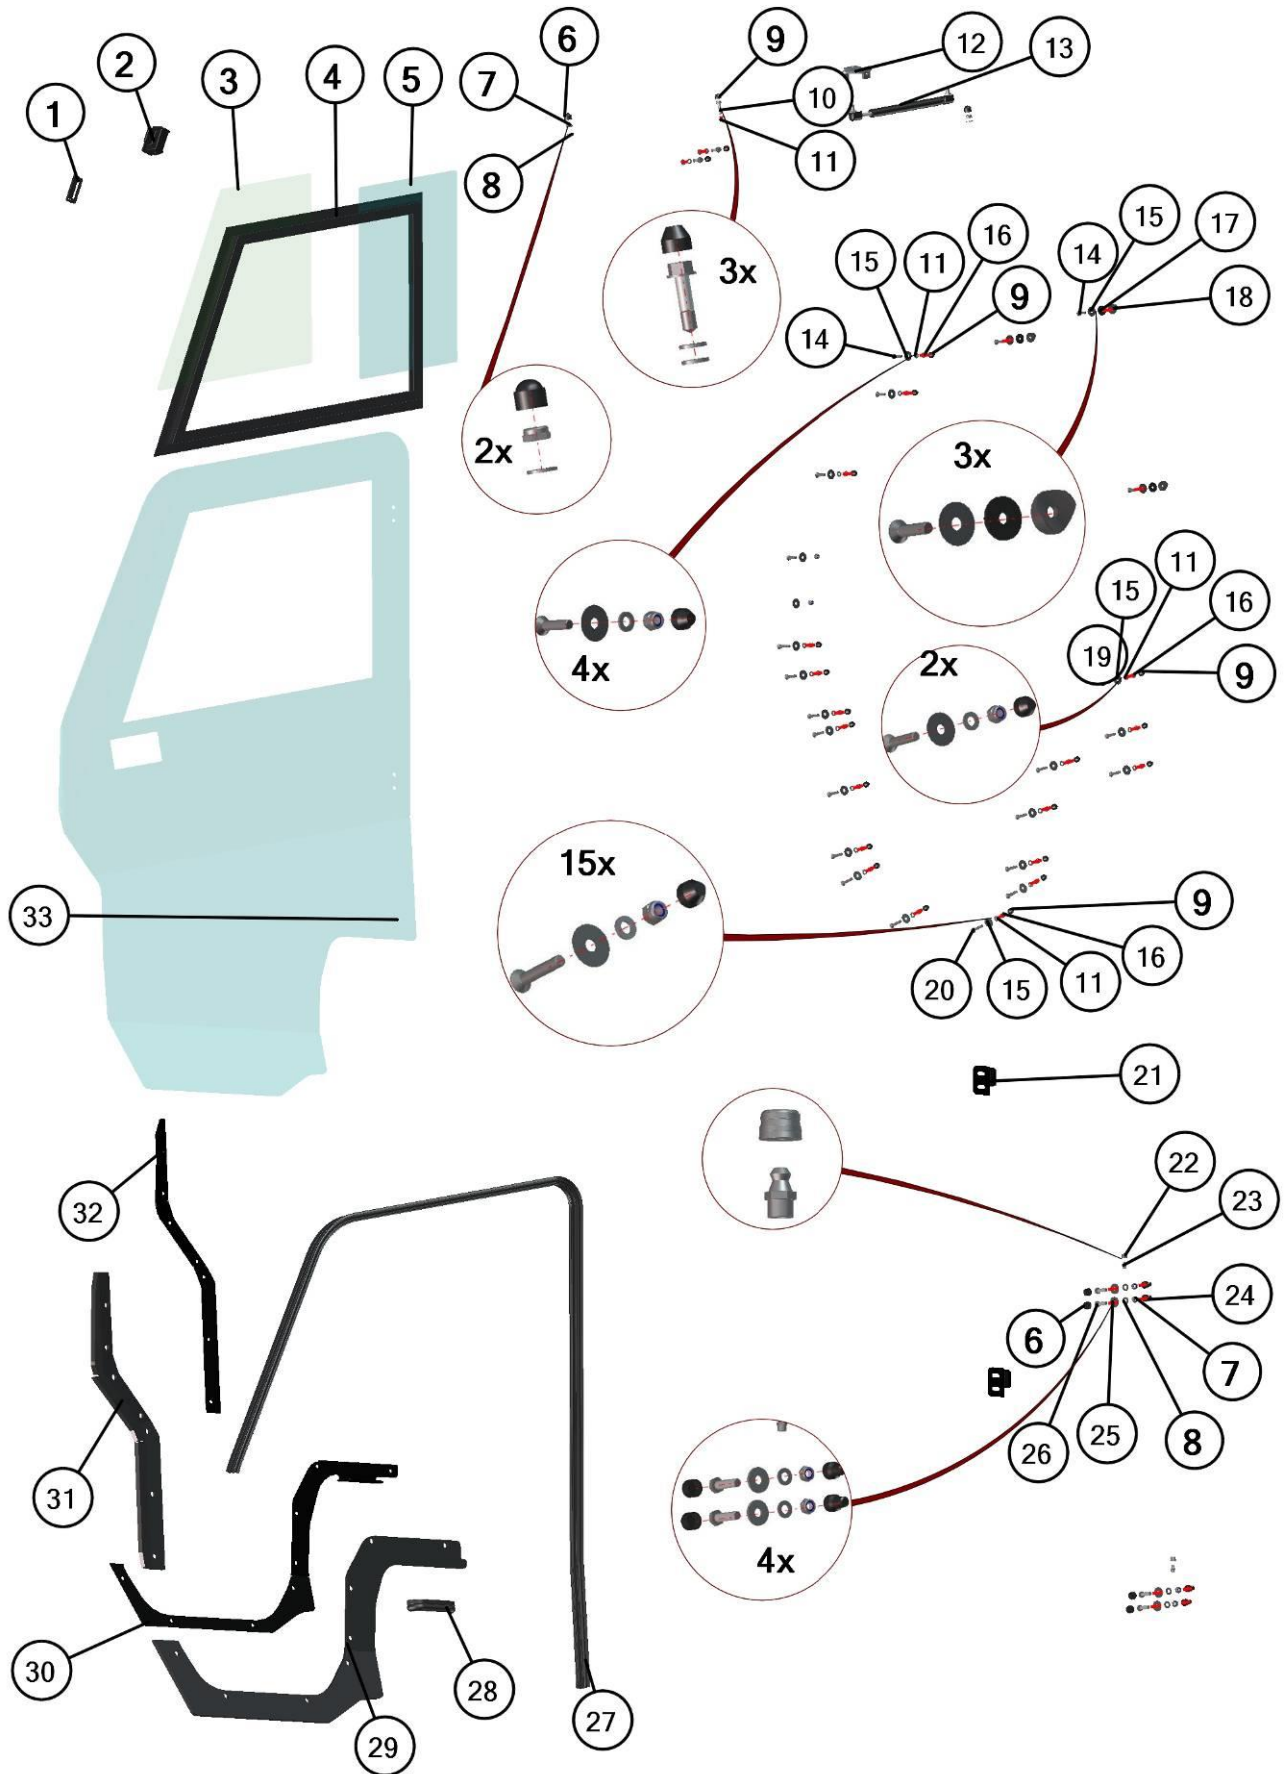

LEFT DOOR + RIGHT DOOR

12

13

Position	Catalogue no.	Description	Qty
1	*****	RIGHT DOOR BASE	1
2	*****	RIGHT DOOR POLY ASSEMBLY	1
3	*****	RIGHT DOOR WELDED ASSEMBLY	1

THE LEFT DOOR IS SIMILAR WITH THE RIGHT DOOR, JUST USE LEFT OR RIGHT TABLE

DOOR BASE

RIGHT TABLE

Position	Catalogue no.	Description	Qty
1	59S01U01-50W001	RIGHT DOOR BASE	1
2	002575	SCREW M8x20	8
3	001407	WASHER 8 LARGE	11
4	001388	SELF-LOCKING NUT M8	11
5	001308	PLASTIC NUT COVER OK13	11
6	00-101U-004	BASE UPPER HOLDER	1
7	59S01U01-50W007	RIGHT BASE UPPER HOLDER	1
8	59S01U01-50-023	REAR WINDOW HOLDER	3
9	59S01U01-50W006	RIGHT BASE MIDDLE HOLDER	1
10	59S01U01-50-004	BASE BOTTOM HOLDER	1
11	001771^59S01U01-50M003	SEALING "KR 15x4"	1
12	001001^59S01U01-50M003	RUBBER PROFILE "LEMOVKA"	1
13	001485	WASHER 10	2

DOOR POLY ASSEMBLY

17

RIGHT TABLE

Position	Catalogue no.	Description	Qty
1	001762	GLASS STOP	1
2	001700	GLASS LOCK	1
3	59S01U01-50-020	DOOR GLASS MOVABLE	1
4	59S01U01-50-021	RIGHT WINDOW FRAME	1
5	59S01U01-50-019	DOOR GLASS SOLID	1
6	001309	PLASTIC NUT COVER OK13	9
7	001388	SELF-LOCKING NUT M8	9
8	001387	WASHER 8	6
9	001348	PLASTIC NUT COVER OK10	26
10	001459	TEX SCREW 6,3x25	3
11	001426	WASHER 6	25
12	59S01U01-50-027	GAS SPRING HOLDER	1
13	000868	GAS SPRING	1
14	002120	SCREW M6x25	7
15	001715	PLASTIC WASHER 6	24
16	001392	SELF-LOCKING NUT M6	21
17	001735	RUBBER WASHER 6	3
18	001736	SEAT WASHER 6	3
19	001701	SCREW M6x30	2
20	002952	SCREW M6x35	15
21	59S01U01-50W003	RIGHT HINGE DOOR	2
22	001431	LUBRICATOR COVER	2
23	001430	LUBRICATOR	2
24	001308	PLASTIC NUT COVER OK13 LONG	4
25	001407	WASHER 8 LARGE	4
26	001411	SCREW M8x30	4
27	002454^59S01U01S50	RUBBER PROFILE "SARAZIN SIDE"	1
28	001004^59S01U01S50	RUBBER PROFILE "PIRELA SIDE"	1
29	59S01U01-50-014	RIGHT BOTTOM EPDM	1
30	59S01U01-50-024	RIGHT BOTTOM LEDGE	1
31	59S01U01-50-013	RIGHT FRONT EPDM	1
32	59S01U01-50-026	RIGHT FRONT LEDGE	1
33	59S01U01-50-002	RIGHT DOOR PANEL POLY	1