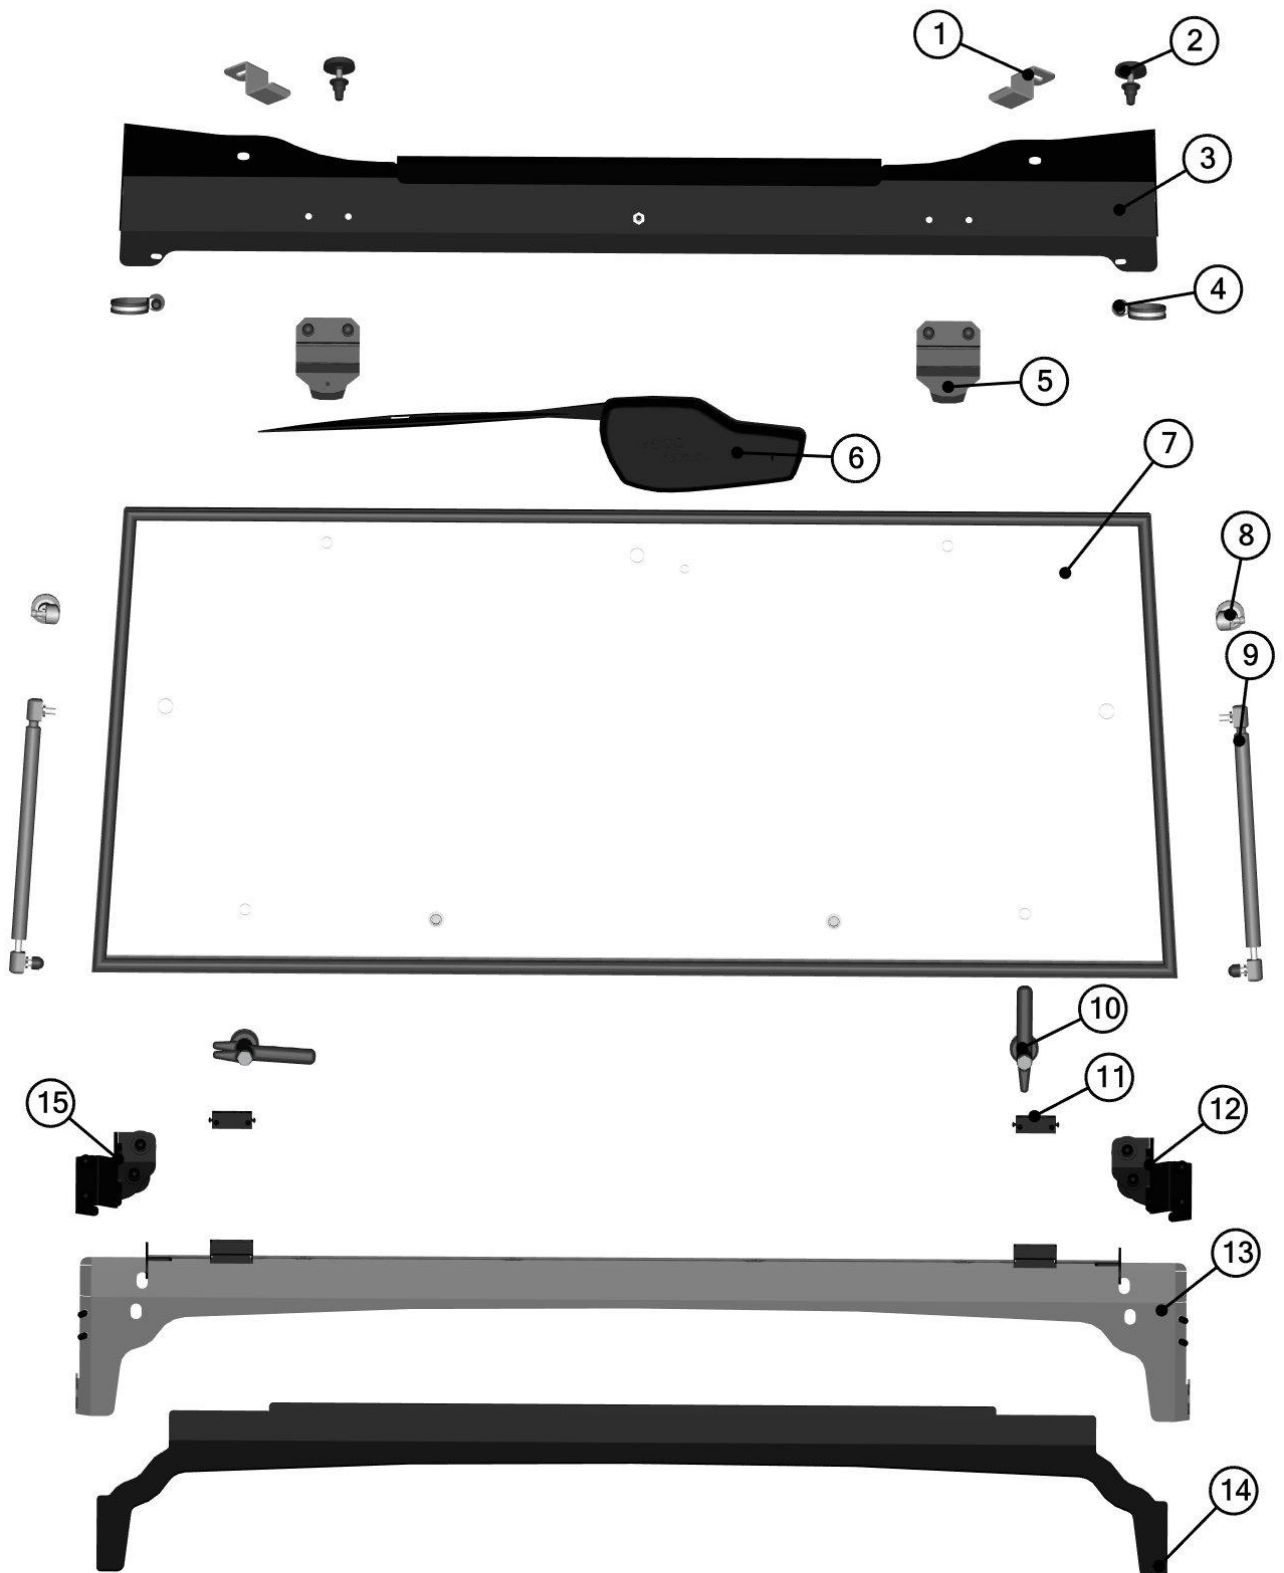

ID	Catalogue no.	Description	Qty
1	59S01U01S30	ROOF	1
2	59S01U01S40	LEFT DOOR	1
3	59S01U01S10	FRONT PANEL	1
4	59S01U01S50	RIGHT DOOR	1
5	59S01U01S20	REAR PANEL	1

FRONT PANEL

5

ID	Catalogue no.	Description	Qty
1	00-101U-004	FRONT UPPER LEDGE HOLDER	2
2	59S02U01-30M008	FIXING ASSEMBLY	2
3	59S01U01-10W004	FRONT UPPER LEDGE WELDED	1
4	59S01U01-10M005	FRONT UPPER LEDGE TIGHTENING STRAP	2
5	00-20M001	FRONT HINGE	2
6	59S01U01-10M006	FRONT WIPER ASSEMBLY	1
7	59S01U01-10M004	FRONT GLASS WITH SEALING	1
8	00-20M005	GAS SPRING HOLDER	2
9	00-10M022	GAS SPRING	2
10	00-10M023	FRONT GLASS LOCK	2
11	00-199U-010	FRONT GLASS STOP	2
12	59S01U01-10M003	RIGHT FRONT BOTTOM LEDGE HOLDER ASSEMBLY	1
13	59S01U01-10W001	FRONT BOTTOM LEDGE WELDED	1
14	59S01U01-10-005	FRONT BOTTOM LEDGE EPDM	1
15	59S01U01-10M009	LEFT FRONT BOTTOM LEDGE HOLDER ASSEMBLY	1

DOOR BASE

RIGHT TABLE

Position	Catalogue no.	Description	Qty
1	59S01U01-50W001	RIGHT DOOR BASE	1
2	002575	SCREW M8x20	8
3	001407	WASHER 8 LARGE	11
4	001388	SELF-LOCKING NUT M8	11
5	001308	PLASTIC NUT COVER OK13	11
6	00-101U-004	BASE UPPER HOLDER	1
7	59S01U01-50W007	RIGHT BASE UPPER HOLDER	1
8	59S01U01-50-023	REAR WINDOW HOLDER	3
9	59S01U01-50W006	RIGHT BASE MIDDLE HOLDER	1
10	59S01U01-50-004	BASE BOTTOM HOLDER	1
11	001771^59S01U01-50M003	SEALING "KR 15x4"	1
12	001001^59S01U01-50M003	RUBBER PROFILE "LEMOVKA"	1
13	001485	WASHER 10	2