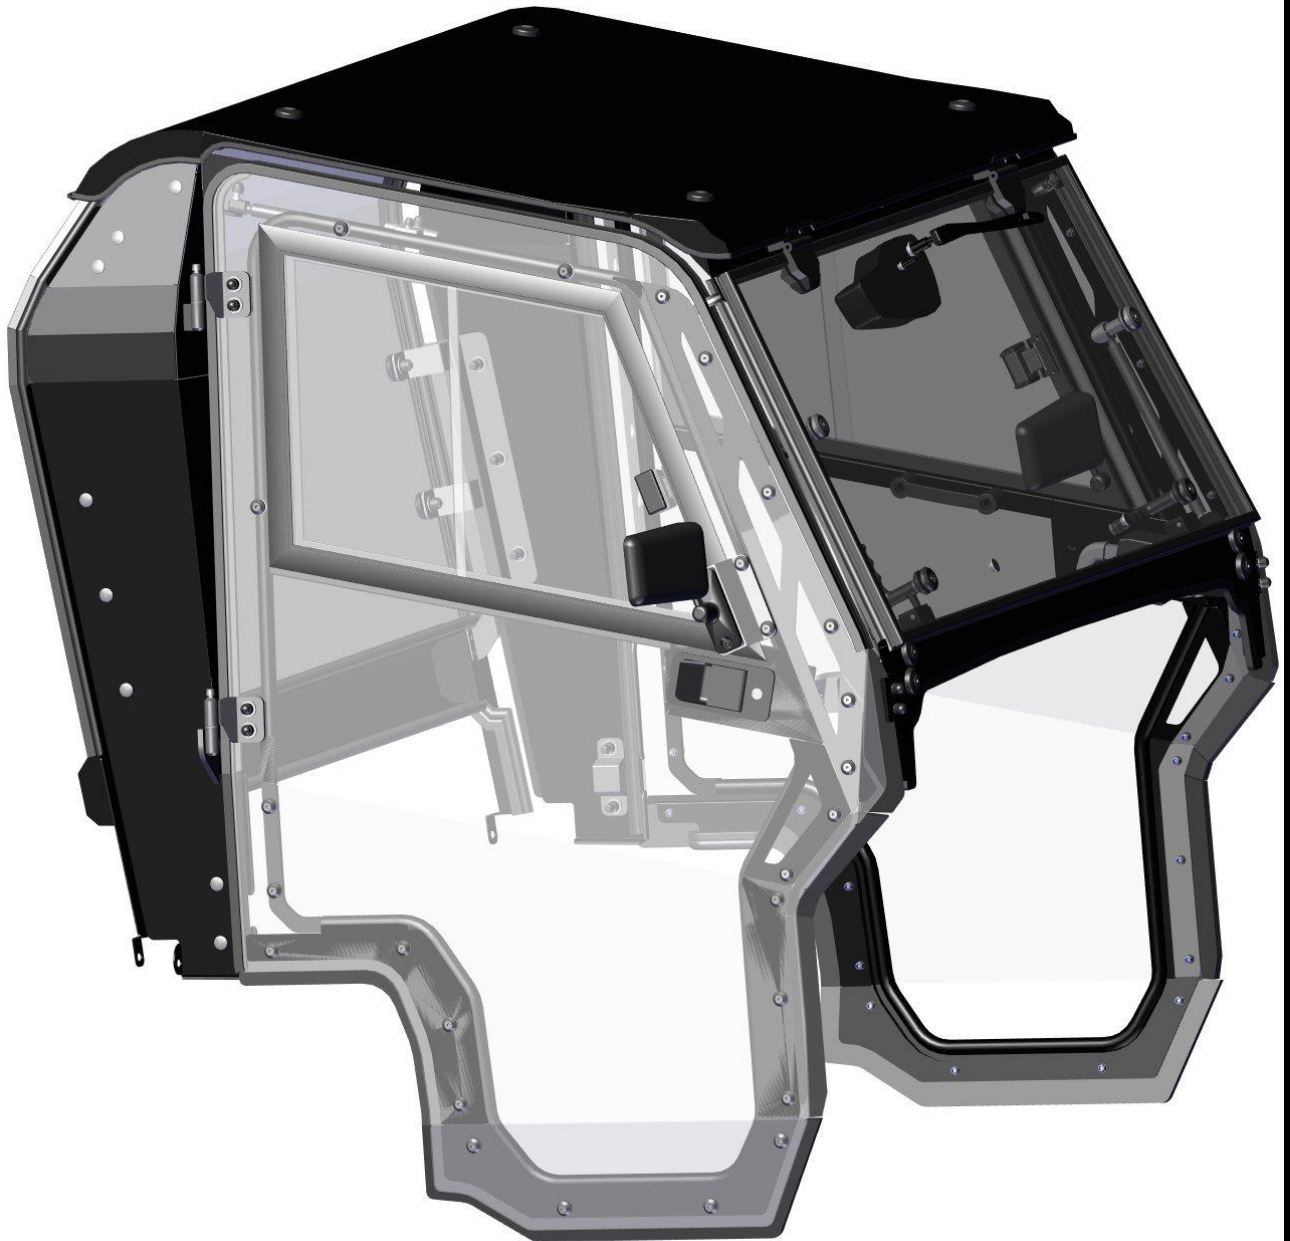

HardCabs

A DFK AMERICA COMPANY

SPARE - PARTS CATALOG

INTIMIDATOR

XD4

CAB PREVIEW

2

3

ID	Catalogue no.	Description	Qty
1	59S01U01S30	ROOF	1
2	59S01U01S40	LEFT DOOR	1
3	59S01U01S10	FRONT PANEL	1
4	59S01U01S50	RIGHT DOOR	1
5	59S01U01S20	REAR PANEL	1

FRONT PANEL

5

ID	Catalogue no.	Description	Qty
1	00-101U-004	FRONT UPPER LEDGE HOLDER	2
2	59S02U01-30M008	FIXING ASSEMBLY	2
3	59S01U01-10W004	FRONT UPPER LEDGE WELDED	1
4	59S01U01-10M005	FRONT UPPER LEDGE TIGHTENING STRAP	2
5	00-20M001	FRONT HINGE	2
6	59S01U01-10M006	FRONT WIPER ASSEMBLY	1
7	59S01U01-10M004	FRONT GLASS WITH SEALING	1
8	00-20M005	GAS SPRING HOLDER	2
9	00-10M022	GAS SPRING	2
10	00-10M023	FRONT GLASS LOCK	2
11	00-199U-010	FRONT GLASS STOP	2
12	59S01U01-10M003	RIGHT FRONT BOTTOM LEDGE HOLDER ASSEMBLY	1
13	59S01U01-10W001	FRONT BOTTOM LEDGE WELDED	1
14	59S01U01-10-005	FRONT BOTTOM LEDGE EPDM	1
15	59S01U01-10M009	LEFT FRONT BOTTOM LEDGE HOLDER ASSEMBLY	1