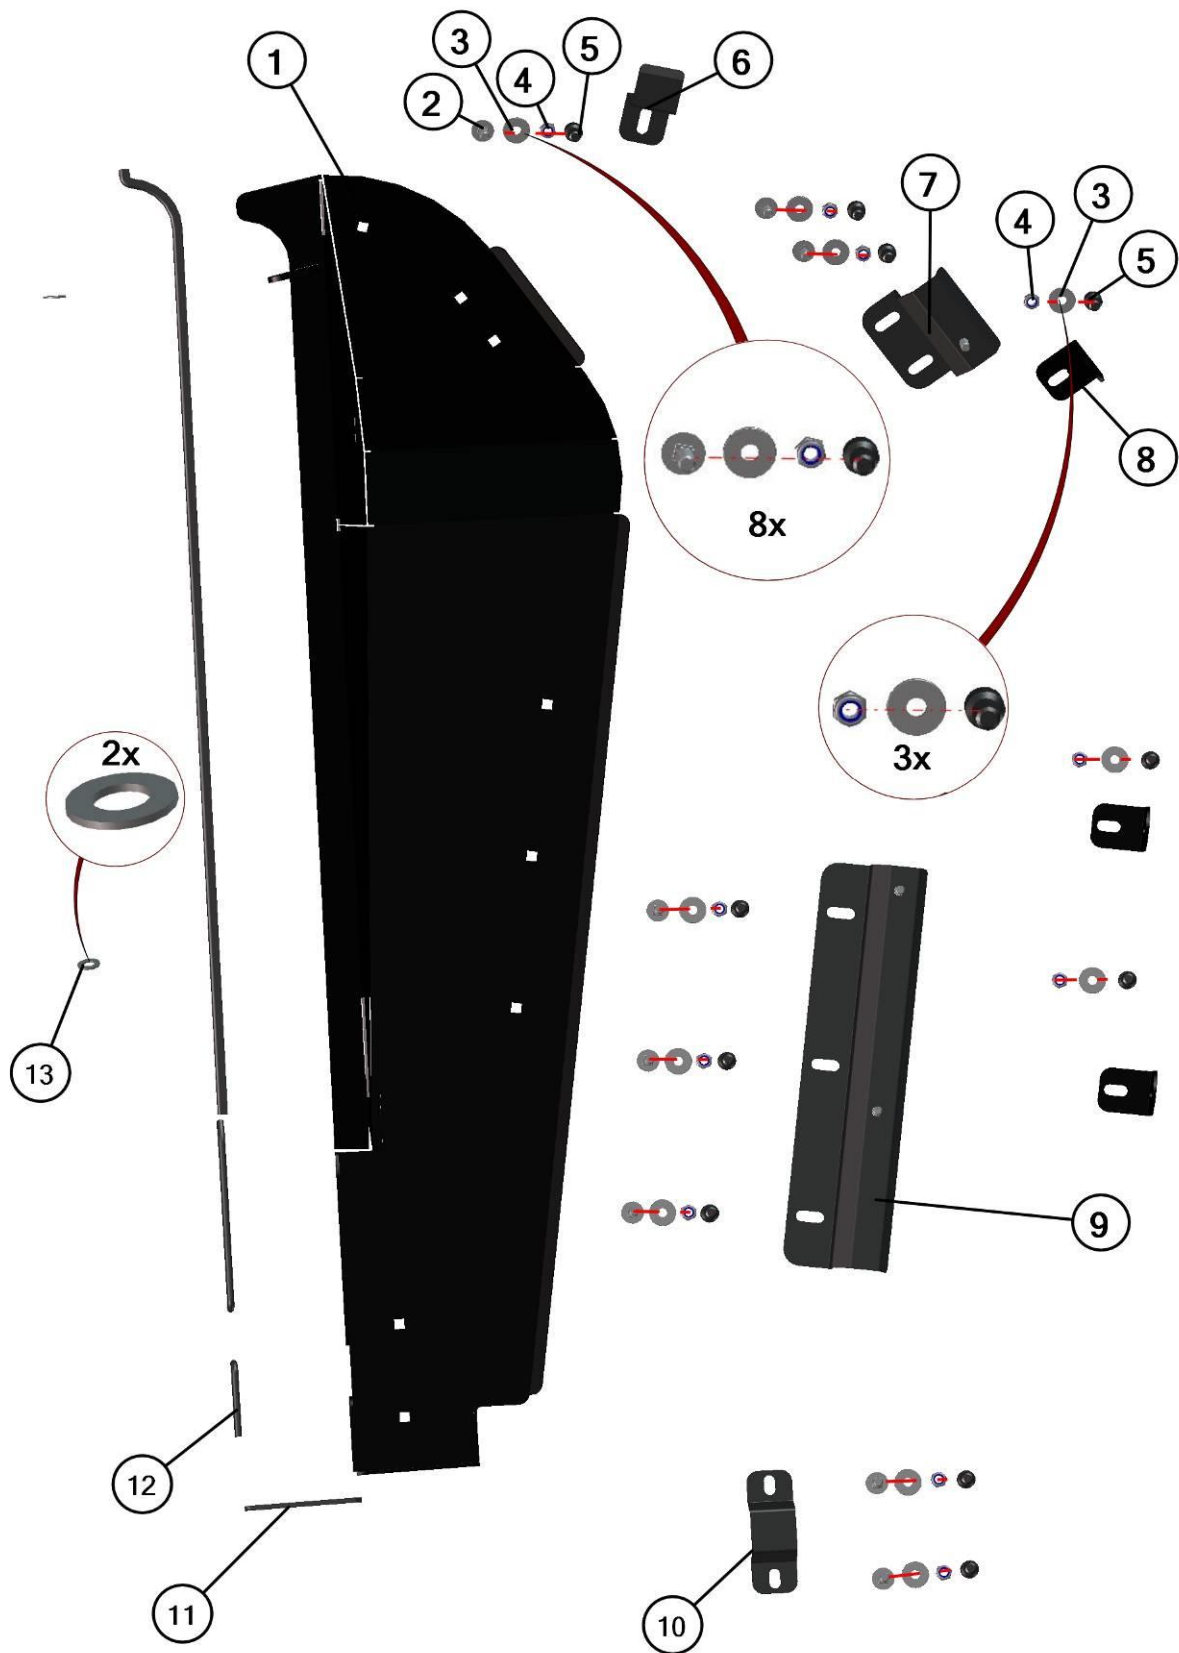

LEFT DOOR + RIGHT DOOR

12

13

Position	Catalogue no.	Description	Qty
1	*****	RIGHT DOOR BASE	1
2	*****	RIGHT DOOR POLY ASSEMBLY	1
3	*****	RIGHT DOOR WELDED ASSEMBLY	1

THE LEFT DOOR IS SIMILAR WITH THE RIGHT DOOR, JUST USE LEFT OR RIGHT TABLE

DOOR BASE

RIGHT TABLE

Position	Catalogue no.	Description	Qty
1	59S01U01-50W001	RIGHT DOOR BASE	1
2	002575	SCREW M8x20	8
3	001407	WASHER 8 LARGE	11
4	001388	SELF-LOCKING NUT M8	11
5	001308	PLASTIC NUT COVER OK13	11
6	00-101U-004	BASE UPPER HOLDER	1
7	59S01U01-50W007	RIGHT BASE UPPER HOLDER	1
8	59S01U01-50-023	REAR WINDOW HOLDER	3
9	59S01U01-50W006	RIGHT BASE MIDDLE HOLDER	1
10	59S01U01-50-004	BASE BOTTOM HOLDER	1
11	001771^59S01U01-50M003	SEALING "KR 15x4"	1
12	001001^59S01U01-50M003	RUBBER PROFILE "LEMOVKA"	1
13	001485	WASHER 10	2

DOOR POLY ASSEMBLY

17

RIGHT TABLE

Position	Catalogue no.	Description	Qty
1	001762	GLASS STOP	1
2	001700	GLASS LOCK	1
3	59S01U01-50-020	DOOR GLASS MOVABLE	1
4	59S01U01-50-021	RIGHT WINDOW FRAME	1
5	59S01U01-50-019	DOOR GLASS SOLID	1
6	001309	PLASTIC NUT COVER OK13	9
7	001388	SELF-LOCKING NUT M8	9
8	001387	WASHER 8	6
9	001348	PLASTIC NUT COVER OK10	26
10	001459	TEX SCREW 6,3x25	3
11	001426	WASHER 6	25
12	59S01U01-50-027	GAS SPRING HOLDER	1
13	000868	GAS SPRING	1
14	002120	SCREW M6x25	7
15	001715	PLASTIC WASHER 6	24
16	001392	SELF-LOCKING NUT M6	21
17	001735	RUBBER WASHER 6	3
18	001736	SEAT WASHER 6	3
19	001701	SCREW M6x30	2
20	002952	SCREW M6x35	15
21	59S01U01-50W003	RIGHT HINGE DOOR	2
22	001431	LUBRICATOR COVER	2
23	001430	LUBRICATOR	2
24	001308	PLASTIC NUT COVER OK13 LONG	4
25	001407	WASHER 8 LARGE	4
26	001411	SCREW M8x30	4
27	002454^59S01U01S50	RUBBER PROFILE "SARAZIN SIDE"	1
28	001004^59S01U01S50	RUBBER PROFILE "PIRELA SIDE"	1
29	59S01U01-50-014	RIGHT BOTTOM EPDM	1
30	59S01U01-50-024	RIGHT BOTTOM LEDGE	1
31	59S01U01-50-013	RIGHT FRONT EPDM	1
32	59S01U01-50-026	RIGHT FRONT LEDGE	1
33	59S01U01-50-002	RIGHT DOOR PANEL POLY	1