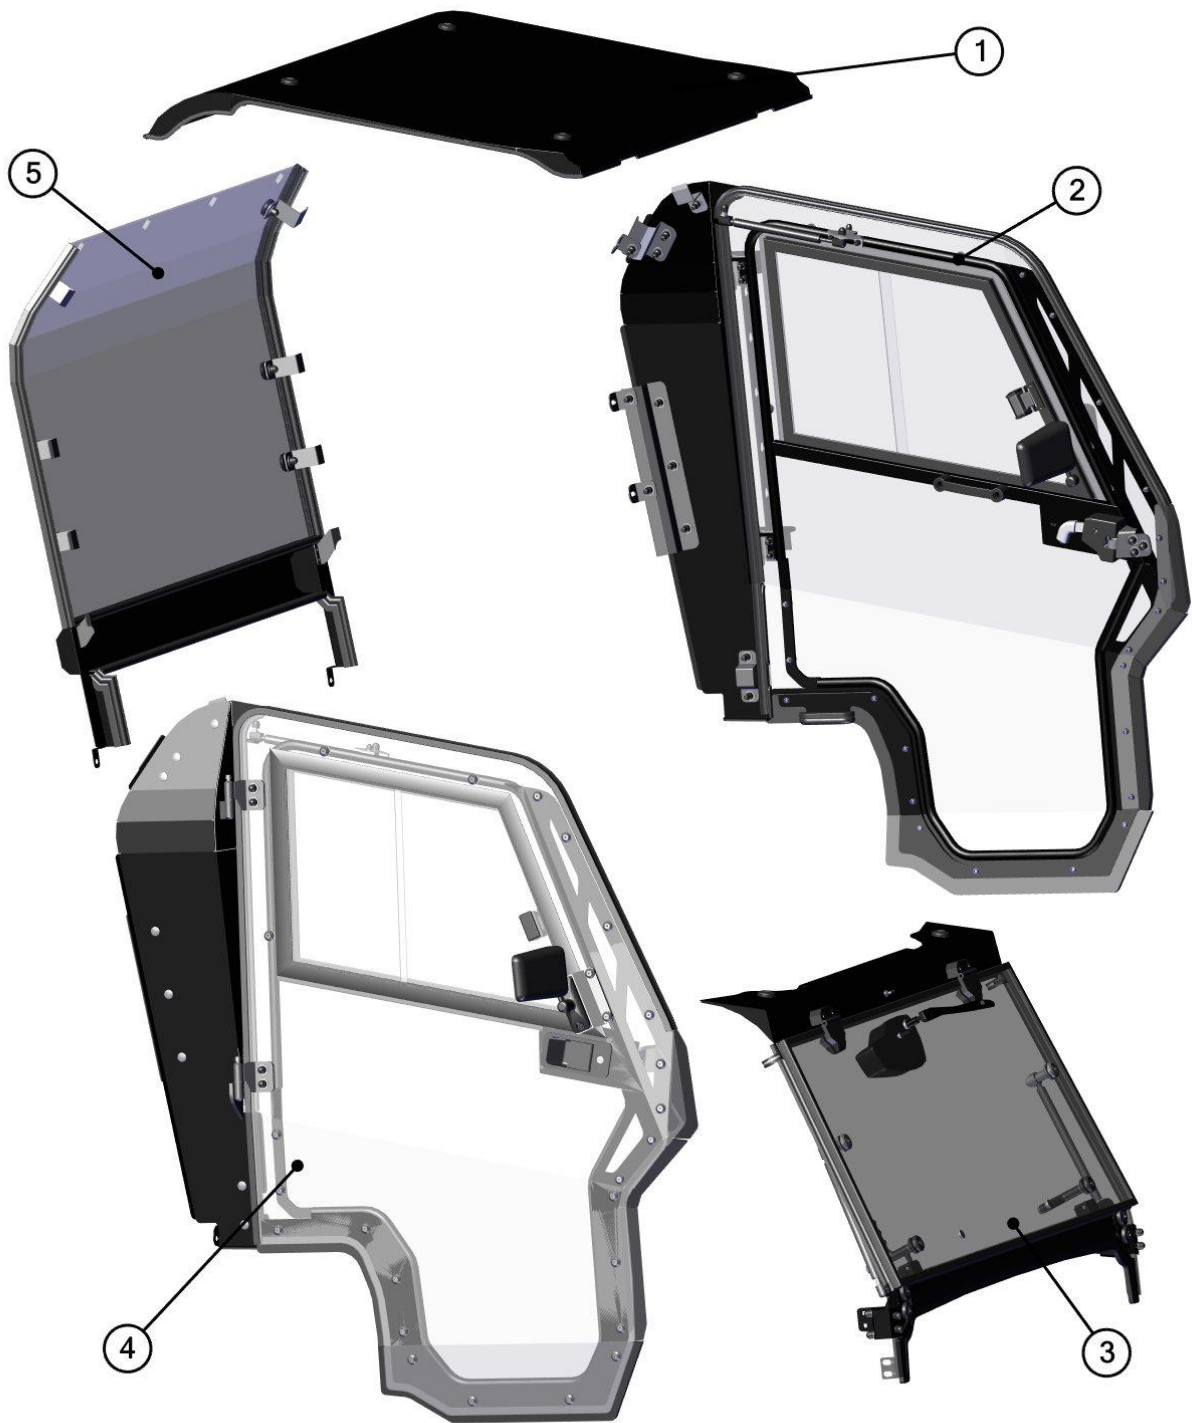

3

ID	Catalogue no.	Description	Qty
1	59S01U01S30	ROOF	1
2	59S01U01S40	LEFT DOOR	1
3	59S01U01S10	FRONT PANEL	1
4	59S01U01S50	RIGHT DOOR	1
5	59S01U01S20	REAR PANEL	1