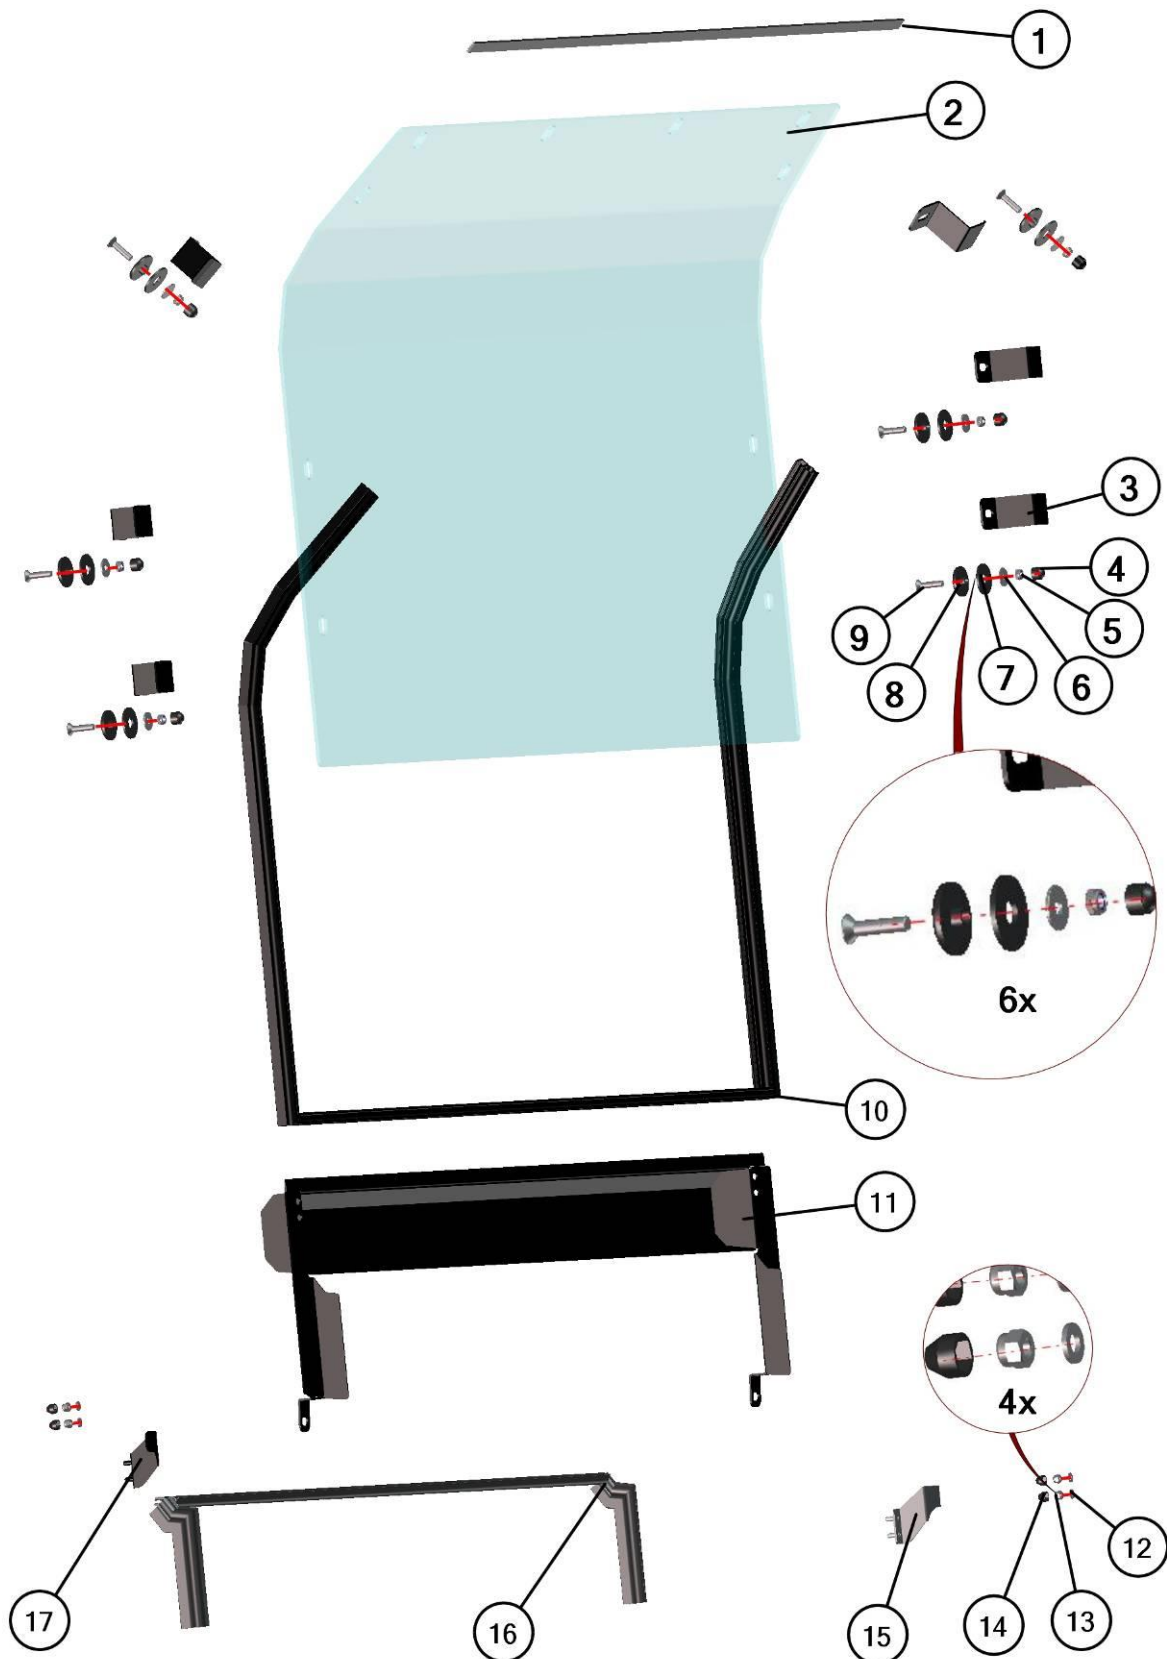

Position	Catalogue no.	Description	Qty
1	001771^59S01U01-20M001	RUBBER PROFILE "KR 15x4" 1	1
2	59S01U01-20-001	REAR WINDOW POLY	1
3	59S01U01-20-003	REAR WINDOW HOLDER	6
4	001309	PLASTIC NUT COVER OK13	6
5	001388	SELF-LOCKING NUT M8	6
6	001407	WASHER 8 LARGE	6
7	001428	RUBBER WASHER 8	6
8	001429	PLASTIC WASHER 8	6
9	001760	SCREW M8x35	6
10	001012^59S01U01-20M001	RUBBER PROFILE "SARAZIN"	1
11	59S01U01-20W001_01	REAR BOTTOM LEDGE	1
12	001426	WASHER 6	4
13	001392	SELF-LOCKING NUT M6	4
14	001348	PLASTIC NUT COVER OK10	4
15	59S01U01-20W003	LEFT BOTTOM HOLDER	1
16	001005^59S01U01-20M002	RUBBER PROFILE "PIRELA STRAIGHT"	1
17	59S01U01-20W002	RIGHT BOTTOM HOLDER	1