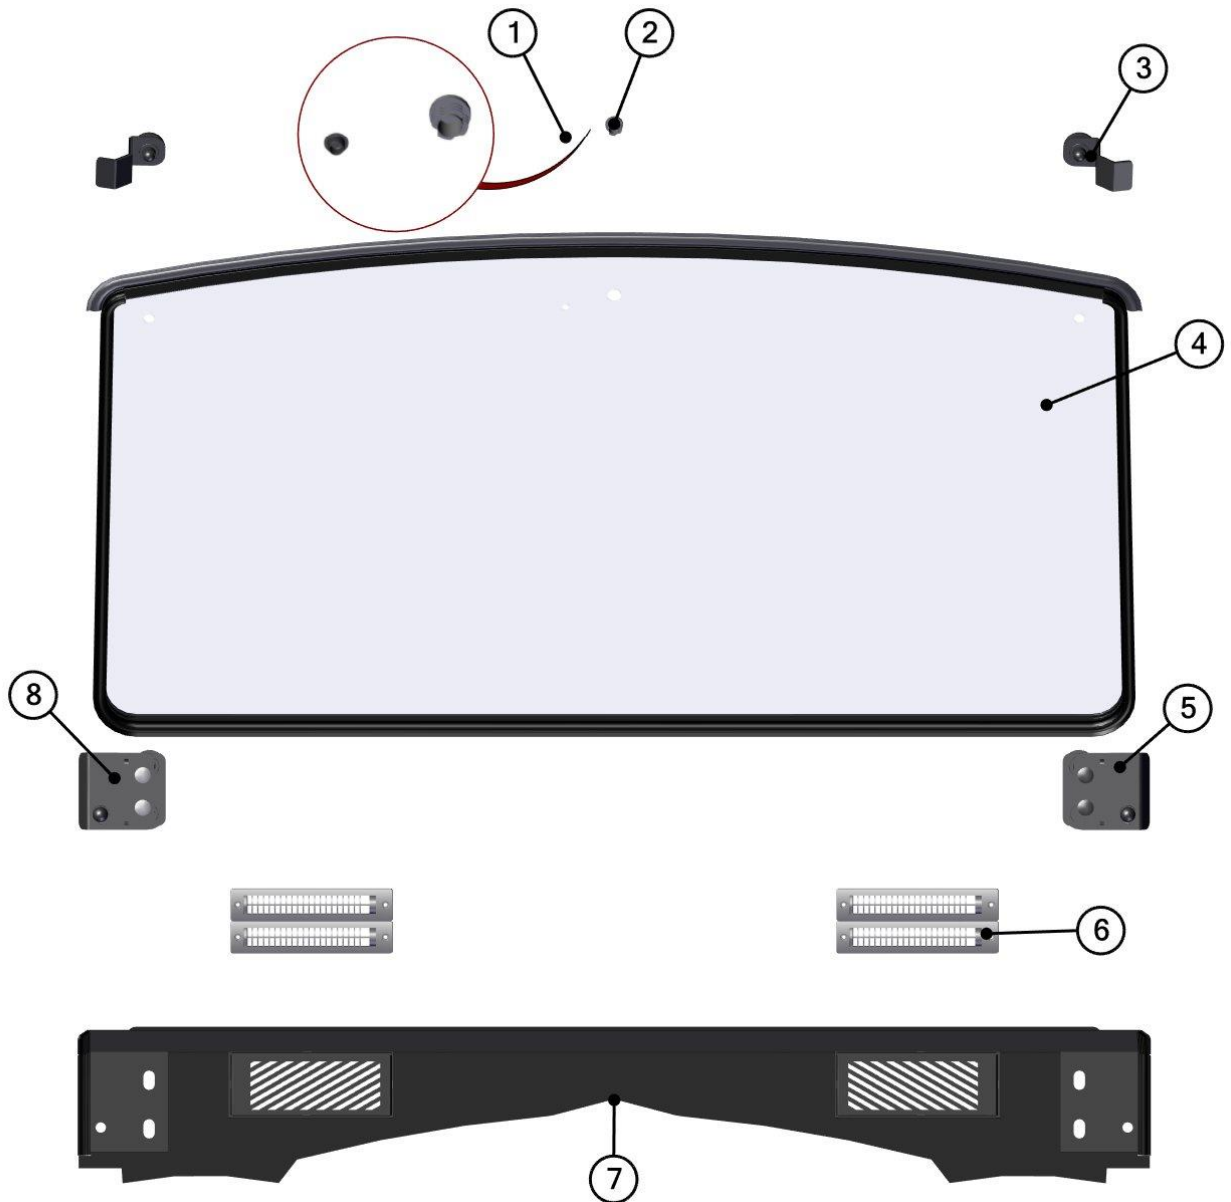

5

ID	Catalogue no.	Description	Qty
1	003275	BLANKING SMALL	1
2	002313	BLANKING BIG	1
3	40S05U01-10M006	FRONT GLASS HOLDER ASSEMBLY	2
4	40S05U01-10M001	FRONT GLASS WITH SEALING	1
5	40S05U01-10M021	RIGHT FRONT BOTTOM LEDGE HOLDER ASSEMBLY	1
6	002848	AIR VENT	4
7	40S05U01-10M002	FRONT BOTTOM LEDGE ASSEMBLY	1
8	40S05U01-10M020	LEFT FRONT BOTTOM LEDGE HOLDER ASSEMBLY	1