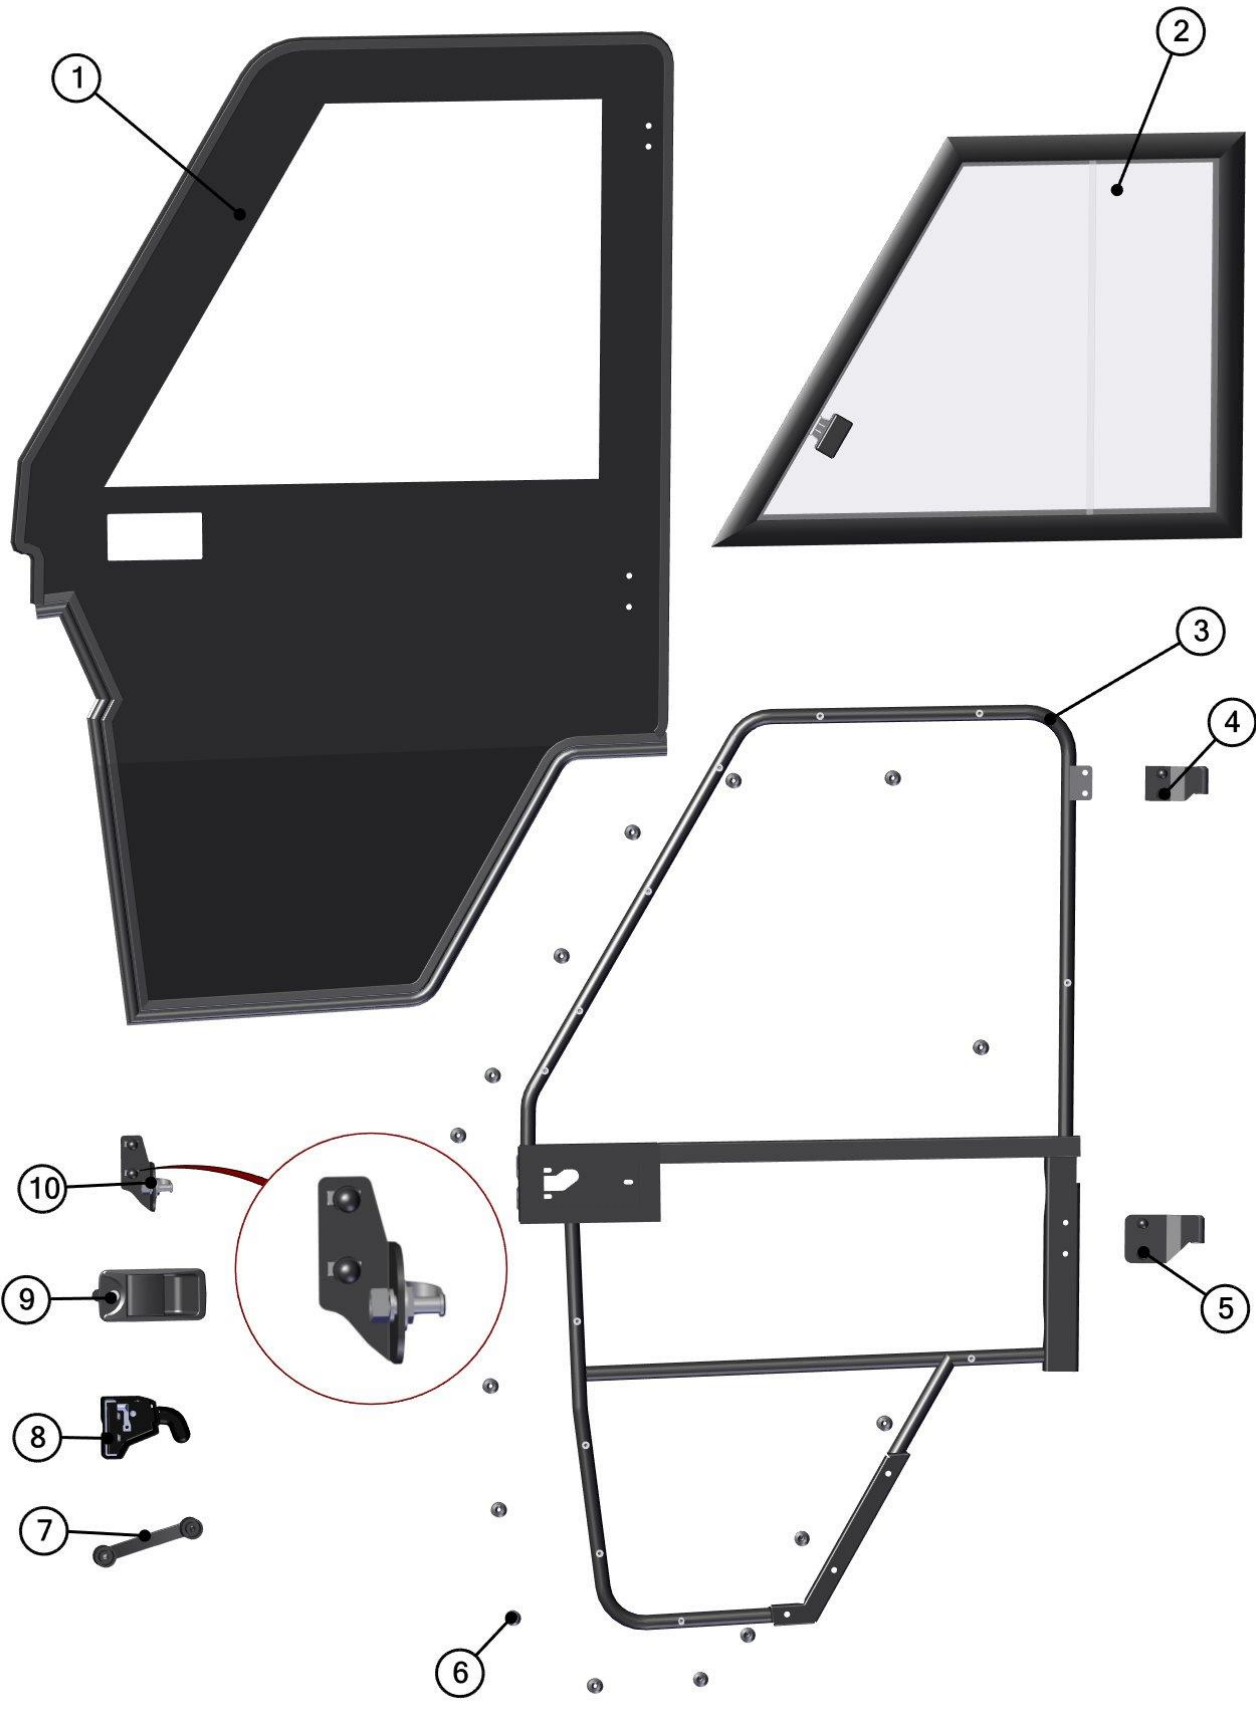

14

LEFT TABLE

ID	Catalogue no.	Description	Qty
1	40S05R01-40M009	LEFT DOOR PANEL	1
2	40S05U01-40M002	LEFT WINDOW ASSEMBLY	1
3	40S05R01-40W002	LEFT DOOR FRAME WELDED	1
4	00-105U-M004	LEFT UPPER HINGE ASSEMBLY	1
5	40S05R01-40M012	LEFT BOTTOM HINGE ASSEMBLY	1
6	00-00M019	FIXING ASSEMBLY	12
7	00-40M018	HANDLE ASSEMBLY	1
8	00-40M019	LEFT INNER DOOR LOCK ASSEMBLY	1
9	000841	OUTER DOOR LOCK	1
10	40S05R01-40M011	LEFT DOOR STOP ASSEMBLY	1

RIGHT TABLE

ID	Catalogue no.	Description	Qty
1	40S05R01-50M009	RIGHT DOOR PANEL	1
2	40S05U01-50M002	RIGHT WINDOW ASSEMBLY	1
3	40S05R01-50W002	RIGHT DOOR FRAME WELDED	1
4	00-105U-M003	RIGHT UPPER HINGE ASSEMBLY	1
5	40S05R01-50M012	RIGHT BOTTOM HINGE ASSEMBLY	1
6	00-00M019	FIXING ASSEMBLY	12
7	00-40M018	HANDLE ASSEMBLY	1
8	00-50M019	RIGHT INNER DOOR LOCK ASSEMBLY	1
9	000841	OUTER DOOR LOCK	1
10	40S05R01-50M011	RIGHT DOOR STOP ASSEMBLY	1