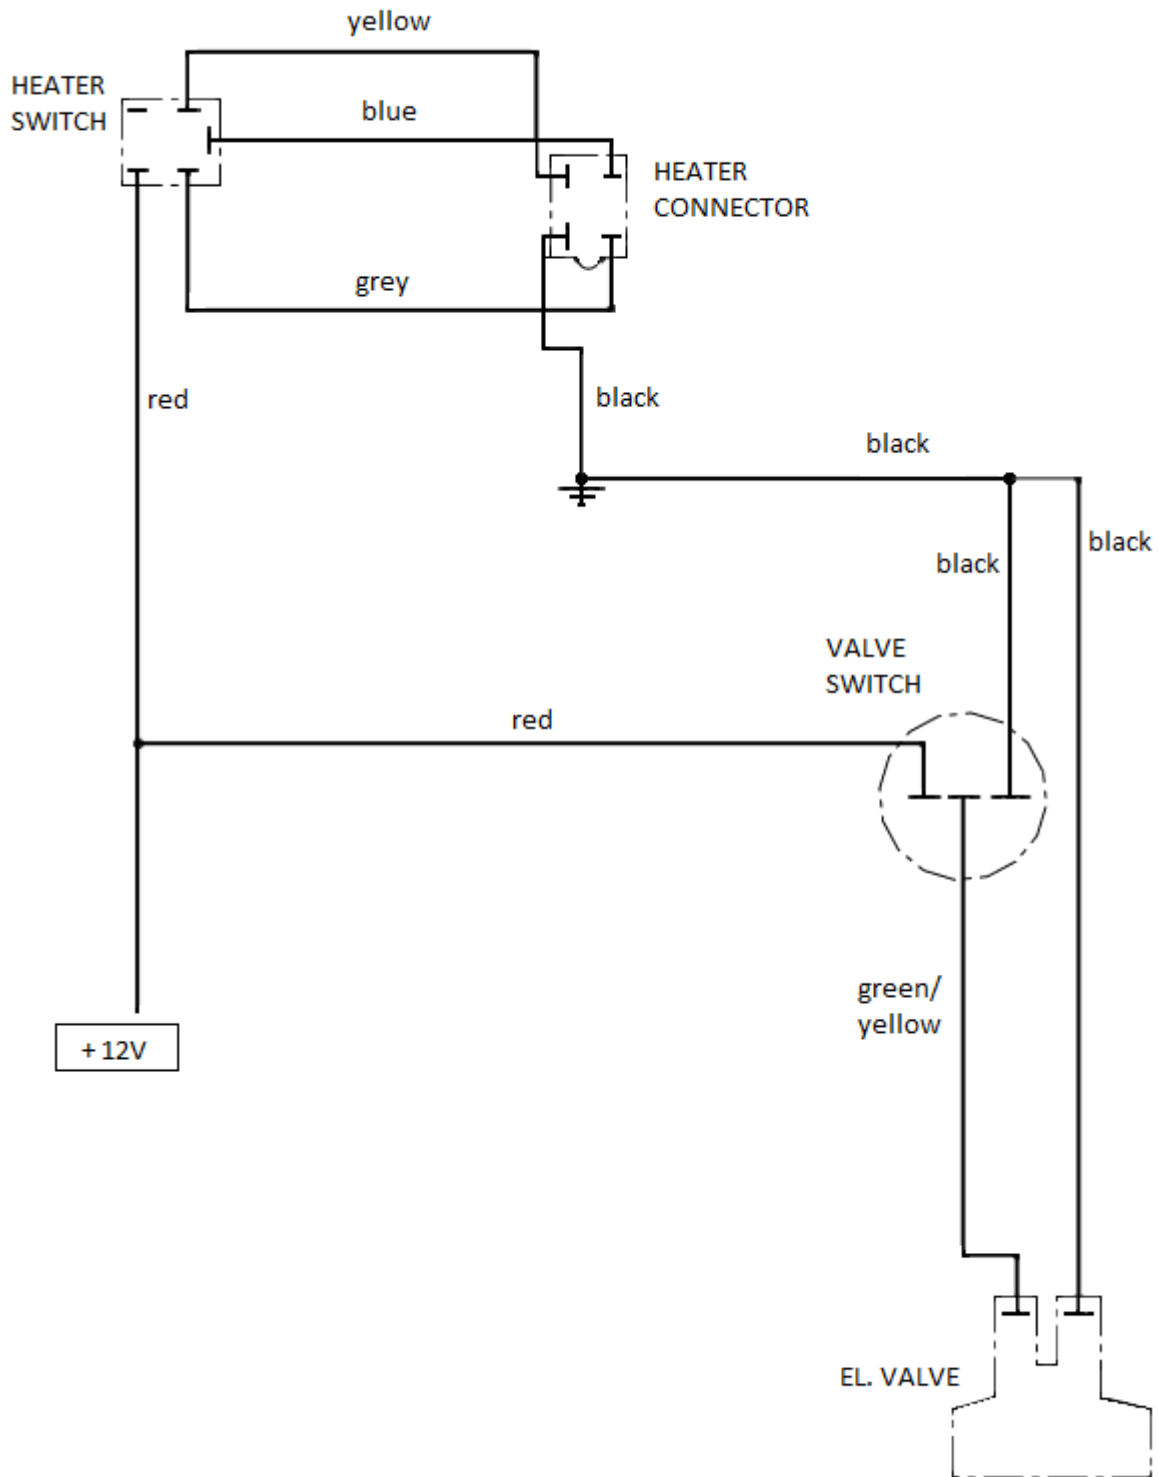

Overall wiring diagram (heater)

20

Position	Catalogue no.	Description	Qty
1	004322	SWITCH WIPER /WASHER /OFF	1
2	004565	WASHER TANK	1
3	001576	WASHER MOTOR	1
4	001652	FUSE BOX 2x1	1
5	002764	WIPER MOTOR 12V	1
6	40S04U01-01M002	WIPER HARNESS	1
7	40S05U01-02M002	HEATER COVER	1
8	002491	AIR VENT VALVE	1
9	002386	ELECTROMAGNETIC VALVE	1
10	001367	TIGHTENING STRAP 12-22MM	2
11	002642	TIGHTENING STRAP 14-27MM	10
12	002643	TIGHTENING STRAP 21-38MM	2
13	001368	TIGHTENING STRAP 40-60MM	4
14	00-02M010	HEATER ASSEMBLY	1
15	002379	AIR VENT BIGGER	2
16	002795	AIR HOSE	1
17	002705	AL SELFGLUED TAPE	1
18	40S04U01-03M001	WASHER HARNESS	1
19	002502	HEATER TUBE "Y" LARGE	1
20	002391	EL.VENT SWITCH	1
21	002702	HEATER SWITCH	1
22	52S03U01-02M006	HEATER HARNESS	1
23	000896	HEATER HOSE	1

SEE PICTURES ON NEXT PAGES