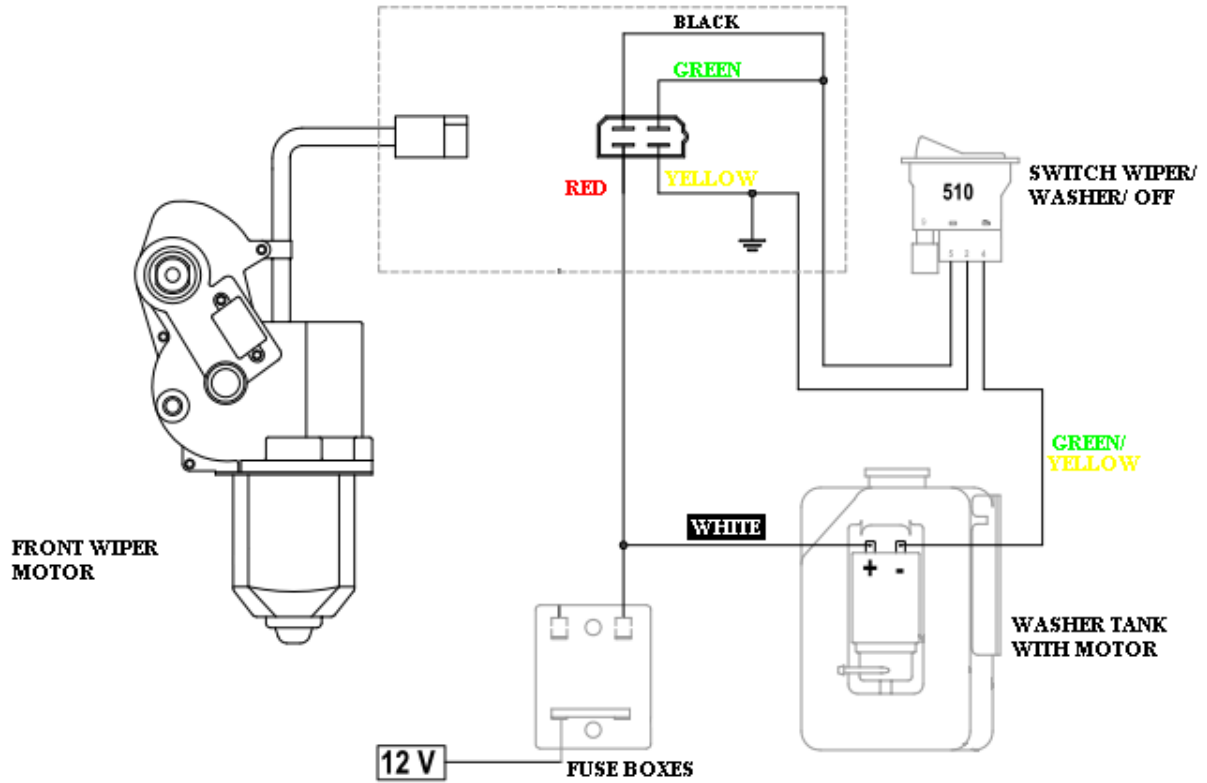

LEFT TABLE

ID	Catalogue no.	Description	Qty
1	40S05R01-40M001	LEFT DOOR BASE ASSEMBLY	1
2	40S05R01-40M003	DOOR BASE HOLDER ASSEMBLY 1	1
3	40S05R01-40M004	DOOR BASE HOLDER ASSEMBLY 2	1
4	40S05R01-40M005	DOOR BASE HOLDER ASSEMBLY 3	1
5	40S05R01-40M006	DOOR BASE HOLDER ASSEMBLY 4	1
6	40S05R01-40M007	LEFT FRAME HINGE ASSEMBLY	2

RIGHT TABLE

ID	Catalogue no.	Description	Qty
1	40S05R01-50M001	RIGHT DOOR BASE ASSEMBLY	1
2	40S05R01-40M003	DOOR BASE HOLDER ASSEMBLY 1	1
3	40S05R01-40M004	DOOR BASE HOLDER ASSEMBLY 2	1
4	40S05R01-40M005	DOOR BASE HOLDER ASSEMBLY 3	1
5	40S05R01-40M006	DOOR BASE HOLDER ASSEMBLY 4	1
6	40S05R01-50M007	RIGHT FRAME HINGE ASSEMBLY	2

ELECTROINSTALLATION

Overall wiring diagram (wiper/washer)