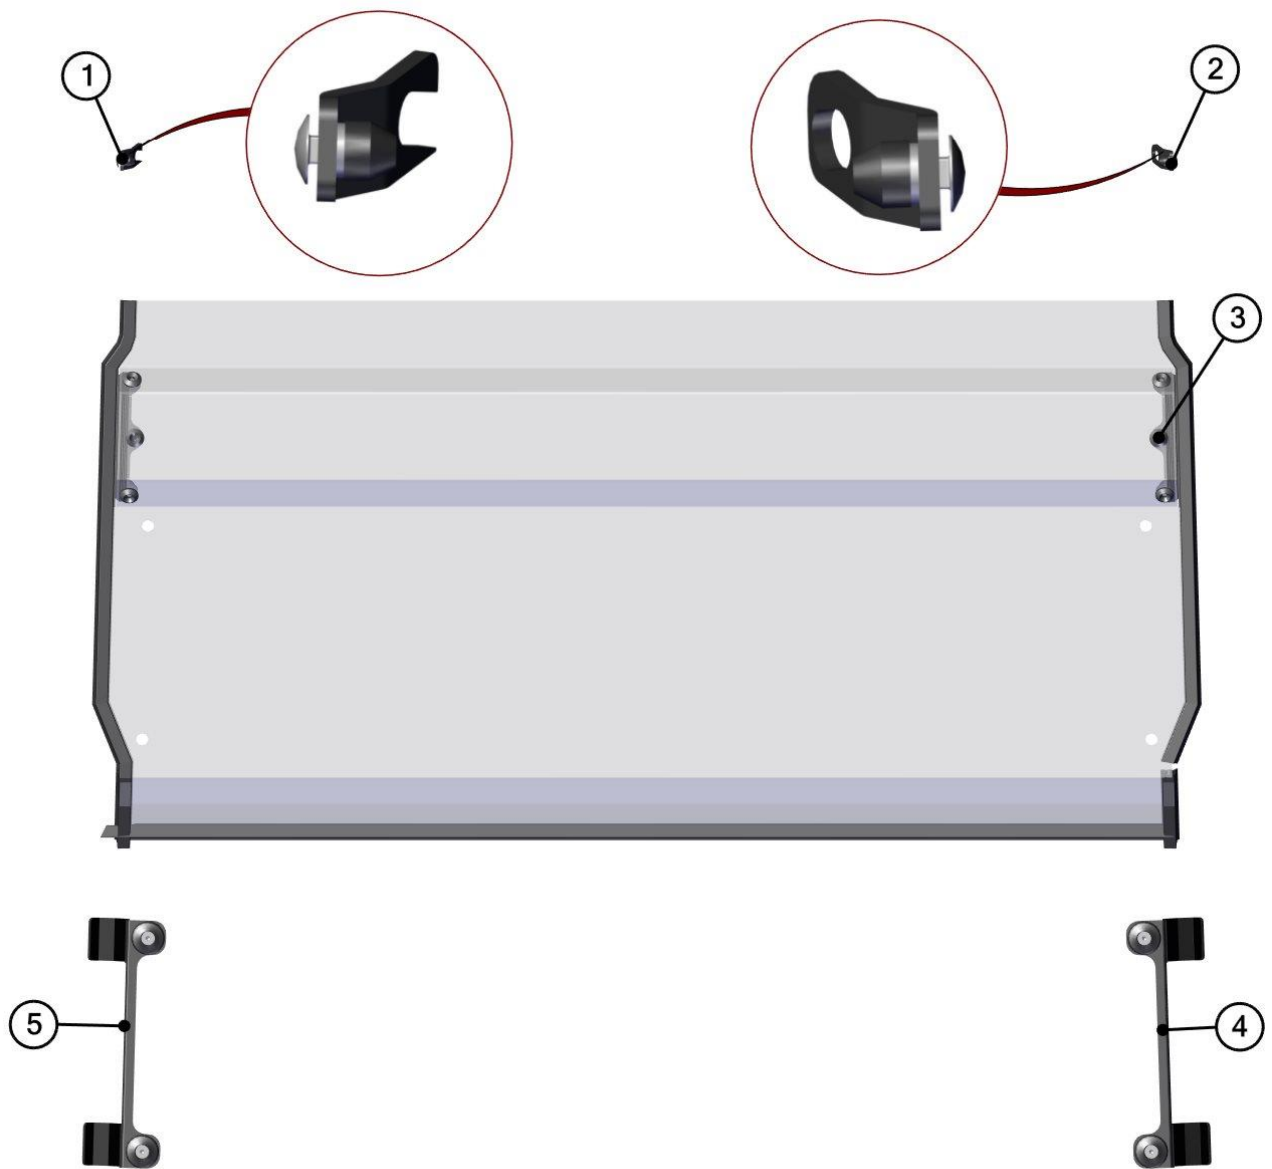

7

ID	Catalogue no.	Description	Qty
1	40S05U01-20M004	LEFT REAR FIXING ASSEMBLY	1
2	40S05U01-20M005	RIGHT REAR FIXING ASSEMBLY	1
3	40S05U01-20M001	REAR POLYCARBONATE ASSEMBLY	1
4	40S05U01-20M006	RIGHT REAR HOLDER ASSEMBLY	1
5	40S05U01-20M002	LEFT REAR HOLDER ASSEMBLY	1