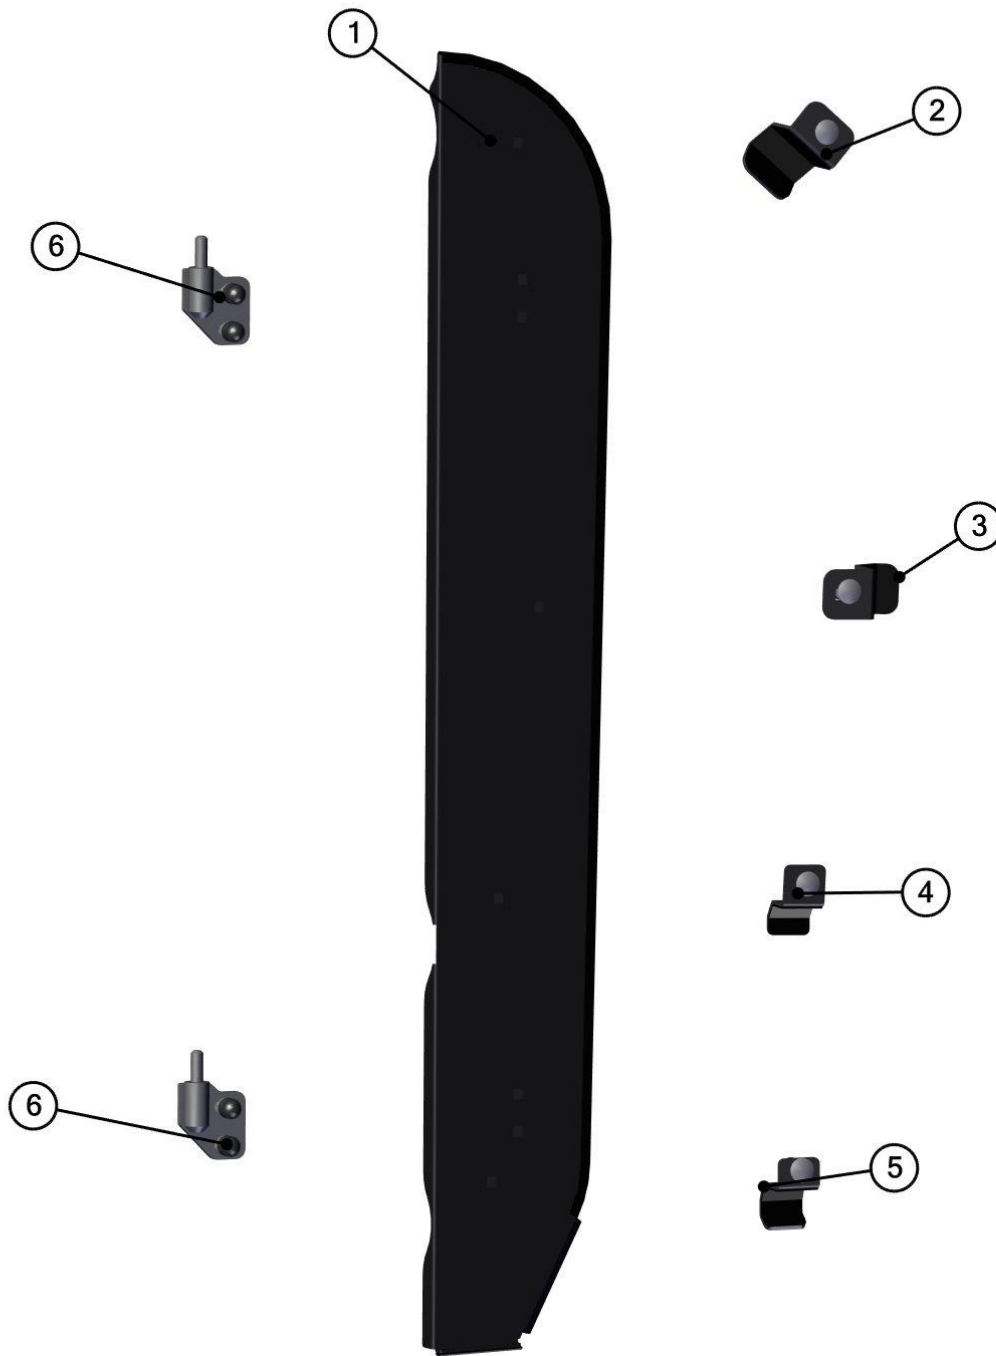

LEFT TABLE

ID	Catalogue no.	Description	Qty
1	40S05R01-40M001	LEFT DOOR BASE ASSEMBLY	1
2	40S05R01-40M003	DOOR BASE HOLDER ASSEMBLY 1	1
3	40S05R01-40M004	DOOR BASE HOLDER ASSEMBLY 2	1
4	40S05R01-40M005	DOOR BASE HOLDER ASSEMBLY 3	1
5	40S05R01-40M006	DOOR BASE HOLDER ASSEMBLY 4	1
6	40S05R01-40M007	LEFT FRAME HINGE ASSEMBLY	2

RIGHT TABLE

ID	Catalogue no.	Description	Qty
1	40S05R01-50M001	RIGHT DOOR BASE ASSEMBLY	1
2	40S05R01-40M003	DOOR BASE HOLDER ASSEMBLY 1	1
3	40S05R01-40M004	DOOR BASE HOLDER ASSEMBLY 2	1
4	40S05R01-40M005	DOOR BASE HOLDER ASSEMBLY 3	1
5	40S05R01-40M006	DOOR BASE HOLDER ASSEMBLY 4	1
6	40S05R01-50M007	RIGHT FRAME HINGE ASSEMBLY	2