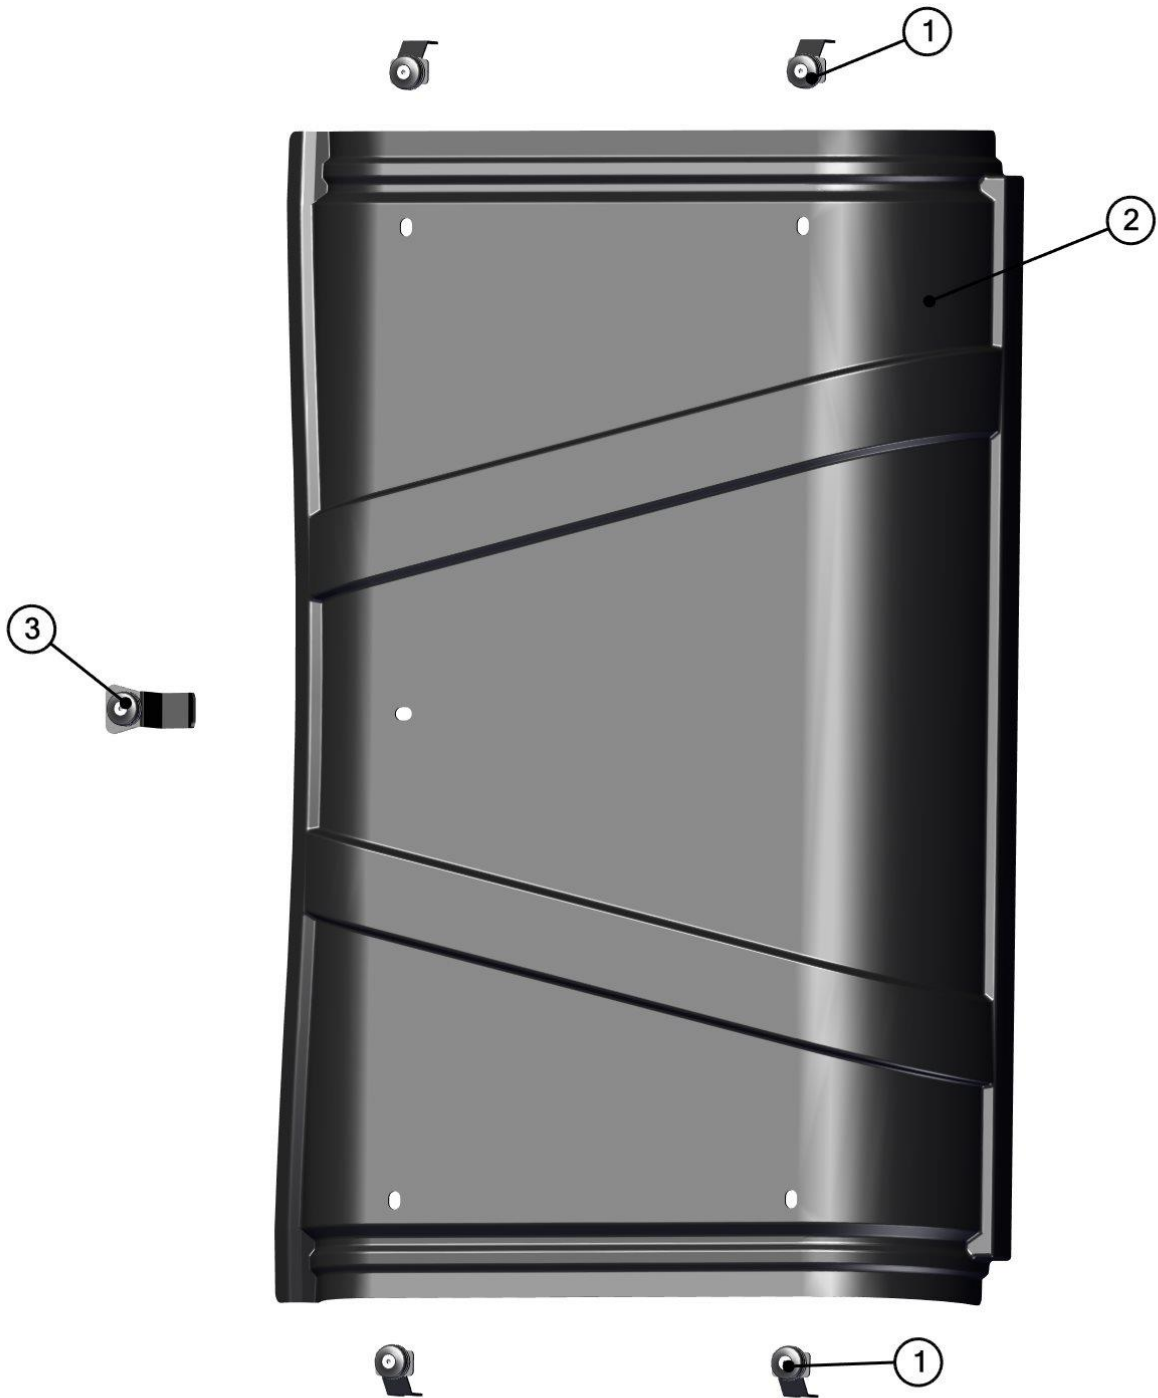

ROOF

ID	Catalogue no.	Description	Qty
1	40S05R01-30M002	SIDE ROOF HOLDER ASSEMBLY	4
2	40S05R01-30M001	ROOF PANEL	1
3	40S05R01-30M003	FRONT ROOF HOLDER ASSEMBLY	1

LEFT + RIGHT DOOR

10

LEFT TABLE

ID	Catalogue no.	Description	Qty
1	00-109U-M003	LEFT DOOR MIRROR ASSEMBLY	1
2	40S05R01-40M008	LEFT DOOR ASSEMBLY	1
3	40S05R01-40M002	LEFT DOOR BASE ASSEMBLY	1
4	40S05R01-40M013	LEFT DOOR COVER LEDGE	1