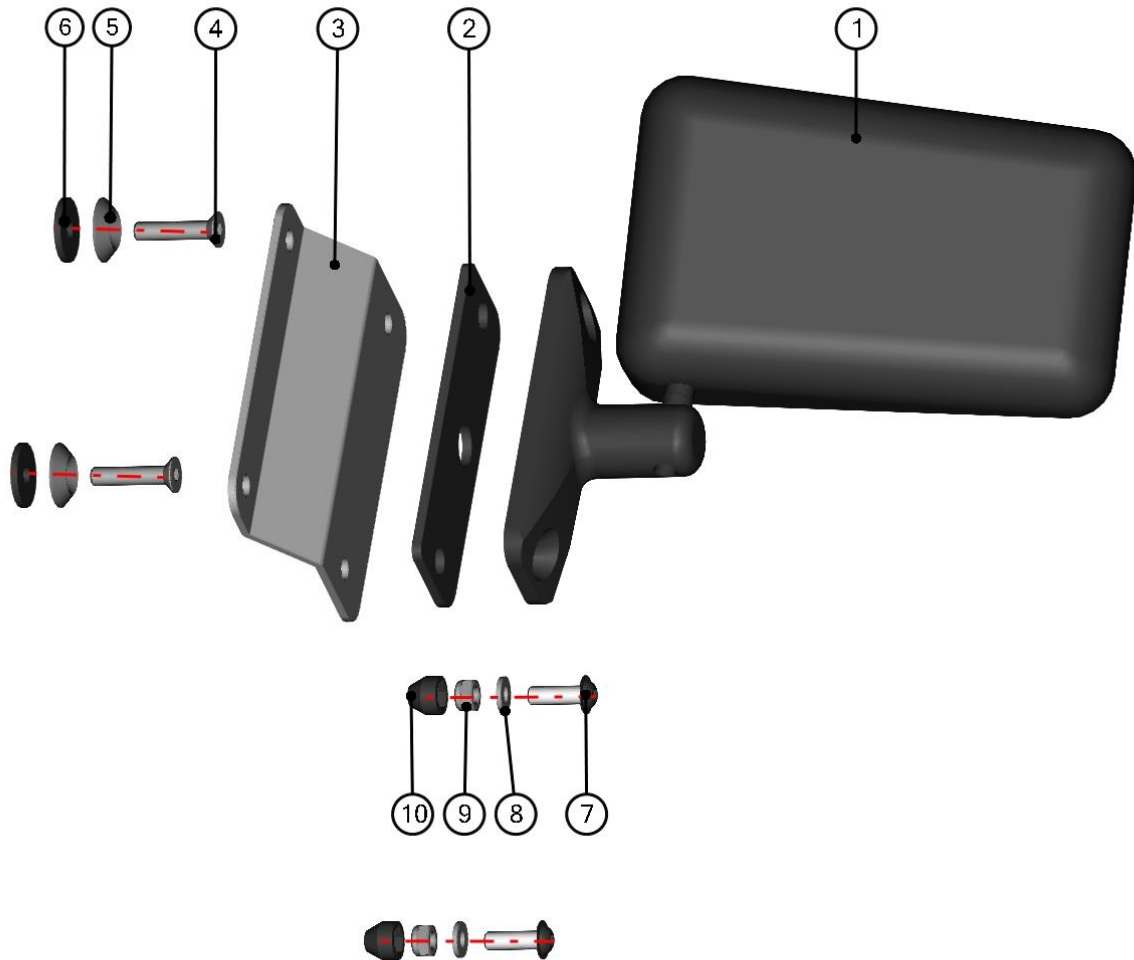

LEFT REAR VIEW MIRROR ASSEMBLY

ID	Catalogue no.	Description	Qty
1	002773	LEFT REAR VIEW MIRROR	1
2	00-109U-001	REAR VIEW MIRROR RUBBER WASHER	2
3	00-109U-002	REAR VIEW MIRROR HOLDER	2
4	001701	SCREW M6x30	4
5	001715	PLASTIC WASHER	2
6	001715	RUBBER WASHER	2
7	001723	SCREW M6x20	2
8	001426	WASHER 6	2
9	001392	SELF-LOCKING NUT M6	2
10	001348	PLASTIC NUT COVER OK 10	2