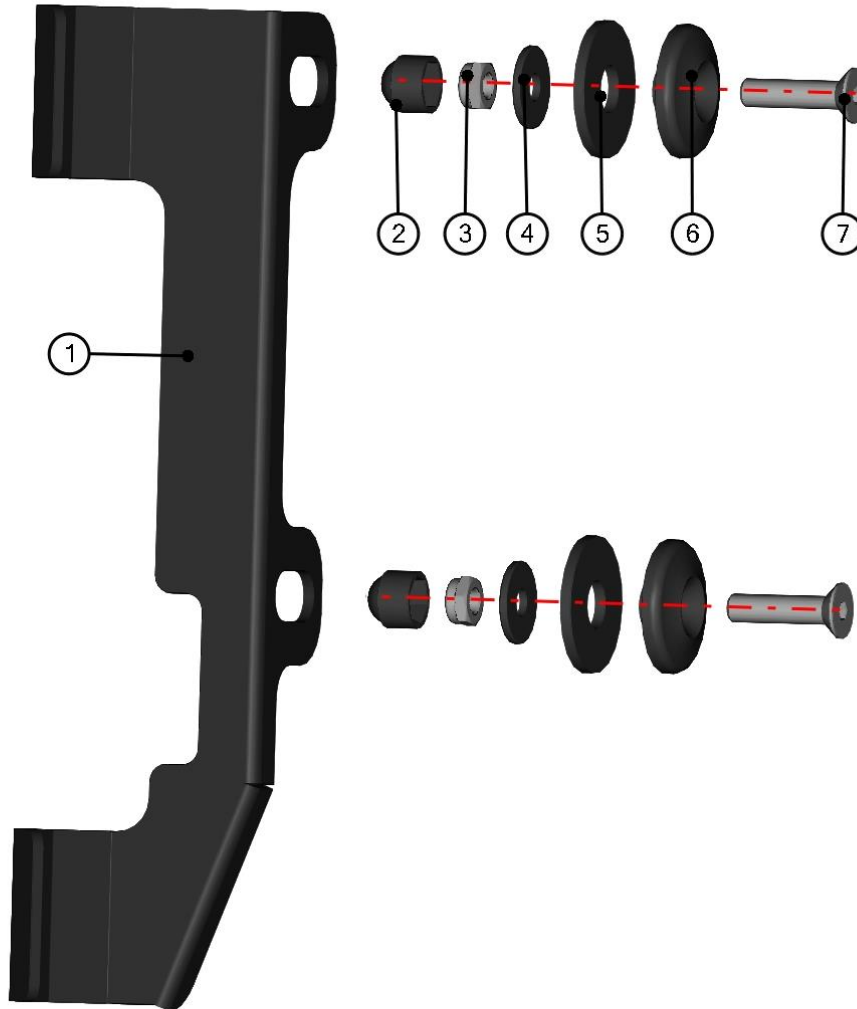

LEFT REAR PANEL HOLDER ASSEMBLY

ID	Catalogue no.	Description	Qty
1	40S06R01-20-004	LEFT REAR PANEL HOLDER	1
2	001309	PLASTIC NUT COVER OK 13	2
3	001388	SELF-LOCKING NUT M8	2
4	003322	RIVET WASHER	2
5	001428	RUBBER WASHER	2
6	001429	PLASTIC NOG	2
7	001760	SCREW M8x35	2