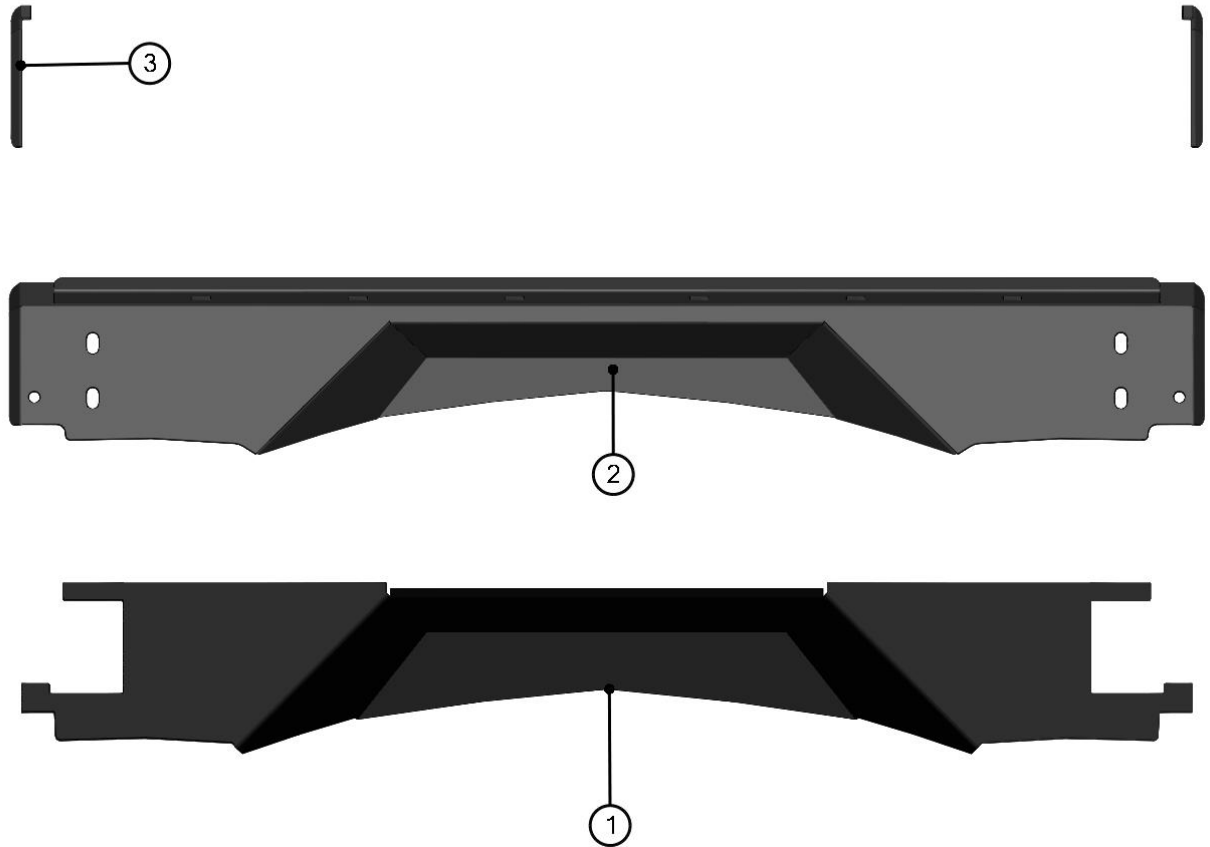

FRONT BOTTOM LEDGE

11

ID	Catalogue no.	Description	Qty
1	40S06U01-10-009	FRONT BOTTOM LEDGE EPDM	1
2	40S06U01-10W002	FRONT BOTTOM LEDGE WELDED	1
3	001771^40S06U01-10M026	RUBBER SEALING KR 15x4	1