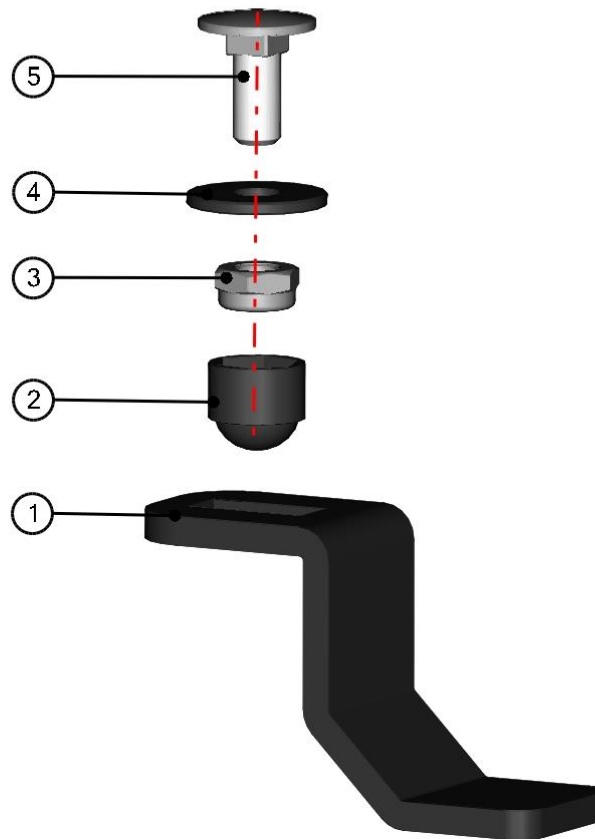

DOOR BASE BOTTOM HOLDER ASSEMBLY

ID	Catalogue no.	Description	Qty
1	40S06U01-40-002	BOTTOM DOOR BASE HOLDER	1
2	001309	PLASTIC NUT COVER OK 13	1
3	001388	SELF-LOCKING NUT M8	1
4	003322	RIVET WASHER 8	1
5	002575	SCREW M8x20	1