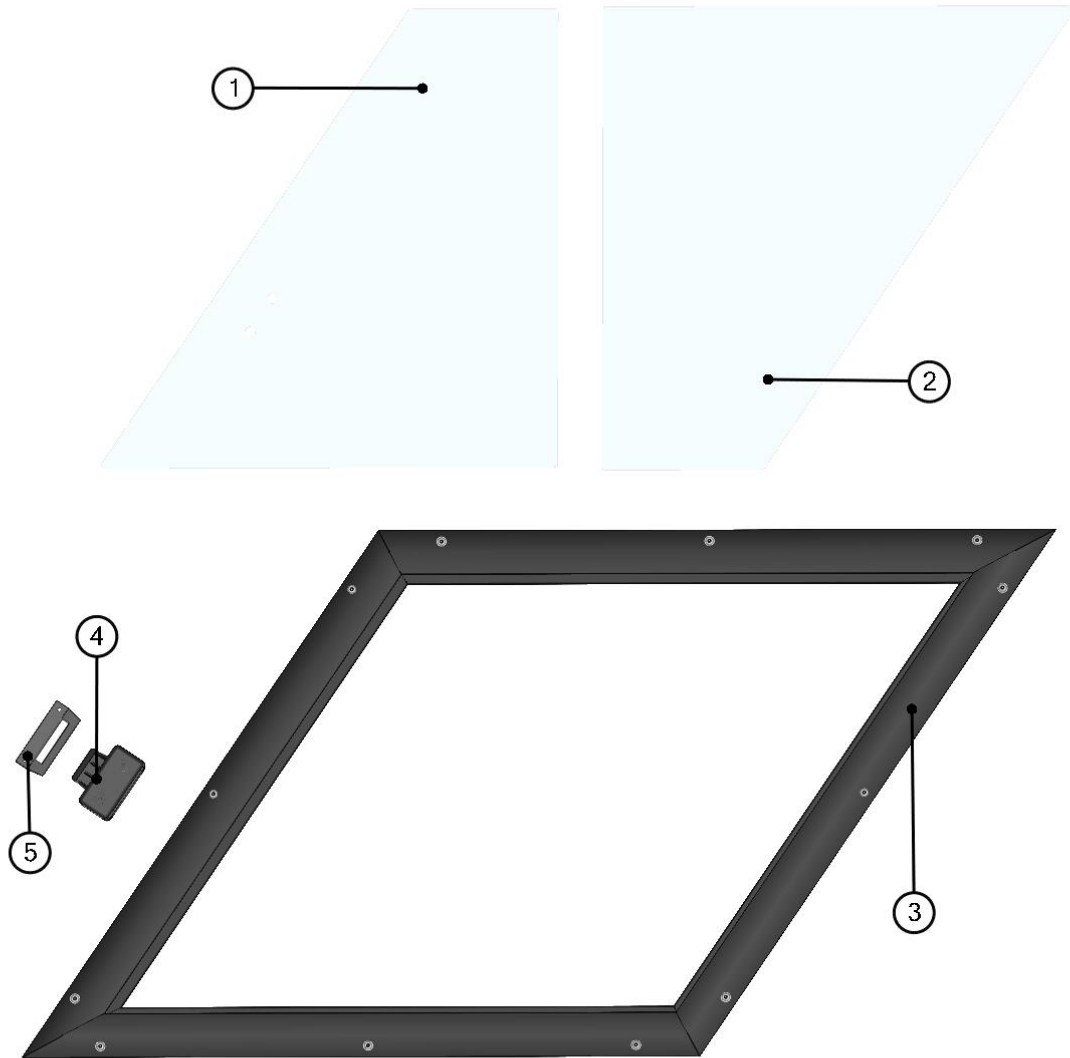

LEFT WINDOW ASSEMBLY

27

ID	Catalogue no.	Description	Qty
1	40S06R01-41-002	WINDOW GLASS MOVABLE	1
2	40S06R01-41-003	WINDOW GLASS SOLID	1
3	40S06R01-41-008	LEFT WINDOW FRAME	1
4	001700	WINDOW LOCK	1
5	001762	WINDOW STOP	1