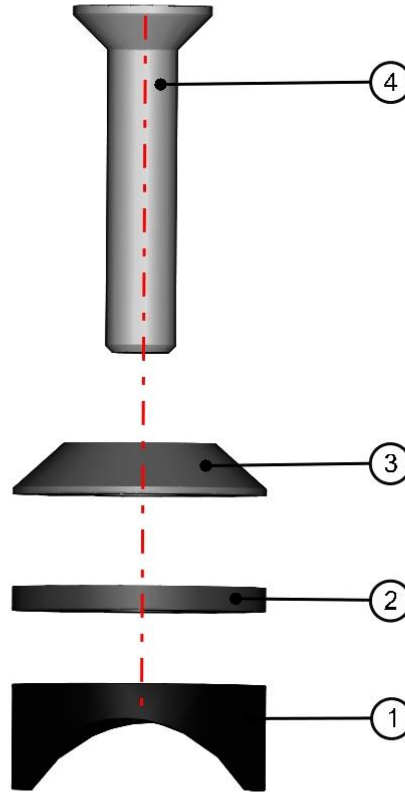

UPPER DOOR FRAME FIXING ASSEMBLY

ID	Catalogue no.	Description	Qty
1	001736	SADDLE WASHER	1
2	001735	RUBBER WASHER EPDM	1
3	001715	PLASTIC WASHER	1
4	001701	SCREW M6x30	1