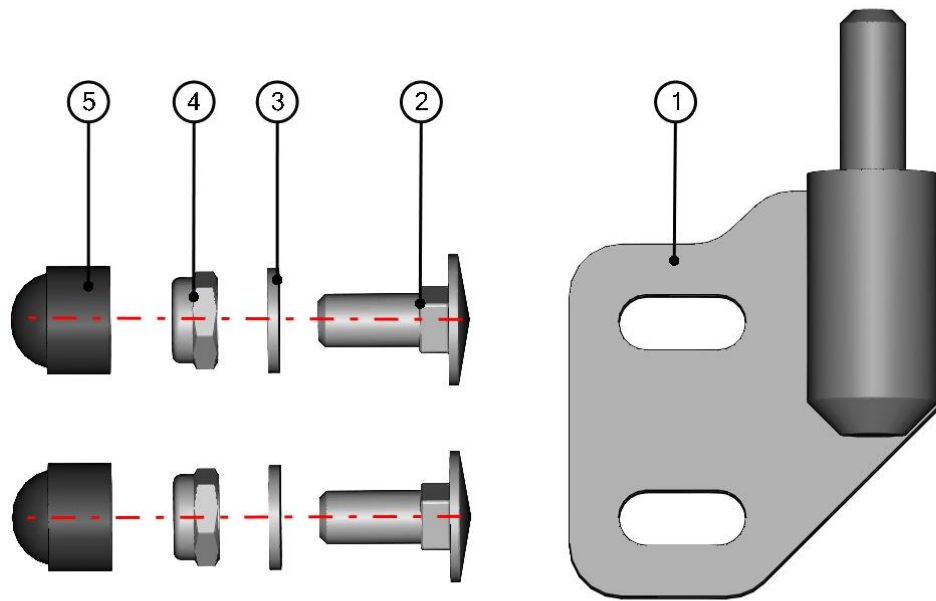

RIGHT DOOR BASE HINGE ASSEMBLY

ID	Catalogue no.	Description	Qty
1	00-105U-W003	RIGHT DOOR BASE HINGE WELDED	1
2	002575	SCREW M8x20	2
3	001387	WASHER 8	2
4	001388	SELF-LOCKING NUT M8	2
5	001309	PLASTIC NUT COVER OK 13	2