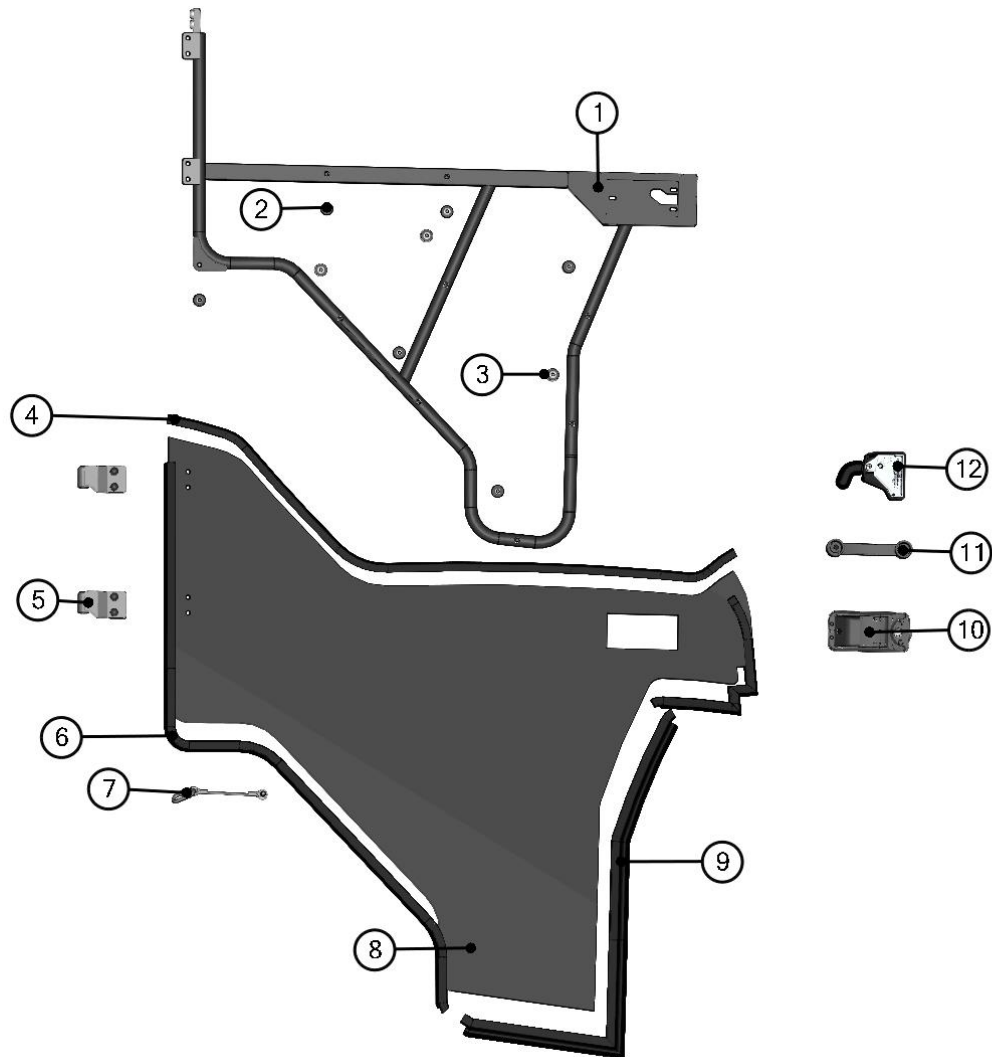

RIGHT BOTTOM DOOR ASSEMBLY

ID	Catalogue no.	Description	Qty
1	40S06R01-50W003	RIGHT BOTTOM DOOR FRAME WELDED	1
2	00-00M020	BOTTOM DOOR FRAME FIXING ASSEMBLY	3
3	00-00M019	BOTTOM DOOR ABS FIXING ASSEMBLY	6
4	003627^40S06R01-40M002	RUBBER PROFILE "PIRELA"	1
5	00-105U-M003	RIGHT BOTTOM DOOR HINGE ASSEMBLY	2
6	002454^40S06R01-40M002	RUBBER PROFILE "SARAZIN SIDE"	1
7	00-111U-M003	ROPE ASSEMBLY	1
8	40S06R01-50-006	RIGHT BOTTOM DOOR ABS	1
9	001005^40S06R01-40M002	RUBBER PROFILE "PIRELA STRAIGHT"	1
10	000841	OUTER DOOR LOCK	1
11	00-40M018	DOOR HANDLE ASSEMBLY	1
12	00-50M019	INNER DOOR LOCK	1