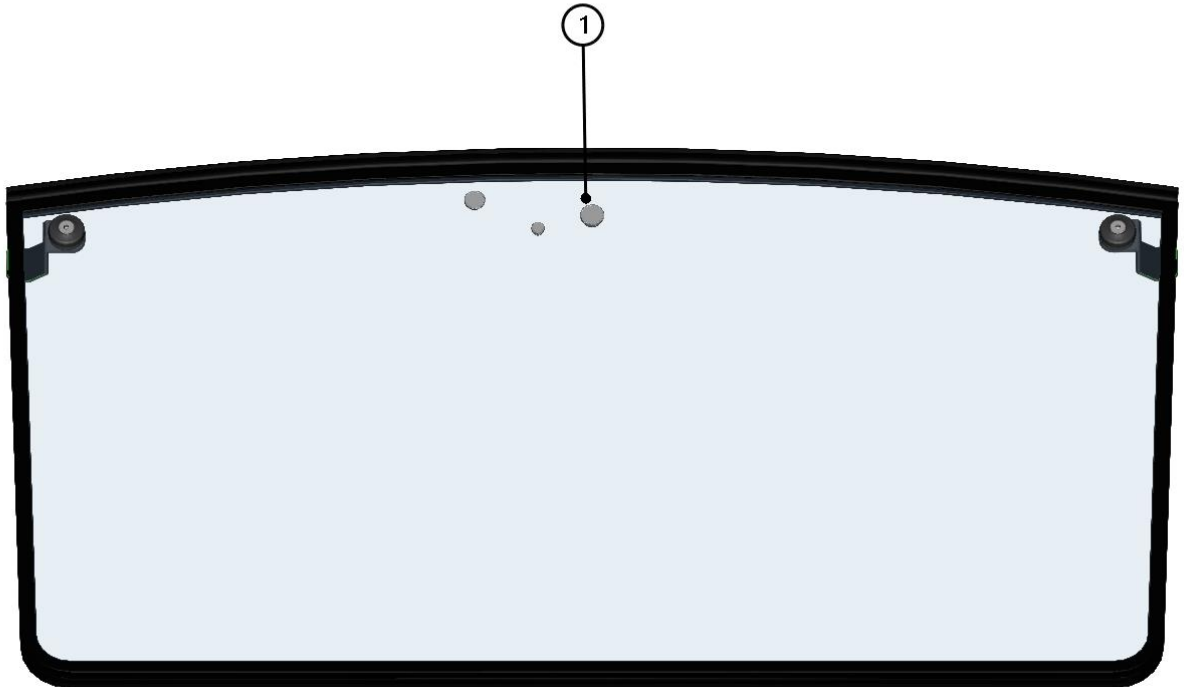

FRONT PANEL ASSEMBLIES

7

ID	Catalogue no.	Description	Qty
1	40S06U01-10M001	FRONT GLASS ASSEMBLY	1
2	40S06U01-10M025	FRONT BOTTOM LEDGE ASSEMBLY	1