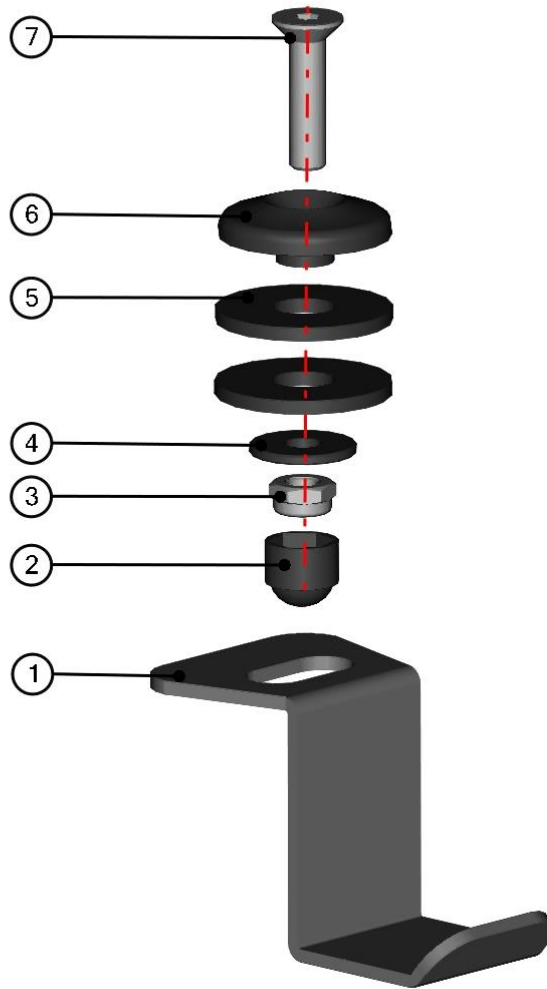

CENTRAL ROOF PANEL HOLDER

ID	Catalogue no.	Description	Qty
1	40S05R01-30-003	CENTRAL ROOF HOLDER	1
2	001309	PLASTIC NUT COVER OK 13	1
3	001388	SELF-LOCKING NUT M8	1
4	003322	RIVET WASHER	1
5	001428	RUBBER WASHER	2
6	001429	PLASTIC NOG	1
7	001760	SCREW M8x35	1