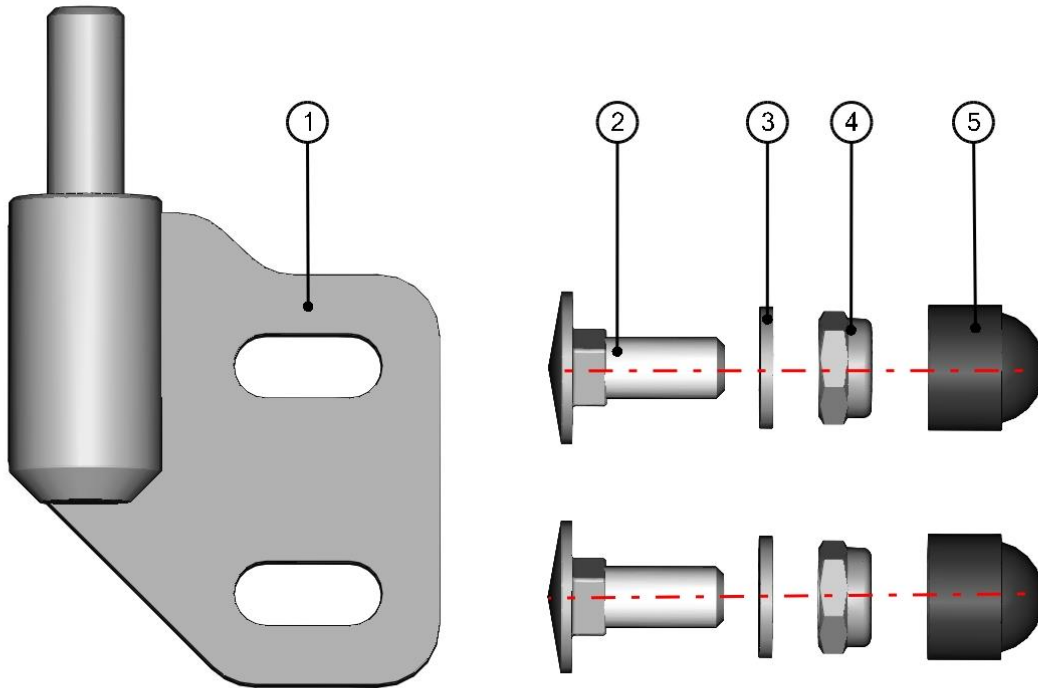

LEFT DOOR BASE HINGE ASSEMBLY

ID	Catalogue no.	Description	Qty
1	00-105U-W002	LEFT DOOR BASE HINGE WELDED	1
2	002575	SCREW M8x20	2
3	001387	WASHER 8	2
4	001388	SELF-LOCKING SCREW M8	2
5	001309	PLASTIC NUT COVER OK 13	2