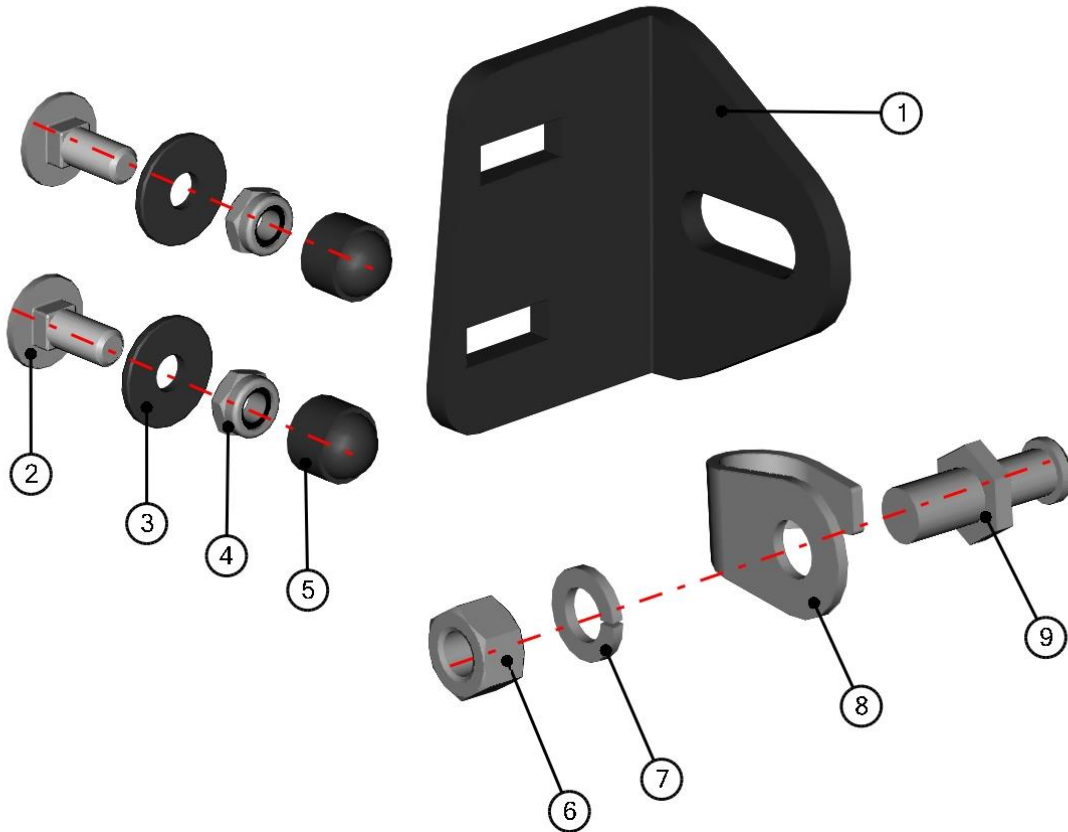

LEFT DOOR STOP ASSEMBLY

45

ID	Catalogue no.	Description	Qty
1	40S06U01-40-001	LEFT DOOR STOP HOLDER	1
2	002575	SCREW M8x20	2
3	003322	RIVET WASHER 8	2
4	001388	SELF-LOCKING NUT M8	2
5	001309	PLASTIC NUT COVER OK 13	2
6	000856	DOOR STOP NUT	1
7	000857	DOOR STOP WASHER	1
8	000855	DOOR STOP HOOK	1
9	000854	DOOR STOP PIN	1