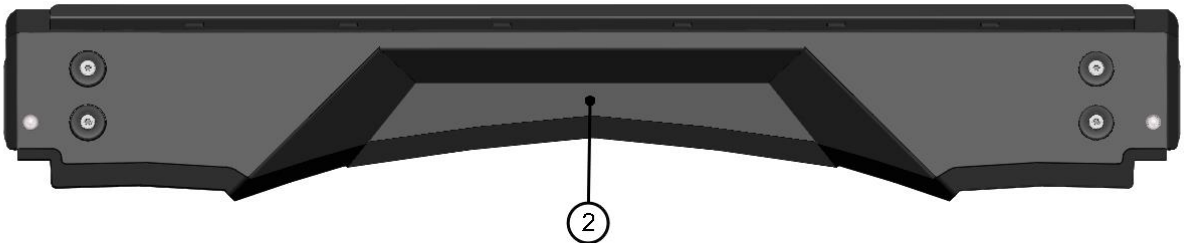

FRONT PANEL ASSEMBLIES

7

ID	Catalogue no.	Description	Qty
1	40S06U01-10M001	FRONT GLASS ASSEMBLY	1
2	40S06U01-10M025	FRONT BOTTOM LEDGE ASSEMBLY	1