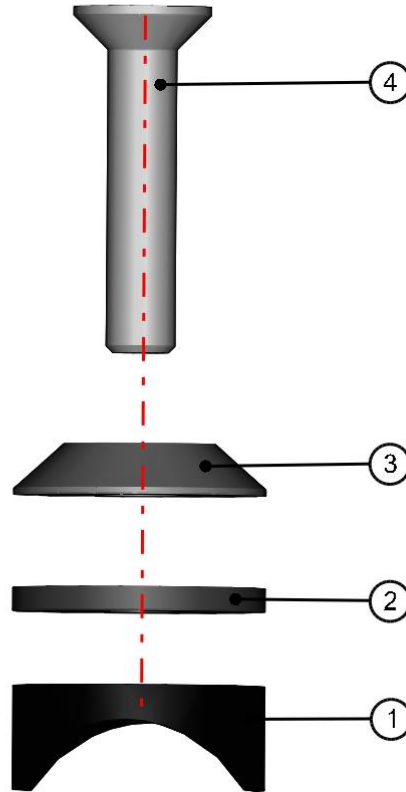

UPPER DOOR FRAME FIXING ASSEMBLY

ID	Catalogue no.	Description	Qty
1	001736	SADDLE WASHER	1
2	001735	RUBBER WASHER EPDM	1
3	001715	PLASTIC WASHER	1
4	001701	SCREW M6x30	1