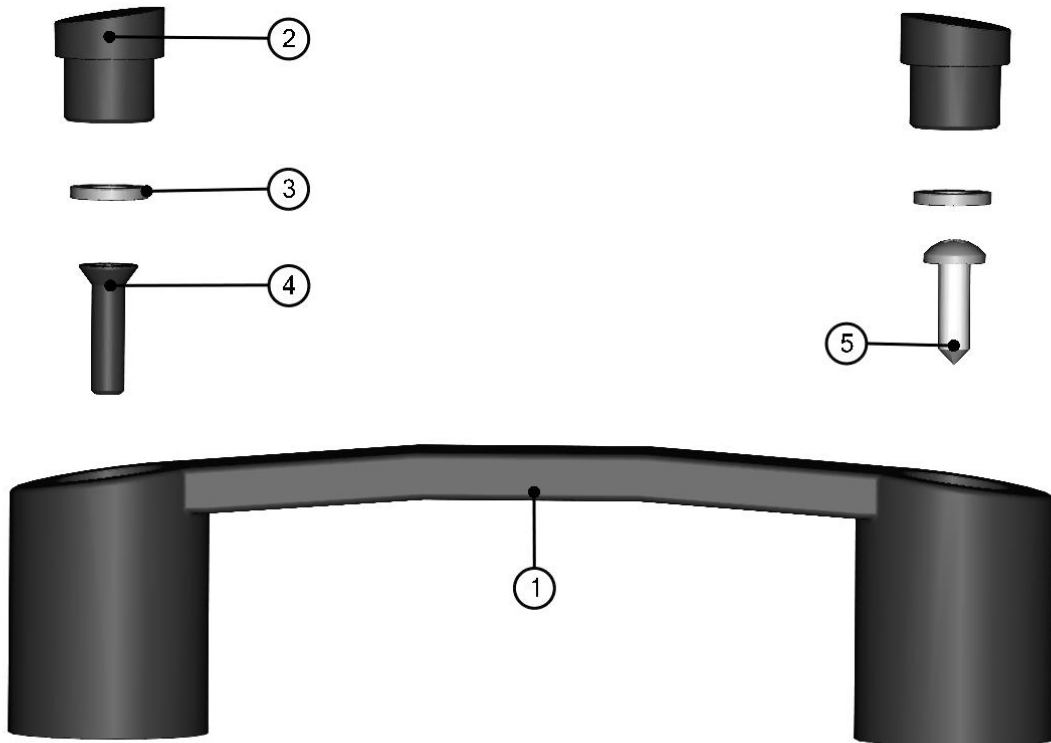

DOOR HANDLE ASSEMBLY

61

ID	Catalogue no.	Description	Qty
1	001703	DOOR HANDLE	1
2	001706	HANDLE SCREW COVER	2
3	001426	WASHER 6	2
4	004246	SCREW M5x20	1
5	001391	SELF-CUTTING SCREW 4,8x16	1

RIGHT DOOR BASE ASSEMBLY