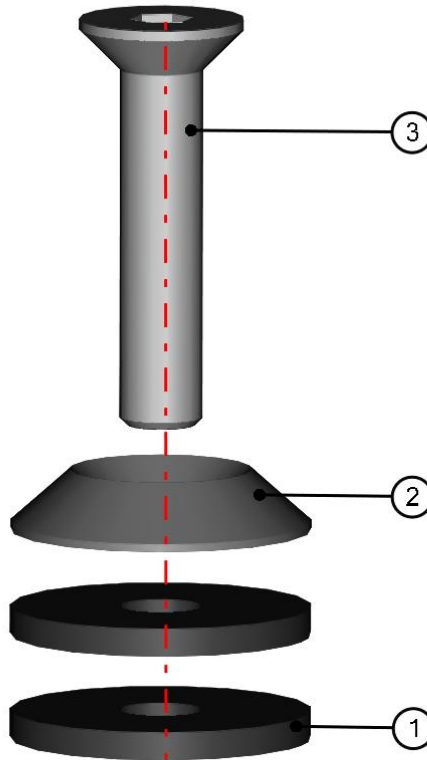

BOTTOM DOOR FRAME FIXING ASSEMBLY

58

ID	Catalogue no.	Description	Qty
1	001735	RUBBER WASHER EPDM	2
2	001735	PLASTIC WASHER	1
3	001701	SCREW M6x30	1