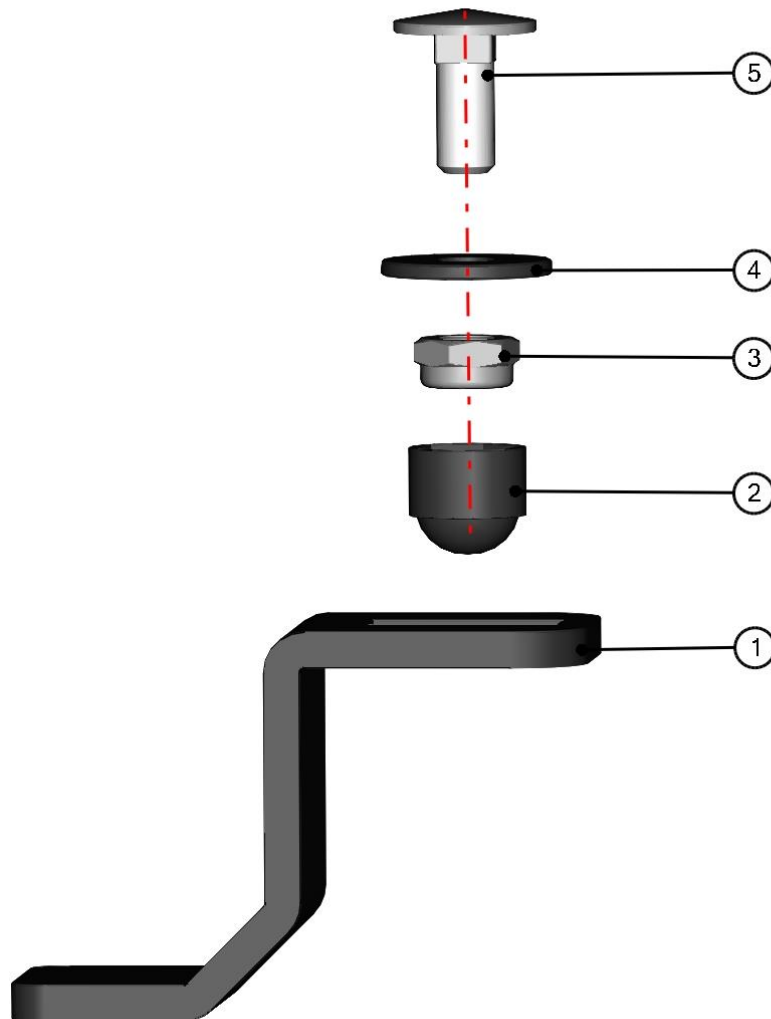

DOOR BASE MIDDLE HOLDER ASSEMBLY

ID	Catalogue no.	Description	Qty
1	40S06U01-40-005	DOOR BASE MIDDLE HOLDER	1
2	001309	PLASTIC NUT COVER OK 13	1
3	001388	SELF-LOCKING NUT M8	1
4	003322	RIVET WASHER 8	1
5	002575	SCREW M8x20	1