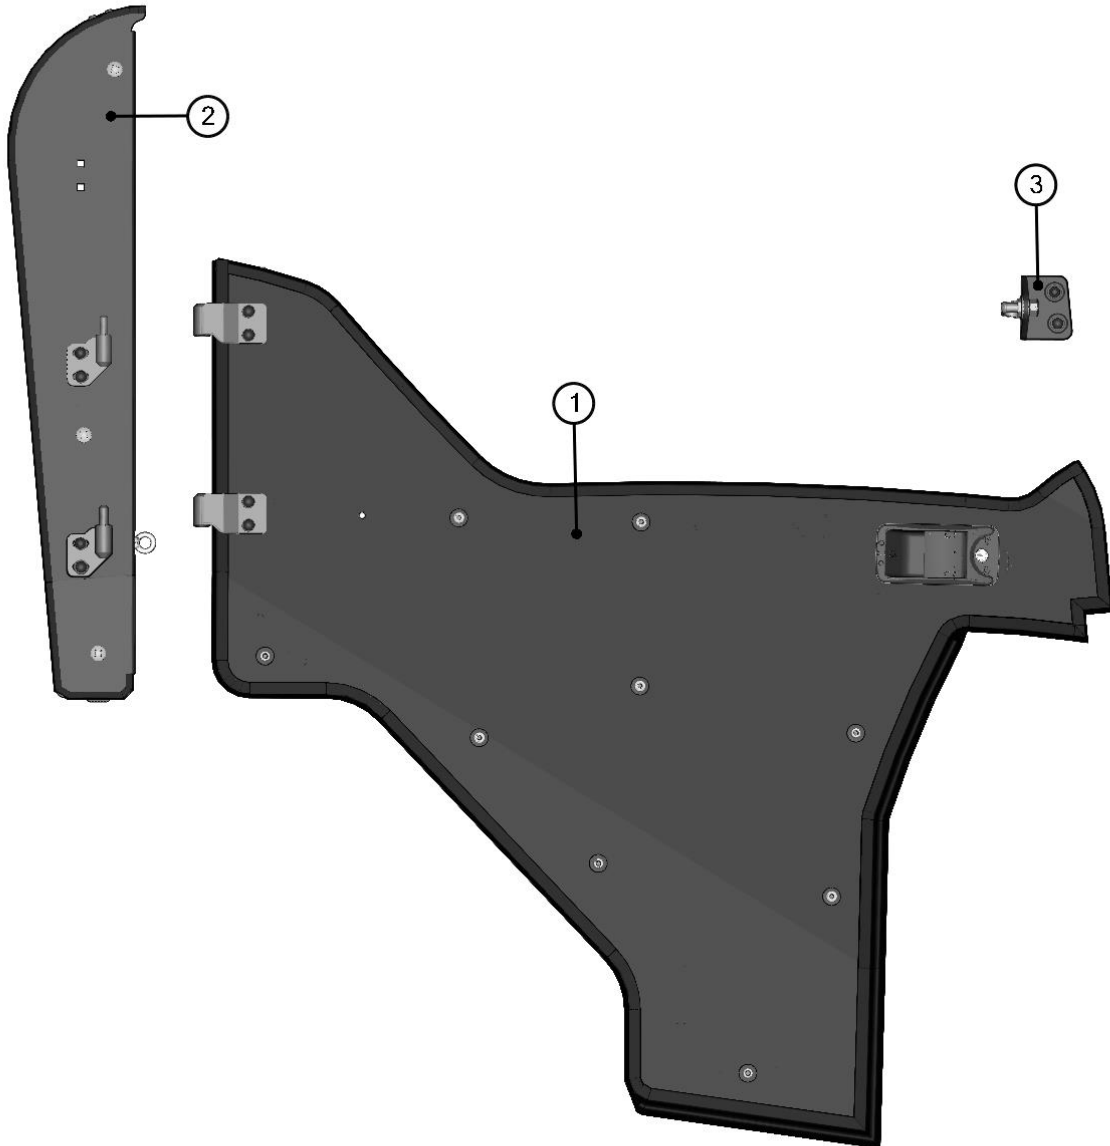

RIGHT BOTTOM DOOR ASSEMBLIES

56

ID	Catalogue no.	Description	Qty
1	40S06R01-50M002	RIGHT BOTTOM DOOR ASSEMBLY	1
2	40S06R01-50M001	RIGHT DOOR BASE ASSEMBLY	1
3	40S06U01-50M001	RIGHT DOOR STOP ASSEMBLY	1