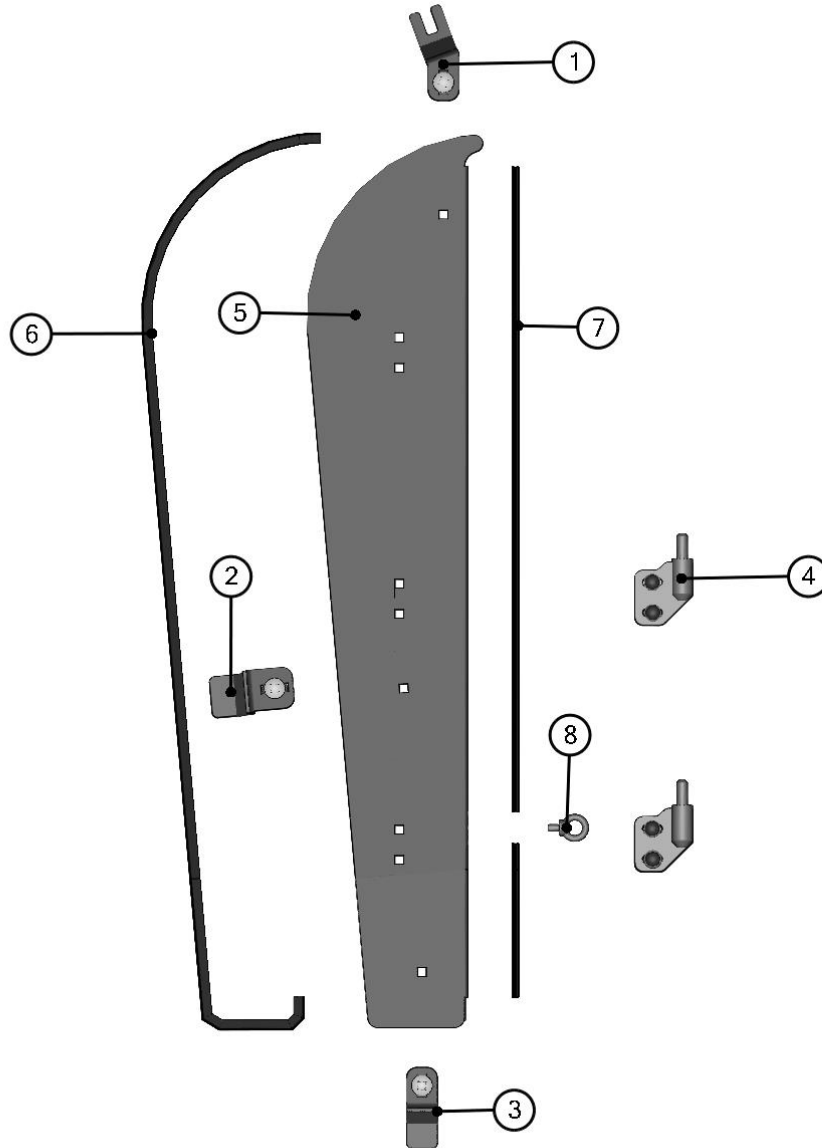

DOOR HANDLE ASSEMBLY

61

ID	Catalogue no.	Description	Qty
1	001703	DOOR HANDLE	1
2	001706	HANDLE SCREW COVER	2
3	001426	WASHER 6	2
4	004246	SCREW M5x20	1
5	001391	SELF-CUTTING SCREW 4,8x16	1

RIGHT DOOR BASE ASSEMBLY