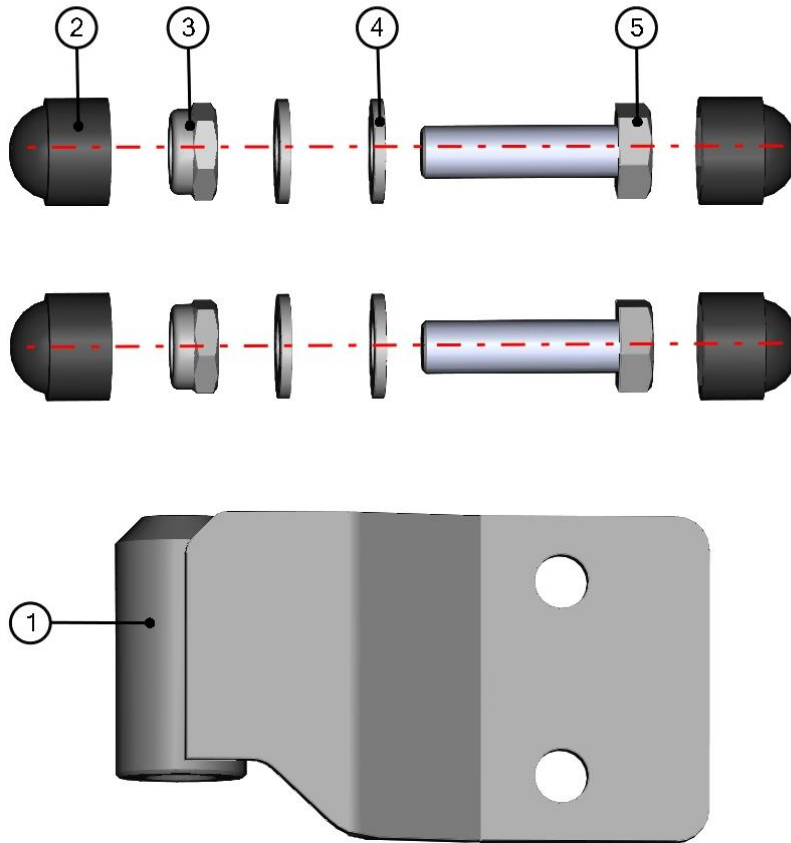

RIGHT BOTTOM DOOR HINGE ASSEMBLY

60

ID	Catalogue no.	Description	Qty
1	00-105U-W003	RIGHT DOOR HINGE WELDED	1
2	001309	PLASTIC NUT COVER OK 13	4
3	001388	SELF-LOCKING NUT M8	2
4	001387	WASHER 8	4
5	001411	SCREW M8x30	2