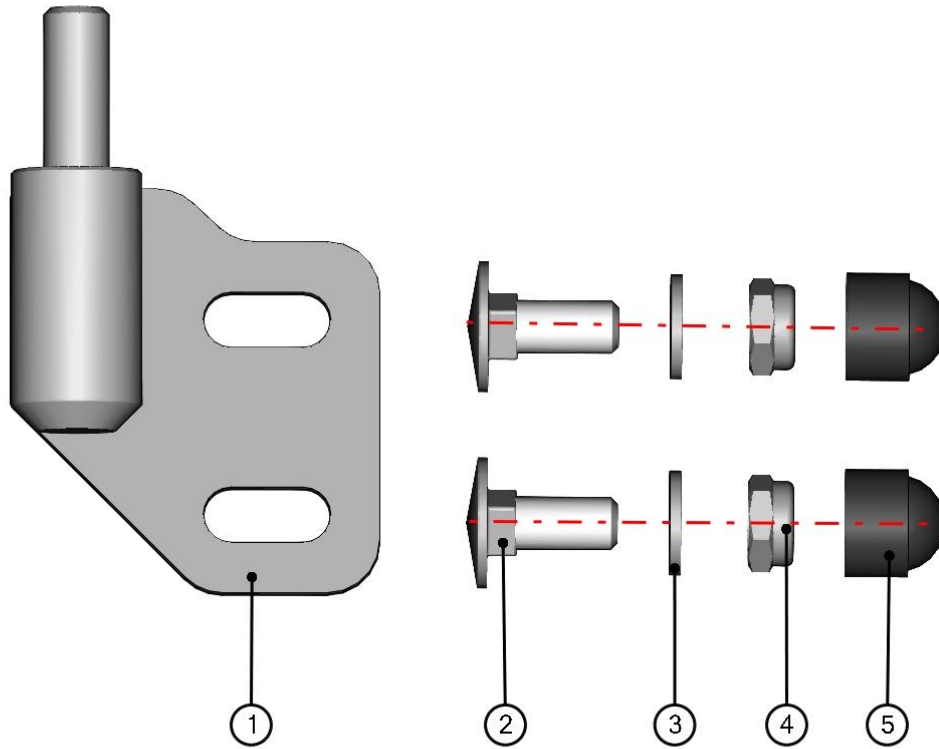

LEFT DOOR BASE UPPER HINGE ASSEMBLY

ID	Catalogue no.	Description	Qty
1	00-105U-W002	LEFT DOOR BASE UPPER HINGE	1
2	002575	SCREW M8x20	2
3	001387	WASHER 8	2
4	001388	SELF-LOCKING NUT M8	2
5	001309	PLASTIC NUT COVER OK 13	2