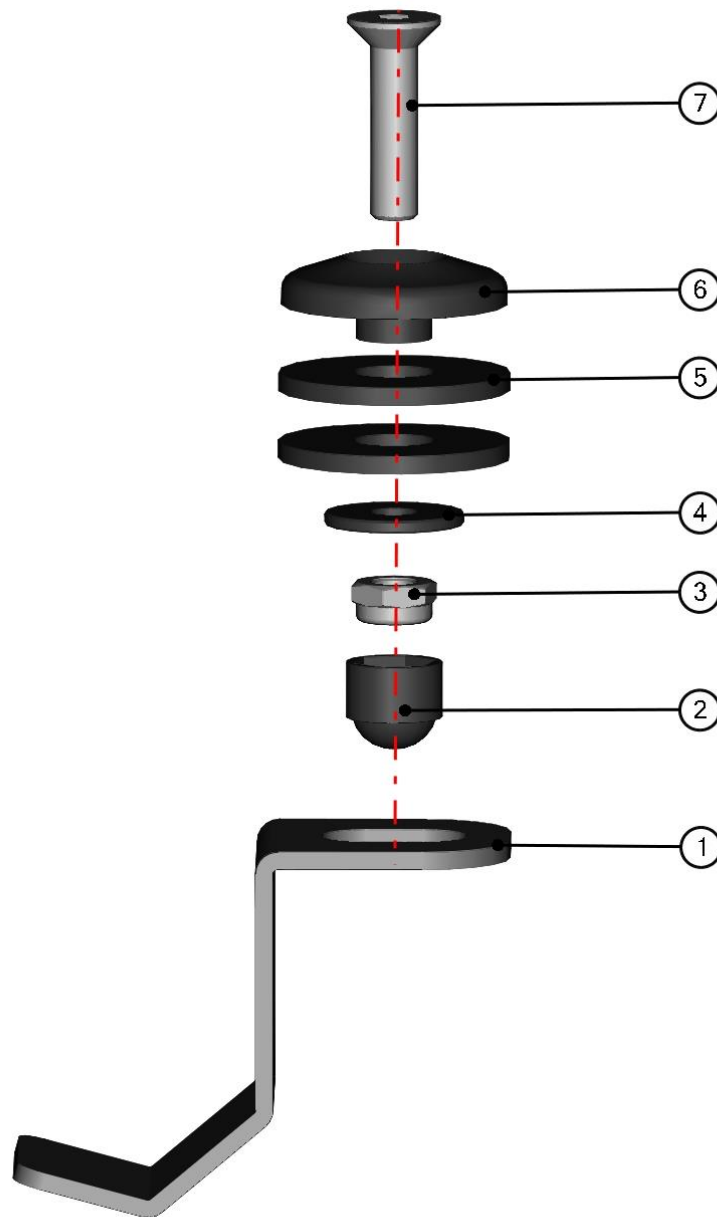

FRONT GLASS HOLDER ASSEMBLY

ID	Catalogue no.	Description	Qty
1	40S05U01-10-009	FRONT GLASS HOLDER	1
2	001309	PLASTIC NUT COVER OK 13	1
3	001388	SELF-LOCKING NUT M8	1
4	003322	RIVET WASHER 8	1
5	001428	RUBBER WASHER	2
6	001429	PLASTIC NOG	1
7	001760	SCREW M8x35	1