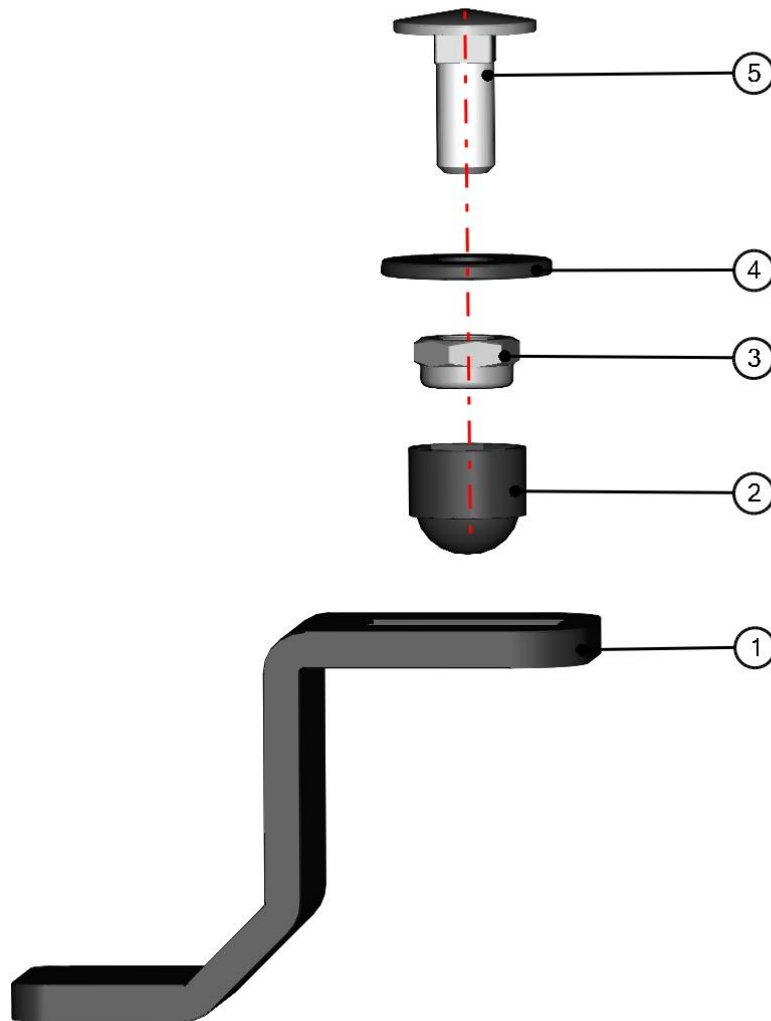

DOOR BASE MIDDLE HOLDER ASSEMBLY

ID	Catalogue no.	Description	Qty
1	40S06U01-40-005	DOOR BASE MIDDLE HOLDER	1
2	001309	PLASTIC NUT COVER OK 13	1
3	001388	SELF-LOCKING NUT M8	1
4	003322	RIVET WASHER 8	1
5	002575	SCREW M8x20	1