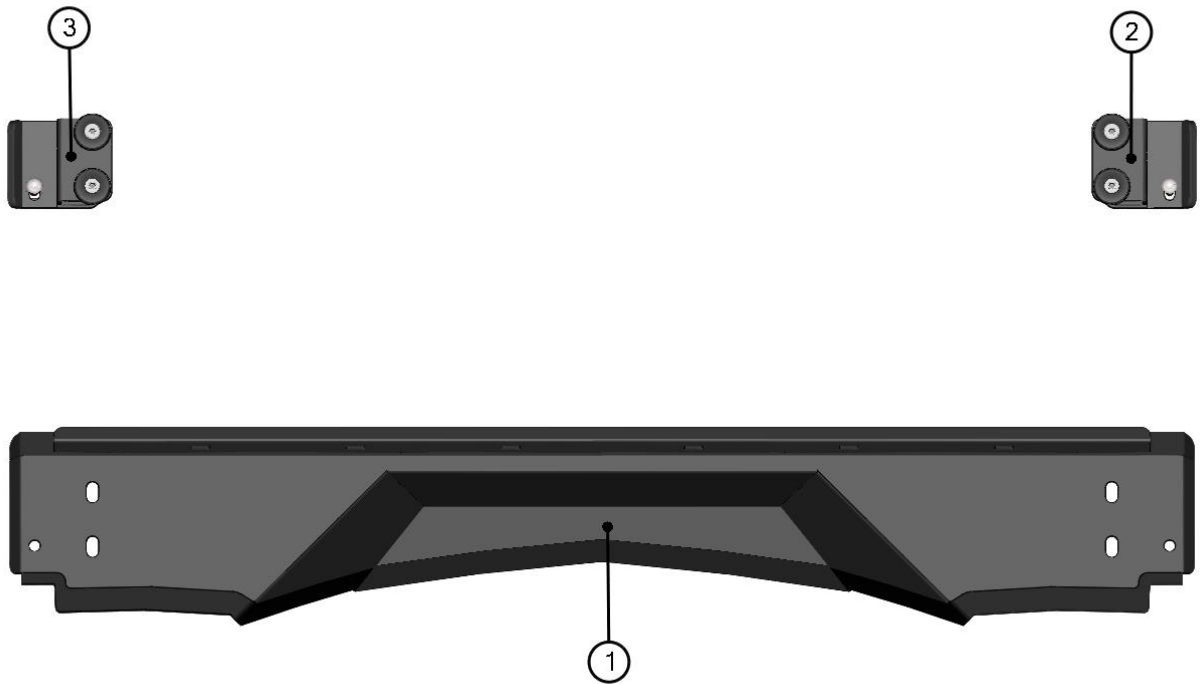

FRONT BOTTOM LEDGE ASSEMBLY

ID	Catalogue no.	Description	Qty
1	40S06U01-10M026	FRONT BOTTOM LEDGE	1
2	40S06U01-10M020	LEFT BOTTOM LEDGE HOLDER ASSEMBLY	1
3	40S06U01-10M021	RIGHT BOTTOM LEDGE HOLDER ASSEMBLY	1