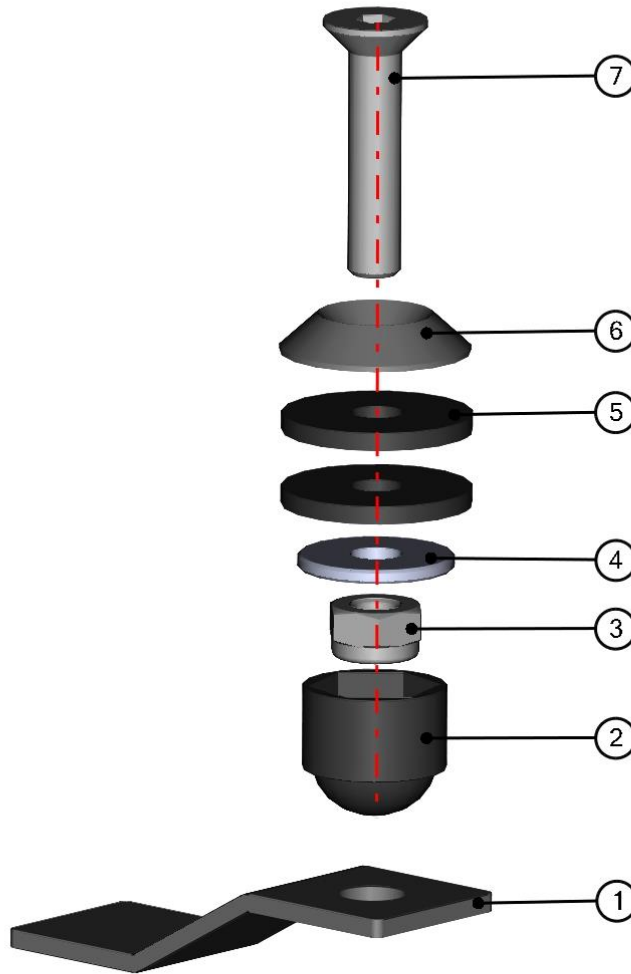

CENTRAL UPPER DOOR HOLDER ASSEMBLY

ID	Catalogue no.	Description	Qty
1	40S06R01-41-009	UPPER DOOR CENTRAL HOLDER	1
2	001309	PLASTIC NUT COVER OK 13	1
3	001392	SELF-LOCKING NUT M6	1
4	004318	RIVET WASHER 6	1
5	001735	RUBBER WASHER EPDM	2
6	001715	PLASTIC WASHER	1
7	001701	SCREW M6x30	1