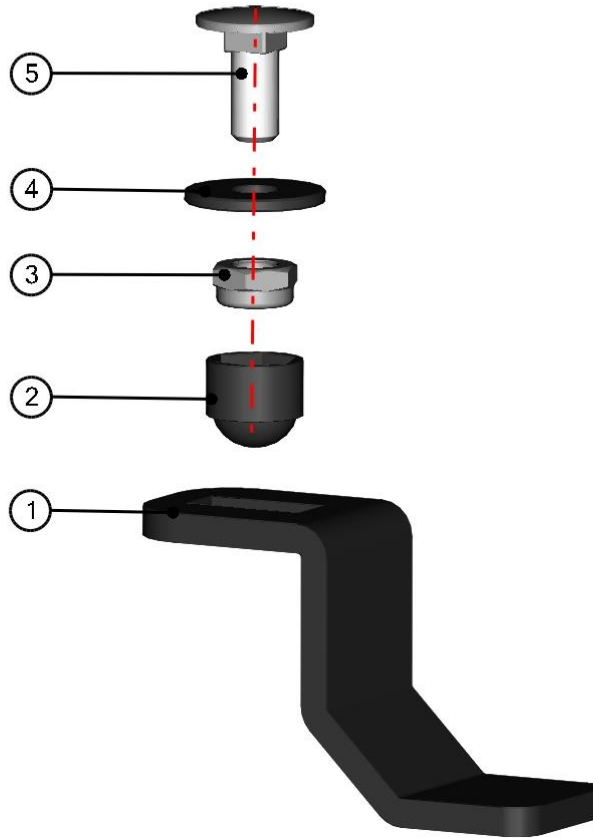

DOOR BASE BOTTOM HOLDER ASSEMBLY

ID	Catalogue no.	Description	Qty
1	40S06U01-40-002	BOTTOM DOOR BASE HOLDER	1
2	001309	PLASTIC NUT COVER OK 13	1
3	001388	SELF-LOCKING NUT M8	1
4	003322	RIVET WASHER 8	1
5	002575	SCREW M8x20	1