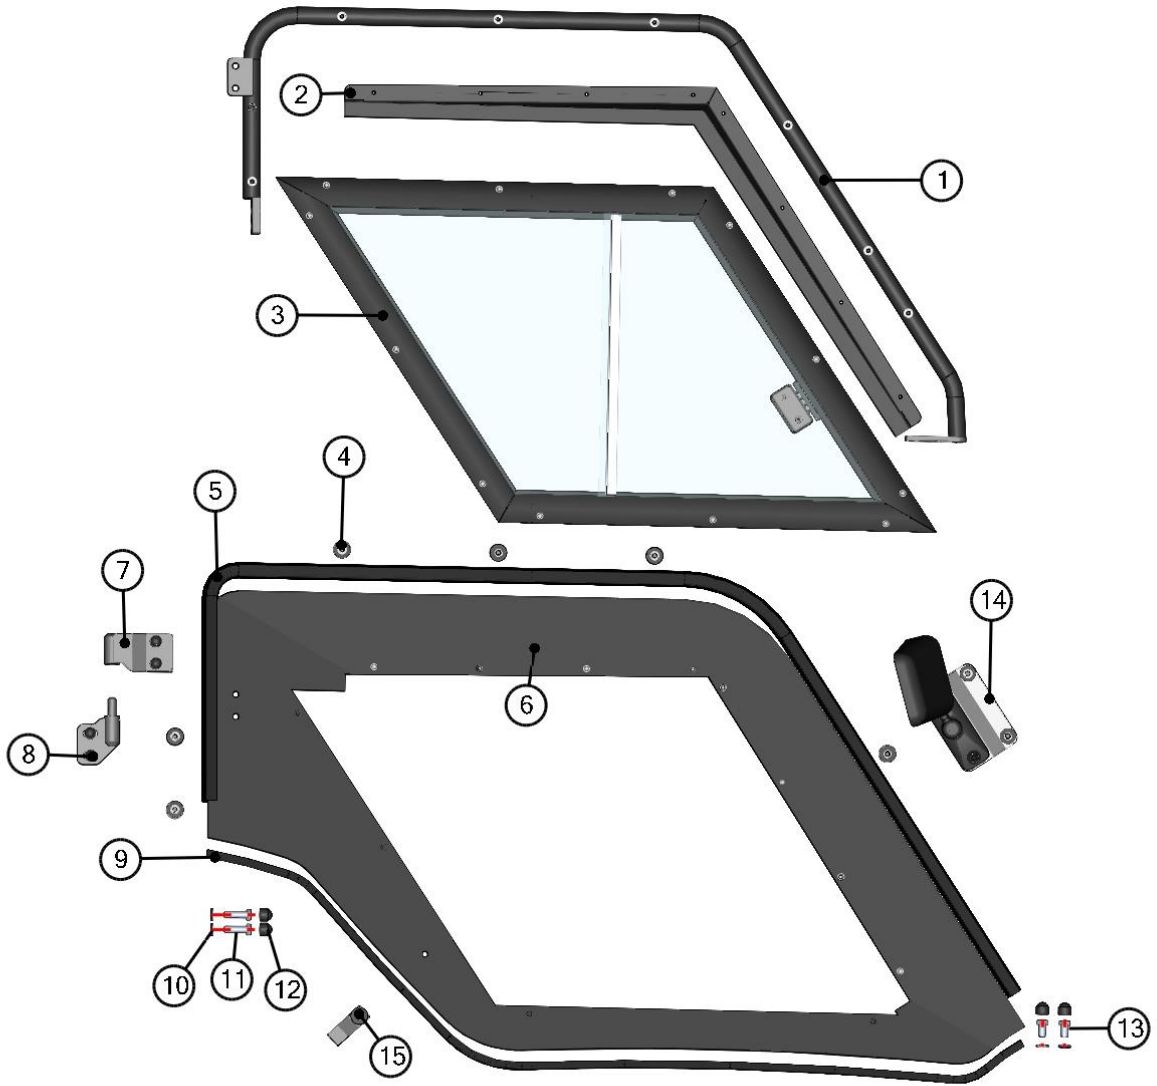

RIGHT UPPER DOOR ASSEMBLIES

47

ID	Catalogue no.	Description	Qty
1	40S06R01-51W001	RIGHT UPPER DOOR FRAME WELDED	1
2	40S06R01-51-004	RIGHT WINDOW FRAME FIXING LEDGE	1
3	40S06R01-51M001	RIGHT WINDOW ASSEMBLY	1
4	00-00M019	UPPER DOOR FRAME FIXING ASSEMBLY	6
5	002454^40S06R01S41	RUBBER SEALING "SARAZIN SIDE"	1
6	40S06R01-51-001	RIGHT UPPER DOOR ABS	1
7	00-105U-M003	RIGHT UPPER DOOR HINGE ASSEMBLY	1
8	40S05R01-50M007	RIGHT DOOR BASE UPPER HINGE ASSEMBLY	1
9	001354^40S06R01S41	RUBBER SEALING KR 9x3	1
10	001387	WASHER 8	4
11	001411	SCREW M8x30	2
12	001309	PLASTIC NUT COVER OK 13	4
13	002525	SCREW M8x14	2
14	00-109U-M004	RIGHT REAR VIEW MIRROR ASSEMBLY	1
15	40S06R01-41M002	CENTRAL UPPER DOOR HOLDER ASSEMBLY	1