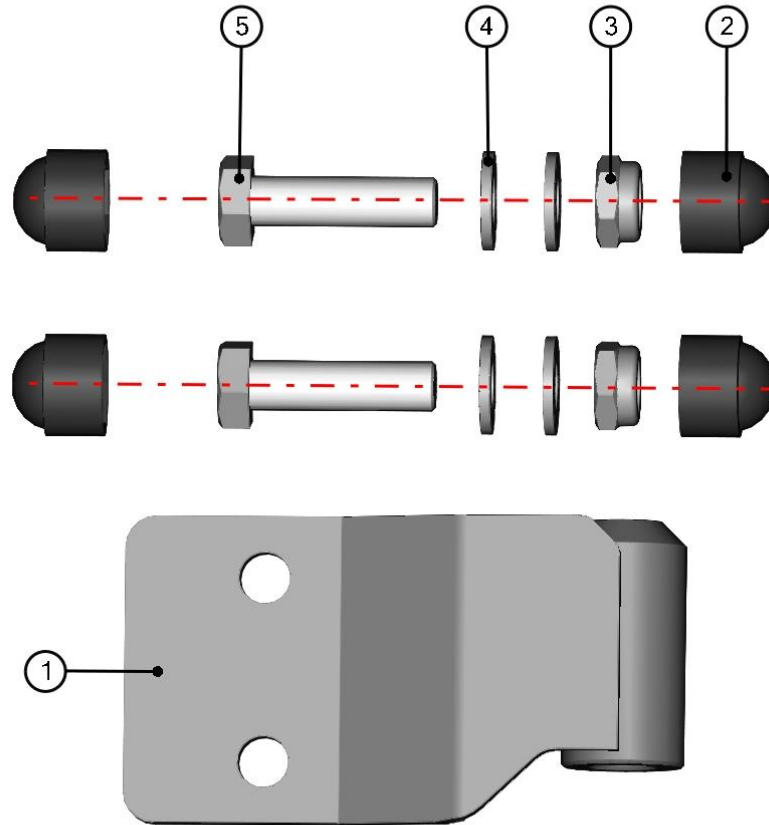

LEFT BOTTOM DOOR HINGE ASSEMBLY

ID	Catalogue no.	Description	Qty
1	00-105U-W004	LEFT DOOR HINGE WELDED	1
2	001309	PLASTIC NUT COVER OK 13	4
3	001388	SELF-LOCKING NUT M8	2
4	001387	WASHER 8	4
5	001411	SCREW M8x30	2