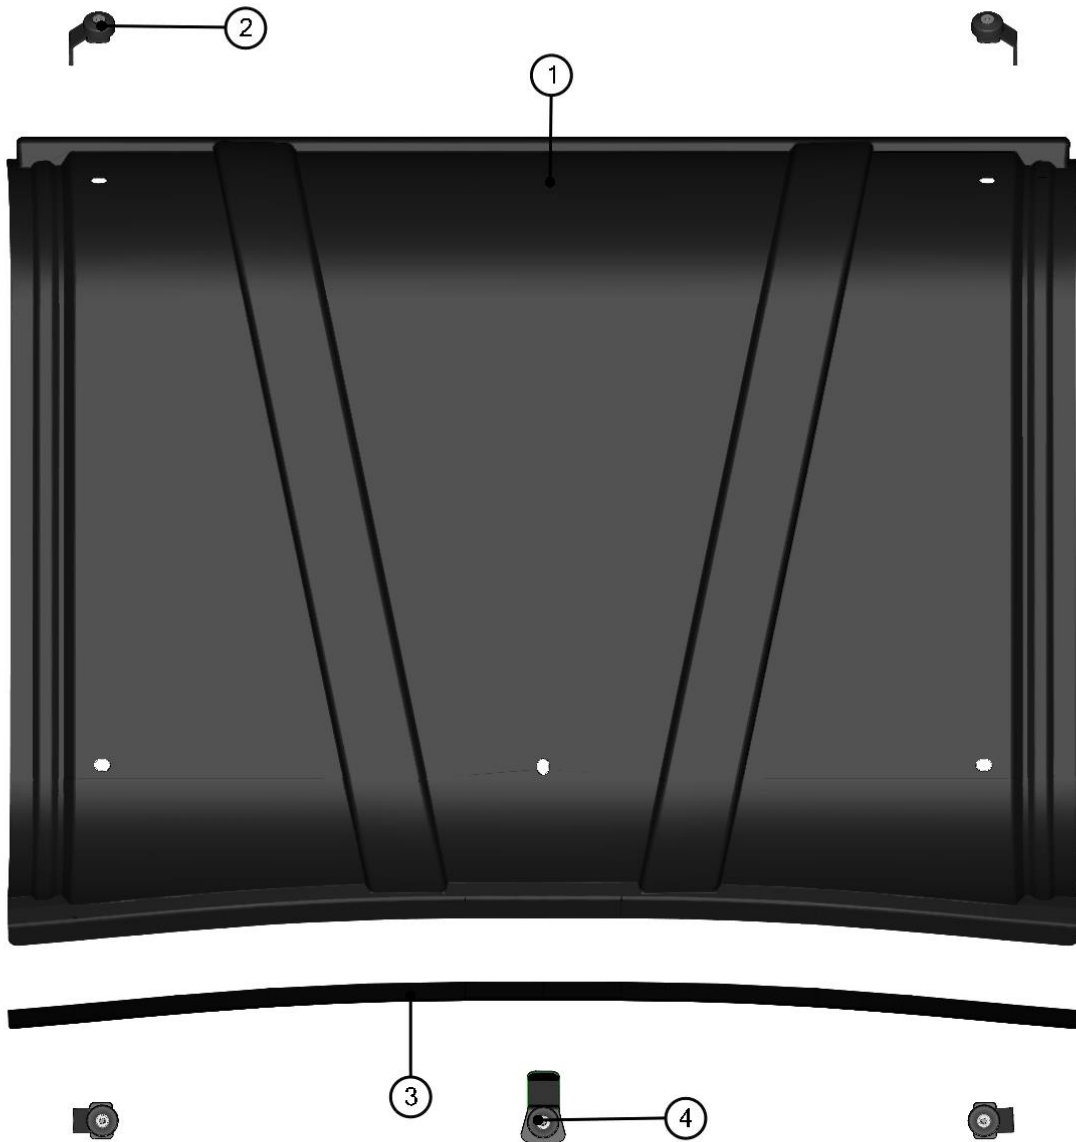

ROOF PANEL

20

ROOF PANEL ASSEMBLIES

ID	Catalogue no.	Description	Qty
1	40S06R01-30-001	PLASTIC ROOF	1
2	40S05R01-30M002	ROOF PANEL HOLDER	4
3	001589^40S06R01S30	RUBBER PROFILE "APOLO"	1
4	40S05R01-30M003	CENTRAL ROOF PANEL HOLDER	1