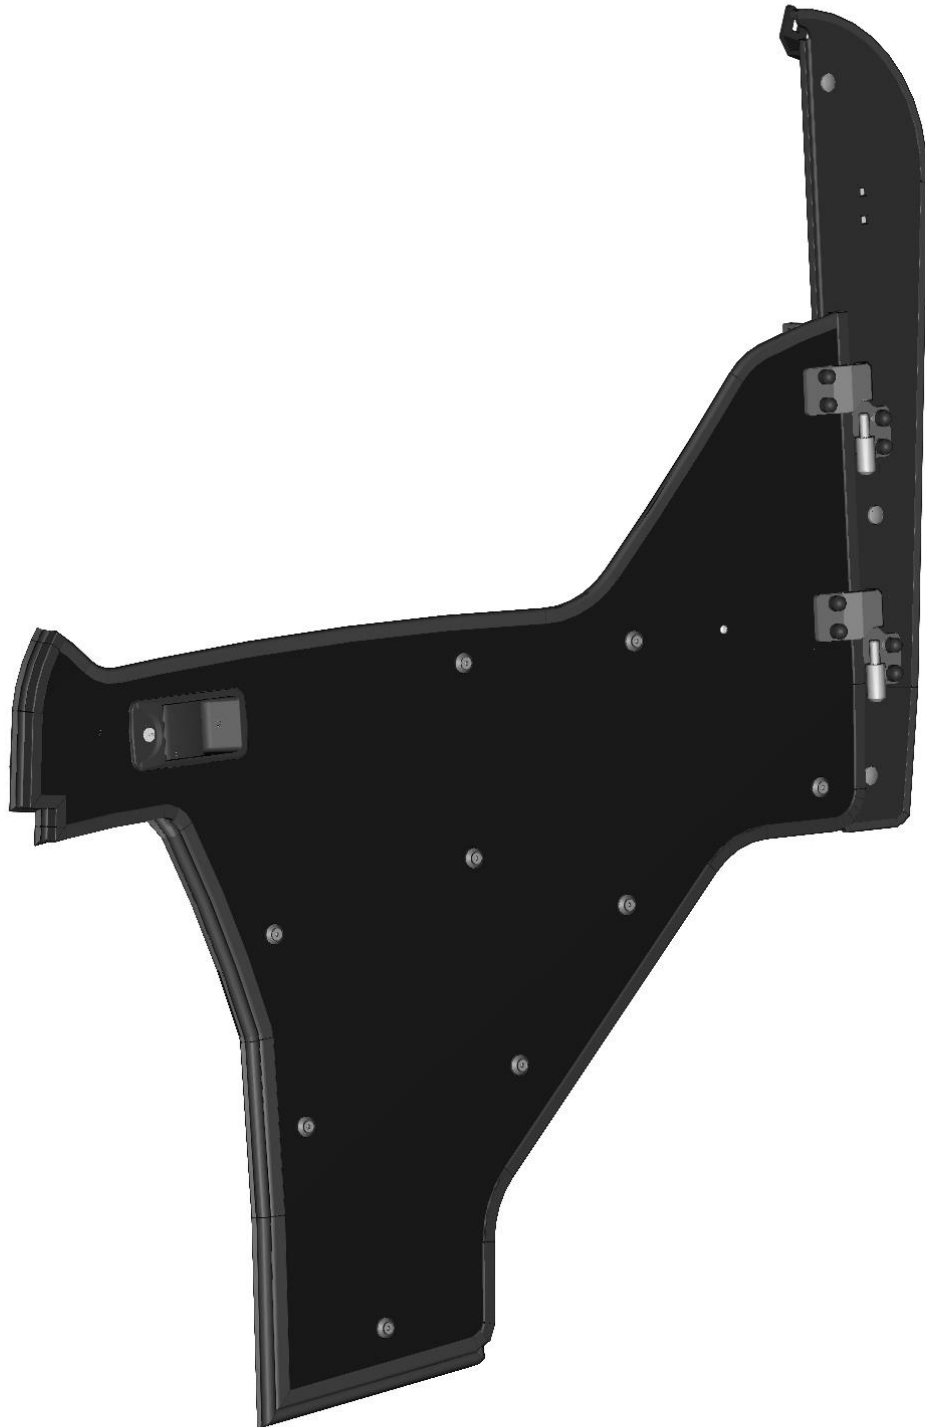

LEFT BOTTOM DOOR

33