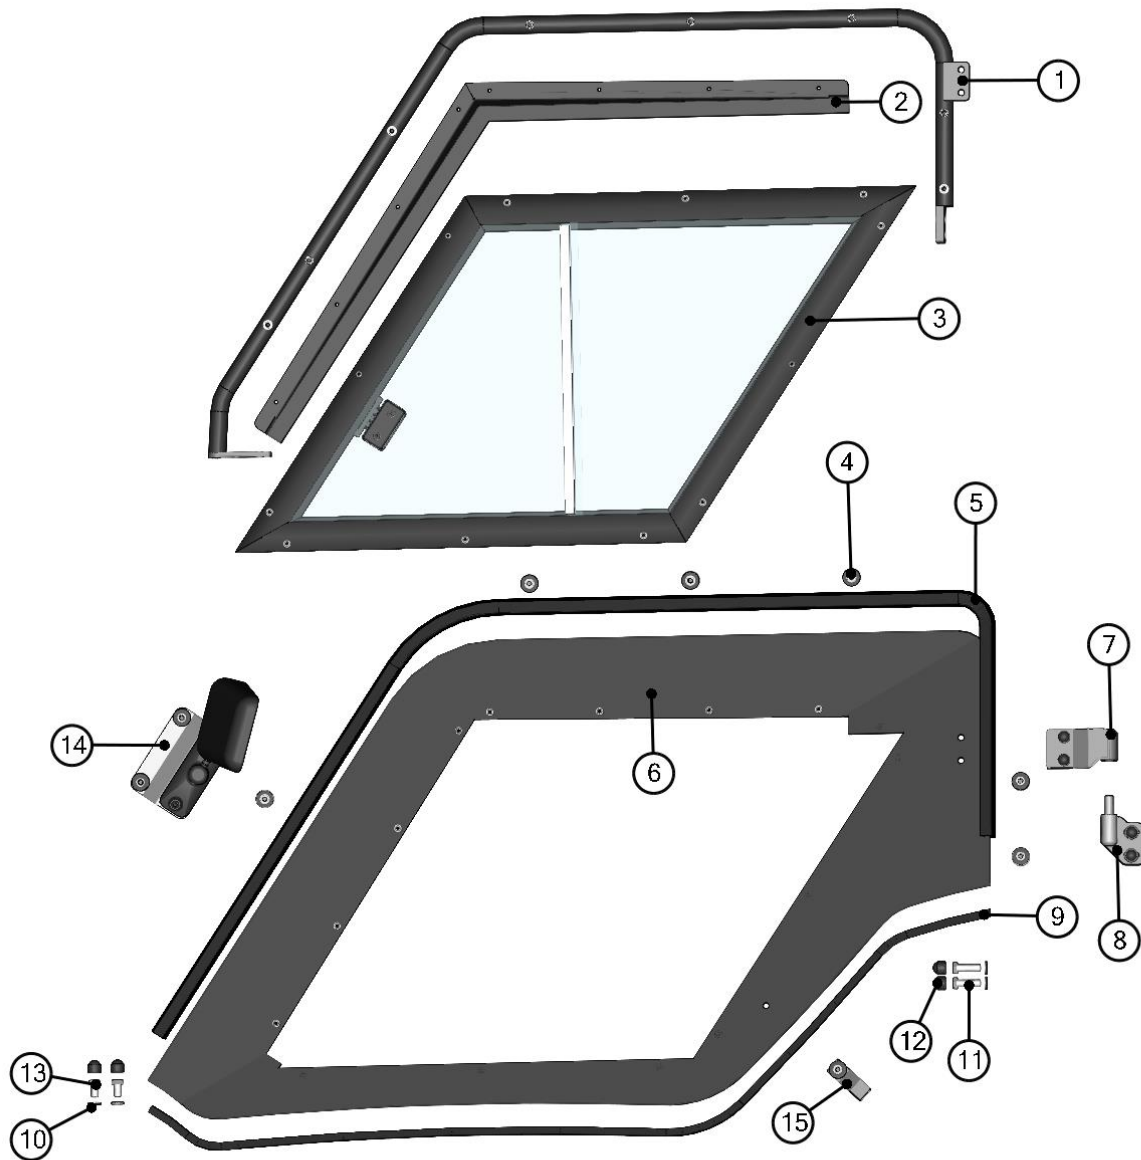

LEFT UPPER DOOR ASSEMBLIES

25

ID	Catalogue no.	Description	Qty
1	40S06R01-41W001	LEFT UPPER DOOR FRAME WELDED	1
2	40S06R01-41-004	LEFT WINDOW FRAME FIXING LEDGE	1
3	40S06R01-41M001	LEFT WINDOW ASSEMBLY	1
4	00-00M019	UPPER DOOR FRAME FIXING ASSEMBLY	6
5	002454^40S06R01S41	RUBBER PROFILE "SARAZIN SIDE"	1
6	40S06R01-41-001	LEFT UPPER DOOR ABS	1
7	00-105U-M004	LEFT UPPER DOOR HINGE ASSEMBLY	1
8	40S05R01-40M007	LEFT DOOR BASE UPPER HINGE ASSEMBLY	1
9	001354^40S06R01S41	RUBBER SEALING KR 9x3	1
10	001387	WASHER 8	4
11	001411	SCREW M8x30	2
12	001309	PLASTIC NUT COVER OK 13	4
13	002525	SCREW M8x14	2
14	00-109U-M003	LEFT REAR VIEW MIRROR ASSEMBLY	1
15	40S06R01-41M002	CENTRAL UPPER DOOR HOLDER ASSEMBLY	1