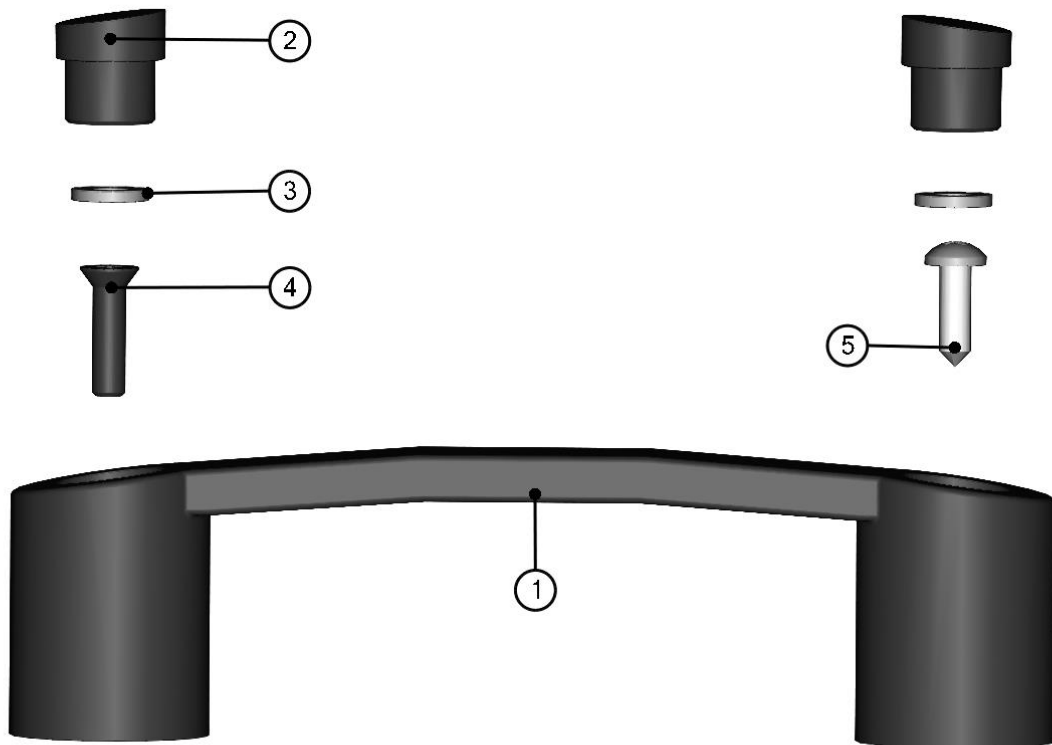

DOOR HANDLE ASSEMBLY

39

ID	Catalogue no.	Description	Qty
1	001703	DOOR HANDLE	1
2	001706	HANDLE SCREW COVER	2
3	001426	WASHER 6	2
4	004246	SCREW M5x20	1
5	001391	SELF-CUTTING SCREW 4,8x16	1