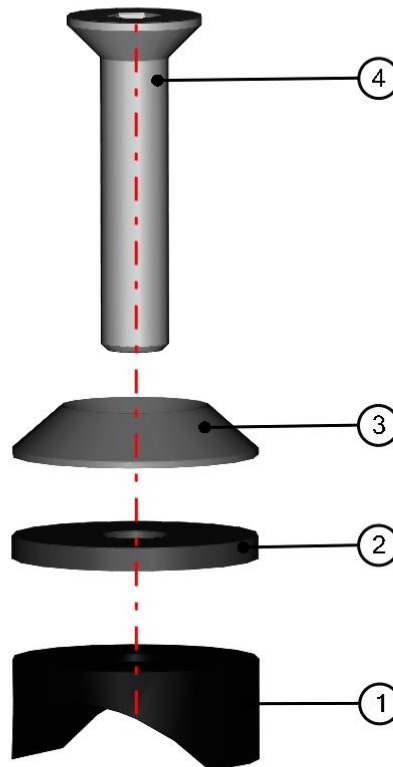

BOTTOM DOOR ABS FIXING ASSEMBLY

ID	Catalogue no.	Description	Qty
1	001736	SADDLE WASHER	1
2	001735	RUBBER WASHER EPDM	1
3	001715	PLASTIC WASHER	1
4	001701	SCREW M6x30	1