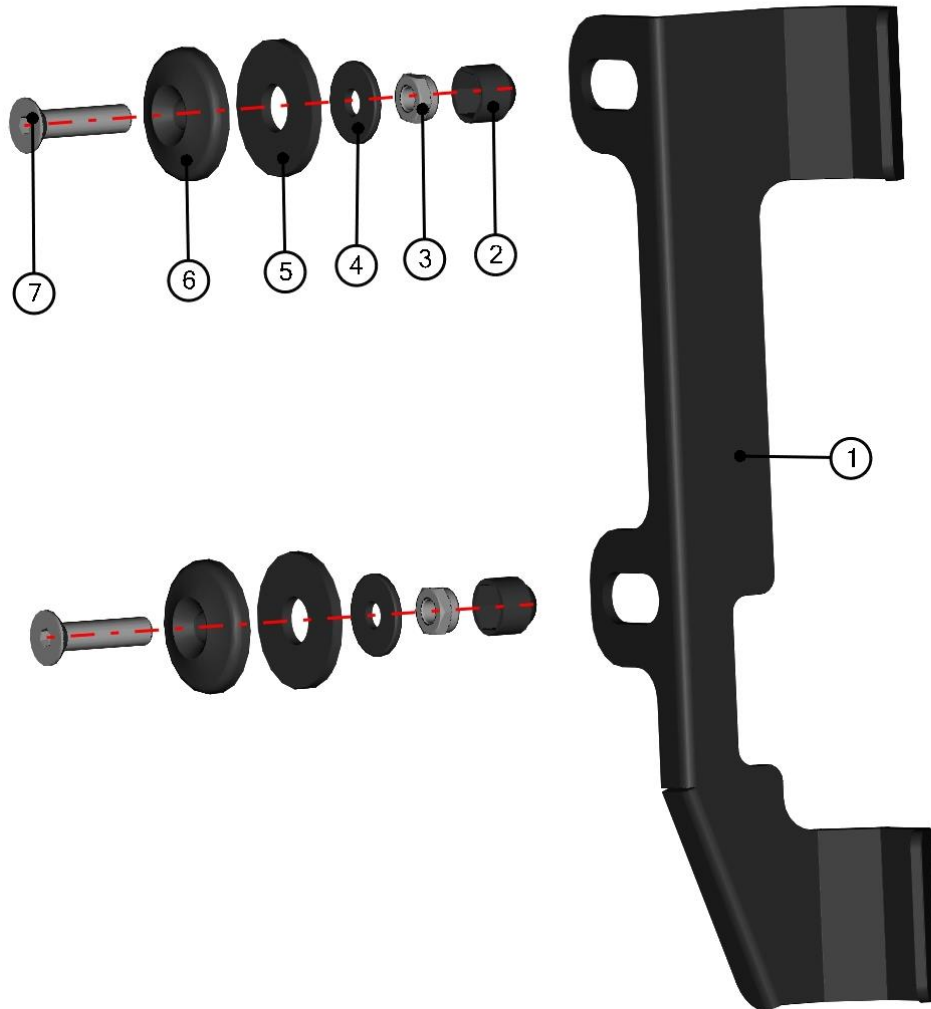

RIGHT REAR PANEL HOLDER ASSEMBLY

ID	Catalogue no.	Description	Qty
1	40S06R01-20-005	RIGHT REAR PANEL HOLDER	1
2	001309	PLASTIC NUT COVER OK 13	2
3	001388	SELF-LOCKING NUT M8	2
4	003322	RIVET WASHER 8	2
5	001428	RUBBER WASHER	2
6	001429	PLASTIC NOG	2
7	001760	SCREW M8x35	2