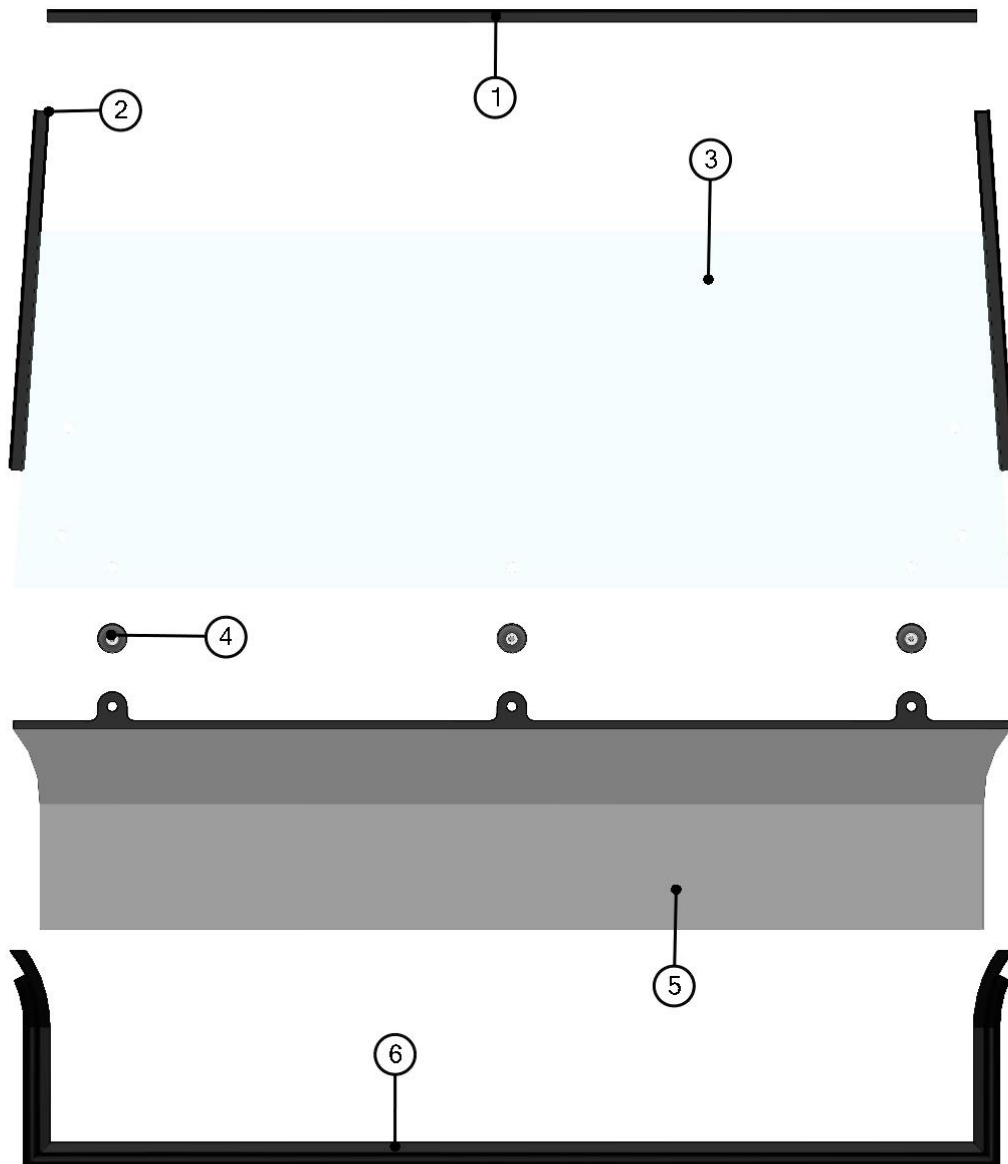

REAR PANEL ASSEMBLY

16

ID	Catalogue no.	Description	Qty
1	003627^40S06R01-20M003	RUBBER SEALING PIRELA "U"	1
2	002454^40S06R01-20M003	RUBBER PROFILE "SARAZIN SIDE"	1
3	40S06R01-20-003	REAR GLASS	1
4	00-117U-M001	BOTTOM REAR PANEL FIXING ASSEMBLY	3
5	40S06R01-20M002	BOTTOM REAR PANEL	1
6	002658^40S06R01-20M003	RUBBER SEALING PIRELA STRAIGHT	1