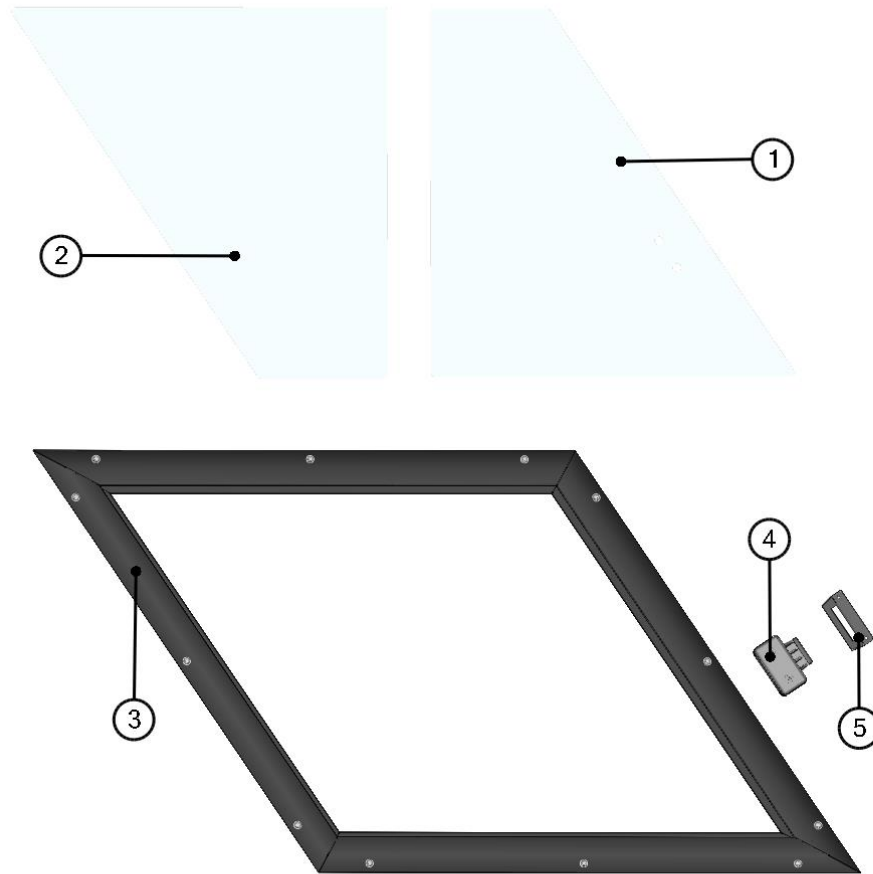

RIGHT WINDOW ASSEMBLY

49

ID	Catalogue no.	Description	Qty
1	40S06R01-41-003	WINDOW GLASS SOLID	1
2	40S06R01-41-002	WINDOW GLASS MOVABLE	1
3	40S06R01-51-008	RIGHT WINDOW FRAME	1
4	001700	WINDOW LOCK	1
5	001762	WINDOW STOP	1