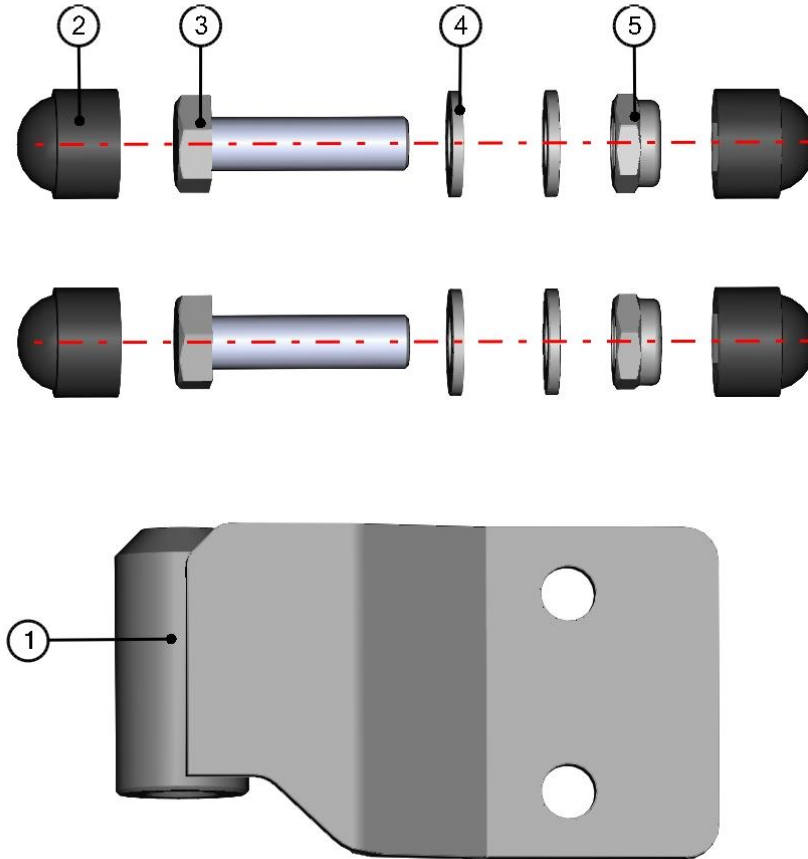

RIGHT UPPER DOOR HINGE ASSEMBLY

ID	Catalogue no.	Description	Qty
1	00-105U-W003	RIGHT UPPER DOOR HINGE WELDED	1
2	001309	PLASTIC NUT COVER OK 13	4
3	001411	SCREW M8x30	2
4	001387	WASHER 8	4
5	001388	SELF-LOCKING NUT M8	2