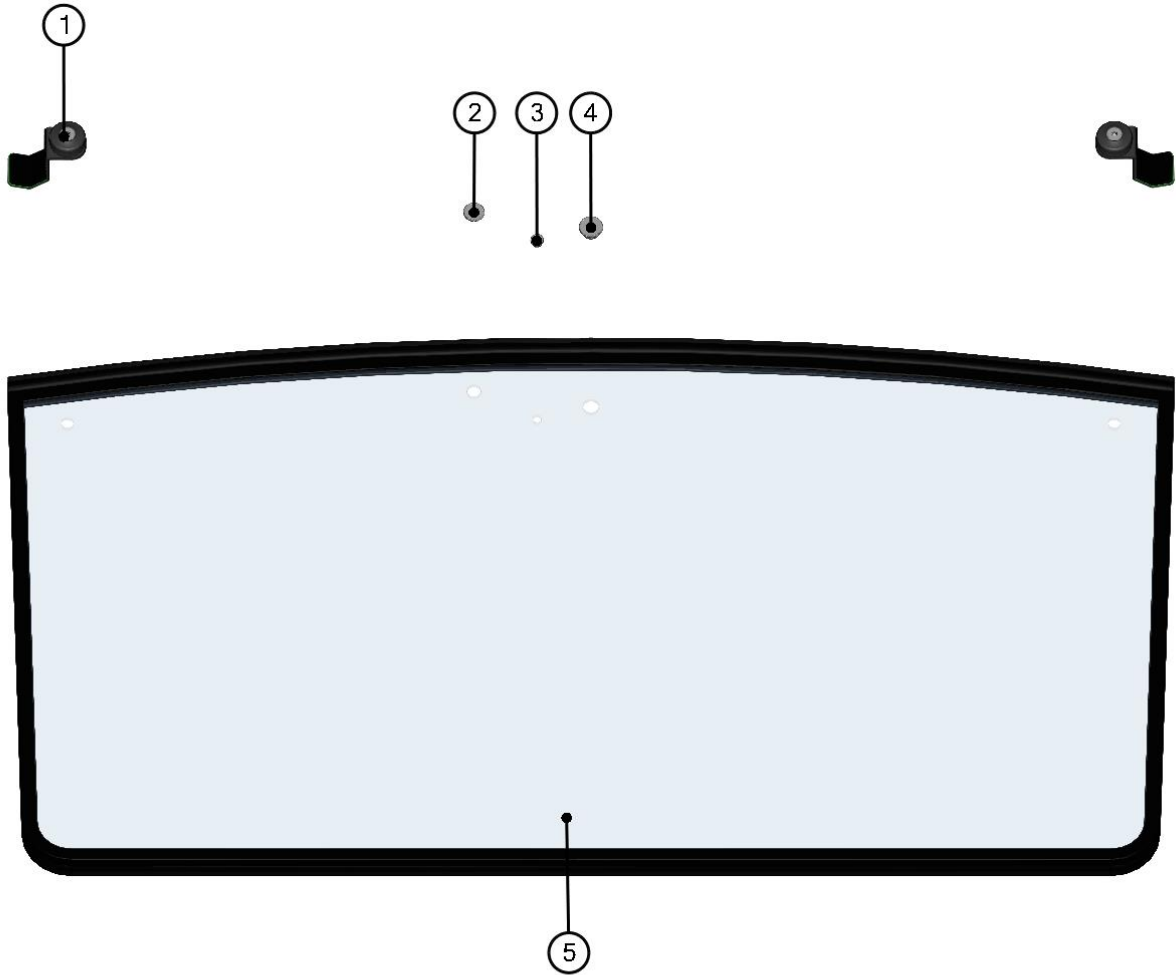

FRONT GLASS ASSEMBLY

8

ID	Catalogue no.	Description	Qty
1	40S05U01-10M006	FRONT GLASS HOLDER ASSEMBLY	2
2	002730	PLASTIC COVER GPN 300 F 14	1
3	002728	PLASTIC COVER GPN 300 F 042	1
4	002743	PLASTIC COVER GPN 300 F 17	1
5	40S06U01-10M001	FRONT GLASS WITH SEALING	1