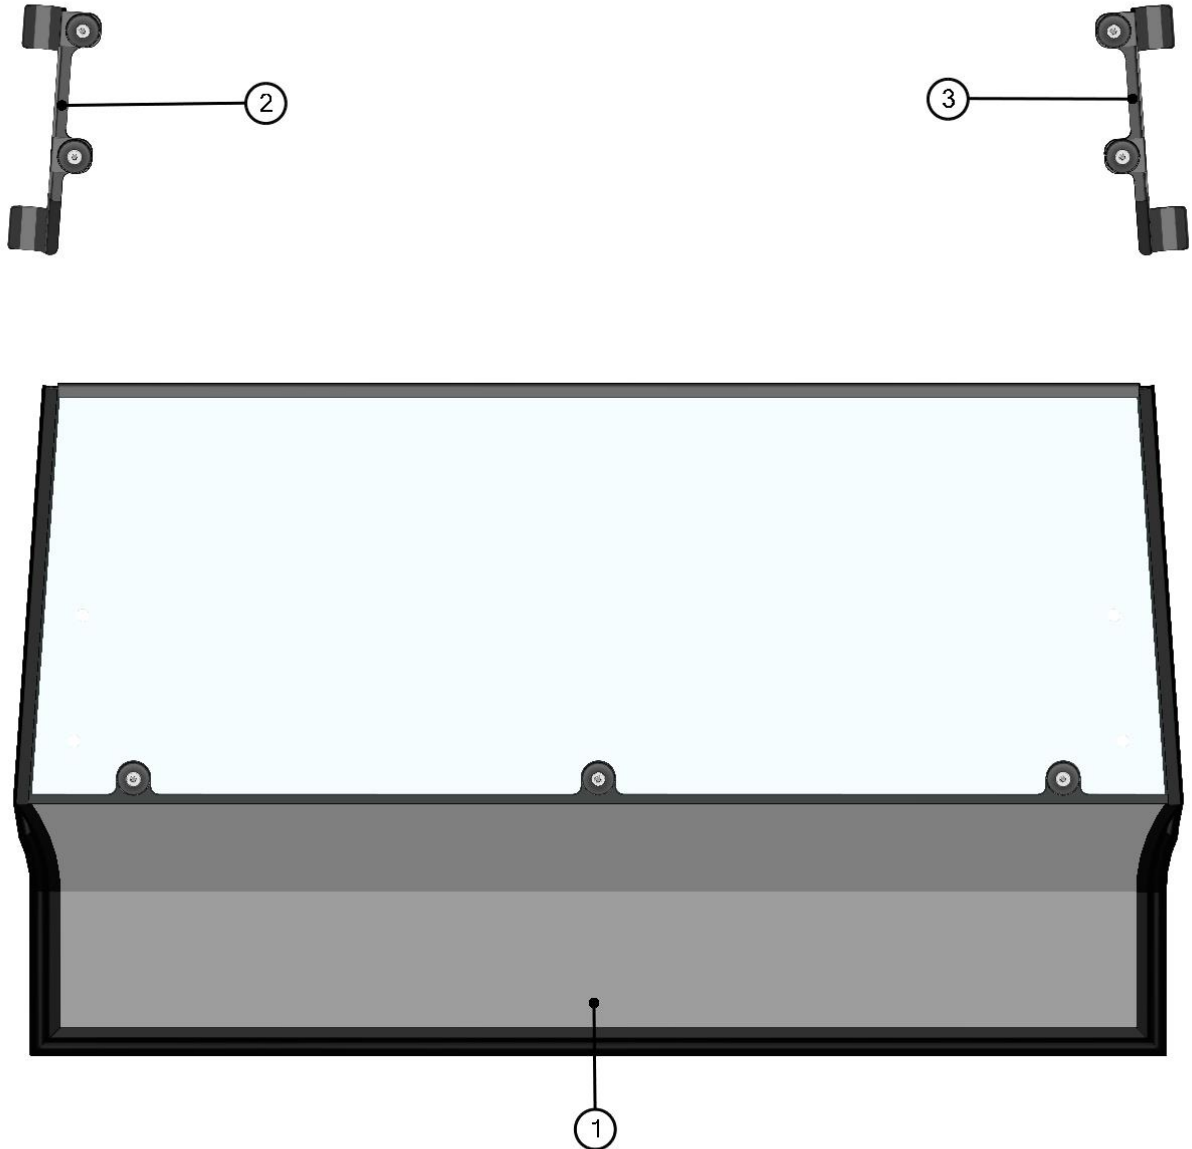

REAR PANEL ASSEMBLIES

15

ID	Catalogue no.	Description	Qty
1	40S06R01-20M003	REAR PANEL ASSEMBLY	1
2	40S06R01-20M004	LEFT REAR PANEL HOLDER ASSEMBLY	1
3	40S06R01-20M005	RIGHT REAR PANEL HOLDER ASSEMBLY	1