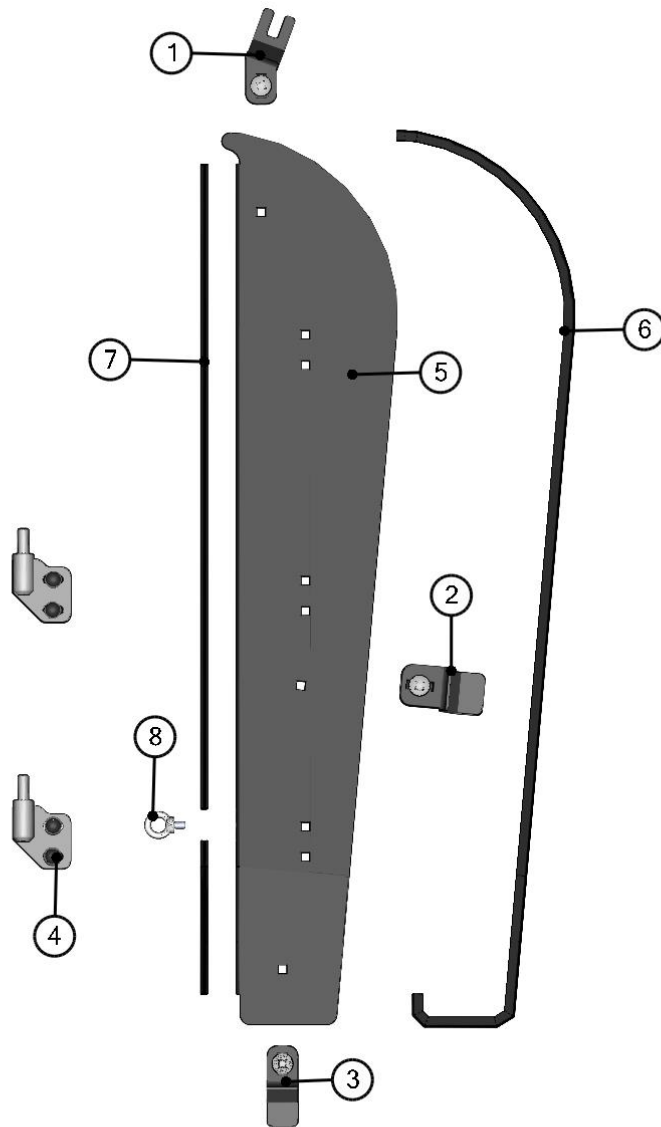

DOOR HANDLE ASSEMBLY

39

ID	Catalogue no.	Description	Qty
1	001703	DOOR HANDLE	1
2	001706	HANDLE SCREW COVER	2
3	001426	WASHER 6	2
4	004246	SCREW M5x20	1
5	001391	SELF-CUTTING SCREW 4,8x16	1

LEFT DOOR BASE ASSEMBLY