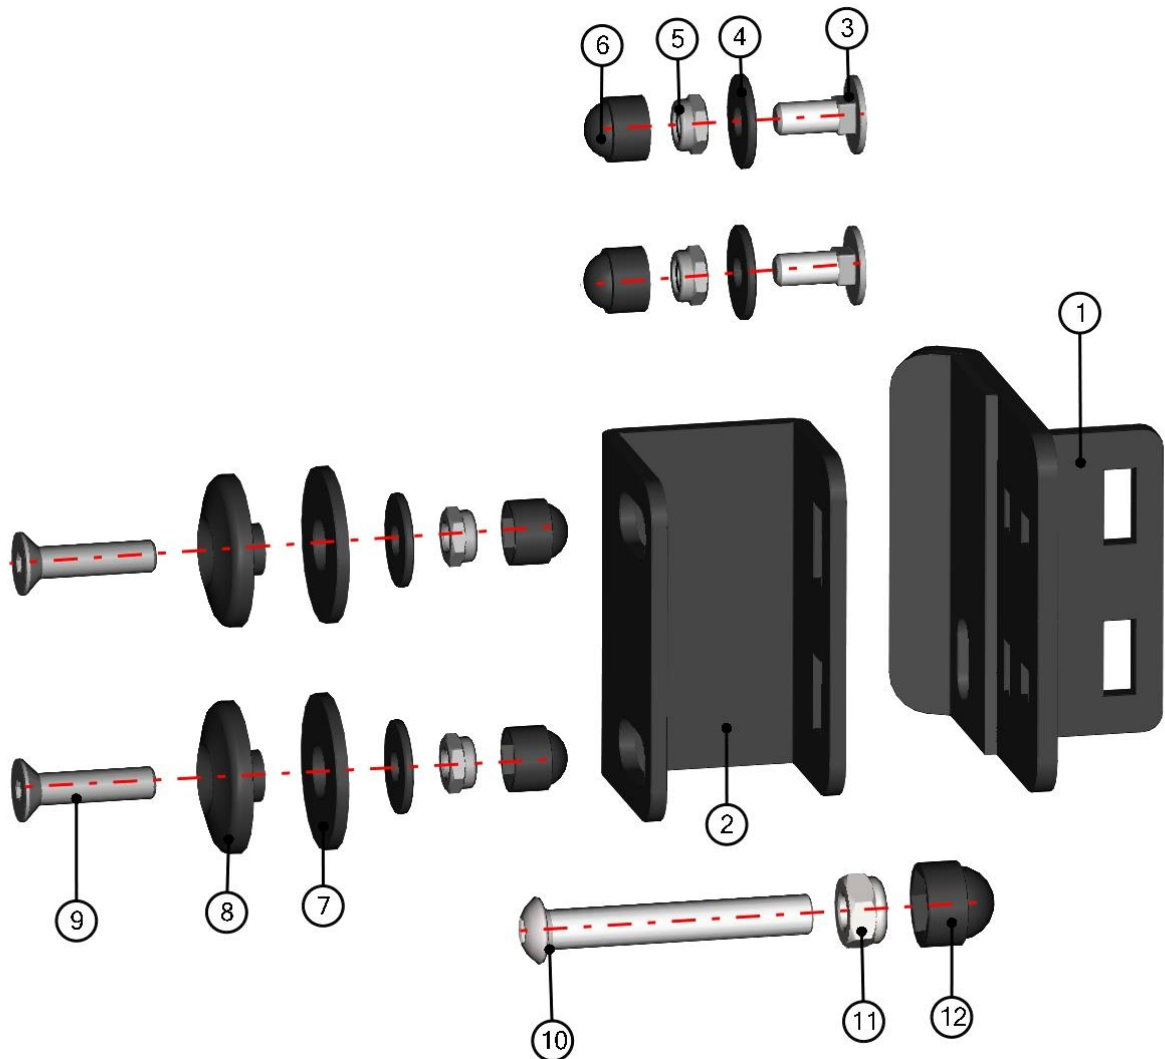

FRONT BOTTOM LEDGE ASSEMBLY

ID	Catalogue no.	Description	Qty
1	40S06U01-10M026	FRONT BOTTOM LEDGE	1
2	40S06U01-10M020	LEFT BOTTOM LEDGE HOLDER ASSEMBLY	1
3	40S06U01-10M021	RIGHT BOTTOM LEDGE HOLDER ASSEMBLY	1

FRONT BOTTOM LEDGE

11

ID	Catalogue no.	Description	Qty
1	40S06U01-10-009	FRONT BOTTOM LEDGE EPDM	1
2	40S06U01-10W002	FRONT BOTTOM LEDGE WELDED	1
3	001771^40S06U01-10M026	RUBBER SEALING KR 15x4	1

LEFT BOTTOM LEDGE HOLDER ASSEMBLY

RIGHT BOTTOM LEDGE HOLDER ASSEMBLY

ID	Catalogue no.	Description	Qty
1	40S06U01-10M023	RIGHT FRONT BOTTOM LEDGE HOLDER 1	1
2	40S06U01-10-022	RIGHT FRONT BOTTOM LEDGE HOLDER 2	1
3	002575	SCREW M8x20	2
4	003322	RIVET WASHER 8	4
5	001388	SELF-LOCKING NUT M8	4
6	001309	PLASTIC NUT COVER OK 13	4
7	001428	RUBBER WASHER	2
8	001429	PLASTIC NOG	2
9	001760	SCREW M8x35	2
10	004568	SCREW M10x70	1
11	002533	SELF-LOCKING NUT M10	1
12	002363	PLASTIC NUT COVER OK 17	1