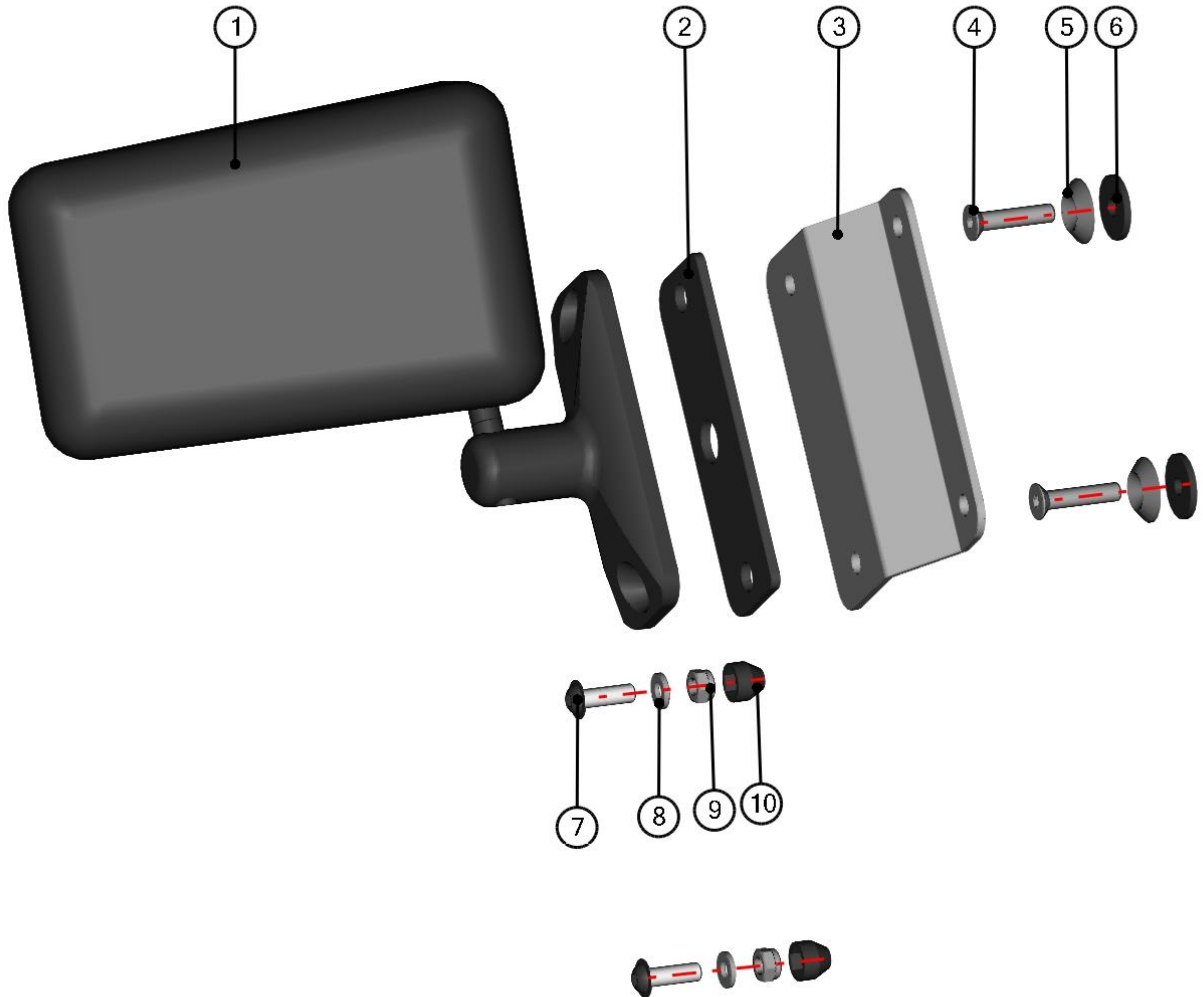

RIGHT REAR VIEW MIRROR ASSEMBLY

53

ID	Catalogue no.	Description	Qty
1	002774	RIGHT REAR VIEW MIRROR	1
2	00-109U-001	REAR VIEW MIRROR RUBBER WASHER	1
3	00-109U-002	REAR VIEW MIRROR HOLDER	1
4	001701	SCREW M6x30	2
5	001715	PLASTIC WASHER	2
6	001735	RUBBER WASHER	2
7	001723	SCREW M6x20	2
8	001426	WASHER 6	2
9	001392	SELF-LOCKING NUT M6	2
10	001348	PLASTIC NUT COVER OK 10	2