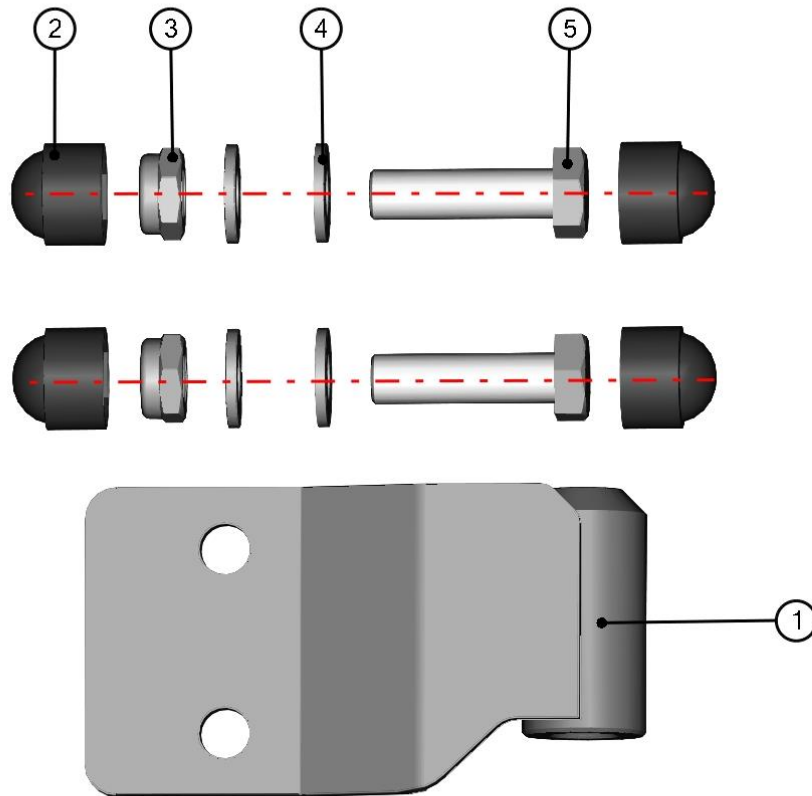

LEFT UPPER DOOR HINGE ASSEMBLY

ID	Catalogue no.	Description	Qty
1	00-105U-W004	LEFT UPPER DOOR HINGE WELDED	1
2	001309	PLASTIC NUT COVER OK 13	4
3	001388	SELF-LOCKING NUT M8	2
4	001387	WASHER 8	4
5	001411	SCREW M8x30	2