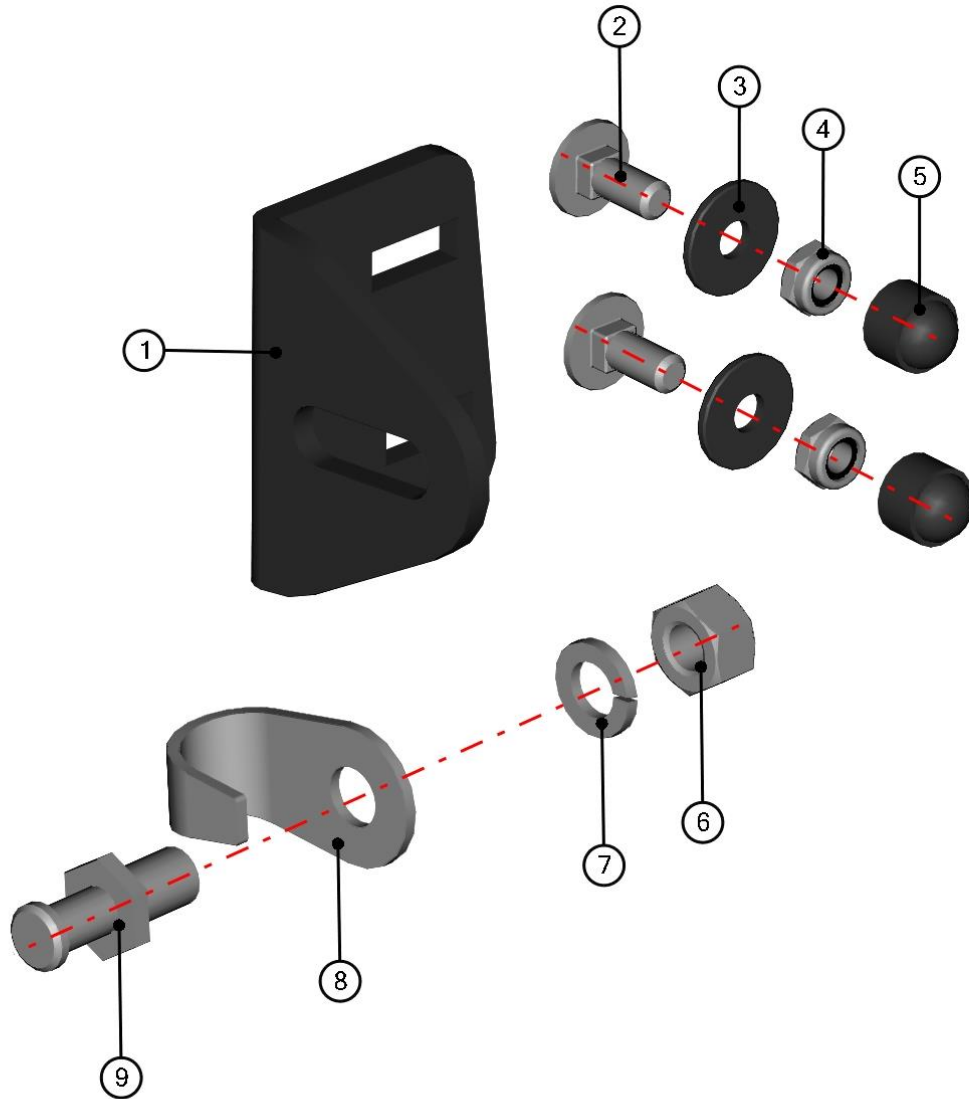

RIGHT DOOR STOP ASSEMBLY

ID	Catalogue no.	Description	Qty
1	40S06U01-50-001	RIGHT DOOR STOP HOLDER	1
2	002575	SCREW M8x20	2
3	003322	RIVET WASHER 8	2
4	001388	SELF-LOCKING NUT M8	2
5	001309	PLASTIC NUT COVER OK 13	2
6	000856	DOOR STOP NUT	1
7	000857	DOOR STOP WASHER	1
8	000855	DOOR STOP HOOK	1
9	000854	DOOR STOP PIN	1