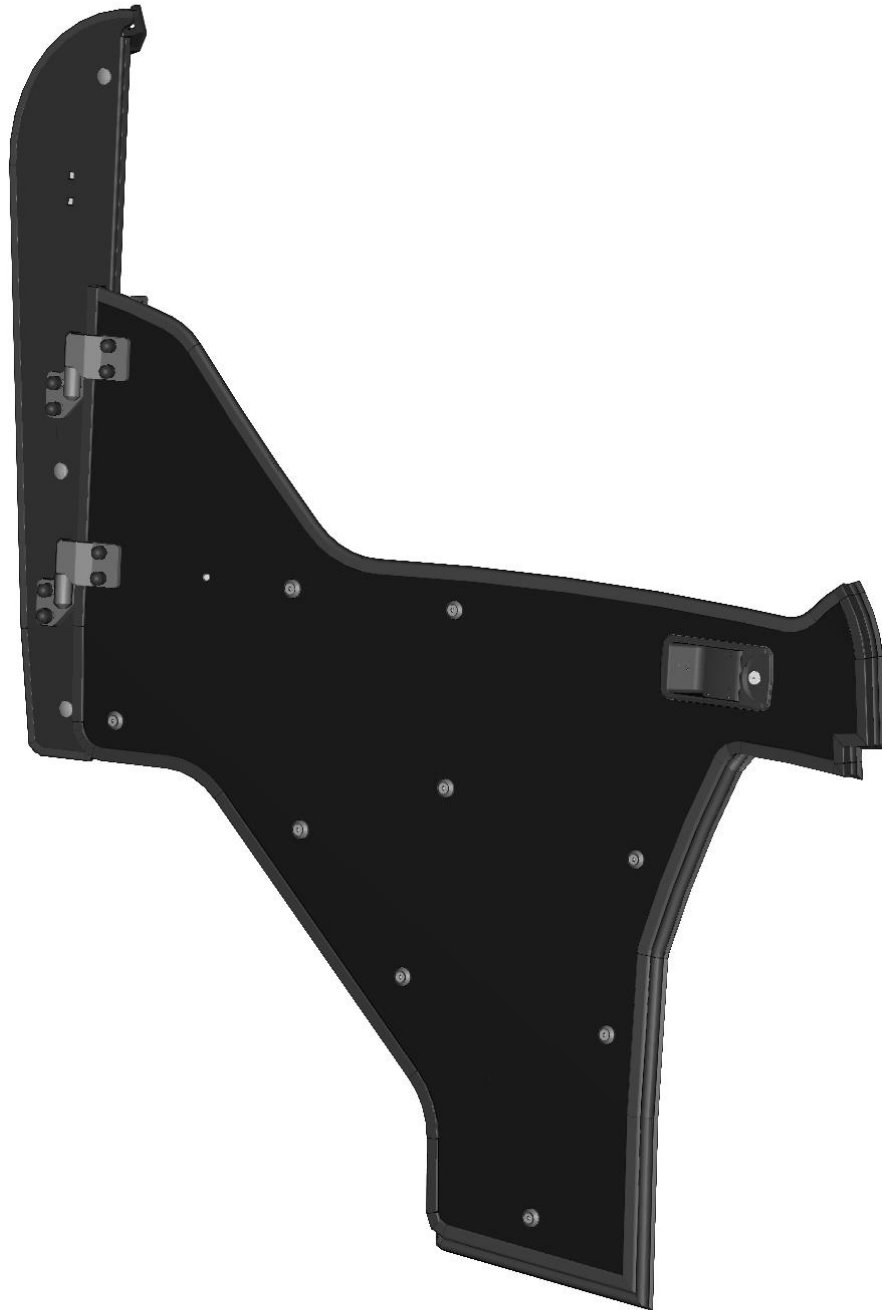

RIGHT BOTTOM DOOR

55