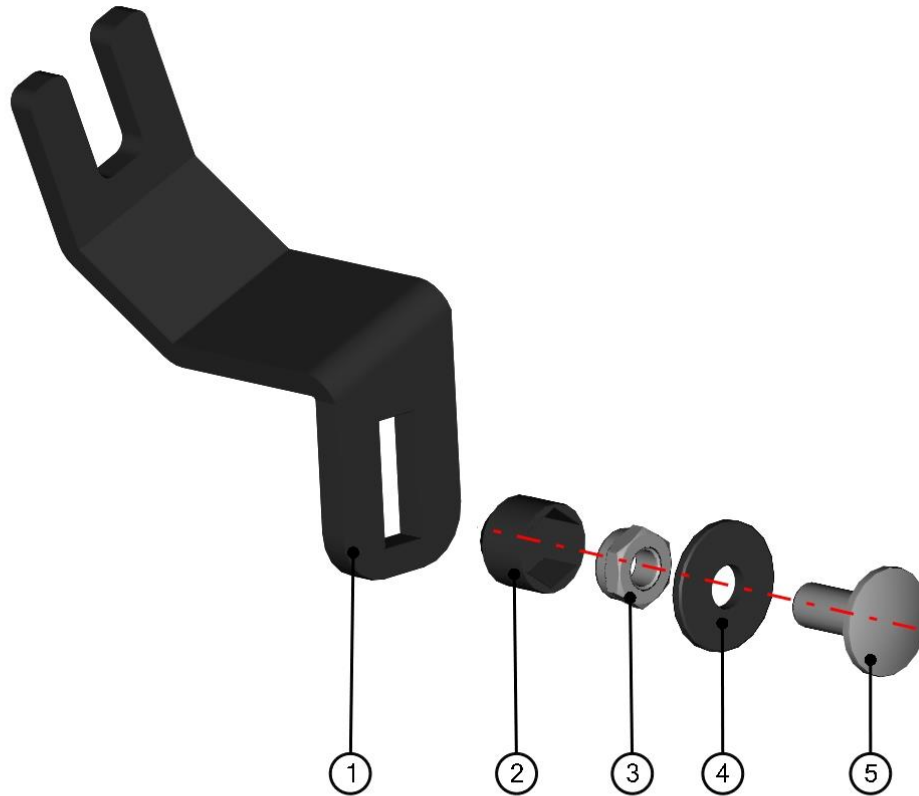

RIGHT DOOR BASE UPPER HOLDER ASSEMBLY

ID	Catalogue no.	Description	Qty
1	40S06U01-50-007	RIGHT UPPER DOOR BASE HOLDER	1
2	001309	PLASTIC NUT COVER OK 13	1
3	001388	SELF-LOCKING NUT M8	1
4	003322	RIVET WASHER 8	1
5	002575	SCREW M8x20	1