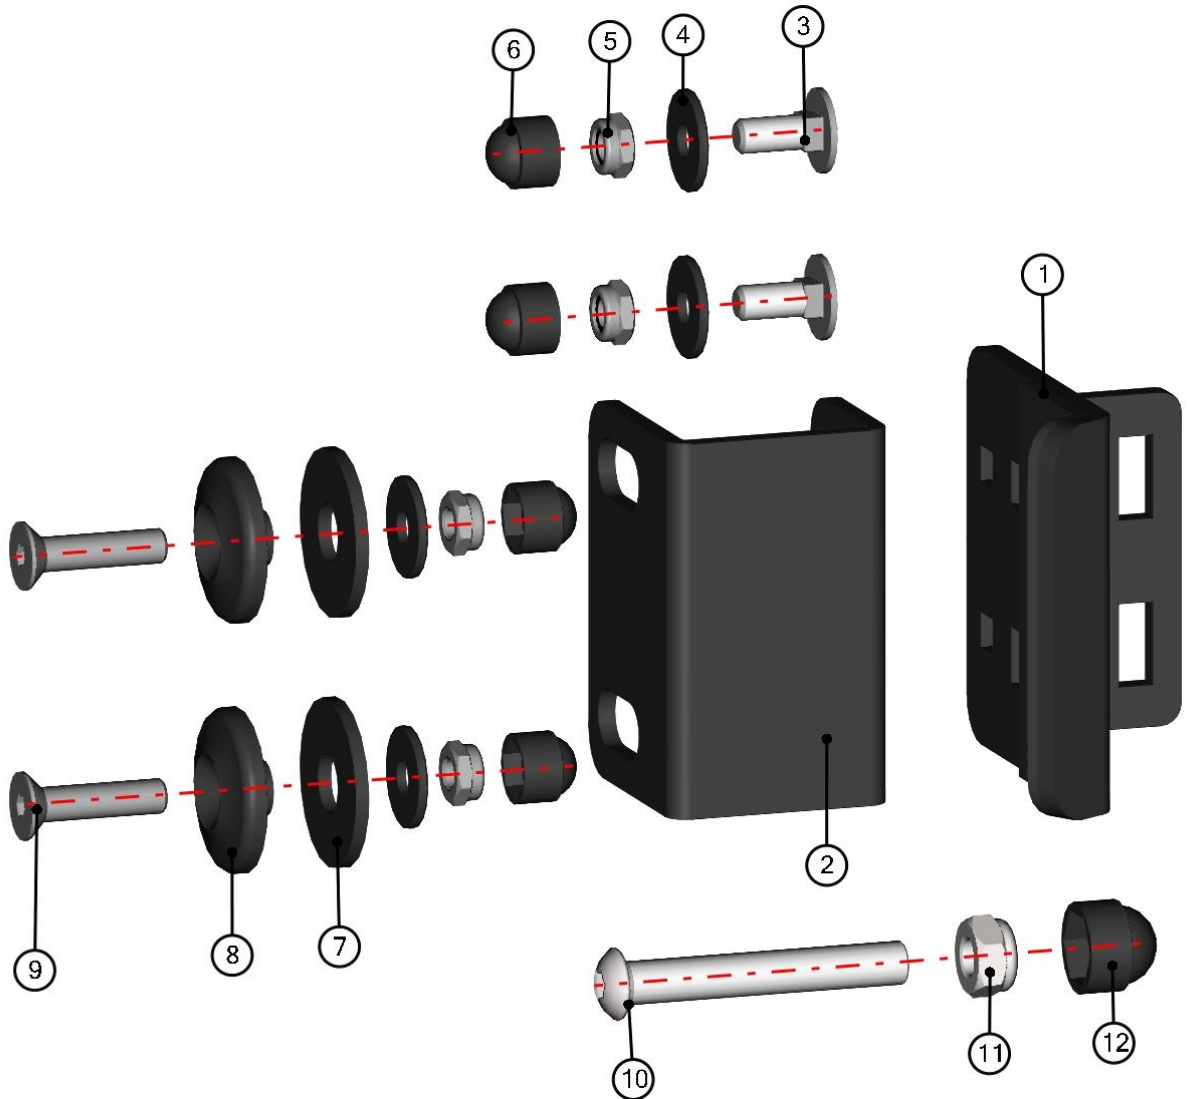

LEFT BOTTOM LEDGE HOLDER ASSEMBLY

ID	Catalogue no.	Description	Qty
1	40S06U01-10M024	LEFT FRONT BOTTOM LEDGE HOLDER 1	1
2	40S06U01-10-022	LEFT FRONT BOTTOM LEDGE HOLDER 2	1
3	002575	SCREW M8x20	2
4	003322	RIVET WASHER 8	4
5	001388	SELF-LOCKING NUT M8	4
6	001309	PLASTIC NUT COVER OK 13	4
7	001428	RUBBER WASHER	2
8	001429	PLASTIC NOG	2
9	001760	SCREW M8x35	2
10	004568	SCREW M10x70	1
11	002533	SELF-LOCKING NUT M10	1
12	002363	PLASTIC NUT COVER OK 17	1