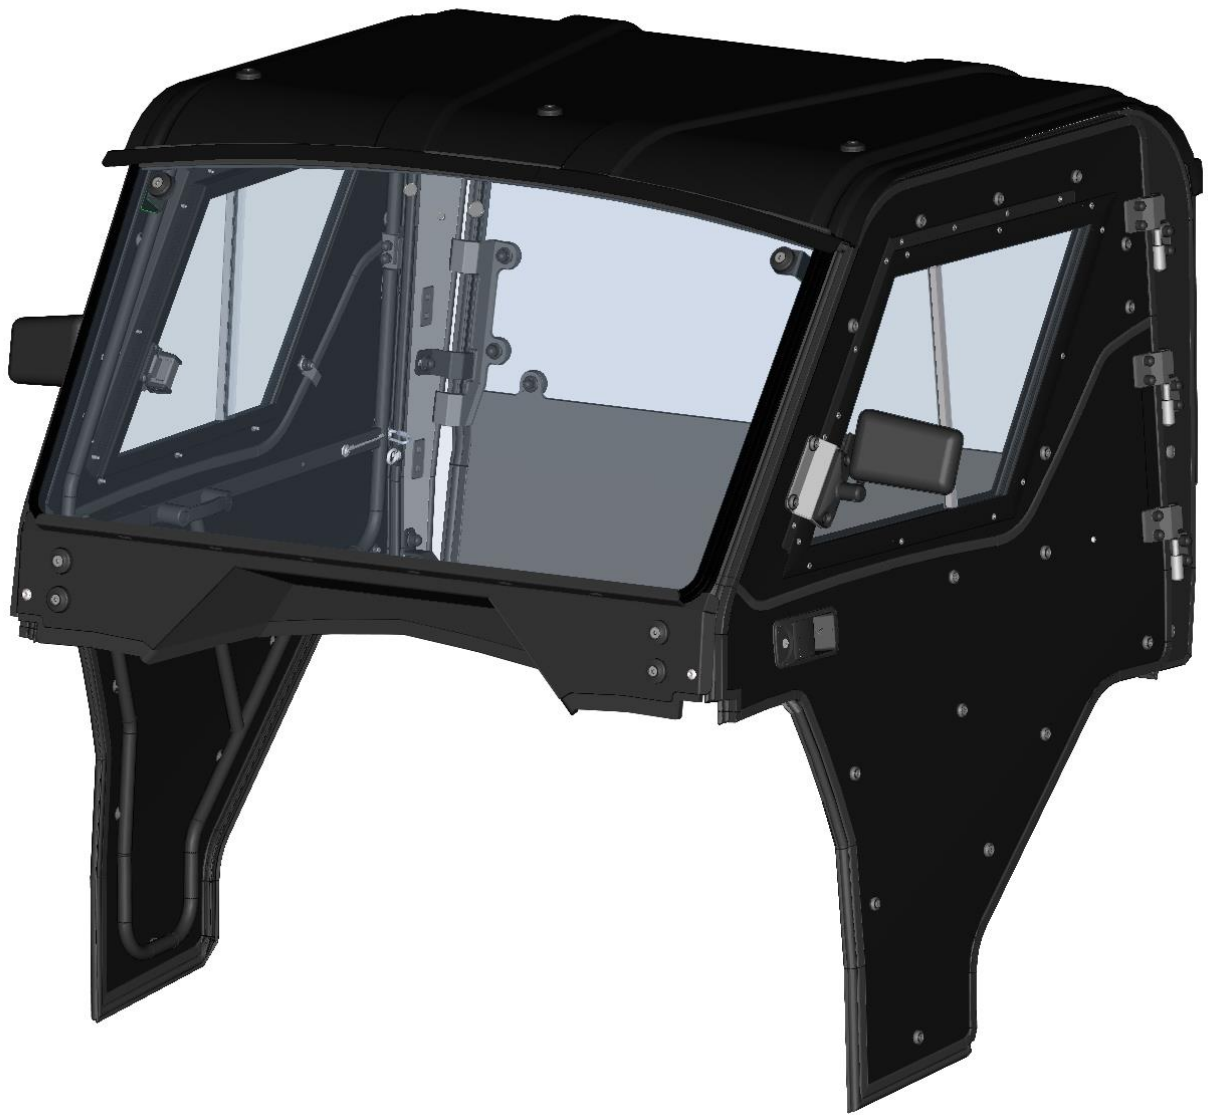

5. If you wish to order something please send us relevant Catalogue no. + Description

CAB PREVIEW

4

CAB PANELS

ID	Catalogue no.	Description	Qty	Page
1	40S06R01S30	ROOF PANEL	1	21
2	40S06R01S20	REAR PANEL	1	15
3	40S06R01S41	LEFT UPPER DOOR	1	25
4	40S06R01S40	LEFT BOTTOM DOOR	1	34
5	40S06U01S10	FRONT PANEL	1	7
6	40S06R01S50	RIGHT BOTTOM DOOR	1	56
7	40S06R01S51	RIGT UPPER DOOR	1	47