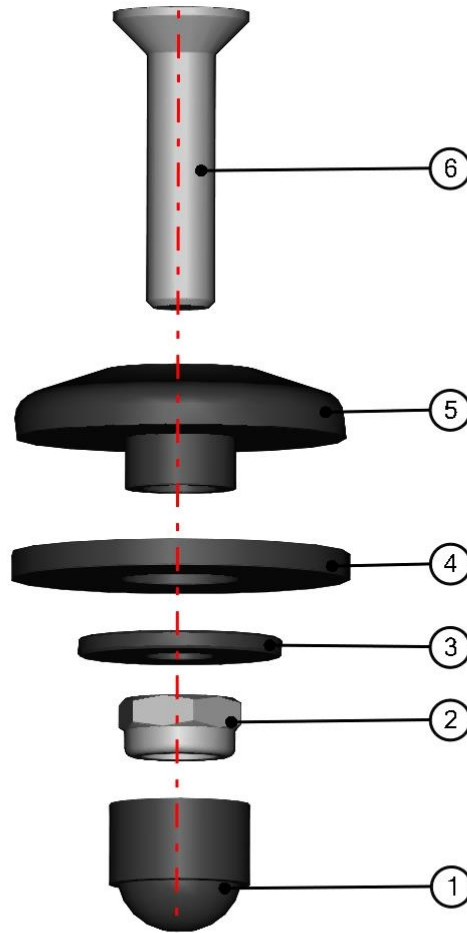

BOTTOM REAR PANEL FIXING ASSEMBLY

ID	Catalogue no.	Description	Qty
1	001309	PLASTIC NUT COVER OK 13	1
2	001388	SELF-LOCKING NUT M8	1
3	003322	RIVET WASHER 8	1
4	001428	RUBBER WASHER	1
5	001429	PLASTIC NOG	1
6	001760	SCREW M8x35	1