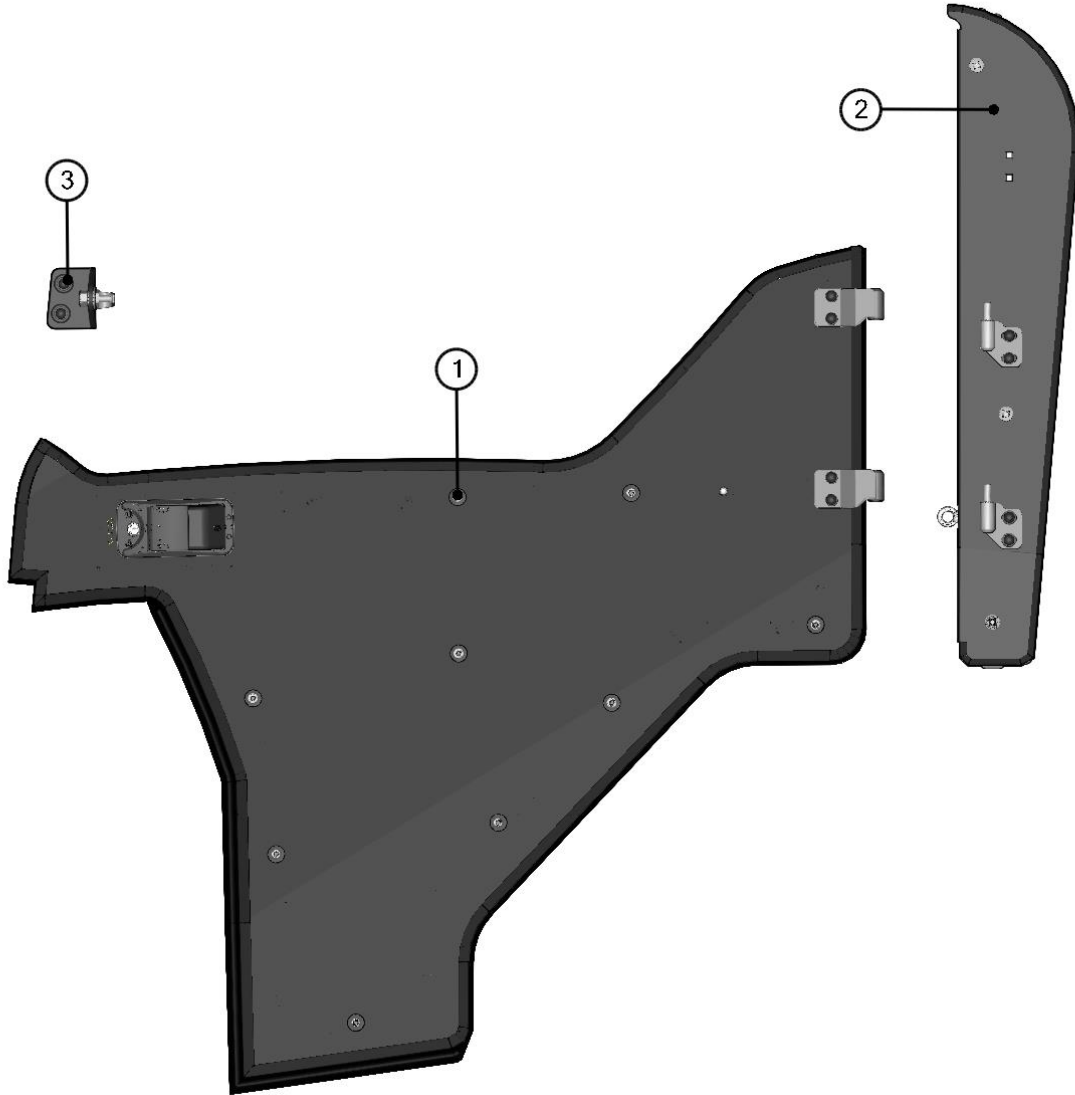

LEFT BOTTOM DOOR ASSEMBLIES

ID	Catalogue no.	Description	Qty
1	40S06R01-40M002	LEFT BOTTOM DOOR ASSEMBLY	1
2	40S06R01-40M001	LEFT DOOR BASE ASSEMBLY	1
3	40S06U01-40M001	LEFT DOOR STOP ASSEMBLY	1