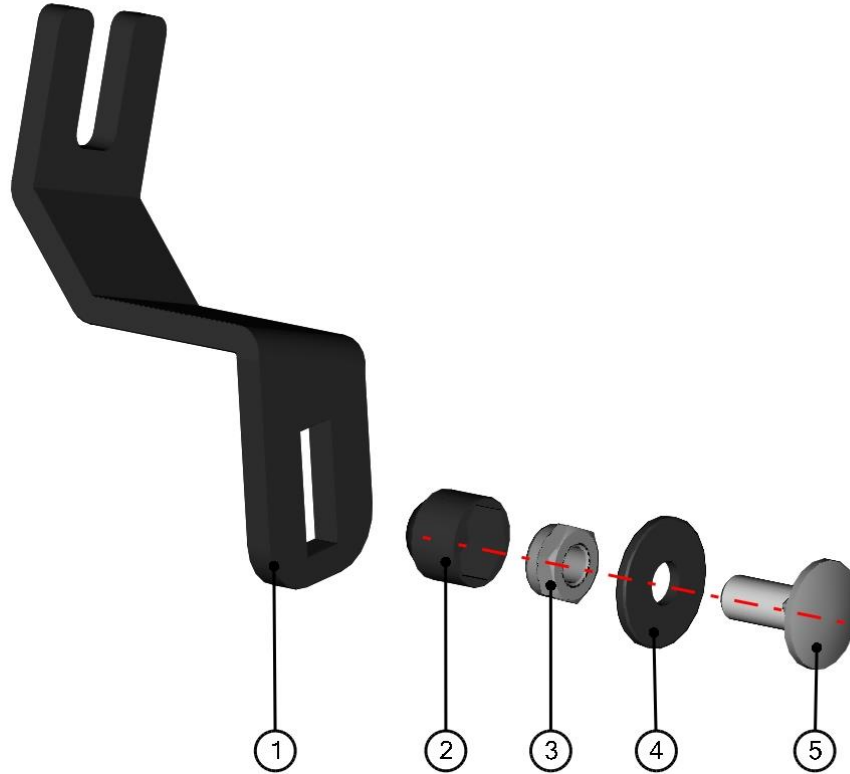

LEFT DOOR BASE UPPER HOLDER ASSEMBLY

ID	Catalogue no.	Description	Qty
1	40S06U01-40-007	LEFT UPPER DOOR BASE HOLDER	1
2	001309	PLASTIC NUT COVER OK 13	1
3	001388	SELF-LOCKING NUT M8	1
4	003322	RIVET WASHER 8	1
5	002575	SCREW M8x20	1