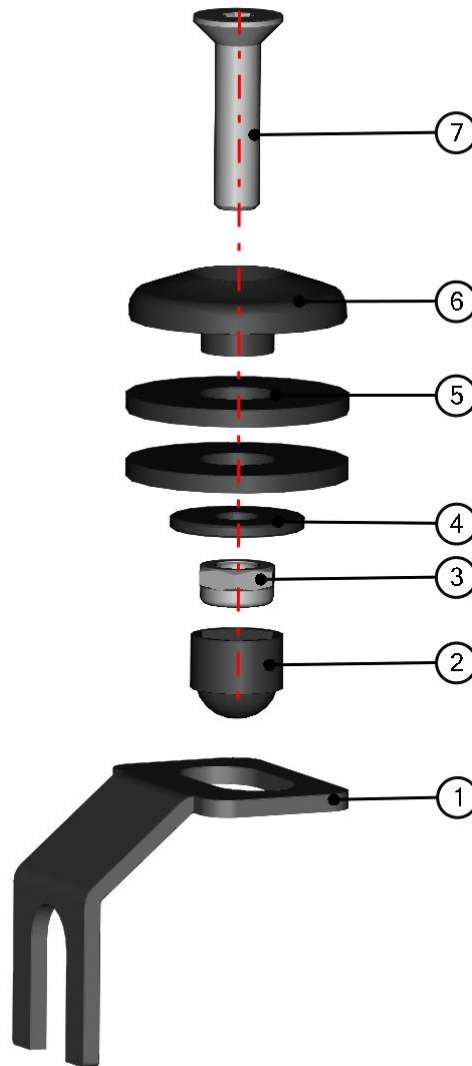

ROOF PANEL HOLDER

ID	Catalogue no.	Description	Qty
1	40S05R01-30-002	ROOF PANEL HOLDER	1
2	001309	PLASTIC NUT COVER OK 13	1
3	001388	SELF-LOCKING NUT M8	1
4	003322	RIVET WASHER 8	1
5	001428	RUBBER WASHER	2
6	001429	PLASTIC NOG	1
7	001760	SCREW M8x35	1