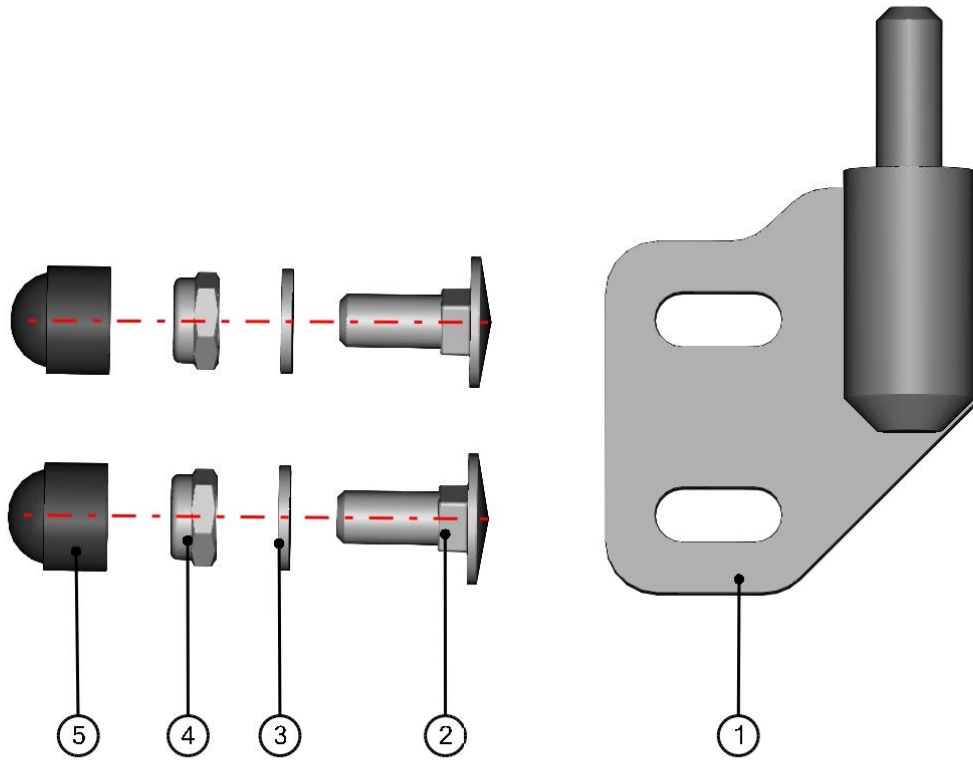

RIGHT DOOR BASE UPPER HINGE ASSEMBLY

ID	Catalogue no.	Description	Qty
1	00-105U-W003	RIGHT DOOR BASE UPPER HINGE	1
2	002575	SCREW M8x20	2
3	001387	WASHER 8	2
4	001388	SELF-LOCKING NUT M8	2
5	001309	PLASTIC NUT COVER OK 13	2