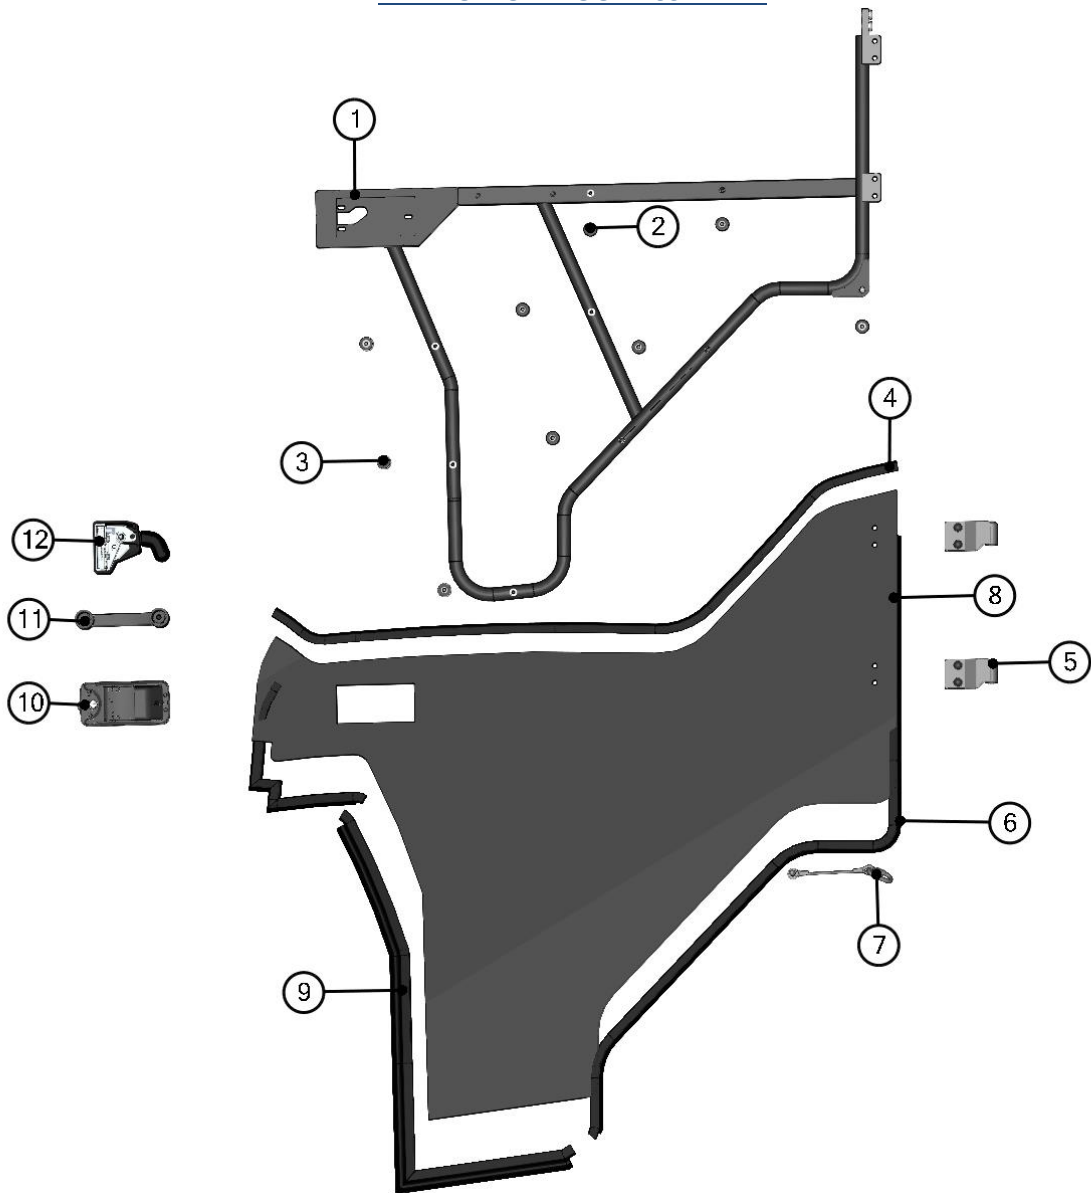

LEFT BOTTOM DOOR ASSEMBLY

ID	Catalogue no.	Description	Qty
1	40S06R01-40W003	LEFT BOTTOM DOOR FRAME WELDED	1
2	00-00M020	BOTTOM DOOR FRAME FIXING ASSEMBLY	3
3	00-00M019	BOTTOM DOOR ABS FIXING ASSEMBLY	6
4	003627^40S06R01-40M002	RUBBER PROFILE "PIRELA"	1
5	00-105U-M004	LEFT BOTTOM DOOR HINGE ASSEMBLY	2
6	002454^40S06R01-40M002	RUBBER PROFILE "SARAZIN SIDE"	1
7	00-111U-M003	ROPE ASSEMBLY	1
8	40S06R01-40-006	LEFT BOTTOM DOOR ABS	1
9	001005^40S06R01-40M002	RUBBER PROFILE "PIRELA STRAIGHT"	1
10	000841	OUTER DOOR LOCK	1
11	00-40M018	DOOR HANDLE ASSEMBLY	1
12	40S06R01	INNER DOOR LOCK	1