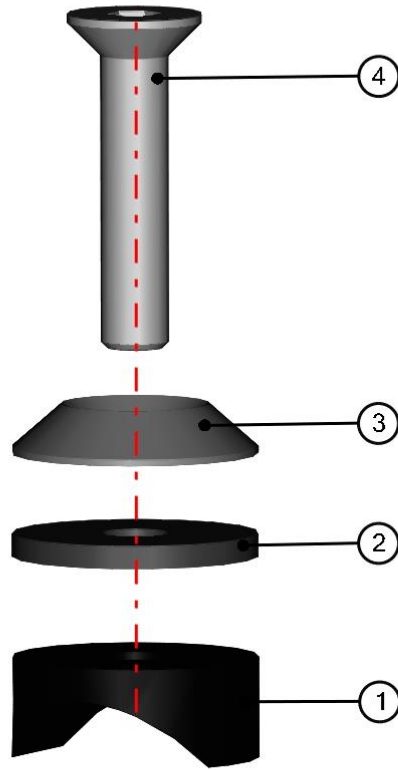

BOTTOM DOOR ABS FIXING ASSEMBLY

ID	Catalogue no.	Description	Qty
1	001736	SADDLE WASHER	1
2	001735	RUBBER WASHER EPDM	1
3	001715	PLASTIC WASHER	1
4	001701	SCREW M6x30	1