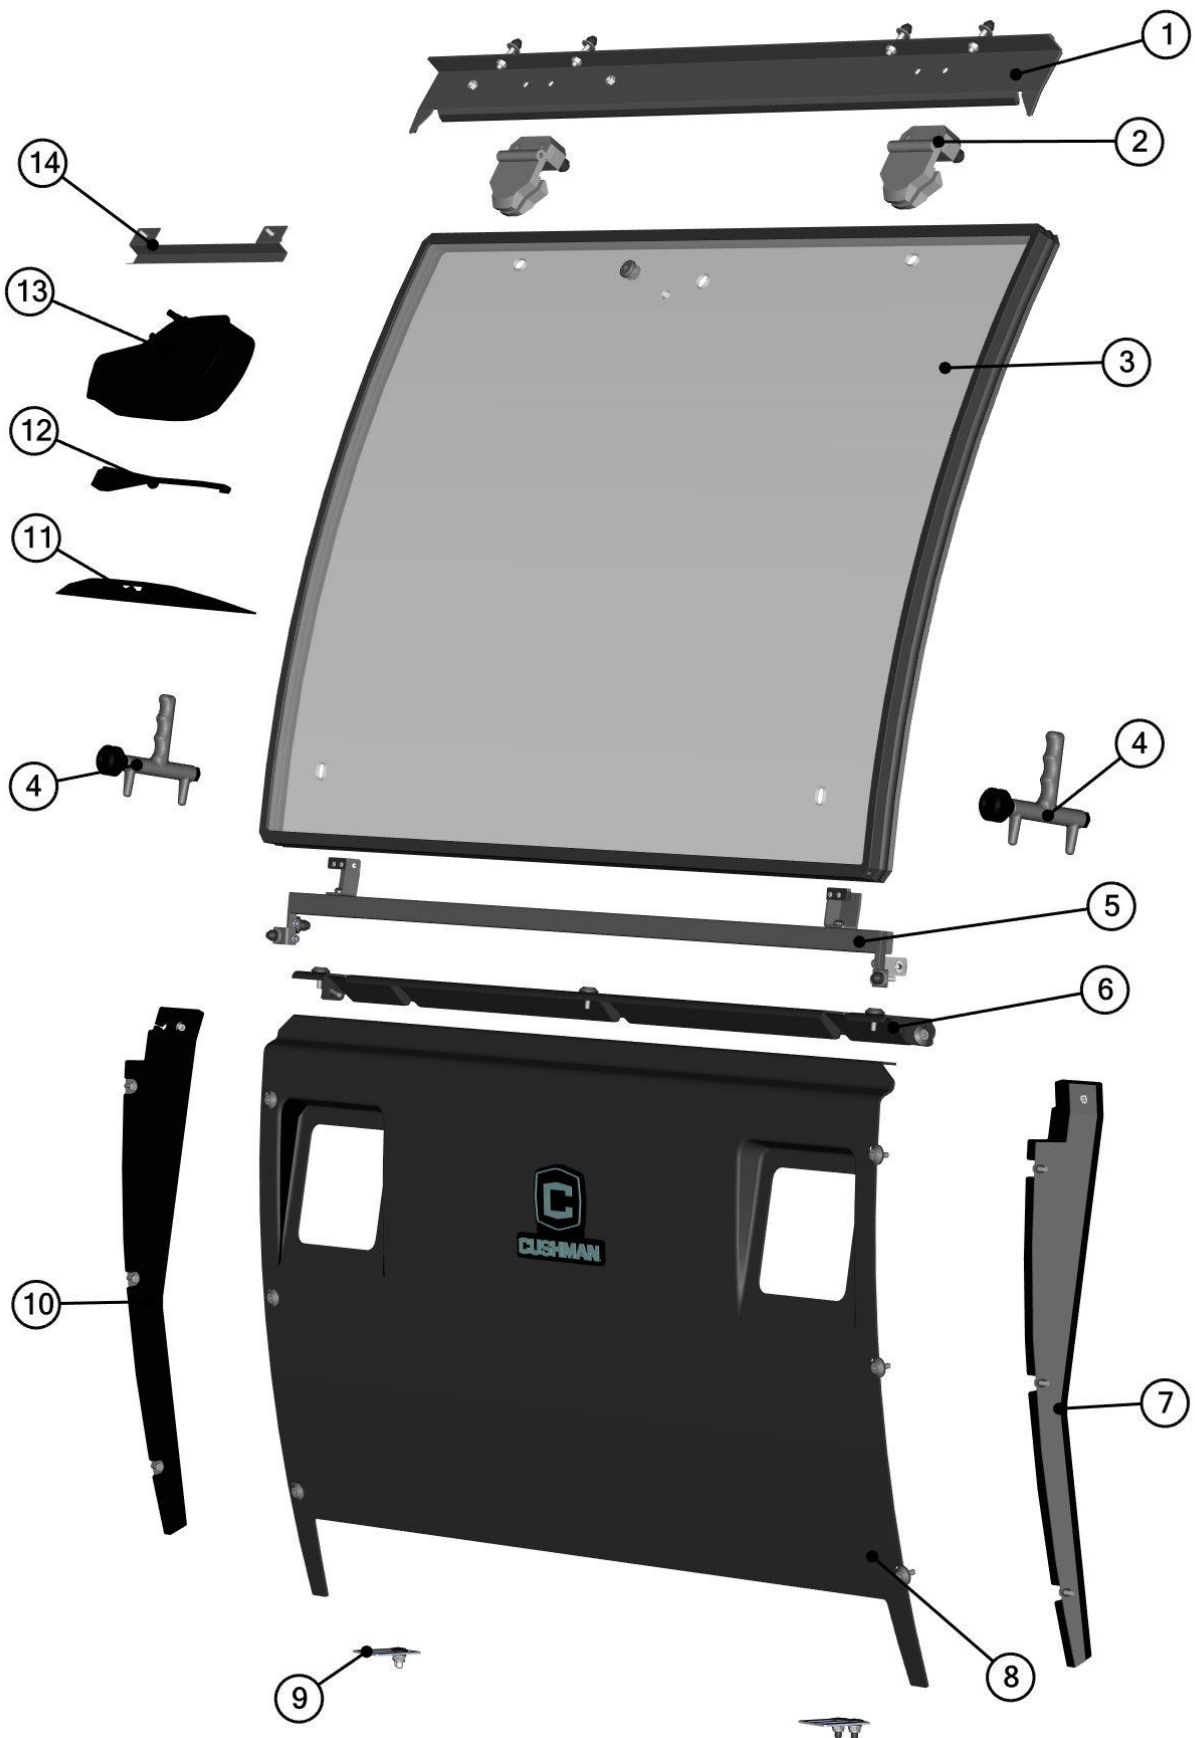

ID	Catalog no.	Description	Qty
1	60E01U01S30	ROOF	1
2	60E01U01S20	REAR PANEL	1
3	60E01U01S40	LEFT DOOR ASSEMBLY	1
4	60E01U01S10	FRONT PANEL	1
5	60E01U01S50	RIGHT DOOR ASSEMBLY	1

FRONT PANEL

4

ID	Catalog no.	Description	Qty
1	60E01U01-10M003	FRONT UPPER LEDGE ASSEMBLY	1
2	00-10M012	FRONT HINGE ASSEMBLY	2
3	60E01U01-10M001	FRONT GLASS WITH SEALING	1
4	00-10M023	FRONT GLASS LOCK ASSEMBLY	2
5	60E01U01-10M012	FRONT BOTTOM LEDGE ASSEMBLY	1
6	60E01U01-10M014	FRONT DASHBOARD COVER	1
7	60E01U01-10M015	LEFT FRONT CORNER SEALING ASSEMBLY	1
8	60E01U01-10M013	PLASTIC FRONT COVER ASSEMBLY	1
9	60E01U01-10M019	FRONT LIGHT HOLDER ASSEMBLY	2
10	60E01U01-10M016	RIGHT FRONT CORNER SEALING ASSEMBLY	1
11	002554	WIPER LATH	1
12	002535	WIPER ARM	1
13	00-10M005	WIPER MOTOR ASSEMBLY	1
14	60E01U01-10M005	WIRING COVER ASSEMBLY	1

REAR "H" FRAME ASSEMBLY

10

ID	Catalogue no.	Description	Qty
1	60E01U01-20W001	REAR "H" FRAME WELDEDE	1
2	60E01U01-30M002	FIXING ASSEMBLY	8

REAR COVER ASSEMBLY

ID	Catalog no.	Description	Qty
1	60E01U01-20-001	REAR BOTTOM COVER	1
2	60E01U01-20M003	REAR BOTTOM FIXING ASSEMBLY	5