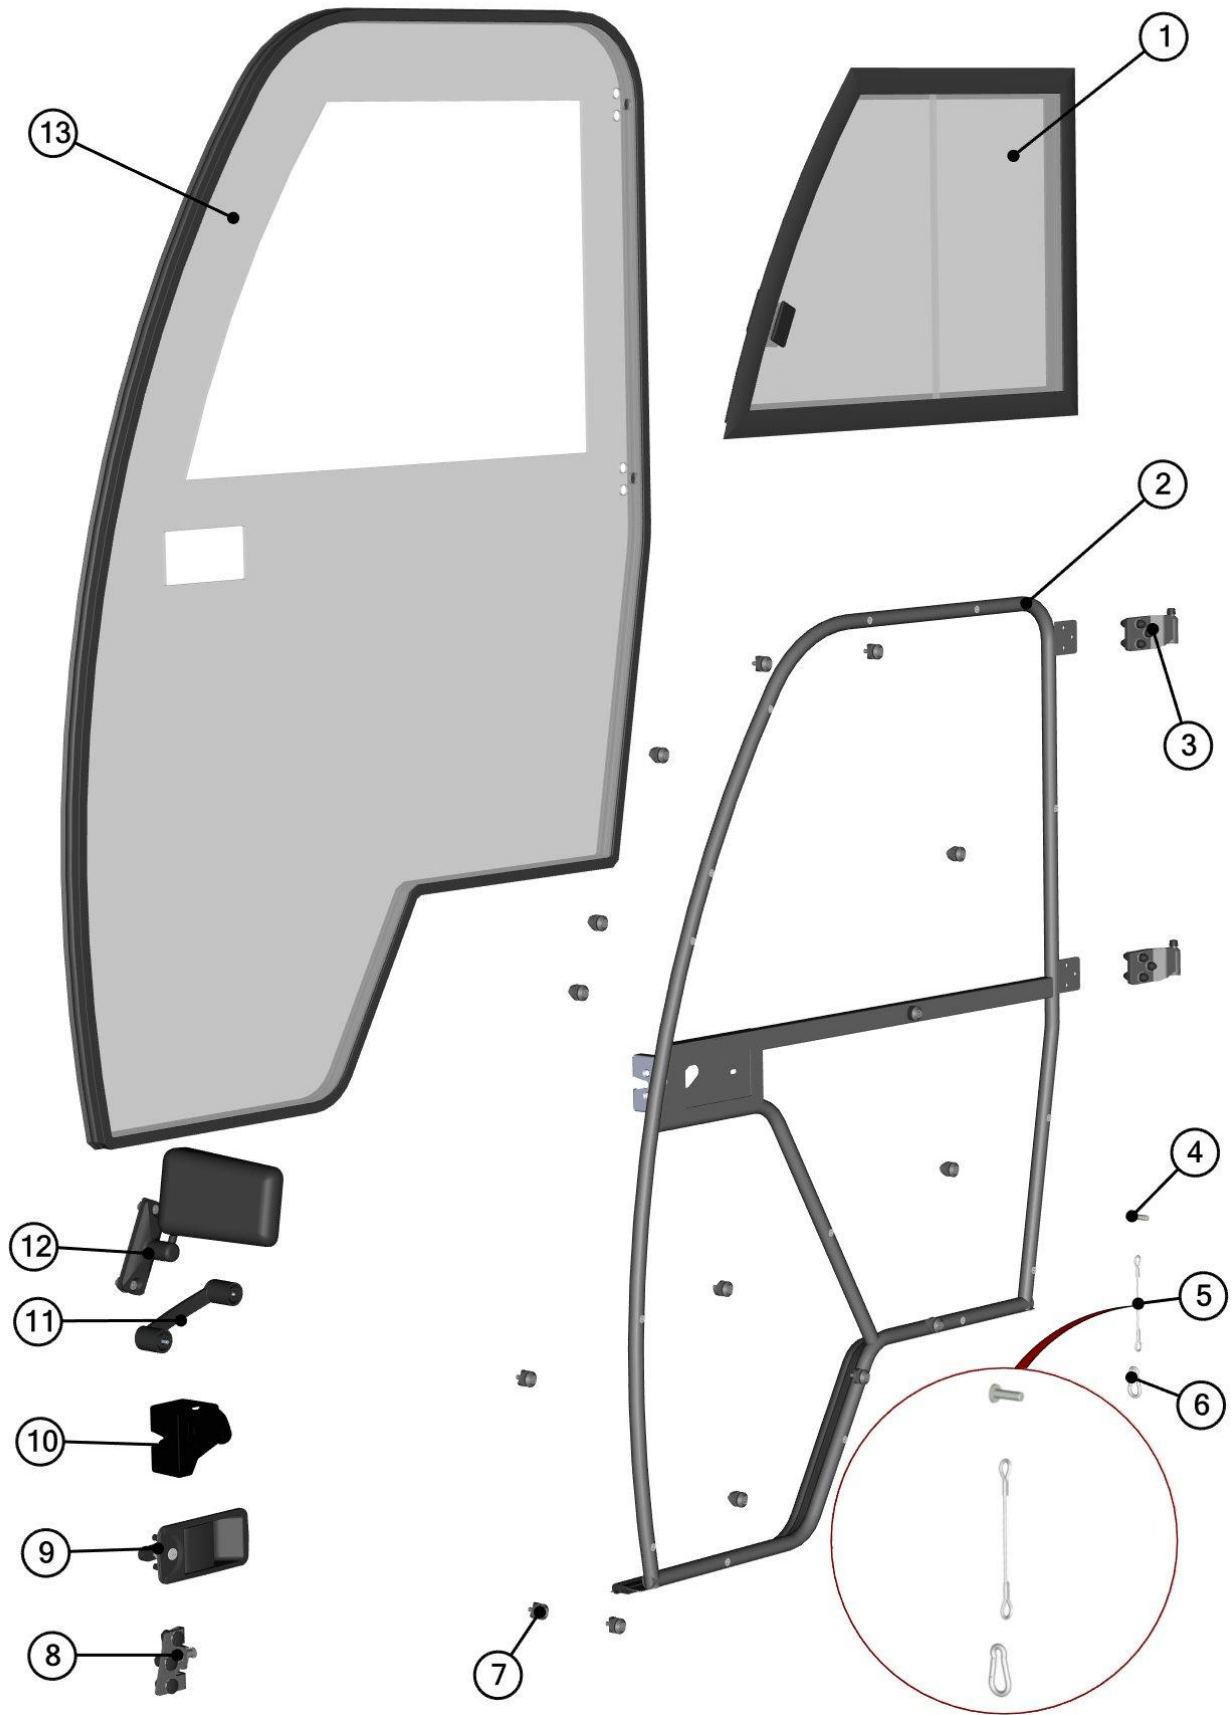

REAR "H" FRAME ASSEMBLY

10

ID	Catalogue no.	Description	Qty
1	60E01U01-20W001	REAR "H" FRAME WELDEDE	1
2	60E01U01-30M002	FIXING ASSEMBLY	8

REAR COVER ASSEMBLY

ID	Catalog no.	Description	Qty
1	60E01U01-20-001	REAR BOTTOM COVER	1
2	60E01U01-20M003	REAR BOTTOM FIXING ASSEMBLY	5

ROOF

13

ID	Catalog no.	Description	Qty
1	60E01U01-30M002	ROOF FIXING ASSEMBLY	12
2	60E01U01-30M001	ROOF PANEL	1

LEFT DOOR + RIGHT DOOR

14

LEFT TABLE

ID	Catalog no.	Description	Qty
1	60E01U01-40M001	LEFT DOOR FRAME ASSEMBLY	1
2	60E01U01-40M002	LEFT DOOR ASSEMBLY	1

RIGHT TABLE

ID	Catalog no.	Description	Qty
1	60E01U01-50M001	RIGHT DOOR FRAME ASSEMBLY	1
2	60E01U01-50M002	RIGHT DOOR ASSEMBLY	1

DOOR ASSEMBLY

16

LEFT TABLE

ID	Catalog no.	Description	Qty
1	60E01U01-40M006	LEFT WINDOW ASSEMBLY	1
2	60E01U01-40W003	LEFT DOOR FRAME WELDED	1
3	60E01U01-40M004	LEFT DOOR HINGE ASSEMBLY	2
4	004187	SCREW M8x30	1
5	004255	SAFETY STRING	1
6	004254	SNAP-HOOK	1
7	00-00M019	POLYCARBONATE FIXING ASSEMBLY	14
8	60E01U01-40M007	LEFT DOOR STOP ASSEMBLY	1
9	000841	OUTER DOOR LOCK	1
10	00-40M019	LEFT INNER DOOR LOCK	1
11	00-40M018	DOOR HANDLE	1
12	00-109U-M001	LEFT DOOR MIRROR ASSEMBLY	1
13	60E01U01-40M003	LEFT POLYCARBONATE WITH SEALING	1

RIGHT TABLE

ID	Catalog no.	Description	Qty
1	60E01U01-50M006	RIGHT WINDOW ASSEMBLY	1
2	60E01U01-50W003	RIGHT DOOR FRAME WELDED	1
3	60E01U01-50M004	RIGHT DOOR HINGE ASSEMBLY	2
4	004187	SCREW M8x30	1
5	004255	SAFETY STRING	1
6	004254	SNAP-HOOK	1
7	00-00M019	POLYCARBONATE FIXING ASSEMBLY	14
8	60E01U01-50M007	RIGHT DOOR STOP ASSEMBLY	1
9	000841	OUTER DOOR LOCK	1
10	00-50M019	RIGHT INNER DOOR LOCK	1
11	00-40M018	DOOR HANDLE	1
12	00-109U-M002	RIGHT DOOR MIRROR ASSEMBLY	1
13	60E01U01-50M003	RIGHT POLYCARBONATE WITH SEALING	1