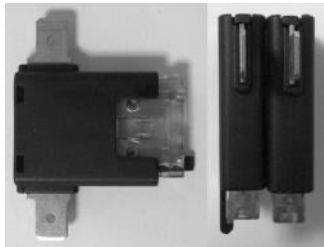

Position : 4
Catalog no.: 001652