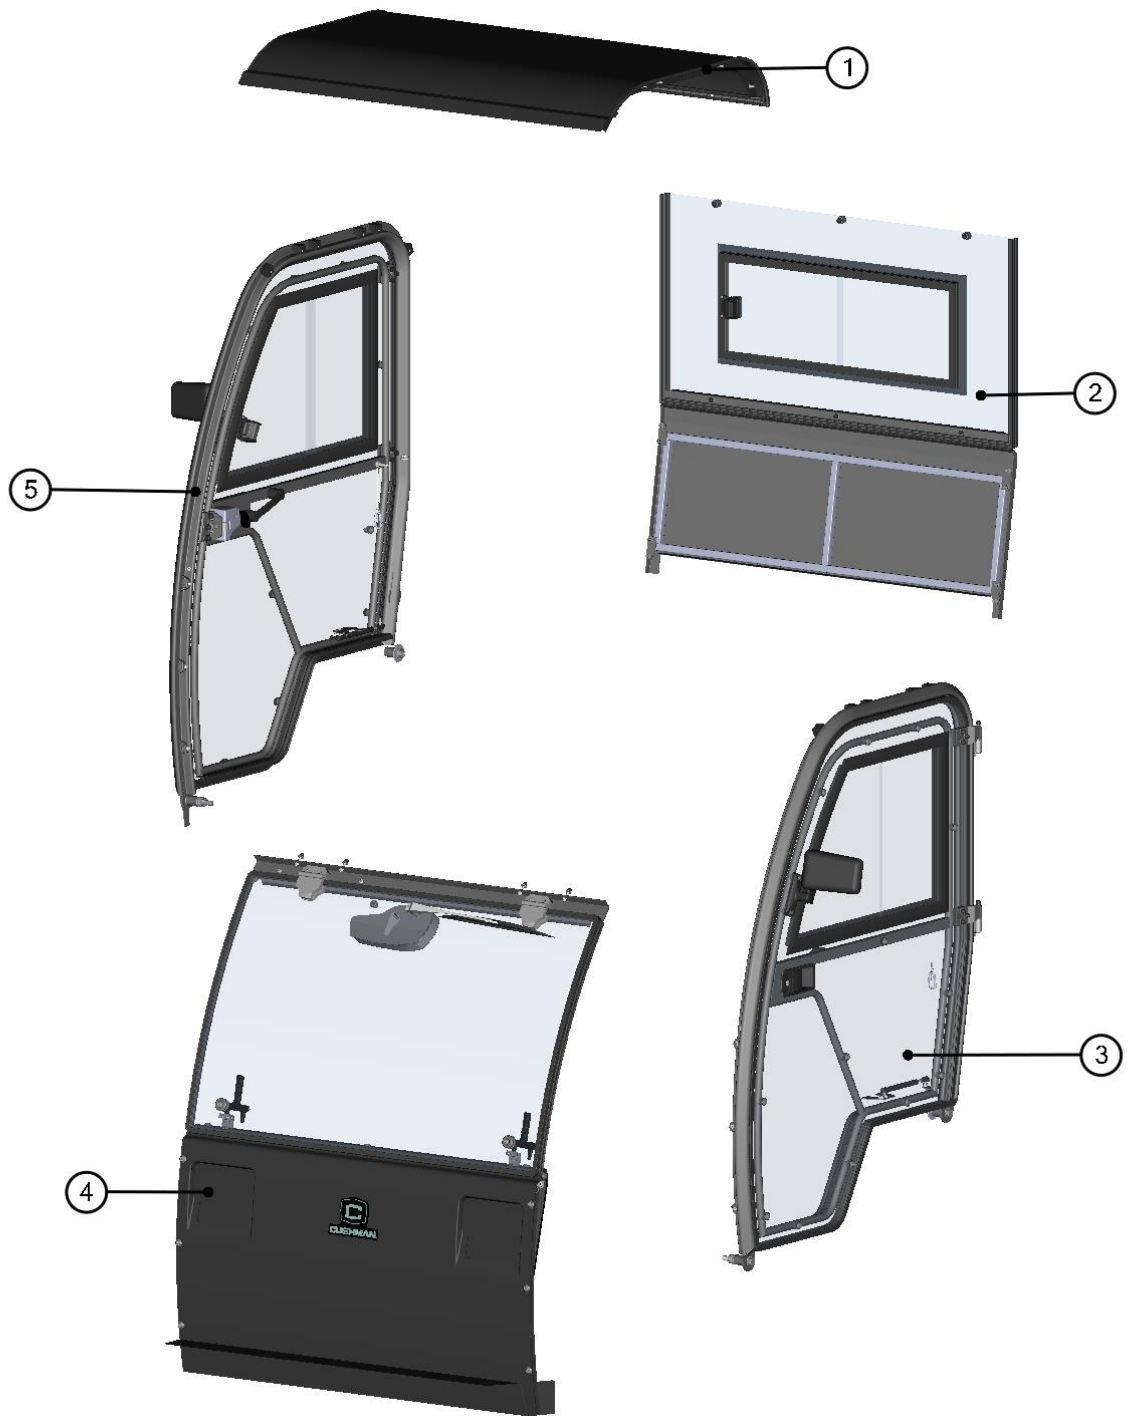

3

ID	Catalog no.	Description	Qty
1	60E01U01S30	ROOF	1
2	60E01U01S20	REAR PANEL	1
3	60E01U01S40	LEFT DOOR ASSEMBLY	1
4	60E01U01S10	FRONT PANEL	1
5	60E01U01S50	RIGHT DOOR ASSEMBLY	1