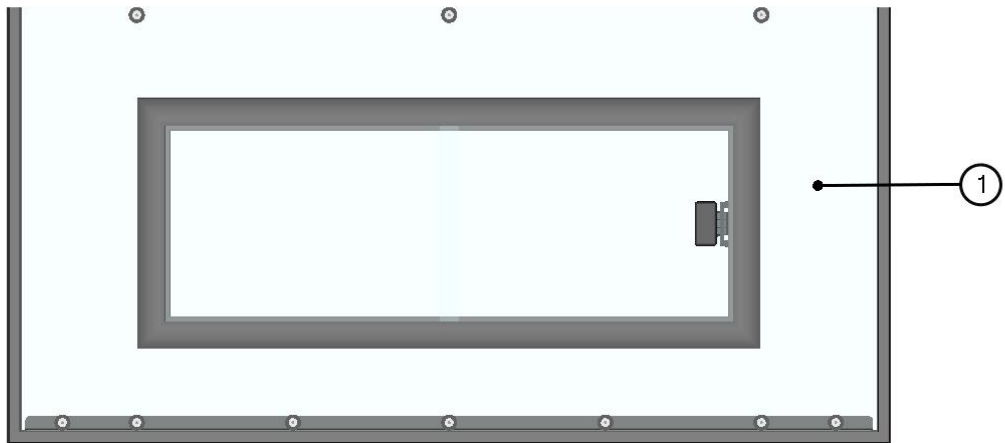

ID	Catalogue no.	Description	Qty
1	60E01U01-20M008	REAR WINDOW ASSEMBLY	1
2	60E01U01-20M001	REAR "H" FRAME ASSEMBLY	1
3	60E01U01-20M002	REAR COVER ASSEMBLY	1