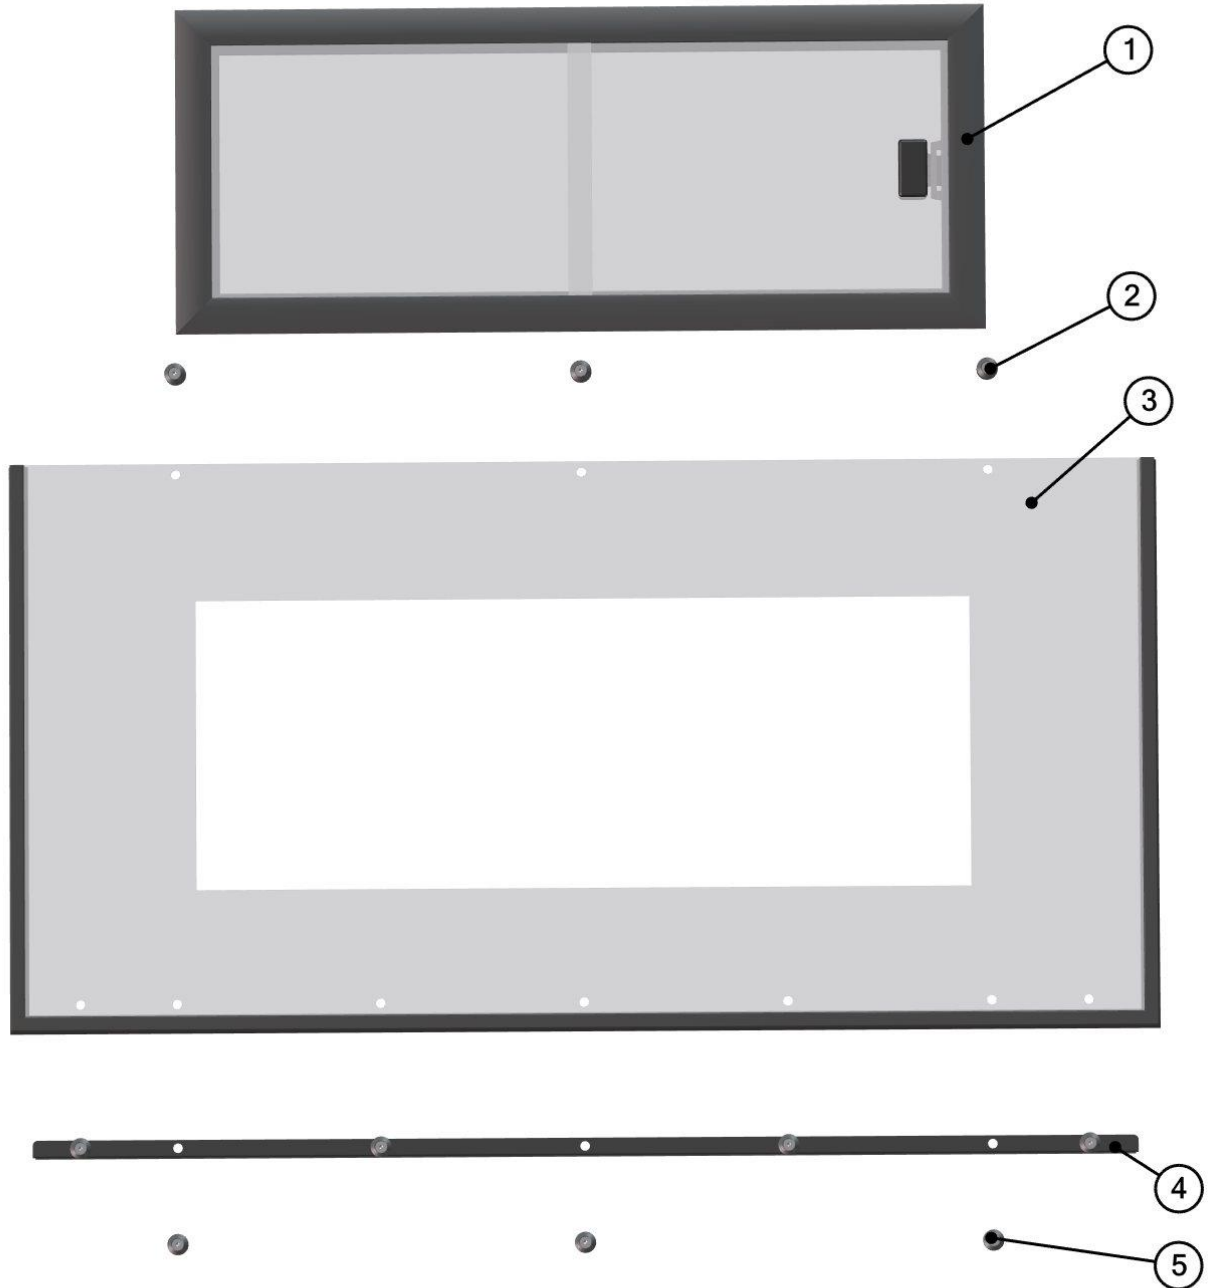

REAR WINDOW ASSEMBLY

9

ID	Catalog no.	Description	Qty
1	60E01U01-20M005	REAR WINDOW ASSEMBLY	1
2	60E01U01-20M007	REAR POLYCARBONATE FIXING ASSEMBLY 1	3
3	60E01U01-20M004	REAR POLYCARBONATE WITH SEALING	1
4	60E01U01-20M009	REAR SUPPORT LEDGE ASSEMBLY	1
5	60E01U01-20M006	REAR POLYCARBONATE FIXING ASSEMBLY 2	3