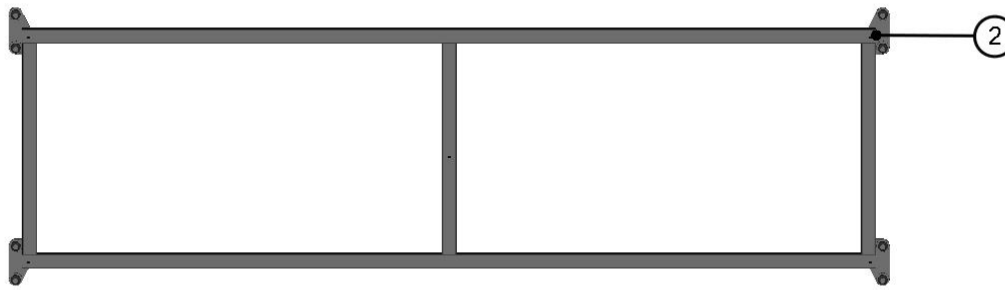

ID	Catalogue no.	Description	Qty
1	60E01U01-20M008	REAR WINDOW ASSEMBLY	1
2	60E01U01-20M001	REAR "H" FRAME ASSEMBLY	1
3	60E01U01-20M002	REAR COVER ASSEMBLY	1