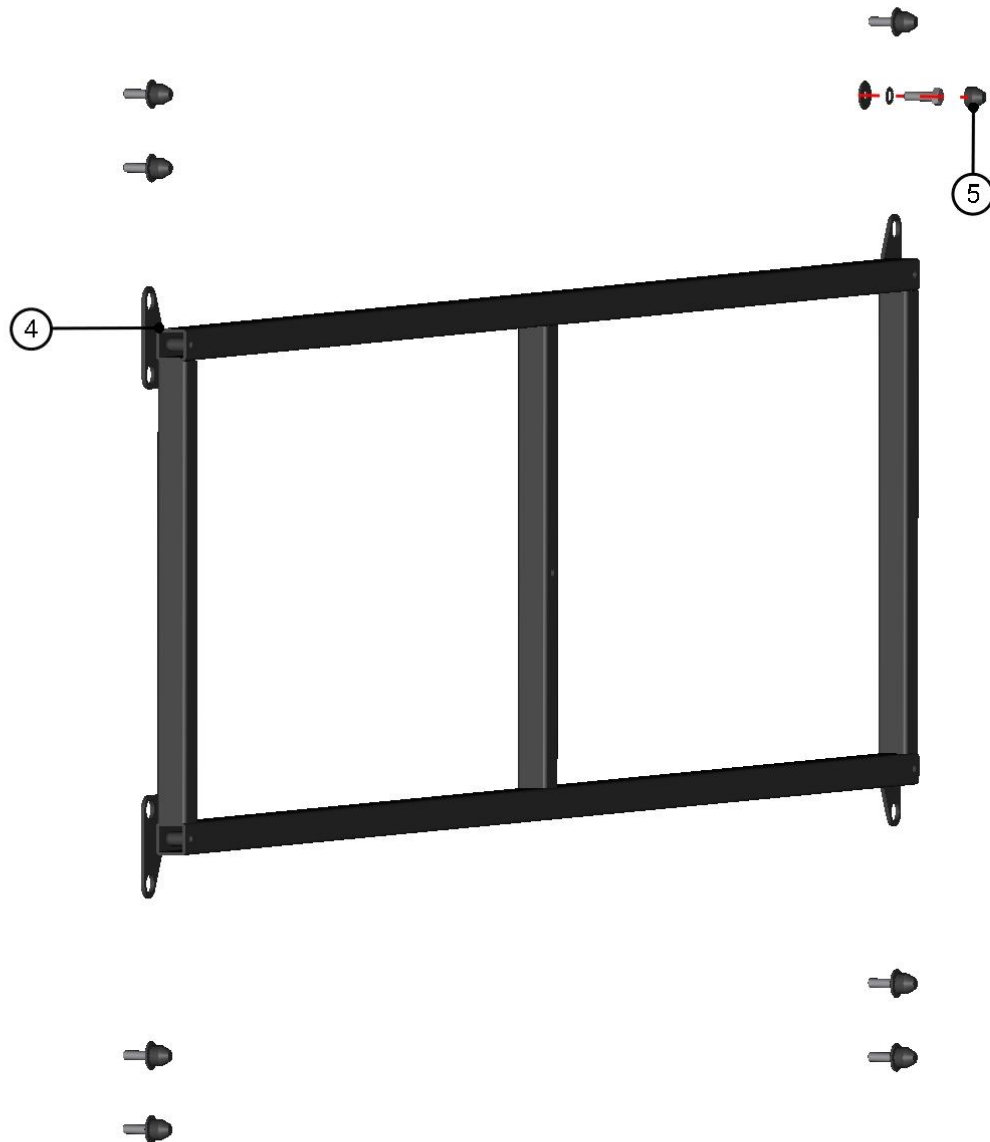

ID	Catalog no.	Description	Qty
1	60E01U01S30	ROOF	1
2	60E01U01S20	REAR PANEL	1
3	60E01U01S40	LEFT DOOR ASSEMBLY	1
4	60E01U01S10	FRONT PANEL	1
5	60E01U01S50	RIGHT DOOR ASSEMBLY	1

FRONT PANEL

4

ID	Catalog no.	Description	Qty
1	60E01U01-10M003	FRONT UPPER LEDGE ASSEMBLY	1
2	00-10M012	FRONT HINGE ASSEMBLY	2
3	60E01U01-10M001	FRONT GLASS WITH SEALING	1
4	00-10M023	FRONT GLASS LOCK ASSEMBLY	2
5	60E01U01-10M012	FRONT BOTTOM LEDGE ASSEMBLY	1
6	60E01U01-10M014	FRONT DASHBOARD COVER	1
7	60E01U01-10M015	LEFT FRONT CORNER SEALING ASSEMBLY	1
8	60E01U01-10M013	PLASTIC FRONT COVER ASSEMBLY	1
9	60E01U01-10M019	FRONT LIGHT HOLDER ASSEMBLY	2
10	60E01U01-10M016	RIGHT FRONT CORNER SEALING ASSEMBLY	1
11	002554	WIPER LATH	1
12	002535	WIPER ARM	1
13	00-10M005	WIPER MOTOR ASSEMBLY	1
14	60E01U01-10M005	WIRING COVER ASSEMBLY	1

REAR PANEL

ID	Catalogue no.	Description	Qty
1	60E01U01-20M008	REAR WINDOW ASSEMBLY	1
2	60E01U01-20M001	REAR "H" FRAME ASSEMBLY	1
3	60E01U01-20M002	REAR COVER ASSEMBLY	1

REAR WINDOW ASSEMBLY

9

ID	Catalog no.	Description	Qty
1	60E01U01-20M005	REAR WINDOW ASSEMBLY	1
2	60E01U01-20M007	REAR POLYCARBONATE FIXING ASSEMBLY 1	3
3	60E01U01-20M004	REAR POLYCARBONATE WITH SEALING	1
4	60E01U01-20M009	REAR SUPPORT LEDGE ASSEMBLY	1
5	60E01U01-20M006	REAR POLYCARBONATE FIXING ASSEMBLY 2	3

REAR "H" FRAME ASSEMBLY

10

ID	Catalogue no.	Description	Qty
1	60E01U01-20W001	REAR "H" FRAME WELDEDE	1
2	60E01U01-30M002	FIXING ASSEMBLY	8

REAR COVER ASSEMBLY

ID	Catalog no.	Description	Qty
1	60E01U01-20-001	REAR BOTTOM COVER	1
2	60E01U01-20M003	REAR BOTTOM FIXING ASSEMBLY	5