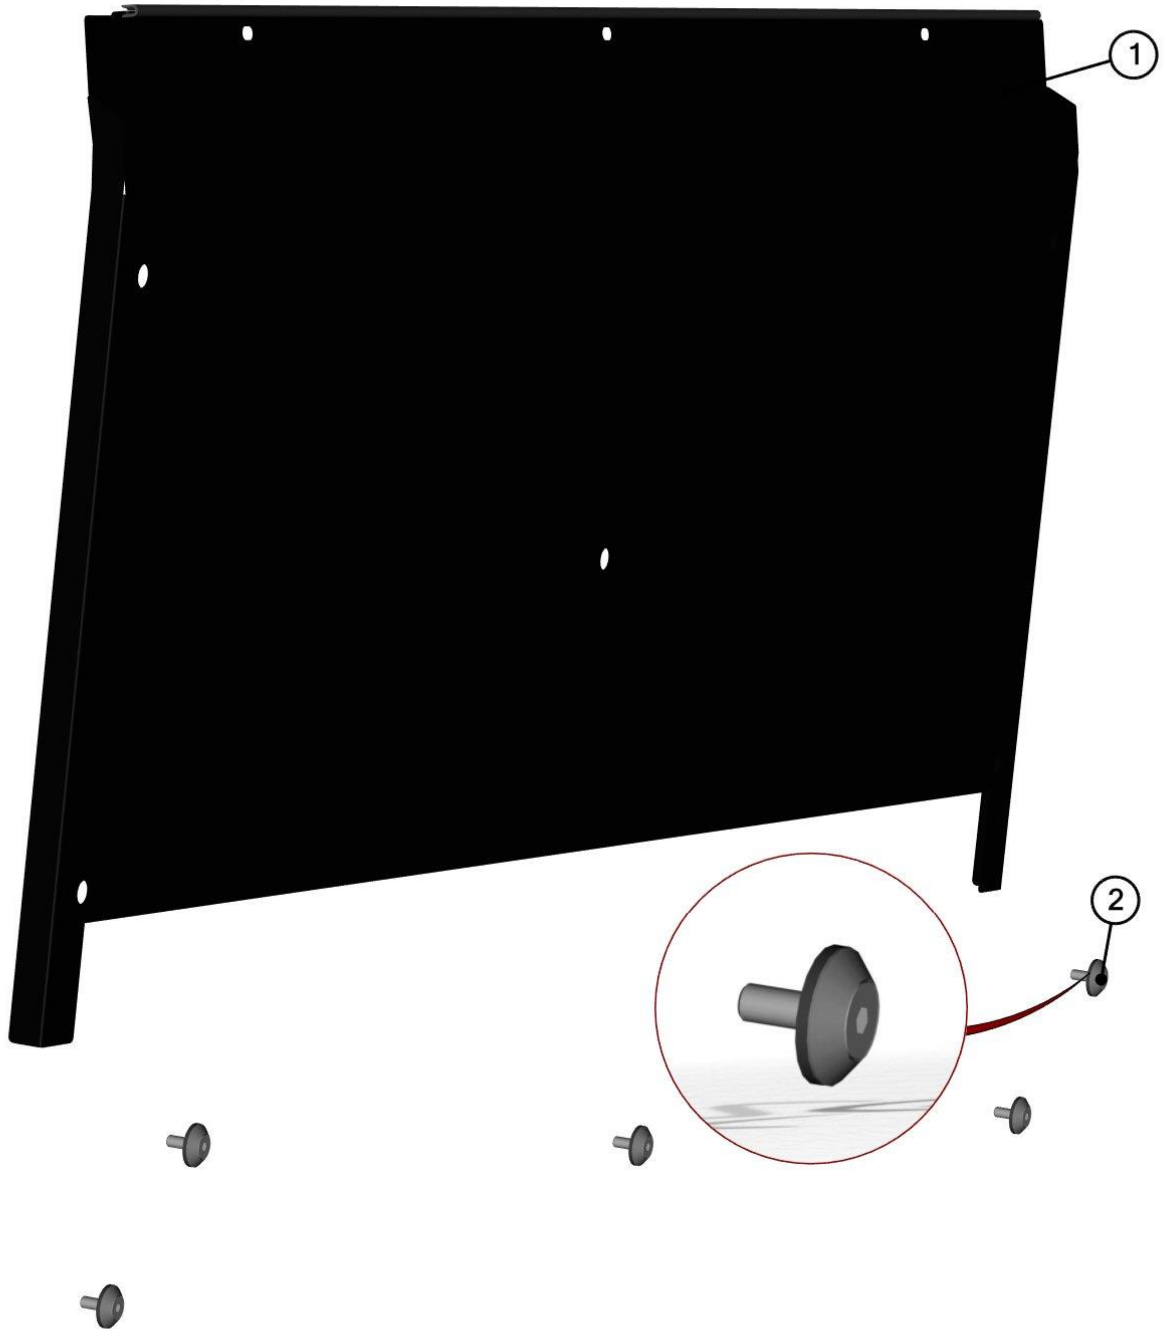

REAR "H" FRAME ASSEMBLY

10

ID	Catalogue no.	Description	Qty
1	60E01U01-20W001	REAR "H" FRAME WELDEDE	1
2	60E01U01-30M002	FIXING ASSEMBLY	8

REAR COVER ASSEMBLY

ID	Catalog no.	Description	Qty
1	60E01U01-20-001	REAR BOTTOM COVER	1
2	60E01U01-20M003	REAR BOTTOM FIXING ASSEMBLY	5