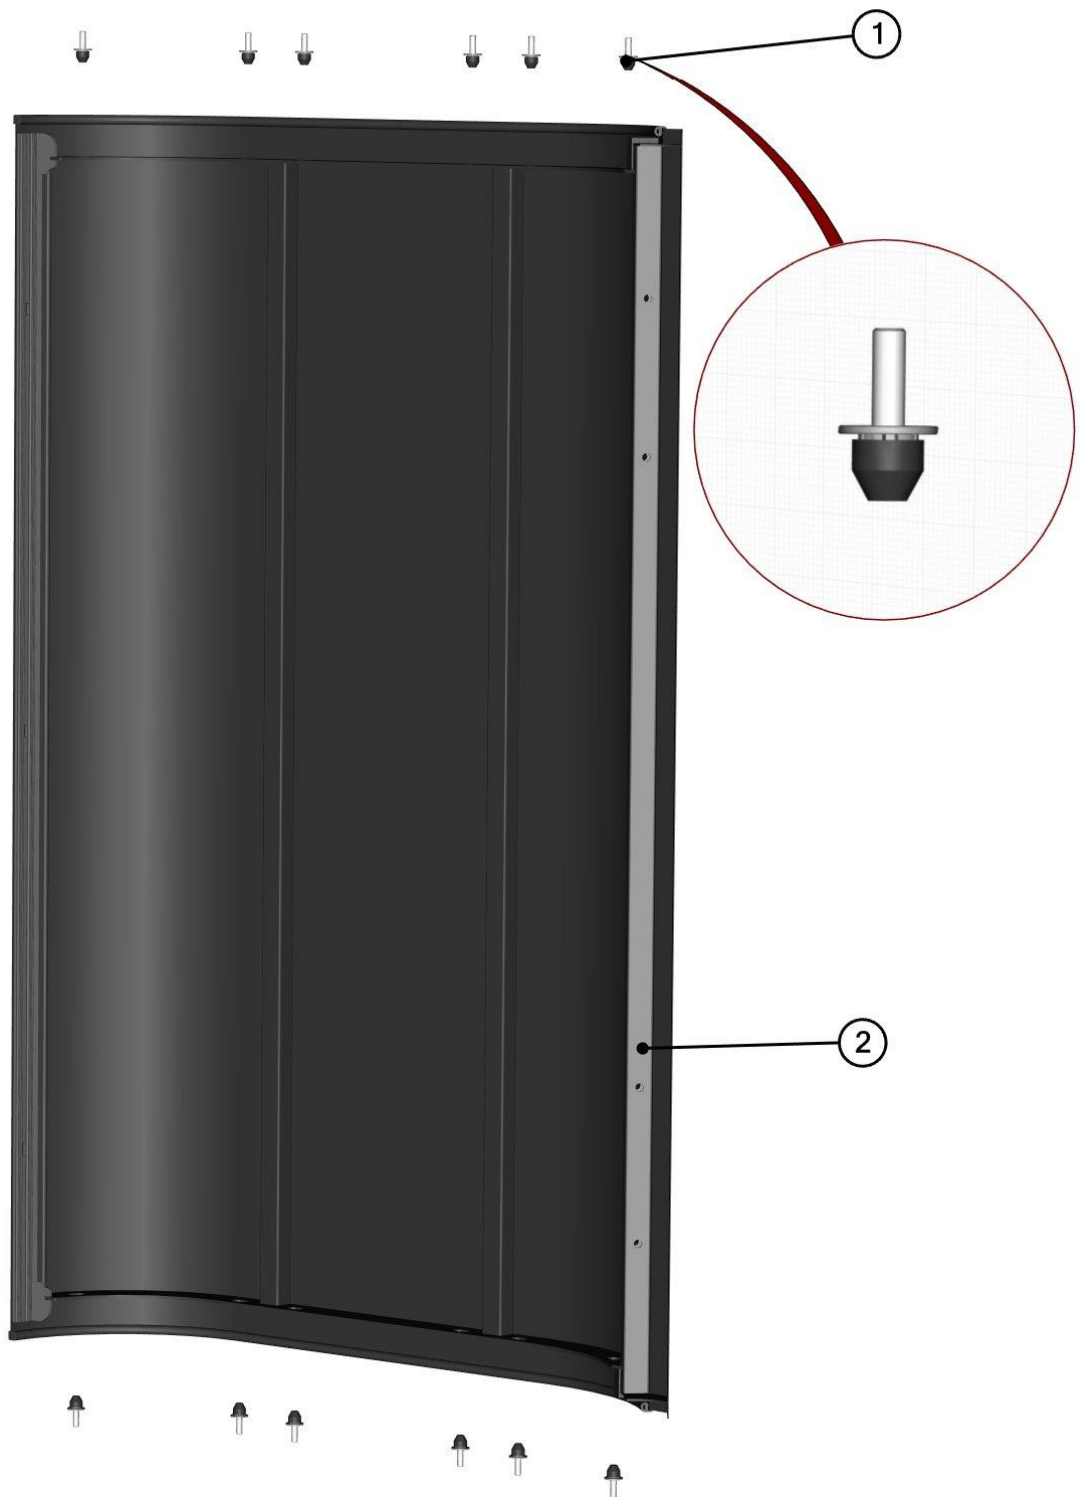

13

ID	Catalog no.	Description	Qty
1	60E01U01-30M002	ROOF FIXING ASSEMBLY	12
2	60E01U01-30M001	ROOF PANEL	1