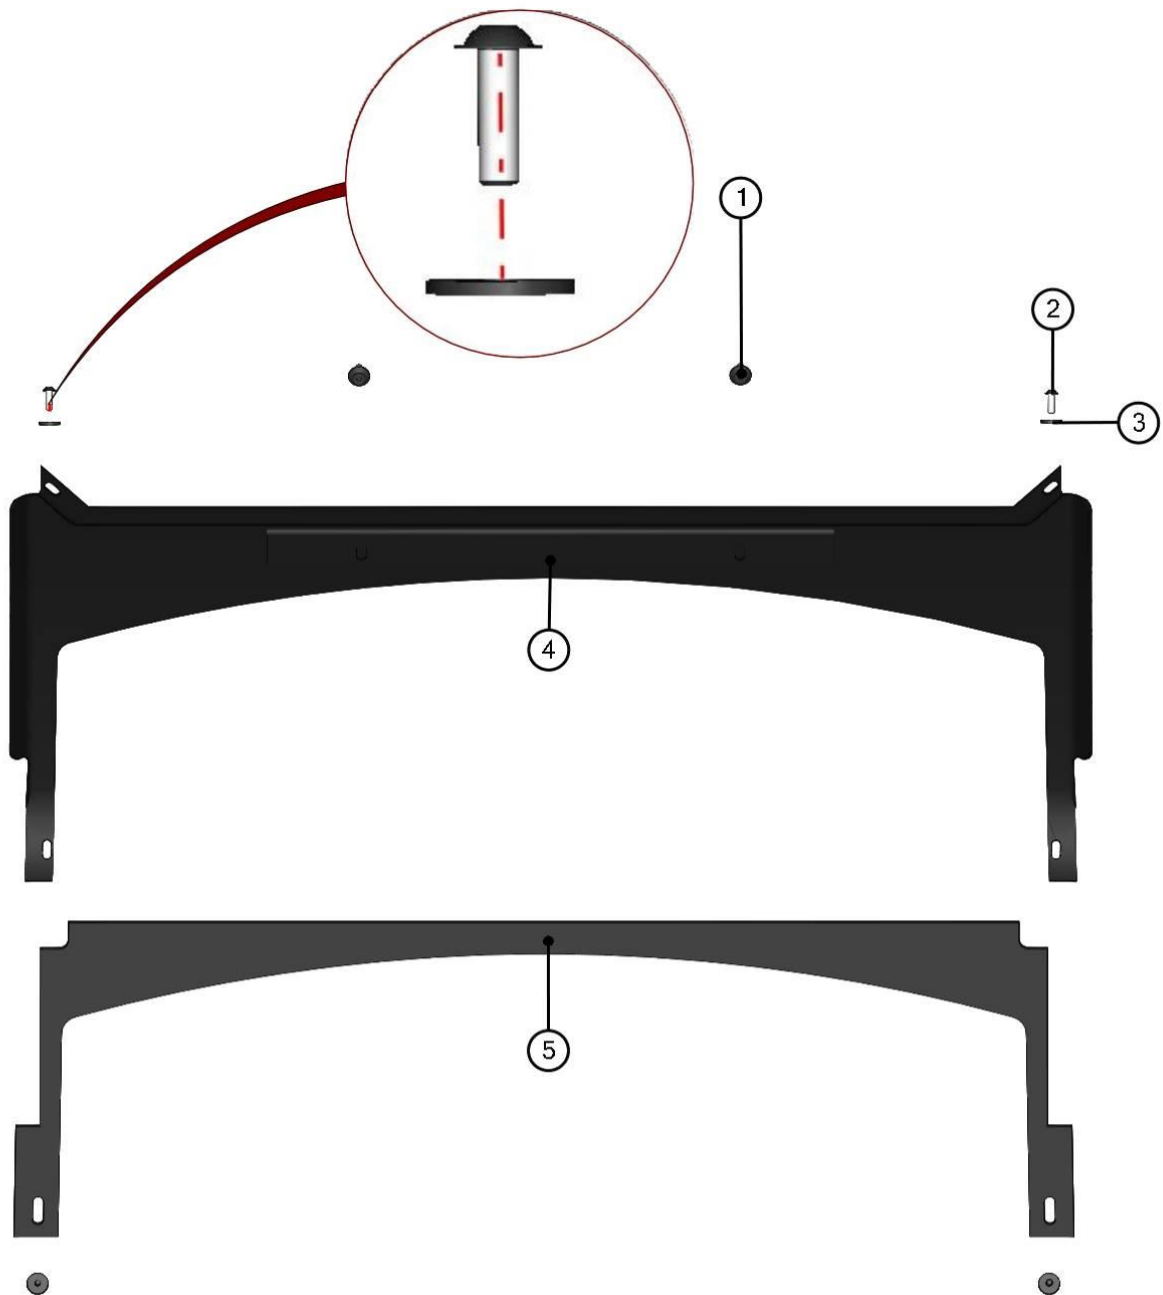

FRONT BOTTOM LEDGE ASSEMBLY

13

ID	Catalogue no.	Description	Qty
1	00-00M020	FRONT BOTTOM LEDGE FIXING ASSEMBLY	4
2	002192	SCREW M6x20	2
3	001735	RUBBER WASHER EPDM	2
4	60S04U01-10-003	PLASTIC FRONT BOTOM LEDGE	1
5	60S04U01-10-012	FRONT BOTTOM LEDGE EPDM	1