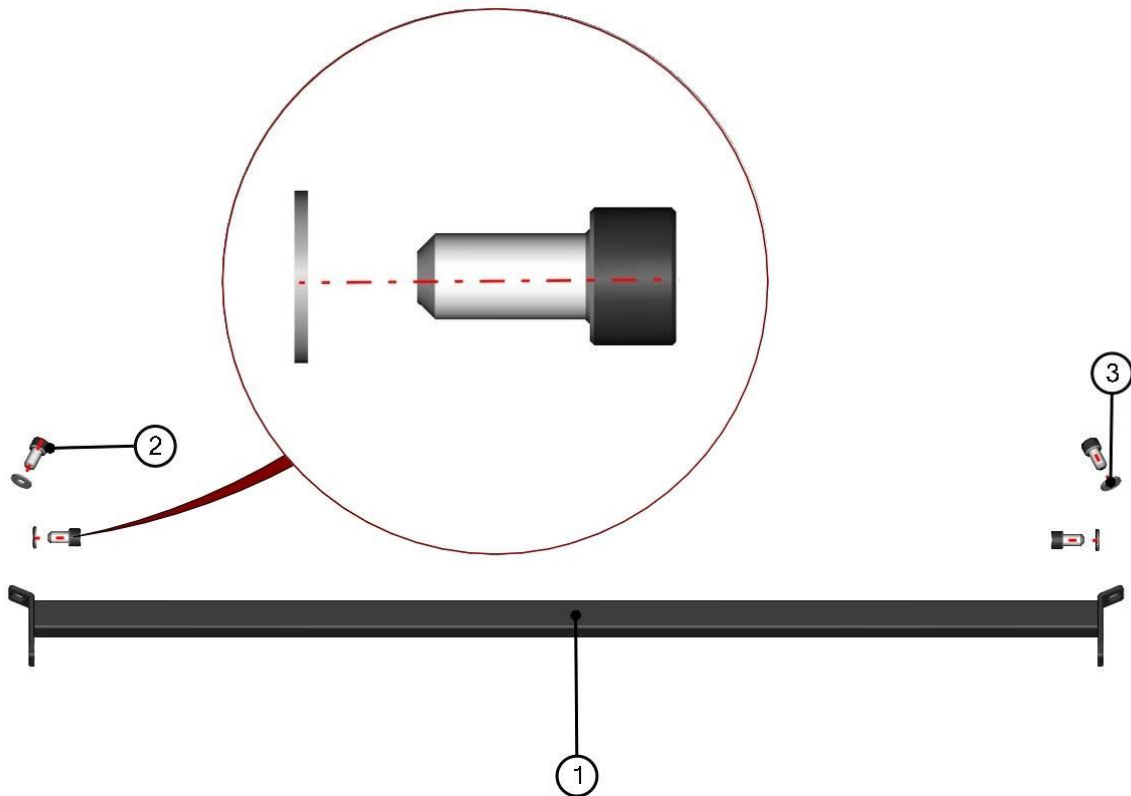

FRONT BOTTOM LEDGE ASSEMBLY

58

ID	Catalogue no.	Description	Qty
1	60S04U01-90W010	FRONT BOTTOM LEDGE	1
2	004352	SCREW M10x20	4
3	004447	WASHER 10	4