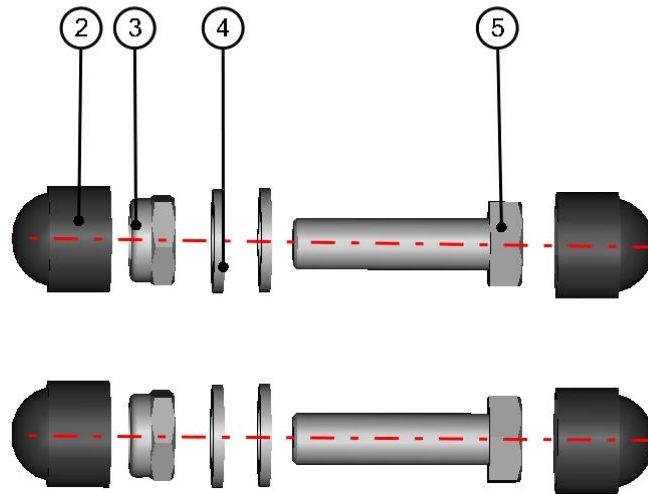

46

ID	Catalogue no.	Description	Qty
1	001701	SCREW M6x30	1
2	001715	PLASTIC WASHER	1
3	001735	RUBBER WASHER EPDM	1
4	001736	SADDLE WASHER	1

RIGHT DOOR UPPER HINGE

ID	Catalogue no.	Description	Qty
1	60S04U01-50W013	RIGHT DOOR UPPER HINGE WELDED	1
2	001309	PLASTIC NUT COVER OK 13	4
3	001411	SCREW M8x30	2
4	001387	WASHER 8	4
5	001388	SELF-LOCKING NUT M8	2

SAFETY STRING ASSEMBLY

48

ID	Catalogue no.	Description	Qty
1	004550	CARABINE	1
2	004187	SCREW M8x30	1
3	004255	STEEL CABLE	1

RIGHT DOOR BOTTOM HINGE

ID	Catalogue no.	Description	Qty
1	60S04U01-50W014	RIGHT DOOR BOTTOM HINGE WELDED	1
2	001309	PLASTIC NUT COVER OK 13	4
3	001388	SELF-LOCKING NUT M8	2
4	001387	WASHER 8	4
5	001411	SCREW M8x30	2