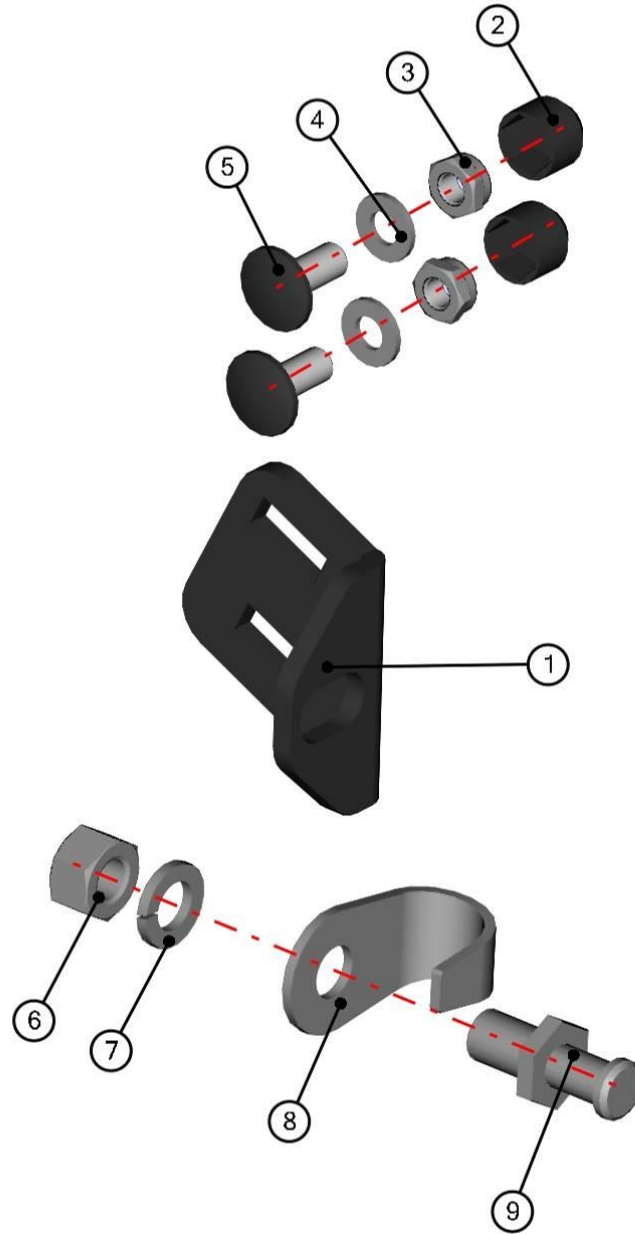

LEFT DOOR STOP ASSEMBLY

ID	Catalogue no.	Description	Qty
1	60S04U01-40-028	LEFT DOOR STOP HOLDER	1
2	001309	PLASTIC NUT COVER OK 13	2
3	001388	SELF-LOCKING NUT M8	2
4	001387	WASHER 8	2
5	002575	SCREW M8x20	2
6	000856	DOOR STOP NUT	1
7	000857	DOOR STOP WASHER	1
8	000855	DOOR STOP HOOK	1
9	000854	DOOR STOP PIN	1