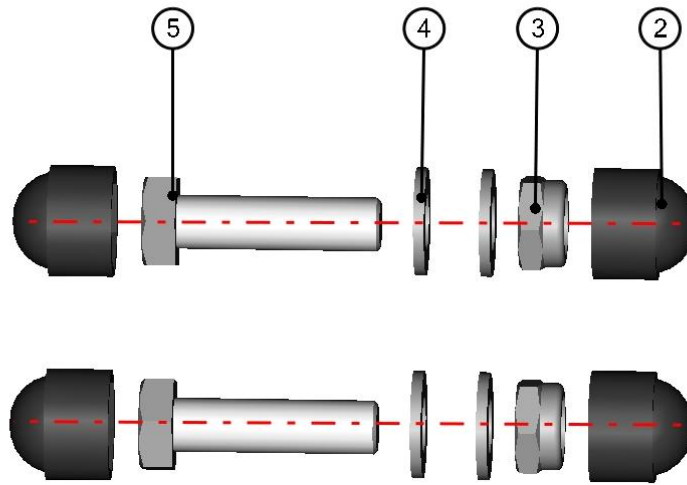

SAFETY STRING ASSEMBLY

37

ID	Catalogue no.	Description	Qty
1	004550	CARABINE	1
2	004187	SCREW M8x30	1
3	004255	STEEL CABLE	1

LEFT DOOR BOTTOM HINGE

ID	Catalogue no.	Description	Qty
1	60S04U01-40W014	LEFT DOOR BOTTOM HINGE ASSEMBLY	1
2	001309	PLASTIC NUT COVER OK 13	4
3	001388	SELF-LOCKING NUT M8	2
4	001387	WASHER 8	4
5	001411	SCREW M8x30	2