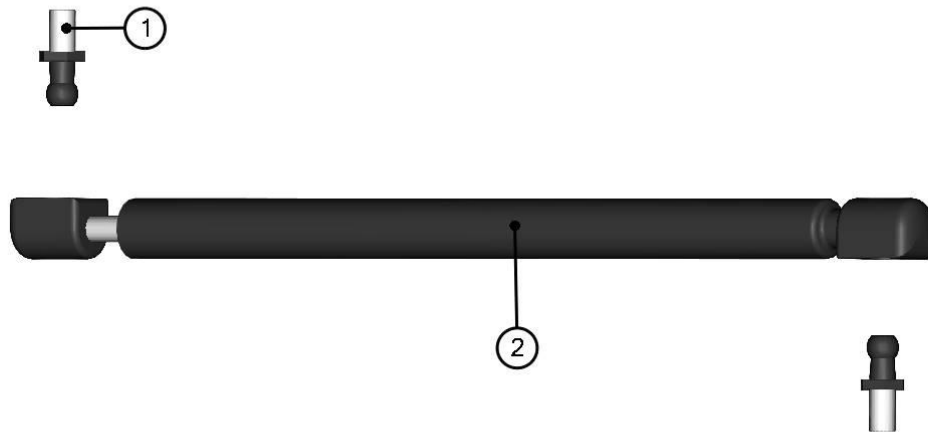

GAS SPRING ASSEMBLY

ID	Catalogue no.	Description	Qty
1	001856	GAS SPRING BALL STUD	2
2	002494	GAS SPRING	1

FRONT WINDOW STOP ASSEMBLY

ID	Catalogue no.	Description	Qty
1	00-199U-011	RUBBER STOP	1
2	00-10W003	FRONT WINDOW STOP WELDED	1
3	003936	SELF-CUTTING SCREW 3,5x9,5	4
4	004386	SCREW M6x8	2
5	60S04U01-10-013	FRONT WINDOW STOP HOLDER 1	1
6	001348	PLASTIC NUT COVER OK 10	2
7	001392	SELF LOCKING NUT M6	2
8	001426	WASHER 6	2
9	004529	SCREW M6x16	2
10	60S04U01-10-008	FRONT WINDOW STOP HOLDER 2	1
11	002192	SCREW M6x20	2