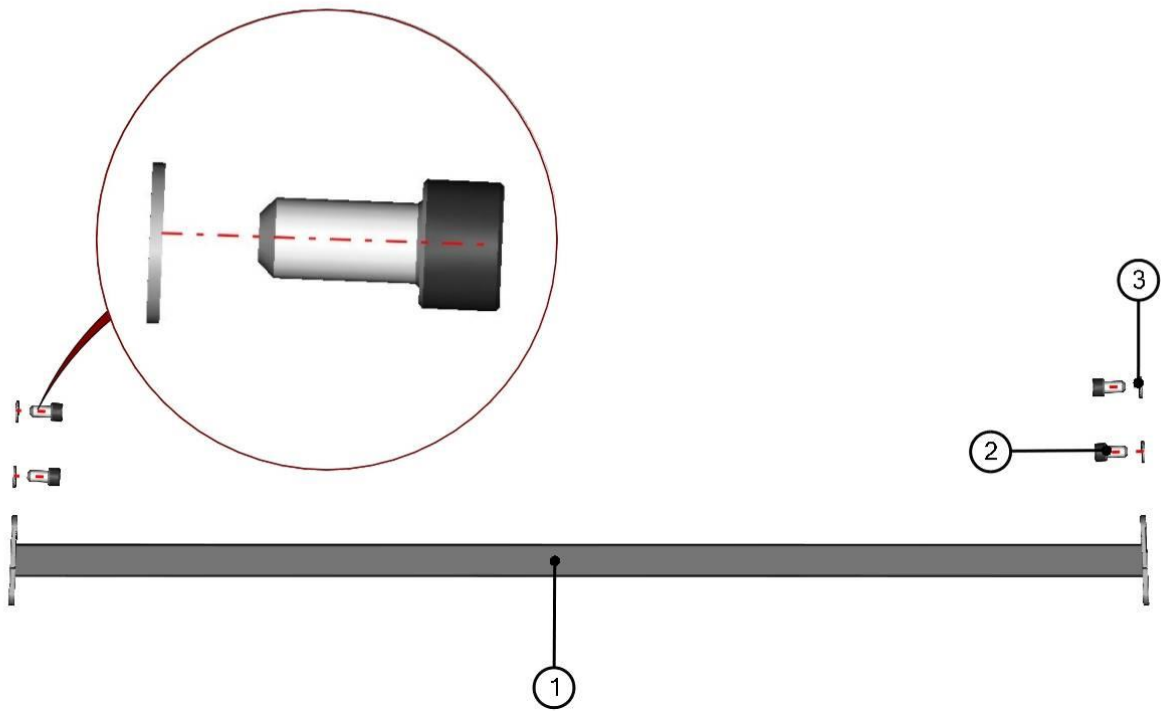

MIDDLE ROOF LEDGE ASSEMBLY

55

ID	Catalogue no.	Description	Qty
1	60S04U01-90W004	MIDDLE ROOF LEDGE WELDED	1
2	004352	SCREW M10x20	4
3	004447	WASHER 10	4