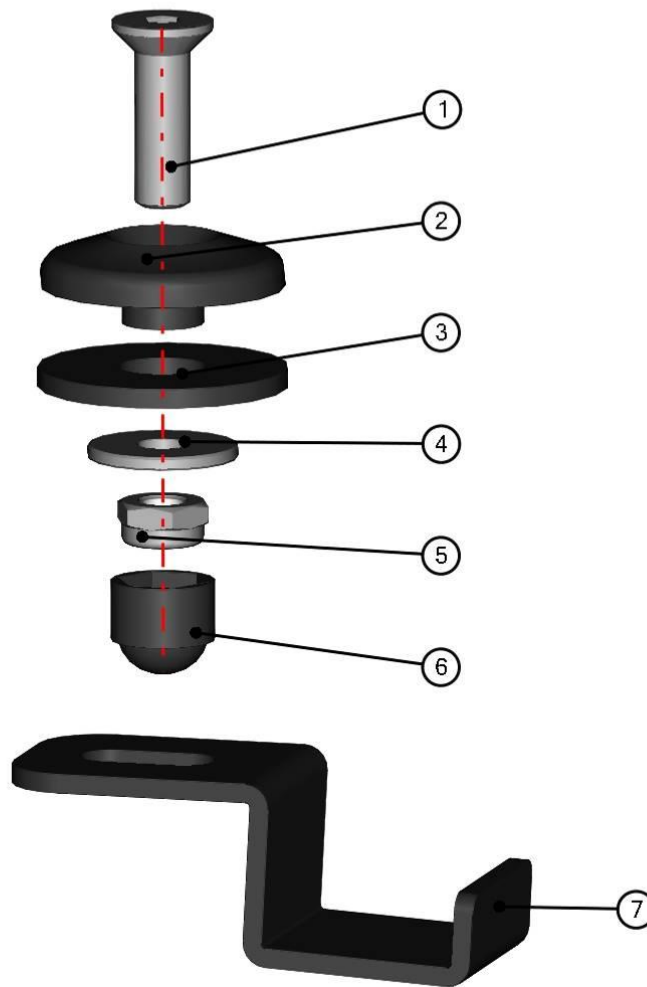

ROOF HOLDER ASSEMBLY

ID	Catalogue no.	Description	Qty
1	002121	SCREW M8x35	1
2	001429	PLASTIC NOG	1
3	001428	RUBBER WASHER	1
4	001407	RIVET WASHER 8	1
5	001388	SELF-LOCKING NUT M8	1
6	001309	PLASTIC NUT COVER OK 13	1
7	60S04U01-30-002	ROOF HOLDER	1