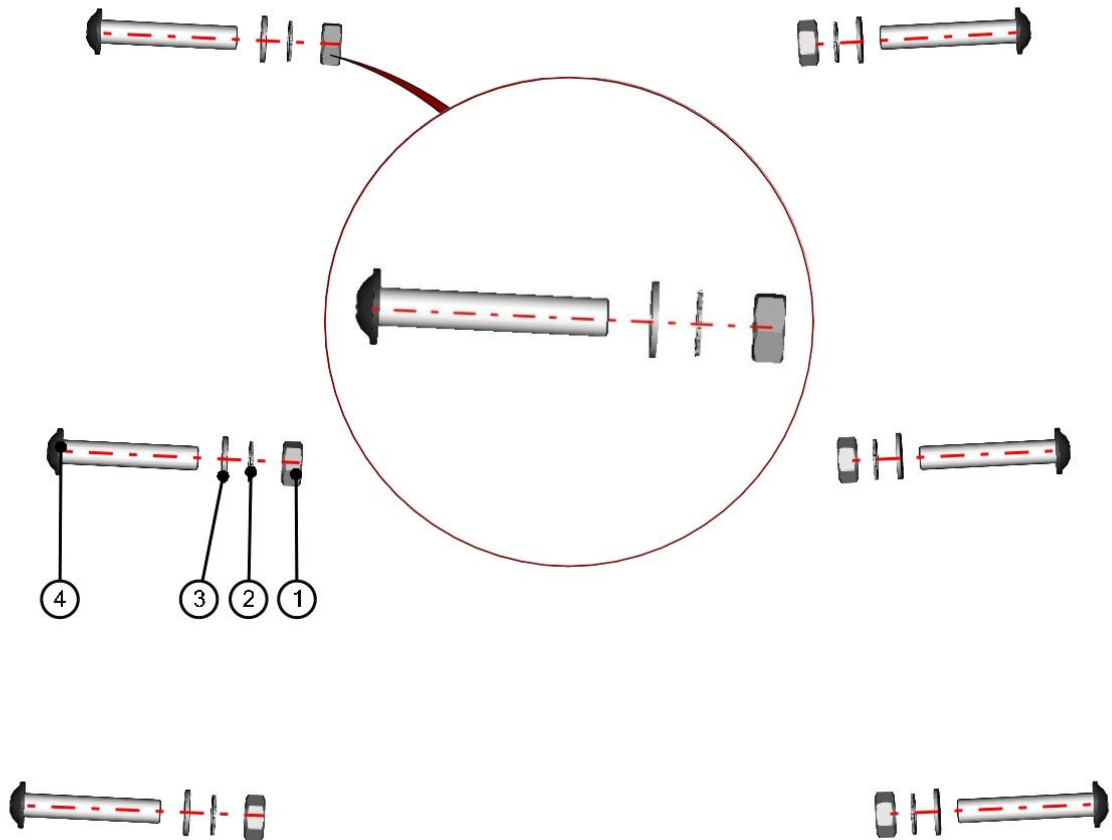

FRAME FIXING ASSEMBLIES

59

ID	Catalogue no.	Description	Qty
1	001476	NUT M10	6
2	002085	SERRATED WASHER 10	6
3	004447	WASHER 10	6
4	004547	SCREW M10x60	6