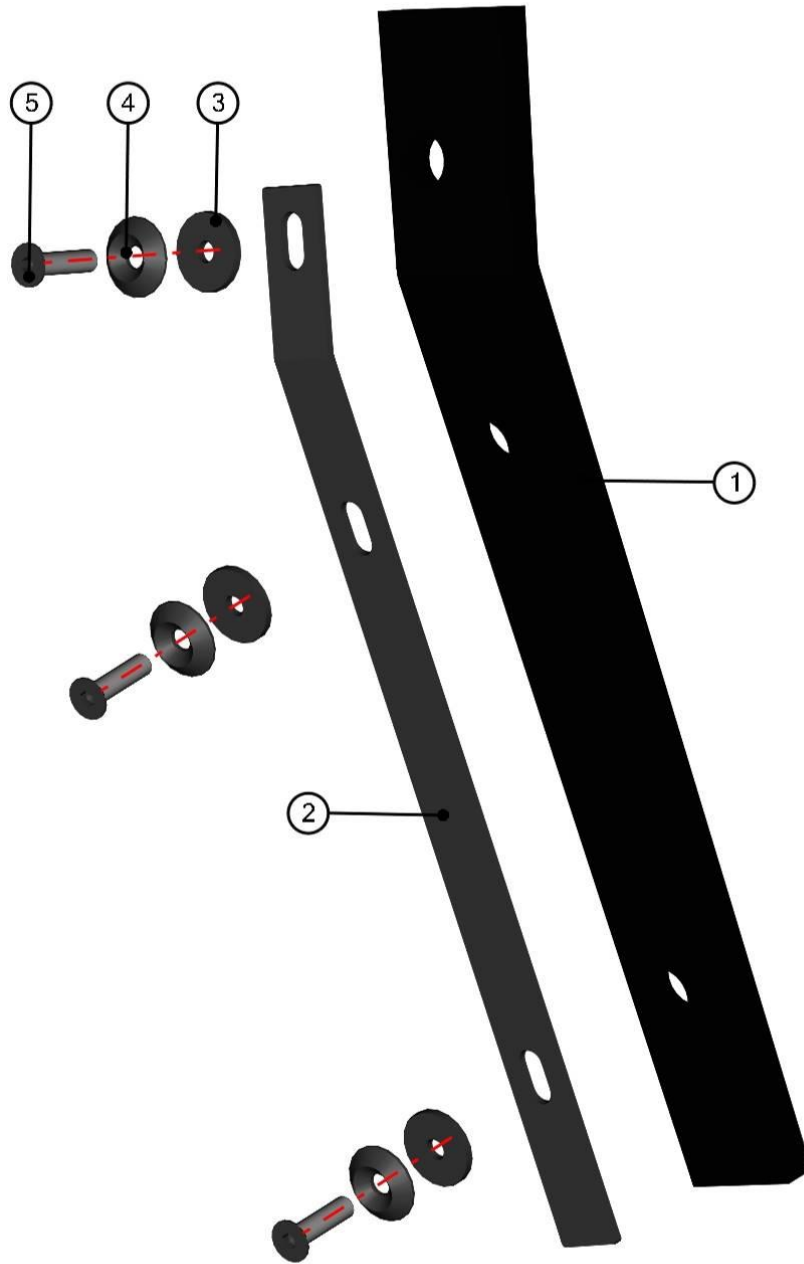

REAR CORNER SEALING ASSEMBLY

60

ID	Catalogue no.	Description	Qty
1	60S04U01-90-038	REAR CORNER EPDM	1
2	60S04U01-90-039	REAR CORNER LEDGE	1
3	001735	RUBBER WASHER EPDM	3
4	001715	PLASTIC WASHER	3
5	002120	SCREW M6x25	3