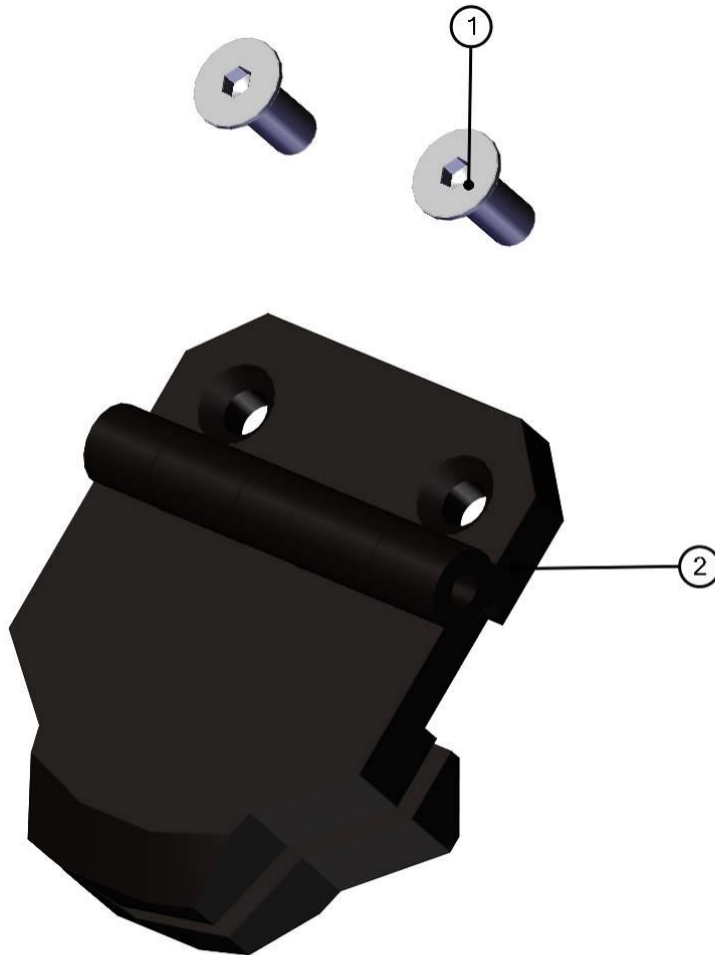

FRONT WINDOW HINGE ASSEMBLY

10

ID	Catalogue no.	Description	Qty
1	002784	SCREW M8x16	2
2	60S04U01	FRONT WINDOW HINGE	1