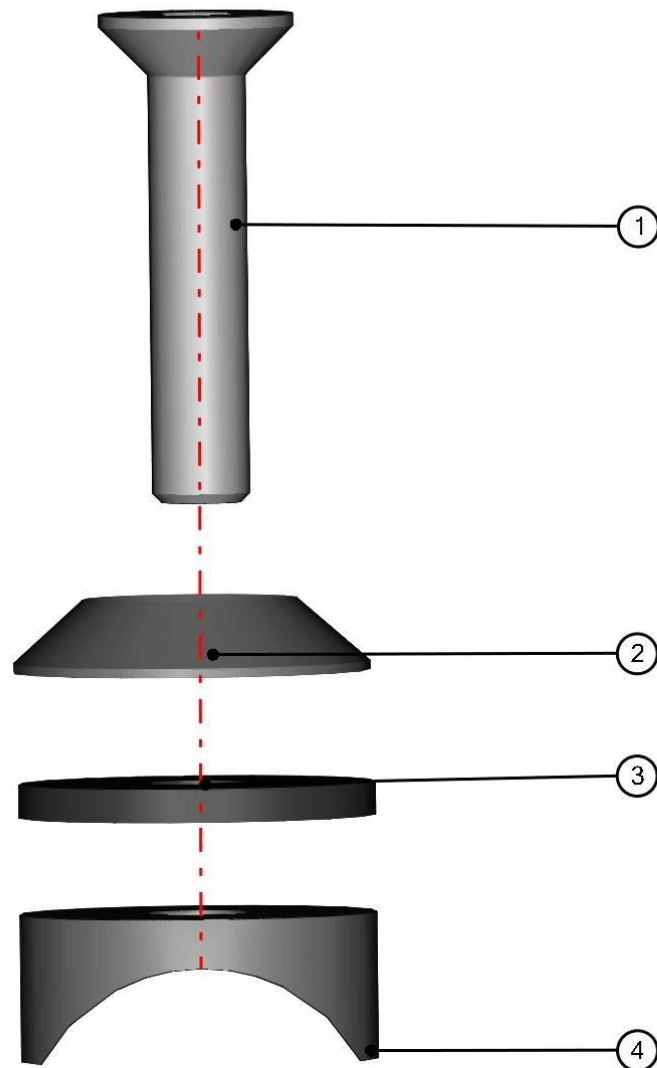

POLYCARBONATE FIXING ASSEMBLY

35

ID	Catalogue no.	Description	Qty
1	001701	SCREW M6x30	1
2	001715	PLASTIC WASHER	1
3	001735	RUBBER WASHER EPDM	1
4	001736	SADDLE WASHER	1