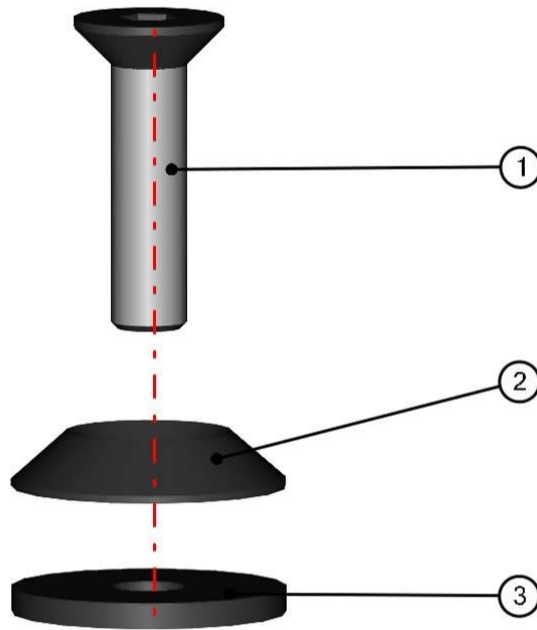

REAR PANEL FIXING ASSEMBLY

ID	Catalogue no.	Description	Qty
1	002120	SCREW M6x30	1
2	001715	PLASTIC WASHER	1
3	001735	RUBBER WASHER EPDM	1