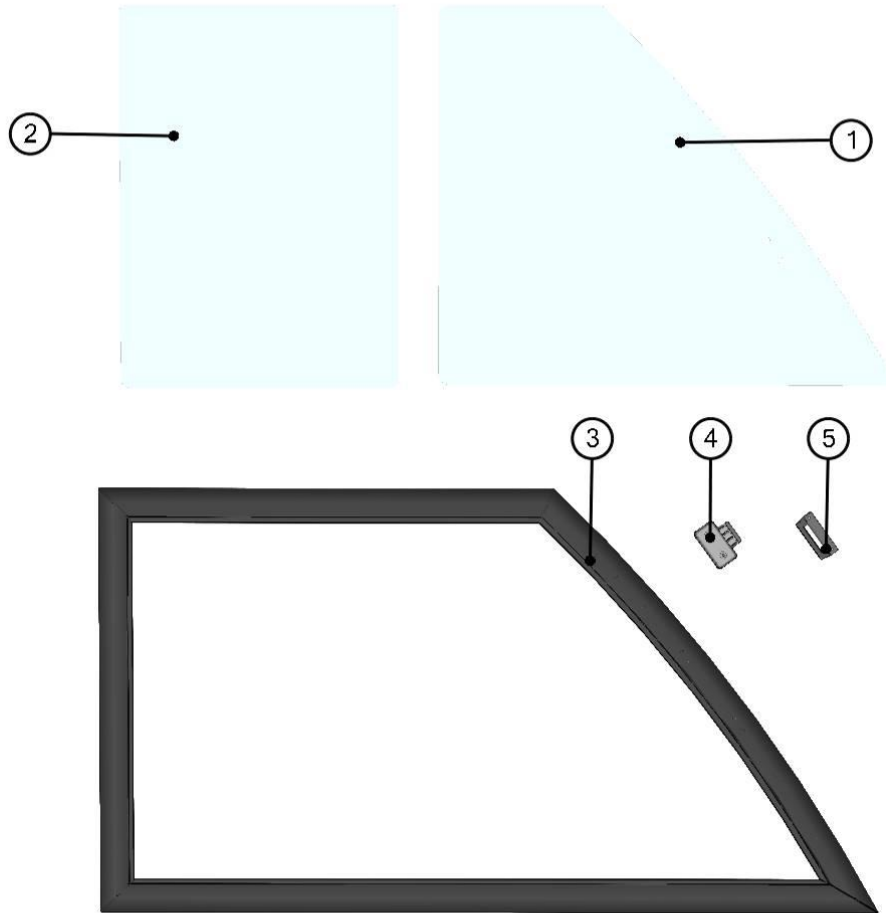

RIGHT DOOR WINDOW ASSEMBLY

ID	Catalogue no.	Description	Qty
1	60S04U01-40-016	DOOR WINDOW GLASS MOVABLE	1
2	60S04U01-40-017	DOOR WINDOW GLASS SOLID	1
3	60S04U01-50-018	RIGHT DOOR WINDOW FRAME	1
4	001700	WINDOW LOCK	1
5	001762	WINDOW STOP	1