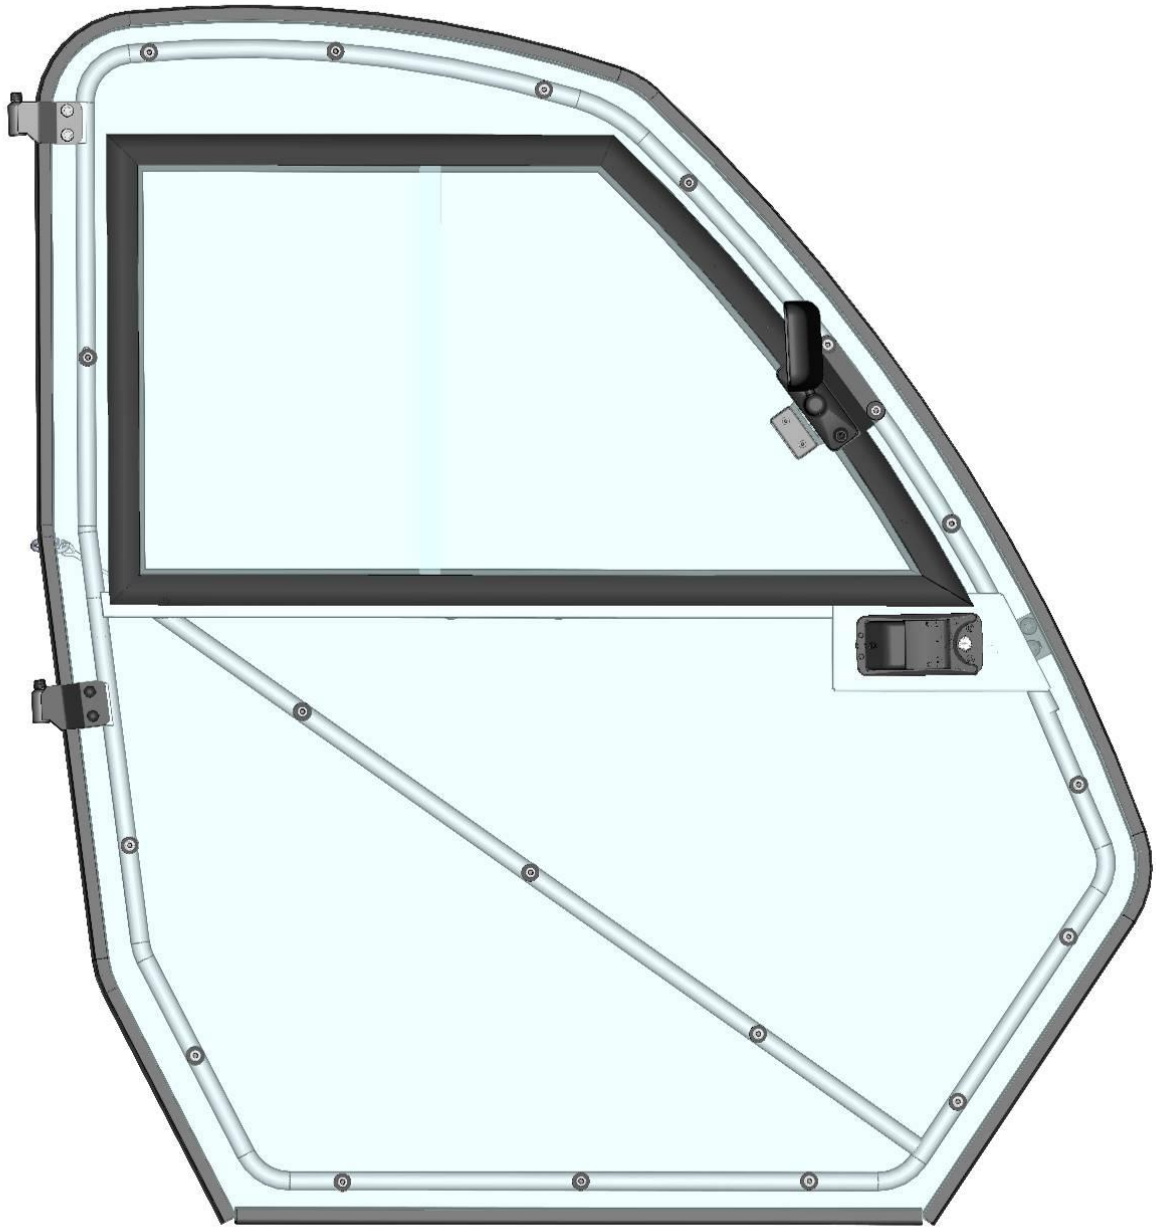

RIGHT DOOR

41