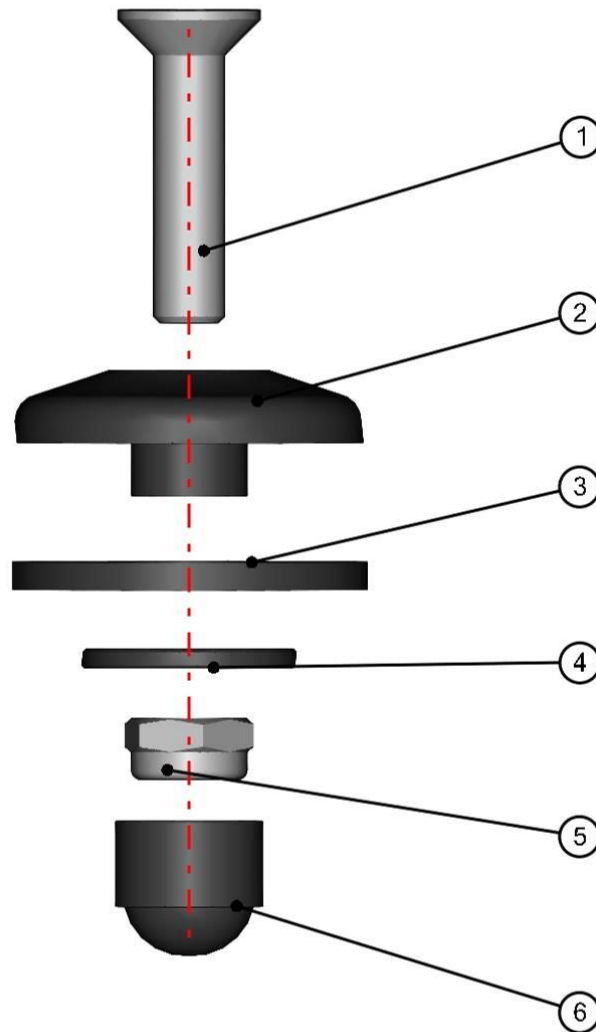

REAR GLASS FIXING ASSEMBLY

19

ID	Catalogue no.	Description	Qty
1	001760	SCREW M8x35	1
2	001429	PLASTIC NOG	1
3	001428	RUBBER NOG	1
4	003322	WASHER 8	1
5	001388	SELF-LOCKING NUT M8	1
6	60S04U01	PLASTIC NUT COVER OK 13	1