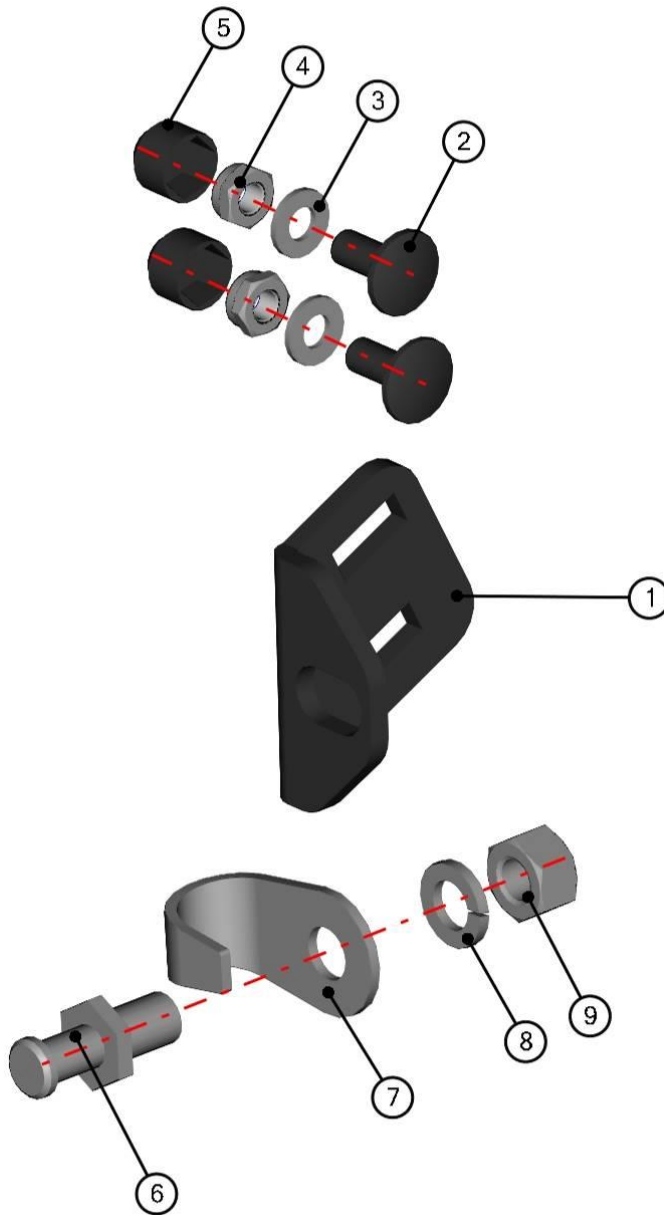

SAFETY STRING ASSEMBLY

48

ID	Catalogue no.	Description	Qty
1	004550	CARABINE	1
2	004187	SCREW M8x30	1
3	004255	STEEL CABLE	1

RIGHT DOOR BOTTOM HINGE

ID	Catalogue no.	Description	Qty
1	60S04U01-50W014	RIGHT DOOR BOTTOM HINGE WELDED	1
2	001309	PLASTIC NUT COVER OK 13	4
3	001388	SELF-LOCKING NUT M8	2
4	001387	WASHER 8	4
5	001411	SCREW M8x30	2

RIGHT DOOR STOP ASSEMBLY

ID	Catalogue no.	Description	Qty
1	60S04U01-50-028	DOOR STOP HOLDER	1
2	002575	SCREW M8x20	2
3	001387	WASHER 8	2
4	001388	SELF-LOCKING NUT M8	2
5	001309	PLASTIC NUT COVER OK 13	2
6	000854	DOOR STO PIN	1
7	000855	DOOR STOP HOOK	1
8	000857	DOOR STOP WASHER	1
9	000856	DOOR STOP NUT	1