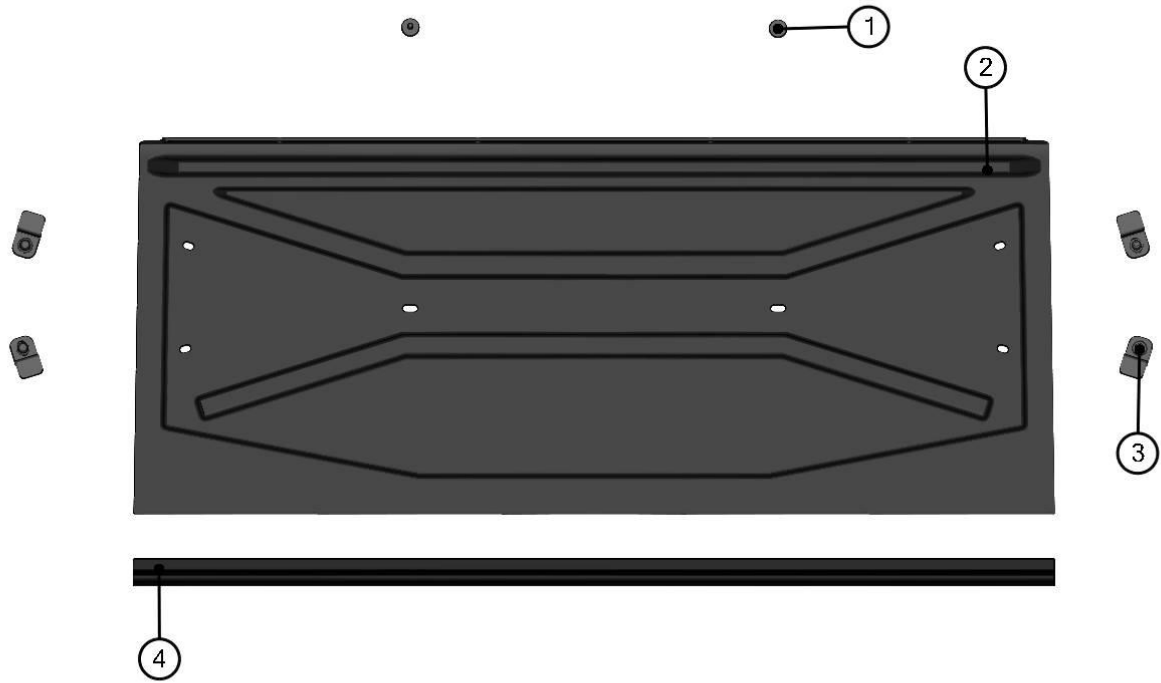

BOTTOM REAR PANEL ASSEMBLY

ID	Catalogue no.	Description	Qty
1	00-00M020	REAR PANEL FIXING ASSEMBLY	2
2	60S04U01-20-002	BOTTOM REAR PANEL	1
3	60S04U01	REAR PANEL HOLDER ASSEMBLY	4
4	60S04U01	RUBBER SEALING "PIRELA"	1