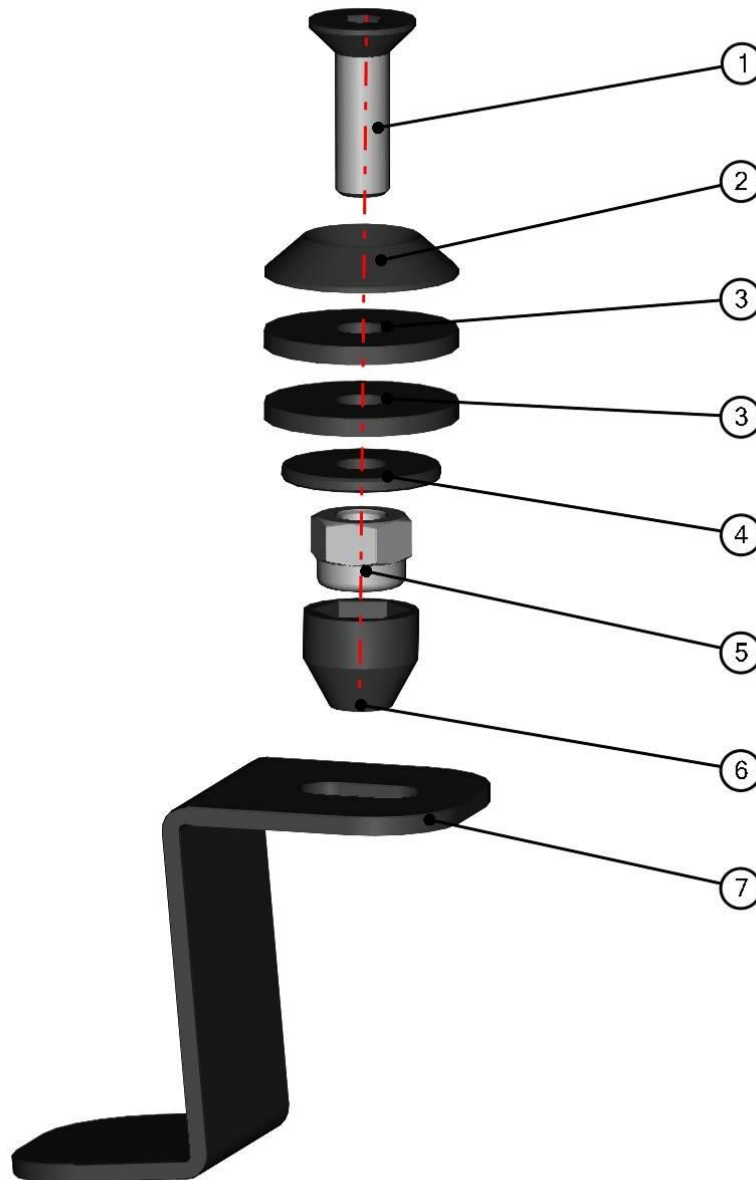

REAR PANEL HOLDER ASSEMBLY

ID	Catalogue no.	Description	Qty
1	001761	SCREW M6x30	1
2	001715	PLASTIC WASHER	1
3	001735	RUBBER WASHER EPDM	2
4	004318	RIVET WASHER 6	1
5	001392	SELF-LOCKING NUT M6	1
6	001348	PLASTIC NUT COVER OK 10	1
7	60S04U01-20-010	REAR PANEL HOLDER	1