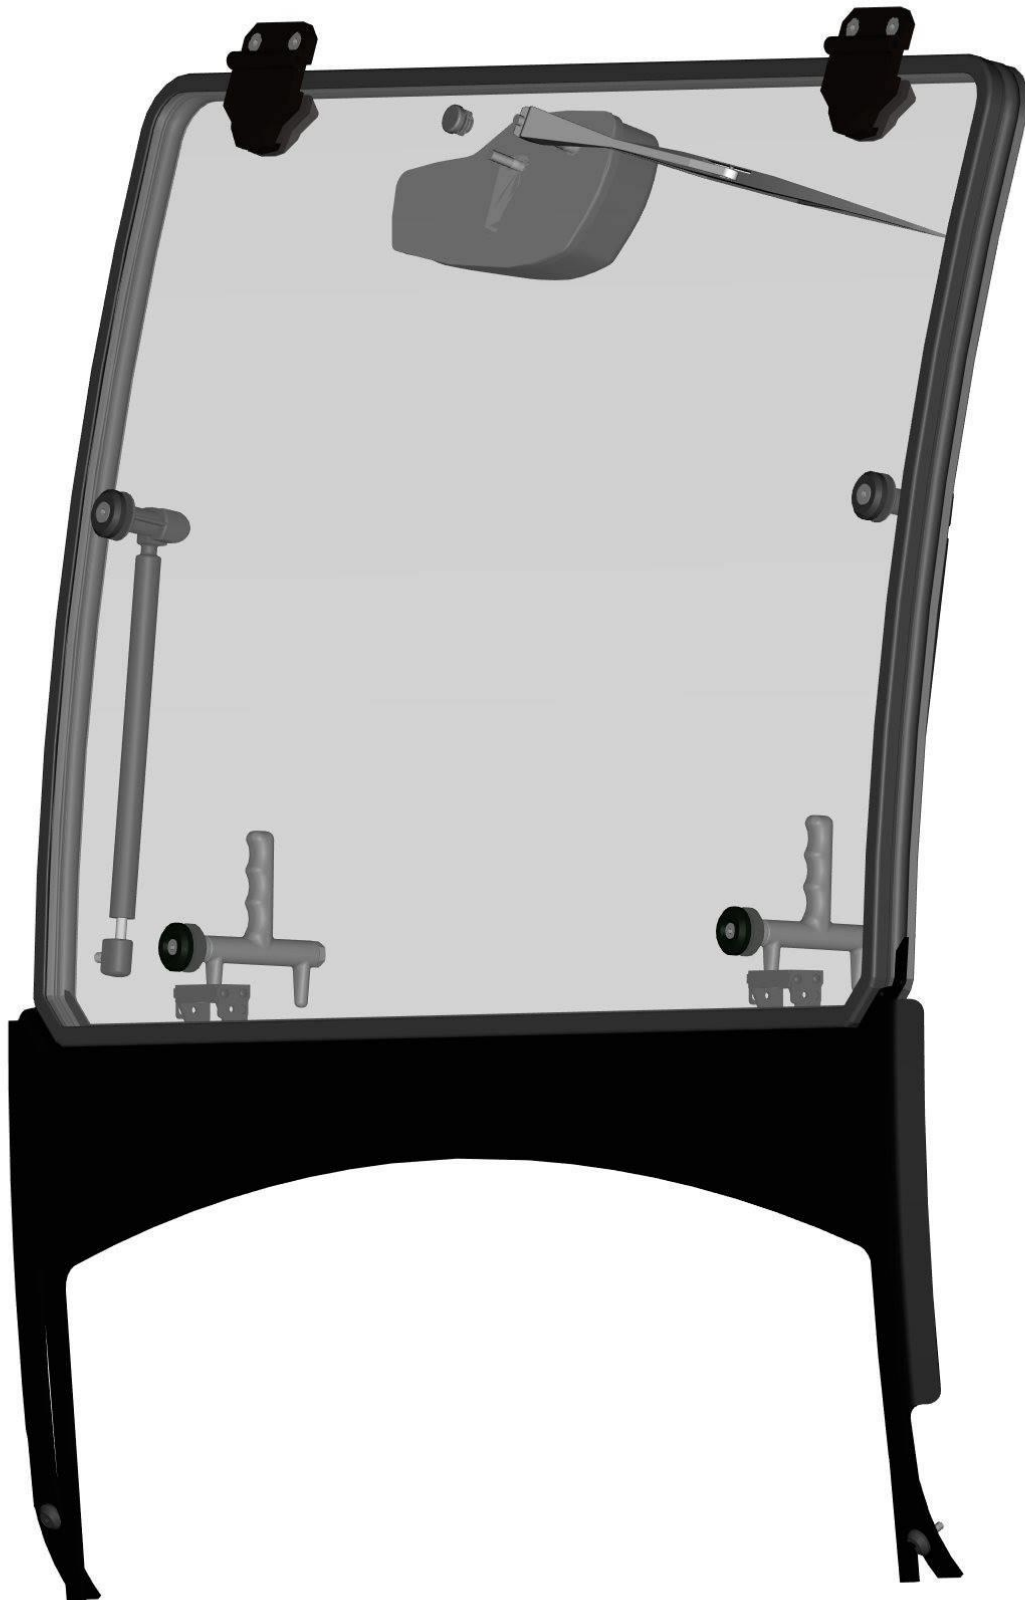

FRONT PANEL

6