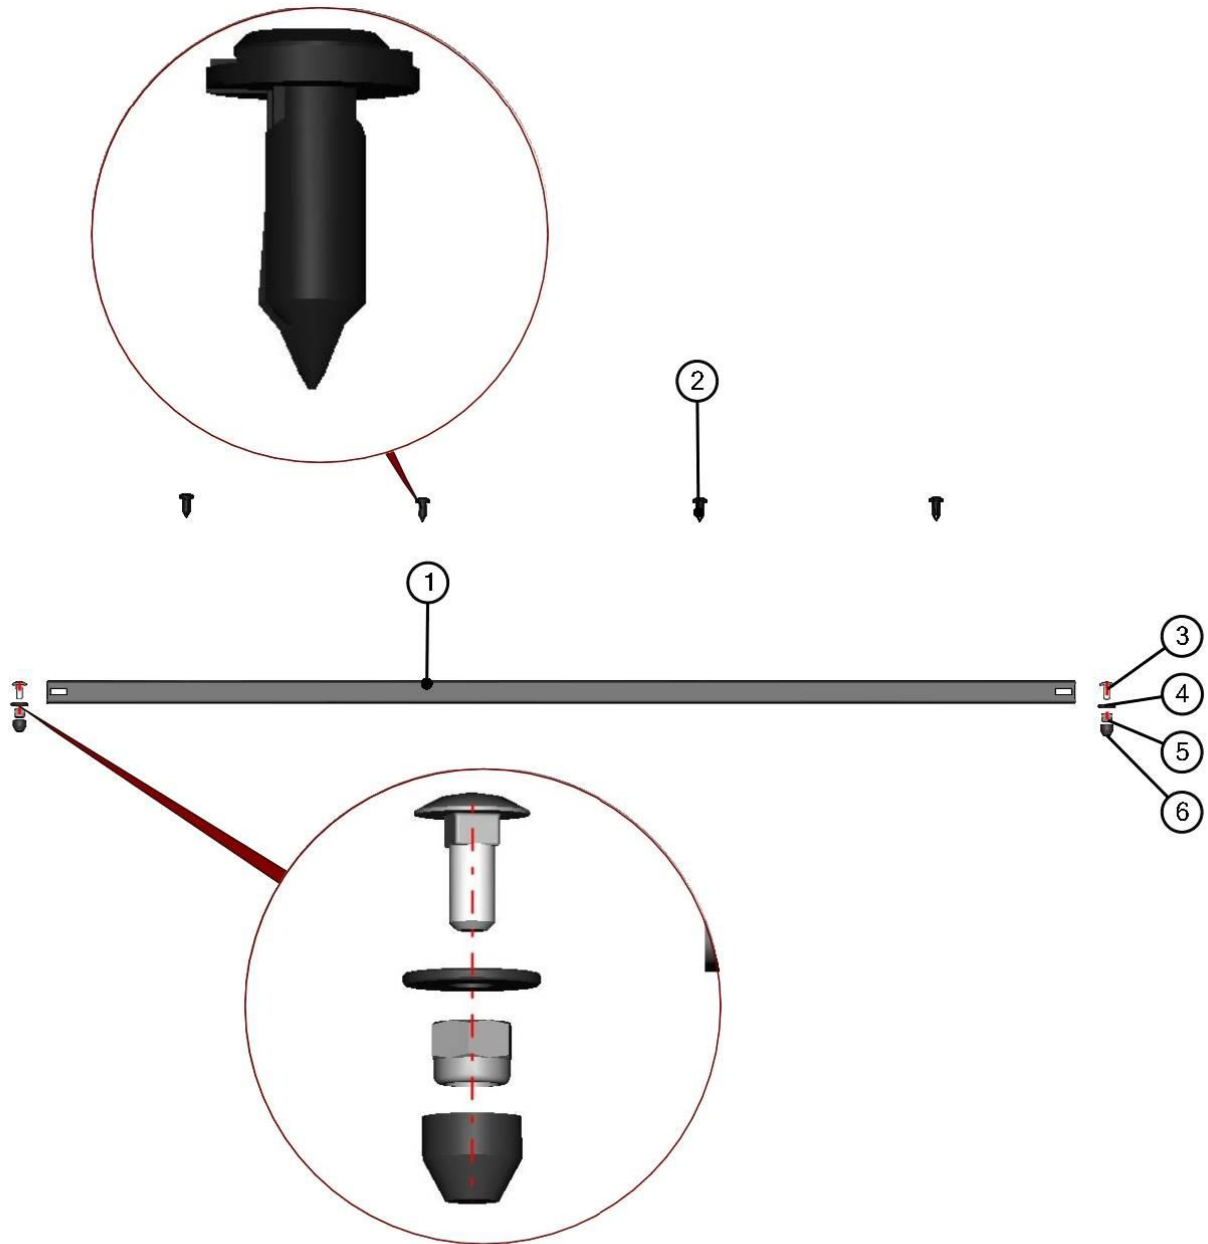

REAR PANEL FIXING LEDGE ASSEMBLY

21

ID	Catalogue no.	Description	Qty
1	60S04U01-20-009	REAR FIXING LEDGE	1
2	002615	PLASTIC RIVET WITH SCREW	4
3	004529	SCREW M6x16	2
4	004318	RIVET WASHER 6	2
5	001392	SELF-LOCKING NUT M6	2
6	001348	PLASTIC NUT COVER OK 10	2