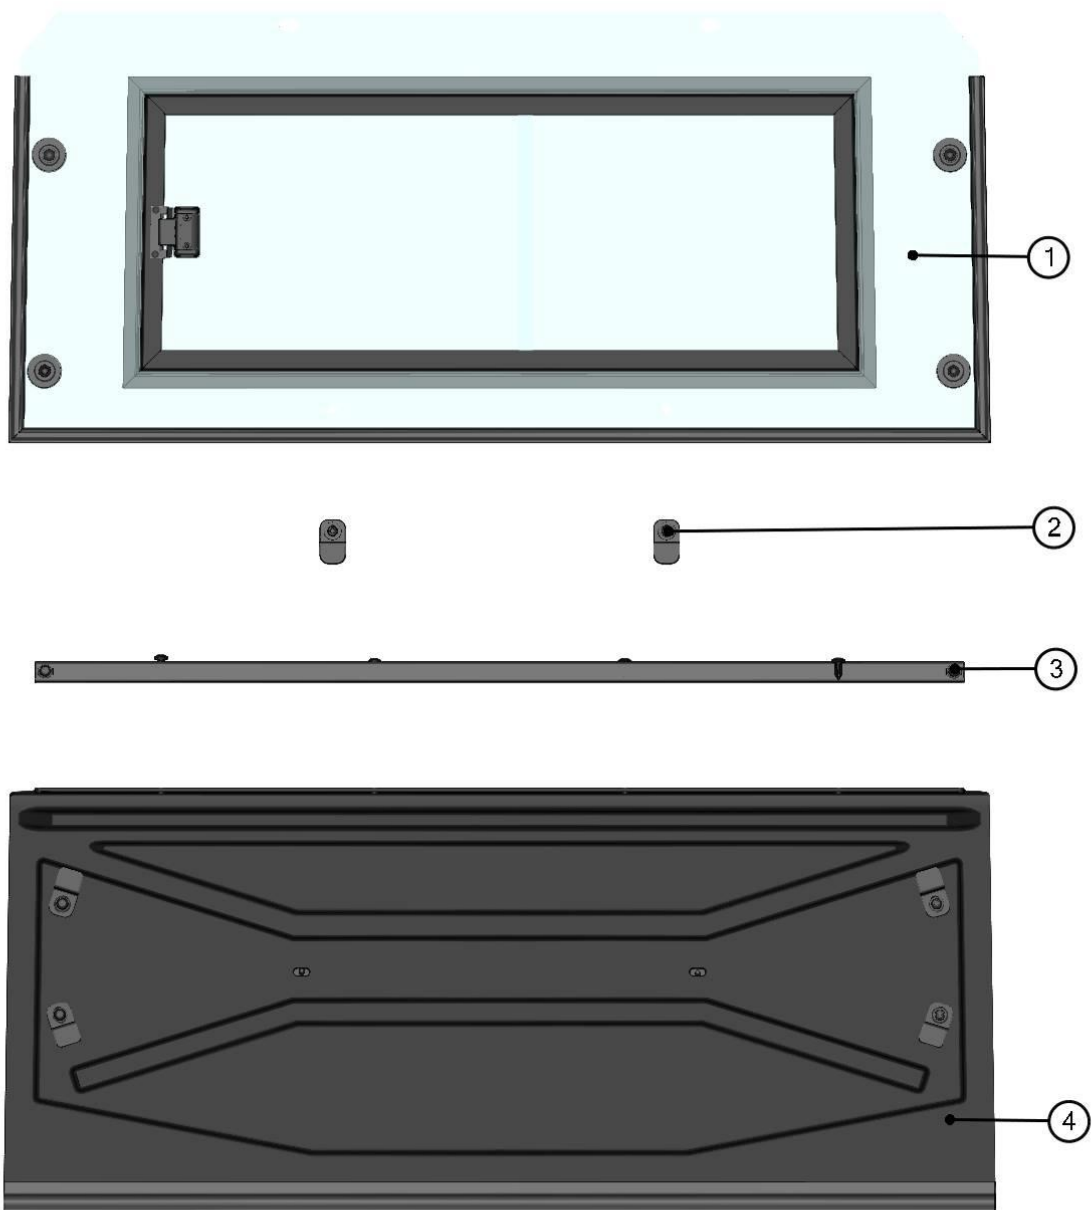

FRONT BOTTOM LEDGE FIXING ASSEMBLY

ID	Catalogue no.	Description	Qty
1	002120	SCREW M6x30	1
2	001715	PLASTIC WASHER	1
3	001735	RUBBER WASHER EPDM	1

REAR PANEL

15

REAR PANEL ASSEMBLIES

16

ID	Catalogue no.	Description	Qty
1	60S04U01-20M001	UPPER REAR PANEL ASSEMBLY	1
2	60S04U01-20M008	REAR PANEL HOLDER ASSEMBLY	2
3	60S04U01-20M007	REAR PANEL FIXING LEDGE ASSEMBLY	1
4	60S04U01-20M003	BOTTOM REAR PANEL ASSEMBLY	1