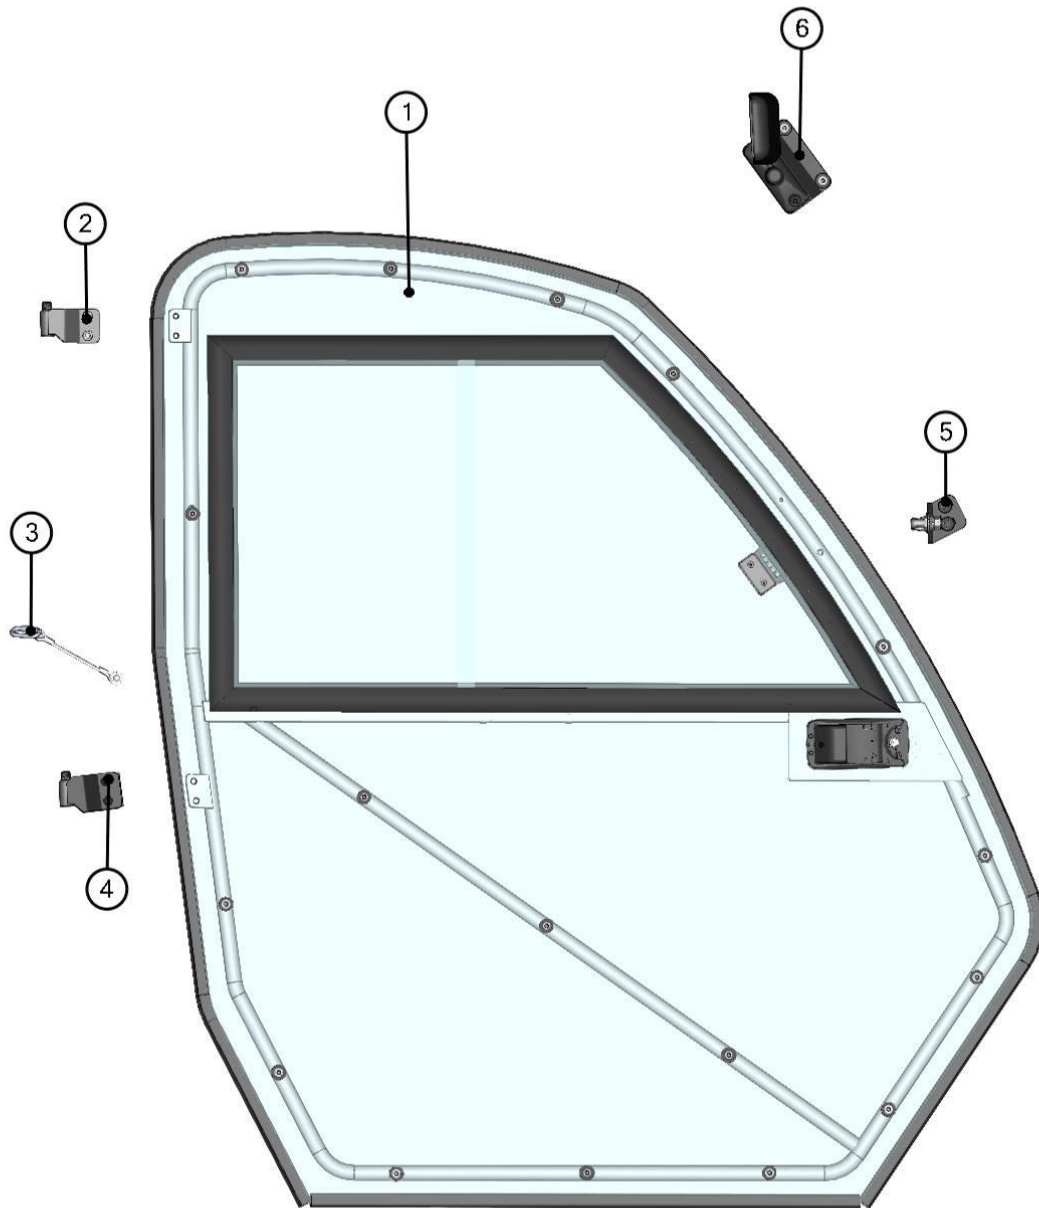

LEFT REAR VIEW MIRROR

40

ID	Catalogue no.	Description	Qty
1	002773	LEFT REAR VIEW MIRROR	1
2	00-109U-001	RUBBER REAR VIEW MIRROR WASHER	1
3	00-109U-002	REAR VIEW MIRROR HOLDER	1
4	001420^00-109U-M003	ADHESIVE TAPE PE	1
5	001701	SCREW M6x30	2
6	001715	PLASTIC WASHER	2
7	001735	RUBBER WASHER EPDM	2
8	001723	SCREW M6x20	2
9	001392	SELF-LOCKING NUT M6	2
10	001348	PLASTIC NUT COVER OK 10	2

RIGHT DOOR

41

RIGHT DOOR ASSEMBLIES

42

ID	Catalogue no.	Description	Qty
1	60S04U01-50M001	RIGHT DOOR ASSEMBLY	1
2	60S04U01-50M005	RIGHT DOOR UPPER HINGE ASSEMBLY	1
3	60S04U01-40M008	SAFETY STRING ASSEMBLY	1
4	60S04U01-40M006	RIGHT DOOR BOTTOM HINGE ASSEMBLY	1
5	60S04U01-50M007	RIGHT DOOR STOP ASSEMBLY	1
6	00-109U-M004	RIGHT REAR VIEW MIRROR	1