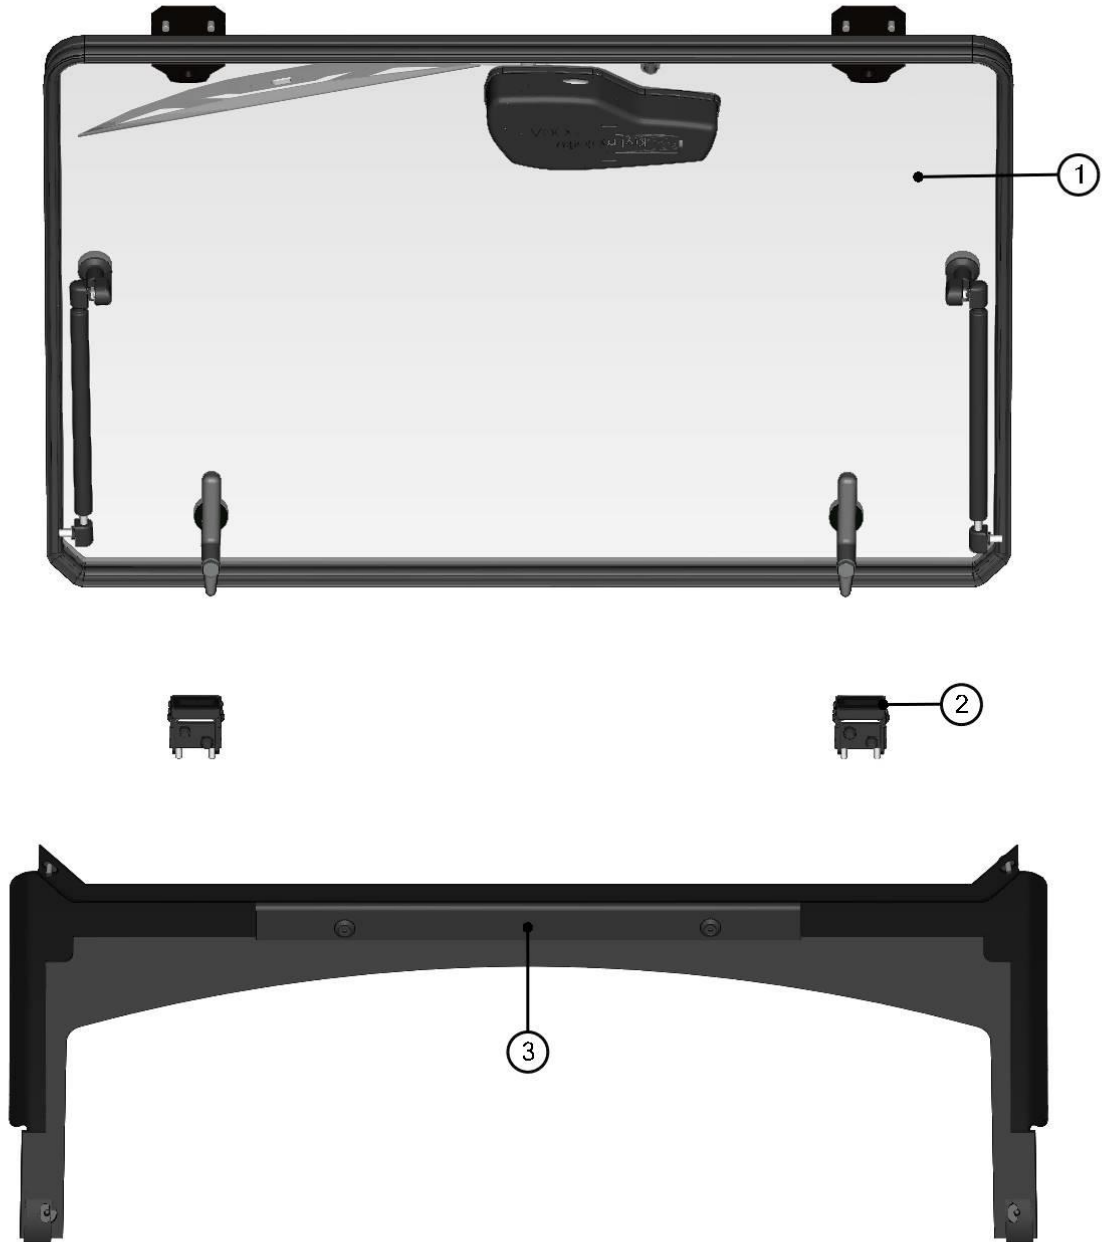

FRONT PANEL ASSEMBLIES

ID	Catalogue no.	Description	Qty
1	60S04U01-10M002	FRONT WINDOW ASSEMBLY	1
2	60S04U01-10M003	FRONT WINDOW STOP ASSEMBLY	2
3	60S04U01-10M007	FRONT BOTTOM LEDGE ASSEMBLY	1