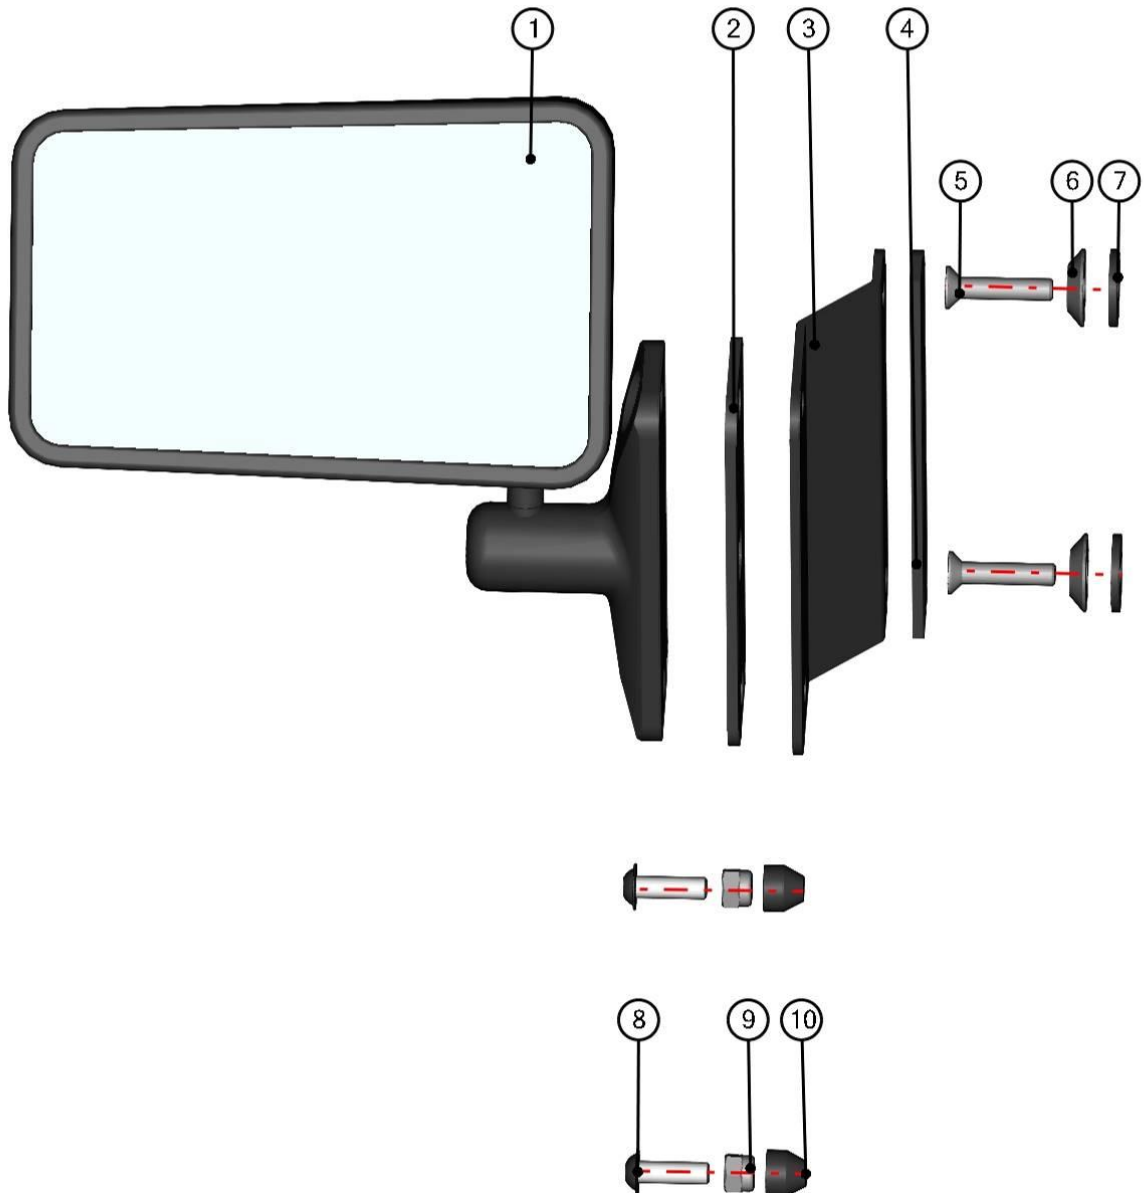

LEFT REAR VIEW MIRROR

40

ID	Catalogue no.	Description	Qty
1	002773	LEFT REAR VIEW MIRROR	1
2	00-109U-001	RUBBER REAR VIEW MIRROR WASHER	1
3	00-109U-002	REAR VIEW MIRROR HOLDER	1
4	001420^00-109U-M003	ADHESIVE TAPE PE	1
5	001701	SCREW M6x30	2
6	001715	PLASTIC WASHER	2
7	001735	RUBBER WASHER EPDM	2
8	001723	SCREW M6x20	2
9	001392	SELF-LOCKING NUT M6	2
10	001348	PLASTIC NUT COVER OK 10	2