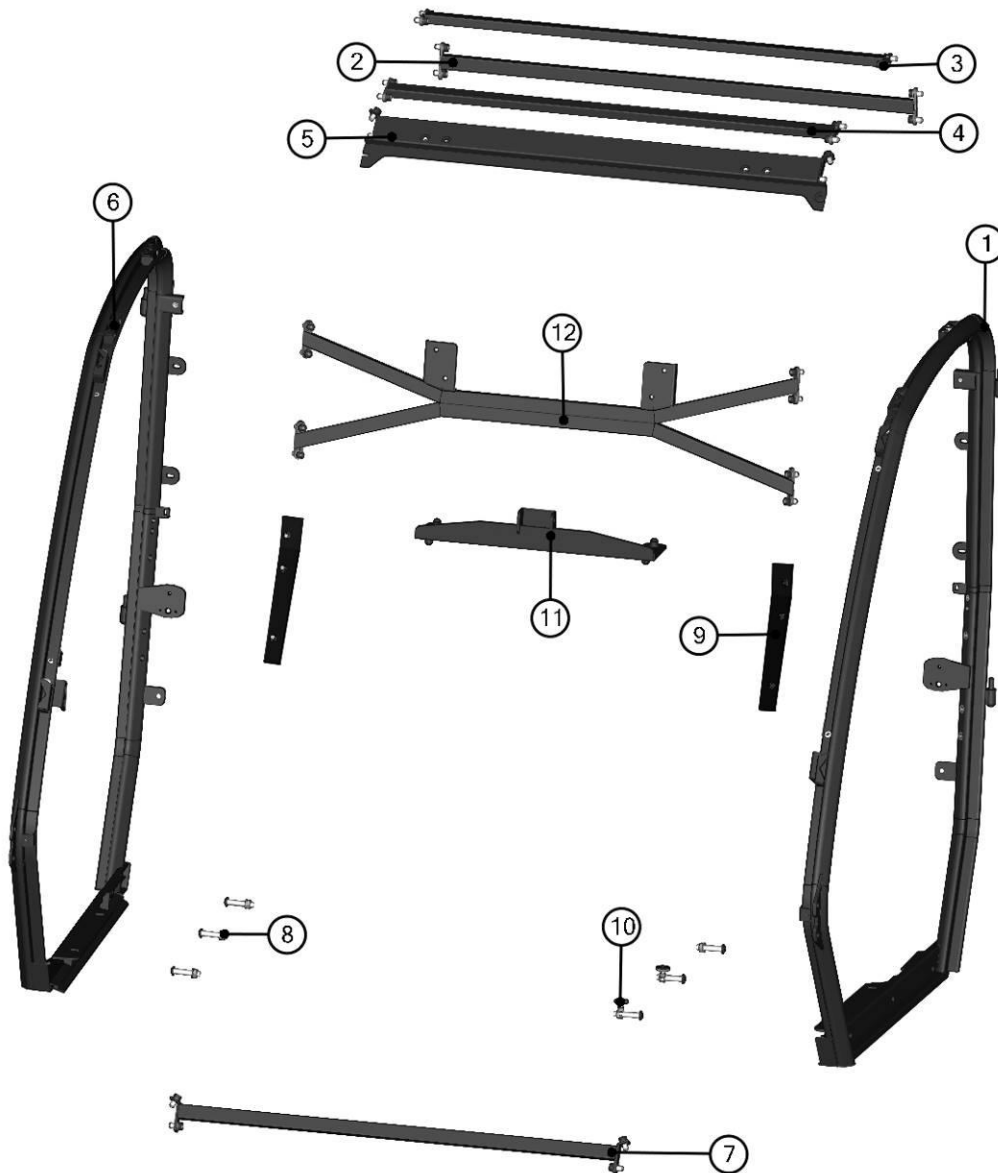

SUPPORT FRAME ASSEMBLIES

ID	Catalogue no.	Description	Qty
1	60S04U01-90W008	LEFT FRAME WELDED	1
2	60S04U01-90M001	REAR ROOF LEDGE ASSEMBLY	1
3	60S04U01-90M002	MIDDLE ROOF LEDGE ASSEMBLY	1
4	60S04U01-90M003	FRONT ROOF LEDGE ASSEMBLY	1
5	60S04U01-90M005	FRONT UPPER LEDGE ASSEMBLY	1
6	60S04U01-90W009	RIGHT FRAME WELDED	1
7	60S04U01-90M006	FRONT BOTTOM LEDGE ASSEMBLY	1
8	60S04U01-90M008	FRAME FIXING ASSEMBLIES	1
9	60S04U01-90M009	REAR CORNER SEALING ASSEMBLY	2
10	001487	WASHER 10	2
11	60S04U01-20M002	SEAT BELT HOLDER ASSEMBLY	1
12	60S04U01-90M004	REAR SUPPORT "X" CROSS ASSEMBLY	1