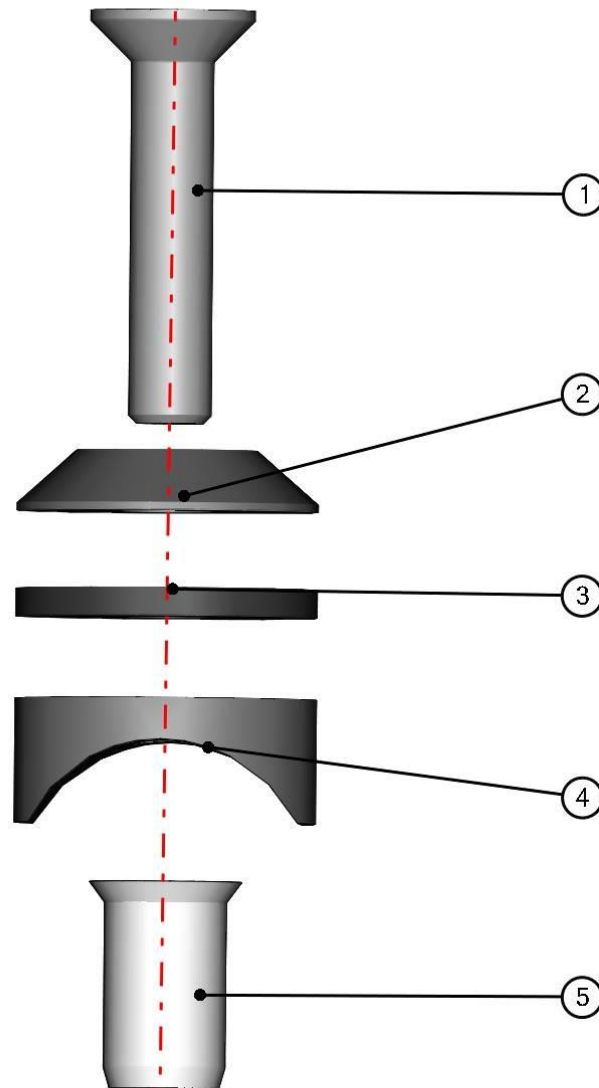

FRAME FIXING ASSEMBLY

45

ID	Catalogue no.	Description	Qty
1	001701	SCREW M6x30	1
2	001715	PLASTIC WASHER	1
3	001735	RUBBER WASHER EPDM	1
4	001736	SADDLE WASHER	1
5	001397	RIVET NUT M6	1