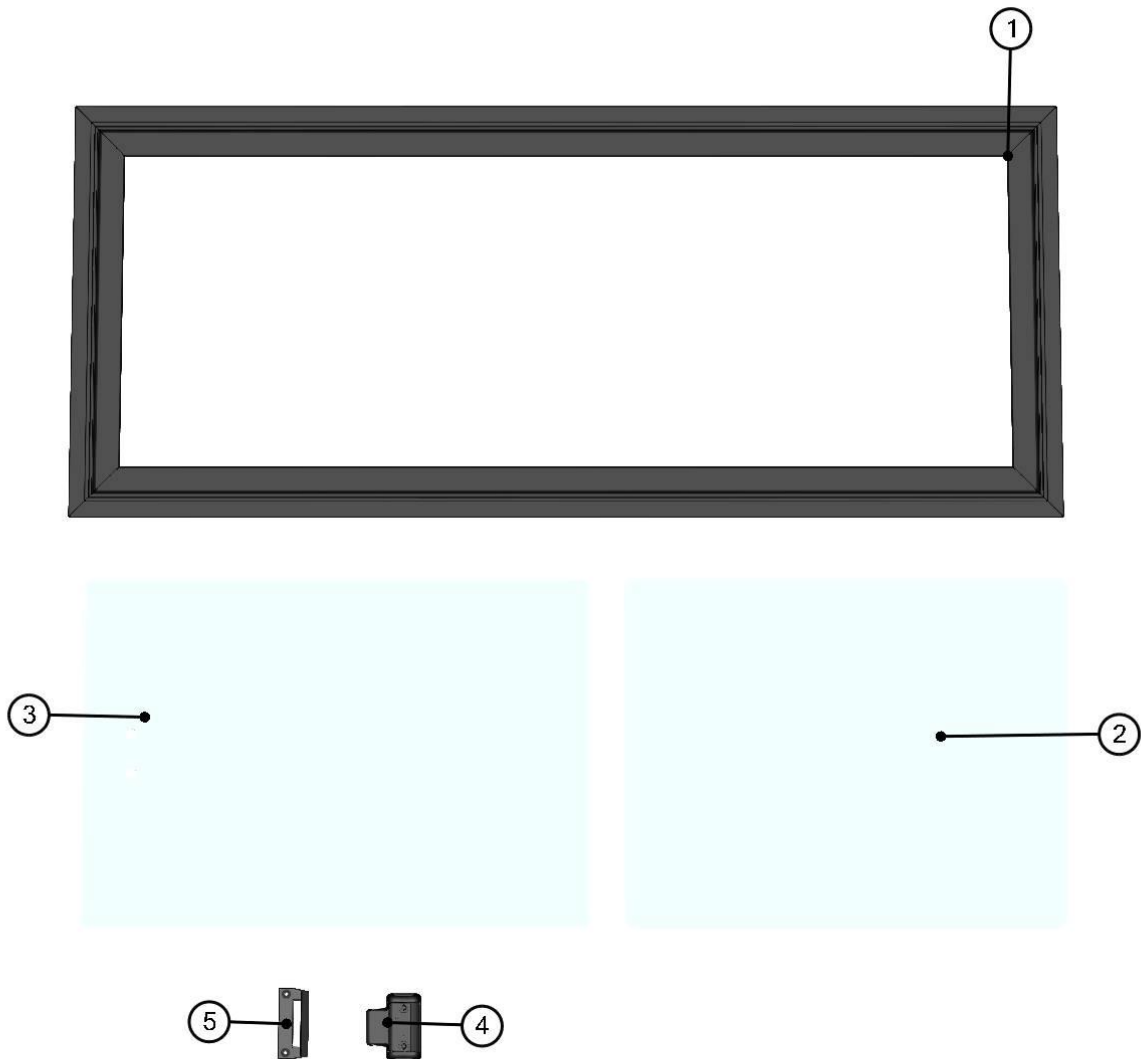

REAR WINDOW ASSEMBLY

18

ID	Catalogue no.	Description	Qty
1	60S04U01-20-006	REAR WINDOW FRAME	1
2	60S04U01-20-005	REAR WINDOW SOLID	1
3	60S04U01-20-004	REAR WINDOW MOVABLE	1
4	001700	WINDOW LOCK	1
5	001762	WINDOW STOP	1