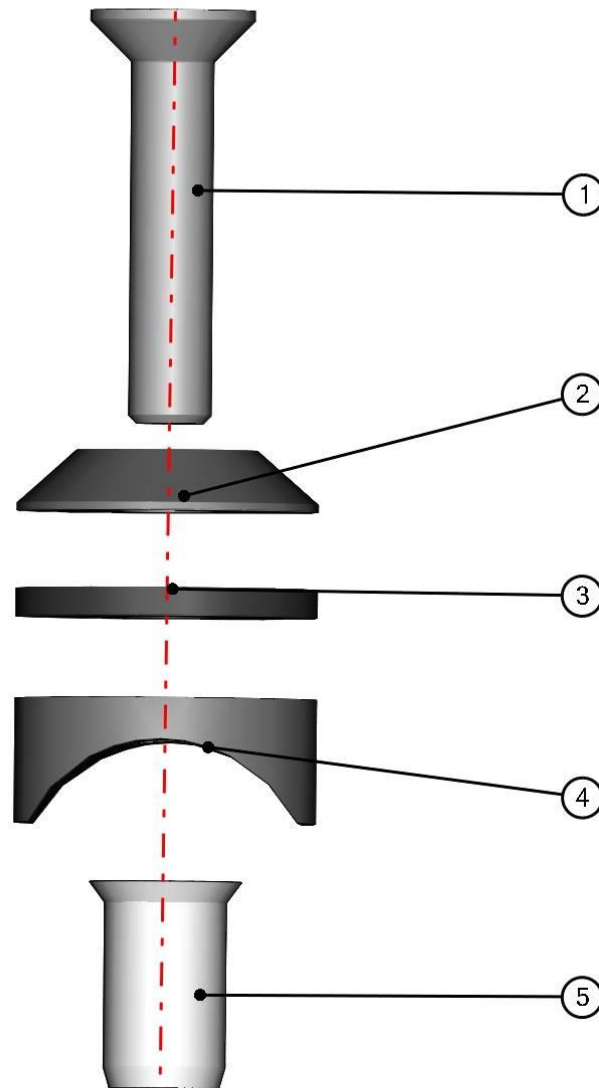

FRAME FIXING ASSEMBLY

34

ID	Catalogue no.	Description	Qty
1	001701	SCREW M6x30	1
2	001715	PLASTIC WASHER	1
3	001735	RUBBER WASHER EPDM	1
4	001736	SADDLE WASHER	1
5	001397	RIVET NUT M6	1