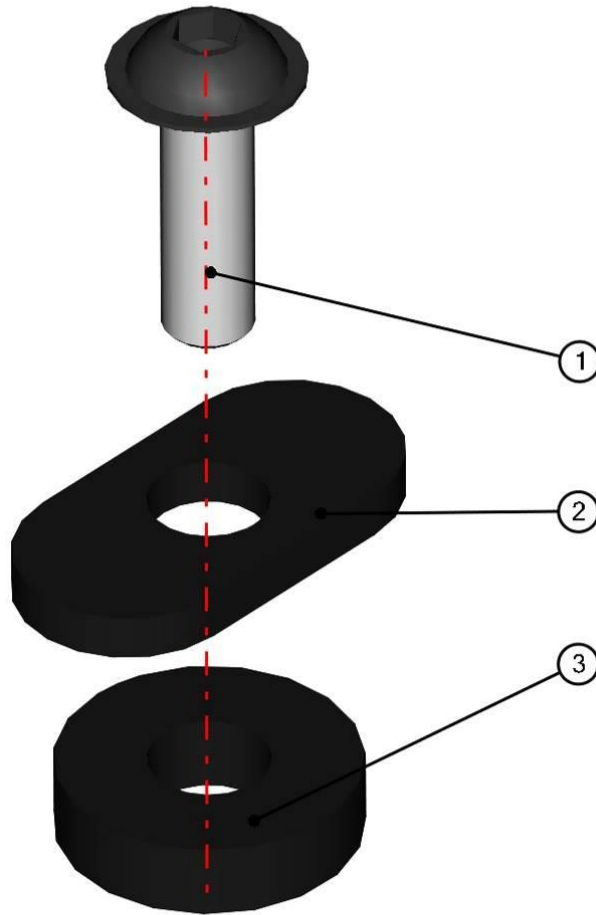

FIXING ASSEMBLY 1

ID	Catalogue no.	Description	Qty
1	002192	SCREW M6x20	1
2	60S04U01-30-006	SEMPERIT OVAL WASHER	1
3	60S04U01-30-005	SEMPERIT WASHER	1