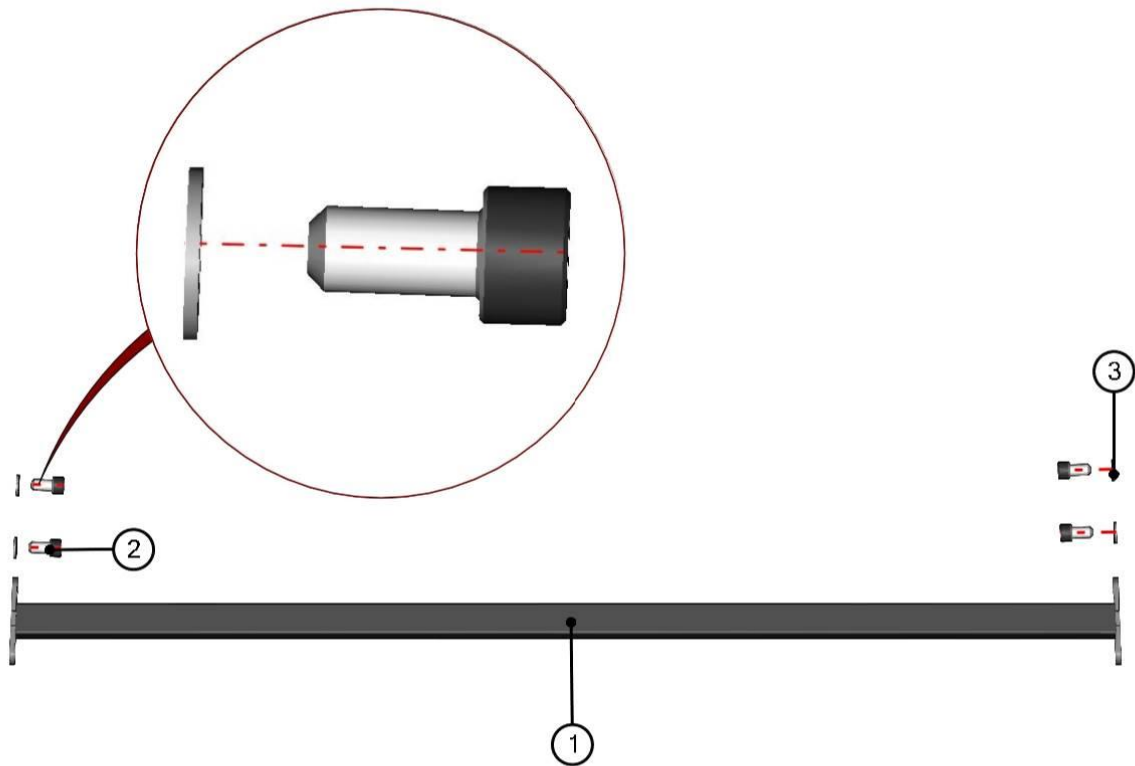

FRONT ROOF LEDGE ASSEMBLY

56

ID	Catalogue no.	Description	Qty
1	60S04U01-90W006	FRONT ROOF LEDGE WELDED	1
2	004352	SCREW M10x20	4
3	004447	WASHER 10	4