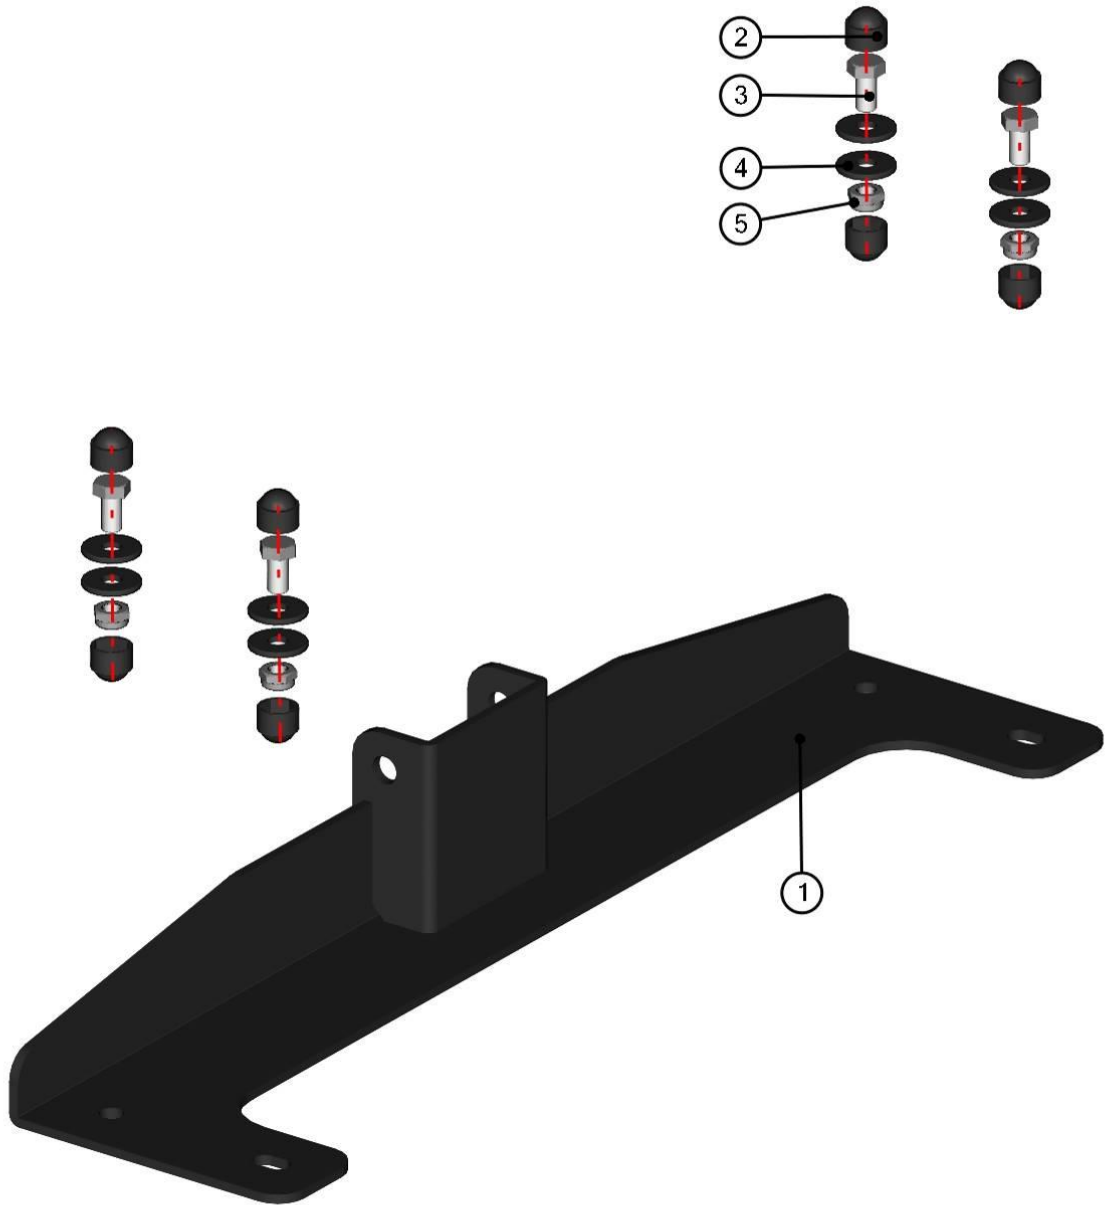

SEAT BELT HOLDER ASSEMBLY

61

ID	Catalogue no.	Description	Qty
1	60S04U01-20W001	SEAT BELT HOLDER WELDED	1
2	001309	PLASTIC NUT COVER OK 13	8
3	002525	SCREW M8x14	4
4	003322	RIVET WASHER 8	8
5	60S04U01	SELF-LOCKING NUT M8	4