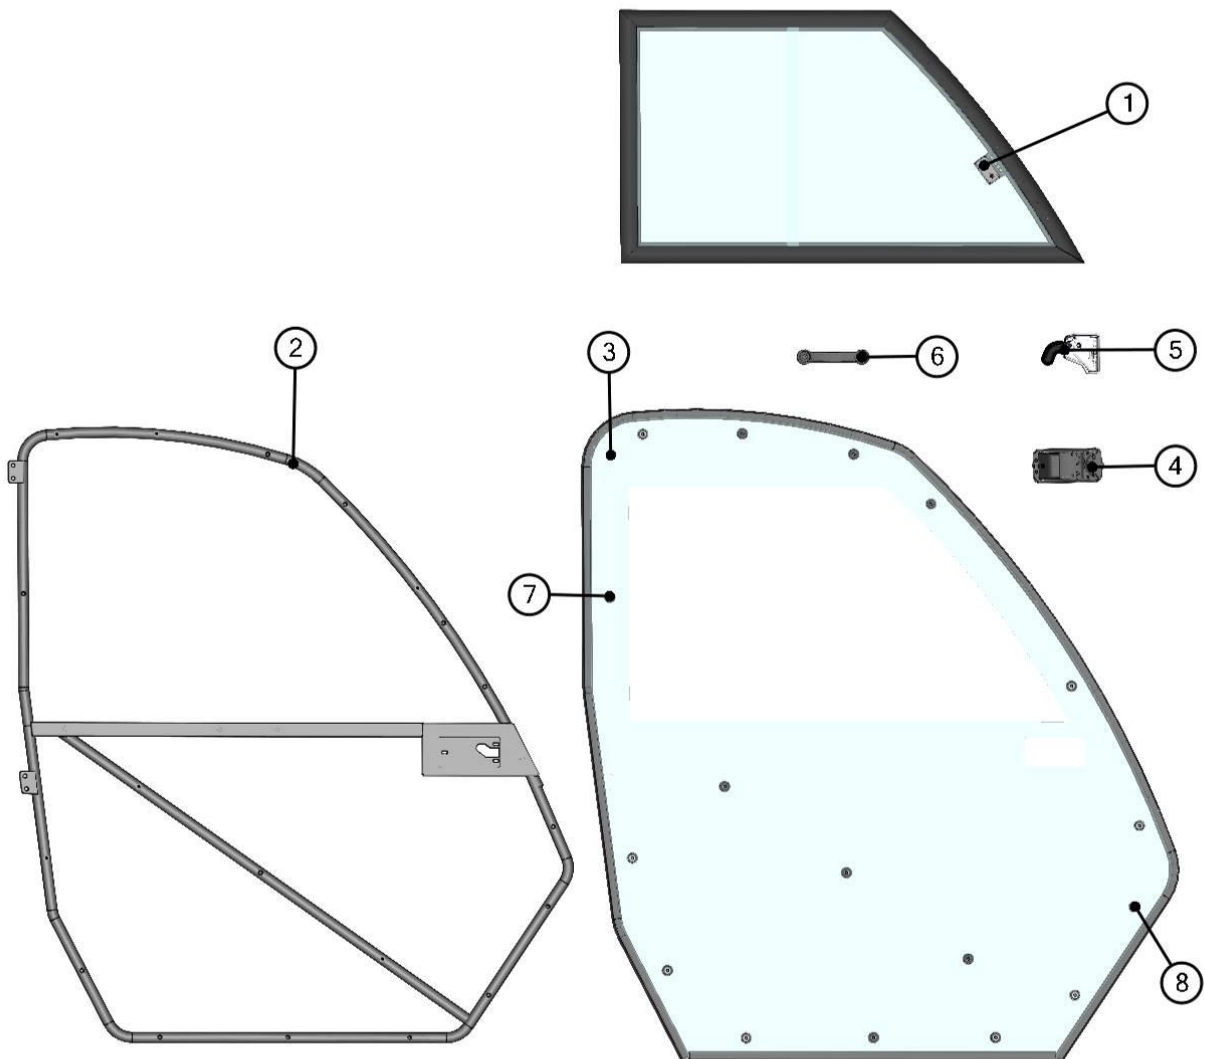

RIGHT DOOR ASSEMBLY

43

ID	Catalogue no.	Description	Qty
1	60S04U01-50M003	RIGHT WINDOW ASSEMBLY	1
2	60S04U01-50W010	RIGHT FRAME ASSEMBLY	1
3	60S04U01-50M002	RIGHT POLYCARBONATE WITH SEALING	1
4	000841	OUTER DOOR LOCK	1
5	001744	INNER DOOR LOCK	1
6	00-40M018	DOOR HANDLE ASSEMBLY	1
7	00-00M003	FRAME FIXING ASSEMBLY	1
8	00-00M019	POLYCARBONATE FIXING ASSEMBLY	16