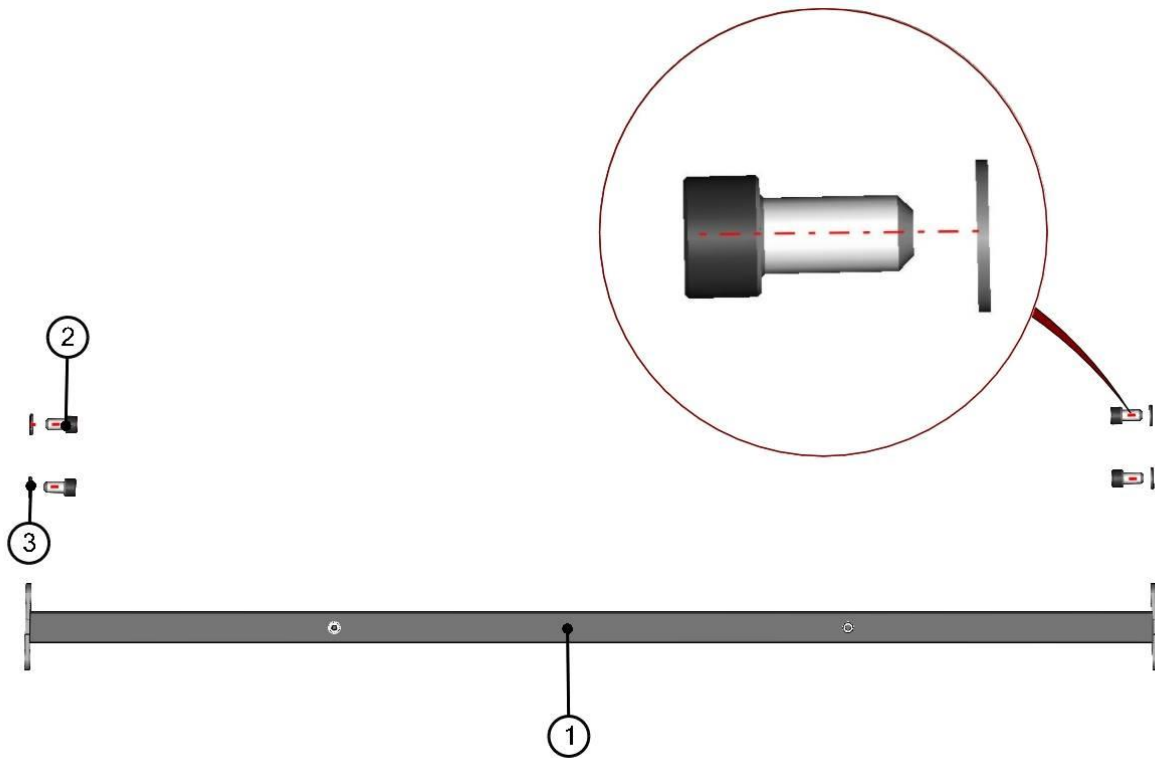

REAR ROOF LEDGE ASSEMBLY

54

ID	Catalogue no.	Description	Qty
1	60S04U01-40W004	REAR ROOF LEDGE WELDED	1
2	004352	SCREW M10x20	4
3	004447	WASHER 10	4