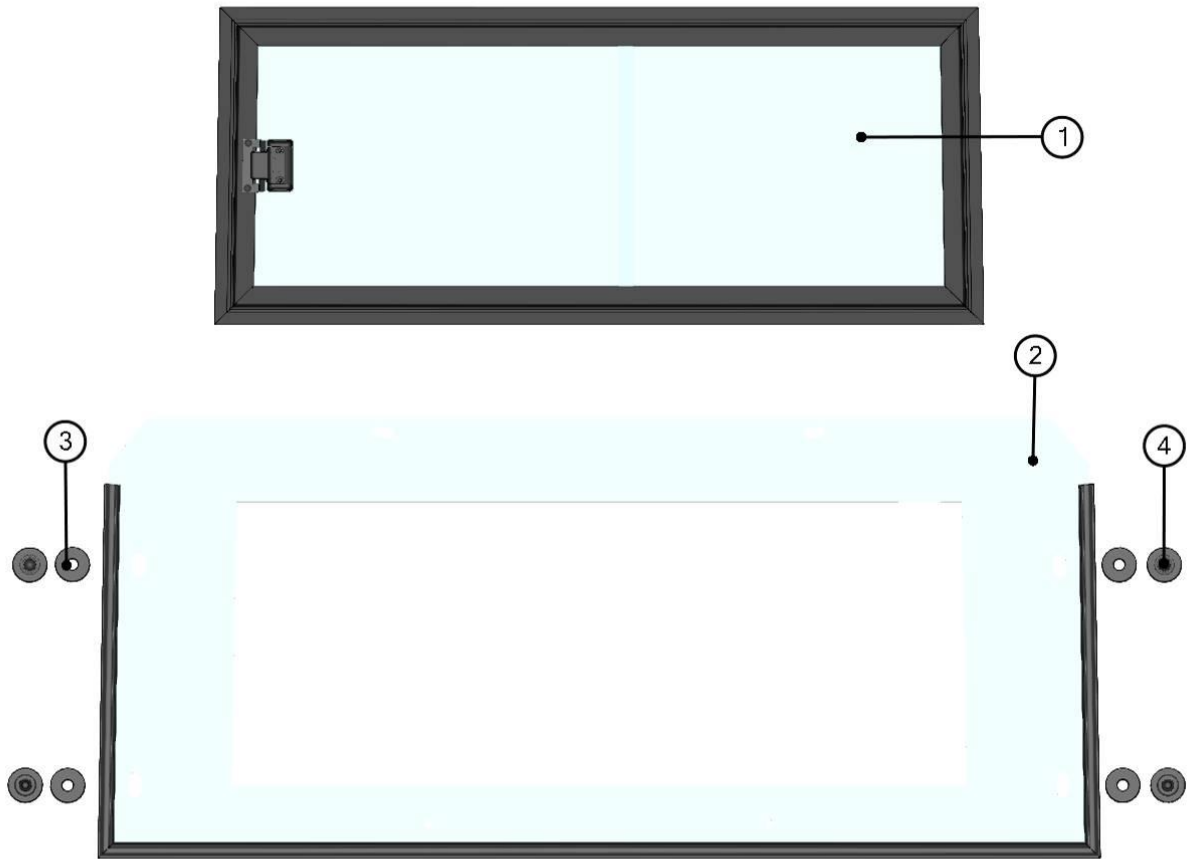

UPPER REAR PANEL ASSEMBLY

17

ID	Catalogue no.	Description	Qty
1	60S04U01-20M006	REAR WINDOW ASSEMBLY	1
2	60S04U01-20M005	REAR GLASS WITH SEALING	1
3	001428	RUBBER NOG	4
4	00-117U-M001	REAR GLASS FIXING ASEMBLY	4