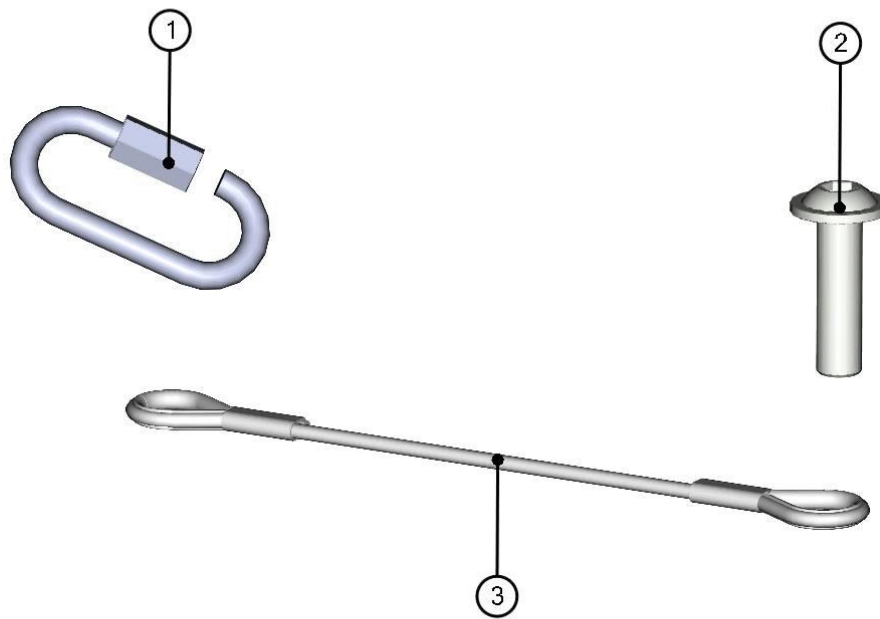

SAFETY STRING ASSEMBLY

48

ID	Catalogue no.	Description	Qty
1	004550	CARABINE	1
2	004187	SCREW M8x30	1
3	004255	STEEL CABLE	1

RIGHT DOOR BOTTOM HINGE

ID	Catalogue no.	Description	Qty
1	60S04U01-50W014	RIGHT DOOR BOTTOM HINGE WELDED	1
2	001309	PLASTIC NUT COVER OK 13	4
3	001388	SELF-LOCKING NUT M8	2
4	001387	WASHER 8	4
5	001411	SCREW M8x30	2