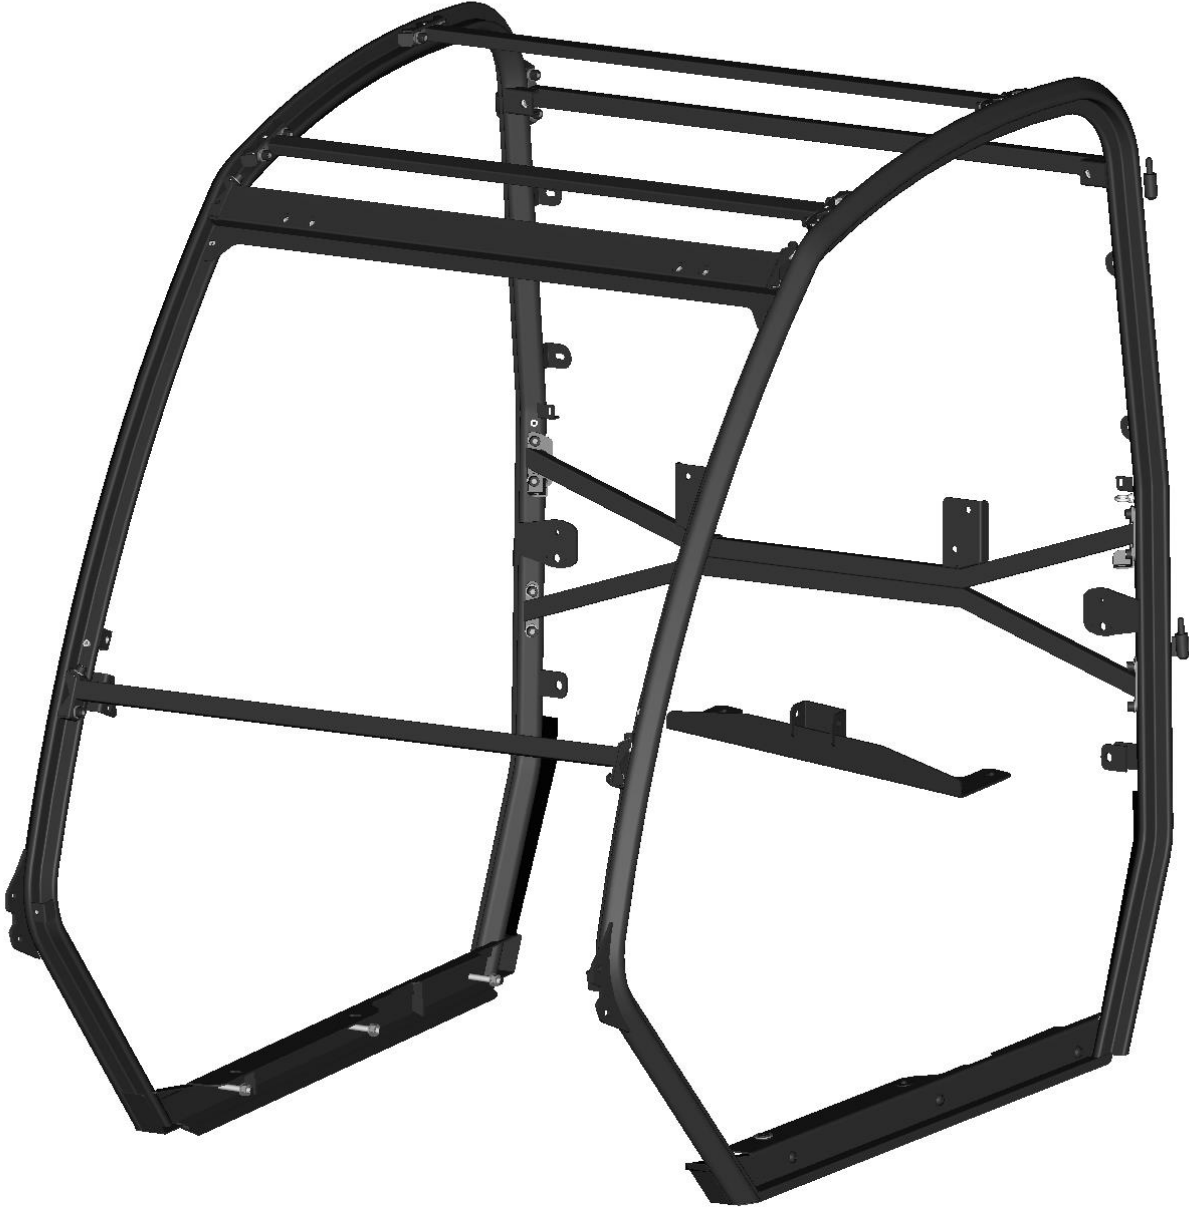

SUPPORT FRAME

52