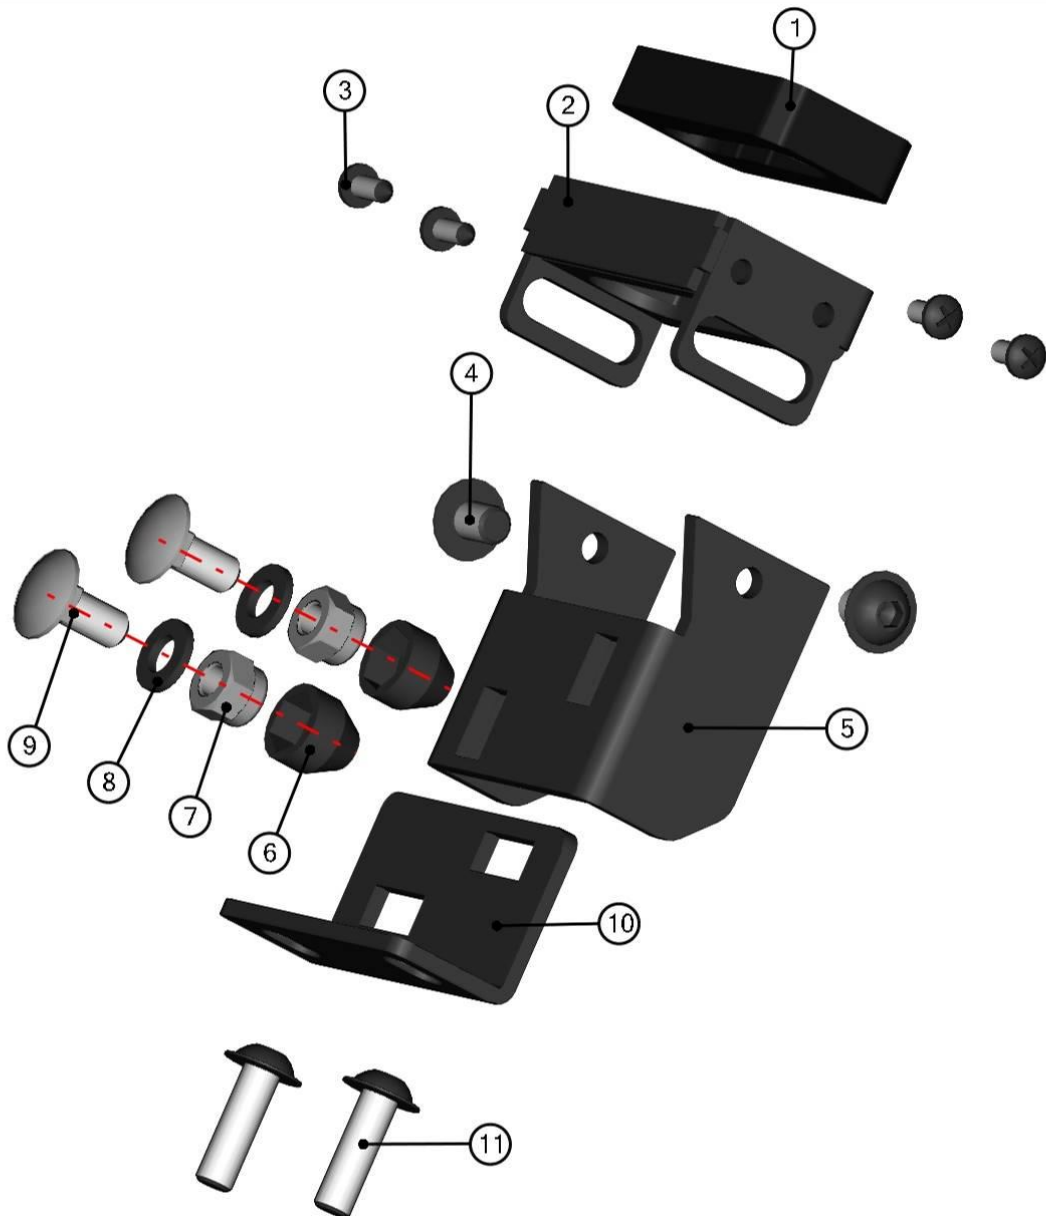

GAS SPRING ASSEMBLY

ID	Catalogue no.	Description	Qty
1	001856	GAS SPRING BALL STUD	2
2	002494	GAS SPRING	1

FRONT WINDOW STOP ASSEMBLY

ID	Catalogue no.	Description	Qty
1	00-199U-011	RUBBER STOP	1
2	00-10W003	FRONT WINDOW STOP WELDED	1
3	003936	SELF-CUTTING SCREW 3,5x9,5	4
4	004386	SCREW M6x8	2
5	60S04U01-10-013	FRONT WINDOW STOP HOLDER 1	1
6	001348	PLASTIC NUT COVER OK 10	2
7	001392	SELF LOCKING NUT M6	2
8	001426	WASHER 6	2
9	004529	SCREW M6x16	2
10	60S04U01-10-008	FRONT WINDOW STOP HOLDER 2	1
11	002192	SCREW M6x20	2