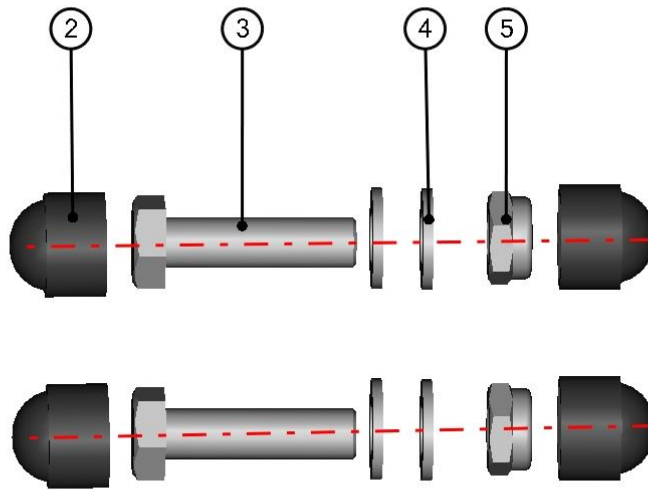

RIGHT DOOR UPPER HINGE

ID	Catalogue no.	Description	Qty
1	60S04U01-50W013	RIGHT DOOR UPPER HINGE WELDED	1
2	001309	PLASTIC NUT COVER OK 13	4
3	001411	SCREW M8x30	2
4	001387	WASHER 8	4
5	001388	SELF-LOCKING NUT M8	2