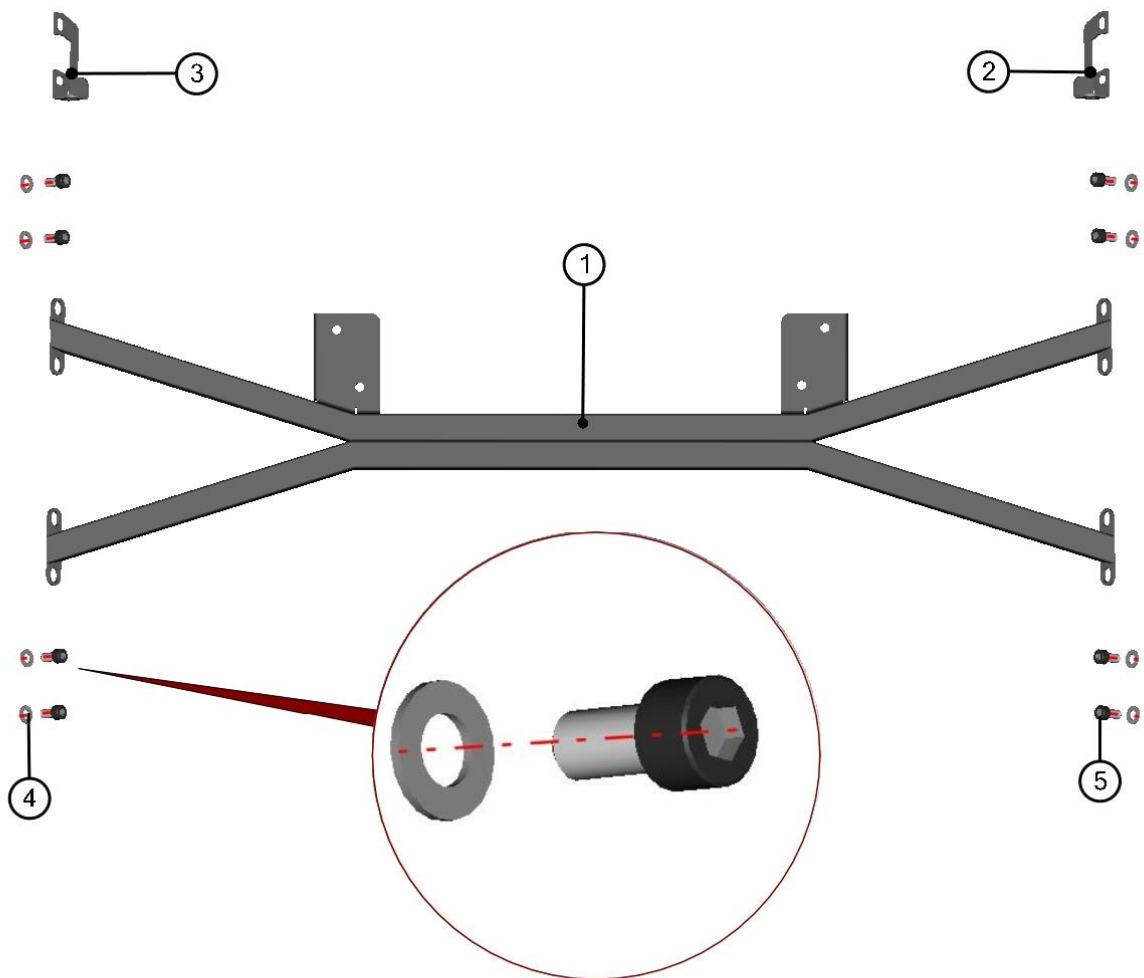

REAR SUPPORT "X" CROSS ASSEMBLY

62

ID	Catalogue no.	Description	Qty
1	60S04U01-90W003	REAR "X" CROSS WELDED	1
2	60S04U01-40-042	LEFT SAFETY STRING HOLDER	1
3	60S04U01-50-042	RIGHT SAFETY STRING HOLDER	1
4	004447	WASHER 10	8
5	004352	SCREW M10x20	8