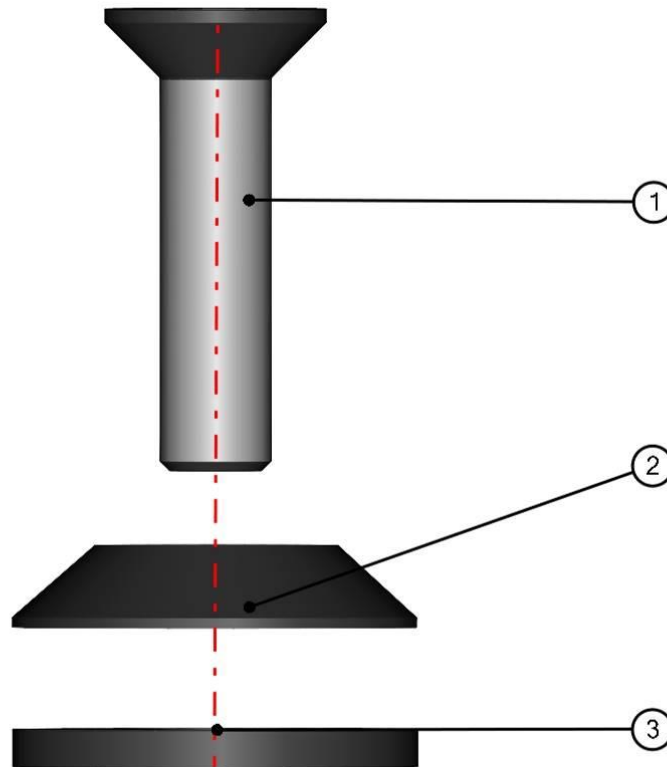

FIXING ASSEMBLY 2

29

ID	Catalogue no.	Description	Qty
1	002120	SCREW M6x30	1
2	001715	PLASTIC WASHER	1
3	001735	RUBBER WASHER EPDM	1