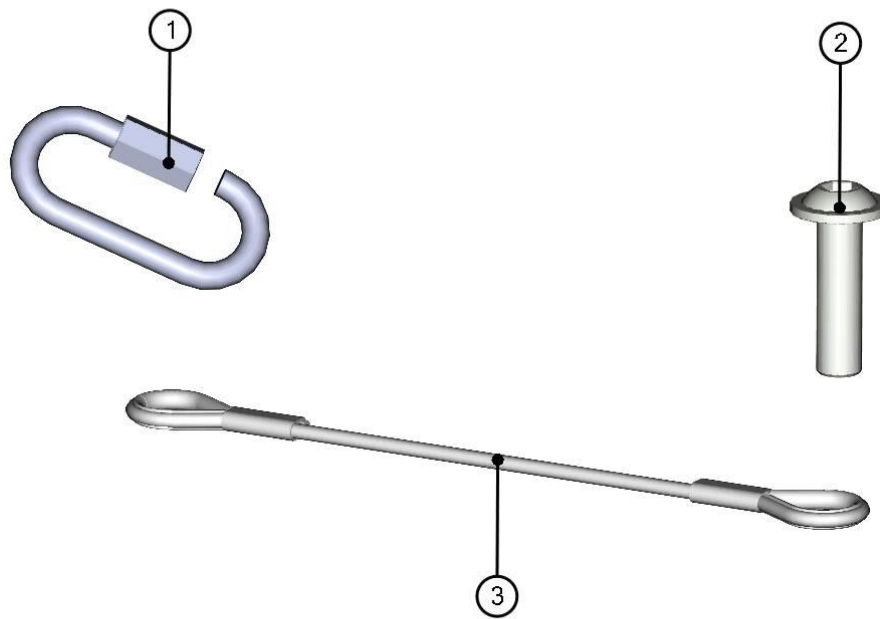

SAFETY STRING ASSEMBLY

37

ID	Catalogue no.	Description	Qty
1	004550	CARABINE	1
2	004187	SCREW M8x30	1
3	004255	STEEL CABLE	1

LEFT DOOR BOTTOM HINGE

ID	Catalogue no.	Description	Qty
1	60S04U01-40W014	LEFT DOOR BOTTOM HINGE ASSEMBLY	1
2	001309	PLASTIC NUT COVER OK 13	4
3	001388	SELF-LOCKING NUT M8	2
4	001387	WASHER 8	4
5	001411	SCREW M8x30	2