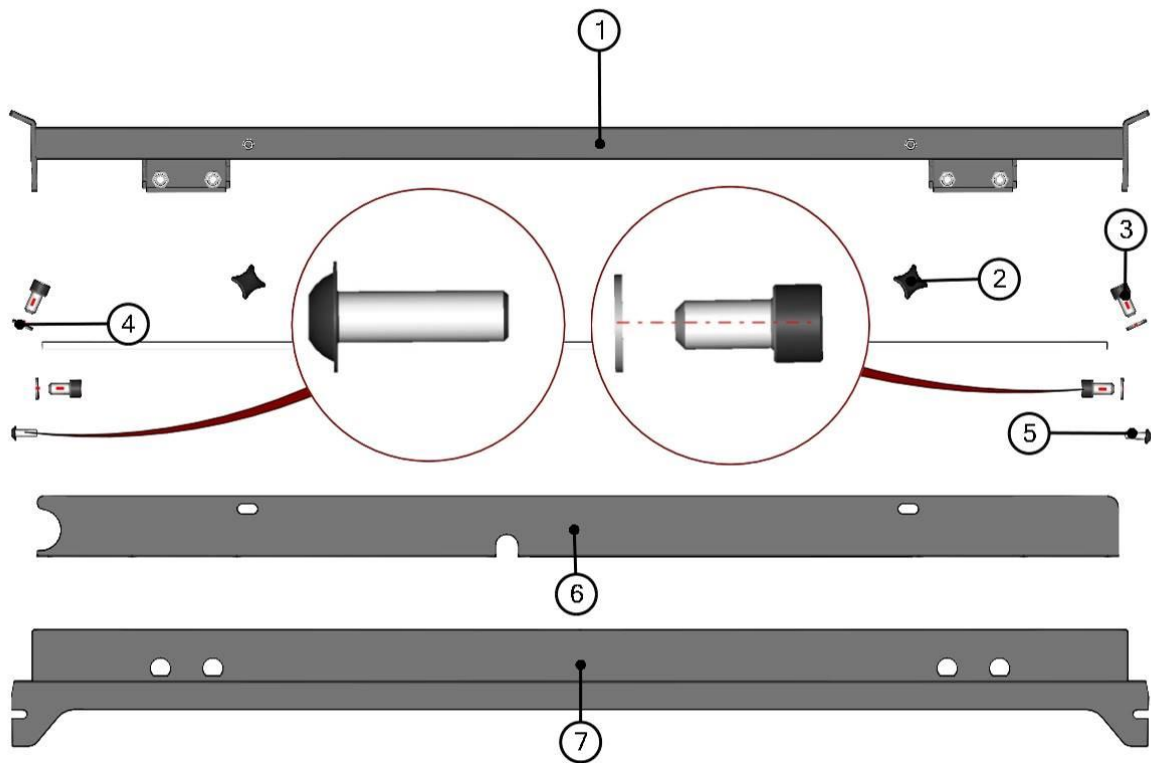

REAR ROOF LEDGE ASSEMBLY

54

ID	Catalogue no.	Description	Qty
1	60S04U01-40W004	REAR ROOF LEDGE WELDED	1
2	004352	SCREW M10x20	4
3	004447	WASHER 10	4

MIDDLE ROOF LEDGE ASSEMBLY

55

ID	Catalogue no.	Description	Qty
1	60S04U01-90W004	MIDDLE ROOF LEDGE WELDED	1
2	004352	SCREW M10x20	4
3	004447	WASHER 10	4

FRONT ROOF LEDGE ASSEMBLY

56

ID	Catalogue no.	Description	Qty
1	60S04U01-90W006	FRONT ROOF LEDGE WELDED	1
2	004352	SCREW M10x20	4
3	004447	WASHER 10	4

FRONT UPPER LEDGE ASSEMBLY

57

ID	Catalogue no.	Description	Qty
1	60S04U01-90W007	FRONT UPPER LEDGE WELDED	1
2	004348	HAND SCREW M6	2
3	004352	M10x20	4
4	004447	WASHER 10	4
5	001723	SCREW M6x20	2
6	60S04U01-90-024	HARNES COVER LEDGE	1
7	60S04U01-10-002	COVER LEDGE	1