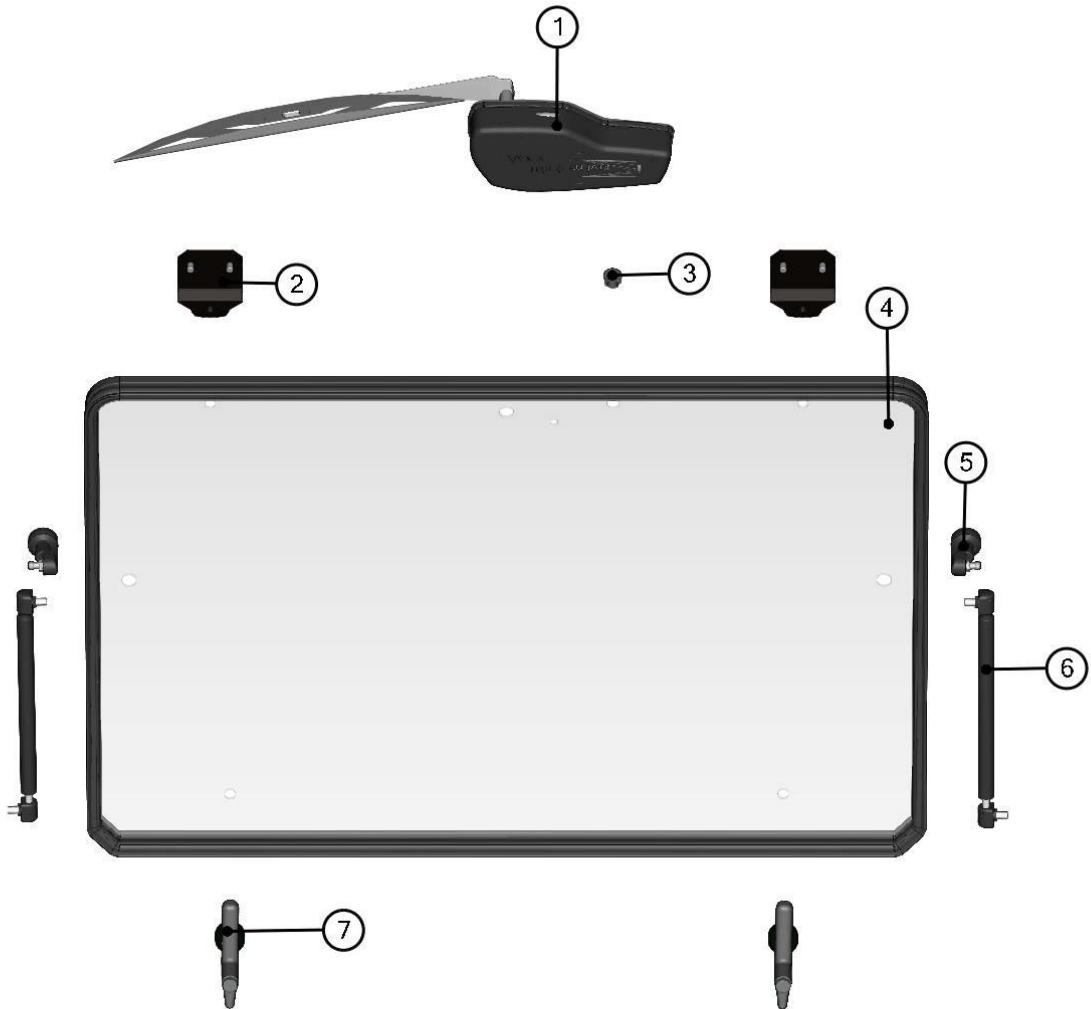

FRONT WINDOW ASSEMBLY

ID	Catalogue no.	Description	Qty
1	60S04U01-10M005	WIPER ASSEMBLY	1
2	60S04U01-10M006	FRONT WINDOW HINGE ASSEMBLY	2
3	001560	RUBBER GROMMET	1
4	60S04U01-10M001	FRONT GLASS WITH SEALNG	1
5	001693	UPPER GAS SPRING HOLDER	2
6	00-10M022	GAS SPRING ASSEMBLY	2
7	00-10M023	FRONT WINDOW LOCK	2