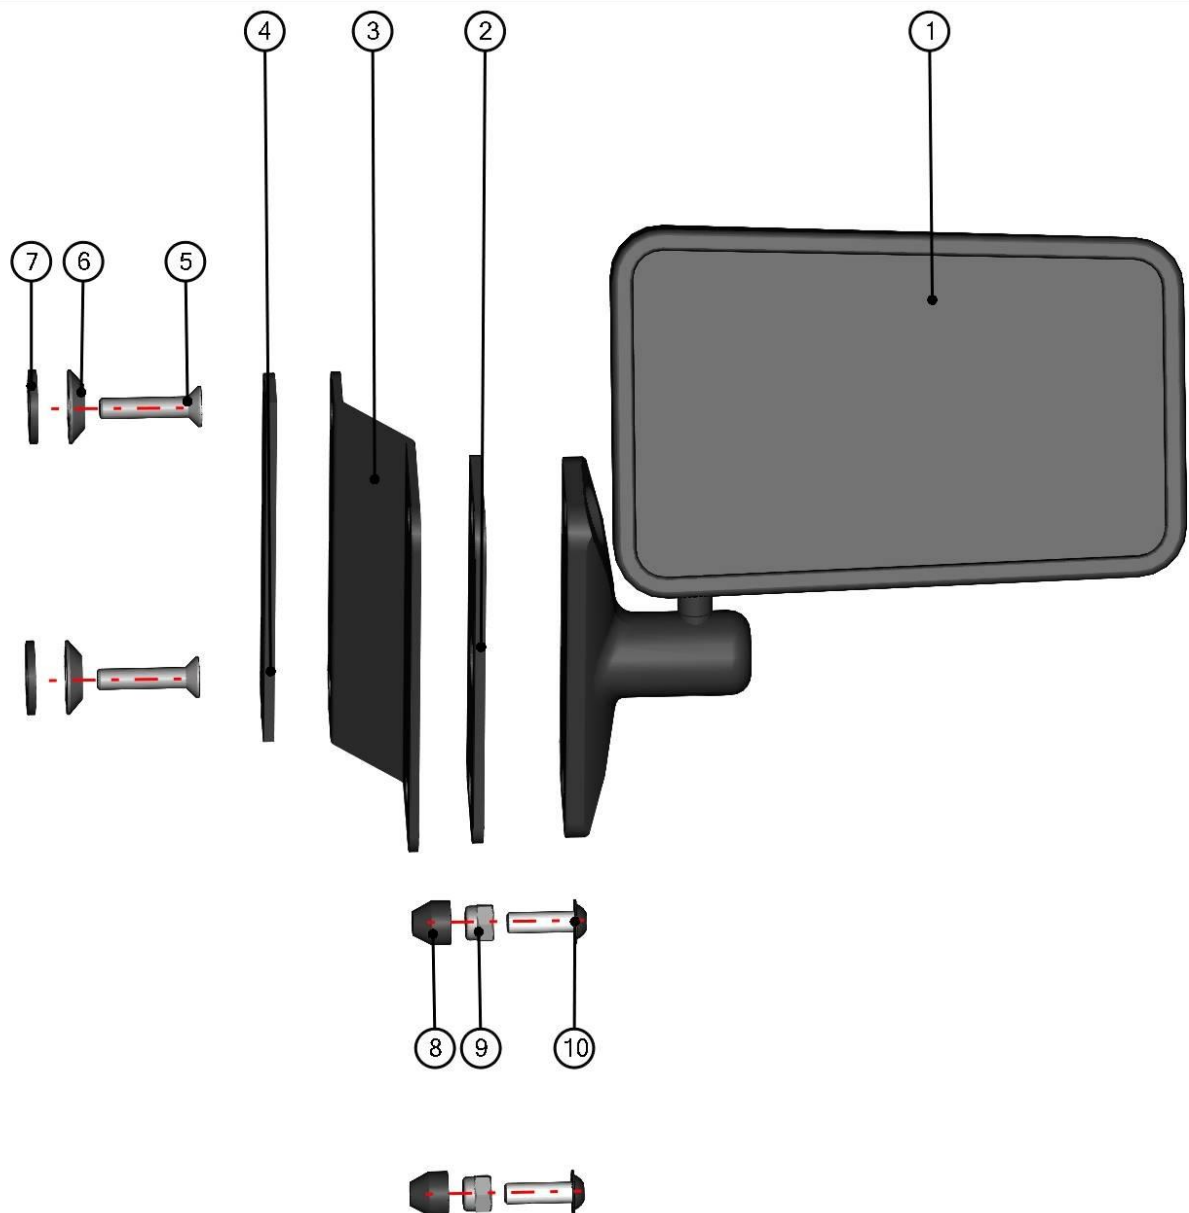

RIGHT REAR VIEW MIRROR

ID	Catalogue no.	Description	Qty
1	002774	RIGHT REAR VIEW MIRROR	1
2	00-109U-001	RUBBER REAR VIEW MIRROR WASHER	1
3	00-109U-002	REAR VIEW MIRROR HOLDER	1
4	00-109U-M003	ADHESIVE TAPE PE	1
5	001701	SCREW M6x30	2
6	001715	PLASTIC WASHER	2
7	001735	RUBBER WASHER EPDM	2
8	001348	PLASTIC NUT COVER OK 10	2
9	001392	SELF-LOCKING NUT M6	2
10	001723	SCREW M6x20	2