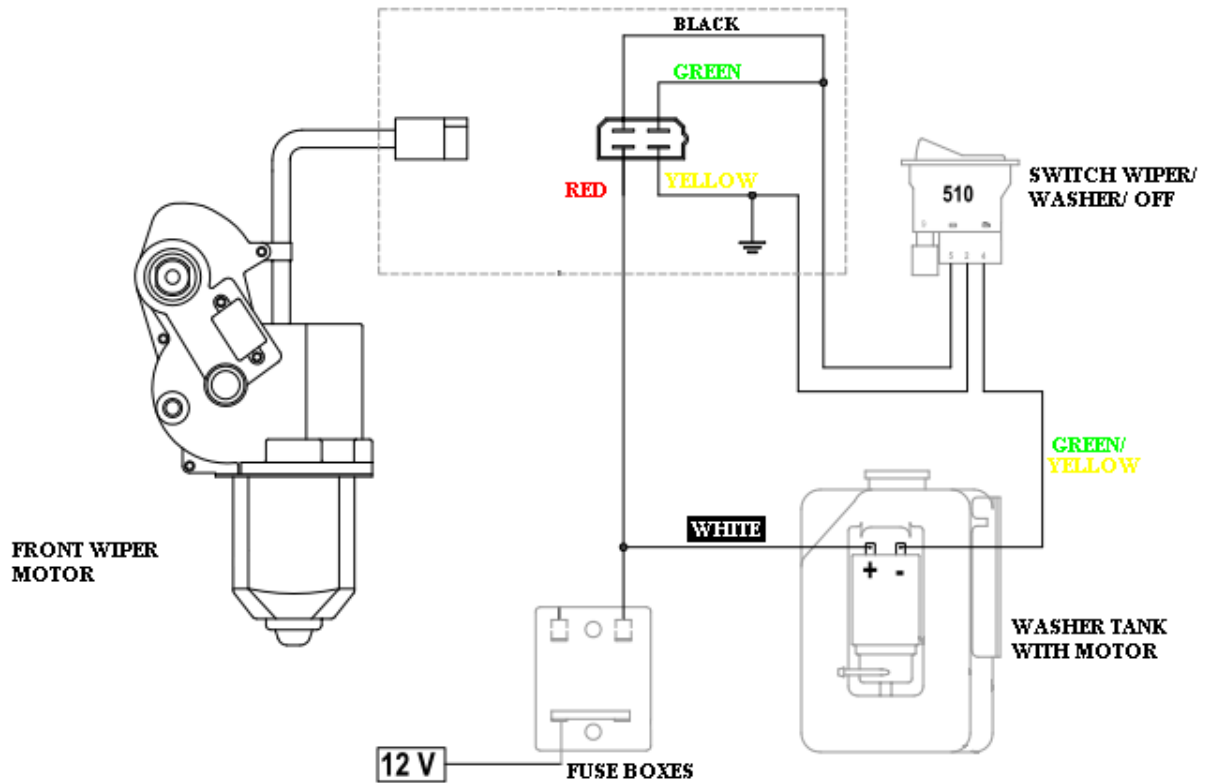

ELECTROINSTALLATION
Overall wiring diagram

Position	Catalogue no.	Description	Qty
1	004322	SWITCH WIPER /WASHER /OFF	1
2	000885	WASHER TANK	1
3	001576	WASHER MOTOR	1
4	001652	FUSE BOX 2x1	1
5	002764	WIPER MOTOR 12V	1
6	60S04U01-01M002	WIPER/WASHER HARNESS	1
7	002018	GROMMET	1