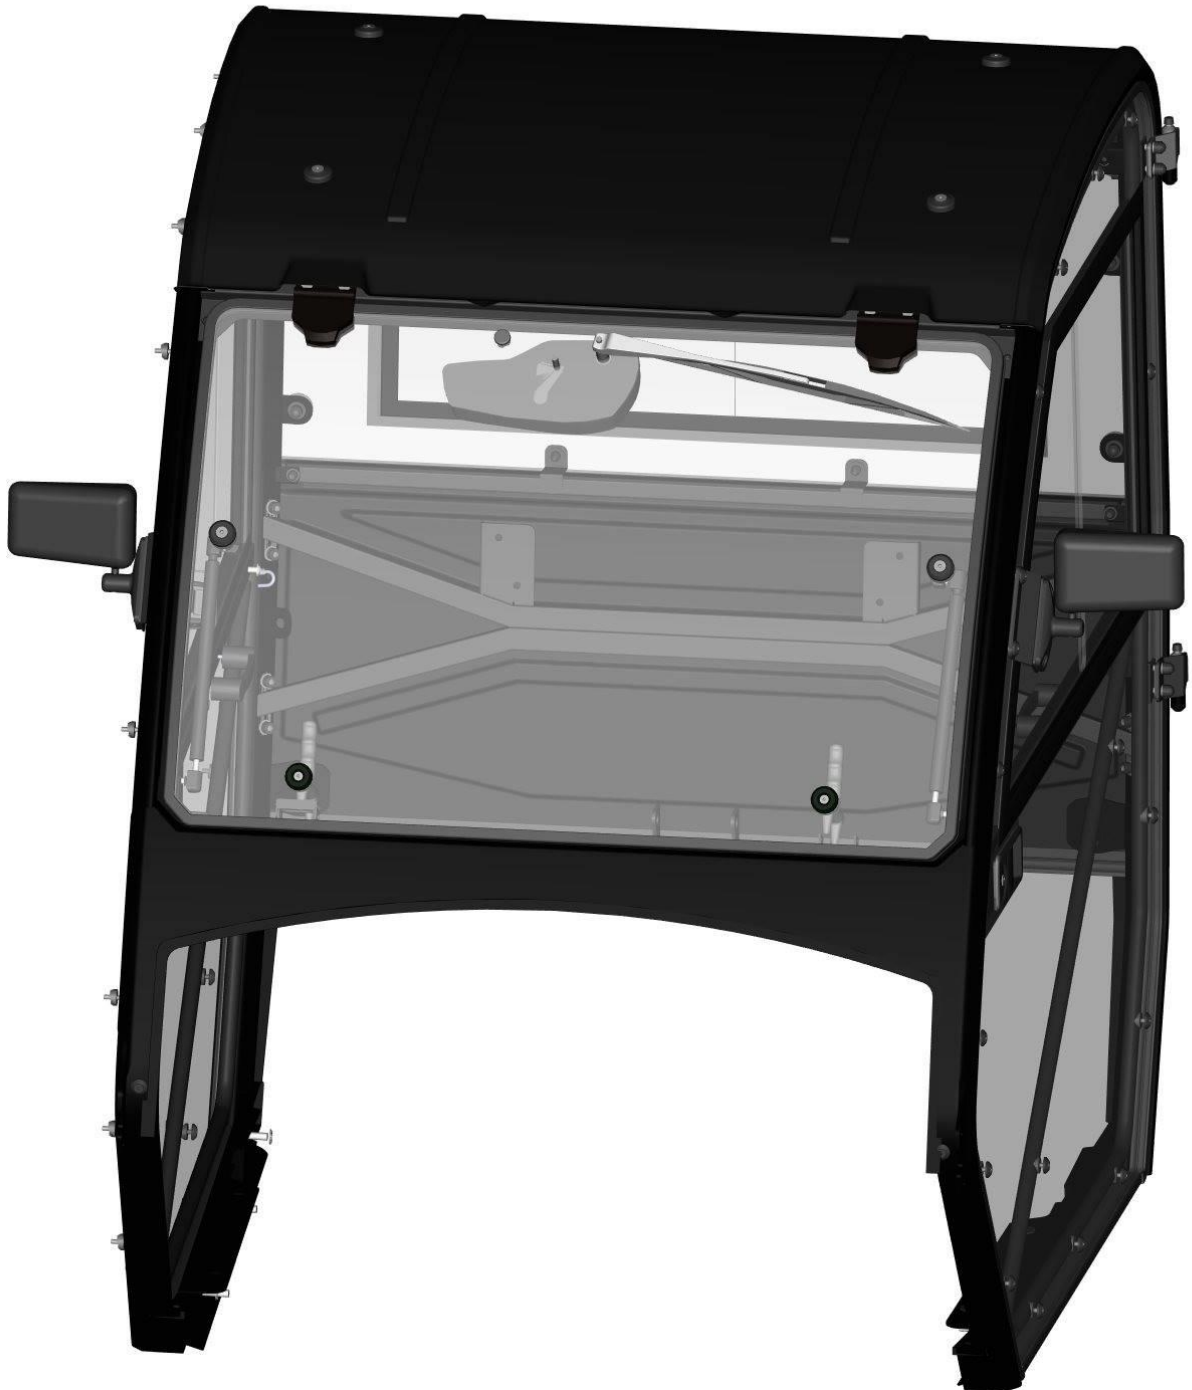

CAB PREVIEW

5

ID	Catalogue no.	Description	Qty	Page
1	60S04U01S30	ROOF PANEL	1	26
2	60S04U01S20	REAR PANEL	1	16
3	60S04U01S40	LEFT DOOR	1	31
4	60S04U01S10	FRONT PANEL	1	7
5	60S04U01S50	RIGHT DOOR	1	42
6	60S04U01S90	SUPPORT FRAME	1	53