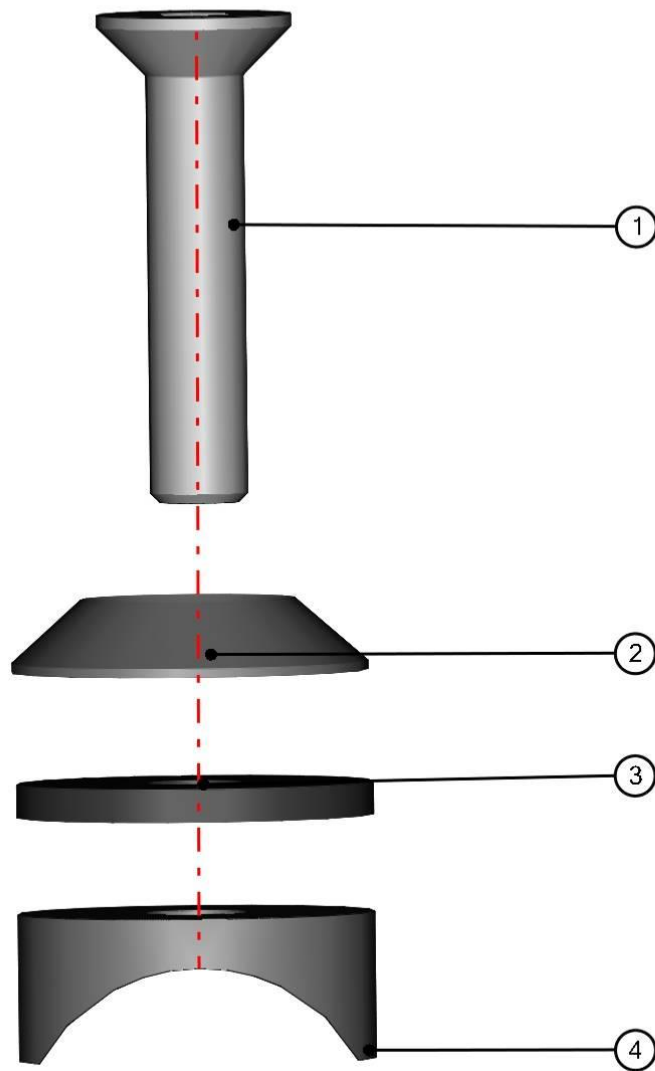

POLYCARBONATE FIXING ASSEMBLY

46

ID	Catalogue no.	Description	Qty
1	001701	SCREW M6x30	1
2	001715	PLASTIC WASHER	1
3	001735	RUBBER WASHER EPDM	1
4	001736	SADDLE WASHER	1