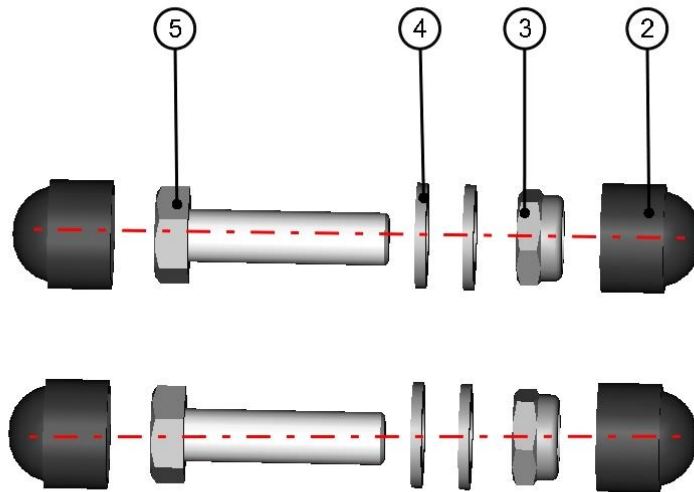

LEFT DOOR UPPER HINGE

ID	Catalogue no.	Description	Qty
1	60S04U01-40W013	LEFT DOOR UPPER HINGE WELDED	1
2	001309	PLASTIC NUT COVER OK 13	4
3	001388	SELF-LOCKING NUT M8	2
4	001387	WASHER 8	4
5	001411	SCREW M8x30	2