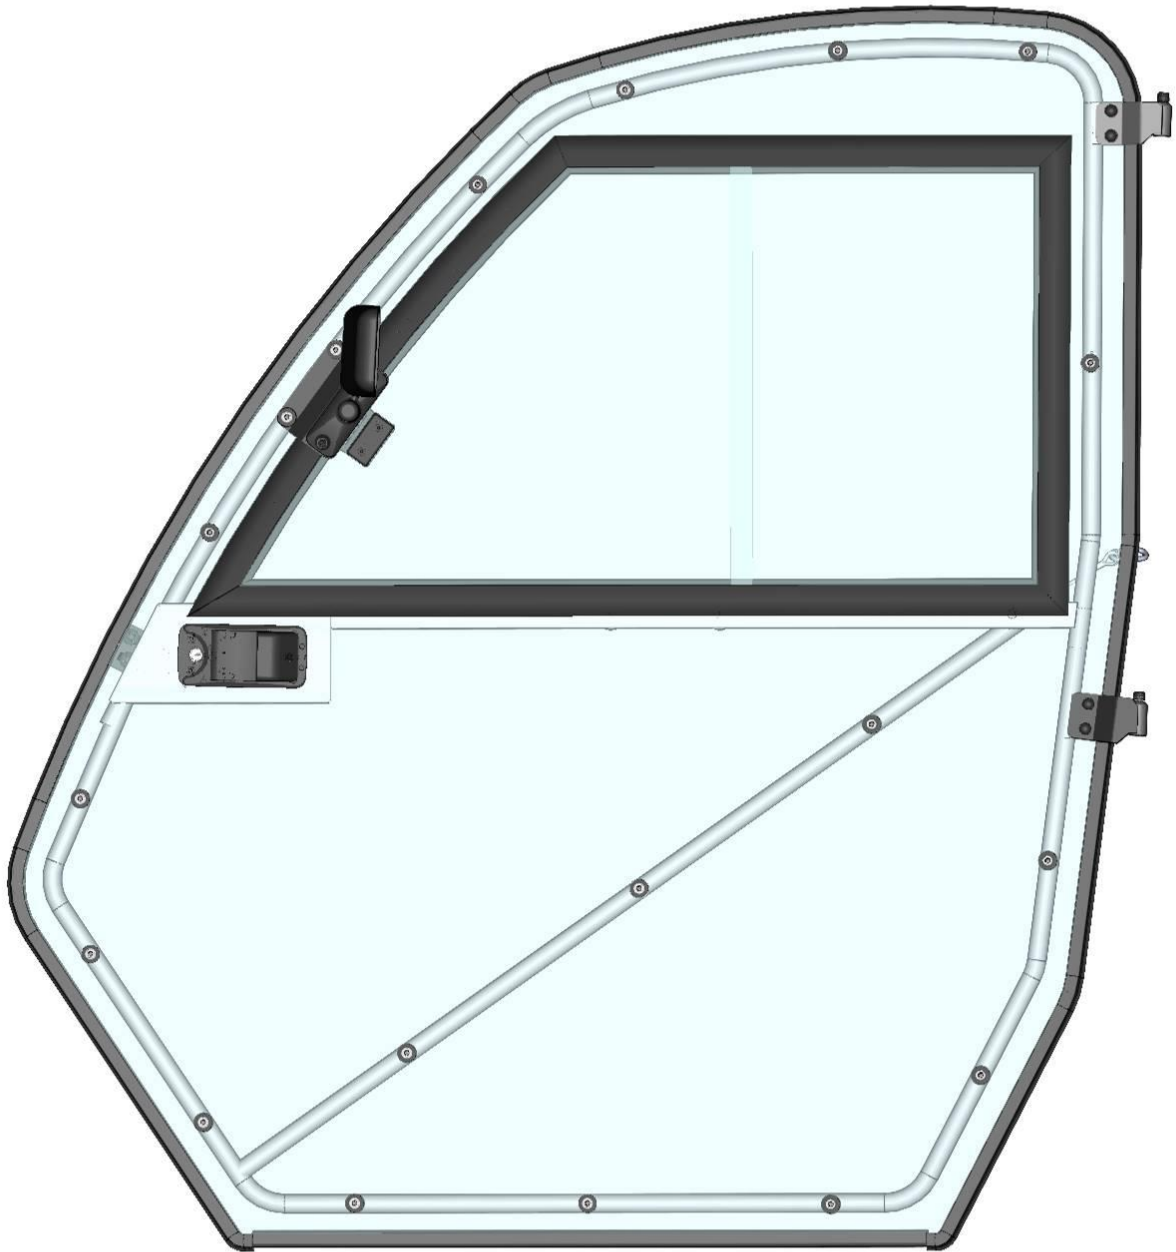

LEFT DOOR

30