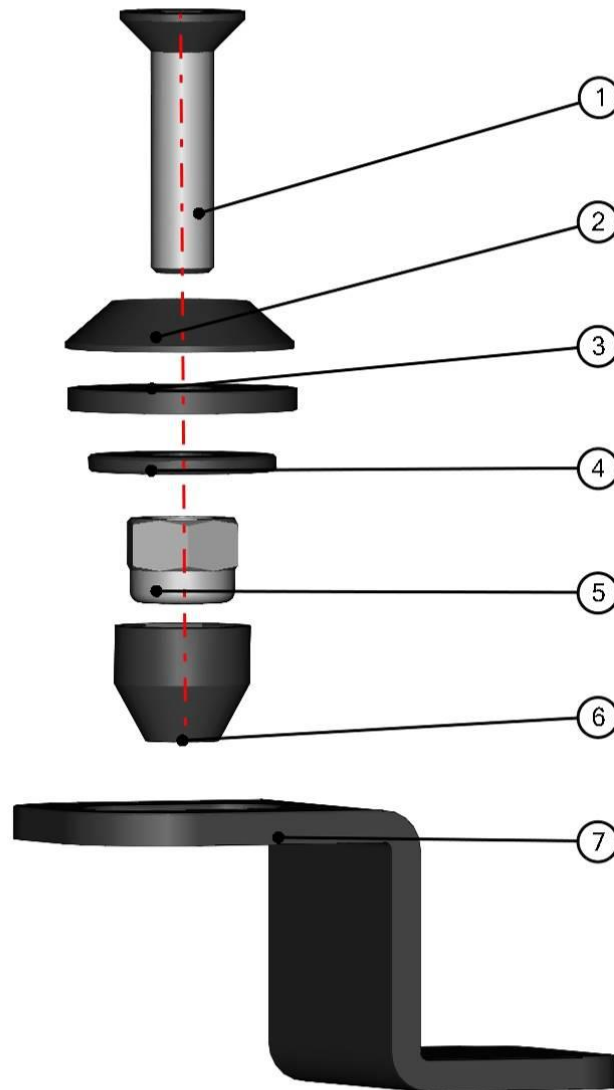

REAR PANEL HOLDER ASSEMBLY

ID	Catalogue no.	Description	Qty
1	002120	SCREW M6x30	1
2	001715	PLASTIC WASHER	1
3	001735	RUBBER WASHER EPDM	1
4	004318	RIVET WASHER 6	1
5	001392	SELF-LOCKING NUT M6	1
6	001348	PLASTIC NUT COVER OK 10	1
7	60S04U01-20-011	BOTTOM REAR PANEL HOLDER	1