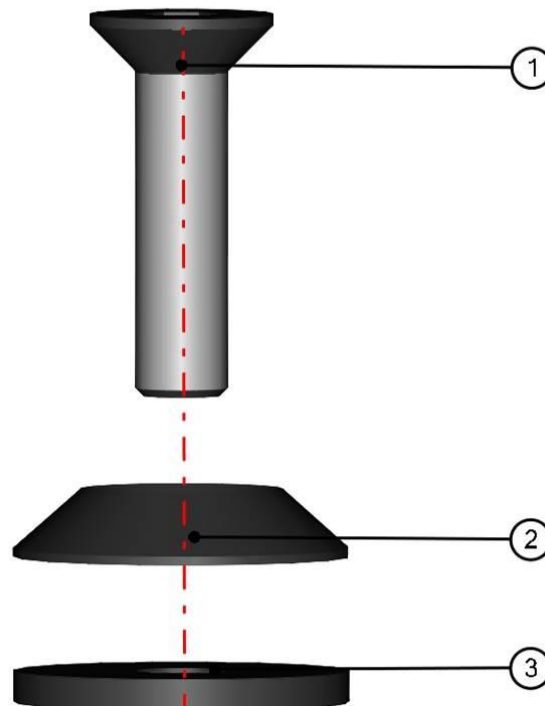

FRONT BOTTOM LEDGE FIXING ASSEMBLY

ID	Catalogue no.	Description	Qty
1	002120	SCREW M6x30	1
2	001715	PLASTIC WASHER	1
3	001735	RUBBER WASHER EPDM	1