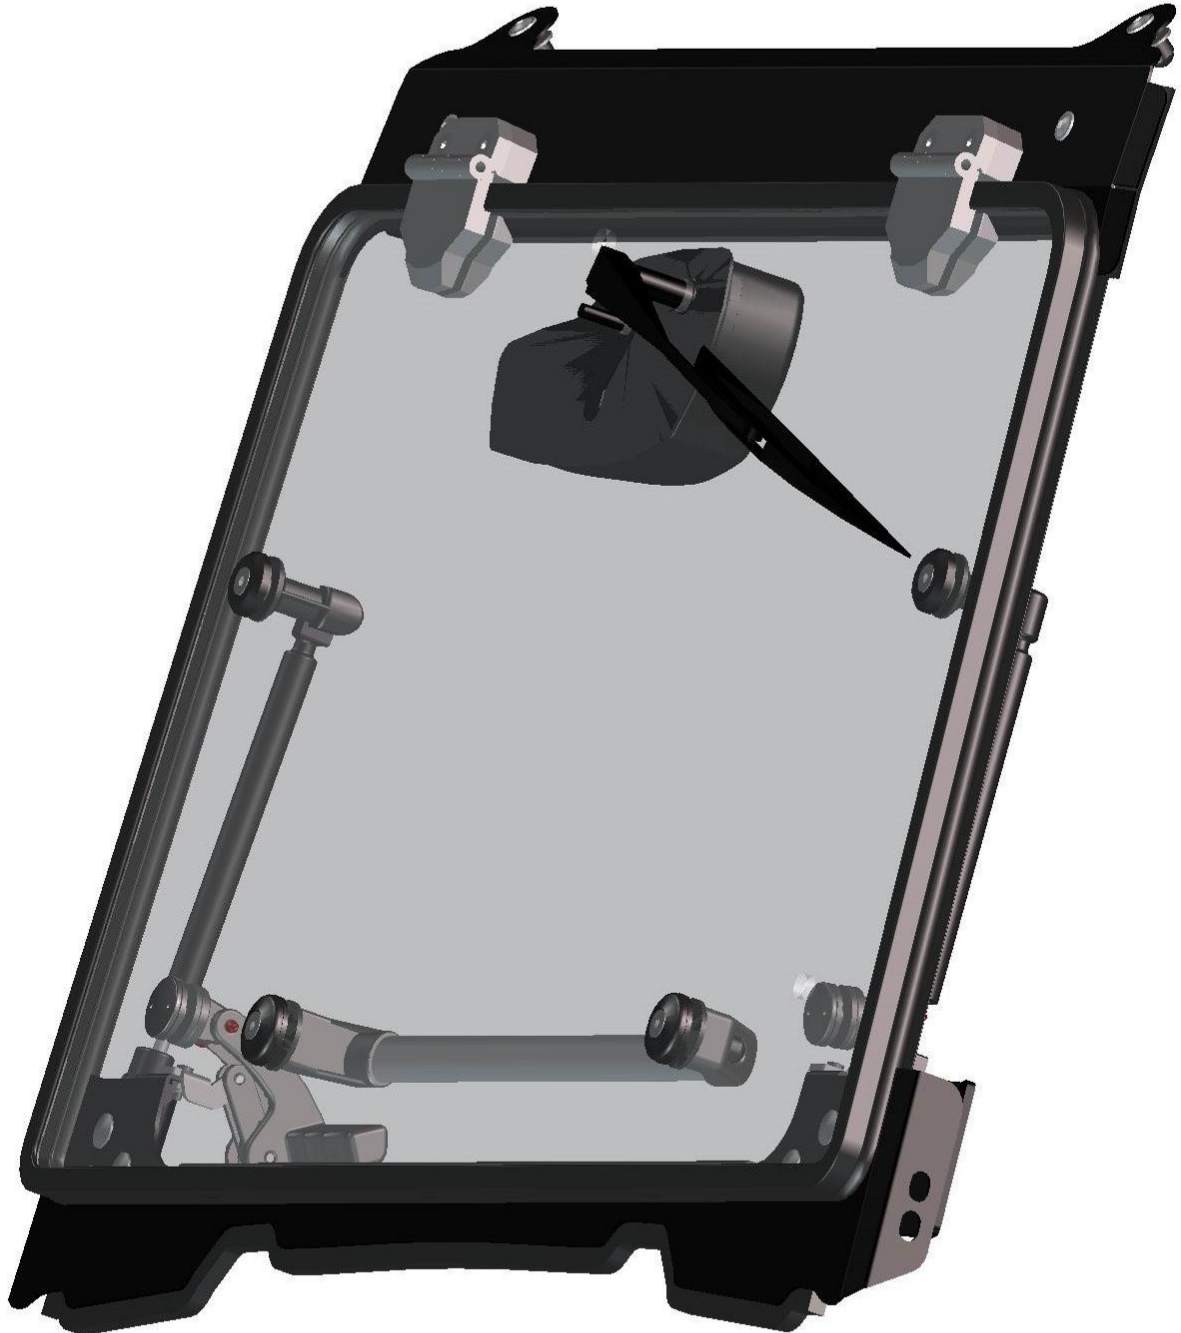

HardCabs →

SPARE - PARTS CATALOG

POLARIS **RZR 1000 XP**

CAB PREVIEW

Id	Catalogue no.	Description	Qty
1	32S08U01S30	ROOF	1
2	32S08U01S20	REAR PANEL	1
3	32S08U01S40	LEFT DOOR	1
4	32S08U01S10	FRONT PANEL	1
5	32S08U01S50	RIGHT DOOR	1

FRONT PANEL

Id	Catalogue no.	Description	Qty
1	00-10M012	FRONT UPPER HINGE ASSEMBLY	2
2	32S08U01-10M002	FRONT UPPER LEDGE ASSEMBLY	1
3	32S08U01-10M009	WIPER ASSEMBLY	1
4	00-20M005	GAS SPRING HOLDER ASSEMBLY	2
5	000865	GAS SPRING ASSEMBLY	2
6	32S08U01-10M011	LEFT GLASS LOCK ASSEMBLY	1
7	32S08U01-10M006	LEFT BOTTOM LEDGE HOLDER ASSEMBLY	1
8	32S08U01-10M005	FRONT BOTTOM LEDGE ASSEMBLY	1
9	00-113U-M001	WINDOW HANDLE ASSEMBLY	1
10	32S08U01-10M007	RIGHT BOTTOM LEDGE HOLDER ASSEMBLY	1
11	32S08U01-10M012	RIGHT GLASS LOCK ASSEMBLY	1
12	32S08U01-10M004	FRONT GLASS WITH SEALING	1

ROOF

Id	Catalogue no.	Description	Qty
1	32S08U01-30M003	RIGHT ROOF LEDGE ASSEMBLY	1
2	32S08U01-30M001	ROOF PANEL ASSEMBLY	1
3	32S08U01-30M002	LEFT ROOF LEDGE ASSEMBLY	1
4	32S08U01-30M004	ROOF HOLDER ASSEMBLY	4