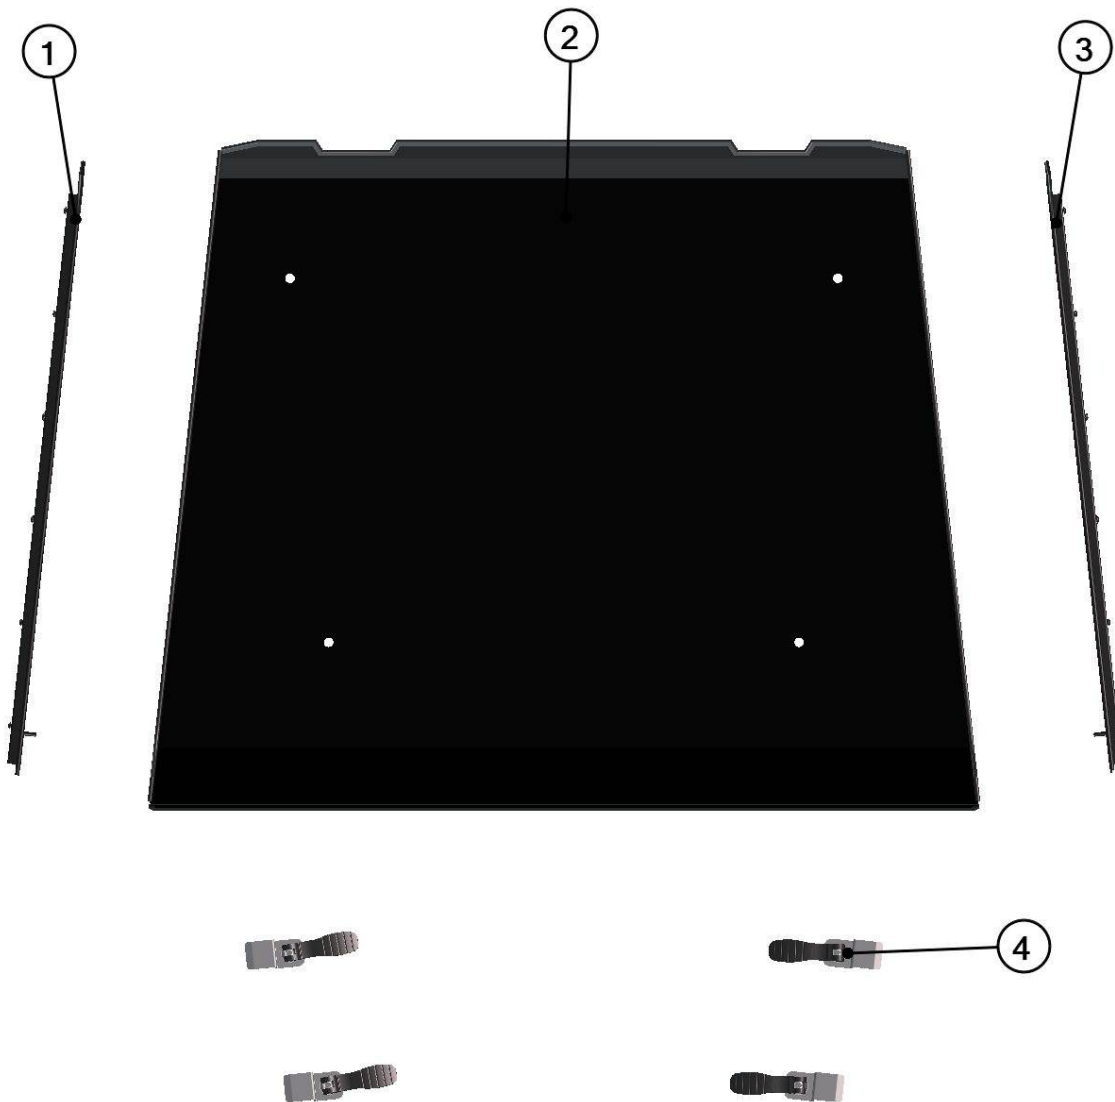

ROOF

Id	Catalogue no.	Description	Qty
1	32S08U01-30M003	RIGHT ROOF LEDGE ASSEMBLY	1
2	32S08U01-30M001	ROOF PANEL ASSEMBLY	1
3	32S08U01-30M002	LEFT ROOF LEDGE ASSEMBLY	1
4	32S08U01-30M004	ROOF HOLDER ASSEMBLY	4