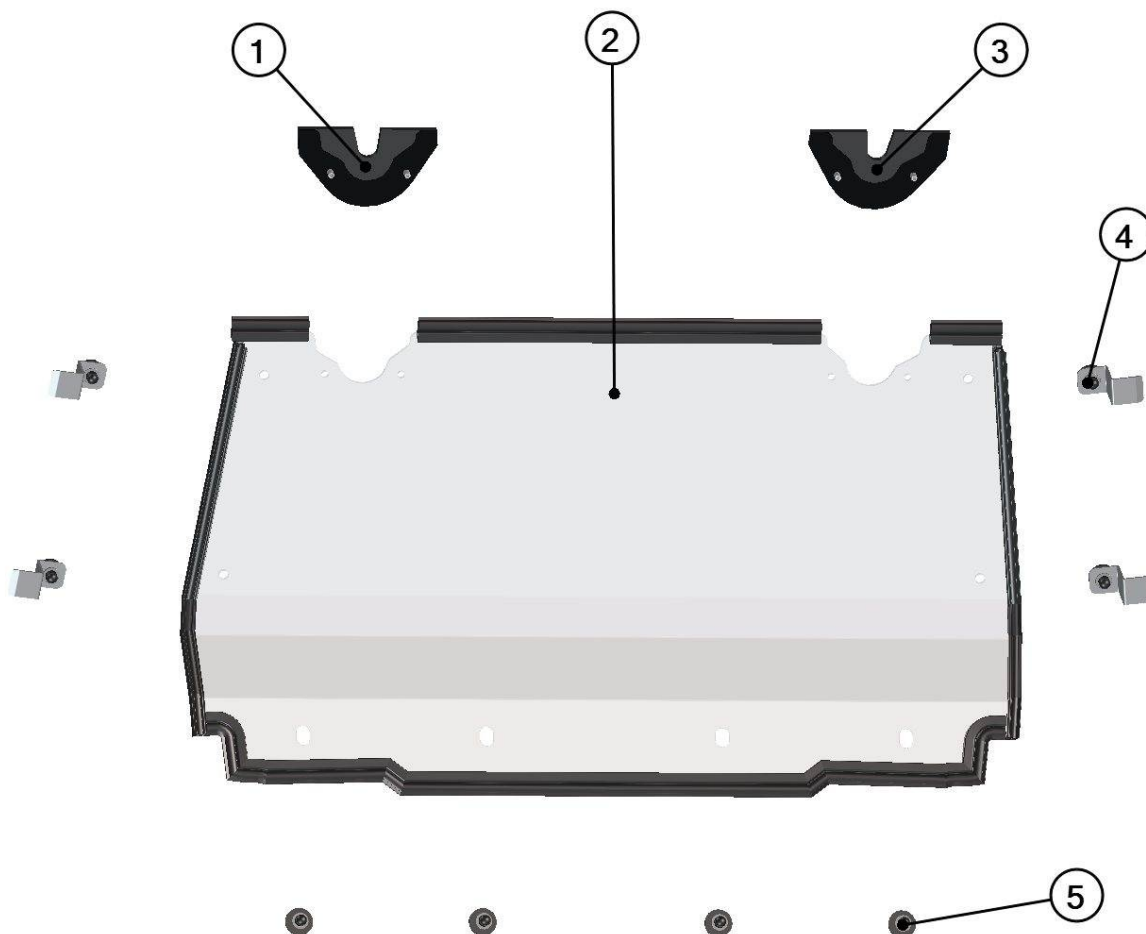

Id	Catalogue no.	Description	Qty
1	32S08U01-20M003	RIGHT PIPE SEALING ASSEMBLY	1
2	32S08U01-20M001	REAR WINDOW POLY WITH SEALING	1
3	32S08U01-20M002	LEFT PIPE SEALING ASSEMBLY	1
4	32S08U01-20M005	REAR GLASS HOLDER ASSEMBLY	4
5	00-00M001	GLASS FIXING ASSEMBLY	4