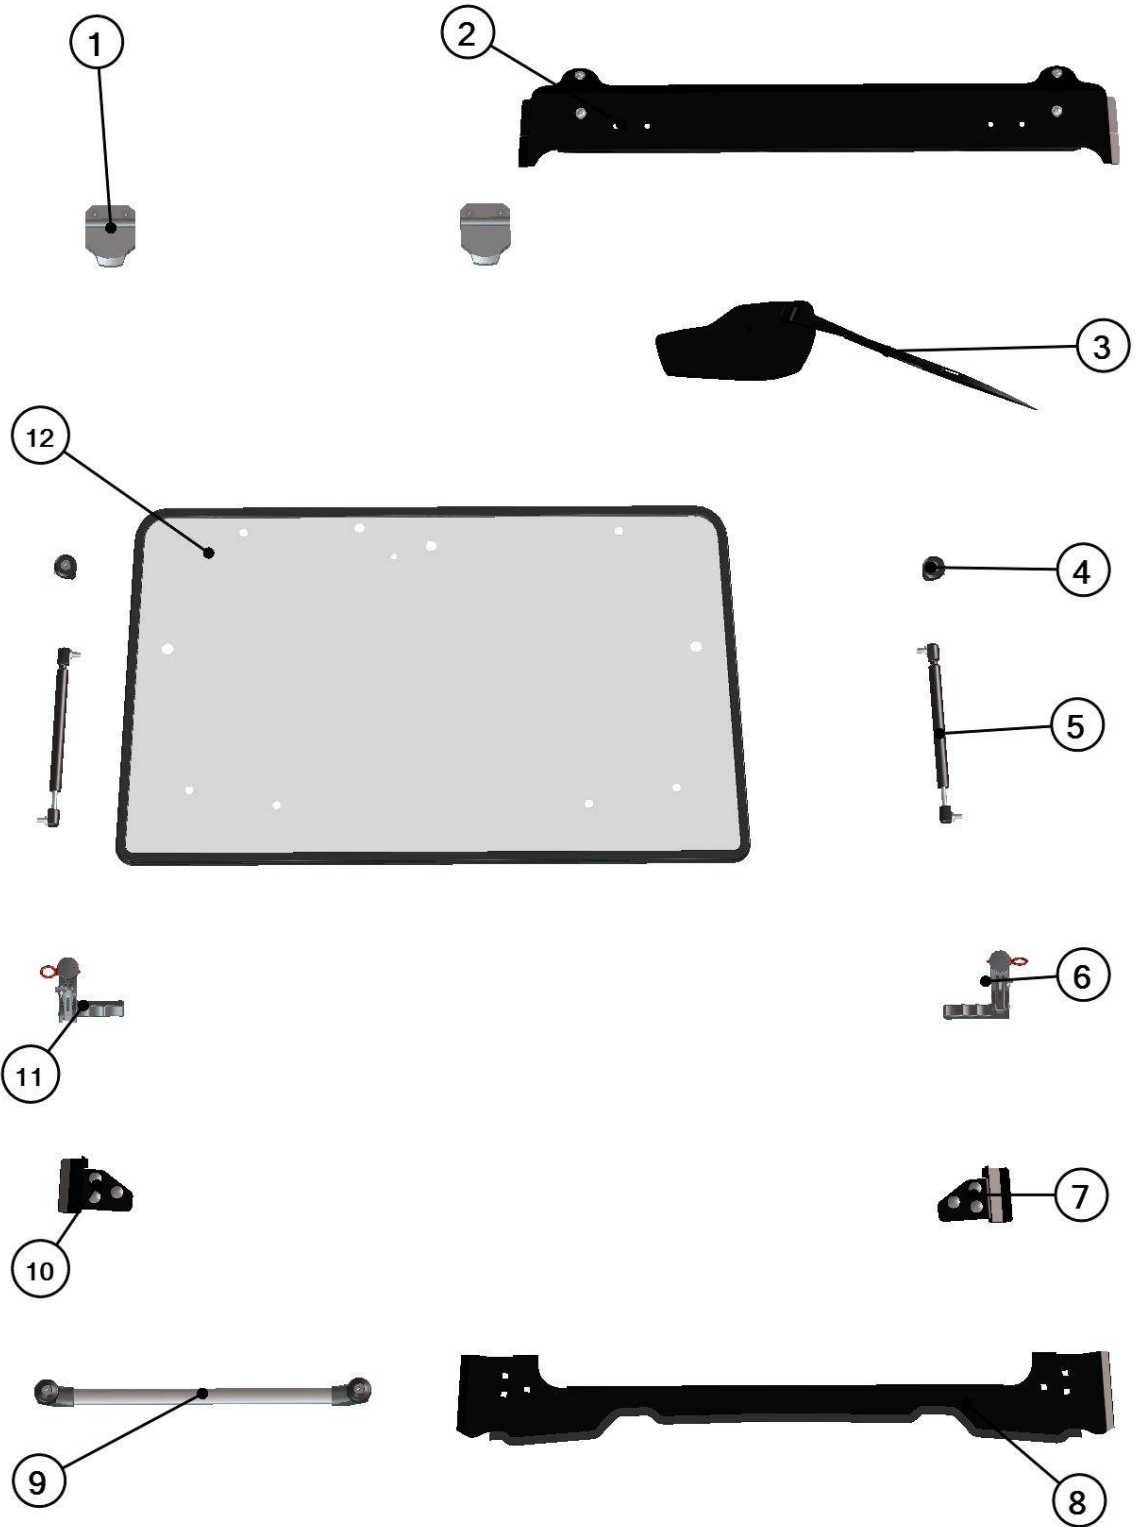

HardCabs →

SPARE - PARTS CATALOG

POLARIS **RZR 1000 XP**

CAB PREVIEW

Id	Catalogue no.	Description	Qty
1	32S08U01S30	ROOF	1
2	32S08U01S20	REAR PANEL	1
3	32S08U01S40	LEFT DOOR	1
4	32S08U01S10	FRONT PANEL	1
5	32S08U01S50	RIGHT DOOR	1

FRONT PANEL

Id	Catalogue no.	Description	Qty
1	00-10M012	FRONT UPPER HINGE ASSEMBLY	2
2	32S08U01-10M002	FRONT UPPER LEDGE ASSEMBLY	1
3	32S08U01-10M009	WIPER ASSEMBLY	1
4	00-20M005	GAS SPRING HOLDER ASSEMBLY	2
5	000865	GAS SPRING ASSEMBLY	2
6	32S08U01-10M011	LEFT GLASS LOCK ASSEMBLY	1
7	32S08U01-10M006	LEFT BOTTOM LEDGE HOLDER ASSEMBLY	1
8	32S08U01-10M005	FRONT BOTTOM LEDGE ASSEMBLY	1
9	00-113U-M001	WINDOW HANDLE ASSEMBLY	1
10	32S08U01-10M007	RIGHT BOTTOM LEDGE HOLDER ASSEMBLY	1
11	32S08U01-10M012	RIGHT GLASS LOCK ASSEMBLY	1
12	32S08U01-10M004	FRONT GLASS WITH SEALING	1

RIGHT TABLE

Id	Catalogue no.	Description	Qty
1	32S08U01-50M004	RIGHT WINDOW ASSEMBLY	1
2	32S08U01-50M011	RIGHT DOOR BASE PANEL	1
3	32S08U01-40M005	DOOR BASE HOLDER ASSEMBLY	1
4	32S08U01-40M009	DOOR BASE FIXING ASSEMBLY	2
5	000868	GAS SPRING ASSEMBLY	1
6	32S08U01-50M003	RIGHT DOOR PANEL	1
7	32S08U01-50M007	RIGHT UPPER DOOR HINGE ASSEMBLY	1
8	32S08U01-50M008	RIGHT BOTTOM DOOR HINGE ASSEMBLY	1
9	001703	DOOR HANDLE	1
10	001744	RIGHT INNER DOOR LOCK	1
11	000841	OUTER DOOR LOCK	1
12	32S08U01-50M006	RIGHT DOOR STOP ASSEMBLY	1
13	00-109U-M004	RIGHT MIRROR ASSEMBLY	1
14	00-00M020	POLYCARBONATE FIXING ASSEMBLY 1	3
15	00-00M019	POLYCARBONATE FIXING ASSEMBLY 2	12