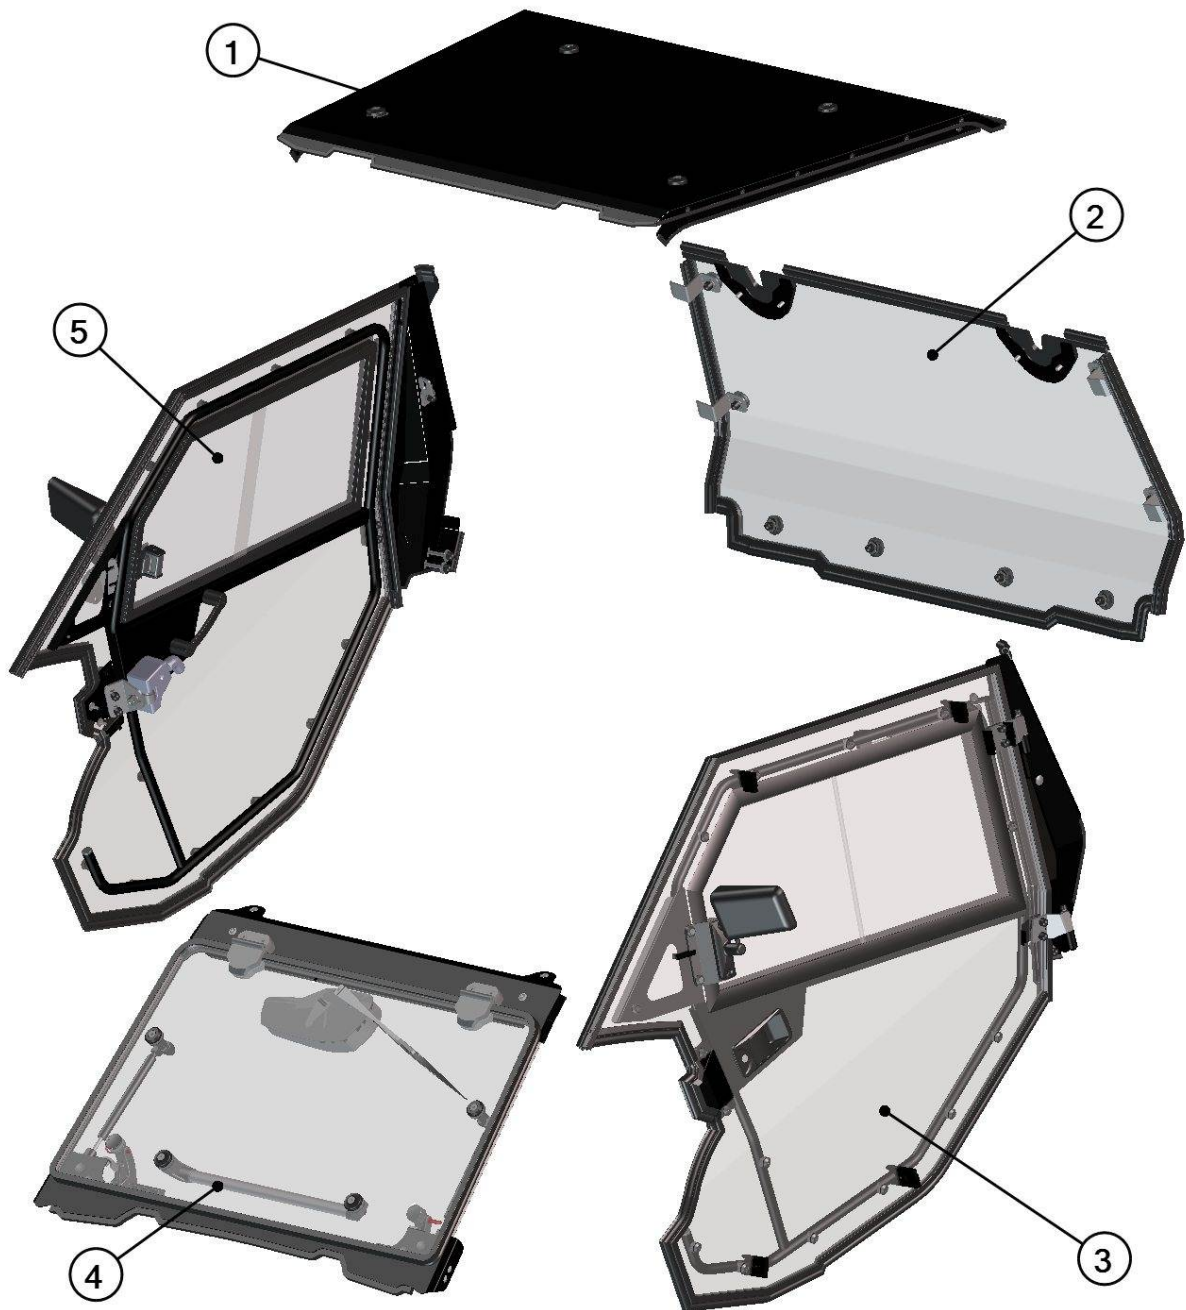

HardCabs →

SPARE - PARTS CATALOG

POLARIS **RZR 1000 XP**

CAB PREVIEW

Id	Catalogue no.	Description	Qty
1	32S08U01S30	ROOF	1
2	32S08U01S20	REAR PANEL	1
3	32S08U01S40	LEFT DOOR	1
4	32S08U01S10	FRONT PANEL	1
5	32S08U01S50	RIGHT DOOR	1

FRONT PANEL

Id	Catalogue no.	Description	Qty
1	00-10M012	FRONT UPPER HINGE ASSEMBLY	2
2	32S08U01-10M002	FRONT UPPER LEDGE ASSEMBLY	1
3	32S08U01-10M009	WIPER ASSEMBLY	1
4	00-20M005	GAS SPRING HOLDER ASSEMBLY	2
5	000865	GAS SPRING ASSEMBLY	2
6	32S08U01-10M011	LEFT GLASS LOCK ASSEMBLY	1
7	32S08U01-10M006	LEFT BOTTOM LEDGE HOLDER ASSEMBLY	1
8	32S08U01-10M005	FRONT BOTTOM LEDGE ASSEMBLY	1
9	00-113U-M001	WINDOW HANDLE ASSEMBLY	1
10	32S08U01-10M007	RIGHT BOTTOM LEDGE HOLDER ASSEMBLY	1
11	32S08U01-10M012	RIGHT GLASS LOCK ASSEMBLY	1
12	32S08U01-10M004	FRONT GLASS WITH SEALING	1

ROOF

Id	Catalogue no.	Description	Qty
1	32S08U01-30M003	RIGHT ROOF LEDGE ASSEMBLY	1
2	32S08U01-30M001	ROOF PANEL ASSEMBLY	1
3	32S08U01-30M002	LEFT ROOF LEDGE ASSEMBLY	1
4	32S08U01-30M004	ROOF HOLDER ASSEMBLY	4