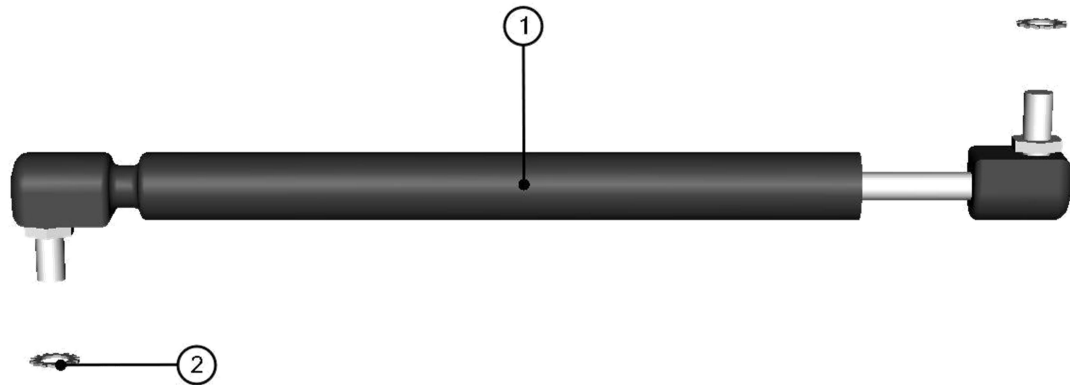

REAR DOOR GAS SPRING ASSEMBLY

68

ID	Catalogue no.	Description	Qty
1	000865	FRONT DOOR GAS SPRING	1
2	001489	SERRATED LOCK WASHER	2