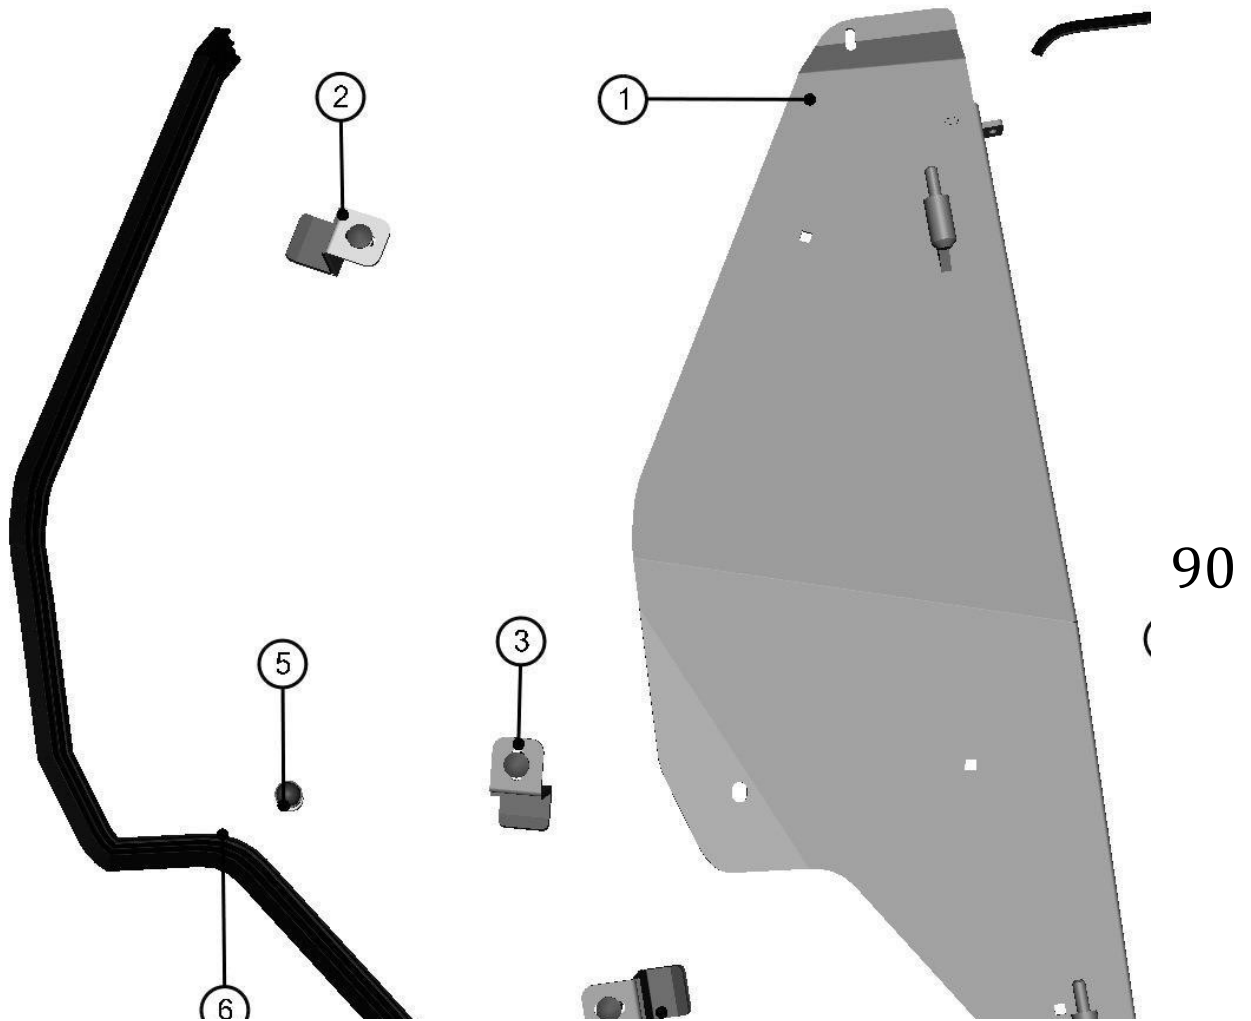

RIGHT REAR DOOR BASE ASSEMBLY

ID	Catalogue no.	Description	Qty
1	32S08U04-50W002	REAR RIGHT DOOR BASE WELDED	1
2	32S08U03-40M007	REAR DOOR BASE UPPER HOLDER ASSEMBLY	1
3	32S08U03-40M011	REAR DOOR BASE MIDDLE HOLDER ASSEMBLY	1
4	32S08U03-40M016	REAR DOOR BASE BOTTOM HOLDER ASSEMBLY	1
5	32S08U03-40M014	REAR DOOR BASE FIXING ASSEMBLY	1
6	002454^32S08U04-40M013	RUBBER PROFILE "SARAZIN SIDE"	1
7	001001^32S08U04-40M013	RUBBER PROFILE "LEMOVKA"	1