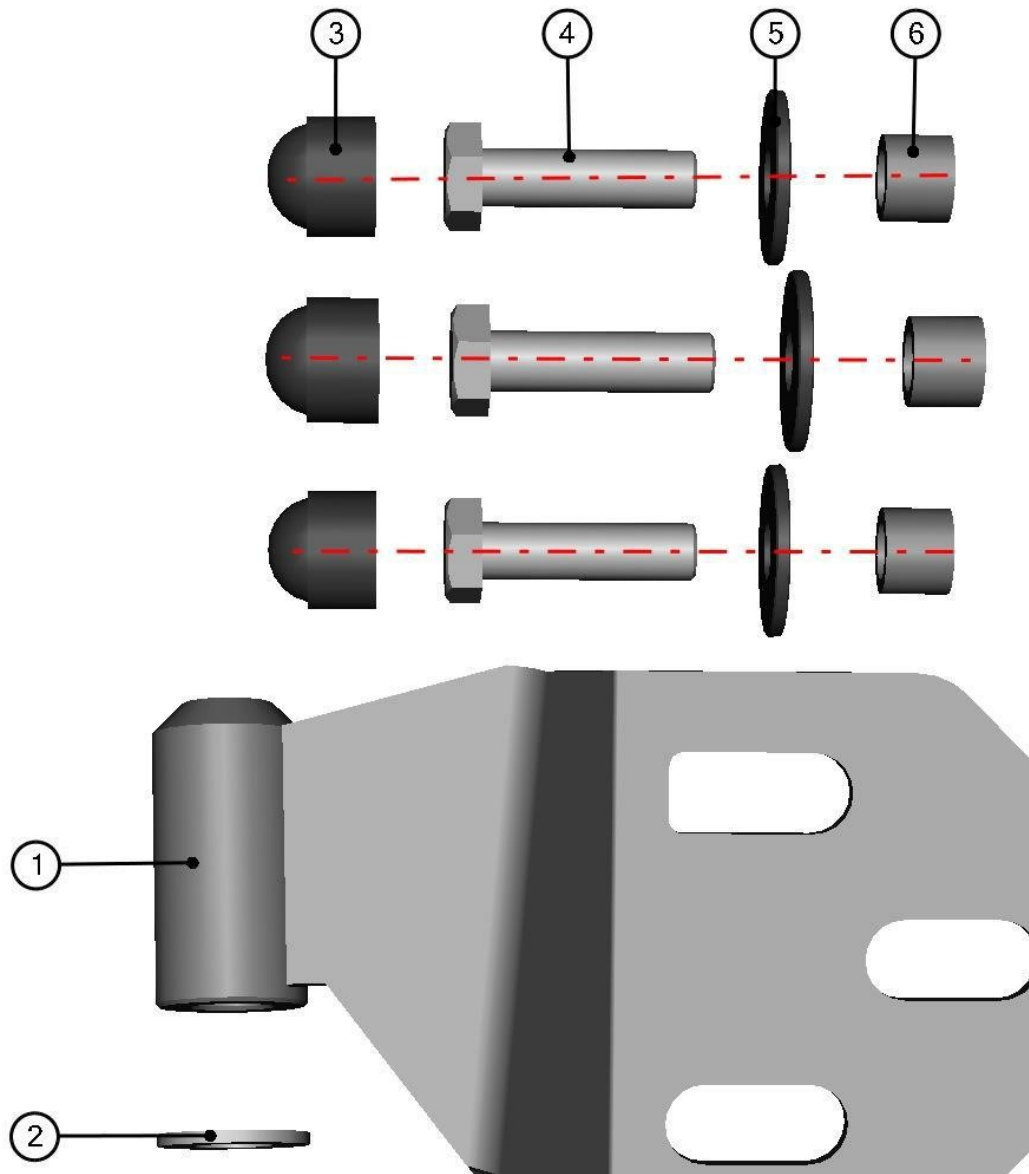

FRONT RIGHT DOOR BOTTOM HINGE ASSEMBLY

ID	Catalogue no.	Description	Qty
1	32S08U04-50W009	RIGHT FRONT DOOR BOTTOM HINGE WELDED	1
2	004447	WASHER 10	1
3	001309	PLASTIC NUT COVER OK 13	3
4	001411	SCREW M8x30	3
5	003322	RIVET WASHER	3
6	004612	DISTANCE TUBE	3