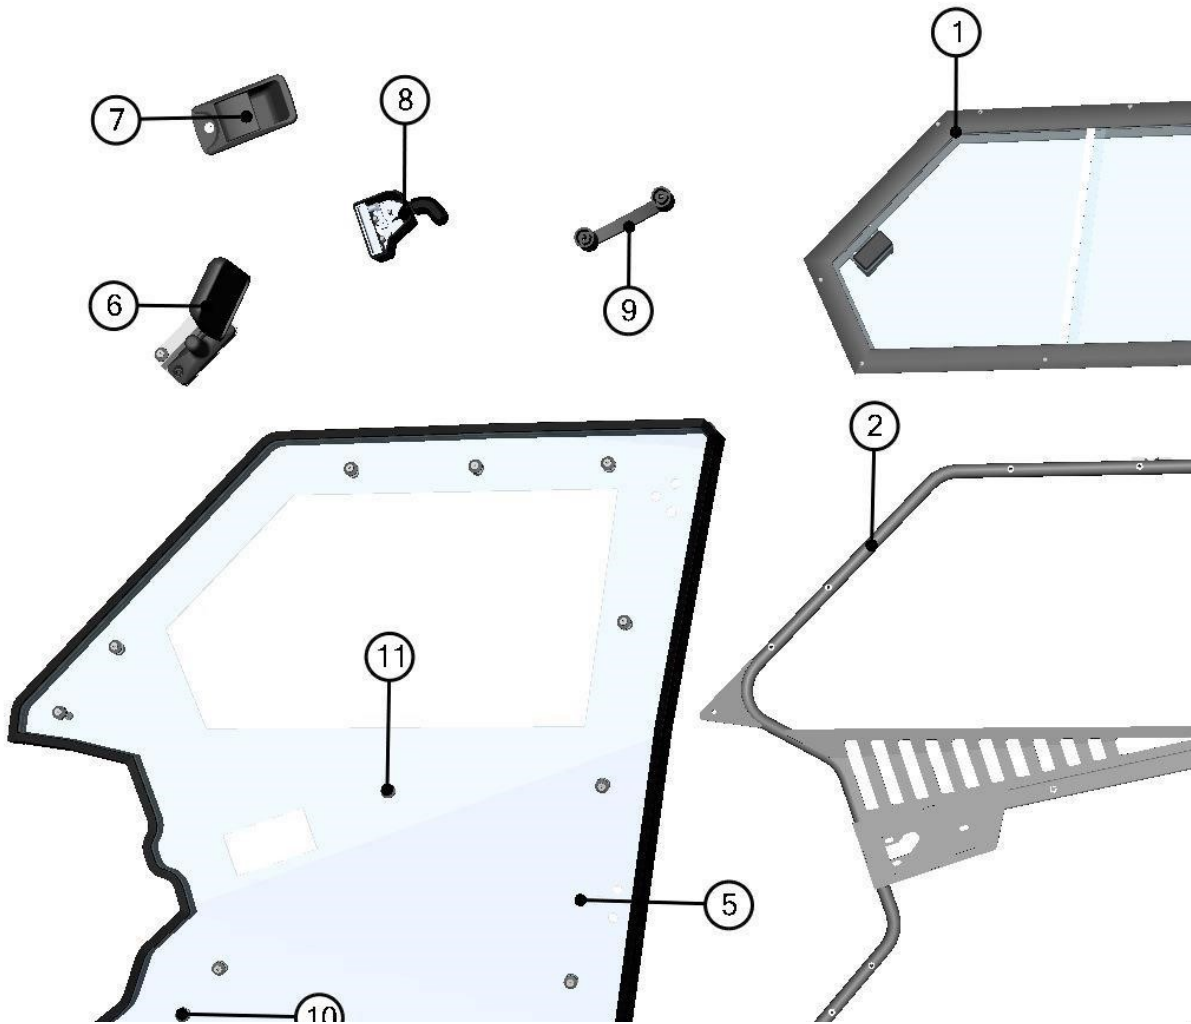

LEFT FRONT DOOR ASSEMBLY

44

ID	Catalogue no.	Description	Qty
1	32S08U03-40M003	FRONT LEFT DOOR WINDOW ASSEMBLY	1
2	32S08U03-40W001	FRONT LEFT DOOR FRAME WELDED	1
3	32S08U04-40M009	FRONT LEFT DOOR UPPER HINGE ASSEMBLY	1
4	32S08U04-40M010	FRONT LEFT DOOR BOTTOM HINGE ASSEMBLY	1
5	32S08U04-40M016	FRONT LEFT DOOR POLYCARBONATE WITH SEALING	1
6	00-109U-M006	PANORAMIC REAR VIEW MIRROR	1
7	000841	OUTER DOOR LOCK	1
8	00-40M019	LEFT INNER DOOR LOCK	1
9	00-40M018	DOOR HANDLE	1
10	00-00M019	POLYCARBONATE FIXING ASSEMBLY	12
11	00-00M020	FRAME FIXING ASSEMBLY	2