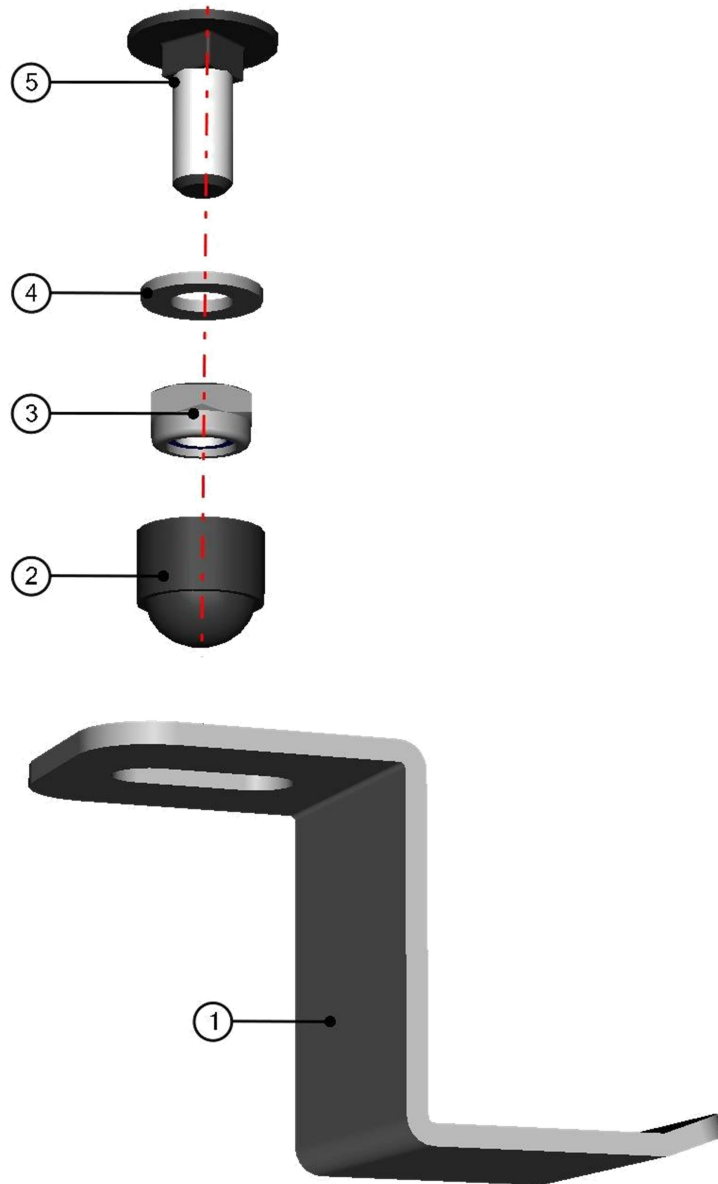

REAR LEFT DOOR BASE UPPER HOLDER ASSEMBLY

91

ID	Catalogue no.	Description	Qty
1	00-101U-005	LEFT REAR DOOR BASE UPPER HOLDER	1
2	001309	PLASTIC NUT COVER OK 13	1
3	001388	SELF-LOCKING NUT M8	1
4	001387	WASHER 8	1
5	002575	SCREW M8x20	1