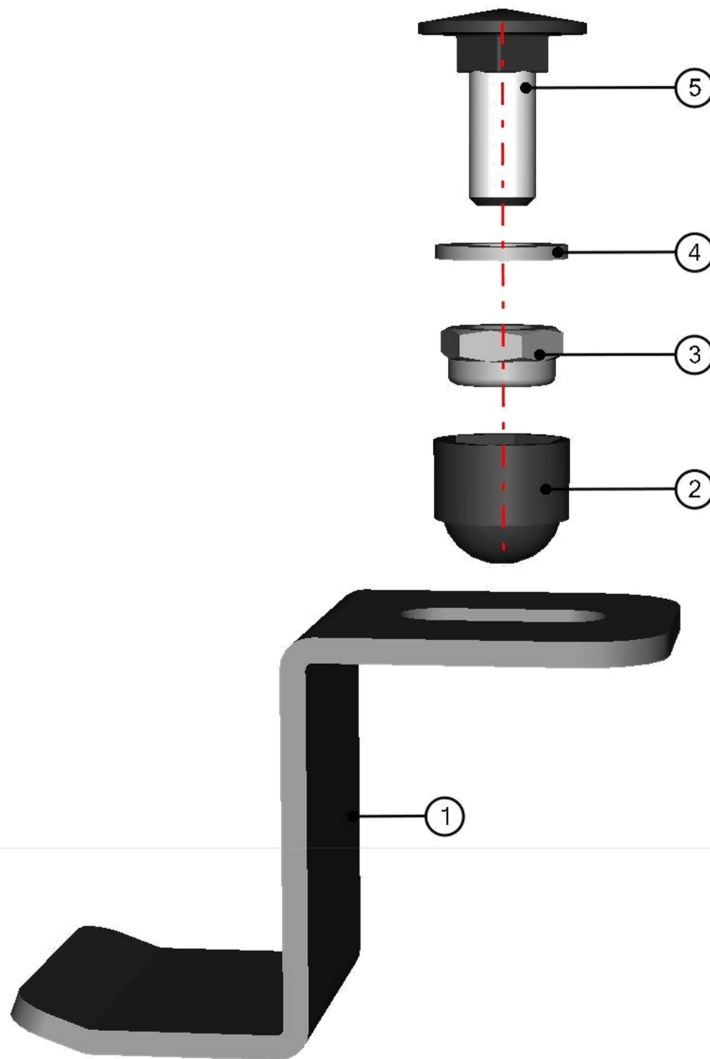

REAR LEFT DOOR BASE BOTTOM HOLDER ASSEMBLY

93

ID	Catalogue no.	Description	Qty
1	32S08U03-40-032	LEFT REAR DOOR BASE BOTTOM HOLDER	1
2	001309	PLASTIC NUT COVER OK 13	1
3	001388	SELF-LOCKING NUT M8	1
4	001387	WASHER 8	1
5	002575	SCREW M8x20	1