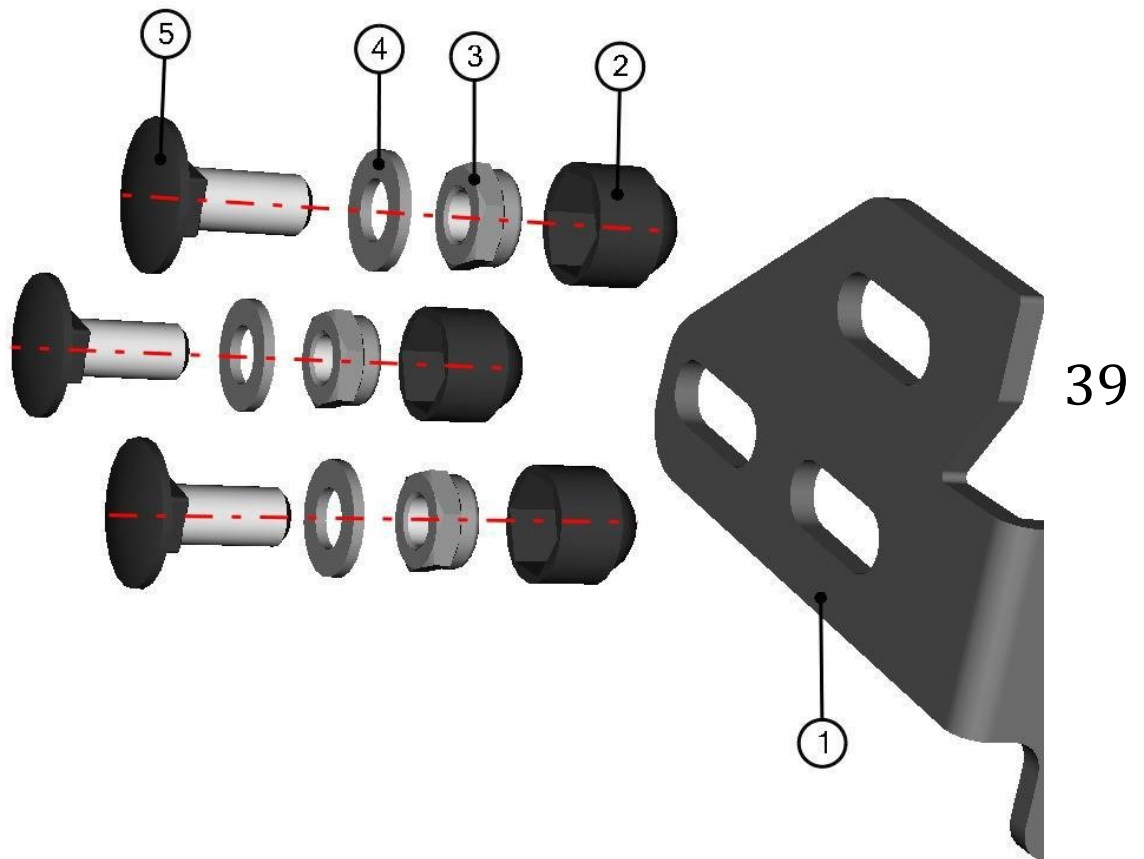

LEFT FRONT BOTTOM LEDGE HOLDER ASSEMBLY

ID	Catalogue no.	Description	Qty
1	32S04U05-10W002	LEFT FRONT BOTTOM LEDGE HOLDER WELDED	1
2	001309	PLASTIC NUT COVER OK 13	3
3	001388	SELF-LOCKING NUT M8	3
4	001387	WASHER 8	3
5	002575	SCREW M8x20	3