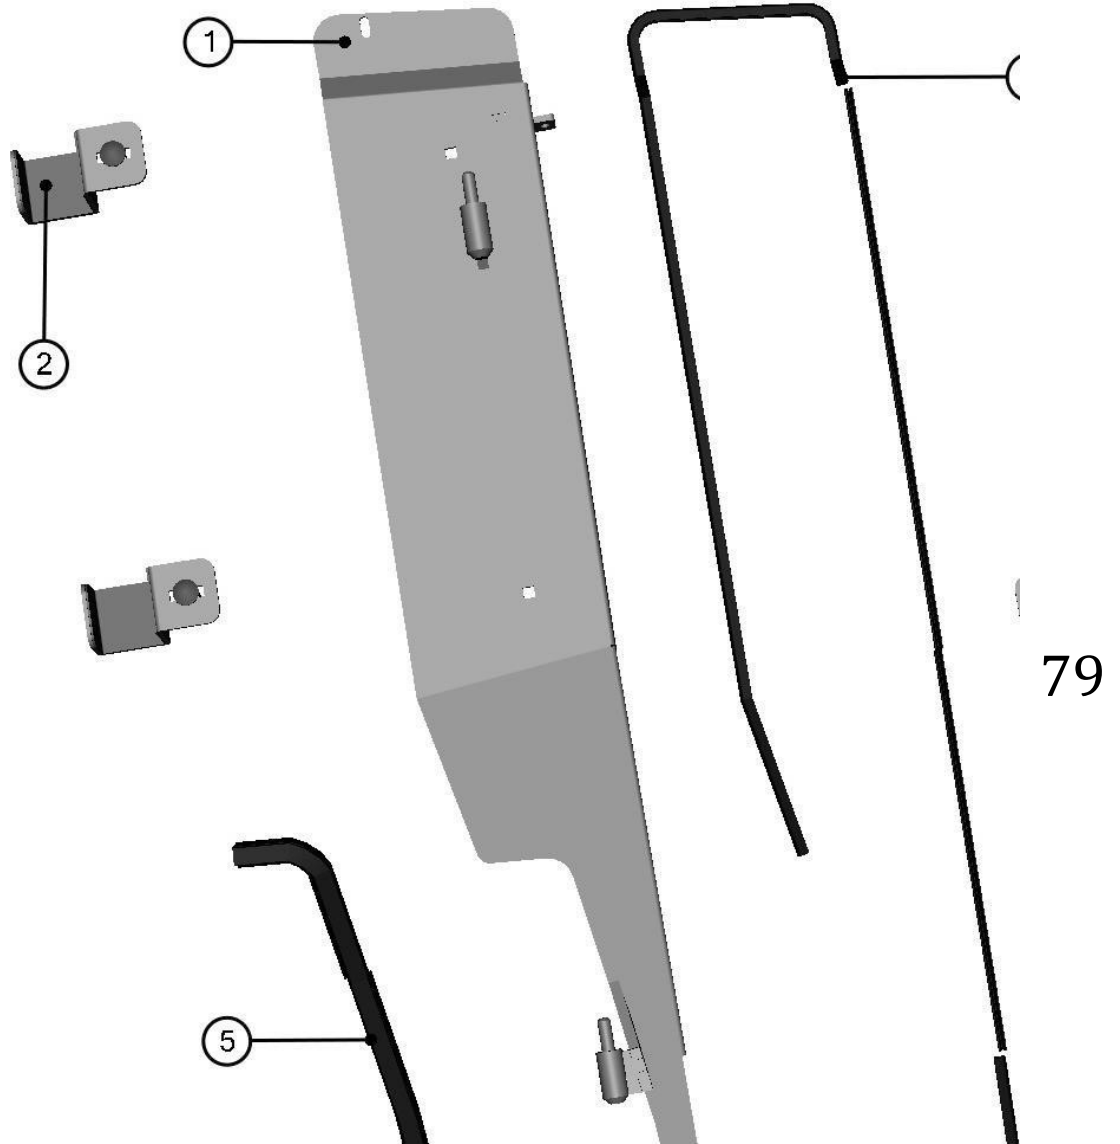

RIGHT FRONT DOOR BASE ASSEMBLY

ID	Catalogue no.	Description	Qty
1	32S08U04-50W006	RIGHT FRONT DOOR BASE WELDED	1
2	32S08U04-40M006	FRONT DOOR BASE HOLDER ASSEMBLY	2
3	32S08U04-40M015	DEFINITION ASSEMBLY	1
4	001001^32S08U04-40M005	RUBBER PROFILE "LEMOVKA"	1
5	002454^32S08U04-40M005	RUBBER SEALING "SARAZIN SIDE"	1
6	32S08U04-40-030	FRONT DOOR BASE EPDM	1