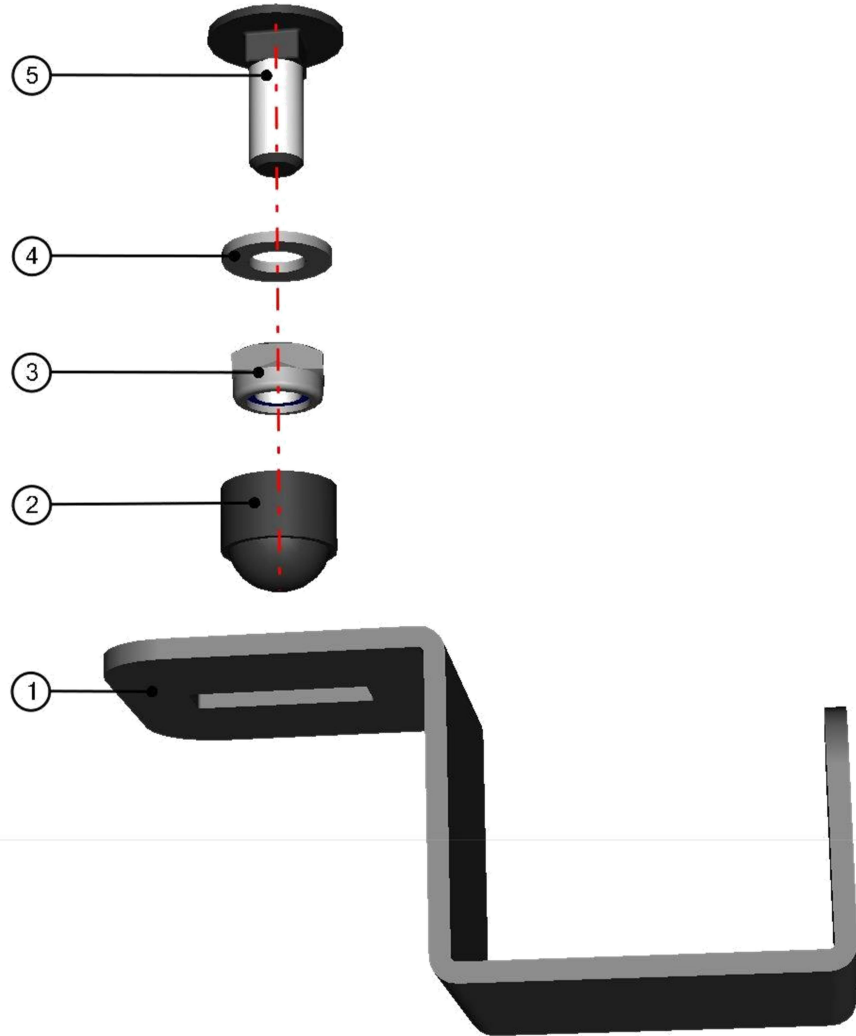

FRONT DOOR BASE HOLDER ASSEMBLY

ID	Catalogue no.	Description	Qty
1	32S08U04-40-011	FRONT DOOR BASE HOLDER	1
2	001309	PLASTIC NUT COVER OK 13	1
3	001388	SELF-LOCKING NUT M8	1
4	001387	WASHER 8	1
5	002575	SCREW M8x20	1