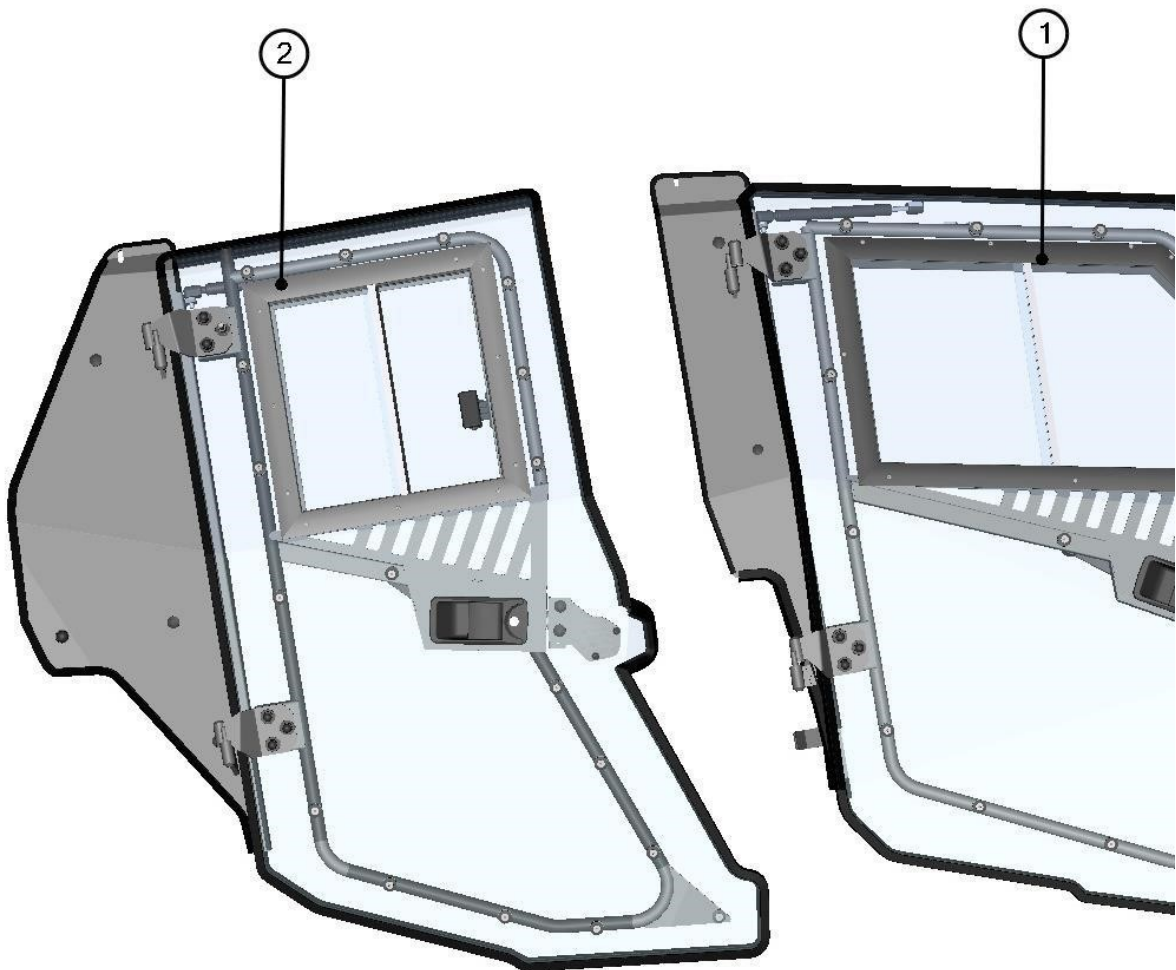

REAR DOOR GAS SPRING ASSEMBLY

68

ID	Catalogue no.	Description	Qty
1	000865	FRONT DOOR GAS SPRING	1
2	001489	SERRATED LOCK WASHER	2

RIGHT DOORS PANEL

69

RIGHT DOORS PANEL ASSEMBLIES

70

ID	Catalogue no.	Description	Qty
1	32S08U04-50M001	RIGHT FRONT DOOR PANEL	1
2	32S08U04-50M002	RIGHT REAR DOOR PANEL	1