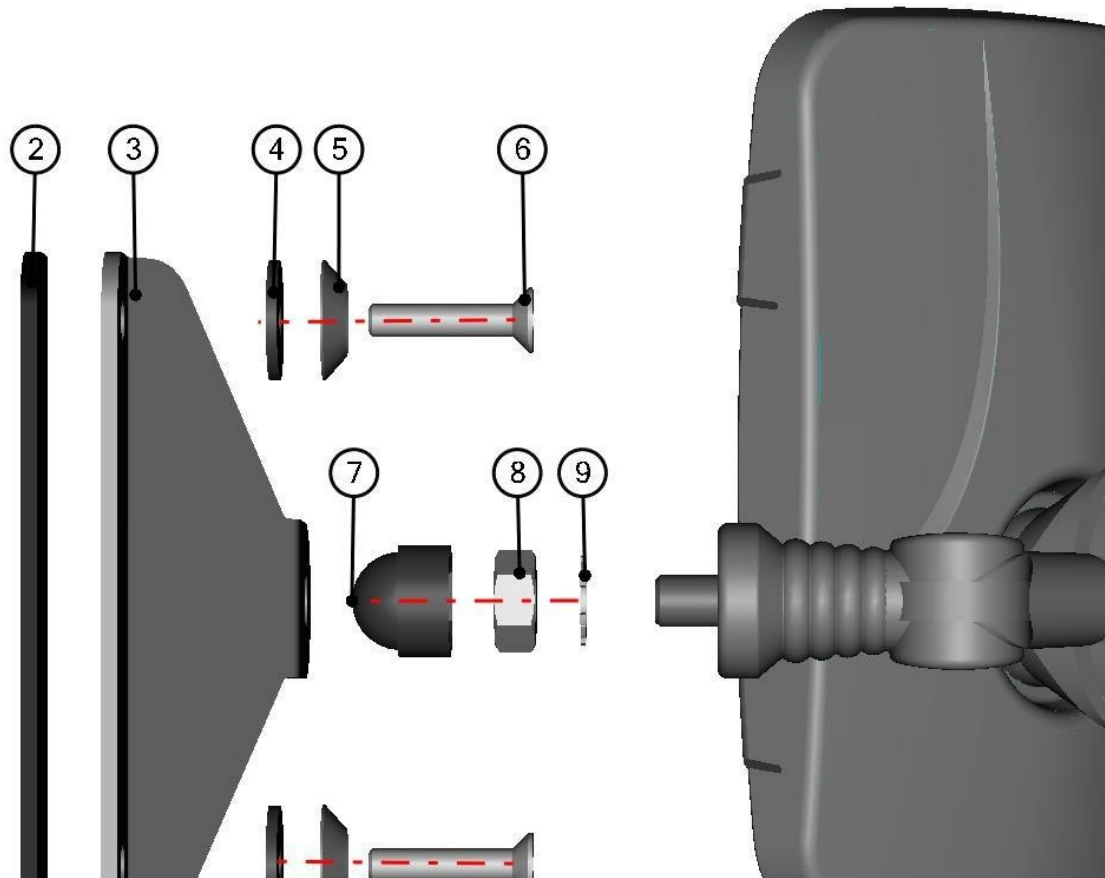

PANORAMIC REAR VIEW MIRROR

ID	Catalogue no.	Description	Qty
1	005660	LEFT REAR VIEW MIRROR	1
2	001420	REAR VIEW RUBBER WASHER	1
3	00-109U-008	REAR VIEW MIRROR HOLDER	1
4	001735	RUBBER WASSHER	2
5	001715	PLASTIC WASHER	2
6	001701	SCREW M6x30	2
7	002363	PLASTIC NUT COVER OK 10	1
8	005661	NUT M10	1
9	002085	SERATED LOCK WASHER 10	1