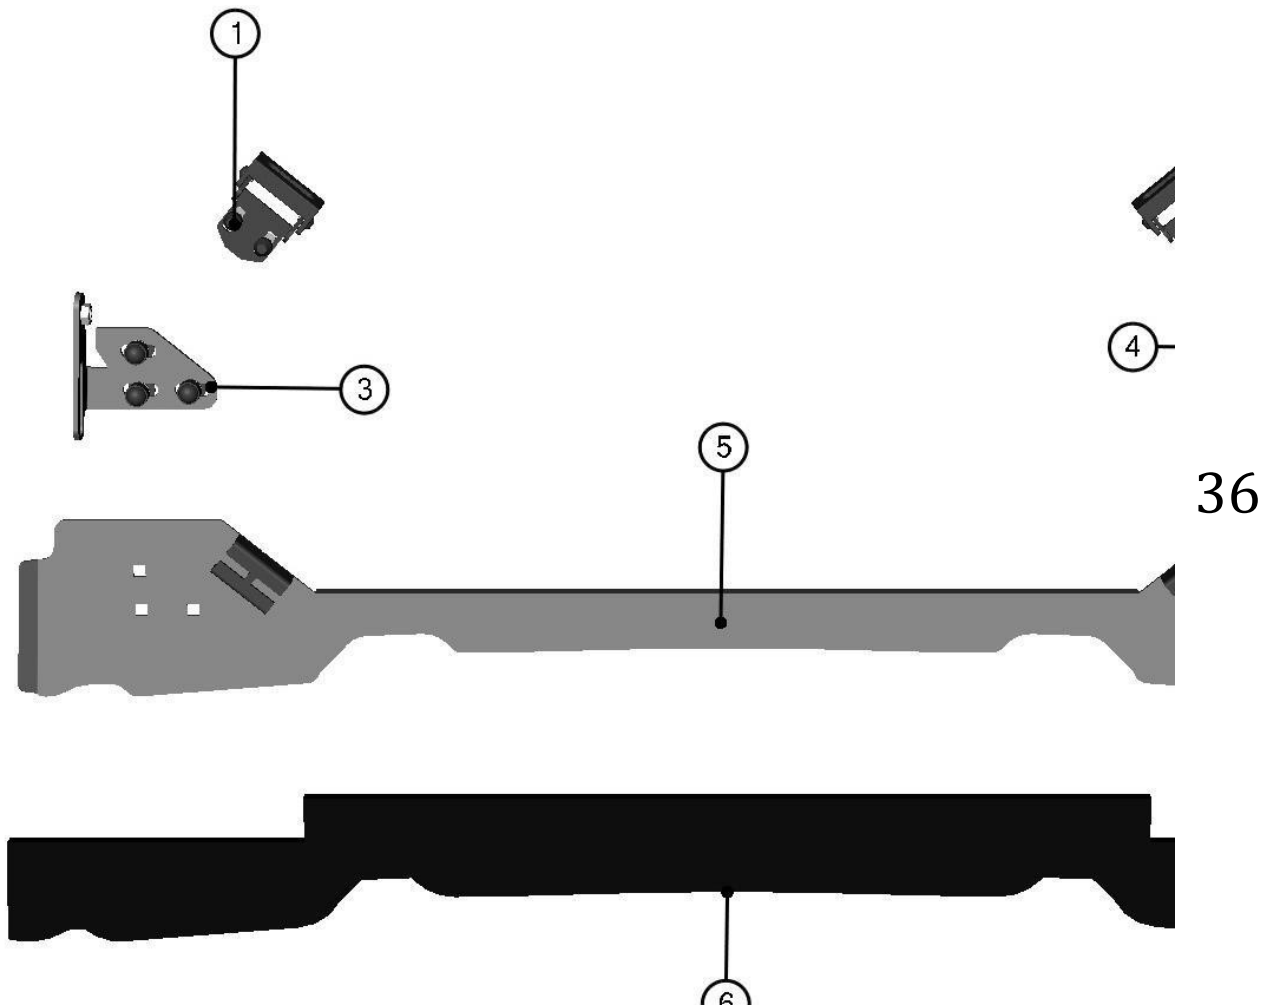

FRONT BOTTOM LEDGE ASSEMBLY

ID	Catalogue no.	Description	Qty
1	32S04U05-10M005	LEFT FRONT GLASS STOP ASSEMBLY	1
2	32S04U05-10M008	RIGHT FRONT GLASS STOP ASSEMBLY	1
3	32S04U05-10M011	LEFT FRONT BOTTOM LEDGE HOLDER ASSEMBLY	1
4	32S04U05-10M012	RIGHT FRONT BOTTOM LEDGE HOLDER ASSEMBLY	1
5	32S04U05-10W001	FRONT BOTTOM LEDGE WELDED	1
6	32S04U05-10-008	FRONT BOTTOM LEDGE	1