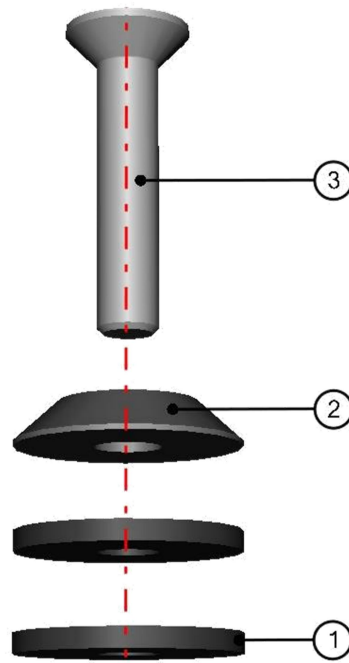

FRAME FIXING ASSEMBLY

78

ID	Catalogue no.	Description	Qty
1	001735	RUBBER WASHER	2
2	001715	PLASTIC WASHER	1
3	001701	SCREW M6x30	1