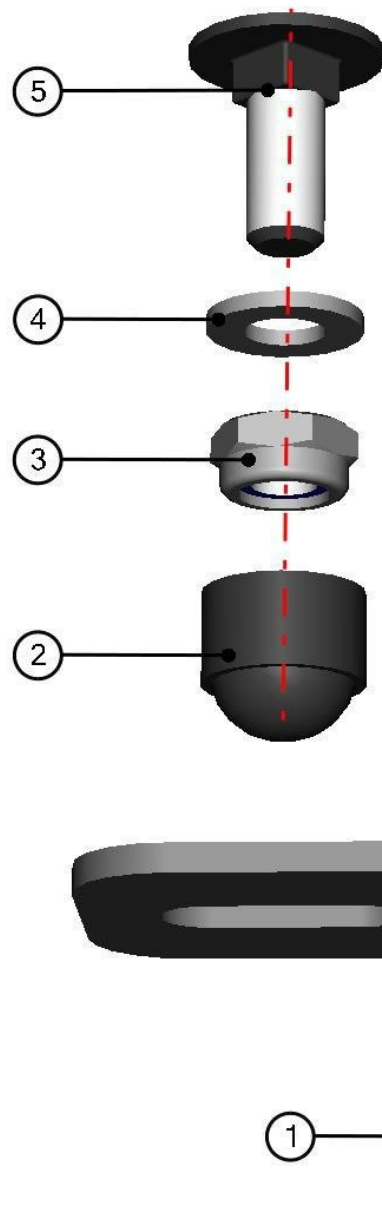

REAR LEFT DOOR BASE MIDDLE HOLDER ASSEMBLY

64

ID	Catalogue no.	Description	Qty
1	32S08U03-40-024	LEFT REAR DOOR BASE MIDDLE HOLDER	1
2	001309	PLASTIC NUT COVER OK 13	1
3	001388	SELF-LOCKING NUT M8	1
4	001387	WASHER 8	1
5	002575	SCREW M8x20	1