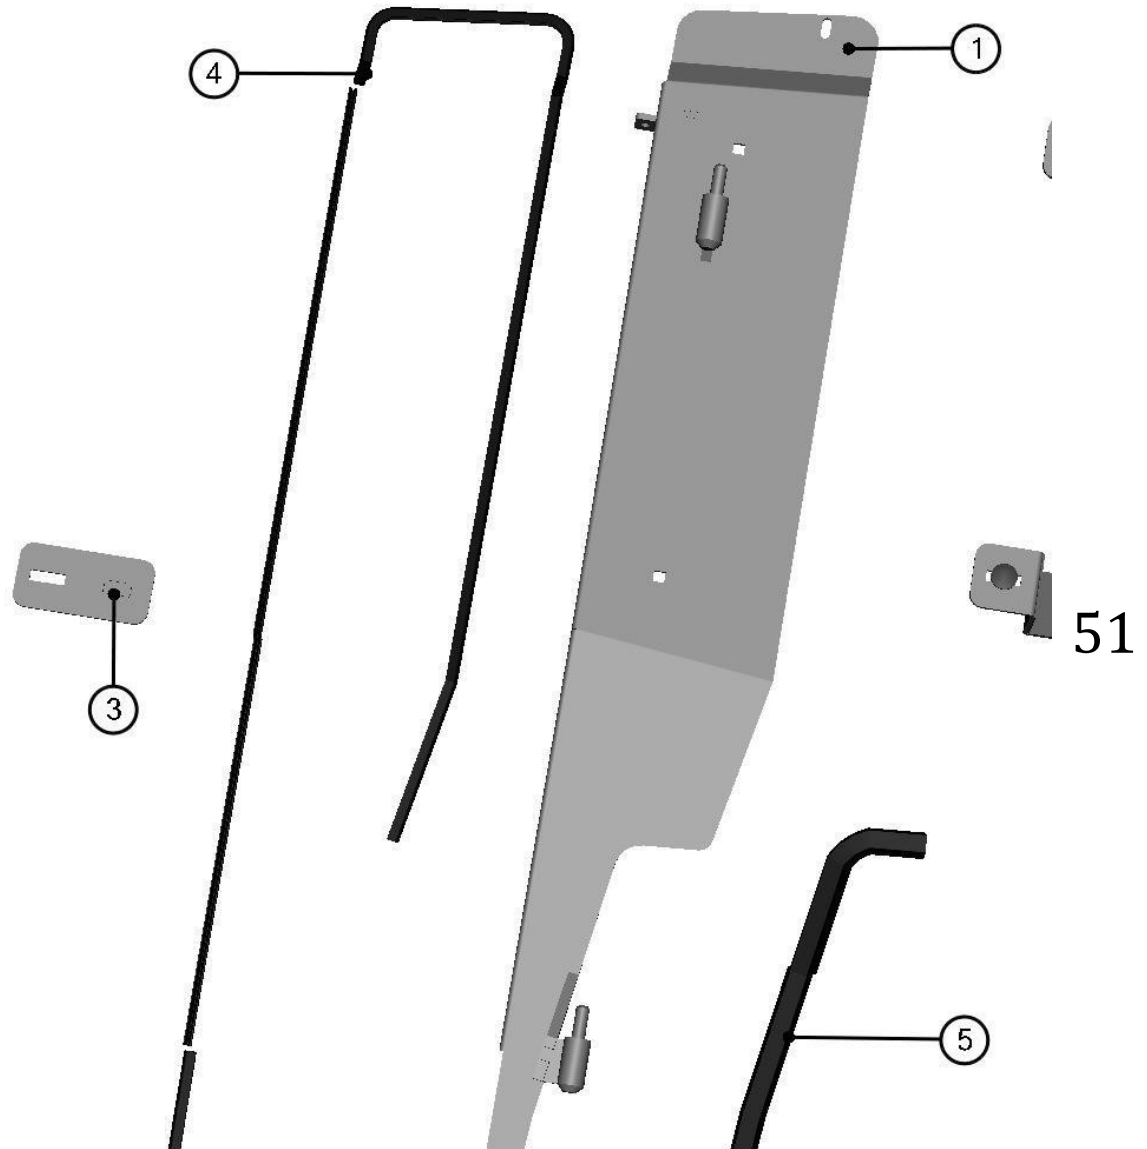

LEFT FRONT DOOR BASE ASSEMBLY

ID	Catalogue no.	Description	Qty
1	32S08U04-40W006	LEFT FRONT DOOR BASE WELDED	1
2	32S08U04-40M006	FRONT DOOR BASE HOLDER ASSEMBLY	2
3	32S08U04-40M015	DEFINITION ASSEMBLY	1
4	001001^32S08U04-40M005	RUBBER PROFILE "LEMOVKA"	1
5	002454^32S08U04-40M005	RUBBER PROFILE "SARAZIN SIDE"	1
6	32S08U04-40-030	FRONT DOOR BASE EPDM	1