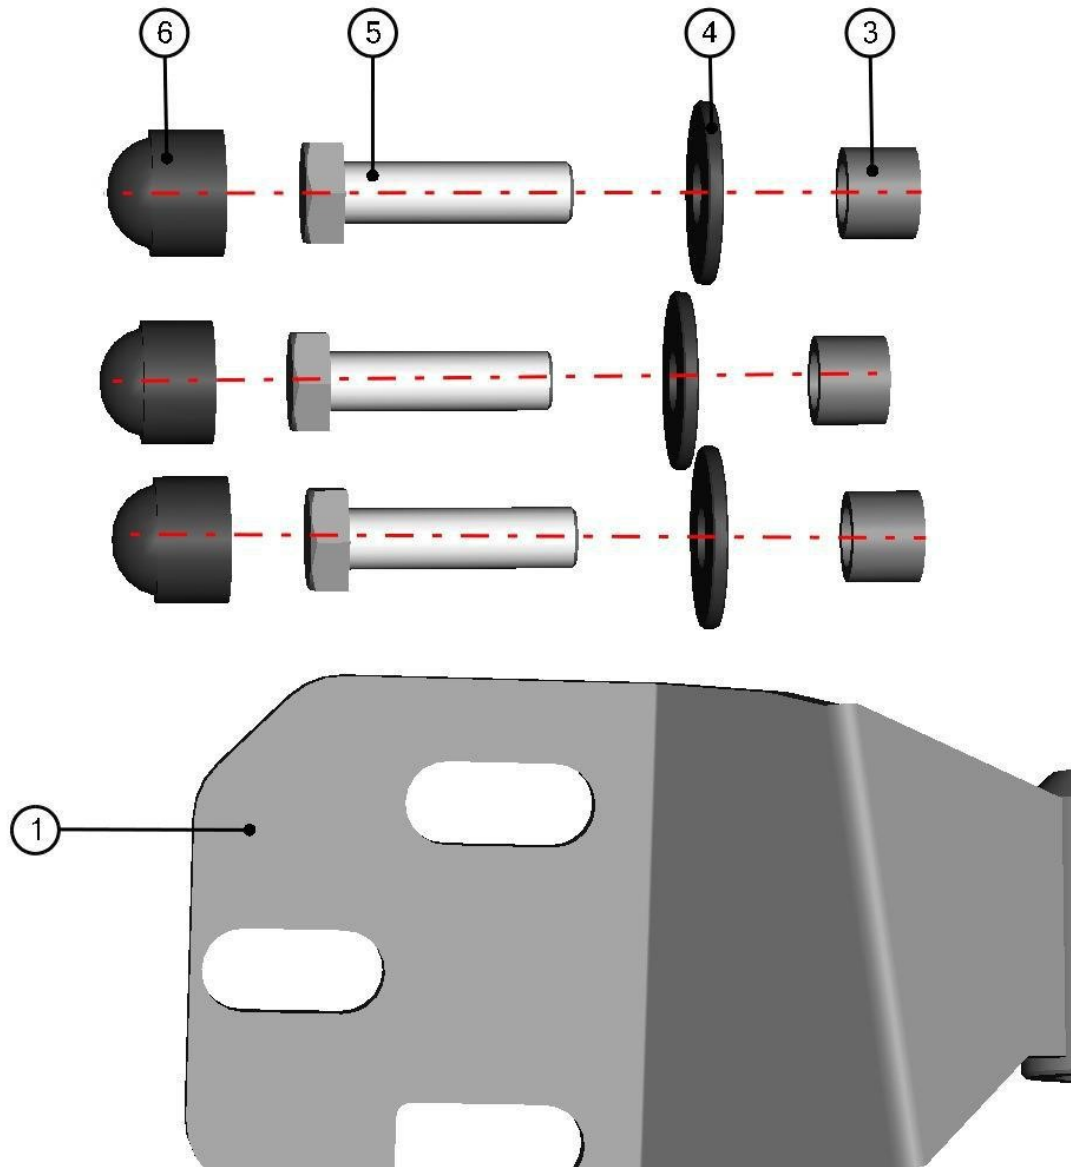

LEFT REAR DOOR BOTTOM HINGE ASSEMBLY

59

ID	Catalogue no.	Description	Qty
1	32S08U04-40W013	LEFT REAR DOOR BOTTOM HINGE WELDED	1
2	004447	WASHER 10	1
3	004612	DISTANCE TUBE	3
4	003322	RIVET WASHER	3
5	001411	SCREW M8x30	3
6	001309	PLASTIC NUT COVER OK 13	3