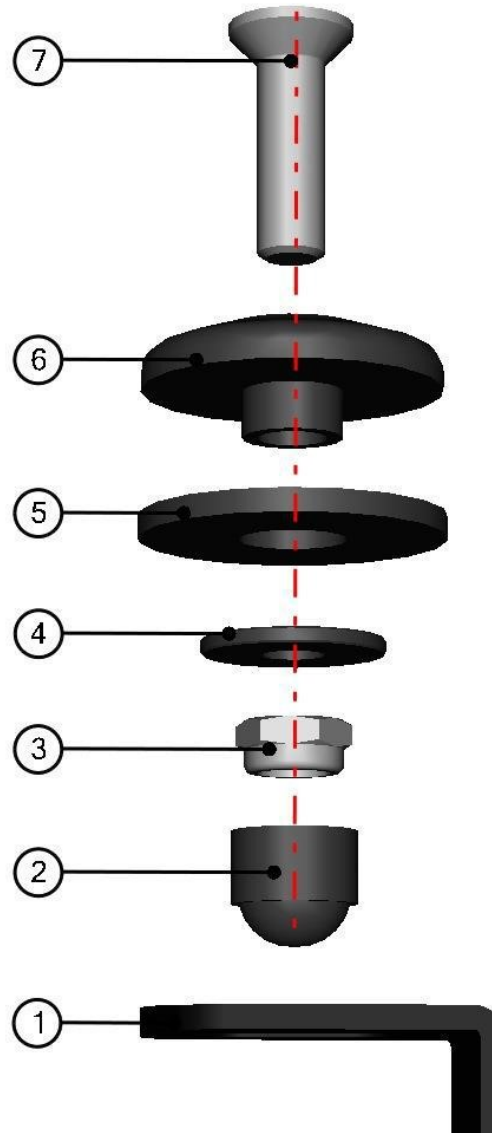

ROOF PANEL HOLDER ASSEMBLY

14

ID	Catalogue no.	Description	Qty
1	32S04U05-30-006	ROOF PANEL HOLDER	1
2	001309	PLASTIC NUT COVER OK 13	1
3	001388	SELF-LOCKING NUT M8	1
4	003322	RIVET WASHER	1
5	001428	RUBBER WASHER	1
6	001429	PLASTIC NOG	1
7	002121	SCREW M8x35	1