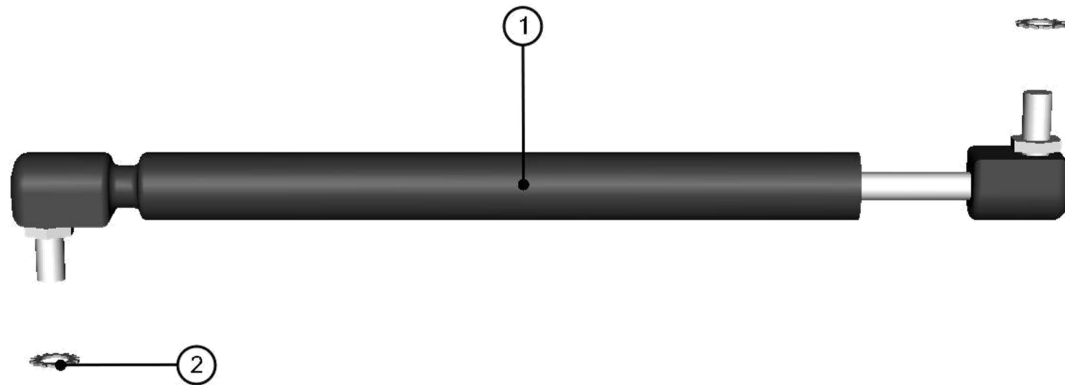

FRONT DOOR GAS SPRING ASSEMBLY

81

ID	Catalogue no.	Description	Qty
1	000865	FRONT DOOR GAS SPRING	1
2	001489	SERRATED LOCK WASHER	2