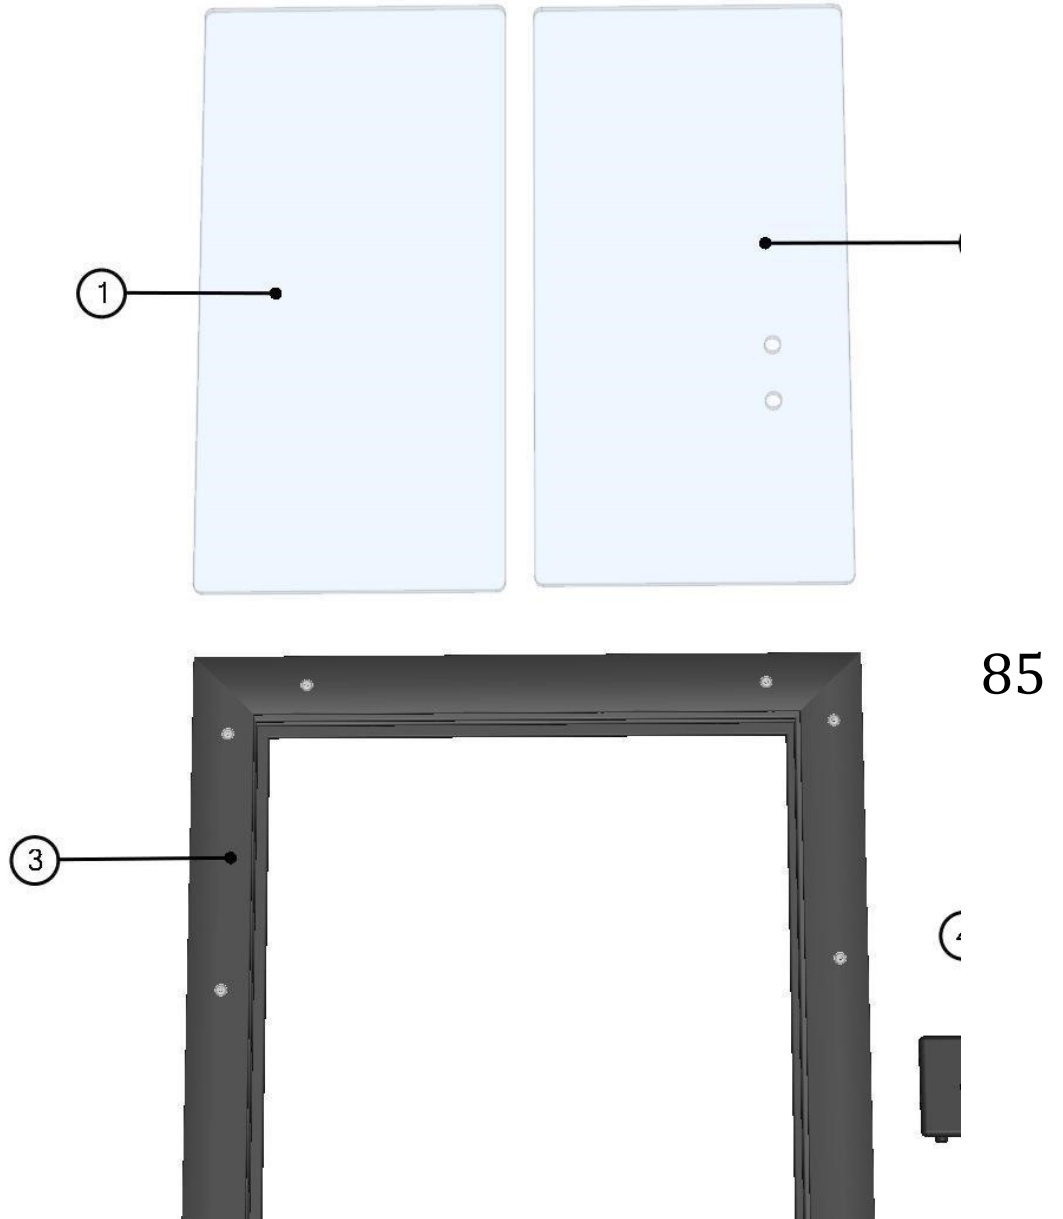

RIGHT REAR WINDOW ASSEMBLY

ID	Catalogue no.	Description	Qty
1	32S08U04-40-018	REAR DOOR WINDOW GLASS SOLID	1
2	32S08U04-40-019	REAR DOOR WINDOW GLASS MOVABLE	1
3	32S08U04-40-016	REAR DOOR WINDOW FRAME	1
4	00-40M008	WINDOW LOCK	1
5	001762	WINDOW STOP	1