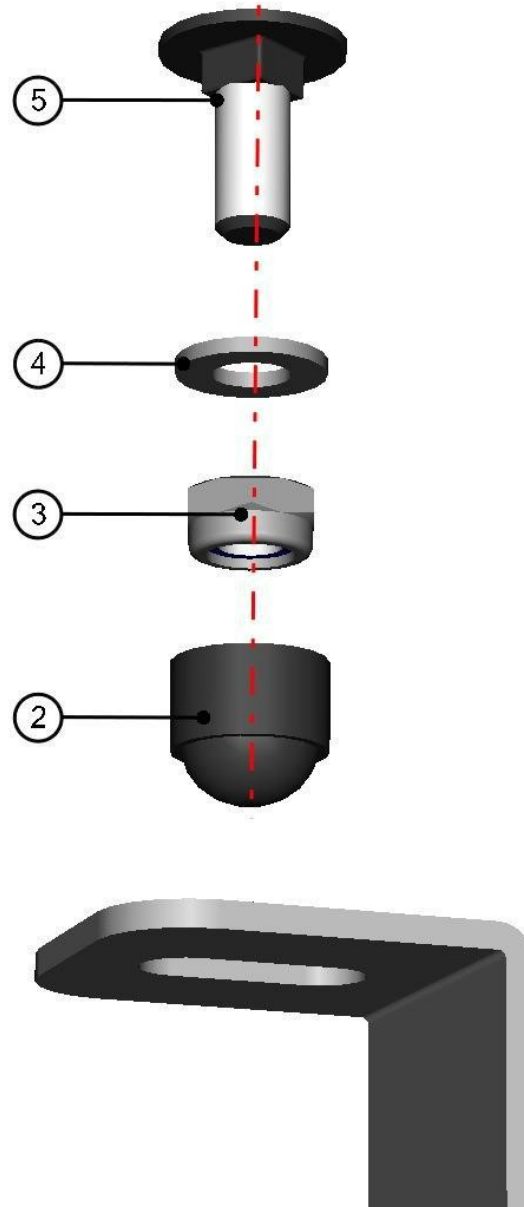

REAR LEFT DOOR BASE UPPER HOLDER ASSEMBLY

63

ID	Catalogue no.	Description	Qty
1	00-101U-005	LEFT REAR DOOR BASE UPPER HOLDER	1
2	001309	PLASTIC NUT COVER OK 13	1
3	001388	SELF-LOCKING NUT M8	1
4	001387	WASHER 8	1
5	002575	SCREW M8x20	1