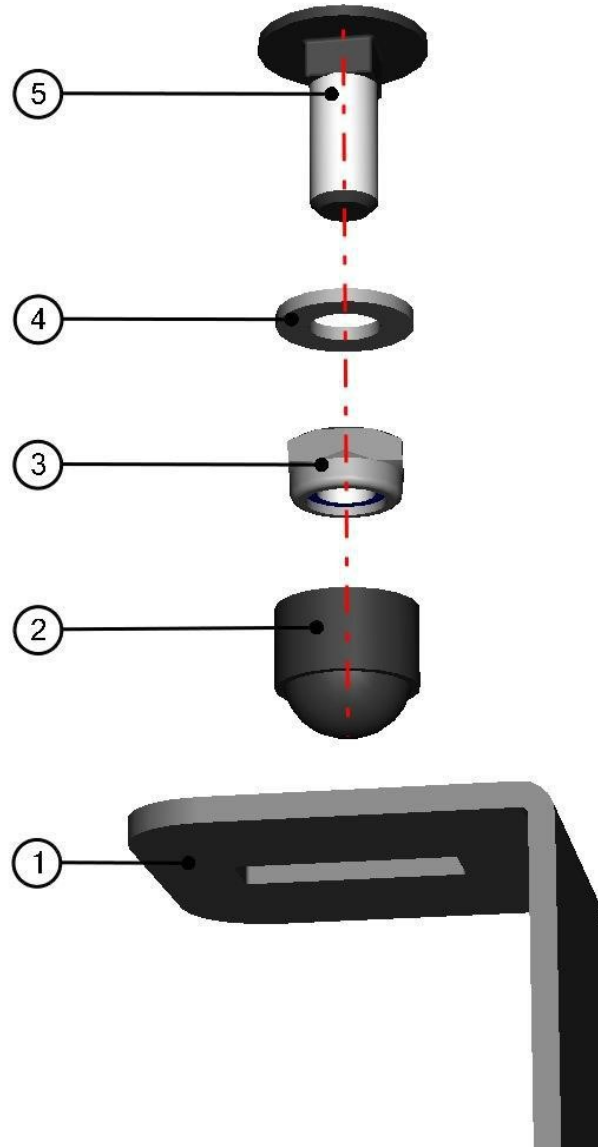

FRONT DOOR BASE HOLDER ASSEMBLY

52

ID	Catalogue no.	Description	Qty
1	32S08U04-40-011	FRONT DOOR BASE HOLDER	1
2	001309	PLASTIC NUT COVER OK 13	1
3	001388	SELF-LOCKING NUT M8	1
4	001387	WASHER 8	1
5	002575	SCREW M8x20	1