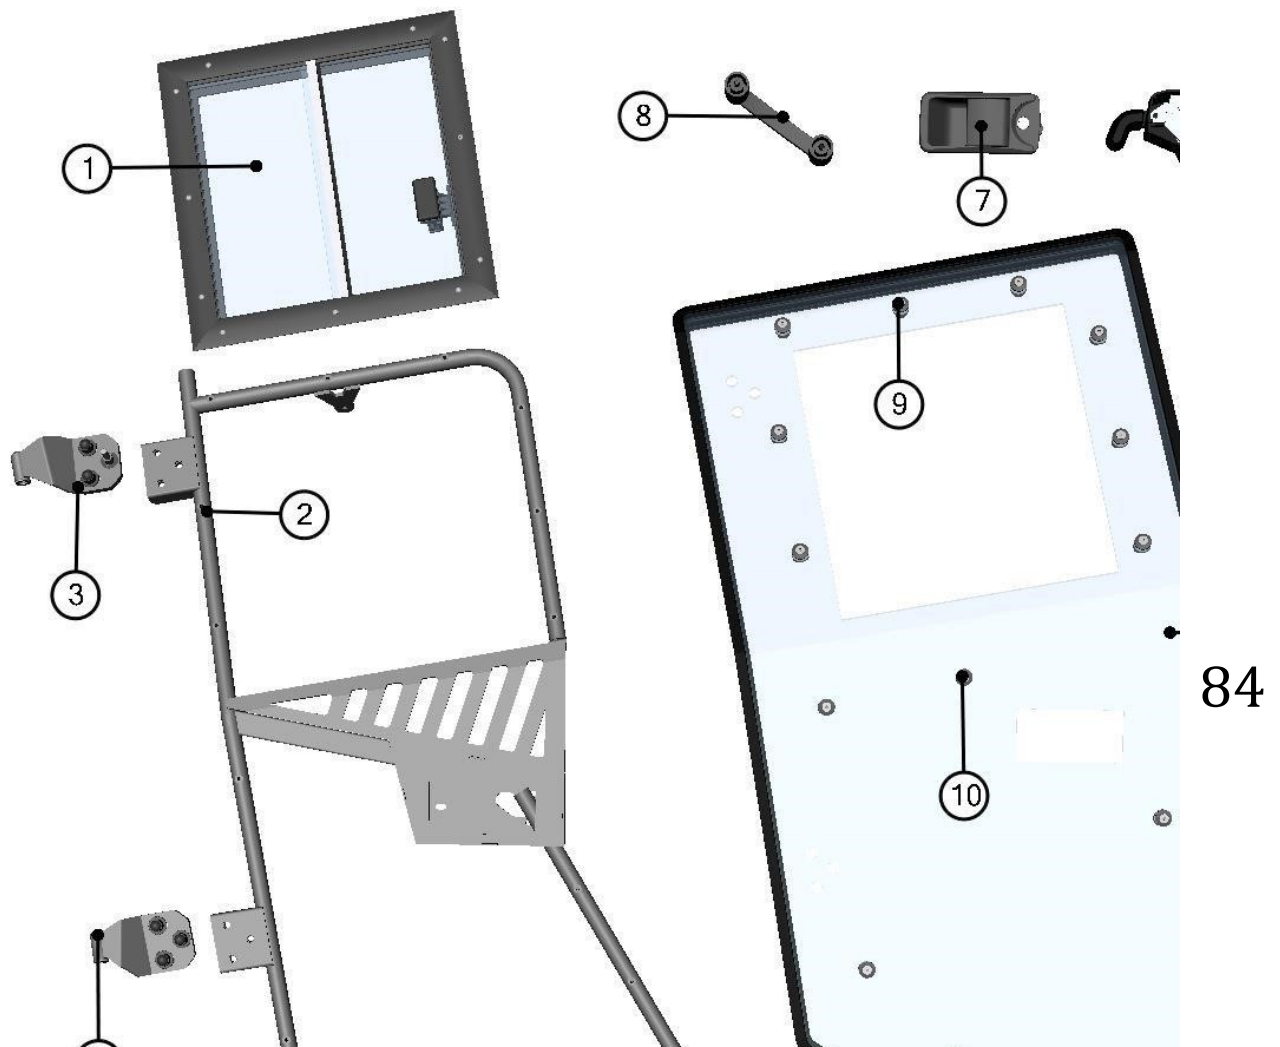

RIGHT REAR DOOR ASSEMBLY

ID	Catalogue no.	Description	Qty
1	32S08U04-50M008	RIGHT REAR WINDOW ASSEMBLY	1
2	32S08U04-50W007	RIGHT REAR DOOR FRAME WELDED	1
3	32S08U04-50M019	RIGHT REAR DOOR UPPER HINGE ASSEMBLY	1
4	32S08U04-50M020	RIGHT REAR DOOR BOTTOM HINGE ASSEMBLY	1
5	32S08U04-50M007	RIGHT REAR DOOR POLYCARBONATE WITH SEALING	1
6	00-50M019	RIGHT INNER DOOR LOCK	1
7	000841	OUTER DOOR LOCK	1
8	00-40M018	DOOR HANDLE	1
9	00-00M019	POLYCARBONATE FIXING ASSEMBLY	16
10	00-00M020	FRAME FIXING ASSEMBLY	2