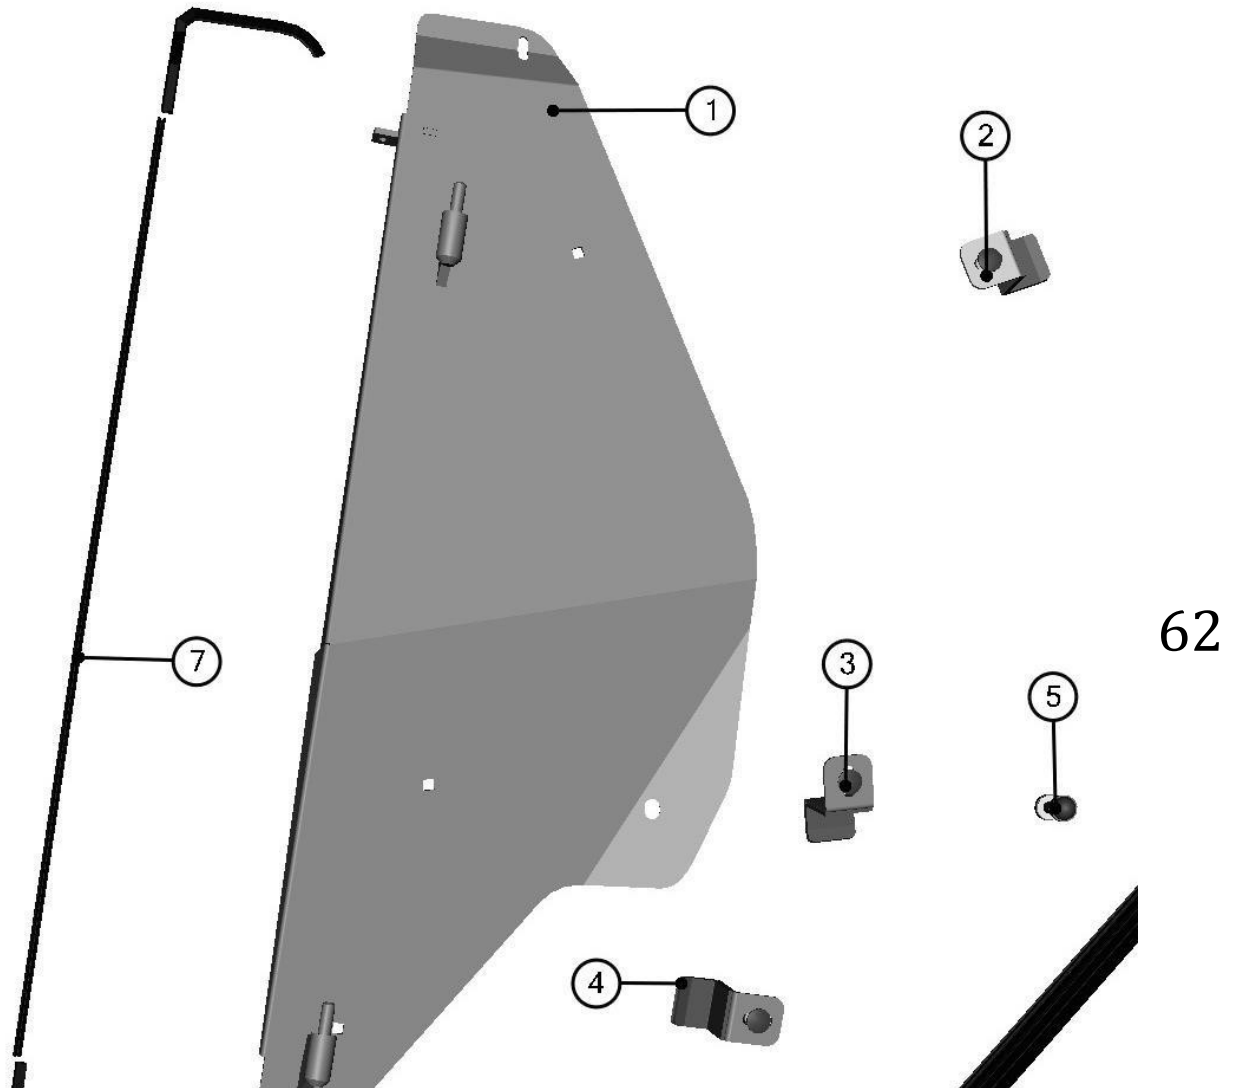

LEFT REAR DOOR BASE ASSEMBLY

ID	Catalogue no.	Description	Qty
1	32S08U04-40W002	REAR LEFT DOOR BASE WELDED	1
2	32S08U03-40M007	REAR DOOR BASE UPPER HOLDER ASSEMBLY	1
3	32S08U03-40M011	REAR DOOR BASE MIDDLE HOLDER ASSEMBLY	1
4	32S08U03-40M016	REAR DOOR BASE BOTTOM HOLDER ASSEMBLY	1
5	32S08U03-40M014	REAR DOOR BASE FIXING ASSEMBLY	1
6	002454^32S08U04-40M013	RUBBER PROFILE "SARAZIN SIDE"	1
7	001001^32S08U04-40M013	RUBBER PROFILE "LEMOVKA"	1