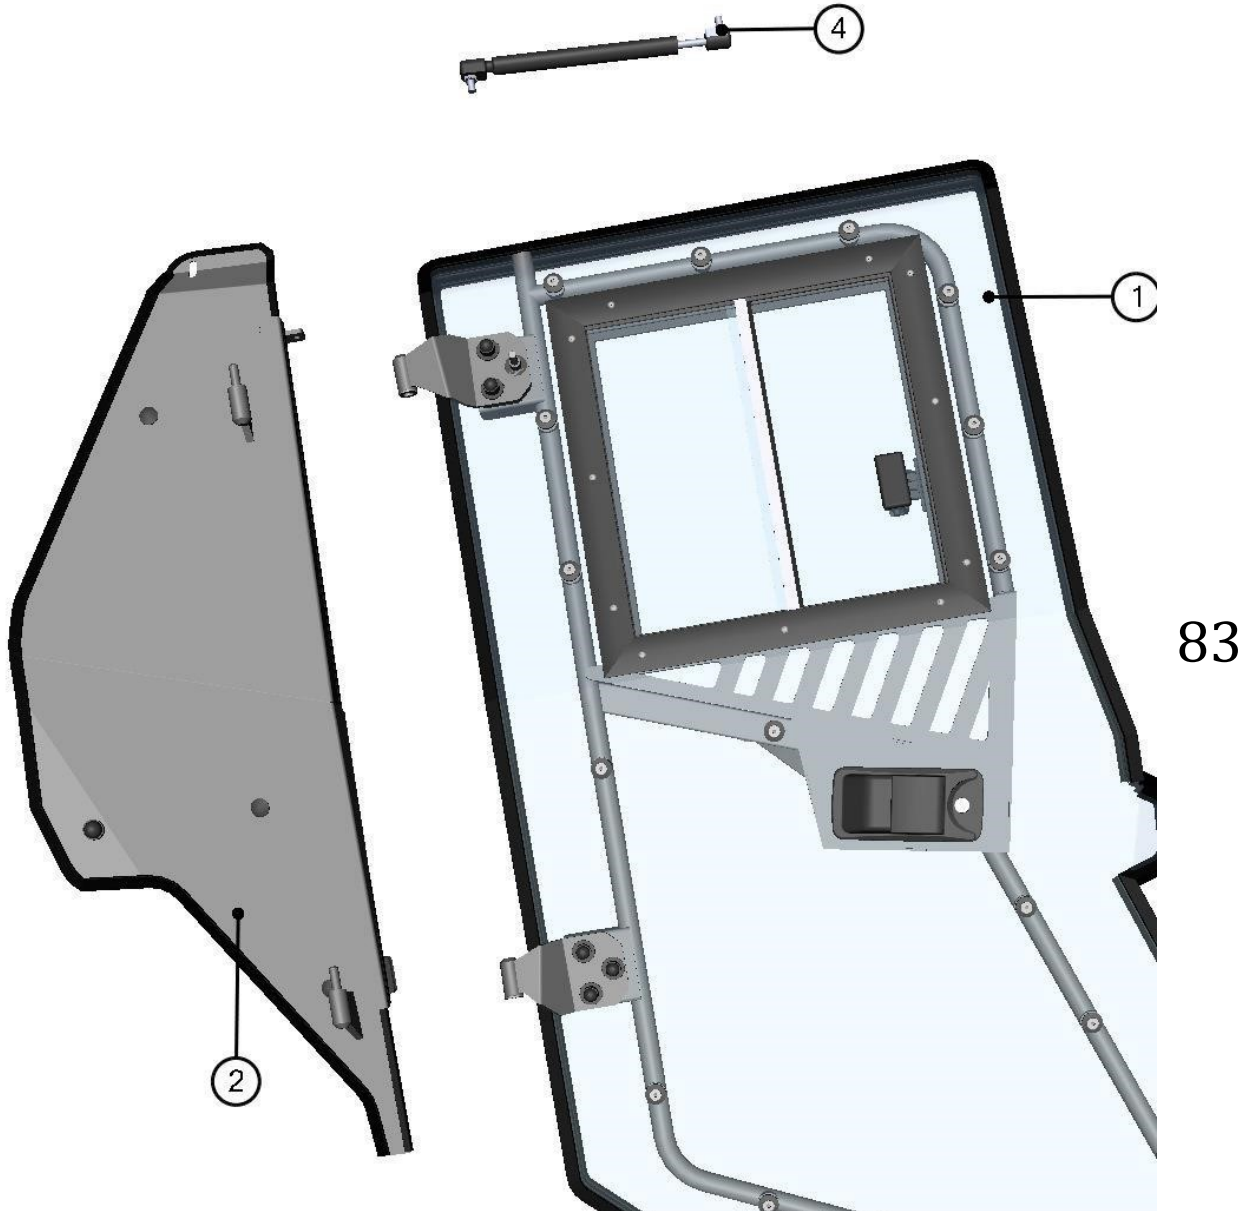

RIGHT REAR DOOR PANEL

ID	Catalogue no.	Description	Qty
1	32S08U04-50M004	RIGHT REAR DOOR ASSEMBLY	1
2	32S08U04-50M014	RIGHT REAR DOOR BASE ASSEMBLY	1
3	32S08U04-50M011	RIGHT REAR DOOR STOP ASSEMBLY	1
4	32S08U03-40M012	REAR DOOR GAS SPRING ASSEMBLY	1