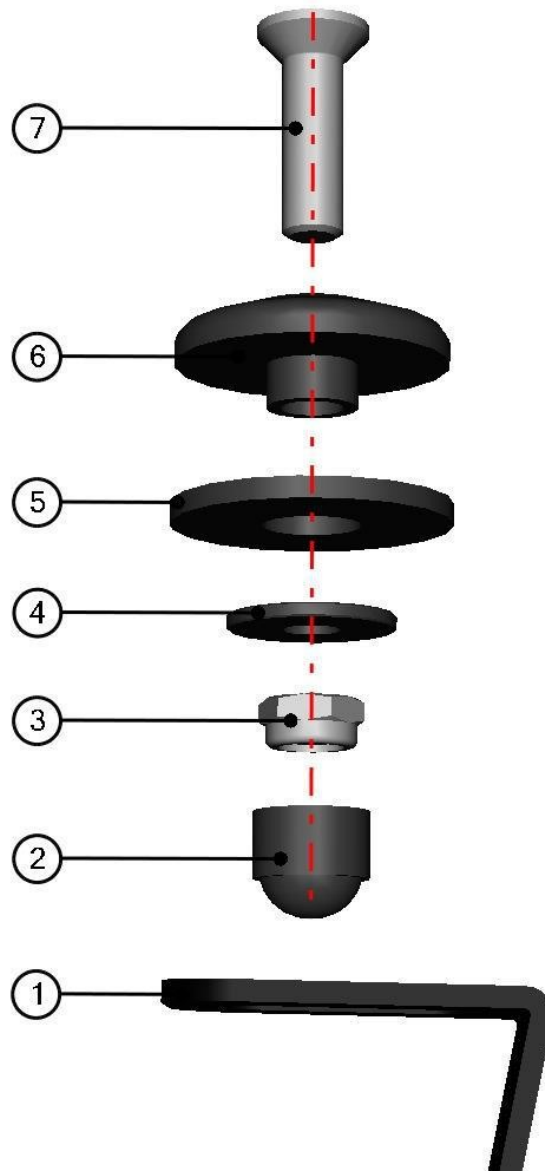

ROOF PANEL FRONT HOLDER ASSEMBLY

15

ID	Catalogue no.	Description	Qty
1	32S08U04-30-026	FRONT ROOF PANEL HOLDER	1
2	001309	PLASTIC NUT COVER OK 13	1
3	001388	SELF-LOCKING NUT M8	1
4	003322	RIVET WASHER	1
5	001428	RUBBER WASHER	1
6	001429	PLASTIC NOG	1
7	002121	SCREW M8x35	1