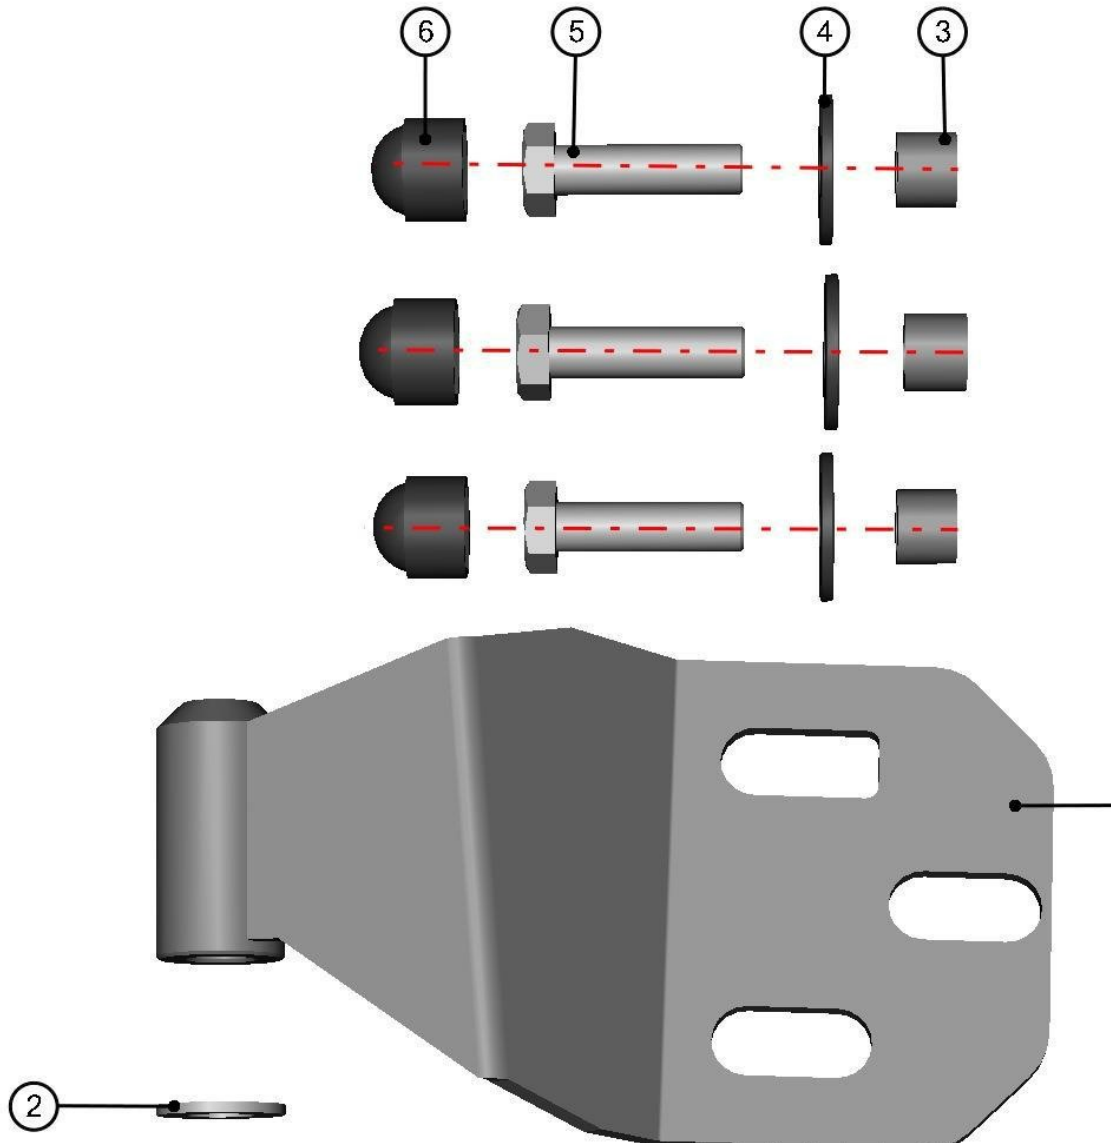

RIGHT REAR DOOR UPPER HINGE ASSEMBLY

ID	Catalogue no.	Description	Qty
1	32S08U04-50W012	RIGHT REAR DOOR UPPER HINGE WELDED	1
2	004447	WASHER 10	1
3	004612	DISTANCE TUBE	3
4	003322	RIVET WASHER	3
5	001411	SCREW M8x30	3
6	001309	PLASTIC NUT COVER OK 13	3