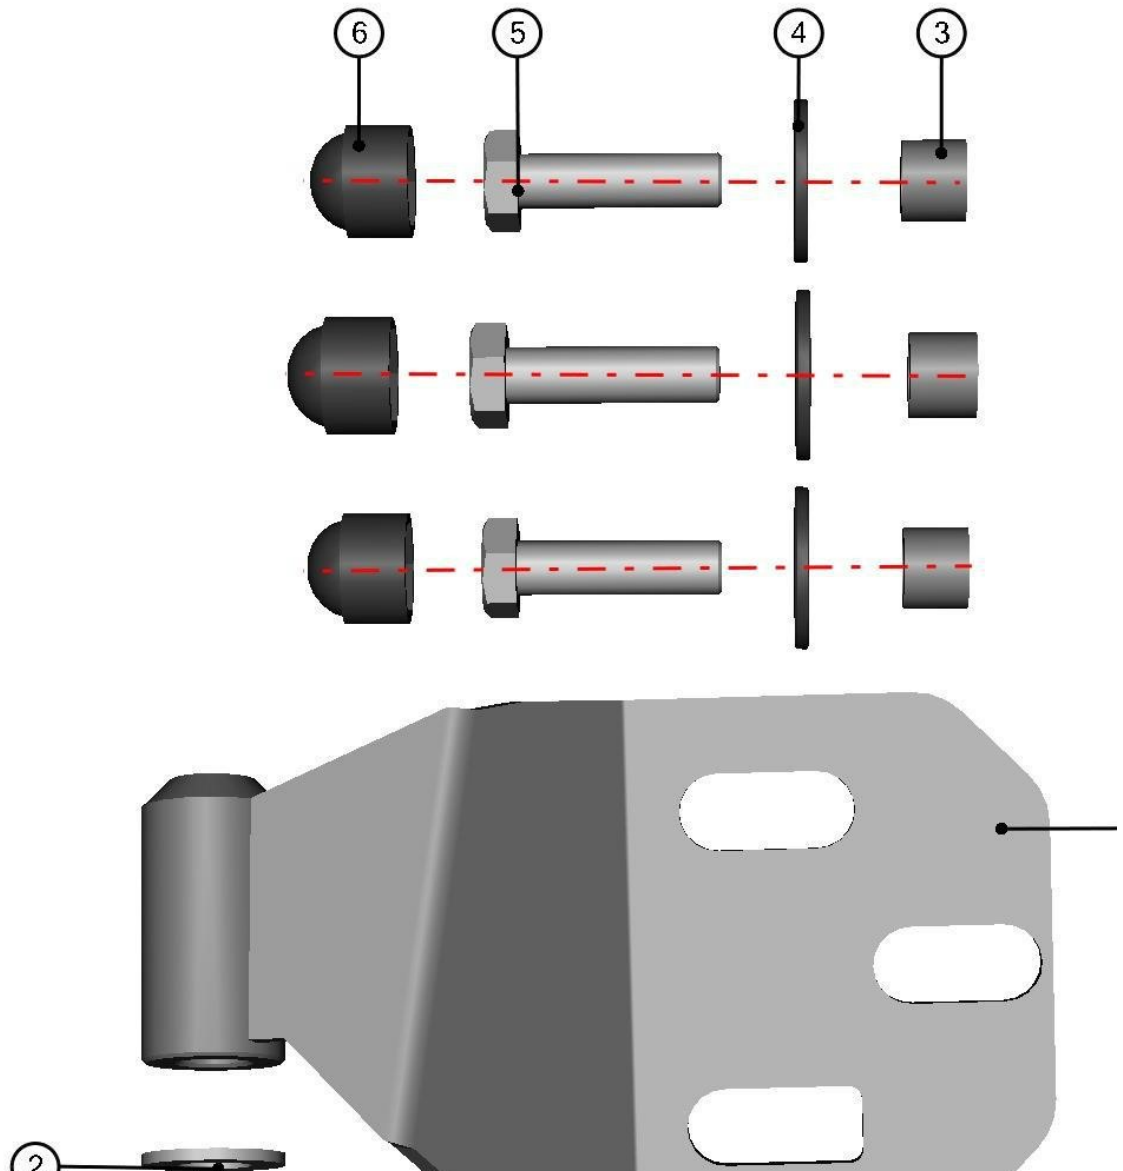

RIGHT REAR DOOR BOTTOM HINGE ASSEMBLY

87

ID	Catalogue no.	Description	Qty
1	32S08U04-50W013	RIGHT REAR DOOR BOTTOM HINGE WELDED	1
2	004447	WASHER 10	1
3	004612	DISTANCE TUBE	3
4	003322	RIVET WASHER	3
5	001411	SCREW M8x30	3
6	001309	PLASTIC NUT COVER OK 13	3