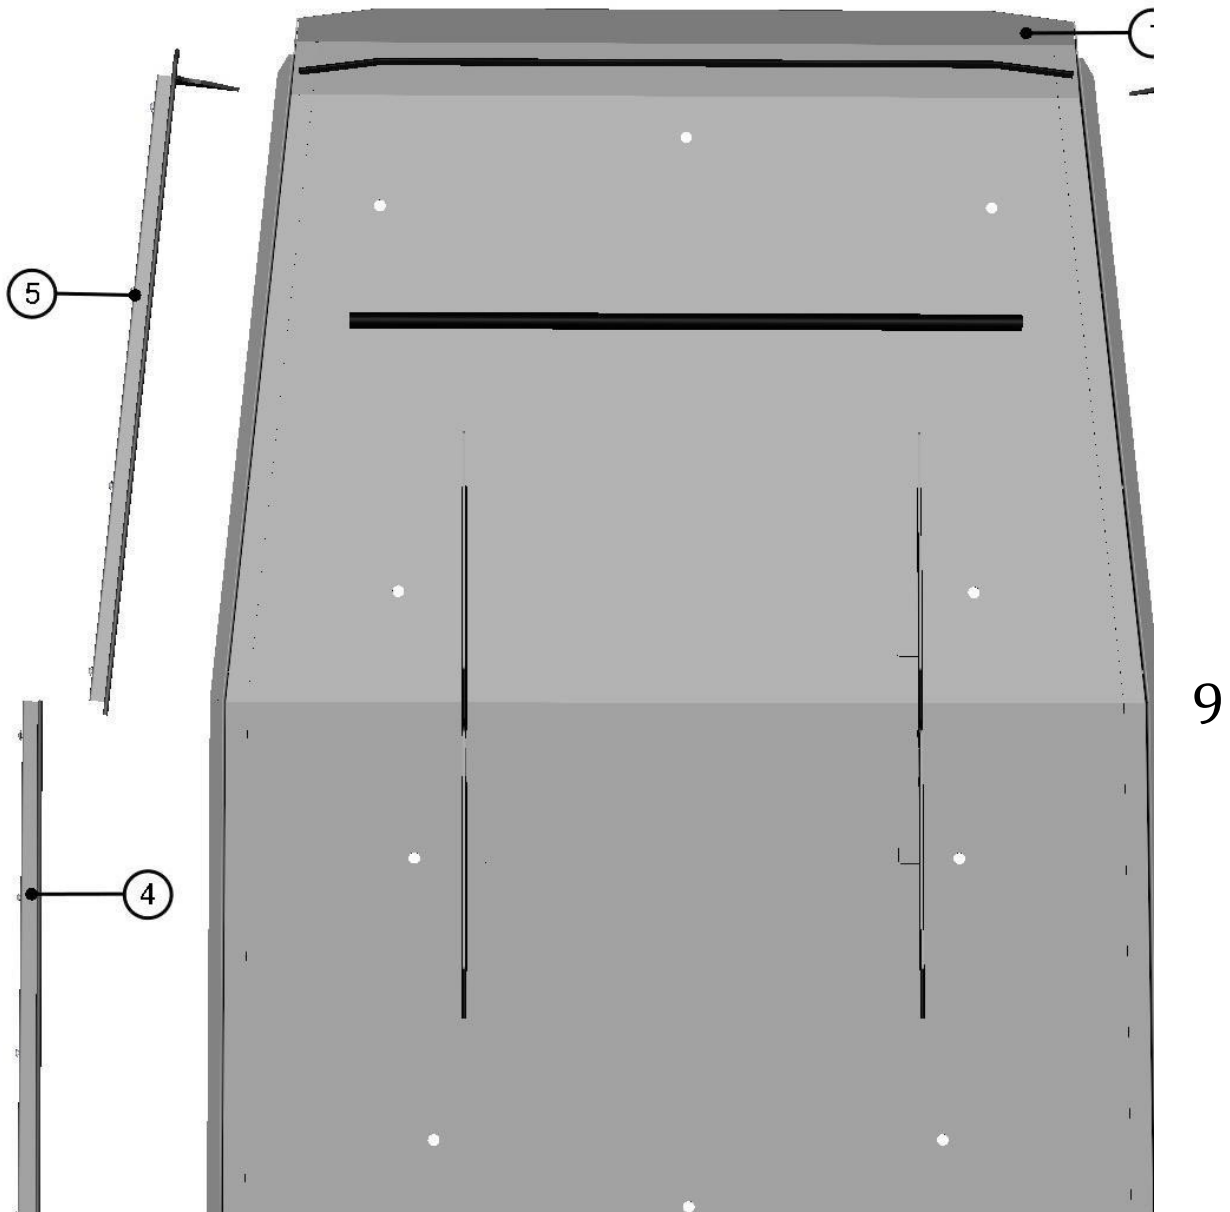

ROOF PANEL ASSEMBLY

ID	Catalogue no.	Description	Qty
1	32S08U04-30W008	ROOF PANEL WELDED	1
2	32S08U04-30M010	LEFT FRONT ROOF LEDGE ASSEMBLY	1
3	32S08U04-30M011	LEFT REAR ROOF LEDGE ASSEMBLY	1
4	32S08U04-30M111	RIGHT REAR ROOF LEDGE ASSEMBLY	1
5	32S08U04-30M110	RIGHT FRONT ROOF LEDGE ASSEMBLY	1
6	001001^32S08U04-30M012	RUBBER PROFILE "LEMOVKA"	1
7	001589^32S08U04-30M012	RUBBER PROFILE "APOLO"	1