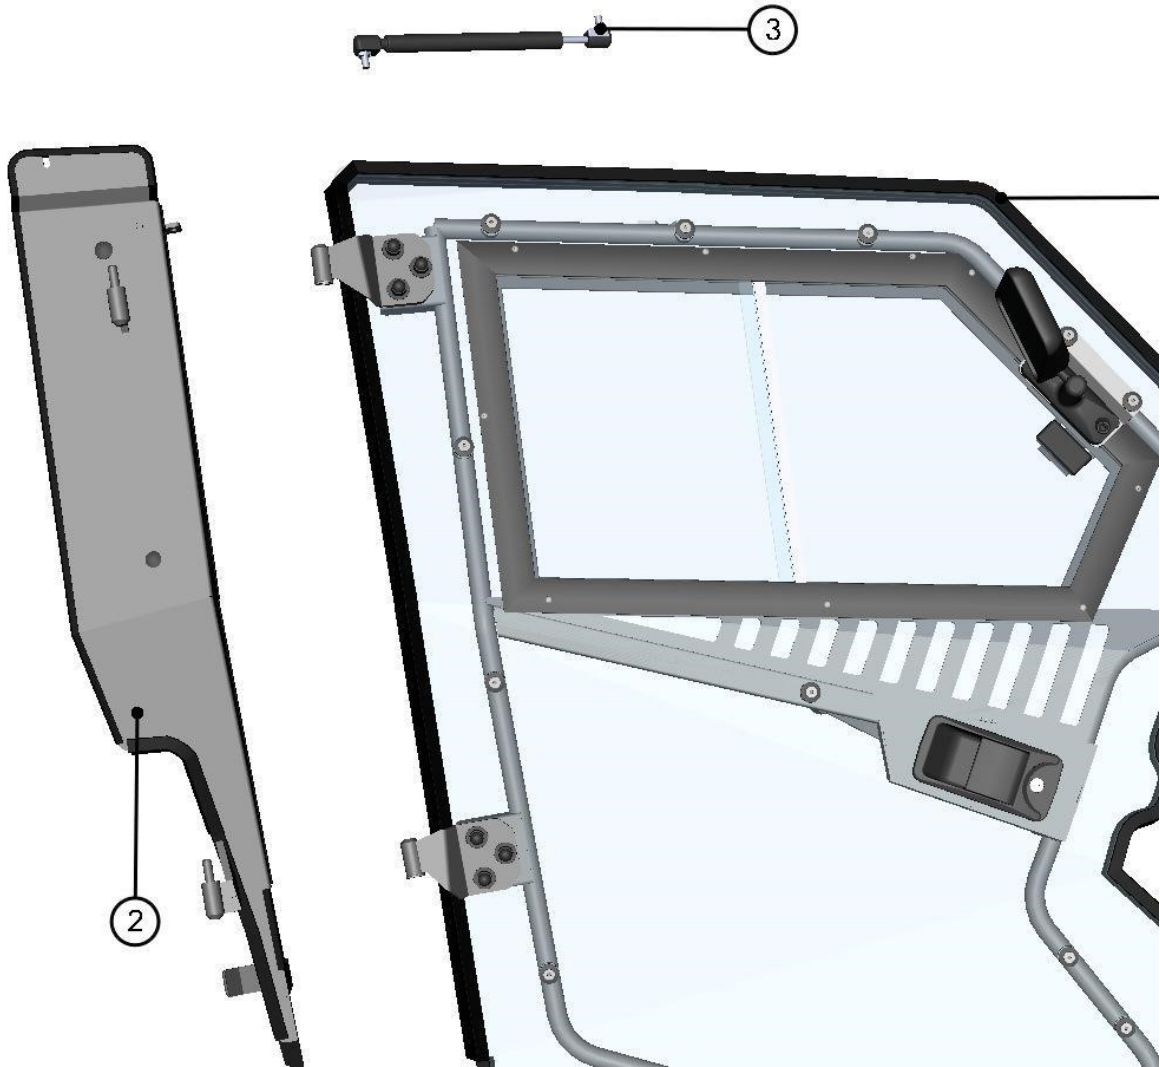

RIGHT FRONT DOOR PANEL

ID	Catalogue no.	Description	Qty
1	32S08U04-50M017	RIGHT FRONT DOOR ASSEMBLY	1
2	32S08U04-50M003	RIGHT FRONT DOOR BASE ASSEMBLY	1
3	32S08U03-40M012	FRONT DOOR GAS SPRING ASSEMBLY	1
4	32S08U04-50M018	RIGHT FRONT DOOR STOP ASSEMBLY	1