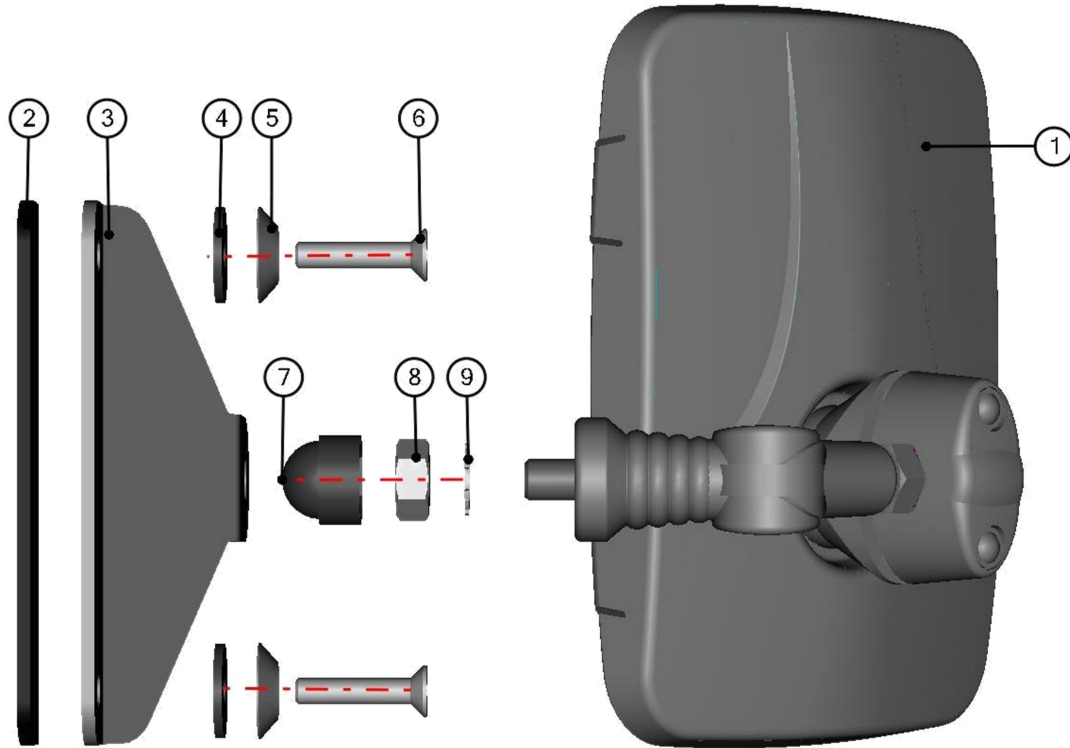

PANORAMIC REAR VIEW MIRROR

76

ID	Catalogue no.	Description	Qty
1	005660	LEFT REAR VIEW MIRROR	1
2	001420	REAR VIEW RUBBER WASHER	1
3	00-109U-008	REAR VIEW MIRROR HOLDER	1
4	001735	RUBBER WASHER	2
5	001715	PLASTIC WASHER	2
6	001701	SCREW M6x30	2
7	002362	PLASTIC NUT COVER OK 10	1
8	005661	NUT M10	1
9	002085	SERRATED LOCK WASHER 10	1