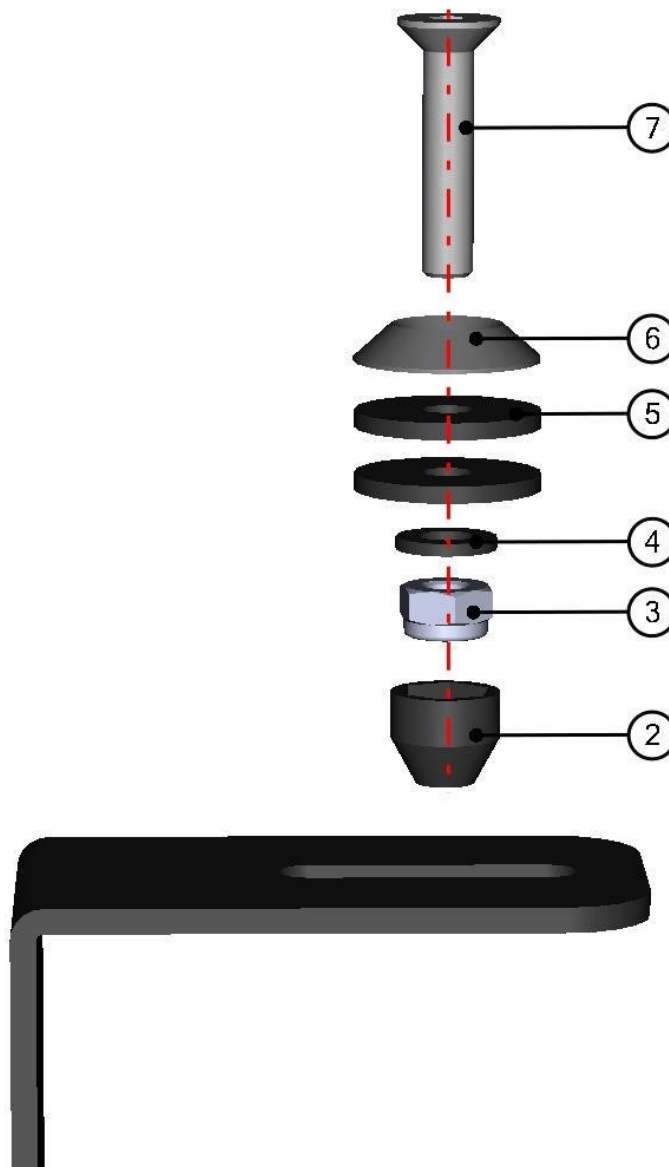

BOTTOM REAR PANEL LEFT HOLDER ASSEMBLY

24

ID	Catalogue no.	Description	Qty
1	32S08U03-20-011	BOTTOM REAR PANEL LEFT HOLDER	1
2	001348	PLASTIC NUT COVER OK 10	1
3	001392	SELF-LOCKING NUT M6	1
4	001426	WASHER 6	1
5	001735	RUBBER WASHER	2
6	001715	PLASTIC WASHER	1
7	001701	SCREW M6x30	1