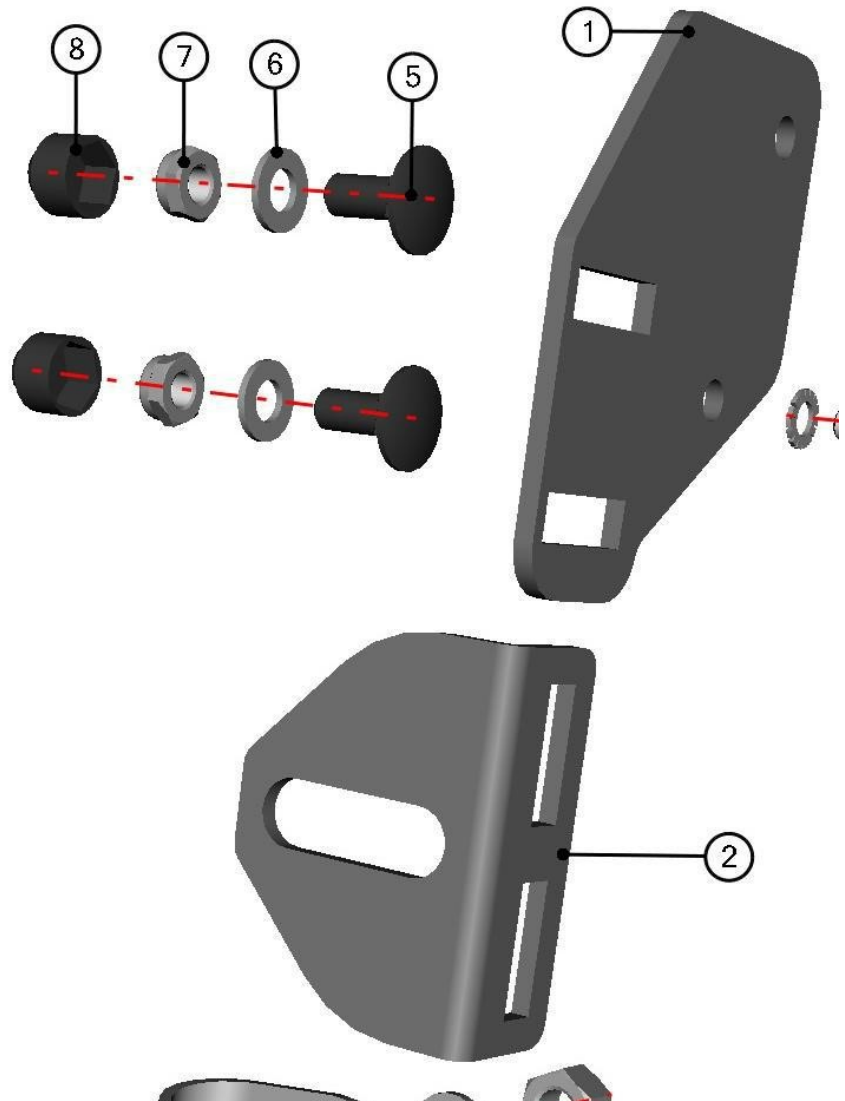

RIGHT FRONT DOOR STOP ASSEMBLY

82

ID	Catalogue no.	Description	Qty
1	32S08U04-40-033	FRONT DOOR STOP HOLDER 1	1
2	32S08U03-40-020	FRONT DOOR STOP HOLDER 2	1
3	002192	SCREW M6x20	2
4	001488	SERRATED LOCK WASHER 6	2
5	002575	SCREW M8x20	2
6	001387	WASHER 8	2
7	001388	SELF-LOCKING NUT M8	2
8	001309	PLASTIC NUT COVER OK13	2
9	000856	DOOR STOP NUT	1
10	000857	DOOR STOP WASHER	1
11	000855	DOOR STOP HOOK	1
12	000854	DOOR STOP PIN	1