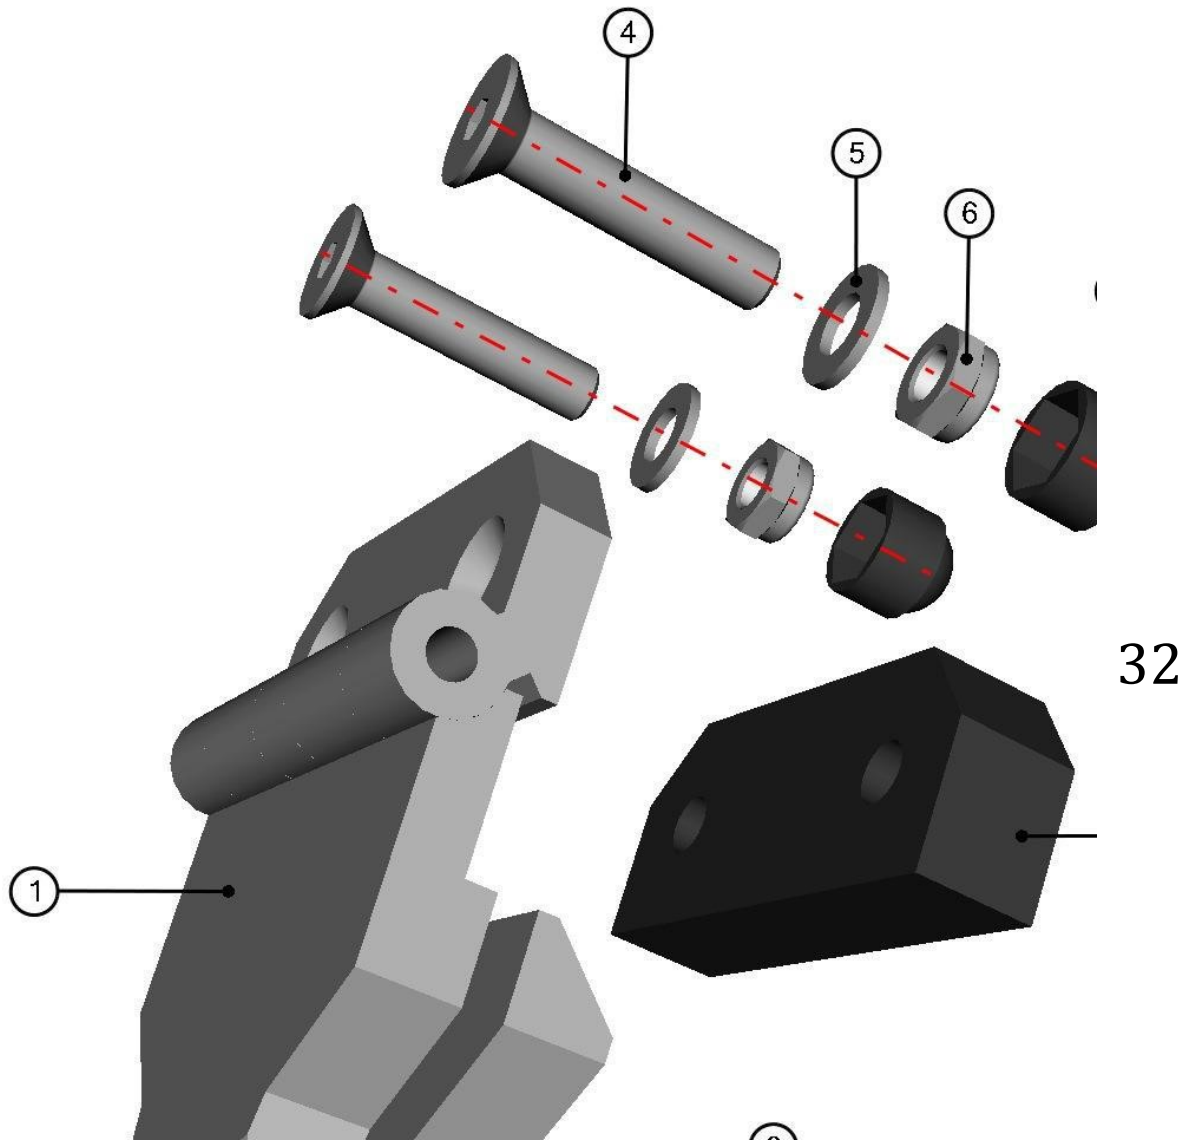

FRONT PANEL HINGE ASSEMBLY

ID	Catalogue no.	Description	Qty
1	000862	FRONT PANEL HINGE	1
2	000863	PLASTIC HINGE WASHER	1
3	002784	SCREW M8x16	1
4	002607	SCREW M8x35	2
5	001387	WASHER 8	2
6	001388	SELF-LOCKING NUT M8	2
7	001309	PLASTIC NUT COVER OK 13	2