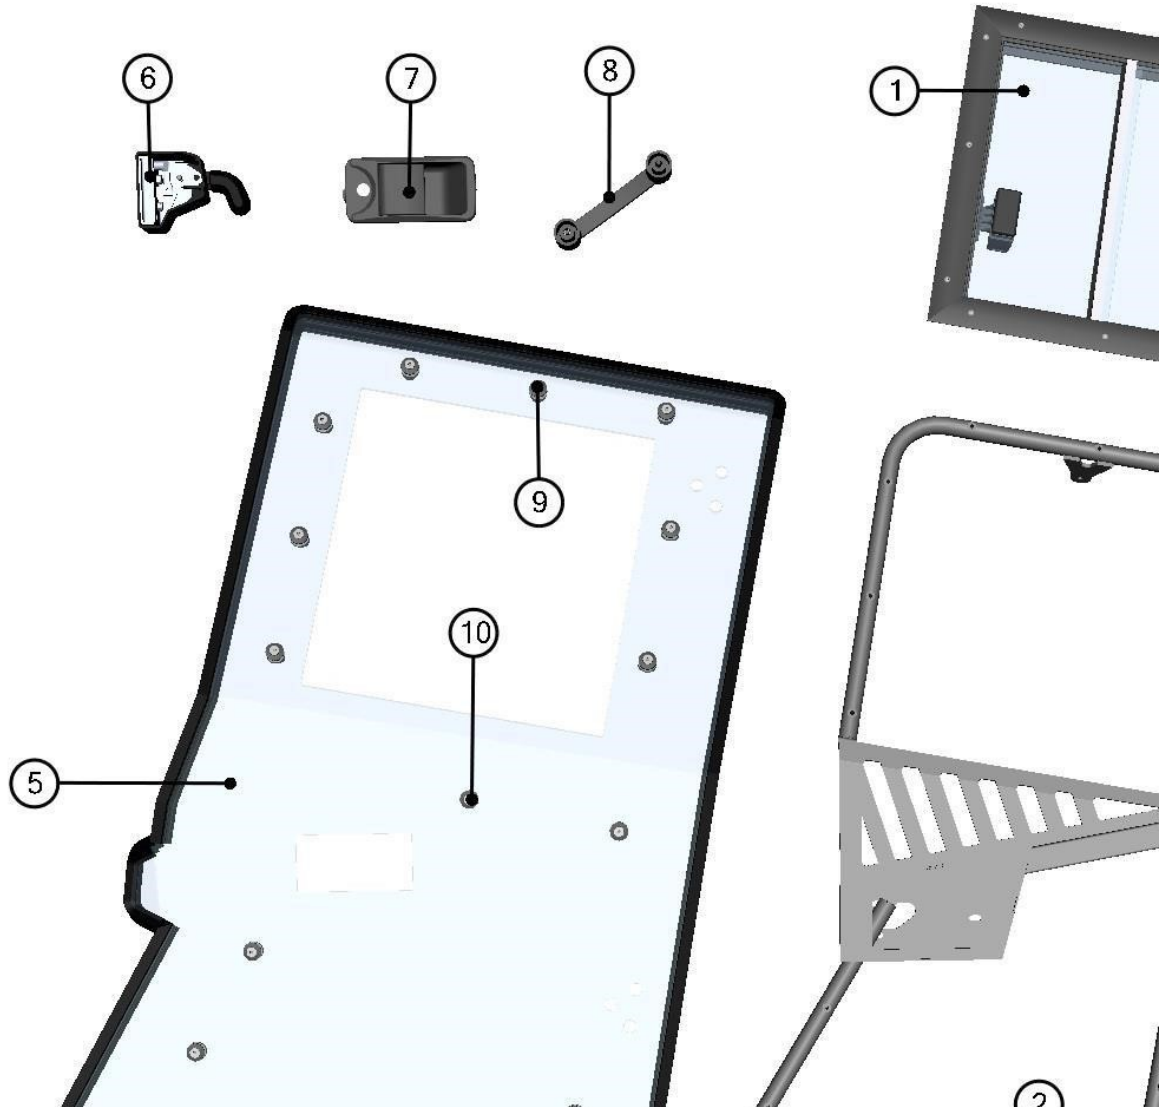

LEFT REAR DOOR ASSEMBLY

56

ID	Catalogue no.	Description	Qty
1	32S08U04-40M008	LEFT REAR WINDOW ASSEMBLY	1
2	32S08U04-40W007	LEFT REAR DOOR FRAME WELDED	1
3	32S08U04-40M019	LEFT REAR DOOR UPPER HINGE ASSEMBLY	1
4	32S08U04-40M020	LEFT REAR DOOR BOTTOM HINGE ASSEMBLY	1
5	32S08U04-40M007	LEFT REAR DOOR POLYCARBONATE WITH SEALING	1
6	00-40M019	LEFT INNER DOOR LOCK	1
7	000841	OUTER DOOR LOCK	1
8	00-40M018	DOOR HANDLE	1
9	00-00M019	POLYCARBONATE FIXING ASSEMBLY	16
10	00-00M020	FRAME FIXING ASSEMBLY	2