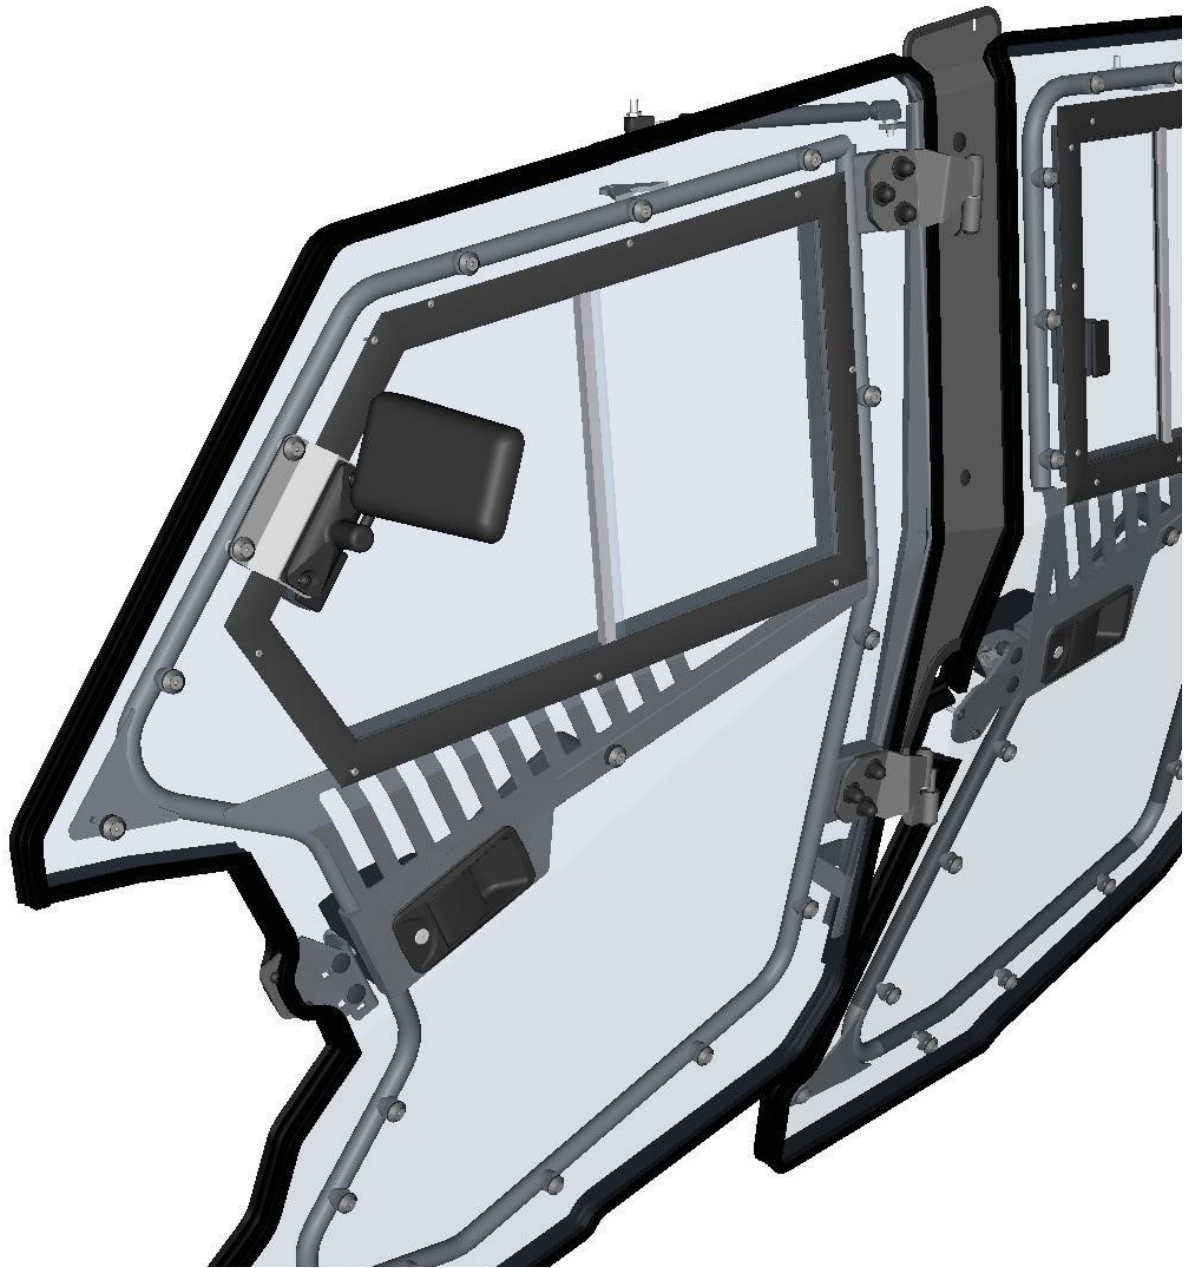

LEFT DOORS PANEL

41