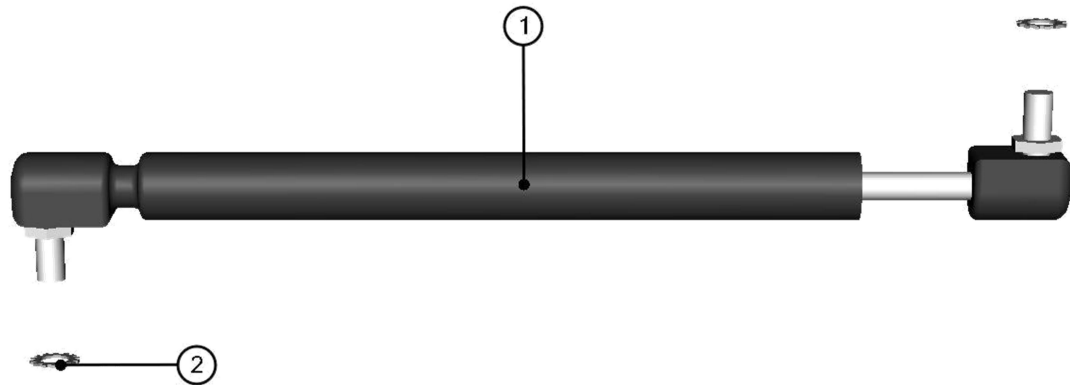

REAR DOOR GAS SPRING ASSEMBLY

96

ID	Catalogue no.	Description	Qty
1	000865	FRONT DOOR GAS SPRING	1
2	001489	SERRATED LOCK WASHER	2