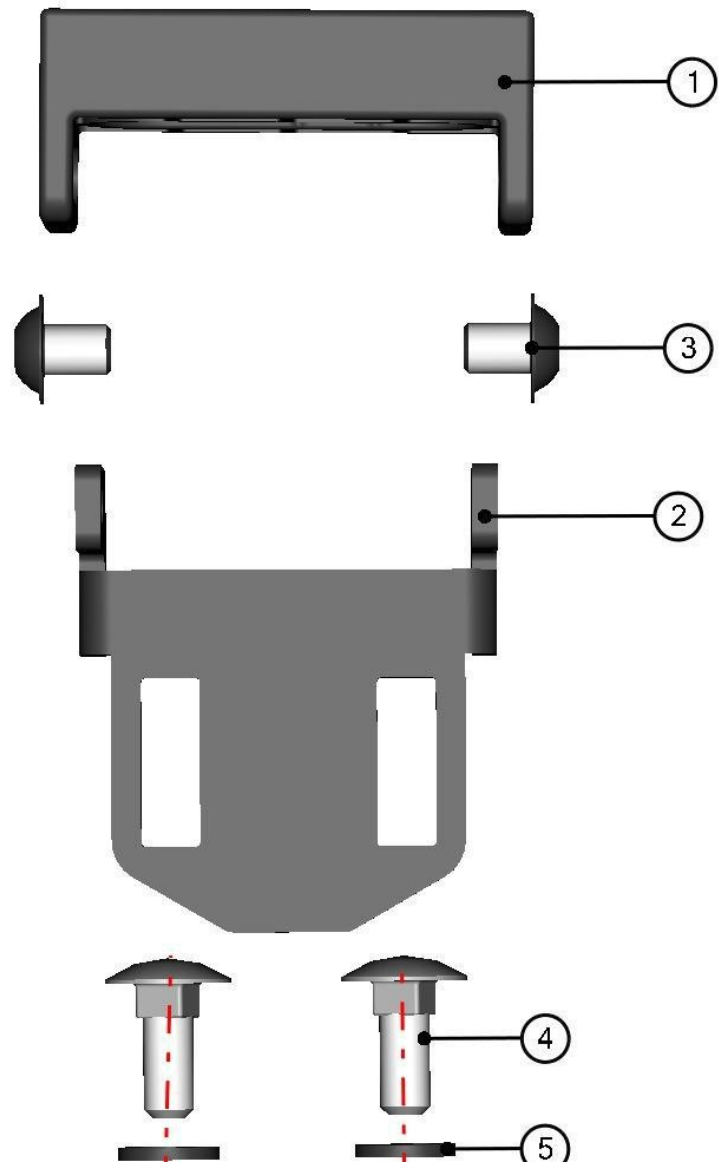

RIGHT FRONT GLASS STOP ASSEMBLY

38

ID	Catalogue no.	Description	Qty
1	004856	FRONT PANEL PLASTIC STOP	1
2	50S02U02-10-013	FRONT PANEL STOP HOLDER	1
3	004386	SCREW M6x20	2
4	004529	SCREW M6x16	2
5	001426	WASHER 6	2
6	001392	SELF-LOCKING NUT M6	2
7	001348	PLASTIC NUT COVER OK 10	2