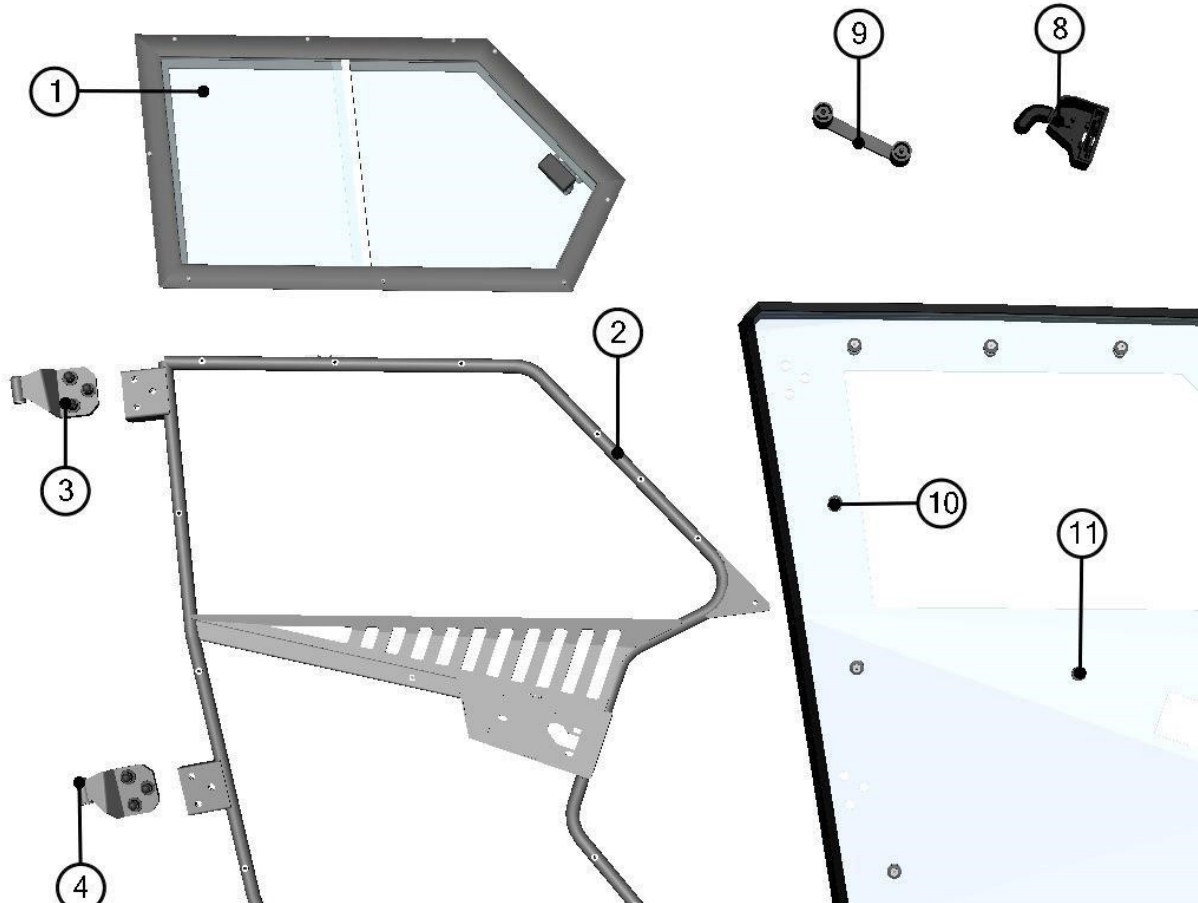

RIGHT FRONT DOOR ASSEMBLY

72

ID	Catalogue no.	Description	Qty
1	32S08U03-50M003	FRONT RIGHT WINDOW ASSEMBLY	1
2	32S08U03-50W001	FRONT RIGHT DOOR FRAME WELDED	1
3	32S08U04-50M009	FRONT RIGHT DOOR UPPER HINGE ASSEMBLY	1
4	32S08U04-50M010	FRONT RIGHT DOOR BOTTOM HINGE ASSEMBLY	1
5	32S08U04-50M016	FRONT RIGHT DOOR POLYCARBONATE WITH SEALING	1
6	00-109U-M006	PANORAMIC REAR VIEW MIRROR	1
7	000841	OUTER DOOR LOCK	1
8	00-50M019	RIGHT INNER DOOR LOCK	1
9	00-40M018	DOOR HANDLE	1
10	00-00M019	POLYCARBONATE FIXING ASSEMBLY	12
11	00-00M020	FRAME FIXING ASSEMBLY	2