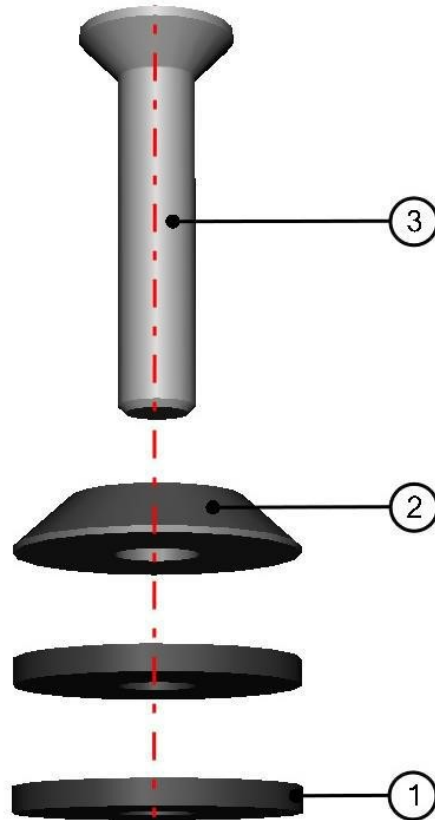

FRAME FIXING ASSEMBLY

50

ID	Catalogue no.	Description	Qty
1	001735	RUBBER WASHER	2
2	001715	PLASTIC WASHER	1
3	001701	SCREW M6x30	1