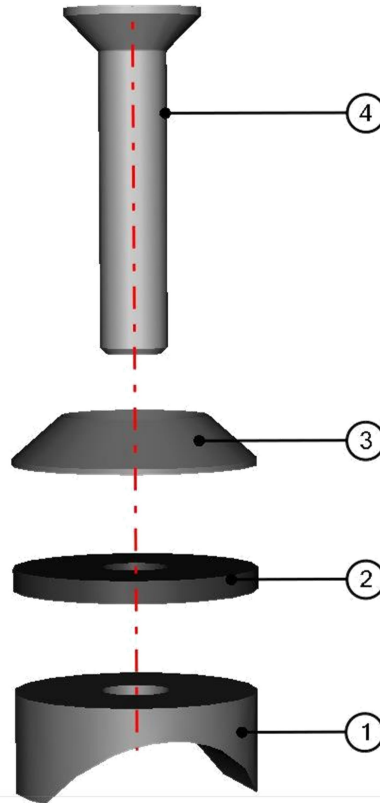

POLYCARBONATE FIXING ASSEMBLY

88

ID	Catalogue no.	Description	Qty
1	001736	SADDLE WASHER	1
2	001735	RUBBER WASHER	1
3	001715	PLASTIC WASHER	1
4	001701	SCREW M6x30	1