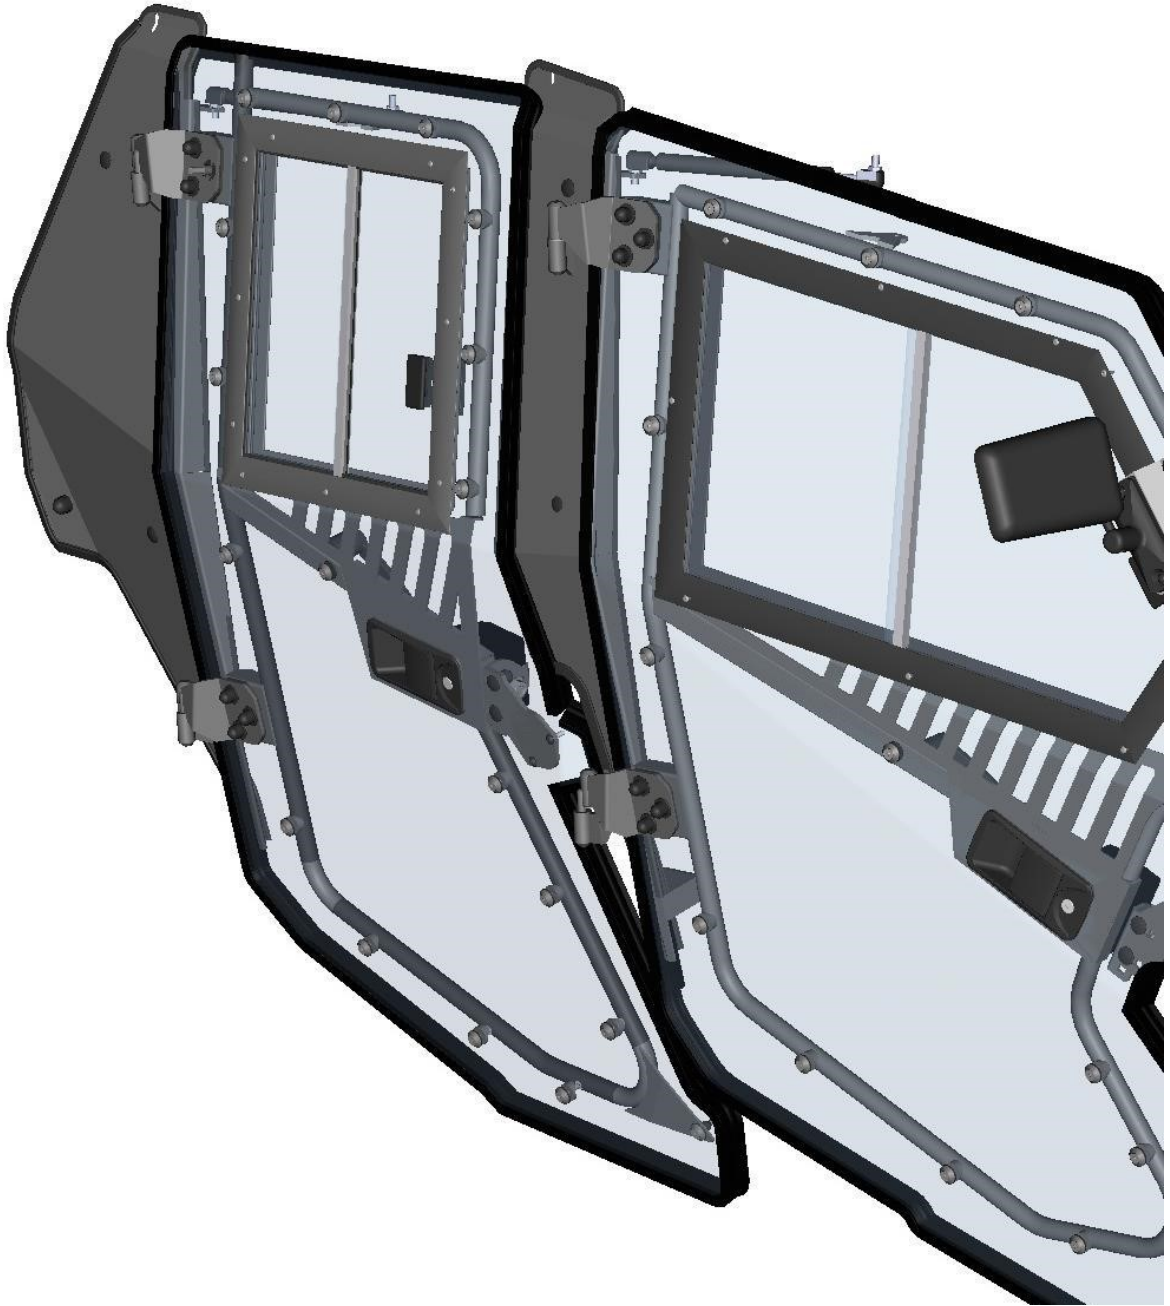

RIGHT DOORS PANEL

69