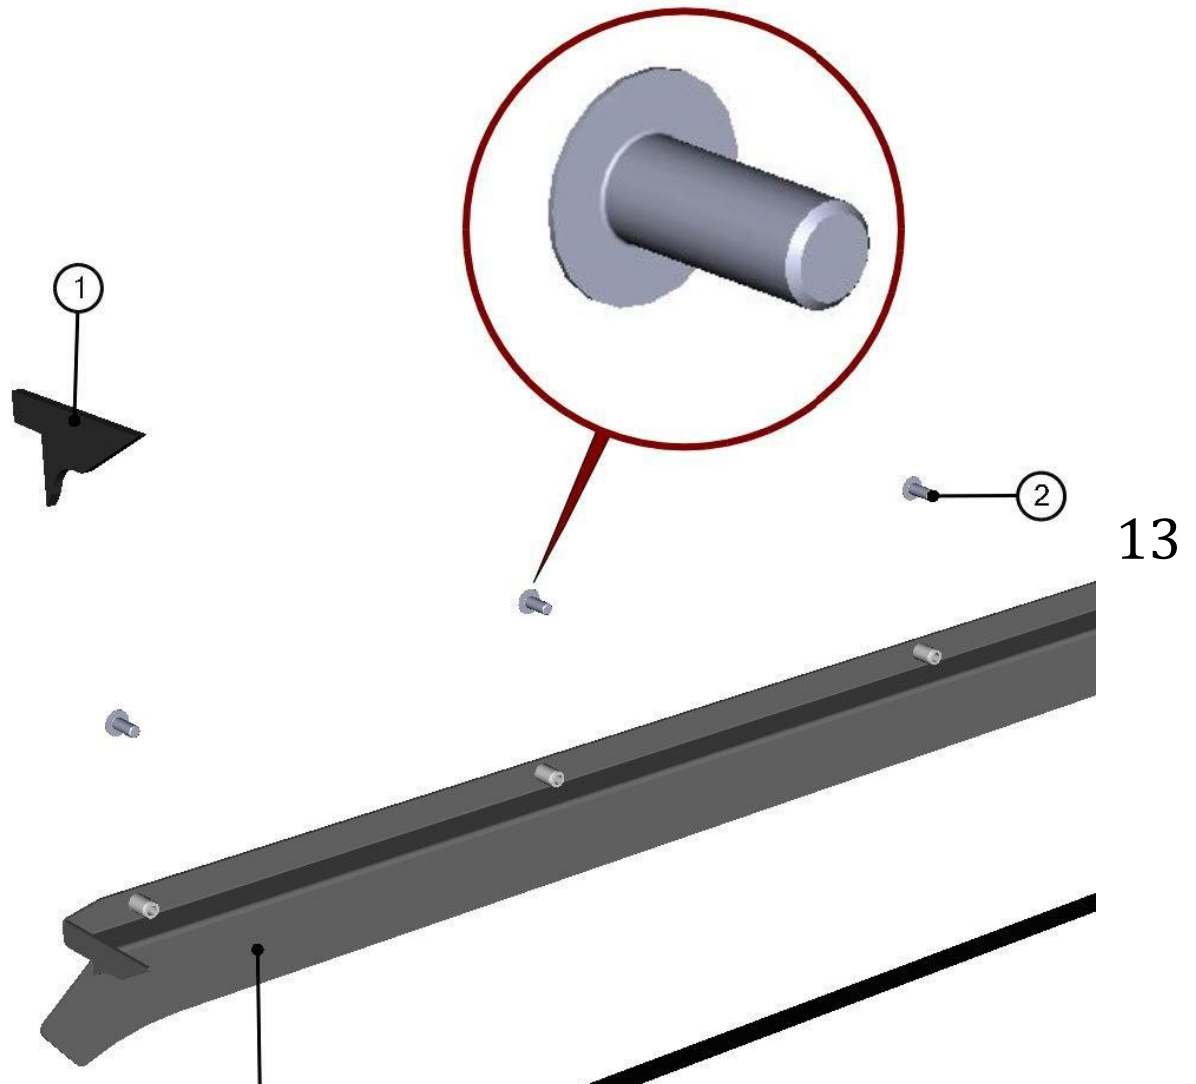

RIGHT FRONT ROOF LEDGE ASSEMBLY

ID	Catalogue no.	Description	Qty
1	32S08U04-30-017	FRONT ROOF LEDGE EPDM	1
2	002971	SCREW M6x15	4
3	32S08U04-30W009	RIGHT FRONT ROOF LEDGE WELDED	1
4	001001^32S08U04-30M010	RUBBER PROFILE "LEMOVKA"	1