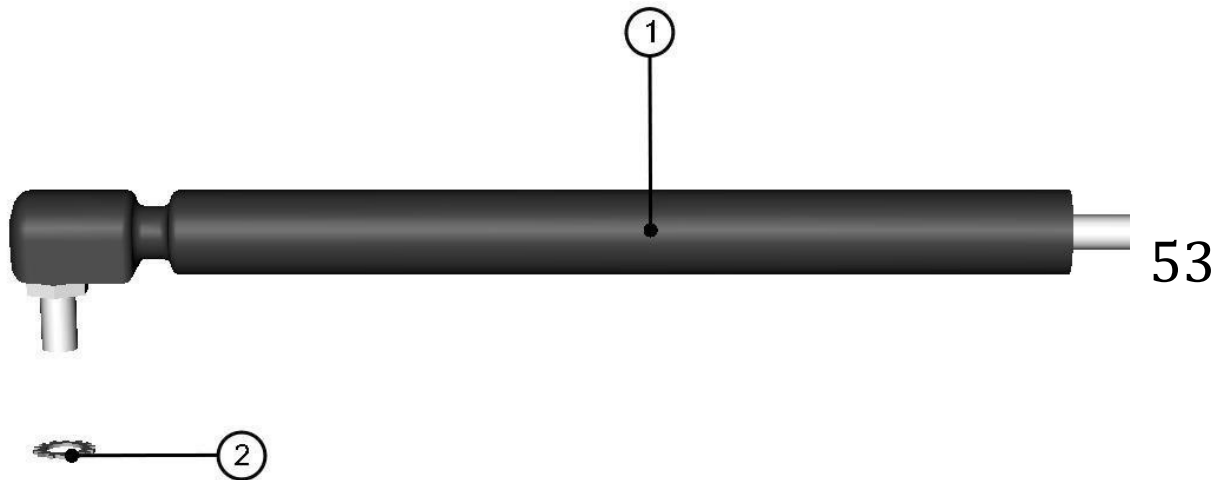

FRONT DOOR GAS SPRING ASSEMBLY

ID	Catalogue no.	Description	Qty
1	000865	FRONT DOOR GAS SPRING	1
2	001489	SERRATED LOCK WASHER	2