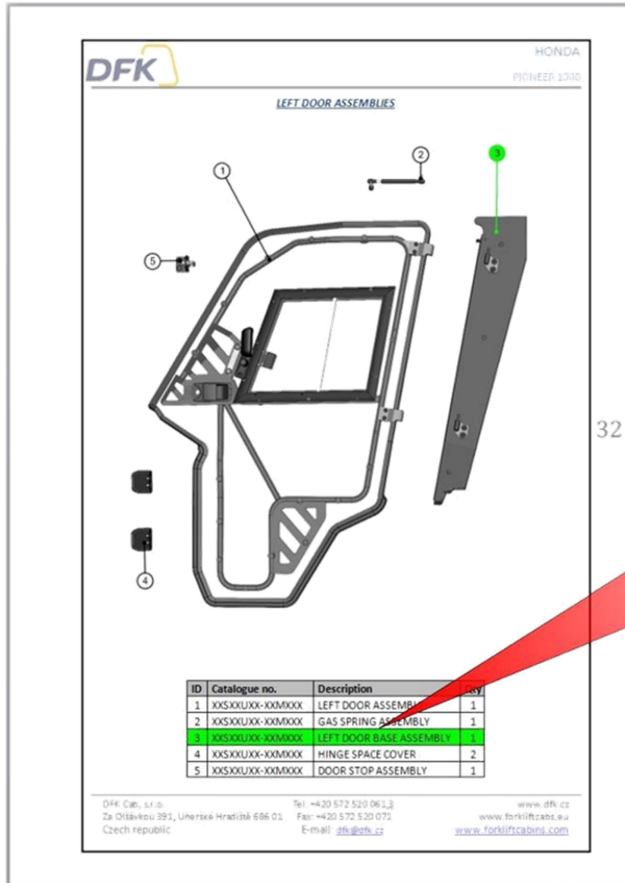

SPARE - PARTS CATALOG

**POLARIS
RZR 1000-4**

SEARCH INSTRUCTIONS

1. Select the panel that interests you and go to the appropriate page catalog.

HONDA
PIONEER 1000

ID	Catalogue no.	Description	Qty
1	XXSXXUXXSXX	ROOF PANEL	1
2	XXSXXUXXSXX	REAR PANEL	1
3	XXSXXUXXSXX	LEFT DOOR	1
4	XXSXXUXXSXX	FRONT PANEL	1
5	XXSXXUXXSXX	RIGHT DOOR	1

5

2

SEARCH INSTRUCTIONS

2. Select the name of assembly that interests you (box description).

3. Find the page with the same headline like the name of selected items.

4. Repeat the previous steps to find required part.