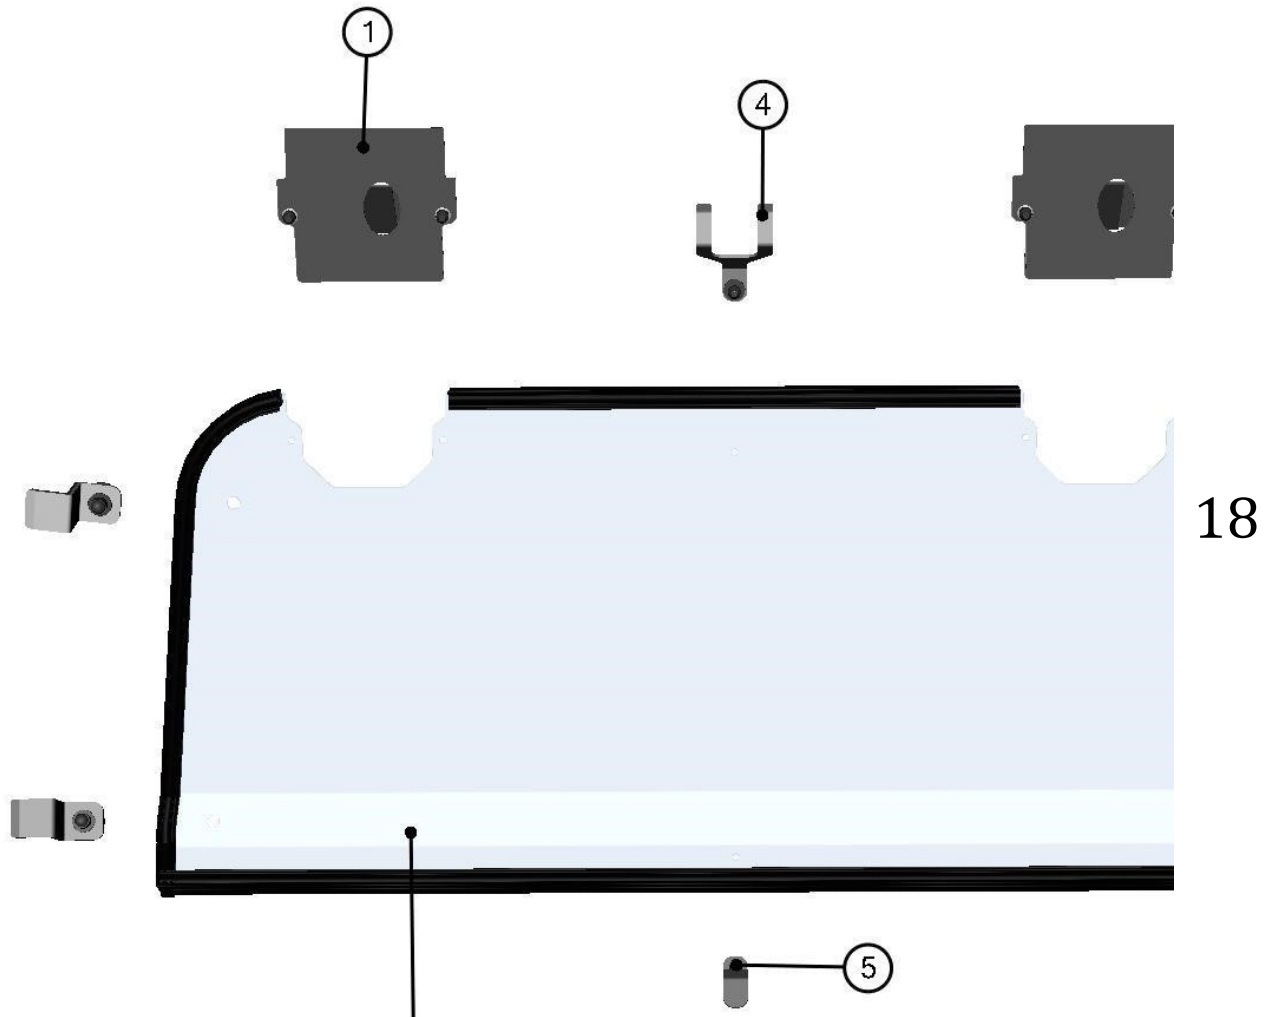

REAR PANEL

16

REAR PANEL ASSEMBLIES

17

ID	Catalogue no.	Description	Qty
1	32S08U04-20M004	UPPER REAR PANEL ASSEMBLY	1
2	32S08U04-20M003	BOTTOM REAR PANEL ASSEMBLY	1

UPPER REAR PANEL ASSEMBLY

ID	Catalogue no.	Description	Qty
1	32S08U04-20M005	UPPER REAR PANEL COVER ASSEMBLY	2
2	32S08U03-20M003	REAR POLYCARBONATE WITH SEALING	1
3	32S08U03-20M004	UPPER REAR PANEL SIDE HOLDER ASSEMBLY	4
4	32S08U03-20M013	REAR PANEL UPPER HOLDER ASSEMBLY	1
5	32S08U03-20M005	REAR PANEL MIDDLE HOLDER ASSEMBLY	1