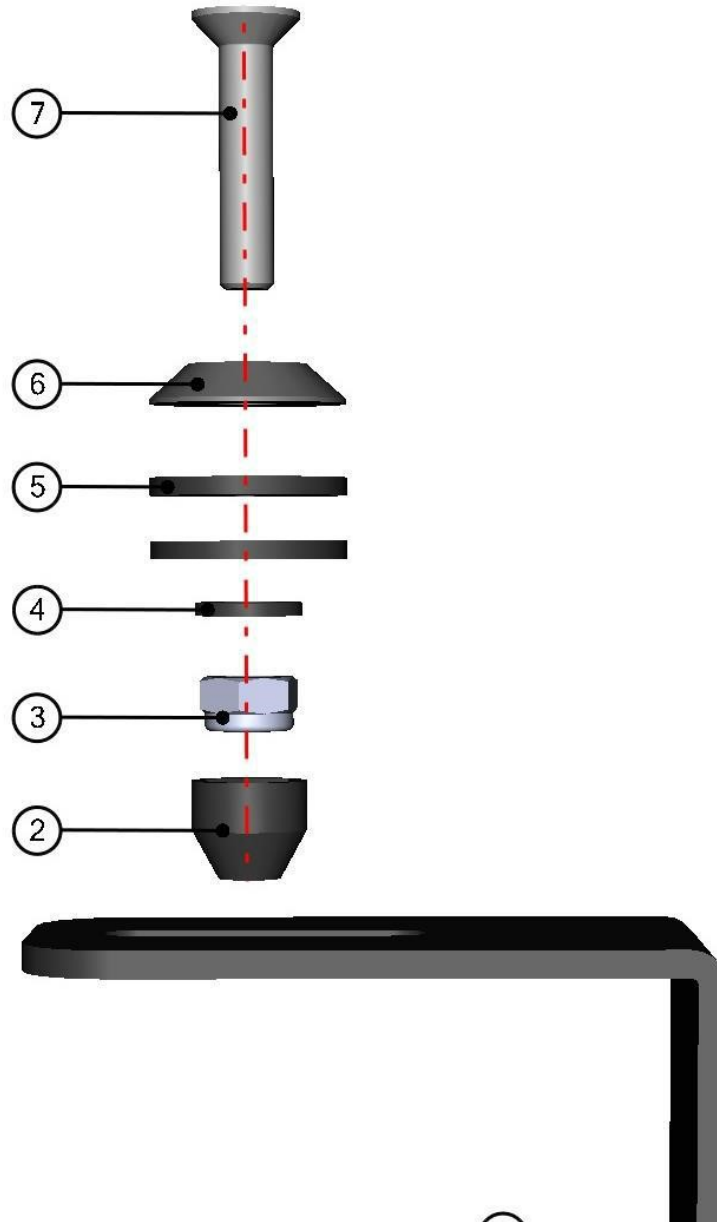

BOTTOM REAR PANEL RIGHT HOLDER ASSEMBLY

25

ID	Catalogue no.	Description	Qty
1	32S08U03-20-111	BOTTOM REAR PANEL RIGHT HOLDER	1
2	001348	PLASTIC NUT COVER OK 10	1
3	001392	SELF-LOCKING NUT M6	1
4	001426	WASHER 6	1
5	001735	RUBBER WASHER	2
6	001715	PLASTIC WASHER	1
7	001701	SCREW M6x30	1