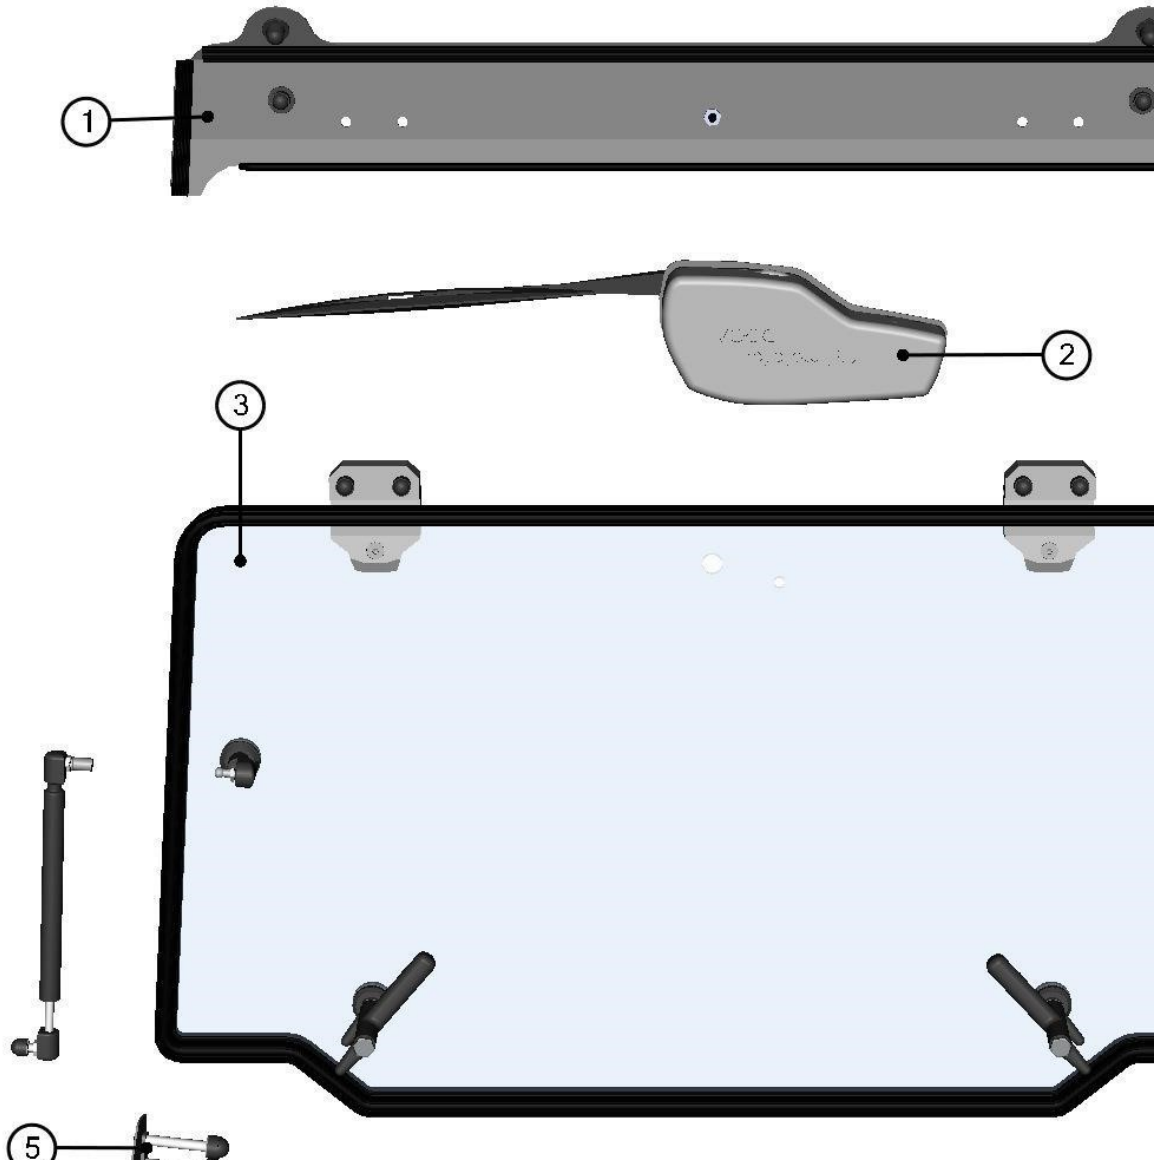

FRONT PANEL ASSEMBLIES

27

ID	Catalogue no.	Description	Qty
1	32S04U05-10M004	FRONT UPPER LEDGE ASSEMBLY	1
2	32S04U05-10M007	WIPER ASSEMBLY	1
3	32S04U05-10M002	FRONT GLASS ASSEMBLY	1
4	00-40M005	FRONT PANEL GAS SPRING ASSEMBLY	2
5	32S04U05-10M014	FRONT PANEL LEFT SEALING ASSEMBLY	1
6	32S04U05-10M114	FRONT PANEL RIGHT SEALING ASSEMBLY	1
7	32S04U05-10M006	FRONT BOTTOM LEDGE ASSEMBLY	1