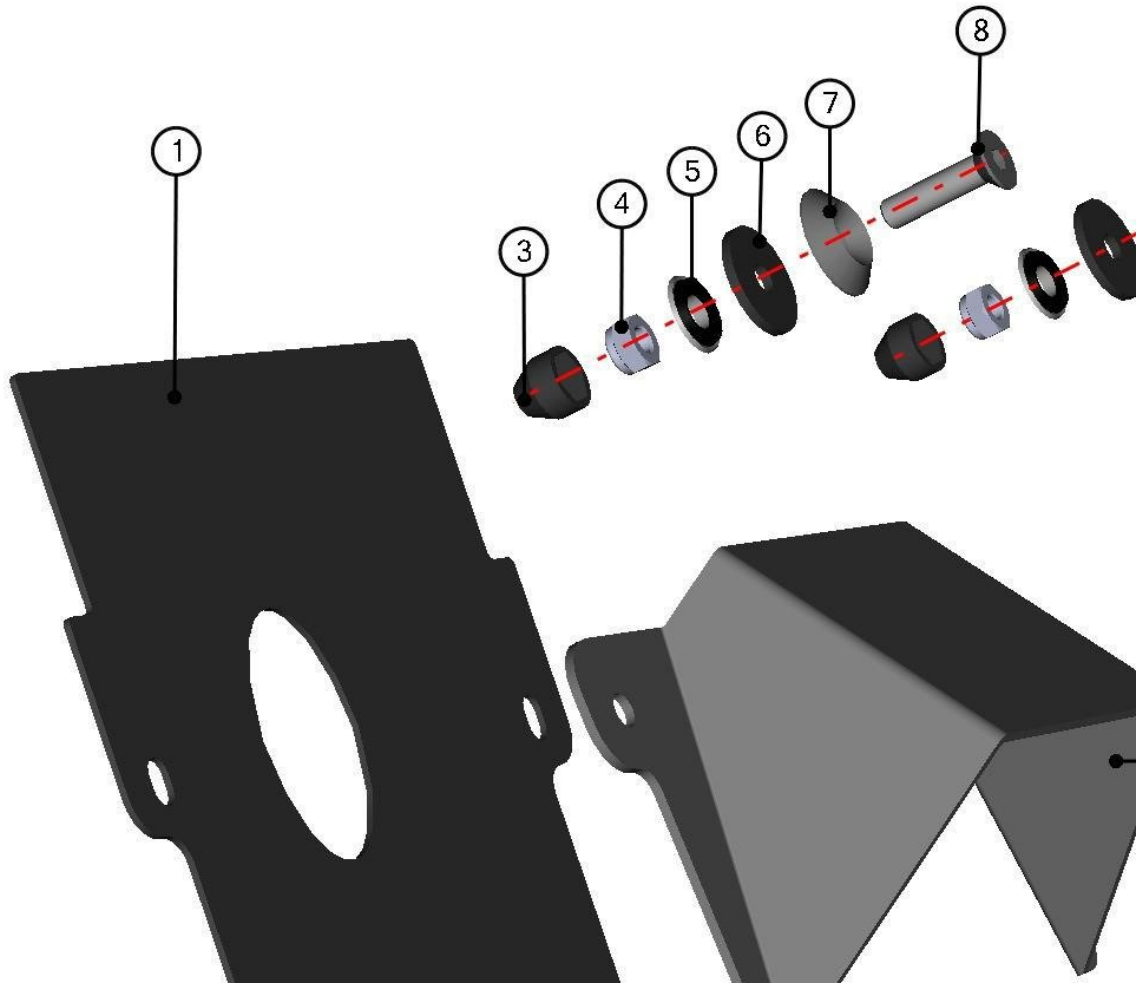

UPPER REAR PANEL COVER ASSEMBLY

19

ID	Catalogue no.	Description	Qty
1	32S08U04-20-005	UPPER REAR PANEL COVER EPDM	1
2	32S08U03-20-016	UPPER REAR PANEL COVER	1
3	001348	PLASTIC NUT COVER OK 10	2
4	001392	SELF-LOCKING NUT M6	2
5	001494	SEALING WASHER	2
6	001735	RUBBER WASHER	2
7	001715	PLASTIC WASHER	2
8	002120	SCREW M6x30	2