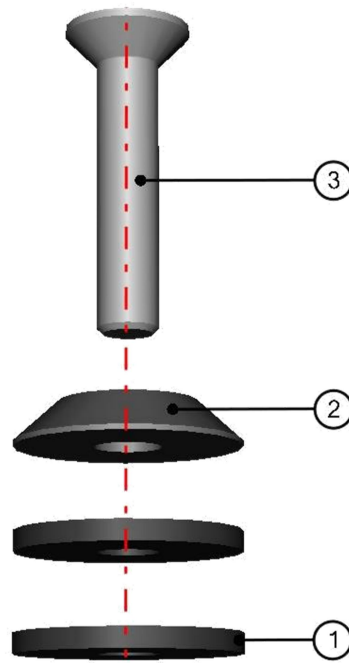

FRAME FIXING ASSEMBLY

61

ID	Catalogue no.	Description	Qty
1	001735	RUBBER WASHER	2
2	001715	PLASTIC WASHER	1
3	001701	SCREW M6x30	1