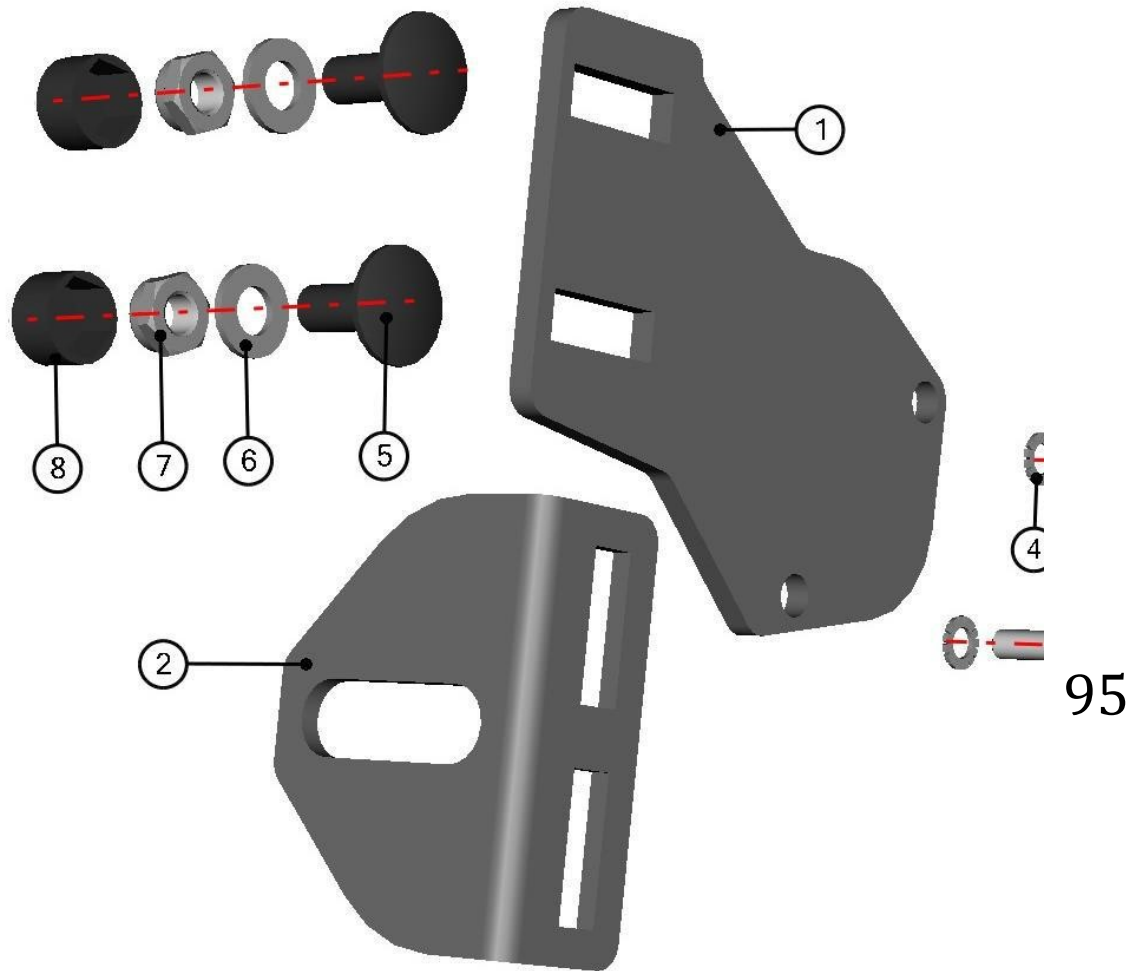

ID	Catalogue no.	Description	Qty
1	32S08U04-40-017	REAR DOOR STOP HOLDER 1	1
2	32S08U03-40-020	REAR DOOR STOP HOLDER 2	1
3	002192	SCREW M6x20	2
4	001488	SERRATED LOCK WASHER 6	2
5	002575	SCREW M8x20	2
6	001387	WASHER 8	2
7	001388	SELF-LOCKING NUT M8	2
8	001309	PLASTIC NUT COVER OK 13	2
9	000856	DOOR STOP NUT	1
10	000857	DOOR STOP WASHER	1
11	000855	DOOR STOP HOOK	1
12	000854	DOOR STOP PIN	1