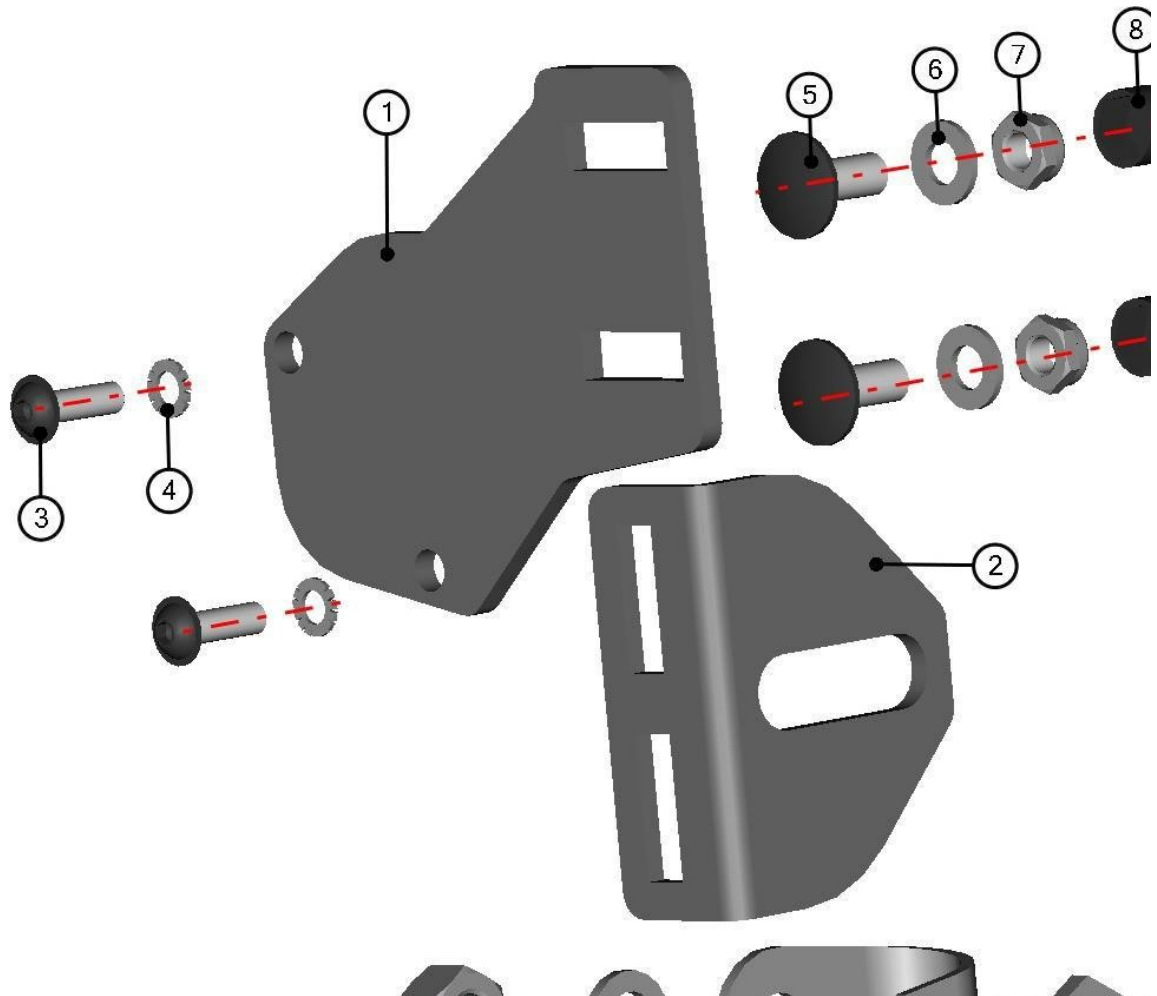

REAR LEFT DOOR BASE FIXING ASSEMBLY

66

ID	Catalogue no.	Description	Qty
1	002363	PLASTIC NUT COVER OK 17	2
2	002533	SELF-LOCKING NUT M10	1
3	001485	WASHER 10	2
4	002185	SCREW M10x80	1

LEFT REAR DOOR STOP ASSEMBLY