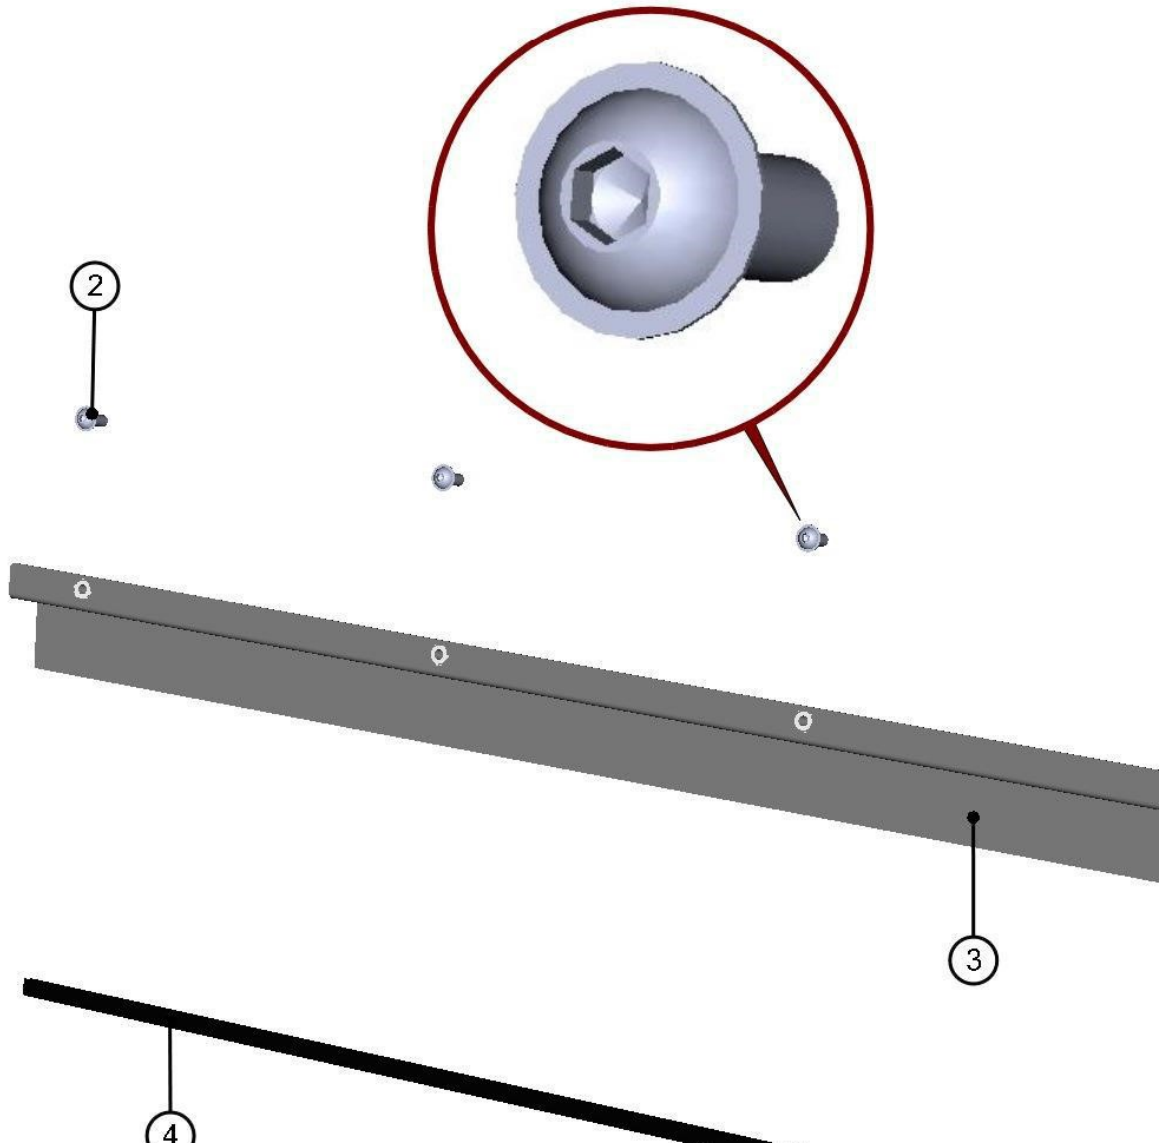

LEFT REAR ROOF LEDGE ASSEMBLY

11

ID	Catalogue no.	Description	Qty
1	32S08U04-30-021	LEFT REAR ROOF LEDGE EPDM	1
2	002971	SCREW M6x15	4
3	32S08U04-30W006	LEFT REAR ROOF LEDGE WELDED	1
4	001001^32S08U04-30M011	RUBBER PROFILE "LEMOVKA"	1