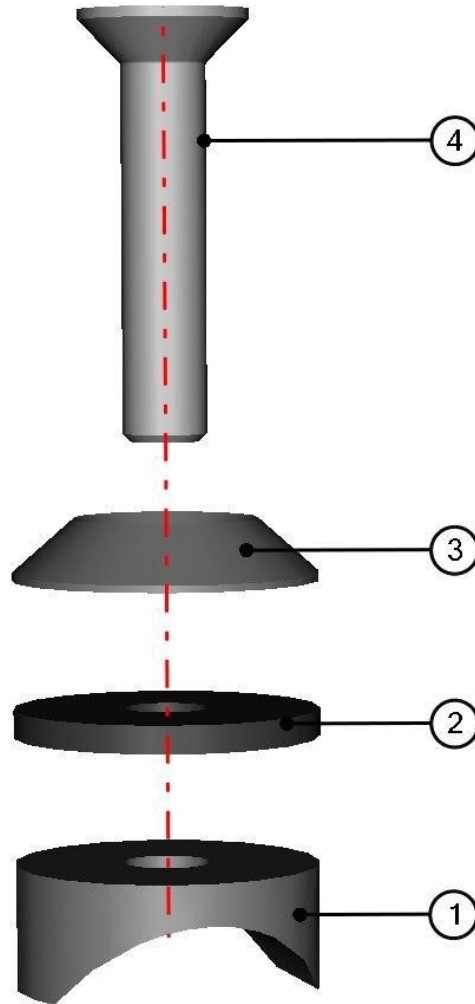

POLYCARBONATE FIXING ASSEMBLY

49

ID	Catalogue no.	Description	Qty
1	001736	SADDLE WASHER	1
2	001735	RUBBER WASHER	1
3	001715	PLASTIC WASHER	1
4	001701	SCREW M6x30	1