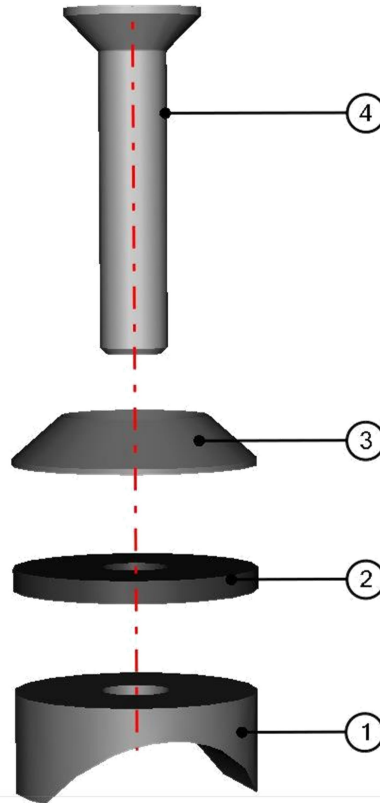

POLYCARBONATE FIXING ASSEMBLY

77

ID	Catalogue no.	Description	Qty
1	001736	SADDLE WASHER	1
2	001735	RUBBER WASHER	1
3	001715	PLASTIC WASHER	1
4	001701	SCREW M6x30	1