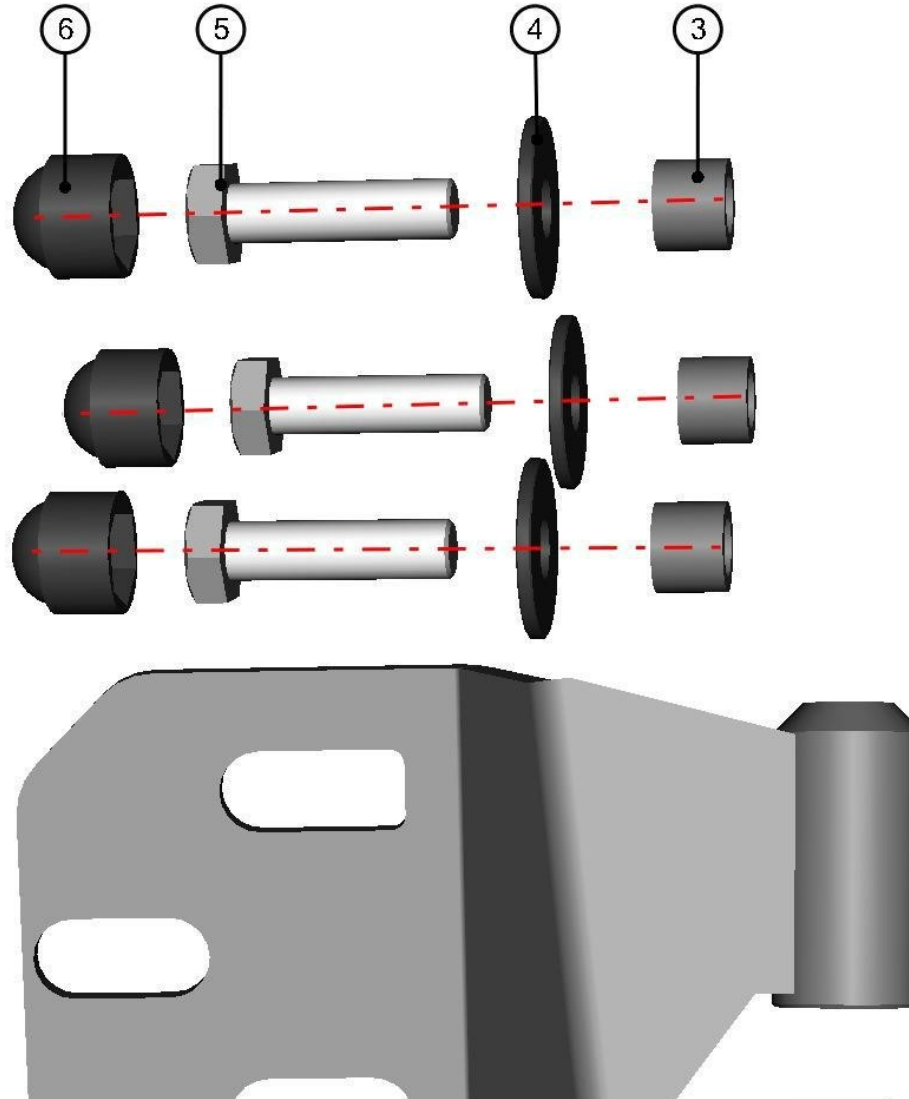

FRONT LEFT DOOR BOTTOM HINGE ASSEMBLY

ID	Catalogue no.	Description	Qty
1	32S08U04-40W009	LEFT FRONT DOOR BOTTOM HINGE WELDED	1
2	004447	WASHER 10	1
3	004612	DISTANCE TUBE	3
4	003322	RIVET WASHER	3
5	001411	SCREW M8x30	3
6	001309	PLASTIC NUT COVER OK 13	3