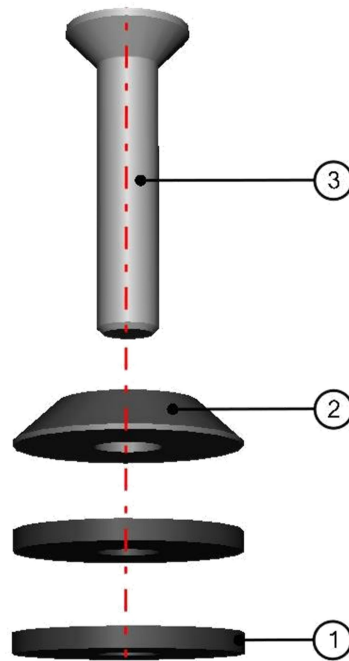

FRAME FIXING ASSEMBLY

89

ID	Catalogue no.	Description	Qty
1	001735	RUBBER WASHER	2
2	001715	PLASTIC WASHER	1
3	001701	SCREW M6x30	1