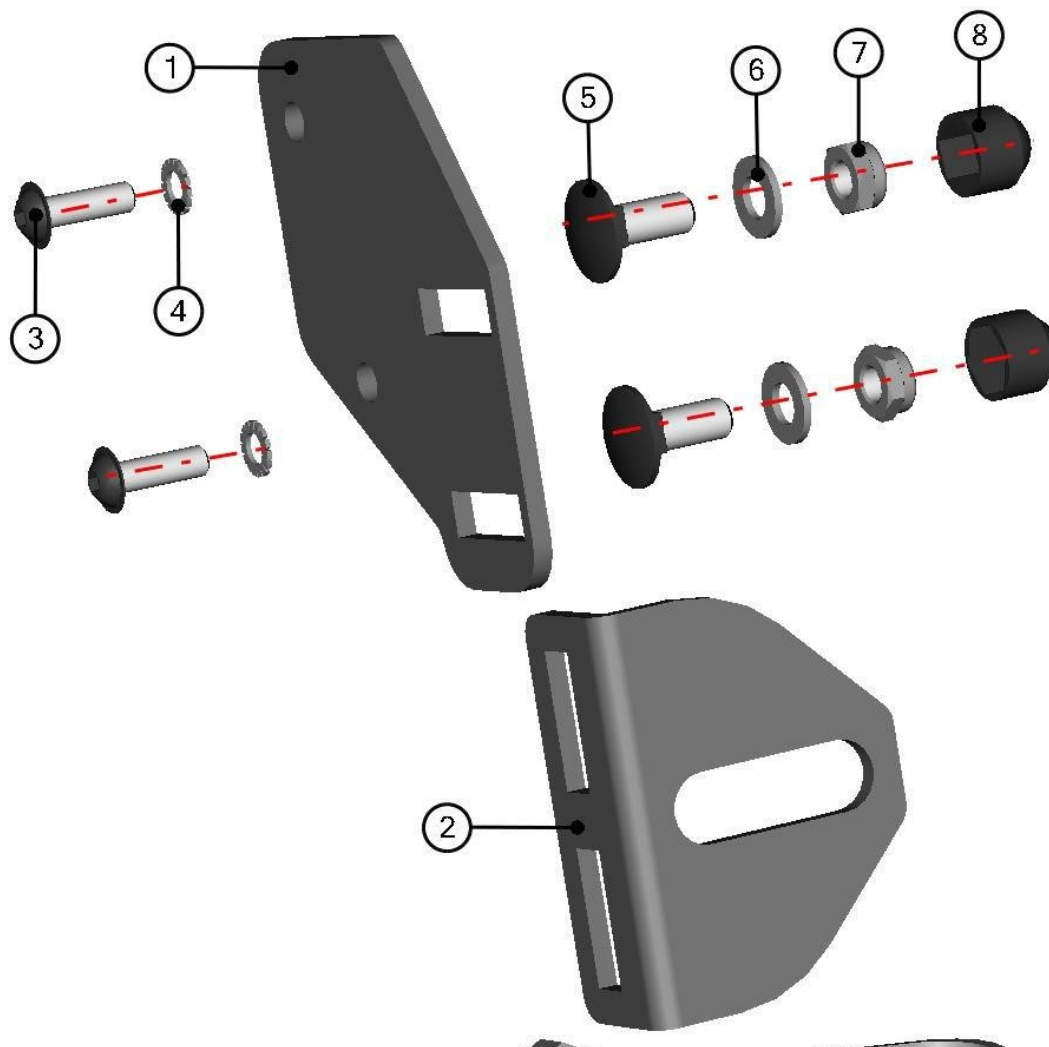

LEFT FRONT DOOR STOP ASSEMBLY

54

ID	Catalogue no.	Description	Qty
1	32S08U04-40-033	FRONT DOOR STOP HOLDER 1	1
2	32S08U03-40-020	FRONT DOOR STOP HOLDER 2	1
3	002192	SCREW M6x20	2
4	001488	SERRATED LOCK WASHER 6	2
5	002575	SCREW M8x20	2
6	001387	WASHER 8	2
7	001388	SELF-LOCKING NUT M8	2
8	001309	PLASTIC NUT COVER OK 13	2
9	000856	DOOR STOP NUT	1
10	000857	DOOR STOP WASHER	1
11	000855	DOOR STOP HOOK	1
12	000854	DOOR STOP PIN	1