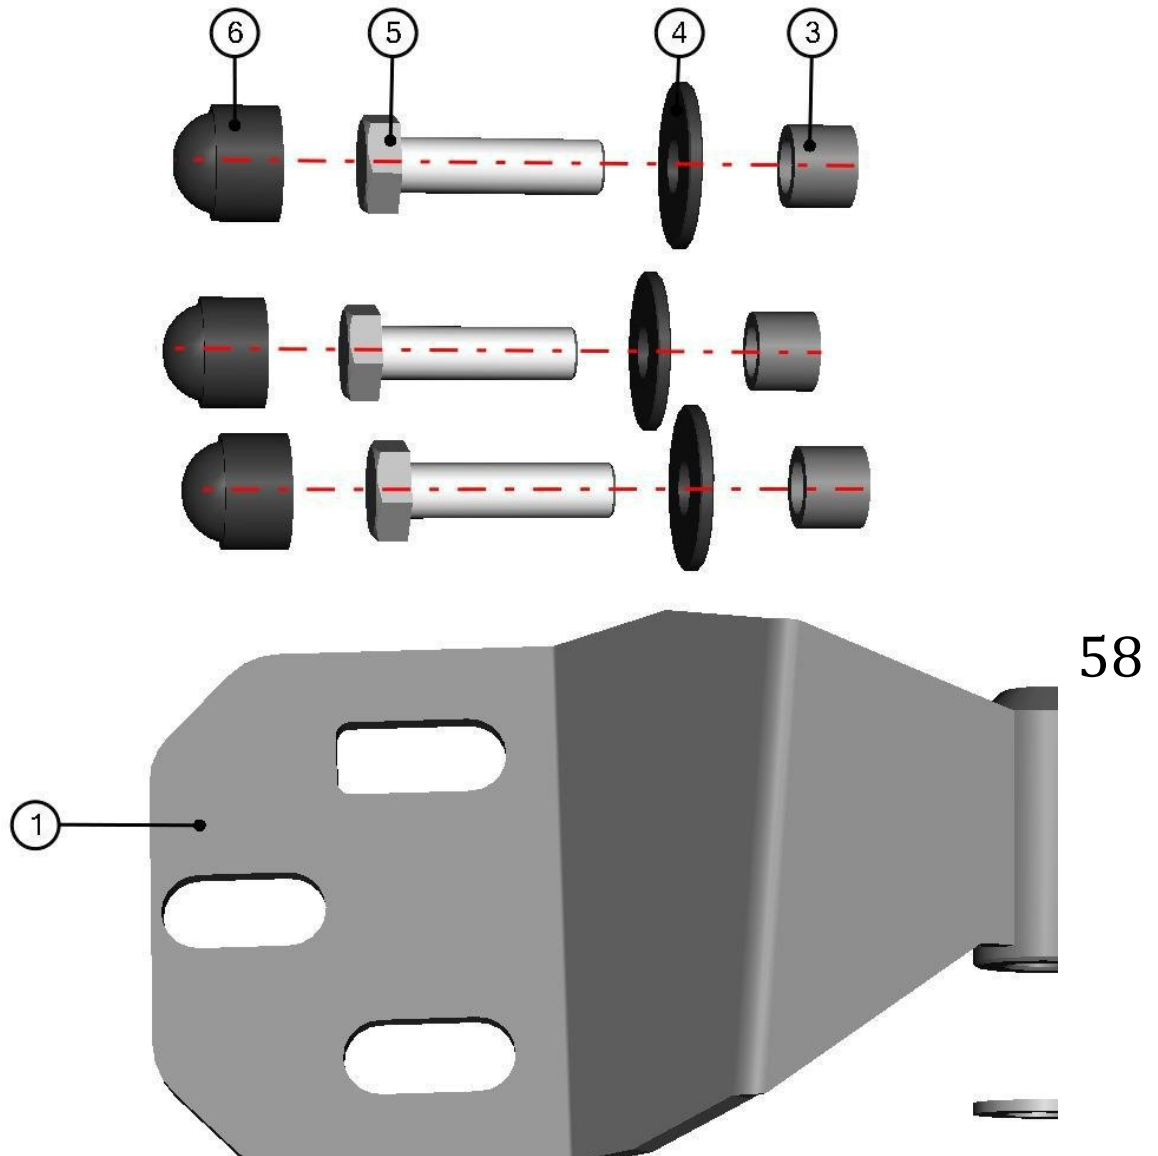

LEFT REAR DOOR UPPER HINGE ASSEMBLY

ID	Catalogue no.	Description	Qty
1	32S08U04-40W012	LEFT REAR DOOR UPPER HINGE WELDED	1
2	004447	WASHER 10	1
3	004612	DISTANCE WASHER	3
4	003322	RIVET WASHER	3
5	001411	SCREW M8x30	3
6	001309	PLASTIC NUT COVER OK 13	3