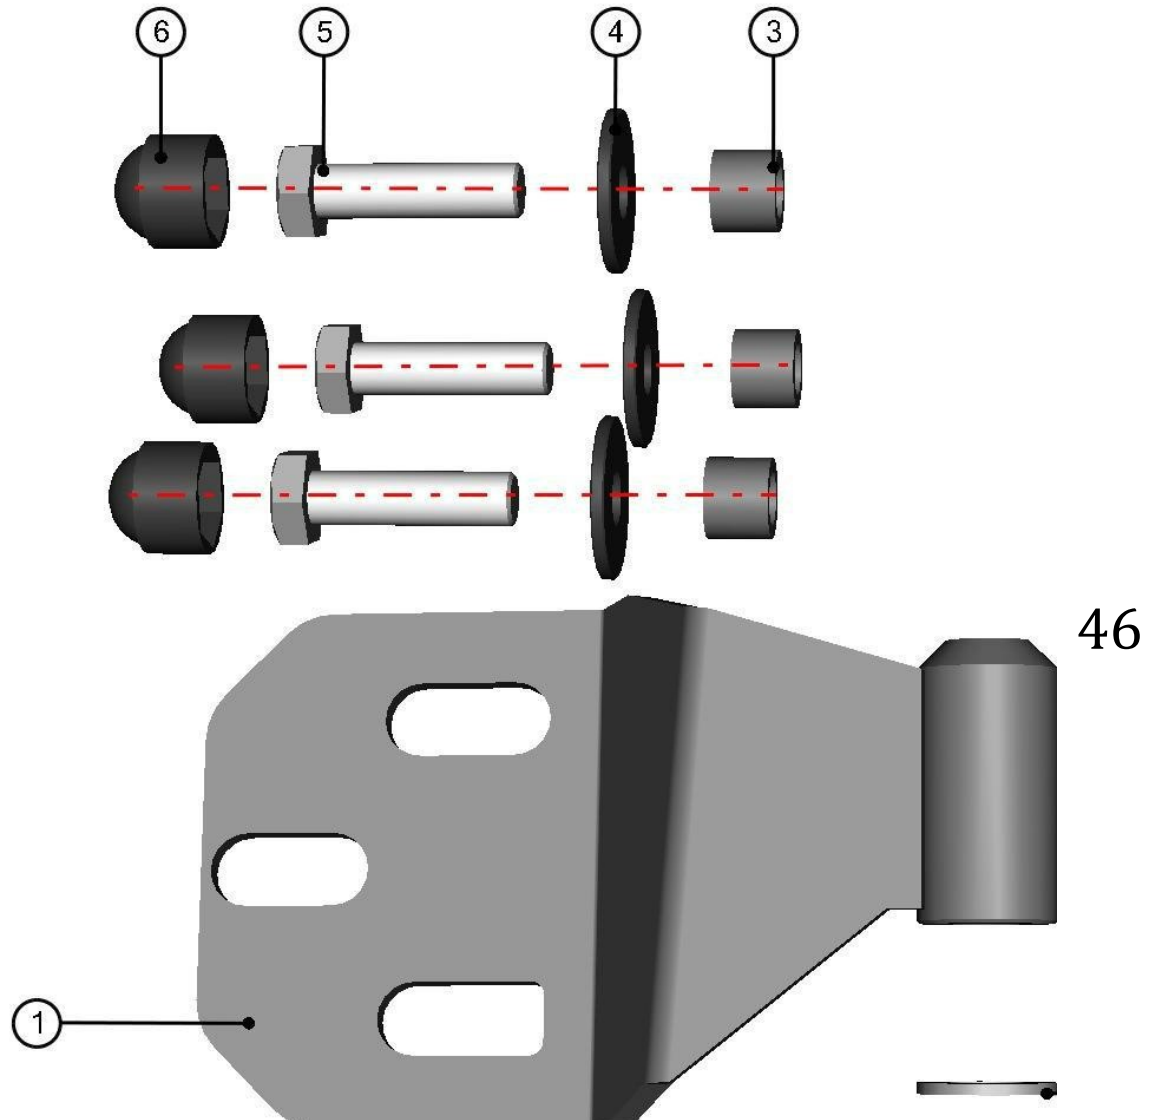

FRONT LEFT DOOR UPPER HINGE ASSEMBLY

ID	Catalogue no.	Description	Qty
1	32S08U04-40W008	FRONT LEFT DOOR UPPER HINGE WELDED	1
2	004447	WASHER 10	1
3	004612	DISTANCE TUBE	3
4	003322	RIVET WASHER	3
5	001411	SCREW M8x30	3
6	001309	PLASTIC NUT COVER OK 13	3