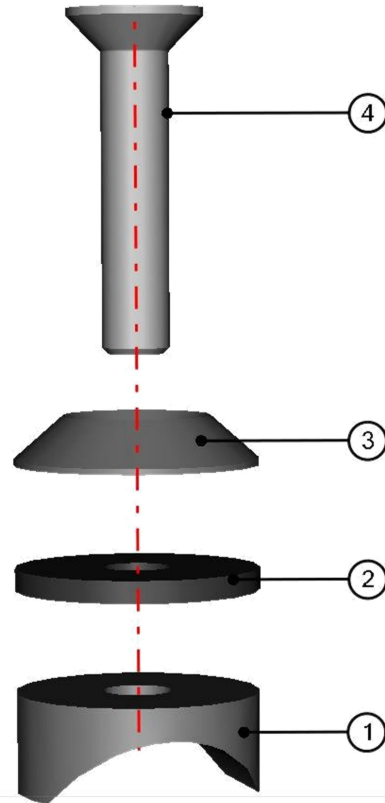

POLYCARBONATE FIXING ASSEMBLY

60

ID	Catalogue no.	Description	Qty
1	001736	SADDLE WASHER	1
2	001735	RUBBER WASHER	1
3	001715	PLASTIC WASHER	1
4	001701	SCREW M6x30	1