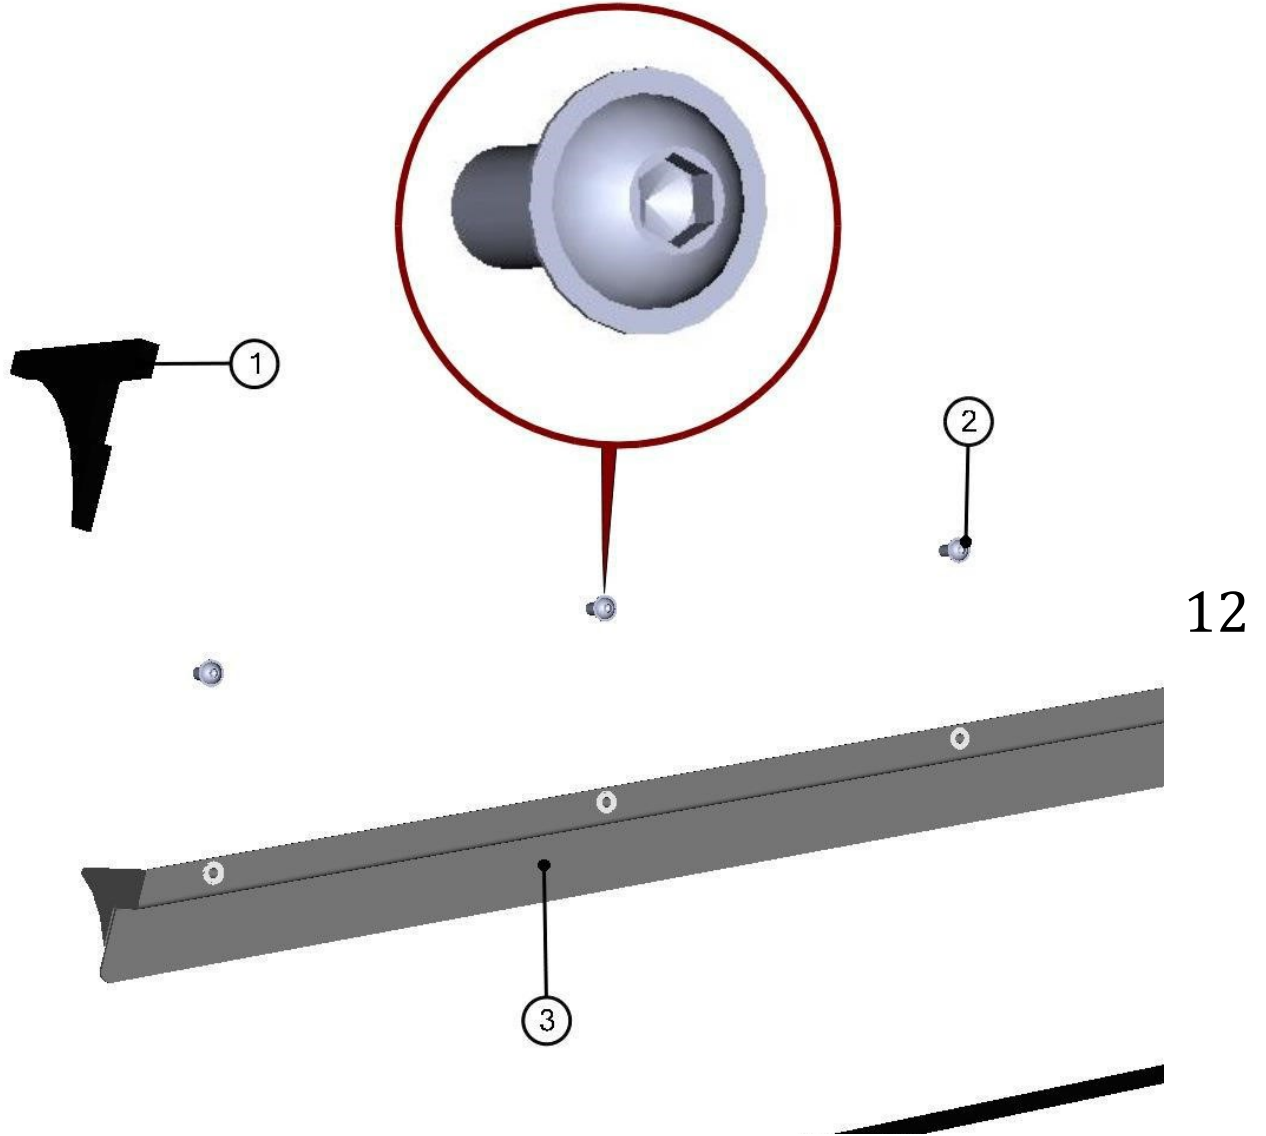

RIGHT REAR ROOF LEDGE ASSEMBLY

ID	Catalogue no.	Description	Qty
1	32S08U04-30-021	REAR ROOF LEDGE EPDM	1
2	002971	SCREW M6x15	4
3	32S08U04-30W106	REAR ROOF LEDGE WELDED	1
4	001001^32S08U04-30M011	RUBBER PROFILE "LEMOVKA"	1