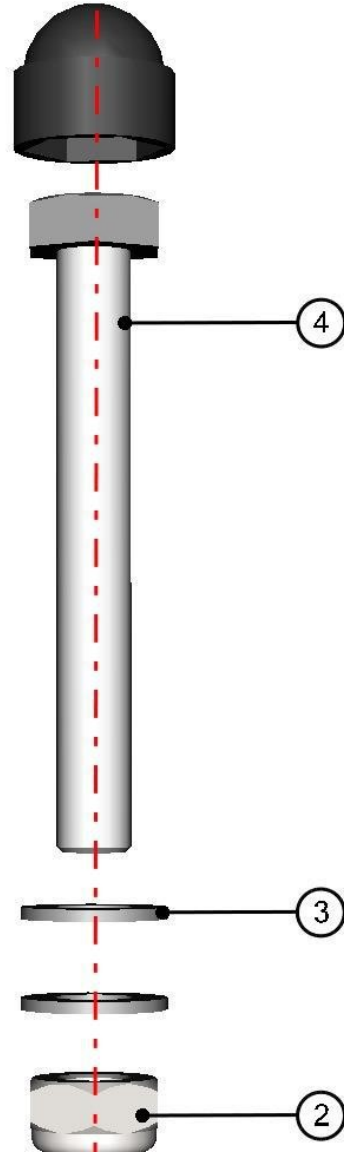

REAR LEFT DOOR BASE FIXING ASSEMBLY

66

ID	Catalogue no.	Description	Qty
1	002363	PLASTIC NUT COVER OK 17	2
2	002533	SELF-LOCKING NUT M10	1
3	001485	WASHER 10	2
4	002185	SCREW M10x80	1