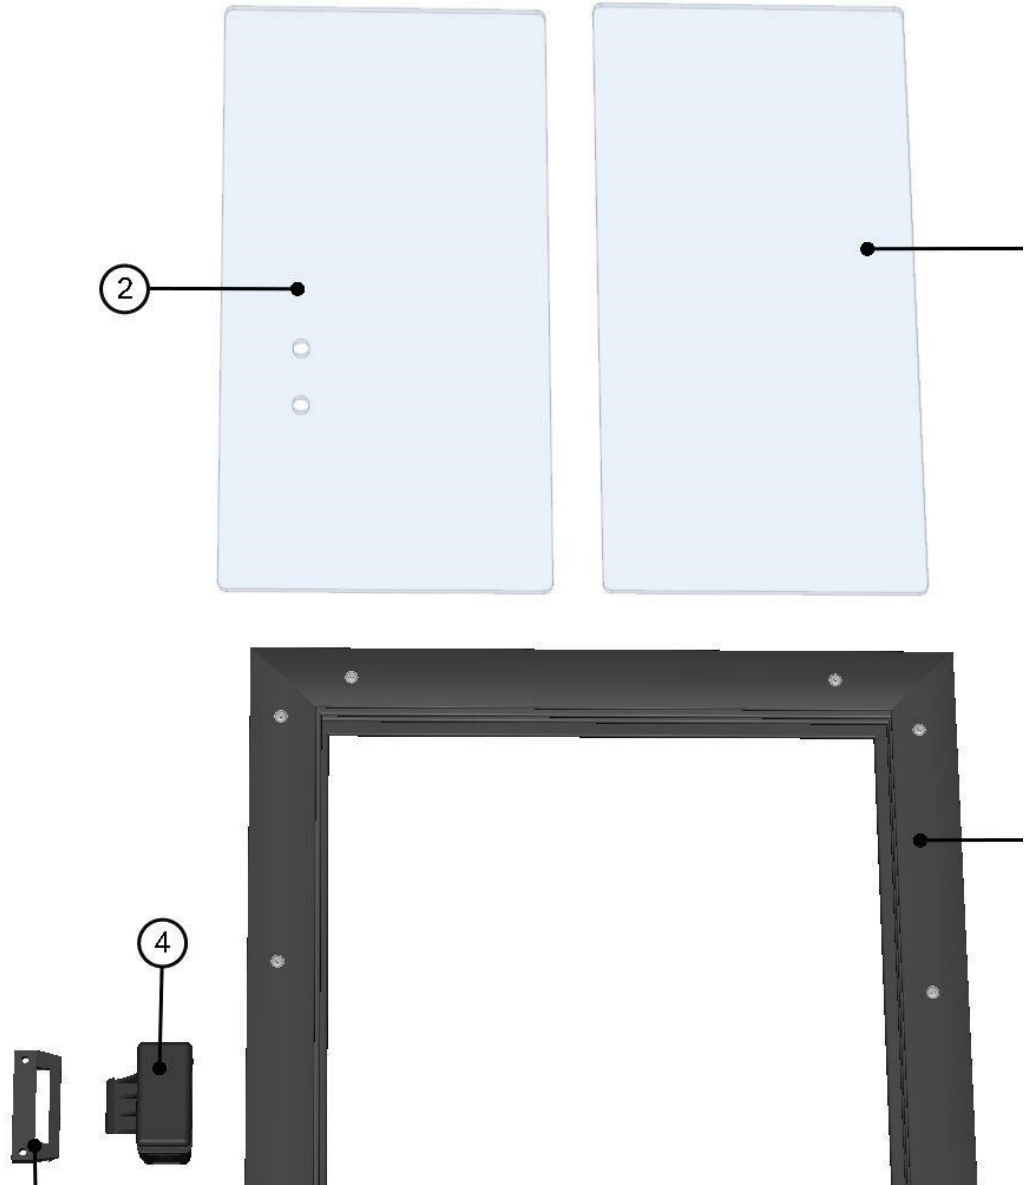

LEFT REAR WINDOW ASSEMBLY

ID	Catalogue no.	Description	Qty
1	32S08U04-40-018	REAR DOOR WINDOW GLASS SOLID	1
2	32S08U04-40-019	REAR DOOR WINDOW GLASS MOVABLE	1
3	32S08U04-40-016	REAR DOOR WINDOW FRAME	1
4	00-40M008	WINDOW LOCK	1
5	001762	WINDOW STOP	1