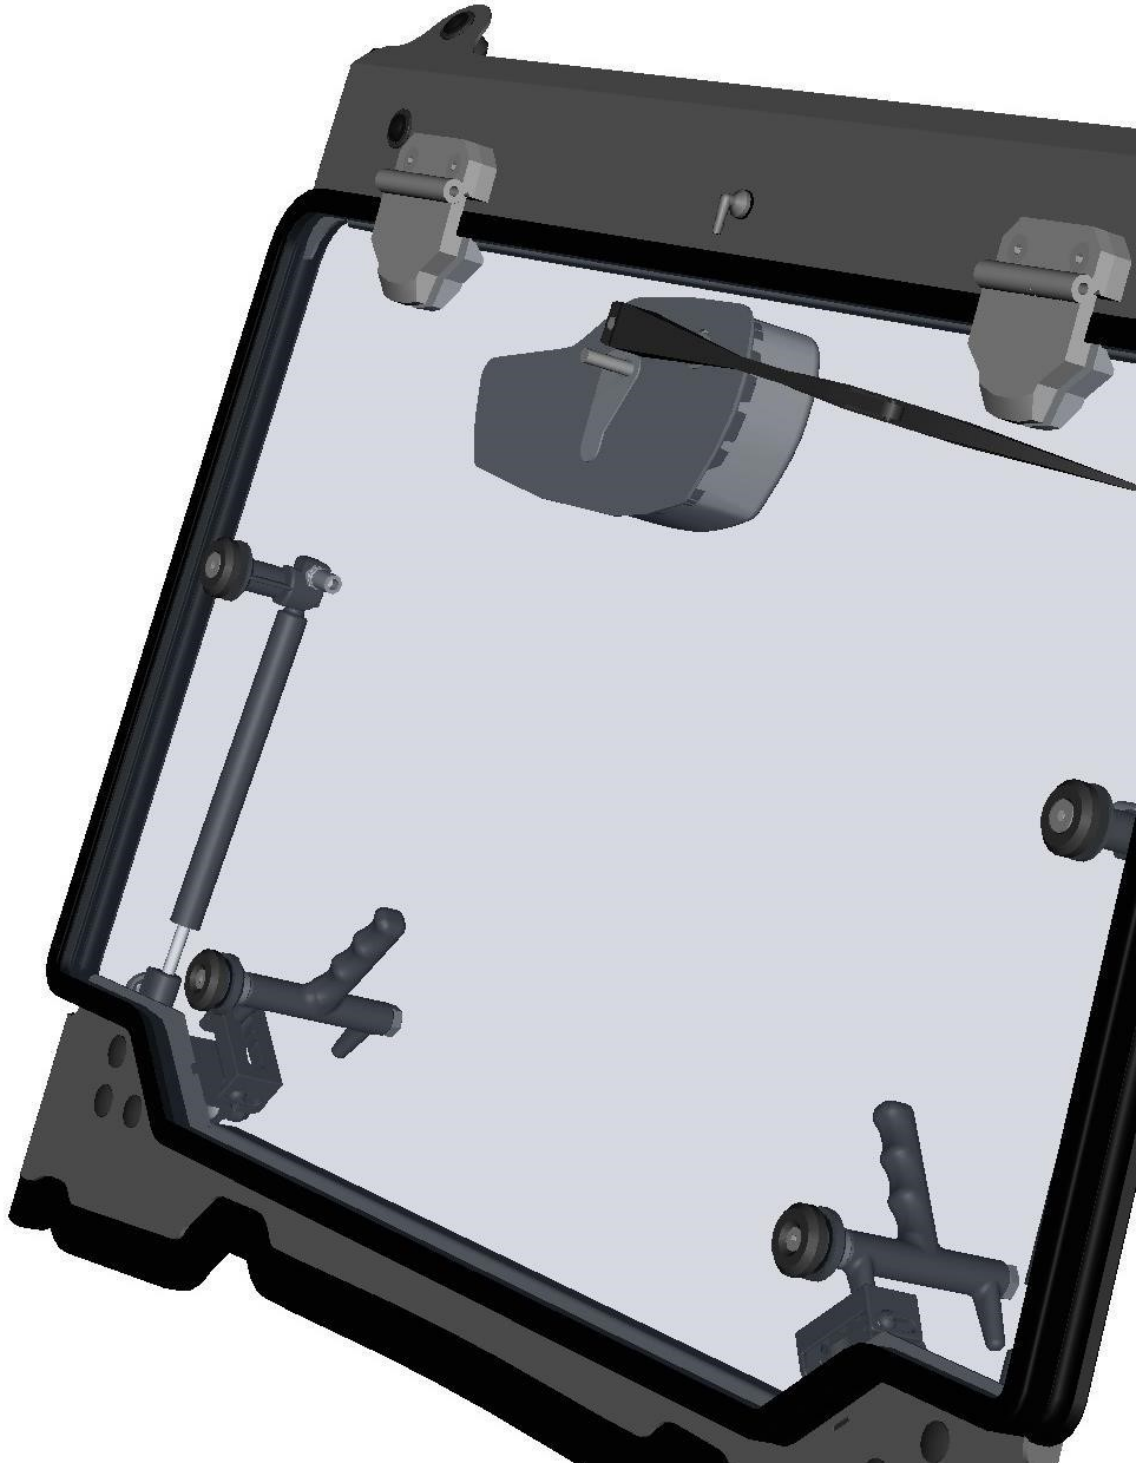

FRONT PANEL

26