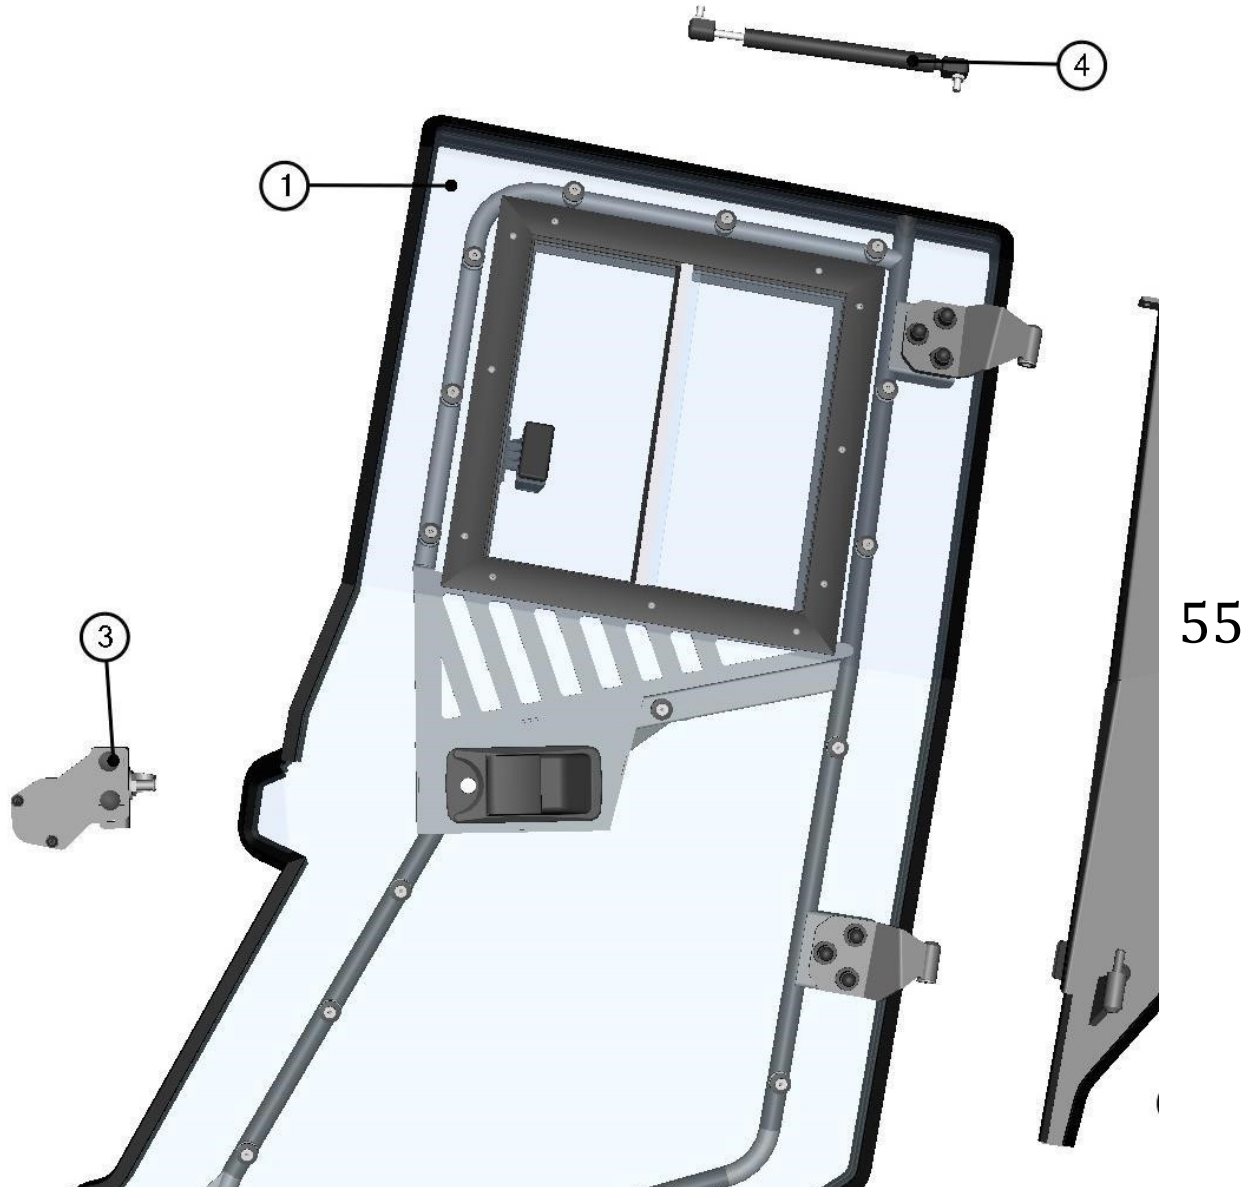

LEFT REAR DOOR PANEL

ID	Catalogue no.	Description	Qty
1	32S08U04-40M004	LEFT REAR DOOR ASSEMBLY	1
2	32S08U04-40M014	LEFT REAR DOOR BASE ASSEMBLY	1
3	32S08U04-40M011	LEFT REAR DOOR STOP ASSEMBLY	1
4	32S08U03-40M012	REAR DOOR GAS SPRING ASSEMBLY	1