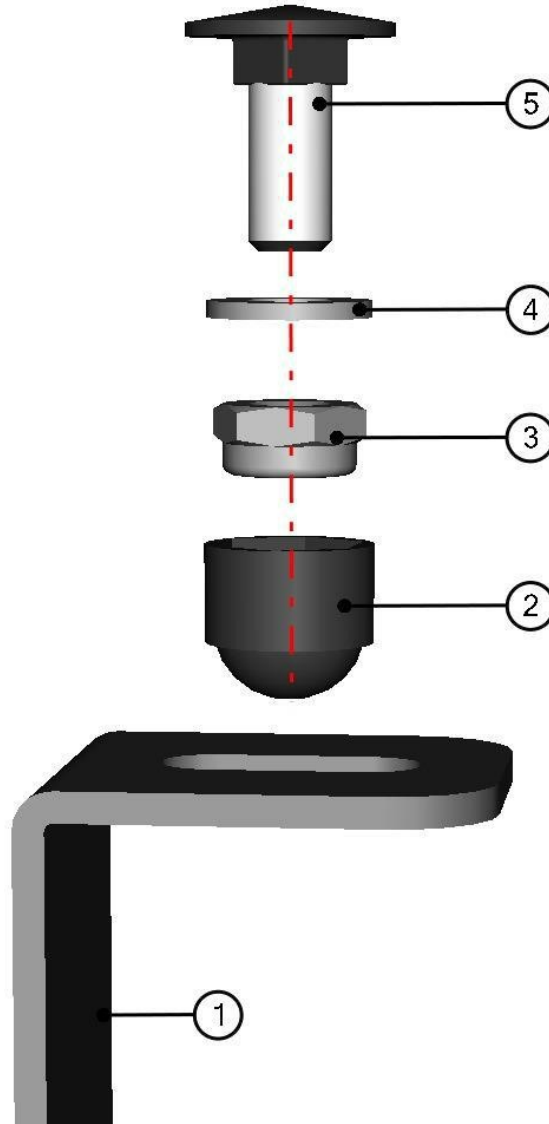

REAR LEFT DOOR BASE BOTTOM HOLDER ASSEMBLY

65

ID	Catalogue no.	Description	Qty
1	32S08U03-40-032	LEFT REAR DOOR BASE BOTTOM HOLDER	1
2	001309	PLASTIC NUT COVER OK 13	1
3	001388	SELF-LOCKING NUT M8	1
4	001387	WASHER 8	1
5	002575	SCREW M8x20	1