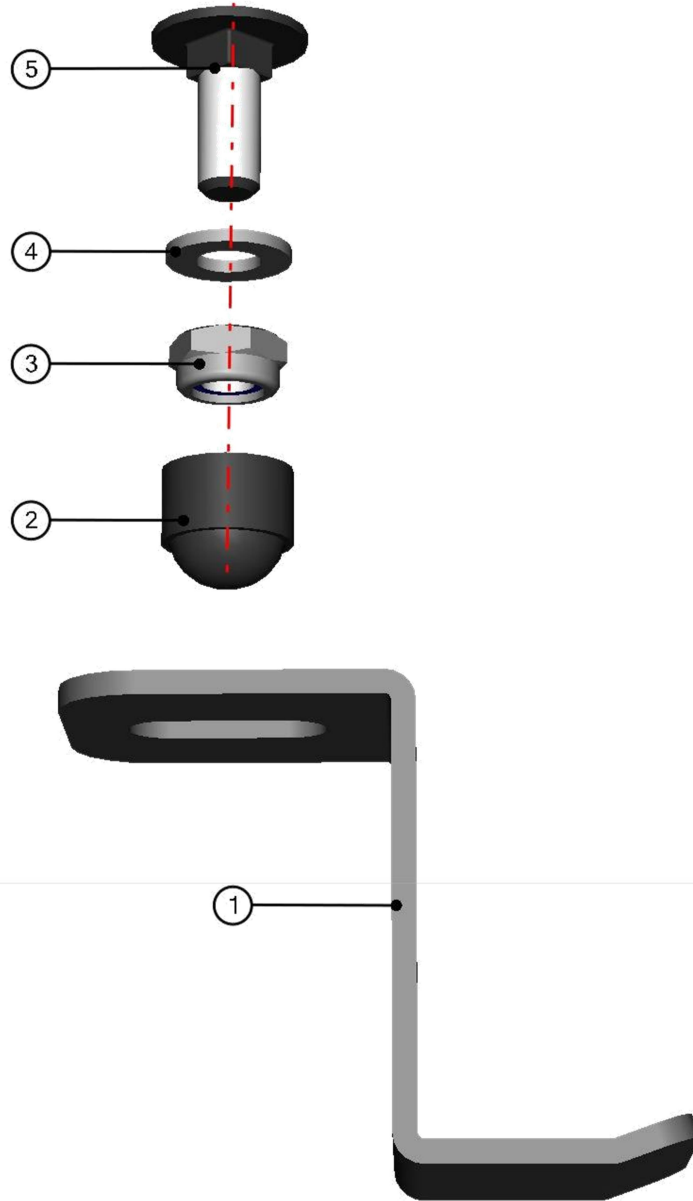

REAR LEFT DOOR BASE MIDDLE HOLDER ASSEMBLY

92

ID	Catalogue no.	Description	Qty
1	32S08U03-40-024	LEFT REAR DOOR BASE MIDDLE HOLDER	1
2	001309	PLASTIC NUT COVER OK 13	1
3	001388	SELF-LOCKING NUT M8	1
4	001387	WASHER 8	1
5	002575	SCREW M8x20	1