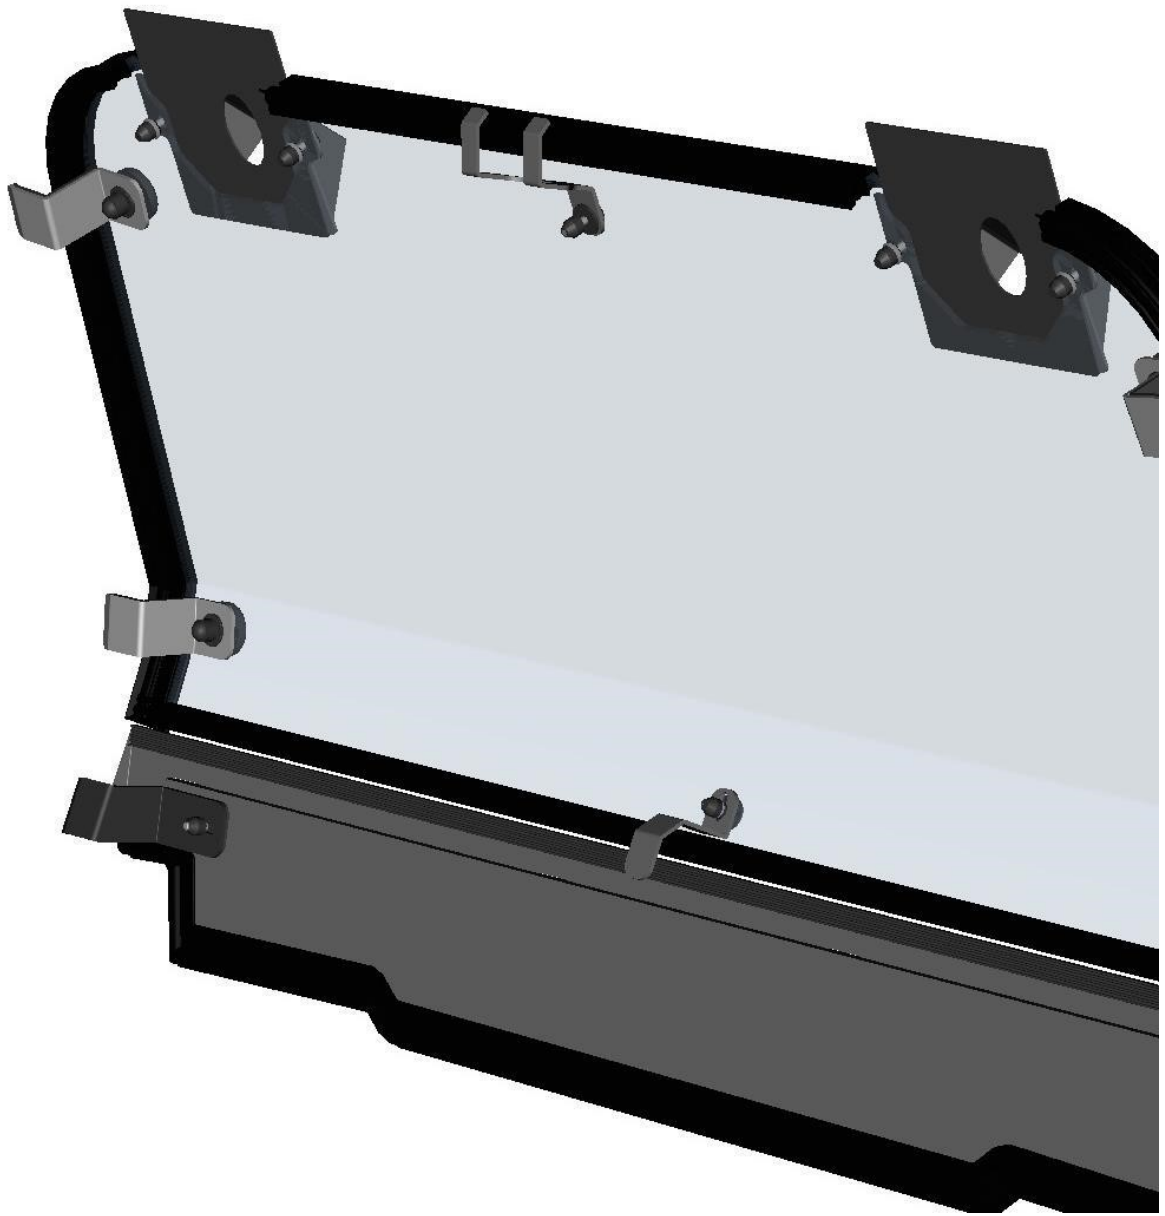

REAR PANEL

16