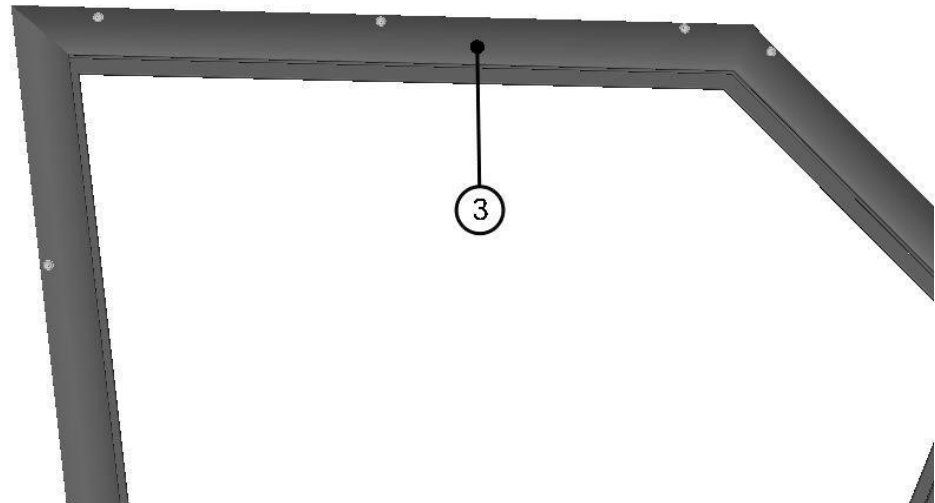

FRONT RIGHT WINDOW ASSEMBLY

73

ID	Catalogue no.	Description	Qty
1	32S08U03-40-011	FRONT WINDOW GLASS SOLID	1
2	32S08U03-40-010	FRONT WINDOW GLASS MOVABLE	1
3	32S08U03-50-009	RIGHT FRONT WINDOW FRAME	1
4	00-40M008	WINDOW LOCK	1
5	001762	WINDOW STOP	1