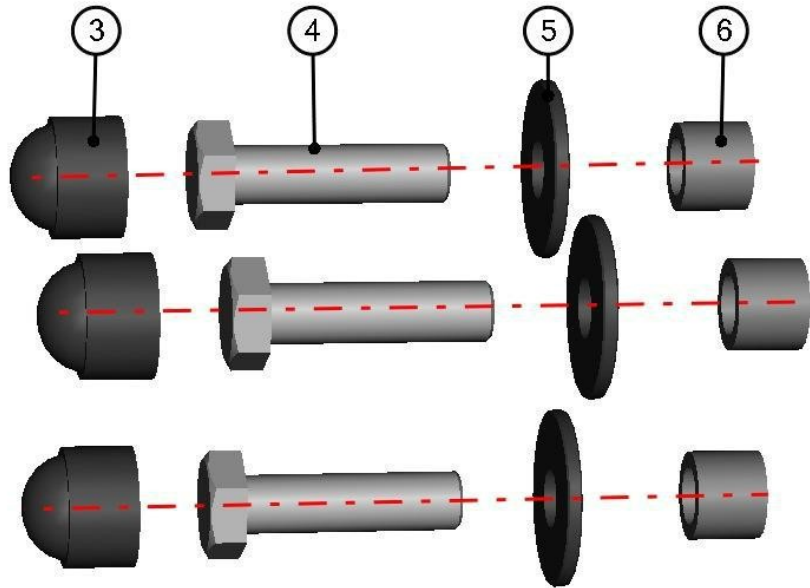

FRONT RIGHT DOOR UPPER HINGE ASSEMBLY

74

ID	Catalogue no.	Description	Qty
1	32S08U04-50W008	RIGHT FRONT DOOR UPPER HINGE WELDED	1
2	004447	WASHER 10	1
3	001309	PLASTIC NUT COVER OK 13	3
4	001411	SCREW M8x30	3
5	003322	RIVET WASHER	3
6	004612	DISTANCE TUBE	3