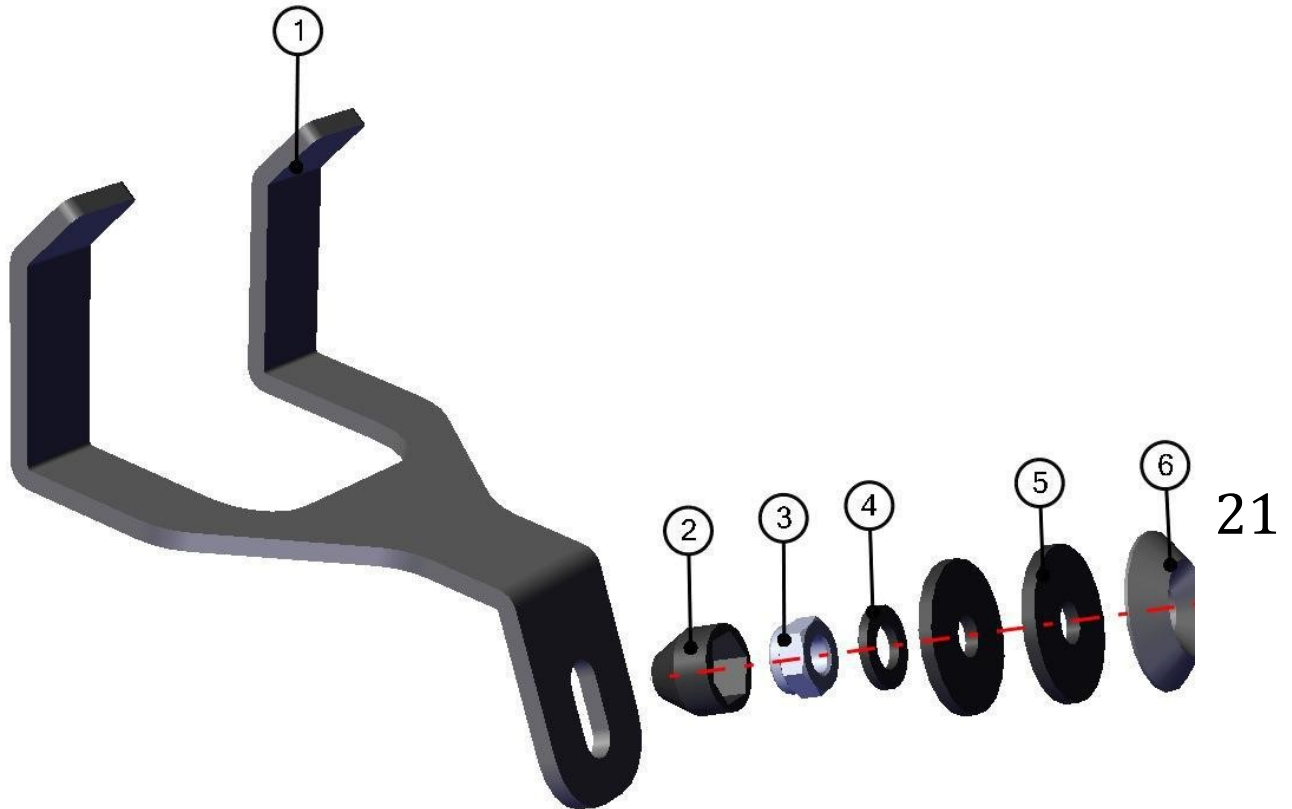

REAR PANEL UPPER HOLDER ASSEMBLY

ID	Catalogue no.	Description	Qty
1	32S08U03-20-018	REAR PANEL UPPER HOLDER	1
2	001348	PLASTIC NUT COVER OK 10	1
3	001392	SELF-LOCKING NUT M6	1
4	001426	WASHER 6	1
5	001735	RUBBER WASHER	2
6	001715	PLASTIC WASHER	1
7	001701	SCREW M6x30	1