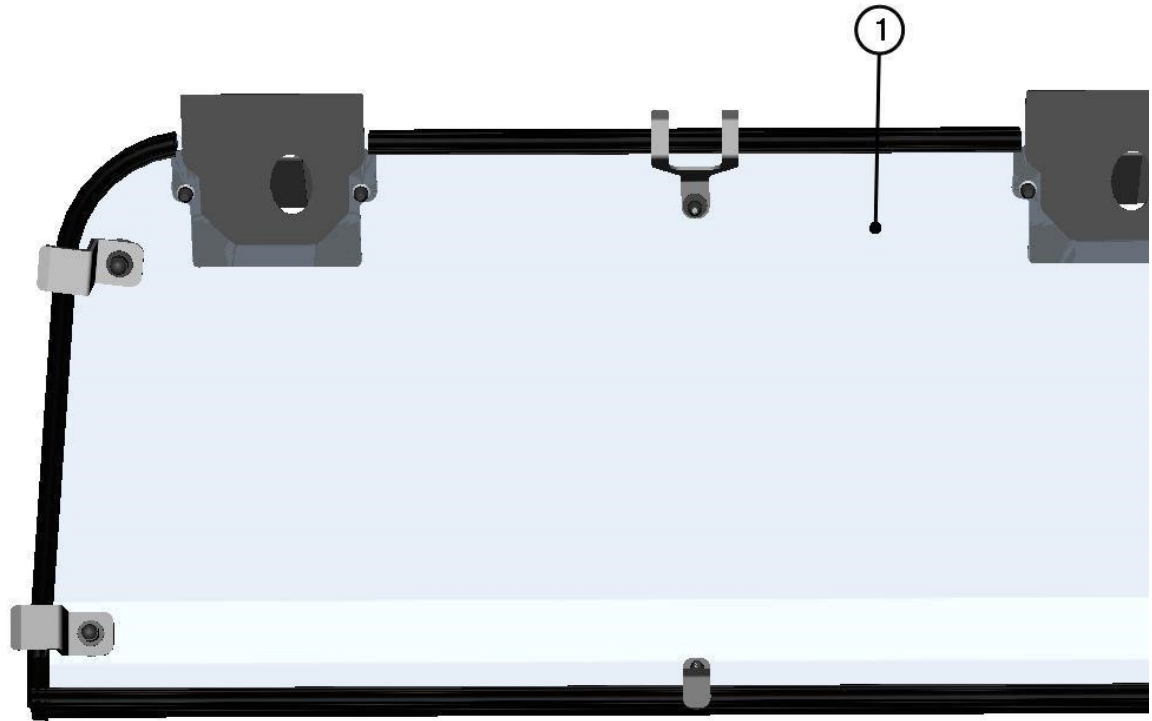

REAR PANEL ASSEMBLIES

17