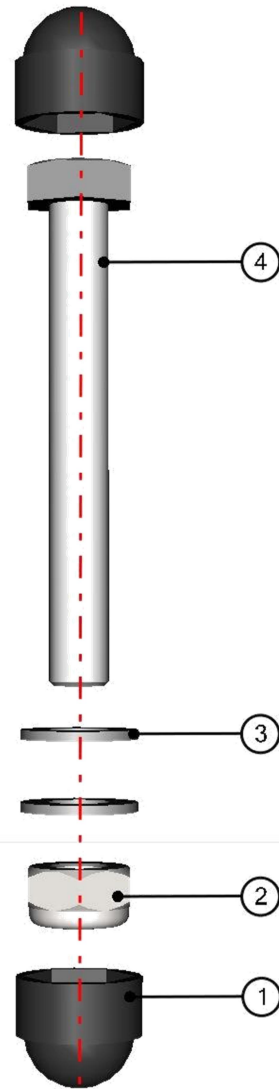

REAR LEFT DOOR BASE FIXING ASSEMBLY

94

ID	Catalogue no.	Description	Qty
1	002363	PLASTIC NUT COVER OK 17	2
2	002533	SELF-LOCKING NUT M10	1
3	001485	WASHER 10	2
4	002185	SCREW M10x80	1