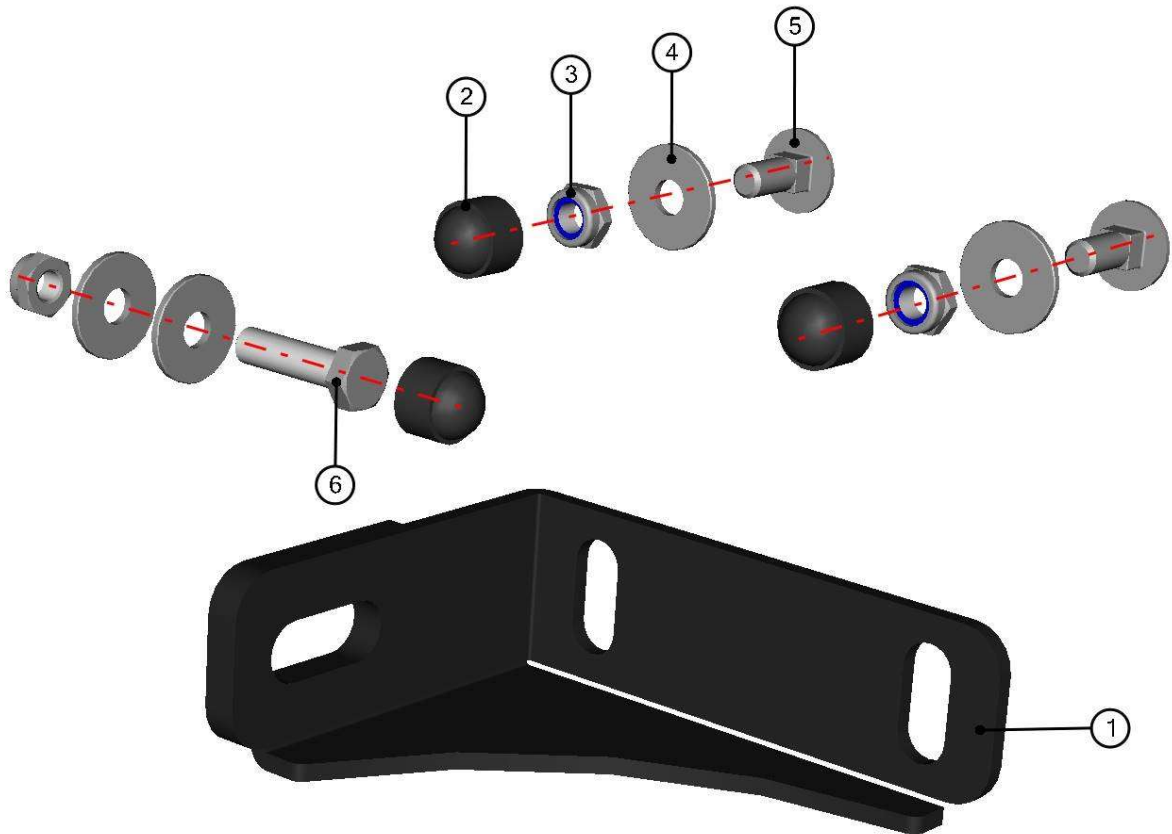

MIDDLE RIGHT DOOR BASE HOLDER ASSEMBLY

48

ID	Catalogue no.	Description	Qty
1	41S04U01-50W004	MIDDLE RIGHT DOOR BASE HOLDER WELDED	1
2	001309	PLASTIC NUT COVER OK 13	3
3	001388	SELF-LOCKING NUT M8	3
4	001407	RIVET WASHER 8	4
5	002575	SCREW M8x20	2
6	001411	SCREW M8x30	1