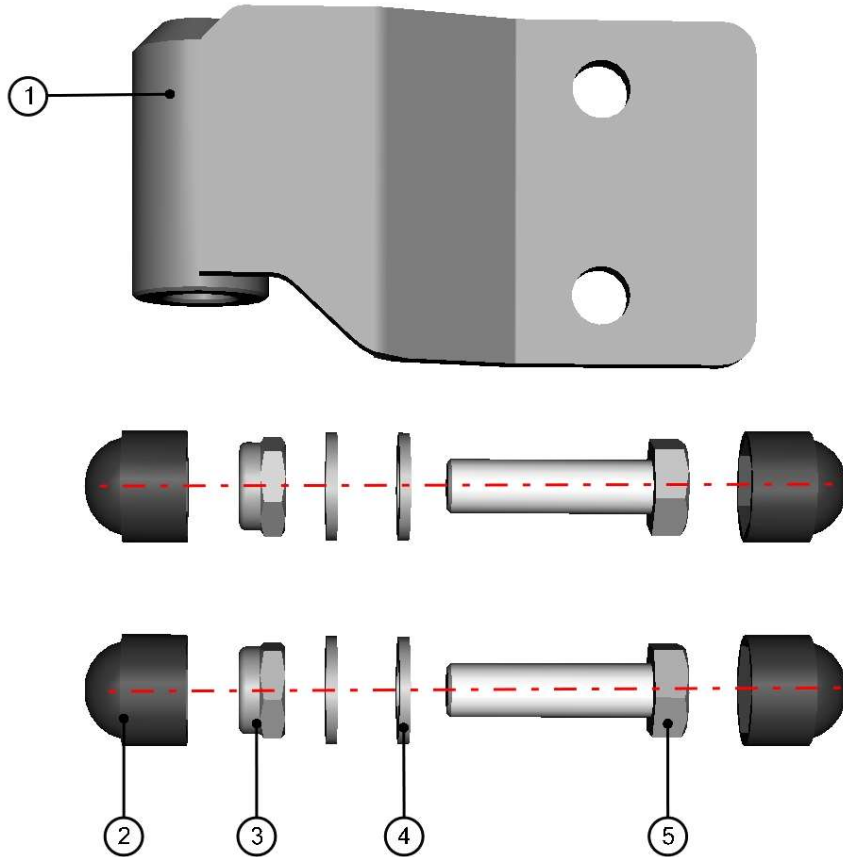

RIGHT DOOR HINGE ASSEMBLY

50

ID	Catalogue no.	Description	Qty
1	00-105U-W003	RIGHT DOOR HINGE WELDED	1
2	001309	PLASTIC NUT COVER OK 13	4
3	001388	SELF-LOCKING NUT M8	2
4	001387	WASHER 8	4
5	001411	SCREW M8x30	2