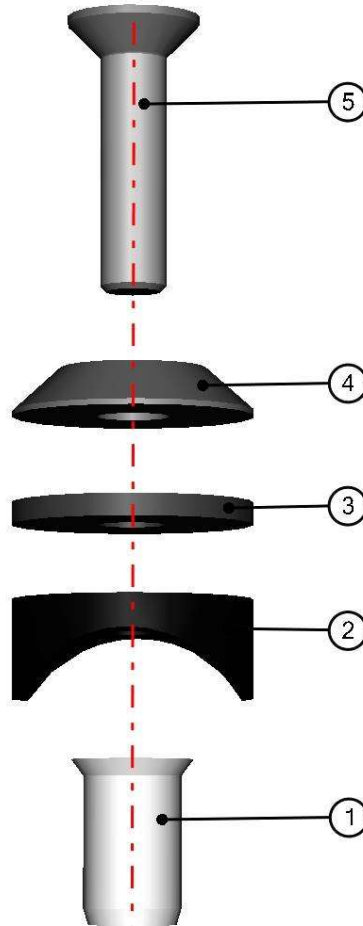

POLYCARBONATE FIXING ASSEMBLY

40

ID	Catalogue no.	Description	Qty
1	001397	RIVET NUT M6	1
2	001736	SADDLE WASHER	1
3	001735	RUBBER WASHER EPDM	1
4	001715	PLASTIC WASHER	1
5	002120	SCREW M6x30	1