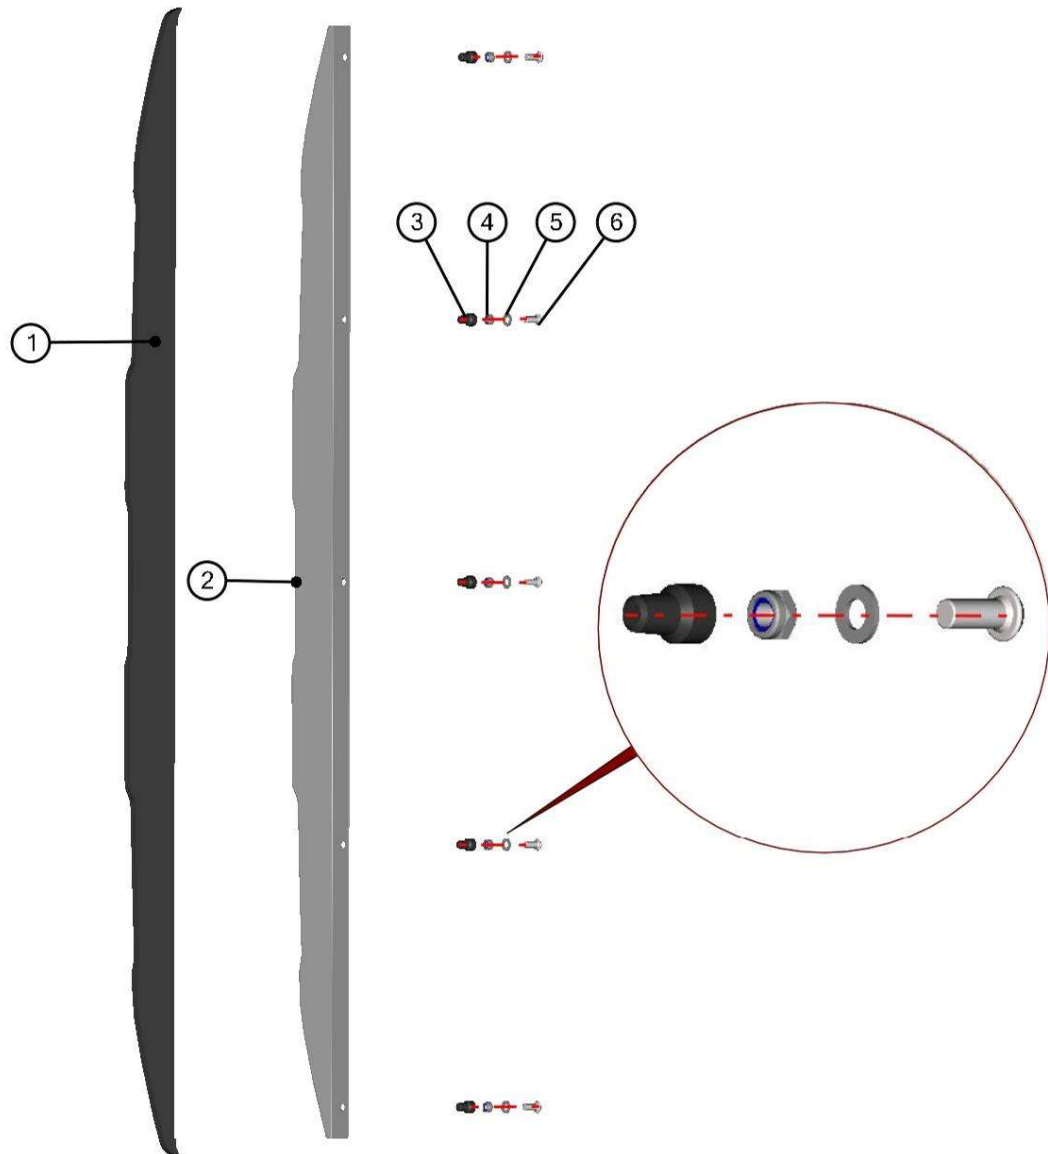

ORIGINAL ROOF SEALING LEDGE ASSEMBLY

59

ID	Catalogue no.	Description	Qty
1	41S04U01-10-006	ORIGINAL ROOF FRONT SEALING LEDGE EPDM	1
2	41S04U01-10-005	ORIGINAL ROOF FRONT SEALING LEDGE	1
3	001308	PLASTIC NUT COVER LONG OK 13	5
4	001388	SELF-LOCKING NUT M8	5
5	001387	WASHER 8	5
6	002835	SCREW M8x20	5