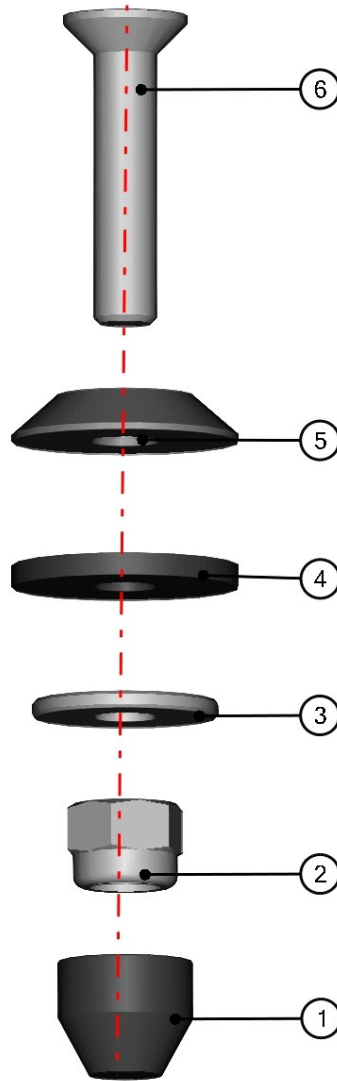

REAR PANEL EPDM FIXING ASSEMBLY

20

ID	Catalogue no.	Description	Qty
1	001348	PLASTIC NUT COVER OK 10	1
2	001392	SELF-LOCKING NUT M6	1
3	001337	RIVET WASHER 6	1
4	001735	RUBBER WASHER	1
5	001715	PLASTIC WASHER	1
6	001701	SCREW M6x30	1