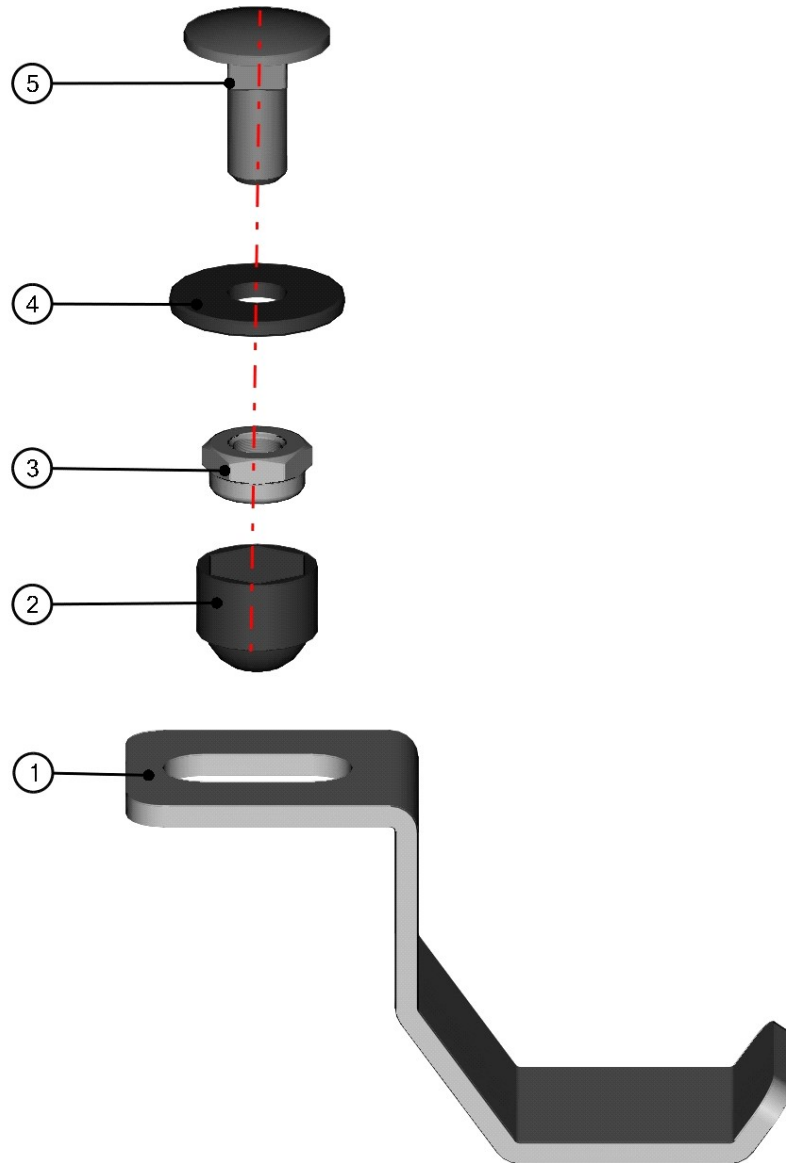

FRONT UPPER LEDGE HOLDER ASSEMBLY

ID	Catalogue no.	Description	Qty
1	41S04U01-10-004	FRONT UPPER LEDGE HOLDER	1
2	001309	PLASTIC NUT COVER OK 13	1
3	001388	SELF-LOCKING NUT M8	1
4	003322	RIVET WASHER 8	1
5	002575	SCREW M8x20	1