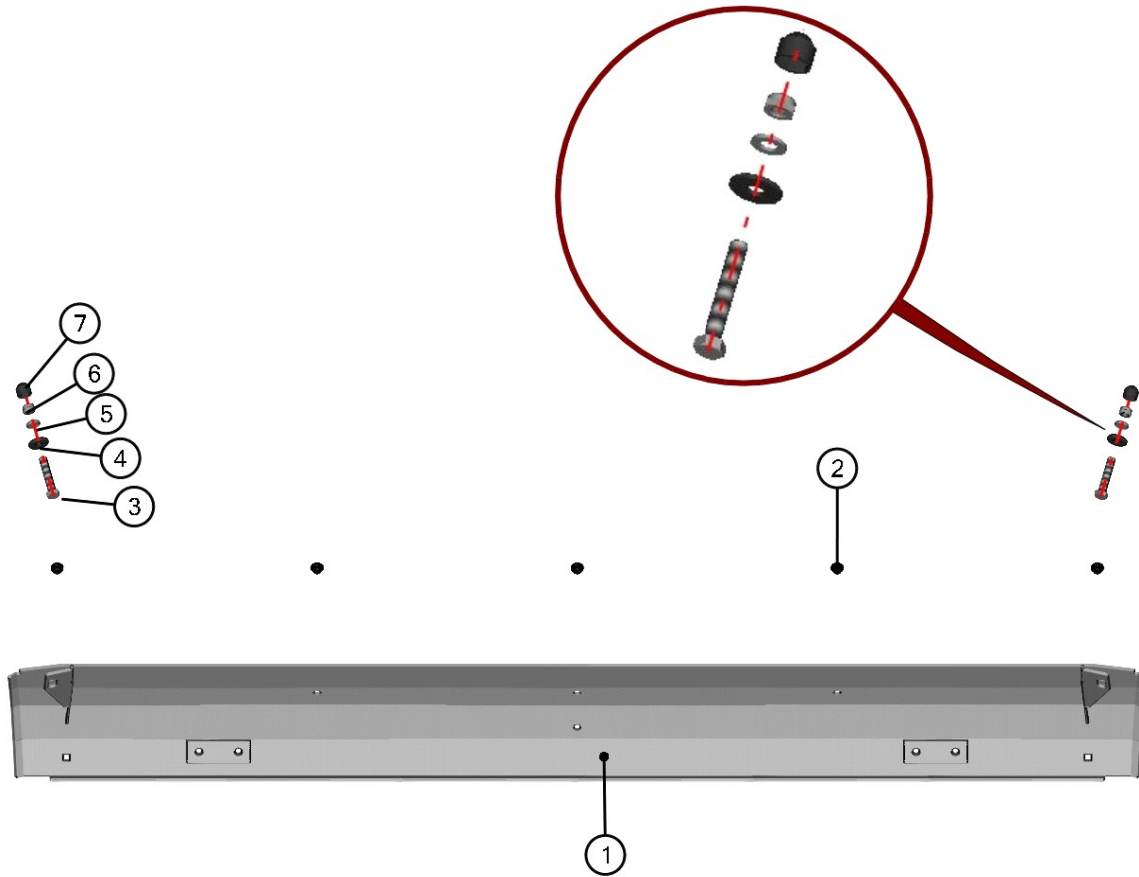

FRONT UPPER LEDGE ASSEMBLY

23

ID	Catalogue no.	Description	Qty
1	41S04U01-10W002	FRONT UPPER LEDGE WELDED	1
2	003104	PLASTIC COVER	5
3	001438	SCREW M8x50	2
4	003322	RIVET WASHER 8	2
5	001387	WASHER 8	2
6	001388	SELF-LOCKING NUT M8	2
7	001309	PLASTIC NUT COVER OK 13	2