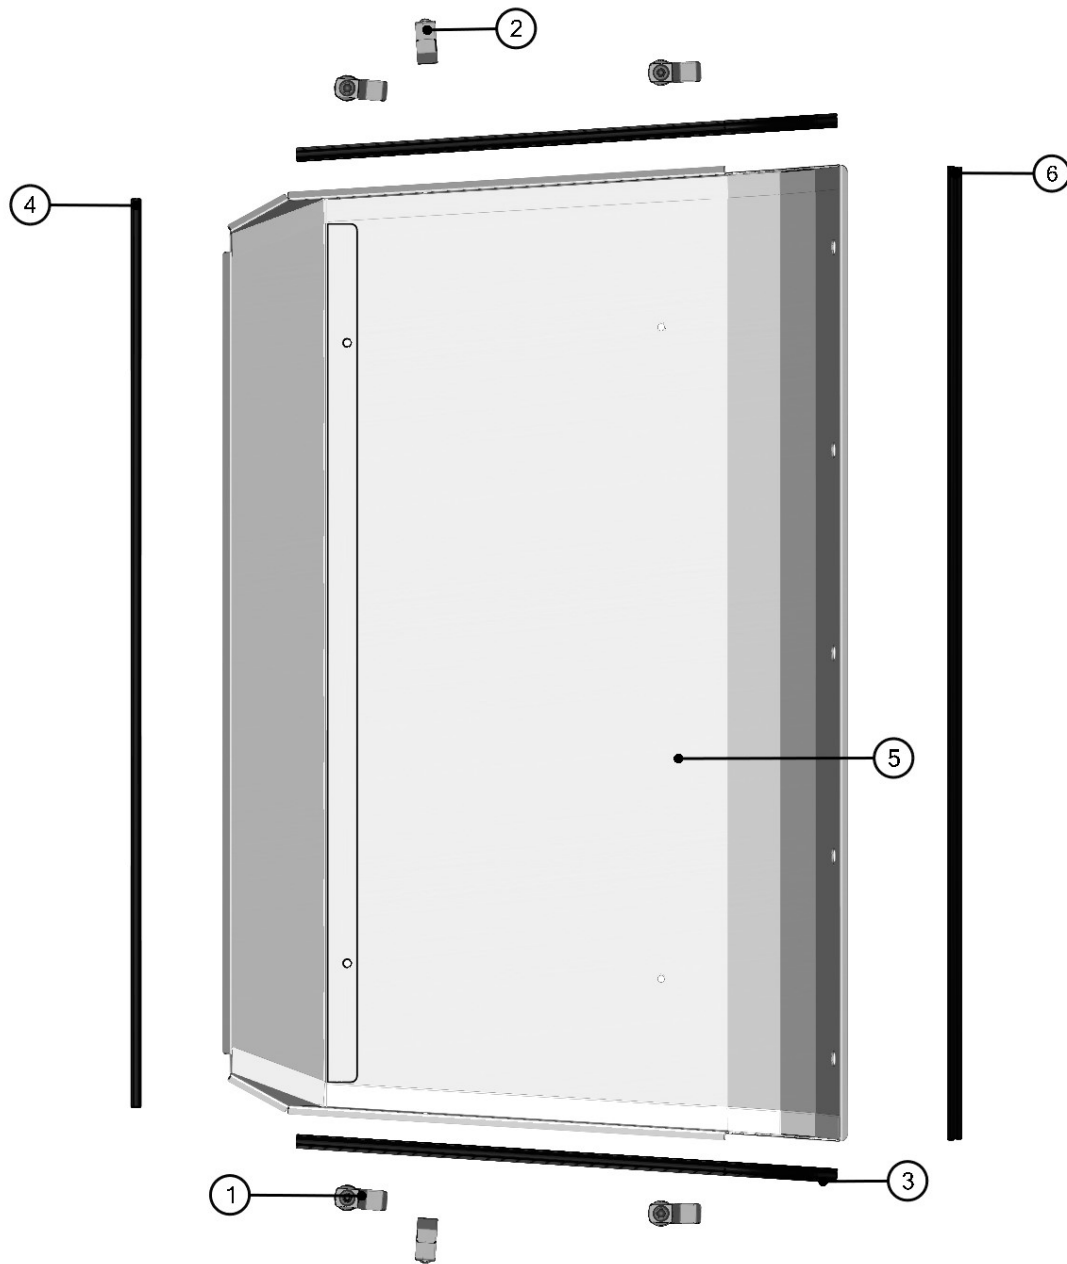

ROOF PANEL

6

**ROOF PANEL ASSEMBLIES**

7

ID	Catalogue no.	Description	Qty
1	41S04U01-30M001	ROOF PANEL HOLDER ASSEMBLY	4
2	41S04U04-30M002	SIDE ROOF PANEL HOLDER ASSEMBLY	2
3	001010^41S04U04S30	RUBBER PROFILE "SARAZIN"	2
4	001005^41S04U04S30	RUBBER PROFILE "PIRELA STRAIGHT"	1
5	41S04U04-30W001	ROOF PANEL WELDED	1
6	001771^41S04U04S30	RUBBER SEALING KR 15x4	1