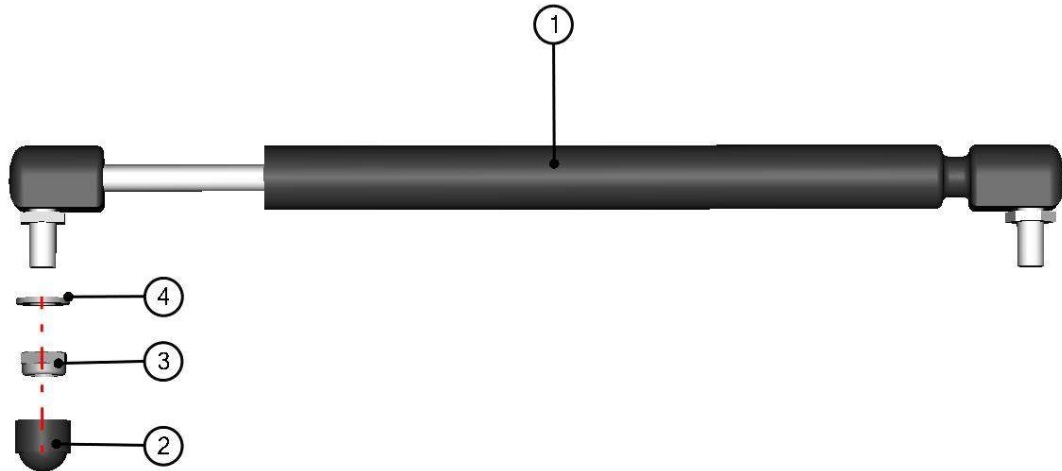

DOOR GAS SPRING ASSEMBLY

38

ID	Catalogue no.	Description	Qty
1	000865	DOOR GAS SPRING	1
2	001309	PLASTIC NUT COVER OK 13	1
3	001388	SELF-LOCKING NUT M8	1
4	001387	WASHER 8	1