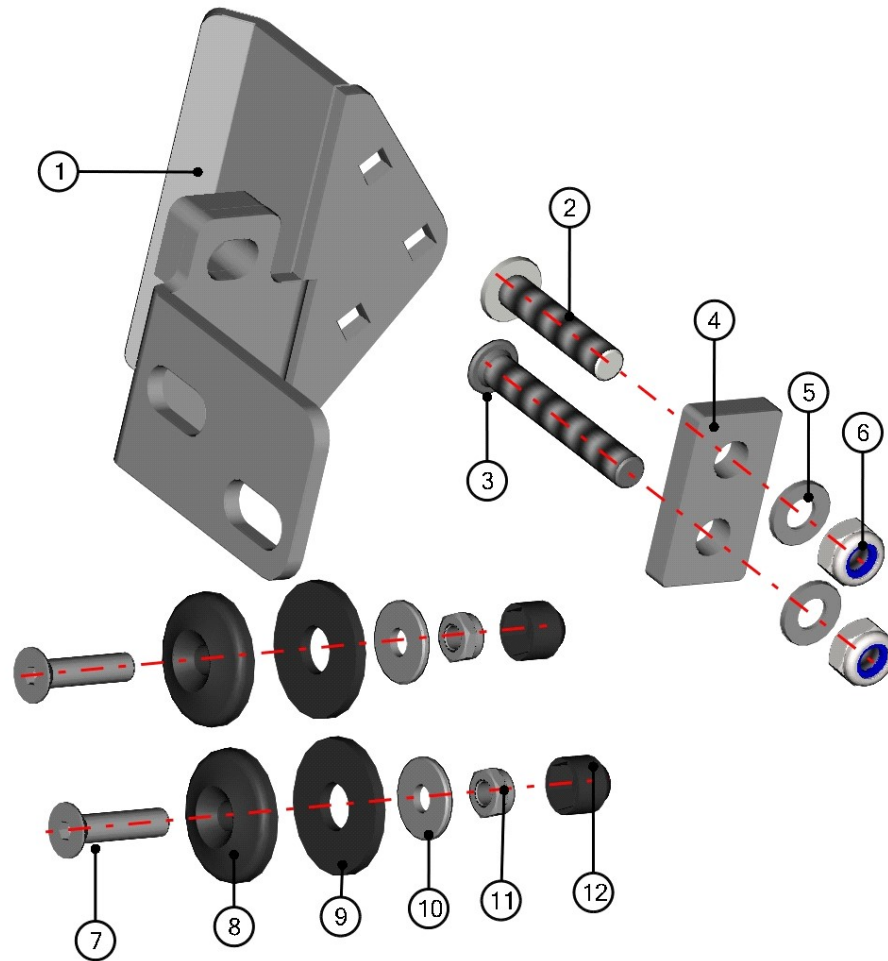

RIGHT FRONT BOTTOM LEDGE HOLDER ASSEMBLY

ID	Catalogue no.	Description	Qty
1	41S04U01-10W005	RIGHT FRONT BOTTOM LEDGE HOLDER WELDED	1
2	002768	SCREW M10x50	1
3	002542	SCREW M10x70	1
4	41S04U01-10-022	DOUBLE WASHER	1
5	001485	WASHER 10	2
6	002533	SELF-LOCKING NUT M10	2
7	001760	SCREW M8x35	2
8	001429	PLASTIC NOG	2
9	001428	RUBBER WASHER	2
10	001407	RIVET WASHER 8	2
11	001388	SELF-LOCKING NUT M8	2
12	001309	PLASTIC NUT COVER OK 13	2