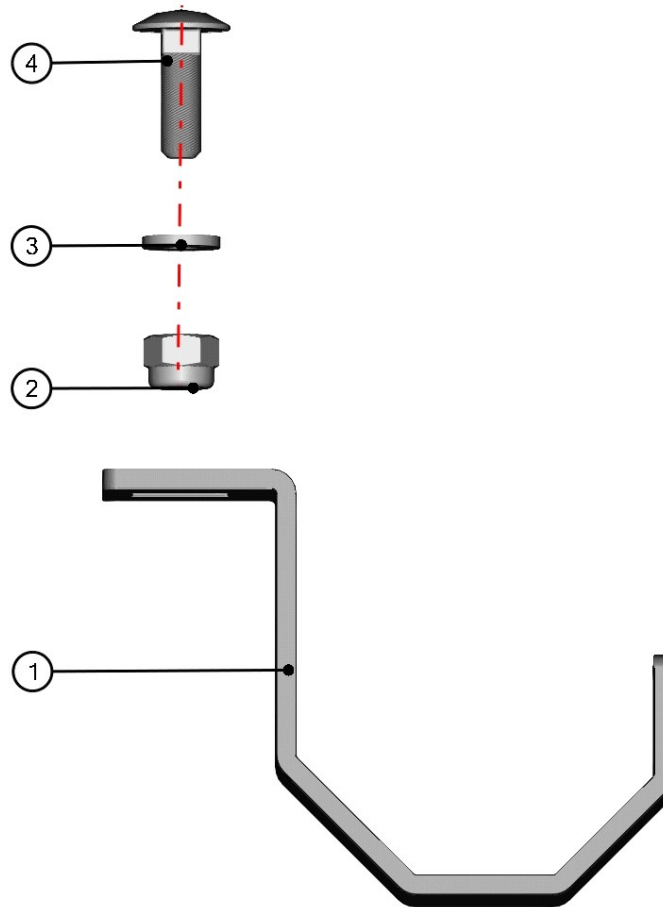

SIDE ROOF PANEL HOLDER ASSEMBLY

9

ID	Catalogue no.	Description	Qty
1	41S04U01-30-006	SIDE ROOF PANEL HOLDER	1
2	001392	SELF-LOCKING NUT M6	1
3	001426	WASHER 6	1
4	004367	SCREW M6x20	1