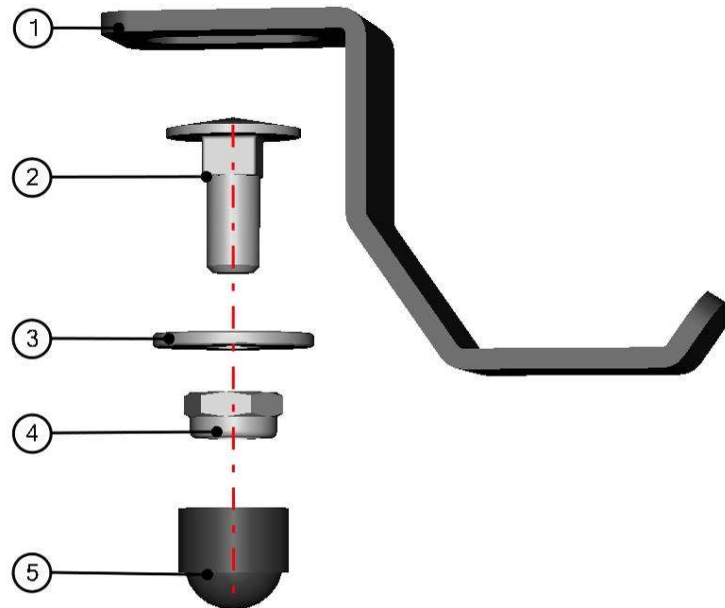

DOOR BASE HOLDER ASSEMBLY

33

ID	Catalogue no.	Description	Qty
1	41S04U01-10-004	DOOR BASE HOLDER	1
2	002575	SCREW M8x20	1
3	001407	RIVET WASHER 8	1
4	001388	SELF-LOCKING NUT M8	1
5	001309	PLASTIC NUT COVER OK 13	1