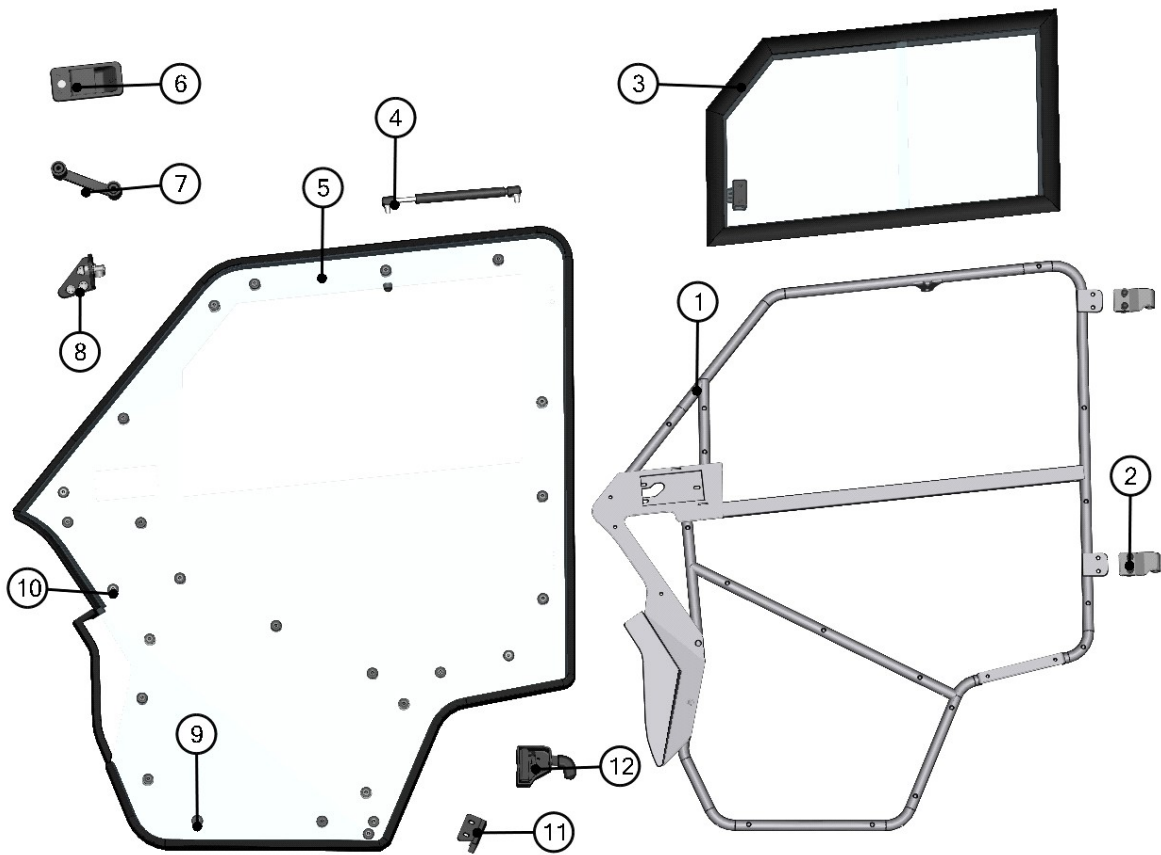

LEFT DOOR ASSEMBLY

ID	Catalogue no.	Description	Qty
1	41S04U01-40W001	LEFT DOOR FRAME WELDED	1
2	00-105U-M004	LEFT DOOR HINGE ASSEMBLY	2
3	41S04U01-40M001	LEFT WINDOW ASSEMBLY	1
4	000865	DOOR GAS SPRING ASSEMBLY	1
5	41S04U01-40-001	DOOR POLYCARBONATE	1
6	000841	OUTER DOOR LOCK	1
7	001703	DOOR HANDLE	1
8	41S04U01-40M006	LEFT DOOR STOP ASSEMBLY	1
9	00-00M003	POLYCARBONATE FIXING ASSEMBLY	19
10	*****	FRAME FIXING ASSEMBLY	7
11	41S04U01-40M009	LEFT DOOR SEALING LEDGE ASSEMBLY	1
12	00-40M019	INNER DOOR LOCK	1