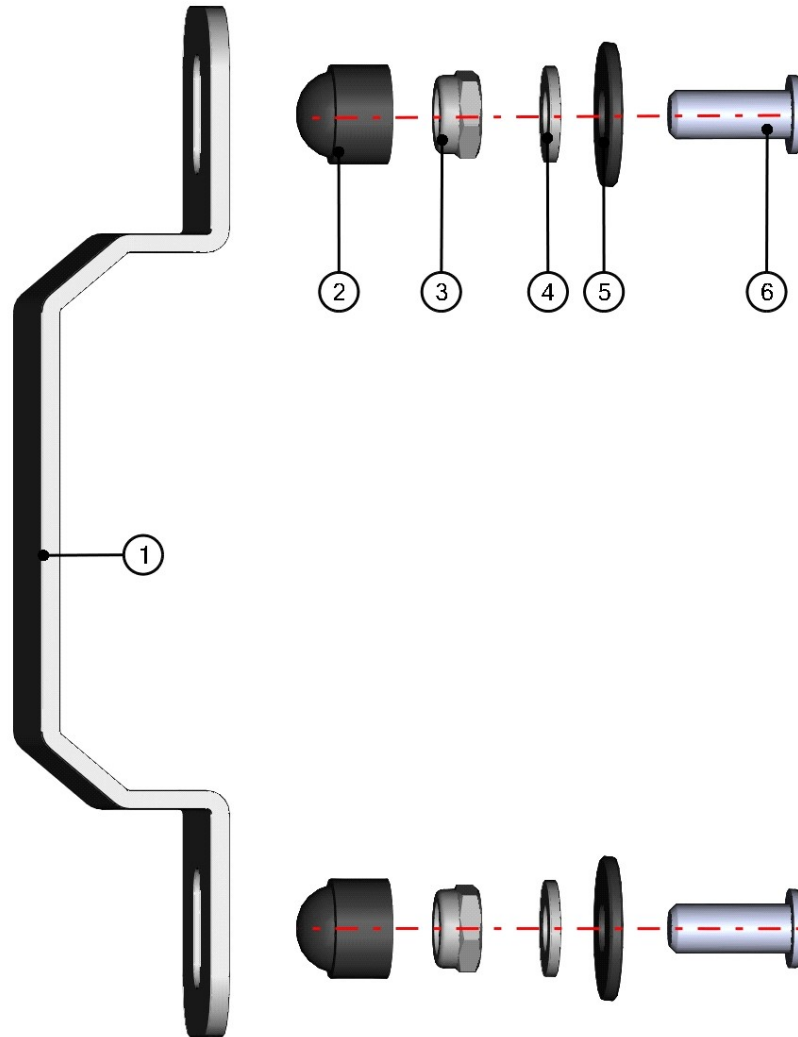

REAR PANEL MIDDLE HOLDER ASSEMBLY

ID	Catalogue no.	Description	Qty
1	41S05U02-20-014	REAR PANEL MIDDLE HOLDER	1
2	001309	PLASTIC NUT COVER OK 13	2
3	001388	SELF-LOCKING NUT M8	2
4	001387	WASHER 8	2
5	003322	RIVET WASHER 8	2
6	003555	SCREW M8x20	2