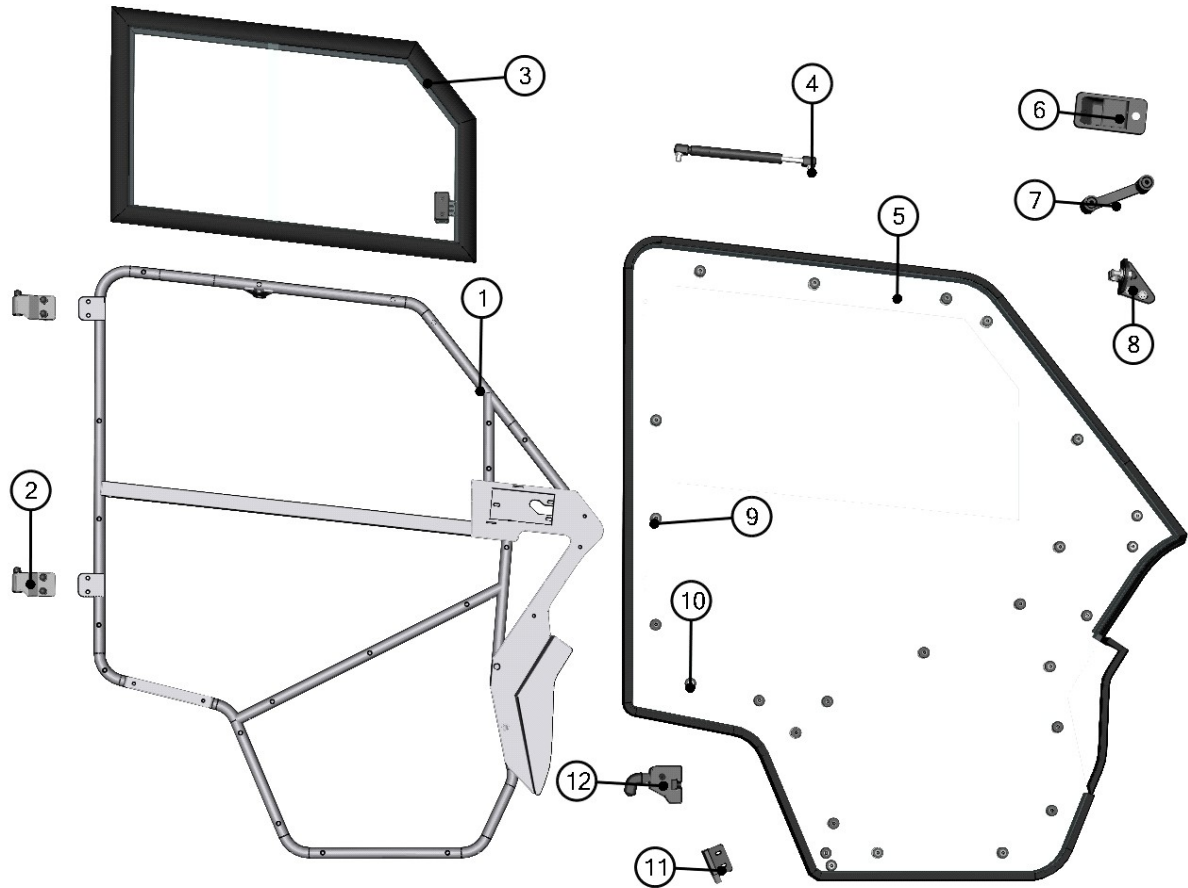

RIGHT DOOR ASSEMBLY

49

ID	Catalogue no.	Description	Qty
1	41S04U01-50W001	RIGHT DOOR FRAME WELDED	1
2	00-105U-M003	RIGHT DOOR HINGE ASSEMBLY	2
3	41S04U01-50M001	RIGHT WINDOW ASSEMBLY	1
4	000865	DOOR GAS SPRING ASSEMBLY	1
5	41S04U01-40-001	DOOR POLYCARBONATE	1
6	000841	OUTER DOOR LOCK	1
7	001703	DOOR HANDLE	1
8	41S04U01-50M006	RIGHT DOOR STOP ASSEMBLY	1
9	00-00M003	POLYCARBONATE FIXING ASSEMBLY	19
10	*****	FRAME FIXING ASSEMBLY	7
11	41S04U01-50M009	RIGHT DOOR SEALING LEDGE ASSEMBLY	1
12	00-50M019	INNER DOOR LOCK	1