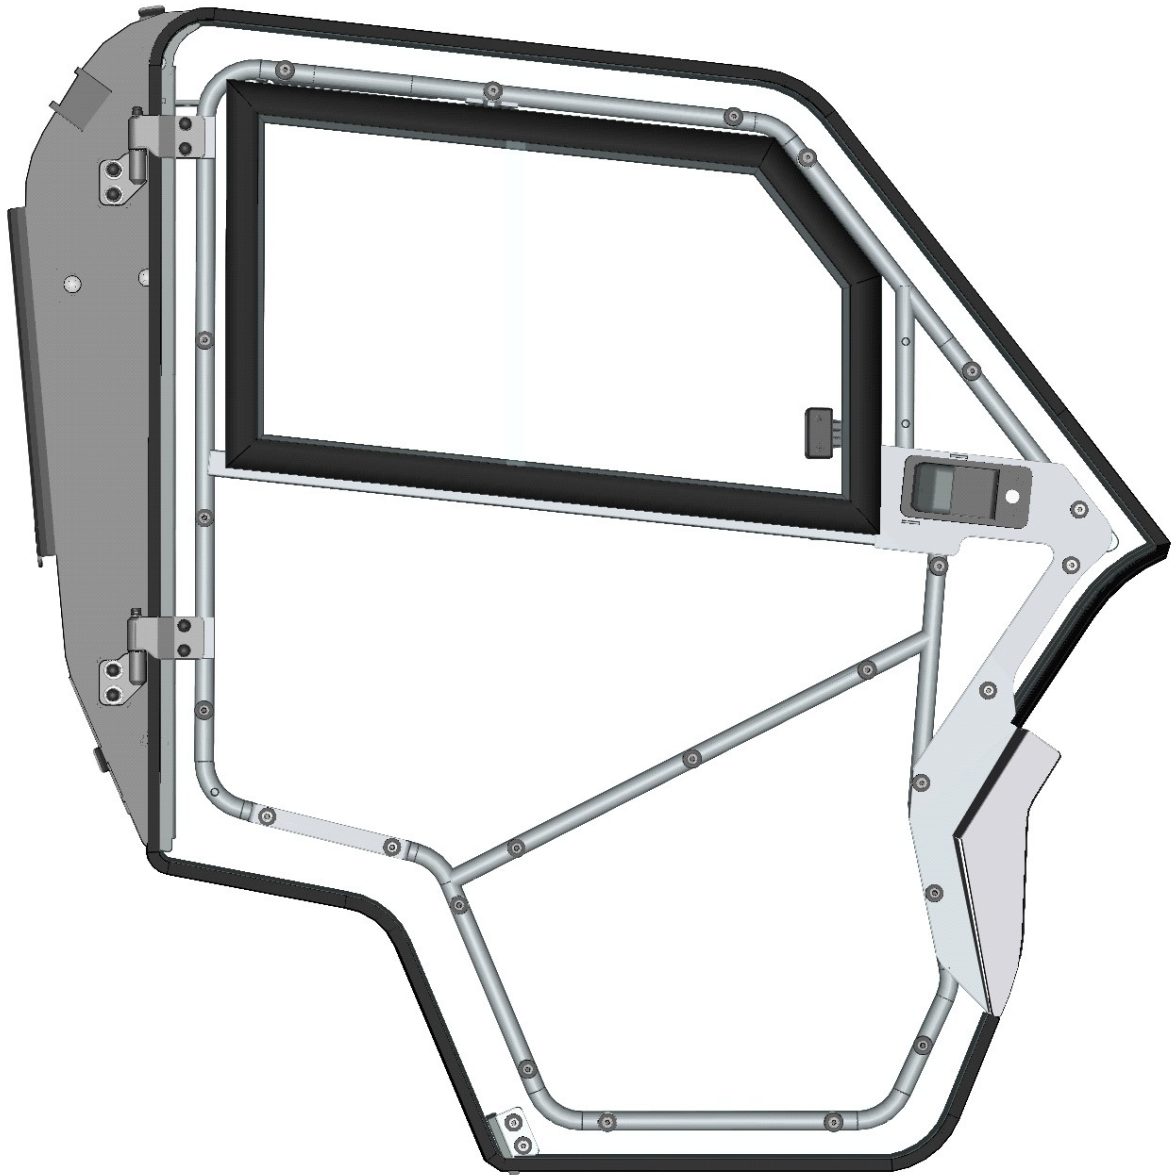

RIGHT DOOR

43