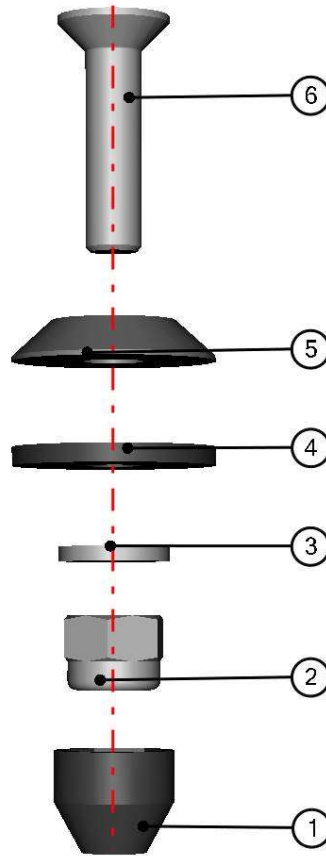

**POLYCARBONATE FIXING ASSEMBLY**

40

ID	Catalogue no.	Description	Qty
1	001397	RIVET NUT M6	1
2	001736	SADDLE WASHER	1
3	001735	RUBBER WASHER EPDM	1
4	001715	PLASTIC WASHER	1
5	002120	SCREW M6x30	1

**FRAME FIXING ASSEMBLY**