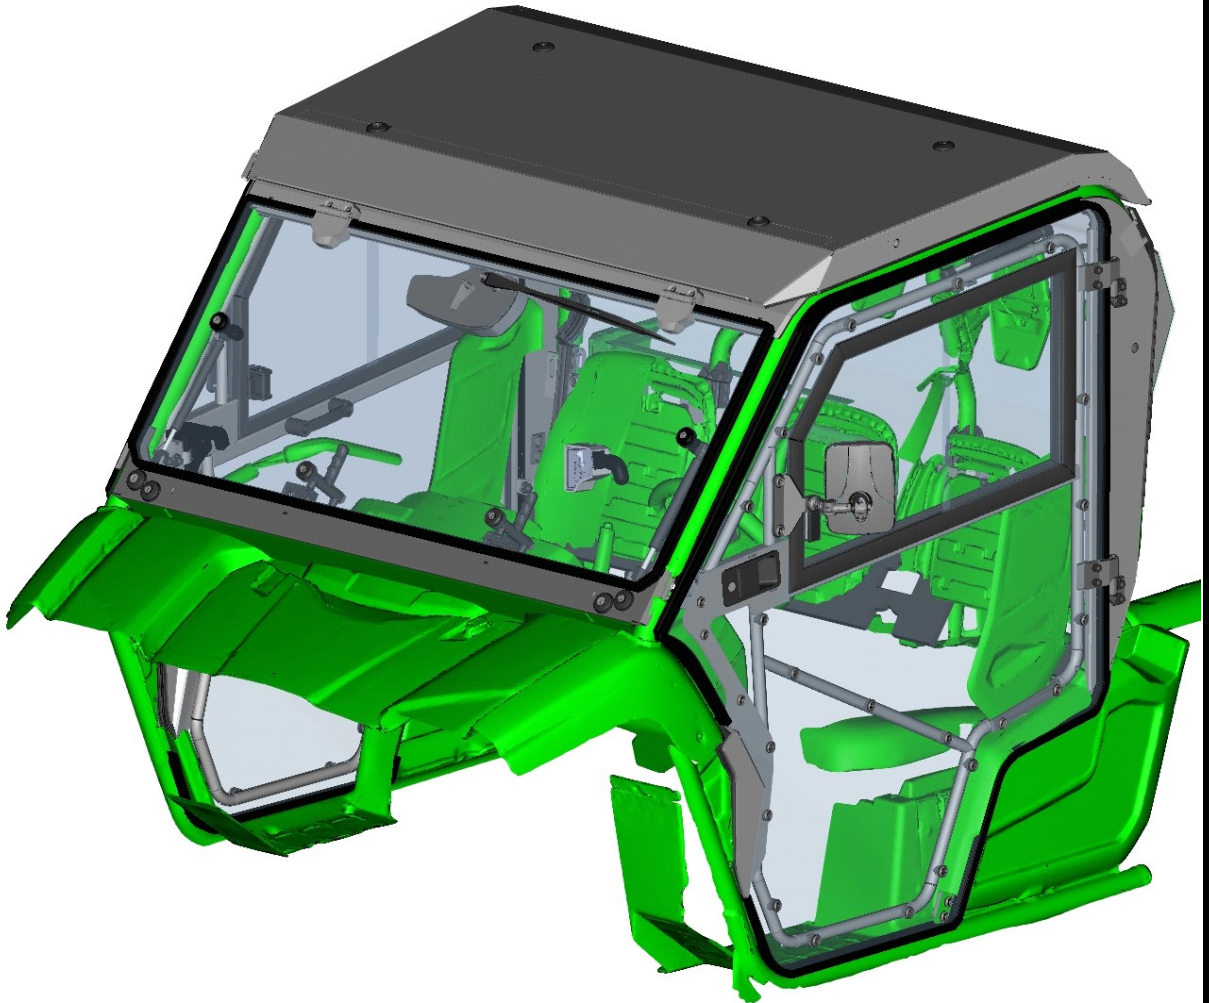

CAB PREVIEW

4