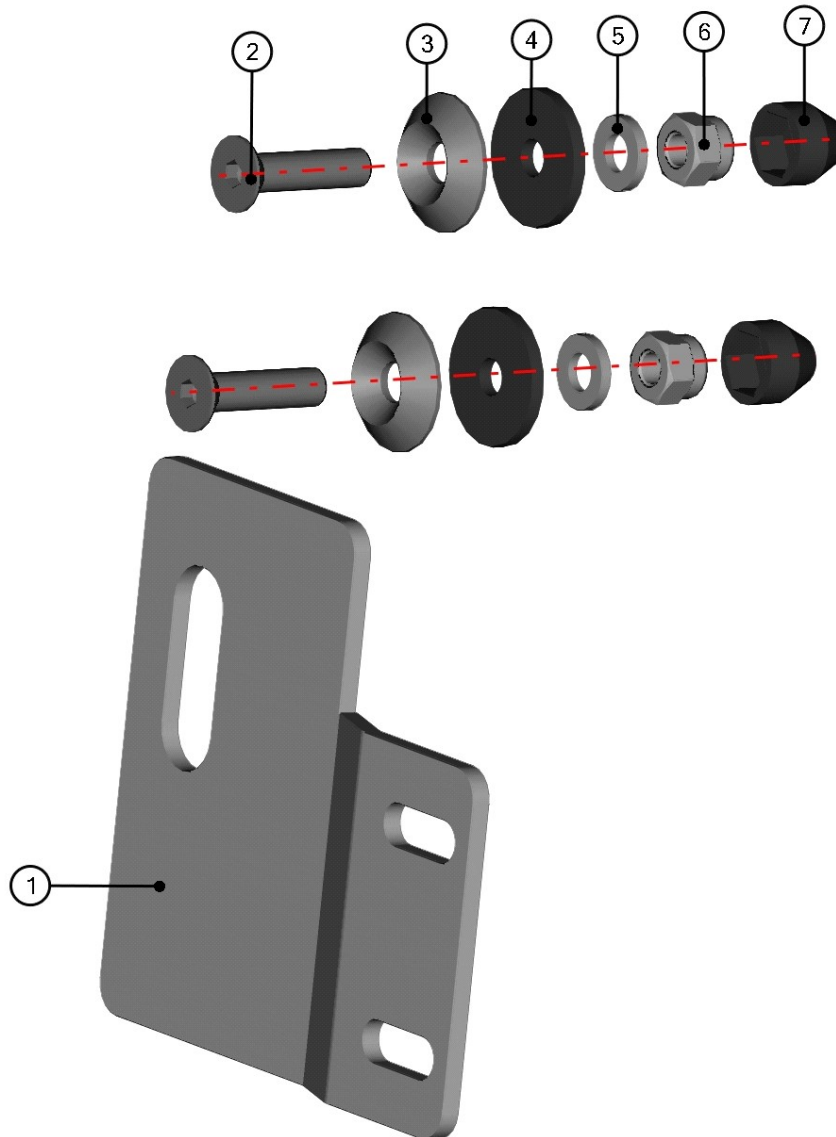

RIGHT REAR PANEL HOLDER ASSEMBLY

15

ID	Catalogue no.	Description	Qty
1	41S05U02-20-009	RIGHT REAR PANEL HOLDER	1
2	002120	SCREW M6x25	2
3	001715	PLASTIC WASHER	2
4	001735	RUBBER WASHER	2
5	001426	WASHER 6	2
6	001392	SELF-LOCKING NUT M6	2
7	001348	PLASTIC NUT COVER OK 10	2