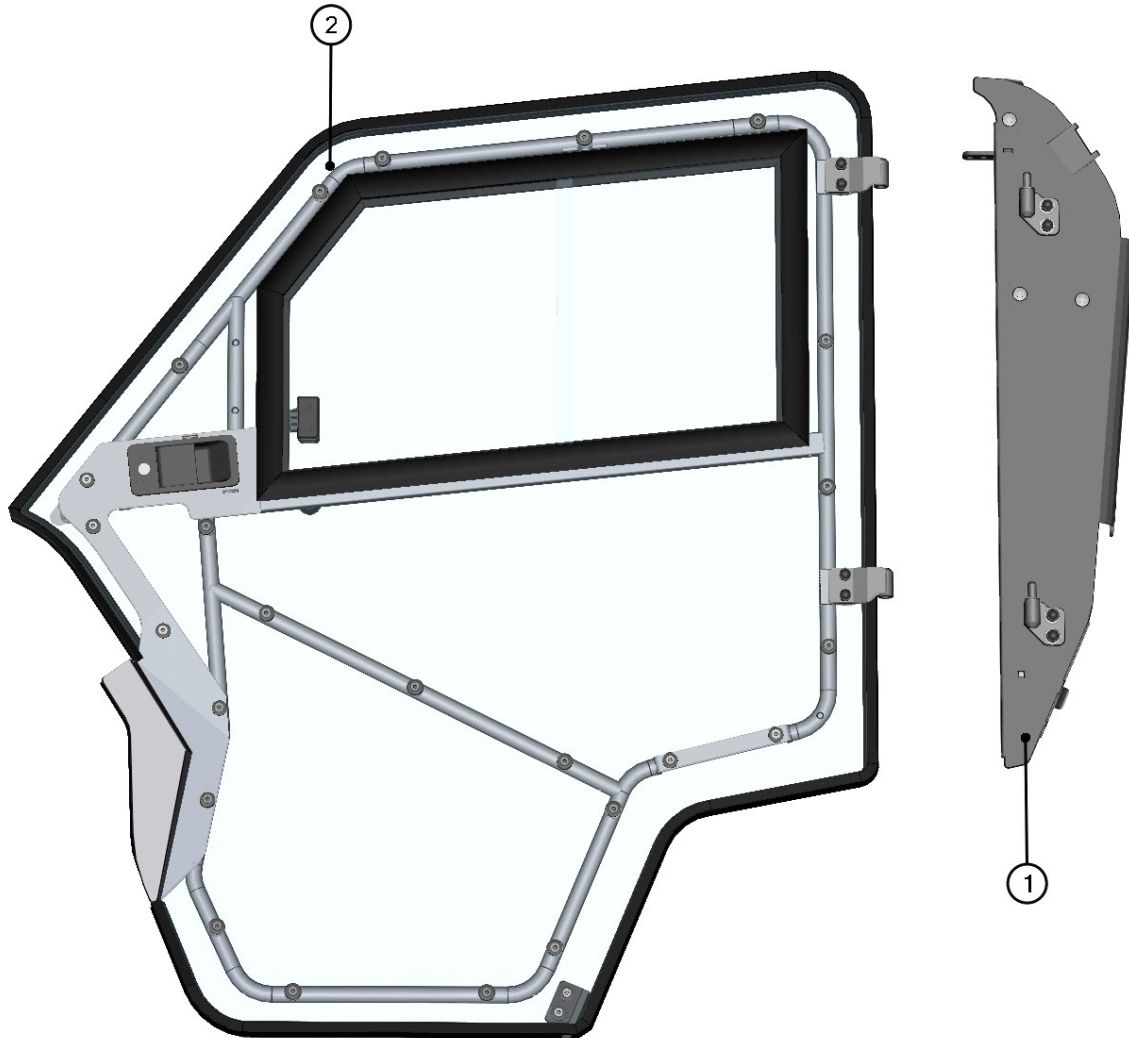

LEFT DOOR ASSEMBLIES

ID	Catalogue no.	Description	Qty
1	41S04U01-40M002	LEFT DOOR BASE ASSEMBLY	1
2	41S04U01-40M003	LEFT DOOR ASSEMBLY	1