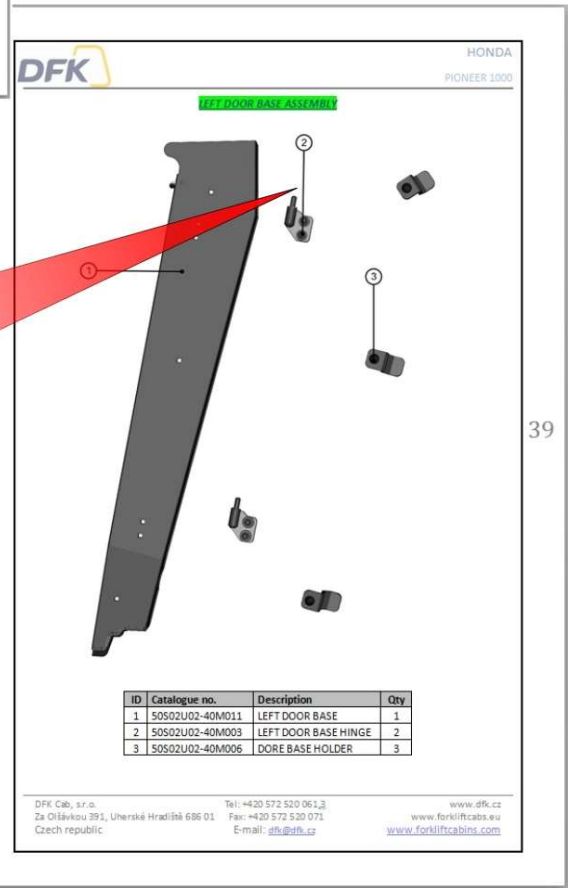

ID	Catalogue no.	Description	Qty	Page
1	XXSXXUXXSXX	ROOF PANEL	1	19
2	XXSXXUXXSXX	REAR PANEL	1	22
3	XXSXXUXXSXX	LEFT DOOR	1	32
4	XXSXXUXXSXX	FRONT PANEL	1	7
5	XXSXXUXXSXX	RIGHT DOOR	1	46

DFK Cab, s.r.o.	Tel: +420 572 520 061,3	www.dfk.cz
Za Olšávkou 391, Uherské Hradiště 686 01	Fax: +420 572 520 071	www.forkliftcabs.eu
Czech republic	E-mail: <a href="mailto:dfk@dfk.cz">dfk@dfk.cz</a>	<a href="http://www.forkliftcabins.com">www.forkliftcabins.com</a>

2. Select the name of assembly that interests you (box description).

3. Find the page with the same headline like the name of selected items.

4. Repeat the previous steps to find required part.

5. If you wish to order something please send us relevant Catalogue no. + Description