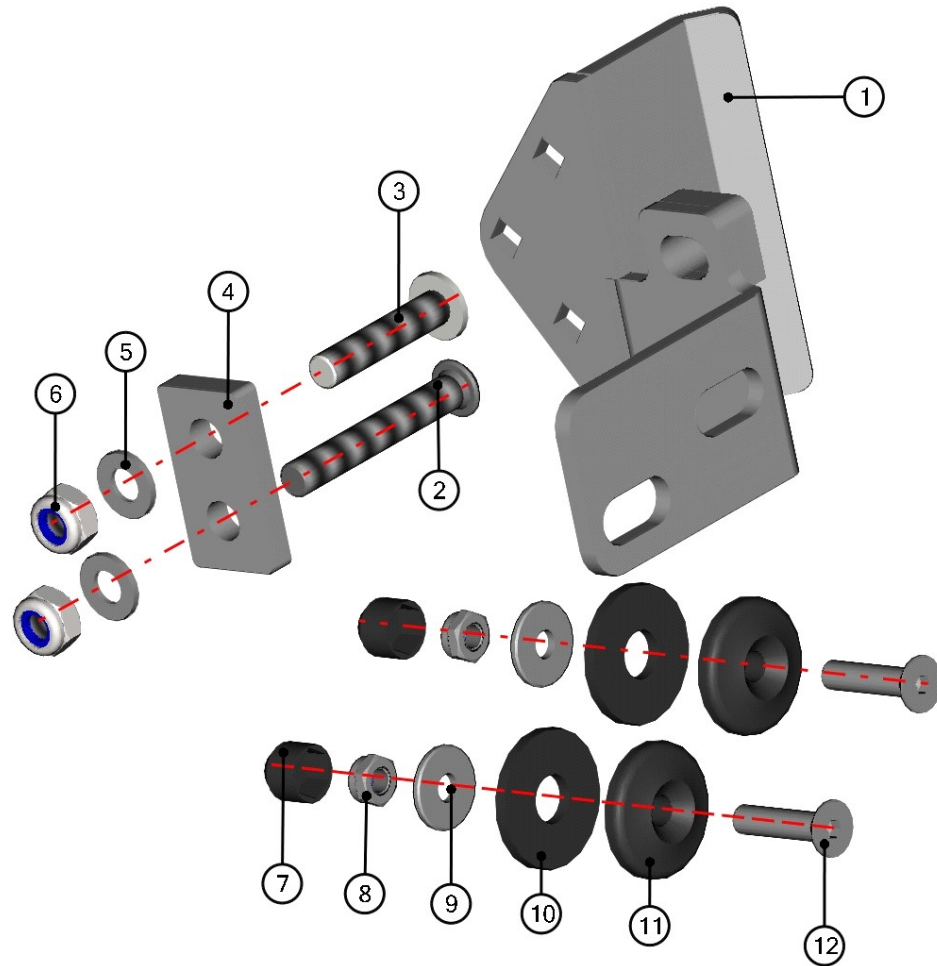

LEFT FRONT BOTTOM LEDGE HOLDER ASSEMBLY

26

ID	Catalogue no.	Description	Qty
1	41S04U01-10W003	LEFT FRONT BOTTOM LEDGE HOLDER WELDED	1
2	002542	SCREW M10x70	1
3	002768	SCREW M10x50	1
4	41S04U01-10-022	DOUBLE WASHER	1
5	001485	WASHER 10	2
6	002533	SELF-LOCKING NUT M10	2
7	001309	PLASTIC NUT COVER OK 13	2
8	001388	SELF-LOCKING NUT M8	2
9	001407	RIVET WASHER 8	2
10	001428	RUBBER WASHER	2
11	001429	PLASTIC NOG	2
12	001760	SCREW M8x35	2