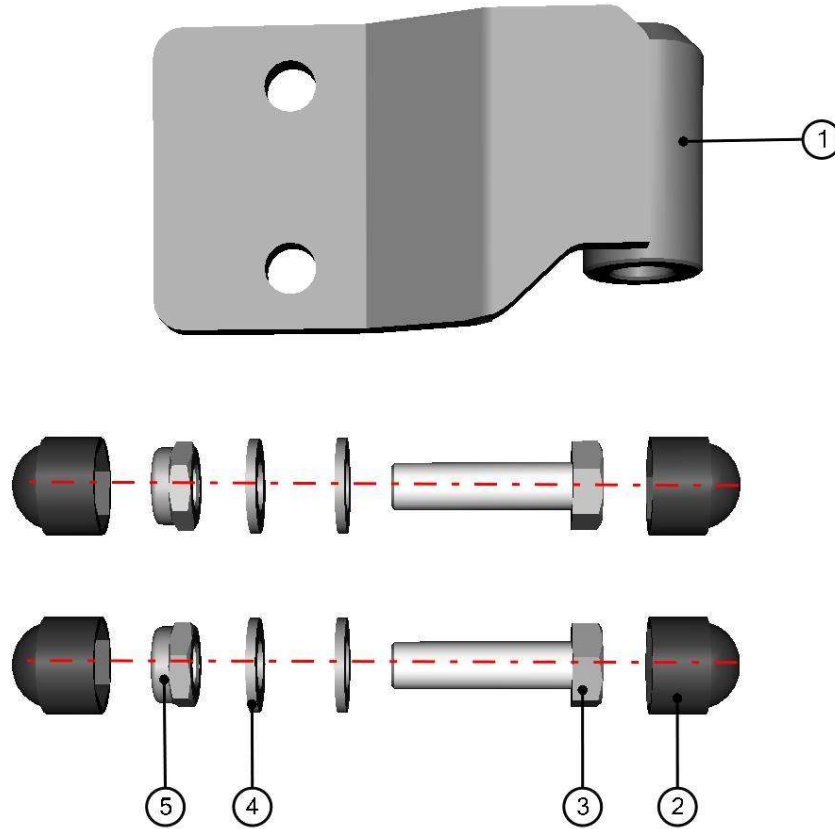

LEFT DOOR HINGE ASSEMBLY

36

ID	Catalogue no.	Description	Qty
1	00-105U-W004	LEFT DOOR HINGE WELDED	1
2	001309	PLASTIC NUT COVER OK 13	4
3	001411	SCREW M8x30	2
4	001387	WASHER 8	4
5	001388	SELF-LOCKING NUT M8	2