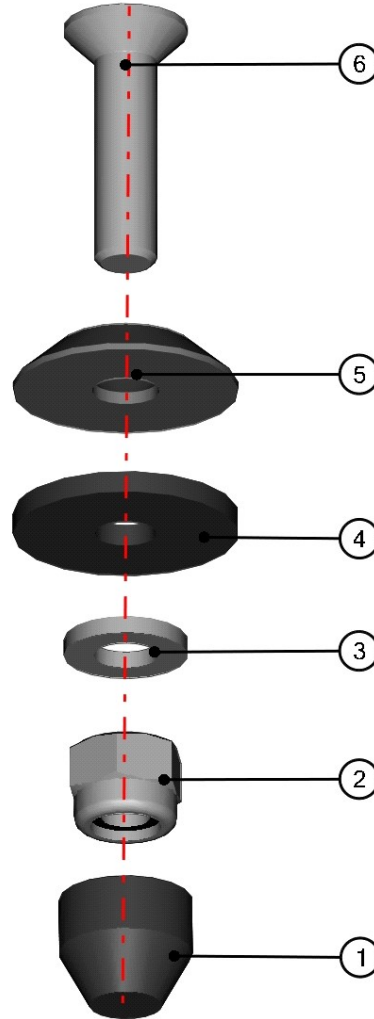

REAR PANEL LEDGE FIXING ASSEMBLY

19

ID	Catalogue no.	Description	Qty
1	001348	PLASTIC NUT COVER OK 10	1
2	001392	SELF-LOCKING NUT M6	1
3	001426	WASHER 6	1
4	001735	RUBBER WASHER	1
5	001715	PLASTIC WASHER	1
6	001432	SCREW M6x25	1