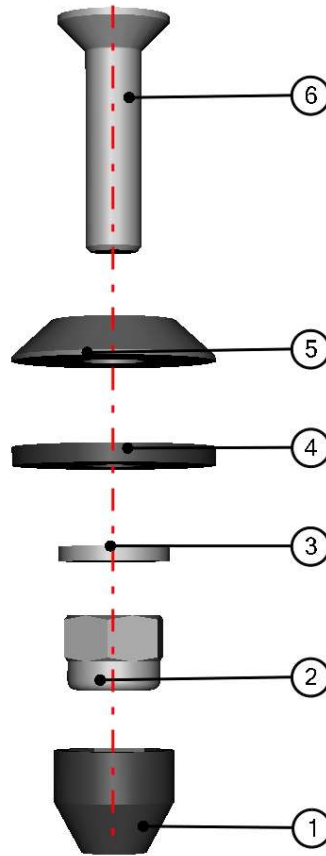

FRAME FIXING ASSEMBLY

ID	Catalogue no.	Description	Qty
1	001348	PLASTIC NUT COVER OK 10	1
2	001392	SELF-LOCKING NUT M6	1
3	001426	WASHER 6	1
4	001735	RUBBER WASHER EPDM	1
5	001715	PLASTIC WASHER	1
6	001432	SCREW M6x30	1