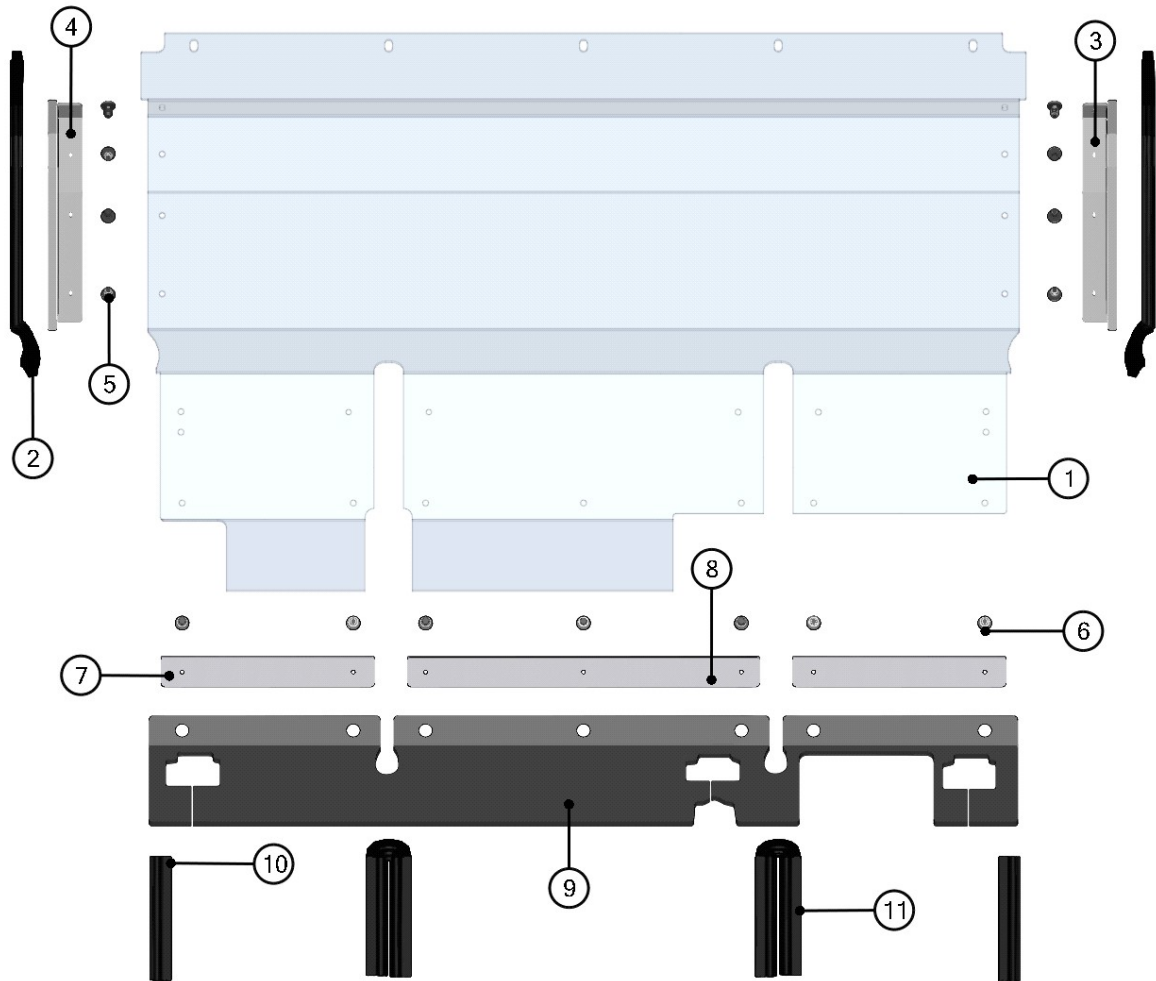

REAR PANEL ASSEMBLY

18

ID	Catalogue no.	Description	Qty
1	41S05U02-20-002	REAR POLYCARBONATE	1
2	002454^41S05U02-20M002	RUBBER PROFILE "SARAZIN SIDE"	2
3	41S05U02-20W001	LEFT REAR PANEL LEDGE WELDED	1
4	41S05U02-20W002	RIGHT REAR PANEL LEDGE WELDED	1
5	41S05U01-20M001	REAR PANEL LEDGE FIXING ASSEMBLY	8
6	41S05U02-20M002	REAR PANEL EPDM FIXING ASSEMBLY	7
7	41S05U01-20-004	REAR PANEL SIDE EPDM LEDGE	2
8	41S05U01-20-006	REAR PANELMIDDLE EPDM LEDGE	1
9	41S05U02-20-008	REAR PANEL EPDM	1
10	002658^41S05U02-20M002	RUBBER PROFILE "PIRELA GLASS"	1
11	001005^41S05U02-20M002	RUBBER PROFILE "PIRELA STRAIGHT"	1