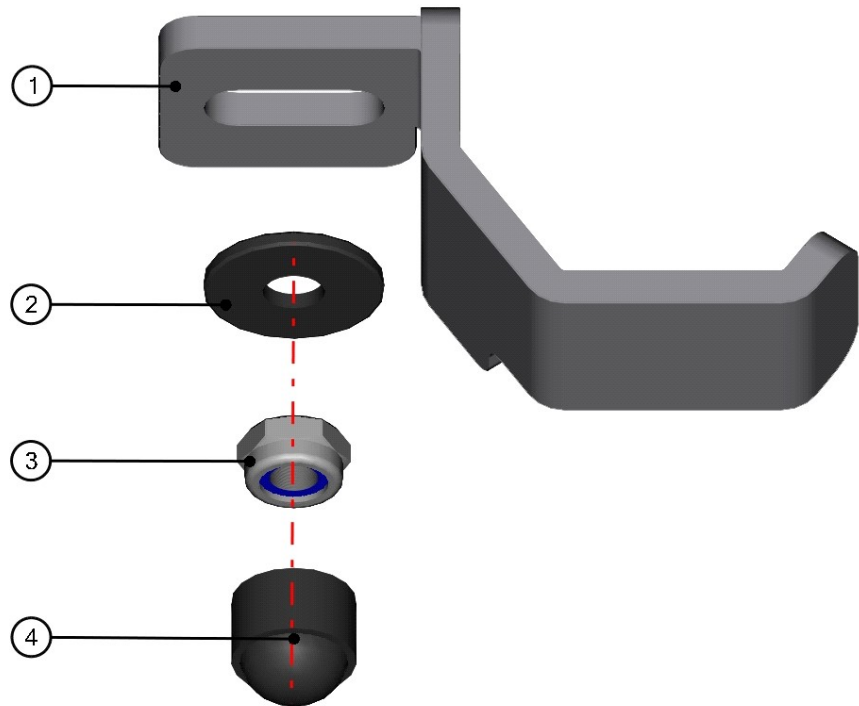

RIGHT REAR PANEL UPPER HOLDER ASSEMBLY

13

ID	Catalogue no.	Description	Qty
1	41S05U01-20-013	RIGHT REAR PANEL UPPER HOLDER	1
2	003322	RIVET WASHER 8	1
3	001388	SELF-LOCKING NUT M8	1
4	001309	PLASTIC NUT COVER OK 13	1