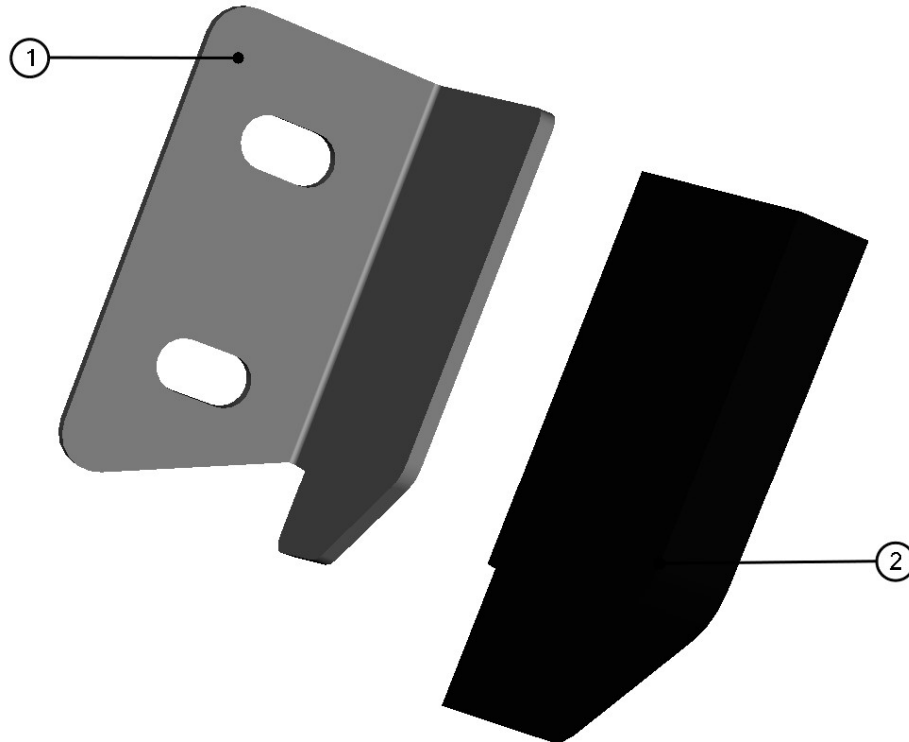

RIGHT DOOR SEALING LEDGE ASSEMBLY

56

ID	Catalogue no.	Description	Qty
1	41S04U01-50-027	RIGHT DOOR SEALING LEDGE	1
2	41S04U01-40-028	DOOR SEALING EPDM	1