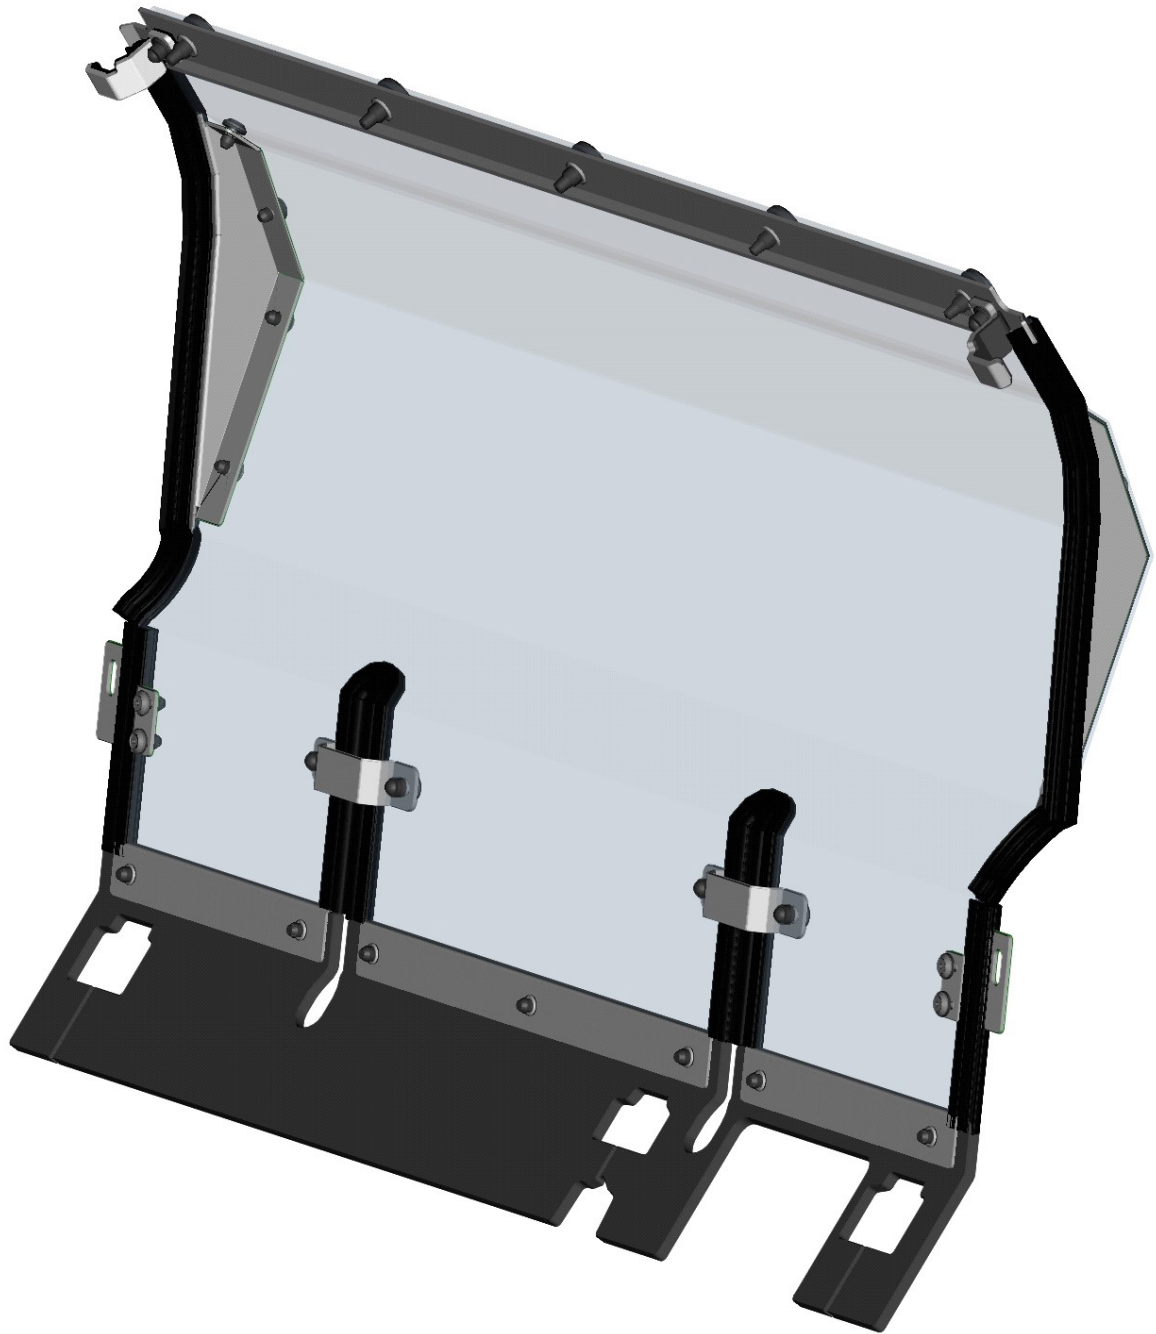

ROOF PANEL

6

**ROOF PANEL ASSEMBLIES**

7

ID	Catalogue no.	Description	Qty
1	41S04U01-30M001	ROOF PANEL HOLDER ASSEMBLY	4
2	41S04U04-30M002	SIDE ROOF PANEL HOLDER ASSEMBLY	2
3	001010^41S04U04S30	RUBBER PROFILE "SARAZIN"	2
4	001005^41S04U04S30	RUBBER PROFILE "PIRELA STRAIGHT"	1
5	41S04U04-30W001	ROOF PANEL WELDED	1
6	001771^41S04U04S30	RUBBER SEALING KR 15x4	1

**ROOF PANEL HOLDER ASSEMBLY**

ID	Catalogue no.	Description	Qty
1	41S04U01-30-003	ROOF PANEL HOLDER	1
2	001309	PLASTIC NUT COVER OK 13	1
3	001388	SELF-LOCKING NUT M8	1
4	003322	RIVET WASHER 8	1
5	001428	RUBBER WASHER	1
6	001429	PLASTIC NOG	1
7	002121	SCREW M8x30	1

**SIDE ROOF PANEL HOLDER ASSEMBLY**

9

ID	Catalogue no.	Description	Qty
1	41S04U01-30-006	SIDE ROOF PANEL HOLDER	1
2	001392	SELF-LOCKING NUT M6	1
3	001426	WASHER 6	1
4	004367	SCREW M6x20	1

REAR PANEL

10

**REAR PANEL ASSEMBLIES**