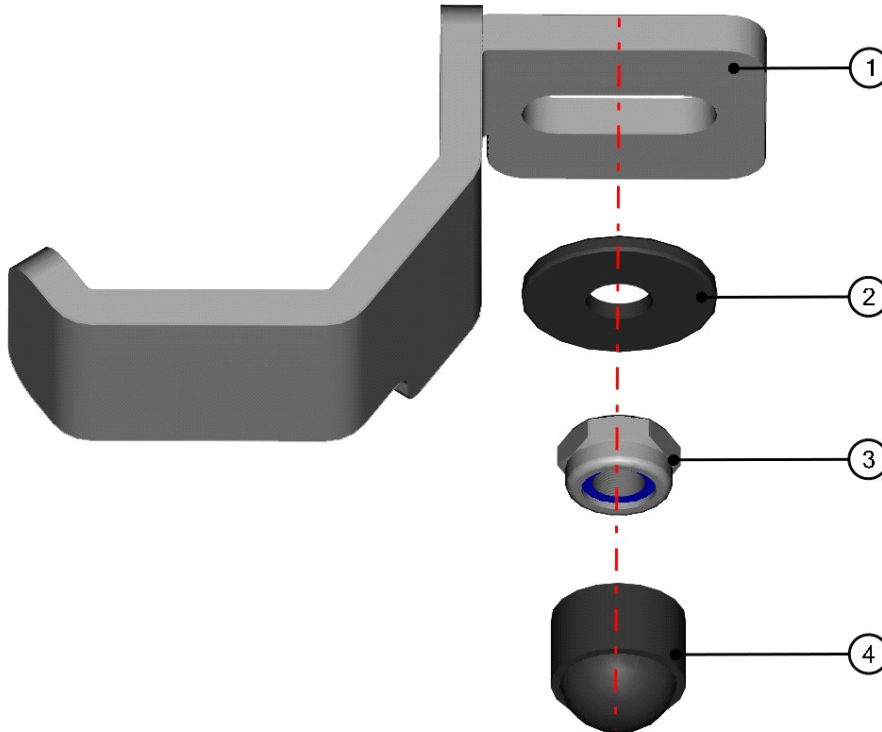

LEFT REAR PANEL UPPER HOLDER ASSEMBLY

12

ID	Catalogue no.	Description	Qty
1	41S05U01-20-011	LEFT REAR PANEL UPPER HOLDER	1
2	003322	RIVET WASHER 8	1
3	001388	SELF-LOCKING NUT M8	1
4	001309	PLASTIC NUT COVER OK 13	1