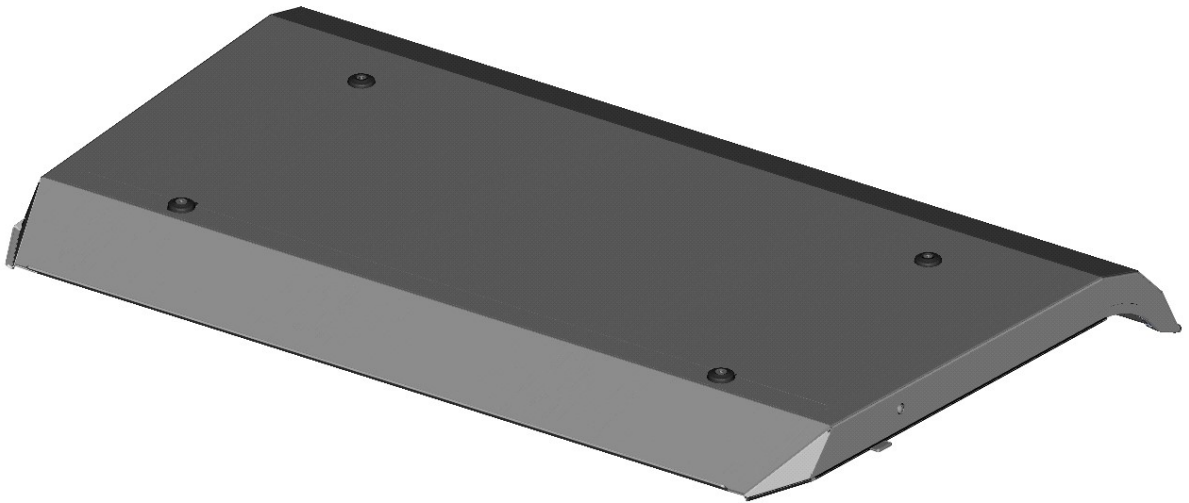

ROOF PANEL

6

**ROOF PANEL ASSEMBLIES**

7

ID	Catalogue no.	Description	Qty
1	41S04U01-30M001	ROOF PANEL HOLDER ASSEMBLY	4
2	41S04U04-30M002	SIDE ROOF PANEL HOLDER ASSEMBLY	2
3	001010^41S04U04S30	RUBBER PROFILE "SARAZIN"	2
4	001005^41S04U04S30	RUBBER PROFILE "PIRELA STRAIGHT"	1
5	41S04U04-30W001	ROOF PANEL WELDED	1
6	001771^41S04U04S30	RUBBER SEALING KR 15x4	1