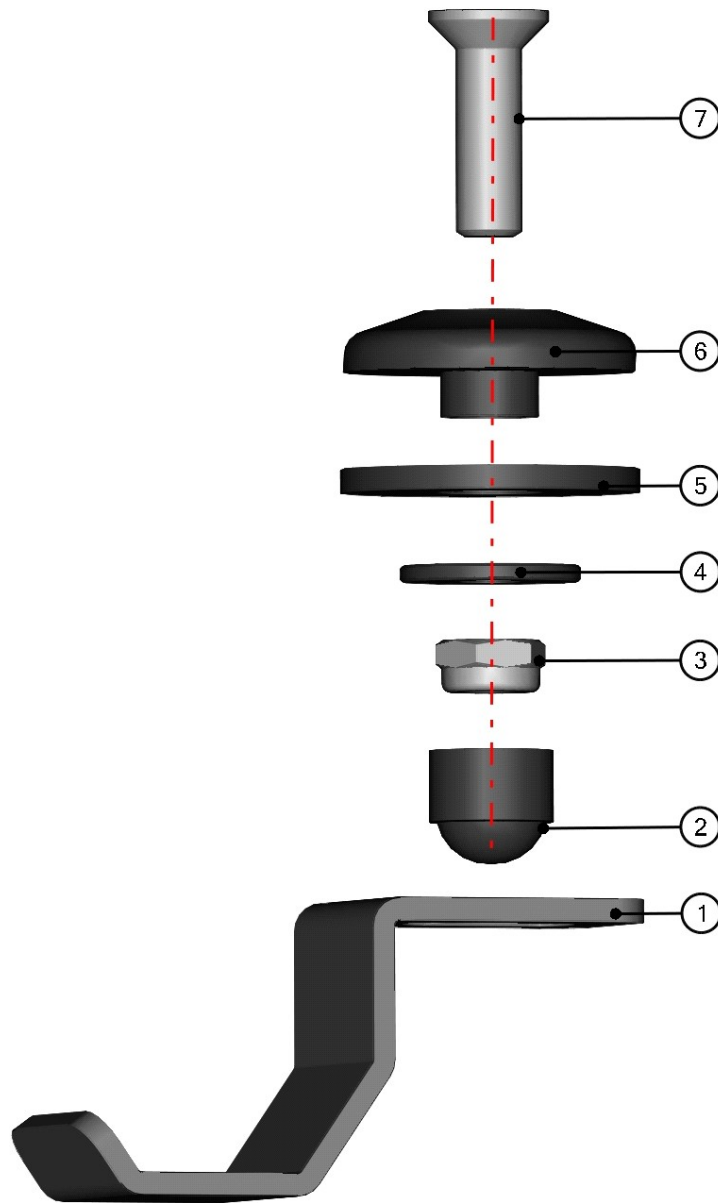

ROOF PANEL HOLDER ASSEMBLY

ID	Catalogue no.	Description	Qty
1	41S04U01-30-003	ROOF PANEL HOLDER	1
2	001309	PLASTIC NUT COVER OK 13	1
3	001388	SELF-LOCKING NUT M8	1
4	003322	RIVET WASHER 8	1
5	001428	RUBBER WASHER	1
6	001429	PLASTIC NOG	1
7	002121	SCREW M8x30	1