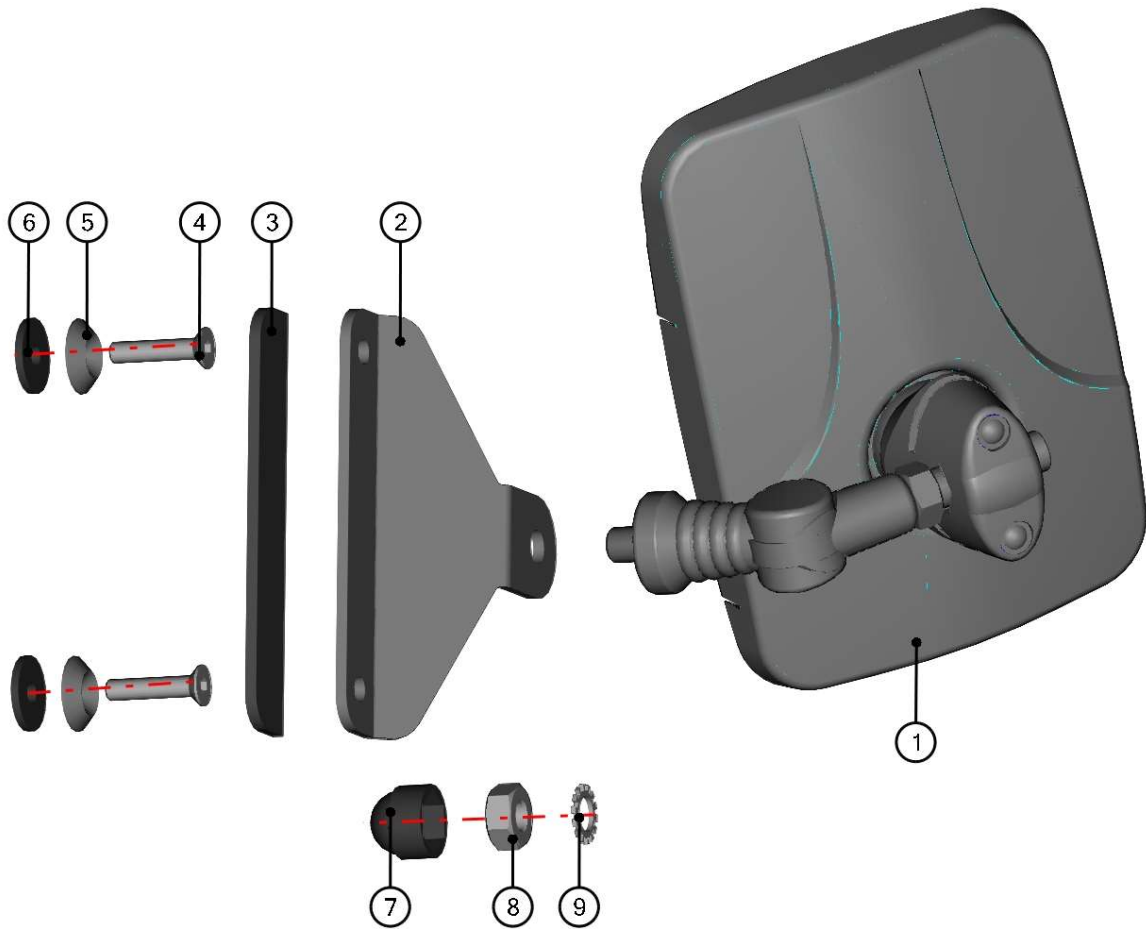

PANORAMATIC REAR VIEW MIRROR

57

ID	Catalogue no.	Description	Qty
1	005660	PANORAMATIC REAR VIEW MIRROR	1
2	00-109U-008	REAR VIEW MIRROR HOLDER	1
3	001420^00-109U-M006	SEALING PE	1
4	001701	SCREW M6x30	2
5	001715	PLASTIC WASHER	2
6	001735	RUBBER WASHER	2
7	002363	PLASTIC NUT COVER OK 17	1
8	005661	NUT M10	1
9	002085	SERRATED LOCK WASHER 10	1