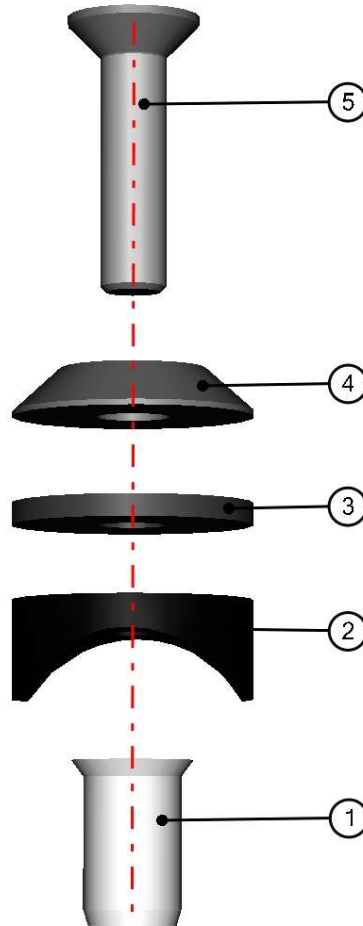

POLYCARBONATE FIXING ASSEMBLY

54

ID	Catalogue no.	Description	Qty
1	001397	RIVET NUT M6	1
2	001736	SADDLE WASHER	1
3	001735	RUBBER WASHER EPDM	1
4	001715	PLASTIC WASHER	1
5	002120	SCREW M6x30	1