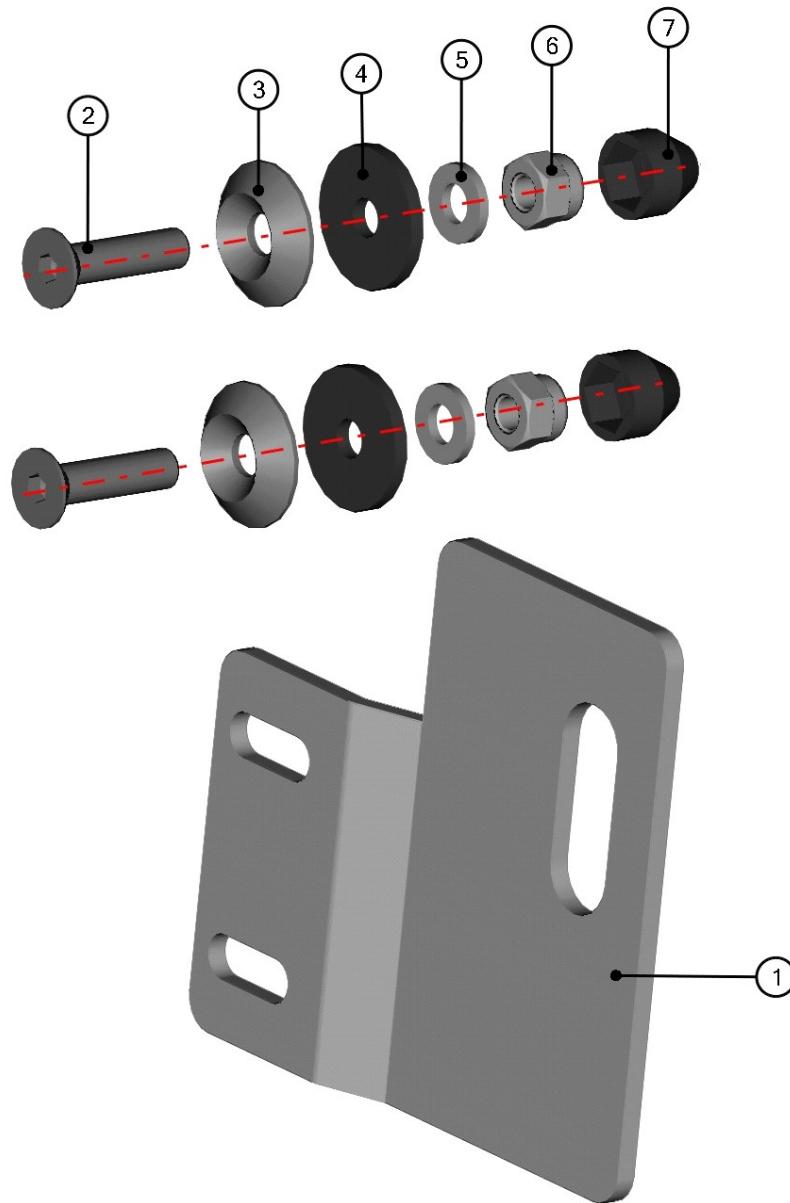

LEFT REAR PANEL HOLDER ASSEMBLY

ID	Catalogue no.	Description	Qty
1	41S05U02-20-007	LEFT REAR PANEL HOLDER	1
2	002120	SCREW M6x25	2
3	001715	PLASTIC WASHER	2
4	001735	RUBBER WASHER	2
5	001426	WASHER 6	2
6	001392	SELF-LOCKING NUT M6	2
7	001348	PLASTIC NUT COVER OK 10	2