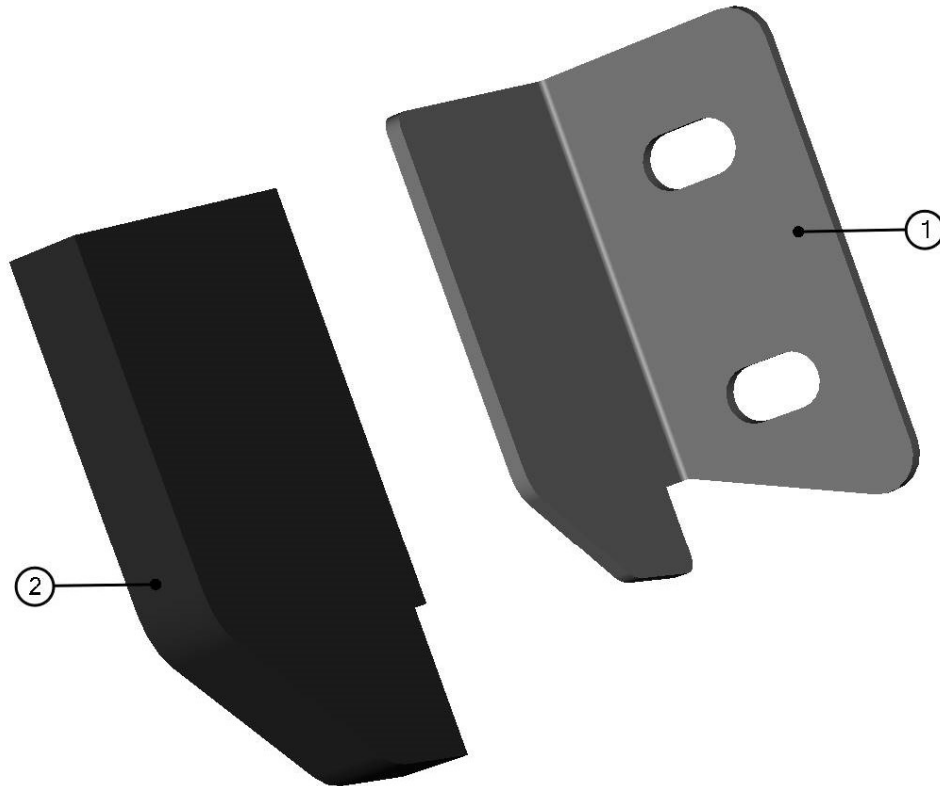

LEFT DOOR SEALING LEDGE ASSEMBLY

42

ID	Catalogue no.	Description	Qty
1	41S04U01-40-027	LEFT DOOR SEALING LEDGE	1
2	41S04U01-40-028	DOOR SEALING EPDM	1