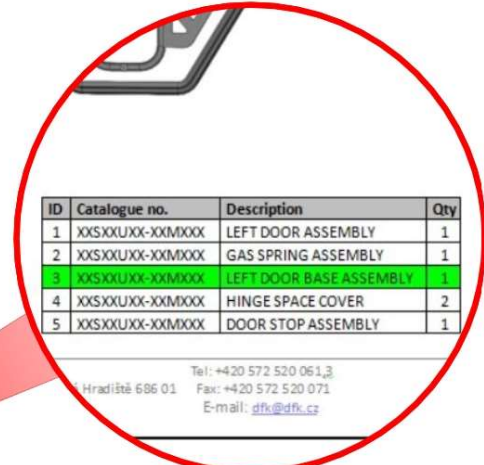

*SPARE - PARTS CATALOGUE*

**YAMAHA**

**VIKING**

**YANMAR**

**BULL**

1. Select the panel that interests you and go to the appropriate page catalog.

HONDA  
PIONEER 1000

5

2. Select the name of assembly that interests you (box description).

3. Find the page with the same headline like the name of selected items.

4. Repeat the previous steps to find required part.

5. If you wish to order something please send us relevant Catalogue no. + Description