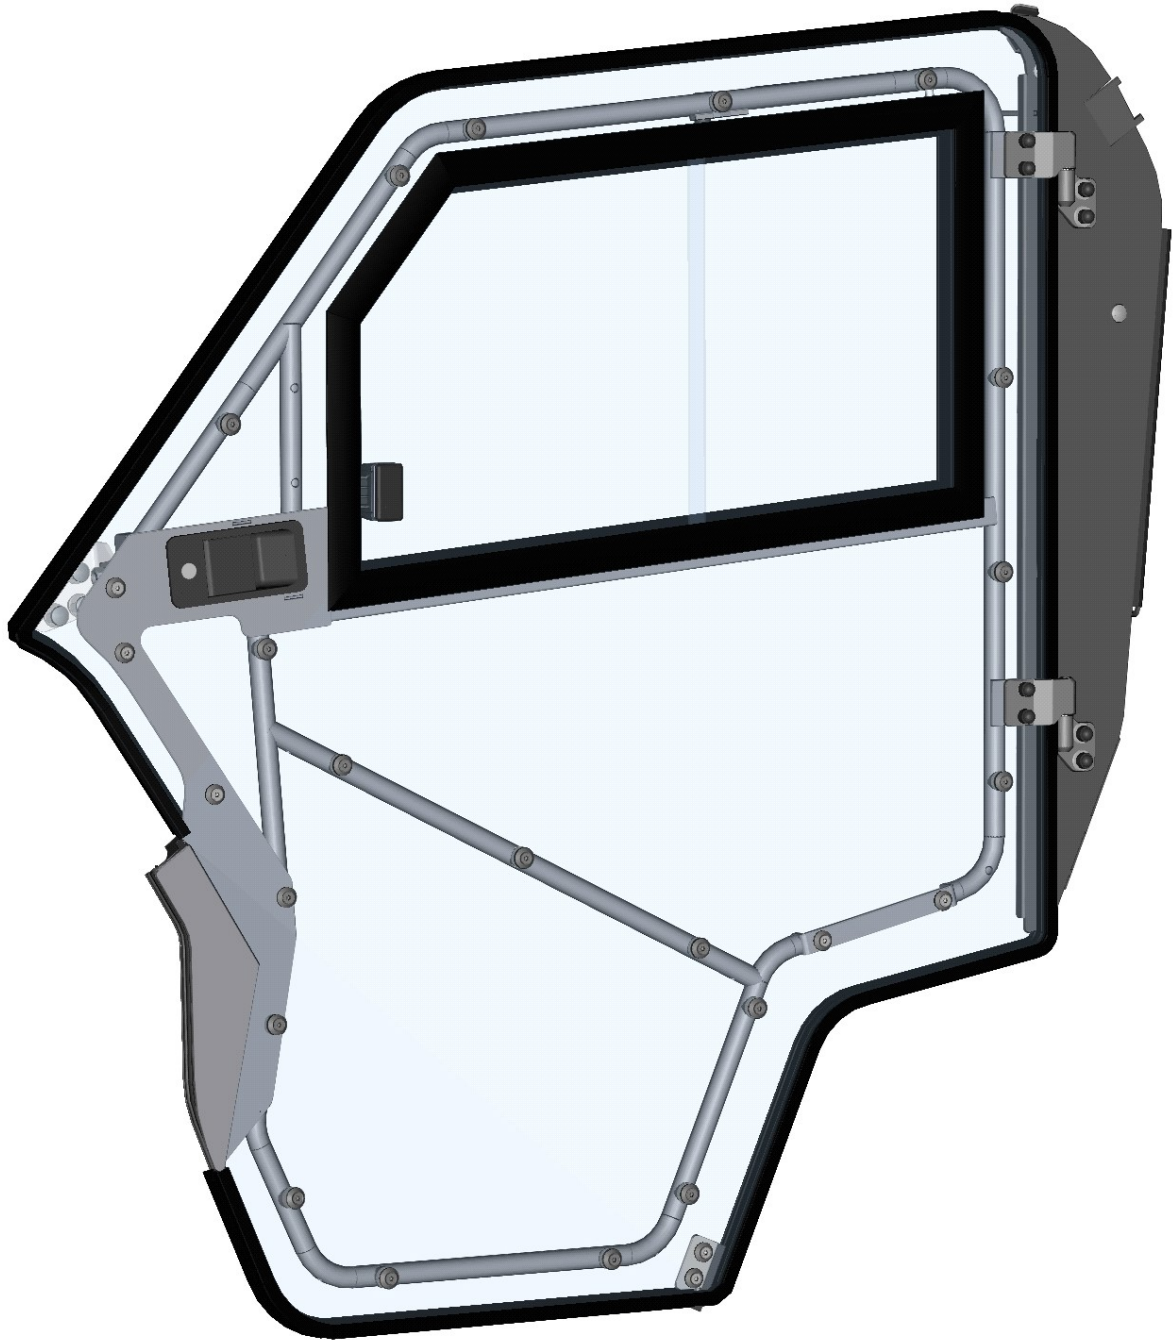

LEFT DOOR

29