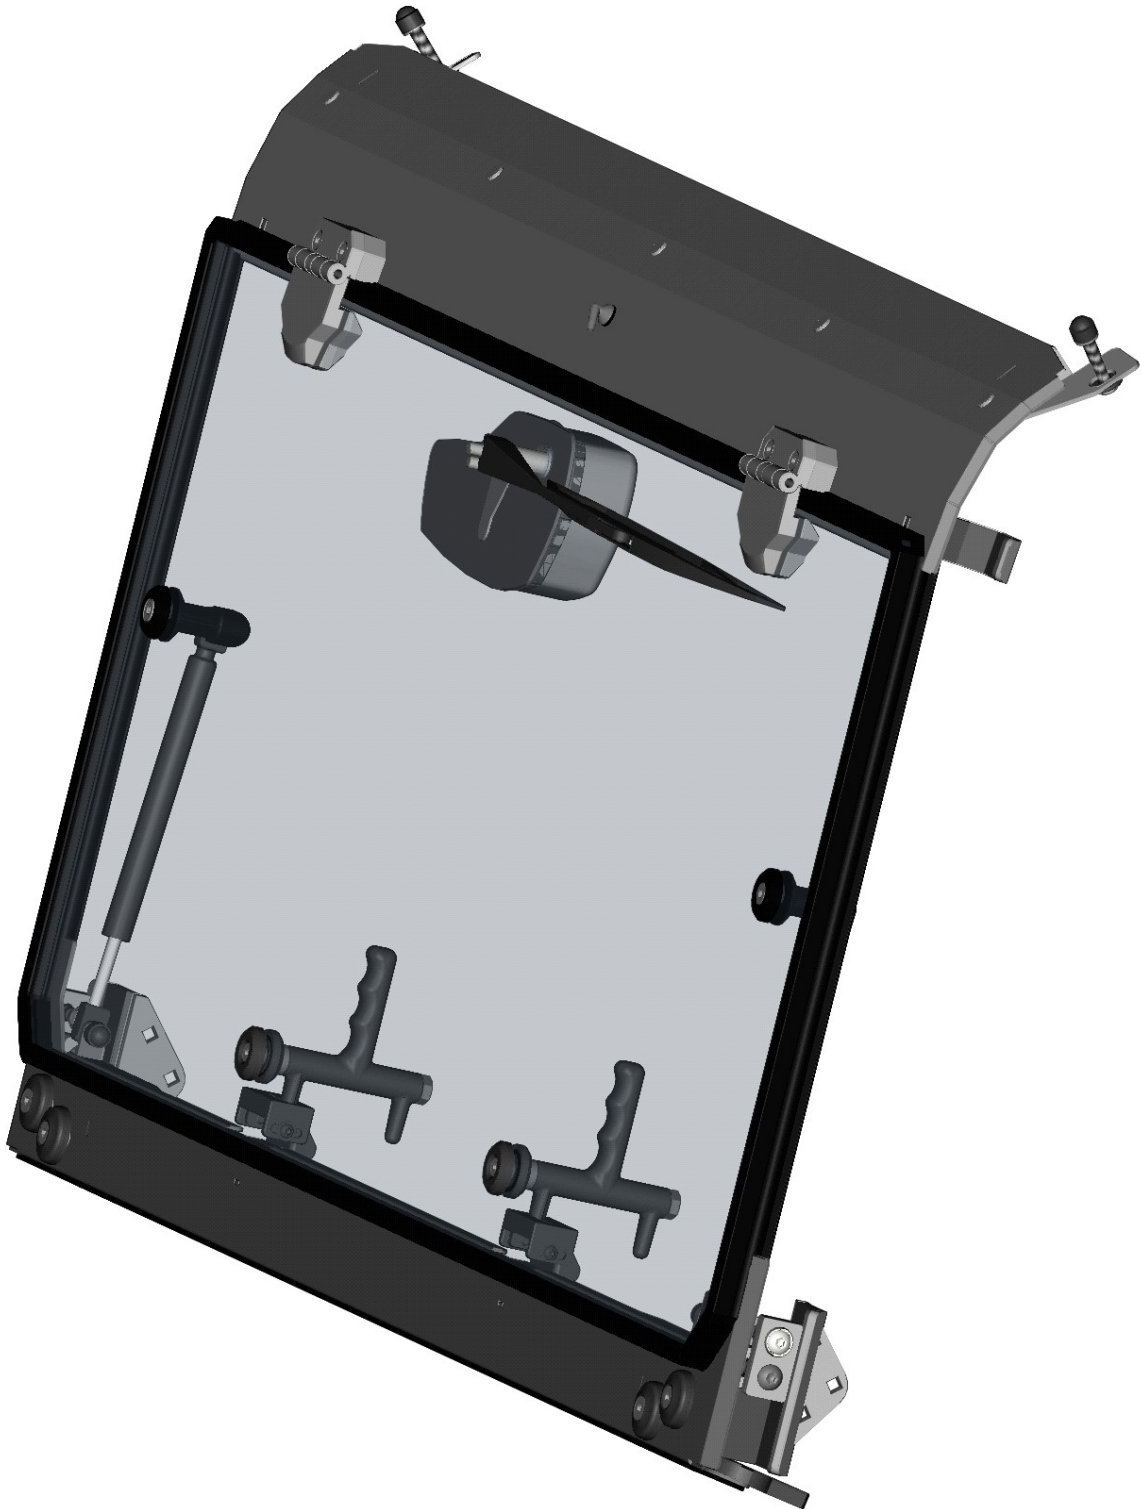

FRONT PANEL

21