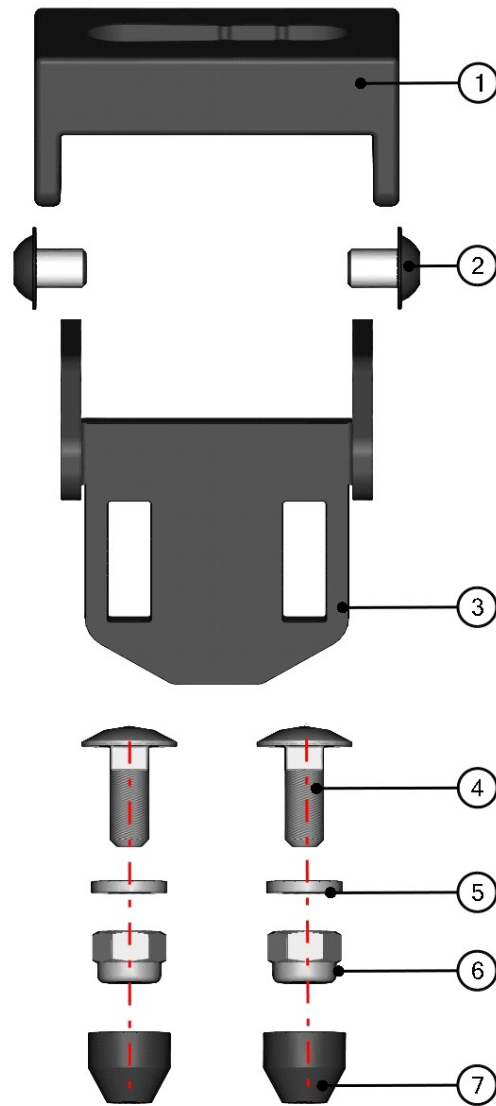

FRONT GLASS STOP ASSEMBLY

28

ID	Catalogue no.	Description	Qty
1	004856	PLASTIC FRONT GLASS STOP	1
2	004386	SCREW M6x8	2
3	41S04U01-10-028	FRONT GLASS STOP HOLDER	1
4	004529	SCREW M6x16	2
5	001426	WASHER 6	2
6	001392	SELF-LOCKING NUT M6	2
7	001348	PLASTIC NUT COVER OK 10	2