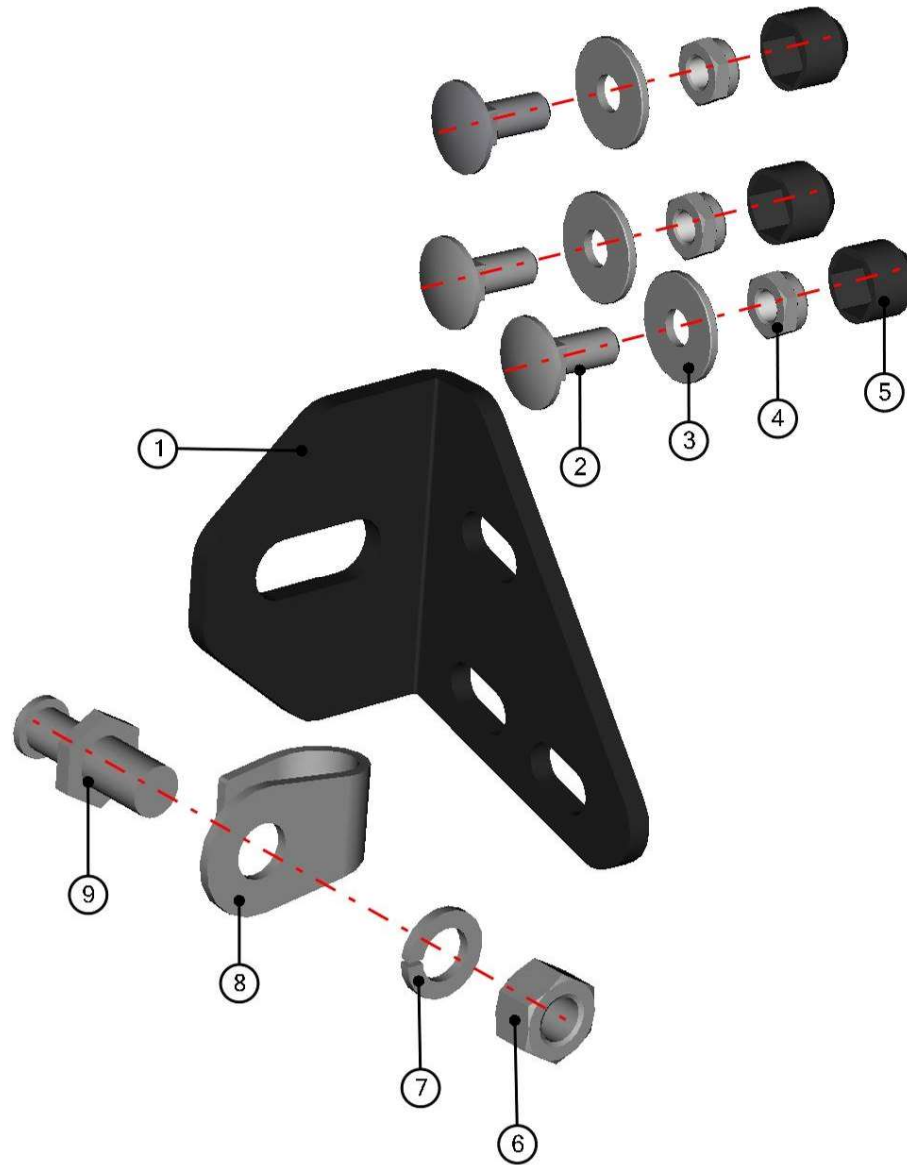

RIGHT DOOR STOP ASSEMBLY

ID	Catalogue no.	Description	Qty
1	41S04U01-50-022	RIGHT DOOR STOP HOLDER	1
2	002575	SCREW M8x20	3
3	001407	WASHER 8	3
4	001388	SELF-LOCKING NUT M8	3
5	001309	PLASTIC NUT COVER OK 13	3
6	000856	DOOR STOP NUT	1
7	000857	DOOR STOP WASHER	1
8	000855	DOOR STOP HOOK	1
9	000854	DOOR STOP PIN	1