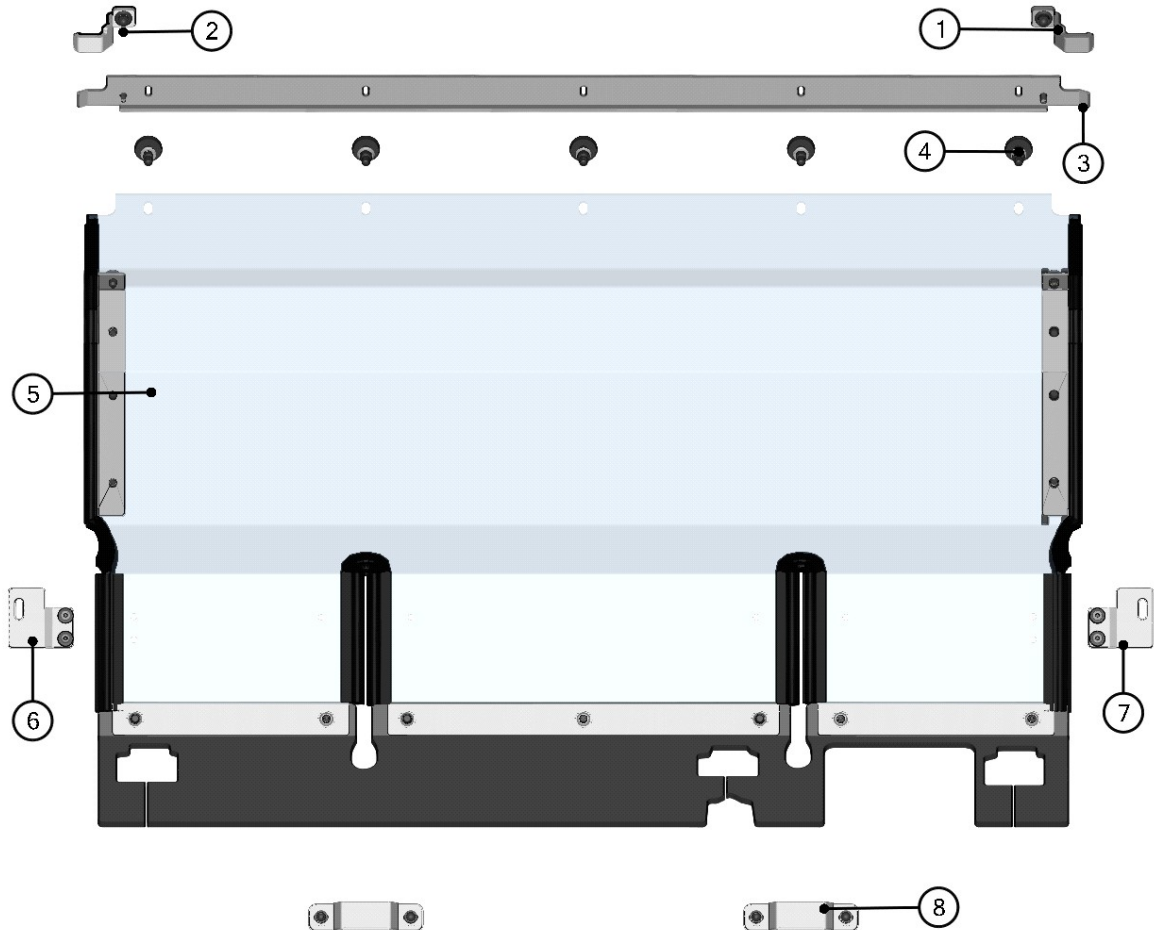

**SIDE ROOF PANEL HOLDER ASSEMBLY**

9

ID	Catalogue no.	Description	Qty
1	41S04U01-30-006	SIDE ROOF PANEL HOLDER	1
2	001392	SELF-LOCKING NUT M6	1
3	001426	WASHER 6	1
4	004367	SCREW M6x20	1

REAR PANEL

10

**REAR PANEL ASSEMBLIES**