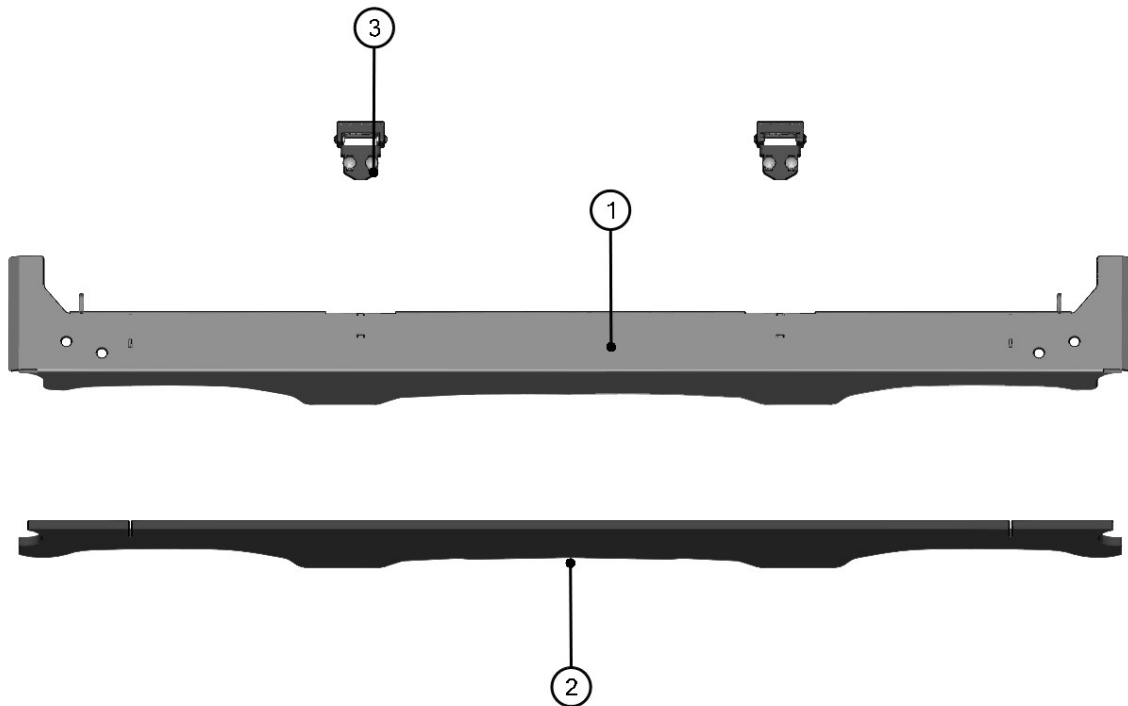

FRONT BOTTOM LEDGE ASSEMBLY

27

ID	Catalogue no.	Description	Qty
1	41S04U01-10W001	FRONT BOTTOM LEDGE WELDED	1
2	41S04U01-10-007	FRONT BOTTOM LEDGE EPDM	1
3	41S04U01-10M014	FRONT GLASS STOP ASSEMBLY	2