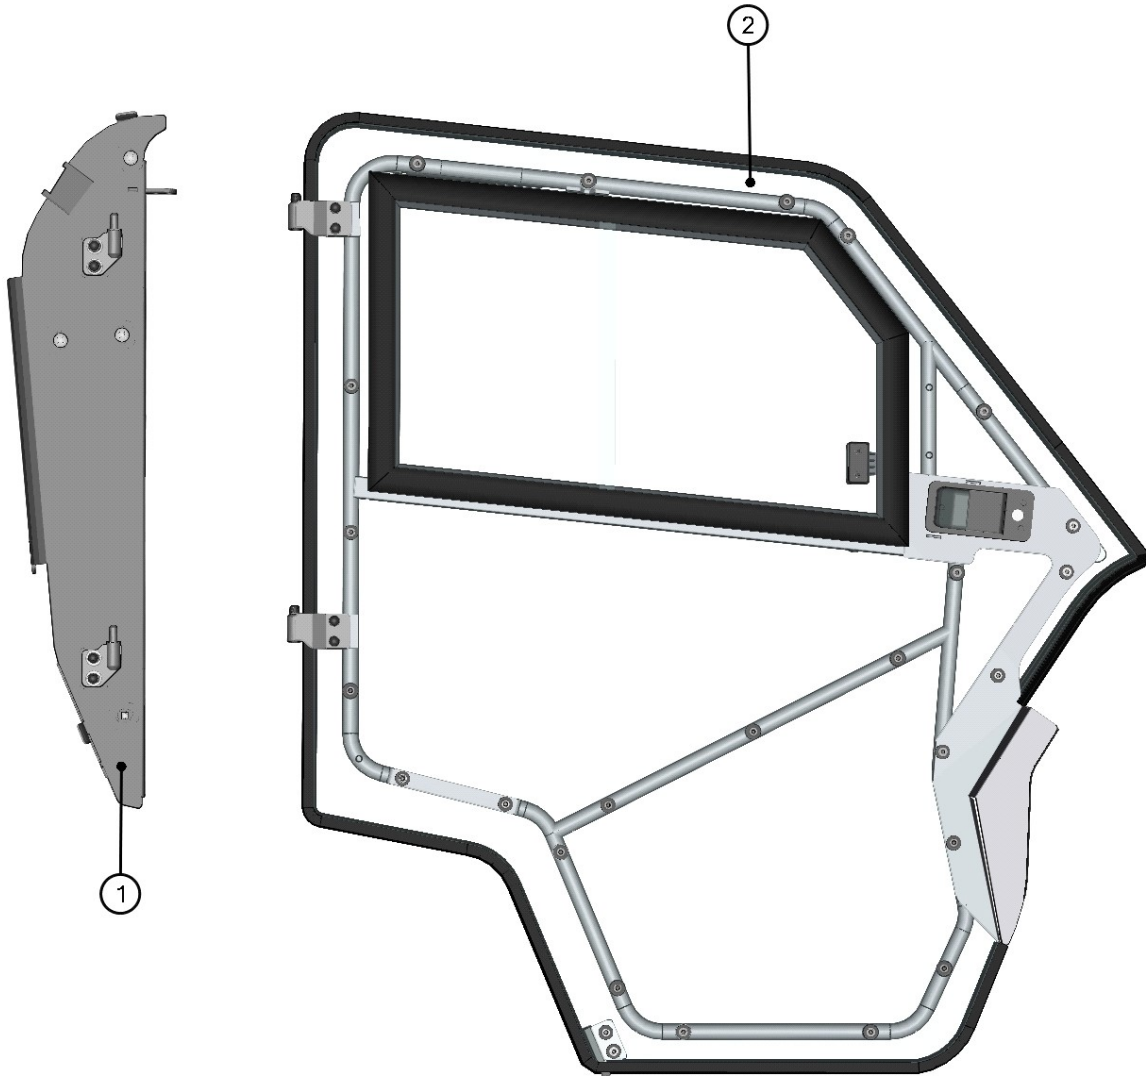

RIGHT DOOR ASSEMBLIES

44

ID	Catalogue no.	Description	Qty
1	41S04U01-50M002	RIGHT DOOR BASE ASSEMBLY	1
2	41S04U01-50M003	RIGHT DOOR ASSEMBLY	1