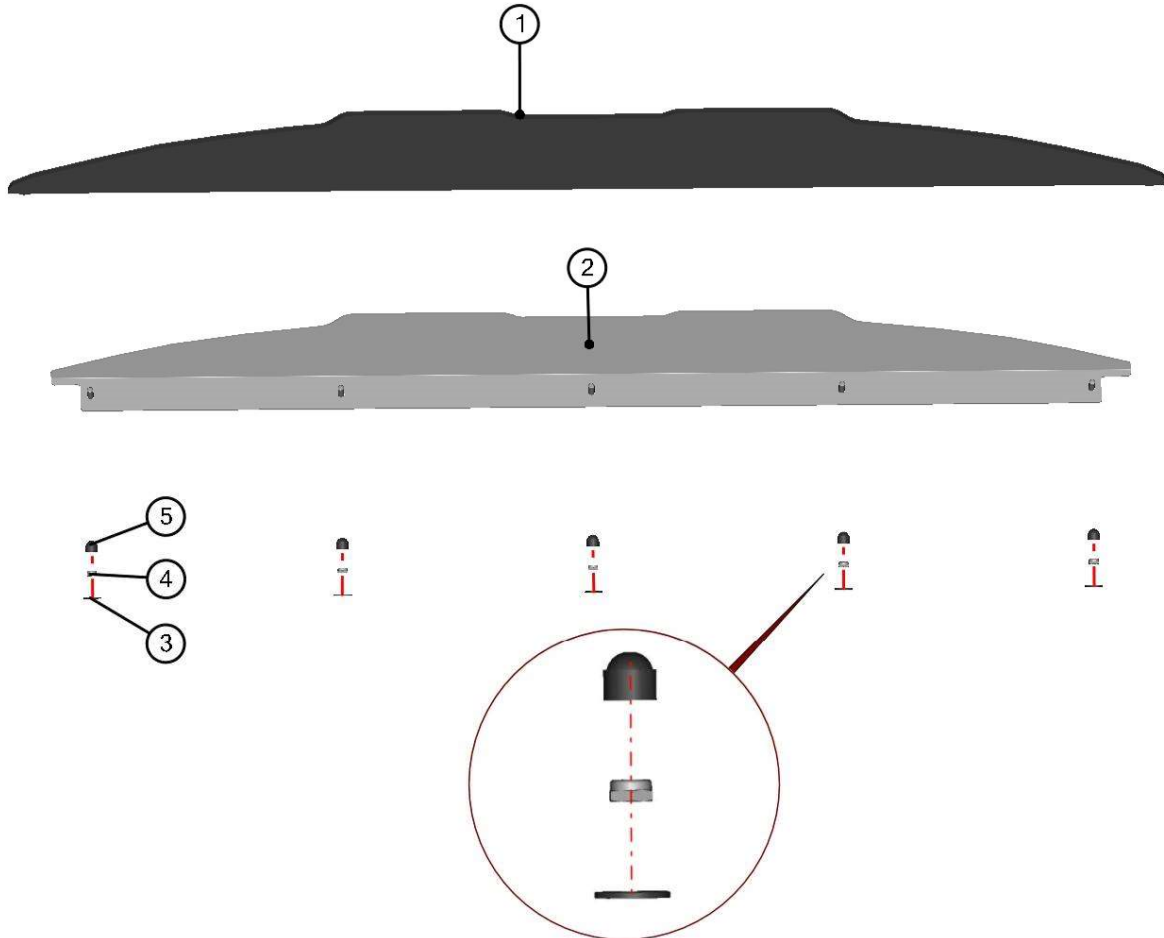

ORIGINAL ROOF REAR SEALING ASSEMBLY

58

ID	Catalogue no.	Description	Qty
1	41S04U01-20-007	ORIGINAL ROOF SEALNG EPDM	1
2	41S04U01-20W003	ORIGINAL ROOF SEALING LEDGE WELDED	1
3	003322	RIVET WASHER 8	5
4	001388	SELF-LOCKING NUT M8	5
5	001309	PLASTIC NUT COVER OK 13	5