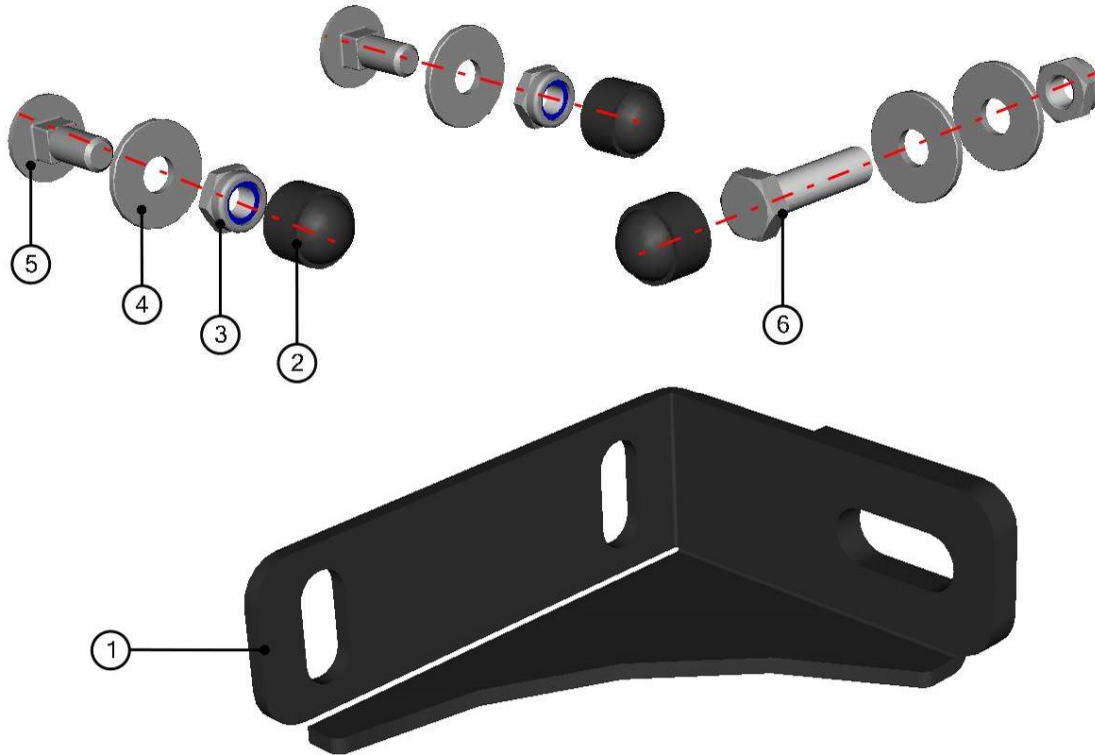

MIDDLE LEFT DOOR BASE HOLDER ASSEMBLY

34

ID	Catalogue no.	Description	Qty
1	41S04U01-40W004	MIDDLE RIGHT DOOR BASE HOLDER WELDED	1
2	001309	PLASTIC NUT COVER OK 13	3
3	001388	SELF-LOCKING NUT M8	3
4	001407	RIVET WASHER 8	4
5	002575	SCREW M8x20	2
6	001411	SCREW M8x30	1