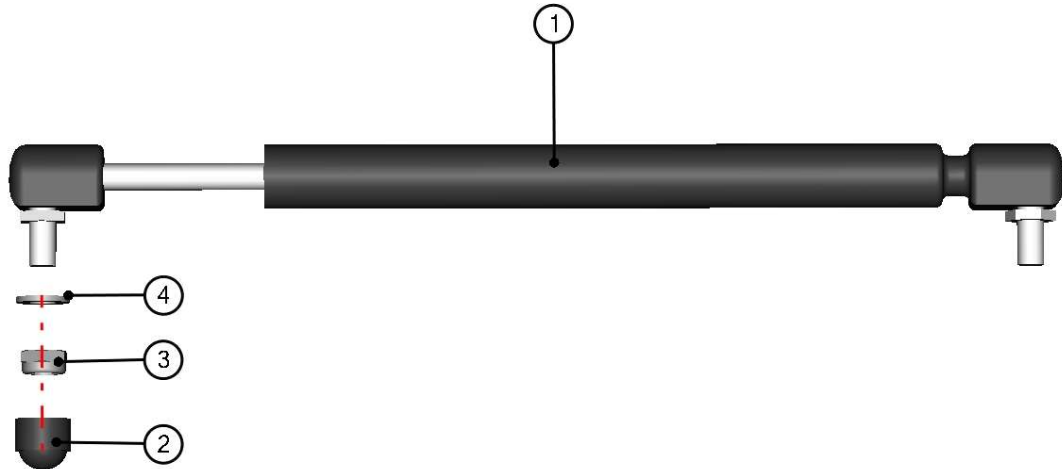

DOOR GAS SPRING ASSEMBLY

52

ID	Catalogue no.	Description	Qty
1	000865	DOOR GAS SPRING	1
2	001309	PLASTIC NUT COVER OK 13	1
3	001388	SELF-LOCKING NUT M8	1
4	001387	WASHER 8	1