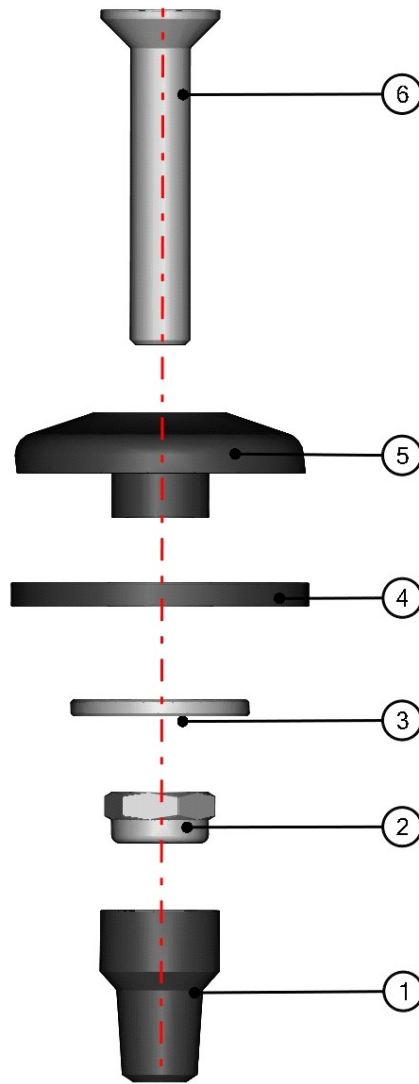

ROOF PANEL FIXING ASSEMBLY

ID	Catalogue no.	Description	Qty
1	001308	PLASTIC NUT COVER OK 13 LONG	1
2	001388	SELF-LOCKING NUT M8	1
3	001407	RIVET WASHER 8	1
4	001428	RUBBER WASHER	1
5	001429	PLASTIC NOG	1
6	001694	SCREW M8x45	1