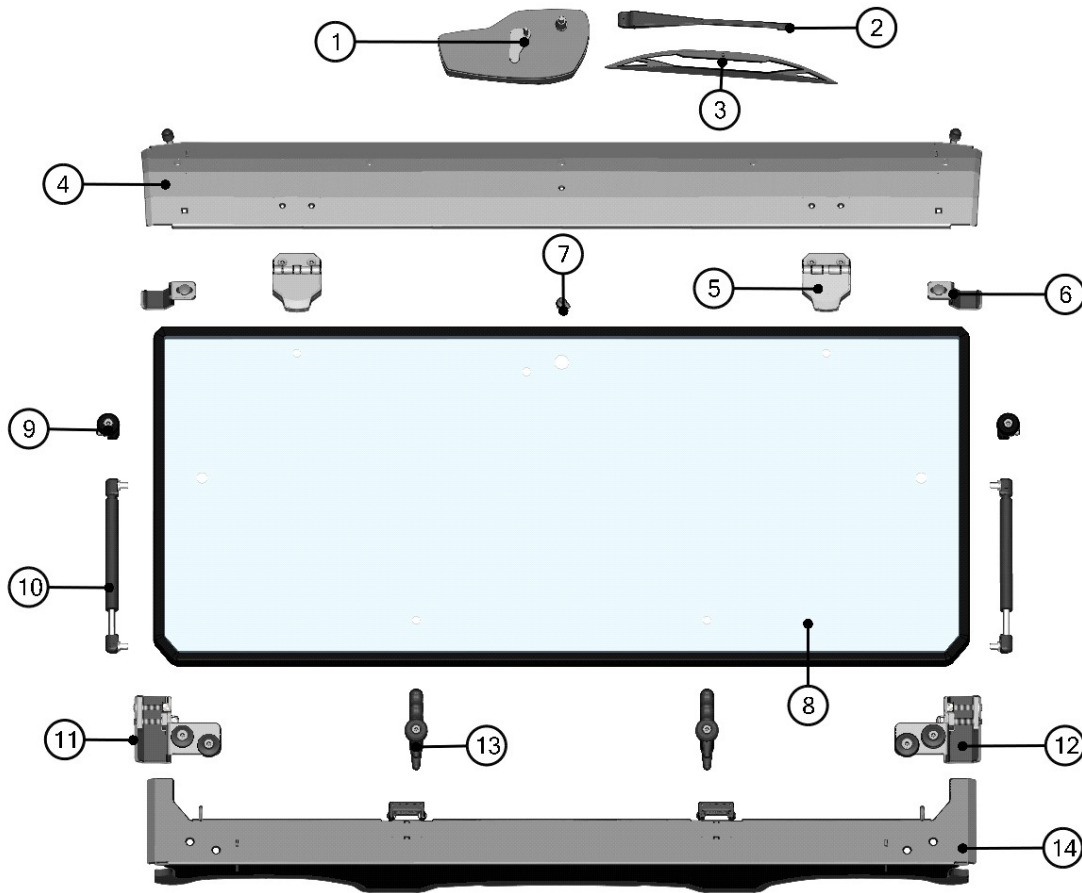

FRONT PANEL ASSEMBLIES

22

ID	Catalogue no.	Description	Qty
1	00-10M005	WIPER MOTOR	1
2	002535	WIPER ARM	1
3	002554	WIPER BLADE	1
4	41S04U01-10M007	FRONT UPPER LEDGE ASSEMBLY	1
5	00-20M001	FRONT PANEL HINGE ASSEMBLY	2
6	41S04U01-10M004	FRONT UPPER LEDGE HOLDER ASSEMBLY	2
7	001775	WASHER TUBE 90 DEGREE BULKHEAD JOINER	1
8	41S04U01-10M003	FRONT GLASS WITH SEALING	1
9	00-20M005	GAS SPRING HOLDER	2
10	000865	GAS SPRING	2
11	41S04U01-10M006	RIGHT FRONT BOTTOM LEDGE HOLDER ASSEMBLY	1
12	41S04U01-10M005	LEFT FRONT BOTTOM LEDGE HOLDER ASSEMBLY	1
13	00-10M023	FRONT GLASS LOCK	2
14	41S04U01-10M001	FRONT BOTTOM LEDGE ASSEMBLY	1