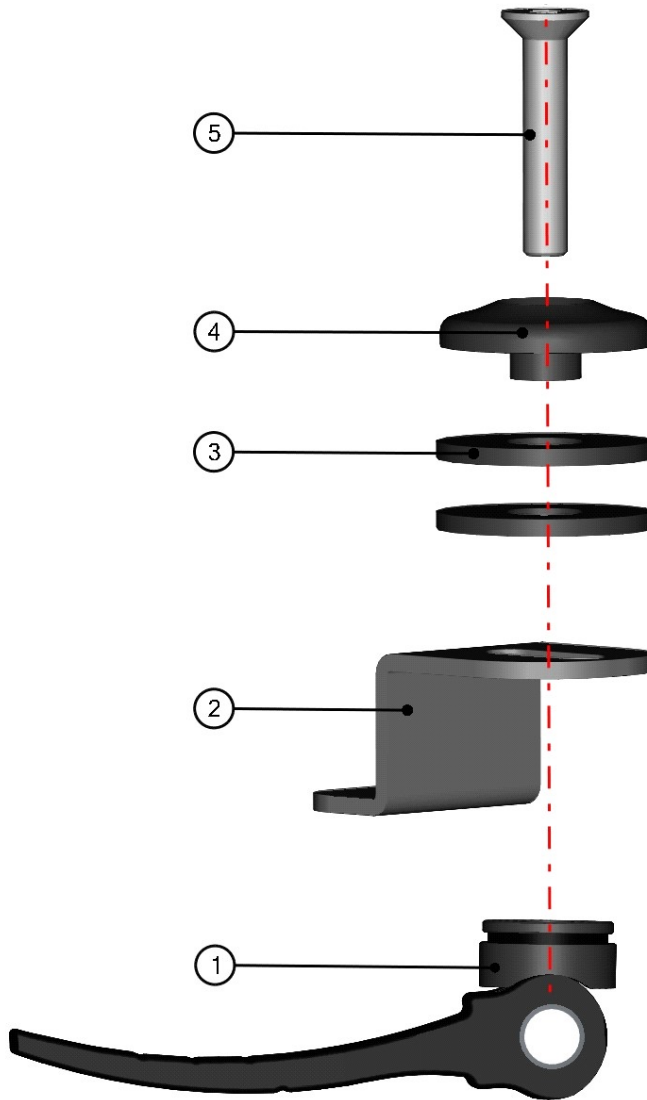

REAR PANEL UPPER HOLDER ASSEMBLY

12

ID	Catalogue no.	Description	Qty
4	00-117U-M007	CLAMPING LEVER	1
5	32S12U01-20-002	REAR PANEL BOTTOM HOLDER	1
6	001428	RUBBER WASHER	2
7	001429	PLASTIC WASHER	1
8	001694	SCREW M8x45	1