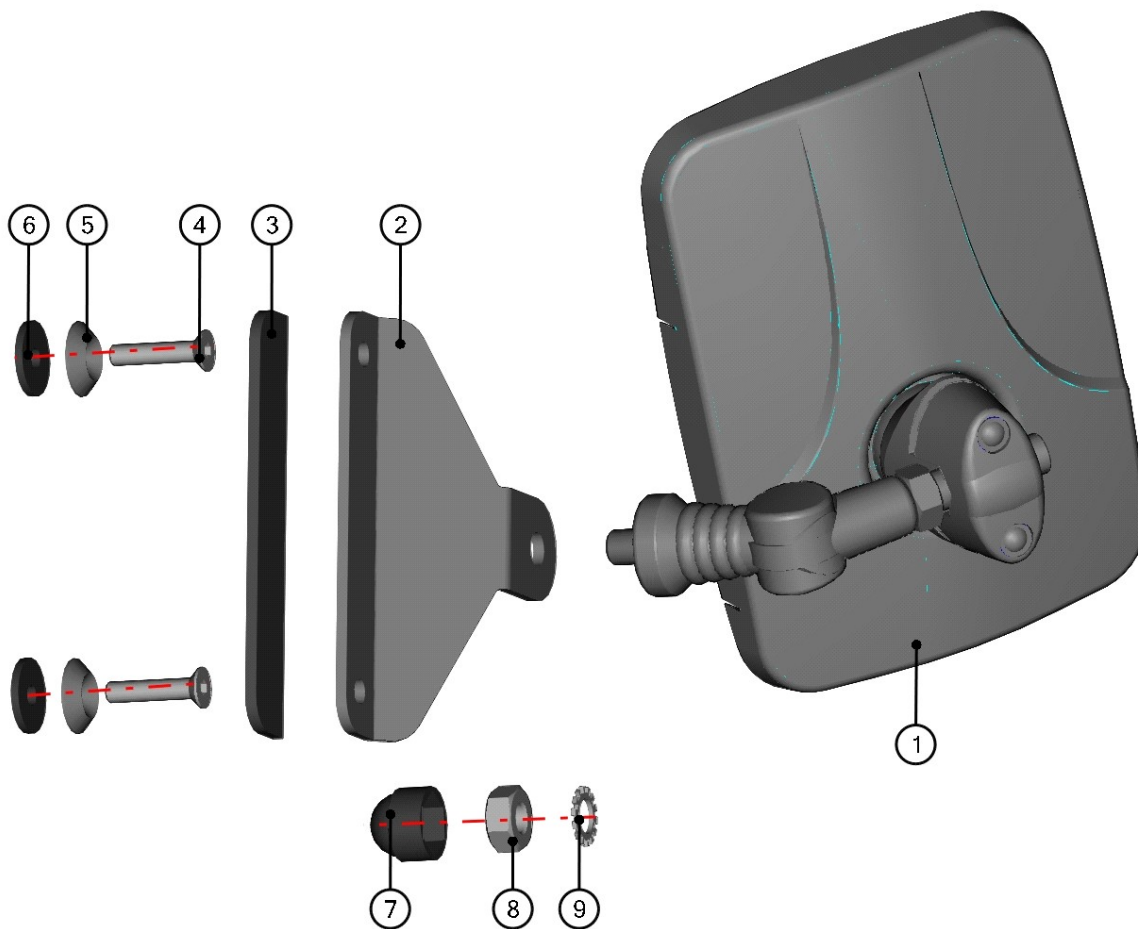

PANORAMATIC REAR VIEW MIRROR

44

ID	Catalogue no.	Description	Qty
1	005660	PANORAMATIC REAR VIEW MIRROR	1
2	00-109U-008	REAR VIEW MIRROR HOLDER	1
3	001420^00-109U-M006	SEALING PE	1
4	001701	SCREW M6x30	2
5	001715	PLASTIC WASHER	2
6	001735	RUBBER WASHER	2
7	002363	PLASTIC NUT COVER OK 17	1
8	005661	NUT M10	1
9	002085	SERRATED LOCK WASHER 10	1