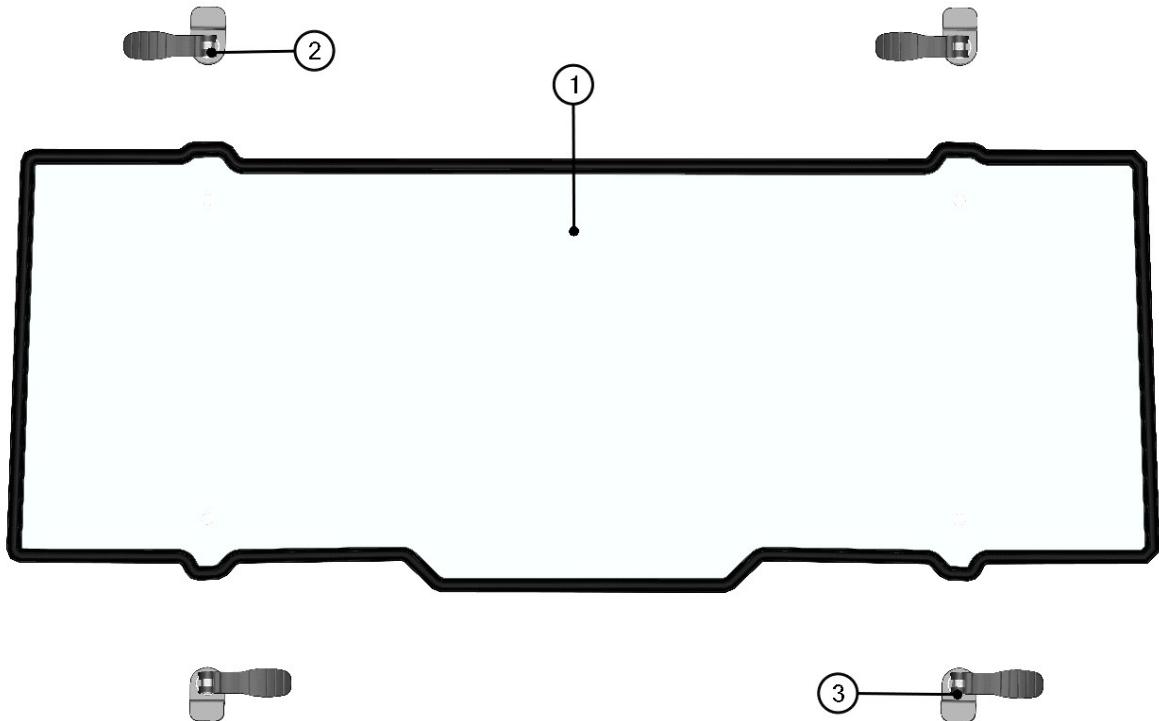

REAR PANEL ASSEMBLIES

11

ID	Catalogue no.	Description	Qty
1	32S12U01-20M001	REAR GLASS WITH SEALING	1
2	32S12U01-20M003	REAR PANEL UPPER HOLDER ASSEMBLY	2
3	32S12U01-20M002	REAR PANEL BOTTOM HOLDER ASSEMBLY	2