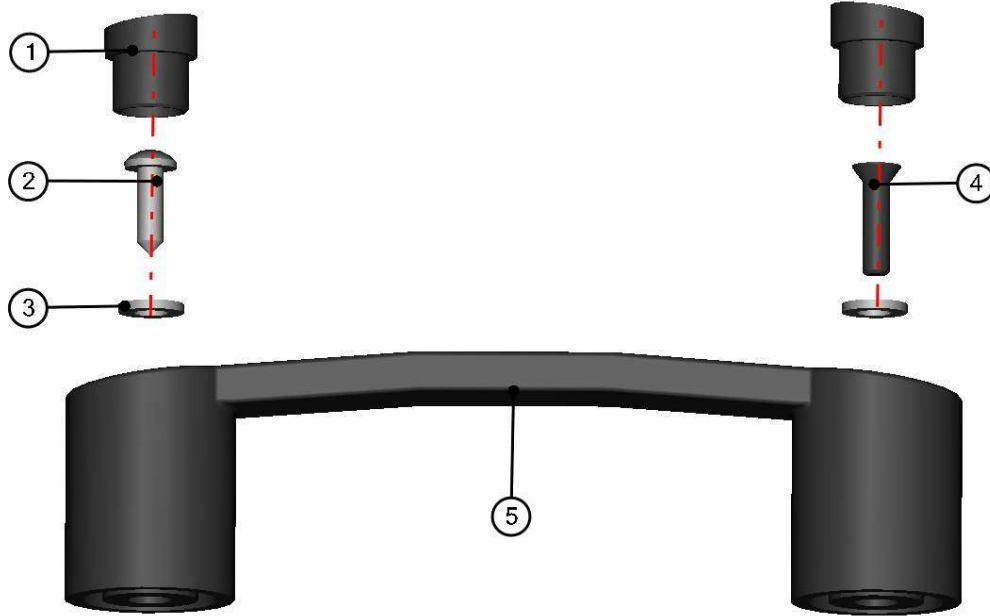

DOOR HANDLE ASSEMBLY

24

ID	Catalogue no.	Description	Qty
1	001706	DOOR HANDLE SCREW COVER	2
2	001391	SELF-CUTTING SCREW 4,8 x 16	1
3	001426	WASHER 6	2
4	004246	SCREW M5x20	1
5	001703	DOOR HANDLE	1