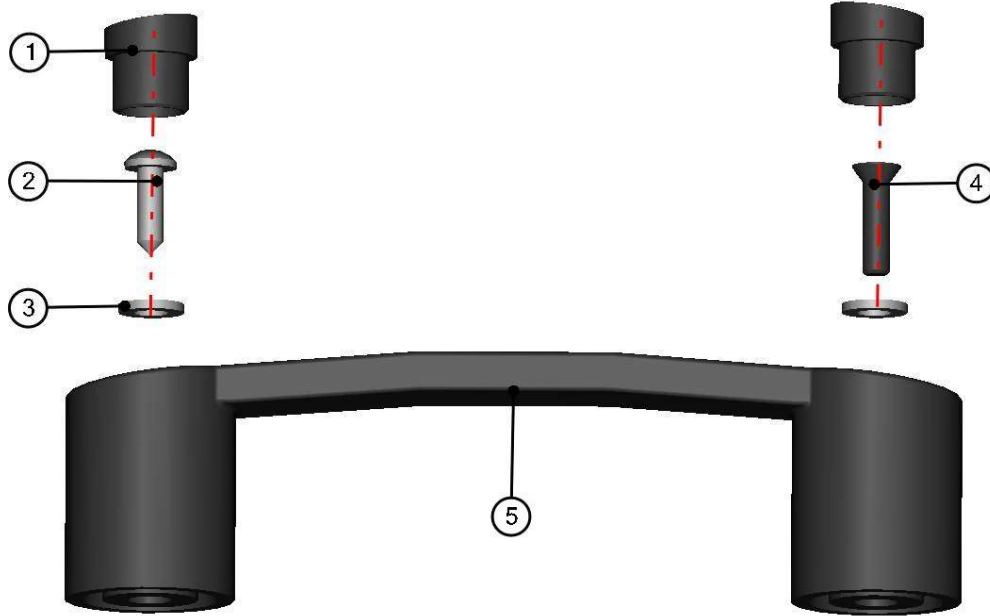

DOOR HANDLE ASSEMBLY

37

ID	Catalogue no.	Description	Qty
1	001706	DOOR HANDLE SCREW COVER	2
2	001391	SELF-CUTTING SCREW 4,8 x 16	1
3	001426	WASHER 6	2
4	004246	SCREW M5x20	1
5	001703	DOOR HANDLE	1