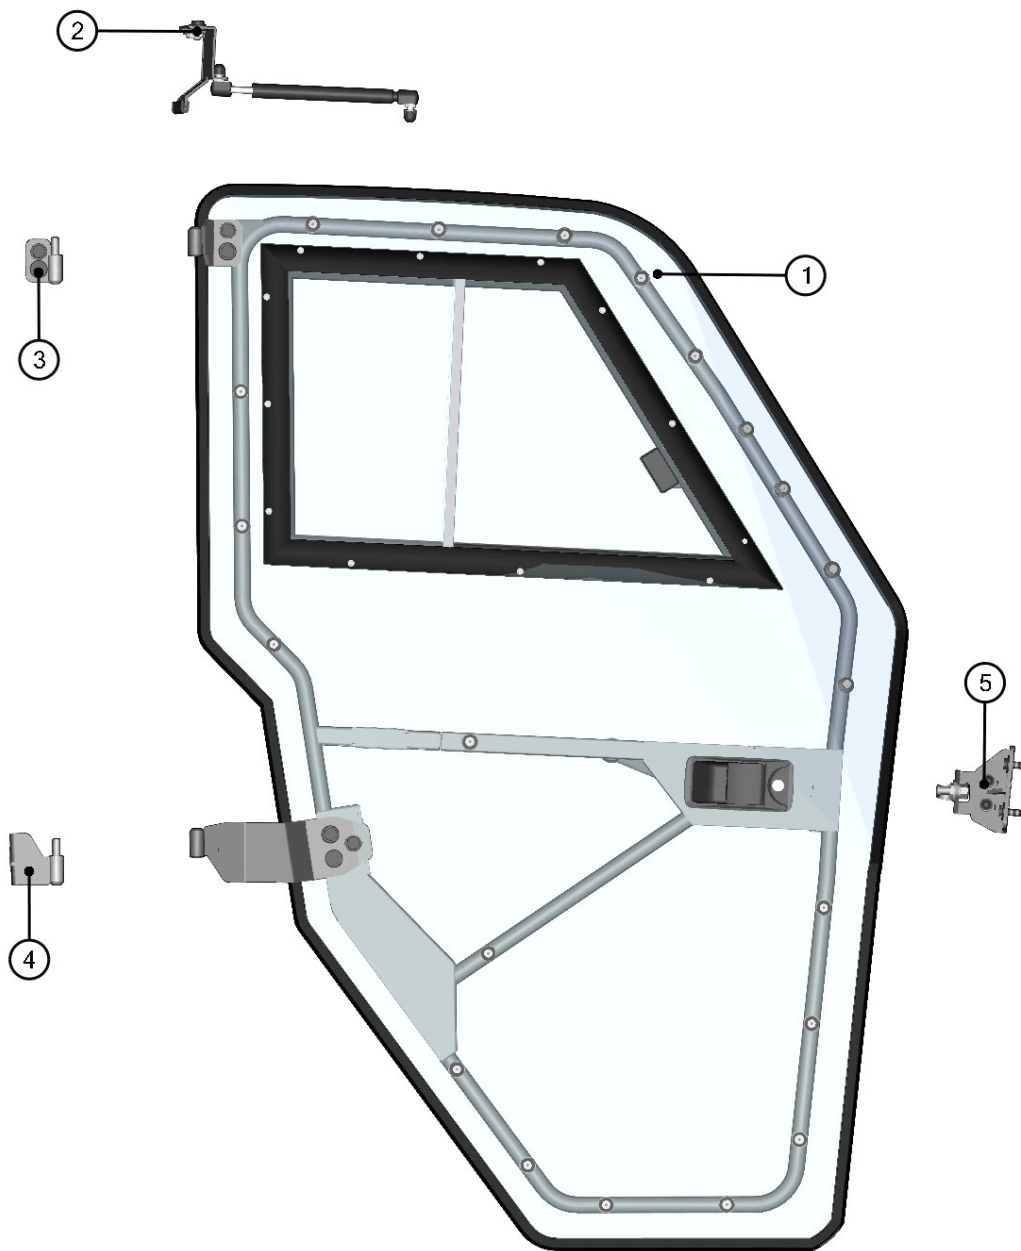

RIGHT DOOR ASSEMBLIES

32

ID	Catalogue no.	Description	Qty
1	32S12U01-50M001	RIGHT DOOR ASSEMBLY	1
2	32S12U01-50M014	RIGHT DOOR GAS SPRING ASSEMBLY	1
3	32S12U01-50M007	RIGHT DOOR FRAME UPPER HINGE ASSEMBLY	1
4	32S12U01-50M011	RIGHT DOOR FRAME BOTTOM HINGE ASSEMBLY	1
5	32S12U01-50M004	RIGHT DOOR STOP ASSEMBLY	1