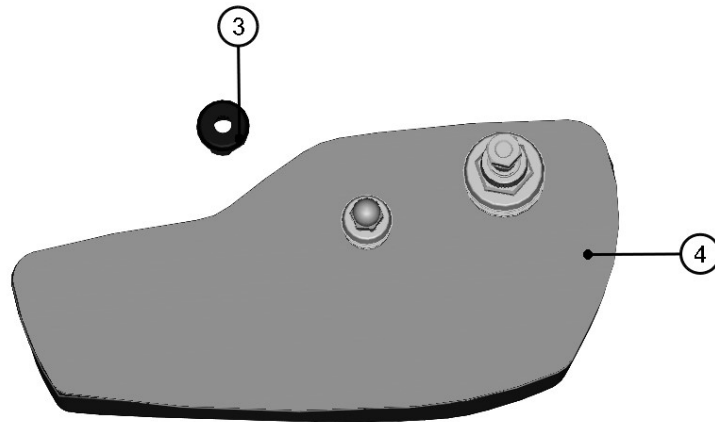

WIPER ASSEMBLY

16

ID	Catalogue no.	Description	Qty
1	002554	WIPER BLADE	1
2	002535	WIPER ARM	1
3	00-01-005	RUBBER GROMMET	1
4	00-10M028	WIPER MOTOR ASSEMBLY	1