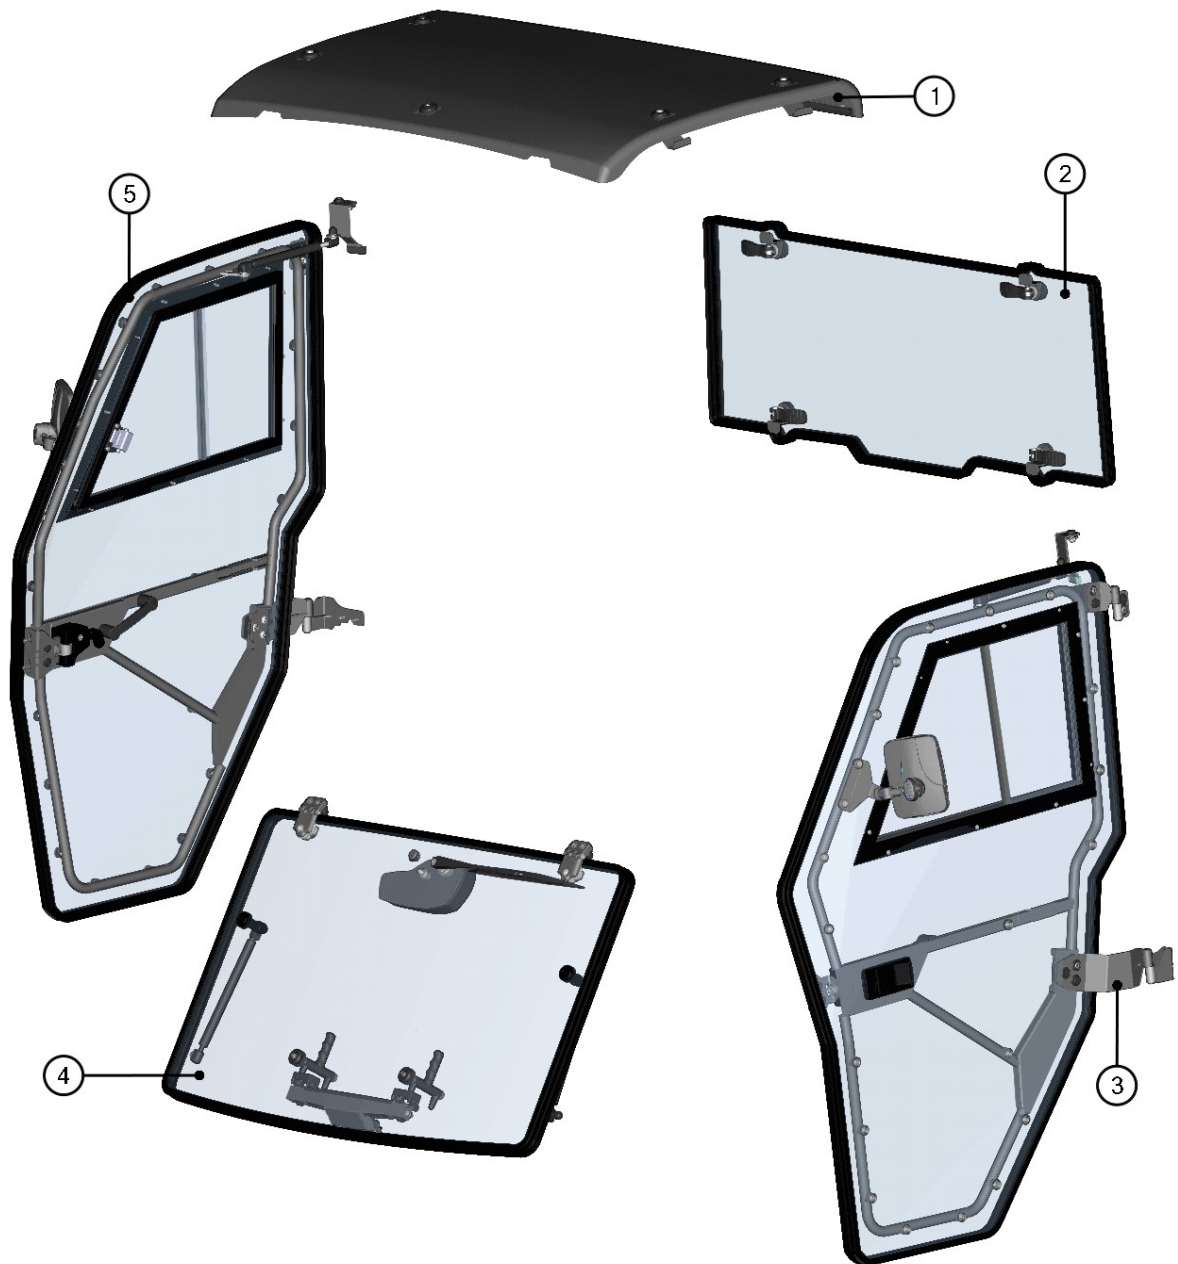

CAB PANELS

5

ID	Catalogue no.	Description	Qty	Page
1	32S05U01S30	ROOF PANEL	1	7
2	32S12U01S20	REAR PANEL	1	11
3	32S12U01S40	LEFT DOOR	1	19
4	32S12U01S10	FRONT PANEL	1	15
5	32S12U01S50	RIGHT DOOR	1	32