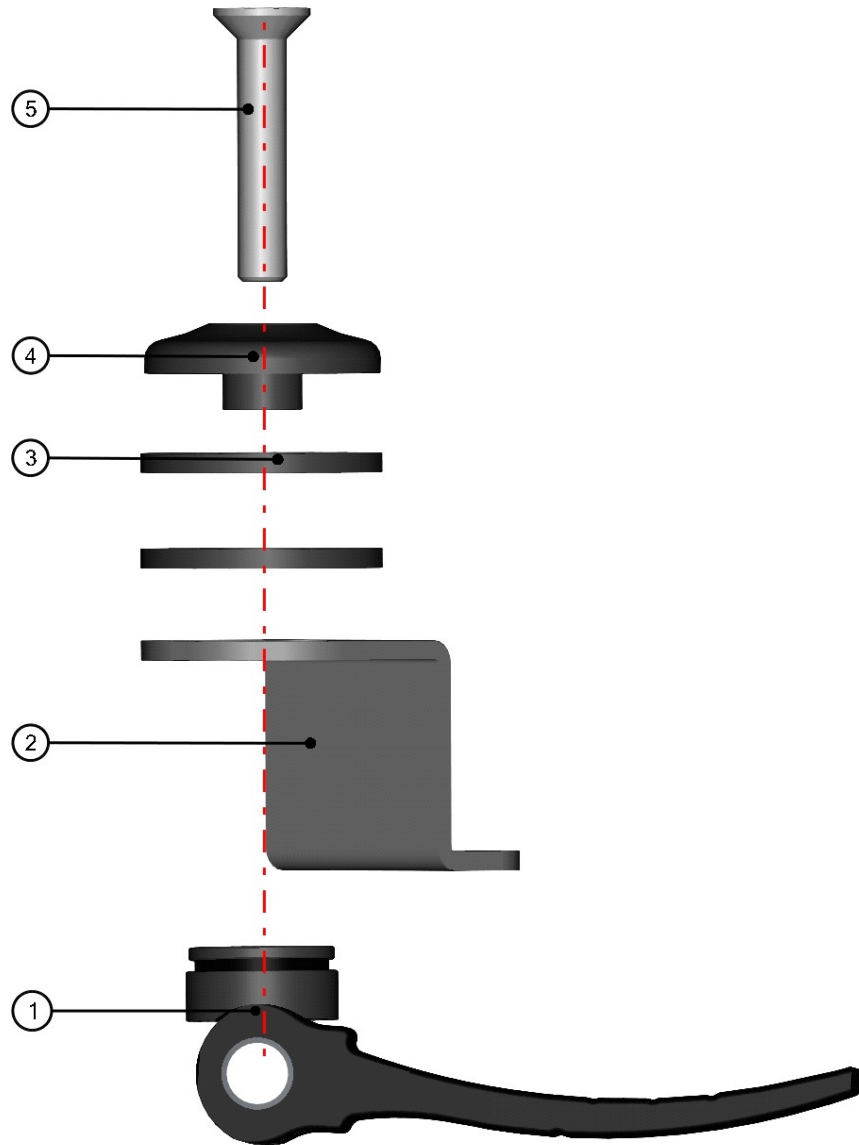

REAR PANEL BOTTOM HOLDER ASSEMBLY

13

ID	Catalogue no.	Description	Qty
1	00-117U-M007	CLAMPING LEVER	1
2	32S12U01-20-002	REAR PANEL BOTTOM HOLDER	1
3	001428	RUBBER WASHER	2
4	001429	PLASTIC WASHER	1
5	001694	SCREW M8x45	1