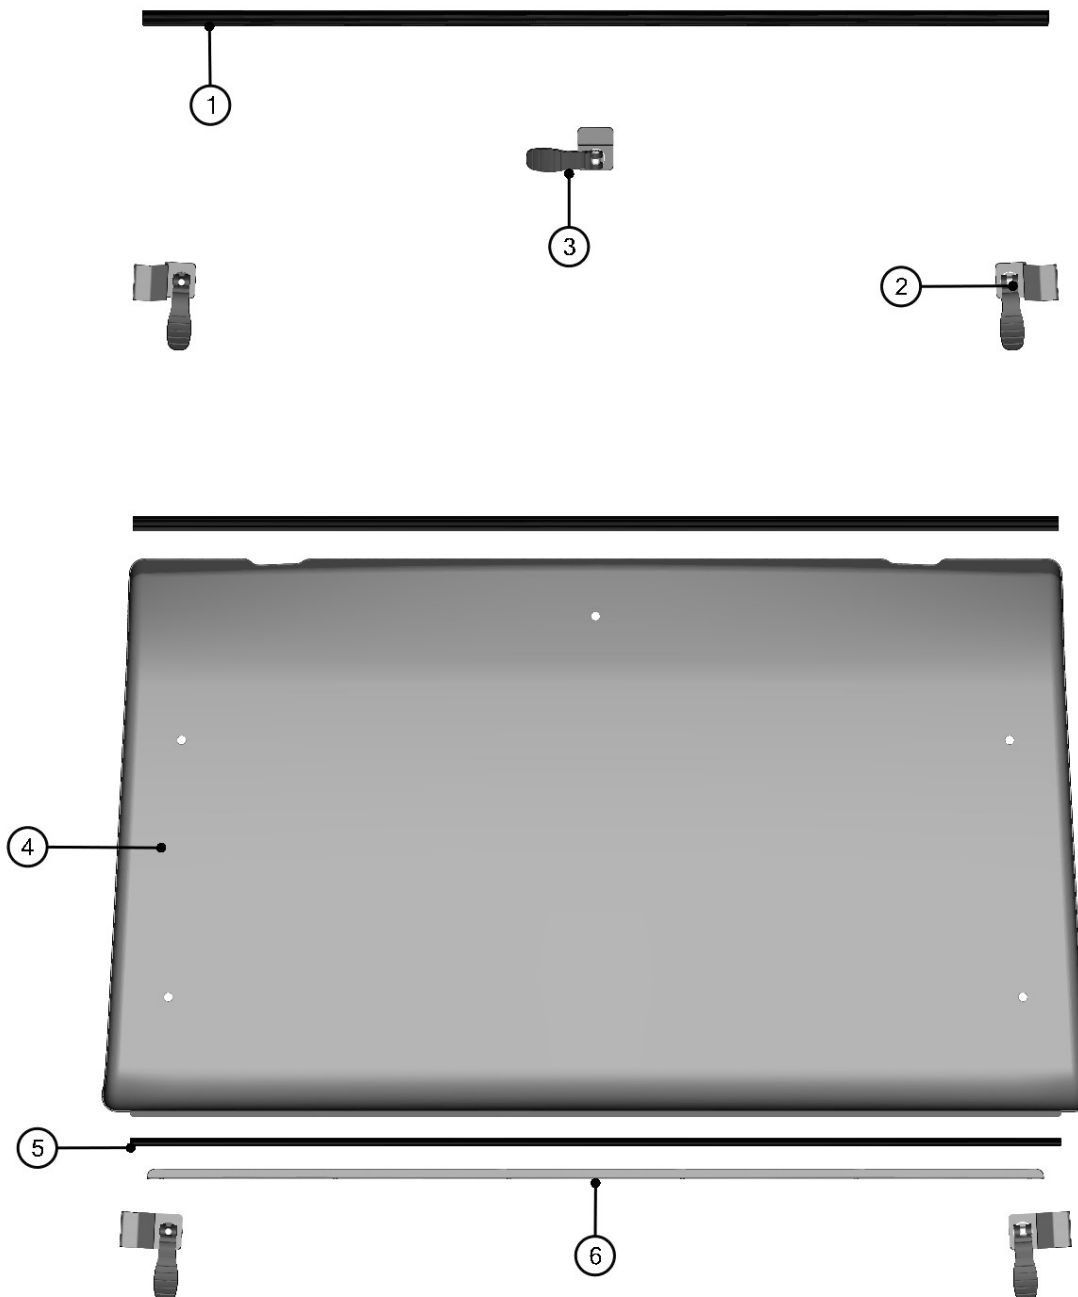

ROOF PANEL

6

ROOF PANEL ASSEMBLIES

7

ID	Catalogue no.	Description	Qty
1	001010^32S05U01S30	RUBBER PROFILE "SARAZIN"	1
2	32S05U01-30M001	SIDE ROOF PANEL HOLDER ASSEMBLY	4
3	32S05U01-30M004	FRONT ROOF PANEL HOLDER ASSEMBLY	1
4	32S05U01-30-001	ROOF	1
5	001001^32S05U01S30	RUBBER PROFILE "LEMOVKA"	1
6	32S06U01-30-010	ROOF PANEL LEDGE	1