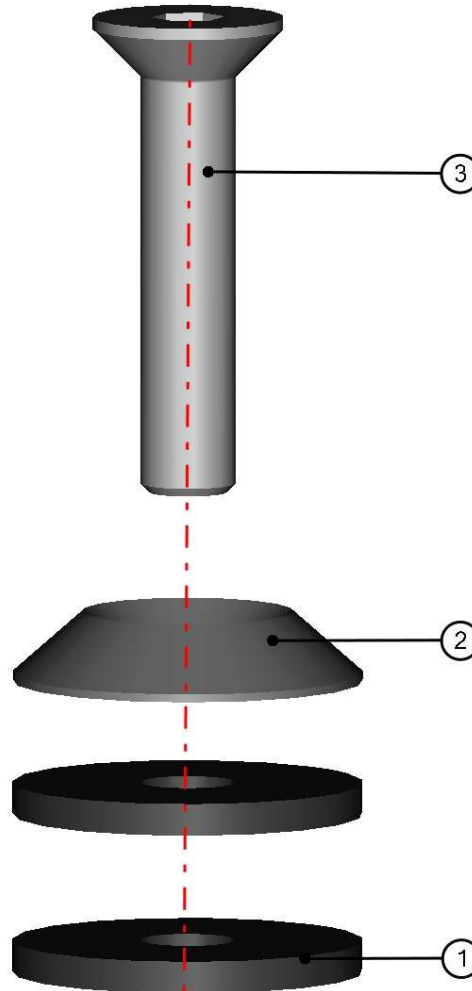

FRAME FIXING ASSEMBLY

25

ID	Catalogue no.	Description	Qty
1	001735	RUBBER WASHER "EPDM"	2
2	001715	PLASTIC WASHER	1
3	001701	SCREW M6x30	1