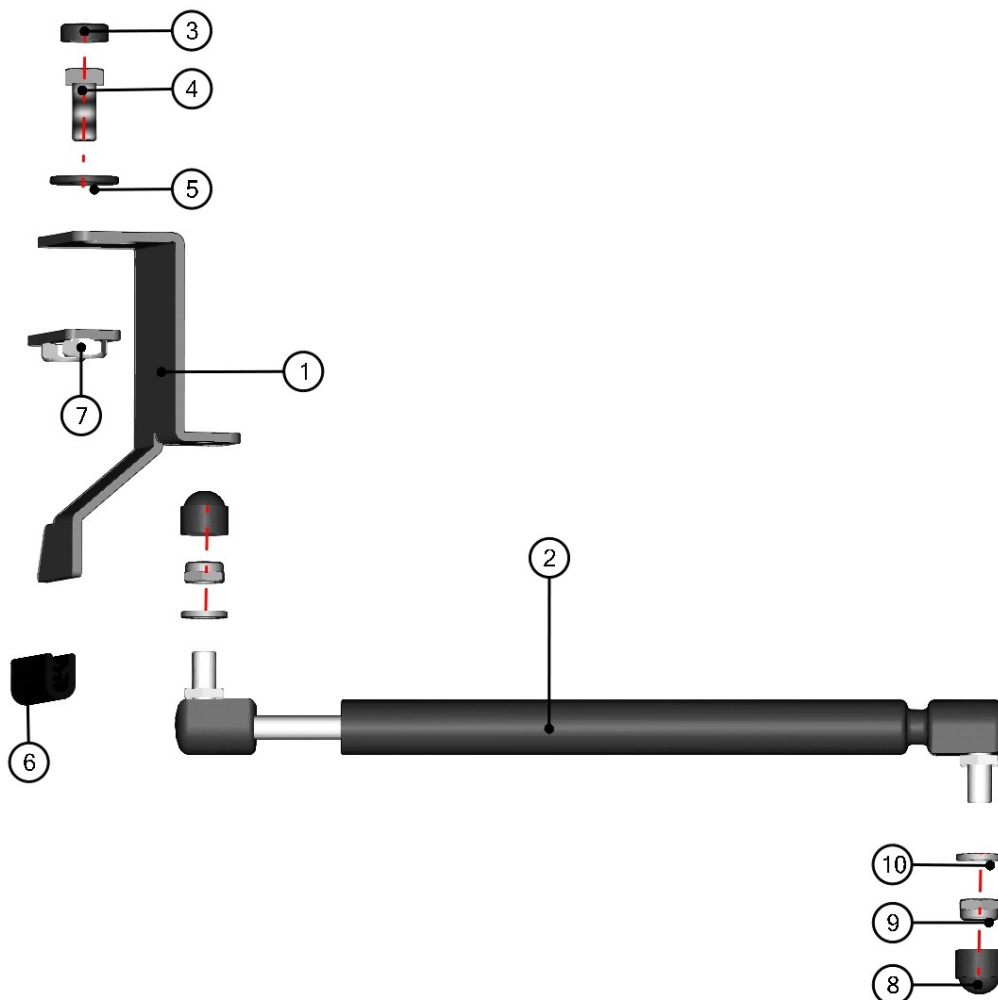

38

ID	Catalogue no.	Description	Qty
1	001735	RUBBER WASHER "EPDM"	2
2	001715	PLASTIC WASHER	1
3	001701	SCREW M6x30	1

POLYCARBONATE FIXING ASSEMBLY

39

ID	Catalogue no.	Description	Qty
1	001736	SADDLE WASHER	1
2	001735	RUBBER WASHER "EPDM"	1
3	001715	PLASTIC WASHER	1
4	001701	SCREW M6x30	1

RIGHT DOOR GAS SPRING ASSEMBLY

40

ID	Catalogue no.	Description	Qty
1	32S12U01-50-027	RIGHT DOOR GAS SPRING HOLDER	1
2	000865	GAS SPRING	1
3	005983	PLASTIC NUT COVER OK 13 LOW	1
4	001437	SCREW M8x20	1
5	003322	RIVET WASHER 8	1
6	003627^32S12U01-40M014	RUBBER PROFILE "U"	1
7	32S12U01-40W004	GAS SPRING FIXING LEDGE WELDED	1
8	001309	PLASTIC NUT COVER OK 13	2
9	001388	SELF-LOCKING NUT M8	2
10	001387	WASHER 8	2