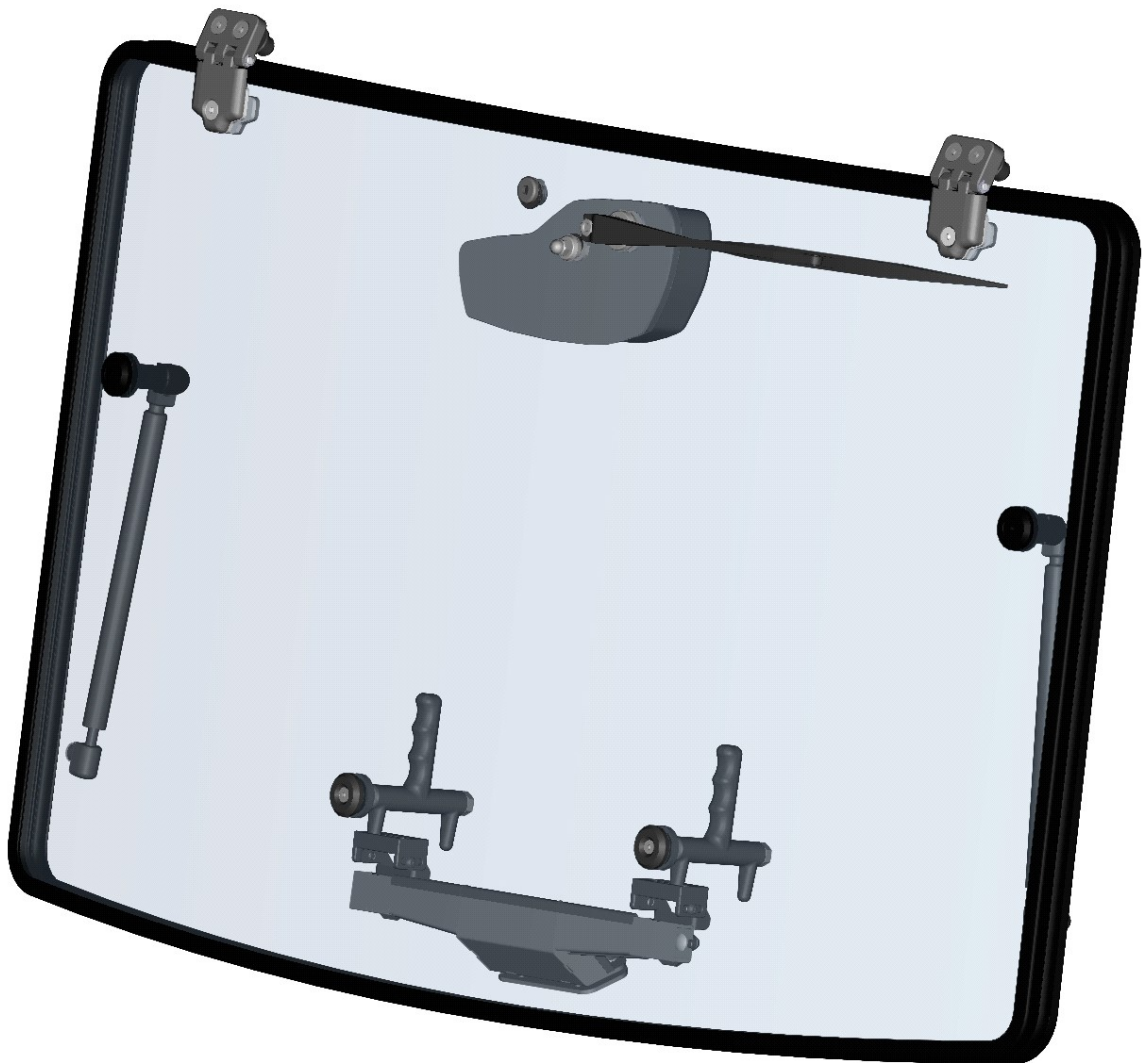

FRONT PANEL

14