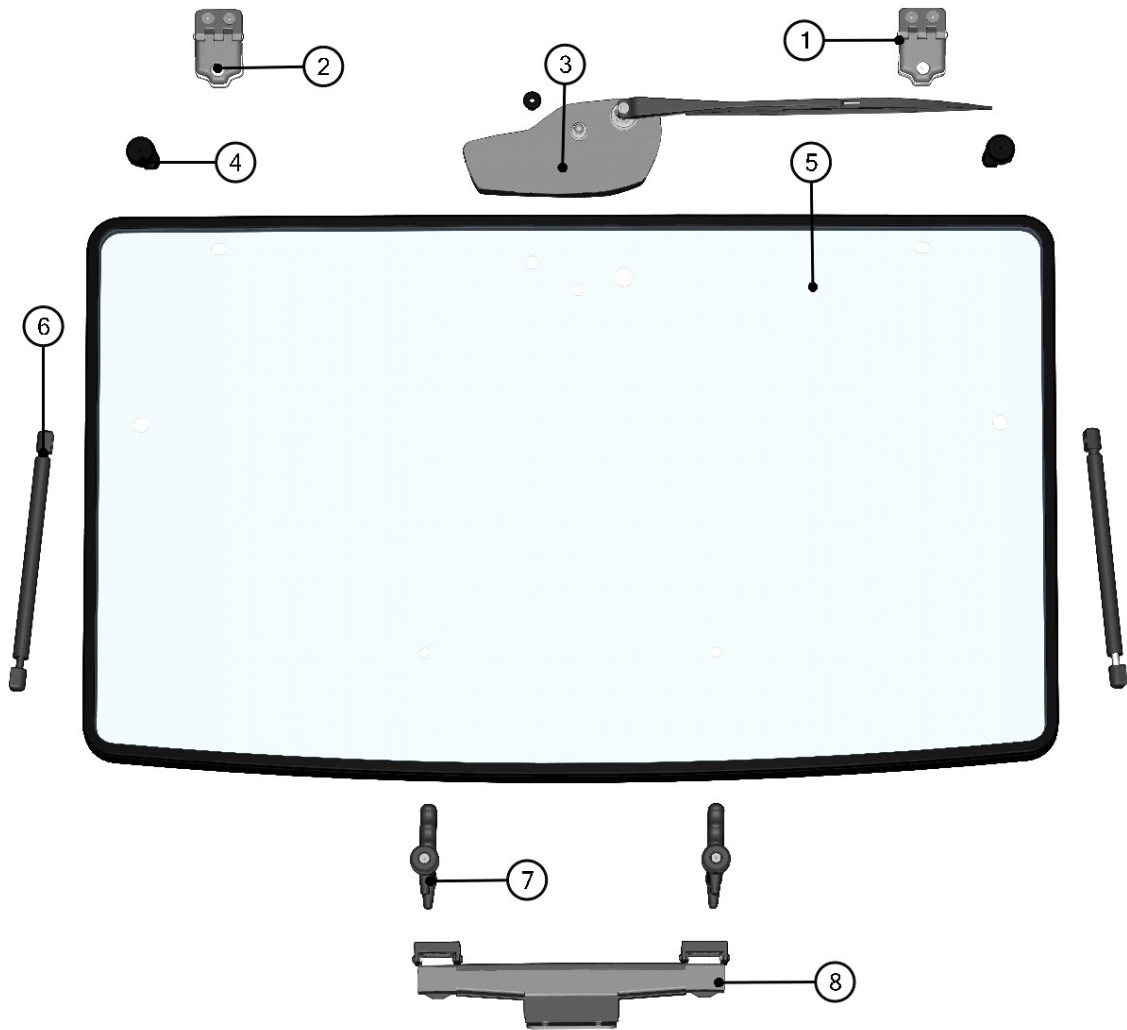

FRONT PANEL ASSEMBLIES

15

ID	Catalogue no.	Description	Qty
1	32S05U01-10M006	LEFT FRONT PANEL HINGE ASSEMBLY	1
2	32S05U01-10M007	RIGHT FRONT PANEL HINGE ASSEMBLY	1
3	32S12U01-10M004	WIPER ASSEMBLY	1
4	00-20M005	GAS SPRING HOLDER	2
5	32S12U01-10M001	FRONT GLASS WITH SEALING	1
6	002494	GAS SPRING	2
7	00-10M026	FRONT GLASS LOCK ASSEMBLY	2
8	32S12U01-10M002	FRONT GLASS STOP ASSEMBLY	1