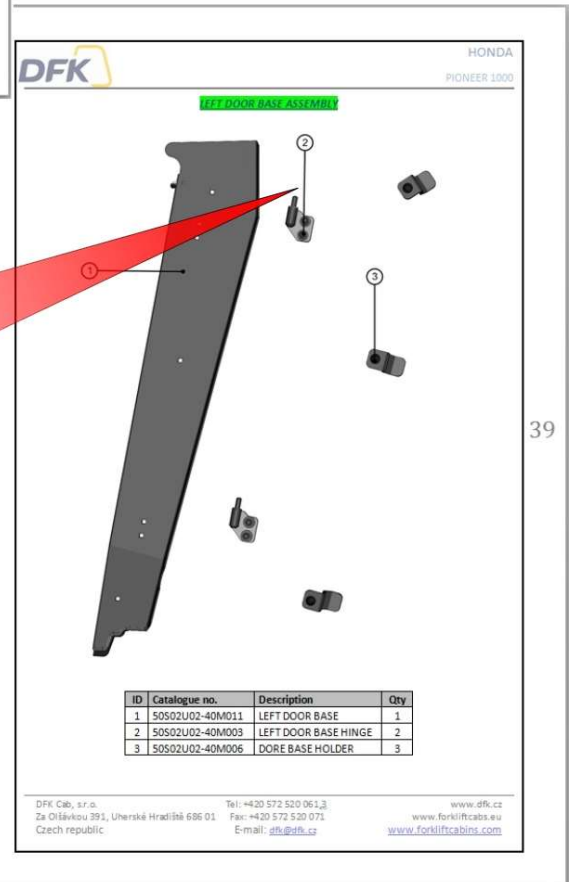

2. Select the name of assembly that interests you (box description).

3. Find the page with the same headline like the name of selected items.

4. Repeat the previous steps to find required part.

5. If you wish to order something please send us relevant Catalogue no. + Description

3