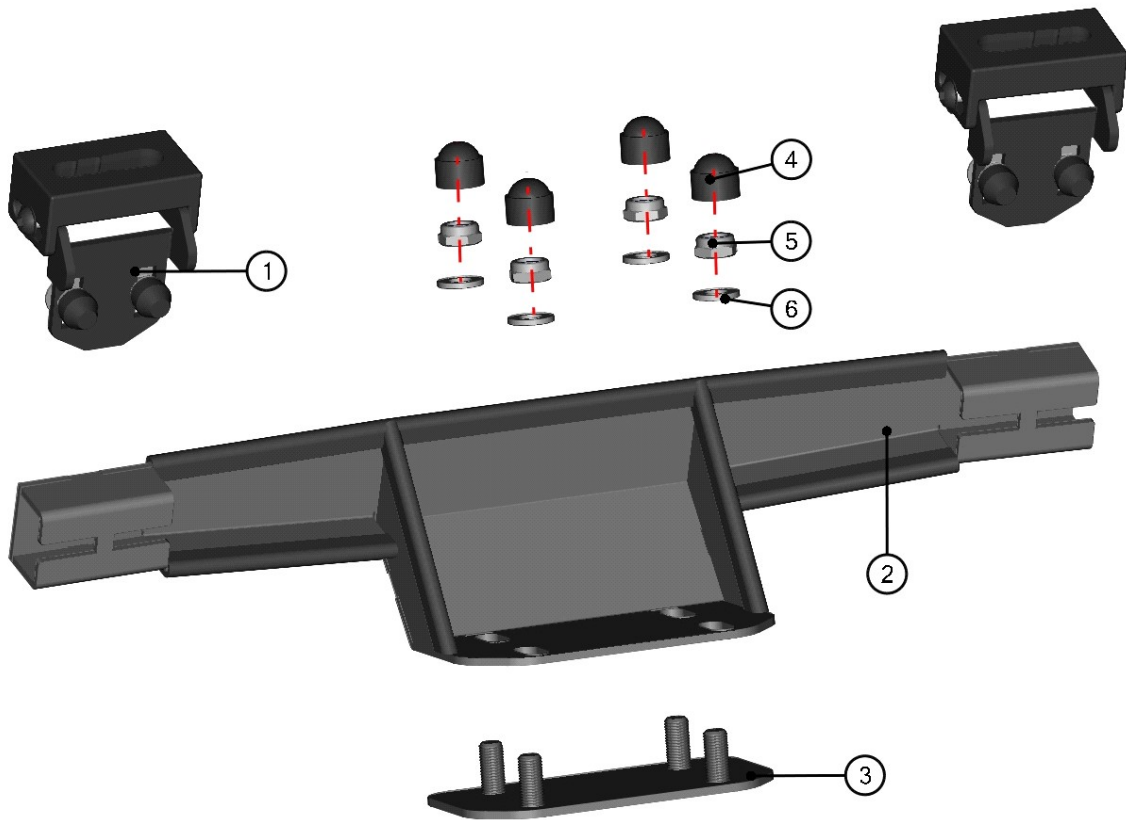

FRONT GLASS STOP ASSEMBLY

17

ID	Catalogue no.	Description	Qty
1	32S04U05-10M005	FRONT GLASS STOP	2
2	32S12U01-10M006	FRONT GLASS STOP HOLDER	1
3	32S12U01-10W002	FIXING LEDGE WELDED	1
4	001309	PLASTIC NUT COVER OK 13	4
5	001388	SELF-LOCKING NUT M8	4
6	001387	WASHER 8	4