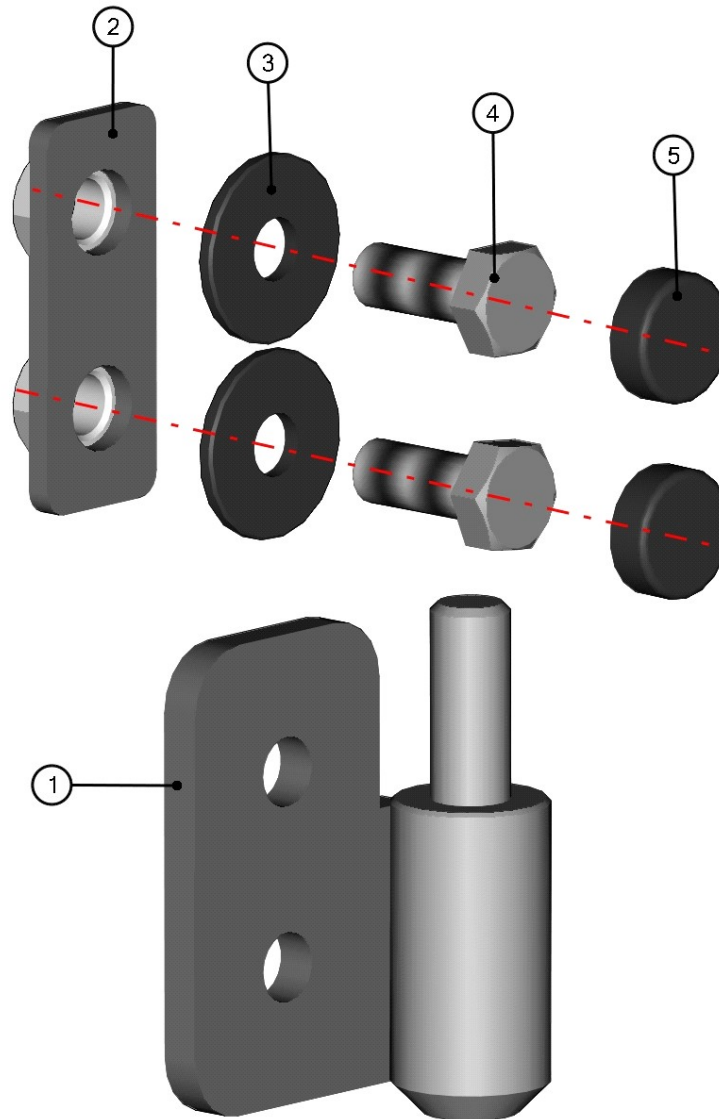

RIGHT DOOR FRAME UPPER HINGE ASSEMBLY

41

ID	Catalogue no.	Description	Qty
1	32S12U01-50W003	RIGHT DOOR FRAME UPPER HINGE WELDED	1
2	32S12U01-50W004	DOOR FRAME UPPER HINGE LEDGE WELDED	1
3	003322	RIVET WASHER 8	2
4	001437	SCREW M8x20	2
5	005983	PLASTIC NUT COVER OK 13 LOW	2