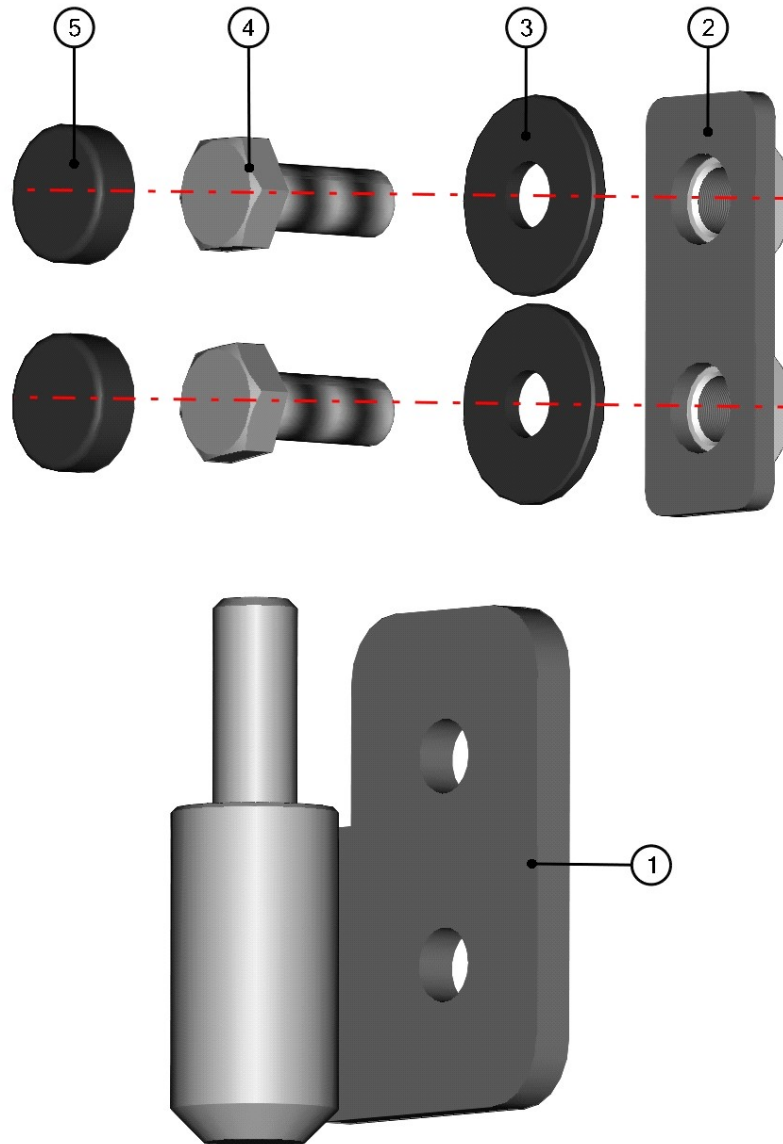

LEFT DOOR FRAME UPPER HINGE ASSEMBLY

ID	Catalogue no.	Description	Qty
1	32S12U01-40W003	LEFT DOOR FRAME UPPER HINGE WELDED	1
2	32S12U01-40W004	DOOR FRAME UPPER HINGE LEDGE WELDED	1
3	003322	RIVET WASHER 8	2
4	001437	SCREW M8x20	2
5	005983	PLASTIC NUT COVER OK 13	2