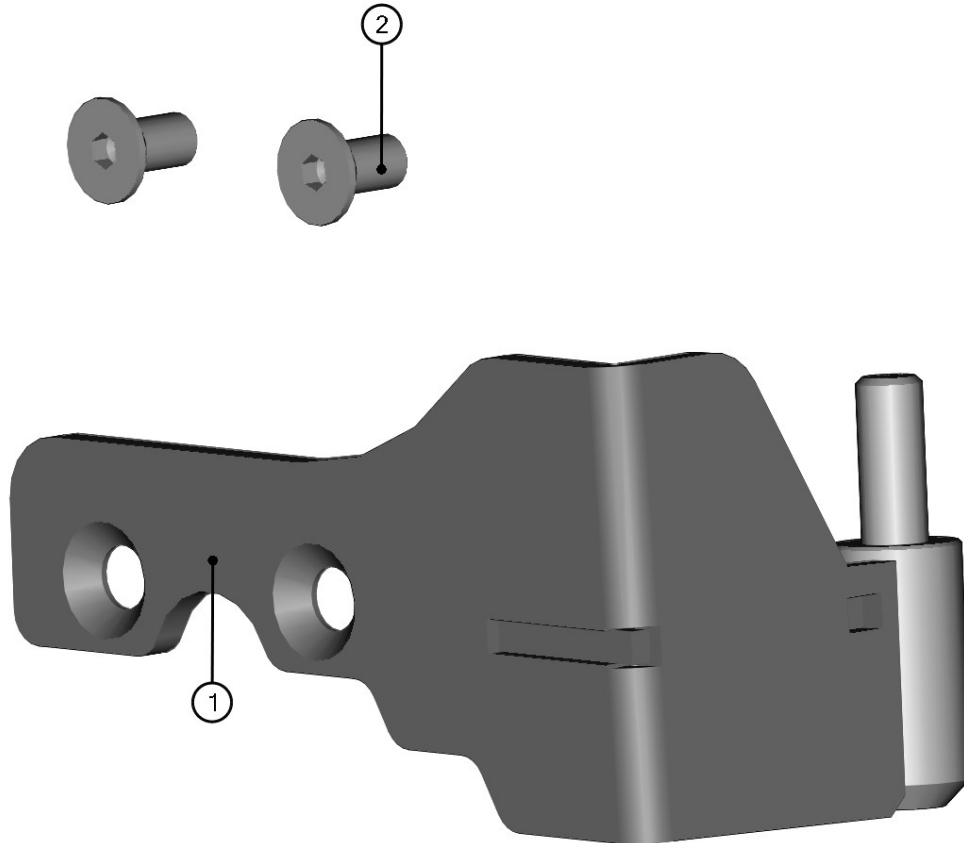

RIGHT DOOR FRAME BOTTOM HINGE ASSEMBLY

42

ID	Catalogue no.	Description	Qty
1	32S12U01-50W006	RIGHT DOOR FRAME BOTTOM HINGE WELDED	1
2	001696	SCREW M8x16	2