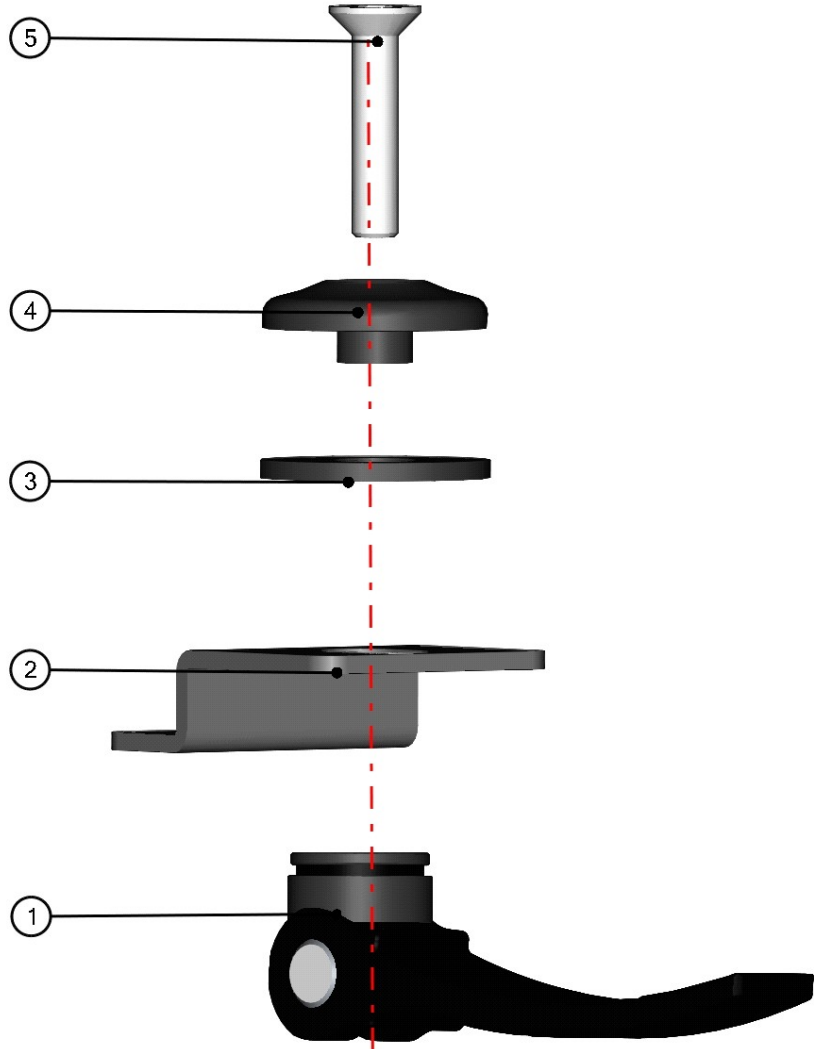

FRONT ROOF PANEL HOLDER ASSEMBLY

9

ID	Catalogue no.	Description	Qty
1	00-117U-M007	CLAMPING LEVER	1
2	32S05U01-30-005	FRONT ROOF PANEL HOLDER	1
3	001428	RUBBER WASHER	1
4	001429	PLASTIC WASHER	1
5	002607	SCREW M8x40	1