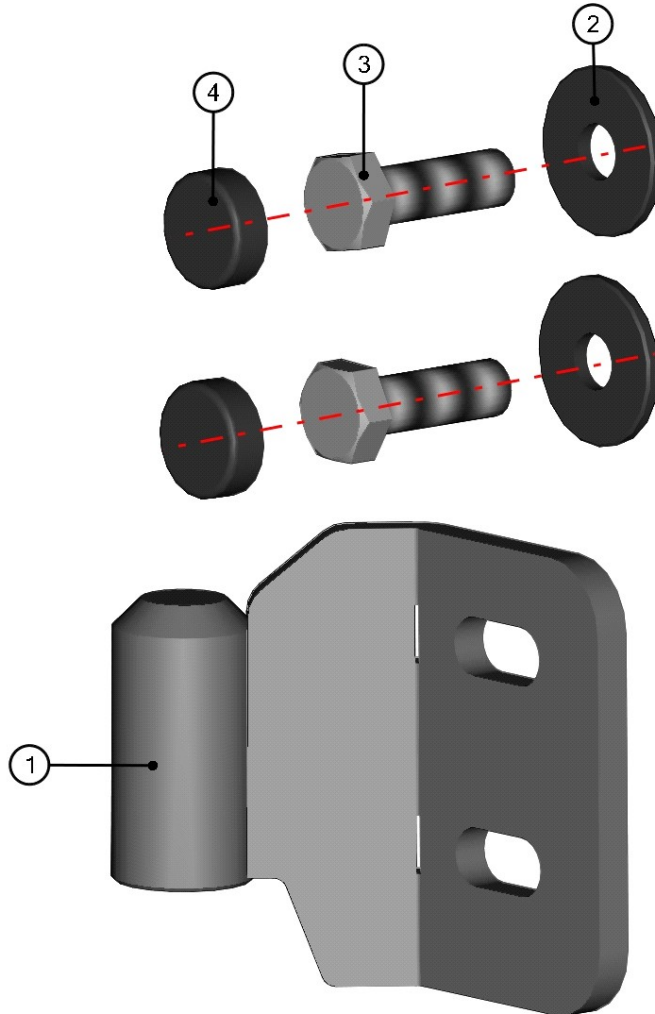

RIGHT DOOR UPPER HINGE ASSEMBLY

ID	Catalogue no.	Description	Qty
1	32S12U01-40W005	RIGHT DOOR UPPER HINGE WELDED	1
2	003322	RIVET WASHER 8	2
3	003724	SCREW M8x25	2
4	005983	PLASTIC NUT COVER OK 13 LOW	2