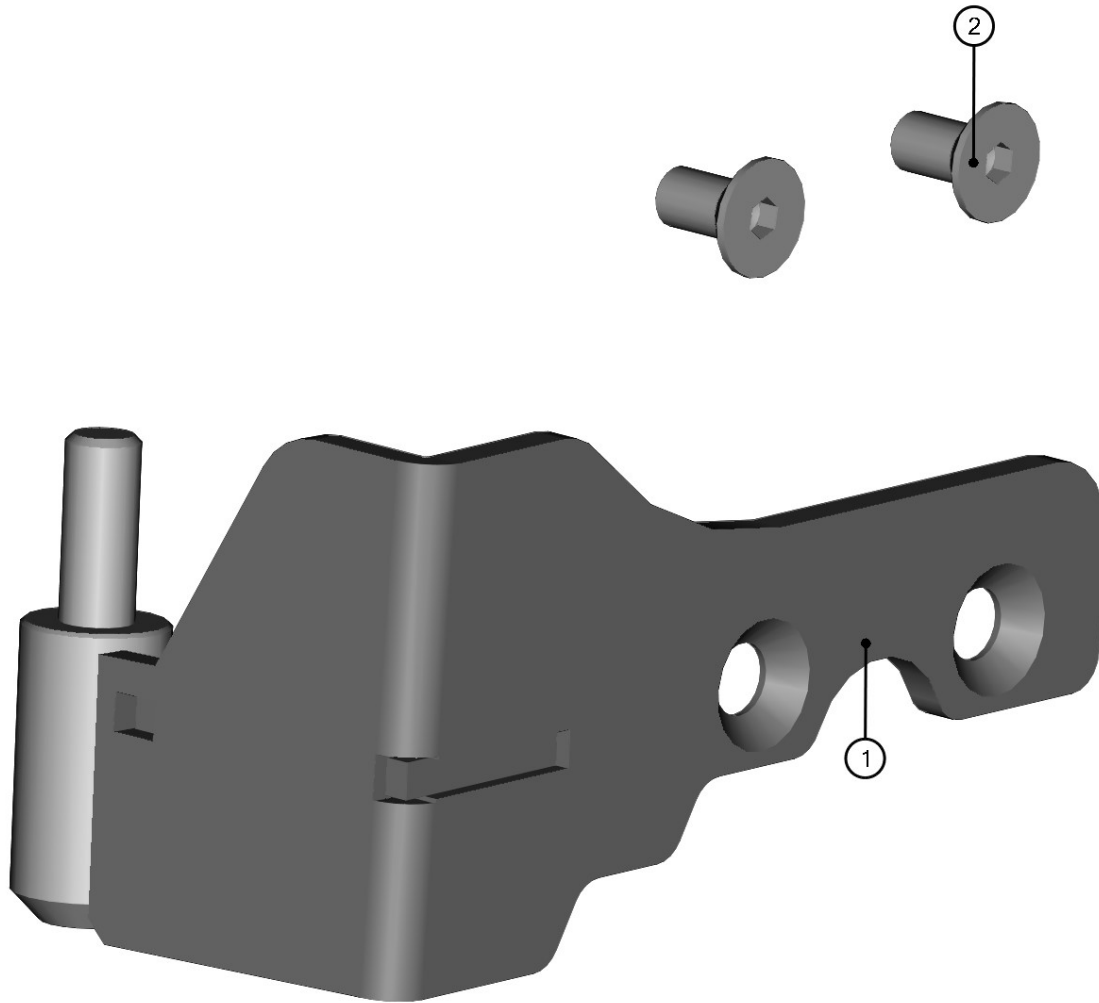

LEFT DOOR FRAME BOTTOM HINGE ASSEMBLY

29

ID	Catalogue no.	Description	Qty
1	32S12U01-40W006	LEFT DOOR FRAME BOTTOM HINGE WELDED	1
2	001696	SCREW M8x16	2