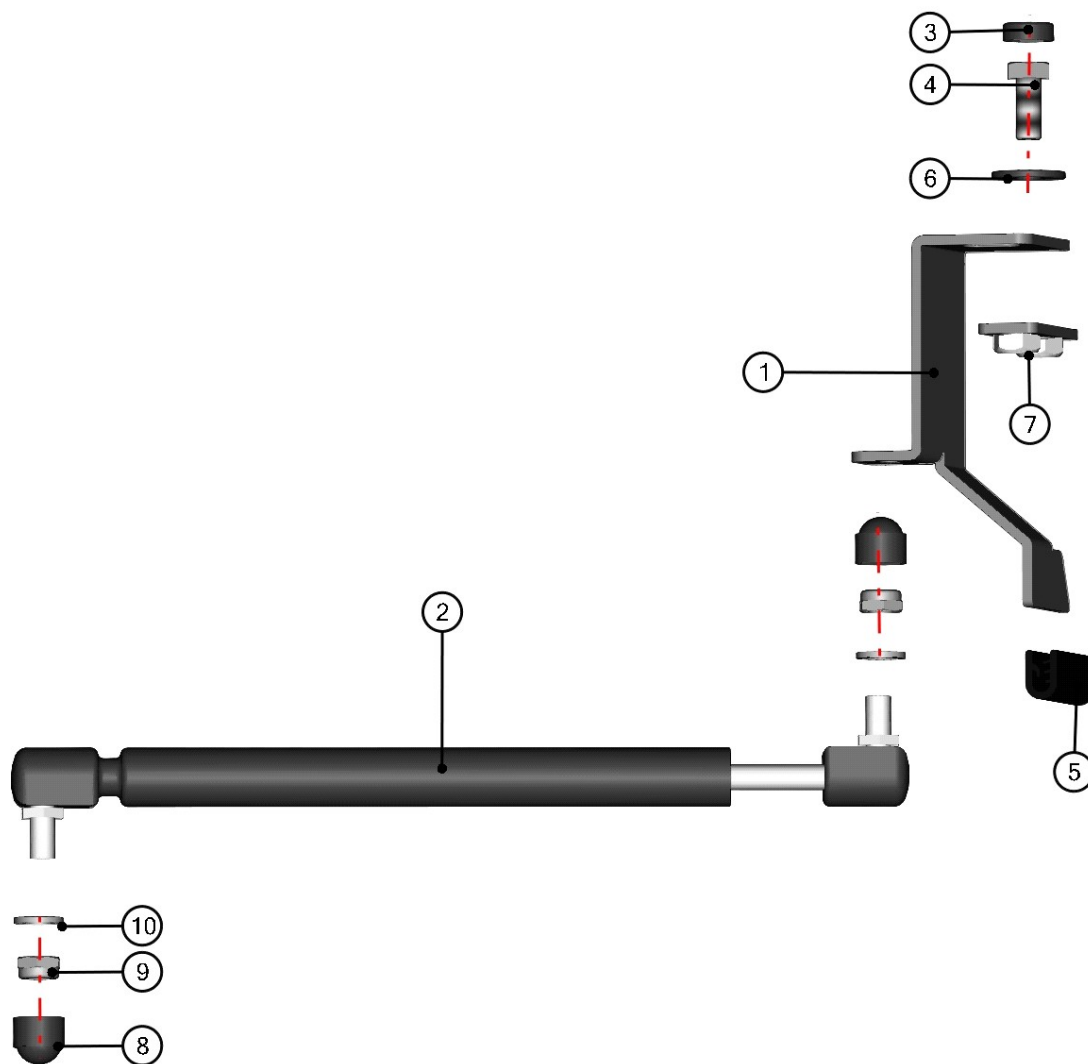

LEFT DOOR GAS SPRING ASSEMBLY

27

ID	Catalogue no.	Description	Qty
1	32S12U01-40-027	LEFT DOOR GAS SPRING HOLDER	1
2	000865	GAS SPRING	1
3	005983	PLASTIC NUT COVER OK 13 LOW	1
4	001437	SCREW M8x20	1
5	003627^32S12U01-40M014	RUBBER PROFILE "U"	1
6	003322	RIVET WASHER 8	1
7	32S12U01-40W004	GAS SPRING FIXING LEDGE WELDED	1
8	001309	PLASTIC NUT COVER OK 13	2
9	001388	SELF-LOCKING NUT M8	2
10	001387	WASHER 8	2