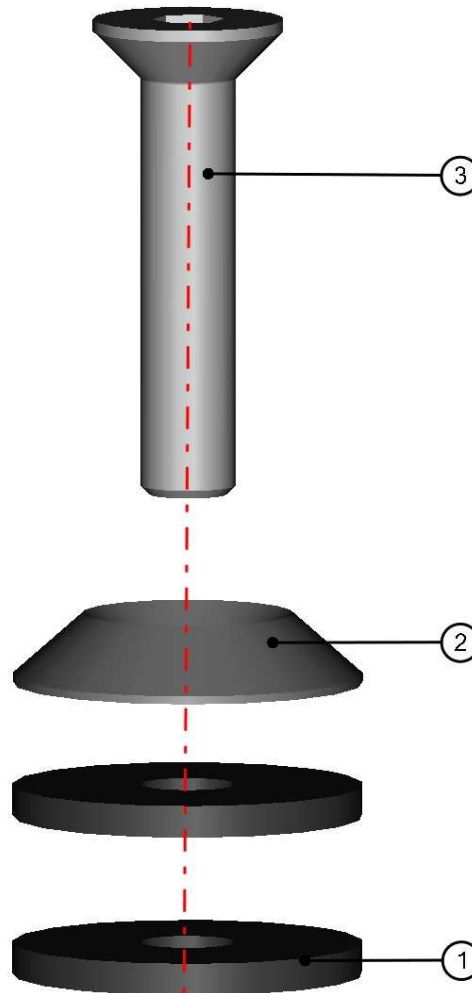

FRAME FIXING ASSEMBLY

38

ID	Catalogue no.	Description	Qty
1	001735	RUBBER WASHER "EPDM"	2
2	001715	PLASTIC WASHER	1
3	001701	SCREW M6x30	1