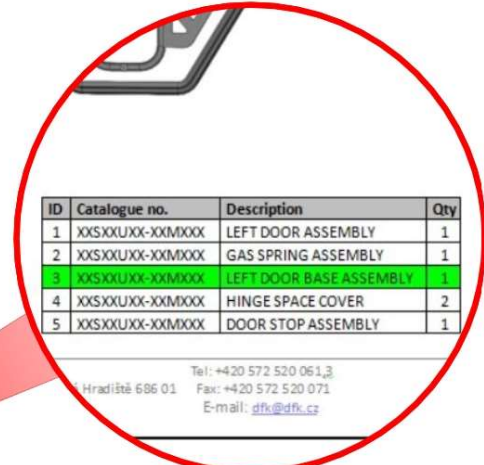

2. Select the name of assembly that interests you (box description).