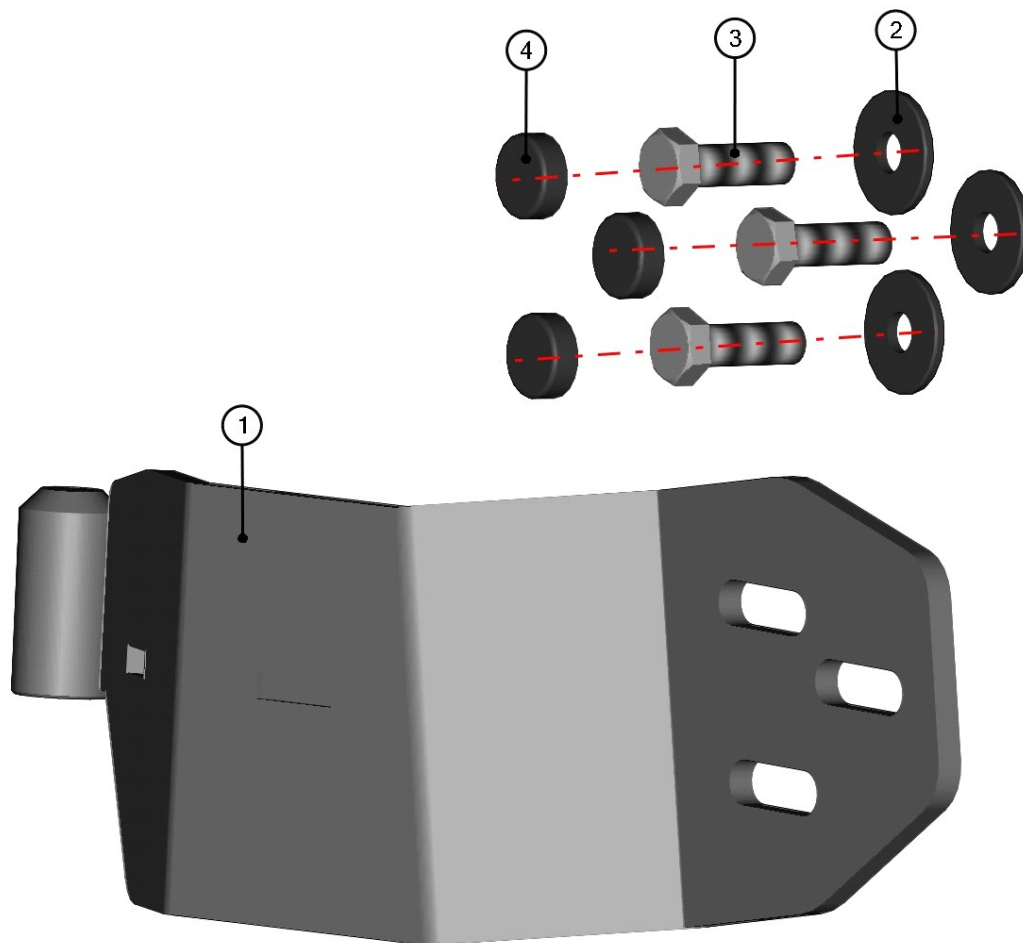

RIGHT DOOR BOTTOM HINGE ASSEMBLY

36

ID	Catalogue no.	Description	Qty
1	32S12U01-50W007	RIGHT DOOR BOTTOM HINGE WELDED	1
2	003322	RIVET WASHER 8	3
3	003724	SCREW M8x25	3
4	005983	PLASTIC NUT COVER OK 13 LOW	3