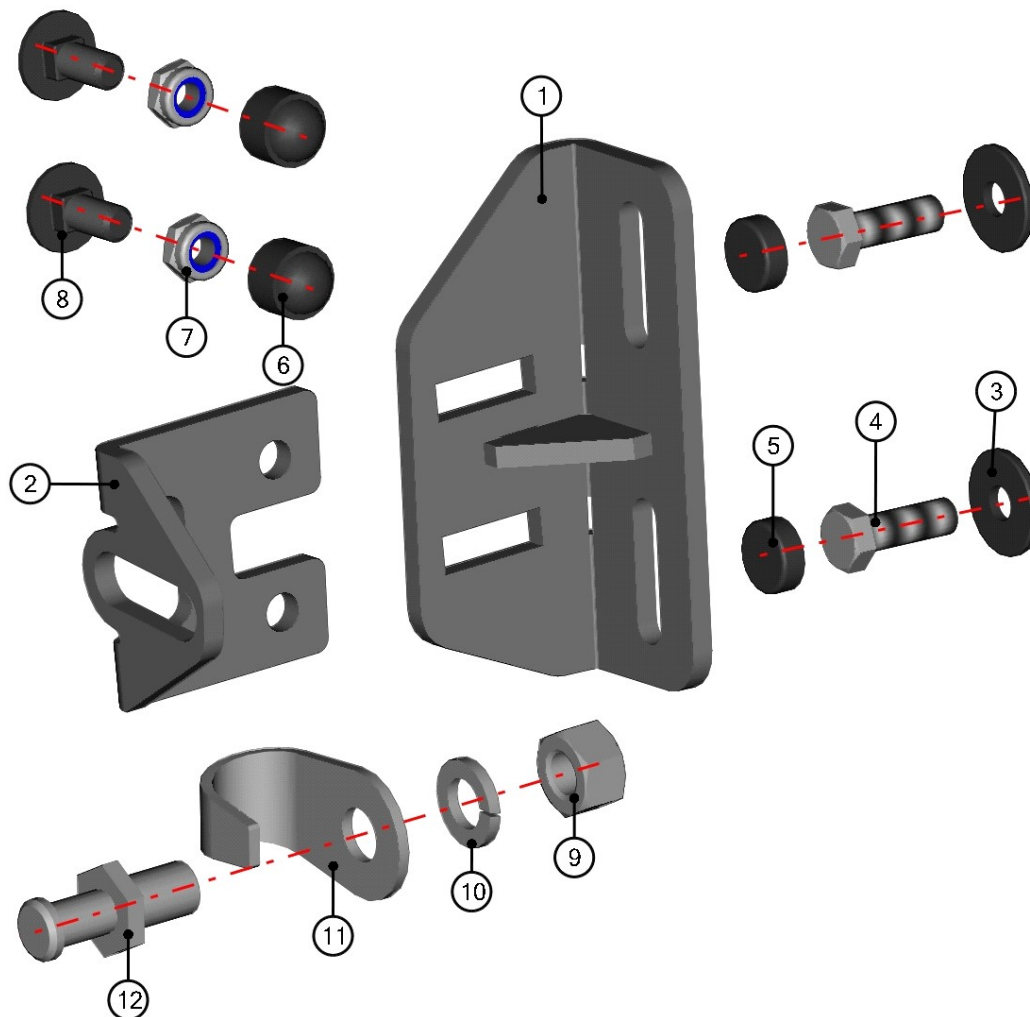

RIGHT DOOR FRAME UPPER HINGE ASSEMBLY

41

ID	Catalogue no.	Description	Qty
1	32S12U01-50W003	RIGHT DOOR FRAME UPPER HINGE WELDED	1
2	32S12U01-50W004	DOOR FRAME UPPER HINGE LEDGE WELDED	1
3	003322	RIVET WASHER 8	2
4	001437	SCREW M8x20	2
5	005983	PLASTIC NUT COVER OK 13 LOW	2

RIGHT DOOR FRAME BOTTOM HINGE ASSEMBLY

42

ID	Catalogue no.	Description	Qty
1	32S12U01-50W006	RIGHT DOOR FRAME BOTTOM HINGE WELDED	1
2	001696	SCREW M8x16	2

RIGHT DOOR STOP ASSEMBLY

ID	Catalogue no.	Description	Qty
1	32S12U01-50W002	RIGHT DOOR STOP HOLDER WELDED	1
2	32S12U01-50-014	RIGHT DOOR STOP HOLDER	1
3	003322	RIVET WASHER 8	2
4	003724	SCREW M8x30	2
5	005983	PLASTIC NUT COVER OK 13 LOW	2
6	001309	PLASTIC NUT COVER OK 13	2
7	001388	SELF-LOCKING NUT M8	2
8	002575	SCREW M8x20	2
9	000856	DOOR STOP NUT	1
10	000857	DOOR STOP WASHER	1
11	000855	DOOR STOP HOOK	1
12	000854	DOOR STOP PIN	1