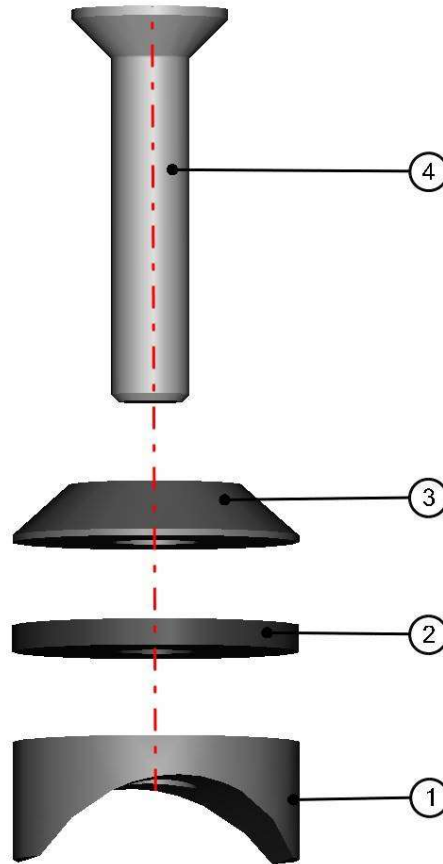

POLYCARBONATE FIXING ASSEMBLY

ID	Catalogue no.	Description	Qty
1	001736	SADDLE WASHER	1
2	001735	RUBBER WASHER "EPDM"	1
3	001715	PLASTIC WASHER	1
4	001701	SCREW M6x30	1