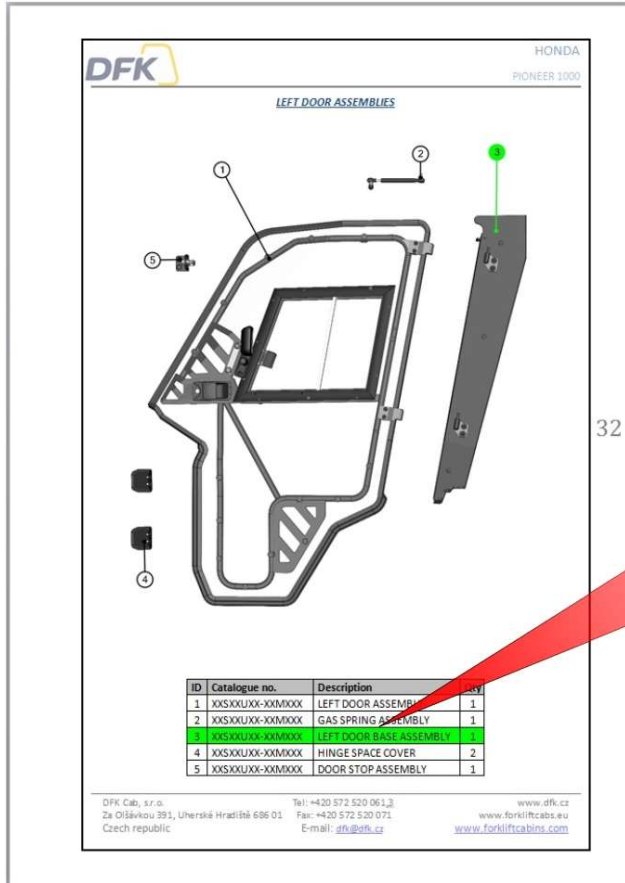

2. Select the name of assembly that interests you (box description).

3. Find the page with the same headline like the name of selected items.

4. Repeat the previous steps to find required part.

5. If you wish to order something please send us relevant Catalogue no. + Description

3