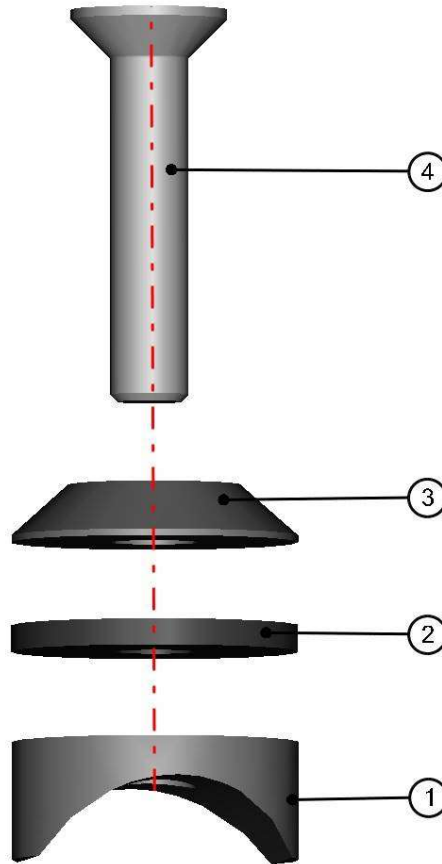

POLYCARBONATE FIXING ASSEMBLY

39

ID	Catalogue no.	Description	Qty
1	001736	SADDLE WASHER	1
2	001735	RUBBER WASHER "EPDM"	1
3	001715	PLASTIC WASHER	1
4	001701	SCREW M6x30	1