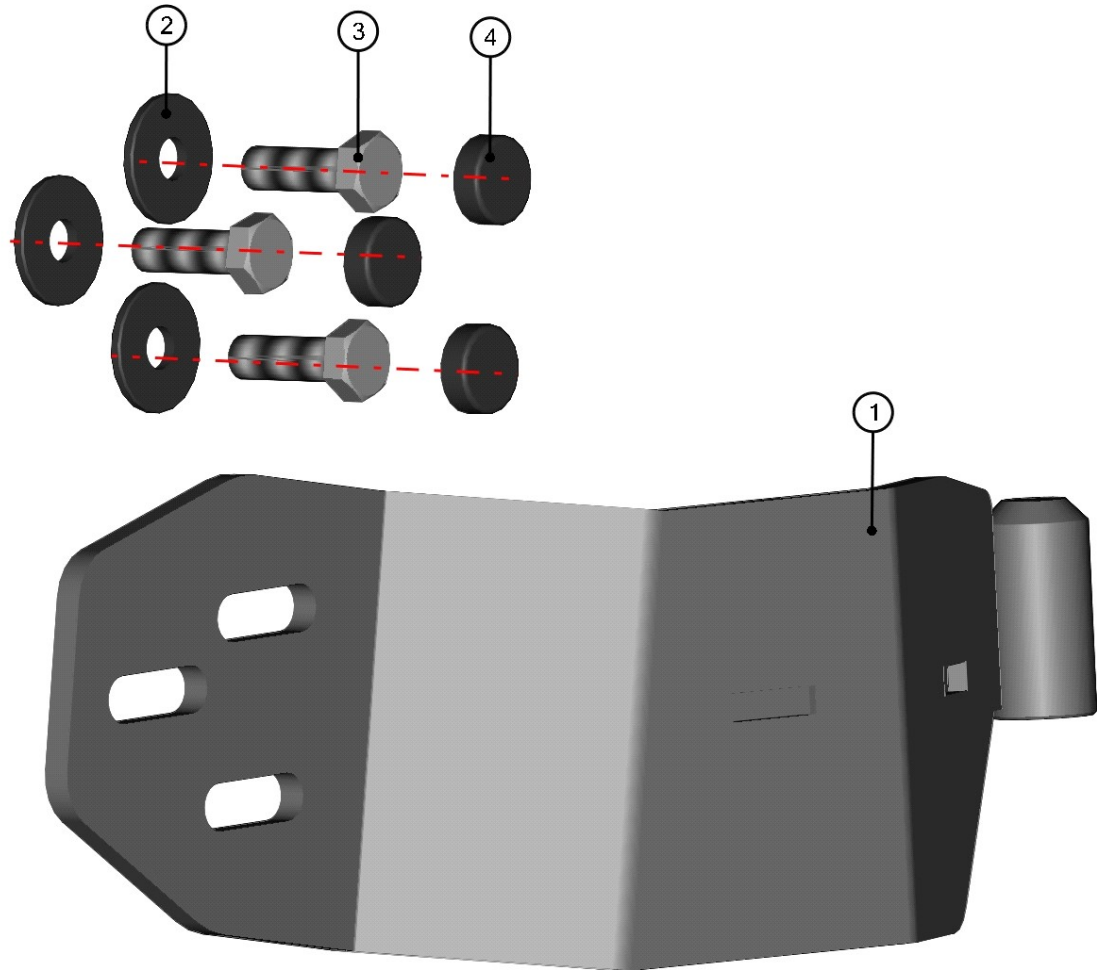

LEFT DOOR BOTTOM HINGE ASSEMBLY

23

ID	Catalogue no.	Description	Qty
1	32S12U01-40W007	LEFT DOOR BOTTOM HINGE WELDED	1
2	003322	RIVET WASHER 8	3
3	003724	SCREW M8x25	3
4	005983	PLASTIC NUT COVER OK 13 LOW	3