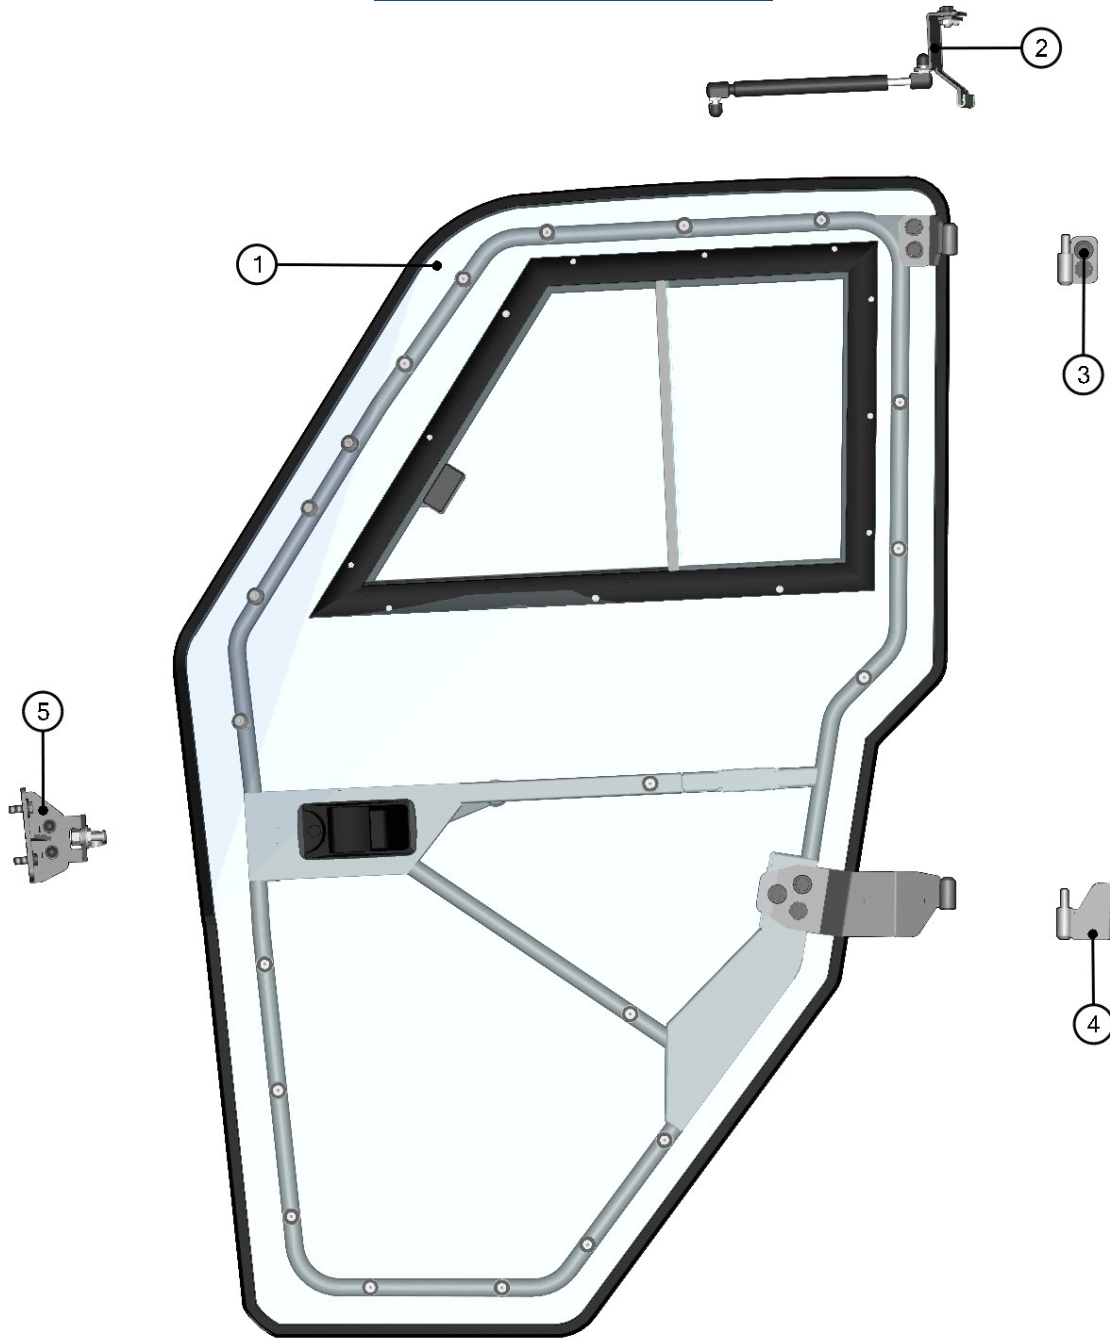

LEFT DOOR ASSEMBLIES

19

ID	Catalogue no.	Description	Qty
1	32S12U01-40M001	LEFT DOOR ASSEMBLY	1
2	32S12U01-40M014	LEFT DOOR GAS SPRING ASSEMBLY	1
3	32S12U01-40M007	LEFT DOOR FRAME UPPER HINGE ASSEMBLY	1
4	32S12U01-40M011	LEFT DOOR FRAME BOTTOM HINGE ASSEMBLY	1
5	32S12U01-40M004	LEFT DOOR STOP ASSEMBLY	1