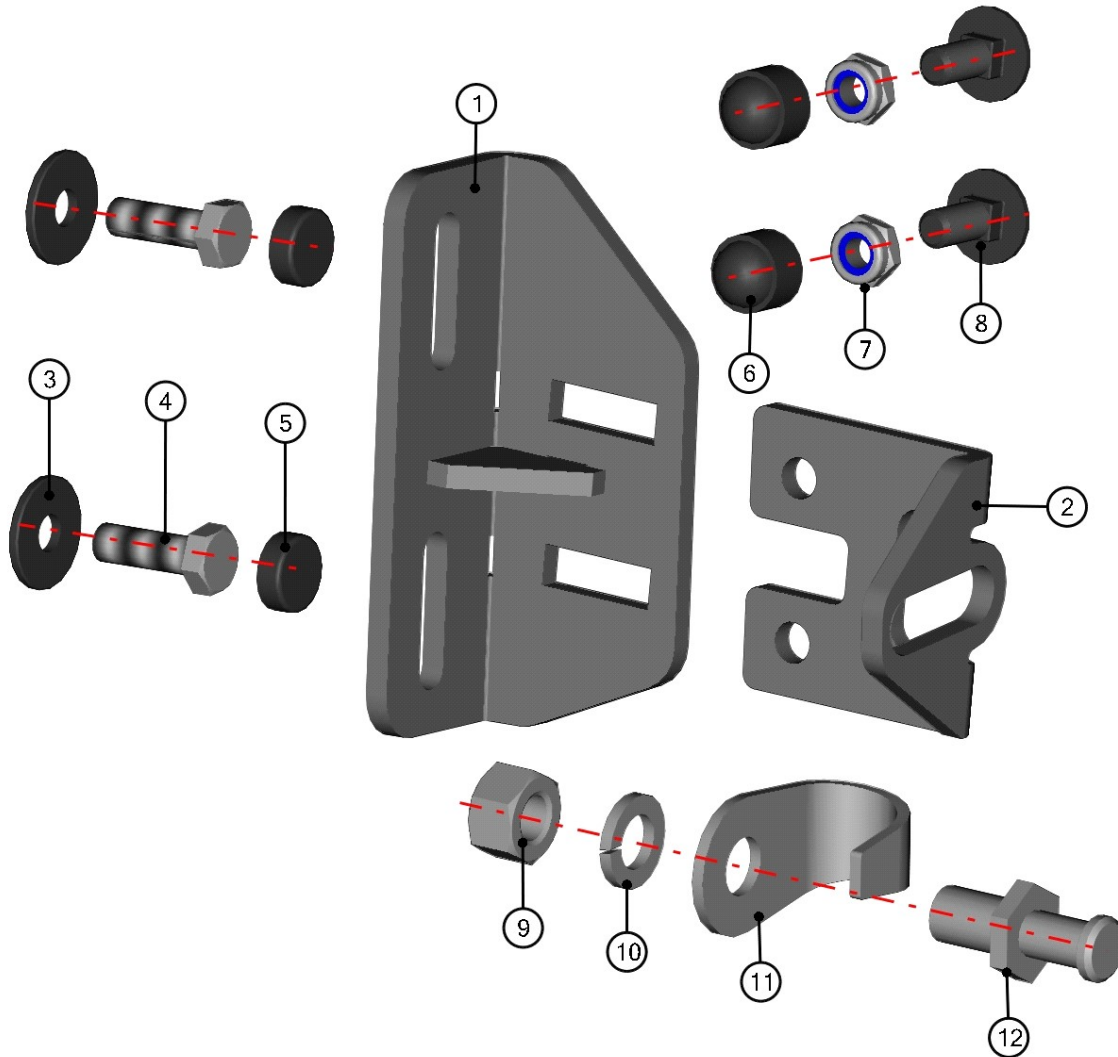

LEFT DOOR FRAME UPPER HINGE ASSEMBLY

ID	Catalogue no.	Description	Qty
1	32S12U01-40W003	LEFT DOOR FRAME UPPER HINGE WELDED	1
2	32S12U01-40W004	DOOR FRAME UPPER HINGE LEDGE WELDED	1
3	003322	RIVET WASHER 8	2
4	001437	SCREW M8x20	2
5	005983	PLASTIC NUT COVER OK 13	2

LEFT DOOR FRAME BOTTOM HINGE ASSEMBLY

29

ID	Catalogue no.	Description	Qty
1	32S12U01-40W006	LEFT DOOR FRAME BOTTOM HINGE WELDED	1
2	001696	SCREW M8x16	2

LEFT DOOR STOP ASSEMBLY

30

ID	Catalogue no.	Description	Qty
1	32S12U01-40W002	LEFT DOOR STOP HOLDER WELDED	1
2	32S12U01-40-014	LEFT DOOR STOP HOLDER	1
3	003322	RIVET WASHER 8	2
4	003724	SCREW M8x30	2
5	005983	PLASTIC NUT COVER OK 13 LOW	2
6	001309	PLASTIC NUT COVER OK 13	2
7	001388	SELF-LOCKING NUT M8	2
8	002575	SCREW M8x20	2
9	000856	DOOR STOP NUT	1
10	000857	DOOR STOP WASHER	1
11	000855	DOOR STOP HOOK	1
12	000854	DOOR STOP PIN	1