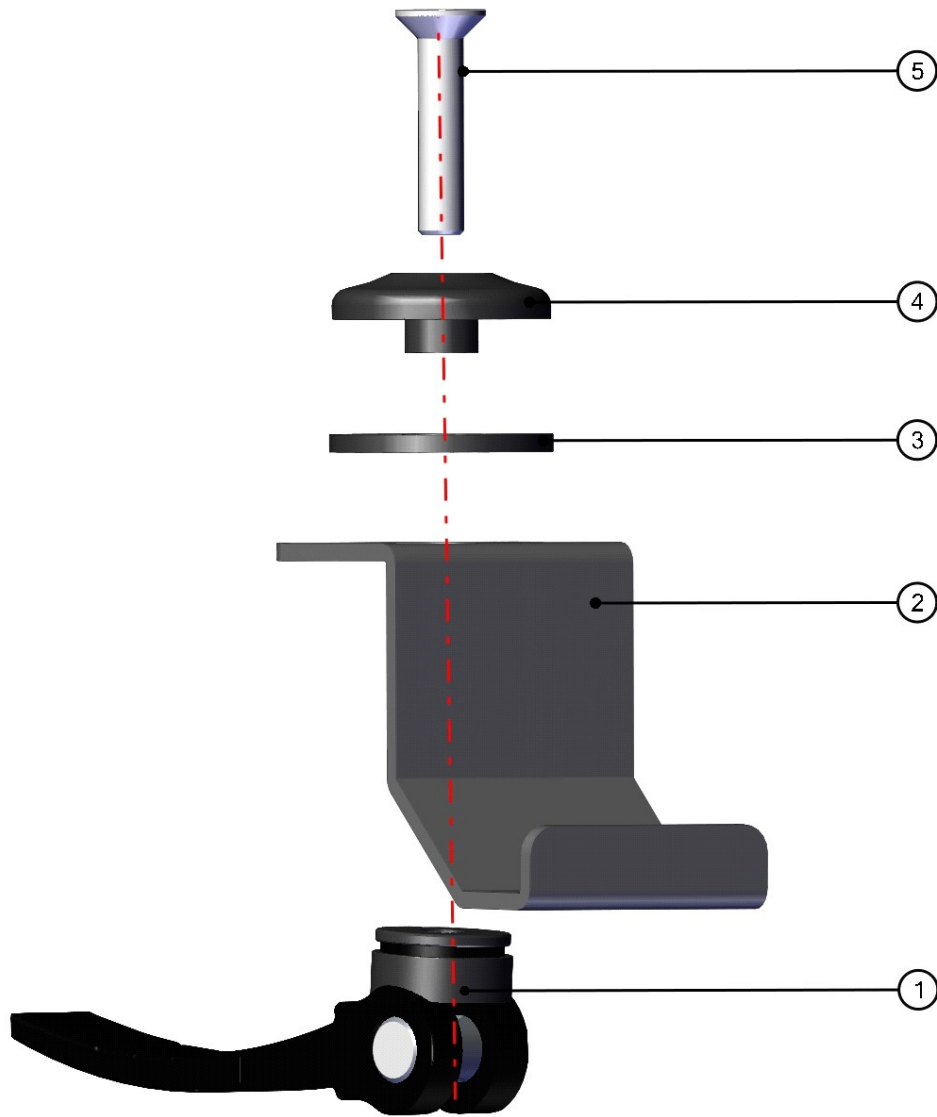

SIDE ROOF PANEL HOLDER ASSEMBLY

8

ID	Catalogue no.	Description	Qty
1	00-117U-M007	CLAMPING LEVER	1
2	32S05U01-30-003	SIDE ROOF PANEL HOLDER	1
3	001428	RUBBER WASHER	1
4	001429	PLASTIC NOG	1
5	002607	SCREW M8x40	1