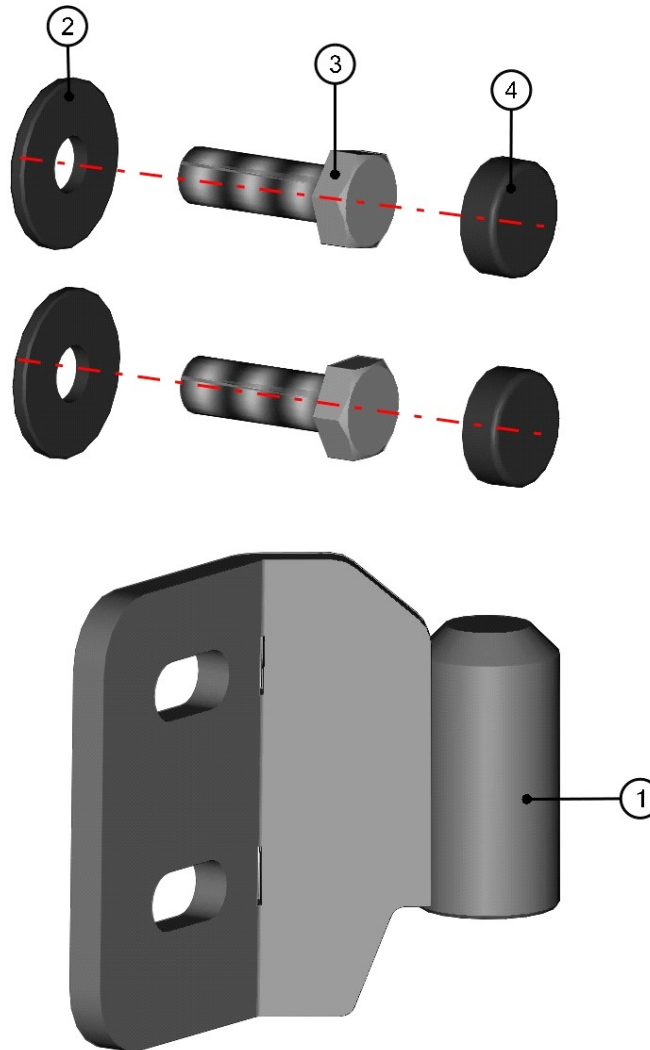

LEFT DOOR UPPER HINGE ASSEMBLY

22

ID	Catalogue no.	Description	Qty
1	32S12U01-40W005	LEFT DOOR UPPER HINGE WELDED	1
2	003322	RIVET WASHER 8	2
3	003724	SCREW M8x25	2
4	005983	PLASTIC NUT COVER OK 13 LOW	2