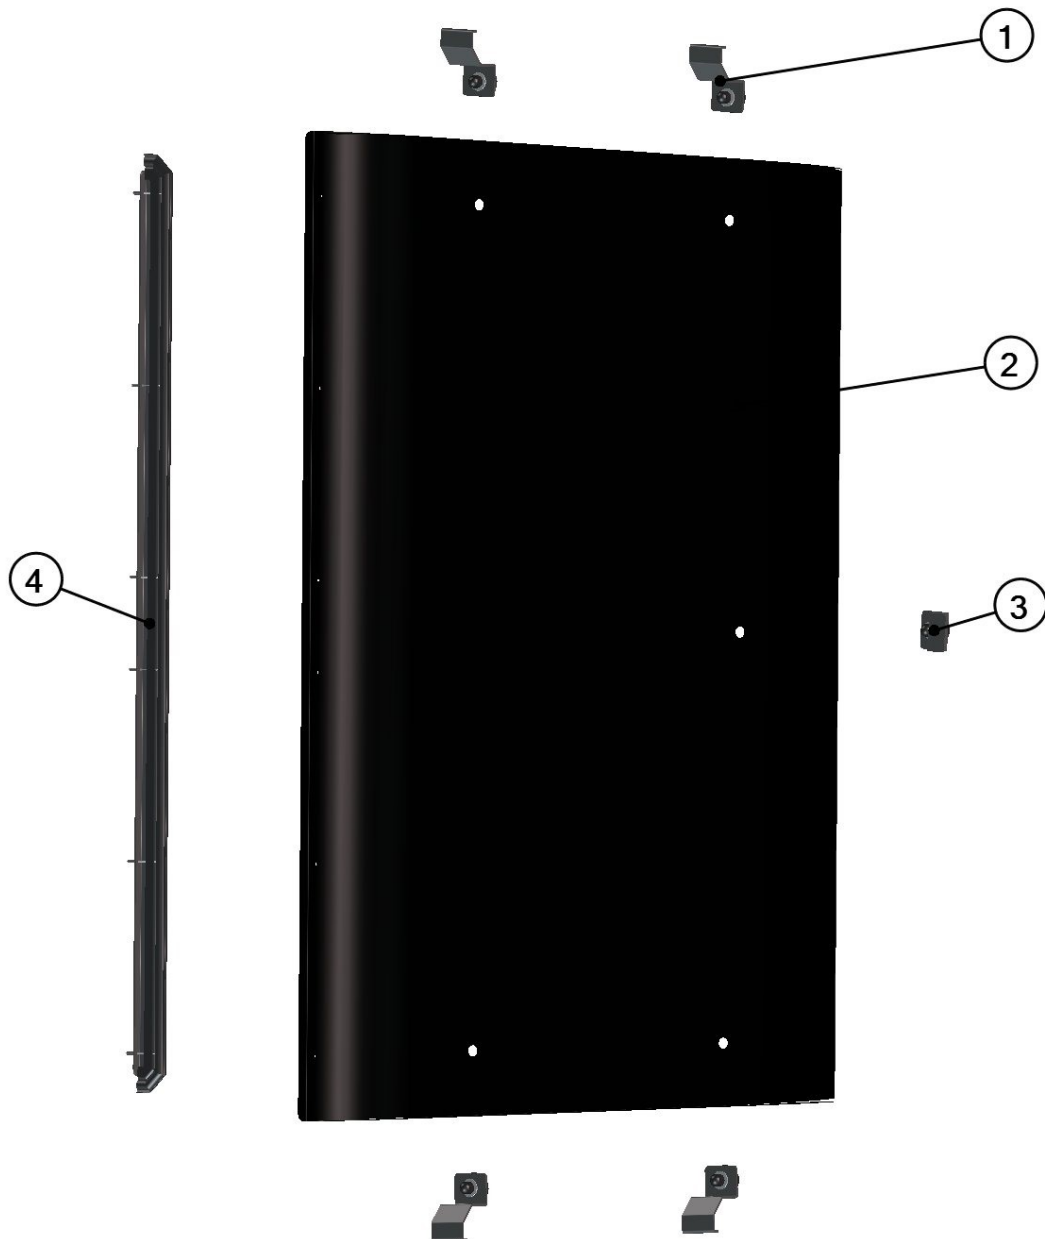

Id	Catalogue no.	Description	Qty
1	32S09U01-30M001	SIDE ROOF HOLDER ASSEMBLY	4
2	32S09U01-30M111	ROOF PANEL	1
3	32S09U01-30M002	FRONT ROOF HOLDER ASSEMBLY	1
4	32S09U01-30M004	REAR ROOF LEDGE	1

FOR ALL TECHNICAL QUESTIONS, PLEASE CALL
DFK AMERICA INC.
(630) 324-8585