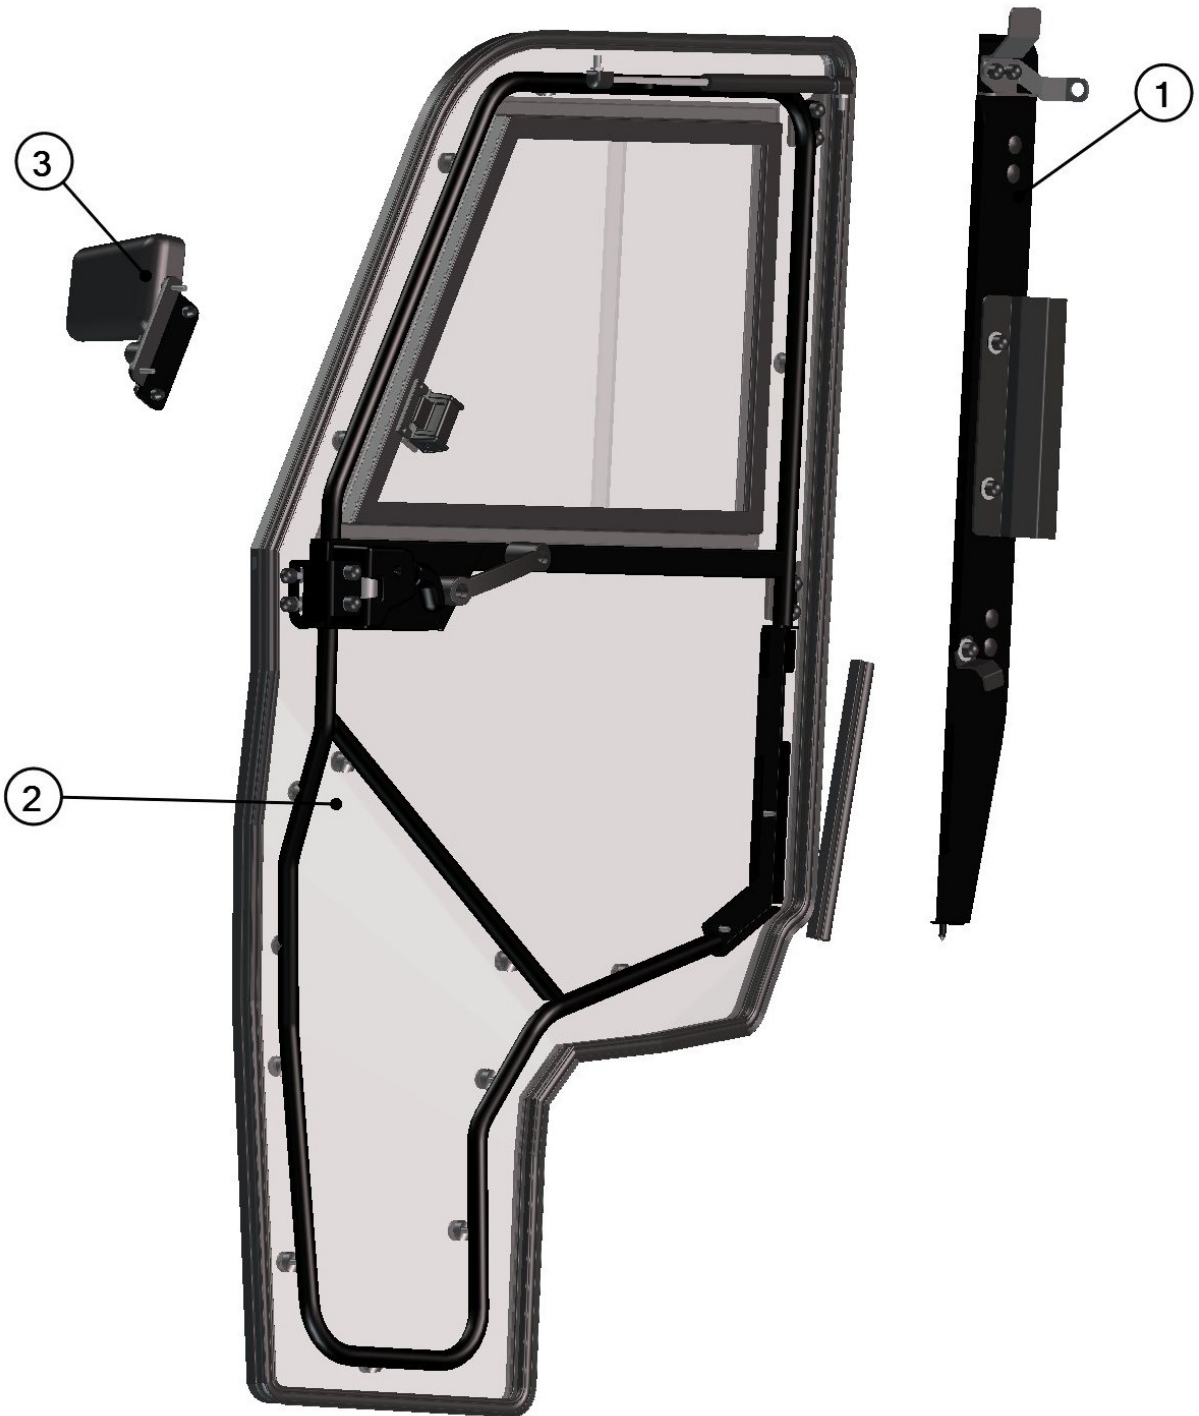

LEFT TABLE

Id	Catalogue no.	Description	Qty
1	32S09U01-40M001	LEFT DOOR BASE ASSEMBLY	1
2	32S09U01-40M003	LEFT DOOR ASSEMBLY	1
3	00-109U-M003	LEFT MIRROR ASSEMBLY	1

RIGHT TABLE

Id	Catalogue no.	Description	Qty
1	32S09U01-50M001	RIGHT DOOR BASE ASSEMBLY	1
2	32S09U01-50M003	RIGHT DOOR ASSEMBLY	1
3	00-109U-M004	RIGHT MIRROR ASSEMBLY	1