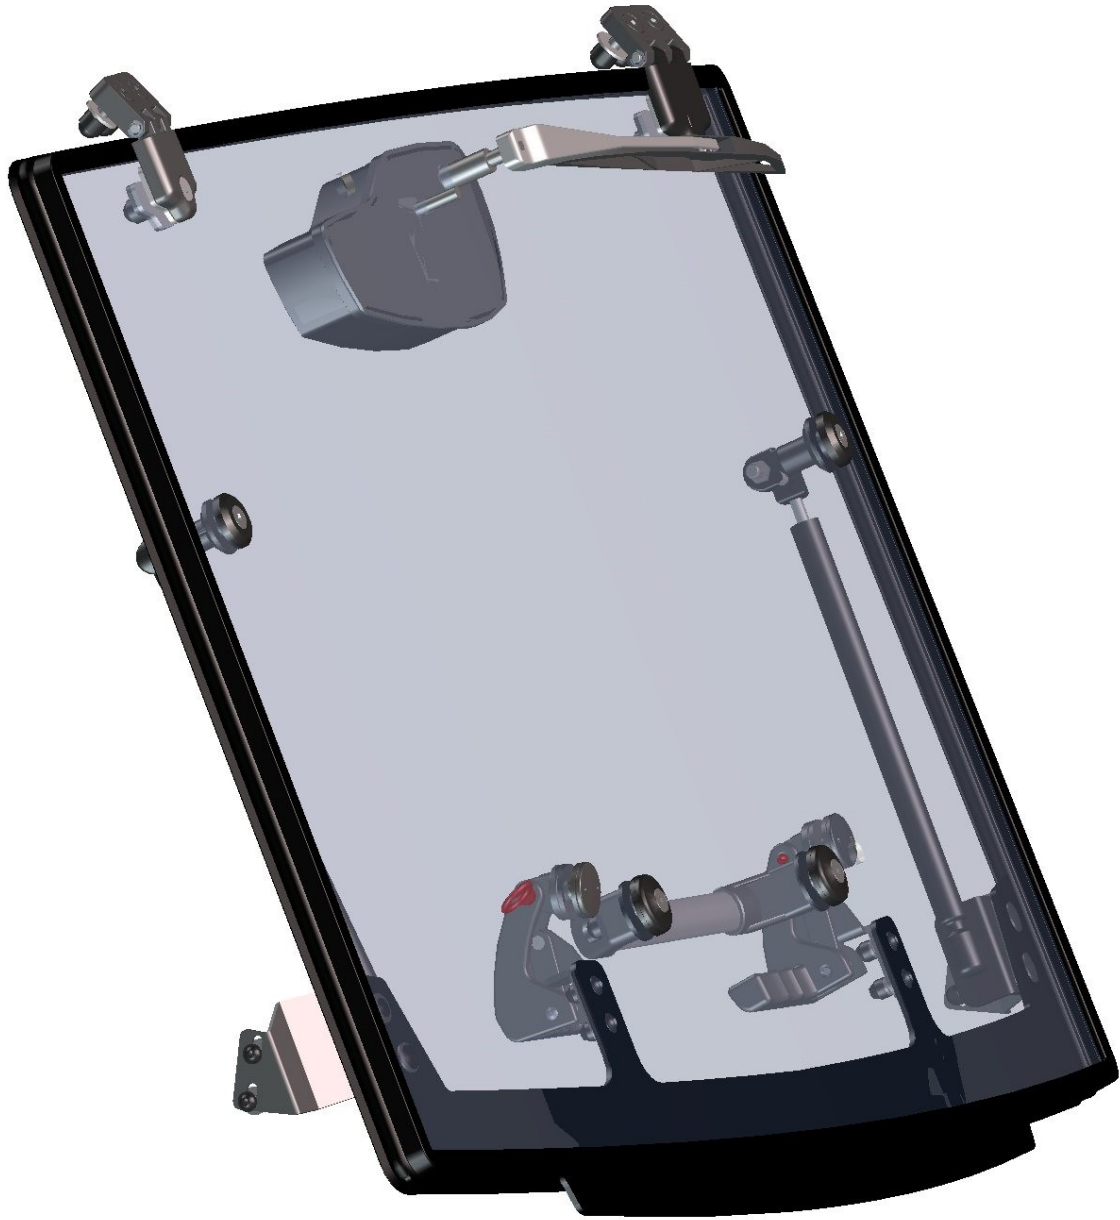

*SPARE - PARTS CATALOG*

**POLARIS**  
**RNG 570 EFI KPC**  
**MIDSIZE**

*HardCabs* →

CAB PREVIEW

2

3

Id	Catalogue no.	Description	Qty
1	32S09U01S30	ROOF	1
2	32S09U01S40	LEFT DOOR	1
3	32S09U01S10	FRONT PANEL	1
4	32S09U01S50	RIGHT DOOR	1
5	32S09U01S20	REAR PANEL	1

FOR ALL TECHNICAL QUESTIONS, PLEASE CALL  
 DFK AMERICA INC.  
 (630) 324-8585

FRONT PANEL

5

Id	Catalogue no.	Description	Qty
1	32S05U01-10M006	FRONT UPPER HINGE ASSEMBLY	2
2	32S09U01-10M008	FRONT WIPER ASSEMBLY	1
3	001693	GAS SPRING HOLDER ASSEMBLY	2
4	00-10M022	GAS SPRING	2
5	32S09U01-10M007	RIGHT FRONT BOTTOM LEDGE HOLDER ASSEMBLY	1
6	00-113U-M002	FRONT GLASS HANDLE ASSEMBLY	1
7	32S09U01-10M004	FRONT BOTTOM LEDGE ASSEMBLY	1
8	32S09U01-10M002	LEFT FRONT BOTTOM LEDGE HOLDER ASSEMBLY	1
9	32S09U01-10M001	FRONT GLASS WITH SEALING	1