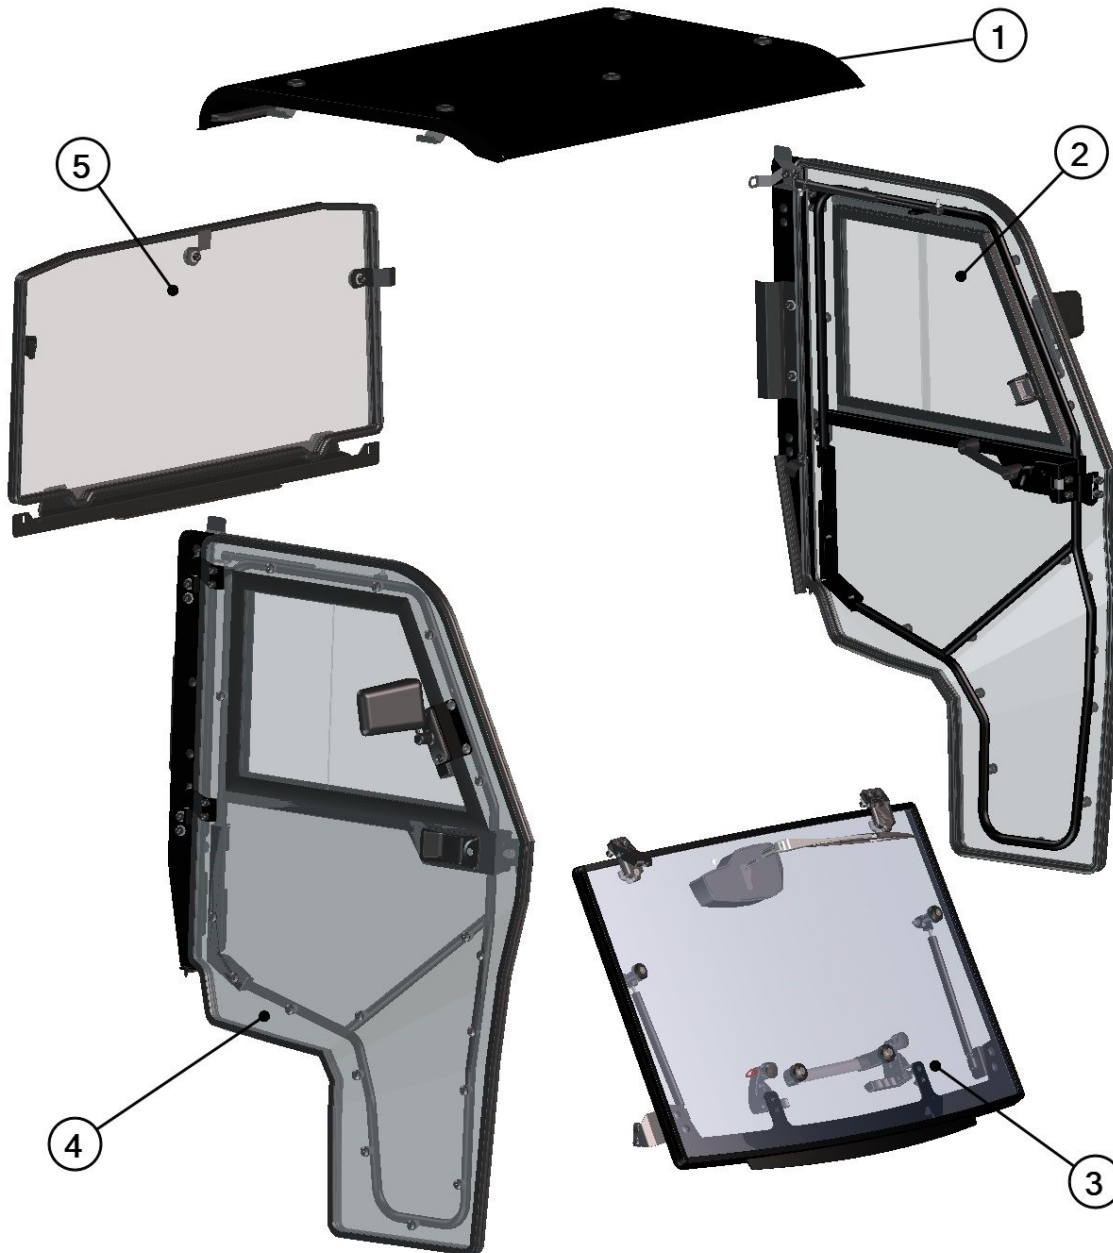

*SPARE - PARTS CATALOG*

**POLARIS**  
**RNG 570 EFI KPC**  
**MIDSIZE**

*HardCabs* →

CAB PREVIEW

2

3

Id	Catalogue no.	Description	Qty
1	32S09U01S30	ROOF	1
2	32S09U01S40	LEFT DOOR	1
3	32S09U01S10	FRONT PANEL	1
4	32S09U01S50	RIGHT DOOR	1
5	32S09U01S20	REAR PANEL	1

FOR ALL TECHNICAL QUESTIONS, PLEASE CALL  
 DFK AMERICA INC.  
 (630) 324-8585

FRONT PANEL

5

Id	Catalogue no.	Description	Qty
1	32S05U01-10M006	FRONT UPPER HINGE ASSEMBLY	2
2	32S09U01-10M008	FRONT WIPER ASSEMBLY	1
3	001693	GAS SPRING HOLDER ASSEMBLY	2
4	00-10M022	GAS SPRING	2
5	32S09U01-10M007	RIGHT FRONT BOTTOM LEDGE HOLDER ASSEMBLY	1
6	00-113U-M002	FRONT GLASS HANDLE ASSEMBLY	1
7	32S09U01-10M004	FRONT BOTTOM LEDGE ASSEMBLY	1
8	32S09U01-10M002	LEFT FRONT BOTTOM LEDGE HOLDER ASSEMBLY	1
9	32S09U01-10M001	FRONT GLASS WITH SEALING	1