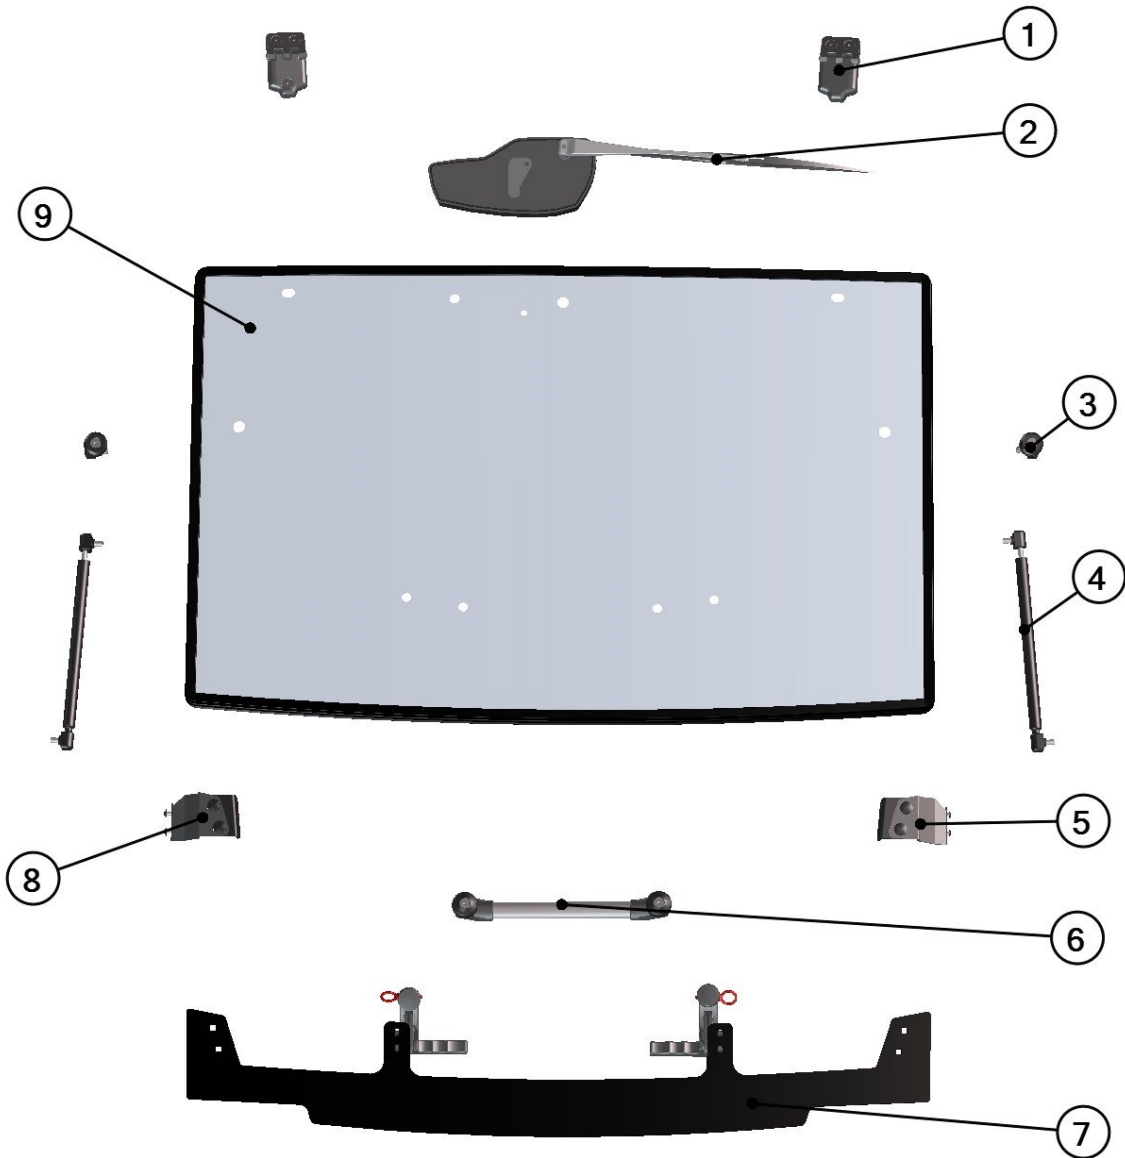

FOR ALL TECHNICAL QUESTIONS, PLEASE CALL  
 DFK AMERICA INC.  
 (630) 324-8585

FRONT PANEL

5

Id	Catalogue no.	Description	Qty
1	32S05U01-10M006	FRONT UPPER HINGE ASSEMBLY	2
2	32S09U01-10M008	FRONT WIPER ASSEMBLY	1
3	001693	GAS SPRING HOLDER ASSEMBLY	2
4	00-10M022	GAS SPRING	2
5	32S09U01-10M007	RIGHT FRONT BOTTOM LEDGE HOLDER ASSEMBLY	1
6	00-113U-M002	FRONT GLASS HANDLE ASSEMBLY	1
7	32S09U01-10M004	FRONT BOTTOM LEDGE ASSEMBLY	1
8	32S09U01-10M002	LEFT FRONT BOTTOM LEDGE HOLDER ASSEMBLY	1
9	32S09U01-10M001	FRONT GLASS WITH SEALING	1