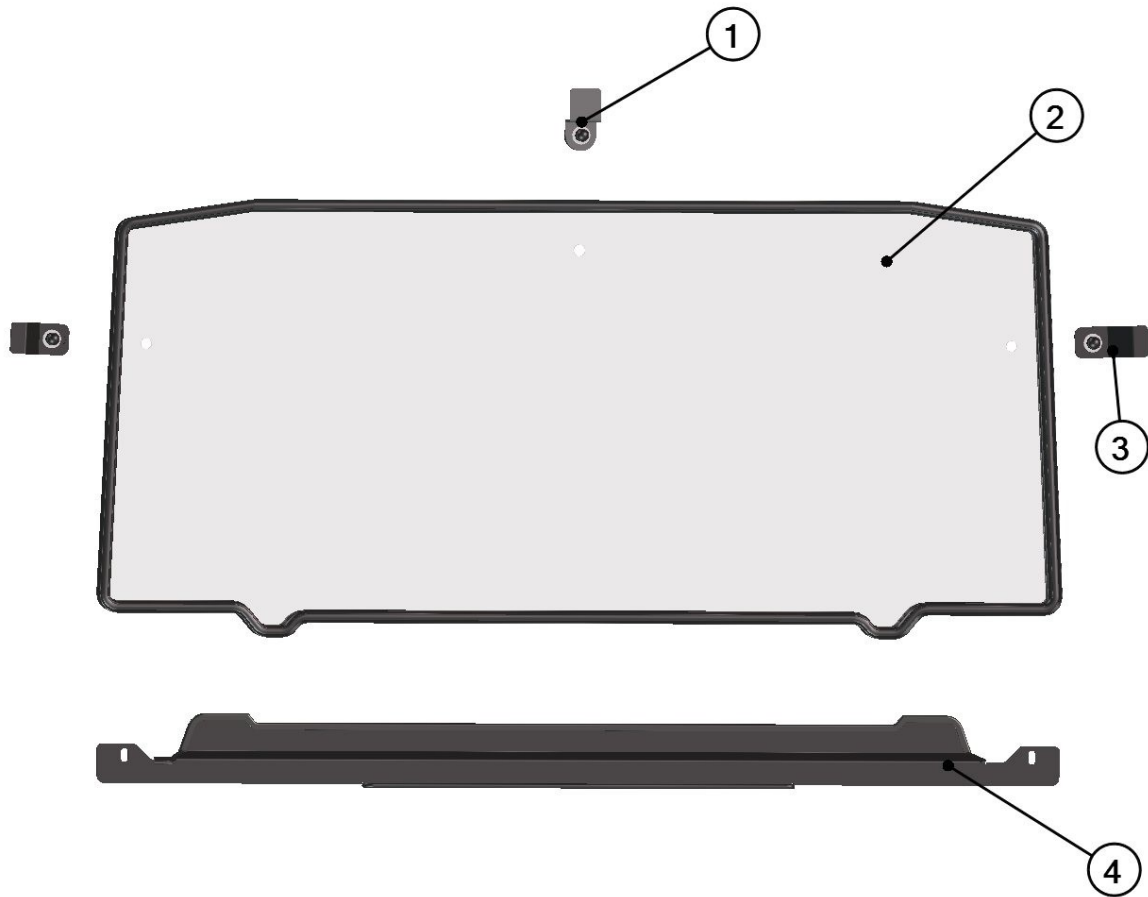

7

Id	Catalogue no.	Description	Qty
1	32S09U01-20M004	UPPER REAR GLASS HOLDER ASSEMBLY	1
2	32S09U01-20M001	REAR GLASS WITH SEALING	1
3	32S09U01-20M003	REAR GLASS HOLDER ASSEMBLY	2
4	32S09U01-20M002	REAR BOTTOM LEDGE ASSEMBLY	1

FOR ALL TECHNICAL QUESTIONS, PLEASE CALL
DFK AMERICA INC.
(630) 324-8585