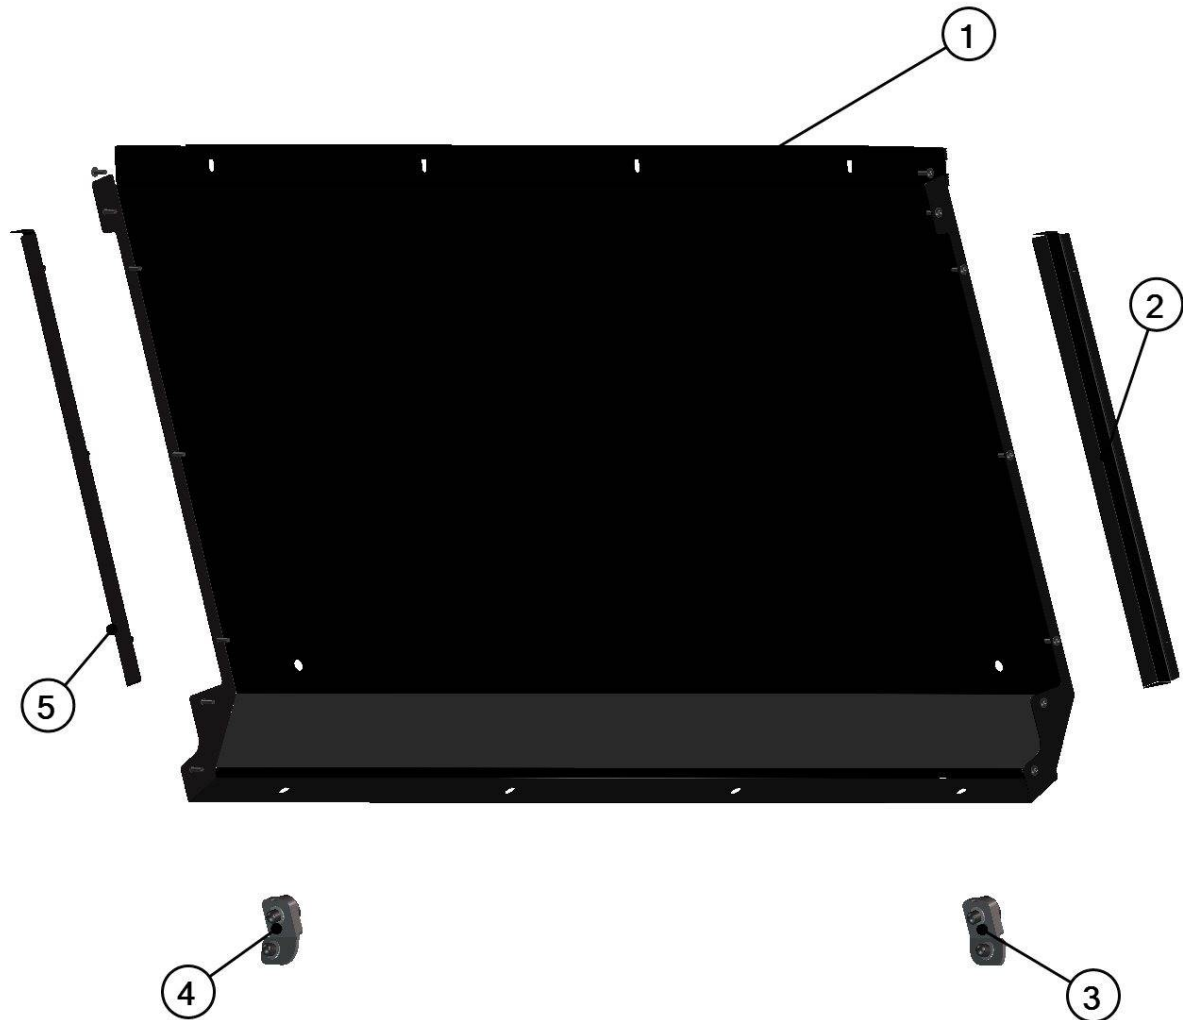

FOR ALL TECHNICAL QUESTIONS, PLEASE CALL
DFK AMERICA INC.
630-324-8585, OPTION 3

POLARIS
CREW 800 EPS PROTECTOR

REAR ROOF ASSEMBLY

FOR ALL TECHNICAL QUESTIONS, PLEASE CALL
DFK AMERICA INC.
630-324-8585, OPTION 3