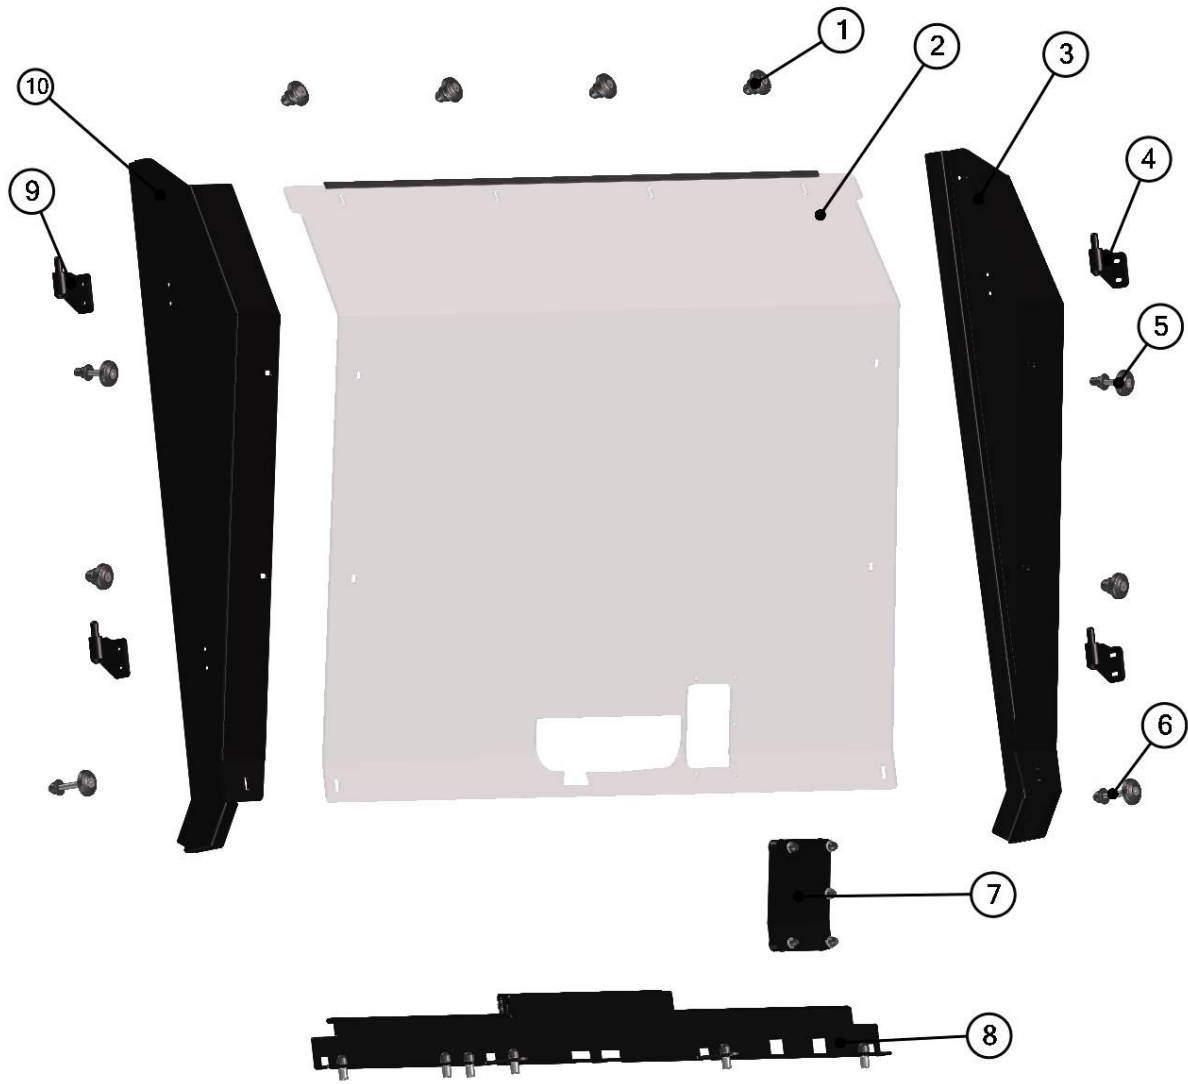

Id	Catalogue no.	Description	Qty
1	32S01U02-30M004	FIXING ASSEMBLY	6
2	32S01U02-20-001	REAR POLYCARBONATE	1
3	32S01U02-20W002	RIGHT DOOR BASE WELDED	1
4	32S01U02-50W003	RIGHT BASE HINGE	2
5	32S01U02-20M002	REAR FIXING ASSEMBLY 1	2
6	32S01U02-20M003	REAR FIXING ASSEMBLY 2	2
7	32S01U02-20M006	REAR SEALING ASSEMBLY	1
8	32S01U02-20M001	REAR BOTTOM LEDGE	1
9	32S01U02-40W003	LEFT BASE HINGE	2
10	32S01U02-20W001	LEFT DOOR BASE WELDED	1

FOR ALL TECHNICAL QUESTIONS, PLEASE CALL
DFK AMERICA INC.
630-324-8585, OPTION 3