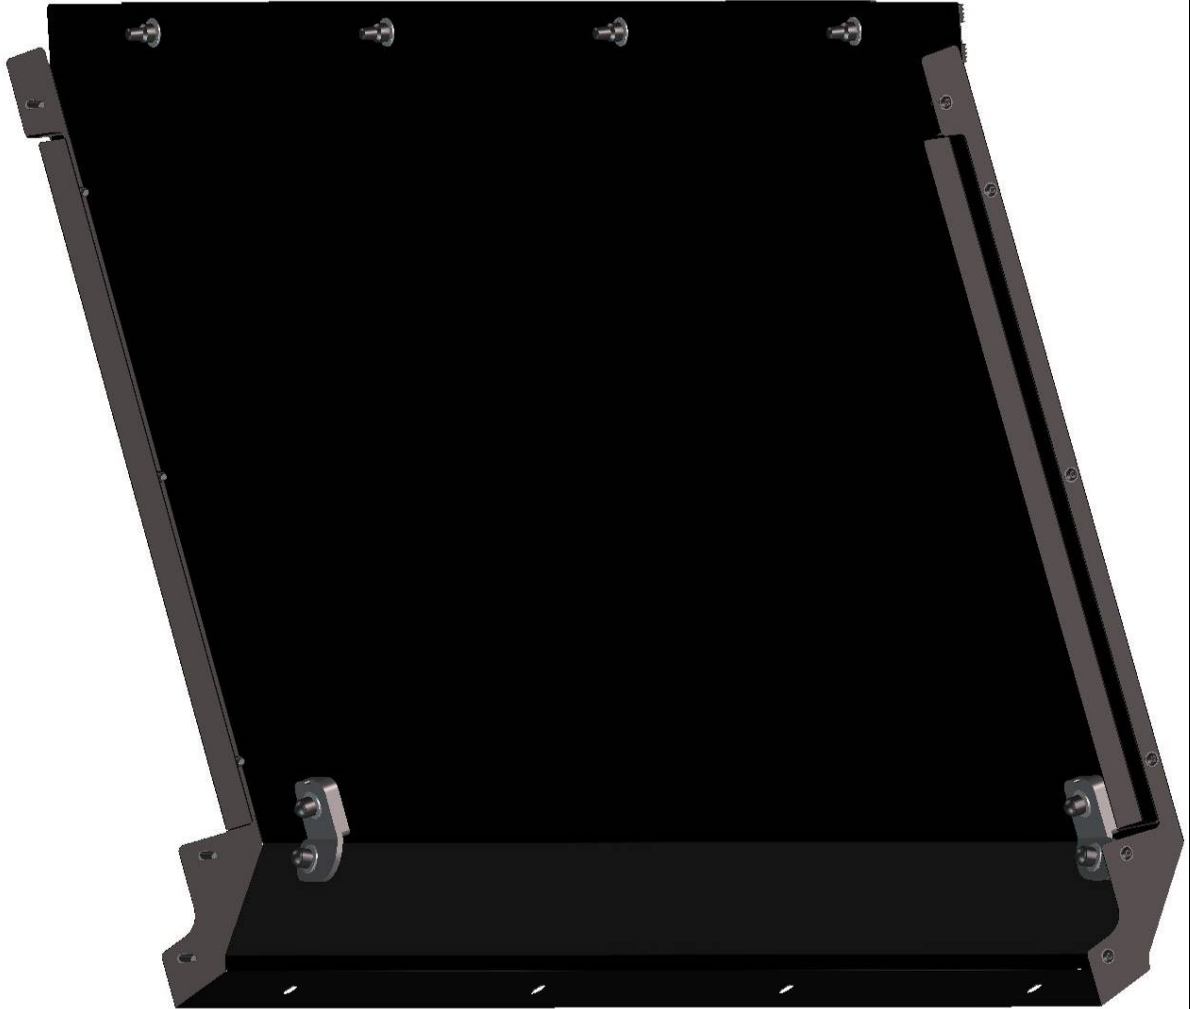

POLARIS
CREW 800 EPS PROTECTOR

REAR ROOF ASSEMBLY

FOR ALL TECHNICAL QUESTIONS, PLEASE CALL
DFK AMERICA INC.
630-324-8585, OPTION 3