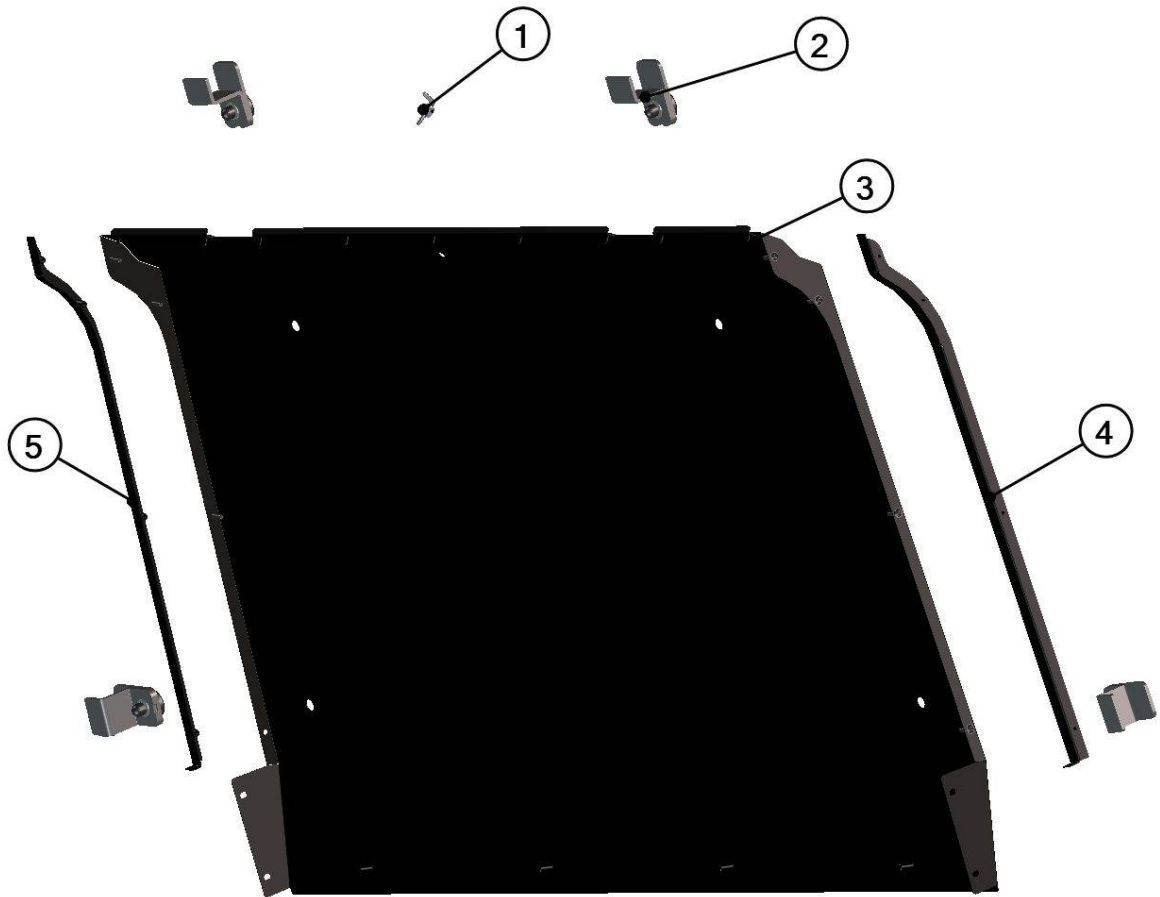

Id	Catalogue no.	Description	Qty
1	001775	BUSHING WASHER HOSE	1
2	32S03U01-30M003	ROOF HOLDER ASSEMBLY	4
3	32S03U01-30W003	FRONT ROOF PANEL WELDED	1
4	32S01U02-30W001	LEFT FRONT ROOF LEDGE	1
5	32S01U02-30W004	RIGHT FRONT ROOF LEDGE	1

FOR ALL TECHNICAL QUESTIONS, PLEASE CALL
DFK AMERICA INC.
630-324-8585, OPTION 3