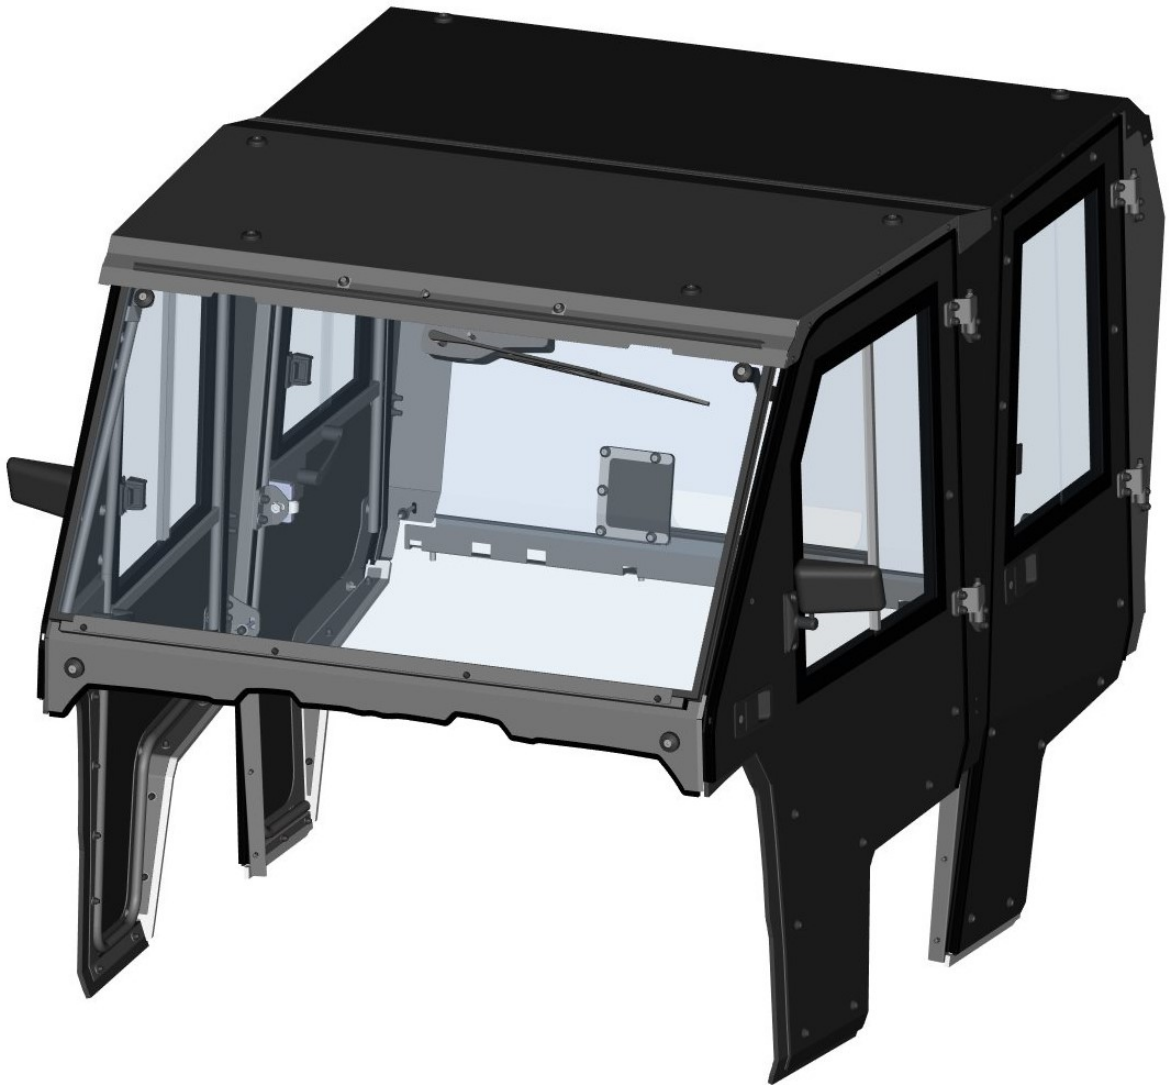

POLARIS
CREW 800 EPS PROTECTOR

PREVIEW CAB

FOR ALL TECHNICAL QUESTIONS, PLEASE CALL
DFK AMERICA INC.
630-324-8585, OPTION 3