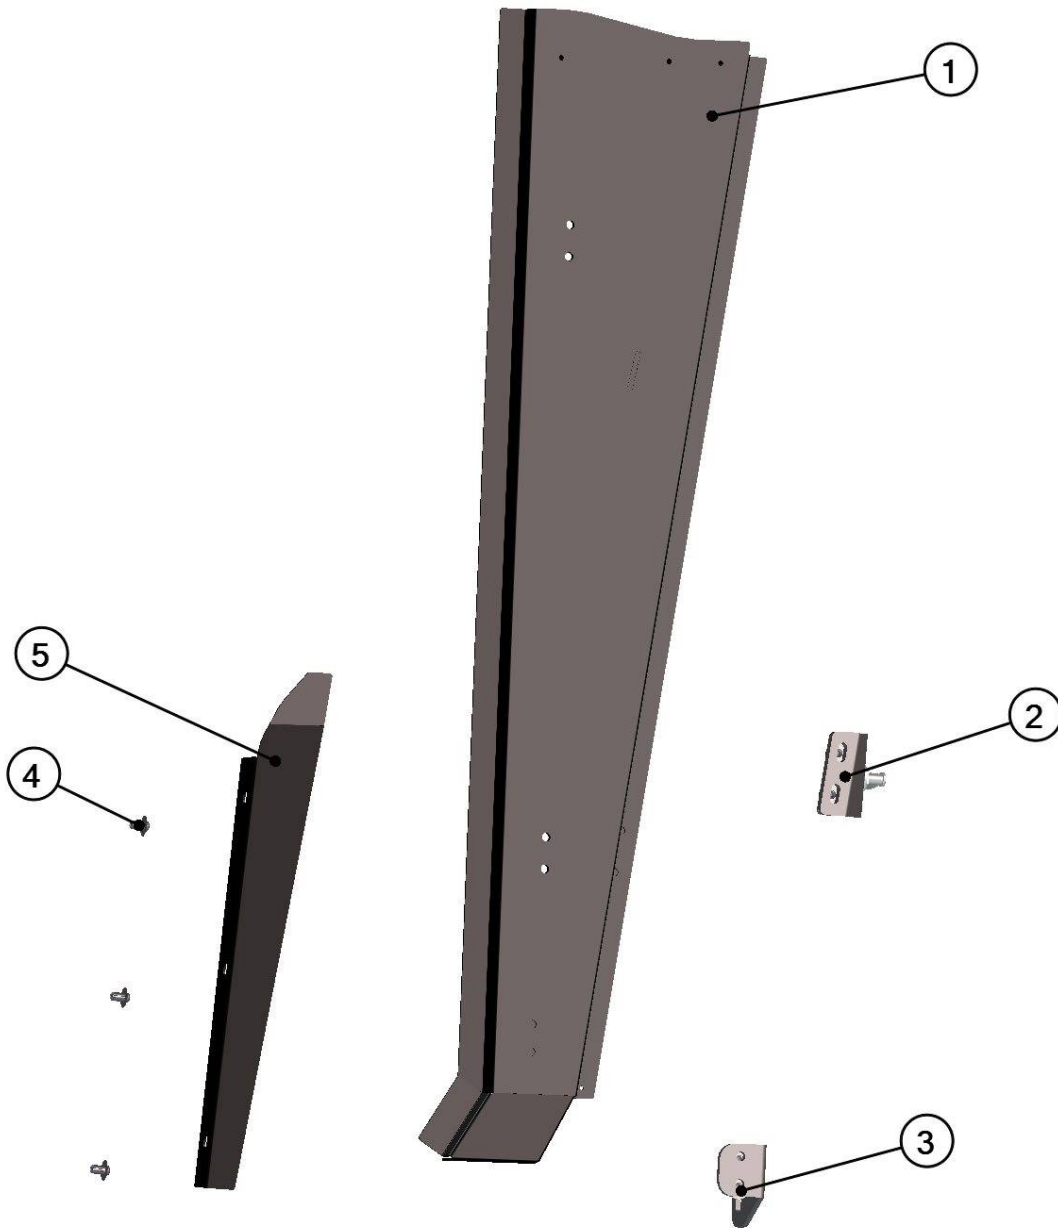

POLARIS
CREW 800 EPS PROTECTOR

FRONT DOOR BASE

FOR ALL TECHNICAL QUESTIONS, PLEASE CALL
DFK AMERICA INC.
630-324-8585, OPTION 3

POLARIS
CREW 800 EPS PROTECTOR

FOR ALL TECHNICAL QUESTIONS, PLEASE CALL
DFK AMERICA INC.
630-324-8585, OPTION 3