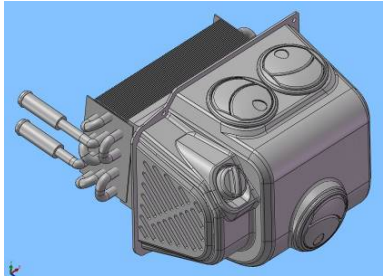

Position : 1

Catalogue no.: 002344