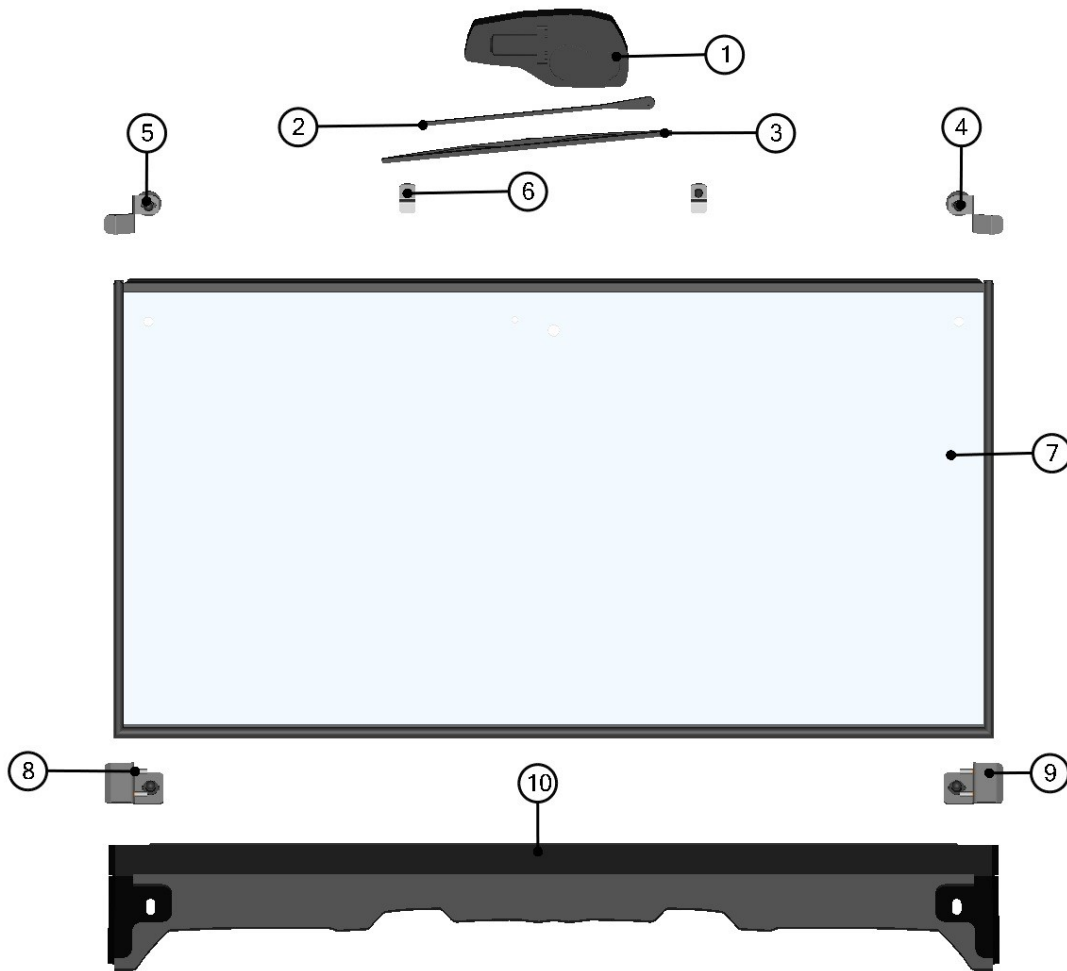

ID	Catalogue no.	Description	Qty
1	001763	WIPER MOTOR	1
2	001764	WIPER ARM	1
3	000798	WIPER BLADE	1
4	32S01U02-10M012	FRONT PANEL RIGHT UPPER HOLDER ASSEMBLY	1
5	32S01U02-10M011	FRONT PANEL LEFT UPPER HOLDER ASSEMBLY	1
6	32S01U02-10M007	ROOF PANEL HOLDER ASSEMBLY	2
7	32S01U02-10M001	FRONT GLASS WITH SEALING	1
8	32S01U02-10M009	FRONT PANEL LEFT BOTTOM HOLDER ASSEMBLY	1
9	32S01U02-10M010	FRONT PANEL RIGHT BOTTOM HOLDER ASSEMBLY	1
10	32S01U02-10M002	FRONT BOTTOM LEDGE ASSEMBLY	1