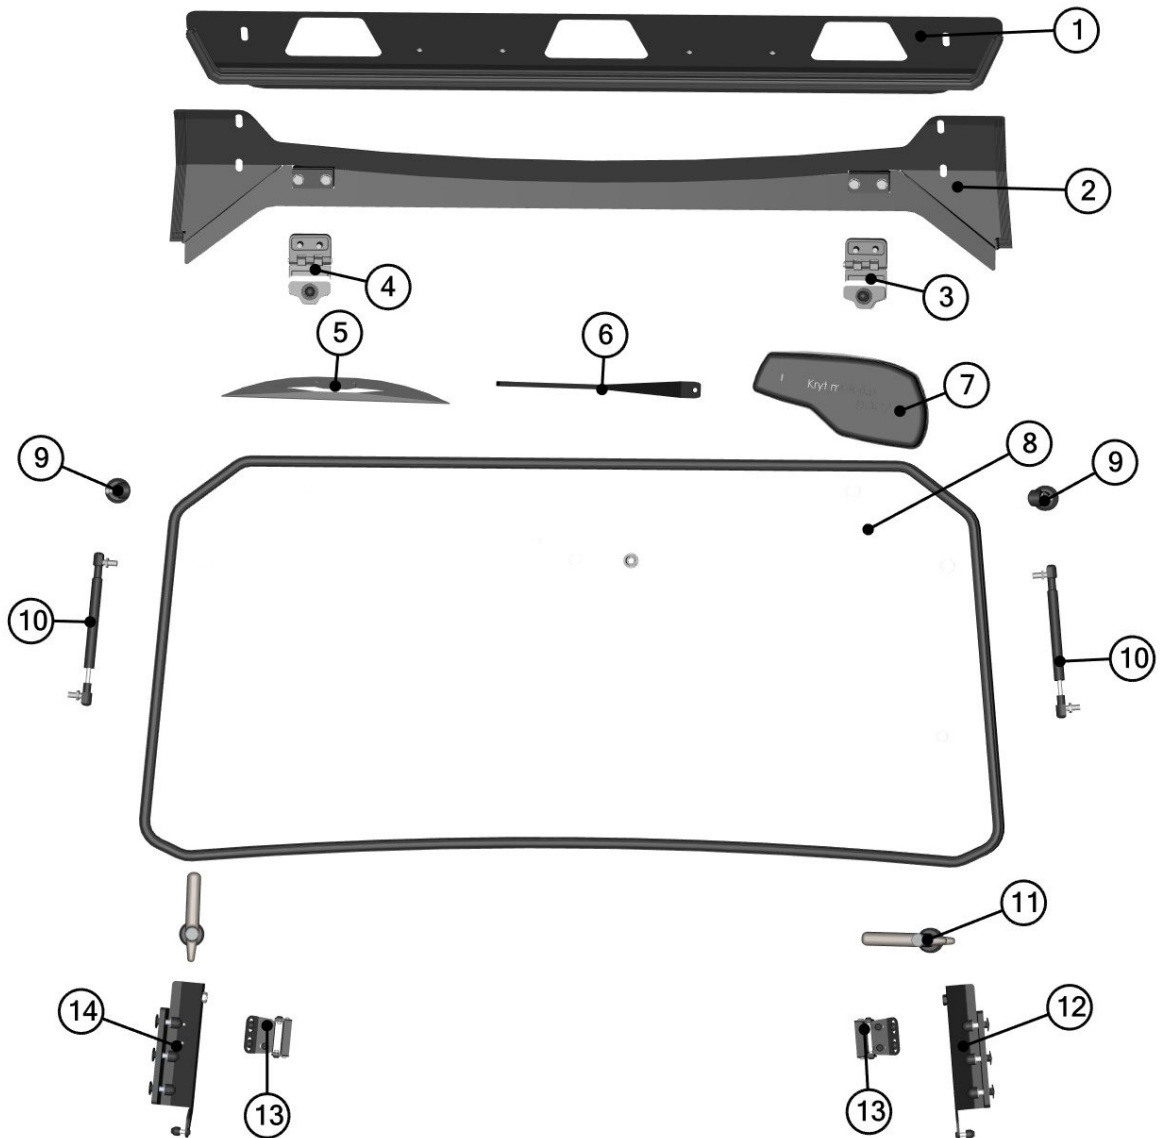

SPARE - PARTS CATALOG

POLARIS
GENERAL 1000 EPS

CAB PREVIEW

2

3

ID	Catalogue no.	Description	Qty
1	32S10U01S30	ROOF	1
2	32S10U01S40	LEFT DOOR	1
3	32S10U01S10	FRONT PANEL	1
4	32S10U01S50	RIGHT DOOR	1
5	32S10U01S20	REAR PANEL	1

FRONT PANEL

FOR ALL TECHNICAL QUESTIONS, PLEASE CALL
DFK AMERICA INC.
(630) 324-8585

5

ID	Catalogue no.	Description	Qty
1	32S10U01-10M009	FRONT UPPER SEALING ASSEMBLY	1
2	32S10U01-10M007	FRONT UPPER LEDGE ASSEMBLY	1
3	32S10U01-10M005	RIGHT FRONT HINGE ASSEMBLY	1
4	32S10U01-10M006	LEFT FRONT HINGE ASSEMBLY	1
5	002537	WIPER LATH	1
6	002535	WIPER ARM	1
7	00-10M005	WIPER MOTOR ASSEMBLY	1
8	32S10U01-10M001	FRONT GLASS WITH SEALING	1
9	00-20M005	GAS SPRING HOLDER ASSEMBLY	2
10	32S10U01-10M012	GAS SPRING ASSEMBLY	2
11	00-10M026	FRONT GLASS LOCK	2
12	32S10U01-10M013	RIGHT FRONT GLASS STOP HOLDER ASSEMBLY	1
13	32S10U01-10M004	FRONT GLASS STOP ASSEMBLY	2
14	32S10U01-10M015	LEFT FRONT GLASS STOP HOLDER ASSEMBLY	1

REAR PANEL

FOR ALL TECHNICAL QUESTIONS, PLEASE CALL
DFK AMERICA INC.
(630) 324-8585

7

ID	Catalogue no.	Description	Qty
1	32S10U01-20M002	REAR WINDOW ASSEMBLY	1
2	00-40M008	GLASS LOCK ASSEMBLY	1
3	001762	GLASS STOP	1
4	32S10U01-20M006	REAR MIDDLE HOLDER ASSEMBLY	1
5	32S10U01-20M005	REAR HOLDER ASSEMBLY	4
6	32S10U01-20M001	REAR POLYCARBONATE WITH SEALING	1
7	32S10U01-20M003	REAR BOTTOM SEALING ASSEMBLY	1

RIGHT TABLE

ID	Catalogue no.	Description	Qty
1	32S10U01-50M002	RIGHT WINDOW ASSEMBLY	1
2	001762	GLASS STOP	1
3	001700	GLASS LOCK	1
4	32S10U01-50M001	RIGHT DOOR POLYCARBONATE	1
5	00-109U-M004	RIGHT DOOR MIRROR	1
6	32S10U01-50M012	RIGHT DOOR STOP ASSEMBLY	1
7	000841	OUTER DOOR LOCK	1
8	00-50M019	RIGHT DOOR LOCK ASSEMBLY	1
9	00-40M018	DOOR HANDLE ASSEMBLY	1
10	32S10U01-50M013	RIGHT DOOR SEALING ASSEMBLY	1
11	00-00M019	POLYCARBONATE FIXING ASSEMBLY	13
12	32S10U01-50W001	RIGHT DOOR FRAME WELDED	1
13	32S10U01-50M007	RIGHT DOOR BASE ASSEMBLY	1
14	00-105U-M005	RIGHT DOOR HINGE ASSEMBLY	2
15	000867	GAS SPRING	1