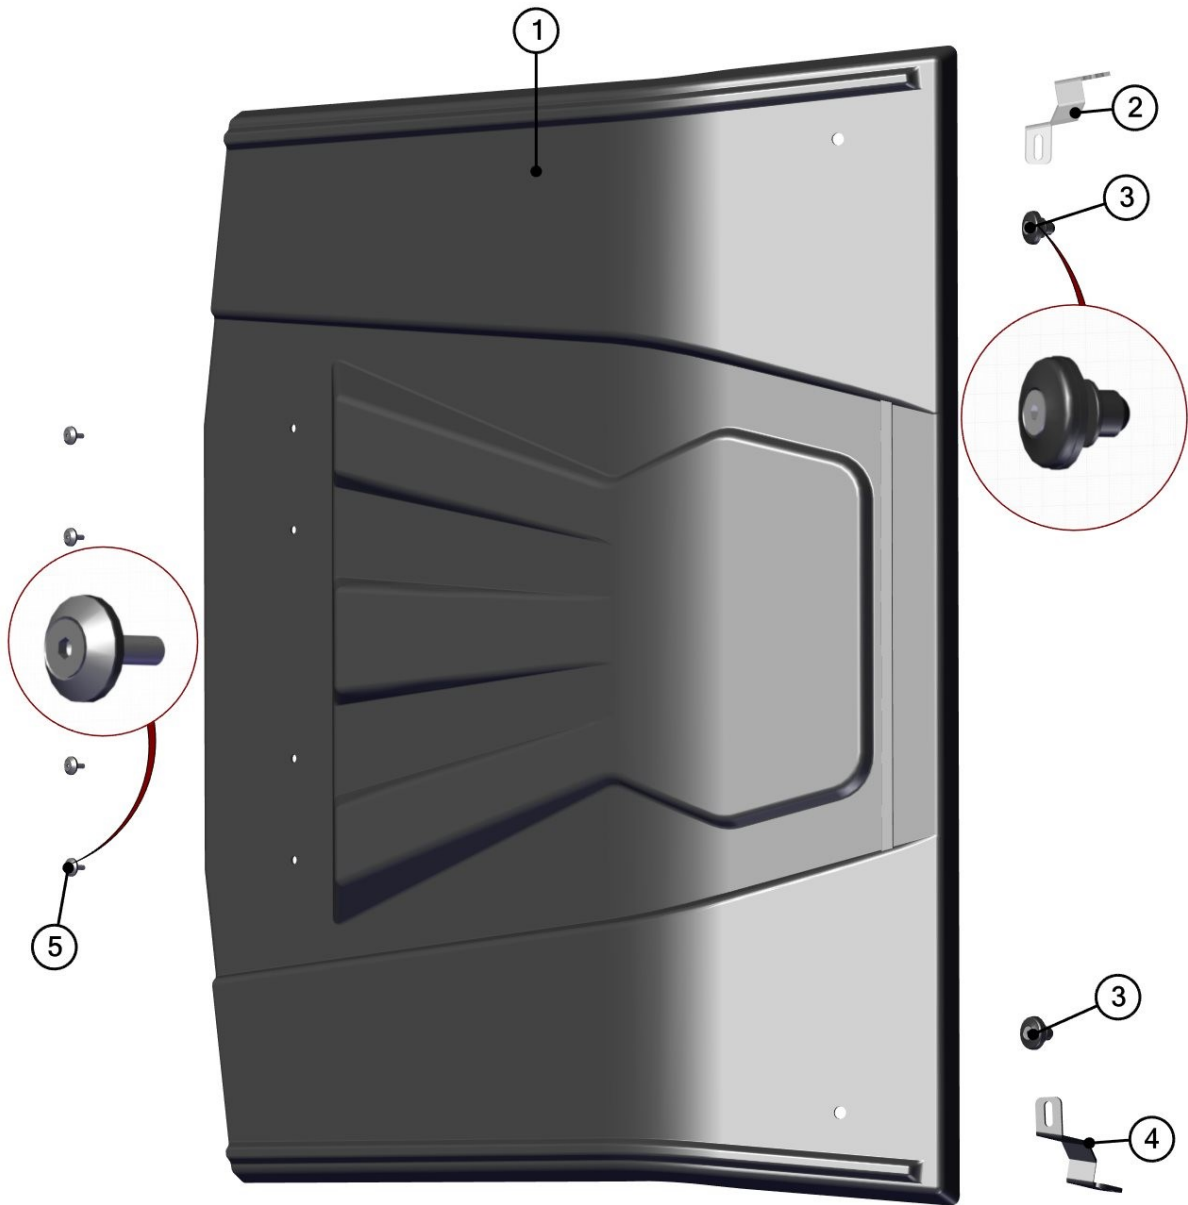

9

ID	Catalogue no.	Description	Qty
1	32S10U01-30-001	ROOF PANEL	1
2	32S10U01-30-002	RIGHT ROOF HOLDER	1
3	00-117U-M002	FIXING ASSEMBLY 1	2
4	32S10U01-30-003	LEFT ROOF HOLDER	1
5	00-00M020	FIXING ASSEMBLY 2	4

LEFT DOOR + RIGHT DOOR

FOR ALL TECHNICAL QUESTIONS, PLEASE CALL
DFK AMERICA INC.
(630) 324-8585