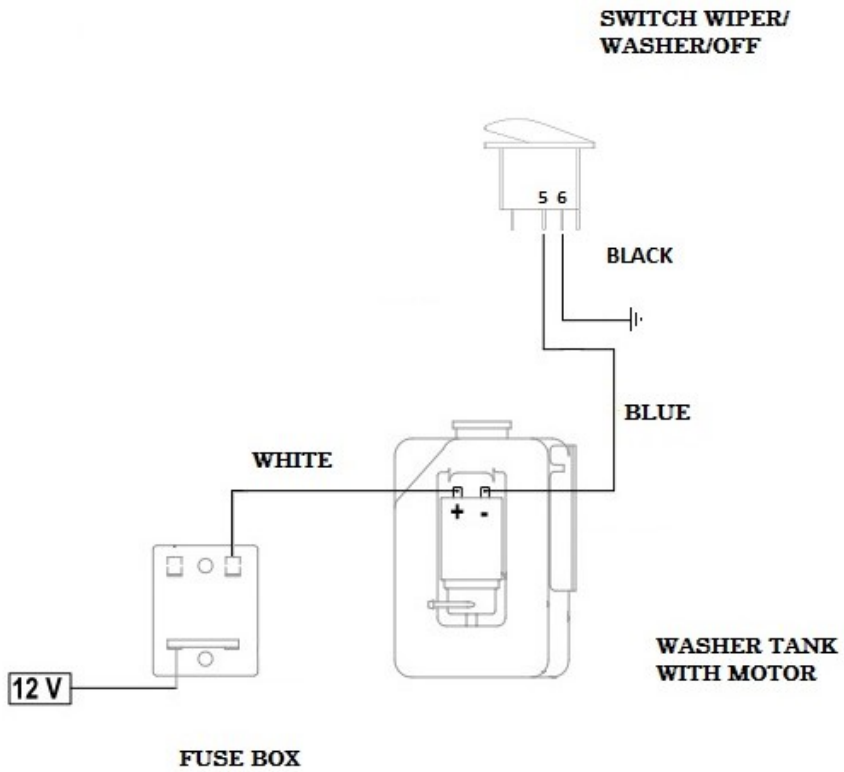

RIGHT TABLE

ID	Catalogue no.	Description	Qty
1	32S10U01-50M002	RIGHT WINDOW ASSEMBLY	1
2	001762	GLASS STOP	1
3	001700	GLASS LOCK	1
4	32S10U01-50M001	RIGHT DOOR POLYCARBONATE	1
5	00-109U-M004	RIGHT DOOR MIRROR	1
6	32S10U01-50M012	RIGHT DOOR STOP ASSEMBLY	1
7	000841	OUTER DOOR LOCK	1
8	00-50M019	RIGHT DOOR LOCK ASSEMBLY	1
9	00-40M018	DOOR HANDLE ASSEMBLY	1
10	32S10U01-50M013	RIGHT DOOR SEALING ASSEMBLY	1
11	00-00M019	POLYCARBONATE FIXING ASSEMBLY	13
12	32S10U01-50W001	RIGHT DOOR FRAME WELDED	1
13	32S10U01-50M007	RIGHT DOOR BASE ASSEMBLY	1
14	00-105U-M005	RIGHT DOOR HINGE ASSEMBLY	2
15	000867	GAS SPRING	1

ELECTROINSTALLATION

Overall wiring diagram (wiper)

Overall wiring diagram (washer)

Overall wiring diagram (heater)

14

Position	Catalogue no.	Description	Qty
1	004322	SWITCH WIPER /WASHER /OFF	1
2	000885	WASHER TANK	1
3	001576	WASHER MOTOR	1
4	001652	FUSE BOX 2x1	1
5	002764	WIPER MOTOR 12V	1
6	32S10U01-01M001	WIPER HARNESS	1
7	32S10U01-03M001	WASHER HARNESS	1
8	00-197U-M005	WASHER TANK HOLDER ASSEMBLY	1
9	004307	HEATER	1
10	32S10U01-02M001	RIGHT HEATER COVER	1
11	32S10U01-02M002	LEFT HEATER COVER	1
12	32S10U01-02-003	HEATER HOLDER	1
13	002491	AIR VENT VALVE	1
14	002386	ELECTROMAGNETIC VALVE	1
15	001367	TIGHTENING STRAP 12-22MM	2
16	002642	TIGHTENING STRAP 14-27MM	10
17	002643	TIGHTENING STRAP 21-38MM	2
18	001368	TIGHTENING STRAP 40-60MM	4
19	002634	AIR VENT	4
20	002795	AIR HOSE	1
21	002705	AL SELFGLUED TAPE	1
22	003536	HEATER TUBE "Y" SMALL	1
23	002502	HEATER TUBE "Y" LARGE	1
24	002391	EL.VENT SWITCH	1
25	002702	HEATER SWITCH	1
26	32S10U01-02M004	HEATER HARNESS	1
27	000896	HEATER HOSE	1