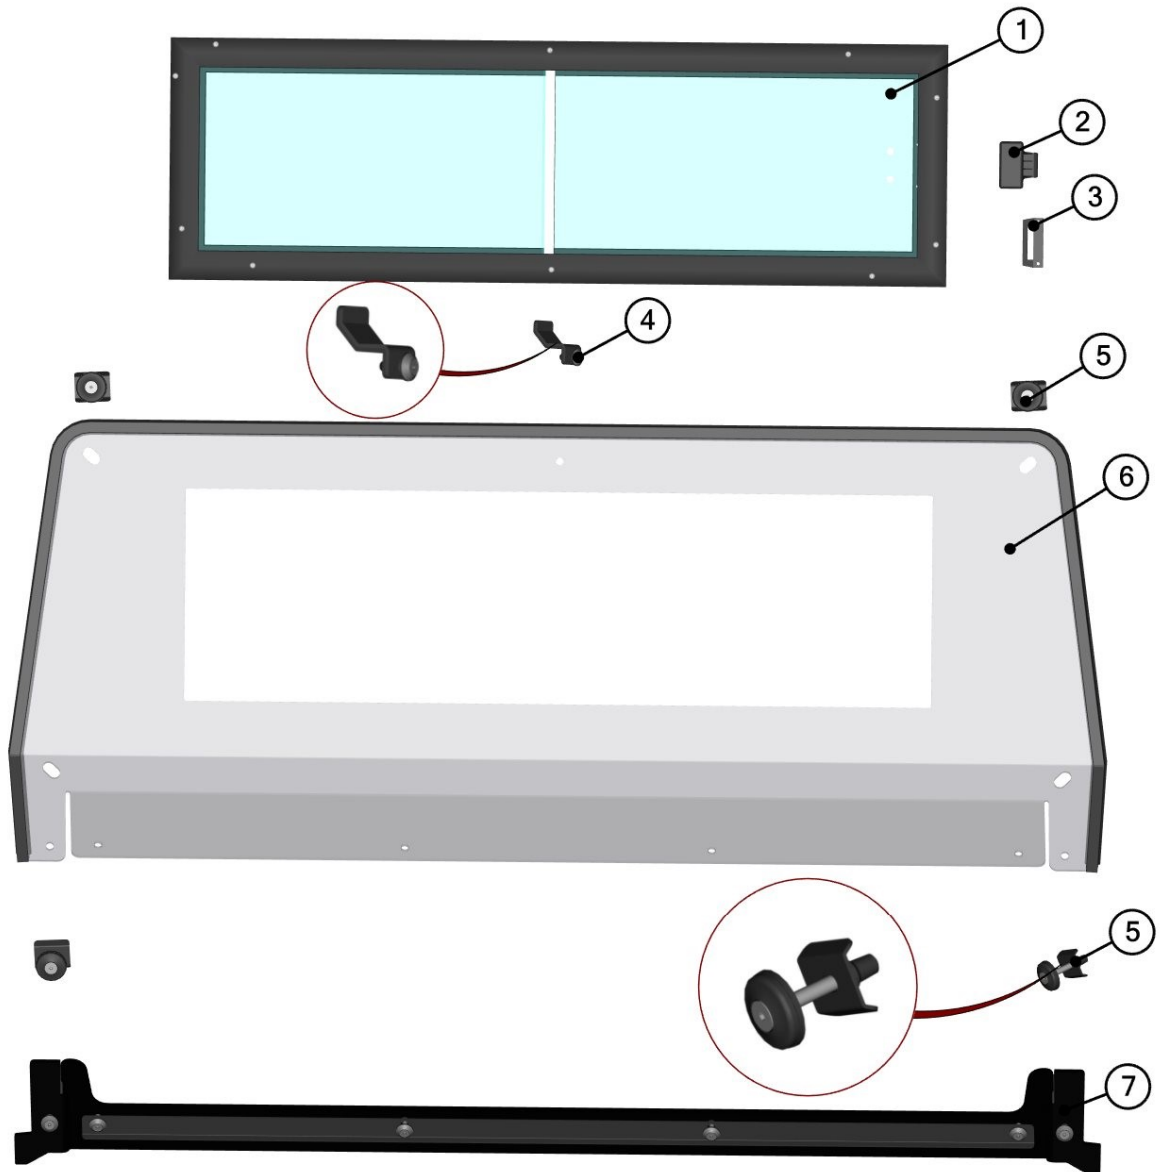

7

ID	Catalogue no.	Description	Qty
1	32S10U01-20M002	REAR WINDOW ASSEMBLY	1
2	00-40M008	GLASS LOCK ASSEMBLY	1
3	001762	GLASS STOP	1
4	32S10U01-20M006	REAR MIDDLE HOLDER ASSEMBLY	1
5	32S10U01-20M005	REAR HOLDER ASSEMBLY	4
6	32S10U01-20M001	REAR POLYCARBONATE WITH SEALING	1
7	32S10U01-20M003	REAR BOTTOM SEALING ASSEMBLY	1

ROOF

FOR ALL TECHNICAL QUESTIONS, PLEASE CALL
DFK AMERICA INC.
(630) 324-8585