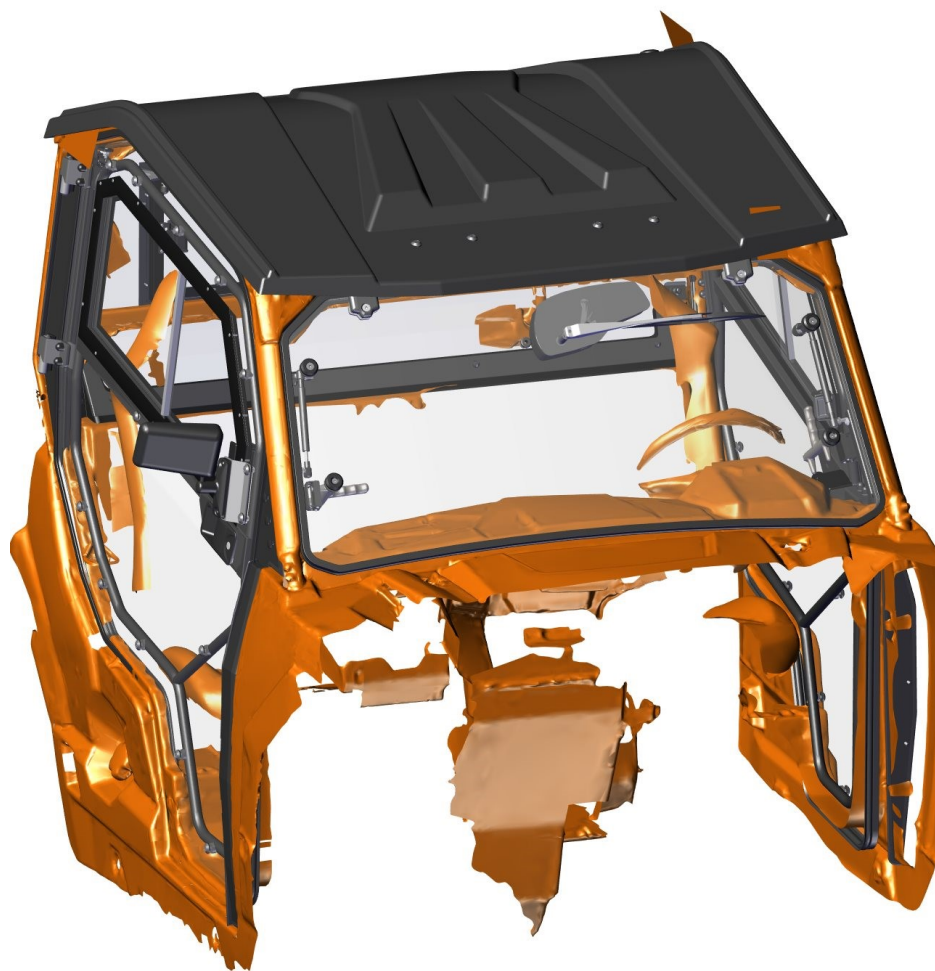

SPARE - PARTS CATALOG

POLARIS
GENERAL 1000 EPS

CAB PREVIEW

2

3

ID	Catalogue no.	Description	Qty
1	32S10U01S30	ROOF	1
2	32S10U01S40	LEFT DOOR	1
3	32S10U01S10	FRONT PANEL	1
4	32S10U01S50	RIGHT DOOR	1
5	32S10U01S20	REAR PANEL	1

FRONT PANEL

FOR ALL TECHNICAL QUESTIONS, PLEASE CALL
DFK AMERICA INC.
(630) 324-8585

5

ID	Catalogue no.	Description	Qty
1	32S10U01-10M009	FRONT UPPER SEALING ASSEMBLY	1
2	32S10U01-10M007	FRONT UPPER LEDGE ASSEMBLY	1
3	32S10U01-10M005	RIGHT FRONT HINGE ASSEMBLY	1
4	32S10U01-10M006	LEFT FRONT HINGE ASSEMBLY	1
5	002537	WIPER LATH	1
6	002535	WIPER ARM	1
7	00-10M005	WIPER MOTOR ASSEMBLY	1
8	32S10U01-10M001	FRONT GLASS WITH SEALING	1
9	00-20M005	GAS SPRING HOLDER ASSEMBLY	2
10	32S10U01-10M012	GAS SPRING ASSEMBLY	2
11	00-10M026	FRONT GLASS LOCK	2
12	32S10U01-10M013	RIGHT FRONT GLASS STOP HOLDER ASSEMBLY	1
13	32S10U01-10M004	FRONT GLASS STOP ASSEMBLY	2
14	32S10U01-10M015	LEFT FRONT GLASS STOP HOLDER ASSEMBLY	1