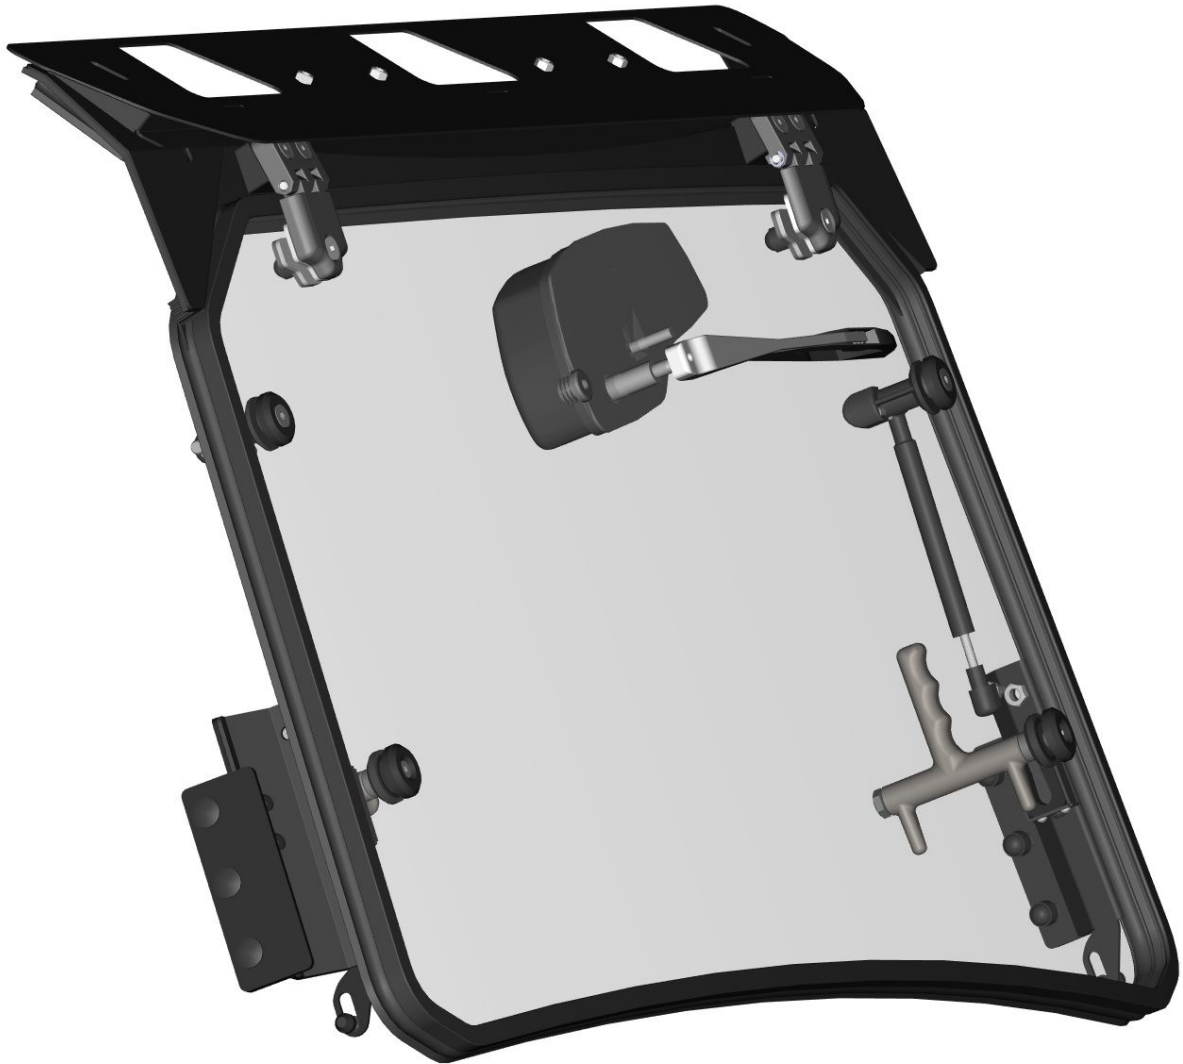

SPARE - PARTS CATALOG

POLARIS
GENERAL 1000 EPS

CAB PREVIEW

2

3

ID	Catalogue no.	Description	Qty
1	32S10U01S30	ROOF	1
2	32S10U01S40	LEFT DOOR	1
3	32S10U01S10	FRONT PANEL	1
4	32S10U01S50	RIGHT DOOR	1
5	32S10U01S20	REAR PANEL	1

FRONT PANEL

FOR ALL TECHNICAL QUESTIONS, PLEASE CALL
DFK AMERICA INC.
(630) 324-8585

5

ID	Catalogue no.	Description	Qty
1	32S10U01-10M009	FRONT UPPER SEALING ASSEMBLY	1
2	32S10U01-10M007	FRONT UPPER LEDGE ASSEMBLY	1
3	32S10U01-10M005	RIGHT FRONT HINGE ASSEMBLY	1
4	32S10U01-10M006	LEFT FRONT HINGE ASSEMBLY	1
5	002537	WIPER LATH	1
6	002535	WIPER ARM	1
7	00-10M005	WIPER MOTOR ASSEMBLY	1
8	32S10U01-10M001	FRONT GLASS WITH SEALING	1
9	00-20M005	GAS SPRING HOLDER ASSEMBLY	2
10	32S10U01-10M012	GAS SPRING ASSEMBLY	2
11	00-10M026	FRONT GLASS LOCK	2
12	32S10U01-10M013	RIGHT FRONT GLASS STOP HOLDER ASSEMBLY	1
13	32S10U01-10M004	FRONT GLASS STOP ASSEMBLY	2
14	32S10U01-10M015	LEFT FRONT GLASS STOP HOLDER ASSEMBLY	1

REAR PANEL

FOR ALL TECHNICAL QUESTIONS, PLEASE CALL
DFK AMERICA INC.
(630) 324-8585

7

ID	Catalogue no.	Description	Qty
1	32S10U01-20M002	REAR WINDOW ASSEMBLY	1
2	00-40M008	GLASS LOCK ASSEMBLY	1
3	001762	GLASS STOP	1
4	32S10U01-20M006	REAR MIDDLE HOLDER ASSEMBLY	1
5	32S10U01-20M005	REAR HOLDER ASSEMBLY	4
6	32S10U01-20M001	REAR POLYCARBONATE WITH SEALING	1
7	32S10U01-20M003	REAR BOTTOM SEALING ASSEMBLY	1

ROOF

FOR ALL TECHNICAL QUESTIONS, PLEASE CALL
DFK AMERICA INC.
(630) 324-8585

9

ID	Catalogue no.	Description	Qty
1	32S10U01-30-001	ROOF PANEL	1
2	32S10U01-30-002	RIGHT ROOF HOLDER	1
3	00-117U-M002	FIXING ASSEMBLY 1	2
4	32S10U01-30-003	LEFT ROOF HOLDER	1
5	00-00M020	FIXING ASSEMBLY 2	4