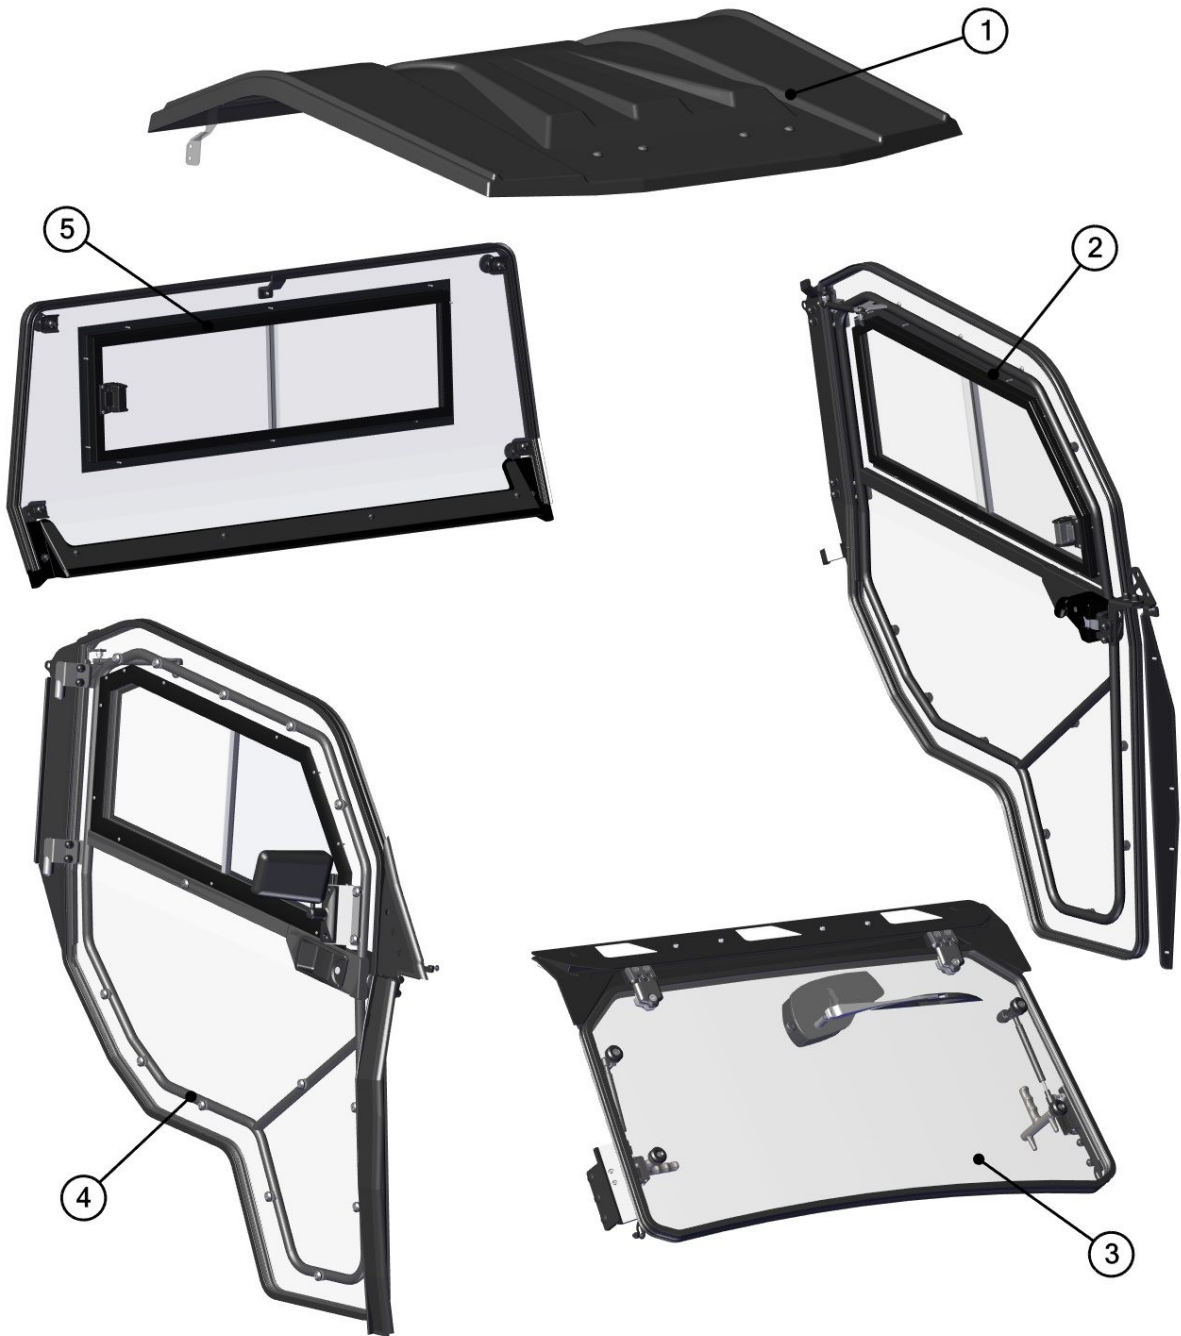

SPARE - PARTS CATALOG

POLARIS
GENERAL 1000 EPS

CAB PREVIEW

2

3

ID	Catalogue no.	Description	Qty
1	32S10U01S30	ROOF	1
2	32S10U01S40	LEFT DOOR	1
3	32S10U01S10	FRONT PANEL	1
4	32S10U01S50	RIGHT DOOR	1
5	32S10U01S20	REAR PANEL	1

FRONT PANEL

FOR ALL TECHNICAL QUESTIONS, PLEASE CALL
DFK AMERICA INC.
(630) 324-8585

5

ID	Catalogue no.	Description	Qty
1	32S10U01-10M009	FRONT UPPER SEALING ASSEMBLY	1
2	32S10U01-10M007	FRONT UPPER LEDGE ASSEMBLY	1
3	32S10U01-10M005	RIGHT FRONT HINGE ASSEMBLY	1
4	32S10U01-10M006	LEFT FRONT HINGE ASSEMBLY	1
5	002537	WIPER LATH	1
6	002535	WIPER ARM	1
7	00-10M005	WIPER MOTOR ASSEMBLY	1
8	32S10U01-10M001	FRONT GLASS WITH SEALING	1
9	00-20M005	GAS SPRING HOLDER ASSEMBLY	2
10	32S10U01-10M012	GAS SPRING ASSEMBLY	2
11	00-10M026	FRONT GLASS LOCK	2
12	32S10U01-10M013	RIGHT FRONT GLASS STOP HOLDER ASSEMBLY	1
13	32S10U01-10M004	FRONT GLASS STOP ASSEMBLY	2
14	32S10U01-10M015	LEFT FRONT GLASS STOP HOLDER ASSEMBLY	1