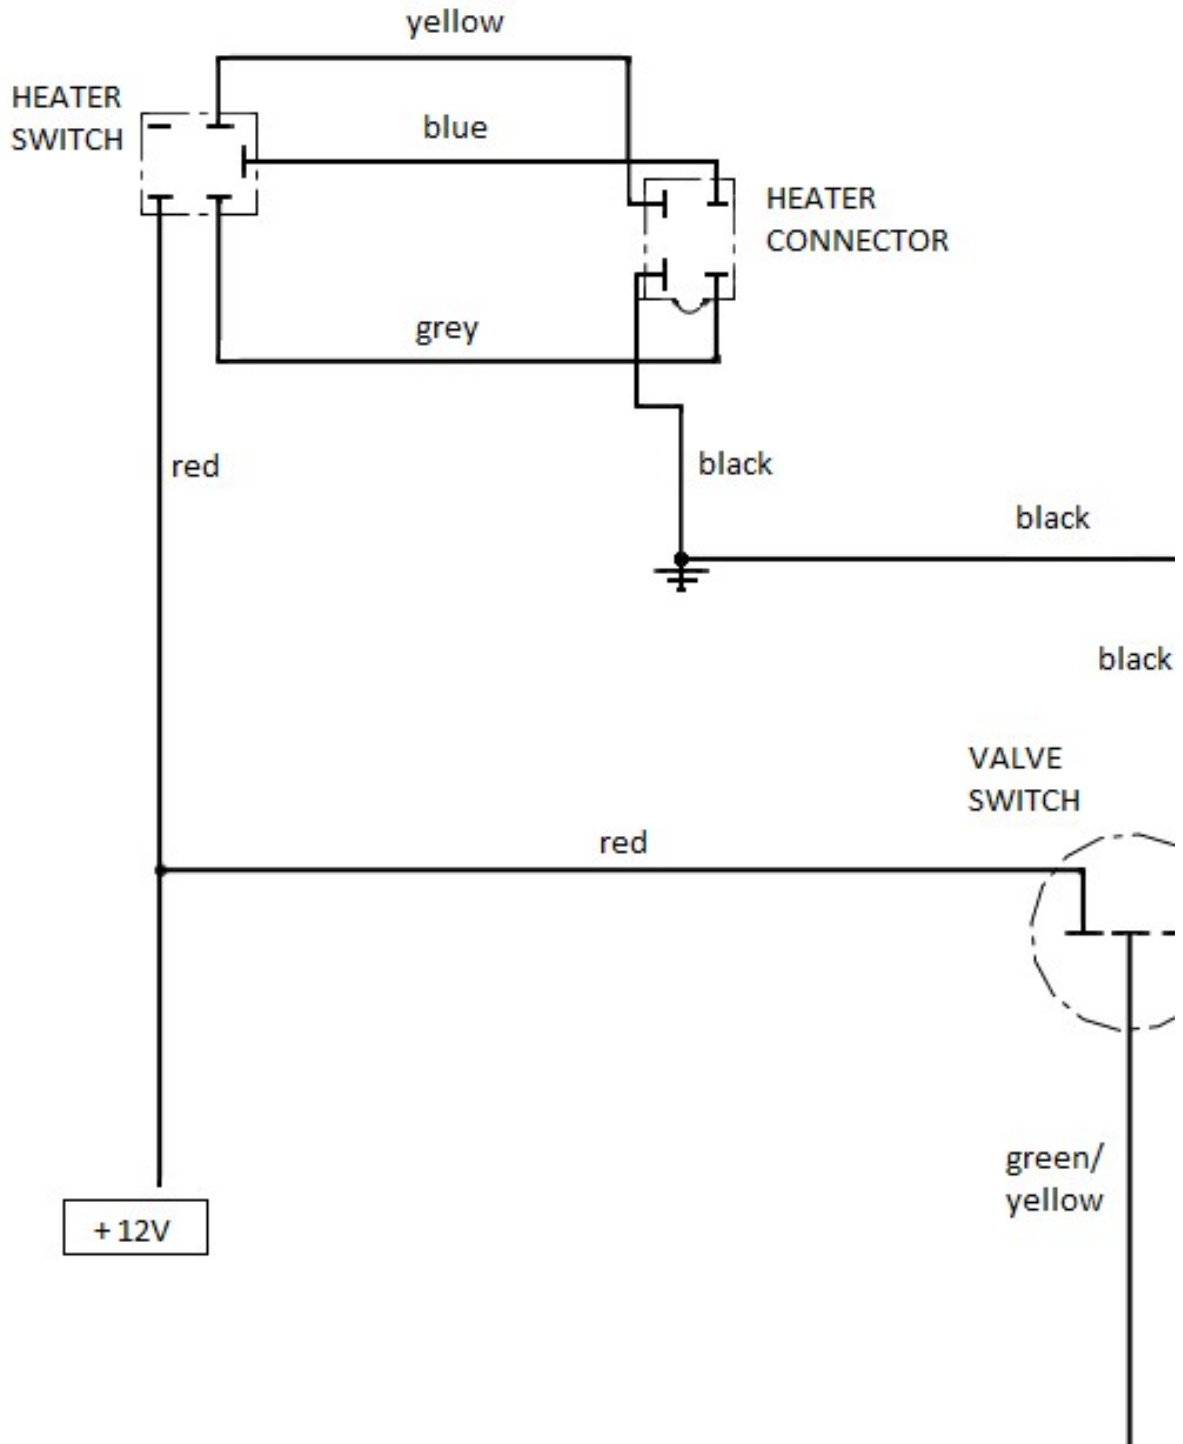

ELECTROINSTALLATION

Overall wiring diagram (wiper)

Overall wiring diagram (washer)

Overall wiring diagram (heater)

14

Position	Catalogue no.	Description	Qty
1	004322	SWITCH WIPER /WASHER /OFF	1
2	000885	WASHER TANK	1
3	001576	WASHER MOTOR	1
4	001652	FUSE BOX 2x1	1
5	002764	WIPER MOTOR 12V	1
6	32S10U01-01M001	WIPER HARNESS	1
7	32S10U01-03M001	WASHER HARNESS	1
8	00-197U-M005	WASHER TANK HOLDER ASSEMBLY	1
9	004307	HEATER	1
10	32S10U01-02M001	RIGHT HEATER COVER	1
11	32S10U01-02M002	LEFT HEATER COVER	1
12	32S10U01-02-003	HEATER HOLDER	1
13	002491	AIR VENT VALVE	1
14	002386	ELECTROMAGNETIC VALVE	1
15	001367	TIGHTENING STRAP 12-22MM	2
16	002642	TIGHTENING STRAP 14-27MM	10
17	002643	TIGHTENING STRAP 21-38MM	2
18	001368	TIGHTENING STRAP 40-60MM	4
19	002634	AIR VENT	4
20	002795	AIR HOSE	1
21	002705	AL SELFGLUED TAPE	1
22	003536	HEATER TUBE "Y" SMALL	1
23	002502	HEATER TUBE "Y" LARGE	1
24	002391	EL.VENT SWITCH	1
25	002702	HEATER SWITCH	1
26	32S10U01-02M004	HEATER HARNESS	1
27	000896	HEATER HOSE	1