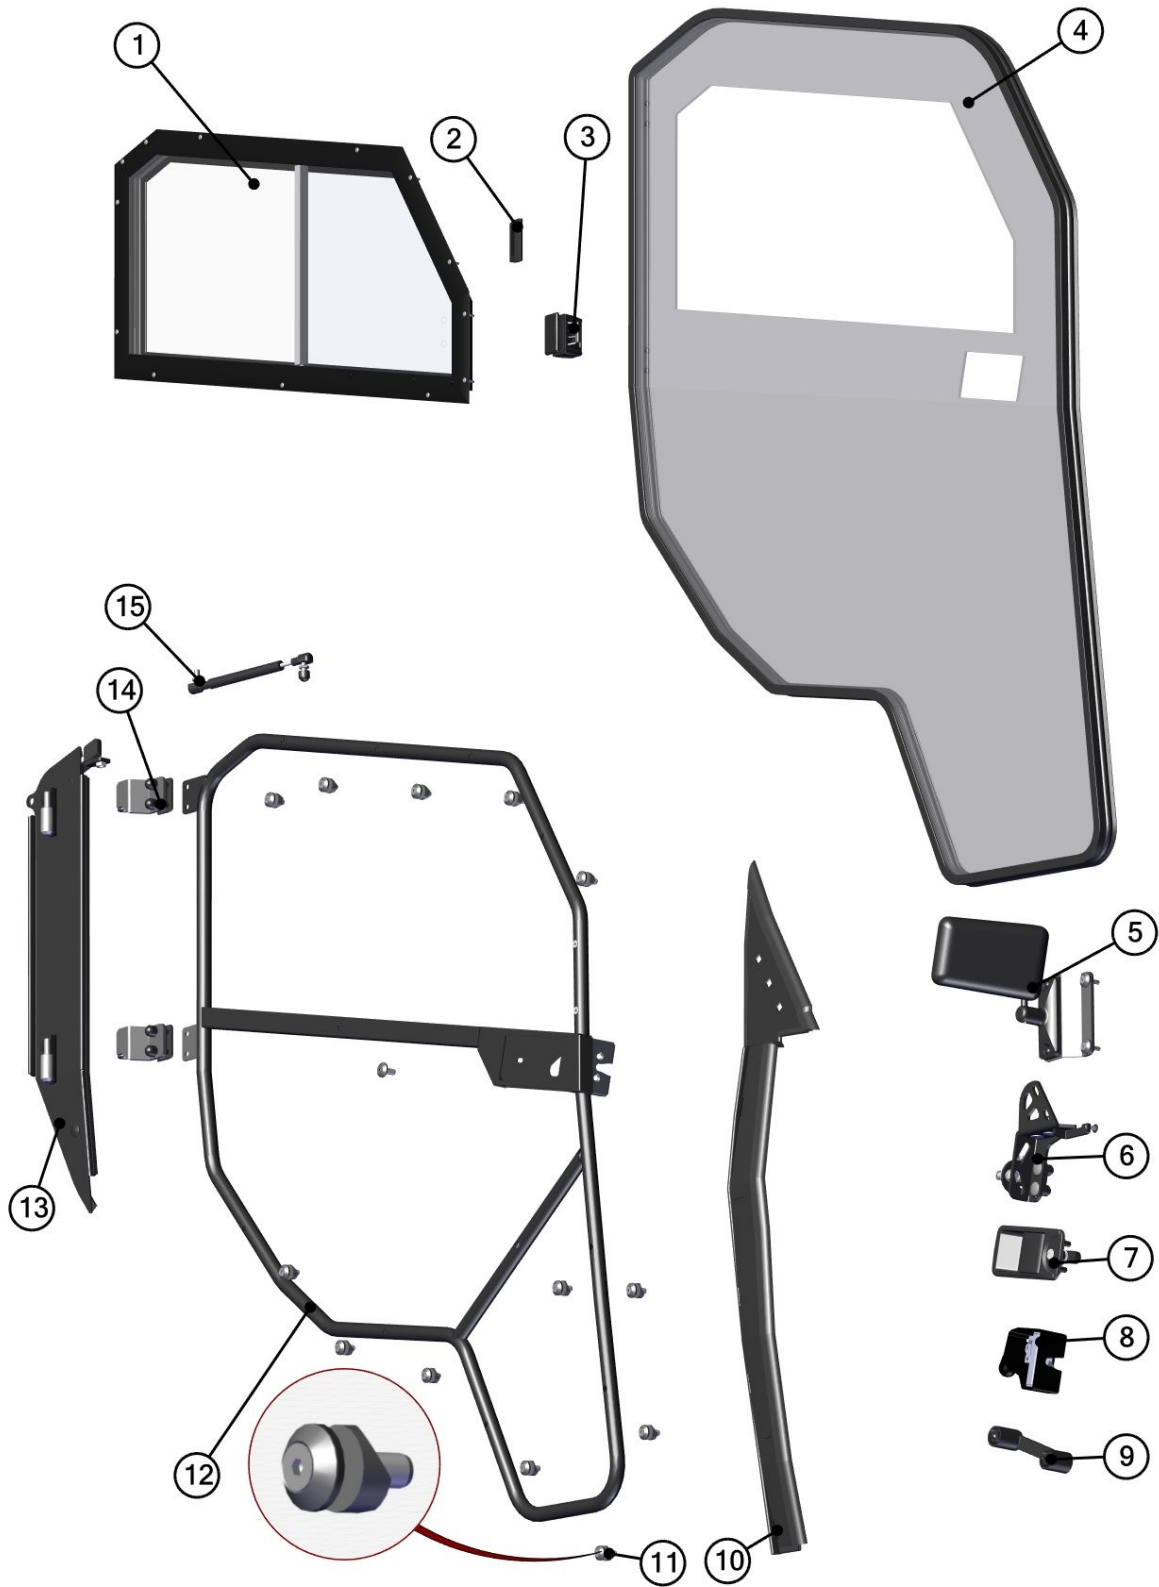

SPARE - PARTS CATALOG

POLARIS
GENERAL 1000 EPS

CAB PREVIEW

2

3

ID	Catalogue no.	Description	Qty
1	32S10U01S30	ROOF	1
2	32S10U01S40	LEFT DOOR	1
3	32S10U01S10	FRONT PANEL	1
4	32S10U01S50	RIGHT DOOR	1
5	32S10U01S20	REAR PANEL	1

ROOF

FOR ALL TECHNICAL QUESTIONS, PLEASE CALL
DFK AMERICA INC.
(630) 324-8585

9

ID	Catalogue no.	Description	Qty
1	32S10U01-30-001	ROOF PANEL	1
2	32S10U01-30-002	RIGHT ROOF HOLDER	1
3	00-117U-M002	FIXING ASSEMBLY 1	2
4	32S10U01-30-003	LEFT ROOF HOLDER	1
5	00-00M020	FIXING ASSEMBLY 2	4

LEFT DOOR + RIGHT DOOR

FOR ALL TECHNICAL QUESTIONS, PLEASE CALL
DFK AMERICA INC.
(630) 324-8585

10

11

LEFT TABLE

FOR ALL TECHNICAL QUESTIONS, PLEASE CALL
DFK AMERICA INC.
(630) 324-8585

ID	Catalogue no.	Description	Qty
1	32S10U01-40M002	LEFT WINDOW ASSEMBLY	1
2	001762	GLASS STOP	1
3	001700	GLASS LOCK	1
4	32S10U01-40M001	LEFT DOOR POLYCARBONATE	1
5	00-109U-M003	LEFT DOOR MIRROR	1
6	32S10U01-40M012	LEFT DOOR STOP ASSEMBLY	1
7	000841	OUTER DOOR LOCK	1
8	00-40M019	LEFT DOOR LOCK ASSEMBLY	1
9	00-40M018	DOOR HANDLE ASSEMBLY	1
10	32S10U01-40M013	LEFT DOOR SEALING ASSEMBLY	1
11	00-00M019	POLYCARBONATE FIXING ASSEMBLY	13
12	32S10U01-40W001	LEFT DOOR FRAME WELDED	1
13	32S10U01-40M007	LEFT DOOR BASE ASSEMBLY	1
14	00-105U-M004	LEFT DOOR HINGE ASSEMBLY	2
15	000867	GAS SPRING	1

RIGHT TABLE

ID	Catalogue no.	Description	Qty
1	32S10U01-50M002	RIGHT WINDOW ASSEMBLY	1
2	001762	GLASS STOP	1
3	001700	GLASS LOCK	1
4	32S10U01-50M001	RIGHT DOOR POLYCARBONATE	1
5	00-109U-M004	RIGHT DOOR MIRROR	1
6	32S10U01-50M012	RIGHT DOOR STOP ASSEMBLY	1
7	000841	OUTER DOOR LOCK	1
8	00-50M019	RIGHT DOOR LOCK ASSEMBLY	1
9	00-40M018	DOOR HANDLE ASSEMBLY	1
10	32S10U01-50M013	RIGHT DOOR SEALING ASSEMBLY	1
11	00-00M019	POLYCARBONATE FIXING ASSEMBLY	13
12	32S10U01-50W001	RIGHT DOOR FRAME WELDED	1
13	32S10U01-50M007	RIGHT DOOR BASE ASSEMBLY	1
14	00-105U-M005	RIGHT DOOR HINGE ASSEMBLY	2
15	000867	GAS SPRING	1