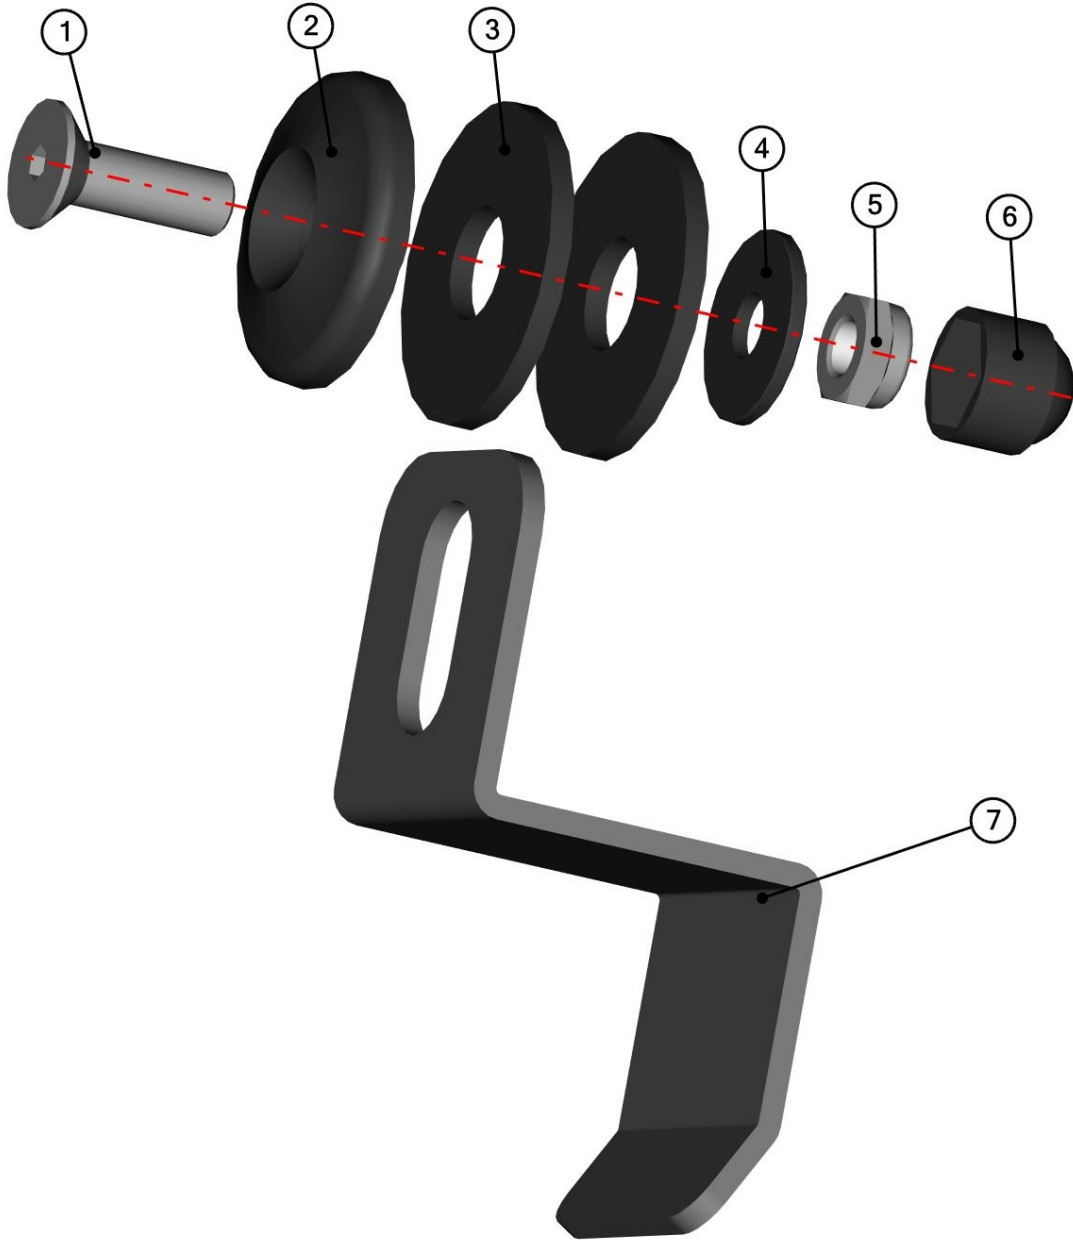

REAR ROOF HOLDER ASSEMBLY

42S07U01-30M004

ID	Catalogue no.	Description	Qty
1	001695	SCREW M8x25	1
2	001429	PLASTIC WASHER	1
3	001428	RUBBER WASHER	2
4	003322	WASHER 8 LARGE	1
5	001388	SELF-LOCKING NUT M8	1
6	001309	PLASTIC NUT COVER OK 13	1
7	42S07U01-30-005	REAR ROOF HOLDER	1

FOR ALL TECHNICAL QUESTIONS, PLEASE CALL

DFK AMERICA INC.

(630) 324-8585