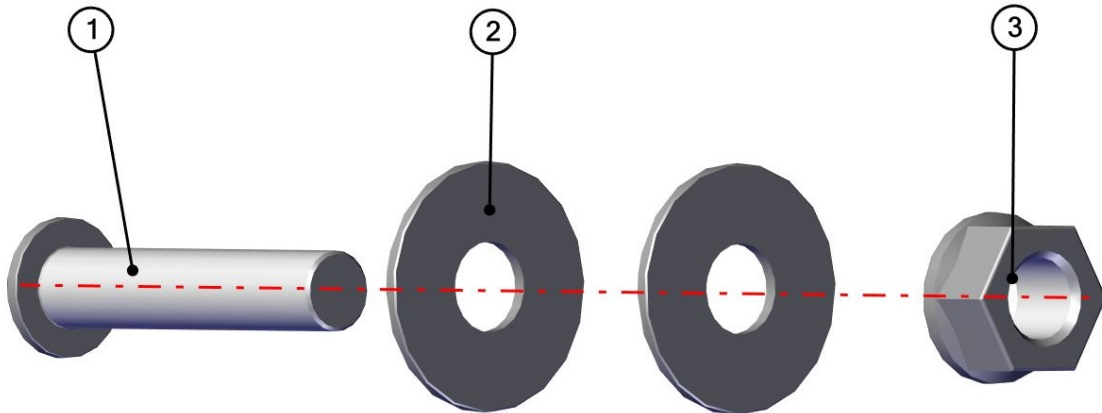

ORIGINAL SCREW REPLACEMENT ASSEMBLY
42S06U01-10M008

ID	Catalogue no.	Description	Qty
1	003918	SCREW M12x60	1
2	001590	WASHER 12 LARGE	2
3	002036	NUT M12	1

FOR ALL TECHNICAL QUESTIONS, PLEASE CALL
DFK AMERICA INC.
(630) 324-8585