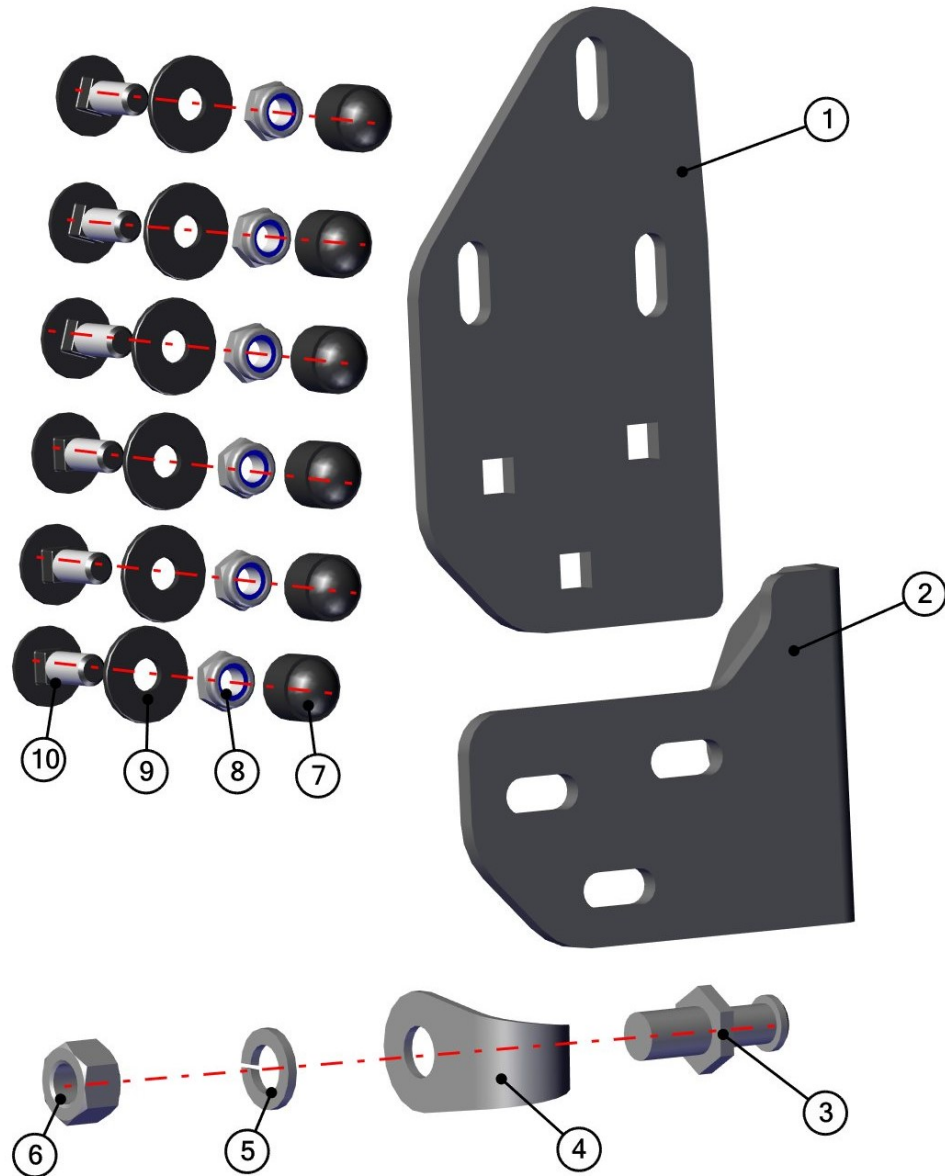

RIGHT FRONT DOOR STOP ASSEMBLY

42S06U01-50M002

53

ID	Catalogue no.	Description	Qty
1	42S06U01-50-013	DOOR STOP BASE	1
2	42S06U01-50-014	RIGHT DOOR STOP HOLDER	1
3	000854	DOOR STOP PIN	1
4	000855	DOOR STOP HOOK	1
5	000857	DOOR STOP WASHER	1
6	000856	DOOR STOP NUT	1
7	001309	PLASTIC NUT COVER OK13	6
8	001388	SELF-LOCKING NUT M8	6
9	003322	WASHER 8 LARGE	6
10	002575	SCREW M8x20	6

For the left door stop holder just use **42S06U01-40-014**.

FOR ALL TECHNICAL QUESTIONS, PLEASE CALL

DFK AMERICA INC.

(630) 324-8585