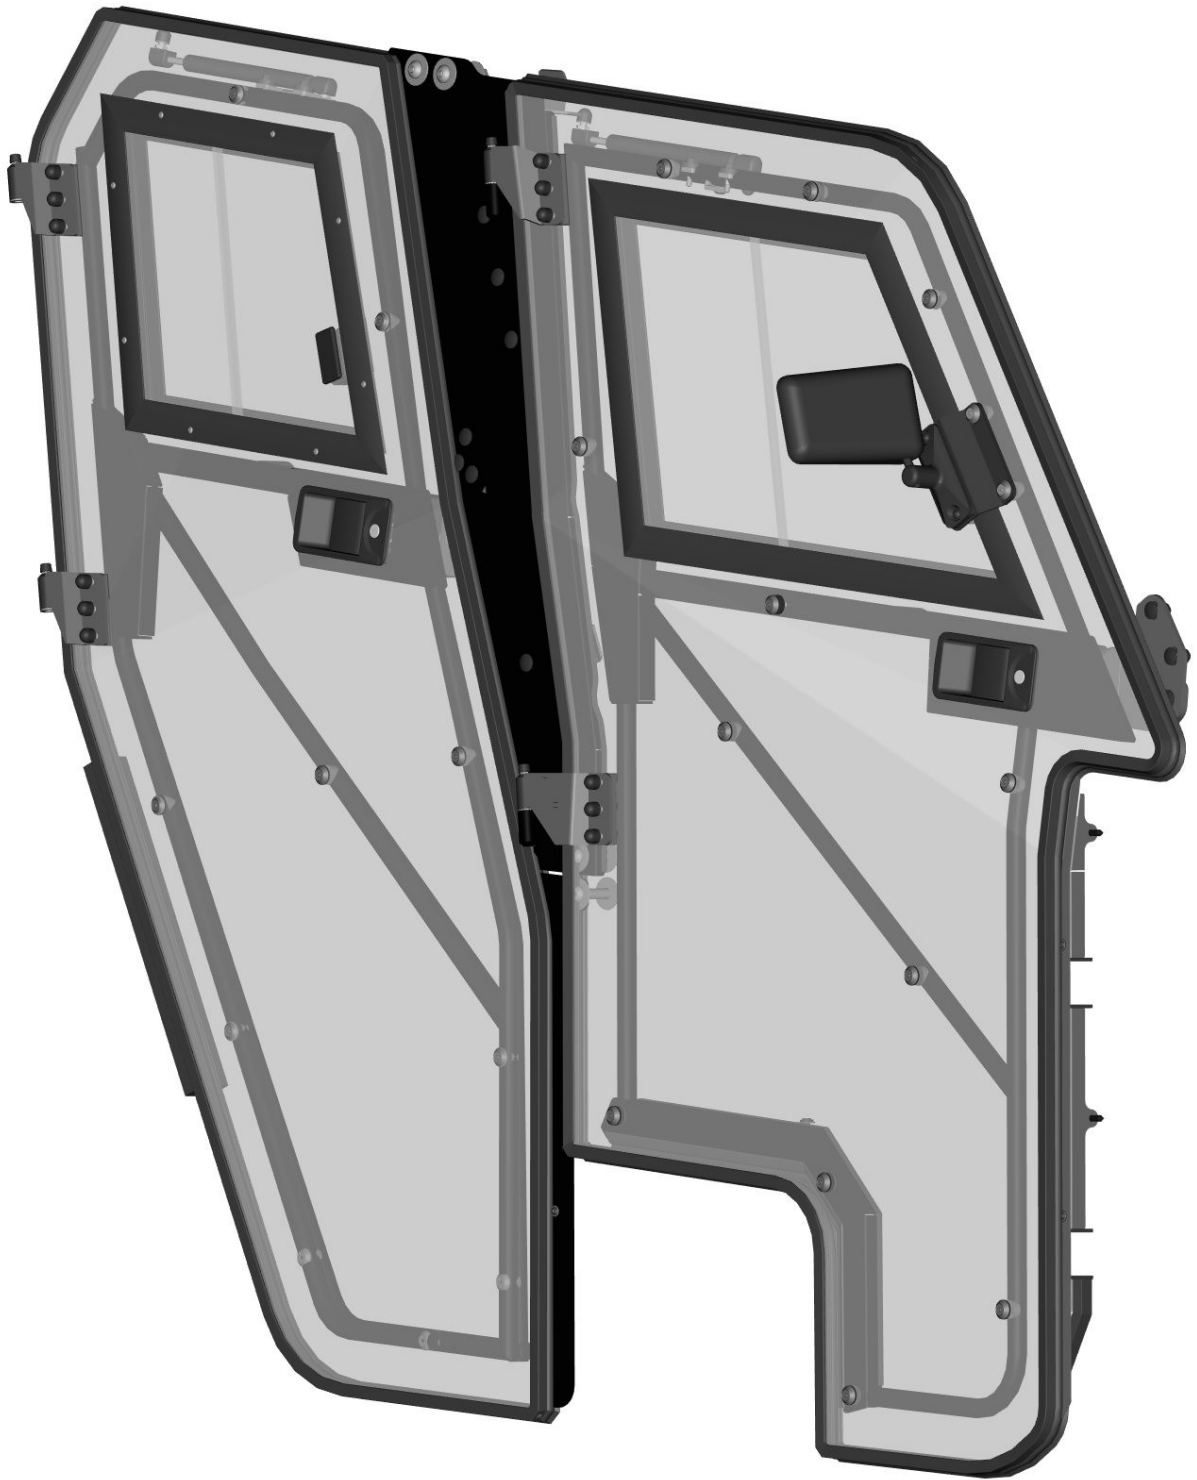

RIGHT+LEFT DOOR

25

FOR ALL TECHNICAL QUESTIONS, PLEASE CALL
DFK AMERICA INC.
(630) 324-8585