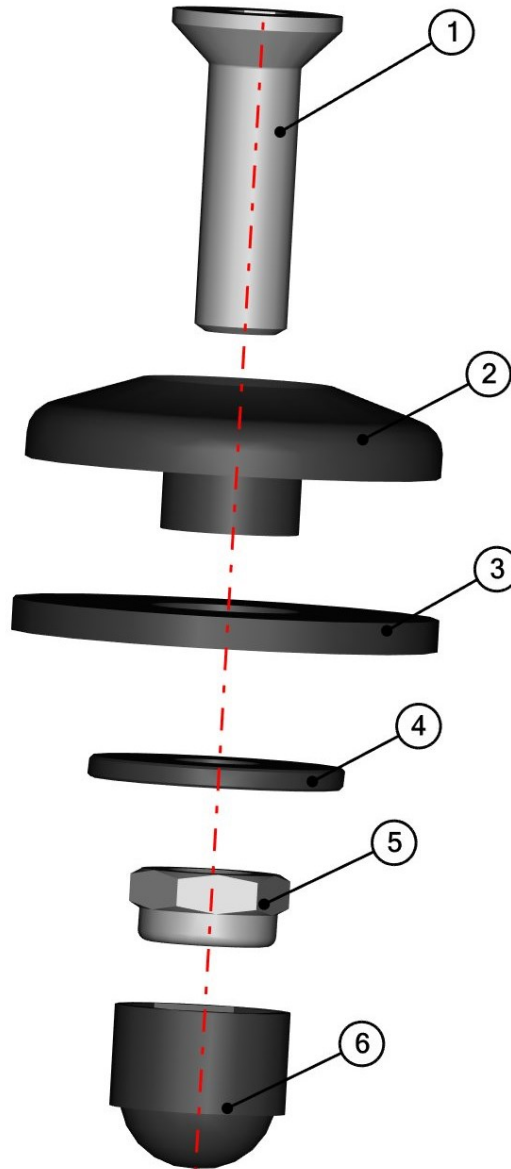

FIXING ASSEMBLY 1
00-117U-M002

12

ID	Catalogue no.	Description	Qty
1	002121	SCREW M8x30	1
2	001429	PLASTIC WASHER	1
3	001428	RUBBER WASHER	1
4	003322	WASHER 8 LARGE	1
5	001388	SELF-LOCKING NUT M8	1
6	001309	PLASTIC NUT COVER OK13	1

FOR ALL TECHNICAL QUESTIONS, PLEASE CALL
DFK AMERICA INC.
(630) 324-8585