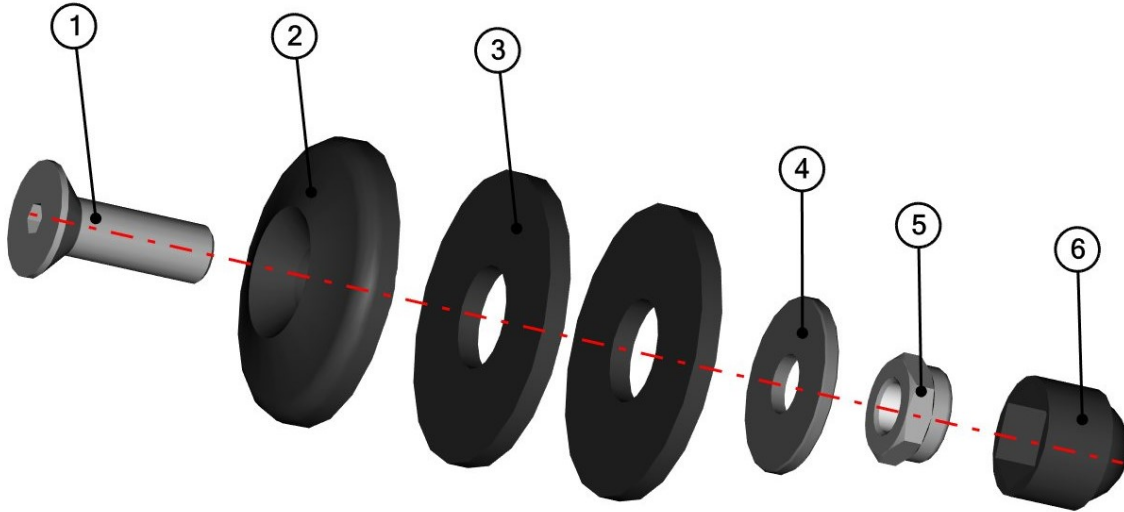

FOR ALL TECHNICAL QUESTIONS, PLEASE CALL  
 DFK AMERICA INC.  
 (630) 324-8585

**ROOF FIXING ASSEMBLY**  
**42S07U01-30M001**

22

ID	Catalogue no.	Description	Qty
1	001695	SCREW M8x25	1
2	001429	PLASTIC WASHER	1
3	001428	RUBBER WASHER	2
4	003322	WASHER 8 LARGE	1
5	001388	SELF-LOCKING NUT M8	1
6	001309	PLASTIC NUT COVER OK 13	1