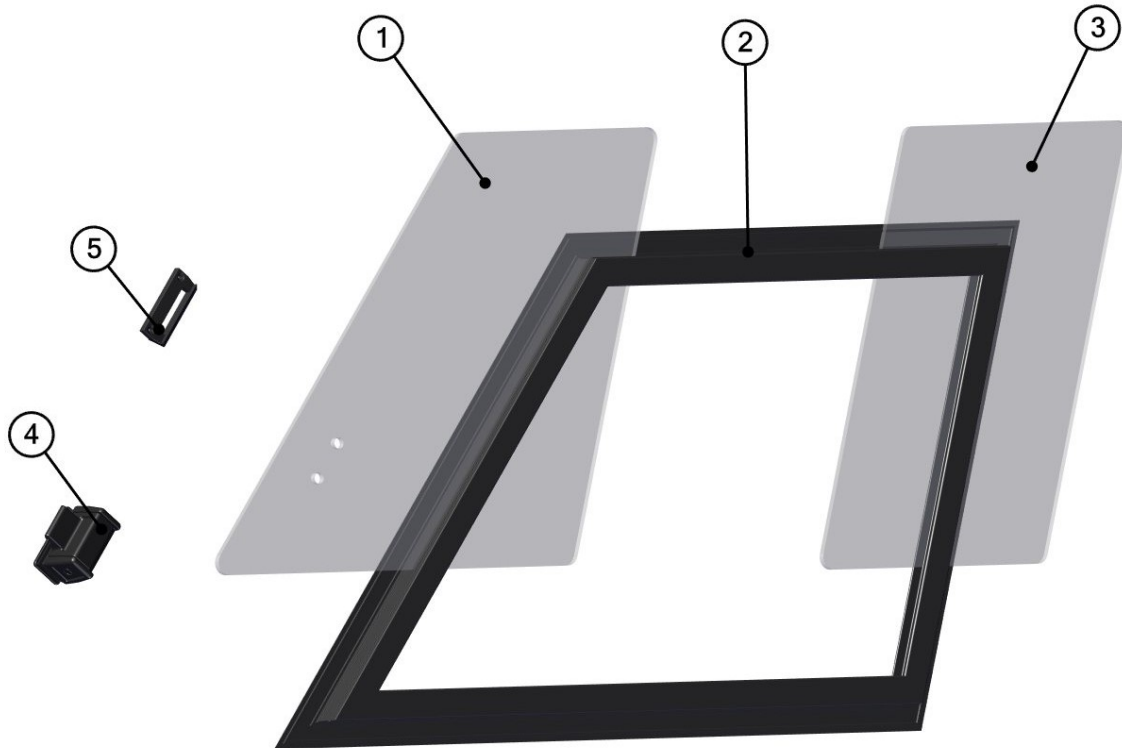

RIGHT FRONT WINDOW ASSEMBLY
42S06U01-50M001

47

ID	Catalogue no.	Description	Qty
1	42S06U01-50-010	DOOR GLASS MOVABLE	1
2	42S06U01-50-008	LEFT WINDOW FRAME	1
3	42S06U01-50-009	DOOR GLASS SOLID	1
4	001700	GLASS LOCK	1
5	001762	GLASS STOP	1

For the left window frame just use **42S06U01-40-008**.

FOR ALL TECHNICAL QUESTIONS, PLEASE CALL
DFK AMERICA INC.
(630) 324-8585