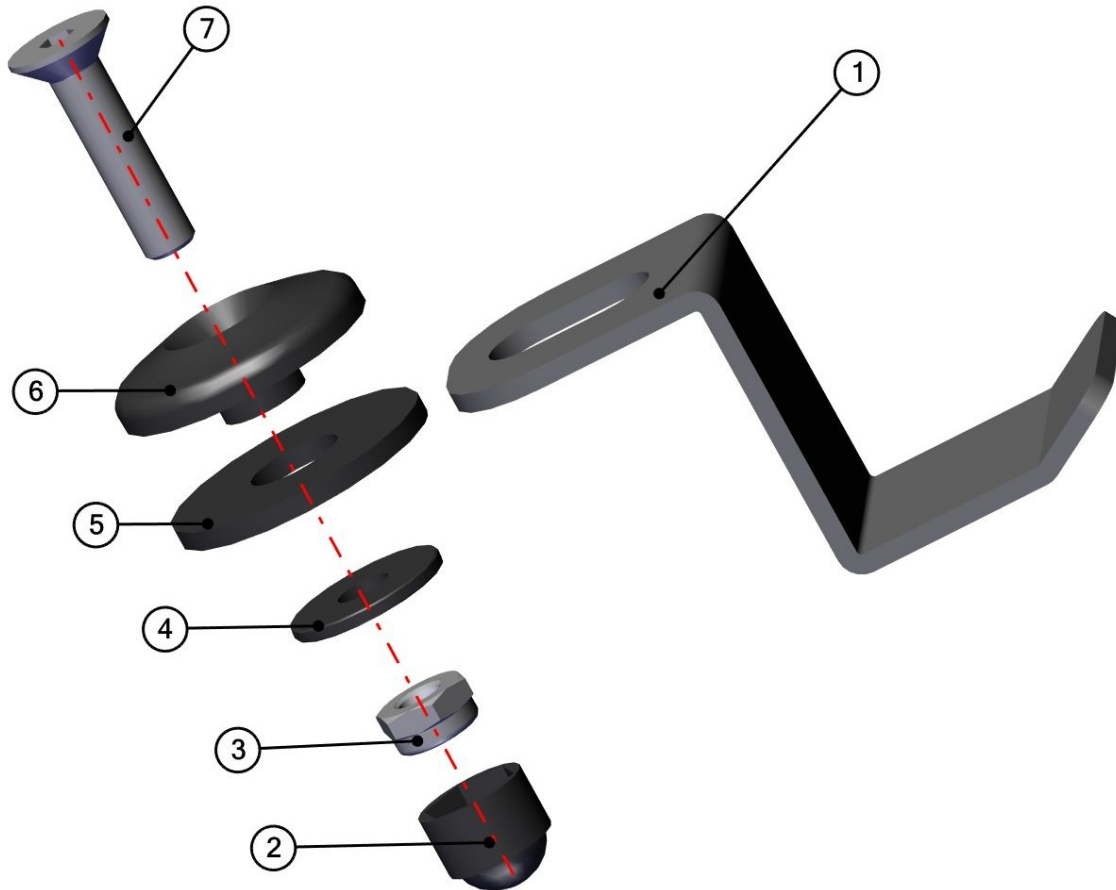

FRONT UPPER LEDGE HOLDER ASSEMBLY
42S06U01-10M005

7

ID	Catalogue no.	Description	Qty
1	42S06U01-10-008	FRONT UPPER LEDGE HOLDER	1
2	001309	PLASTIC NUT COVER OK13	1
3	001388	SELF-LOCKING NUT M8	1
4	003322	WASHER 8 LARGE	1
5	001428	RUBBER WASHER	1
6	001429	PLASTIC WASHER	1
7	001760	SCREW M8x35	1

FOR ALL TECHNICAL QUESTIONS, PLEASE CALL
DFK AMERICA INC.
(630) 324-8585