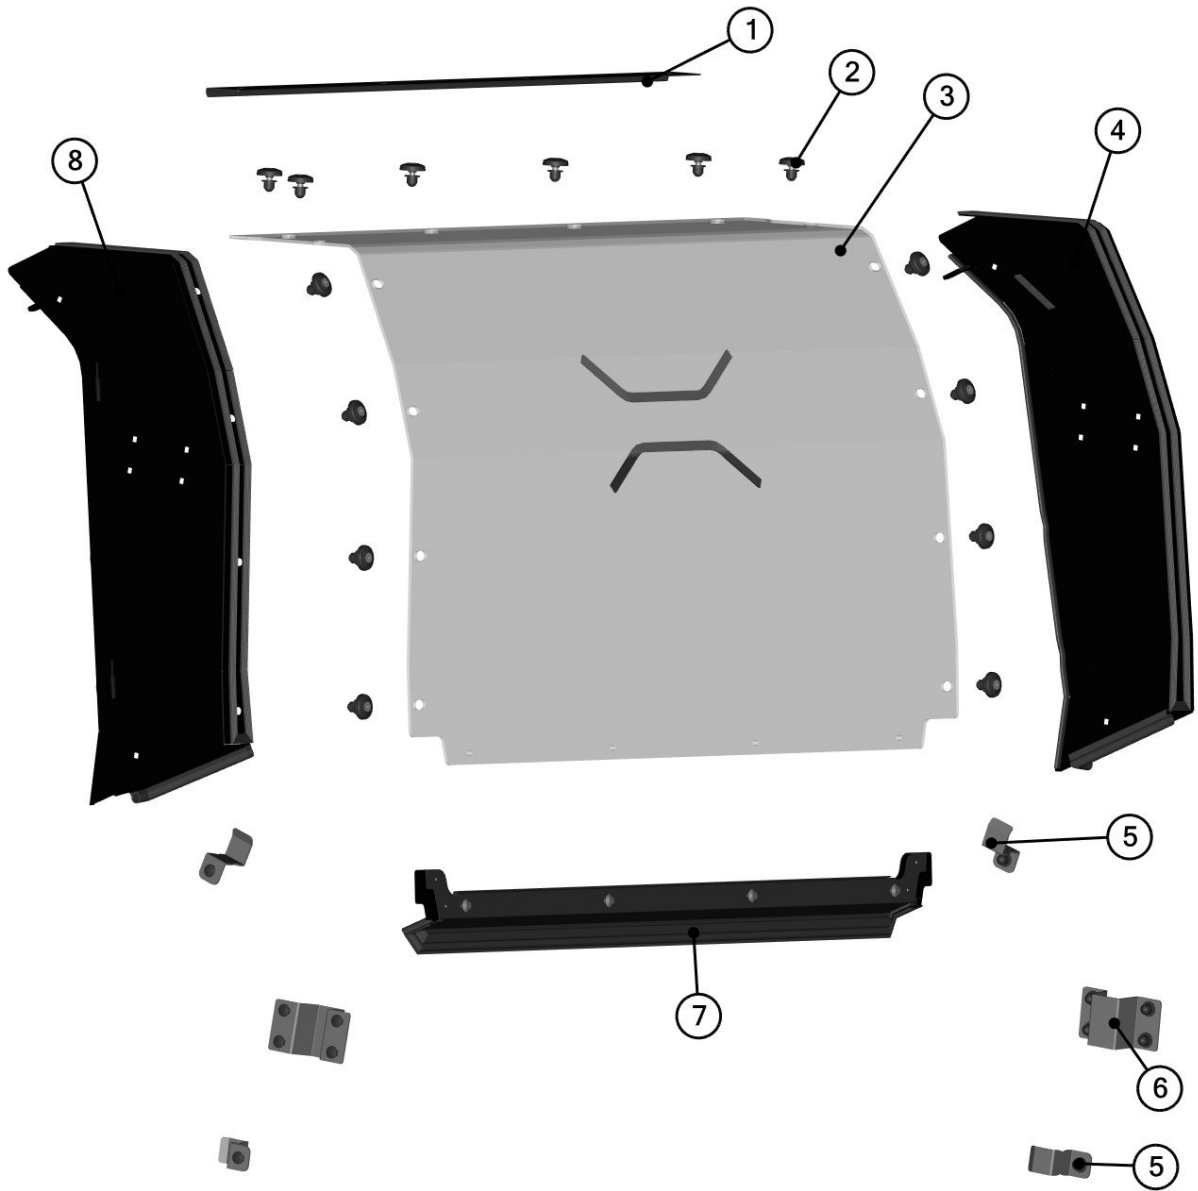

11

ID	Catalogue no.	Description	Qty
1	42S07U01-20M017	REAR UPPER LEDGE	1
2	00-117U-M002	REAR POLYCARBONATE FIXING ASSEMBLY	14
3	42S07U01-20-001	REAR POLYCARBONATE	1
4	42S07U01-20M007	RIGHT DOOR BASE ASSEMBLY	1
5	42S07U01-20M012	DOOR BASE HOLDER ASSEMBLY	4
6	42S07U01-20M010	DOOR BASE MIDDLE HOLDER ASSEMBLY	2
7	42S07U01-20M009	REAR BOTTOM LEDGE ASSEMBLY	1
8	42S07U01-20M019	LEFT DOOR BASE ASSEMBLY	1

FOR ALL TECHNICAL QUESTIONS, PLEASE CALL
DFK AMERICA INC.
(630) 324-8585