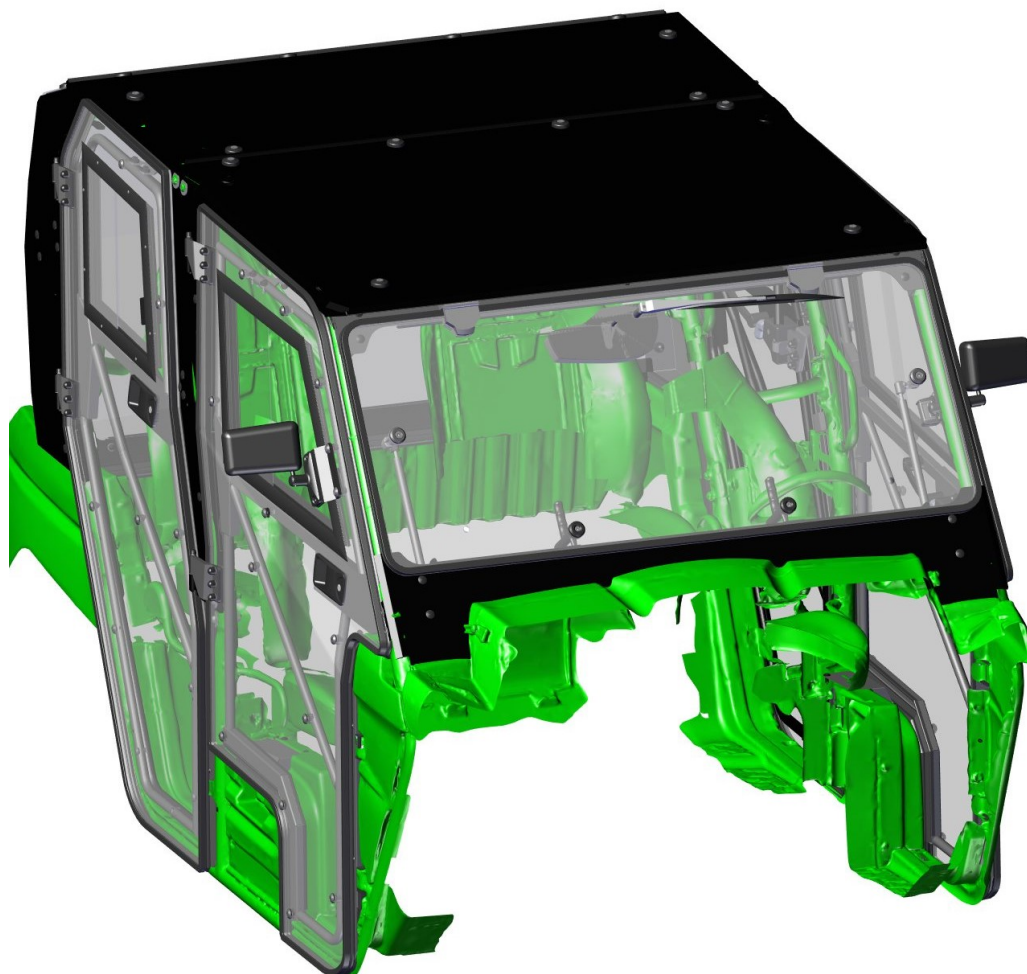

*SPARE - PARTS CATALOG*

**KAWASAKI**

**Teryx 800 LE - 4**

CAB PREVIEW

2

FOR ALL TECHNICAL QUESTIONS, PLEASE CALL  
DFK AMERICA INC.  
(630) 324-8585

3

ID	Catalogue no.	Description	Qty
1	42S07U01S30	ROOF PANEL	1
2	42S07U01S40	LEFT DOORS	1
3	42S06U01S10	FRONT PANEL	1
4	42S07U01S50	RIGHT DOORS	1
5	42S07U01S20	REAR PANEL	1