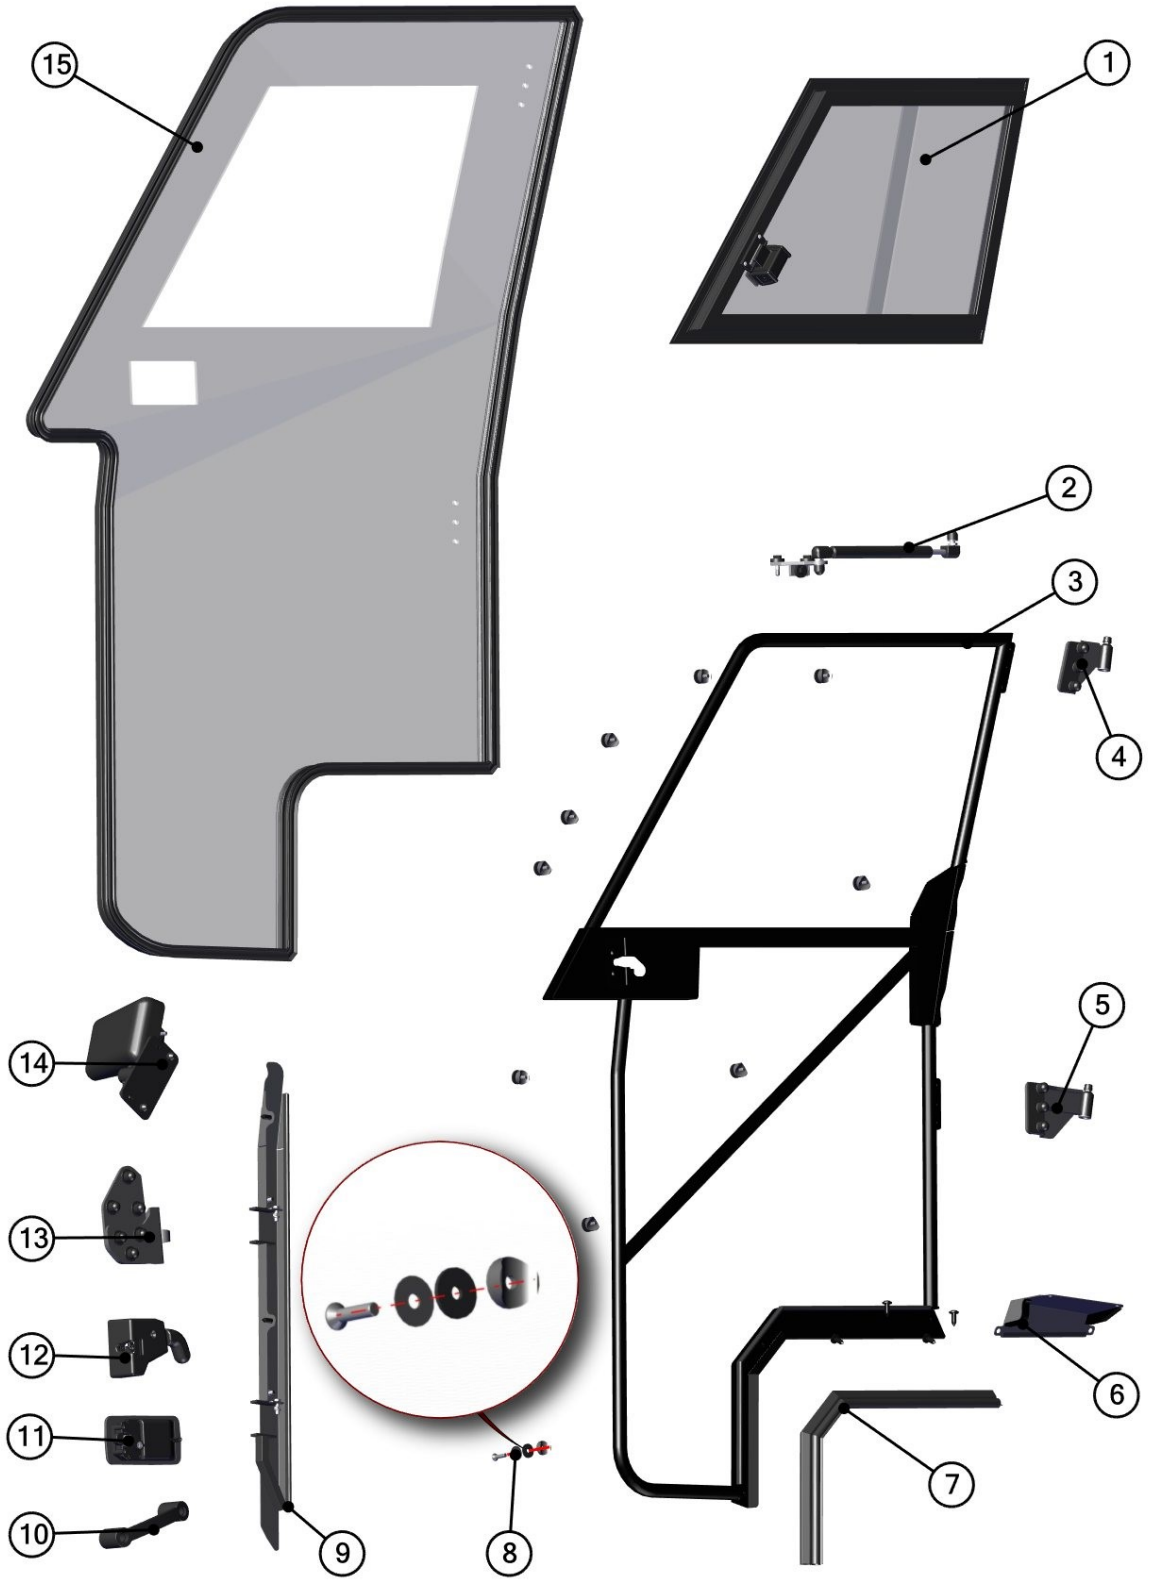

ID	Catalogue no.	Description	Qty
1	42S06U01-50M001	RIGHT WINDOW ASSEMBLY	1
2	42S06U01-50M013	GAS SPRING ASSEMBLY	1
3	42S06U01-50W001	RIGHT DOOR FRAME WELDED	1
4	42S06U01-50M016	RIGHT UPPER DOOR HINGE ASSEMBLY	1
5	42S06U01-50M015	RIGHT BOTTOM DOOR HINGE ASSEMBLY	1
6	42S06U01-50M004	GAS TANK COVER ASSEMBLY	1
7	001005^42S06U01S50	RUBBER PROFILE "PIRELA STRAIGHT"	1
8	00-00M019	POLYCARBONATE FIXING ASSEMBLY	10
9	42S06U01-50M009	RIGHT FRONT SEALING LEDGE ASSEMBLY	1
10	001703	DOOR HANDLE	1
11	000841	OUTER DOOR LOCK	1
12	001744	RIGHT INNER DOOR LOCK	1
13	42S06U01-50M002	RIGHT DOOR STOP ASSEMBLY	1
14	00-109U-M004	RIGHT DOOR MIRROR ASSEMBLY	1
15	42S06U01-50M012	RIGHT POLYCARBONATE WITH SEALING	1