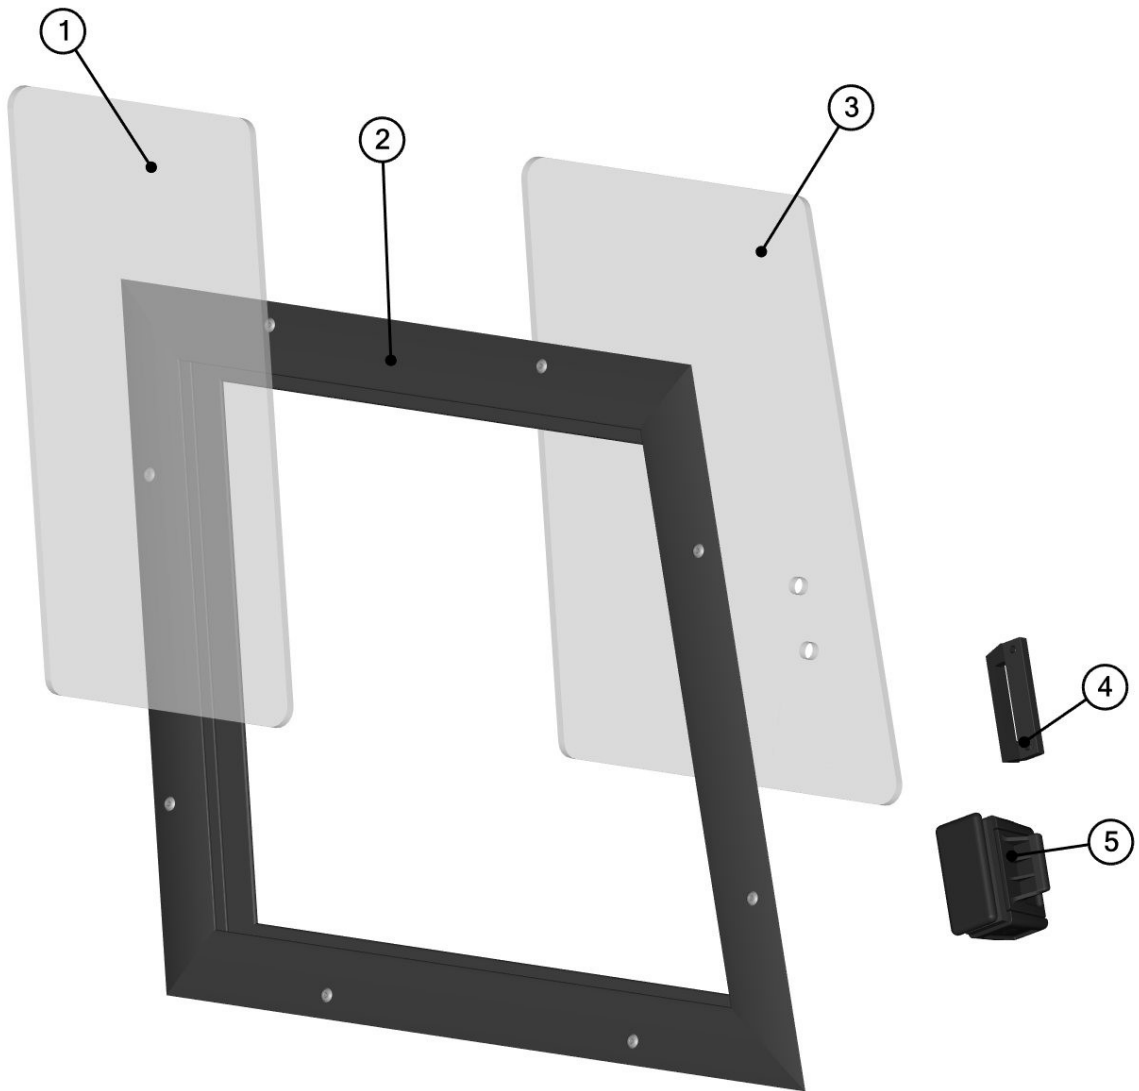

RIGHT REAR DOOR WINDOW

42S07U01-50M002

32

ID	Catalogue no.	Description	Qty
1	42S07U01-50-010	REAR GLASS SOLID	1
2	42S07U01-50-009	RIGHT WINDOW FRAME	1
3	42S07U01-50-011	REAR GLASS MOVABLE	1
4	001762	GLASS STOP	1
5	00-40M008	GLASS LOCK	1

For the LEFT REAR WINDOW FRAME just use 42S07U01-40-009.

FOR ALL TECHNICAL QUESTIONS, PLEASE CALL
DFK AMERICA INC.
(630) 324-8585