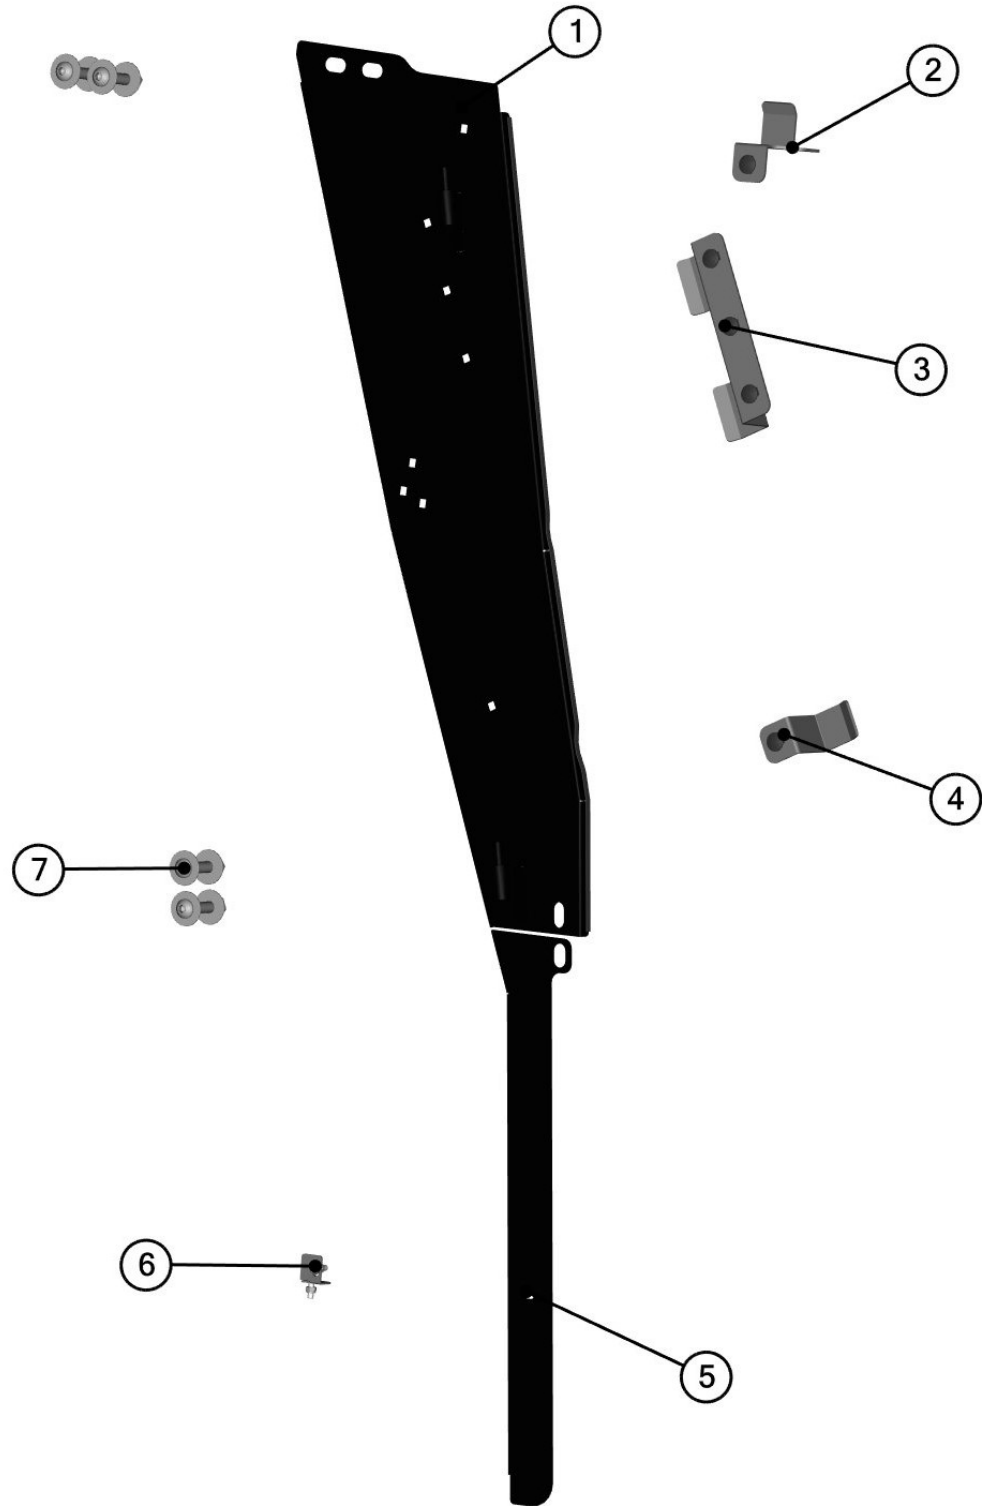

35

SEE NEXT PAGE

RIGHT TABLE

ID	Catalogue no.	Description	Qty
1	42S07U01-50W004	RIGHT FRONT DOOR BASE WELDED	1
2	42S06U01-20M004	FRONT DOOR BASE UPPER HOLDER ASSEMBLY	1
3	42S06U01-20M005	FRONT DOOR BASE MIDDLE HOLDER ASSEMBLY	1
4	42S06U01-20M006	FRONT DOOR BASE BOTTOM HOLDER ASSEMBLY	1
5	42S07U01-50M006	RIGHT FRONT DOOR BASE SEALING LEDGE	1
6	42S06U01-50M008	RIGHT FRONT DOOR BASE SEALING LEDGE HOLDER	1
7	42S06U01-10M008	FRONT DOOR BASE FIXING ASSEMBLY	4