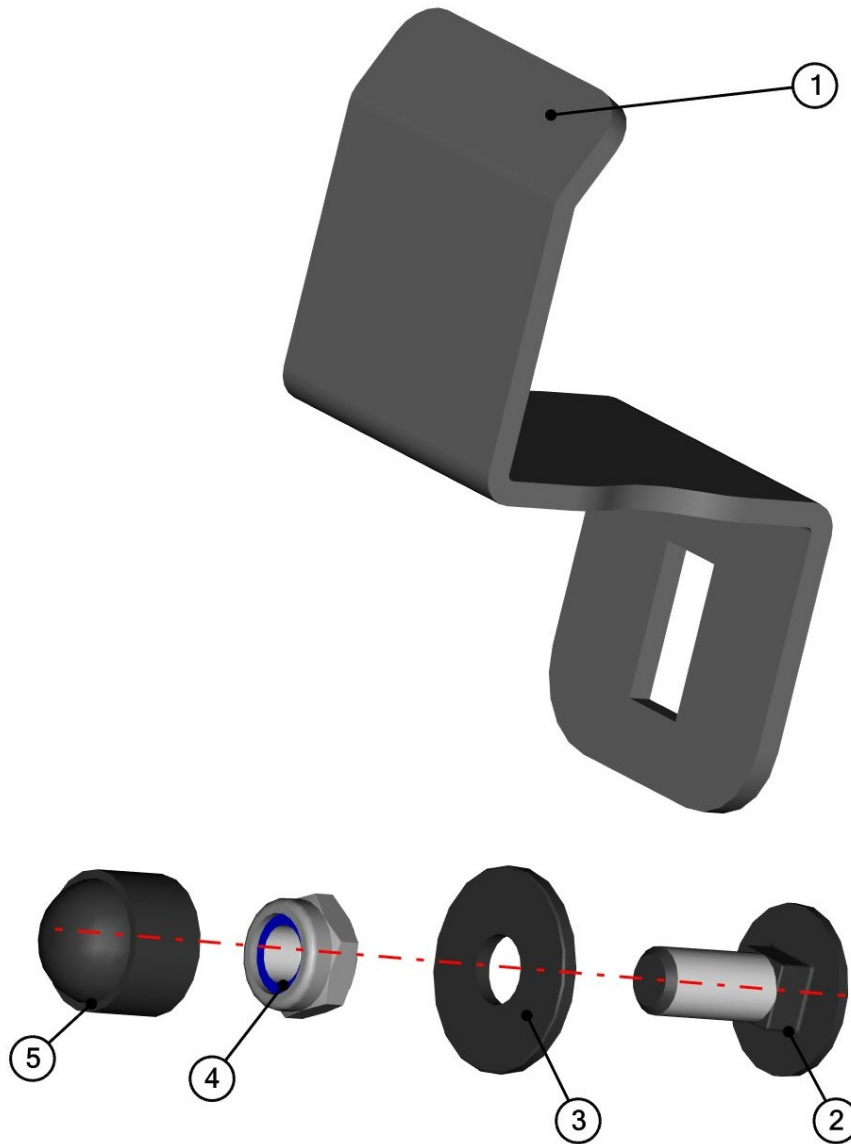

FOR ALL TECHNICAL QUESTIONS, PLEASE CALL  
DFK AMERICA INC.  
(630) 324-8585

**DOOR BASE HOLDER ASSEMBLY**  
**42S07U01-20M012**

13

ID	Catalogue no.	Description	Qty
1	42S07U01-20-012	REAR DOOR BASE HOLDER	1
2	002575	SCREW M8x20	1
3	003322	WASHER 8 LARGE	1
4	001388	SELF-LOCKING NUT M8	1
5	001309	PLASTIC NUT COVER OK13	1