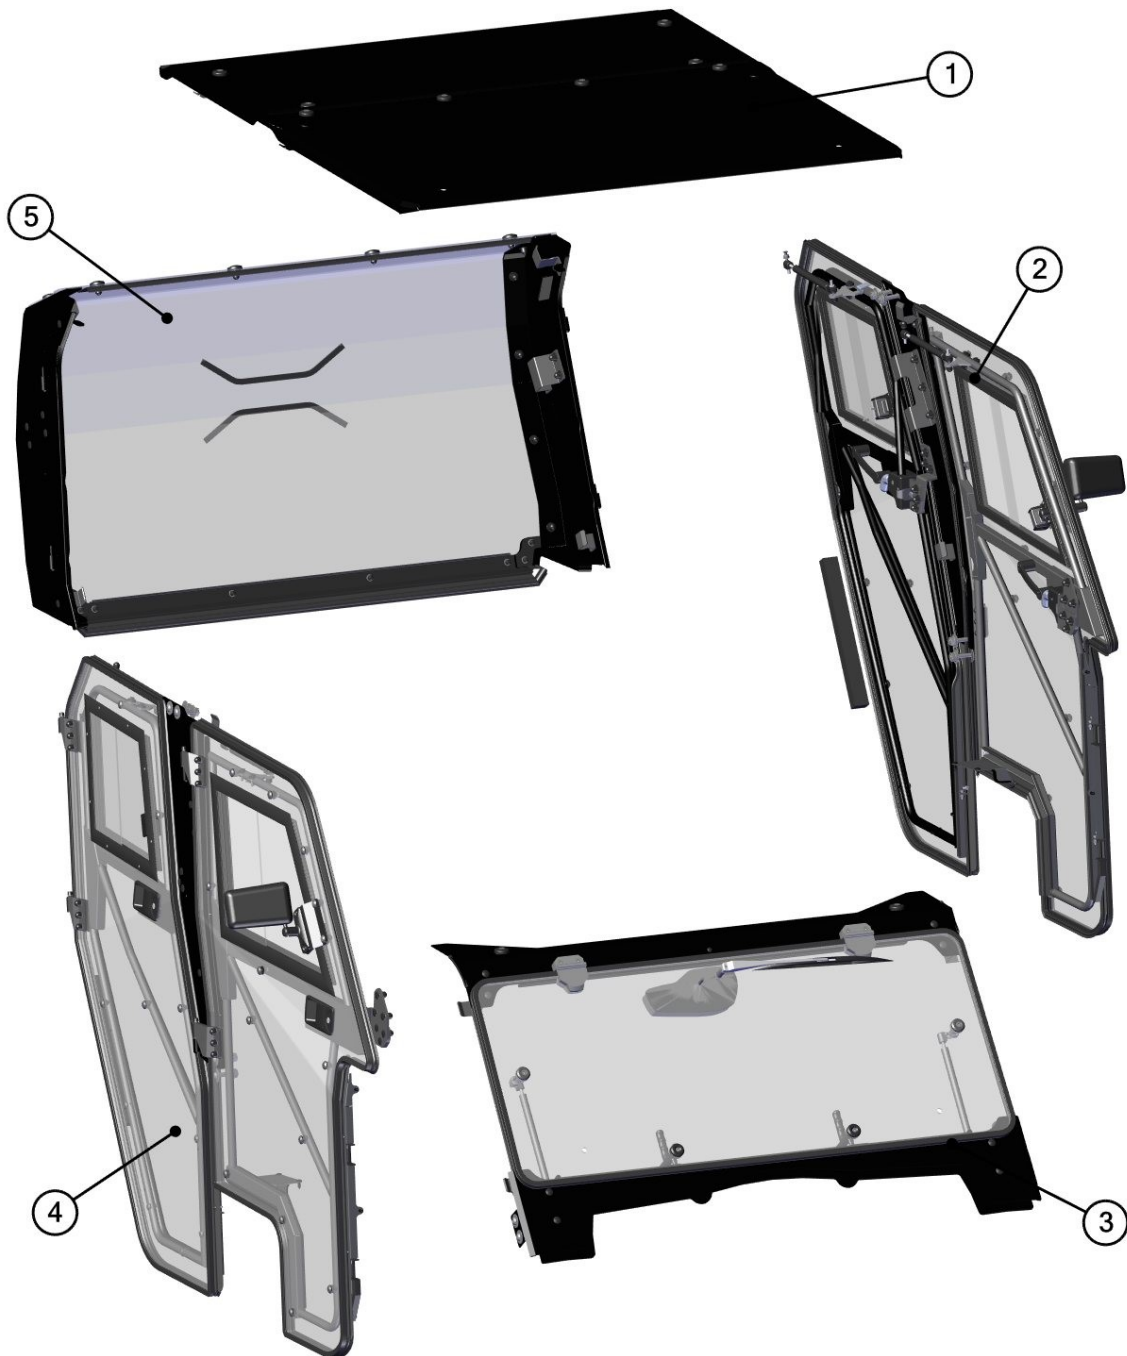

*SPARE - PARTS CATALOG*

**KAWASAKI**

**Teryx 800 LE - 4**

CAB PREVIEW

2

FOR ALL TECHNICAL QUESTIONS, PLEASE CALL  
DFK AMERICA INC.  
(630) 324-8585

3

ID	Catalogue no.	Description	Qty
1	42S07U01S30	ROOF PANEL	1
2	42S07U01S40	LEFT DOORS	1
3	42S06U01S10	FRONT PANEL	1
4	42S07U01S50	RIGHT DOORS	1
5	42S07U01S20	REAR PANEL	1

FOR ALL TECHNICAL QUESTIONS, PLEASE CALL  
 DFK AMERICA INC.  
 (630) 324-8585

FRONT PANEL

5

ID	Catalogue no.	Description	Qty
1	42S06U01-10M017	LEFT FRONT UPPER LEDGE HOLDER ASSEMBLY	1
2	42S06U01-10M005	FRONT UPPER LEDGE HOLDER ASSEMBLY	2
3	42S06U01-10M018	FRONT UPPER LEDGE ASSEMBLY	1
4	42S06U01-10M016	RIGHT FRONT UPPER LEDGE HOLDER ASSEMBLY	1
5	00-10M012	FRONT HINGE ASSEMBLY	2
6	42S06U01-10M019	WIPER ASSEMBLY	1
7	42S06U01-10M006	FRONT GLASS WITH SEALING	1
8	00-20M005	GAS SPRING HOLDER	2
9	00-10M022	GAS SPRING	2
10	00-10M023	FRONT GLASS LOCK	2
11	42S06U01-10M004	RIGHT FRONT BOTTOM LEDGE HOLDER ASSEMBLY	1
12	42S06U01-10M013	FRONT BOTTOM LEDGE ASSEMBLY	1
13	42S06U01-10M008	ORIGINAL SCREW REPLACEMENT ASSEMBLY	4
14	42S06U01-10M014	LEFT FRONT BOTTOM LEDGE HOLDER ASSEMBLY	1