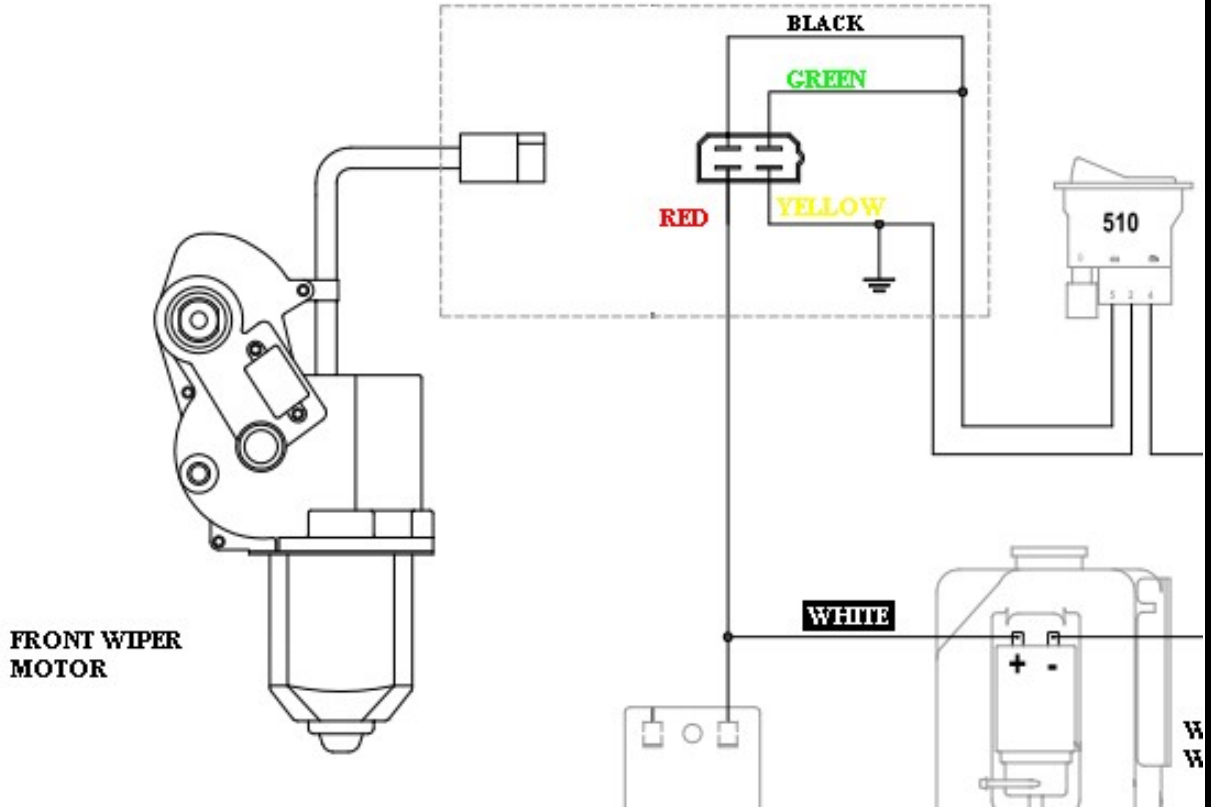

FOR ALL TECHNICAL QUESTIONS, PLEASE CALL  
 DFK AMERICA INC.  
 (630) 324-8585

ELECTROINSTALLATION

Overall wiring diagram (wiper/washer)

FRONT WIPER  
MOTOR

55

Overall wiring diagram (heater)

56

Position	Catalogue no.	Description	Qty
1	000968	SWITCH WIPER /WASHER /OFF	1
2	000885	WASHER TANK	1
3	001576	WASHER MOTOR	1
4	001652	FUSE BOX 2x1	1
5	002764	WIPER MOTOR 12V	1
6	42S06U01-01M001	WIPER HARNESS	1
7	42S06U01-02W001	HEATER HOLDER	1
8	002491	AIR VENT VALVE	1
9	002386	ELECTROMAGNETIC VALVE	1
10	001367	TIGHTENING STRAP 12-22MM	2
11	002642	TIGHTENING STRAP 14-27MM	10
12	002643	TIGHTENING STRAP 21-38MM	2
13	001368	TIGHTENING STRAP 40-60MM	4
14	002863	AIR VENT SMALLER	2
15	002379	AIR VENT BIGGER	2
16	002795	AIR HOSE	1
17	002705	AL SELFGLUED TAPE	1
18	003536	HEATER TUBE "Y" SMALL	1
19	002502	HEATER TUBE "Y" LARGE	1
20	002391	EL.VENT SWITCH	1
21	002702	HEATER SWITCH	1
22	42S06U01-02M006	HEATER HARNESS	1
23	000896	HEATER HOSE	1
24	002624	HEATER	1
25	42S06U01-03M001	WASHER HARNESS	1