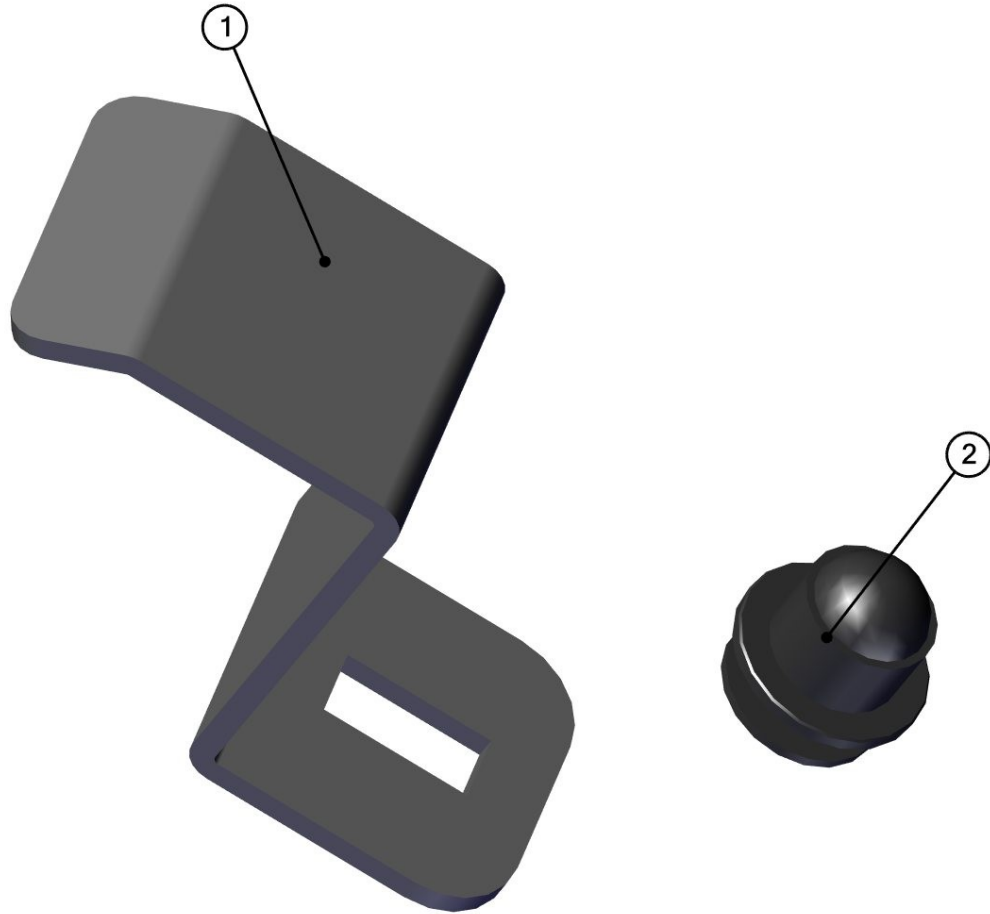

FRONT DOOR BASE BOTTOM HOLDER ASSEMBLY
42S06U01-20M006

40

ID	Catalogue no.	Description	Qty
1	42S06U01-20-004	BOTTOM DOOR BASE HOLDER	1
2	42S06U01-20M002	HOLDER FIXING ASSEMBLY	1