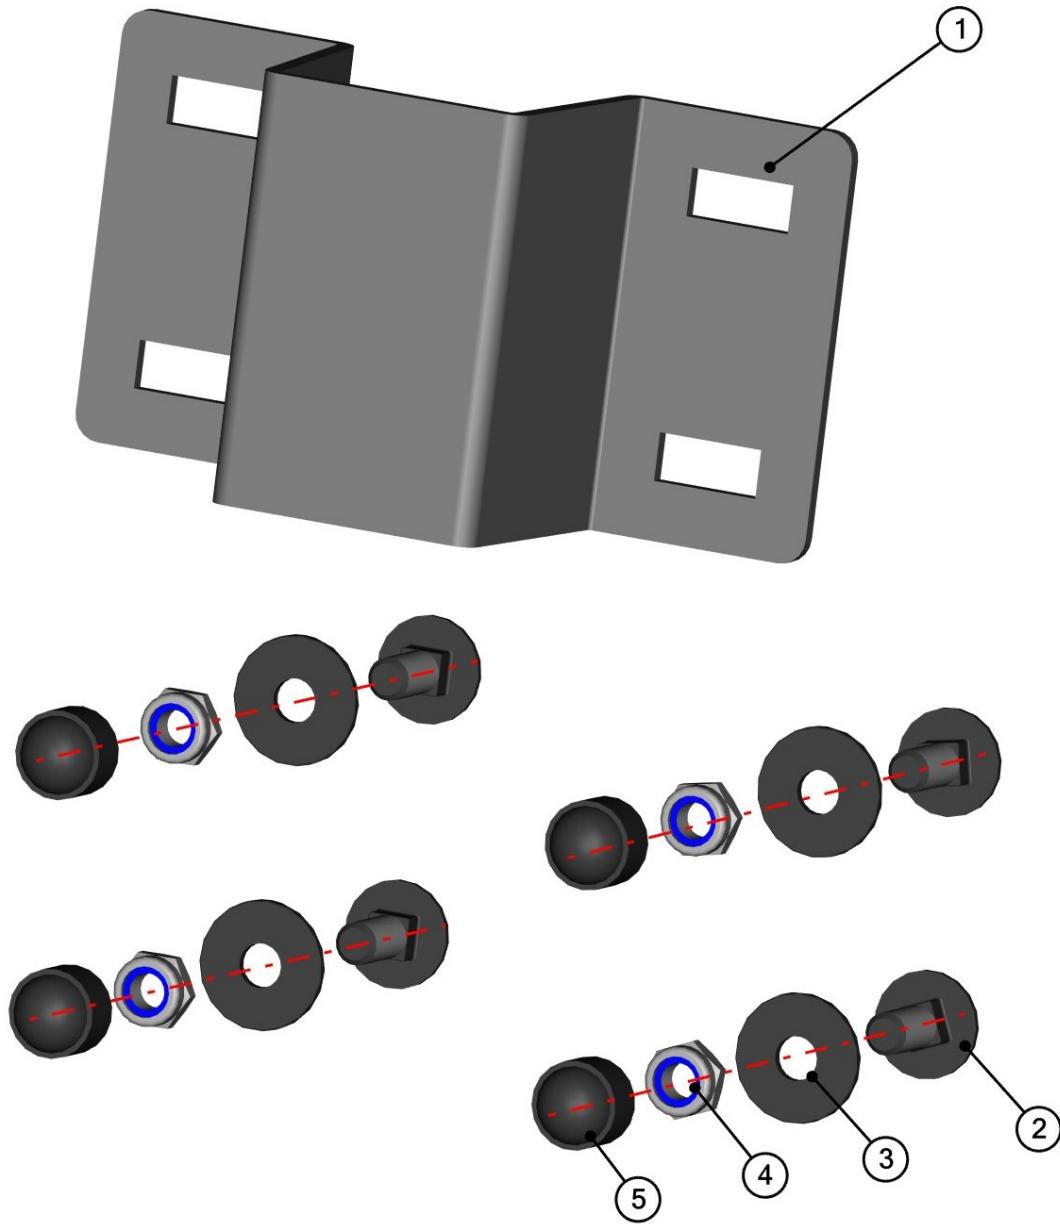

DOOR BASE MIDDLE HOLDER ASSEMBLY
42S07U01-20M010

14

ID	Catalogue no.	Description	Qty
1	42S07U01-20-009	REAR DOOR BASE MIDDLE HOLDER	1
2	002575	SCREW M8x20	4
3	003322	WASHER 8 LARGE	4
4	001388	SELF-LOCKING NUT M8	4
5	001309	PLASTIC NUT COVER OK13	4

FOR ALL TECHNICAL QUESTIONS, PLEASE CALL
DFK AMERICA INC.
(630) 324-8585