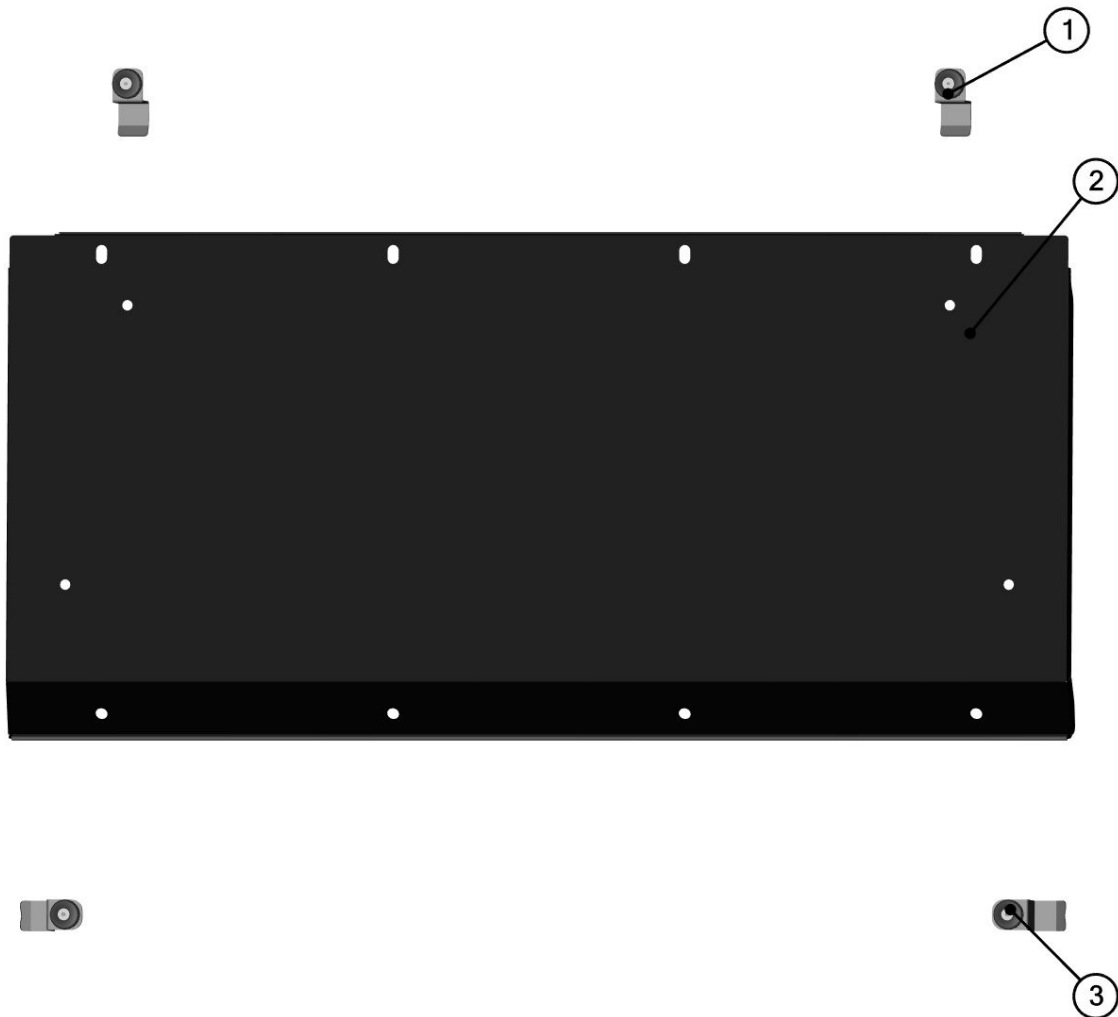

FRONT ROOF

18

19

ID	Catalogue no.	Description	Qty
1	42S07U01-30-003	FRONT ROOF PANEL	1
2	42S06U01-30M002	ROOF HOLDER ASSMEBLY	2
3	42S07U01-30M001	ROOF FIXING ASSEMBLY	4

REAR ROOF

20

21

ID	Catalogue no.	Description	Qty
1	42S07U01-30M004	REAR ROOF HOLDER ASSEMBLY	2
2	42S07U01-30W001	REAR ROOF PANEL WELDED	1
3	42S06U01-30M002	ROOF HOLDER ASSEMBLY	2