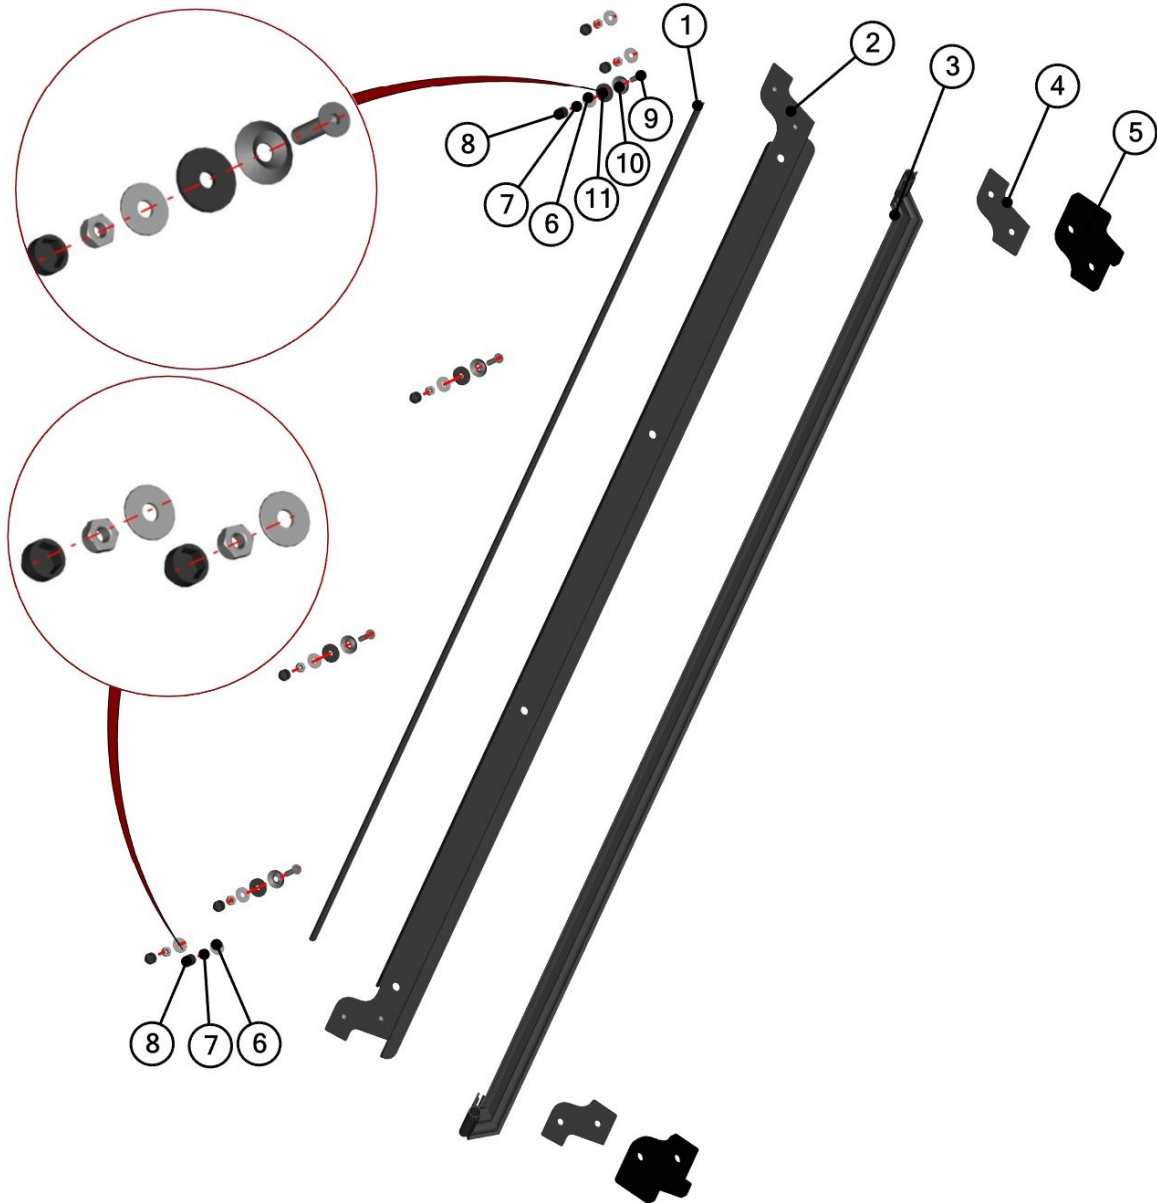

FOR ALL TECHNICAL QUESTIONS, PLEASE CALL  
 DFK AMERICA INC.  
 (630) 324-8585

**DOOR BASE MIDDLE HOLDER ASSEMBLY**  
**42S07U01-20M010**

14

ID	Catalogue no.	Description	Qty
1	42S07U01-20-009	REAR DOOR BASE MIDDLE HOLDER	1
2	002575	SCREW M8x20	4
3	003322	WASHER 8 LARGE	4
4	001388	SELF-LOCKING NUT M8	4
5	001309	PLASTIC NUT COVER OK13	4

FOR ALL TECHNICAL QUESTIONS, PLEASE CALL  
 DFK AMERICA INC.  
 (630) 324-8585

**REAR BOTTOM LEDGE ASSEMBLY**

42S07U01-20M019

ID	Catalogue no.	Description	Qty
1	001001^42S07U01-20M009	RUBBER PROFILE "LEMOVKA"	1
2	42S07U01-20W003	REAR BOTTOM LEDGE WELDED	1
3	001005^42S07U01-20M009	RUBBER PROFILE "PIRELA STRAIGHT"	1
4	42S07U01-20-015	REAR BOTTOM LEDGE SEALING	2
5	42S07U01-20-003	REAR BOTTOM LEDGE SEALING EPDM	2
6	001337	WASHER 6 LARGE	8
7	001392	SELF-LOCKING NUT M6	8
8	001348	PLASTIC NUT COVER OK 10	8
9	002120	SCREW M6x25	4
10	001715	PLASTIC WASHER	4
11	001735	RUBBER WASHER	4