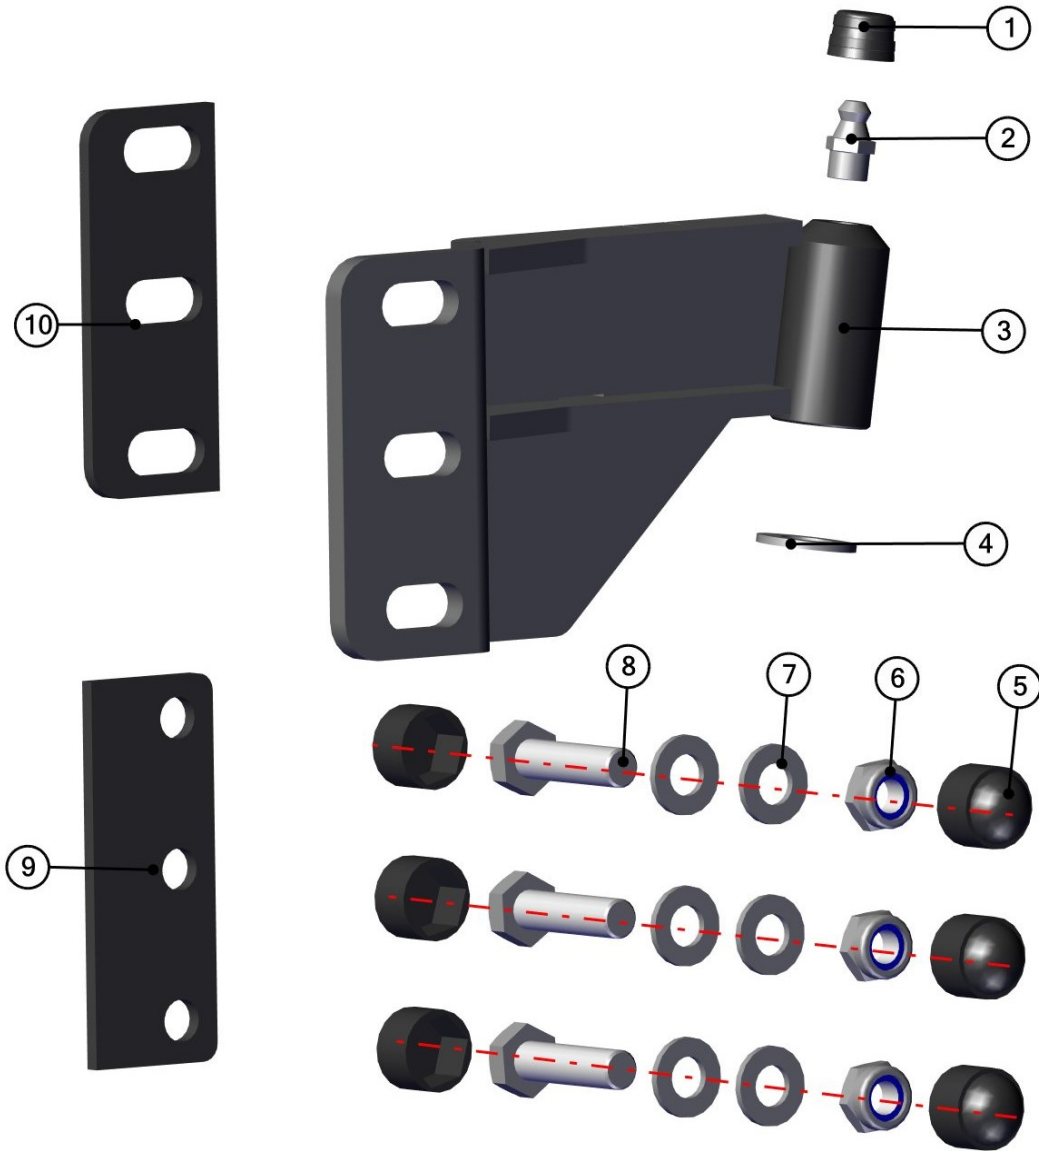

FOR ALL TECHNICAL QUESTIONS, PLEASE CALL

DFK AMERICA INC.

(630) 324-8585

**RIGHT UPPER FRONT DOOR HINGE ASSEMBLY**

**42S06U01-50M016**

49

ID	Catalogue no.	Description	Qty
1	001431	RUBBER COVER	1
2	001430	LUBRICATOR	1
3	42S06U01-50W004	RIGHT UPPER DOOR HINGE WELDED	1
4	001485	WASHER 10	1
5	001309	PLASTIC NUT COVER OK13	6
6	001388	SELF-LOCKING NUT M8	3
7	001387	WASHER 8	6
8	001411	SCREW M8x30	3
9	42S06U01-50-029	UPPER HINGE FRAME WASHER	1
10	42S06U01-50-028	UPPER HINGE WASHER	1

For the left upper front door hinge welded just use **42S06U01-40W004**.

FOR ALL TECHNICAL QUESTIONS, PLEASE CALL

DFK AMERICA INC.

(630) 324-8585

**RIGHT BOTTOM FRONT DOOR HINGE ASSEMBLY**

**42S06U01-50M015**

50

ID	Catalogue no.	Description	Qty
1	001431	RUBBER COVER	1
2	001430	LUBRICATOR	1
3	42S06U01-50W003	RIGHT BOTTOM DOOR HINGE WELDED	1
4	001485	WASHER 10	1
5	001309	PLASTIC NUT COVER OK13	6
6	001388	SELF-LOCKING NUT M8	3
7	001387	WASHER 8	6
8	001411	SCREW M8x3	3
9	42S06U01-50-025	BOTTOM HINGE FRAME WASHER	1
10	42S06U01-50-024	BOTTOM HINGE WASHER	1