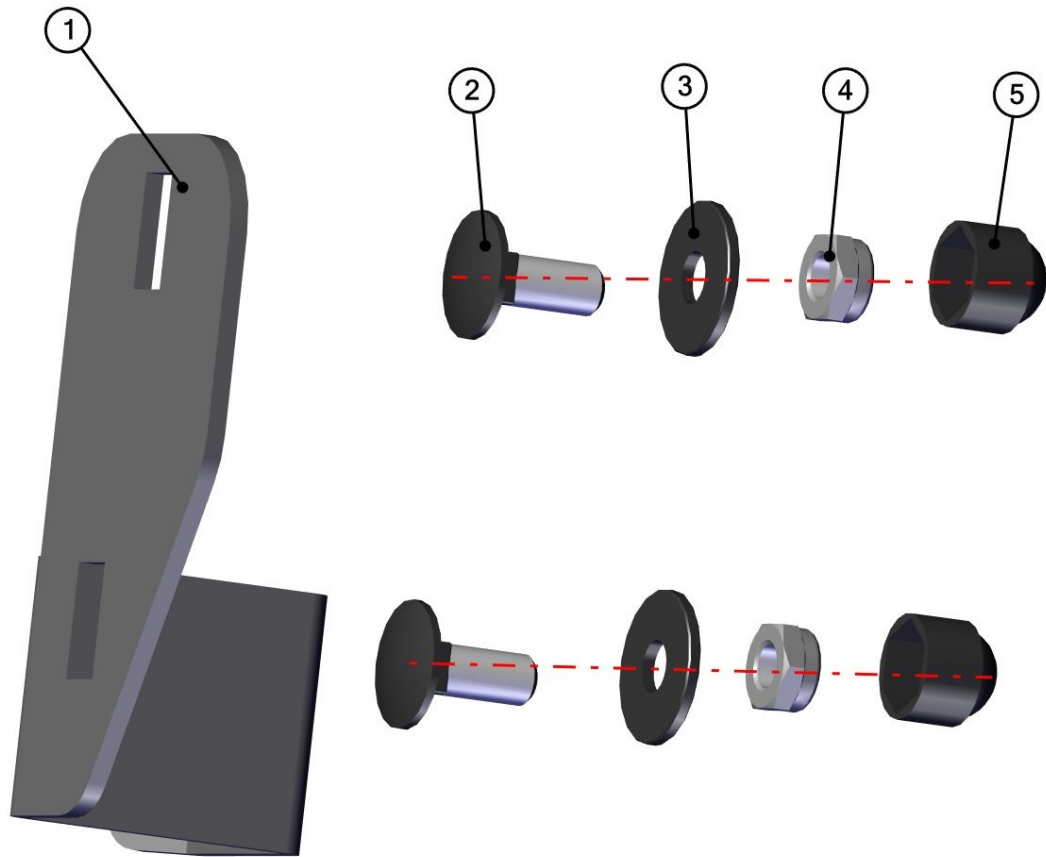

FOR ALL TECHNICAL QUESTIONS, PLEASE CALL  
 DFK AMERICA INC.  
 (630) 324-8585

FRONT PANEL

5

ID	Catalogue no.	Description	Qty
1	42S06U01-10M017	LEFT FRONT UPPER LEDGE HOLDER ASSEMBLY	1
2	42S06U01-10M005	FRONT UPPER LEDGE HOLDER ASSEMBLY	2
3	42S06U01-10M018	FRONT UPPER LEDGE ASSEMBLY	1
4	42S06U01-10M016	RIGHT FRONT UPPER LEDGE HOLDER ASSEMBLY	1
5	00-10M012	FRONT HINGE ASSEMBLY	2
6	42S06U01-10M019	WIPER ASSEMBLY	1
7	42S06U01-10M006	FRONT GLASS WITH SEALING	1
8	00-20M005	GAS SPRING HOLDER	2
9	00-10M022	GAS SPRING	2
10	00-10M023	FRONT GLASS LOCK	2
11	42S06U01-10M004	RIGHT FRONT BOTTOM LEDGE HOLDER ASSEMBLY	1
12	42S06U01-10M013	FRONT BOTTOM LEDGE ASSEMBLY	1
13	42S06U01-10M008	ORIGINAL SCREW REPLACEMENT ASSEMBLY	4
14	42S06U01-10M014	LEFT FRONT BOTTOM LEDGE HOLDER ASSEMBLY	1

FOR ALL TECHNICAL QUESTIONS, PLEASE CALL  
DFK AMERICA INC.  
(630) 324-8585

**RIGHT FRONT UPPER LEDGE HOLDER ASSEMBLY**

**42S06U01-10M016**

6

ID	Catalogue no.	Description	Qty
1	42S06U01-10-011	RIGHT FRONT UPPER LEDGE HOLDER	1
2	002575	SCREW M8x20	2
3	003322	WASHER 8 LARGE	2
4	001388	SELF-LOCKING NUT M8	2
5	001309	PLASTIC NUT COVER OK13	2