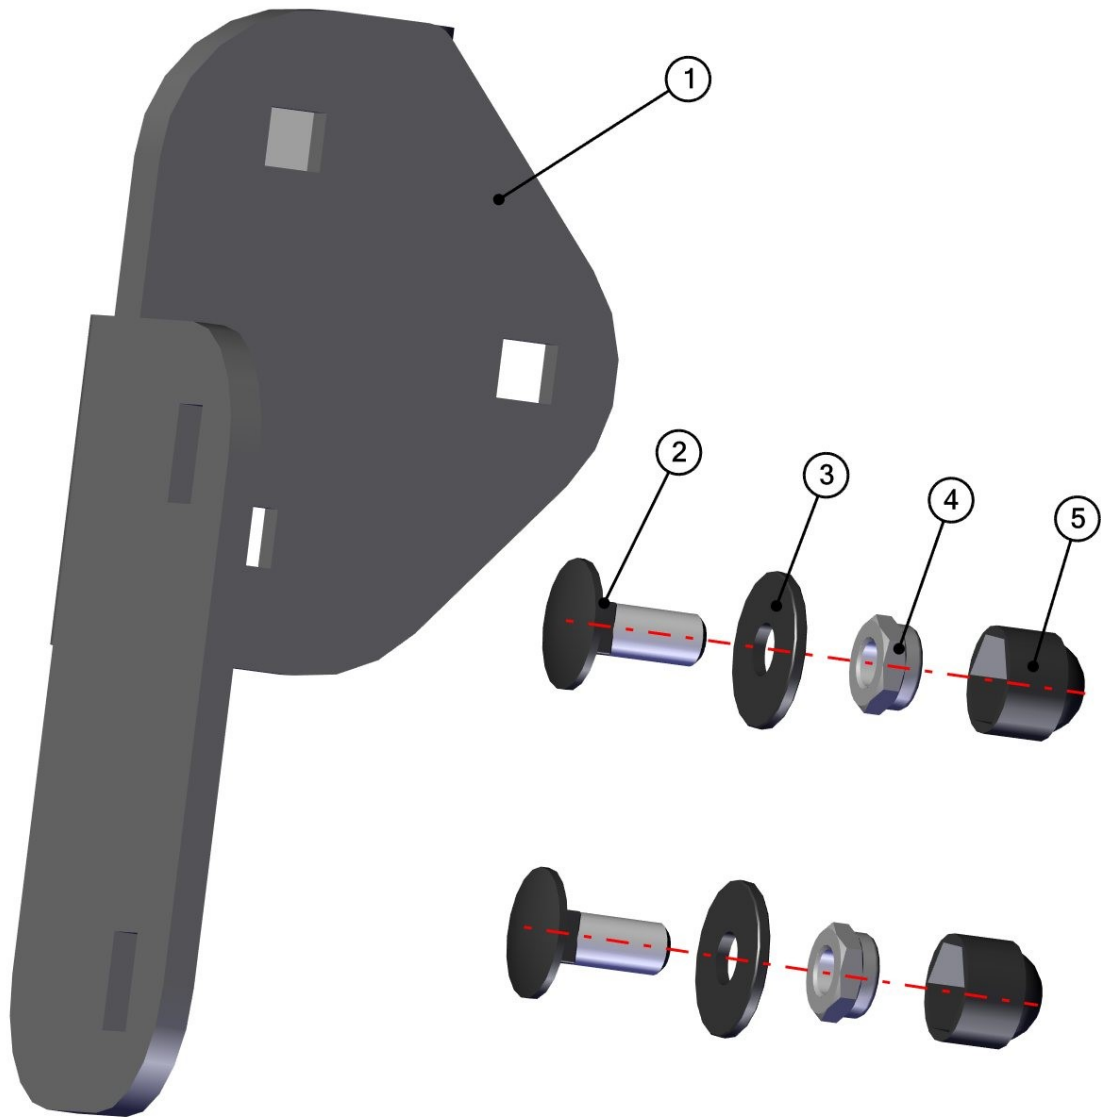

**For the left front upper ledge holder just use 42S06U01-10-015.**

FOR ALL TECHNICAL QUESTIONS, PLEASE CALL

DFK AMERICA INC.

(630) 324-8585

**FRONT UPPER LEDGE HOLDER ASSEMBLY**  
**42S06U01-10M005**

7

ID	Catalogue no.	Description	Qty
1	42S06U01-10-008	FRONT UPPER LEDGE HOLDER	1
2	001309	PLASTIC NUT COVER OK13	1
3	001388	SELF-LOCKING NUT M8	1
4	003322	WASHER 8 LARGE	1
5	001428	RUBBER WASHER	1
6	001429	PLASTIC WASHER	1
7	001760	SCREW M8x35	1

FOR ALL TECHNICAL QUESTIONS, PLEASE CALL  
 DFK AMERICA INC.  
 (630) 324-8585

**RIGHT FRONT BOTTOM LEDGE HOLDER ASSEMBLY**  
**42S06U01-10M004**

8

ID	Catalogue no.	Description	Qty
1	42S06U01-10W003	RIGHT FRONT BOTTOM LEDGE HOLDER	1
2	002575	SCREW M8x20	2
3	003322	WASHER 8 LARGE	2
4	001388	SELF-LOCKING NUT M8	2
5	001309	PLASTIC NUT COVER OK13	2