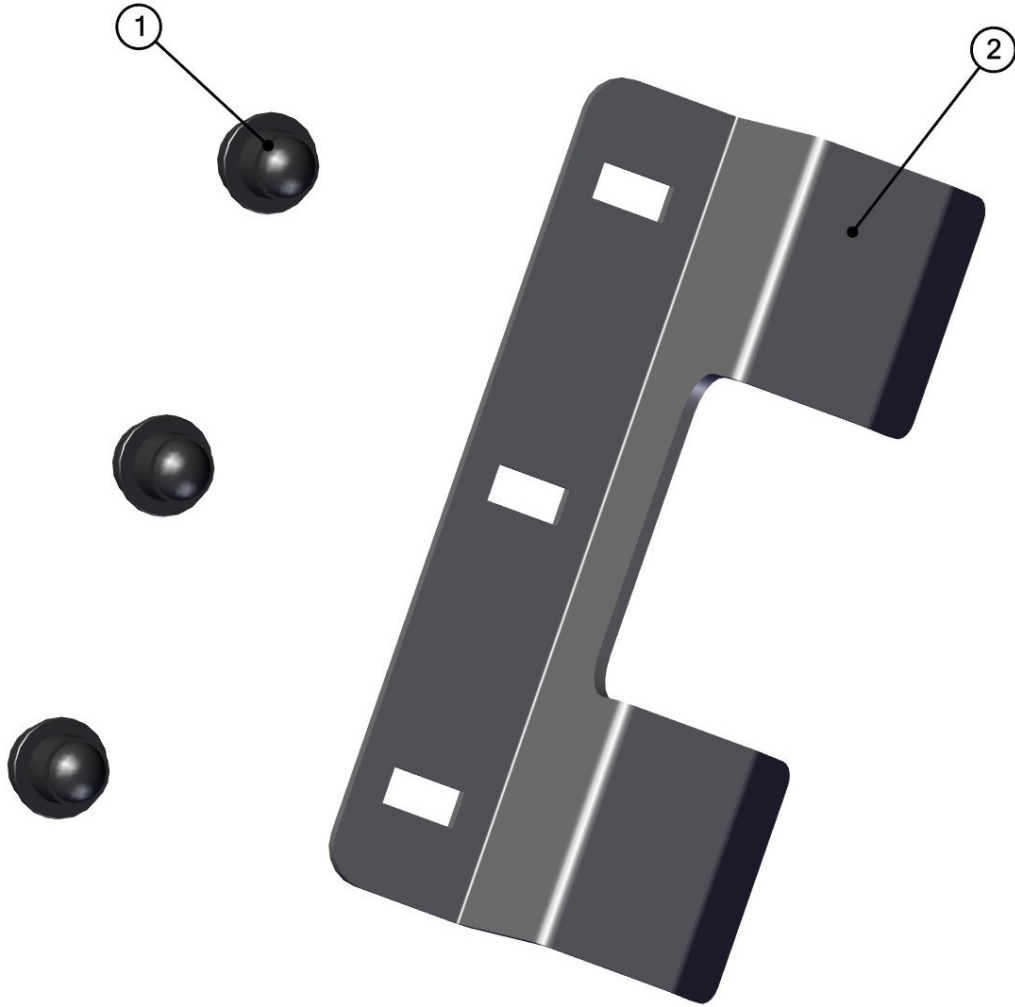

FRONT DOOR BASE MIDDLE HOLDER ASSEMBLY
42S06U01-20M005

39

ID	Catalogue no.	Description	Qty
1	42S06U01-20M002	HOLDER FIXING ASSEMBLY	3
2	42S06U01-20-003	DOOR BASE HOLDER LARGE	1