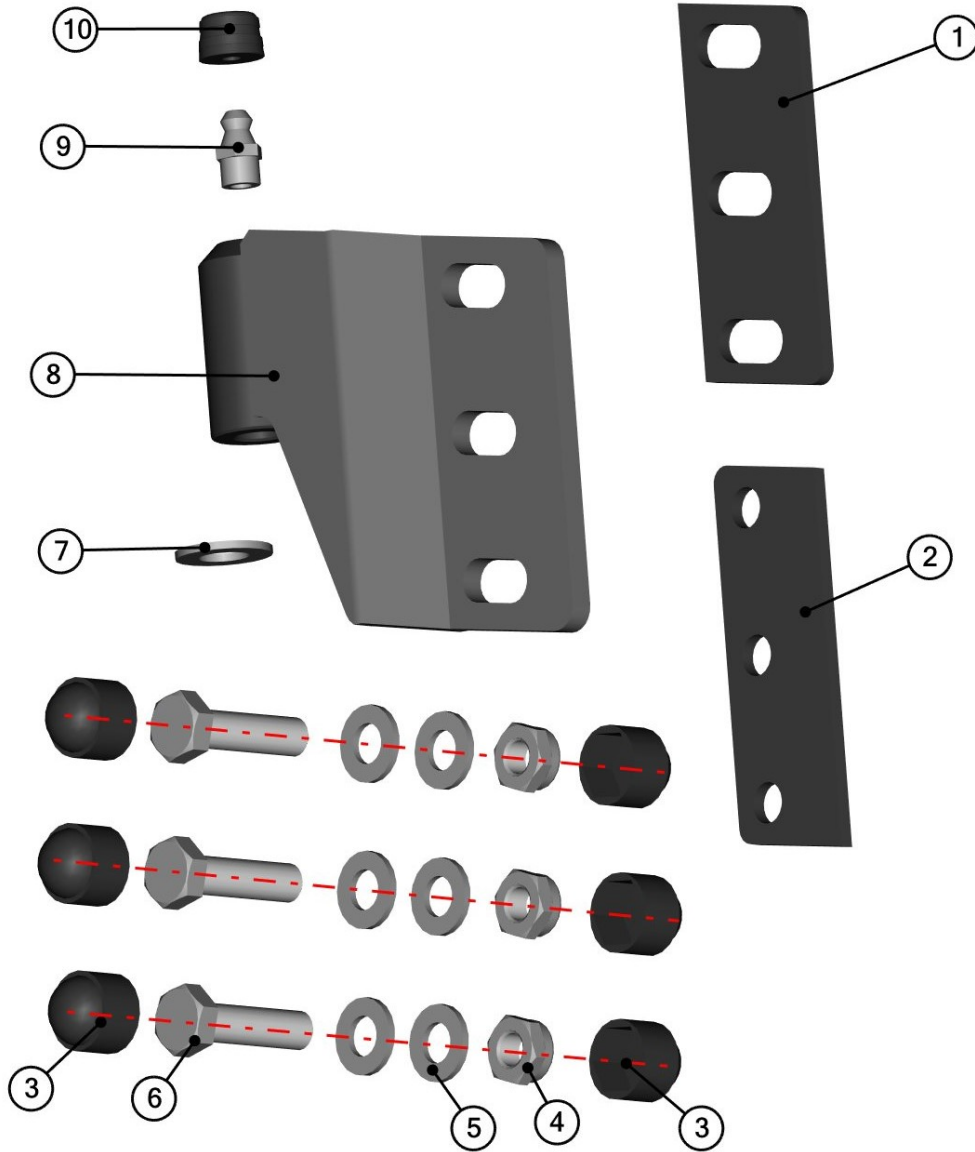

RIGHT REAR DOOR HINGE ASSEMBLY

42S07U01-50M009

33

ID	Catalogue no.	Description	Qty
1	42S07U01-50-021	REAR HINGE WASHER	1
2	42S07U01-50-022	REAR FRAME WASHER	1
3	001309	PLASTIC NUT COVER OK 13	6
4	001388	SELF-LOCKING NUT M8	3
5	001387	WASHER 8	6
6	001411	SCREW M8x30	3
7	001485	WASHER 10	1
8	42S07U01-50W002	RIGHT REAR DOOR HINGE	1
9	001430	LUBRICATOR	1
10	001431	RUBBER COVER	1

For the LEFT REAR DOOR HINGE just use 42S07U01-40W002.

FOR ALL TECHNICAL QUESTIONS, PLEASE CALL

DFK AMERICA INC.

(630) 324-8585