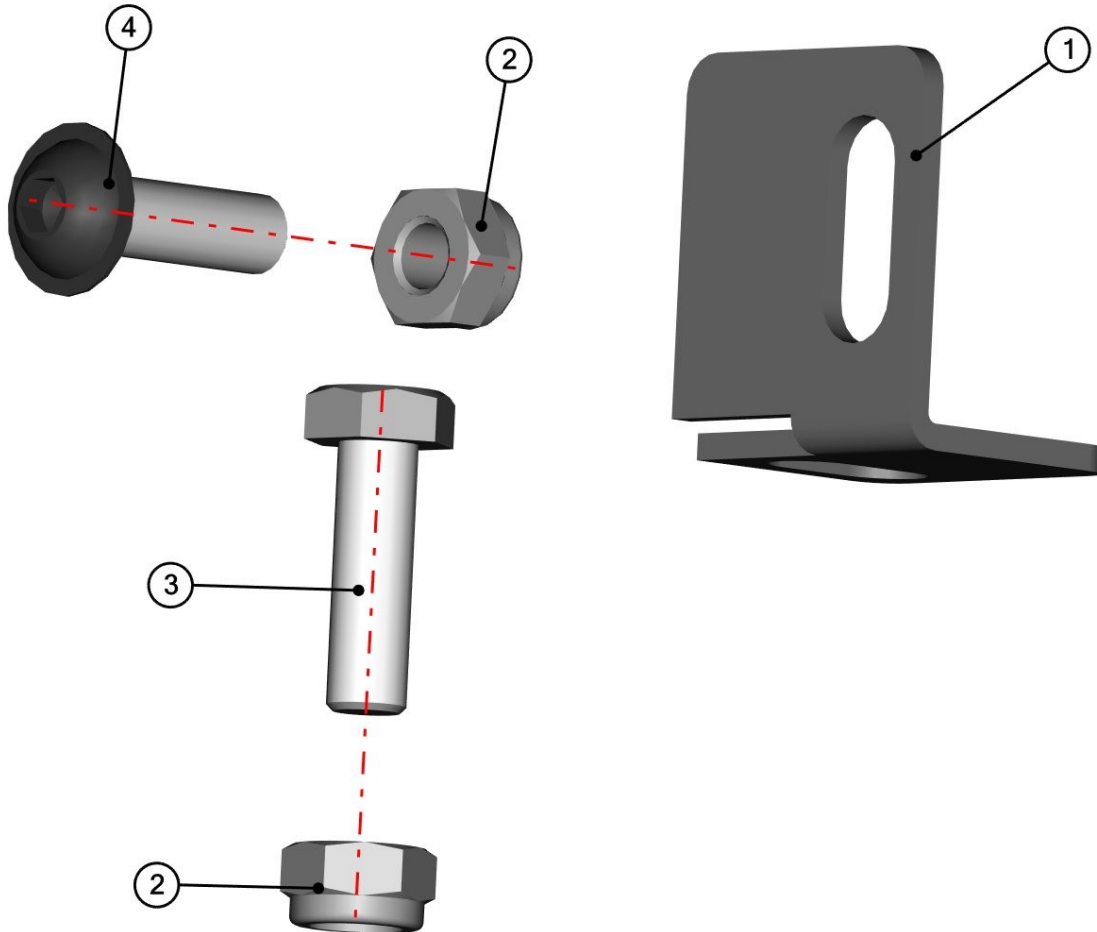

RIGHT FRONT DOOR BASE SEALING LEDGE HOLDER ASSEMBLY

42S07U01-50M008

41

ID	Catalogue no.	Description	Qty
1	42S06U01-50-021	FRONT DOOR BASE SEALING LEDGE HOLDER	1
2	001392	SELF-LOCKING NUT M6	2
3	001398	SCREW M6x20	1
4	002192	SCREW M6x20	1

For the LEFT FRONT DOOR BASE SEALING LEDGE HOLDER just use 42S06U01-40-021.

FOR ALL TECHNICAL QUESTIONS, PLEASE CALL

DFK AMERICA INC.

(630) 324-8585