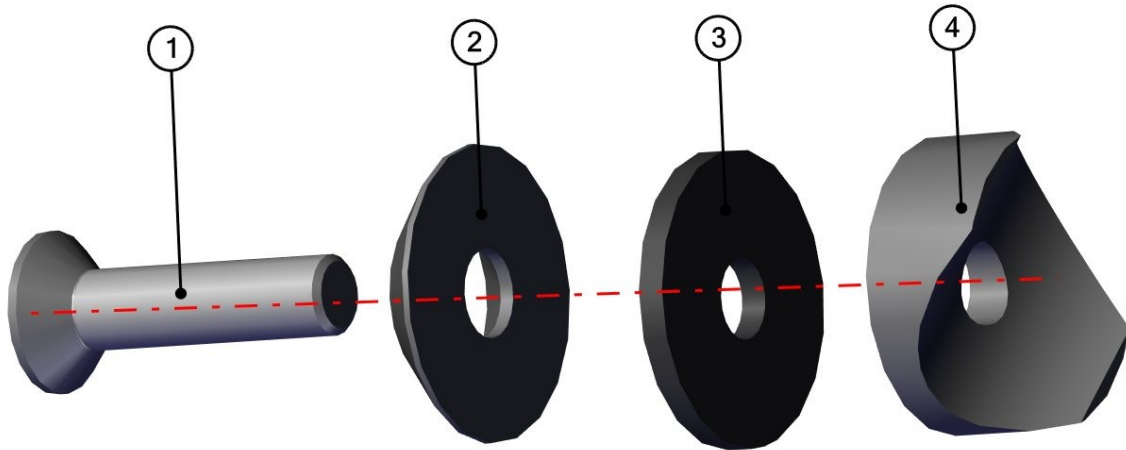

For the left door stop holder just use **42S06U01-40-014**.

FOR ALL TECHNICAL QUESTIONS, PLEASE CALL

DFK AMERICA INC.

(630) 324-8585

POLYCARBONATE FIXING ASSEMBLY

00-00M019

54

ID	Catalogue no.	Description	Qty
1	002120	SCREW M6x25	1
2	001715	PLASTIC WASHER	1
3	001735	RUBBER WASHER	1
4	001736	SADDLE WASHER	1