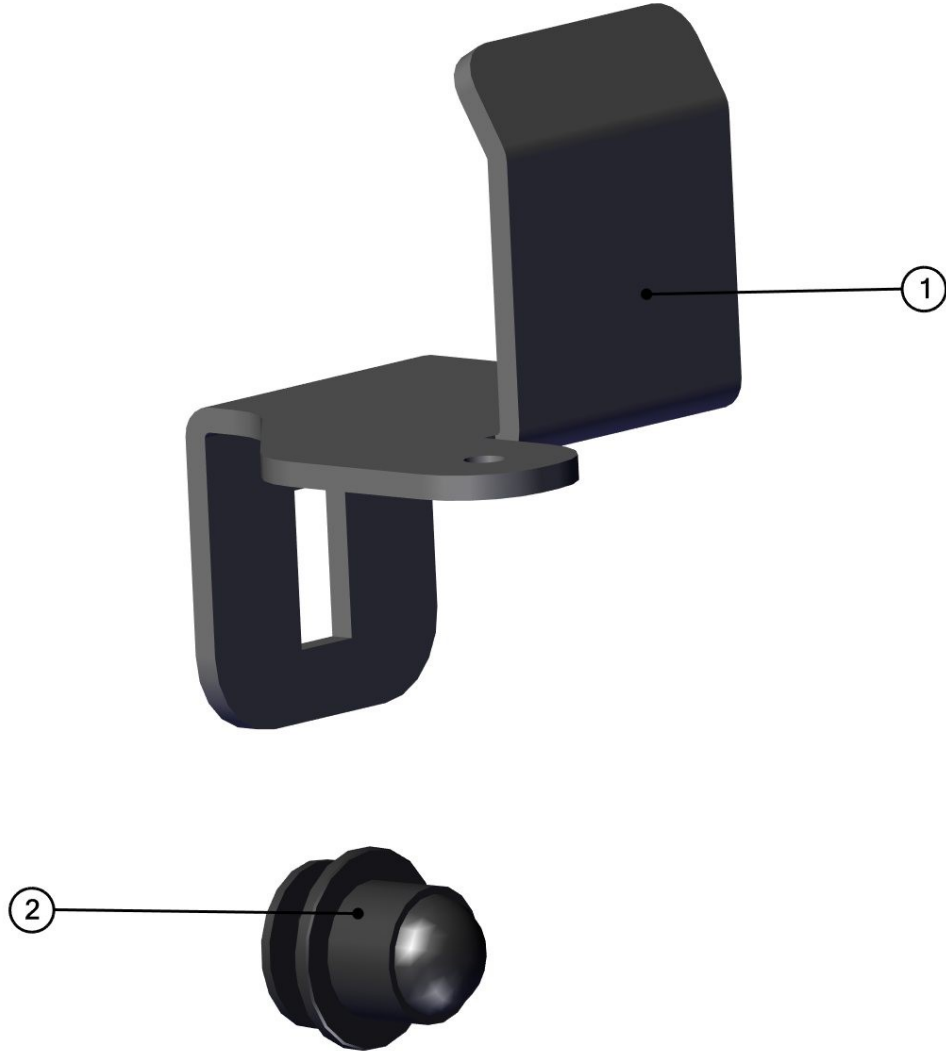

RIGHT FRONT DOOR BASE UPPER HOLDER ASSEMBLY
42S06U01-20M004

ID	Catalogue no.	Description	Qty
1	42S06U01-20-005	RIGHT DOOR BASE UPPER HOLDER	1
2	42S06U01-20M002	HOLDER FIXING ASSEMBLY	1

For the left door base upper holder just use **42S06U01-20-015**.

FOR ALL TECHNICAL QUESTIONS, PLEASE CALL
DFK AMERICA INC.
(630) 324-8585