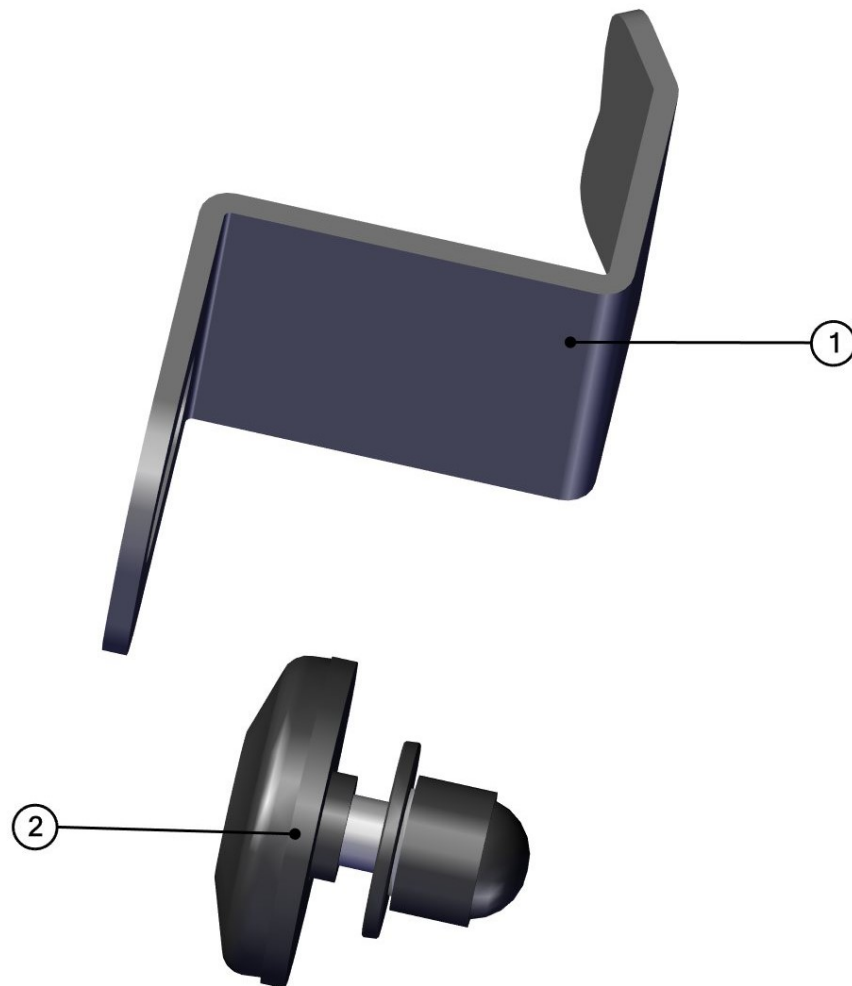

FOR ALL TECHNICAL QUESTIONS, PLEASE CALL  
 DFK AMERICA INC.  
 (630) 324-8585

**ROOF FIXING ASSEMBLY**  
**42S07U01-30M001**

22

ID	Catalogue no.	Description	Qty
1	001695	SCREW M8x25	1
2	001429	PLASTIC WASHER	1
3	001428	RUBBER WASHER	2
4	003322	WASHER 8 LARGE	1
5	001388	SELF-LOCKING NUT M8	1
6	001309	PLASTIC NUT COVER OK 13	1

FOR ALL TECHNICAL QUESTIONS, PLEASE CALL  
 DFK AMERICA INC.  
 (630) 324-8585

**ROOF HOLDER ASSEMBLY**  
**42S06U01-30M002**

ID	Catalogue no.	Description	Qty
1	42S06U01-30-002	ROOF HOLDER	1
2	00-117U-M002	FIXING ASSEMBLY 1	1