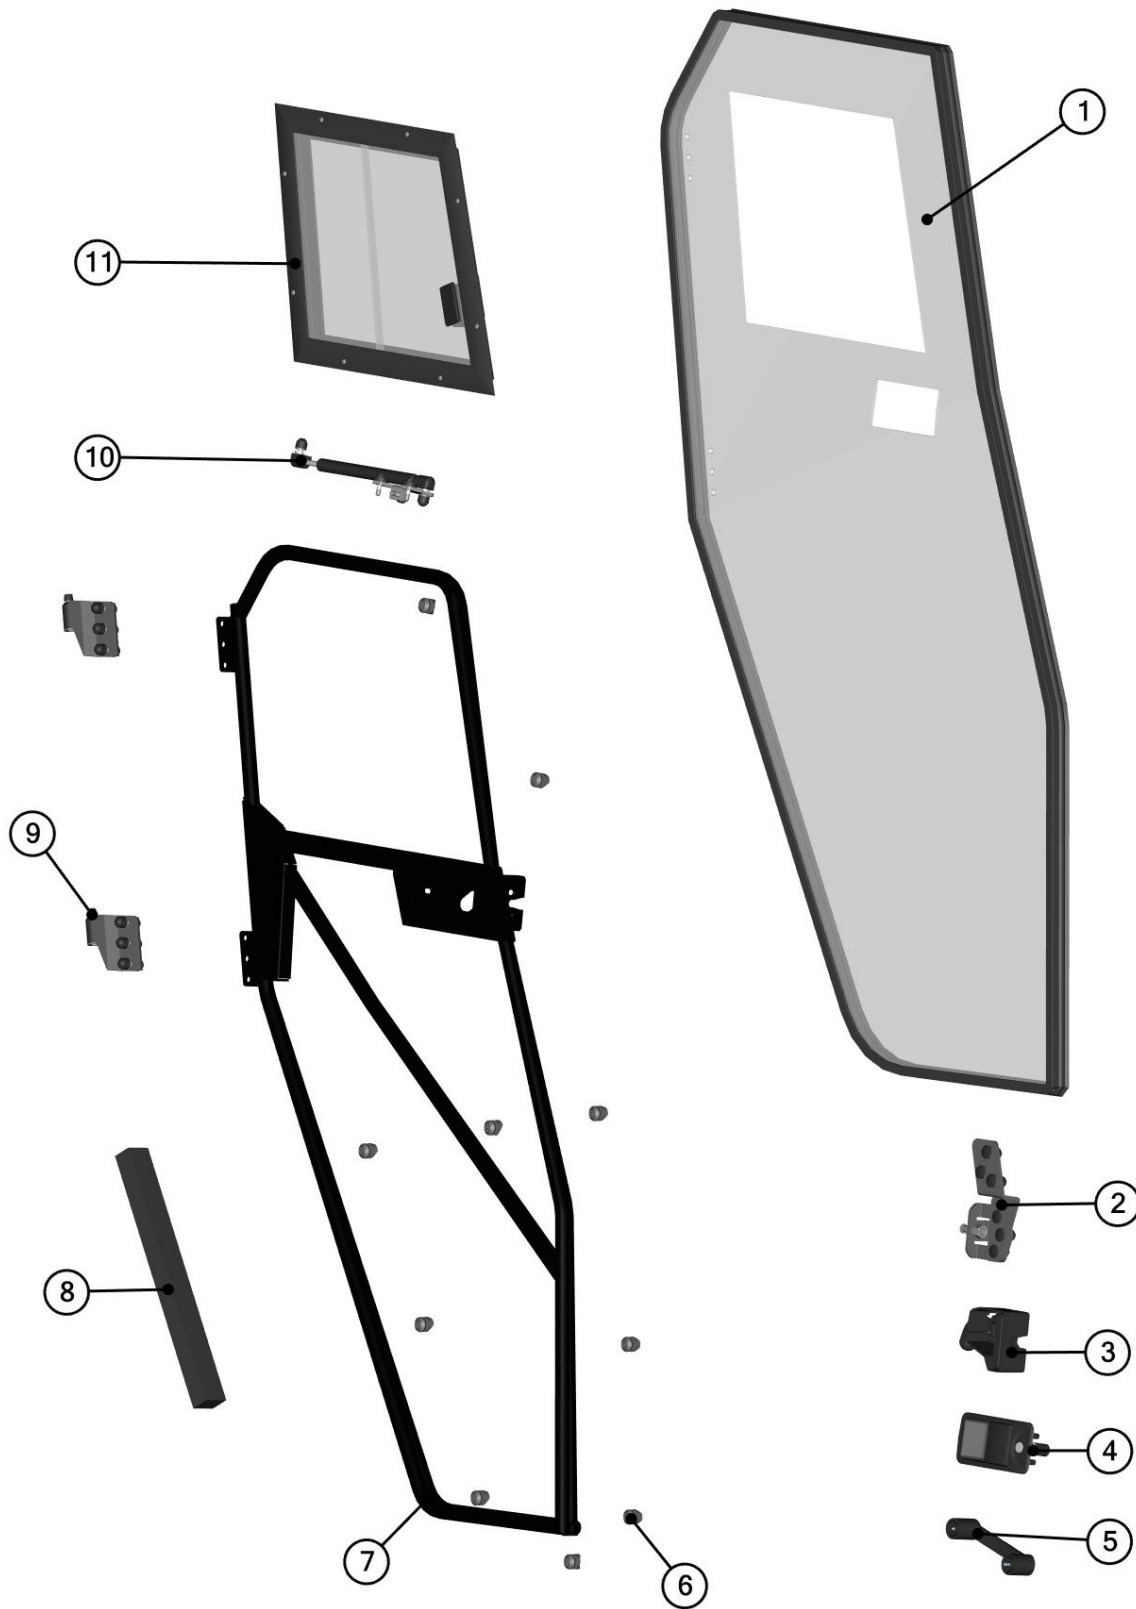

RIGHT TABLE

ID	Catalogue no.	Description	Qty
1	42S07U01-50M010	RIGHT REAR DOOR POLYCARBONATE WITH SEALING	1
2	42S07U01-50M003	RIGHT REAR DOOR STOP ASSEMBLY	1
3	00-50M019	RIGHT INNER DOOR LOCK	1
4	000841	OUTER DOOR LOCK	1
5	00-40M018	DOOR HANDLE	1
6	00-00M019	POLYCARBONATE FIXING ASSEMBLY	10
7	42S07U01-50W001	RIGHT REAR DOOR FRAME WELDED	1
8	42S07U01-50-023	REAR DOOR SEALING	1
9	42S07U01-50M009	RIGHT REAR DOOR HINGE ASSEMBLY	2
10	42S07U01-50M011	REAR DOOR GAS SPRING ASSEMBLY	1
11	42S07U01-50M002	RIGHT REAR DOOR WINDOW	1

LEFT TABLE

ID	Catalogue no.	Description	Qty
1	42S07U01-40M010	LEFT REAR DOOR POLYCARBONATE WITH SEALING	1
2	42S07U01-40M003	LEFT REAR DOOR STOP HOLDER ASSEMBLY	1
3	00-40M019	LEFT INNER DOOR LOCK	1
4	000841	OUTER DOOR LOCK	1
5	00-40M018	DOOR HANDLE	1
6	00-00M019	POLYCARBONATE FIXING ASSEMBLY	10
7	42S07U01-40W001	LEFT REAR DOOR FRAME WELDED	1
8	42S07U01-50-023	REAR DOOR SEALING	1
9	42S07U01-40M009	LEFT REAR DOOR HINGE ASSEMBLY	2
10	42S07U01-50M011	REAR DOOR GAS SPRING ASSEMBLY	1
11	42S07U01-40M002	LEFT REAR DOOR WINDOW	1

FOR ALL TECHNICAL QUESTIONS, PLEASE CALL

DFK AMERICA INC.

(630) 324-8585