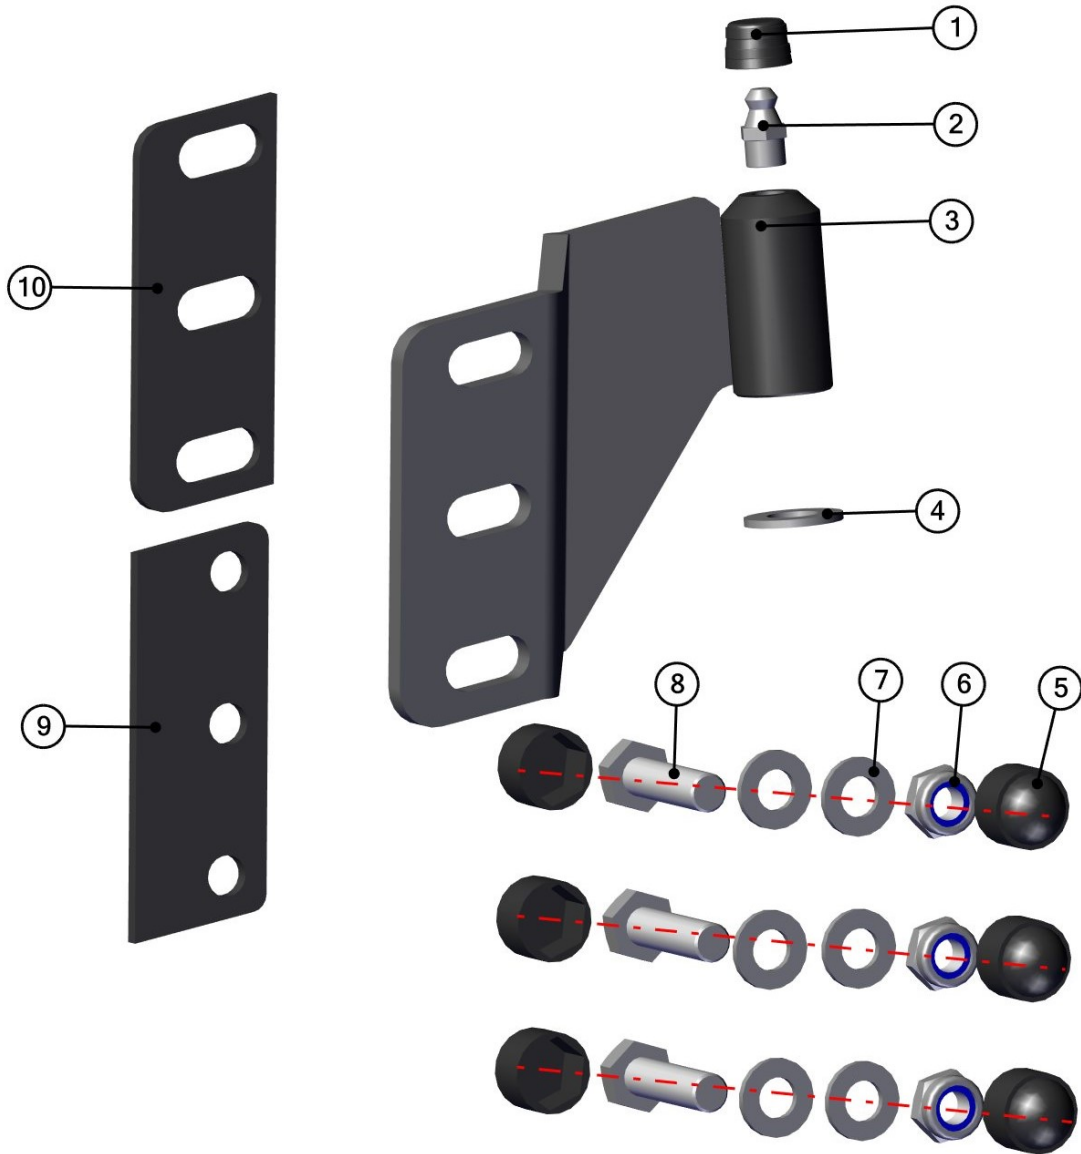

FOR ALL TECHNICAL QUESTIONS, PLEASE CALL

DFK AMERICA INC.

(630) 324-8585

**RIGHT UPPER FRONT DOOR HINGE ASSEMBLY**

**42S06U01-50M016**

49

ID	Catalogue no.	Description	Qty
1	001431	RUBBER COVER	1
2	001430	LUBRICATOR	1
3	42S06U01-50W004	RIGHT UPPER DOOR HINGE WELDED	1
4	001485	WASHER 10	1
5	001309	PLASTIC NUT COVER OK13	6
6	001388	SELF-LOCKING NUT M8	3
7	001387	WASHER 8	6
8	001411	SCREW M8x30	3
9	42S06U01-50-029	UPPER HINGE FRAME WASHER	1
10	42S06U01-50-028	UPPER HINGE WASHER	1