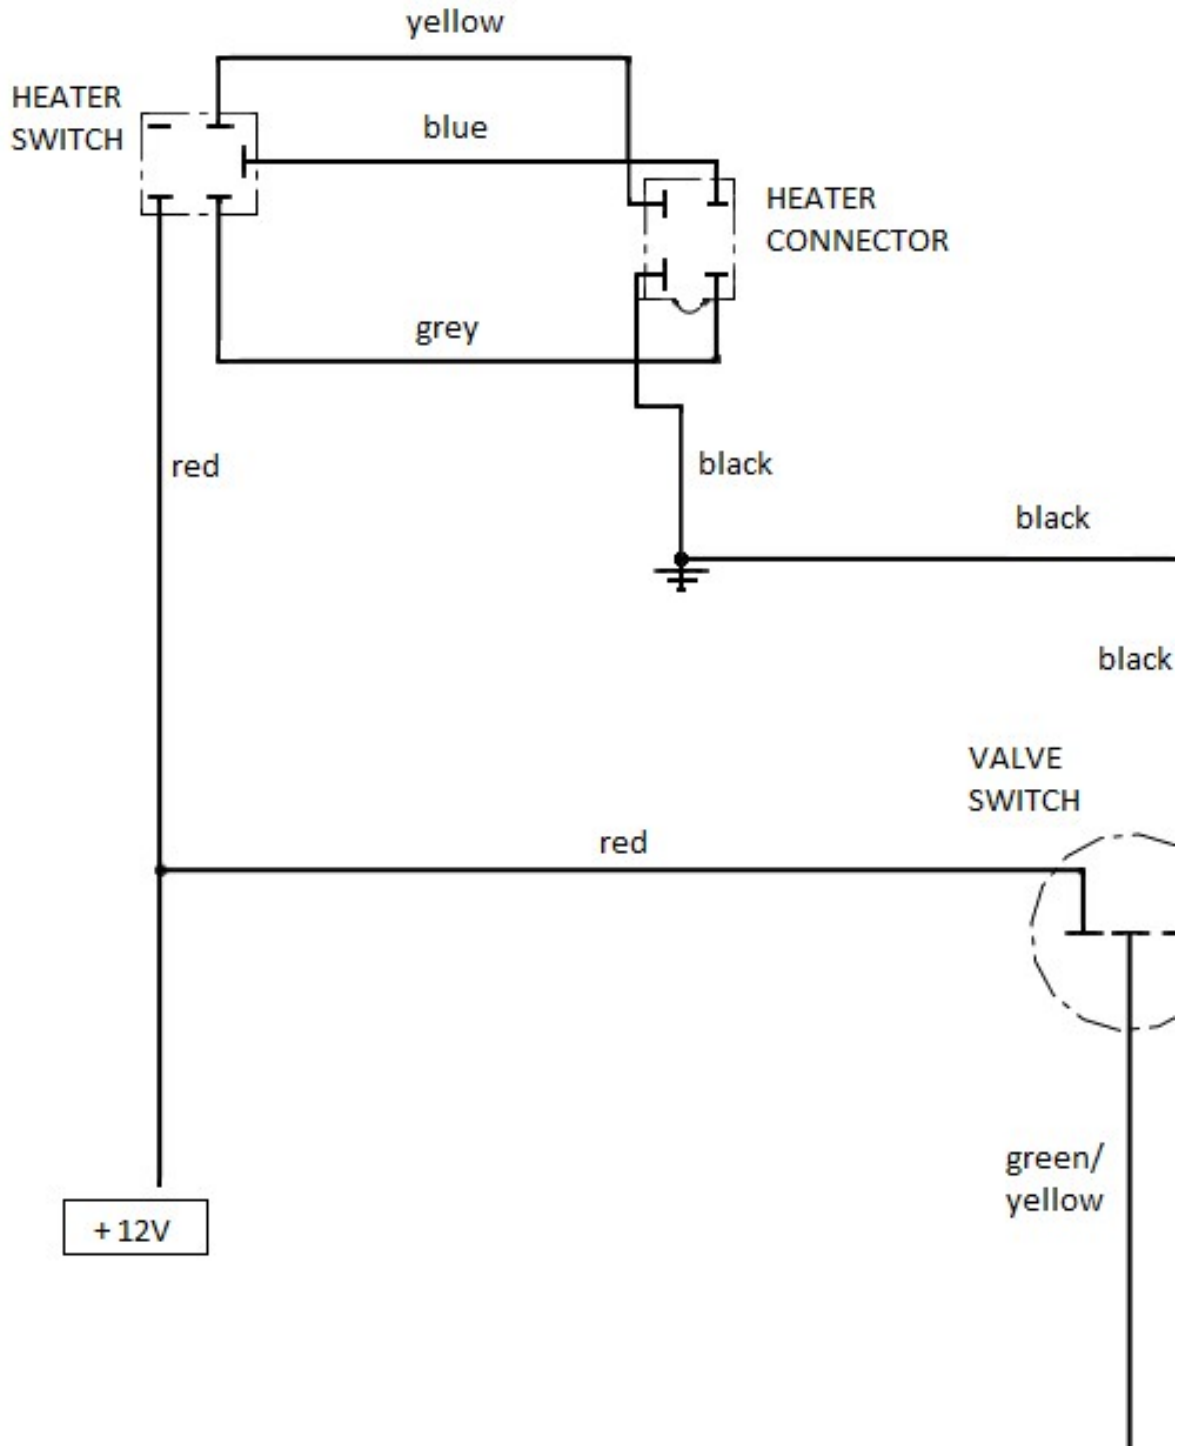

FOR ALL TECHNICAL QUESTIONS, PLEASE CALL  
 DFK AMERICA INC.  
 (630) 324-8585

ELECTROINSTALLATION

Overall wiring diagram (wiper/washer)

FRONT WIPER  
MOTOR

55

Overall wiring diagram (heater)

56

Position	Catalogue no.	Description	Qty
1	000968	SWITCH WIPER /WASHER /OFF	1
2	000885	WASHER TANK	1
3	001576	WASHER MOTOR	1
4	001652	FUSE BOX 2x1	1
5	002764	WIPER MOTOR 12V	1
6	42S06U01-01M001	WIPER HARNESS	1
7	42S06U01-02W001	HEATER HOLDER	1
8	002491	AIR VENT VALVE	1
9	002386	ELECTROMAGNETIC VALVE	1
10	001367	TIGHTENING STRAP 12-22MM	2
11	002642	TIGHTENING STRAP 14-27MM	10
12	002643	TIGHTENING STRAP 21-38MM	2
13	001368	TIGHTENING STRAP 40-60MM	4
14	002863	AIR VENT SMALLER	2
15	002379	AIR VENT BIGGER	2
16	002795	AIR HOSE	1
17	002705	AL SELFGLUED TAPE	1
18	003536	HEATER TUBE "Y" SMALL	1
19	002502	HEATER TUBE "Y" LARGE	1
20	002391	EL.VENT SWITCH	1
21	002702	HEATER SWITCH	1
22	42S06U01-02M006	HEATER HARNESS	1
23	000896	HEATER HOSE	1
24	002624	HEATER	1
25	42S06U01-03M001	WASHER HARNESS	1