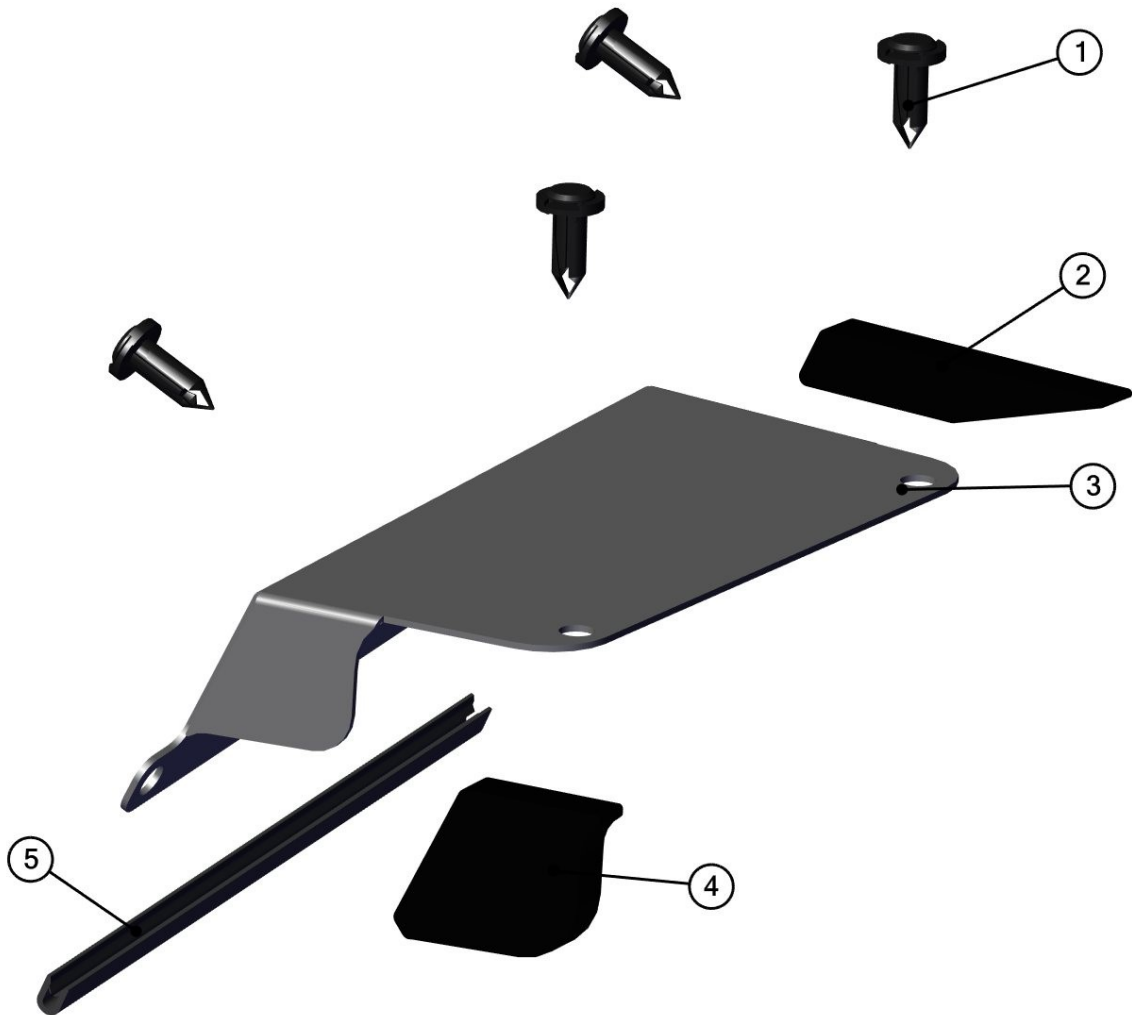

GAS TANK COVER ASSEMBLY
42S06U01-50M004

51

ID	Catalogue no.	Description	Qty
1	002615	RUBBER RIVET	4
2	42S06U01-50-017	GAS TANK SEALING EPDM 2	1
3	42S06U01-50-015	GAS TANK SEALING	1
4	42S06U01-50-016	GAS TANK SEALING EPDM 1	1
5	001001^42S06U01-50M014	RUBBER PROFILE "LEMOVKA"	1

FOR ALL TECHNICAL QUESTIONS, PLEASE CALL
DFK AMERICA INC.
(630) 324-8585