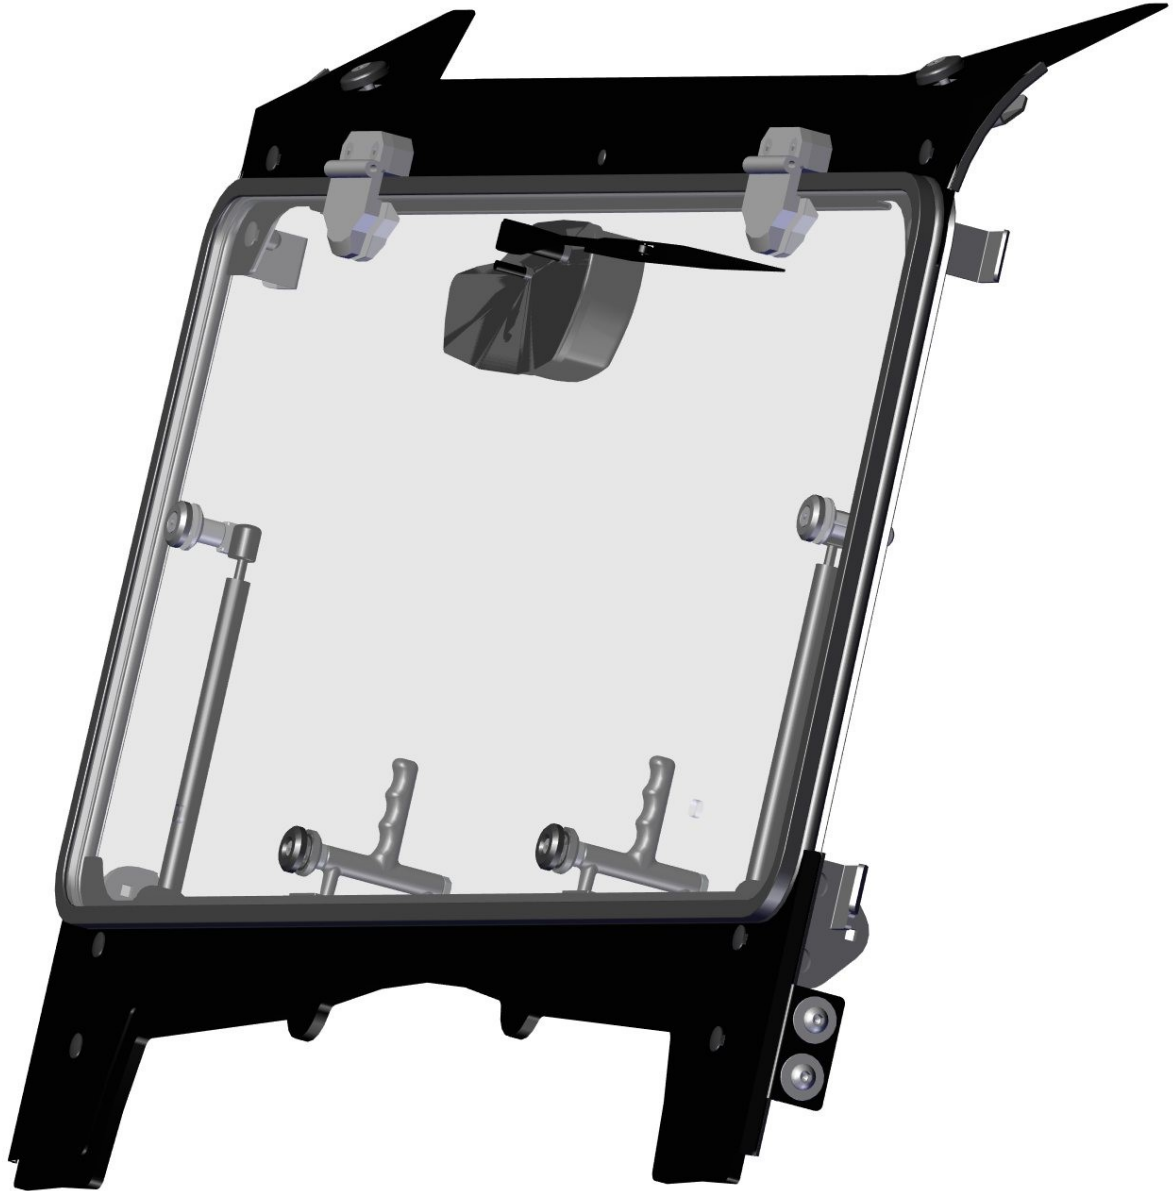

*SPARE - PARTS CATALOG*

**KAWASAKI**

**Teryx 800 LE - 4**

CAB PREVIEW

2

FOR ALL TECHNICAL QUESTIONS, PLEASE CALL  
DFK AMERICA INC.  
(630) 324-8585

3

ID	Catalogue no.	Description	Qty
1	42S07U01S30	ROOF PANEL	1
2	42S07U01S40	LEFT DOORS	1
3	42S06U01S10	FRONT PANEL	1
4	42S07U01S50	RIGHT DOORS	1
5	42S07U01S20	REAR PANEL	1

FOR ALL TECHNICAL QUESTIONS, PLEASE CALL  
 DFK AMERICA INC.  
 (630) 324-8585

FRONT PANEL

5

ID	Catalogue no.	Description	Qty
1	42S06U01-10M017	LEFT FRONT UPPER LEDGE HOLDER ASSEMBLY	1
2	42S06U01-10M005	FRONT UPPER LEDGE HOLDER ASSEMBLY	2
3	42S06U01-10M018	FRONT UPPER LEDGE ASSEMBLY	1
4	42S06U01-10M016	RIGHT FRONT UPPER LEDGE HOLDER ASSEMBLY	1
5	00-10M012	FRONT HINGE ASSEMBLY	2
6	42S06U01-10M019	WIPER ASSEMBLY	1
7	42S06U01-10M006	FRONT GLASS WITH SEALING	1
8	00-20M005	GAS SPRING HOLDER	2
9	00-10M022	GAS SPRING	2
10	00-10M023	FRONT GLASS LOCK	2
11	42S06U01-10M004	RIGHT FRONT BOTTOM LEDGE HOLDER ASSEMBLY	1
12	42S06U01-10M013	FRONT BOTTOM LEDGE ASSEMBLY	1
13	42S06U01-10M008	ORIGINAL SCREW REPLACEMENT ASSEMBLY	4
14	42S06U01-10M014	LEFT FRONT BOTTOM LEDGE HOLDER ASSEMBLY	1