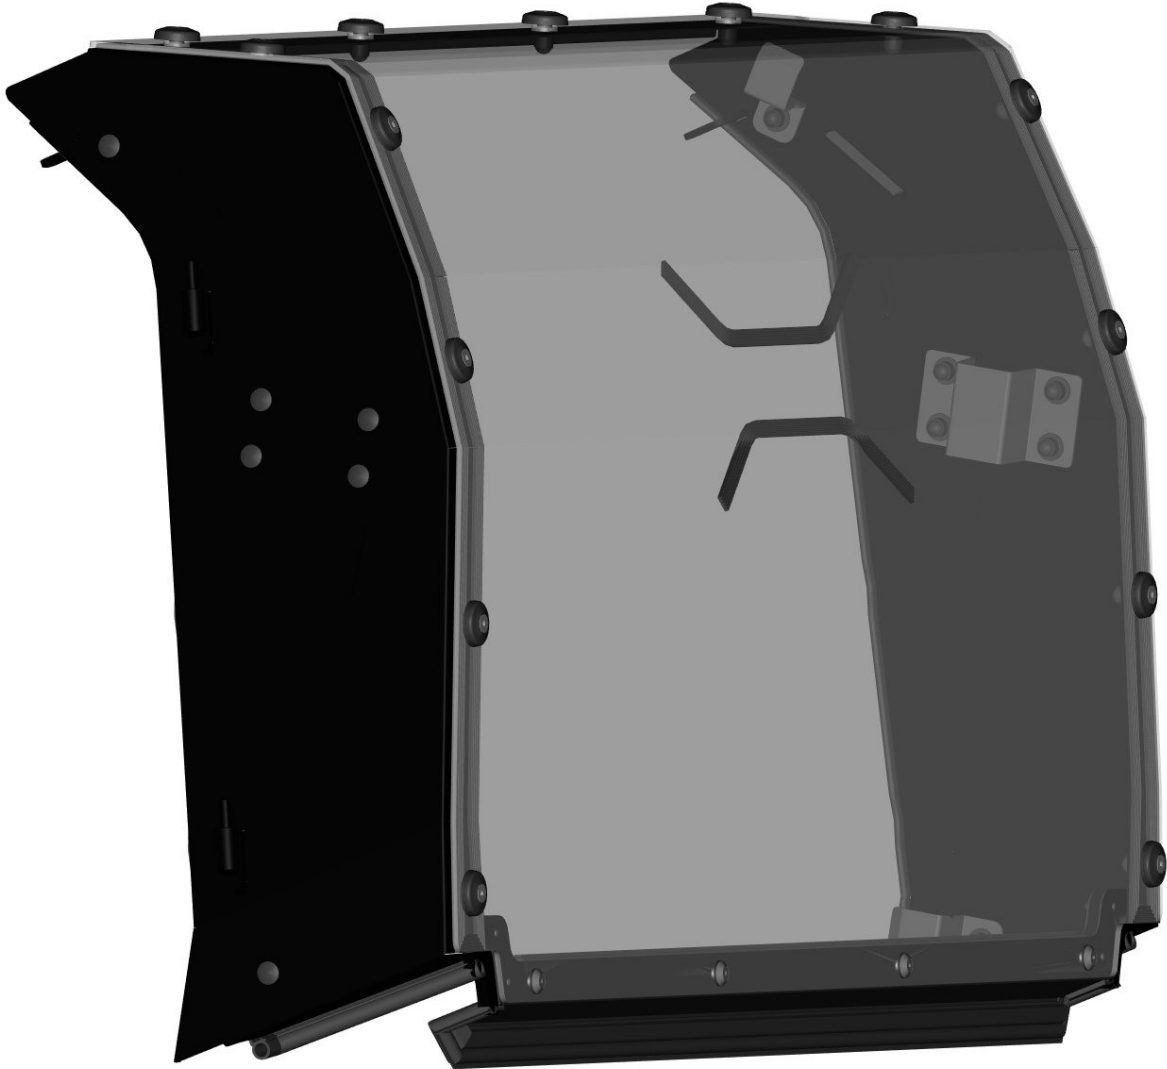

REAR PANEL

10