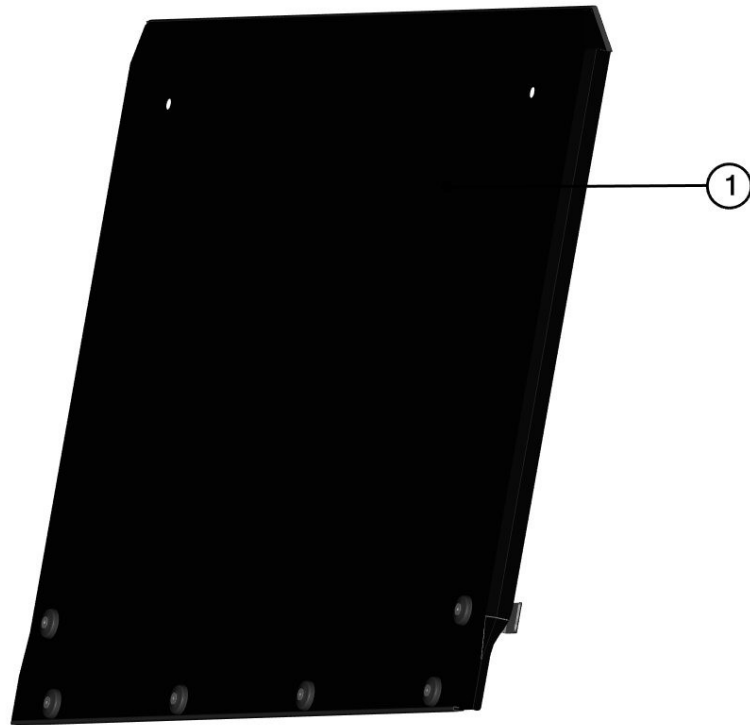

FOR ALL TECHNICAL QUESTIONS, PLEASE CALL

DFK AMERICA INC.

(630) 324-8585

ROOF

ID	Catalogue no.	Description	Qty
1	42S07U01-30M002	FRONT ROOF ASSEMBLY	1
2	42S07U01-30M003	REAR ROOF ASSEMBLY	1

FOR ALL TECHNICAL QUESTIONS, PLEASE CALL  
 DFK AMERICA INC.  
 (630) 324-8585