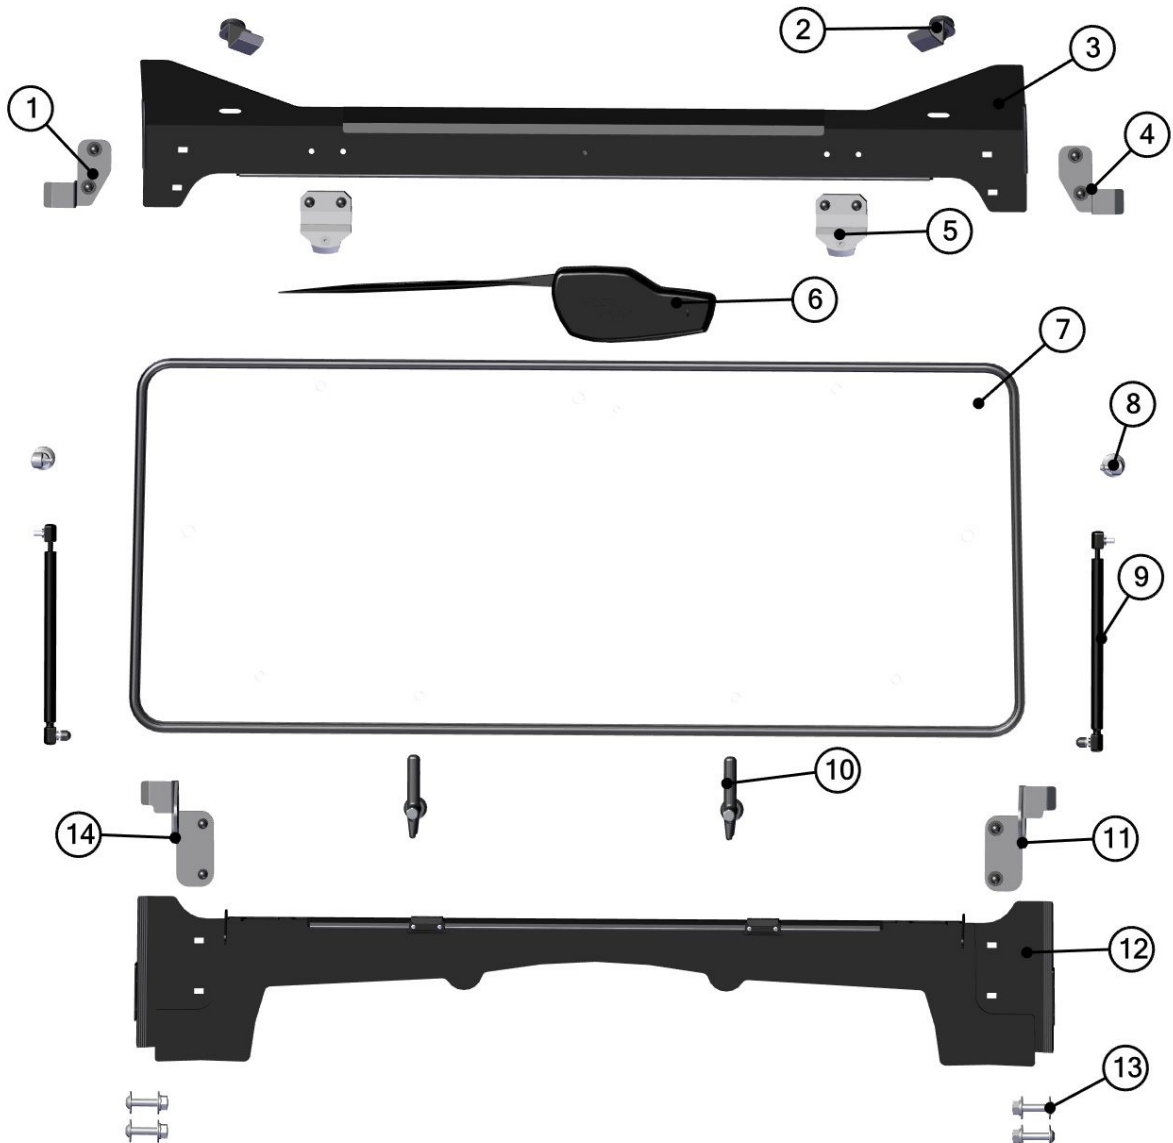

*SPARE - PARTS CATALOG*

**KAWASAKI**

**Teryx 800 LE - 4**

CAB PREVIEW

2

FOR ALL TECHNICAL QUESTIONS, PLEASE CALL  
DFK AMERICA INC.  
(630) 324-8585

3

ID	Catalogue no.	Description	Qty
1	42S07U01S30	ROOF PANEL	1
2	42S07U01S40	LEFT DOORS	1
3	42S06U01S10	FRONT PANEL	1
4	42S07U01S50	RIGHT DOORS	1
5	42S07U01S20	REAR PANEL	1

FOR ALL TECHNICAL QUESTIONS, PLEASE CALL  
 DFK AMERICA INC.  
 (630) 324-8585

FRONT PANEL

5

ID	Catalogue no.	Description	Qty
1	42S06U01-10M017	LEFT FRONT UPPER LEDGE HOLDER ASSEMBLY	1
2	42S06U01-10M005	FRONT UPPER LEDGE HOLDER ASSEMBLY	2
3	42S06U01-10M018	FRONT UPPER LEDGE ASSEMBLY	1
4	42S06U01-10M016	RIGHT FRONT UPPER LEDGE HOLDER ASSEMBLY	1
5	00-10M012	FRONT HINGE ASSEMBLY	2
6	42S06U01-10M019	WIPER ASSEMBLY	1
7	42S06U01-10M006	FRONT GLASS WITH SEALING	1
8	00-20M005	GAS SPRING HOLDER	2
9	00-10M022	GAS SPRING	2
10	00-10M023	FRONT GLASS LOCK	2
11	42S06U01-10M004	RIGHT FRONT BOTTOM LEDGE HOLDER ASSEMBLY	1
12	42S06U01-10M013	FRONT BOTTOM LEDGE ASSEMBLY	1
13	42S06U01-10M008	ORIGINAL SCREW REPLACEMENT ASSEMBLY	4
14	42S06U01-10M014	LEFT FRONT BOTTOM LEDGE HOLDER ASSEMBLY	1