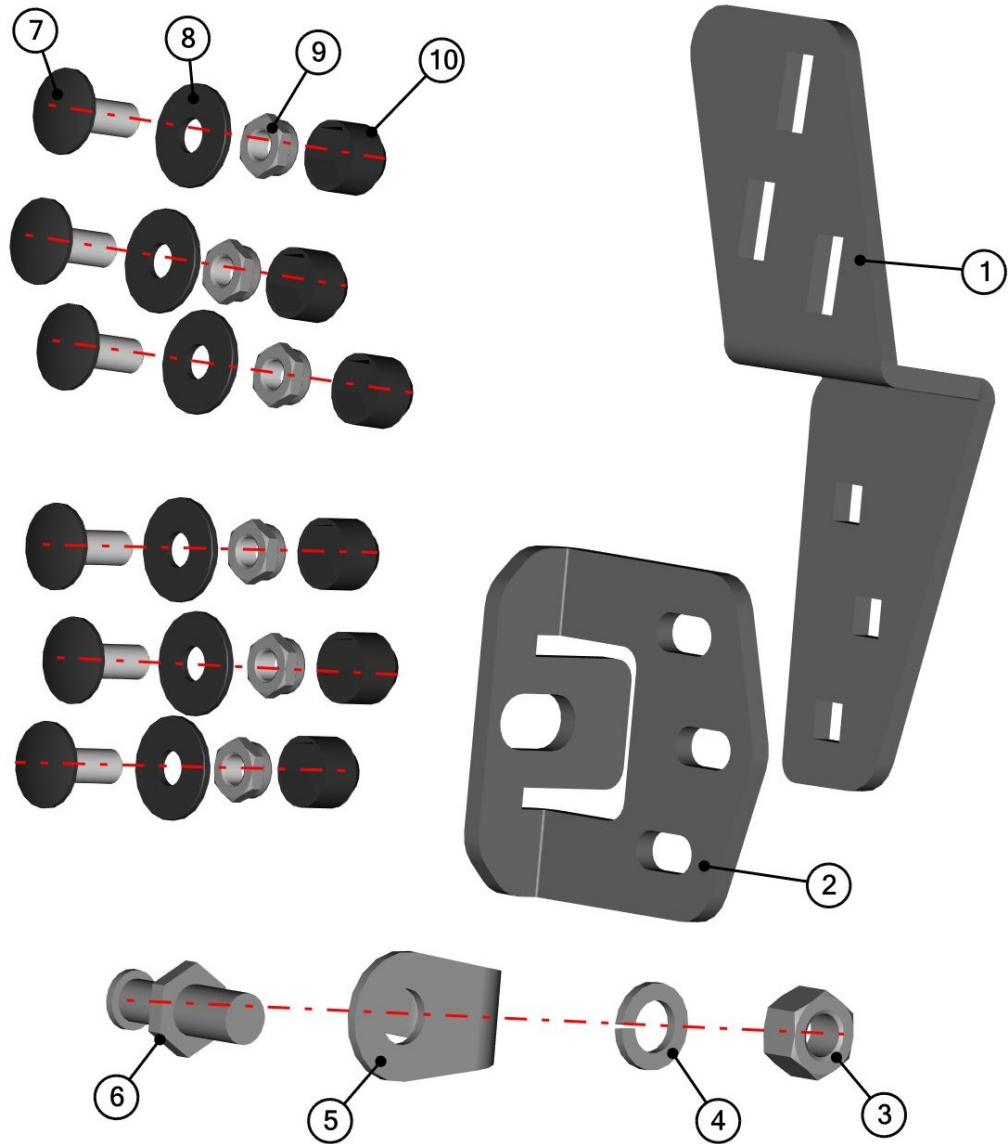

RIGHT REAR DOOR STOP ASSEMBLY

42S07U01-50M003

31

ID	Catalogue no.	Description	Qty
1	42S07U01-50-014	RIGHT REAR DOOR STOP HOLDER 1	1
2	42S07U01-50-013	RIGHT REAR DOOR STOP HOLDER 2	1
3	000856	DOOR STOP NUT	1
4	000857	DOOR STOP WASHER	1
5	000855	DOOR STOP HOOK	1
6	000854	DOOR STOP PIN	1
7	002575	SCREW M8x20	6
8	003322	WASHER 8 LARGE	6
9	001388	SELF-LOCKING NUT M8	6
10	001309	PLASTIC NUT COVER OK 13	6

For the LEFT REAR DOOR STOP HOLDER 1 just use **42S07U01-40-014**.
For the LEFT REAR DOOR STOP HOLDER 2 just use **42S07U01-40-013**.