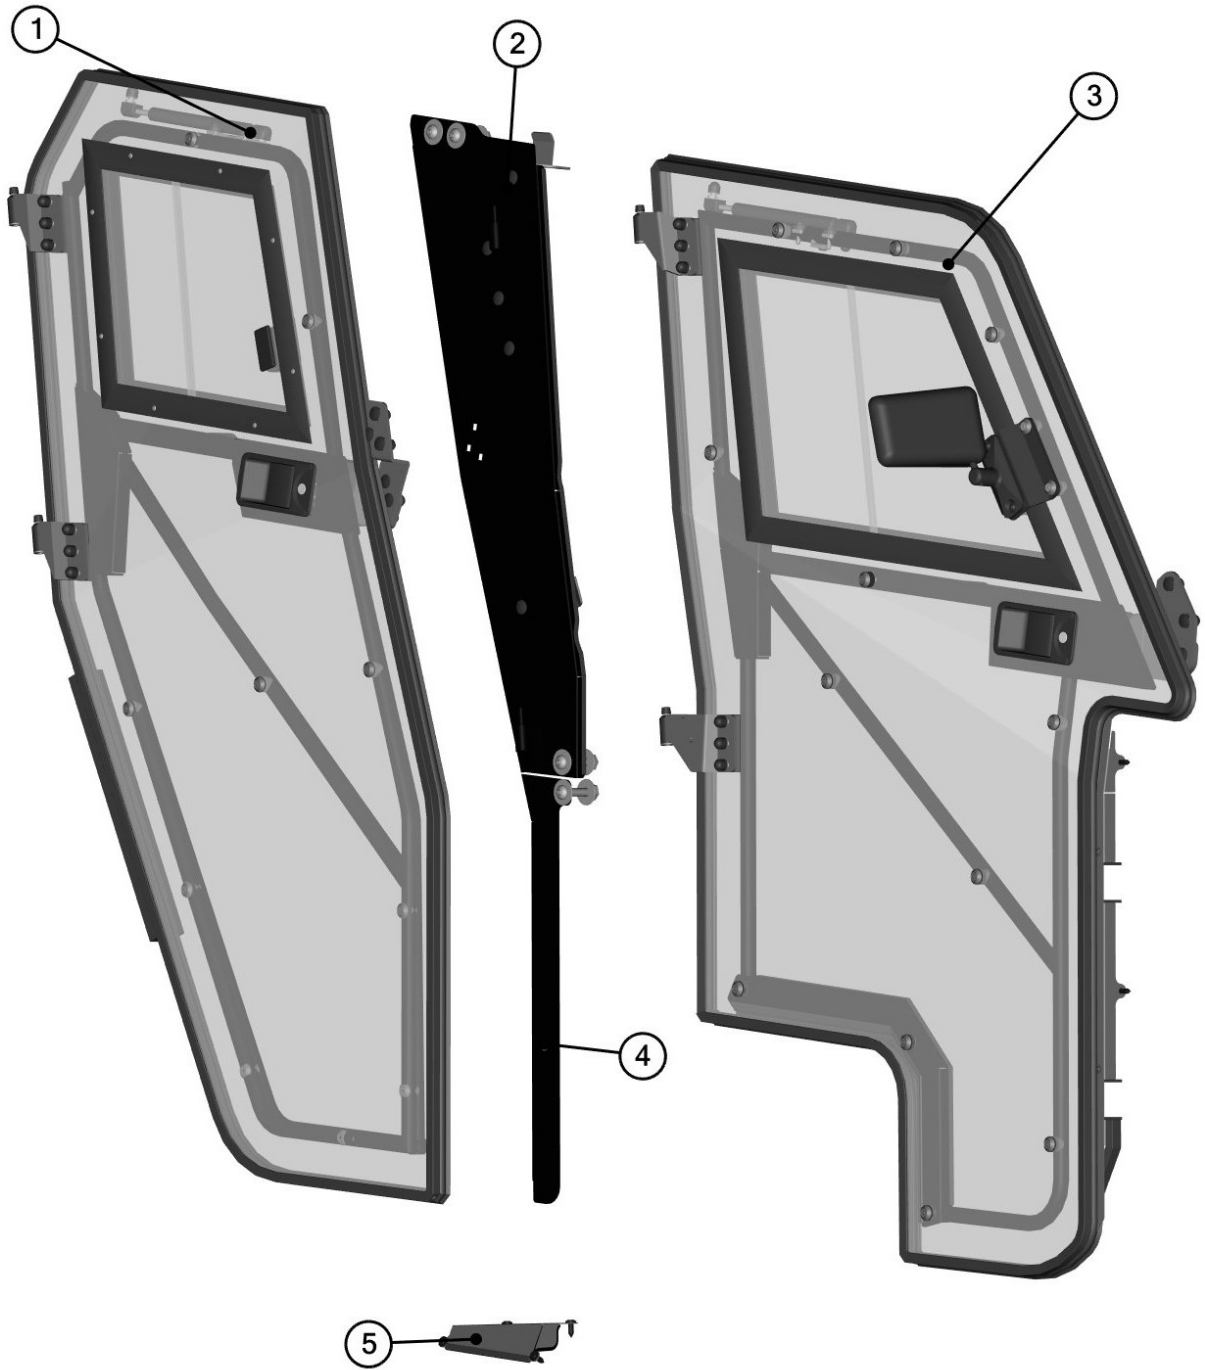

FOR ALL TECHNICAL QUESTIONS, PLEASE CALL

DFK AMERICA INC.

(630) 324-8585

RIGHT+LEFT DOOR

25

FOR ALL TECHNICAL QUESTIONS, PLEASE CALL  
DFK AMERICA INC.  
(630) 324-8585

SEE NEXT PAGE

RIGHT TABLE