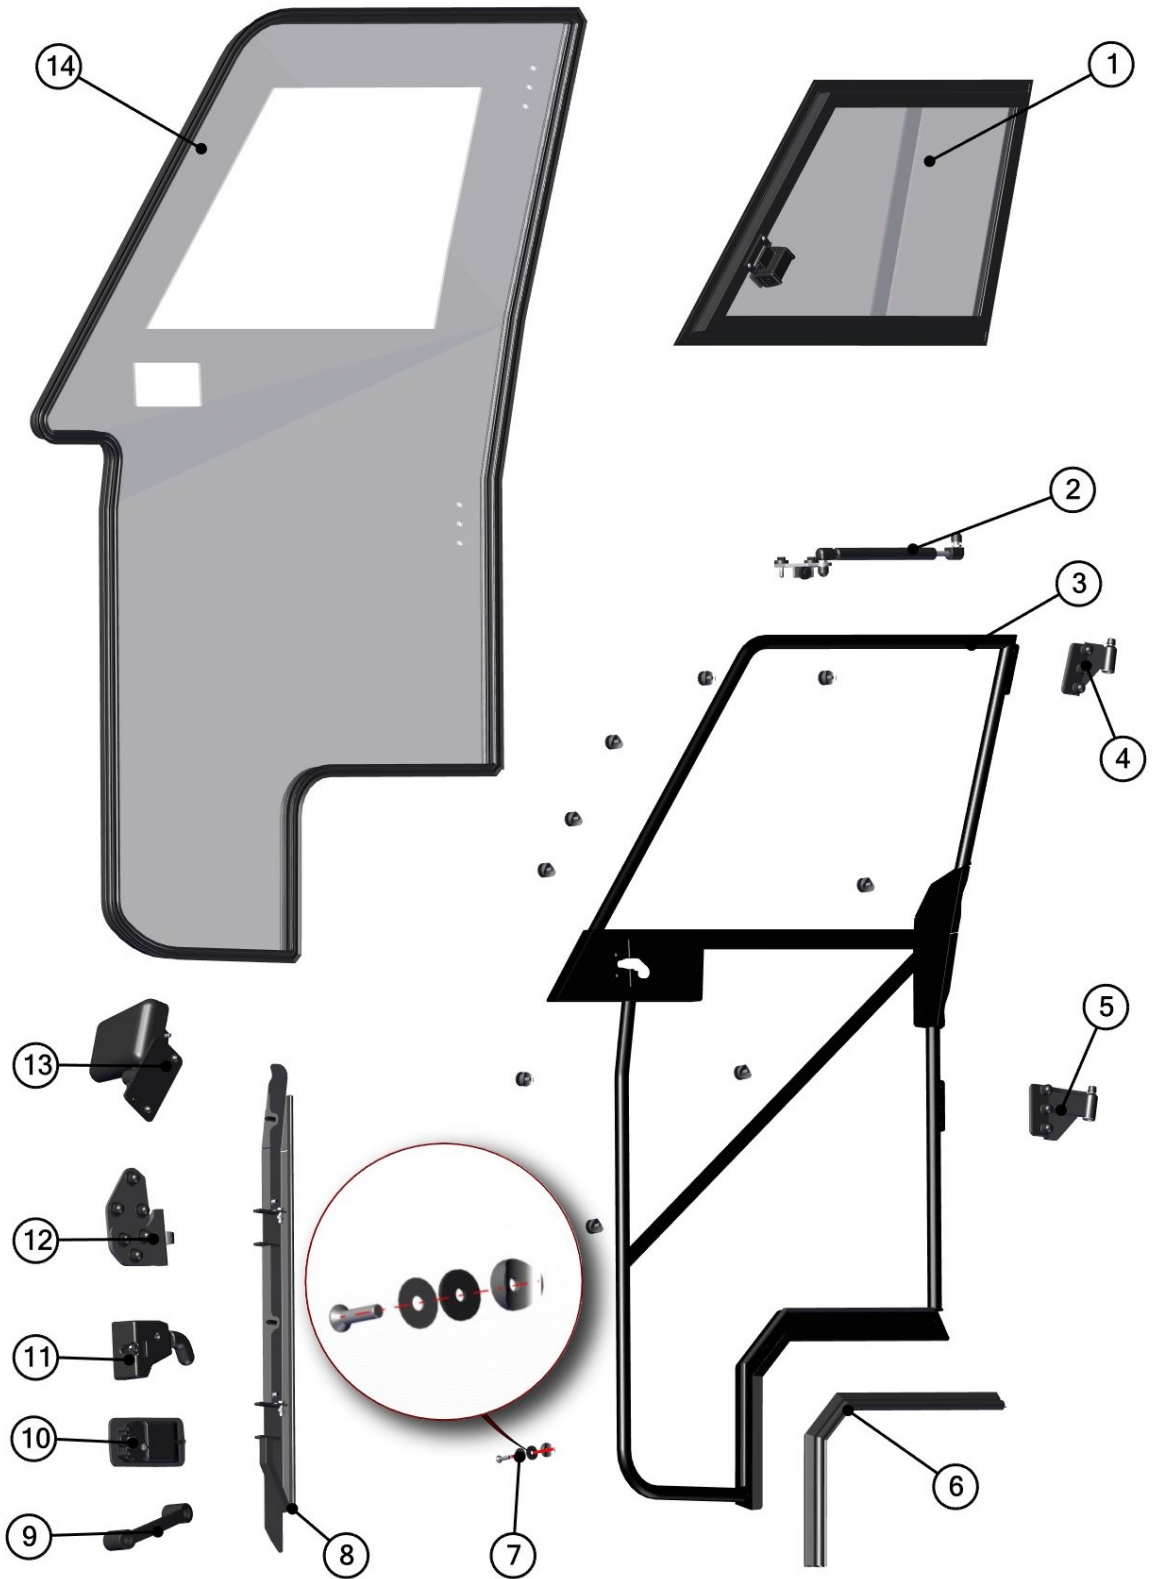

LEFT FRONT DOOR

45

FOR ALL TECHNICAL QUESTIONS, PLEASE CALL
DFK AMERICA INC.
(630) 324-8585

ID	Catalogue no.	Description	Qty
1	42S06U01-40M001	LEFT WINDOW ASSEMBLY	1
2	42S06U01-50M013	GAS SPRING ASSEMBLY	1
3	42S06U01-40W001	LEFT DOOR FRAME WELDED	1
4	42S06U01-40M016	LEFT UPPER DOOR HINGE	1
5	42S06U01-40M015	LEFT BOTTOM DOOR HINGE	1
6	001005^42S06U01S50	RUBBER PROFILE "PIRELA STRAIGHT"	1
7	00-00M019	POLYCARBONATE FIXING ASSEMBLY	10
8	42S06U01-40M009	LEFT FRONT SEALING LEDGE ASSEMBLY	1
9	001703	DOOR HANDLE	1
10	000841	OUTER DOOR LOCK	1
11	001743	LEFT INNER DOOR LOCK	1
12	42S06U01-40M002	LEFT DOOR STOP ASSEMBLY	1
13	00-109U-M003	LEFT DOOR MIRROR ASSEMBLY	1
14	42S06U01-40M012	LEFT POLYCARBONATE WITH SEALING	1