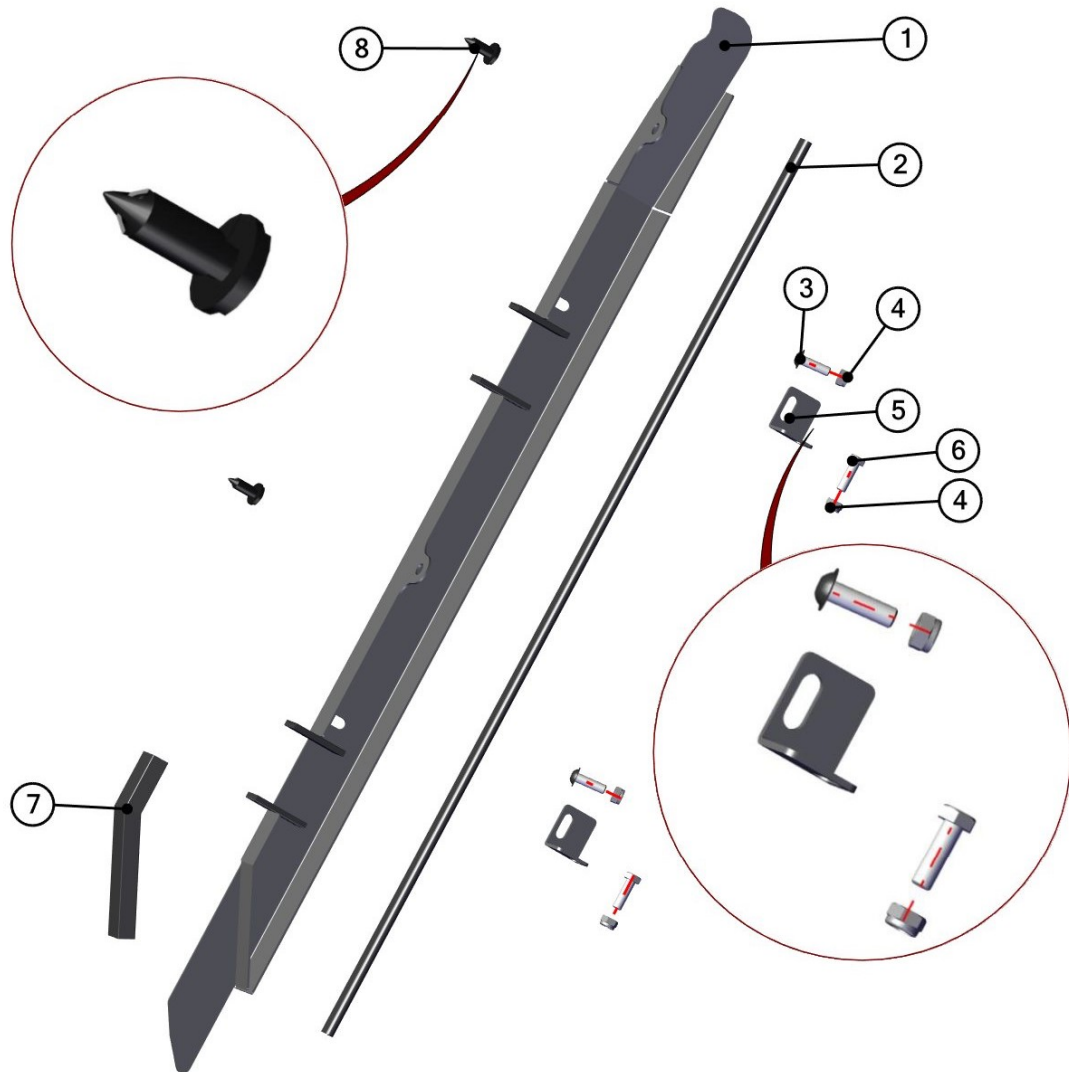

FOR ALL TECHNICAL QUESTIONS, PLEASE CALL  
 DFK AMERICA INC.  
 (630) 324-8585

**RIGHT FRONT SEALING LEDGE ASSEMBLY**

**42S06U01-50M009**

52

ID	Catalogue no.	Description	Qty
1	42S06U01-50-001	RIGHT DOOR SEALING LEDGE	1
2	001001^42S06U01-50M011	RUBBER PROFILE "LEMOVKA"	1
3	002192	SCREW M6x20	2
4	001392	SELF-LOCKING NUT M6	4
5	42S06U01-50-021	DOOR SEALING LEDGE HOLDER	2
6	001398	SCREW M6x20	2
7	001016^42S06U01-50M011	RUBBER PROFILE "VLECKA"	1
8	002615	RUBBER RIVET	2