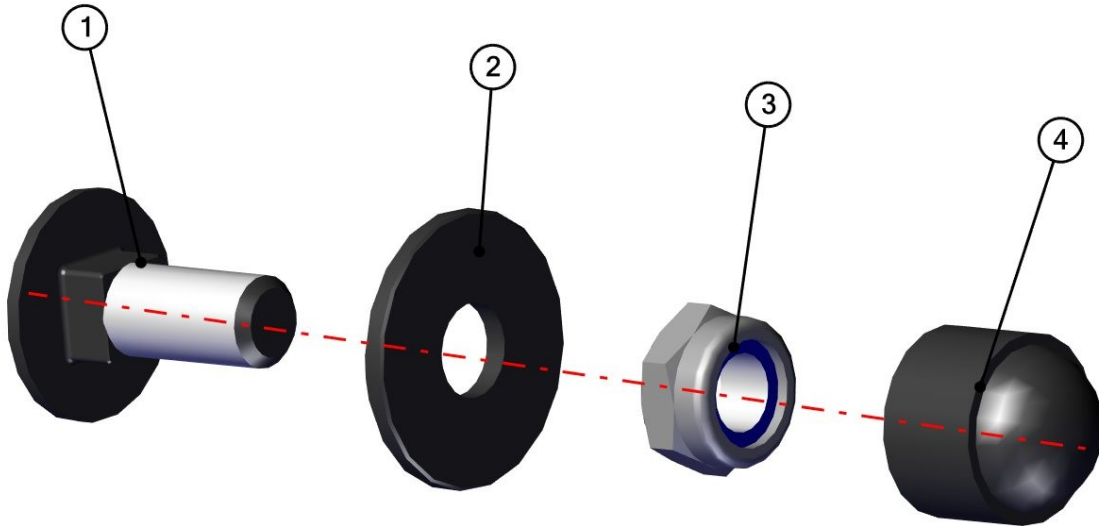

FOR ALL TECHNICAL QUESTIONS, PLEASE CALL  
 DFK AMERICA INC.  
 (630) 324-8585

**HOLDER FIXING ASSEMBLY**  
**42S06U01-20M002**

38

ID	Catalogue no.	Description	Qty
1	002575	SCREW M8x20	1
2	003322	WASHER 8 LARGE	1
3	001388	SELF-LOCKING NUT M8	1
4	001309	PLASTIC NUT COVER OK13	1