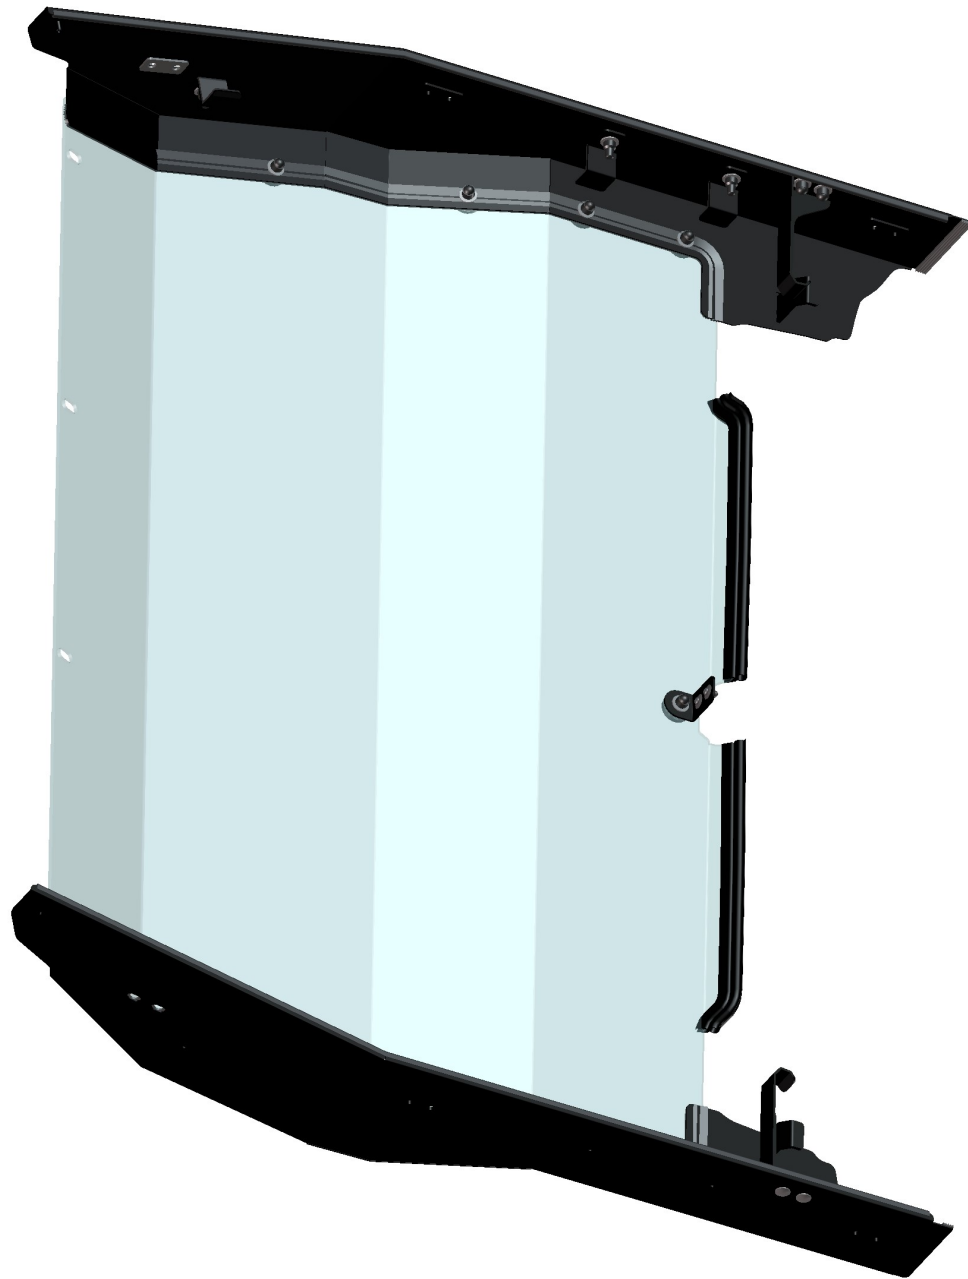

HONDA BIG RED

HardCabs

Position	Catalogue no.	Description	Qty
1	002496	HANDLE	1
2	001309	PLASTIC NUT COVER OK13	8
3	001388	SELF-LOCKING NUT M8	12
4	001387	WASHER 8	2
5	001428	RUBBER WASHER 8	8
6	001429	PLASTIC WASHER 8	6
7	001694	SCREW M8x45	2
8	000854	DOOR STOP PIN	2
9	000855	DOOR STOP HOOK	2
10	000857	DOOR STOP WASHER	2
11	000856	DOOR STOP NUT	2
12	50S01U01-40-014	LEFT DOOR STOP HOLDER	1
13	001407	WASHER 8 LARGE	10
14	50S01U01-10-014	FRONT LEDGE RUBBER "SEMPER"	2
15	50S01U01-10W009	LEFT FRONT HOLDER	1
16	50S01U01-10-015	HOLDER RUBBER "SEMPER"	2
17	001337	WASHER 6 LARGE	2
18	001488	SERRATED-LOCK WASHER 6	2
19	001723	SCREW M6x20	2
20	002640	LEFT GLASS LOCK	1
21	002397	SCREW M5x12	2
22	50S01U01-10-019	LEFT GLASS LOCK HOLDER	1
23	001771^50S01U01-10M003	SEALING "KR15x4"	1
24	50S01U01-10-003	FRONT BOTTOM LEDGE	1
25	001308	PLASTIC NUT COVER OK13	4
27	001760	SCREW M8x35	4
28	50S01U01-10-006	FRONT BOTTOM EPDM	1
29	001001^50S01U01-10M003	RUBBER PROFILE "LEMOVKA"	1
30	001348	PLASTIC NUT COVER OK10	2
31	001392	SELF-LOCKING NUT M6	2
32	001426	WASHER 6	4
33	002192	SCREW M6x20	2
34	50S01U01-10-018	RIGHT GLASS LOCK HOLDER	1
35	002641	RIGHT GLASS LOCK	1
36	50S01U01-10W002	RIGHT FRONT HOLDER	1
37	50S01U01-50-014	RIGHT DOOR STOP HOLDER	1

FOR ALL PARTS ORDERS AND TECHNICAL QUESTIONS, PLEASE CALL

DFK AMERICA INC.

(630) 324-8585

REAR PANEL

FOR ALL PARTS ORDERS AND TECHNICAL QUESTIONS, PLEASE CALL
DFK AMERICA INC.
(630) 324-8585