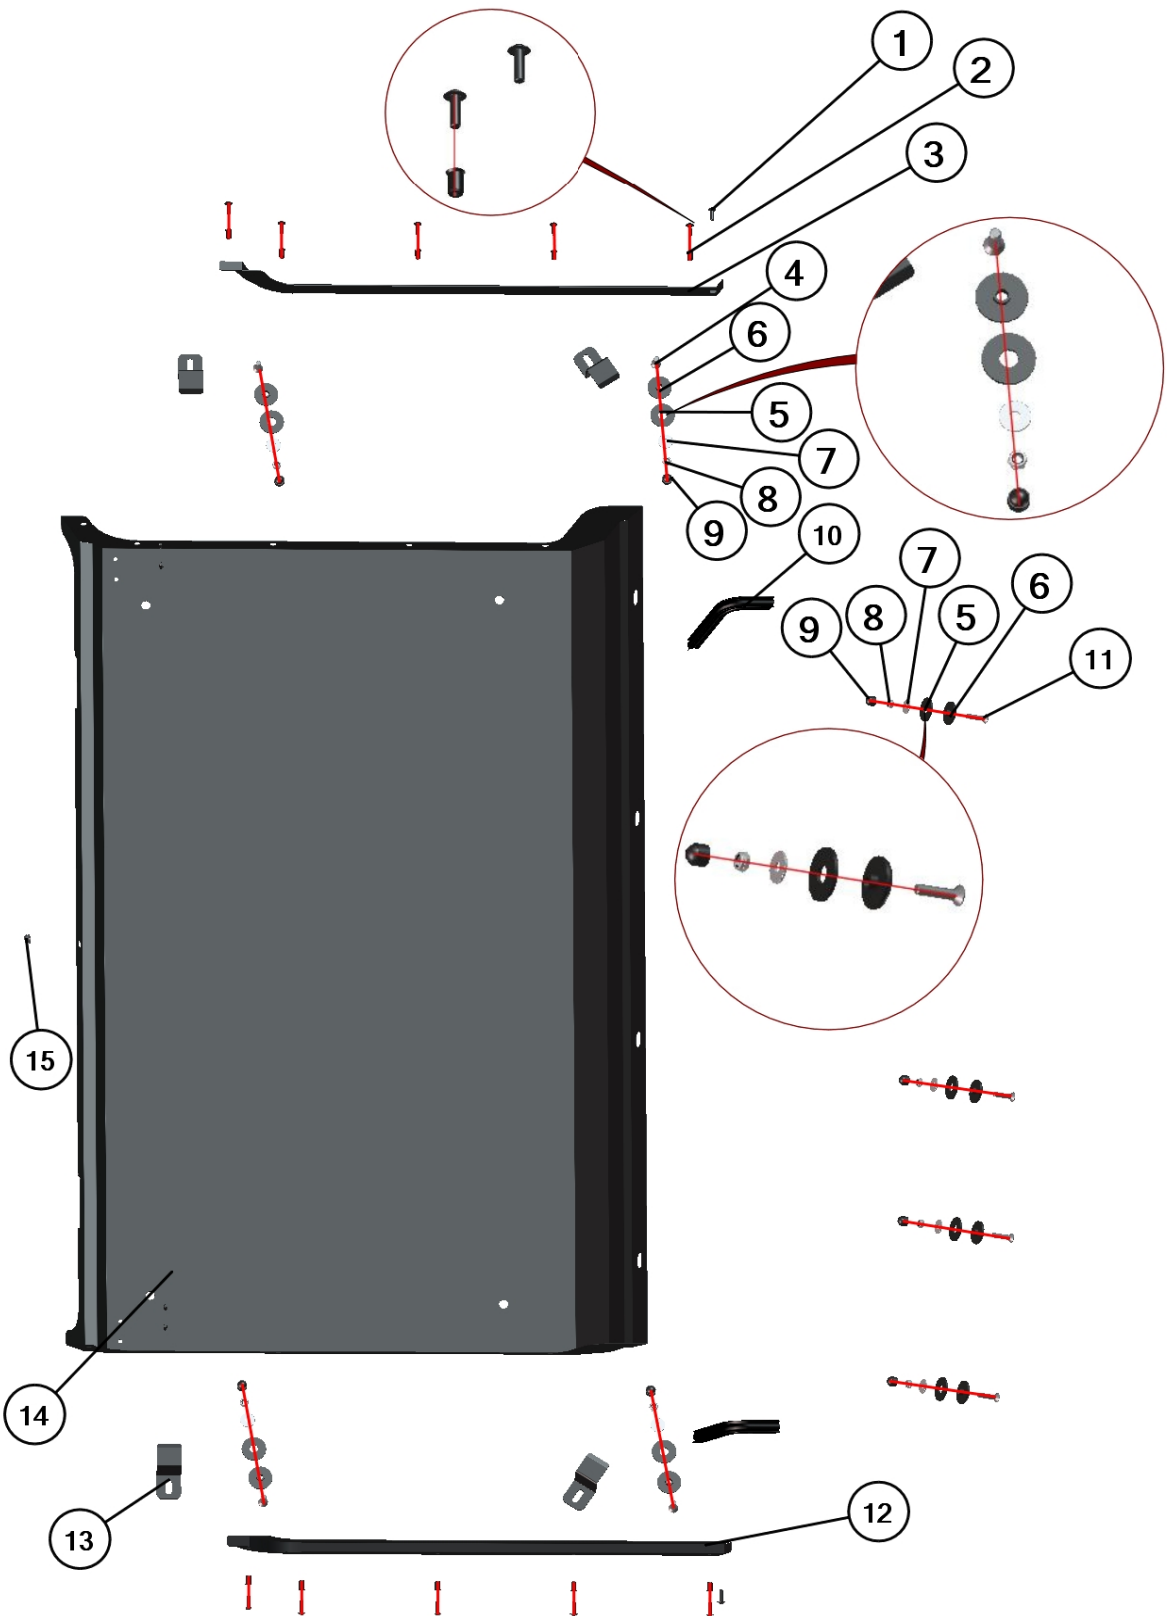

FOR ALL PARTS ORDERS AND TECHNICAL QUESTIONS, PLEASE CALL
DFK AMERICA INC.
(630) 324-8585

HONDA BIG RED

HardCabs

Position	Catalogue no.	Description	Qty
1	001723	SCREW M6x20	12
2	001397	RIVET NUT M6	10
3	50S01U01-30W002	LEFT ROOF LEDGE WITH RIVET NUTS	1
4	002121	SCREW M8x30	4
5	001428	RUBBER WASHER 8	8
6	001429	PLASTIC WASHER 8	8
7	001407	WASHER 8 LARGE	8
8	001388	SELF-LOCKING NUT M8	8
9	001309	PLASTIC NUT COVER OK13	8
10	001010^50S01U01S30	RUBBER PROFILE "SARAZIN"	1
11	001760	SCREW M8x35	4
12	50S01U01-30W001	RIGHT ROOF LEDGE WITH RIVET NUTS	1
13	00-101U-004	ROOF HOLDER	4
14	50S01U01-30-001	ROOF PANEL	1
15	002017	BUSHING FOR WASHER HOSE	1

FOR ALL PARTS ORDERS AND TECHNICAL QUESTIONS, PLEASE CALL

DFK AMERICA INC.

(630) 324-8585