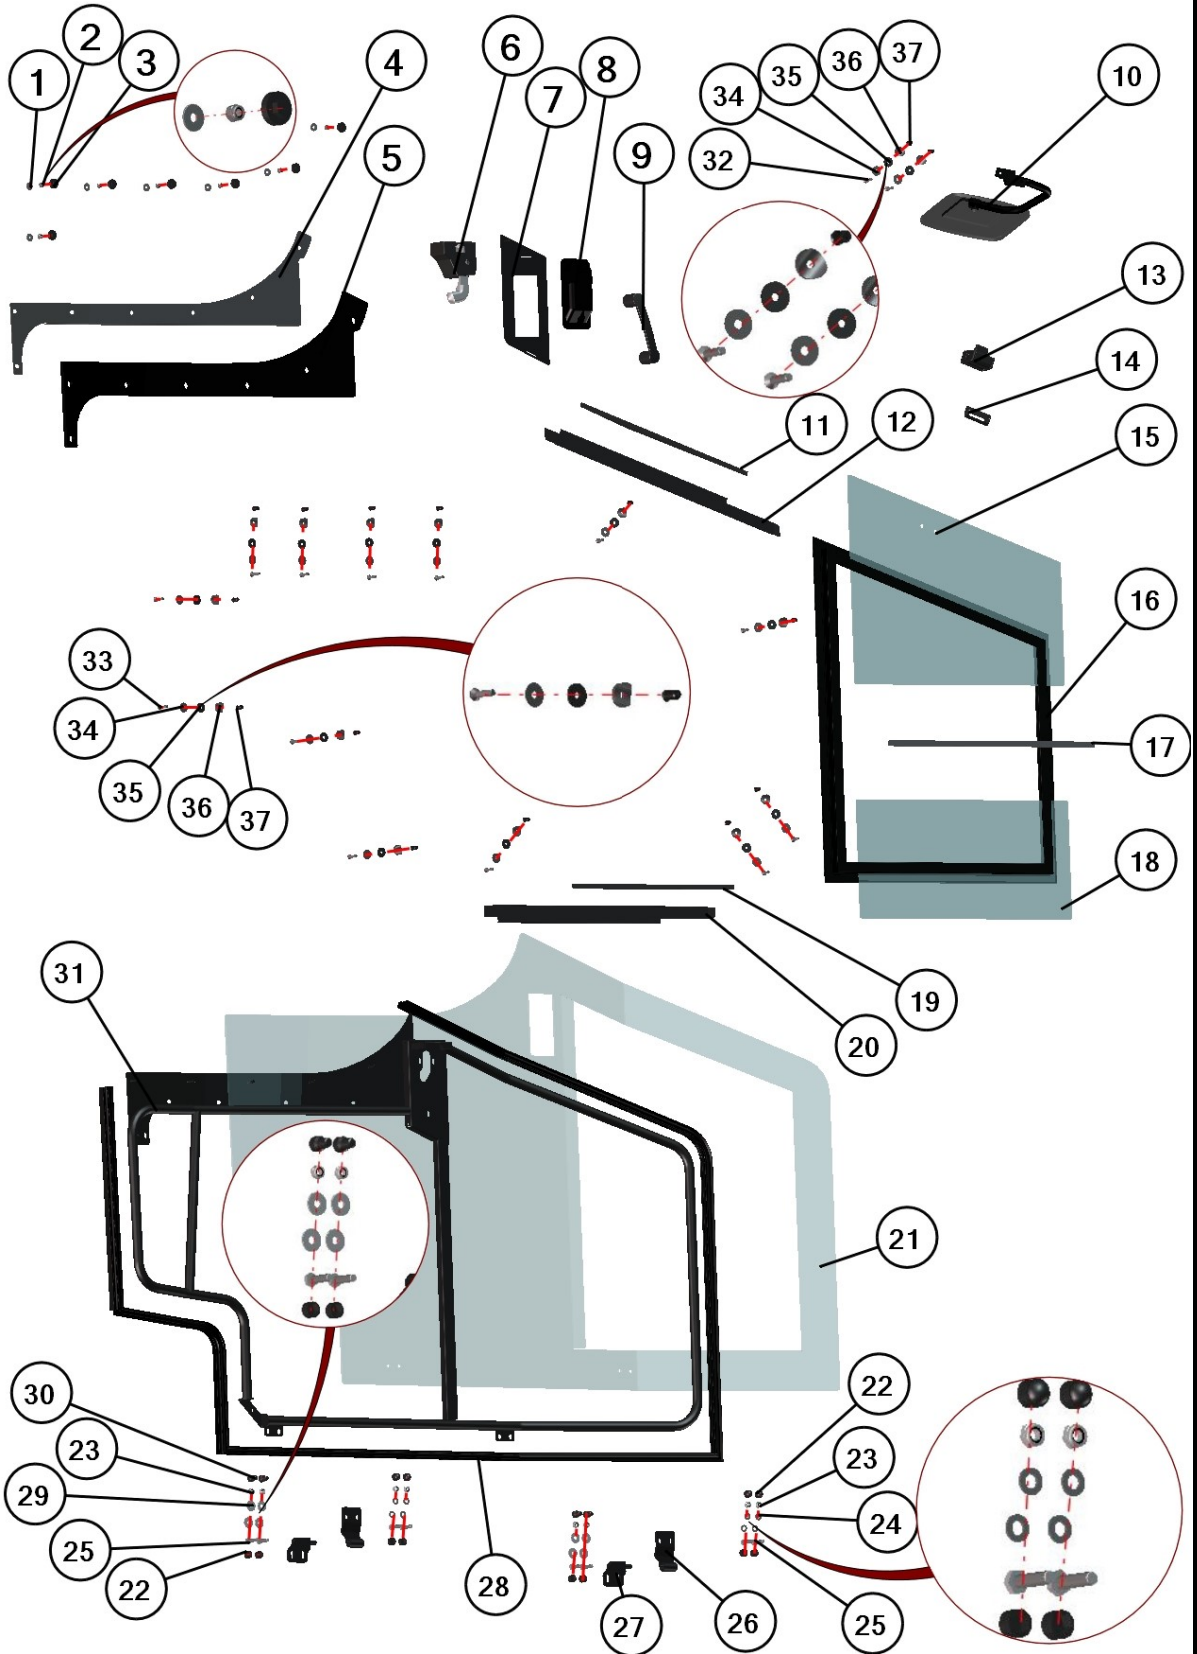

FOR ALL PARTS ORDERS AND TECHNICAL QUESTIONS, PLEASE CALL
DFK AMERICA INC.
(630) 324-8585

RIGHT DOOR TABLE

Position	Catalogue no.	Description	Qty
1	001337	WASHER 6 LARGE	7
2	001392	SELF-LOCKING NUT M6	7
3	001351	PLASTIC NUT COVER OK10 LARGE	7
4	50S01U01-50-016	RIGHT FRONT BOTTOM LEDGE METAL	1
5	50S01U01-50-015	FRONT BOTTOM LEDGE EPDM	1
6	001744	RIGHT INNER DOOR LOCK	1
7	50S01U01-50-010	DOOR LOCK LEDGE	1
8	000841	OUTER DOOR LOCK	1
9	001703	HANDLE	1
10	000993	RIGHT REAR MIRROR	1
11	50S01U01-50-006	FRONT WINDOW FRAME LEDGE EPDM	1
12	50S01U01-50-005	RIGHT FRONT WINDOW FRAME LEDGE	1
13	001700	GLASS LOCK	1
14	001762	GLASS STOP	1
15	50S01U01-50-013	DOOR GLASS MOVABLE	1
16	50S01U01-50-007	RIGHT DOOR GLASS FRAME	1
17	001083^50S01U01-50M001	AL PROFILE "U"	1
18	50S01U01-50-012	DOOR GLASS SOLID	1
19	50S01U01-50-004	REAR WINDOW FRAME LEDGE EPDM	1
20	50S01U01-50-003	RIGHT REAR WINDOW FRAME LEDGE	1
21	50S01U01-50-001	RIGHT DOOR PANEL POLYCARBONATE	1
22	001309	PLASTIC NUT COVER OK13	12
23	001388	SELF-LOCKING NUT M8	8
24	001387	WASHER 8	8
25	001411	SCREW M8x30	8
26	00-105U-W003	RIGHT DOOR GINGE DOOR	2
27	00-105U-W001	RIGHT DOOR HINGE BASE	2
28	002454^50S01U01S50	RUBBER PROFILE "SARAZINE POLY"	1
29	001407	WASHER 8 LARGE	8
30	001308	PLASTIC NUT COVER OK13 LONG	4
31	50S01U01-50W001	RIGHT DOOR FRAME WELDED	1
32	001701	SCREW M6x30	2
33	002120	SCREW M6x25	13
34	001715	PLASTIC WASHER 6	15
35	001735	RUBBER WASHER	15
36	001736	RUBBER SEAT WASHER 6	15
37	001397	RIVET NUT M6	15

FOR ALL PARTS ORDERS AND TECHNICAL QUESTIONS, PLEASE CALL

DFK AMERICA INC.

(630) 324-8585