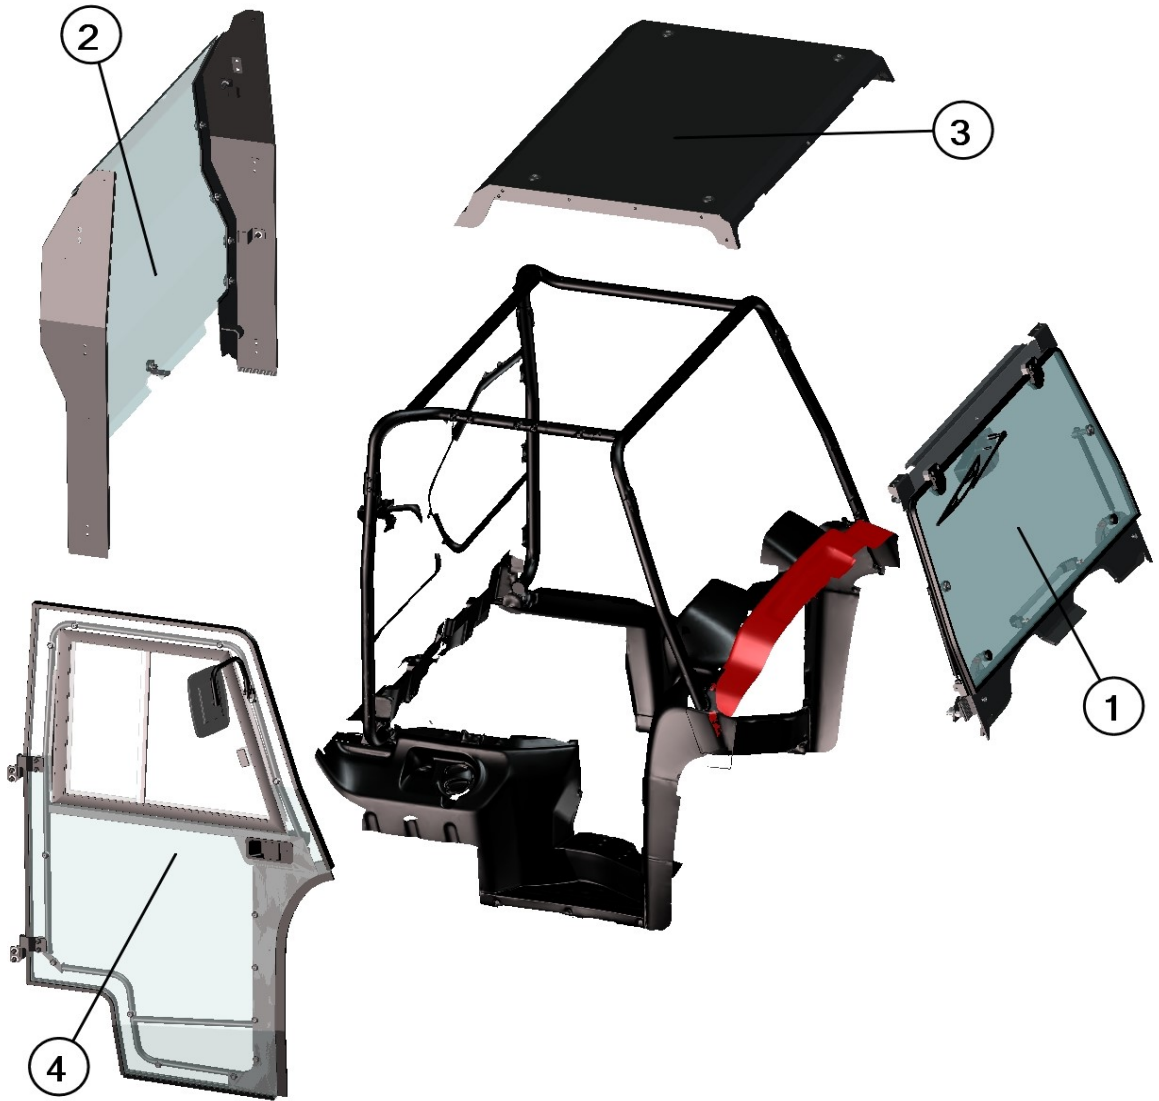

*SPARE - PARTS CATALOG*

**HONDA**  
**BIG RED 2012-2015**

*HardCabs* →

CAB PREVIEW

FOR ALL PARTS ORDERS AND TECHNICAL QUESTIONS, PLEASE CALL  
DFK AMERICA INC.  
(630) 324-8585

Position	Catalogue no.	Description	Qty
1	50S01U01S10	FRONT PANEL MOVABLE	1
2	50S01U01S20	REAR PANEL	1
3	50S01U01S30	ROOF	1
4	50S01U01S50	RIGHT DOOR	1

**FOR LEFT DOOR USE 50S01U01S40**  
**THE LEFT DOOR IS SIMILAR WITH THE RIGHT DOOR JUST USE CORRECT (LEFT OR RIGHT) TABLE**

FOR ALL PARTS ORDERS AND TECHNICAL QUESTIONS, PLEASE CALL  
 DFK AMERICA INC.  
 (630) 324-8585