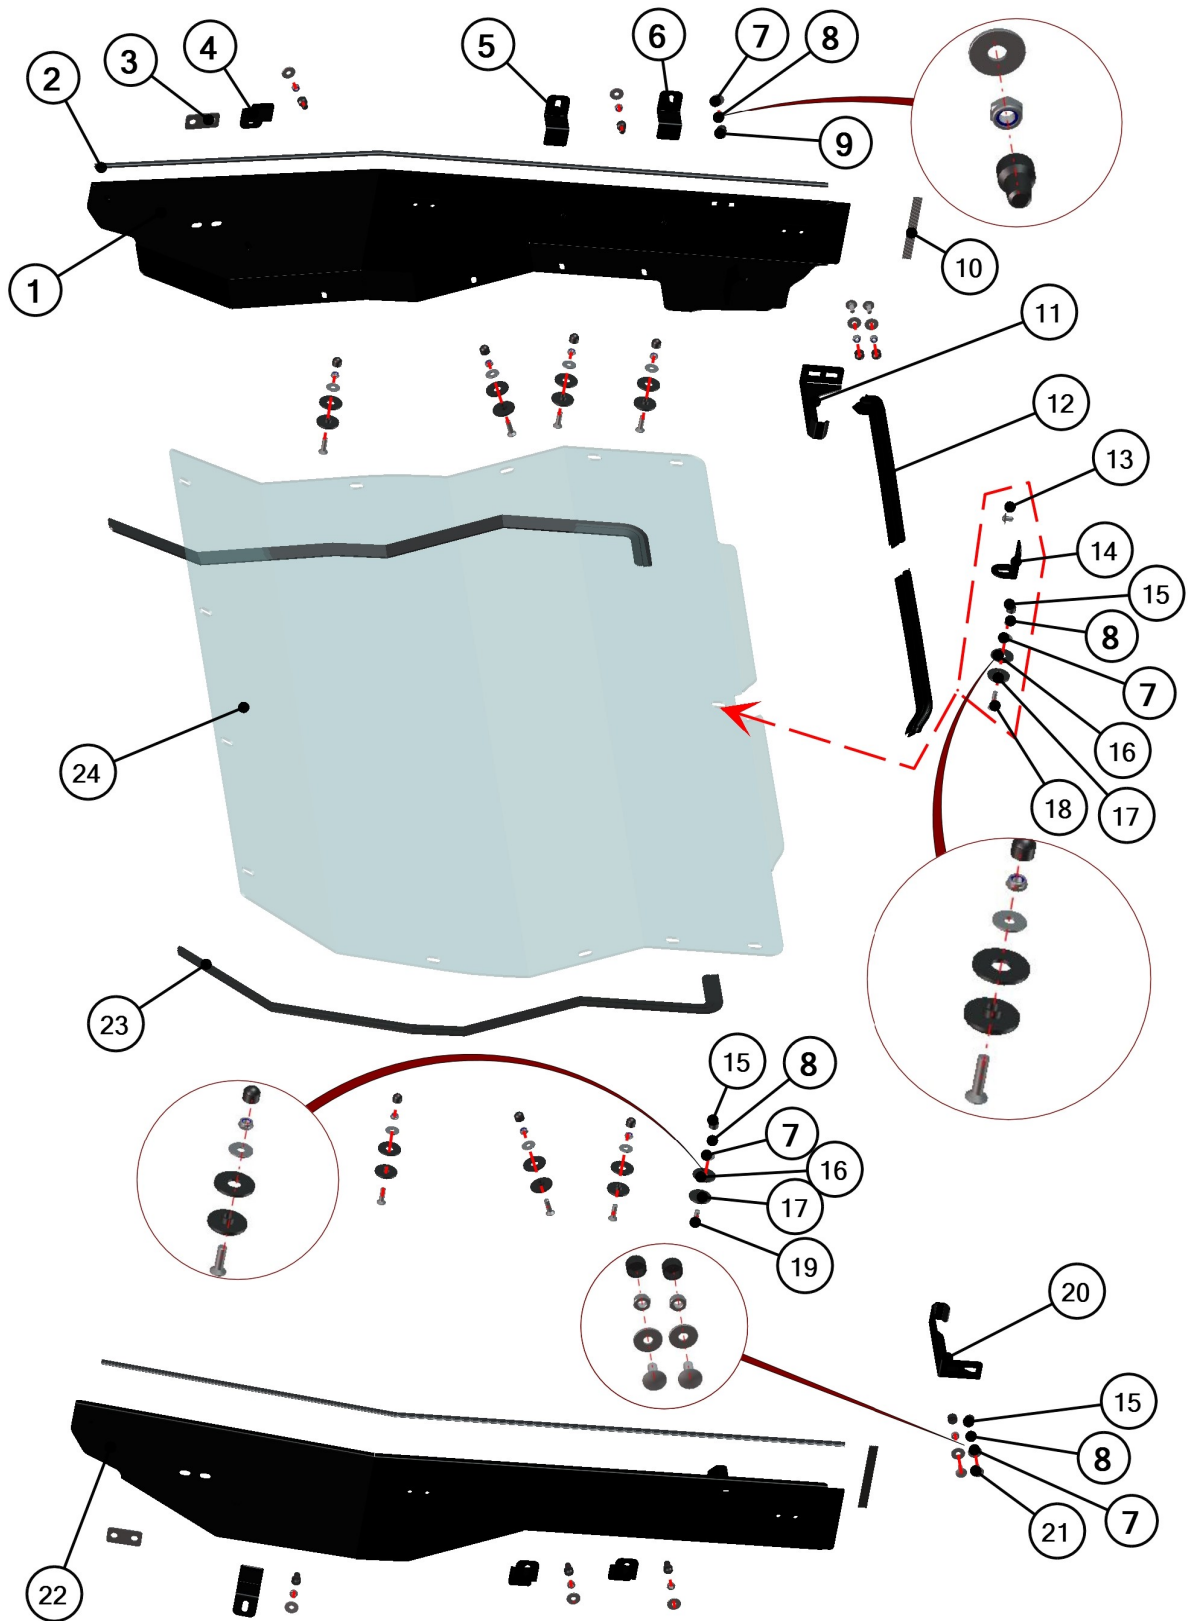

FOR ALL PARTS ORDERS AND TECHNICAL QUESTIONS, PLEASE CALL
DFK AMERICA INC.
(630) 324-8585

Position	Catalogue no.	Description	Qty
1	50S01U01-20W002	LEFT DOOR BASE WELDED	1
2	001001^50S01U01S20	RUBBER PROFILE "LEMOVKA"	2
3	50S01U01-20-008	DOOR BASE WASHER	2
4	00-101U-003	UPPER DOOR BASE HOLDER	2
5	00-101U-003	MIDDLE DOOR BASE HOLDER	2
6	50S01U01-20-010	BOTTOM DOOR BASE HOLDER	2
7	001407	WASHER 8 LARGE	19
8	001388	SELF-LOCKING NUT M8	19
9	001308	PLASTIC NUT COVER OK13 LONG	6
10	001771^50S01U01S20	RUBBER PROFILE "KR 15x4"	2
11	50S01U01-20-012	LEFT DOOR BASE HOOK HOLDER	1
12	002051^50S01U01S20	RUBBER PROFILE "PIRELA STRAIGHT"	1
13	002348	PLASTIC RIVET	2
14	50S01U01-20-007	BOTTOM REAR HOLDER	1
15	001309	PLASTIC NUT COVER OK13	13
16	001428	RUBBER WASHER 8	9
17	001429	PLASTIC WASHER 8	9
18	001760	SCREW M8x35	1
19	002121	SCREW M8x30	8
20	50S01U01-20-013	RIGHT DOOR BASE HOOK HOLDER	1
21	002575	SCREW M8x20	4
22	50S01U01-20W001	RIGHT DOOR BASE WELDED	1
23	001771^50S01U01S20	RUBBER PROFILE "KR 15x4"	1
24	50S01U01-20-005	REAR WINDOW POLY	1

FOR ALL PARTS ORDERS AND TECHNICAL QUESTIONS, PLEASE CALL

DFK AMERICA INC.

(630) 324-8585