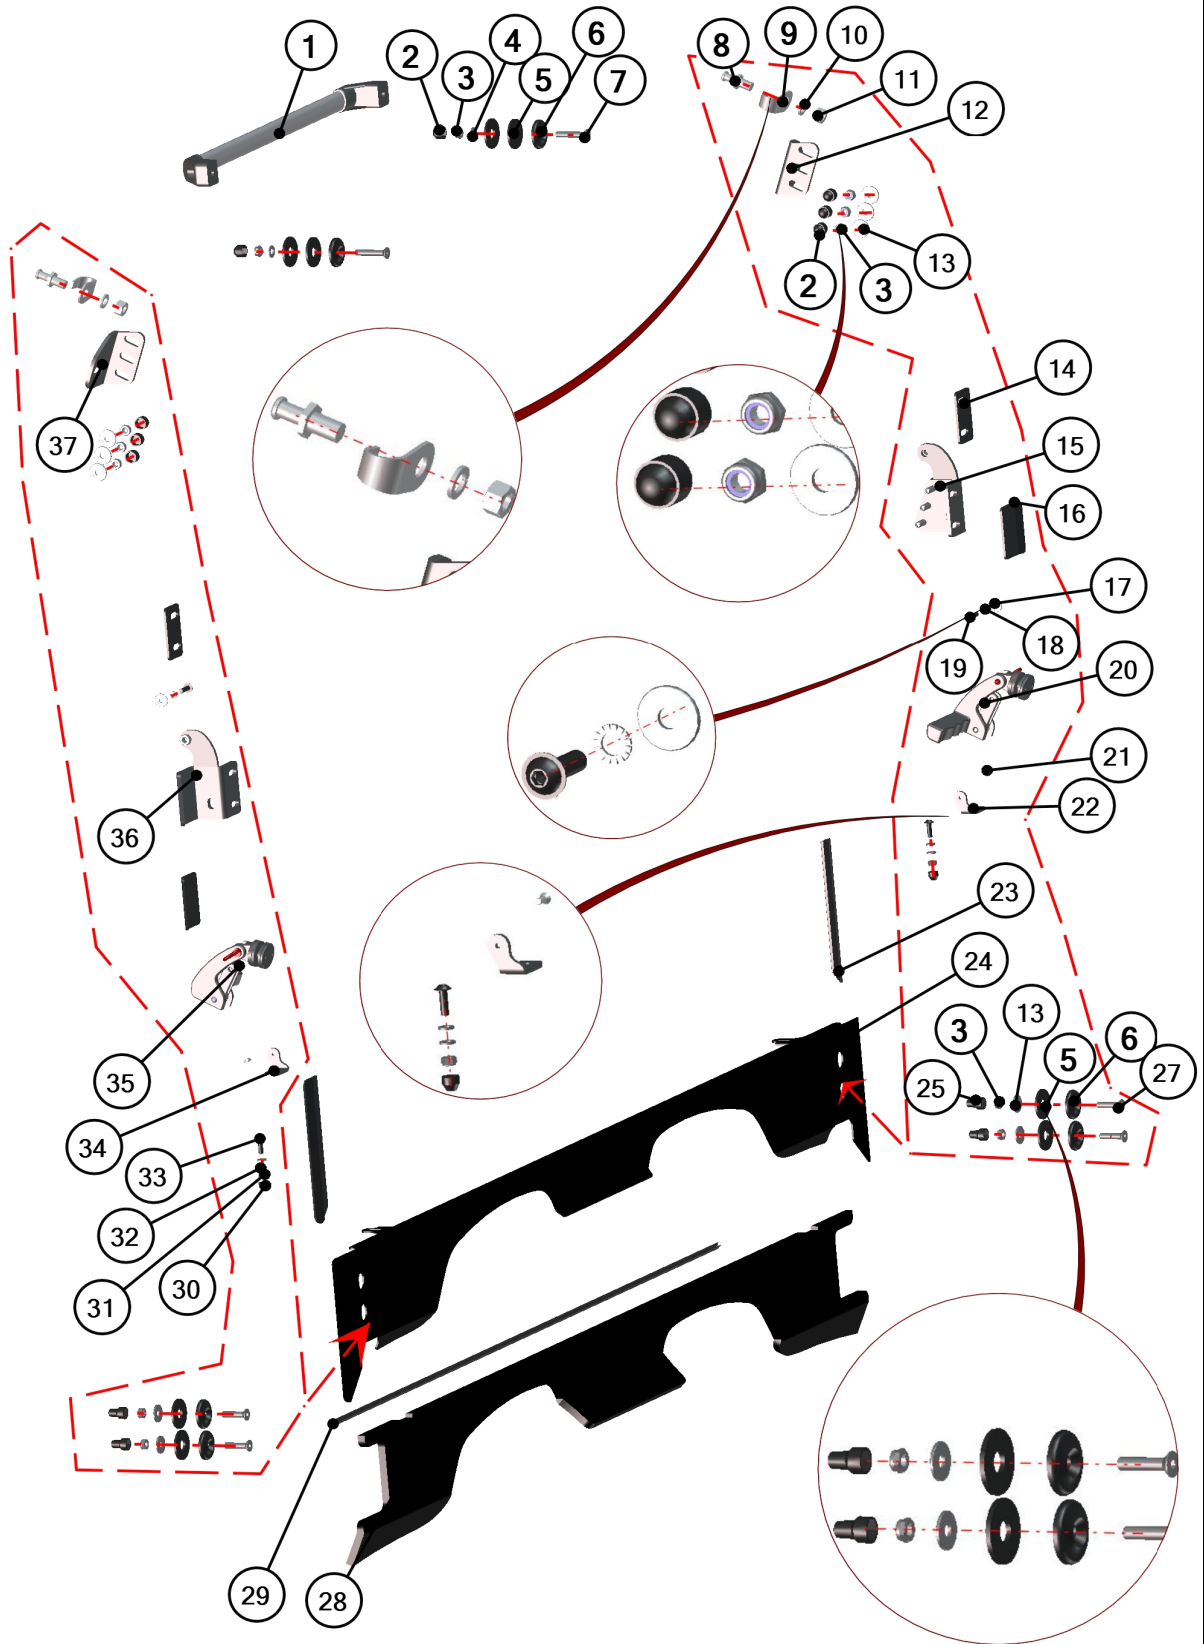

FOR ALL PARTS ORDERS AND TECHNICAL QUESTIONS, PLEASE CALL
DFK AMERICA INC.
(630) 324-8585

HONDA BIG RED

HardCabs

Position	Catalogue no.	Description	Qty
1	002496	HANDLE	1
2	001309	PLASTIC NUT COVER OK13	8
3	001388	SELF-LOCKING NUT M8	12
4	001387	WASHER 8	2
5	001428	RUBBER WASHER 8	8
6	001429	PLASTIC WASHER 8	6
7	001694	SCREW M8x45	2
8	000854	DOOR STOP PIN	2
9	000855	DOOR STOP HOOK	2
10	000857	DOOR STOP WASHER	2
11	000856	DOOR STOP NUT	2
12	50S01U01-40-014	LEFT DOOR STOP HOLDER	1
13	001407	WASHER 8 LARGE	10
14	50S01U01-10-014	FRONT LEDGE RUBBER "SEMPER"	2
15	50S01U01-10W009	LEFT FRONT HOLDER	1
16	50S01U01-10-015	HOLDER RUBBER "SEMPER"	2
17	001337	WASHER 6 LARGE	2
18	001488	SERRATED-LOCK WASHER 6	2
19	001723	SCREW M6x20	2
20	002640	LEFT GLASS LOCK	1
21	002397	SCREW M5x12	2
22	50S01U01-10-019	LEFT GLASS LOCK HOLDER	1
23	001771^50S01U01-10M003	SEALING "KR15x4"	1
24	50S01U01-10-003	FRONT BOTTOM LEDGE	1
25	001308	PLASTIC NUT COVER OK13	4
27	001760	SCREW M8x35	4
28	50S01U01-10-006	FRONT BOTTOM EPDM	1
29	001001^50S01U01-10M003	RUBBER PROFILE "LEMOVKA"	1
30	001348	PLASTIC NUT COVER OK10	2
31	001392	SELF-LOCKING NUT M6	2
32	001426	WASHER 6	4
33	002192	SCREW M6x20	2
34	50S01U01-10-018	RIGHT GLASS LOCK HOLDER	1
35	002641	RIGHT GLASS LOCK	1
36	50S01U01-10W002	RIGHT FRONT HOLDER	1
37	50S01U01-50-014	RIGHT DOOR STOP HOLDER	1

FOR ALL PARTS ORDERS AND TECHNICAL QUESTIONS, PLEASE CALL

DFK AMERICA INC.

(630) 324-8585