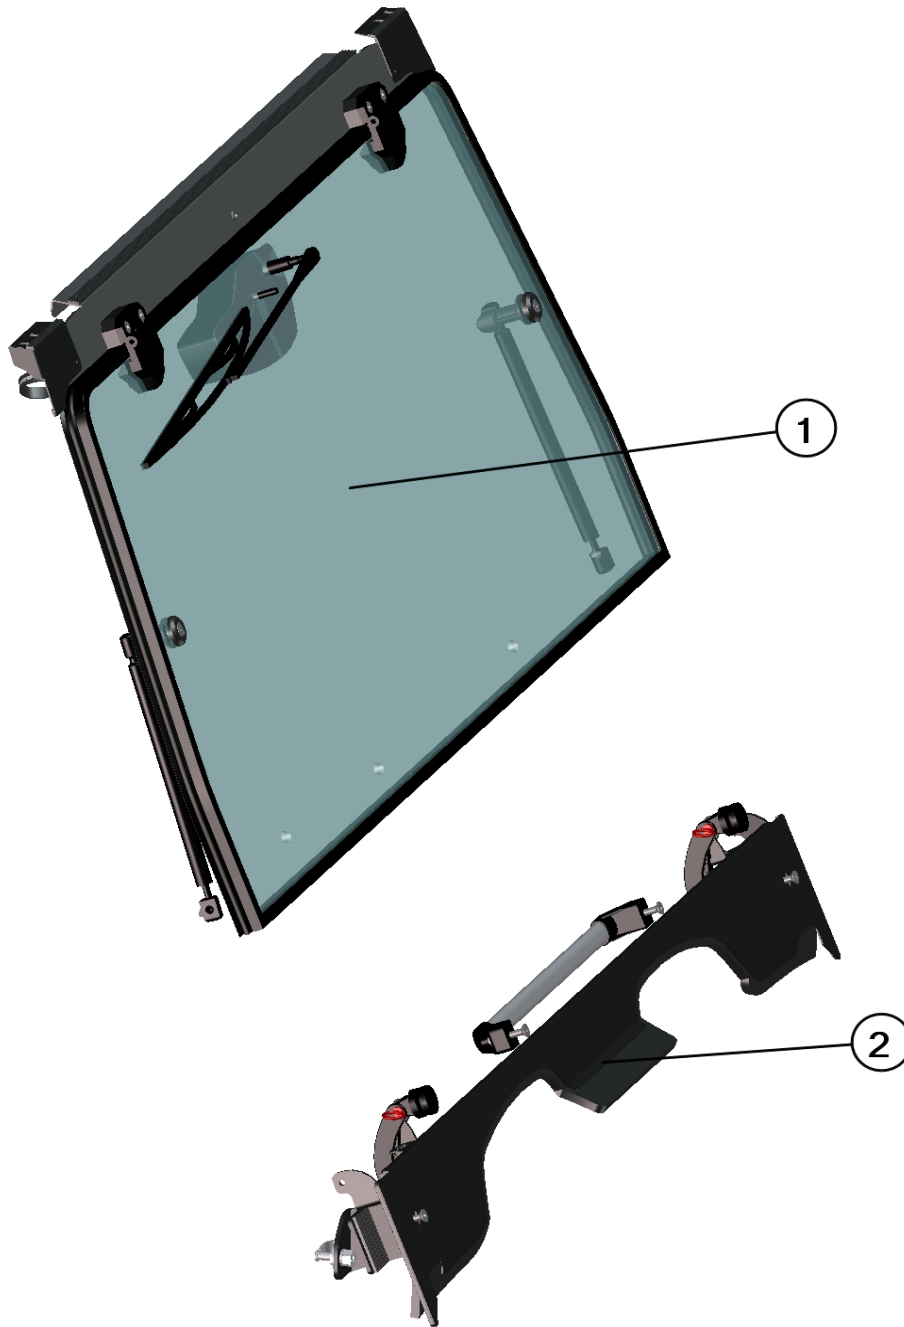

Position	Catalogue no.	Description	Qty
1	----	MOVABLE GLASS WITH UPPER LEDGE	1
2	----	BOTTOM LEDGE WITH HOLDERS	1

THIS ASSEMBLIES HAVE DETAIL VIEWS ON NEXT PAGES

FOR ALL PARTS ORDERS AND TECHNICAL QUESTIONS, PLEASE CALL
DFK AMERICA INC.
(630) 324-8585