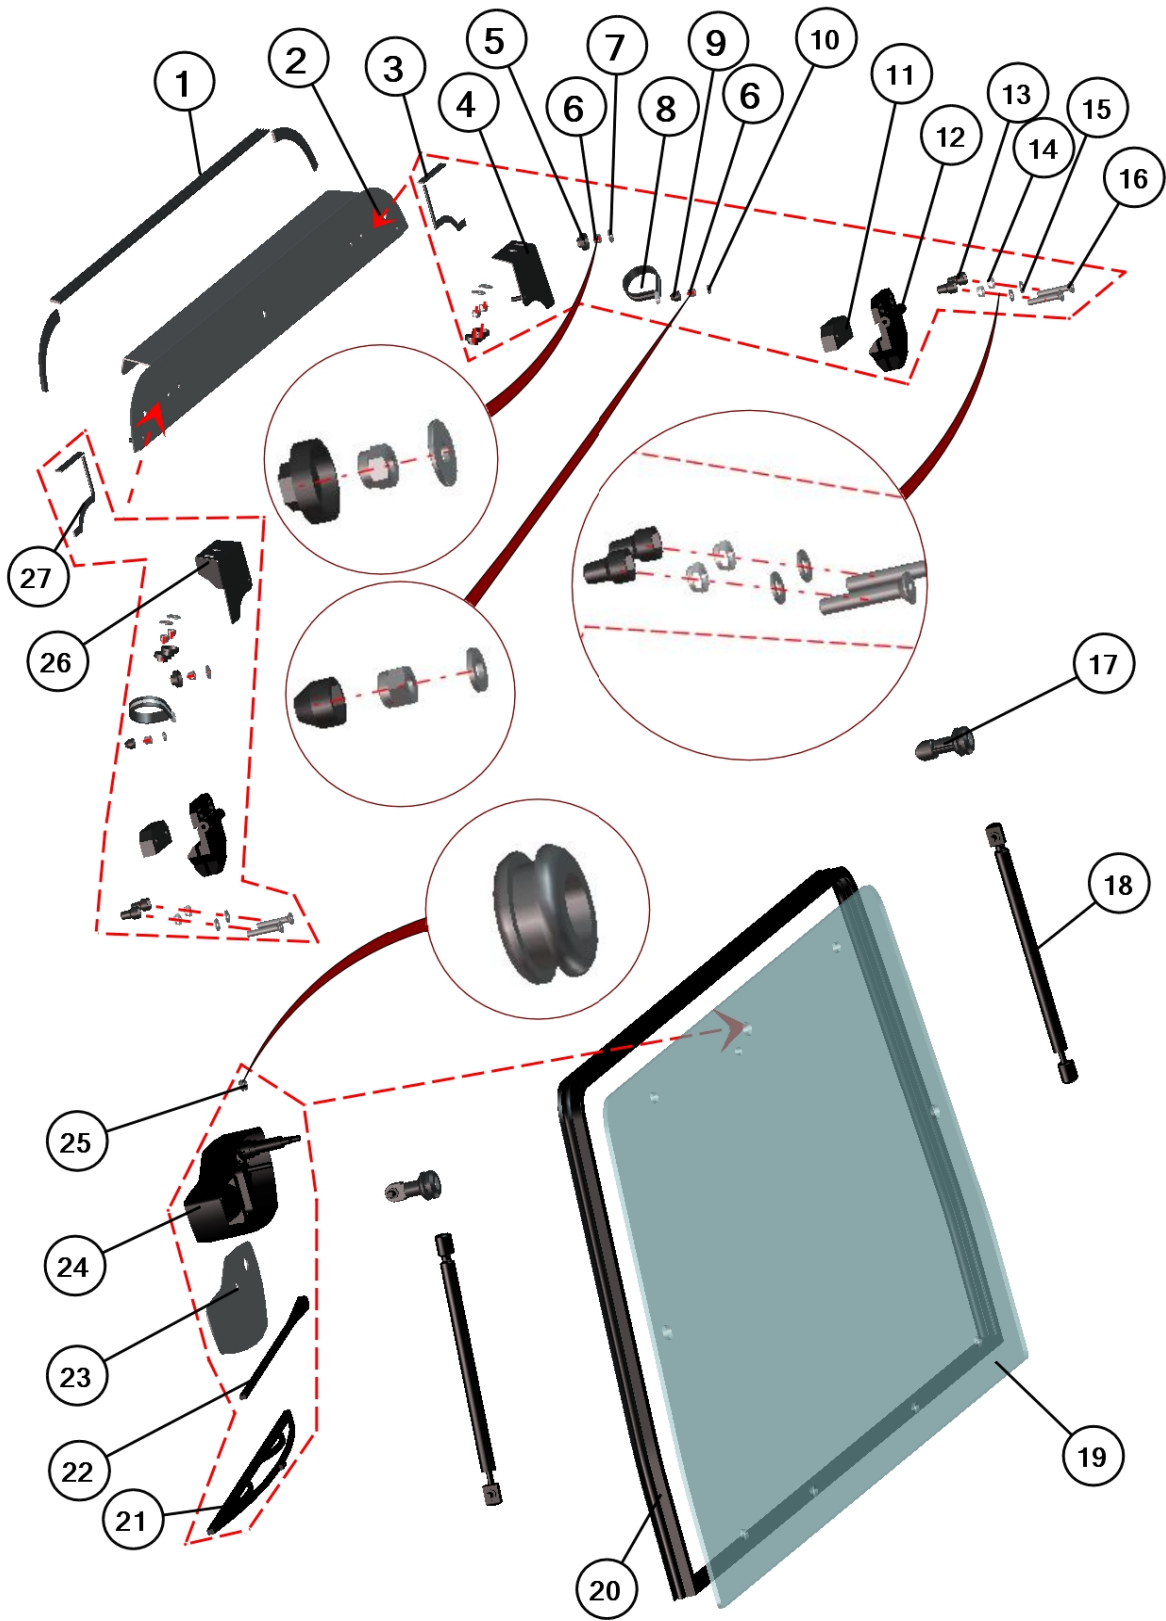

FOR ALL PARTS ORDERS AND TECHNICAL QUESTIONS, PLEASE CALL
DFK AMERICA INC.
(630) 324-8585

HONDA BIG RED

HardCabs

Position	Catalogue no.	Description	Qty
1	001771^50S01U01-10M004	SEALING "KR15x4"	1
2	50S01U01-10W001	FRONT UPPER LEDGE	1
3	001354^50S01U01-10M007	SEAL "KR9x3"	1
4	50S01U01-10W003	LEFT UPPER CORNER	1
5	001351	PLASTIC NUT COVER OK10 LARGE	6
6	001392	SELF-LOCKING NUT M6	8
7	001337	WASHER 6 LARGE	6
8	002526	CLAMP WITH SEAL	2
9	001348	PLASTIC NUT COVER OK10	2
10	001426	WASHER 6	2
11	000863	HINGE WASHER	2
12	000862	PLASTIC HINGE	2
13	001308	PLASTIC NUT COVER OK13 LONG	4
14	001388	SELF-LOCKING NUT M8	4
15	001387	WASHER 8	4
16	001386	SCREW M8x45	4
17	001693	GAS SPRING HOLDER	2
18	002494	GAS SPRING	2
19	50S01U01-10-002	FRONT WINDOW	1
20	002051^50S01U01-10M001	RUBBER PROFILE "	1
21	000798	WIPER LATH	1
22	001764	WIPER ARM	1
23	00-025E02	WIPER MOTOR COVER	1
24	002764	WIPER MOTOR	1
25	002017	WASHER HOSE BUSHING	1
26	50S01U01-10W004	RIGHT UPPER CORNER	1
27	001354^50S01U01-10M008	SEAL "KR9x3"	1

FOR ALL PARTS ORDERS AND TECHNICAL QUESTIONS, PLEASE CALL

DFK AMERICA INC.

(630) 324-8585