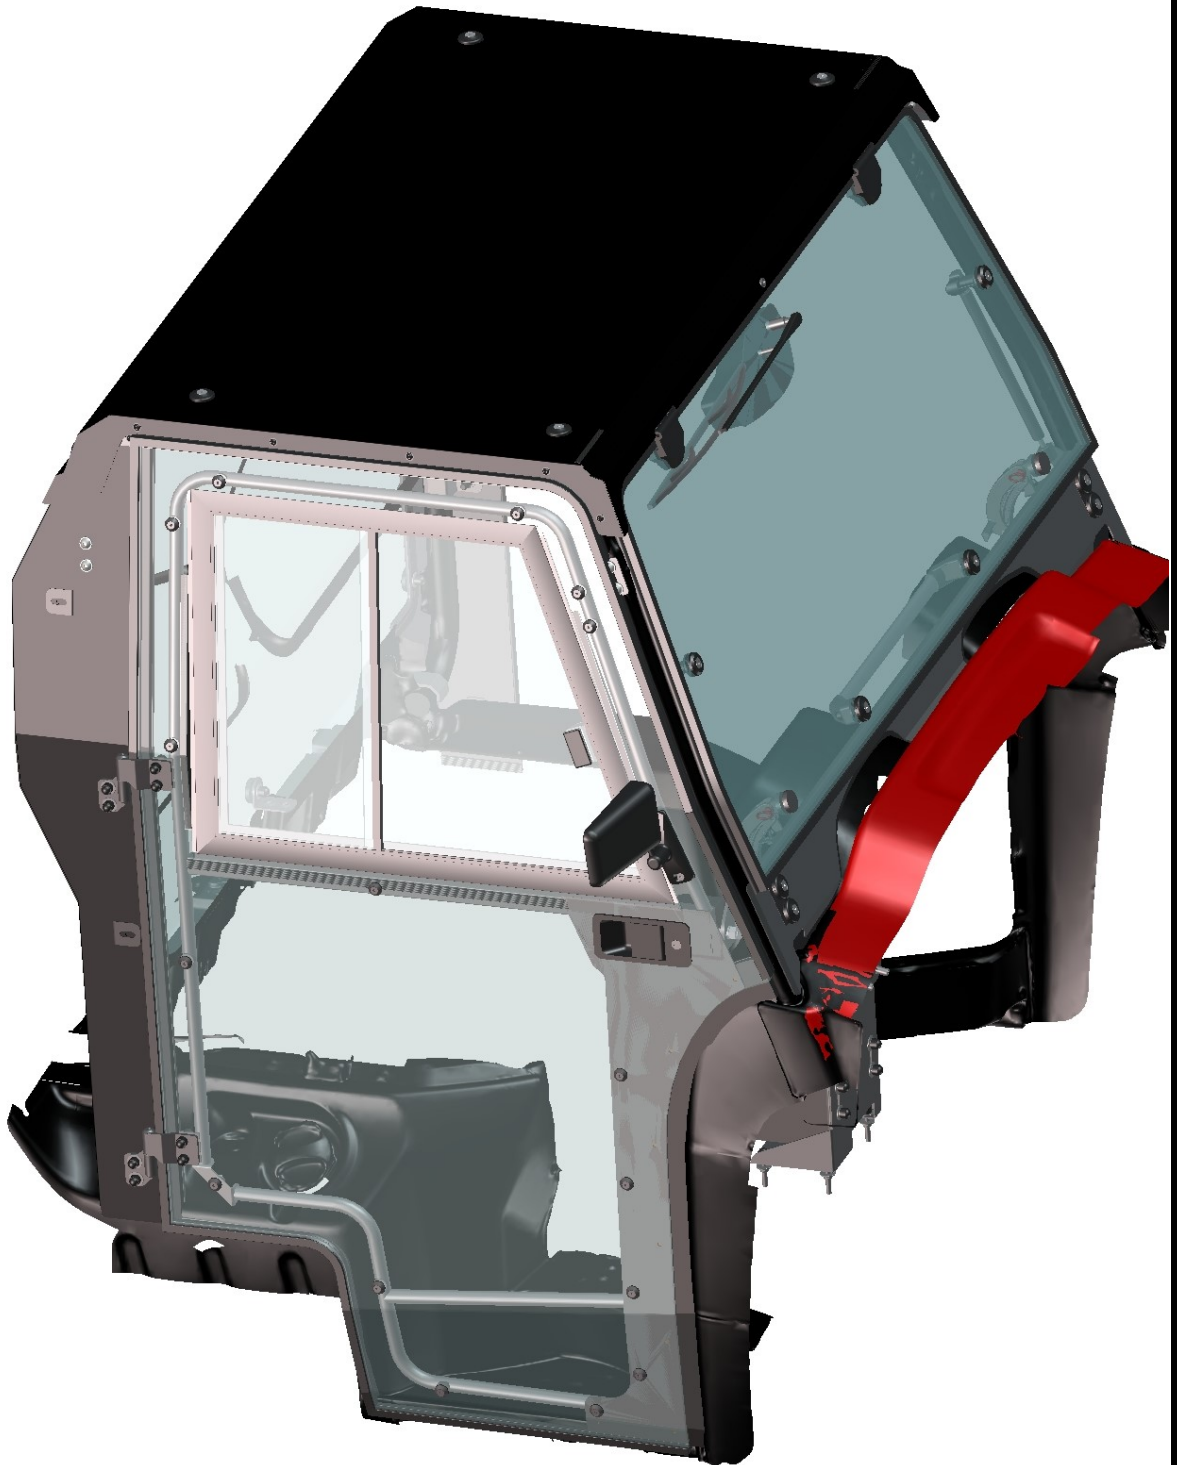

*SPARE - PARTS CATALOG*

**HONDA**  
**BIG RED 2012-2015**

*HardCabs* →

CAB PREVIEW

FOR ALL PARTS ORDERS AND TECHNICAL QUESTIONS, PLEASE CALL  
DFK AMERICA INC.  
(630) 324-8585

Position	Catalogue no.	Description	Qty
1	50S01U01S10	FRONT PANEL MOVABLE	1
2	50S01U01S20	REAR PANEL	1
3	50S01U01S30	ROOF	1
4	50S01U01S50	RIGHT DOOR	1

**FOR LEFT DOOR USE 50S01U01S40**  
**THE LEFT DOOR IS SIMILAR WITH THE RIGHT DOOR JUST USE CORRECT (LEFT OR RIGHT) TABLE**

FOR ALL PARTS ORDERS AND TECHNICAL QUESTIONS, PLEASE CALL  
 DFK AMERICA INC.  
 (630) 324-8585

FRONT PANEL

FOR ALL PARTS ORDERS AND TECHNICAL QUESTIONS, PLEASE CALL  
DFK AMERICA INC.  
(630) 324-8585

Position	Catalogue no.	Description	Qty
1	----	MOVABLE GLASS WITH UPPER LEDGE	1
2	----	BOTTOM LEDGE WITH HOLDERS	1