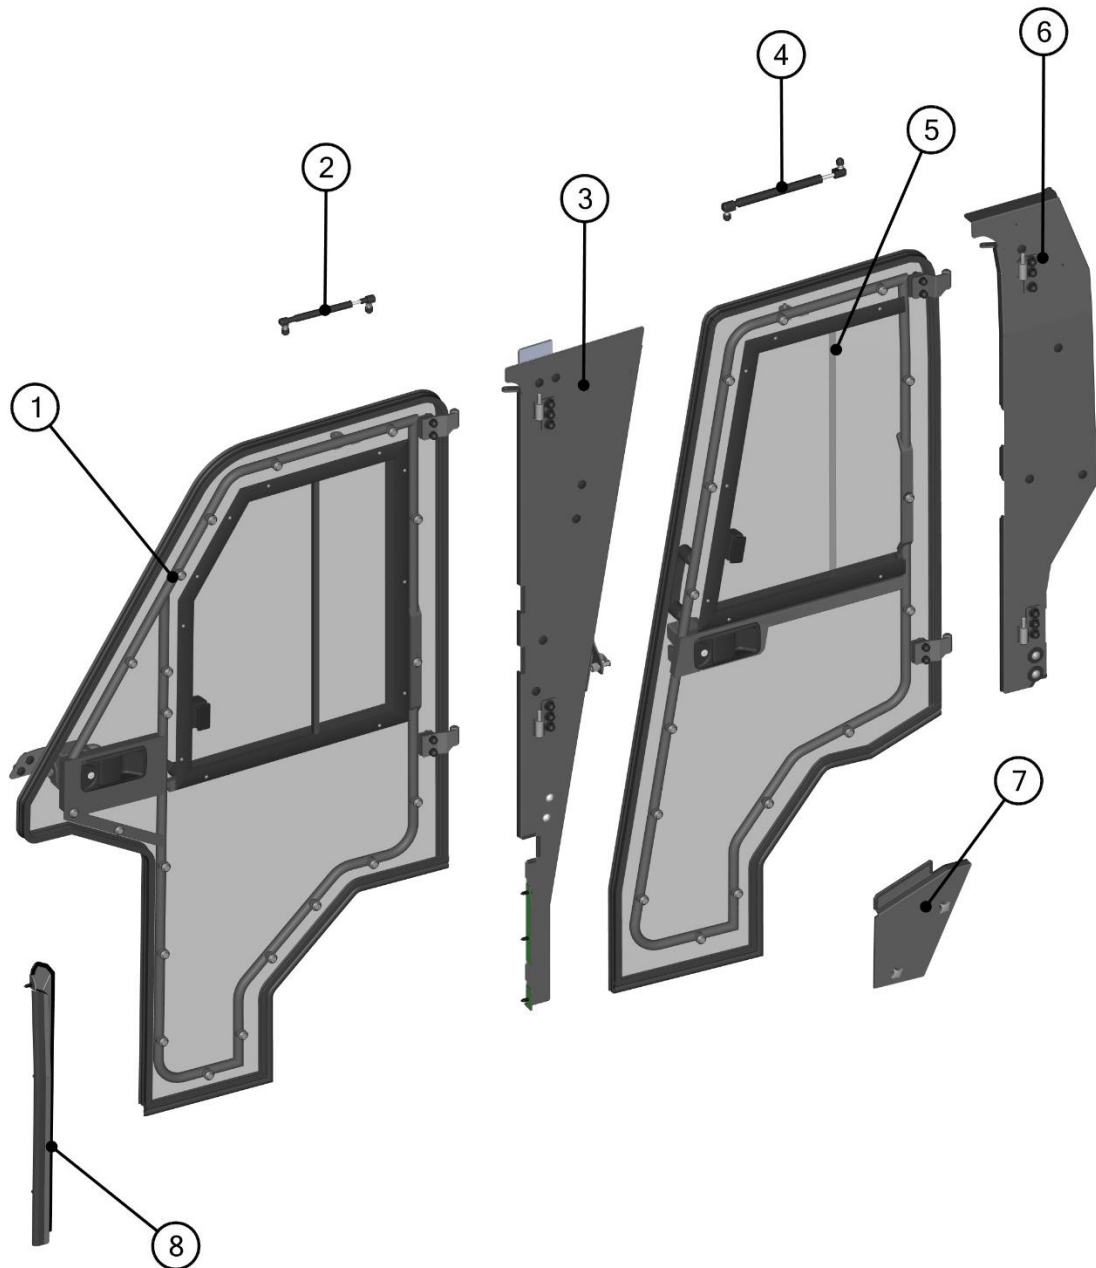

LEFT DOOR ASSEMBLIES

ID	Catalog no.	Description	Qty
1	42S05U03-40M001	FRONT LEFT DOOR	1
2	004162	FRONT GAS SPRING ASSEMBLY	1
3	42S05U01-41M007	FRONT LEFT BASE ASSEMBLY	1
4	000865	REAR GAS SPRING ASSEMBLY	1
5	42S05U03-40M003	REAR LEFT DOOR	1
6	42S05U01-41M011	REAR LEFT BASE ASSEMBLY	1
7	42S05U01-40M024	REAR DOOR COVER	1
8	42S05U01-40M023	FRONT LEFT DOOR COVER	1

Price