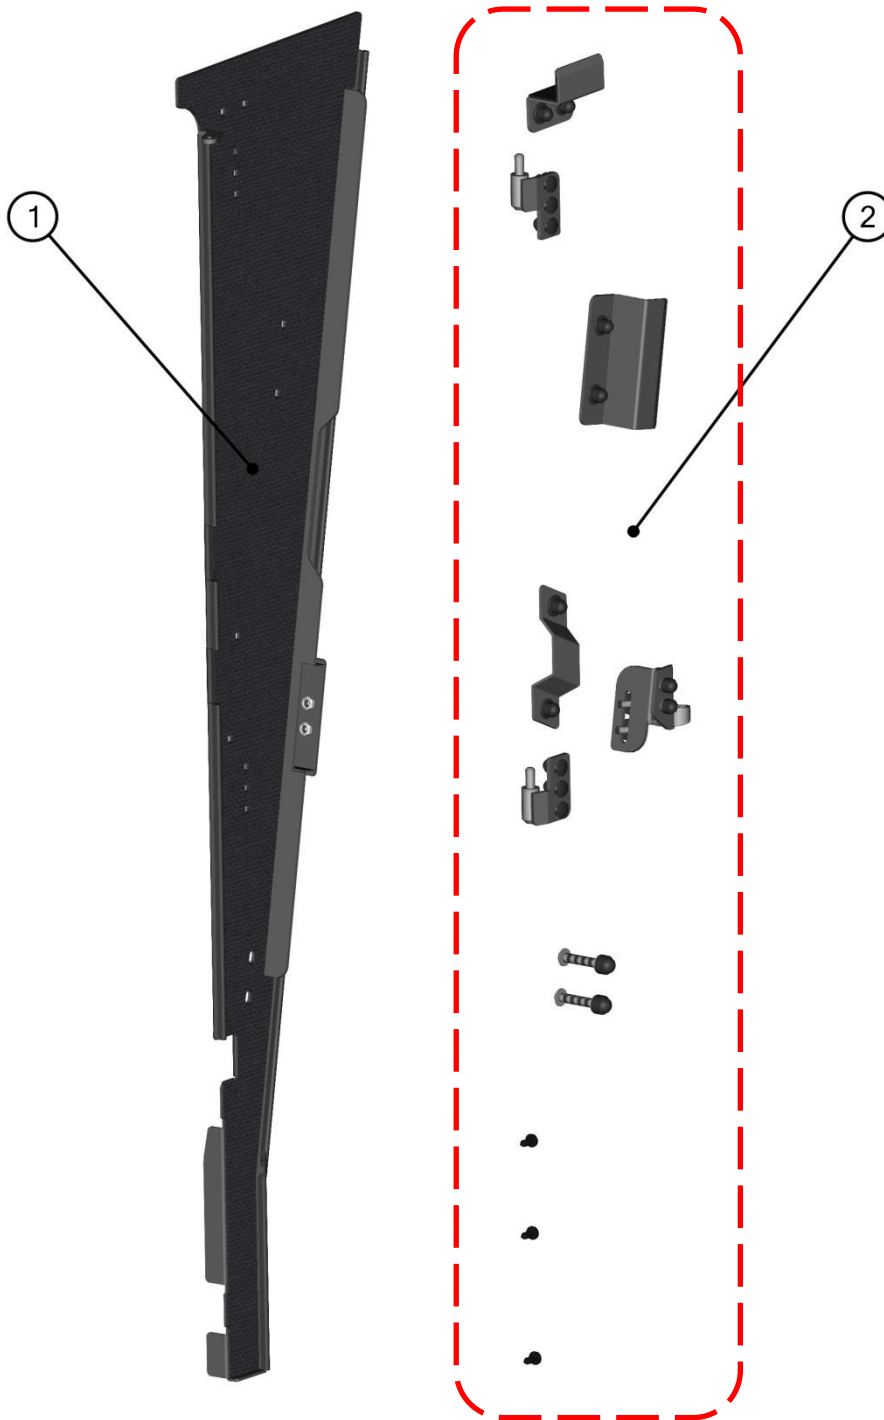

FRONT RIGHT DOOR BASE ASSEMBLY

ID	Catalog no.	Description	Qty
1	42S05U01-51M008	FRONT RIGHT DOOR BASE ASSEMBLY	1
2	42S05U01-51PKM003	FRONT RIGHT DOOR BASE HARDWARE	1

Price

DFK Cab, s.r.o.
Za Olšávkou 391
Uherské Hradiště 686 01
Czech Republic

Tel: +420 572 520 061,3
Fax: +420 572 520 071
E-mail: dfk@dfk.cz

www.dfk.cz
<http://www.dfk.cz/podpora-utv>
password: DFKsupport