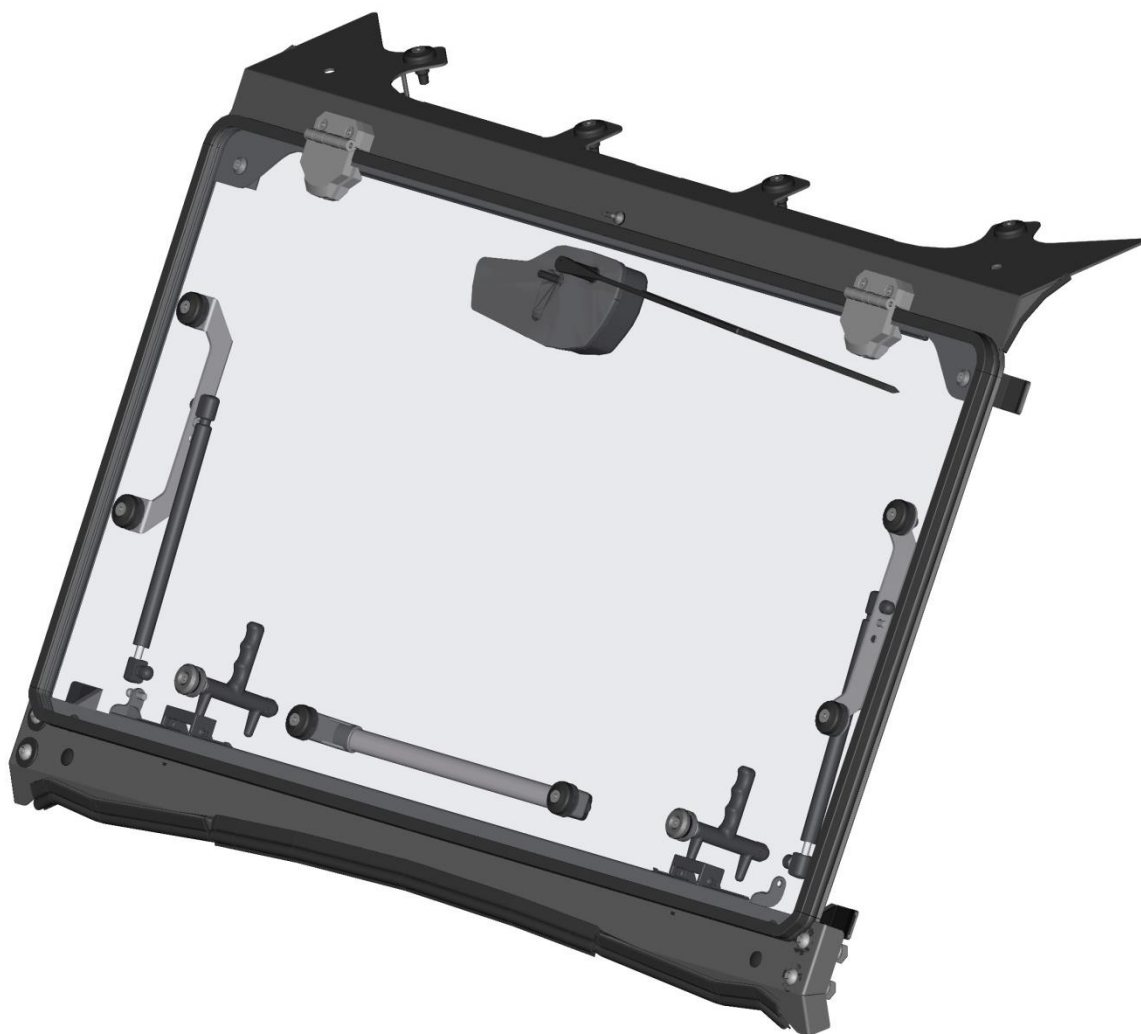

FRONT PANEL

8