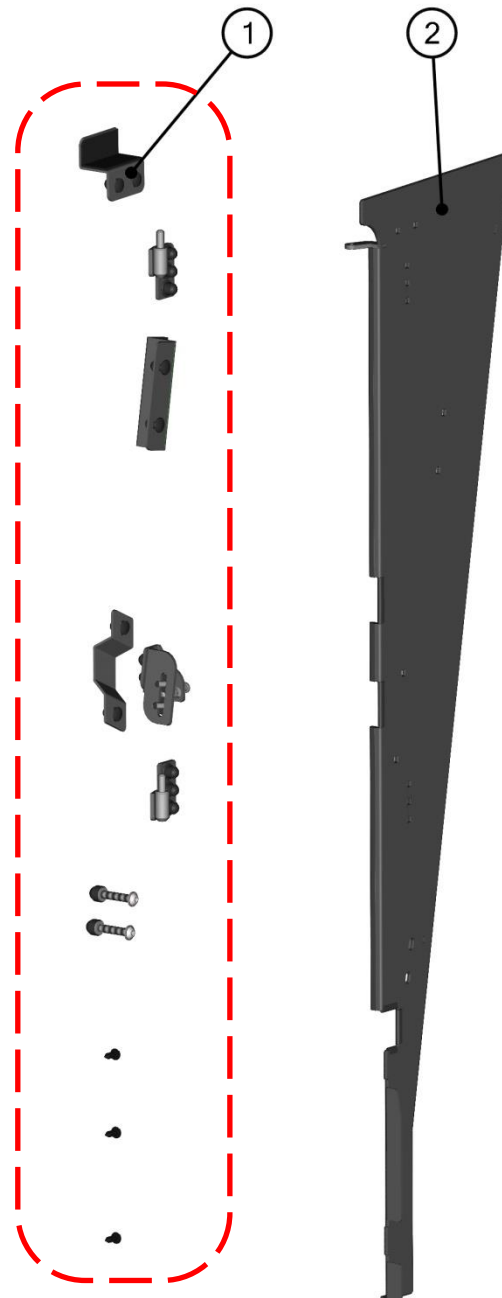

FRONT LEFT DOOR BASE ASSEMBLY

16

ID	Catalog no.	Description	Qty	Price
1	42S05U01-41PKM003	FRONT LEFT DOOR BASE HARDWARE	1	
2	42S05U01-41M008	FRONT LEFT DOOR BASE	1	

DFK Cab, s.r.o.
Za Olšávkou 391
Uherské Hradiště 686 01
Czech Republic

Tel: +420 572 520 061,3
Fax: +420 572 520 071
E-mail: dfk@dfk.cz

www.dfk.cz
<http://www.dfk.cz/podpora-utv>
password: DFKsupport