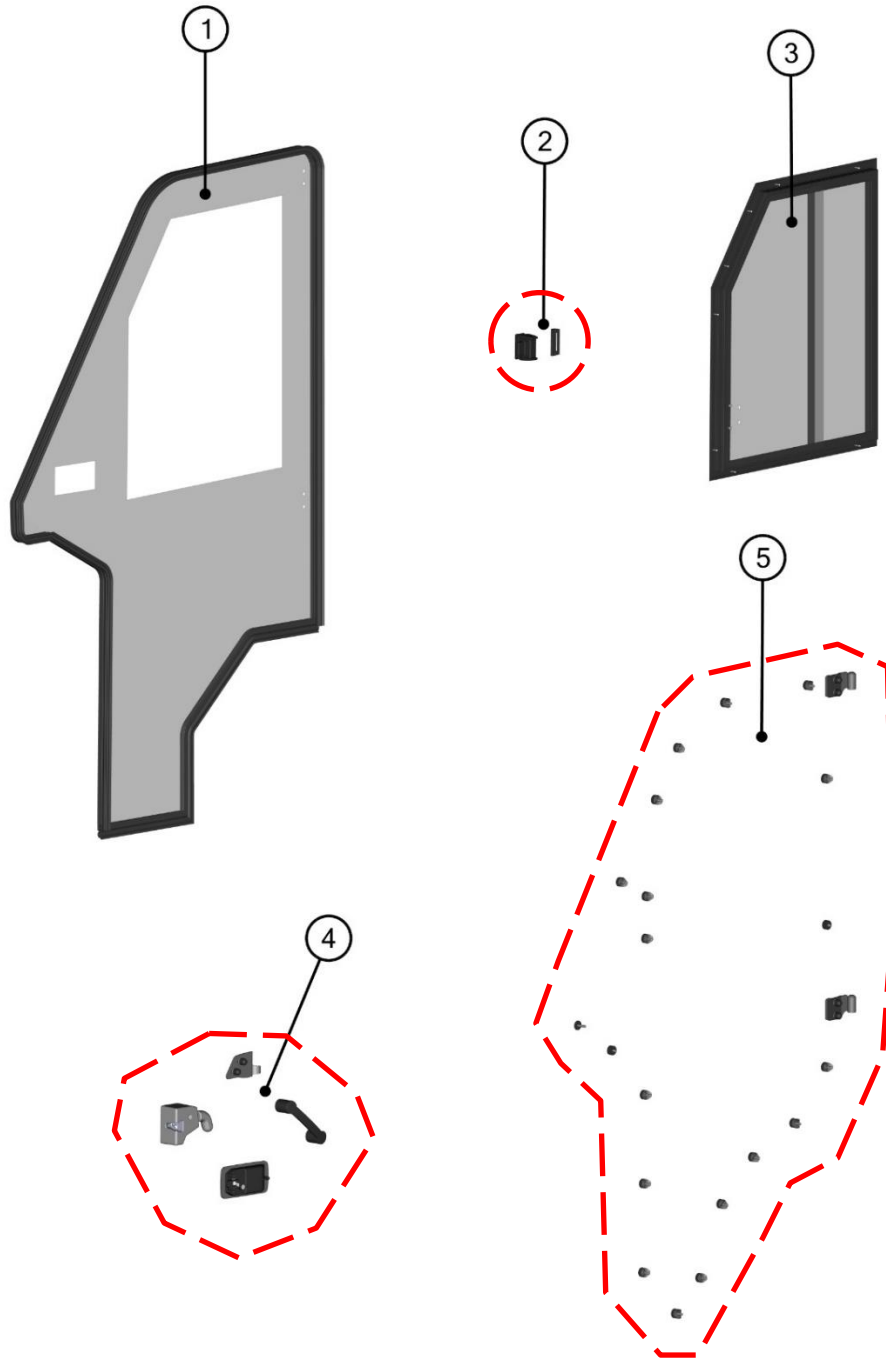

FRONT RIGHT DOOR ASSEMBLY

23

ID	Catalog no.	Description	Qty
1	42S05U03-50M002	FRONT RIGHT DOOR POLY WITH SEALING	1
2	00-030E08	GLASS LOCK WITH STOP KIT	1
3	42S05U01-50M021	LEFT FRONT WINDOW ASSEMBLY	1
4	42S05U01-51PKM002	FRONT RIGHT DOOR LOCK WITH STOP	1
5	42S05U01-51PKM001	FRONT RIGHT DOOR HINGES AND FIXING KIT	1

Price

DFK Cab, s.r.o.
Za Olšávkou 391
Uherské Hradiště 686 01
Czech Republic

Tel: +420 572 520 061,3
Fax: +420 572 520 071
E-mail: dfk@dfk.cz

www.dfk.cz
<http://www.dfk.cz/podpora-utv>
password: DFKsupport