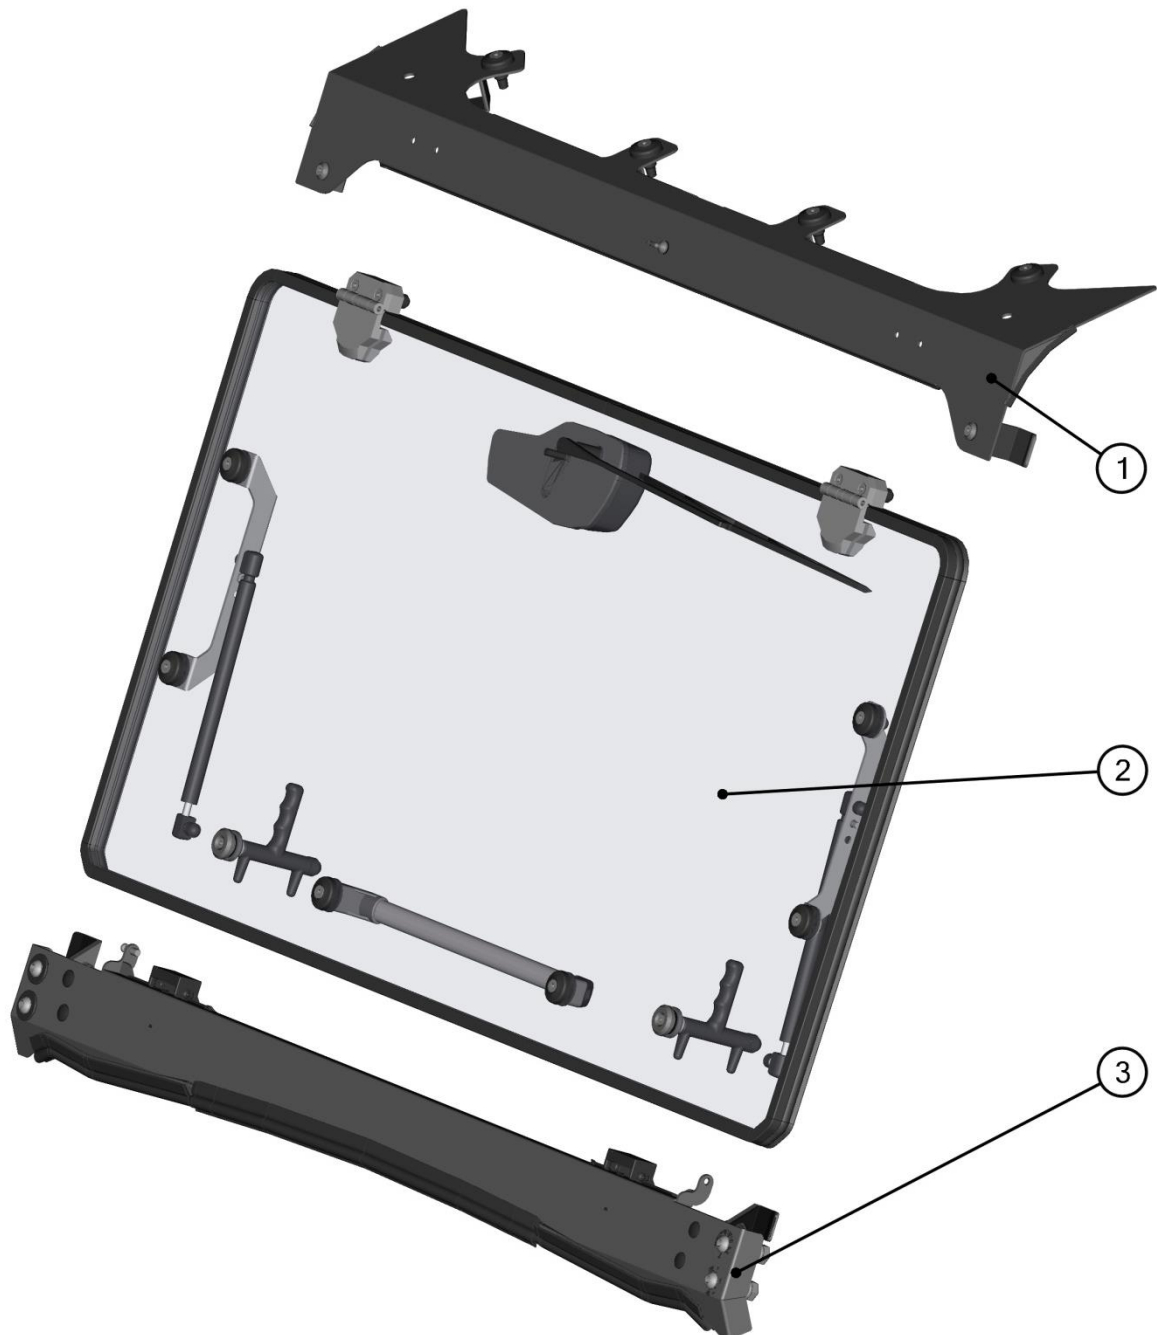

FRONT PANEL ASSEMBLIES

9