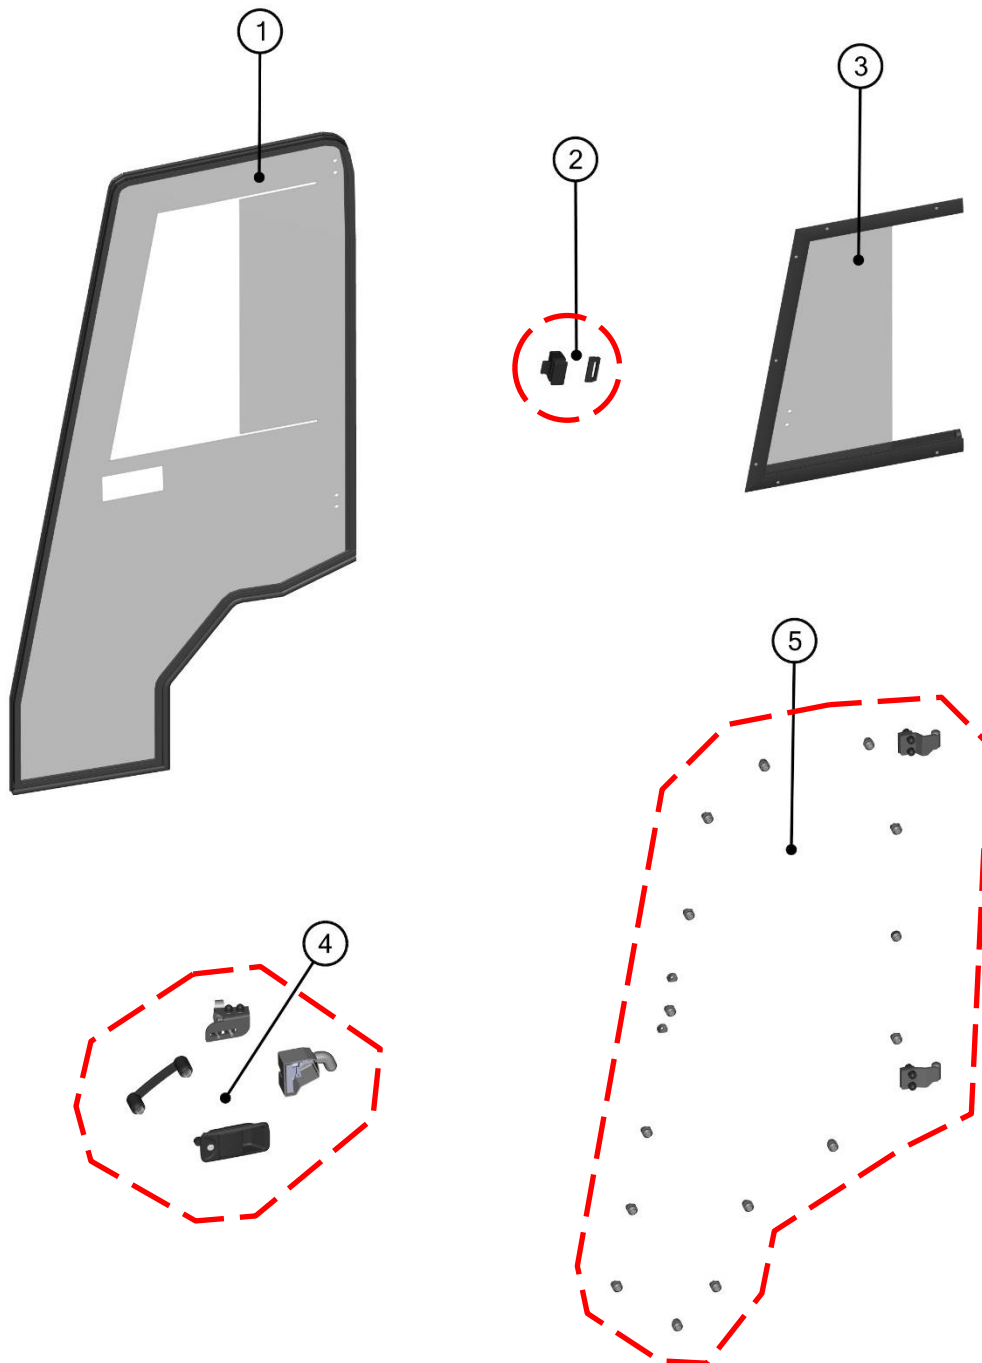

REAR LEFT DOOR ASSEMBLY

ID	Catalog no.	Description	Qty	Price
1	42S05U03-40M004	REAR LEFT DOOR POLY WITH SEALING	1	
2	00-030E08	GLASS LOCK WITH STOP KIT	1	
3	42S05U01-40M016	REAR LEFT WINDOW ASSEMBLY	1	
4	42S05U01-41PKM004	REAR LEFT DOOR HINGES AND FIXING KIT	1	
5	42S05U01-41PKM005	REAR LEFT DOOR LOCK WITH STOP	1