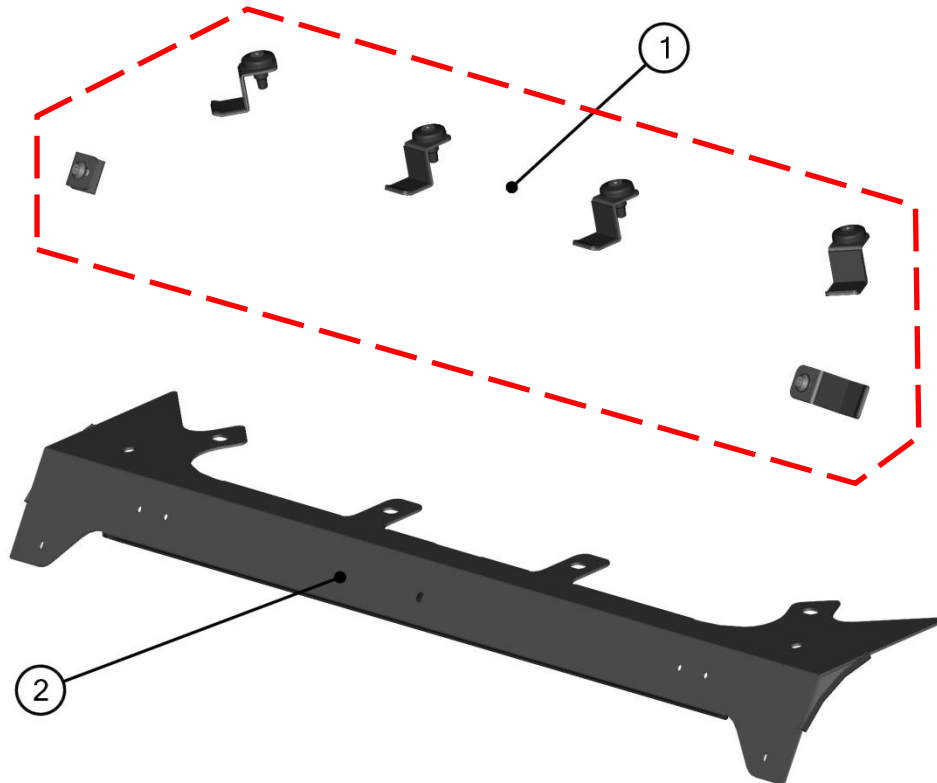

FRONT UPPER LEDGE ASSEMBLIES

10

ID	Catalog no.	Description	Qty	Price
1	42S05U01-10PKM002	UPPER LEDGE HOLDERS KIT	1	
2	42S05U01-10M013	FRONT UPPER LEDGE ASSEMBLY	1