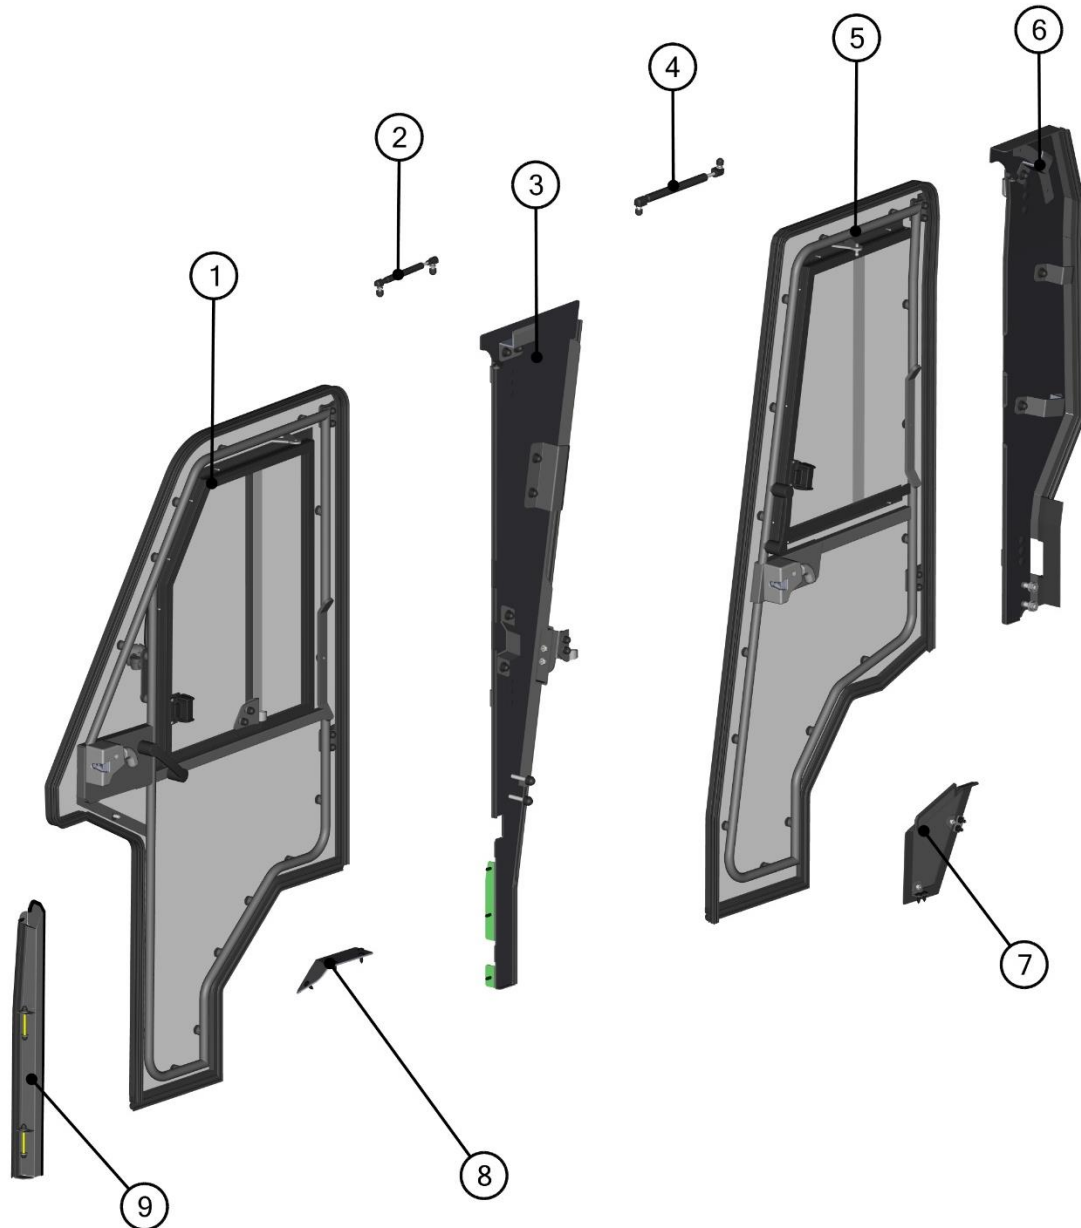

RIGHT DOOR ASSEMBLIES

22

ID	Catalog no.	Description	Qty
1	42S05U03-50M001	FRONT RIGHT DOOR	1
2	004162	FRONT GAS SPRING	1
3	42S05U01-51M007	FRONT RIGHT BASE ASSEMBLY	1
4	000865	REAR GAS SPRING	1
5	42S05U03-50M003	REAR RIGHT DOOR	1
6	42S05U01-51M011	REAR RIGHT BASE ASSEMBLY	1
7	42S05U01-50M024	REAR DOOR COVER	1
8	42S05U01-50M022	FRONT RIGHT DOOR TANK COVER	1
9	42S05U01-50M023	FRONT RIGHT DOOR COVER	1

Price