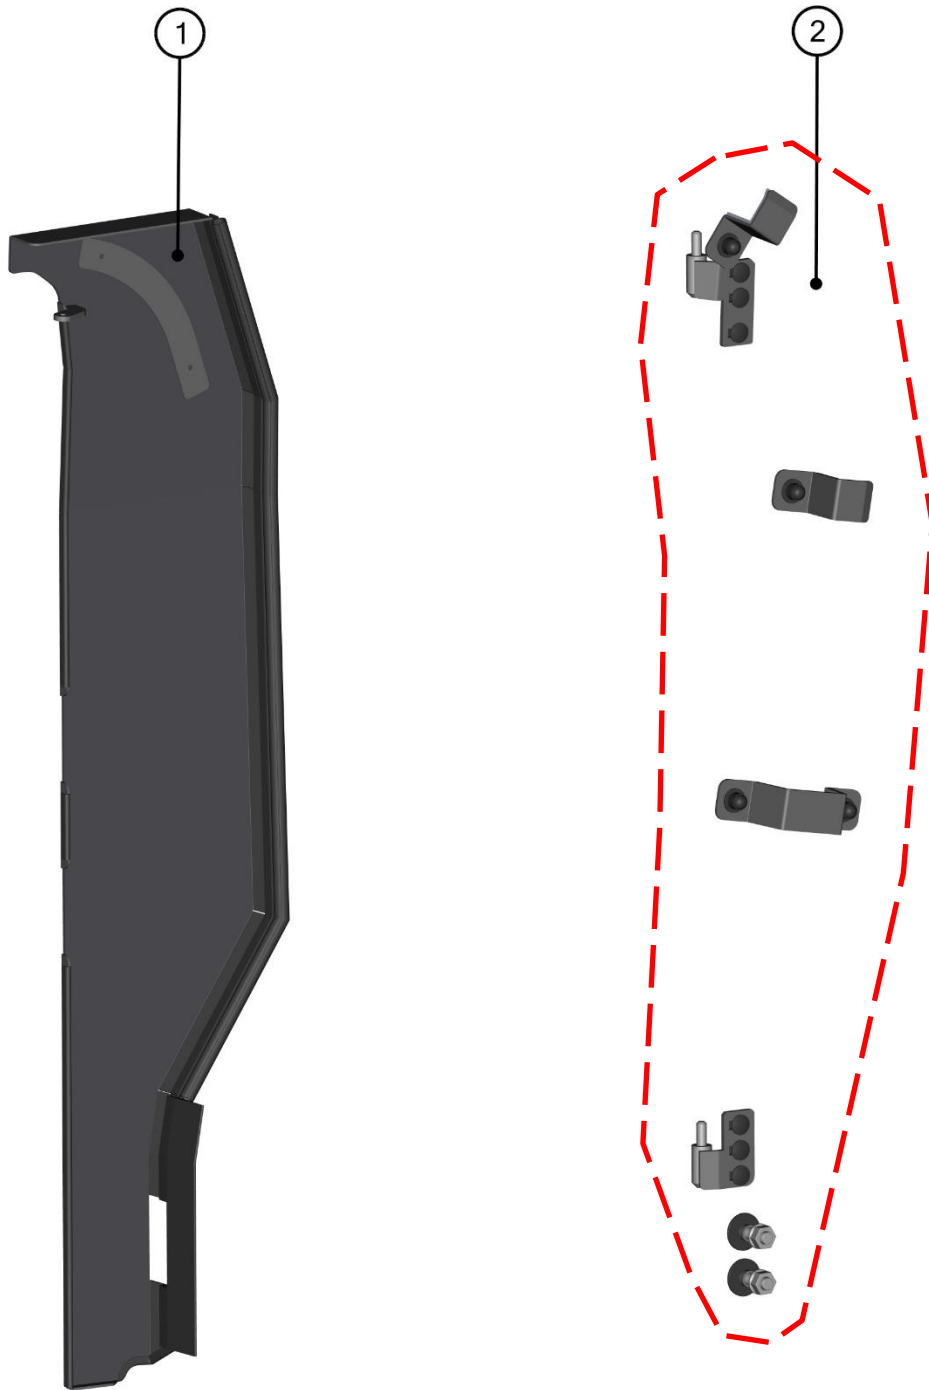

REAR RIGHT DOOR BASE ASSEMBLY

27

ID	Catalog no.	Description	Qty	Price
1	42S05U01-51M012	REAR RIGHT DOOR BASE	1	
2	42S05U01-51PKM006	REAR RIGHT DOOR BASE HARDWARE	1	

DFK Cab, s.r.o.
Za Olšávkou 391
Uherské Hradiště 686 01
Czech Republic

Tel: +420 572 520 061,3
Fax: +420 572 520 071
E-mail: dfk@dfk.cz

www.dfk.cz
<http://www.dfk.cz/podpora-utv>
password: DFKsupport