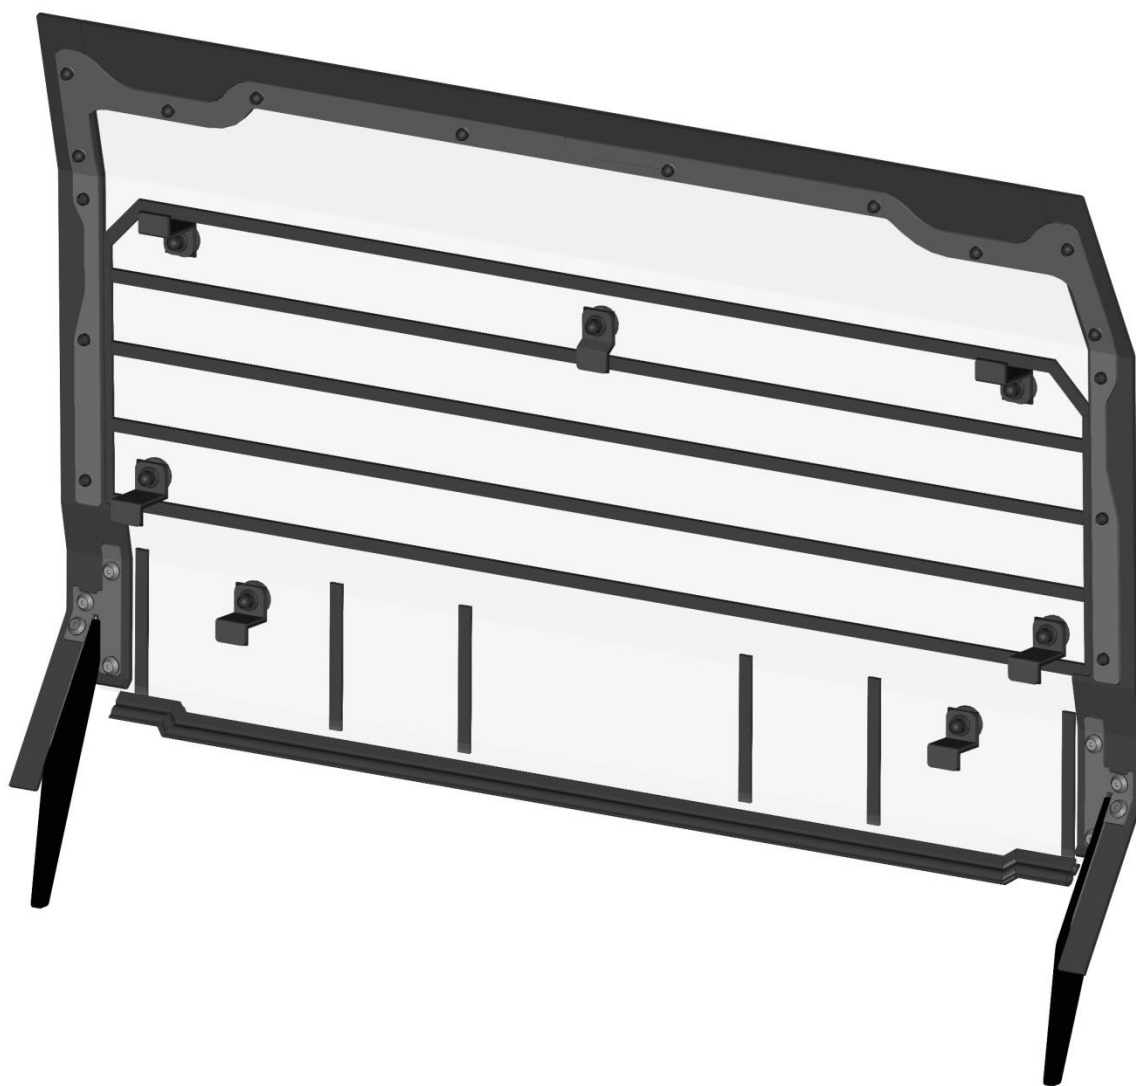

REAR PANEL

6