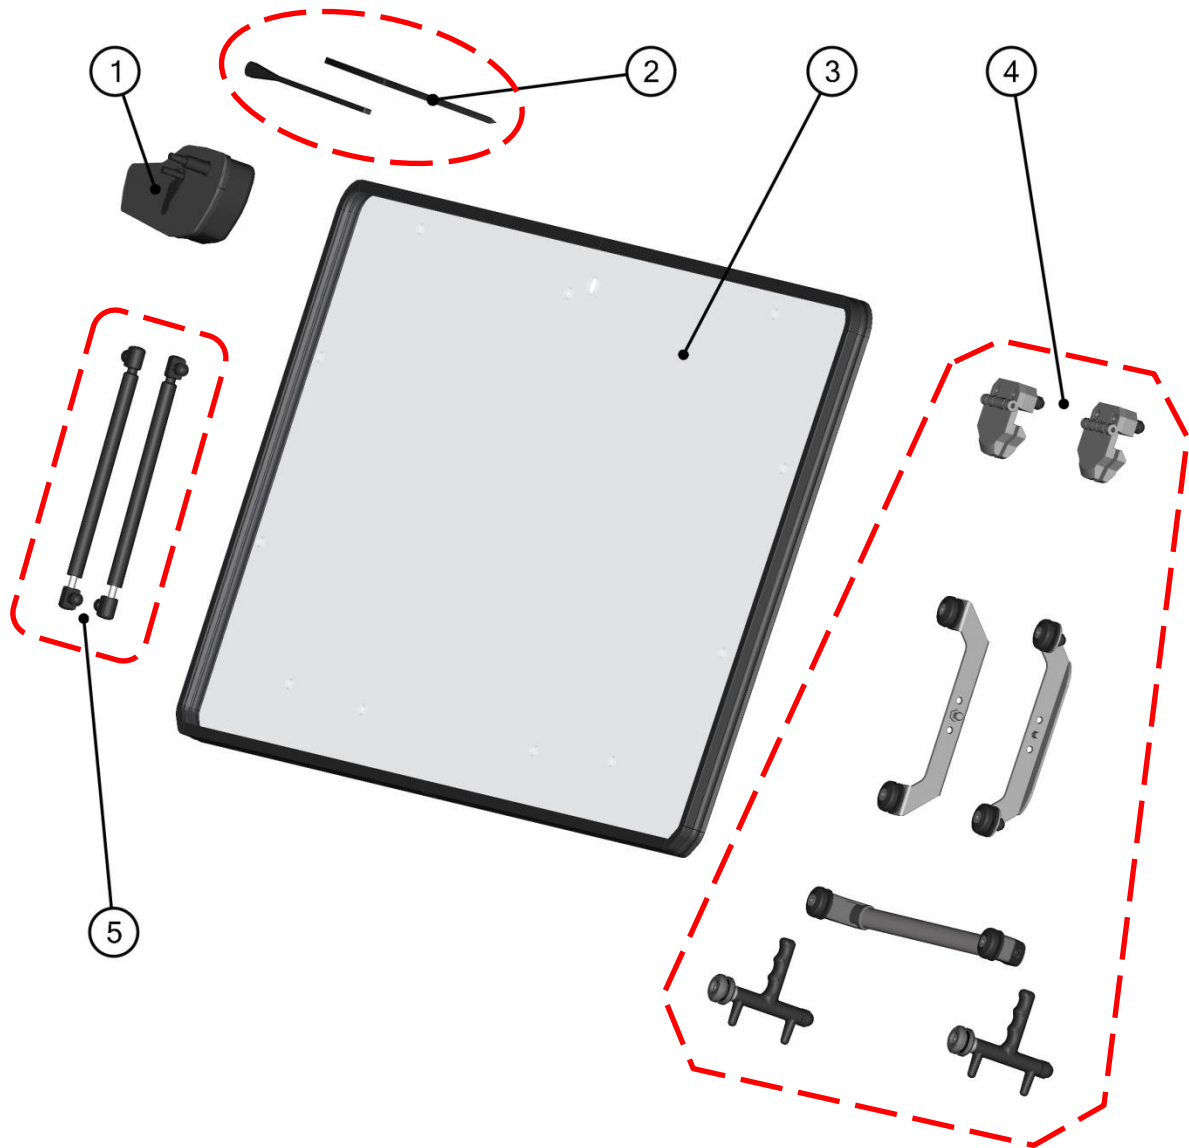

FRONT WINDOW ASSEMBLIES

11

ID	Catalog no.	Description	Qty	Price
1	00-10M028	FRONT WIPER MOTOR	1	
2	42S05U01-10PKM003	WIPER ARM AND BLADE	1	
3	42S05U01-10M003	FRONT WINDOW WITH SEALING	1	
4	42S05U01-10PKM004	FRONT HARDWARE KIT	1	
5	42S05U01-10PKM008	FRONT GAS SPRING ASSEMBLY	1