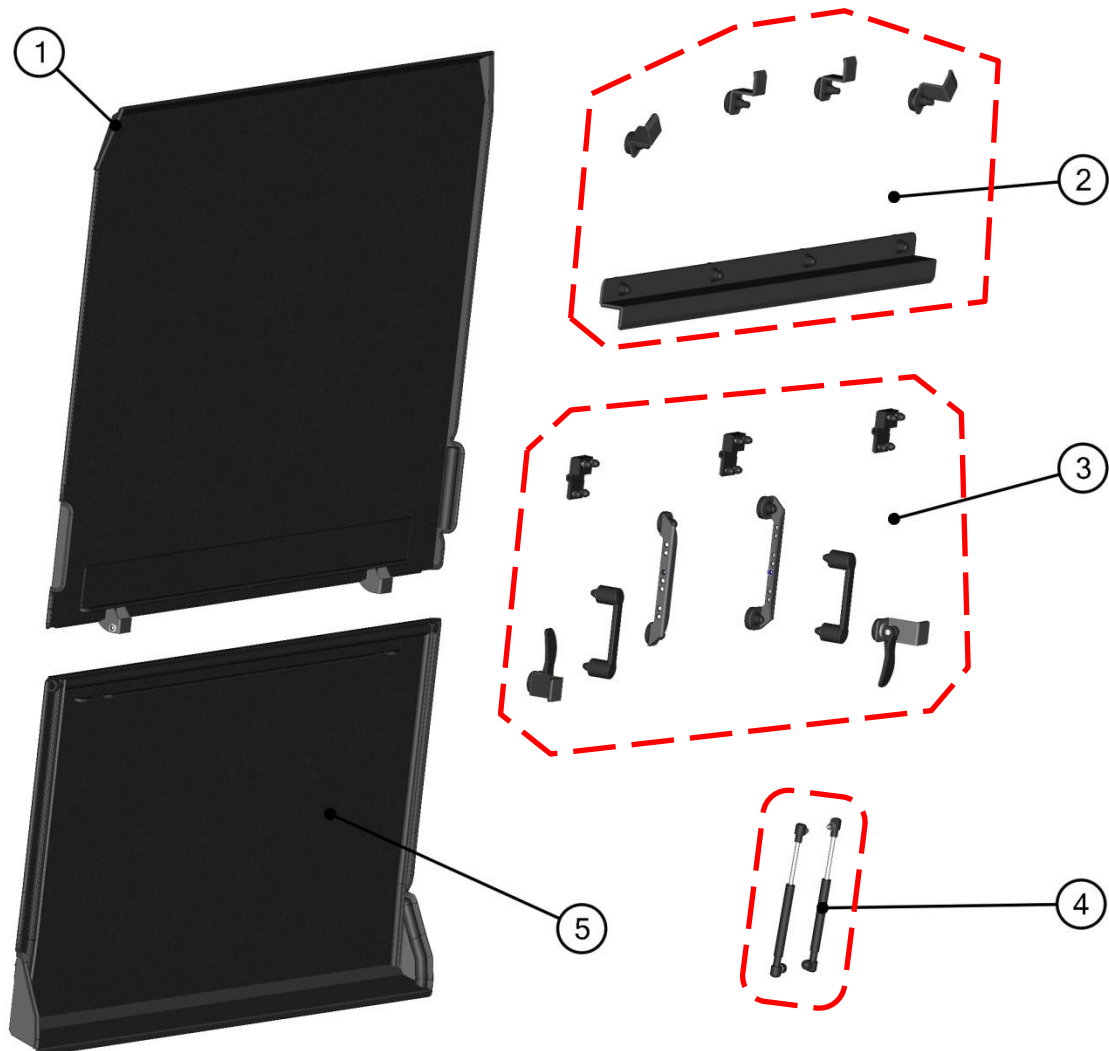

ROOF PANEL ASSEMBLIES

ID	Catalog no.	Description	Qty	Price
1	42S05U01-30M010	FRONT ROOF PANEL	1	
2	42S05U01-30PKM001	FRONT ROOF PANEL FIXING KIT	1	
3	42S05U01-30PKM002	REAR ROOF PANEL FIXING KIT	1	
4	42S05U01-30PKM003	ROOF GAS SPRING ASSEMBLY KIT	1	
5	42S05U01-30M011	REAR ROOF PANEL	1