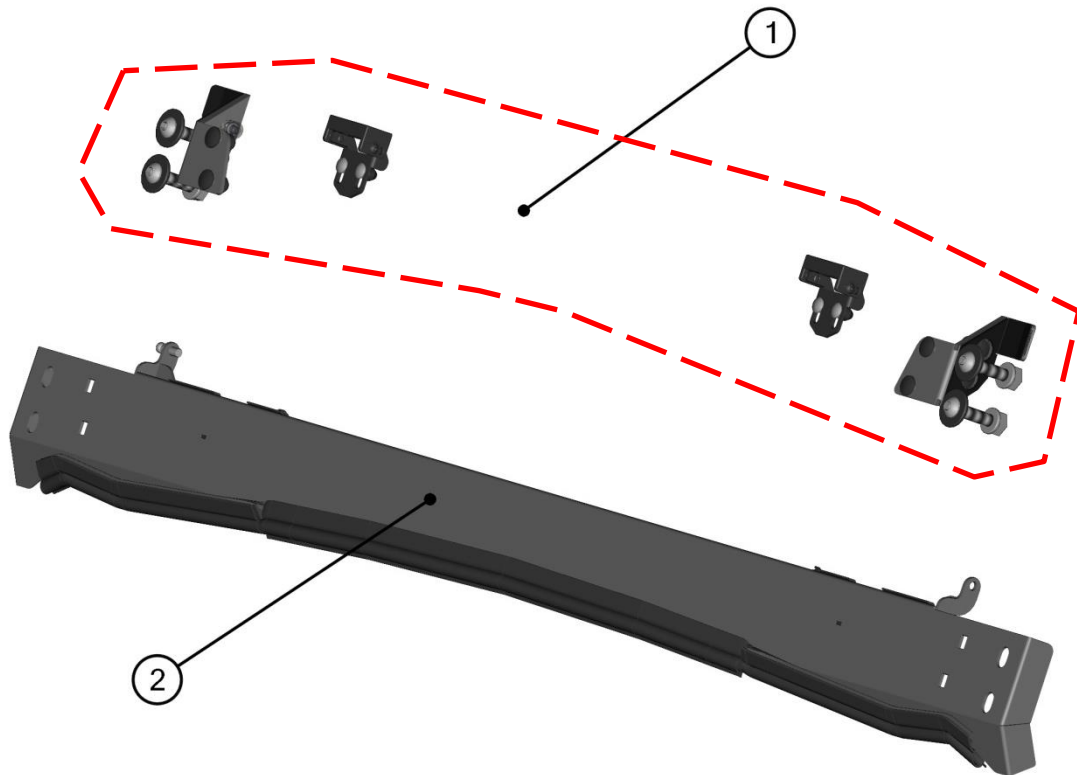

FRONT BOTTOM LEDGE ASSEMBLIES

12

ID	Catalog no.	Description	Qty	Price
1	42S05U01-10PKM005	FRONT BOTTOM LEDGE KIT	1	
2	42S05U01-10PKM006	FRONT BOTTOM LEDGE ASSEMBLY	1	

DFK Cab, s.r.o.
Za Olšávkou 391
Uherské Hradiště 686 01
Czech Republic

Tel: +420 572 520 061,3
Fax: +420 572 520 071
E-mail: dfk@dfk.cz

www.dfk.cz
<http://www.dfk.cz/podpora-utv>
password: DFKsupport