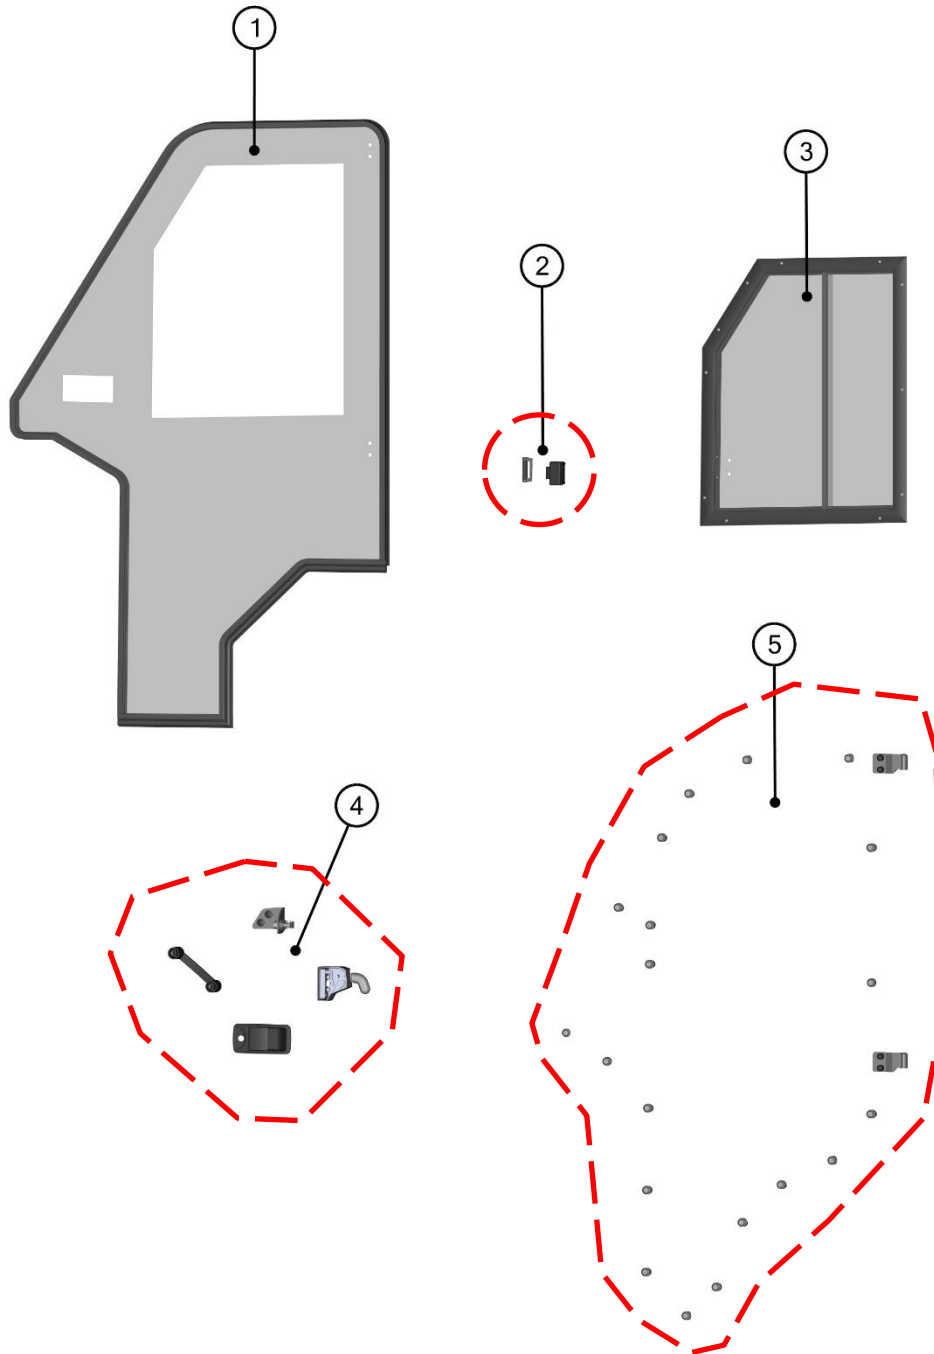

FRONT LEFT DOOR ASSEMBLY

ID	Catalog no.	Description	Qty	Price
1	42S05U03-40M002	FRONT LEFT DOOR POLY WITH SEALING	1	
2	00-030E08	RIGHT WINDOW STOP KIT	1	
3	42S05U01-40M021	FRONT LEFT WINDOW KIT	1	
4	42S05U01-41PKM001	FRONT LEFT DOOR HINGES AND FIXING KIT	1	
5	42S05U01-41PKM002	FRONT LEFT DOOR LOCK WITH STOP	1