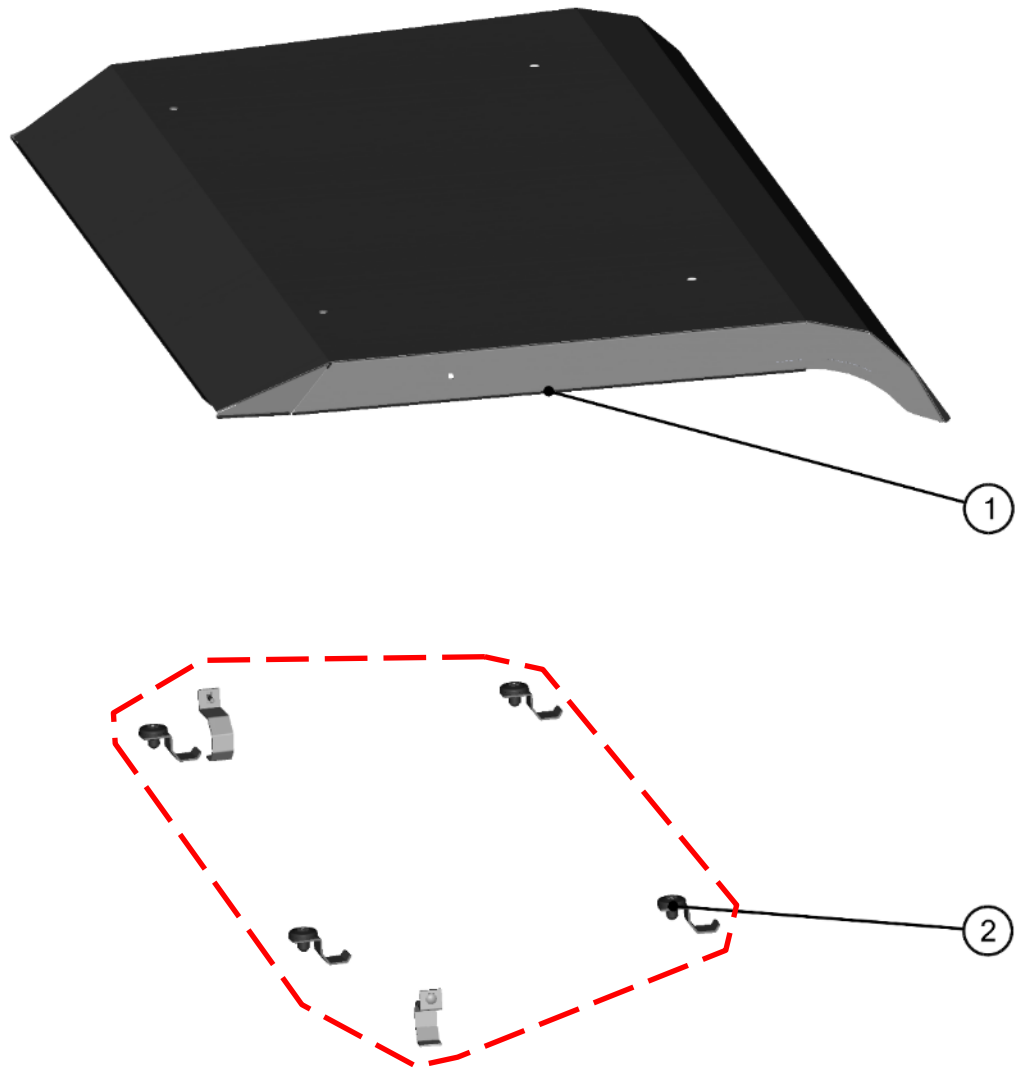

ROOF PANEL ASSEMBLIES

ID	Catalogue no.	Description	Qty	Price
1	41S04U04-30PKM002	ROOF WITH SEALING KIT	1	
2	41S04U04-30PKM003	ROOF HARDWARE KIT	1