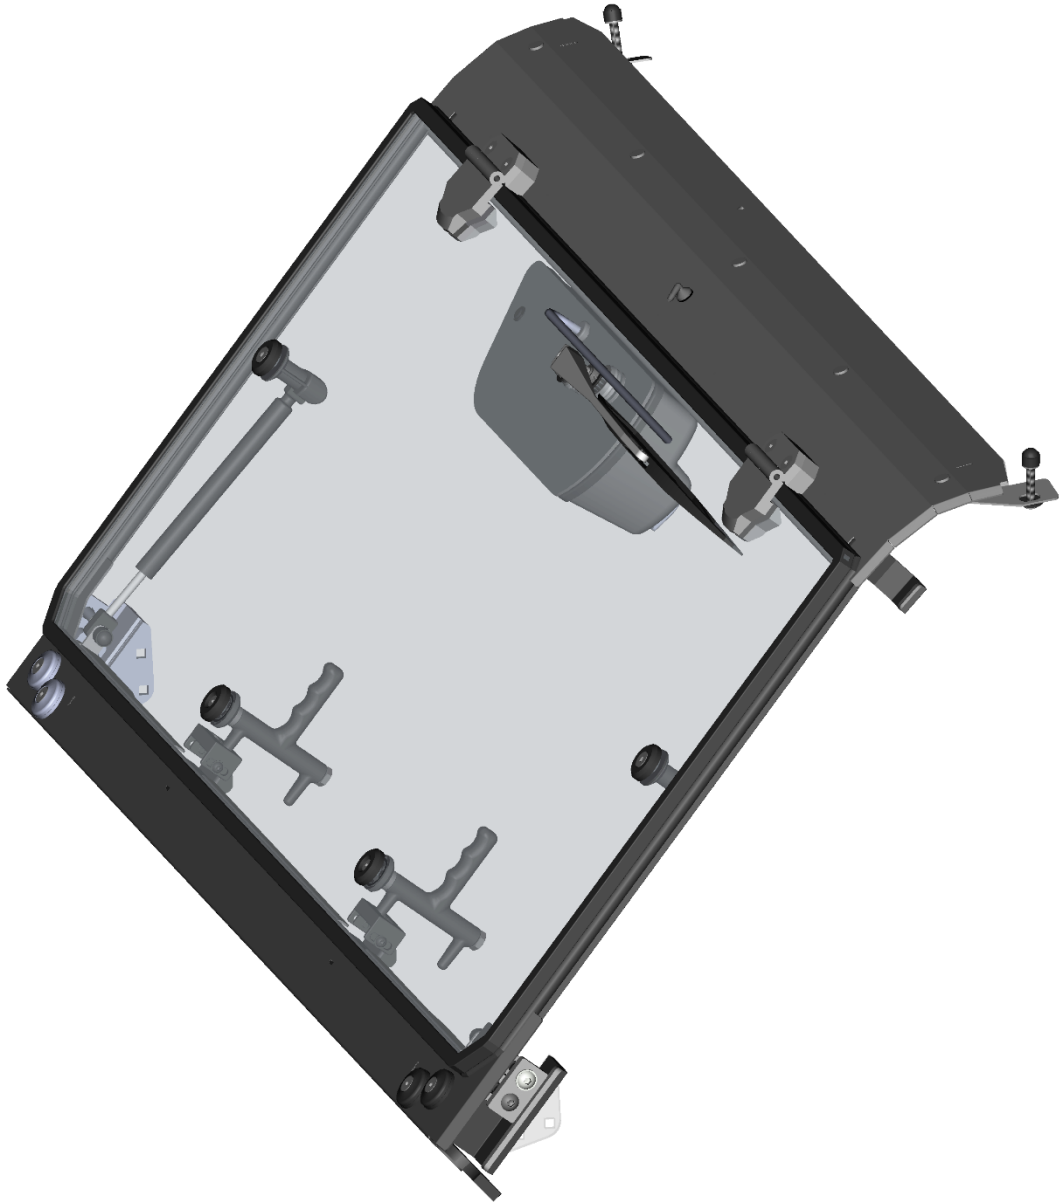

*SPARE - PARTS CATALOGUE*

**YAMAHA**  
**VIKING**

CAB PREVIEW

ALL PANELS

3

ID	Catalogue no.	Description	Qty
1	41S04U04S30	ROOF PANEL	1
2	41S05U02S20	REAR PANEL	1
3	41S04U01S40	LEFT DOOR	1
4	41S04U01S10	FRONT PANEL	1
5	41S04U01S50	RIGHT DOOR	1

Page
5
7
14
9
19

ROOF PANEL

**ROOF PANEL ASSEMBLIES**

ID	Catalogue no.	Description	Qty	Price
1	41S04U04-30PKM002	ROOF WITH SEALING KIT	1	
2	41S04U04-30PKM003	ROOF HARDWARE KIT	1	

REAR PANEL

### REAR PANEL ASSEMBLIES

ID	Catalogue no.	Description	Qty	Price
1	41S05U01-20PKM001	REAR UPPER LEDGE KIT	1	
2	41S05U02-20PKM003	REAR RIGHT BASE KIT	1	
3	41S05U02-20PKM005	REAR POLY WITH SEALING KIT	1	
4	41S05U02-20PKM004	REAR LEFT BASE KIT	1	
5	41S05U02-20PKM006	REAR BOTTOM SEALING KIT	1	
6	41S05U01-20PKM002	REAR HOLDERS KIT	1	

FRONT PANEL

FRONT PANEL ASSEMBLIES

**FRONT UPPER ASSEMBLIES**

10

ID	Catalogue no.	Description	Qty	Price
1	41S04U01-10W002	FRONT UPPER LEDGE WELDED	1	
2	41S04U01-10PKM003	FRONT UPPER HARDWARE KIT	1	

**FRONT WINDOW ASSEMBLIES**