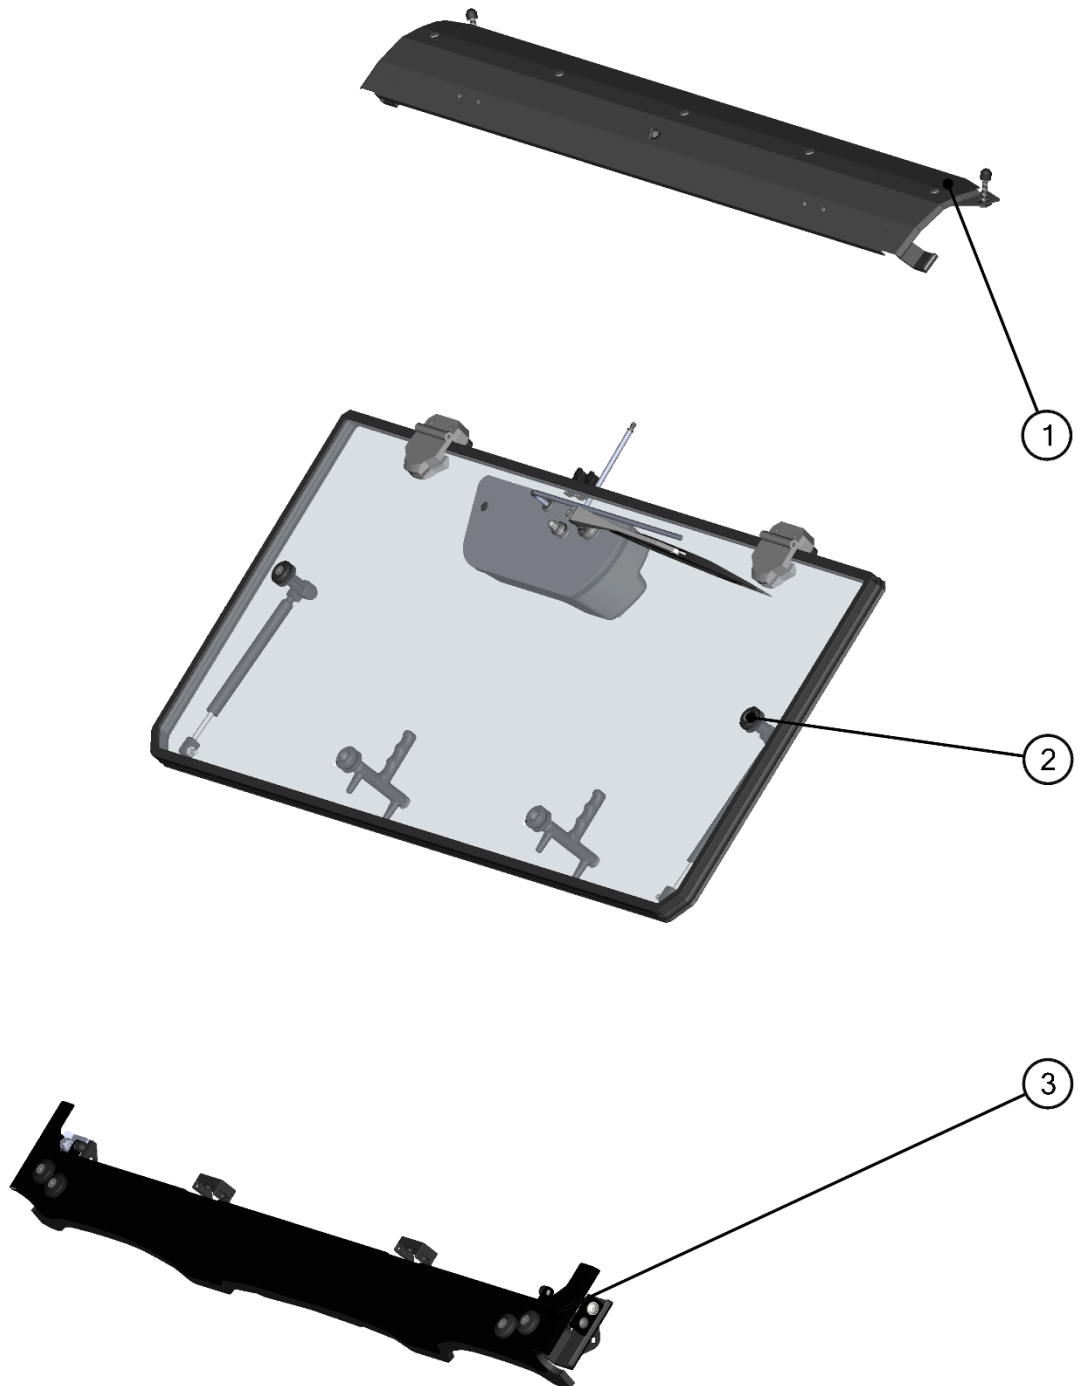

### REAR PANEL ASSEMBLIES

ID	Catalogue no.	Description	Qty	Price
1	41S05U01-20PKM001	REAR UPPER LEDGE KIT	1	
2	41S05U02-20PKM003	REAR RIGHT BASE KIT	1	
3	41S05U02-20PKM005	REAR POLY WITH SEALING KIT	1	
4	41S05U02-20PKM004	REAR LEFT BASE KIT	1	
5	41S05U02-20PKM006	REAR BOTTOM SEALING KIT	1	
6	41S05U01-20PKM002	REAR HOLDERS KIT	1	

FRONT PANEL

FRONT PANEL ASSEMBLIES

**FRONT UPPER ASSEMBLIES**

10

ID	Catalogue no.	Description	Qty	Price
1	41S04U01-10W002	FRONT UPPER LEDGE WELDED	1	
2	41S04U01-10PKM003	FRONT UPPER HARDWARE KIT	1	

**FRONT WINDOW ASSEMBLIES**