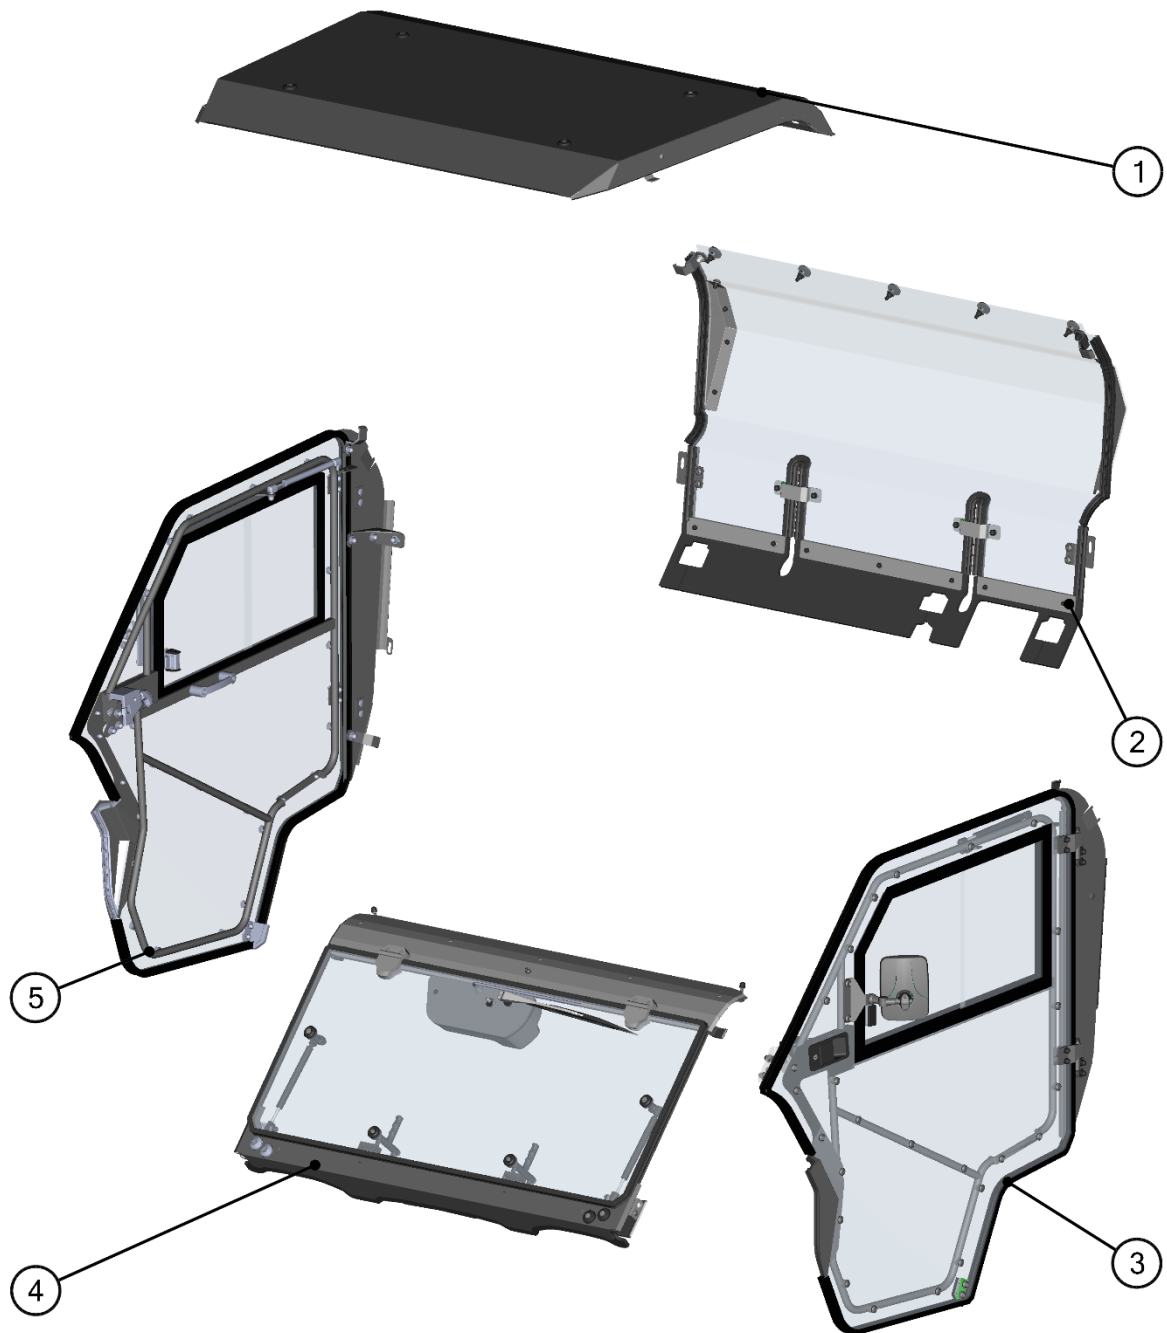

*SPARE - PARTS CATALOGUE*

**YAMAHA**  
**VIKING**

CAB PREVIEW

ALL PANELS

3

ID	Catalogue no.	Description	Qty
1	41S04U04S30	ROOF PANEL	1
2	41S05U02S20	REAR PANEL	1
3	41S04U01S40	LEFT DOOR	1
4	41S04U01S10	FRONT PANEL	1
5	41S04U01S50	RIGHT DOOR	1

Page
5
7
14
9
19

ROOF PANEL

**ROOF PANEL ASSEMBLIES**

ID	Catalogue no.	Description	Qty	Price
1	41S04U04-30PKM002	ROOF WITH SEALING KIT	1	
2	41S04U04-30PKM003	ROOF HARDWARE KIT	1	

REAR PANEL

### REAR PANEL ASSEMBLIES

ID	Catalogue no.	Description	Qty	Price
1	41S05U01-20PKM001	REAR UPPER LEDGE KIT	1	
2	41S05U02-20PKM003	REAR RIGHT BASE KIT	1	
3	41S05U02-20PKM005	REAR POLY WITH SEALING KIT	1	
4	41S05U02-20PKM004	REAR LEFT BASE KIT	1	
5	41S05U02-20PKM006	REAR BOTTOM SEALING KIT	1	
6	41S05U01-20PKM002	REAR HOLDERS KIT	1	