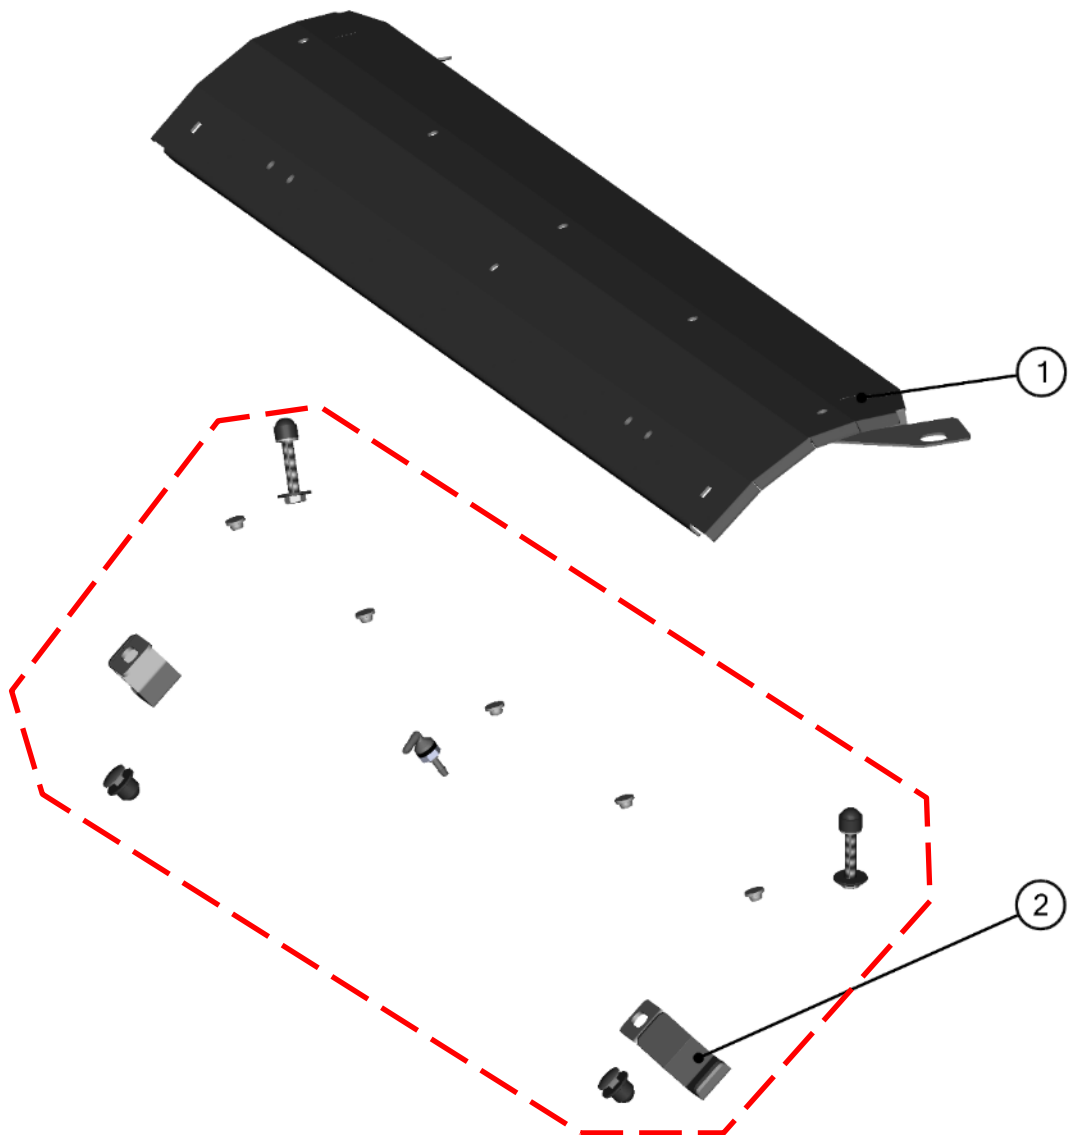

FRONT PANEL

FRONT PANEL ASSEMBLIES

**FRONT UPPER ASSEMBLIES**

10

ID	Catalogue no.	Description	Qty	Price
1	41S04U01-10W002	FRONT UPPER LEDGE WELDED	1	
2	41S04U01-10PKM003	FRONT UPPER HARDWARE KIT	1	

**FRONT WINDOW ASSEMBLIES**