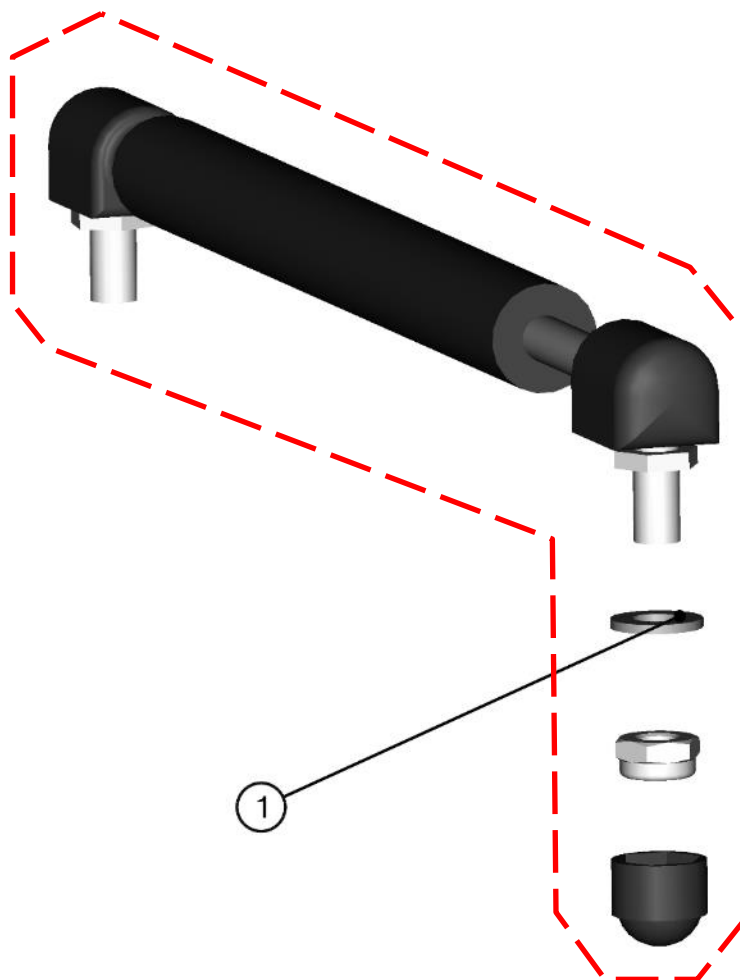

DOOR GAS SPRING ASSEMBLY

15

ID	Catalogue no.	Description	Qty	Price
1	41S04U01-40PKM003	DOOR GAS SPRING KIT	1