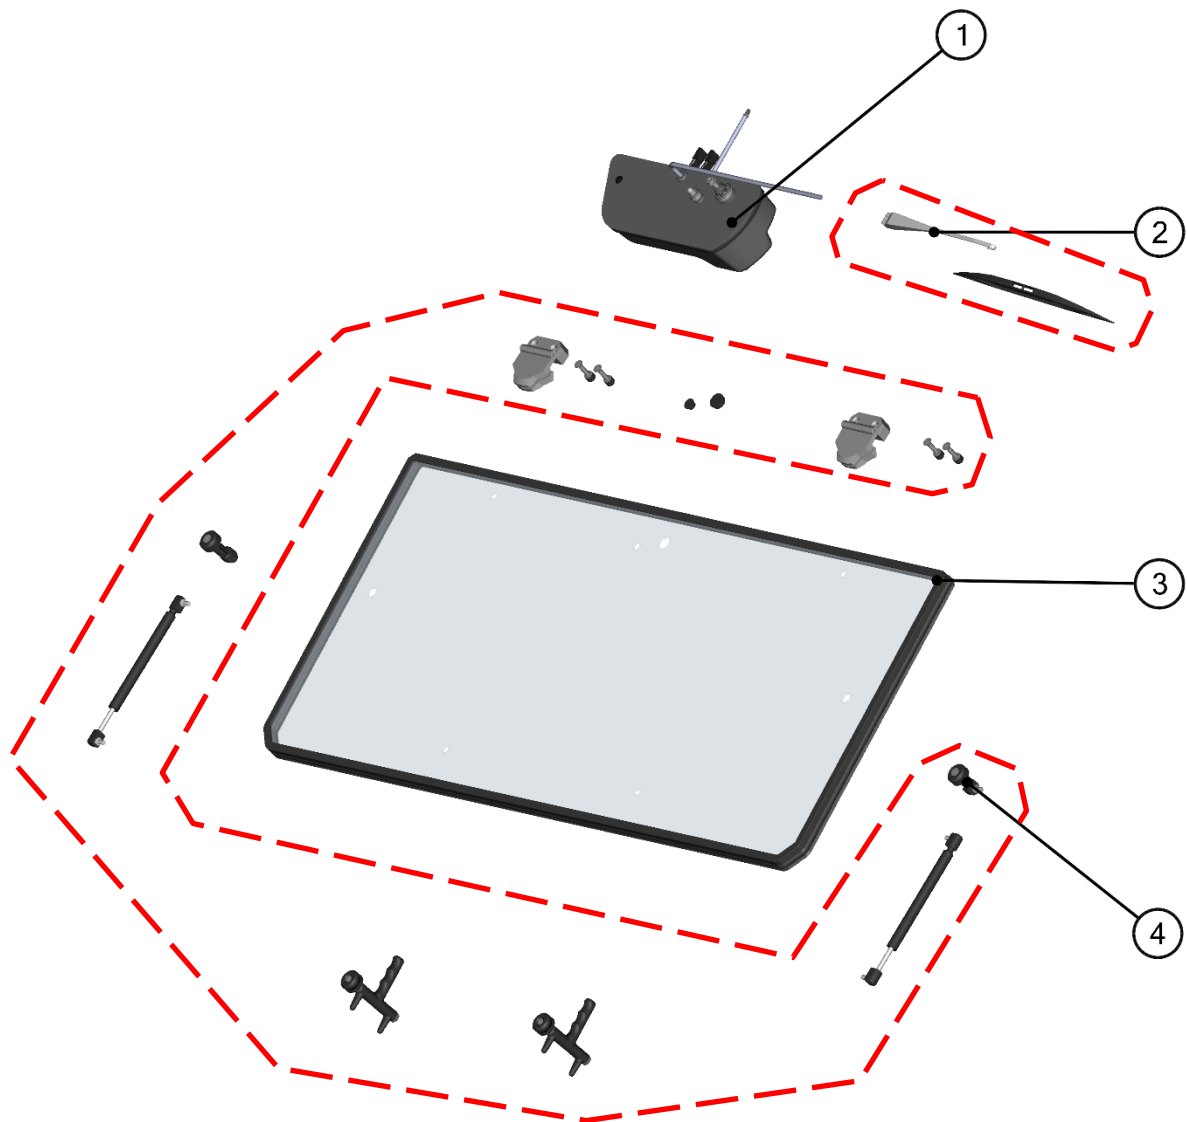

FRONT PANEL

FRONT PANEL ASSEMBLIES

**FRONT UPPER ASSEMBLIES**

10

ID	Catalogue no.	Description	Qty	Price
1	41S04U01-10W002	FRONT UPPER LEDGE WELDED	1	
2	41S04U01-10PKM003	FRONT UPPER HARDWARE KIT	1	

**FRONT WINDOW ASSEMBLIES**