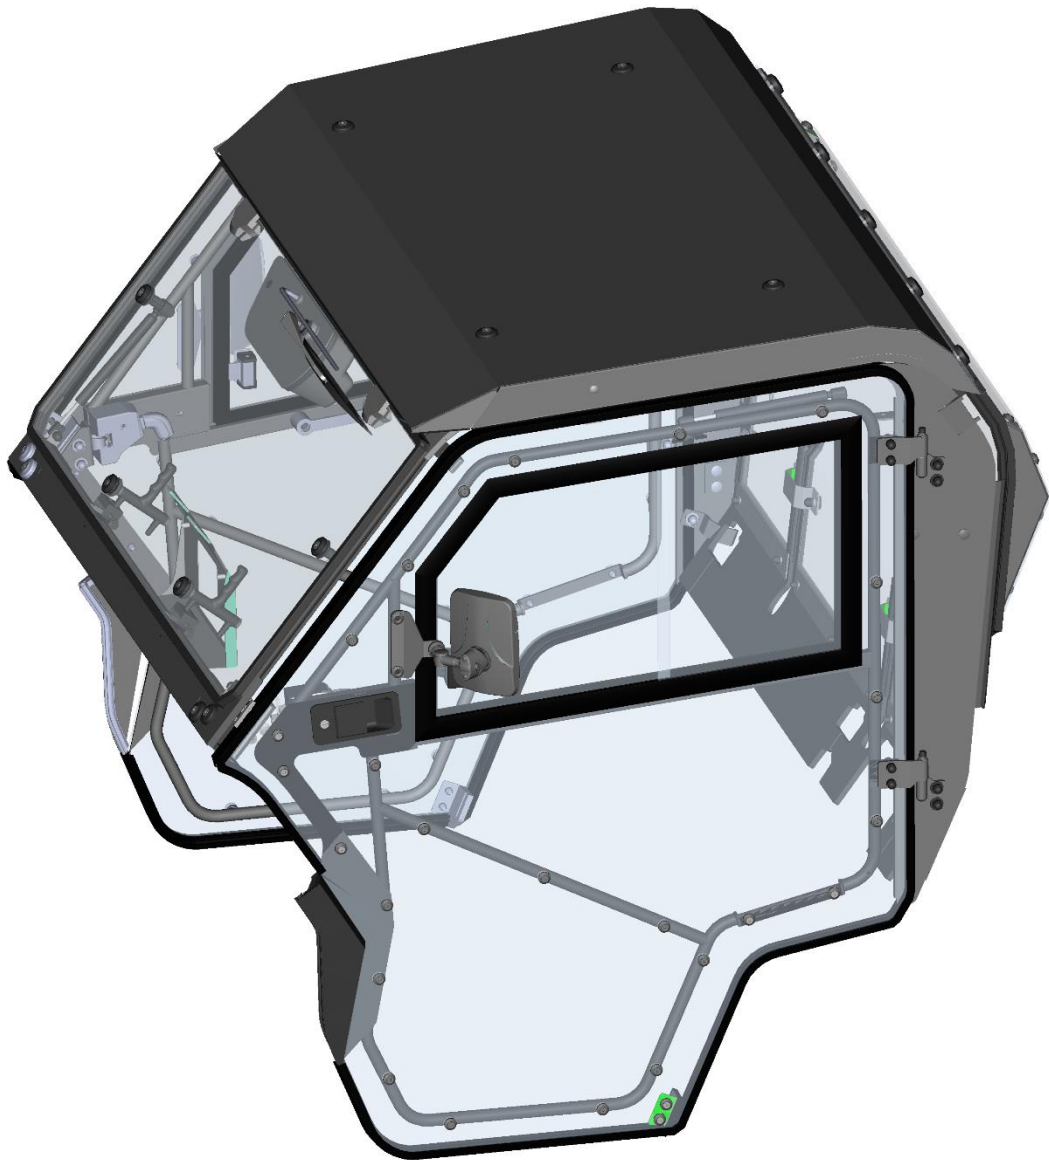

*SPARE - PARTS CATALOGUE*

**YAMAHA**  
**VIKING**

CAB PREVIEW

ALL PANELS

3

ID	Catalogue no.	Description	Qty
1	41S04U04S30	ROOF PANEL	1
2	41S05U02S20	REAR PANEL	1
3	41S04U01S40	LEFT DOOR	1
4	41S04U01S10	FRONT PANEL	1
5	41S04U01S50	RIGHT DOOR	1

Page
5
7
14
9
19

ROOF PANEL

**ROOF PANEL ASSEMBLIES**

ID	Catalogue no.	Description	Qty	Price
1	41S04U04-30PKM002	ROOF WITH SEALING KIT	1	
2	41S04U04-30PKM003	ROOF HARDWARE KIT	1	

REAR PANEL