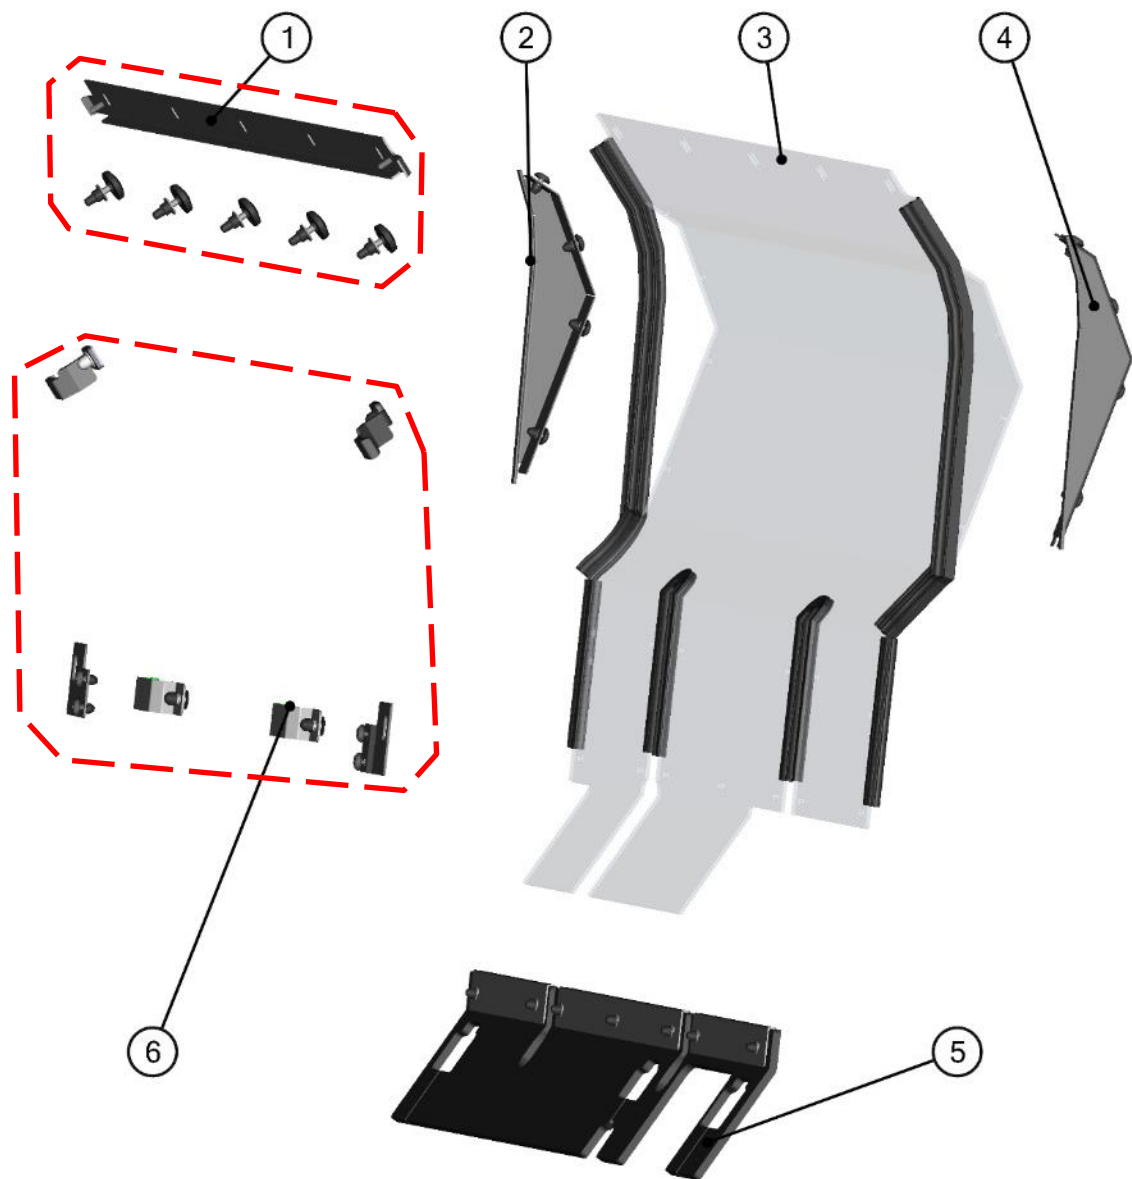

*SPARE - PARTS CATALOGUE*

**YAMAHA**  
**VIKING**

CAB PREVIEW

ALL PANELS

3

ID	Catalogue no.	Description	Qty
1	41S04U04S30	ROOF PANEL	1
2	41S05U02S20	REAR PANEL	1
3	41S04U01S40	LEFT DOOR	1
4	41S04U01S10	FRONT PANEL	1
5	41S04U01S50	RIGHT DOOR	1

Page
5
7
14
9
19

ROOF PANEL

**ROOF PANEL ASSEMBLIES**

ID	Catalogue no.	Description	Qty	Price
1	41S04U04-30PKM002	ROOF WITH SEALING KIT	1	
2	41S04U04-30PKM003	ROOF HARDWARE KIT	1	

REAR PANEL

### REAR PANEL ASSEMBLIES

ID	Catalogue no.	Description	Qty	Price
1	41S05U01-20PKM001	REAR UPPER LEDGE KIT	1	
2	41S05U02-20PKM003	REAR RIGHT BASE KIT	1	
3	41S05U02-20PKM005	REAR POLY WITH SEALING KIT	1	
4	41S05U02-20PKM004	REAR LEFT BASE KIT	1	
5	41S05U02-20PKM006	REAR BOTTOM SEALING KIT	1	
6	41S05U01-20PKM002	REAR HOLDERS KIT	1	