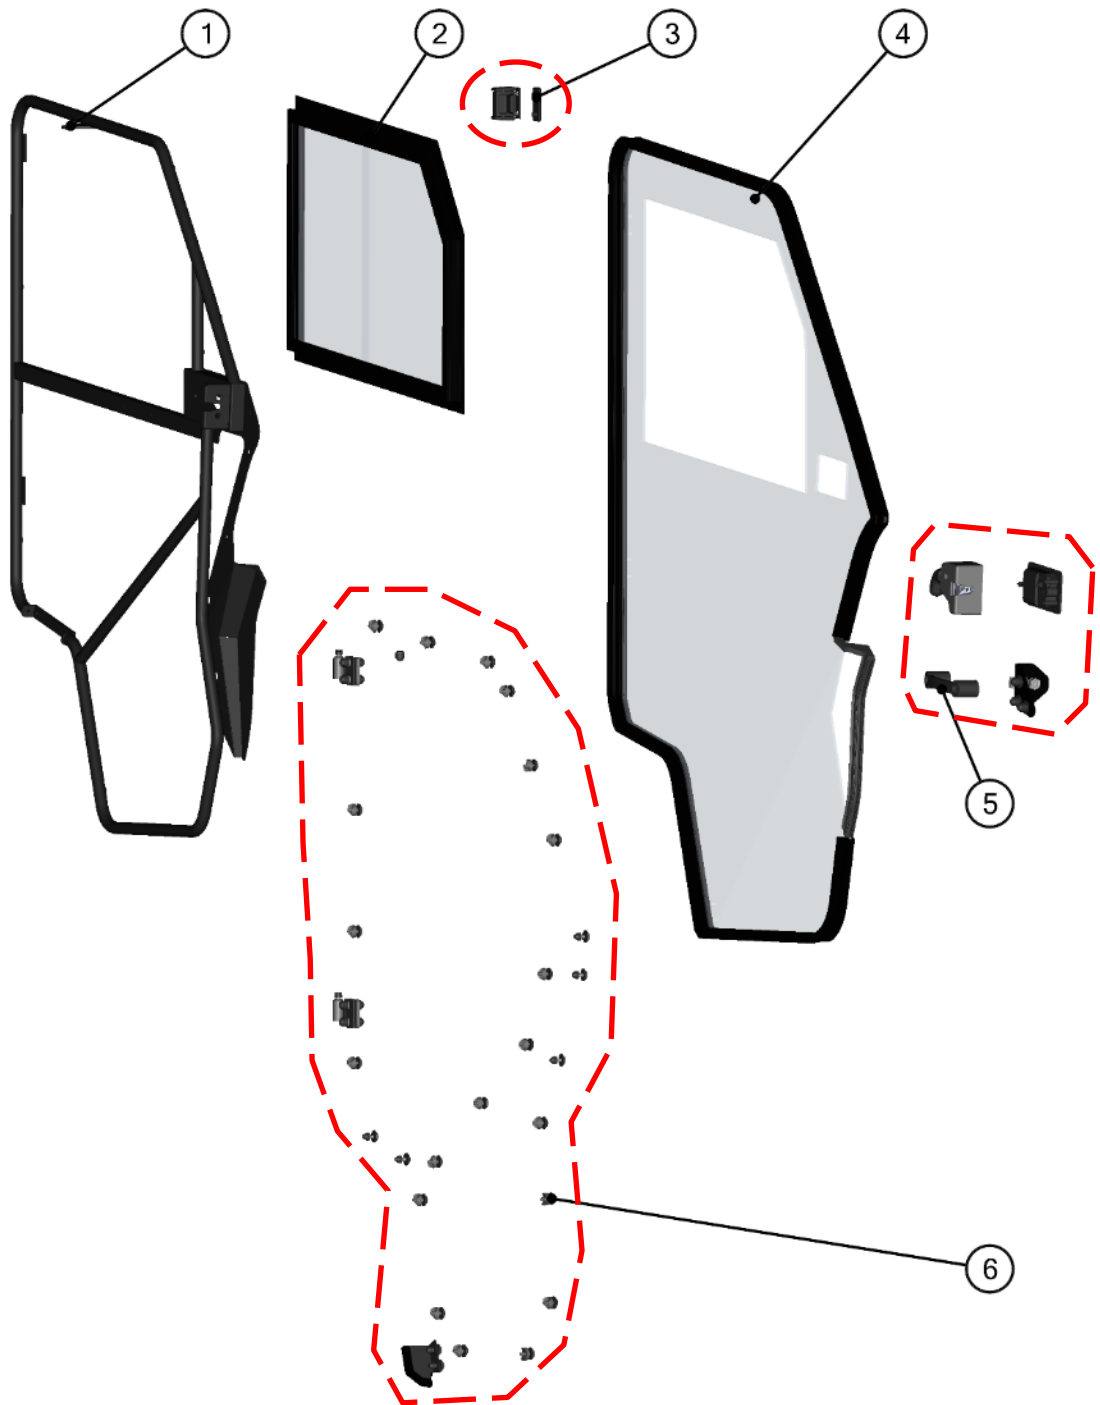

LEFT DOOR ASSEMBLY

ID	Catalogue no.	Description	Qty	Price
1	41S04U01-40W001	LEFT DOOR FRAME WELDED	1	
2	41S04U01-40M001	LEFT DOOR WINDOW ASSEMBLY	1	
3	41S04U01-40PKM004	GLASS LOCK WITH STOP	1	
4	41S04U01-40PKM005	LEFT DOOR POLY WITH SEALING	1	
5	41S04U01-40PKM006	LEFT DOOR LOCK WITH STOP KIT	1	
6	41S04U01-40PKM007	LEFT DOOR HINGES WITH FIXING KIT	1