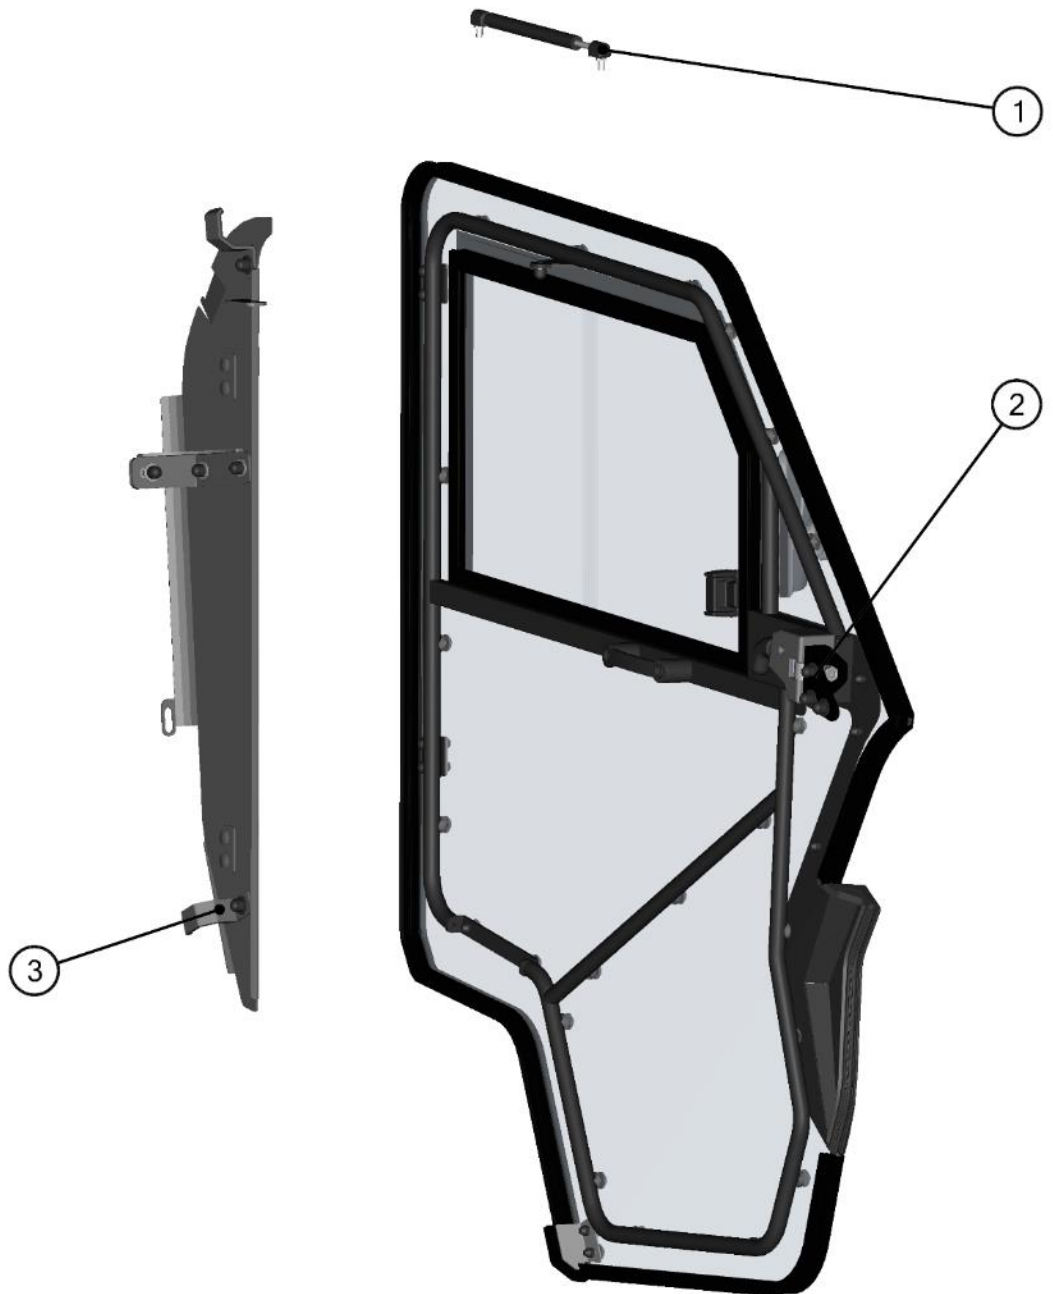

**FRONT BOTTOM ASSEMBLIES**

12

ID	Catalogue no.	Description	Qty	Price
1	41S04U01-10PKM004	FRONT BOTTOM HARDWARE KIT	1	
2	41S04U01-10PKM006	FRONT BOTTOM LEDGE WITH EPDM KIT	1	

LEFT DOOR

LEFT DOOR ASSEMBLIES