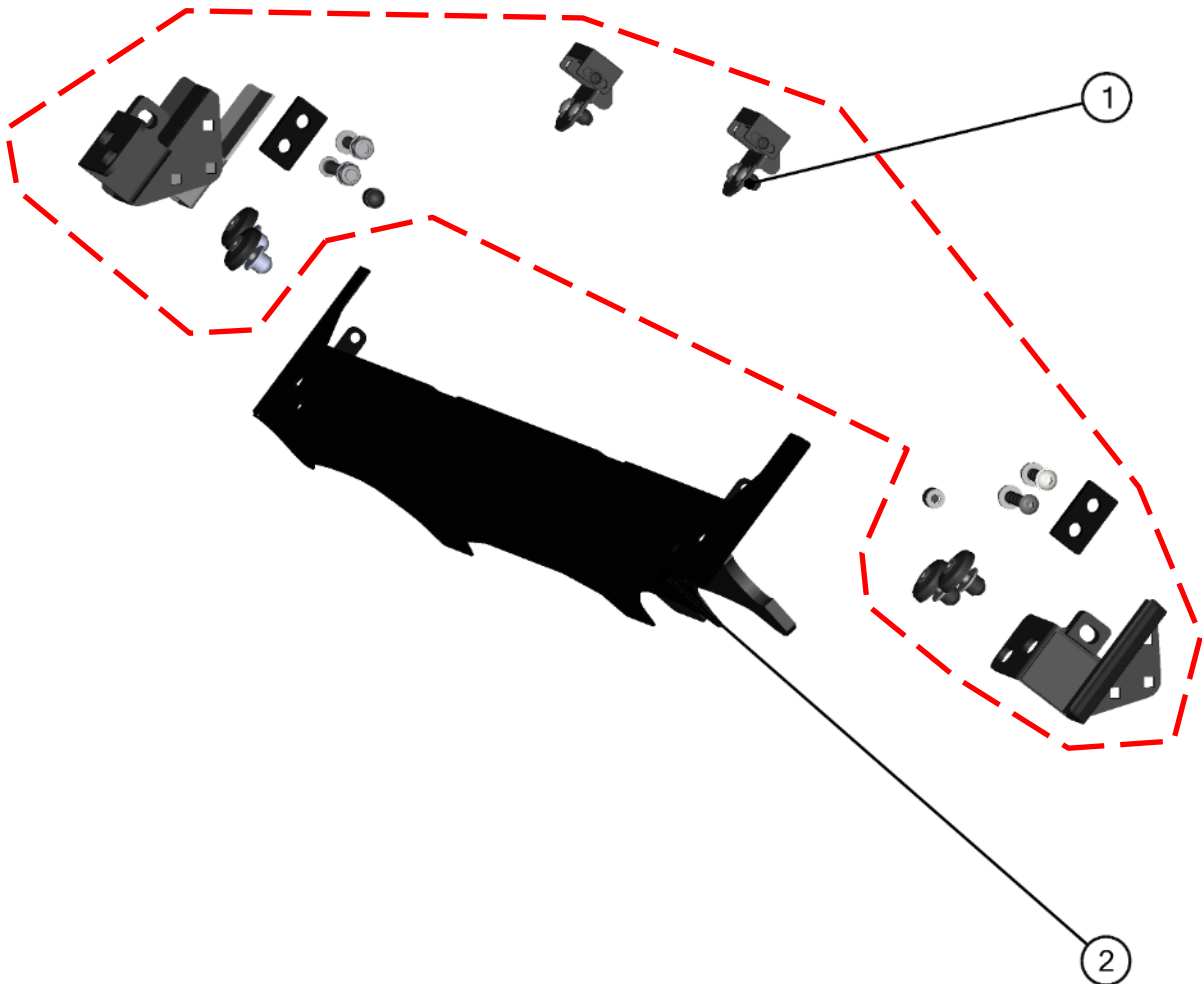

FRONT BOTTOM ASSEMBLIES

12

ID	Catalogue no.	Description	Qty	Price
1	41S04U01-10PKM004	FRONT BOTTOM HARDWARE KIT	1	
2	41S04U01-10PKM006	FRONT BOTTOM LEDGE WITH EPDM KIT	1