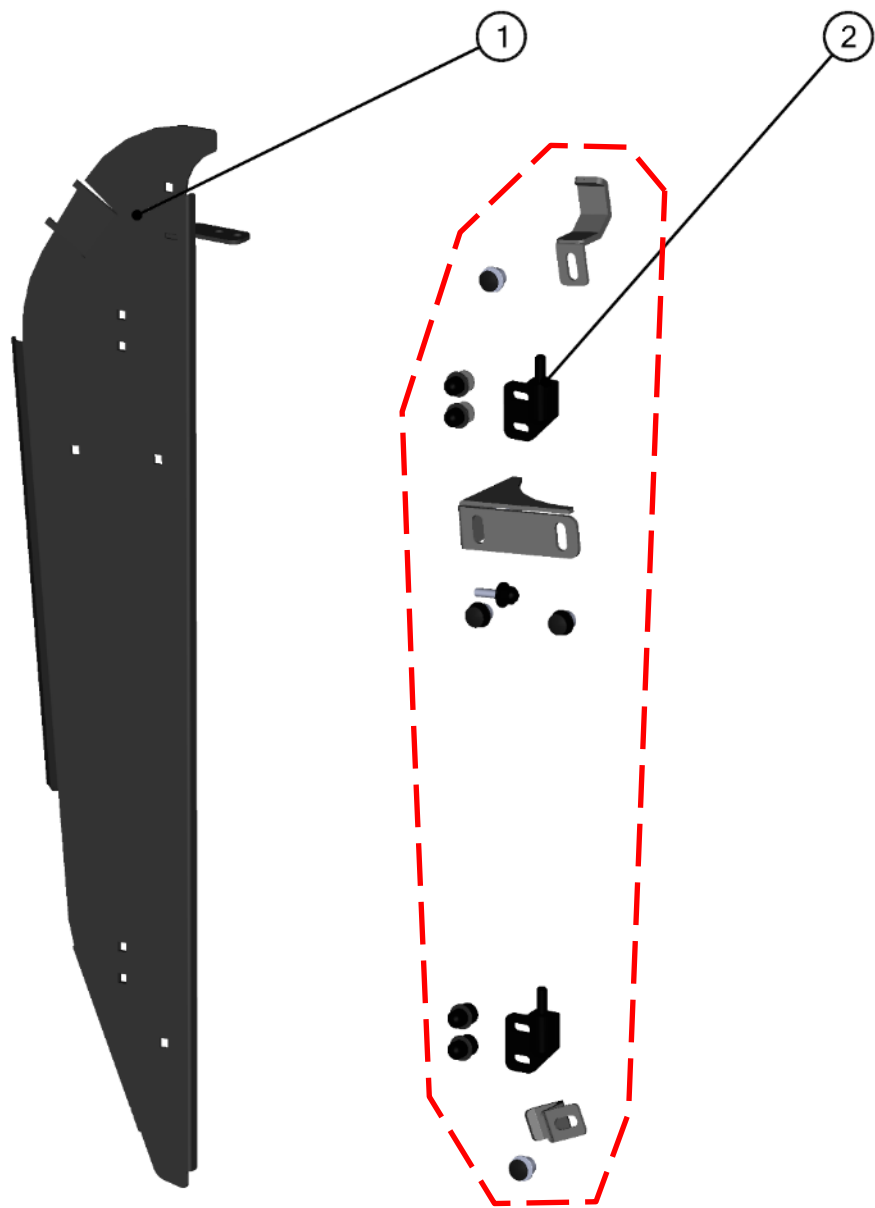

RIGHT DOOR BASE ASSEMBLY

ID	Catalogue no.	Description	Qty	Price
1	41S04U01-50W003	RIGHT DOOR BASE WELDED	1	
2	41S04U01-50PKM008	RIGHT DOOR BASE HARDWARE KIT	1