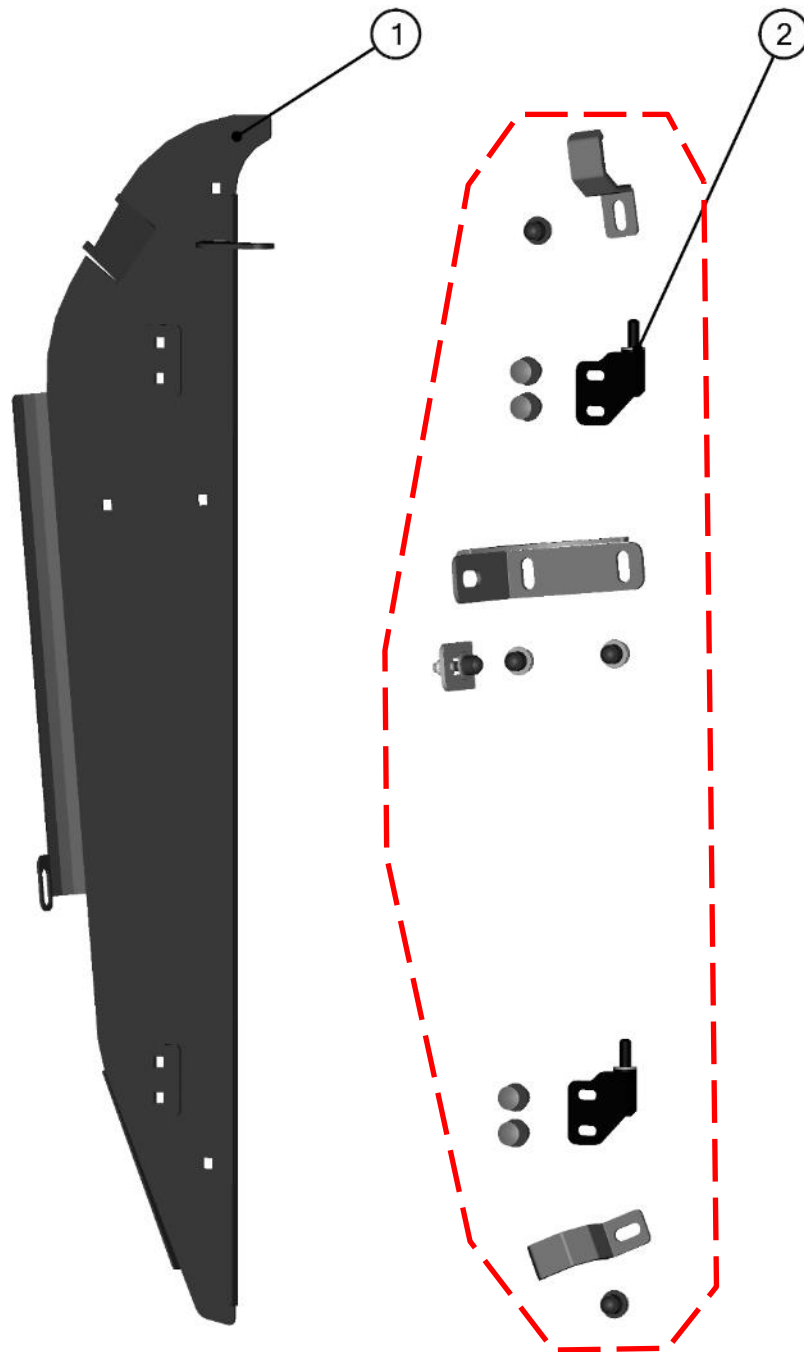

LEFT DOOR BASE ASSEMBLY

ID	Catalogue no.	Description	Qty	Price
1	41S04U01-40W003	LEFT DOOR BASE WELDED	1	
2	41S04U01-40PKM008	LEFT DOOR BASE HARDWARE KIT	1